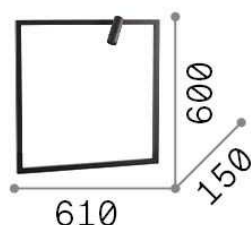

General info

DECORATIVO - Applique

Powder coated aluminum frame and body. Adjustable diffuser with knurled clear acrylic screen. Colors: white or black

Ean	8021696271897
Item	SYNTESI AP SQUARE NERO
Installation	Applique
Guarantee	5 years
Gross weight	1.59 kg
Volume	0.069615 m ³

Technical info

Net weight	1.14 kg
Insulation class	II
Protection index	IP20
Compliance	-
Operating temperature	0° ~ +40 °C K
Dimmer	No dimmerable, On-Off
Power output	50/60 Hz
Power supply	Integrato, incluso SI (solo personale qualificato), elettronico
Recessed specifications	-
Load resistance	-
Adjustability	SI