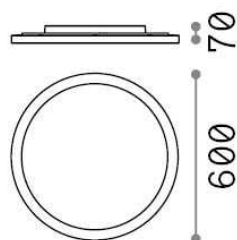

General info

DECORATIVO - Ceiling

Family composed by ceiling lamps with circular base, available with four different diameters. Powder coated body with white finish, recessed optics with PMMA microprismatic diffuser with glare control.

Ean	8021696270319
Item	FLY PL D60 4000K
Installation	Ceiling
Guarantee	5 years
Gross weight	5.2 kg
Volume	0.04225 m ³

Technical info

Net weight	4.5 kg
Insulation class	I
Protection index	IP40
Compliance	-
Operating temperature	-
Dimmer	No dimmerable, On-Off
Power output	
Power supply	Integrato, incluso SI (solo personale qualificato), elettronico
Recessed specifications	-
Load resistance	-
Adjustability	-
Front protection index	-
Accessories not included	-

Source info

Integrated source	Modulo LED integrato
Repleaceable source	Si
Power	50W
Emission	Diretta
Max consupction	max 50 W
Features LED	LED SMD SAMSUNG
CCT	4000 K
Duration LED (t. 25°C)	-
CRI	83
SDCM	-
Light beam	87°
UGR Maximum	<19
Light beam flux	8400 lm
Useful light flux	6300 lm
Photobiological risk	-
Standby power	-