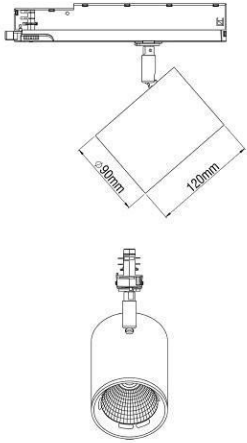

SIZE

CLUB3 26W Track

Product code: 89612

DESCRIPTION

TRACK LIGHT and TRACKS > CLUB 3 The CLUB 3 luminaire is the evolution of Club Series track spot. Highlight impressively premises, such as shopping malls, stores, hotels, exhibition halls, museums etc. They are compact and efficient and they have excellent colour quality and high-precision light distribution.

FEATURES

- **Light colour** : 3000K , 4000K
- **Colour rendering (CRI)** : > 90
- **Light flux** : 4000 K: 155 Lm/Watt / 3000 K: 147 Lm/Watt
- **Average lifetime** : 50.000 L80B10
- **Material-Colours** : White , black , Titan
- **Power source** : 26w
- **MacAdam Ellipse** : <3SDCM