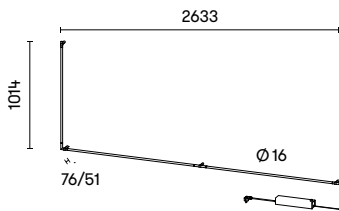

05-8291-05-M1 ■ 100-240V (PWM)

LED 67.5W  
2530 lm 3000K

05-8290-05-M1 ■ 100-240V (PWM)

LED 105.4W  
3936 lm 3000K

05-8286-05-M1 ■ 100-240V (PWM)

LED 90W  
3374 lm 3000K

05-8279-05-M1 ■ 100-240V (PWM)

LED 107.2W  
3936 lm 3000K