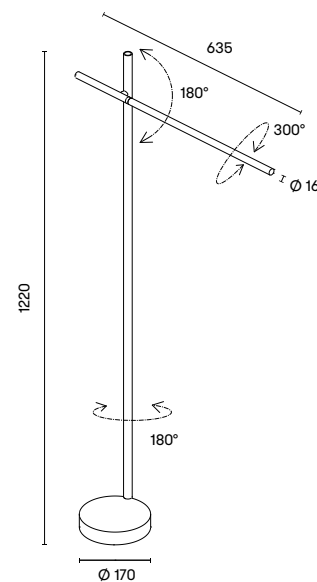

TUBS FLOOR

25-8102-05-M1 ■ (Touch dimming)
100-240V

LED 10.5W A++ A
1134 lm 3000K

Finishing | Acabados | Finitions

■ **05 Black | Negro | Noir**

Materials | Materiales | Matériaux

AL Aluminium | Aluminio | Aluminium

MRBL Marble | Mármol | Marbre

ST Steel | Acero | Acier

PMMA Diffuser material PMMA | Material difusor PMMA
■ DIF Materialiu difusant PMMA