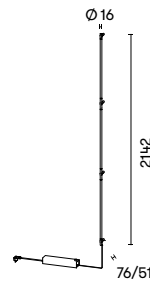

05-8283-05-M1 ■ 100-240V(PWM)

LED 45.3W
1687 lm 3000K