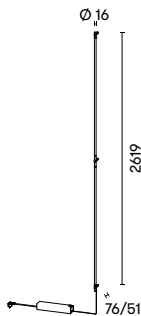

**05-8250-05-M1** ■ 100-240V (PWM)

LED 45W  
 1687 lm 3000K

**05-8283-05-M1** ■ 100-240V(PWM)

LED 45.3W  
 1687 lm 3000K

**05-8249-05-M1** ■ 100-240V (PWM)

LED 22.5W A++ A  
 843 lm 3000K

**05-8252-05-M1** ■ 100-240V (PWM)