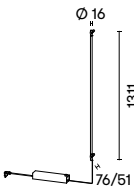

LED 90W A++ A  
 3374 lm 3000K

**05-8255-05-M1** ■ 100-240V (PWM)

LED 61W  
 2249 lm 3000K

**05-8260-05-M1** ■ 100-240V (PWM)

LED 90W  
 3373lm 3000K

**05-8251-05-M1** ■ 100-240V (PWM)

LED 30.5W  
 1125 lm 3000K