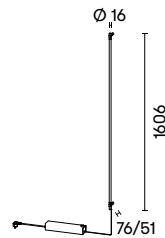

05-8253-05-M1 ■ 100-240V (PWM)

LED 38.5W A++ A
1406 lm 3000K