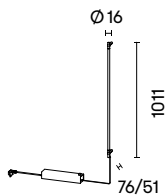

05-8249-05-M1 ■ 100-240V (PWM)

LED 22.5W A++ A
843 lm 3000K