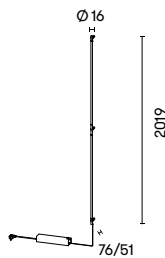

LED 90W A++ A  
 3374 lm 3000K

**05-8255-05-M1** ■ 100-240V (PWM)

LED 61W  
 2249 lm 3000K

**05-8260-05-M1** ■ 100-240V (PWM)

LED 90W  
 3373lm 3000K

**05-8251-05-M1** ■ 100-240V (PWM)

LED 30.5W  
 1125 lm 3000K