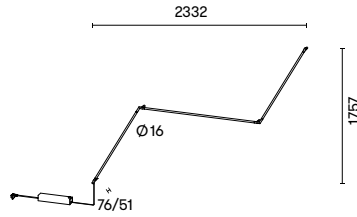

LED 61W A++ A  
 2249 lm 3000K

**05-8253-05-M1** ■ 100-240V (PWM)

LED 38.5W A++ A  
 1406 lm 3000K

05-8289-05-M1 ■ 100-240V (PWM)

LED 83.5W  
3092 lm 3000K

05-8287-05-M1 ■ 100-240V (PWM)

LED 75.5W  
2811 lm 3000K