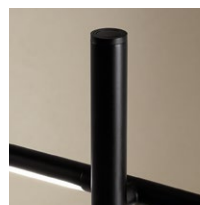

TUBS FLOOR

Touch dimmer

25-8102-05-M1 ■ (Touch dimming)
100-240V

LED 10.5W A++ A
1134 lm 3000K