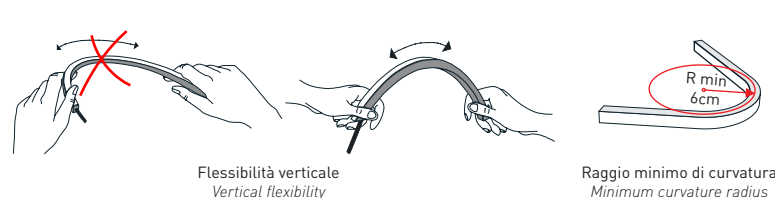

Composizione codice | Code composition

Note di installazione | Installation note