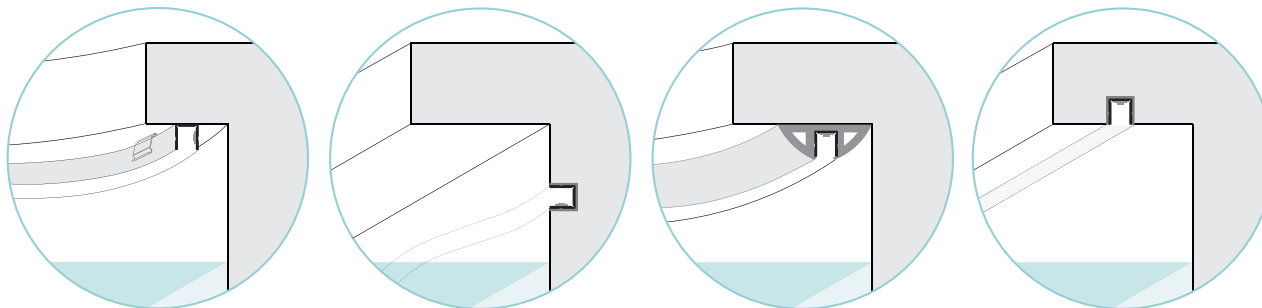

Accessori di montaggio | Mounting accessories

Cod. **CLIP-AC-9x6.5-AC**

Clip in acciaio armonico
Harmonic steel clips

Cod. **SNK-AC-10x11-AC**

Profilo flessibile acciaio
Flexible steel profile

Cod. **PRO-PVC-10x11-W**

Profilo flessibile PVC
Flexible PVC outercase

Cod. **PRO-AC-10x11-AC**

Guida rigida acciaio L=1,5m
Rigid steel outercase L=1,5m

* Verificare i requisiti definiti dalla norma CEI 64-8/7 Sezione 702: Sicurezza negli impianti elettrici per piscine e fontane. Vedi pag.34
* Check the requirements defined by CEI 64-8 / 7 Section 702: Safety in electrical systems for swimming pools and fountains. See pag.34

Accessori di installazione | Installation Accessories

Cod. **CABLE-BOX**
Cassaforma per cablaggio
Cable box