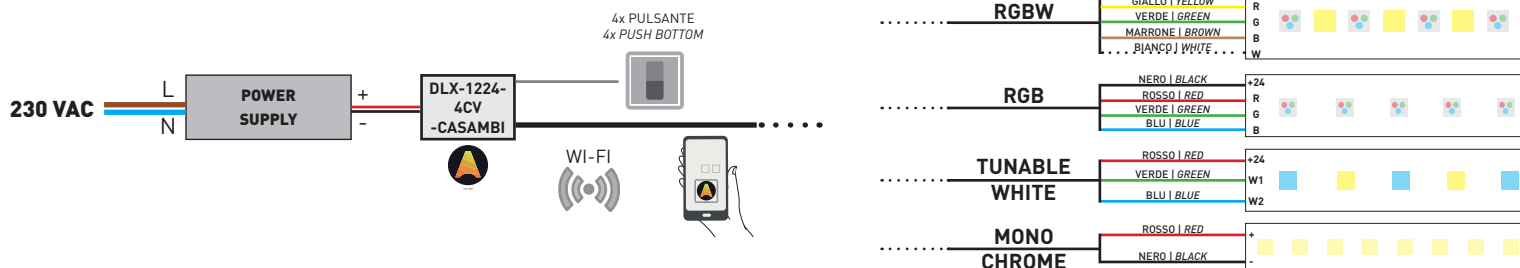

Centraline Dimmer CASAMBI

Controller LED per comandi gestibili tramite APP CASAMBI (scaricabile da APP STORE e GOOGLE PLAY). Necessita di LED driver (a pag. 28).
LED controller for commands manageable via CASAMBI APP (downloadable from APP STORE and GOOGLE PLAY). Requires LED driver (at pag. 28).

IP40

Codice Code	Tensione Voltage	Portata Current	Potenza Power	Canali Channels	Comando Control	Sorgente Source	Dimensioni Dimensions
DLX-1224-4CV -CASAMBI	12 V	4 x 5A - Max 10A	120 W (12V)	4	App. CASAMBI pulsante	Monochrome	(LxWxH) Dimmer 54x88x26 mm
	24 V		240 W (24V)			TW RGB RGBW	

Scatola stagna composta da: dimmer CASAMBI + alimentatore. IP65.

Watertight box composed by: dimmer CASAMBI + power supply . IP65.

IP65

Codice | Code	V	W	Codice | Code	V	W	Codice | Code	V	W
BOX-CMB-12-100	12Vdc	max 100W	BOX-CMB-12-120	12Vdc	max 120W	BOX-CMB-24-100	24Vdc	max 100W
BOX-CMB-24-150	24Vdc	max 150W	BOX-CMB-24-240	24Vdc	max 240W