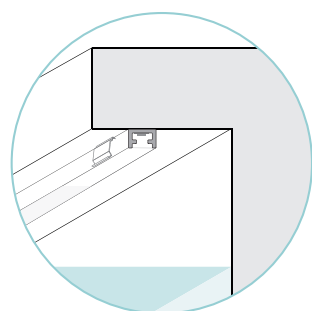

Accessori di montaggio | Mounting accessories

Cod. **CLIP-AC-9.5x6.5-AC**

Clip in acciaio armonico
Harmonic steel clips