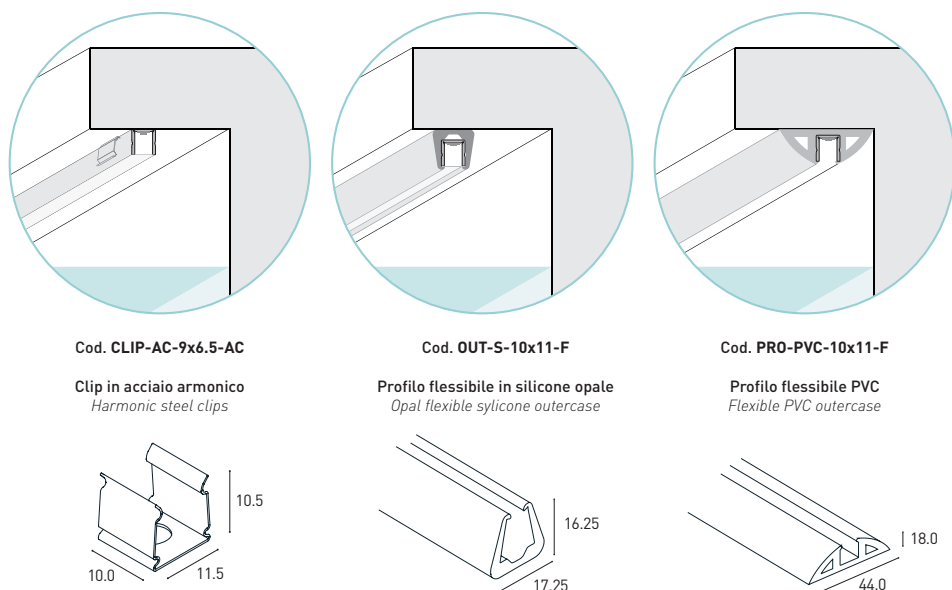

Accessori di montaggio | Mounting accessories

Cod. CLIP-AC-9x6.5-AC

Clip in acciaio armonico
Harmonic steel clips

Cod. OUT-S-10x11-F

Profilo flessibile in silicone opale
Opal flexible silicone outercase

Cod. PRO-PVC-10x11-F

Profilo flessibile PVC
Flexible PVC outercase

* Verificare i requisiti definiti dalla norma CEI 64-8/7 Sezione 702: Sicurezza negli impianti elettrici per piscine e fontane. Vedi pag.34
* Check the requirements defined by CEI 64-8 / 7 Section 702: Safety in electrical systems for swimming pools and fountains. See pag.34

Accessori di installazione | Installation Accessories