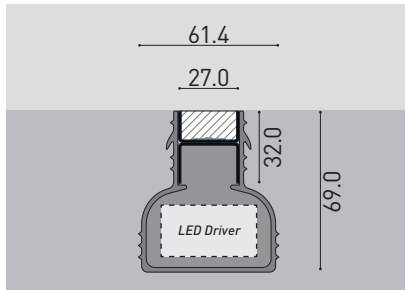

WALKABLE LINE / L704X

Descrizione | Description

Profilo LED calpestabile ad incasso in acciaio inox AISI 316 con possibilità di alloggiamento cavi interno. Realizzato su misura, lunghezza max. 1990mm, Previsto per alloggiare i modelli più performanti delle strip LED Linea Luce. Guida a scomparsa per installazione a pavimento. Versioni con grado di protezione IP67, resinatura cristallina opalina resistenza IK10. Alimentazione in bassa tensione, 24-48Vdc. Cavo in dotazione 1 metro in neoprene IP68.

Walkable LED profile, stainless steel AISI 316. Electrical setup inside the profile. Custom made length, max 1990mm, dimensions 27x32mm. Suitable to be equipped with the most performing Linea Luce collection LED strips. Opal resin processing and end caps. Outdoor use IP67 versions, frost crystalline resin processing with IK10 rate. 24-48Vdc power supply, cable included 1 meter.

Strip LED compatibili | Compatible LED Strip

Strip LED LED strip	Colori LED LED Color	LED / m LED / m	CRI IRC	Consumo Power	Flusso lum. Lum. Flux	Tensione Voltage	Collegamenti elettrici Electrical connections	Modulo LED LED Module
LL 10	● V 2700K ● N 4000K ● W 3000K ● C 5300K	204	>85	11 W/m	600 lm	24 Vdc 48 Vdc*	7m 14m 14m 28m	29,6mm
LL TW	● 2 Tunable white 2900K/5400K	120+120	>85	12 W/m	465 lm	24 Vdc	5m 10m	50mm
LL RGB	● 3 RGB	120	80	15.5 W/m	365 lm	24 Vdc	5m 10m	50mm
LL RGBW	● RGB+W	60+60	80	19.2 W/m	250 lm	24 Vdc	5m 10m	100mm