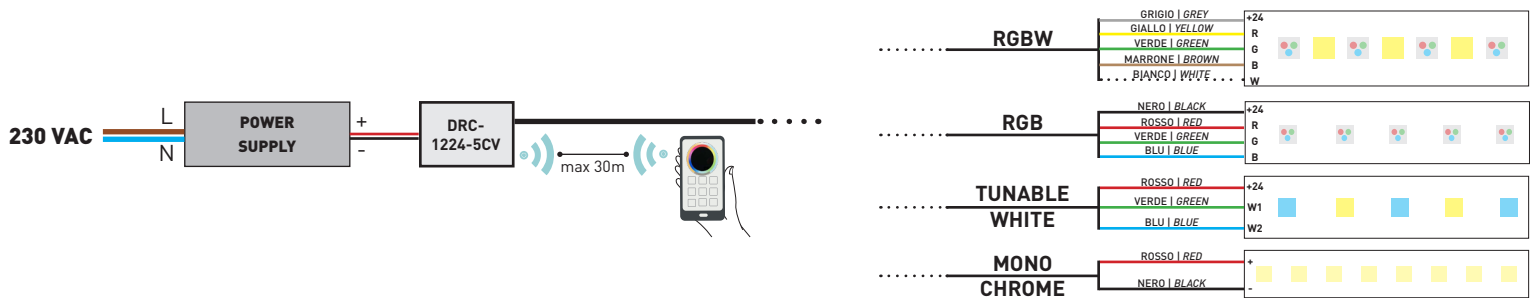

Centraline Dimmer

TELECOMANDO | REMOTE CONTROL

IP40 Controller LED a 5 colori con telecomando touch. Necessita di LED driver (a pag. 28).
5-color LED controller with touch remote control. Requires LED driver (at pag. 28).

Codice Code	Tensione Voltage	Portata Current	Potenza Power	Canali Channels	Comando Control	Sorgente Source	Dimensioni Dimensions
DRC-1224-5CV	12 V	5 x 3A - Max 150A	180 W (12V)	5	Telecomando Remote control	Monochrome	(LxWxH) Dimmer 114x38x20 mm
	24 V		360 W (24V)			TW	
						RGB	Telecomando
						RGBW	122x53x17,5mm

IP65 Scatola stagna composta da: dimmer + alimentatore. IP65. Telecomando remoto incluso.
Watertight box composed by: dimmer + power supply. IP65. Remote control included.

Codice | Code	V	W	Codice | Code	V	W	Codice | Code	V	W
BOX-TEL-12-100	12Vdc	max 100W	BOX-TEL-12-150	12Vdc	max 150W			
BOX-TEL-24-100	24Vdc	max 100W	BOX-TEL-24-150	24Vdc	max 150W	BOX-TEL-24-240	24Vdc	max 240W