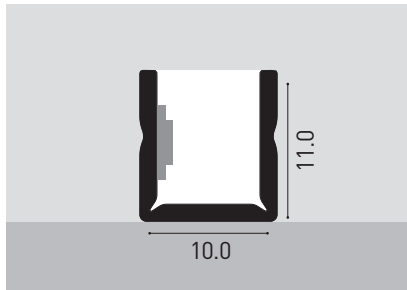

MIDI LINE / Side Light

Descrizione | Description

Strip LED flessibile resinata con grado di protezione IP68. Disponibile con varie tonalità di luce, bianco dinamico o RGB. La guaina in PVC bianco 10x11mm e la resinatura poliuretanicca opale garantiscono protezione contro gli effetti nocivi dei raggi UV ed alla azione corrosiva del sale e del ipoclorito di sodio. Non sezionabile e realizzata su misura. Ideale piscine o fontane con pannello e cemento armato con piastrelle o telo.

Vertical bendable LED strip IP68. Available with different color temperatures, tunable white and RGB. White PVC outercase and opal resin guarantee protection against UV rays and to the corrosive action of salt and sodium hypochlorite. Not cuttable and custom size length. Ideal for swimming pools or fountains for panel installation in reinforced concrete with tiles or pool liner.

Strip LED compatibili | Compatible LED Strip

Strip LED LED strip	Colori LED LED Color	LED / m LED / m	CRI IRC	Consumo Power	Flusso lum. Lum. Flux	Tensione Voltage	Lungh. max | Max Length		Modulo LED LED module
							Singola | Single	Doppia | Double	
LL 9	V 2700K N 4000K W 3000K C 5300K	204	>85	8 W/m	275 lm/m	24 Vdc 48 Vdc*	7m 14m	14m 28m	29.6mm
LL 10	V 2700K N 4000K W 3000K C 5300K	204	>85	11 W/m	395 lm/m	24 Vdc 48 Vdc*	6m 12m	12m 24m	29.6mm
LL TW	2 Tunable white 2900K/5400K	120+120	>85	12 W/m	680 lm/m	24 Vdc	5m	10m	50mm
LL RGB	3 RGB	120	80	15.5 W/m	370 lm/m	24 Vdc	5m	10m	50mm