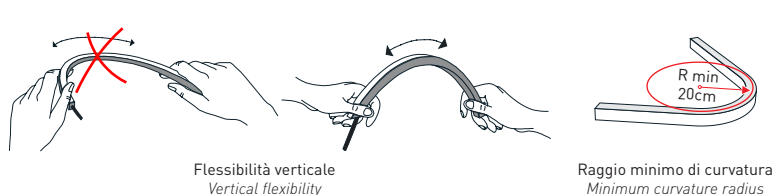

Composizione codice | Code composition

Note di installazione | Installation note