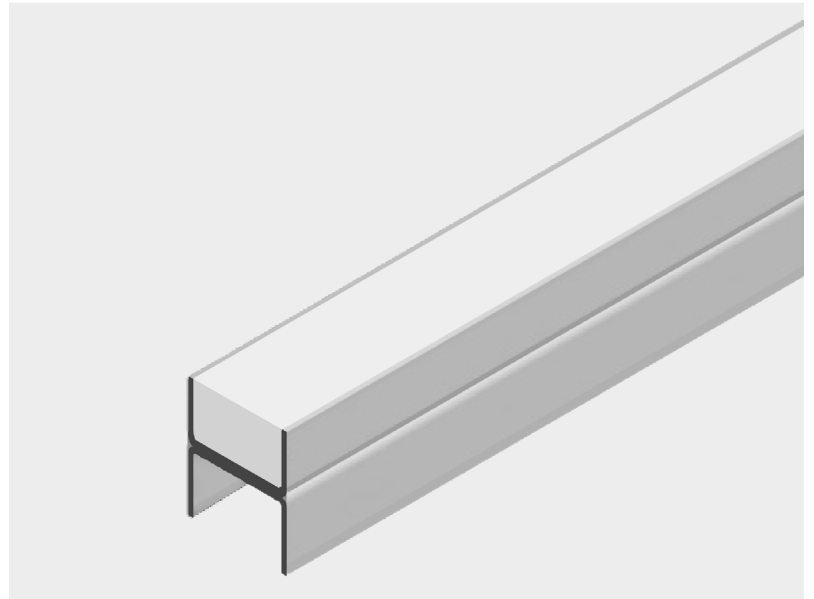

WALKABLE LINE / L704X

Descrizione | Description

Profilo LED calpestabile ad incasso in acciaio inox AISI 316 con possibilità di alloggiamento cavi interno. Realizzato su misura, lunghezza max. 1990mm, Previsto per alloggiare i modelli più performanti delle strip LED Linea Luce. Guida a scomparsa per installazione a pavimento. Versioni con grado di protezione IP67, resinatura cristallina opalina resistenza IK10. Alimentazione in bassa tensione, 24-48Vdc. Cavo in dotazione 1 metro in neoprene IP68.

Walkable LED profile, stainless steel AISI 316. Electrical setup inside the profile. Custom made length, max 1990mm, dimensions 27x32mm. Suitable to be equipped with the most performing Linea Luce collection LED strips. Opal resin processing and end caps. Outdoor use IP67 versions, frost crystalline resin processing with IK10 rate. 24-48Vdc power supply, cable included 1 meter.

Strip LED compatibili | Compatible LED Strip

Strip LED LED strip	Colori LED LED Color	LED / m LED / m	CRI IRC	Consumo Power	Flusso lum. Lum. Flux	Tensione Voltage	Collegamenti elettrici Electrical connections	Modulo LED LED Module
LL 10	● V 2700K ● N 4000K ● W 3000K ● C 5300K	204	>85	11 W/m	600 lm	24 Vdc 48 Vdc*	7m 14m 14m 28m	29,6mm
LL TW	● 2 Tunable white 2900K/5400K	120+120	>85	12 W/m	465 lm	24 Vdc	5m 10m	50mm
LL RGB	● 3 RGB	120	80	15.5 W/m	365 lm	24 Vdc	5m 10m	50mm
LL RGBW	● RGB+W	60+60	80	19.2 W/m	250 lm	24 Vdc	5m 10m	100mm