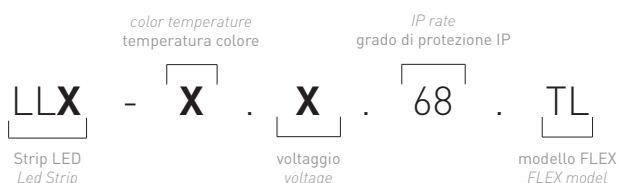

Composizione codice | Code composition

Note di installazione | Installation note