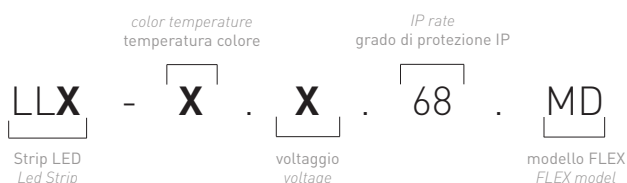

Composizione codice | Code composition

Note di installazione | Installation note