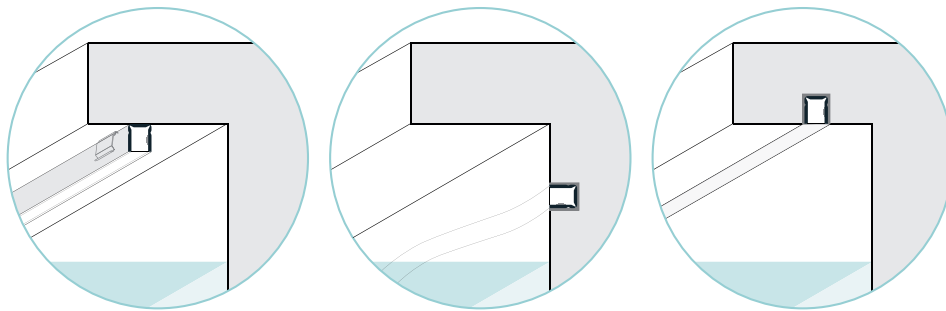

Accessori di montaggio | Mounting accessories

Cod. **CLIP-AC-16x19-AC**

Clip in acciaio armonico
Harmonic steel clips

Cod. **SNK-AC-16x19-AC**

Profilo flessibile acciaio
Flexible steel profile

Cod. **PRO-AC-16x19-AC**

Guida rigida acciaio L=1,5m
Rigid steel outer case L=1,5m

* Verificare i requisiti definiti dalla norma CEI 64-8/7 Sezione 702: Sicurezza negli impianti elettrici per piscine e fontane. Vedi pag.34
* Check the requirements defined by CEI 64-8 / 7 Section 702: Safety in electrical systems for swimming pools and fountains. See pag.34

Accessori di installazione | Installation Accessories

Cod. **CABLE-BOX**
Cassaforma per cablaggio
Cable box