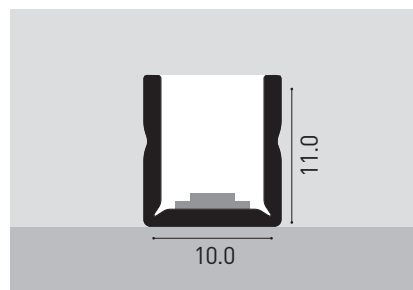

MIDI LINE / Top Light

Descrizione | Description

Strip LED flessibile resinata con grado di protezione IP68. Disponibile con varie tonalità di luce, bianco dinamico o RGB. La guaina in PVC bianco 10x11mm e la resinatura poliuretanicca opale garantiscono protezione contro gli effetti nocivi dei raggi UV ed alla azione corrosiva del sale e del ipoclorito di sodio. Non sezionabile e realizzata su misura. Ideale piscine o fontane con pannello e cemento armato con piastrelle o telo.

Vertical bendable LED strip IP68. Available with different color temperatures, tunable white and RGB. White PVC outercase and opal resin guarantee protection against UV rays and to the corrosive action of salt and sodium hypochlorite. Not cuttable and custom size length. Ideal for swimming pools or fountains for panel installation in reinforced concrete with tiles or pool liner.