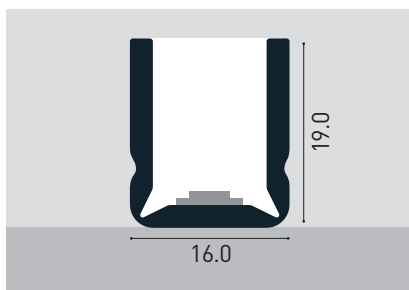

HIGH LINE / Top Light

Descrizione | Description

Strip LED flessibile resinata con grado di protezione IP68. Disponibile con varie tonalità di luce, bianco dinamico o RGB. La guaina in PVC bianco 16x19mm e la resinatura poliuretanicca opale garantiscono protezione contro gli effetti nocivi dei raggi UV ed alla azione corrosiva del sale e del ipoclorito di sodio. Non sezionabile e realizzata su misura. Ideale piscine o fontane con pannello e cemento armato con piastrelle o telo.

Vertical bendable LED strip IP68. Available with different color temperatures, tunable white and RGB. White PVC outercase and opal resin guarantee protection against UV rays and to the corrosive action of salt and sodium hypochlorite. Not cuttable and custom size length. Ideal for swimming pools or fountains for panel installation in reinforced concrete with tiles or pool liner.

Strip LED compatibili | Compatible LED Strip

Strip LED LED strip	Colori LED LED Color	LED / m LED / m	CRI IRC	Consumo Power	Flusso lum. Lum. Flux	Tensione Voltage	Lungh. max | Max Length		Modulo LED LED module
							Singola | Single	Doppia | Double	
LL 9	V 2700K N 4000K W 3000K C 5300K	204	>85	8 W/m	175 lm/m	24 Vdc 48 Vdc*	7m 14m	14m 28m	29.6 mm
LL 10	V 2700K N 4000K W 3000K C 5300K	204	>85	11 W/m	230 lm/m	24 Vdc 48 Vdc*	6m 12m	12m 24m	29.6 mm
LL TW	2 Tunable white 2900K/5400K	120+120	>85	12 W/m	320 lm/m	24 Vdc	5m	10m	50mm
LL RGB	3 RGB	120	80	15.5 W/m	200 lm/m	24 Vdc	5m	10m	50mm
LL RGBW	RGB+W	60+60	80	19.2 W/m	370 lm/m	24 Vdc	5m	10m	100mm
LL DMX	RGB	60	80	15 W/m	375 lm/m	24 Vdc	5m	10m	100mm