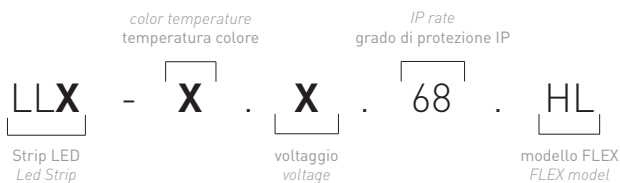

Composizione codice | Code composition

Note di installazione | Installation note