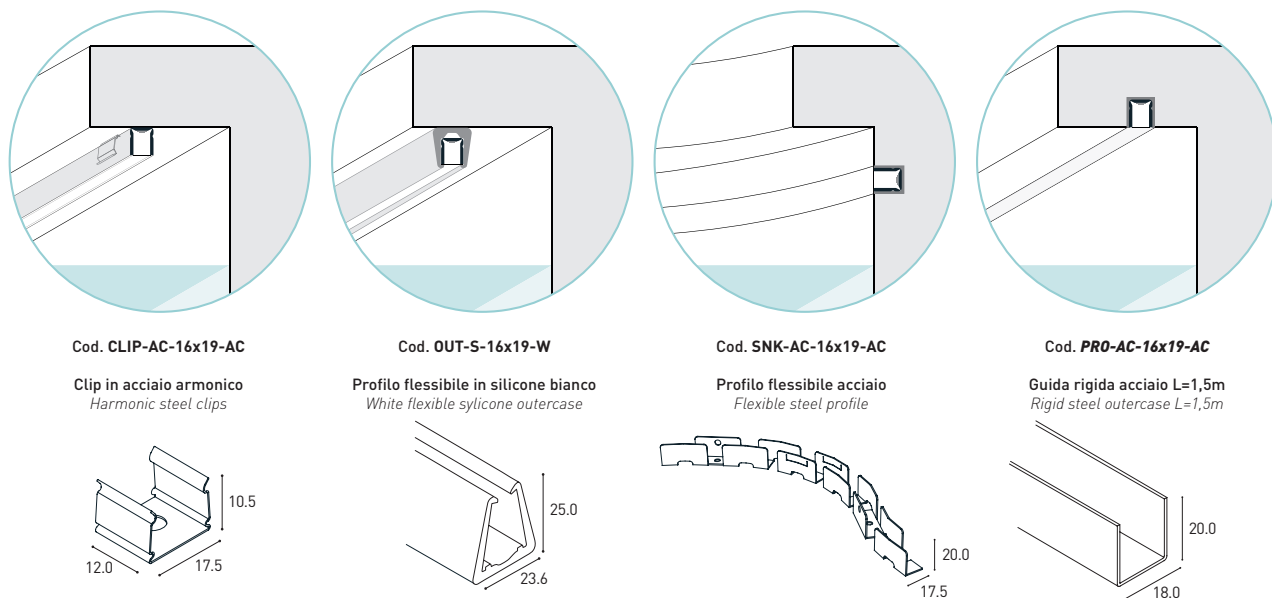

Accessori di montaggio | Mounting accessories

* Verificare i requisiti definiti dalla norma CEI 64-8/7 Sezione 702: Sicurezza negli impianti elettrici per piscine e fontane. Vedi pag.34
* Check the requirements defined by CEI 64-8 / 7 Section 702: Safety in electrical systems for swimming pools and fountains. See pag.34

Accessori di installazione | Installation Accessories