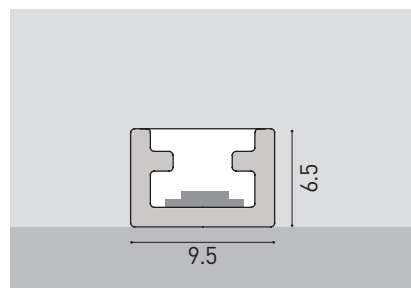

EASY LINE / Total Light

Descrizione | Description

Strip LED flessibile resinata con grado di protezione IP68. Disponibile con varie tonalità di luce o bianco dinamico. La guaina in PVC opale 9.5x6.5mm e la resinatura poliuretanica opale garantiscono protezione contro gli effetti nocivi dei raggi UV ed alla azione corrosiva del sale e del ipoclorito di sodio. Non sezionabile e realizzata su misura. Ideale piscine o fontane con pannello e cemento armato con piastrelle o telo.

Vertical bendable LED strip IP68. Available with different color temperatures or tunable white. Opal PVC outer case and opal resin guarantee protection against UV rays and to the corrosive action of salt and sodium hypochlorite. Not cuttable and custom size length. Ideal for swimming pools or fountains for panel installation in reinforced concrete with tiles or pool liner.