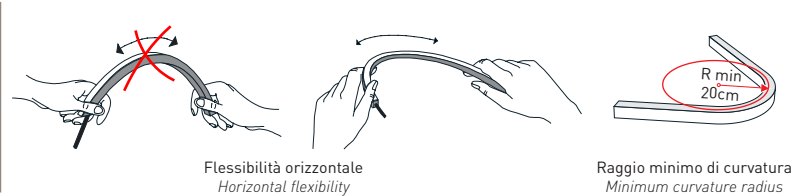

Composizione codice | Code composition

Note di installazione | Installation note