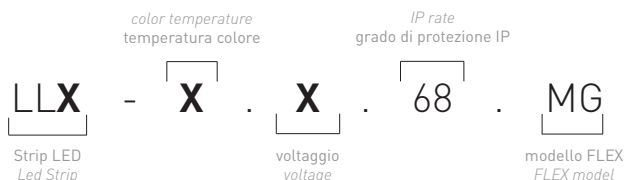

Composizione codice | Code composition

Note di installazione | Installation note