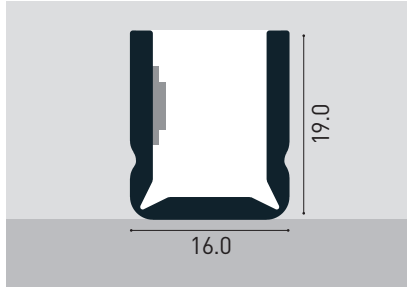

HIGH LINE / Side Light

Descrizione | Description

Strip LED flessibile resinata con grado di protezione IP68. Disponibile con varie tonalità di luce, bianco dinamico o RGB. La guaina in PVC bianco 16x19mm e la resinatura poliuretanicca opale garantiscono protezione contro gli effetti nocivi dei raggi UV ed alla azione corrosiva del sale e del ipoclorito di sodio. Non sezionabile e realizzata su misura. Ideale piscine o fontane con pannello e cemento armato con piastrelle o telo.

Vertical bendable LED strip IP68. Available with different color temperatures, tunable white and RGB. White PVC outercase and opal resin guarantee protection against UV rays and to the corrosive action of salt and sodium hypochlorite. Not cuttable and custom size length. Ideal for swimming pools or fountains for panel installation in reinforced concrete with tiles or pool liner.

Strip LED compatibili | Compatible LED Strip

Strip LED LED strip	Colori LED LED Color	LED / m LED / m	CRI IRC	Consumo Power	Flusso lum. Lum. Flux	Tensione Voltage	Lungh. max | Max Length		Modulo LED LED module
							Singola | Single	Doppia | Double	
LL 9	V 2700K N 4000K W 3000K C 5300K	204	>85	8 W/m	170 lm/m	24 Vdc 48 Vdc*	7m 14m	14m 28m	29.6 mm
LL 10	V 2700K N 4000K W 3000K C 5300K	204	>85	11 W/m	230 lm/m	24 Vdc 48 Vdc*	6m 12m	12m 24m	29.6 mm
LL TW	2 Tunable white 2900K/5400K	120+120	>85	12 W/m	310 lm/m	24 Vdc	5m	10m	50mm
LL RGB	3 RGB	120	80	15.5 W/m	190 lm/m	24 Vdc	5m	10m	50mm
LL RGBW	RGB+W	60+60	80	19.2 W/m	360 lm/m	24 Vdc	5m	10m	100mm
LL DMX	RGB	60	80	15 W/m	365 lm/m	24 Vdc	5m	10m	100mm