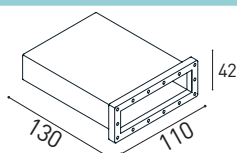

Accessori di installazione | Installation Accessories