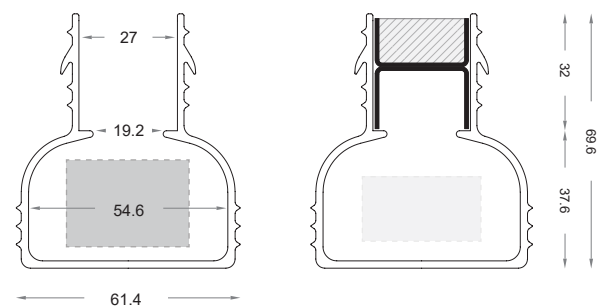

* Verificare i requisiti definiti dalla norma CEI 64-8/7 Sezione 702: Sicurezza negli impianti elettrici per piscine e fontane. Vedi pag.34
* Check the requirements defined by CEI 64-8 / 7 Section 702: Safety in electrical systems for swimming pools and fountains. See pag.34

Accessori di installazione | Installation Accessories

Cod. **CABLE-BOX**
Cassaforma per cablaggio
Cable box