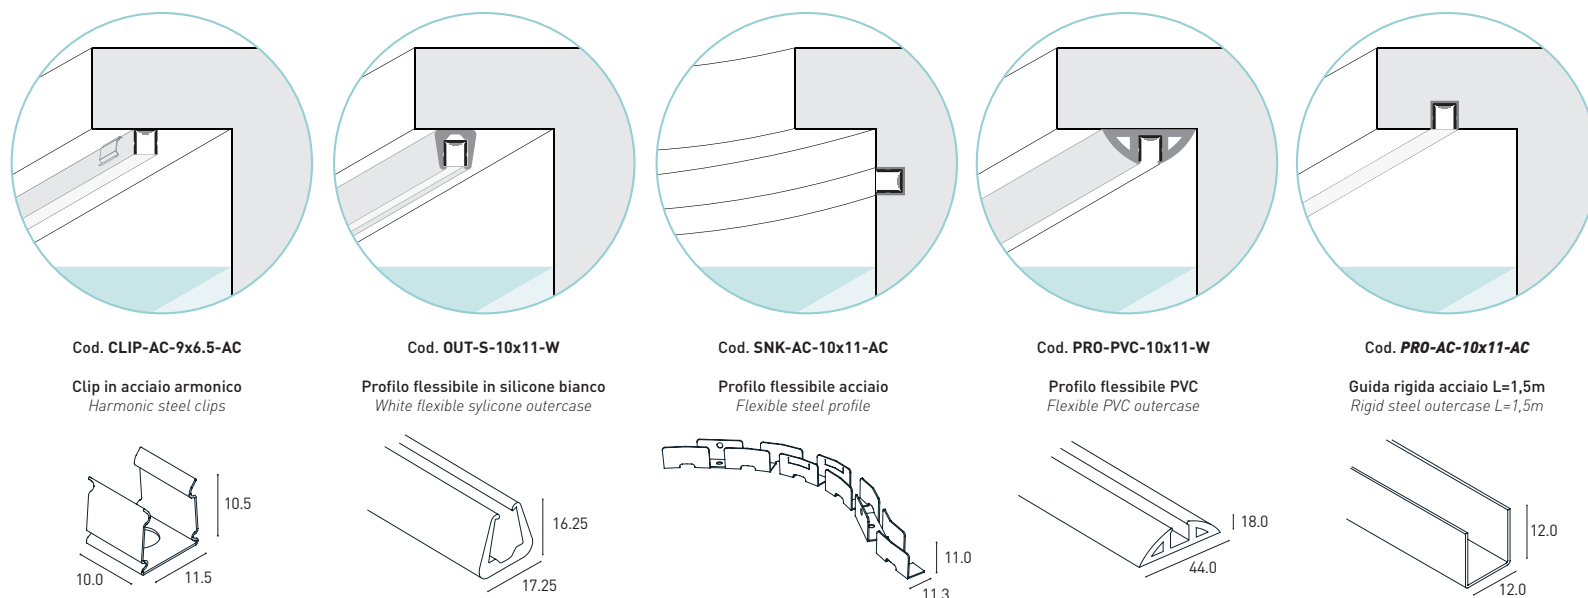

Accessori di montaggio | Mounting accessories

* Verificare i requisiti definiti dalla norma CEI 64-8/7 Sezione 702: Sicurezza negli impianti elettrici per piscine e fontane. Vedi pag.34
* Check the requirements defined by CEI 64-8 / 7 Section 702: Safety in electrical systems for swimming pools and fountains. See pag.34

Accessori di installazione | Installation Accessories