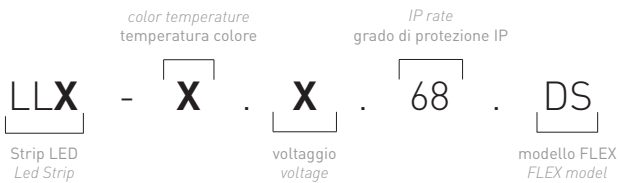

Composizione codice | Code composition

Note di installazione | Installation note