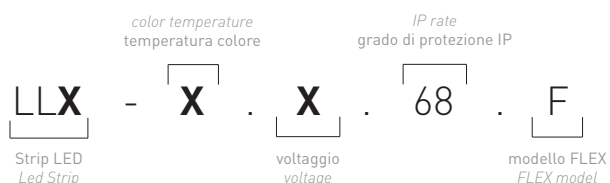

Composizione codice | Code composition

Note di installazione | Installation note