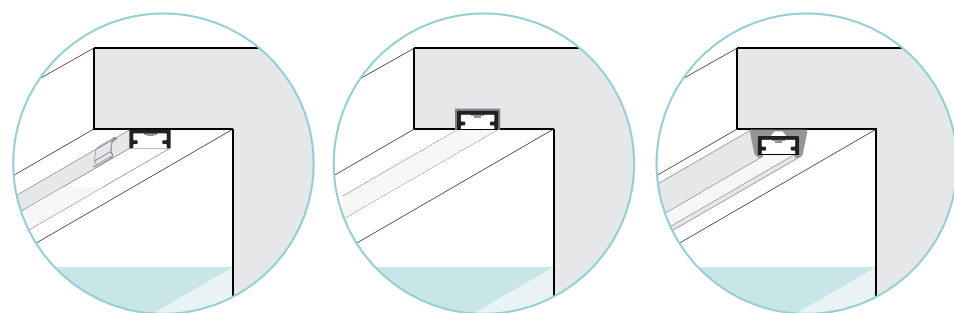

Accessori di montaggio | Mounting accessories

Cod. CLIP-AC-14x6.5-AC

Clip in acciaio armonico
Harmonic steel clips

Cod. PRO-AC-14x6.5-AC

Guida rigida acciaio L=1,5m
Stainless steel outercase L=1,5 m

Cod. OUT-S-14x6.5-W

Profilo flessibile in silicone bianco
White flexible silicone outercase

Accessori di installazione | Installation Accessories

Cod. CABLE-BOX

Cassaforma per cablaggio
Cable box