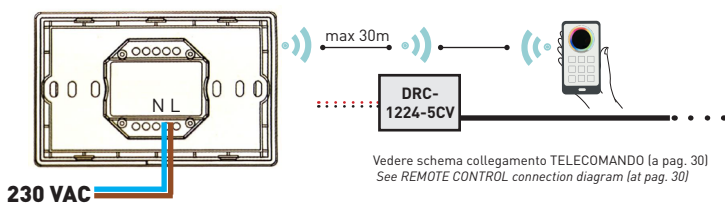

TELECOMANDO | REMOTE CONTROL