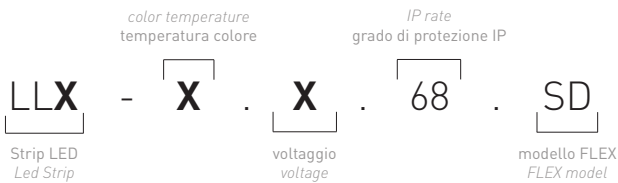

Composizione codice | Code composition

Note di installazione | Installation note