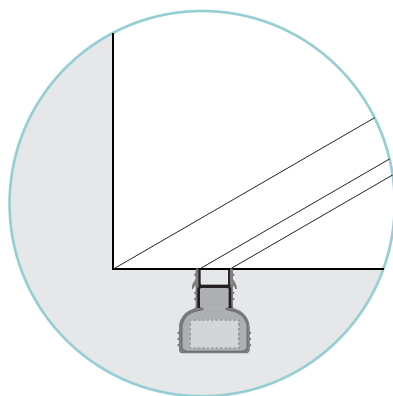

Cod. **L704X-GF**

Cassaforma di montaggio in PVC rigido
PVC rigid outercase