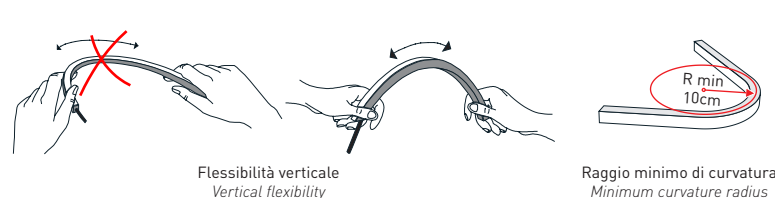

Composizione codice | Code composition

Note di installazione | Installation note