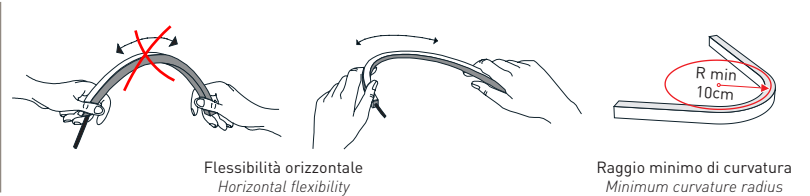

Composizione codice | Code composition

Note di installazione | Installation note