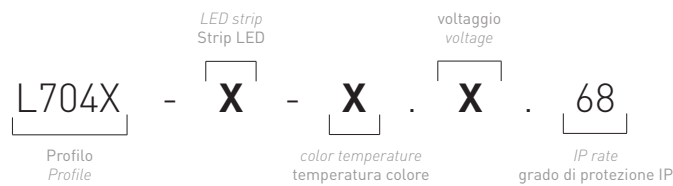

Composizione codice | Code composition

Accessori di montaggio | Mounting accessories