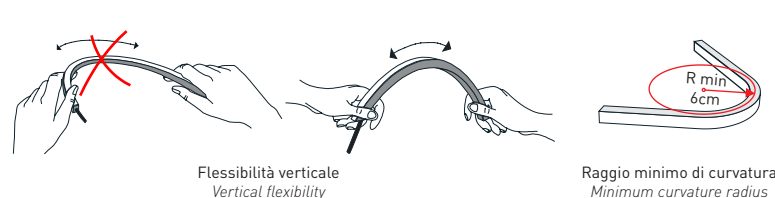

Composizione codice | Code composition

Note di installazione | Installation note