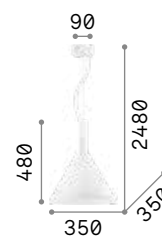

IP20

3,200 Kg / 0,1259 m³
E27 max 1x60W

€ 305

074313 White