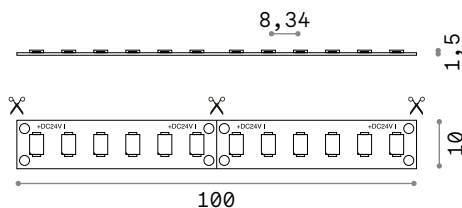

RECOMMENDED STRIP LED AND DRIVER

STRIP LED SMD 2835 120 LED/m CRI≥90

Power	IP	Lumen	CCT	Length	Code	€
15 W/m	IP20	1400 lm/m	2700 K	5000 mm	272498	50
		1450 lm/m	3000 K	5000 mm	272481	50
		1600 lm/m	4000 K	5000 mm	272474	50
	IP65	1400 lm/m	3000 K	5000 mm	272504	65
		1480 lm/m	4000 K	5000 mm	287959	65

DRIVER ON/OFF

Light beam: **INDIRECT**

Power	Output	Class	Measure(LxHxW)	Driver box	Code	€
30 W	24 Vdc	□	140 x 28 x 45 mm	255 x 55 x 75 mm	124070	17,50
60 W	24 Vdc	□	186 x 33 x 50 mm	255 x 55 x 75 mm	124087	30
150 W	24 Vdc	⊕	268 x 31 x 45 mm	330 x 60 x 80 mm	124117	50