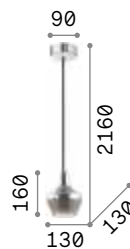

0,790 Kg / 0,0156 m³
G9 max 1x15W

€ 78

168357 ■ Smoky Grey

3000 K
510 lm

305486 € 6,00