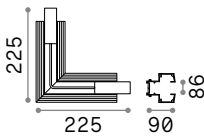

BLINDED CORNER RIGHT - LEFT Optional

Weight	Volume	Finish	Code	€
1,12 Kg	0,0090 m³	Black	283142	170