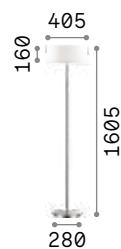

IP20

6,600 Kg / 0,0739 m³
E14 max 2 x 40W

€ 270

075488 White

3000 K
420 lm

101217 € 2,50

P. 195

P. 448

P. 501