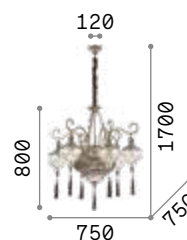

4,940 Kg / 0,1454 m³
E14 max 8 x 40W

€ 420

206622 Gold

3000 K
470 lm

101224 € 2,50

Harem

Antique brass metal body and embossed ornaments. Cut crystal set octagons. Blown light amber clear glass diffusers with tassels. Velvet chain cover.