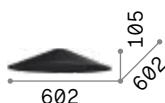

Mix Up

Powder-coated varnished metal ceiling cap and interchangeable shades. PVC cable. Finishes: white or black.

IP20

0,460 Kg / 0,0018 m³
E27 max 1x60W

€ 55

288406 ■ White
288390 ■ Black

2,000 Kg / 0,0676 m³

€ 85

288437 ■ White
288420 ■ Black

1,100 Kg / 0,0446 m³

€ 55

307404 ■ White
288475 ■ Black

0,800 Kg / 0,0147 m³

€ 40

307411 ■ White
288444 ■ Black

0,500 Kg / 0,0174 m³

€ 35

307428 ■ White
288451 ■ Black

0,340 Kg / 0,0008 m³

€ 20

307435 ■ White
288482 ■ Black

3000 K
900 lm
123899 € 6,00