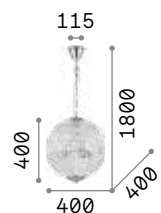

8,340 Kg / 0,1260 m³
G9 max 6 x 40W

€ 720

092911 Chrome

3000 K
510 lm

305486 € 6,00