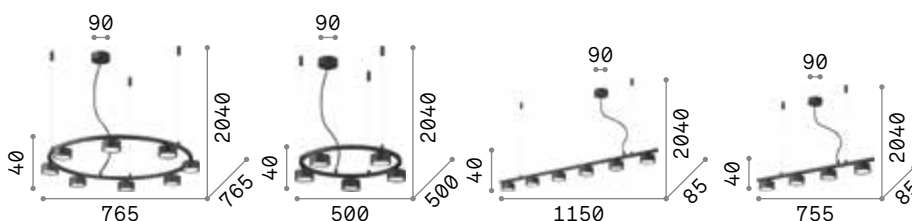

Minor

Powder coated metal frame. Pvc electrical wire. Replaceable LED sources.

LED Bulbs LED GX53 9W 3000 K included.
Cod. 123936

3,440 Kg / 0,1200 m³
GX53 max 8 x 15W

€ 480

235547 ■ Black

3000 K
910 lm

123936 € 5,50

2,250 Kg / 0,0564 m³
GX53 max 5 x 15W

€ 325

235516 ■ Black

3000 K
910 lm

123936 € 5,50

2,210 Kg / 0,0203 m³
GX53 max 6 x 15W

€ 325

235486 ■ Black

3000 K
910 lm

123936 € 5,50

1,650 Kg / 0,0135 m³
GX53 max 4 x 15W

€ 247

235455 ■ Black

3000 K
910 lm

123936 € 5,50