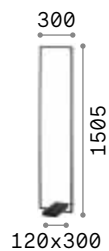

Frame new

Matt white or black varnished metal base and frame. Opal colour plastic diffusers. Direct light emission.

LED LED source 3000 K, 30.000 h life.

**ON
OFF** Lamp with integrated switch.

10,300 Kg / 0,0525 m³
LED 30W / 3000 lm