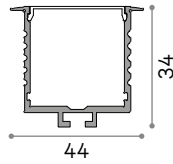

Vision Trim

PROFILE Mounting kit included

Length	Weight	Volume	Finish		Code	€
2000 mm	1,26 Kg	0,0050 m³	White		270487	70
	1,26 Kg	0,0050 m³	Black		270470	70
3000 mm	1,89 Kg	0,0075 m³	White		270500	105
	1,89 Kg	0,0075 m³	Black		270494	105