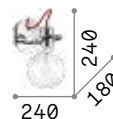

IP20

0,450 Kg / 0,0119 m³
E27 max 1x60W

€ 72

119465 White
119427 Chrome
119502 Black

3000 K
1020 lm

101347 € 8,00