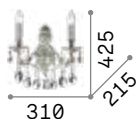

Gioconda

Casted metal body with gold or antique silver finish. Octagonal and round cut crystal pendants.

IP20

1,310 Kg / 0,0111 m³

E14 max 2 x 40W

€ 215

044910 Silver

060491 Gold

3000 K
470 lm

101224

€ 2,50

P. 228