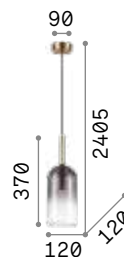

0,600 Kg / 0,0168 m³
G9 max 1x28W

€ 100

309804 Fade Chr.new

3000 K
510 lm
305486 € 6,00