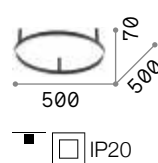

■ □ IP20
1,240 Kg / 0,0455 m³
LED 32W / 3150 lm
€ 195

265971 ■ White
 265988 ■ Black

Frame

Matt white or black varnished metal base and frame. Opal colour plastic diffusers. Direct light emission.

LED LED source 3000 K, 30.000 h life.