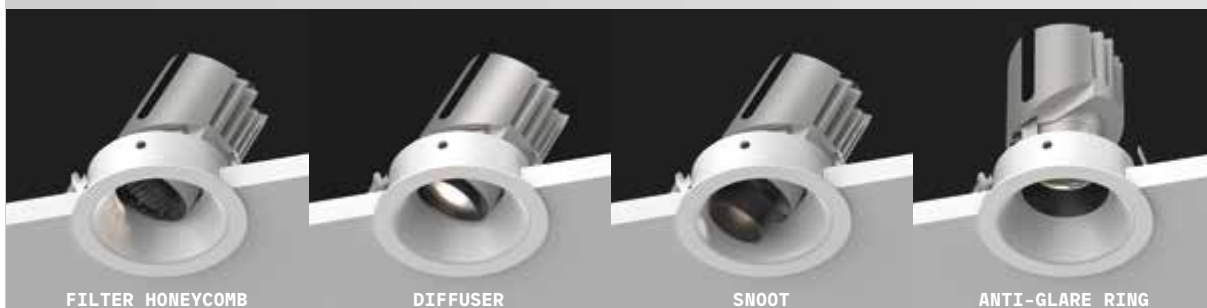

LENS

Required	Beam	Finish	Code	€
No	18°	Clear	287942	4
	45°	Clear	279626	4
No		Black	279718	4
No		Black	279725	3
No		Black	279701	4
No		White	288147	3
		Black	279695	3

FILTER HONEYCOMB

DIFFUSER

SNOOT

ANTI-GLARE RING