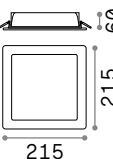

① 185 x 185 mm

0,700 Kg/0,0055 m³

LED SMD OSRAM Driver ON/OFF included

Power	Beam	Lumen	CCT	Finish	Code	€
25 W	100°	2750 lm	3000 K	White	312170	115 new

Light beam: **WIDE**