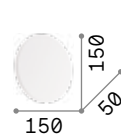

0,390 Kg / 0,0018 m³
LED 9,5W / 830 lm

€ 88

195704 White
195742 Black