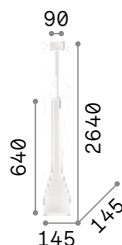

Flut

Blown overlay frosted glass diffuser: white inside and coloured outside. Cable adjustable in length.

1,570 Kg / 0,0422 m³
E27 max 1x 60W

€ 140

035666 White
035680 Black

123899 € 6,00