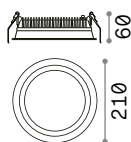

① 200 mm

0,650 Kg/0,0053 m³

LED SMD Driver ON/OFF included

Power	Beam	Lumen	CCT	Finish	Code	€
30 W	77°	4150 lm	3000 K	White	248783	84
		4350 lm	4000 K	White	248790	84

DIMMABLE DRIVER* Optional

Model	Control	Power	Output	Measure (LxHxW)	Code	€
Deep 10 W	1-10V	10 W	300 mA	135 x 20 x 30 mm	248950	57
	DALI/Push	12 W	300 mA	135 x 20 x 30 mm	248967	57
Deep 20 W	1-10V/Push	35 W	500 mA	124 x 22 x 79 mm	248974	98
	DALI/Push	35 W	500 mA	167 x 32 x 41 mm	248981	98
Deep 30 W	1-10V/Push	54 W	750 mA	167 x 32 x 41 mm	248998	105
	DALI/Push	45 W	700 mA	167 x 30 x 39 mm	249001	105

Light beam: WIDE