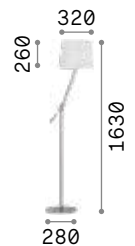

IP20

5,420 Kg / 0,0702 m³
E27 max 1x60W

€ 280

014609 White

3000 K
1020 lm

101347 € 8,00