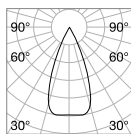

LENS*

SINGLE CONNECTION

Light beam: ACCENT

m	lx	Øm
1	3204	0,80
2	801	1,60
3	356	2,40
4	200	3,20
5	128	4,00