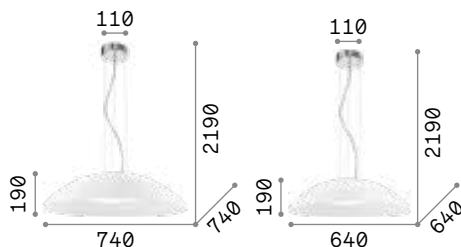

€ 7,50

P. 306

Lena

Chrome metal frame. Double glass diffuser: frosted and coloured the external one, white the inner one. Suspension lamp provided with steel cables adjustable in length with automatic devices.