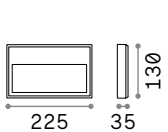

Febe ^{new}

Device for surface installation with die cast powder coated aluminum body. Clear tempered glass diffuser. Available finishes: anthracite or white.

LED LED source 3000/4000 K, 30.000 h life.

■ IP65

0,760 Kg / 0,0020 m³
LED 6W / 600/630 lm

€ 83

268347 White 3000K
322292 White 4000K ^{new}
250854 Anthracit. 3000K
322285 Anthracit. 4000K ^{new}