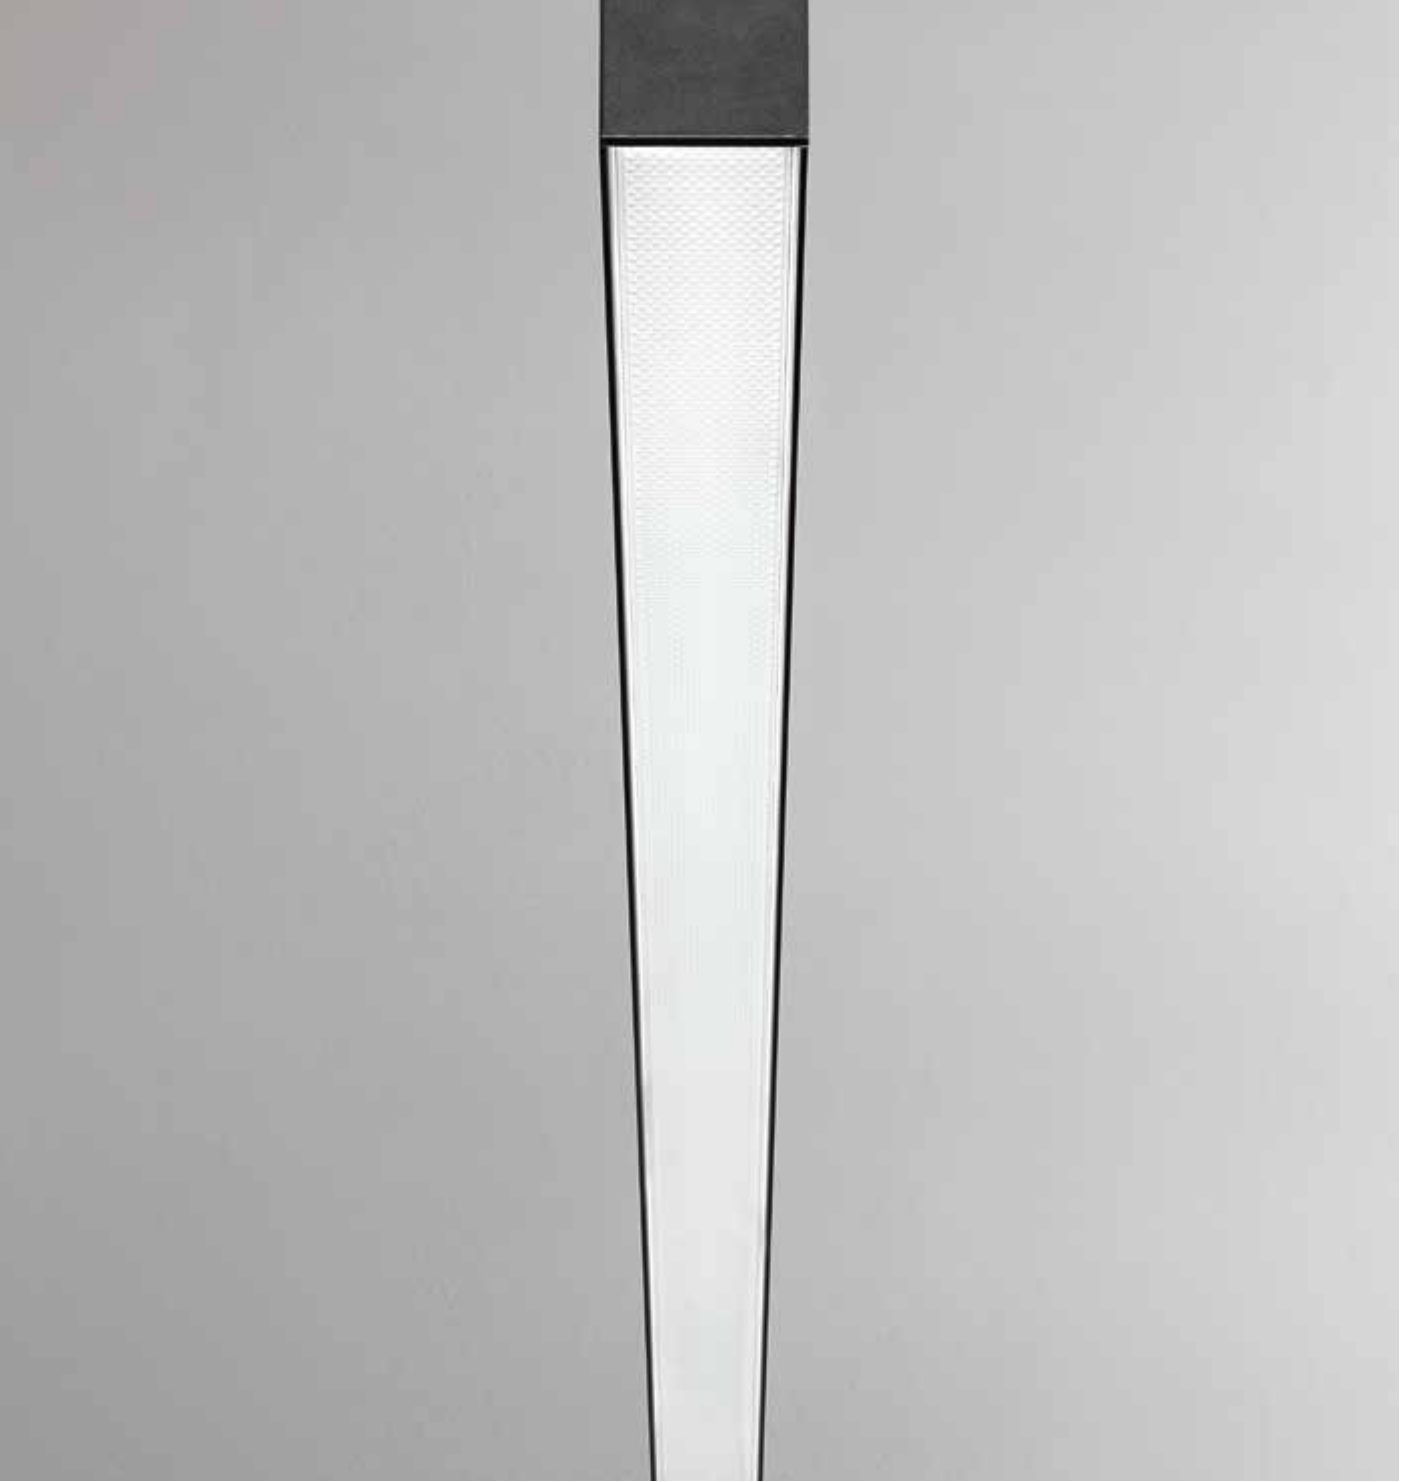

Display UGR

0,400 Kg/0,0064 m³

LED SMD SAMSUNG Driver ON/OFF included - UGR <22

Power	Beam	Lumen	CCT	Finish	Code	€
14 W	70°	2000 lm	3000 K	White	283685	185
				Black	283692	185
		2100 lm	4000 K	White	283708	185
				Black	283715	185

1,120 Kg/0,0112 m³

LED SMD SAMSUNG Driver ON/OFF included - UGR <22

Power	Beam	Lumen	CCT	Finish	Code	€
27 W	70°	4000 lm	3000 K	White	283647	290
				Black	283630	290
		4300 lm	4000 K	White	276281	290
				Black	283258	290

1,570 Kg/0,0173 m³

LED SMD SAMSUNG Driver ON/OFF included - UGR <22

Power	Beam	Lumen	CCT	Finish	Code	€
40 W	70°	6050 lm	3000 K	White	283654	410
				Black	283067	410
		6450 lm	4000 K	White	283661	410
				Black	283678	410

Light beam: WIDE

m	lx	øm
1	854	1,40
2	213	2,80
3	95	4,20
4	53	5,70
5	34	7,10

CRI≥80 14W 70° 2000lm 3000K

m	lx	øm
1	1636	1,40
2	409	2,80
3	182	4,20
4	102	5,70
5	65	7,10

CRI≥80 27W 70° 4000lm 3000K

m	lx	øm
1	2419	1,40
2	605	2,80
3	269	4,20
4	151	5,70
5	97	7,10

CRI≥80 40W 70° 6050lm 3000K

Display UGR 535 mm

Display UGR 1065 mm

Display UGR 1595 mm