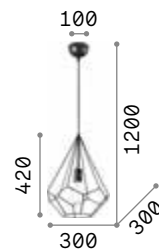

0,720 Kg / 0,0480 m³
E27 max 1x60W

€ 198

200897 White
148175 Black

2200 K
440 lm

151694 € 6,00