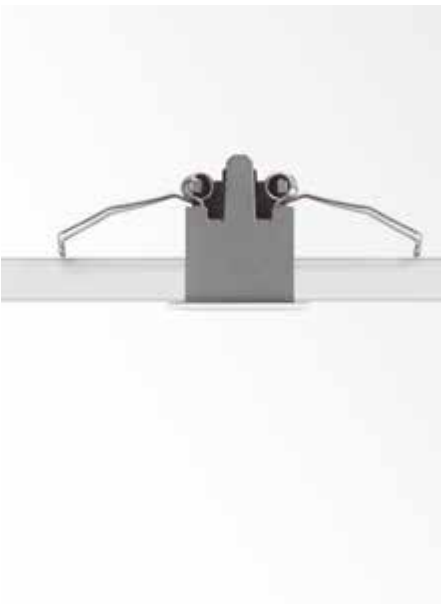

Lika Trimless

75 x 70 mm
0,220 Kg/0,0006 m³

LED COB OSRAM Driver ON/OFF included

Power	Beam	Lumen	CCT	Finish		Code	€
6 W	29°	480 lm	3000 K	Black	■	206202	60
		520 lm	4000 K	Black	■	267890	60

145 x 70 mm
0,390 Kg/0,0013 m³

LED COB OSRAM Driver ON/OFF included

Power	Beam	Lumen	CCT	Finish		Code	€
12 W	29°	1200 lm	3000 K	Black	■	206226	95
		1250 lm	4000 K	Black	■	267906	95

278 x 70 mm
0,720 Kg/0,0023 m³

LED COB OSRAM Driver ON/OFF included

Power	Beam	Lumen	CCT	Finish		Code	€
20 W	29°	1750 lm	3000 K	Black	■	206240	151
		1850 lm	4000 K	Black	■	267913	151

DIMMABLE DRIVER* Optional

Model	Control	Power	Output	Measure (LxHxW)	Code	€
Lika 6 W	DALI	10 W	700 mA	132x20x30 mm	267982	56
Lika 12 W	DALI	12 W	700 mA	135x24x72 mm	267999	56
Lika 20 W	DALI/Push	25 W	600 mA	135x24x72 mm	268002	104

Light beam: ACCENT

m	lx	øm
1	2786	0,58
2	696	1,16
3	309	1,74
4	174	2,32
5	111	2,90

CRI≥90 12W 29° 1200lm 3000K

* The dimmable power supplies must be ordered in concomitance with the product and will be included inside the fittings by replacing the on-off power supply.