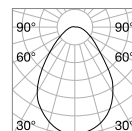

CRI≥90 43W 80° 6450lm 3000K

m	lx	øm
1	2786	1,60
2	697	3,10
3	310	4,70
4	174	6,20
5	111	7,80