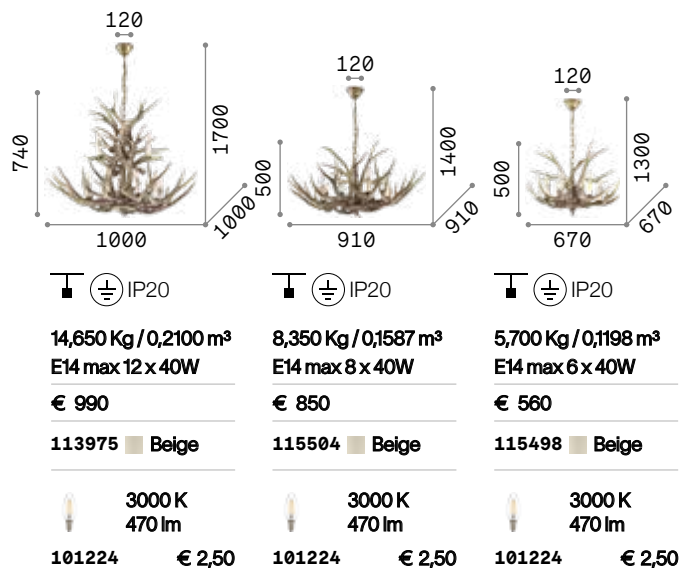

P. 460 P. 508

Driftwood

Metal ceiling cup. Suspended structure made of natural branches. Brushed metal bulb socket cover.

IP20

4,500 Kg / 0,1402 m³
E27 max 6x60W

€ 430

180922 Wood

2200 K
370 lm