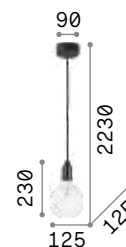

0,320 Kg / 0,0098 m³
E27 max 1x 60W

€ **67**

113302 ■ White
113319 ■ Black

3000 K
1020 lm

101347 € **8,00**

P. 428