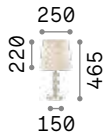

Queen

Gilded metal frame with cut crystal base and decorative elements. PVC foil shade covered with quilted decoration and gold glitters.

Lamp with integrated switch.

2,300 Kg / 0,0886 m³
E27 max 1x60W

€ 210

077758 ■ Gold

3000 K
910 lm

119571

€ 6,00

1,360 Kg / 0,0460 m³
E27 max 1x60W

€ 140

077741 ■ Gold

3000 K
910 lm

119571

€ 6,00

0,900 Kg / 0,0137 m³
E27 max 1x60W

€ 120

077734 ■ Gold

3000 K
910 lm

119571

€ 6,00

P. 566

Le Roy

Chrome metal frame and base with cut crystal decorative elements. PVC foil shade covered with fabric with quilted decoration and silver brilliants.

Lamp with integrated switch.

2,300 Kg / 0,0919 m³
E27 max 1x60W

€ 195

073408 ■ Chrome

3000 K
910 lm

119571

€ 6,00

1,360 Kg / 0,0456 m³
E27 max 1x60W

€ 127

073422 ■ Chrome

3000 K
910 lm

119571

€ 6,00

0,900 Kg / 0,0234 m³
E27 max 1x60W

€ 110

073439 ■ Chrome

3000 K
910 lm

119571

€ 6,00