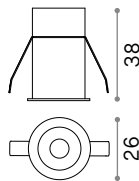

⌀ 25 mm

0,070 Kg/0,0001 m³

LED SMD Driver ON/OFF included*

Power	Beam	Lumen	CCT	Finish	Code	€
2W	30°	130 lm	3000 K	White	274775	37