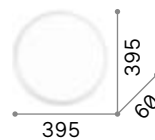

101279 € 2,60

Gemma

Plastic base with different finishes.
 Matt white polycarbonate diffuser.
 Quick fastening system.

LED LED source 3000 K, 20.000 h life.

252612

252629

■ ■ □ IP20

0,760 Kg / 0,0275 m³
 LED 24W / 2880 lm