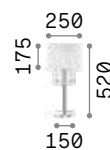

€ 6,00

Opera

Chrome frame. PVC foil shade covered with metallic filaments. Cut crystal pendants.

Lamp with integrated switch.

IP20

1,750 Kg / 0,0392 m³
E27 max 1x60W

€ 145

068305 White