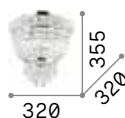

IP20

3,010 Kg / 0,0392 m³

E14 max 3 x 28W

€ 475

207162 **Chrome**
200996 **Brass**

3000 K
470 lm

101224 € 2,50

P. 210

P. 455