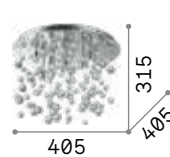

11,250 Kg / 0,1524 m³
G9 max 15 x 40W

7,420 Kg / 0,0920 m³
G9 max 12 x 40W

3,590 Kg / 0,0344 m³
G9 max 8 x 40W

1,500 Kg / 0,0149 m³
G9 max 5 x 40W

€ 760

€ 510

€ 305

€ 155

101194 White
030784 Chrome

101187 White
022239 Chrome

101170 White
022222 Chrome

094687 Chrome

3000 K
510 lm

3000 K
510 lm

3000 K
510 lm

3000 K
510 lm

305486 € 6,00

305486 € 6,00

305486 € 6,00

305486 € 6,00