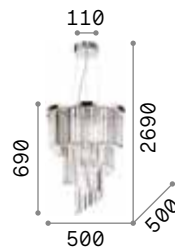

 P. 366

Carlton

Chromed or golden metal frame.
Decorative elements with fob-chains composed of octagons and transparent cut-crystals bars.

166247

213521

IP20

12,800 Kg / 0,1614 m³
E14 max 12 x 40W

€ 660