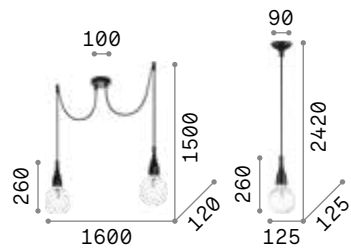

Minimal

Metal frame with colored varnish finish. Power cable with fabric coating. SP1 version supplied with two-meters long cable.

LED Bulbs LED E27 8W Globo D125 trasparente 3000 K included. Cod. **101347**