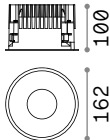

⌀ 150 mm
0,990 Kg/0,0045 m³

LED COB CITIZEN Driver TRIDONIC ON/OFF included

Power	Beam	Lumen	CCT	Finish	Code	€
28 W	60°	2900 lm	3000 K	White	266510	128
				Black	266572	128
		3150 lm	4000 K	White	266527	128
				Black	266589	128