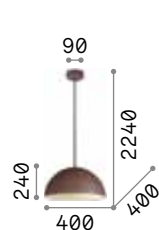

IP20

1,980 Kg / 0,0420 m³
E27 max 1 x 60W

€ 160

174211 ■ Coffee

3000 K
950 lm
101330 € 7,50