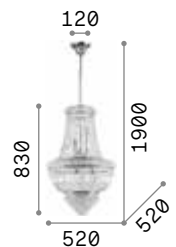

IP20

9,170 Kg / 0,2859 m³
E14 max 10 x 28W

€ 1050

215969 Chrome
207216 Brass

3000 K
470 lm

101224 € 2,50