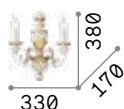

101248

€ 2,50

P. 229

Firenze

Resin body with hand modelled metal arms. Hand decorated with gold-leaf and antiqued effect.

■  IP20

2,050 Kg / 0,0405 m³

E14 max 2x40W