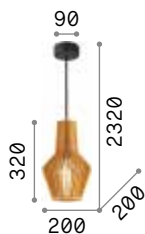

3000 K
340 lm

101286 € 2,60

237671

237664

Citrus

Body with painted multilevel wood elements. Power cable coated with black fabric.

IP20

0,660 Kg / 0,0173 m³