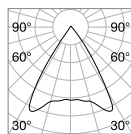

m	lx	øm
1	2453	1,30
2	613	2,50
3	273	3,80
4	153	5,00
5	96	6,30