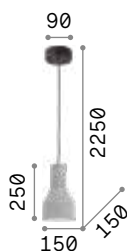

Oil

Metal frame with matt black finish. Concrete diffuser. Model 110462 supplied with 12 meters length electrical cable coated with fabric; 6 mounting hooks and Italian plug which can replace the ceiling cup.

1,780 Kg / 0,0130 m³
E27 max 1x 15W

€ 116

110417 ■ Concrete

101279 € 2,60