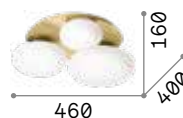

Ninfea

Plated or powder-coated metal base. White acid-etched blown glass diffusers. Available finishes: white or satin brass.

LED Bulbs LED GX53 9W 3000 K included.
Cod. 123936

306957

293653

460

360

2,550 Kg / 0,0484 m³
GX53 max 3 x 15W

€ 250

1,700 Kg / 0,0302 m³
GX53 max 2 x 15W

€ 175

306964 White
293660 Brass

306957 White
293653 Brass

3000 K
910 lm

123936 € 5,50

3000 K
910 lm

123936 € 5,50