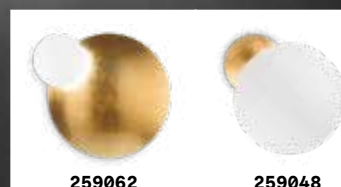

Eclissi

Metal frame with powder coated and golden leaf finish. By changing the position of the upper diffuser, the refraction of the light can be whiter or more golden.

LED LED source 3000 K, 17.500 h life.

IP20

5,600 Kg / 0,0615 m³
LED 30W / 2250 lm

€ 380

259062 ■ Gold

IP20

1,400 Kg / 0,0131 m³
LED 11W / 950 lm

€ 115

259048 ■ Gold