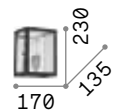

■ IP20

1,590 Kg / 0,0136 m³
E27 max 1x60W

€ 95

092836 ■ Black

2200 K
440 lm

151694 € 6,00

P. 095