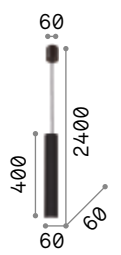

104935 104942 104928 141800 313894 141817 259239 141794 141855 170589

0,990 Kg / 0,0029 m³
GU10 max 1x 28W
€ 72

104935 ■ White
104942 ■ Chrome
104928 ■ Black