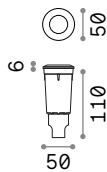

Way

Walkable recessed lamp. High-performance resin body and diffuser: resistant to corrosion, UV and to temperatures between -60° and +90°. Color: black.

Bulbs LED G9 2W 3000/4000 K included. Cod. **270104/270111**

IP67 INCLUSA

0,100 Kg / 0,0007 m³
G9 max 1x1,7W

€ 31

269726 ■ B 3000K
269733 ■ B 4000K