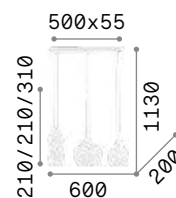

IP20

3,000 Kg / 0,0657 m³
E14 max 3 x 40W

€ 220

111858 White
111865 SmokyGrey

3000 K
420 lm

101217 € 2,50