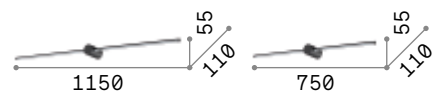

IP44

0,610 Kg / 0,0138 m³
LED 16W / 2000 lm

€ 200

IP44

0,500 Kg / 0,0093 m³
LED 12,5W / 1450 lm

€ 180

327778	White	new	310138	White	new
310152	Black	new	310145	Black	new
327785	Brass	new	327792	Brass	new

P. 078
P. 472
P. 530