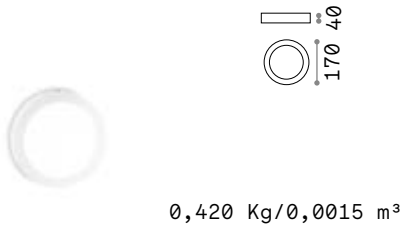

Universal Round new

Diffusive ceiling lamp for indoor ceiling or wall installation, suitable for general and uniform lighting. Varnished steel body with white finish, plastic diffuser. Integrated LED source, available in 4 different powers. LED useful life 17.500 h; protection IP20, insulation class II.

Source	LED SMD	Insulation class	II
Power	13,5W / 36W	IP	20
Driver included	On/Off	Material	Steel
Drivers available	No		
CCT	3000 K / 4000 K		
CRI	≥80		
LED life	25.000 h		

LED SMD Driver ON/OFF included

Power	Beam	Lumen	CCT	Finish		Code	€
13,5 W	110°	1250 lm	3000 K	White	☐	138596	30
			4000 K	White	☐	321776	30 new