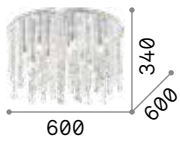

Royal

Chrome metal circular frame and bulb socket. Squared, rectangular and octagonal cut crystal pendants and final drops.

LED Bulbs LED G9 4W 3000 K included.
Cod. **209043**

IP20

5,900 Kg / 0,0881 m³
G9 max 12 x 40W

€ 590

053004 Chrome

305486 3000 K
510 lm € 6,00