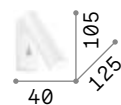

LED LED source 3000 K, 20.000 h life.

ON OFF Lamp with integrated switch.

280998

281001

■ □ IP20

0,400 Kg / 0,0009 m³
LED 7W / 580 lm

€ 100

280998 ■ White
281001 ■ Black