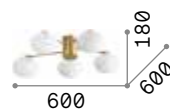

305486 € 6,00

Hermes new

Plated metal base and frame. White blown acid-etched glass diffusers. Available finishes: white or satin brass.

Bulbs LED G9 4W 3000 K included.
Cod. **209043**

2,500 Kg / 0,0296 m³
G9 max 5 x 28W