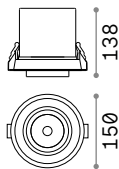

90° 360° 140 mm
1,160 Kg/0,0039 m³

LED COB PHILIPS Driver ON/OFF included - UGR <22

Power	Beam	Lumen	CCT	Finish	Code	€
30 W	38°	3000 lm	3000 K	White	248172	125
				Black	248196	125
		3250 lm	4000 K	White	267951	125
				Black	267944	125

DIMMABLE DRIVER* Optional

	Power	Output	Measure (LxHxW)	Code	€
1-10V / Push	36 W	750 mA	167 x 32 x 41 mm	248370	110
DALI / Push	36 W	700 mA	135 x 24 x 72 mm	248592	110

LENS

Model	Required	Beam	Code	€
Nova 12W	No	15°	244013	6
Nova 30W	No	15°	248608	12

Light beam: ACCENT