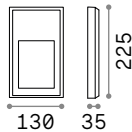

■ IP65

0,760 Kg / 0,0020 m³
LED 6W / 500/520 lm

€ 80

268361 White 3000K
322315 White 4000K ^{new}
268354 Anthracit. 3000K
322308 Anthracit. 4000K ^{new}