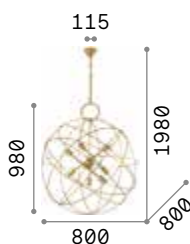

138275

103723

114262

Konse

Totally metal frame and decorative elements. Satin dark gold varnish finish.

IP20

4,600 Kg / 0,7203 m³
E27 max 7 x 60W

€ 650