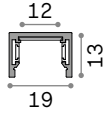

Stick Surface

TRACK Kit for profile installation and closing cups included

Length	Weight	Volume	Finish	Code	€
1000 mm	0,350 Kg	0,0594 m³	Black	329574	30 <i>new</i>
2000 mm	0,700 Kg	0,1154 m³	Black	329581	60 <i>new</i>