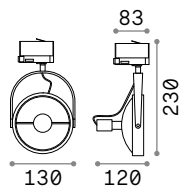

Glim Track

0,320 Kg/0,0180 m³

GU10 Bulbs LED GU10 10W 3000 K included. Code **189031**

IP20

Power	Finish	Code	€
max 50W	White	229676	75
	Black	229683	75

P. 329

SINGLE CONNECTION

Required	Driver	Finish	Code	€
No	On/Off	White	170145	27
		Black	170152	27