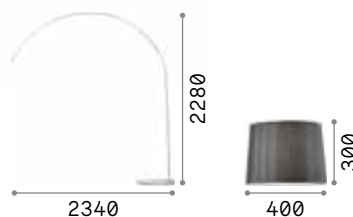

12,000 Kg / 0,0856 m³
E27 max 1x60W

€ 600

286686 White
286662 Chrome
286679 Black

0,430 Kg / 0,0709 m³

€ 75

046723 White
041742 Chrome
046471 Black

3000 K
1020 lm
101347 € 8,00