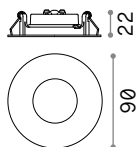

⌀ 68 mm

0,050 Kg/0,0003 m³

LED SMD Driver ON/OFF included

Power	Beam	Lumen	CCT	Finish	Code	€
7 W	100°	680 lm	3000 K	White	316772	8 new
				Black	327723	8 new
		700 lm	4000 K	White	327747	8 new
				Black	327730	8 new

Light beam: **WIDE**