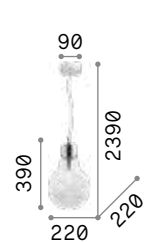

IP20

1,500 Kg / 0,0334 m³
E27 max 1 x 60W

€ 84

033679 Clear

3000 K
910 lm

119571 € 6,00