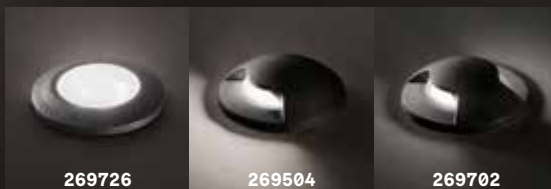

Way

Walkable recessed lamp. High-performance resin body and diffuser: resistant to corrosion, UV and to temperatures between -60° and +90°. Color: black.

Bulbs LED G9 2W 3000/4000 K included. Cod. **270104/270111**

IP67 INCLUSA

0,100 Kg / 0,0007 m³
G9 max 1x1,7W

€ 31

269726 ■ B 3000K
269733 ■ B 4000K

IP67 INCLUSA

0,080 Kg / 0,0007 m³
G9 max 1x1,7W

€ 31

269504 ■ B 3000K
269696 ■ B 4000K

IP67 INCLUSA

0,080 Kg / 0,0007 m³
G9 max 1x1,7W

€ 31

269702 ■ B 3000K
269719 ■ B 4000K

270104 3000K
€ 8,50
270111 4000K
€ 8,50

270104 3000K
€ 8,50
270111 4000K
€ 8,50

270104 3000K
€ 8,50
270111 4000K
€ 8,50