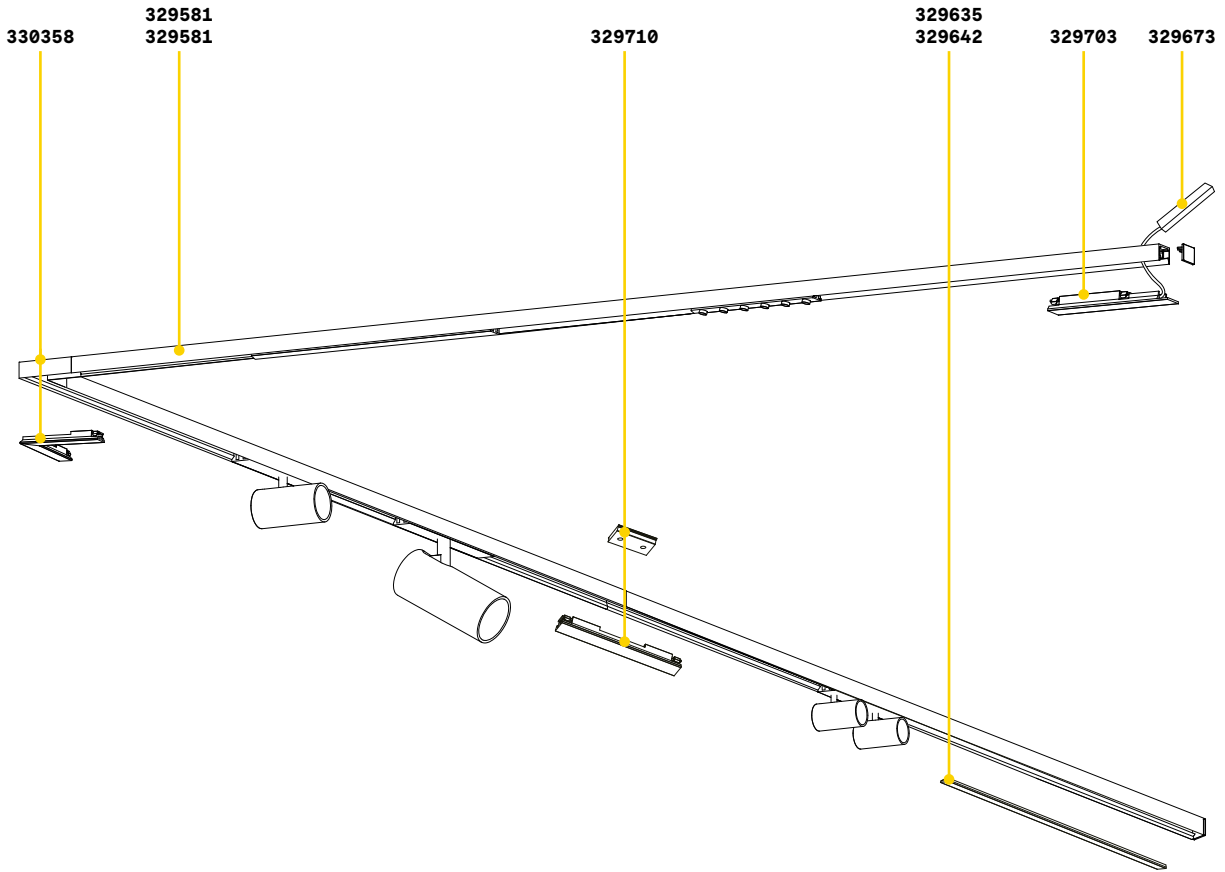

Stick - Assembly plans

BLINDED COVER