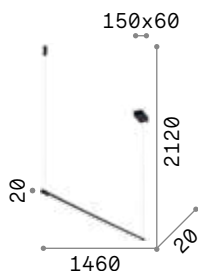

Yoko

Matt varnished ceiling rose, frame and support for the metal cable. Opal polycarbonate diffuser. Clear PVC electrical cable. Colors: white or black.

LED LED source 3000 K, 30.000 h life.

IP20

0,700 Kg / 0,0383 m³
LED 16W / 1450 lm

€ 130

258898 ■ White
258928 ■ Black

P. 473

P. 531