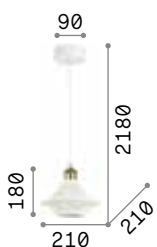

IP20

0,850 Kg / 0,0090 m³

E27 max 1x60W

€ 138

206806 White

3000 K
900 lm

123899 € 6,00