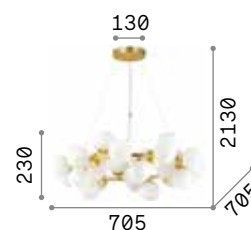

4,930 Kg / 0,2034 m³
G9 max 25 x 15W

€ 1100

208398 White

3000 K
510 lm

305486 € 6,00