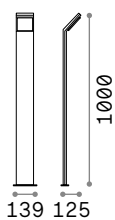

Style new

Powder coated aluminum body.
Opal color plastic shade. Integrated
LED source. Available finishes:
anthracite, white, coffee, grey or
black.

LED LED source 3000/4000 K, 30.000 h
life.

IP54

1,680 Kg / 0,0239 m³
LED 9W / 1050 / 1100 lm