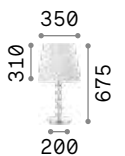

Le Roy

Chrome metal frame and base with cut crystal decorative elements. PVC foil shade covered with fabric with quilted decoration and silver brilliants.

Lamp with integrated switch.

2,300 Kg / 0,0919 m³
E27 max 1x60W

€ 195

073408 ■ Chrome

3000 K
910 lm

119571

€ 6,00