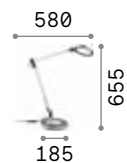

ON/OFF Lamp with integrated switch.

+ Lamp with dimmer.

Hand icon Lamp with touch dimmer.

1,830 Kg / 0,0069 m³
LED 12,5W / 1100 lm

€ 130

272078 ■ White
204895 ■ Aluminum
204888 ■ Black

Kelly

Metal technical lamp with white or matt black finish. Jointed and spring balanced arm. Adjustable diffuser.