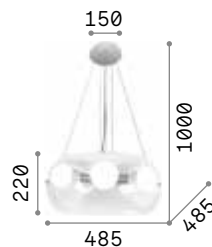

5,520 Kg / 0,1044 m³
E27 max 5 x 60W

€ 425

016863 Clear
103983 Smoky Grey

3000 K
950 lm

101330 € 7,50