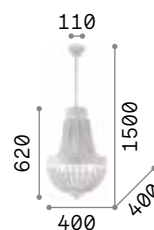

Monet

Metal frame with round bands decorated with repoussage technique. Chains of natural wood gems. White matt varnish finish.

IP20

6,700 Kg / 0,0534 m³
E14 max 6 x 40W

€ 520

162751 White

3000 K
420 lm

101217 € 2,50