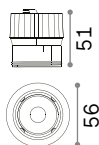

Dynamic - Source

0,180 Kg/0,0030 m³

LED COB CITIZEN Required - Driver TRIDONIC ON/OFF included

Power	Beam	Lumen	CCT	Finish	Code	€
9W	35°	840 lm	2700 K	Black	252971	45
		870 lm	3000 K	Black	252988	45
		1000 lm	4000 K	Black	252995	45

DIMMABLE DRIVER* Optional

	Power	Output	Measure (LxHxW)	Code	€
1-10V	12 W	200 mA	125 x 27 x 45 mm	253008	50
DALI/Push	9 W	200 mA	135 x 20 x 30 mm	253015	120