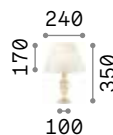

IP20

1,220 Kg / 0,0216 m³
E14 max 1x 40W

€ 135

012889 White
020853 Gold

3000 K
480 lm

101200 € 2,50

P. 236

P. 460

P. 567