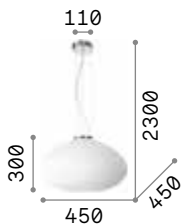

€ 285

059679 White

3000 K
950 lm

101330 € 7,50

Plissé

Plated metal frame. White acid-etched blown glass diffuser with decoration in relief. Clear PVC electrical wire. Colors: chrome or satin brass.

3,300 Kg / 0,1208 m³
E27 max 1x 60W