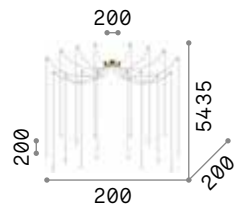

IP20

2,500 Kg / 0,0165 m³
LED 16W / 1300 lm

€ 500

284002 ■ Black
284019 ■ Brass