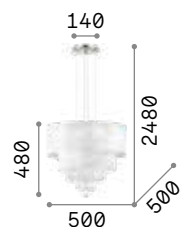

IP20

3,166 Kg / 0,0646 m³
E27 max 4 x 60W

€ 370

182179 White

123899 € 6,00

123899 € 6,00

123899 € 6,00

P. 456

P. 511

P. 565