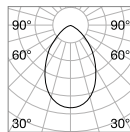

m	lx	øm
1	1636	1,40
2	409	2,80
3	182	4,20
4	102	5,70
5	65	7,10