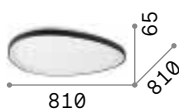

Gemini **new**

Powder coated or plated metal frame. Opal polycarbonate diffuser. Available finishes: white, black or brushed brass. Control: On-Off or DALI/Push dimmable.

LED LED source 3000 K, 30.000 h life.

4,800 Kg / 0,0919 m³
LED 41W / 5600 lm

€ 390 On-Off / 480 Dalı

- 328072   White On-Off **new**
- 328973   White Dalı/Push **new**
- 328089   Black On-Off **new**
- 328980   Black Dalı/Push **new**
- 328096   Brass On-Off **new**
- 329260   Brass Dalı/Push **new**