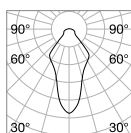

m	lx	øm
1	533	0,81
2	133	1,62
3	59	2,44
4	33	3,25
5	21	4,07