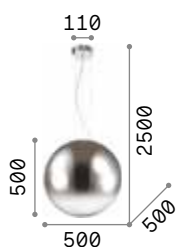

IP20

5,390 Kg / 0,2254 m³
E27 max 1x60W

€ 480

161327 FadeChrome

3000 K
910 lm

119571 € 6,00