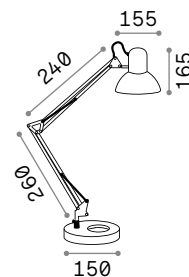

IP20
1,510 Kg / 0,0065 m³
E27 max 1 x 42W
€ 45
108117 White
108094 Black
3000 K
340 lm
101286 € 2,60