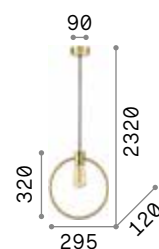

IP20

0,570 Kg / 0,0100 m³
E27 max 1x70W

€ 120

207841 Brass

2200 K
330 lm
151700 € 4,60