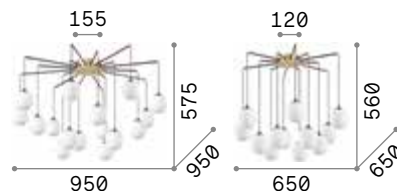

IP20

5,020 Kg / 0,2040 m³
G9 max 16 x 15W

€ 750

236964 ■ Black

3000 K
510 lm

305486 € 6,00

IP20

3,510 Kg / 0,1400 m³
G9 max 12 x 15W

€ 550

236957 ■ Black

3000 K
510 lm

305486 € 6,00