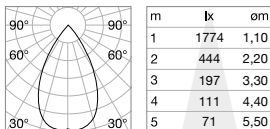

CRI≥90 15W 20-55° 1550lm 3000K