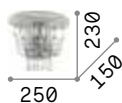

IP20

1,190 Kg / 0,0084 m³

E14 max 2x 28W

€ 210

207155 Chrome

201023 Brass

3000 K
470 lm

101224

€ 2,50

P. 210

P. 365