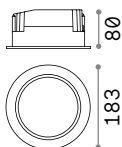

① 160 mm
1,250 Kg/0,0056 m³

LED COB PHILIPS Driver PHILIPS ON/OFF included

Power	Beam	Lumen	CCT	Finish	Code	€
30 W	46°	2500 lm	3000 K	White	193489	145
		2550 lm	4000 K	White	193380	145

DIMMABLE DRIVER* Optional

Model	Control	Power	Output	Measure (LxHxW)	Code	€
Basic 10 W	1-10V	12 W	300 mA	150 x 29 x 43 mm	218823	40
	DALI/Push	10 W	300 mA	130 x 30 x 43 mm	220772	125
Basic 15 W	1-10V	15 W	450 mA	150 x 29 x 43 mm	218830	45
	DALI/Push	17 W	450 mA	130 x 30 x 43 mm	220796	134
Basic 20 W	DALI/Push	25 W	700 mA	130 x 30 x 43 mm	220789	146
Basic 30 W	1-10V	31 W	900 mA	150 x 29 x 43 mm	218854	50
	DALI/Push	45 W	900 mA	150 x 30 x 43 mm	220802	158

Light beam: ACCENT