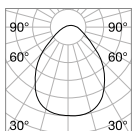

m	lx	øm
1	2945	1,90
2	736	3,80
3	327	5,60
4	184	7,50
5	116	9,40