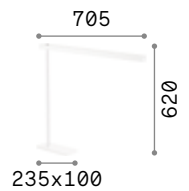

IP20

2,220 Kg / 0,0084 m³
LED 6,3W / 400 lm

€ 185

147642 ■ White
147659 ■ Black