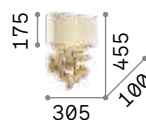

Handcrafted resin body; a faithful copy of carved wood. PVC foil shade covered with canvas.

IP20

4,160 Kg / 0,0371 m³
E14 max 2 x 40W

€ 230

075211 Canvas

3000 K
480 lm

101200 € 2,50

Harem