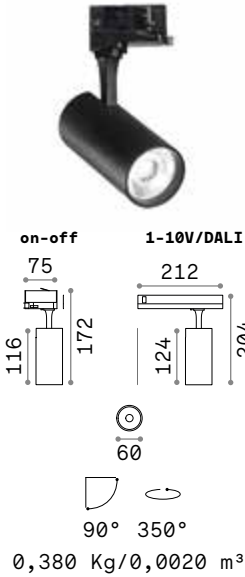

Fox 15W

LED COB BRIDGELUX Driver included

CRI ≥ 80

Power	Beam	Driver	Lumen	CCT	Finish	Code	€
15W	41°	On-Off	1700 lm	3000 K	White	250434	55
					Black	250427	55
					Brass	283937	55
			1750 lm	4000 K	White	267784	55
					Black	267777	55

CRI ≥ 90

Power	Beam	Driver	Lumen	CCT	Finish	Code	€
15W	41°	On-Off	1550 lm	3000 K	White	285382	55
					Black	285375	55
					White	322360	55 <i>new</i>
			1600 lm	4000 K	Black	322346	55 <i>new</i>
					White	302560	90
					Black	302553	90
		DALI	1550 lm	3000 K	White	302584	110
					Black	302577	110

Required	Beam	Driver	Finish	Code	€
No	15°		Clear	302751	5
No		On/Off	White	170145	27
No			Black	170152	27

LENS*

SINGLE CONNECTION

Light beam: ACCENT

m	lx	Øm
1	3204	0,80
2	801	1,60
3	356	2,40
4	200	3,20
5	128	4,00

CRI ≥ 80 15W 41° 1700lm 3000K

* The optional lens must be ordered in concomitance with the product and will be mounted inside the product as replacement for the default one.