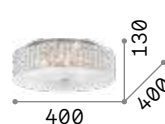

9,600 Kg / 0,1220 m³
G9 max 12 x 40W

6,800 Kg / 0,0905 m³
G9 max 9 x 40W

4,800 Kg / 0,0588 m³
G9 max 6 x 40W

2,500 Kg / 0,0390 m³
G9 max 4 x 40W

€ 640

€ 560

€ 385

€ 270

087870 Chrome

087863 Chrome

000657 Chrome

093093 Chrome