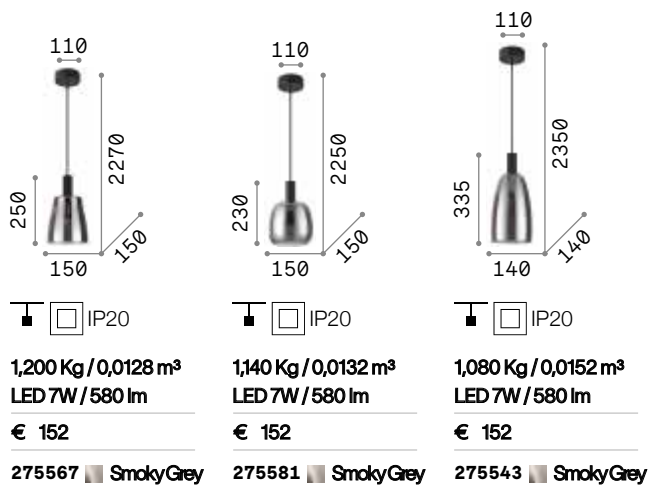

Coco

Powder coated metal frame with black finish. Clear acrylic diffuser with satin side. Clear blown glass with smoky finish. PVC cable.

LED LED source 3000 K, 20.000 h life.