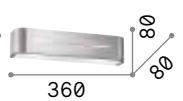

360

0,950 Kg / 0,0098 m³
E14 max 2 x 40W

€ 75

051963 White
009940 Aluminum

3000 K
480 lm

101200 € 2,50