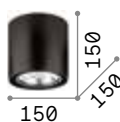

Metal structure available with square or round section. Black inside and white or black colour outside. Adjustable inner diffuser.

LED Bulbs GU10 7W and GU10 10W 3000 K included.

140841

243924

1,210 Kg / 0,0061 m³
GU10 max 1x 50W