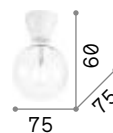

IP20

0,290 Kg / 0,0004 m³
E27 max 1x 60W

€ 24

155227 ■ White
155142 ■ Black

101323 ■ 3000 K
1120 lm
€ 7,00