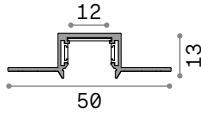

Stick Recessed

TRACK Kit for profile installation and closing cups included

Length	Weight	Volume	Finish	Code	€
1000 mm	0,400 Kg	0,0816 m³	Black	329598	35 <i>new</i>
2000 mm	0,800 Kg	0,1586 m³	Black	329604	65 <i>new</i>