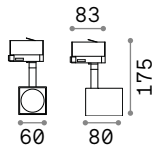

Power	Finish		Code	€
max 50W	White		229706	47
	Black		229720	47
	Brass		269634	47

P. 324 P. 422

0,300 Kg/0,0027 m³

GU10 Not included - Recommended bulb 108292

Power	Finish		Code	€
max 50W	White		229768	44
	Black		229782	44