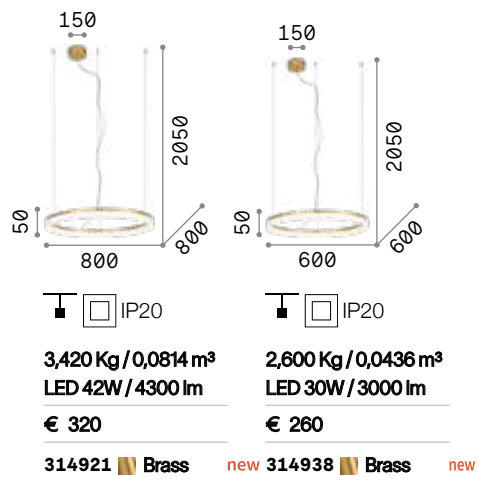

Crown **new**

Metal ceiling cap and frame with brushed brass finish. Black PVC cable. Opal acrylic diffuser with clear acrylic decorative element with cut crystal effect.

LED LED source 3000 K, 30.000 h life.