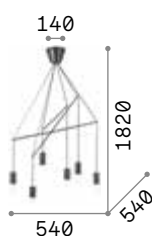

IP20

1,670 Kg / 0,0096 m³

E27 max 6 x 60W

€ 200

158815 ■ Black

3000 K
900 lm

123899 € 6,00