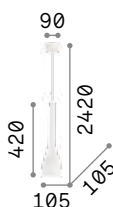

0,930 Kg / 0,0179 m³
E14 max 1x 40W

€ 75

035697 White
035710 Black

101217 € 2,50