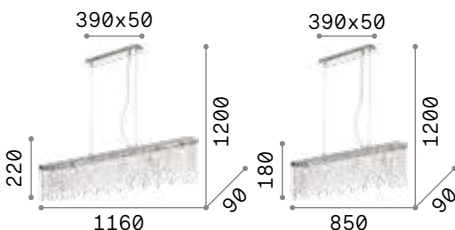

Giada

Chrome metal frame. Cut crystal pendants with octagonal elements and final icicles. Suspension lamps provided with steel cables adjustable in length.

LED Bulbs LED G9 4W 3000 K included.
Cod. **209043**

5,500 Kg / 0,0297 m³
G9 max 7x40W

€ 570

098739 Clear

3000 K
510 lm

305486 € 6,00

4,000 Kg / 0,0217 m³
G9 max 5x40W

€ 425

098722 Clear

3000 K
510 lm

305486 € 6,00