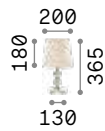

Queen

Gilded metal frame with cut crystal base and decorative elements. PVC foil shade covered with quilted decoration and gold glitters.

Lamp with integrated switch.

2,300 Kg / 0,0886 m³
E27 max 1x60W

€ 210

077758 ■ Gold

3000 K
910 lm

119571

€ 6,00

1,360 Kg / 0,0460 m³
E27 max 1x60W

€ 140

077741 ■ Gold

3000 K
910 lm

119571

€ 6,00

0,900 Kg / 0,0137 m³
E27 max 1x60W

€ 120

077734 ■ Gold

3000 K
910 lm

119571

€ 6,00

P. 566

Le Roy

Chrome metal frame and base with cut crystal decorative elements. PVC foil shade covered with fabric with quilted decoration and silver brilliants.

Lamp with integrated switch.

2,300 Kg / 0,0919 m³
E27 max 1x60W

€ 195

073408 ■ Chrome

3000 K
910 lm

119571

€ 6,00

1,360 Kg / 0,0456 m³
E27 max 1x60W

€ 127

073422 ■ Chrome

3000 K
910 lm

119571

€ 6,00

0,900 Kg / 0,0234 m³
E27 max 1x60W

€ 110

073439 ■ Chrome

3000 K
910 lm

119571

€ 6,00