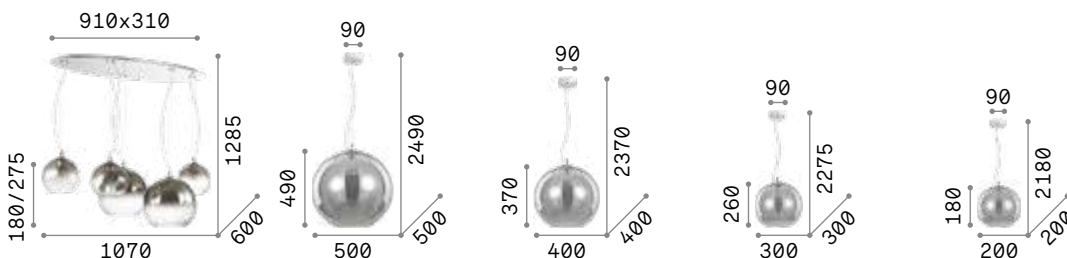

IP20
IP20
IP20
IP20
IP20