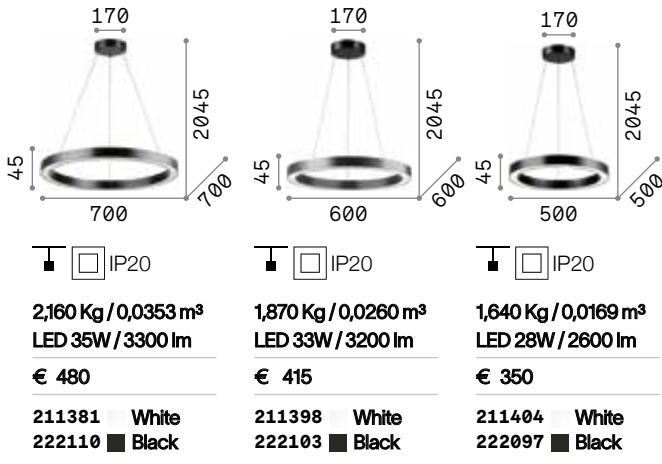

Oracle

White or black powder painted aluminum ceiling rose and body. Opal color plastic diffuser. Integrated LED source.

LED LED source 3000 K, 30.000 h life.