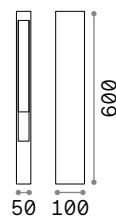

IP44

1,540 Kg / 0,0057 m³
G9 max 1x 15W

€ 160

114347 ■ Anthracit.

4000 K
530 lm

307879 € 6,00