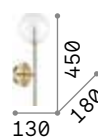

IP20

0,990 Kg / 0,0243 m³
G4 max 1x2W

€ 131

200132 Chrome
200149 Brass

3000 K
200 lm

222257 € 4,00

P. 102

P. 525