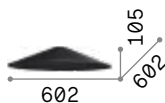

8,500 Kg / 0,0326 m³
E27 max 1x 42W

€ 200

328164 White
328171 Black

2,000 Kg / 0,0676 m³

€ 85

new 288437 White
new 288420 Black

1,100 Kg / 0,0446 m³

€ 55

307404 White
288475 Black

0,800 Kg / 0,0147 m³

€ 40

307411 White
288444 Black

0,500 Kg / 0,0174 m³

€ 35

307428 White
288451 Black

0,340 Kg / 0,0008 m³

€ 20

307435 White
288482 Black