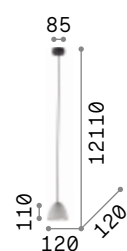

1,490 Kg / 0,0111 m³
GU10 max 1x 15W

€ 138

110462 ■ Concrete

108292 € 3,00