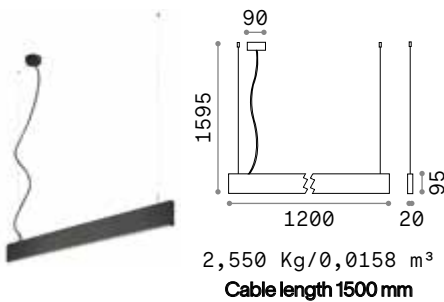

Linus

Linear aluminum lamp with direct and indirect light. The lamp is modular and can be used individually or in a continuous line. Integrated LED, starting binning ≤ 3-Step MacAdam; CRI ≥ 80; protection IP20, insulation class I. Dimmable power supply 1-10V integrated as standard.

Source	LED SMD	LED life	50.000 h
Power	32W	Insulation class	I
Driver included	1-10V	IP	20
Drivers available	No	Material	Aluminum
MacAdam	SDCM 3	Warranty	5 years
CCT	3000 K/ 4000 K		
CRI	≥80		

LED SMD Up-light included - Driver 1-10V included

Power	Beam	Lumen	CCT	Finish	Code	€
32 W	104°	3450 lm	3000 K	White	241968	220
				Black	241975	220
		3600 lm	4000 K	White	268231	220
				Black	268217	220

UP-LIGHT INFO

Power	Beam	Lumen	CCT
32 W	104°	3450 lm	3000 K
		3600 lm	4000 K