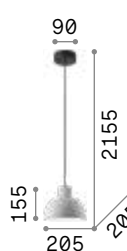

1,650 Kg / 0,0165 m³
E27 max 1x 15W

€ 116

129082 ■ Concrete

101279 € 2,60