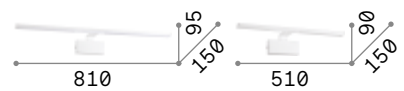

Alma

Metal body with satin brass or chrome finish or white powder coated. Unmovable plastic diffuser in opal color.

LED LED source 3000 K, 30.000 h life.

■ □ IP20

0,660 Kg / 0,0264 m³
LED 18W / 2250 lm

€ 165