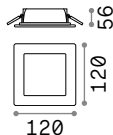

① 105 x 105 mm

0,300 Kg/0,0020 m³

LED SMD OSRAM Driver ON/OFF included

Power	Beam	Lumen	CCT	Finish	Code	€
15 W	100°	1550 lm	3000 K	White	312156	60 new