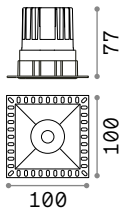

75 x 75 mm

0,300 Kg/0,0011 m³

LED COB CREE Driver ON/OFF included - CRI ≥80

Power	Beam	Lumen	CCT	Finish	Code	€
11W	36°	1100 lm	3000 K	White	319681	50 <i>new</i>
				Black	319674	50 <i>new</i>

DIMMABLE DRIVER* Optional

	Power	Output	Measure (LxHxW)	Code	€
1-10V/Push	20 W	250 mA	111x22x52 mm	217253	60
DALI/Push	12 W	250 mA	132x20x30 mm	202396	60

Light beam: ACCENT