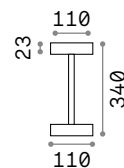

IP54

0,460 Kg / 0,0050 m³
LED 1,5W / 150 lm

€ 80

311715 White new
328614 Black new