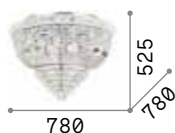

IP20

14,290 Kg / 0,3881 m³

E14 max 24 x 28W

€ 1430

243566 **Chrome**
243498 **Brass**

3000 K
470 lm

101224 € 2,50