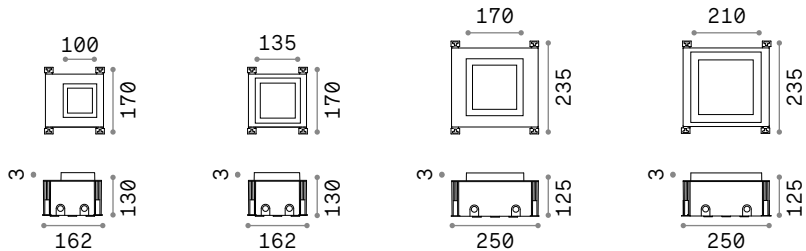

LED SMD BRIDGELUX Driver ON/OFF included

Measure	Weight	Volume	Power	Lumen	CCT	Finish		Code	€
100	1,100 Kg	0,0067 m³	6 W	620 lm	3000 K	Steel		325644	205 new
135	1,580 Kg	0,0080 m³	11 W	1250 lm	3000 K	Steel		325675	285 new
170	2,380 Kg	0,0141 m³	16 W	1750 lm	3000 K	Steel		325705	340 new
210	3,000 Kg	0,0168 m³	20 W	2700 lm	3000 K	Steel		325736	450 new