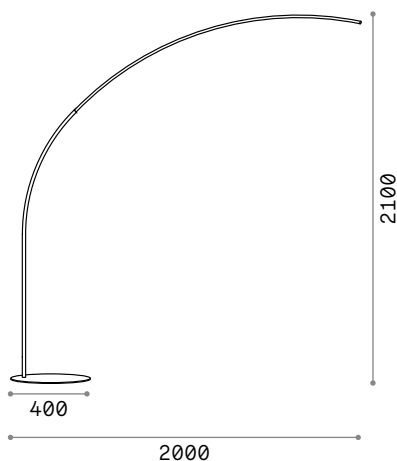

Comet new

Powder coated varnished metal base and body. Opal silicon diffuser. Touch switch integrated on the body. Pvc cable with driver and plug. Finishes: white, black.

LED LED source 3000 K, 20.000 h life.

Lamp with dimmer.

Lamp with touch dimmer.

Lamp with integrated switch.

3,800 Kg / 0,0574 m³
LED 30W / 2850 lm

€ 295

304649 White new
304168 Black new