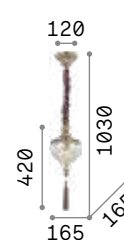

IP20

0,980 Kg / 0,0228 m³
E27 max 1x42W

€ 170

115979 ■ Ant. Brass

3000 K
910 lm

119571 € 6,00

P. 462