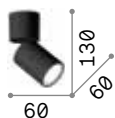

Toby

Powder coated die cast aluminum frame. Adjustable diffusers: they can be rotated or inclined. Colors: white or black.

LED Bulbs LED GU10 7W 3000 K included.
Cod. 123943

0,220 Kg / 0,0008 m³
GU10 max 1x 35W

€ 50

271538 ■ White
271545 ■ Black

3000 K
540 lm

123943 € 3,50