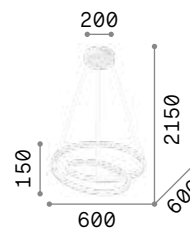

Oz

Plated or powder coated metal base and frame. PVC wires. Opal rubber diffuser. Available finishes: white, black or brushed brass. DALI/Push dimmable version available.

LED LED source 3000 K, 30.000 h life.

IP20

IP20

1,900 Kg / 0,0607 m³
LED 55W / 6100 lm

1,500 Kg / 0,0354 m³
LED 48W / 5300 lm

€ 390 On-Off / 500 Dali

€ 325 On-Off / 415 Dali

253664	White	On-Off
304571	White	Dali/Push
269450	Black	On-Off
304588	Black	Dali/Push
269467	Brass	On-Off
304595	Brass	Dali/Push

253671	White	On-Off
304540	White	Dali/Push
269436	Black	On-Off
304557	Black	Dali/Push
269443	Brass	On-Off
304564	Brass	Dali/Push