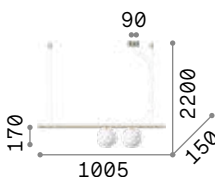

Perline

Metal ceiling cap and frame. White blown acid-etched glass diffusers. Clear Teflon electrical cable. Available finish: matt black or satin brass.

LED Bulbs LED G9 4W 3000 K included.
Cod. **209043**

IP20

1,600 Kg / 0,0584 m³
G9 max 3 x 40W

€ 215

307008 ■ Black
282114 ■ Brass

3000 K
510 lm

305486 € 6,00

IP20

1,200 Kg / 0,0546 m³
G9 max 2 x 40W

€ 155

306995 ■ Black
282107 ■ Brass

3000 K
510 lm

305486 € 6,00