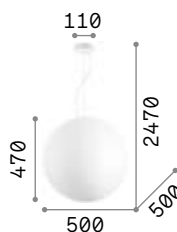

IP20

1,780 Kg / 0,1662 m³
E27 max 1x 25W

€ 360

226040 White

3000 K
950 lm

101330 € 7,50