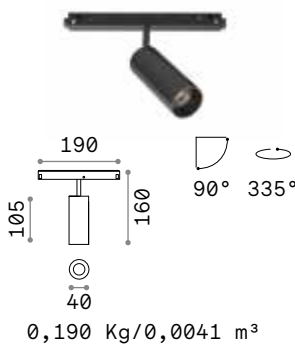

LED COB CITIZEN

Power	Beam	Control	Lumen	CCT	Finish	Code	€			
12 W	30°	On-Off	1200 lm	3000 K	White	282992	115			
					Black	257655	115			
					Brass	282053	115			
			1-10V	1250 lm	4000 K	Black	321967	115	new	
				1200 lm	3000 K	White	303710	135		
				1200 lm	3000 K	Black	303703	135		
		DALI	1200 lm	3000 K	White	286440	165			
					Black	286433	165			
					1250 lm	4000 K	Black	321943	165	new

Model	Required	Code	€
Ego 3 W	No	260853	5
Ego 8 W	No	260860	5
Ego 12 W	No	260860	5

Light beam: ACCENT

FILTER HONEYCOMB