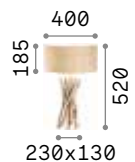

Metal frame. Natural wood decorative arms. PVC foil diffusers coated with canvas fabric.

Lamp with integrated switch.

IP20

2,450 Kg / 0,0709 m³
E27 max 1x60W

€ 220

129570 ■ Wood

2200 K
370 Lm

151687 € 4,60