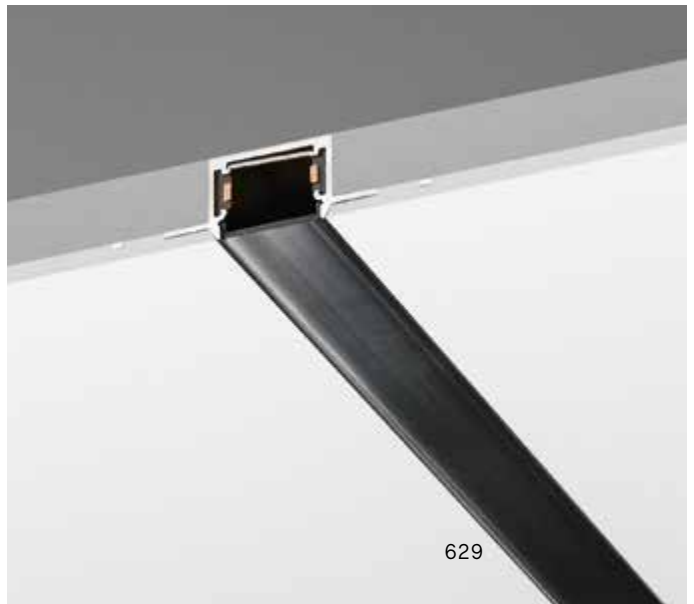

Stick - Assembly plans

BLINDED COVER