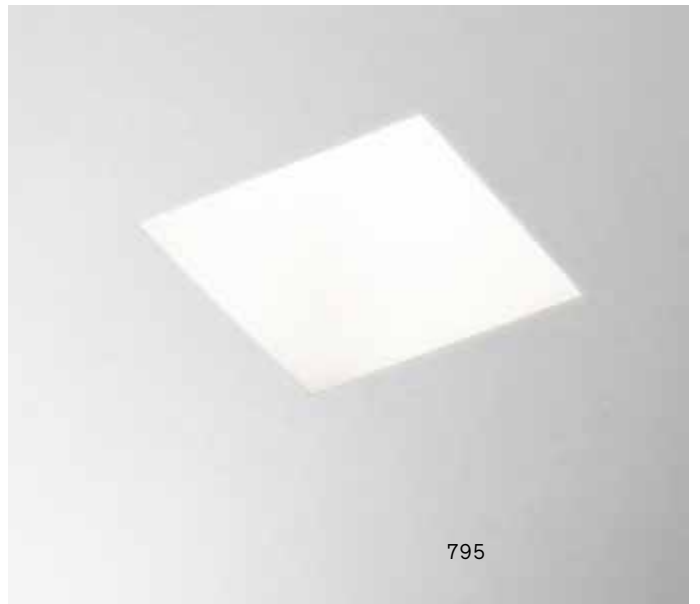

Glass diffuser

Power	Weight	Volume	Finish	Code	€
max 50W	0,430 Kg	0,0023 m ³	White	139029	15

Zephyr

□ IP20
 ✎ GYPSUM

□ 123 x 123 mm
 0,880 Kg/0,0032 m³

GU10 Not included - Recommended bulb 108292

Power	Finish		Code	€
max 35W	White	□	150284	15