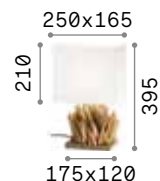

IP20

1,290 Kg / 0,0389 m³
E27 max 1x60W

€ 225

201382 White

3000 K
900 lm

123899 € 6,00