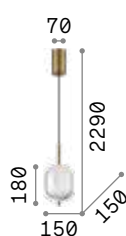

IP20

0,900 Kg / 0,0101 m³
LED 10W / 1300 lm

€ 125

292083 Clear