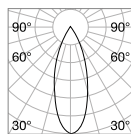

m	lx	øm
1	4826	0,60
2	1207	1,21
3	536	1,81
4	301	2,42
5	193	3,02