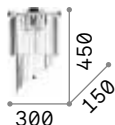

Carlton

Chromed or golden metal frame. Decorative elements with fob-chains composed of octagons and transparent cut-crystals bars.

IP20

2,570 Kg / 0,0154 m³

E14 max 3x 40W

€ 170

168913 Chrome

213491 Gold

3000 K
470 lm

101224

€ 2,50

P. 204

P. 367