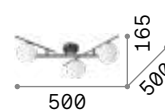

2,400 Kg / 0,0591 m³
G9 max 5 x 4W

1,500 Kg / 0,0397 m³
G9 max 3 x 4W

€ 250

€ 160

328225	White	new	328201	White	new
328218	Black	new	311357	Black	new
311364	Gold	new	311340	Gold	new

3000 K
510 lm

3000 K
510 lm

305486 € 6,00

305486 € 6,00