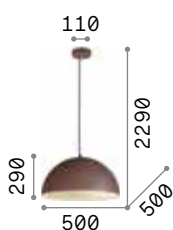

IP20

3,070 Kg / 0,0843 m³
E27 max 1 x 60W

€ 290

174228 ■ Coffee

3000 K
900 lm
101354 € 8,00