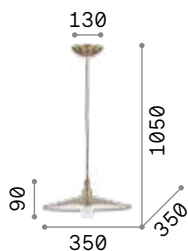

125831 ■ Black

134871 ■ Copper

3000 K
1120 lm

101323 € 7,00

125831

134871

Cantina

Metal frame, diffuser and bulb socket cover, available with antique brass or copper finish. Electrical cable covered with stranded fabric.