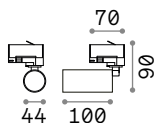

Byte Led new

0,310 Kg/0,0007 m³

LED COB CITIZEN Driver ON/OFF included

⊕ IP20 CRI ≥90 50.000 h

Power	Beam	Lumen	CCT	Finish	Code	€
8 W	34°	660 lm	3000 K	White	316239	80 new
				Black	316215	80 new

FILTER HONEYCOMB

Required	Driver	Finish	Code	€
No		Black	323671	4 new

SINGLE CONNECTION

No	On/Off	White	170145	27
		Black	170152	27