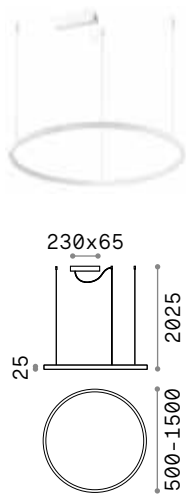

Oracle Slim Round

Suspended lamp consisting of a thin matt white or black painted aluminum frame and opal polycarbonate diffuser. Available in four different sizes. Integrated LEDs; available in 3000 K and 4000 K color temperatures and ON-OFF or DALI/Push control; CRI ≥ 80; LED useful life 20.000 h; IP20 protection, insulation class II.

Source	LED SMD	LED life	20.000 h
Power	32W / 89W	Insulation class	II
Driver included	On/Off / DALI/Push	IP	20
Drivers available	No	Material	Aluminum
Beam	115°		
CCT	3000 K / 4000 K		
CRI	≥80		

LED SMD Driver included

Measure	Weight	Volume	Power	Driver	Lumen	CCT	Finish	Code	€	
ø 500	1,400 Kg	0,0376 m³	32 W	On-Off	3150 lm	3000 K	White	229461	200	
						3000 K	Black	229492	200	
						3350 lm	4000 K	White	269856	200
						4000 K	Black	304380	200	
ø 700	1,100 Kg	0,0272 m³	29 W	DALI/Push	3000 lm	3000 K	White	304373	250	
						3000 K	Black	304366	250	
						4300 lm	3000 K	White	229485	245
							3000 K	Black	229515	245
ø 900	1,200 Kg	0,0534 m³	39 W	DALI/Push	4150 lm	3000 K	White	304403	300	
						3000 K	Black	304397	300	
						5400 lm	3000 K	White	229478	300
							3000 K	Black	229508	300
ø 1500	2,480 Kg	0,3072 m³	89 W	On-Off	9000 lm	3000 K	White	265957	490	
						3000 K	Black	285061	490	
						9650 lm	4000 K	White	285078	490
							4000 K	Black	304472	490
ø 1500	2,000 Kg	0,3072 m³	76 W	DALI/Push	7050 lm	3000 K	White	304465	600	
						3000 K	Black	304458	600	

Cable length 2500 mm