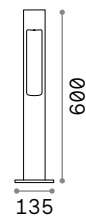

IP44

1,500 Kg / 0,0164 m³
G9 max 1x 15W

€ 160

135205 ■ Anthracit.
246918 ■ Coffee

4000 K
530 lm
307879 € 6,00