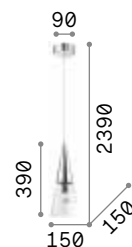

IP20

1,420 Kg / 0,0243 m³
E14 max 1 x 40W

€ 120

017440 Chrome

3000 K
300 lm

101255 € 3,70