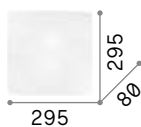

IP20

1,120 Kg / 0,0149 m³
E27 max 2x60W

€ 49

044279 White

101286 3000 K
340 lm

101286 € 2,60

Ocean

Diffuser composed of two glass sheets: the back one with mirror edge and frosted in the middle, the front one with decorative serigraph and glass buttons.