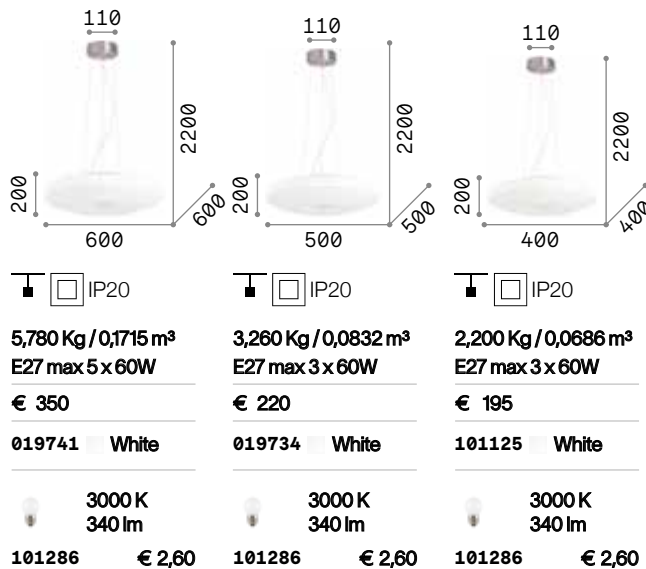

Glory

Satin nickel ceiling rose. White acid-etched blown glass diffuser. Pendant lamps provided with steel cables adjustable in length with automatic blocking mechanisms.