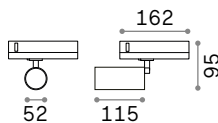

0,560 Kg/0,0024 m³

LED COB CITIZEN Driver ON/OFF included

⊕ IP20 CRI ≥90 50.000 h

Power	Beam	Lumen	CCT	Finish	Code	€
22 W	30°	1850 lm	3000 K	White	316192	125 new
				Black	316208	125 new