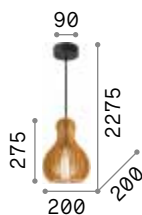

Citrus

Body with painted multilevel wood elements. Power cable coated with black fabric.

IP20

0,660 Kg / 0,0173 m³

E27 max 1x60W

€ 152

159843 Wood

3000 K
910 lm

119571 € 6,00

IP20

0,720 Kg / 0,0242 m³

E27 max 1x60W

€ 160

159850 Wood

3000 K
910 lm

119571 € 6,00

IP20

0,510 Kg / 0,0148 m³

E27 max 1x60W

€ 135

159867 Wood

3000 K
910 lm

119571 € 6,00

Lugano

Matt varnished metal ceiling cup. Power cable coated with fabric with antique brass metal bulb socket cover. Ceramic diffuser.

IP20

2,950 Kg / 0,0618 m³

E27 max 3x60W

€ 385

206875 White

3000 K
900 lm

123899 € 6,00

IP20

0,850 Kg / 0,0090 m³

E27 max 1x60W

€ 138

206806 White

3000 K
900 lm

123899 € 6,00

IP20

0,860 Kg / 0,0068 m³

E27 max 1x60W

€ 138

206820 White

3000 K
900 lm

123899 € 6,00