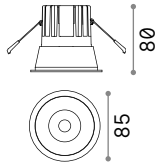

Game Trim Round

LED COB CREE Driver ON/OFF included - CRI ≥80

⌀ 75 mm
0,280 Kg/0,0011 m³

Power	Beam	Lumen	CCT	Finish	Code	€
11W	36°	1000 lm	2700 K	White	+ [ ] 285429	47
				Silver	+ [ ] 192284	47
		1100 lm	3000 K	White	+ [ ] 192291	47
				Black	+ [ ] 192277	47
				Gold	+ [ ] 192307	47
1250 lm	4000 K	White	+ [ ] 267975	47