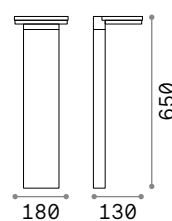

IP65

1,840 Kg / 0,0163 m³
LED 10W / 1200/1250 lm

€ 135

285559 ■ Anthracit. 3000K
250823 ■ Anthracit. 4000K