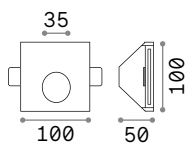

Walky

☐ IP20
☒ CRI ≥ 90
50.000 h GYPSUM

LED SMD AND DRIVER Included

Power	Lumen	CCT	Finish	Code	€
1W	55 lm	3000 K	White	249834	63

☐ 100 x 100mm

0,580 Kg/0,0009 m³