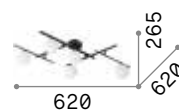

2,400 Kg / 0,0591 m³
G9 max 5 x 4W

1,500 Kg / 0,0397 m³
G9 max 3 x 4W

€ 250

€ 160

328225	White	new	328201	White	new
328218	Black	new	311357	Black	new
311364	Gold	new	311340	Gold	new

3000 K
510 lm

3000 K
510 lm

305486 € 6,00

305486 € 6,00