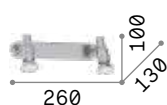

0,400 Kg / 0,0025 m³
GU10 max 2x 50W

€ 45

142081 White
142050 Chrome
018836 Nickel