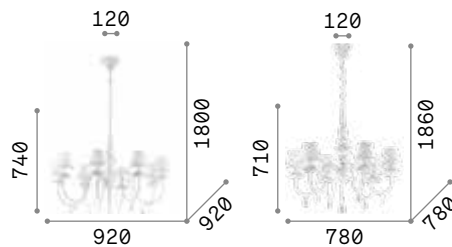

IP20

6,820 Kg / 0,1975 m³
E14 max 8 x 40W

€ 560

035574 White
111896 Black

3000 K
370 lm

101231 € 2,50

IP20

4,800 Kg / 0,1451 m³
E14 max 6 x 40W

€ 450

035581 White
111872 Black

3000 K
370 lm

101231 € 2,50