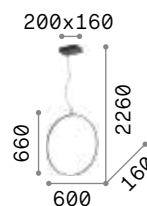

IP20

1,060 Kg / 0,0384 m³
LED 33W / 3550 lm

€ 255

291376 ■ Black