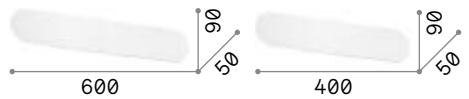

■ IP20

0,930 Kg / 0,0051 m³
LED 30W / 3850 lm

€ 160

273945 White
285306 Black
285313 Brass

■ IP20

0,640 Kg / 0,0032 m³
LED 20W / 2250 lm

€ 140

273914 White
285283 Black
285290 Brass