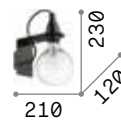

Minimal

Metal frame with colored varnish finish. Power cable with fabric coating.

LED

Bulbs LED E27 8W Globo D125 trasparente 3000 K included.
Cod. **101347**

045191

045214

IP20

0,720 Kg / 0,0164 m³
E27 max 1x 60W

€ 77

045191 White

045214 Black

3000 K
1020 lm

101347 € 8,00

P. 116