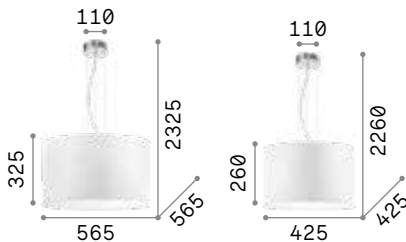

P. 449

Wheel

Enameled metal circular frame. PVC foil shade, covered with fabric. Steel cables adjustable in length with automatic devices.

2,810 Kg / 0,1412 m³
E27 max 5 x 60W

€ 255

009698 White

123899 € 6,00