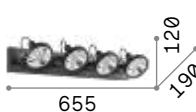

1,270 Kg / 0,0202 m³
GU10 max 4 x 50W

€ 265

200217 White
200255 Black

0,890 Kg / 0,0074 m³
GU10 max 2 x 50W

€ 145

200200 White
200248 Black

0,480 Kg / 0,0034 m³
GU10 max 1 x 50W

€ 75

200194 White
200231 Black

3000 K
800 lm

189031 € 15,00

3000 K
800 lm

189031 € 15,00

3000 K
800 lm

189031 € 15,00