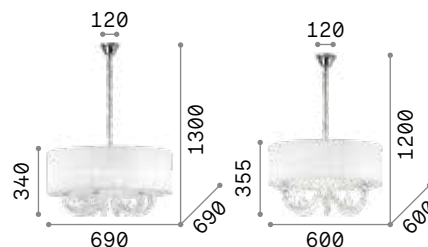

Swan

Chrome metal frame. Hand-shaped blown glass body. Cut crystal decorative elements. Pleated organza shade. Velvet chain cover.

IP20

IP20

6,420 Kg / 0,2708 m³
E14 max 6 x 40W

4,770 Kg / 0,1632 m³
E14 max 3 x 40W