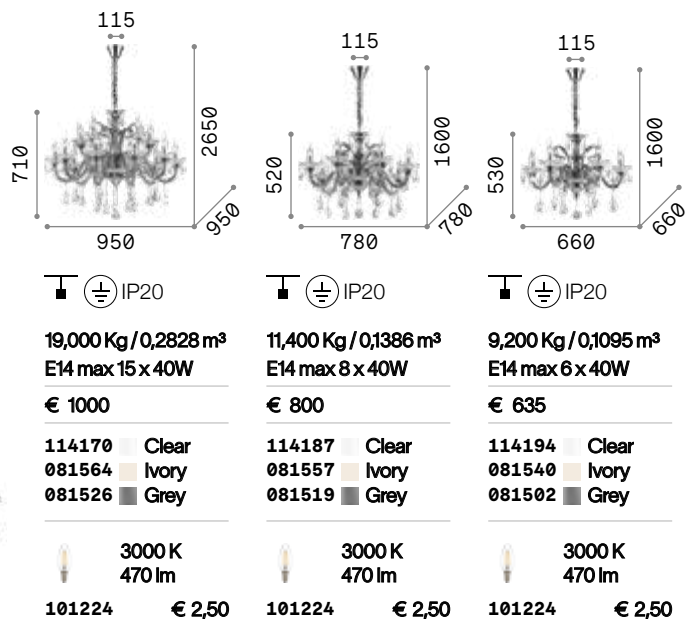

114170

081564

081526

Rose

Blown glass chandelier with chrome metal details. Cut-crystals octagons and drops. Velvet chain cover.

IP20

7,630 Kg / 0,1321 m³
E14 max 8 x 40W

€ 560