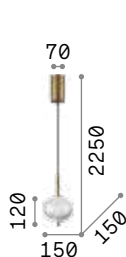

Decor

Metal frame and ceiling rose with satin brass finish. Clear acrylic diffuser decorated with frosted crystal effect. Black PVC cable.

LED LED source 3000 K, 20.000 h life.

IP20

0,700 Kg / 0,0078 m³
LED 7W / 850 lm

€ 110

292076 Clear