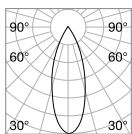

m	lx	øm
1	2707	0,56
2	676	1,13
3	300	2,26
4	169	2,83
5	108	3,39