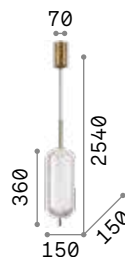

IP20

1,400 Kg / 0,0173 m³
LED 20W / 2600 lm

€ 180

292113 Clear