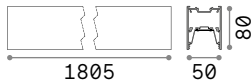

3,860 Kg/0,0269 m³
Cable length 2150 mm

LED SMD OSRAM Driver TRIDONIC ON/OFF included - UGR <13

Power	Beam	Lumen	CCT	Finish	Code	€
30 W	30°	2750 lm	3000 K	White	192499	430
				Black	192475	430
		2900 lm	4000 K	White	192444	430
				Black	192420	430

DIMMABLE DRIVER* Optional

	Power	Output	Measure (LxHxW)	Code	€
1-10V	39 W	700 mA	280x21x30 mm	216416	145
DALI/Push	38 W	700 mA	280x21x30 mm	216270	160

MOUNTING KIT Required - Page 641

Light beam: ACCENT