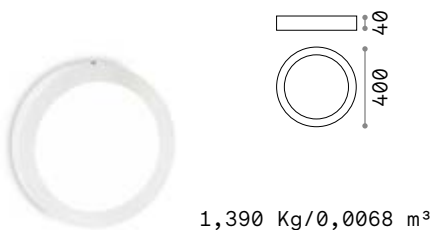

LED SMD Driver ON/OFF included

Power	Beam	Lumen	CCT	Finish		Code	€
36 W	110°	4300 lm	3000 K	White	☐	240367	85
			4000 K	White	☐	321684	85 new