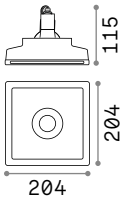

Glass diffuser

Power	Weight	Volume	Finish	Code	€
max 50W	0,430 Kg	0,0023 m ³	White	139029	15

Zephyr

□ IP20
 ✎ GYPSUM

□ 123 x 123 mm
 0,880 Kg/0,0032 m³

GU10 Not included - Recommended bulb 108292

Power	Finish		Code	€
max 35W	White	□	150284	15