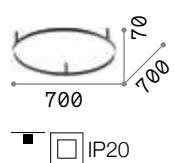

■ □ IP20
1,430 Kg / 0,0852 m³
LED 38W / 4300 lm
€ 240

265995 ■ White
266008 ■ Black