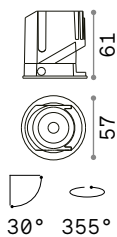

0,400 Kg/0,0003 m³

LED COB CITIZEN Required - Driver TRIDONIC ON/OFF included

Power	Beam	Lumen	CCT	Finish	Code	€
13 W	36°	1000 lm	3000 K	Black	279602	50

DIMMABLE DRIVER* Optional

	Power	Output	Measure (LxHxW)	Code	€
1-10V / Push	20 W	350 mA	108x22x52 mm	287867	75
DALI / Push	20 W	350 mA	120x29x51 mm	287874	80