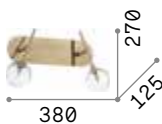

■ □ IP20

0,550 Kg / 0,0049 m³
G4 max 2 x 2W

€ 138

200347 ■ Brass