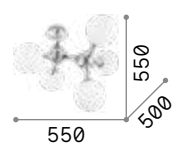

IP20

3,200 Kg / 0,1012 m³
E14 max 5 x 28W

€ 210

073712 White
241050 Brass

3000 K
480 lm

101200 € 2,50

P. 173