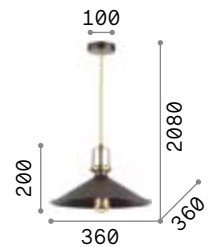

IP20

0,960 Kg / 0,0231 m³
E27 max 1x60W

€ 86

238210 White
249087 Black

3000 K
340 lm

101286 € 2,60