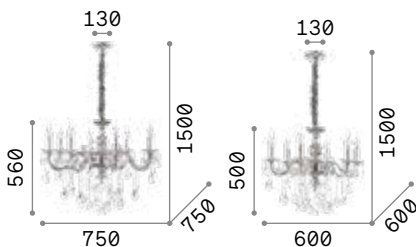

Impero

Cast metal frame with silver antique-like finish. Cut crystal decorative elements. Velvet chain cover.

IP20

7,500 Kg / 0,0454 m³
E14 max 8 x 40W

€ 850

014395 Silver

3000 K
470 lm
101224 € 2,50

IP20