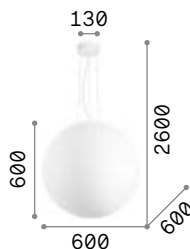

IP20

2,750 Kg / 0,2746 m³
E27 max 1x 60W

€ 475

272139 White

3000 K
2180 lm

151786 € 7,50