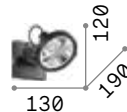

1,270 Kg / 0,0202 m³
GU10 max 4 x 50W

€ 265

200217 White
200255 Black

0,890 Kg / 0,0074 m³
GU10 max 2 x 50W

€ 145

200200 White
200248 Black

0,480 Kg / 0,0034 m³
GU10 max 1 x 50W

€ 75

200194 White
200231 Black

3000 K
800 lm

189031 € 15,00

3000 K
800 lm

189031 € 15,00

3000 K
800 lm

189031 € 15,00