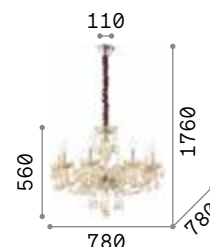

114170

081564

081526

Rose

Blown glass chandelier with chrome metal details. Cut-crystals octagons and drops. Velvet chain cover.

IP20

7,630 Kg / 0,1321 m³
E14 max 8 x 40W

€ 560