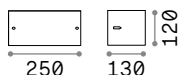

Rex-2

Powder coated die-cast aluminum body available in different colors: anthracite or white. White acrylic diffuser.