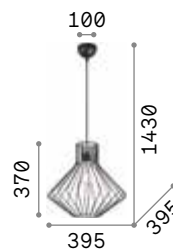

1,470 Kg / 0,0709 m³
E27 max 1x60W

€ 214

200903 White
167497 Black

2200 K
440 lm

151694 € 6,00