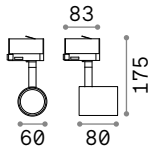

Spot - Mouse Track

0,250 Kg/0,0016 m³

GU10 Not included - Recommended bulb 108292

Power	Finish		Code	€
max 50W	White		229706	47
	Black		229720	47
	Brass		269634	47

P. 324 P. 422