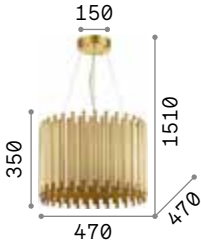

Pan

Metal frame. Diffusers made of decorative elements with metal tube shape of different length. Steel cables adjustable in length.

13,920 Kg / 0,1355 m³
E27 max 5 x 60W

€ 830

208817 ■ Gold

3000 K
910 lm

119571