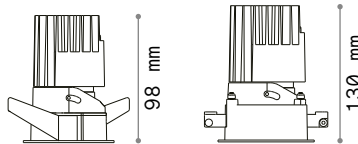

Zeus - Source

0,300 Kg/0,0014 m³

LED COB CITIZEN Required - Driver ON/OFF included

Power	Beam	Lumen	CCT	Finish	Code	€
13W	40°	980 lm	2700 K	Grey	324807	65 new
		1020 lm	3000 K	Grey	324814	65 new
		1050 lm	4000 K	Grey	324821	65 new

DIMMABLE DRIVER* Optional

	Power	Output	Measure (LxHxW)	Code	€
1-10V	21W	350 mA	122x25x40 mm	324906	35 new
DALI/Push	20W	350 mA	120x29x51 mm	324913	70 new

0,590 Kg/0,0029 m³

LED COB CITIZEN Required - Driver ON/OFF included

Power	Beam	Lumen	CCT	Finish	Code	€
21W	40°	1850 lm	2700 K	Grey	324838	105 new
		1900 lm	3000 K	Grey	324845	105 new
		2100 lm	4000 K	Grey	324852	105 new

DIMMABLE DRIVER* Optional

	Power	Output	Measure (LxHxW)	Code	€
1-10V/Push	20W	500 mA	110x22x52 mm	324920	60 new
DALI/Push	20W	500 mA	120x29x51 mm	324937	70 new

Light beam: ACCENT

m	lx	øm
1	1714	0,76
2	429	1,50
3	190	2,30
4	107	3,10
5	69	3,80

m	lx	øm
1	3174	0,81
2	794	1,60
3	353	2,40
4	198	3,20
5	127	4,00

CRI≥90 13W 40° 1020lm 3000K

CRI≥90 21W 40° 1900lm 3000K

* The dimmable power supplies must be ordered in concomitance with the product and will be included inside the fittings by replacing the on-off power supply. ** Lens 40° included.