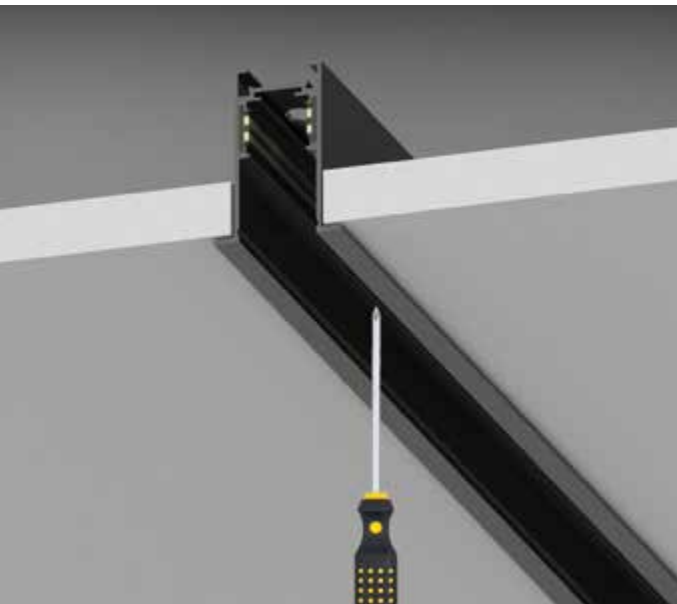

Ego - Assembly plans

Ego - Drivers

DRIVER MEANWELL ON/OFF Required

Power	Output	Class	Measure(LxHxW)	Driver box	Code	€
75 W	48 Vdc	⊕	171x37x62 mm	255x55x75 mm	223155	140
100 W	48 Vdc	⊕	220x37x68 mm	330x60x80 mm	223162	185
150 W	48 Vdc	⊕	228x37x68 mm	330x60x80 mm	223179	205
240 W	48 Vdc	⊕	244x39x68 mm	330x60x80 mm	224275	230

DRIVER BOX Optional

Material	Measure(LxHxW)	Color	Code	€
Metal	255x55x75 mm	White	302379	25
		Black	302362	25
	330x60x80 mm	White	302355	30
		Black	302348	30

MAGNETIC DRIVER Required - Cable length 2000 mm It replaces Driver + Main connector

Power	Output	Class	Measure(LxHxW)	Code	€
100 W	48 Vdc	□	297x20x16 mm	296302	90
150 W	48 Vdc	□	268x43x16 mm	325750	95 new
200 W	48 Vdc	□	268x43x16 mm	325767	110 new

* Codes **325750** and **325767** suggested use with HIGH and RECESSED versions.