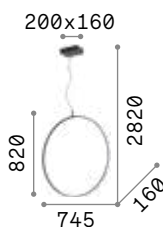

Circus

Powder coated metal ceiling rose and frame with black finish. Opal polycarbonate external diffuser. PVC electrical cable.

LED LED source 3000 K, 20.000 h life.

IP20

1,130 Kg / 0,0593 m³
LED 36W / 4250 lm

€ 290

291406 ■ Black