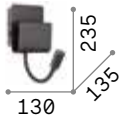

Probe

White or black powder coated aluminum body. Double diffuser: upper diffuser made of acrylic, lower diffuser with flexible arm.

LED LED source 3000 K, 20.000 h life.

ON OFF Lamp with integrated switch.

USB Lamp with integrated USB socket.

■ IP20

0,870 Kg / 0,0021 m³
LED 9W / 700 lm

€ 150

243160 ■ White
237930 ■ Black