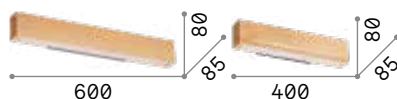

Craft

Matt black varnished metal base. Natural wood body. Satin opal color polycarbonate diffuser. Downward light emission.

LED LED source 3000 K, 20.000 h life.

■  IP20

1,000 Kg / 0,0083 m³

LED 18W / 2200 lm