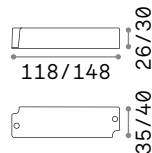

IP68

IP68

0,280 Kg / 0,0008 m³
LED 2W / 210 lm

0,330 Kg / 0,0008 m³
LED 2W / 210 lm

Driver
Not included
Required

Driver
Not included
Required

€ 100

€ 130 / 150

€ 75 / 80

€ 190 / 210

212623 Steel 15°
212647 Steel 40°

222820 Steel
222837 Steel

226187 20W
226194 35W

226200 100W
226217 185W