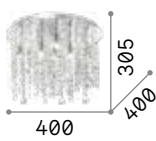

IP20

2,840 Kg / 0,0379 m³
G9 max 8 x 40W

€ 310

052991 Chrome

305486 3000 K
510 lm € 6,00