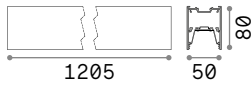

Fluo Accent

2,760 Kg/0,0183 m³
Cable length 2150 mm

LED SMD OSRAM Driver TRIDONIC ON/OFF included - UGR <13

Power	Beam	Lumen	CCT	Finish	Code	€
30 W	30°	2750 lm	3000 K	White	192611	360
				Black	192581	360
		2900 lm	4000 K	White	192543	360
				Black	192529	360

DIMMABLE DRIVER* Optional

	Power	Output	Measure (LxHxW)	Code	€
1-10V	39 W	700 mA	280x21x30 mm	216416	145
DALI/Push	38 W	700 mA	280x21x30 mm	216270	160