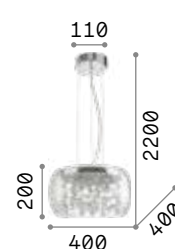

5,890 Kg / 0,0876 m³
G9 max 5 x 40W

€ 445

031743 Clear
197661 SmokyGrey

3000 K
510 lm

305486 € 6,00

LED Bulbs LED G9 4W 3000 K included.
Cod. 209043