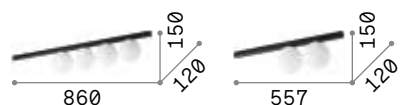

1,550 Kg / 0,0240 m³
G9 max 3 x 4W

€ 115

328454 ■ White
310688 ■ Black
328461 ■ Brass

1,200 Kg / 0,0145 m³
G9 max 2 x 4W

€ 75

328430 ■ White new
310671 ■ Black new
328447 ■ Brass new

3000 K
510 lm

305486 € 6,00

3000 K
510 lm

305486 € 6,00