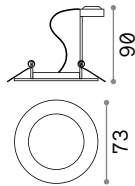

Jazz

IP20 ZINC

⌀ 60 mm
0,110 Kg/0,0019 m³
Purchase Qty. 3 pieces

GU10 Not included - Recommended bulb 108292

Power	Finish		Code	€
max 50W	White		083117	10
	Ant. Brass		083124	10
	Chrome		083070	10
	Black		243818	10
	Nickel		083087	10