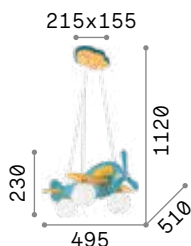

Avion

Matt painted wooden body and ceiling cup. Chrome metal details. Blown and acid-etched white glass diffusers.

IP20

2,440 Kg / 0,0618 m³
E14 max 3x 28W

€ 190

136325 Blue
136318 Red

3000 K
420 lm

101217 € 2,50