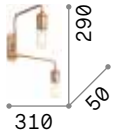

305486 € 6,00

305486 € 6,00

P. 100 P. 334 P. 495 P. 524

Triumph

Totally metal frame with black or antiqued brass finish. AP models with power cable coated with fabric with switch and plug included.

Lamp with integrated switch.