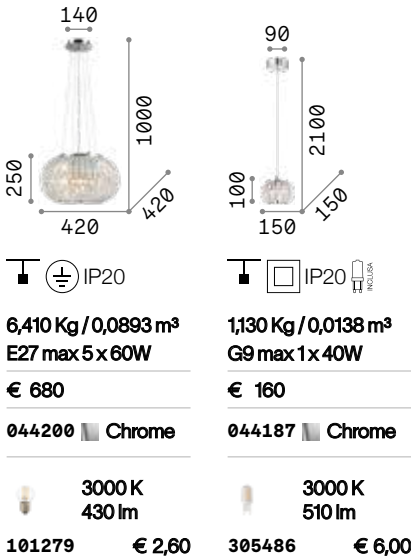

Calypso

Chrome metal frame. Cut crystal decorative elements. Suspension lamps with steel wires adjustable in length with automatic devices.

LED Bulbs LED G9 4W 3000 K included in model **044187**. Cod. **209043**

P. 454