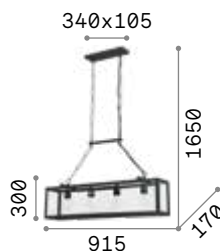

Igor

Metal body with matt black enamel finish. Shade made of clear glass slabs.

IP20

8,810 Kg / 0,0941m³
E27 max 4 x 60W

€ 390

092942 ■ Black

2200 K
440 lm
151694 € 6,00