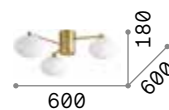

305486 € 6,00

Hermes new

Plated metal base and frame. White blown acid-etched glass diffusers. Available finishes: white or satin brass.

Bulbs LED G9 4W 3000 K included.
Cod. **209043**

2,500 Kg / 0,0296 m³
G9 max 5 x 28W