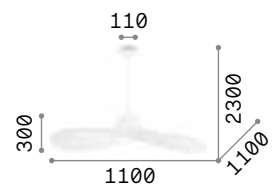

IP20

2,560 Kg / 0,2012 m³
E27 max 1x60W

€ 385

174396 White
219875 Ivory
174402 Black

3000 K
900 lm

101354 € 8,00