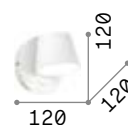

■ IP20

0,450 Kg / 0,0034 m³
LED 6W / 530 lm

€ 80

167152 ■ White
167121 ■ Black