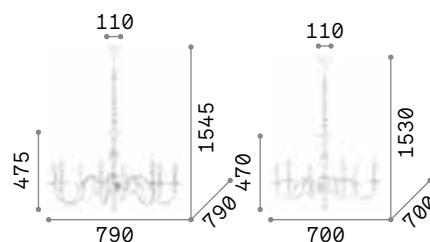

101248 € 2,50

Justine

Metal ceiling rose and frame with casted arms. White matt varnish finish. Velvet chain cover.

IP20

4,550 Kg / 0,3281 m³
E14 max 8 x 40W

€ 495

197524 White

3000 K
430 lm