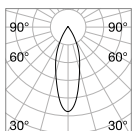

m	lx	øm
1	553	0,58
2	138	1,16
3	61	1,75
4	35	2,33
5	22	2,91