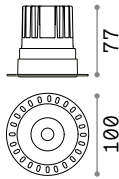

Game Trimless

⌀ 75 mm

0,300 Kg/0,0011 m³

LED COB CREE Driver ON/OFF included - CRI ≥80

Power	Beam	Lumen	CCT	Finish	Code	€
11W	36°	1100 lm	3000 K	White	319667	50 <i>new</i>
				Black	319650	50 <i>new</i>