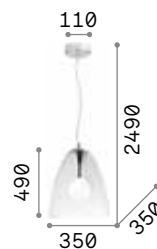

4,370 Kg / 0,1017 m³
E27 max 1x 60W

€ 298

016931 Clear

3000 K
900 lm

101354 € 8,00