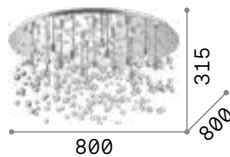

11,250 Kg / 0,1524 m³
G9 max 15 x 40W

7,420 Kg / 0,0920 m³
G9 max 12 x 40W

3,590 Kg / 0,0344 m³
G9 max 8 x 40W

1,500 Kg / 0,0149 m³
G9 max 5 x 40W

€ 760

€ 510

€ 305

€ 155

101194 White
030784 Chrome

101187 White
022239 Chrome

101170 White
022222 Chrome

094687 Chrome

3000 K
510 lm

3000 K
510 lm

3000 K
510 lm

3000 K
510 lm

305486 € 6,00

305486 € 6,00

305486 € 6,00

305486 € 6,00