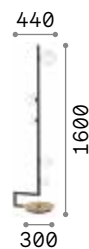

Birds

Varnished metal frame with satin brass decorative disc. White acid-etched blown glass diffusers. PVC cable with switch and plug. Color: matt black with satin brass detail.

LED Bulbs LED G9 4W 3000 K included.
Cod. **209043**

ON
OFF Lamp with integrated switch.

IP20

5,640 Kg / 0,1536 m³
G9 max 5 x 15W

€ 340

273662 ■ Black

3000 K
510 lm
305486 € 6,00