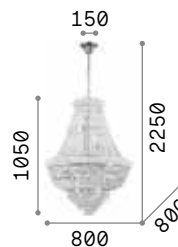

IP20

20,000 Kg / 0,8284 m³
E14 max 24 x 28W

€ 1650

243597 Chrome
243528 Brass

3000 K
470 lm

101224 € 2,50