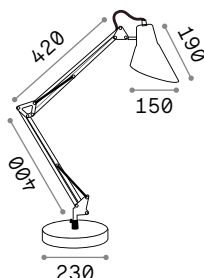

Sally

Metal technical lamp with white, matt black finish or black with copper joints. Jointed and spring balanced arm. Adjustable diffuser.

Lamp with integrated switch.

■ □ IP20

193946

265285

061160

2,600 Kg / 0,0132 m³
E27 max 1x 42W

€ 85

193946 ■ White
265285 ■ Black
061160 ■ Black Copper

123899 3000 K
900 lm
€ 6,00

Wally

Metal technical lamp with white, matt black finish or black with copper joints. Jointed and spring balanced arm. Adjustable diffuser.

Lamp with integrated switch.

■ □ IP20

193991

265278

061191

2,450 Kg / 0,0111 m³
E27 max 1x 42W

€ 85

193991 ■ White
265278 ■ Black
061191 ■ Black Copper

101286 3000 K
340 lm
€ 2,60

P. 543