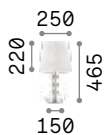

Queen

Gilded metal frame with cut crystal base and decorative elements. PVC foil shade covered with quilted decoration and gold glitters.

Lamp with integrated switch.

2,300 Kg / 0,0886 m³
E27 max 1x60W

€ 210

077758 ■ Gold

3000 K
910 lm

119571

€ 6,00

1,360 Kg / 0,0460 m³
E27 max 1x60W

€ 140

077741 ■ Gold

3000 K
910 lm

119571

€ 6,00

0,900 Kg / 0,0137 m³
E27 max 1x60W

€ 120

077734 ■ Gold

3000 K
910 lm

119571

€ 6,00

P. 566

Le Roy

Chrome metal frame and base with cut crystal decorative elements. PVC foil shade covered with fabric with quilted decoration and silver brilliants.

Lamp with integrated switch.

2,300 Kg / 0,0919 m³
E27 max 1x60W

€ 195

073408 ■ Chrome

3000 K
910 lm

119571

€ 6,00

1,360 Kg / 0,0456 m³
E27 max 1x60W

€ 127

073422 ■ Chrome

3000 K
910 lm

119571

€ 6,00

0,900 Kg / 0,0234 m³
E27 max 1x60W

€ 110

073439 ■ Chrome

3000 K
910 lm

119571

€ 6,00