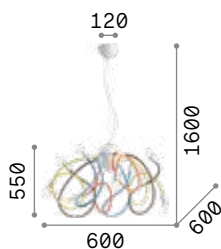

Multiflex

Metal structure finished with matt paint. Flexible arms covered with rubber. Steel wire adjustable in length with automatic blocking mechanism.