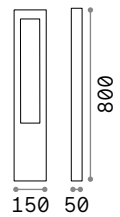

IP44

1,150 Kg / 0,0092 m³
G9 max 1x15W

€ 180

136035 White
136042 Grey
136028 Anthracit.
136059 Black
213361 Coffee

4000 K
530 lm
307879 € 6,00