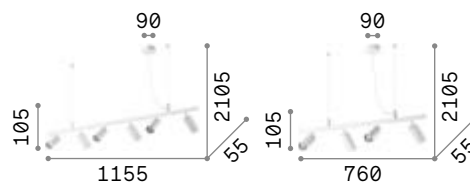

2,700 Kg / 0,0360 m³
GU10 max 6 x 28W

€ 350

231433 White
231396 Black
244648 Brass

3000 K
540 lm

123943 € 3,50

2,310 Kg / 0,0243 m³
GU10 max 4 x 28W

€ 275

231372 White
231341 Black
244624 Brass

3000 K
540 lm

123943 € 3,50