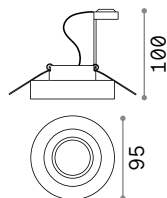

Blues

IP20 GLASS

⌀ 60 mm
0,281 Kg/0,0031 m³
Purchase Qty. 3 pieces

GU10 Not included - Recommended bulb 108292

Power	Finish	Code	€
max 50W	Clear	083254	24
	White	113999	24
	Smoky Grey	113982	24