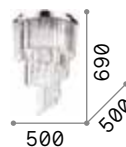

IP20

13,840 Kg / 0,1563 m³
E14 max 12 x 40W

€ 725

168937 Chrome
213507 Gold

101224 3000 K
470 lm

€ 2,50