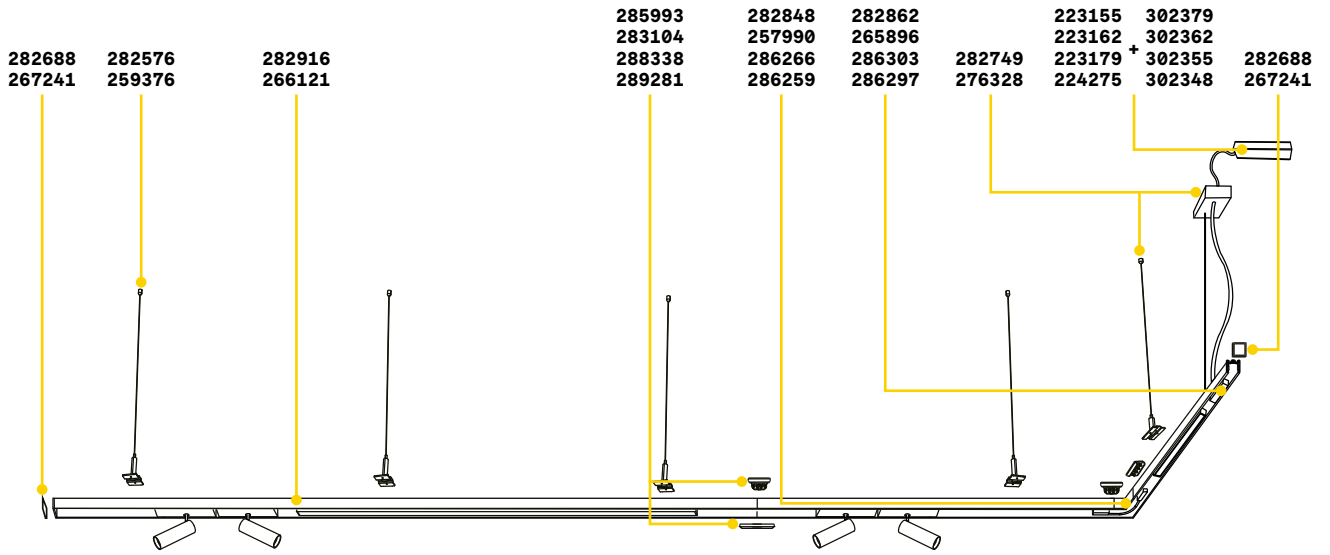

Ego - Assembly plans

PROFILE LOW

Ego - High

TRACK HIGH No mounting kit required, direct ceiling installation
Maximum length per power source: 25 meters

Length	Weight	Volume	Finish	Code	€
1000 mm	0,80 Kg	0,0023 m ³	White	282886	62
			Black	258027	62
2000 mm	1,60 Kg	0,0046 m ³	White	282893	125
			Black	266145	125