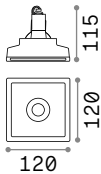

Zephyr

□ IP20
✎ GYPSUM

□ 123 x 123 mm
0,880 Kg/0,0032 m³

GU10 Not included - Recommended bulb 108292

Power	Finish		Code	€
max 35W	White	□	150284	15