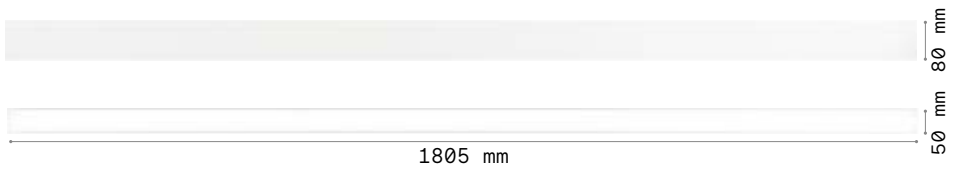

Fluo Bi-Emission 1800