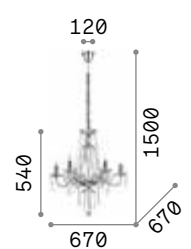

Amadeus

Metal chrome frame. Decorative elements made of blown glass and cut crystals. Velvet chain cover.

IP20

8,200 Kg / 0,1574 m³
E14 max 8 x 40W

€ 568

168777 Clear

3000 K
470 lm

101224 € 2,50