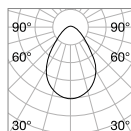

CRI≥90 26W 80° 3850lm 3000K

m	lx	øm
1	1638	1,50
2	410	3,00
3	182	4,40
4	102	5,90
5	66	7,40