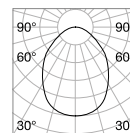

m	lx	øm
1	591	1,84
2	147	3,69
3	65	5,53
4	36	7,38
5	23	9,23