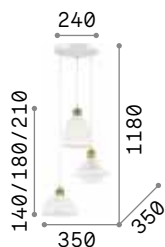

159867 Wood

3000 K
910 lm

119571 € 6,00

Lugano

Matt varnished metal ceiling cup. Power cable coated with fabric with antique brass metal bulb socket cover. Ceramic diffuser.

IP20

2,950 Kg / 0,0618 m³

E27 max 3x60W