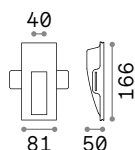

LED SMD AND DRIVER Included

Power	Lumen	CCT	Finish	Code	€
1W	55 lm	3000 K	White	249827	63

☐ 81 x 166 mm

0,580 Kg/0,0012 m³

Light beam: **ASYMMETRICAL**