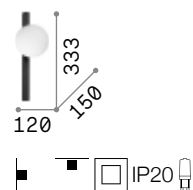

0,500 Kg / 0,0081 m³
G9 max 1x 4W

€ 50

328478 White new
310664 Black new
311319 Brass new

3000 K
510 lm
305486 € 6,00

P. 349