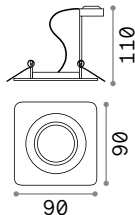

Lounge

IP20 ZINC

30° ⌀ 70 mm
0,160 Kg/0,0011 m³
Purchase Qty. 3 pieces

GU10 Not included - Recommended bulb 108292

Power	Finish		Code	€
max 50W	White		138978	17