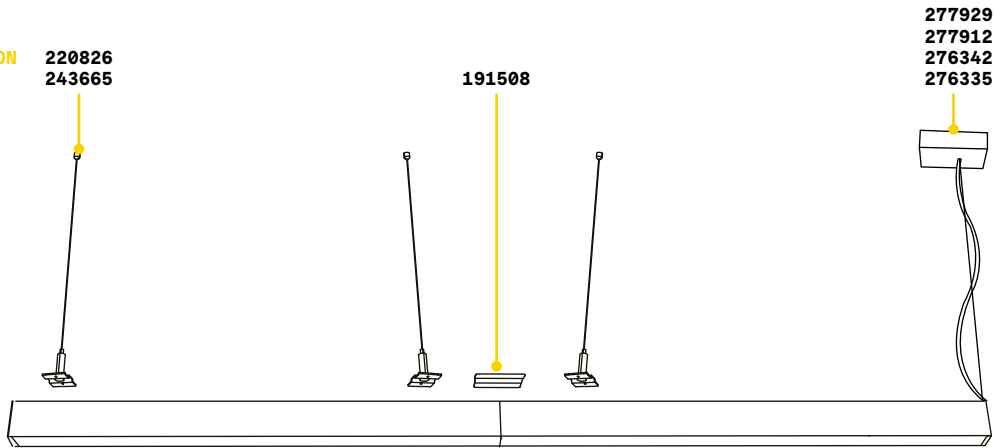

Fluo - Assembly plans

FLUO SUSPENSION