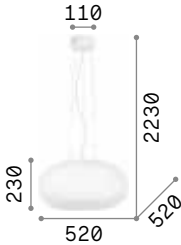

Ulisse

Metal frame coated with matt white enamel. Blown acid-etched white glass diffuser. Suspension models provided with steel cables adjustable in length with automatic blocking mechanisms.