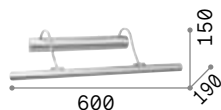

■ IP20

1,090 Kg / 0,0181 m³
G9 max 4 x 40W

€ 138

017303 Chrome
017297 Nickel
017310 Ant. Brass

3000 K
510 lm

305486 € 6,00