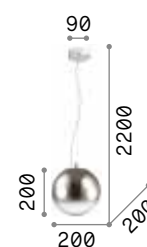

IP20

1,130 Kg / 0,0272 m³
E27 max 1x60W

€ 95

140711 FadeChrome

3000 K
910 lm

119571 € 6,00