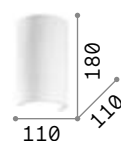

■ IP20

0,950 Kg / 0,0034 m³
G9 max 1x 40W

€ 45

214696 White

3000 K
510 lm

305486 € 6,00