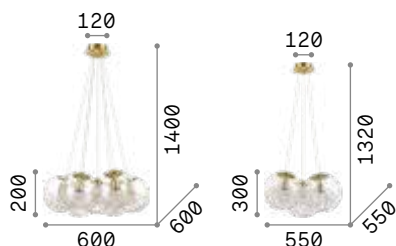

Mapa Sat

Metal frame with nickel or brass finish. Clear blown glass diffuser with internal aluminum threads decoration.