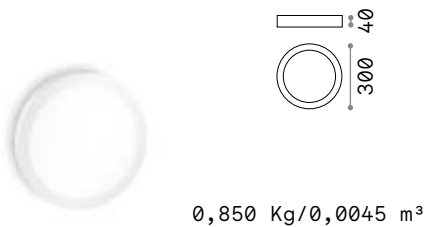

LED SMD Driver ON/OFF included

Power	Beam	Lumen	CCT	Finish		Code	€
25 W	110°	2600 lm	3000 K	White	☐	138619	50
			4000 K	White	☐	321738	50 new