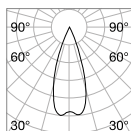

m	lx	Øm
1	3646	0,65
2	911	1,30
3	405	1,90
4	228	2,60
5	146	3,20