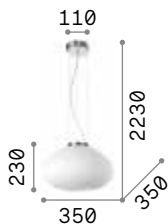

2,060 Kg / 0,0705 m³
E27 max 1x 60W

€ 185

285184 Chrome
264547 Brass

3000 K
900 lm

123899 € 6,00