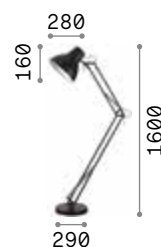

IP20

8,500 Kg / 0,0771 m³
E27 max 1x 42W

€ 250

265292 ■ Black

3000 K
950 lm

101330 € 7,50

P. 479