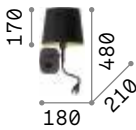

Matt black varnished metal frame. One single switch to control independently both lighting sources.

LED LED source 3000 K, 20.000 h life.

IP20

0,630 Kg / 0,0156 m³
E14 max 1x40W +
LED 1,5W / 100 lm

€ 110

158242 Black