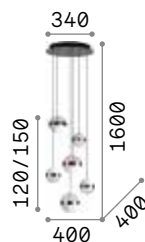

IP20

5,500 Kg / 0,0540 m³
LED 56W / 5750 lm

€ 650

321172 White **new**