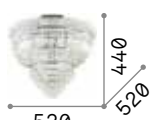

IP20

6,310 Kg / 0,1413 m³

E14 max 6 x 28W

€ 950

207186 **Chrome**
201016 **Brass**

3000 K
470 lm

101224 € 2,50