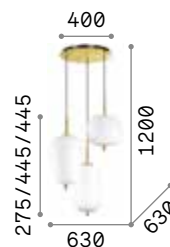

IP20

8,600 Kg / 0,2150 m³
LED 60,2W / 5300 lm

€ 415

224541 White

Blossom

Chrome metal frame and ceiling cup.
Clear blown glass diffuser with amber
or smoky finish. Clear PVC power
cable.

IP20

1,890 Kg / 0,0705 m³
E27 max 1x 60W