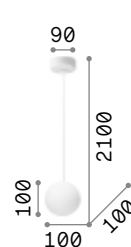

IP20

0,041 Kg / 0,0027 m³
G9 max 1x15W

€ 50

310800 White ^{new}

3000 K
510 lm

305486 € 6,00