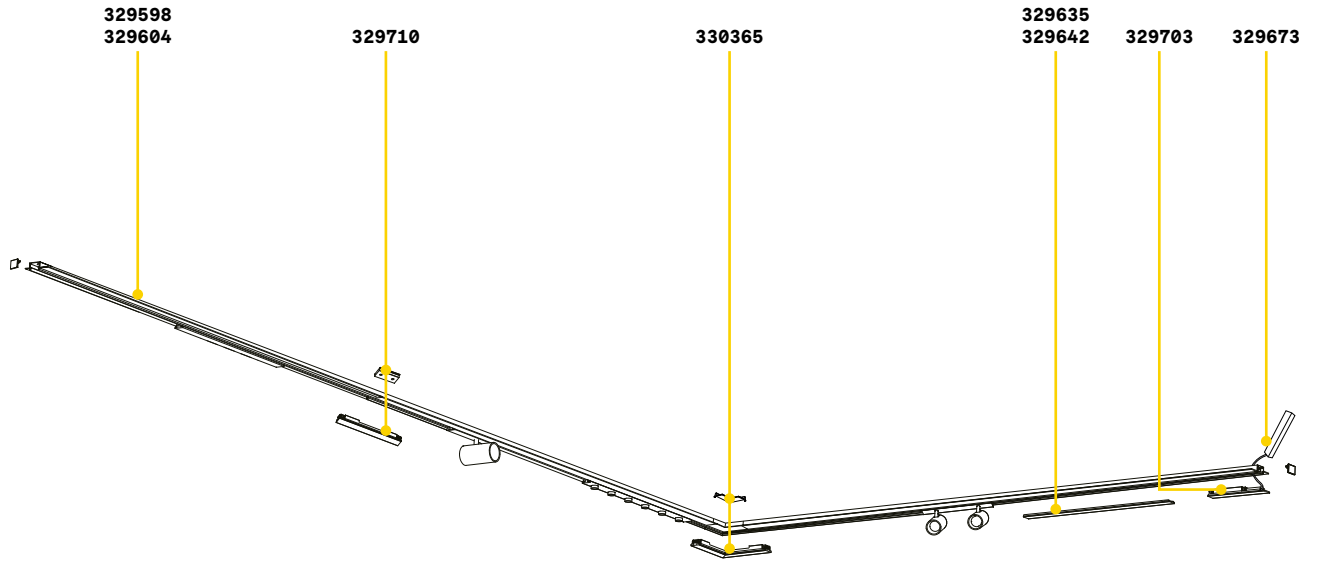

Stick - Assembly plans

BLINDED COVER