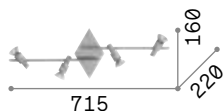

123943 € 3,50

3000 K
540 lm

123943 € 3,50

P. 427

Slem

Metal structure with white, chrome or satin nickel. Adjustable body: rotational and axially movable stem valve.

LED Bulbs LED GU10 7W 3000 K included.
Cod. **123943**