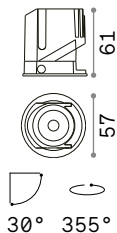

0,400 Kg/0,0003 m³

LED COB CITIZEN Required - Driver TRIDONIC ON/OFF included

Power	Beam	Lumen	CCT	Finish	Code	€
9W	36°	730 lm	3000 K	Black	279596	45

DIMMABLE DRIVER* Optional

	Power	Output	Measure (LxHxW)	Code	€
1-10V	12 W	250 mA	122x25x40 mm	287843	58
DALI / Push	20 W	250 mA	120x29x51 mm	287850	87