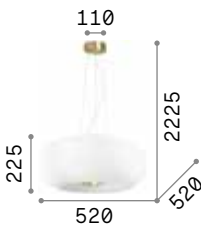

Arizona

Metal frame with satin brass finish. White acid-etched blown glass diffuser with embossed decorative stripes.

LED Bulbs LED GX53 9W 3000 K included.
Cod. 123936