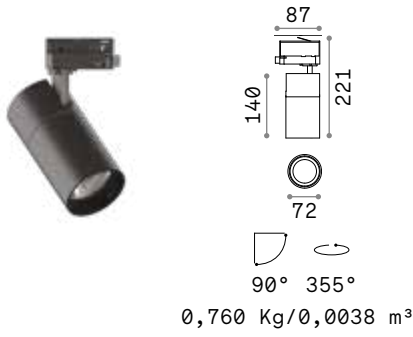

Quick 15W

LED COB CITIZEN

CRI ≥ 80

Power	Beam	Lumen	CCT	Finish	Code	€
15 W	30°	1800 lm	3000 K	White	222509	145
				Black	222523	145
		1950 lm	4000 K	White	222530	145
				Black	222547	145

CRI ≥ 90

Power	Beam	Lumen	CCT	Finish	Code	€
15 W	30°	1550 lm	3000 K	White	222554	145
				Black	222561	145
		1700 lm	4000 K	White	222578	145
				Black	222585	145

FILTER HONEYCOMB

LENS*

SINGLE CONNECTION

Required	Beam	Finish	Code	€
No		Black	222608	9
No	15°	Clear	222592	9
No	45°	Clear	253558	9
No		White	170145	27
No		Black	170152	27

Light beam: ACCENT

m	lx	øm
1	3451	0,51
2	862	1,02
3	383	1,53
4	215	2,04
5	138	2,55

CRI ≥ 80 15W 30° 1800lm 3000K

* The optional lens must be ordered in concomitance with the product and will be mounted inside the product as replacement for the default one.