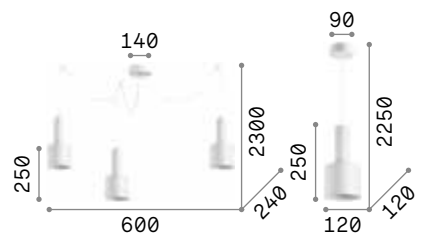

310589

310596

310602

Holly

Metal ceiling rose and diffusers with brushed brass finish or powder coated with white or black finish. Power cables coated with fabric.

IP20

2,740 Kg / 0,0254 m³
E27 max 3 x 60W

€ 190