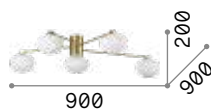

305486 € 6,00

Hermes new

Plated metal base and frame. White blown acid-etched glass diffusers. Available finishes: white or satin brass.

Bulbs LED G9 4W 3000 K included.
Cod. **209043**

2,500 Kg / 0,0296 m³
G9 max 5 x 28W