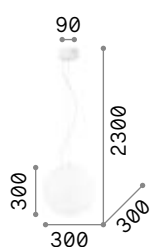

IP20

1,920 Kg / 0,0630 m³
E27 max 1x60W

€ 78

009087 White

3000 K
910 lm

119571 € 6,00