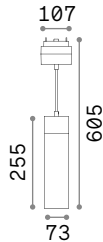

1,080 Kg/0,0056 m³

LED COB CITIZEN UGR <16

Power	Beam	Lumen	CCT	Finish		Code	€
21 W	30°	2100 lm	3000 K	Black	■	222998	200
		2150 lm	4000 K	Black	■	223070	200

Cables length 350 mm

LENS

Required	Beam	Code	€
No	15°	223292	8

Light beam: ACCENT