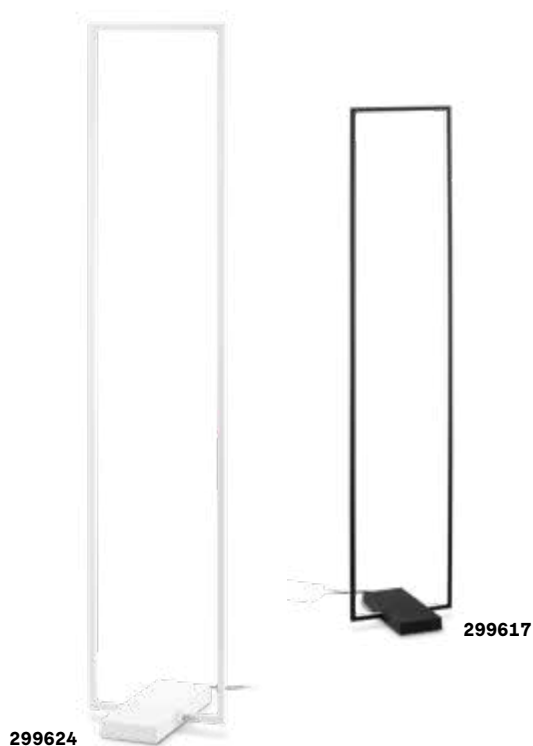

Frame new

Matt white or black varnished metal base and frame. Opal colour plastic diffusers. Direct light emission.

LED LED source 3000 K, 30.000 h life.

**ON
OFF** Lamp with integrated switch.

10,300 Kg / 0,0525 m³
LED 30W / 3000 lm