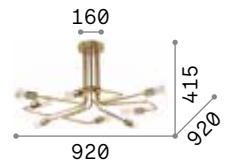

P. 495

P. 524

Triumph

Metal base, arms and bulb socket cover with matt black or antiqued brass finishes.

242378

160313

IP20

3,270 Kg / 0,0454 m³
E27 max 8 x 60W