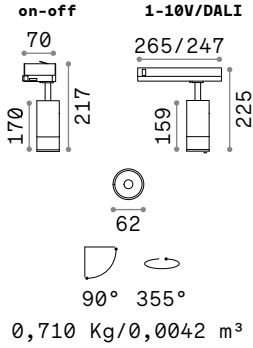

LED COB BRIDGELUX Driver included

Power	Beam	Driver	Lumen	CCT	Finish		Code	€	
15 W	20-55°	On-Off	1550 lm	3000 K	White		286594	73	
					Black		276182	73	
		1-10V	1600 lm	4000 K	White		322094	73	new
					Black		322087	73	new
			1550 lm	3000 K	White		302959	116	
					Black		302942	116	
DALI	1550 lm	3000 K	White		302997	135			
			Black		302980	135