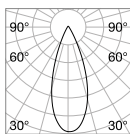

Required	Beam	Finish	Code	€
	LENS	No	20°	Clear	211763	7
			55°	Clear	211770	7
	FILTER HONEYCOMB	No		Black	208671	7
	FILTER ELLIPTICAL	No		Clear	208688	7
	GU10 ADAPTOR WITH LAMPHOLDER INCLUDED - IP20	No		White	208640	16
				Black	208657	16

Light beam: ACCENT

m	lx	øm
1	1653	0,72
2	413	1,44
3	184	2,16
4	103	2,88
5	66	3,60