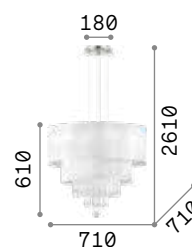

IP20

4,889 Kg / 0,1652 m³
E27 max 6 x 60W

€ 500

068299 White