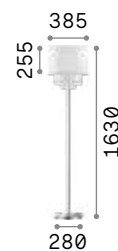

5,720 Kg / 0,0770 m³
E27 max 1x60W

€ 315

068275 White

101354 € 8,00

P. 198

P. 456

P. 511