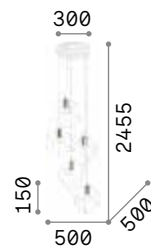

Ice

Matt white or black varnished metal ceiling rose and frame. Metal bulb socket cover with satin brass finish. PVC power cable.

IP20

2,920 Kg / 0,0345 m³
E27 max 5 x 60W

€ 230

237671 ■ White
237664 ■ Black