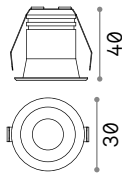

Virus

Source	LED SMD	LED life	50.000 h
Power	3W	Insulation class	II
Driver included	On/Off	IP	20
Drivers available	No	Material	Aluminum
CCT	3000 K	Warranty	5 years
CRI	≥90