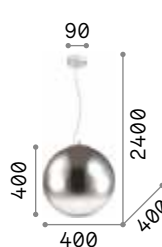

IP20

3,620 Kg / 0,1215 m³
E27 max 1x60W

€ 270

161334 FadeChrome

3000 K
910 lm

119571 € 6,00