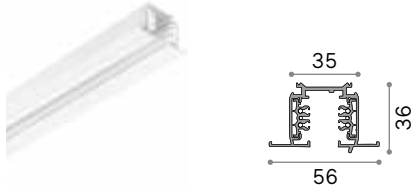

Link Trim DALI - 1-10V

TRACK

Length	Weight	Volume	Finish	Code	€
2000 mm	2,11 Kg	0,0048 m³	White	246895	76
			Black	249629	76

KIT RECESSED END CAP

Required	Finish	Code	€
Yes - 1 Kit x 1000 mm	Aluminum	188195	6
Yes	White	169613	4
	Black	169620	4