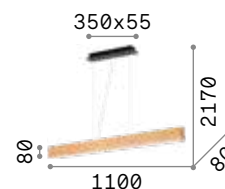

Craft

Matt black varnished metal ceiling cap. Natural wood body. Satin opal color polycarbonate diffuser. Clear PVC cable.

LED LED source 3000 K, 20.000 h life.

IP20

3,400 Kg / 0,0238 m³
LED 37W / 4600 lm