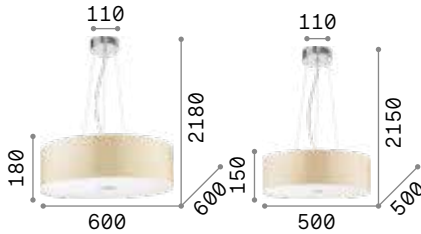

Woody

Chrome metal frame. PVC or fabric shade closed at the bottom with acid-etched glass. Pendant lamps provided with steel cables adjustable in length.