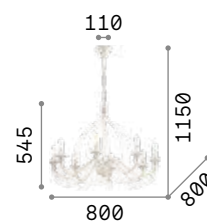

IP20

5,220 Kg / 0,3169 m³
E14 max 8 x 40W

€ 260

005898 White
057194 Rust

3000 K
470 lm
101224 € 2,50