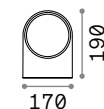

Iko

Powder coated die-cast aluminum body. Tempered and frosted clear glass up-and-down double diffuser. Available finishes: anthracite, white or grey.

018515

092218

018522

IP54

0,600 Kg / 0,0040 m³
E27 max 1x60W

€ 50

018522 White
092218 Grey
018515 Anthracit.

4000 K
600 lm

151960 € 2,00