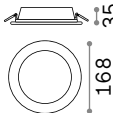

① 150 mm

0,410 Kg/0,0023 m³

LED SMD AND DRIVER Included

Power	Beam	Lumen	CCT	Finish	Code	€
20 W	110°	2600 lm	3000 K	White	123998	35
		2700 lm	4000 K	White	147673	35