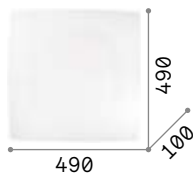

Celine

Enameled metal frame.
Sandblasted clear glass diffuser.
chrome metal glass holders.

IP20

2,540 Kg / 0,0467 m³
E27 max 4x60W

€ 105

044293 White

101286 3000 K
340 lm

101286 € 2,60