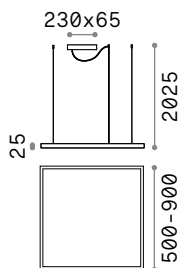

LED SMD Driver ON/OFF included

Measure	Weight	Volume	Power	Driver	Lumen	CCT	Finish		Code	€
500x500	1,730 Kg	0,0422 m³	33 W	On-Off	3300 lm	3000 K	White		259154	210
							Black		259161	210
700x700	2,000 Kg	0,0819 m³	41 W	On-Off	4350 lm	3000 K	White		259178	255
							Black		259185	255
900x900	2,100 Kg	0,1317 m³	53 W	On-Off	5250 lm	3000 K	White		259192	310
							Black		259208	310