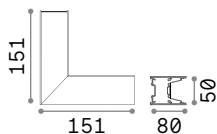

Fluo - Mounting kit

	Required	N° Cables	Cables Length	Finish	Code	€
KIT SUSPENSION	Yes - 1 Kit x power source	1	2000 mm	White	277929	32
				Black	277912	32
		1	5000 mm	White	276342	43
				Black	276335	43
KIT SINGLE CABLE	Yes - 1 Kit x 600 mm	1	2000 mm		220826	13
		1	5000 mm		243665	20
KIT RECESSED	Yes - 1 Kit x 600 mm				191188	25
KIT SURFACE	Yes - 1 Kit x 600 mm				191171	25

Fluo - Optional

CORNER Optional - Driver ON/OFF included - Compatible with Wide versions

0,580 Kg/0,0023 m³

Power	Beam	Lumen	CCT	Finish	Code	€
8 W	105°	950 lm	3000 K	White	191423	120
				Black	191430	120
		1000 lm	4000 K	White	191454	120
				Black	191461	120

BLINDED CORNER Optional - Compatible with Accent versions