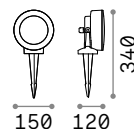

IP66

0,730 Kg / 0,0044 m³
GX53 max 1x10W

€ 90

145310 White
145334 Grey
145358 Black

4000 K
1000 lm

154008 € 5,50

LED

Bulbs LED GX53 10W included.
Settable CCT: 3000 K, 4000 K, 6500 K.

P. 823