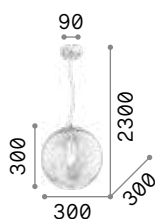

IP20

1,370 Kg / 0,0527 m³
E27 max 1x60W

€ 118

045115 Chrome

3000 K
910 lm

119571 € 6,00