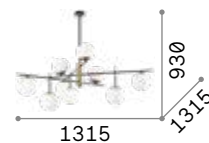

174976

Gourmet

Matt varnished metal ceiling cap and frame. White blown acid-etched glass diffusers. Available finishes: black and satin brass.

■ □ IP20

5,400 Kg / 0,1765 m³
E14 max 9 x 28W

€ 615

289489 ■ Black