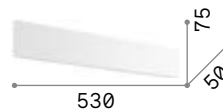

■ IP20

0,590 Kg / 0,0029 m³
LED 23W / 2900/3050 lm

€ 103

179308	White	3000K
277240	White	4000K
282152	Chrome	3000K
179322	Black	3000K
282138	Brass	3000K
282176	Copper	3000K