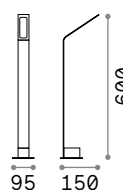

IP54

IP54

1,100 Kg / 0,0127 m³
LED 6,5W / 670/730 lm

0,950 Kg / 0,0096 m³
LED 6,5W / 670/730 lm

€ 140

€ 120

254319	■ Anthracit. 3000K	254388	■ Anthracit. 3000K
268422	■ Anthracit. 4000K	268439	■ Anthracit. 4000K
326733	■ Black 3000K ^{new}	326696	■ Black 3000K ^{new}
326757	■ Black 4000K ^{new}	326719	■ Black 4000K ^{new}
326726	■ Coffee 3000K ^{new}	326689	■ Coffee 3000K ^{new}
326740	■ Coffee 4000K ^{new}	326702	■ Coffee 4000K ^{new}