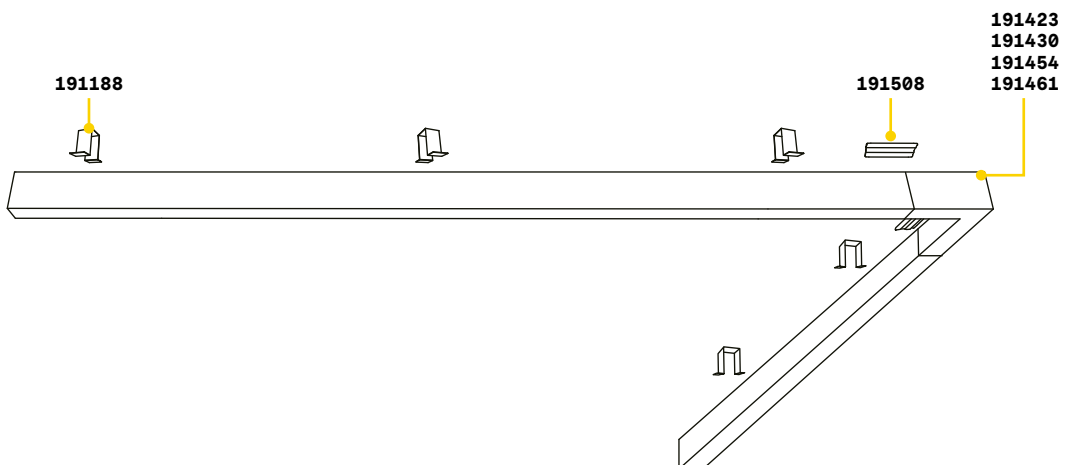

FLUO RECESSED