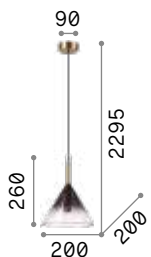

Empire new

Gold plated metal frame and ceiling cap with magnetic closure without screws. Black PVC cable. Clear glass diffuser with gray shade.

LED Bulbs LED G9 4W 3000 K included.
Cod. **209043**

0,600 Kg / 0,0194 m³
G9 max 1x28W

€ 100

309798 Fade Chr.new

3000 K
510 lm
305486 € 6,00