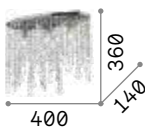

IP20

1,800 Kg / 0,0094 m³
E14 max 3 x 40W

€ 170

008370 Chrome

101224 3000 K
470 lm € 2,50

P. 202