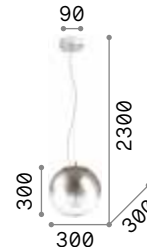

IP20

1,920 Kg / 0,0630 m³
E27 max 1x60W

€ 165

140728 FadeChrome

3000 K
910 lm

119571 € 6,00