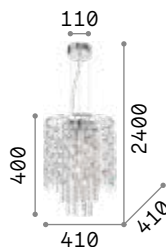

Cut crystal pendants. Steel cables adjustable in length with automatic device.

LED Bulbs LED G9 4W 3000 K included.
Cod. **209043**

7,100 Kg / 0,1082 m³
G9 max 10 x 40W

5,900 Kg / 0,0706 m³
G9 max 8 x 40W