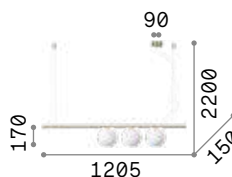

Perline

Metal ceiling cap and frame. White blown acid-etched glass diffusers. Clear Teflon electrical cable. Available finish: matt black or satin brass.

LED Bulbs LED G9 4W 3000 K included.
Cod. **209043**

IP20

1,600 Kg / 0,0584 m³
G9 max 3 x 40W

€ 215

307008 ■ Black
282114 ■ Brass

3000 K
510 lm

305486 € 6,00

IP20

1,200 Kg / 0,0546 m³
G9 max 2 x 40W

€ 155

306995 ■ Black
282107 ■ Brass

3000 K
510 lm

305486 € 6,00