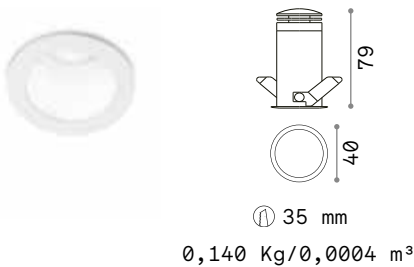

LED SMD BRIDGELUX Driver ON/OFF included

Power	Beam	Lumen	CCT	Finish	Code	€
5W	30°	320 lm	3000 K	White	307756	50 new
				Black	327495	50 new