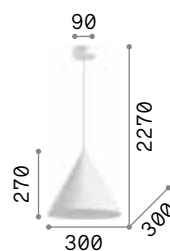

IP20

1,080 Kg / 0,0491 m³
E27 max 1x60W

€ 75

232720 ■ White
232744 ■ Black

3000 K
900 lm

123899 € 6,00