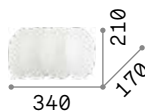

Diffuser composed of circular
elements created from curved and
acid-etched glass sheet.

1,800 Kg / 0,0563 m³
E27 max 2x60W

€ 125

038025 White

101286 € 2,60

P. 155 P. 394

Soda

White chalk body. White enamel coated frame. Frosted clear glass bottom diffuser. Up-and-down light emission.