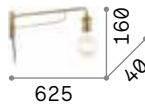

■ □ IP20

0,490 Kg / 0,0083 m³
E27 max 1 x 60W

€ 105

242392 ■ Black
160214 ■ Brass

2200 K
370 lm

151687

€ 4,60

2200 K
370 lm

151687

€ 4,60

P. 092

P. 336