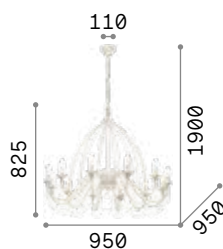

IP20

7,100 Kg / 0,6840 m³
E14 max 12 x 40W

€ 380

097664 White
097671 Rust

3000 K
470 lm
101224 € 2,50