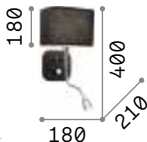

Holiday

Metal frame with matt varnish base and chrome structure. One single switch to control independently both lighting sources.

LED LED source 3000 K, 20.000 h life.

IP20