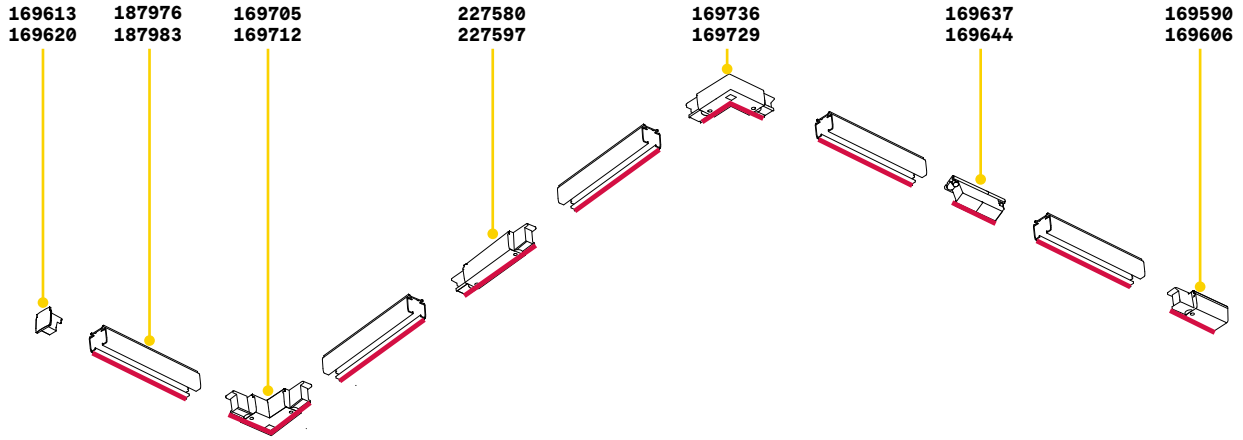

Link Trimless On/Off

TRACK

Length	Weight	Volume	Finish	Code	€
1000 mm	0,94 Kg	0,0016 m³	White	243269	35
			Black	243252	35
2000 mm	1,93 Kg	0,0032 m³	White	187976	65
			Black	187983	65
3000 mm	2,87 Kg	0,0048 m³	White	187990	105
			Black	188003	105

KIT SURFACE

SUSPENSION KIT

END CAP

Required	N° Cables	Cables Length	Finish	Code	€
Yes - 1Kitx1000 mm			White	169972	7
			Black	169989	7
Yes - 1Kitx1000 mm	1	3000 mm	White	242705	16
			Black	243283	16
	1	5000 mm	White	243245	18
			Black	243238	18
Yes			White	169613	4
			Black	169620	4

MAIN CONNECTOR END

0,060 Kg/0,0002 m³

169583	L	€ 16
169576	L	€ 16
169590	R	€ 16
169606	R	€ 16

MAIN CONNECTOR MIDDLE

0,120 Kg/0,0004 m³

227580	€ 26
227597	€ 26

MAIN CONNECTOR CORNER

0,110 Kg/0,0005 m³

169705	L	€ 27
169712	L	€ 27
169736	R	€ 27
169729	R	€ 27

MAIN CONNECTOR T

0,190 Kg/0,0005 m³

324289	L	€ 45^{new}
324272	L	€ 45^{new}
324302	R	€ 45^{new}
324296	R	€ 45^{new}

ELECTRIFIED CONNECTOR

0,030 Kg/0,0001 m³

169637	€ 8
169644	€ 8

TRACK ADAPTOR

0,080 Kg/0,0002 m³

194257	€ 12
194301	€ 12