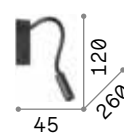

IP20

0,240 Kg / 0,0027 m³
LED 3W / 300 lm

€ 130

285320 ■ White
272030 ■ Black