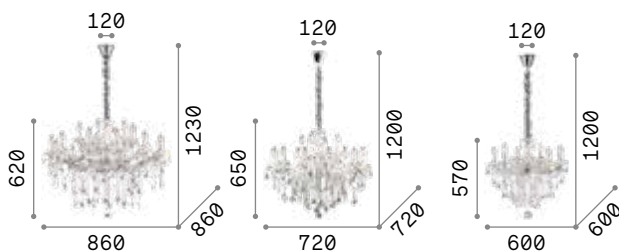

Florian

Metal frame with decorative glass elements. Pendants composed of cut crystal octagons and final drops. Available versions: clear glass with golden or silvery metal.

IP20

17,200 Kg / 0,3482 m³
E14 max 18 x 40W

€ 1000

075150 Chrome
075181 Gold

IP20

9,760 Kg / 0,2187 m³
E14 max 12 x 40W

€ 650

035604 Chrome
035611 Gold

IP20

6,380 Kg / 0,1368 m³
E14 max 6 x 40W

€ 510

035628 Chrome
035635 Gold

3000 K
470 lm

101224 € 2,50

3000 K
470 lm

101224 € 2,50

3000 K
470 lm

101224 € 2,50