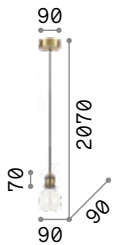

Frida

Metal ceiling cup and bulb socket cover with plated or matt varnish finish. Power cable coated with black fabric.

0,320 Kg / 0,0015 m³
E27 max 1x 60W

€ 40

- 139432 Chrome
- 139425 Black
- 122106 Copper
- 122083 Ant. Brass

2200 K
500 lm

151717 € 8,00 [P. 431](#)