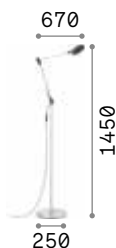

LED LED source 4000 K, 25.000 h life.

Hand icon Lamp with touch dimmer.

IP20

4,440 Kg / 0,0095 m³
LED 12,5W / 1100 lm

€ 190

272085 White
204956 Aluminum
204949 Black

P. 476

015286