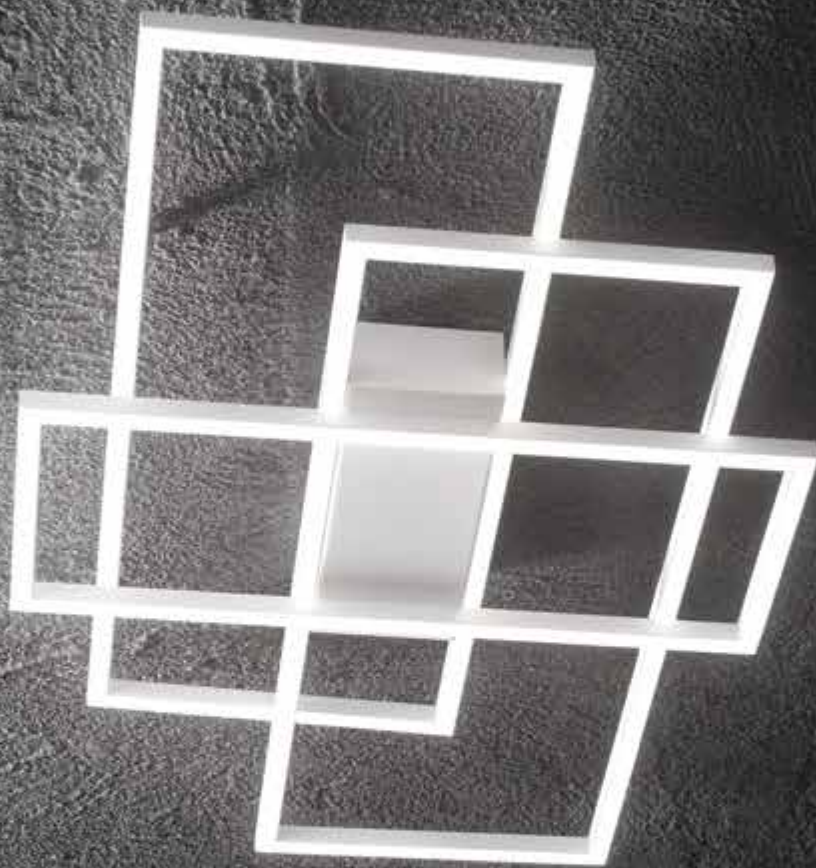

■ □ IP20
1,240 Kg / 0,0455 m³
LED 32W / 3150 lm
€ 195

265971 ■ White
 265988 ■ Black

Frame

Matt white or black varnished metal base and frame. Opal colour plastic diffusers. Direct light emission.

LED LED source 3000 K, 30.000 h life.