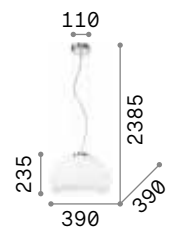

IP20

3,700 Kg / 0,0693 m³
E27 max 1x 60W

€ 200

132389 White

3000 K
900 lm

101354 € 8,00