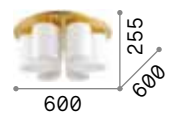

Daisy

Metal base with gold leaf finish.
White acid-etched blown glass
diffusers with stripes in relief.

■ □ IP20

12,000 Kg / 0,1711 m³
E27 max 6 x 60W

€ 440

247779 ■ Gold

💡 3000 K
900 lm

123899 € 6,00