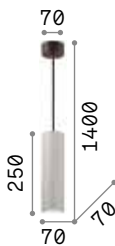

Oak

Metal ceiling cup with matt varnish finish. Concrete diffuser. Electrical cable coated with fabric.

IP20

1,220 Kg / 0,0055 m³
GU10 max 1x 35W

€ 85

150635 Concrete

3000 K
410 lm

108292 € 3,00