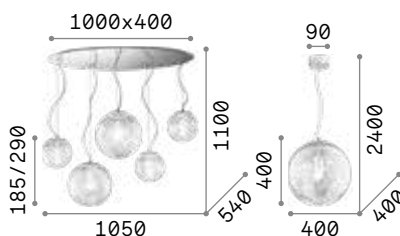

175973

Mapa Max

Chrome metal frame. Clear blown glass diffuser with decorative aluminum thread inside.
Suspension lamps with steel cables adjustable in length with automatic device.

IP20

8,700 Kg / 0,2456 m³
E27 max 5x60W