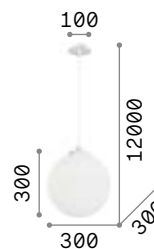

Matt white or black varnished metal frame. Power cable coated with fabric of 12 meter length with 6 cable holders. Blown acid-etched white glass diffuser.

160863

160856

IP20

2,900 Kg / 0,0726 m³
E27 max 1x 60W