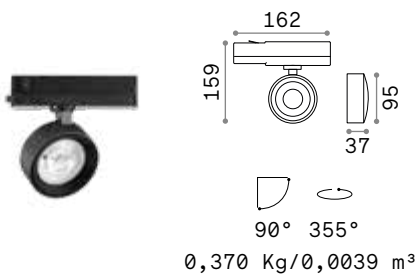

Pov

Source	LED COB	CCT	3000 K
Power	22W	CRI	≥95
Driver included	On/Off	LED life	30.000 h
Drivers available	No	Insulation class	II
Track	Three-phase (standard Eutrac)	IP	20
MacAdam	SDCM 3	Material	Aluminum
		Warranty	5 years

LED COB CREE Driver PHILIPS ON/OFF included

Power	Beam	Lumen	CCT	Finish	Code	€
22 W	36°	2000 lm	3000 K	White	296340	135
				Black	296333	135