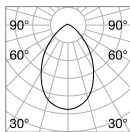

m	lx	øm
1	854	1,40
2	213	2,80
3	95	4,20
4	53	5,70
5	34	7,10