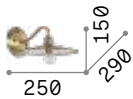

P. 525

Cantina

Metal frame, diffuser and bulb socket cover, available with antique brass or copper finish. Electrical cable covered with fabric.

■  IP20

0,520 Kg / 0,0184 m³
E14 max 1x40W

€ 85

112695 ■ Copper
112626 ■ Ant. Brass