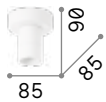

Set Up

Powder coated frames.
Lampshades in fireproof PVC covered with fabric. Lampshade colors: beige, dove grey, white or black.

IP20

0,300 Kg / 0,0010 m³
E27 max 1x60W

€ 35

277288 White