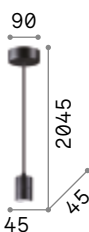

Set up

Powder coated or plated metal frames. Lampshades in fireproof PVC covered with fabric. Frame colors: white, black, satin nickel or brushed brass. Lampshade colors: beige, dove grey, white or black.

0,350 Kg / 0,0019 m³
E27 max 1x60W

€ 29

- 260013 White
- 260044 Nickel
- 260020 Black
- 260051 Brass

1,260 Kg / 0,2131 m³

€ 116

- 260471 White
- 304632 Dove Grey
- 270029 Black
- 260488 Beige

0,047 Kg / 0,0221 m³

€ 85

- 260457 White
- 304625 Dove Grey
- 270012 Black
- 260464 Beige

0,700 Kg / 0,0259 m³

€ 50

- 270050 Clear

0,280 Kg / 0,0108 m³

€ 30

- 270043 Clear

3000 K
900 lm
123899 € 6,00