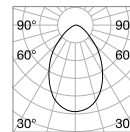

m	lx	øm
1	2419	1,40
2	605	2,80
3	269	4,20
4	151	5,70
5	97	7,10