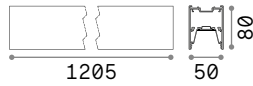

Fluo Wide

2,890 Kg/0,0183 m³
Cable length 2150 mm

LED SMD SAMSUNG Driver TRIDONIC ON/OFF included

Power	Beam	Lumen	CCT	Finish	Code	€
27 W	105°	3750 lm	3000 K	White	192437	330
				Black	191997	330
		4050 lm	4000 K	White	192482	330
				Black	192505	330

DIMMABLE DRIVER* Optional

	Power	Output	Measure (LxHxW)	Code	€	
	1-10V	28 W	500 mA	280x21x30 mm	216423	145
	DALI/Push	27 W	500 mA	280x21x30 mm	216287	160