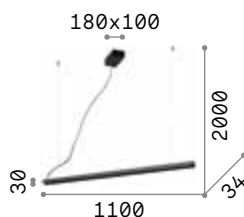

V-Line

Powder coated or plated aluminum body. Opal color silicone diffuser. Steel cables with chrome supports. PVC electrical wire. Colors: white, black or brushed brass.

LED LED source 3000 K, 20.000 h life.

IP20

1,050 Kg / 0,0058 m³
LED 20W / 1800 lm

€ 215

275369 ■ White
275376 ■ Black
275383 ■ Brass