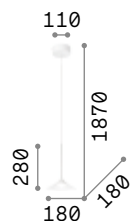

IP20

0,430 Kg / 0,0099 m³
LED 5W / 540 lm

€ 85

256429 White
256436 Black
256443 Gold