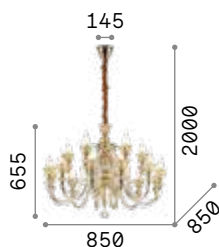

Strauss

Metal frame and details with gold finish. Blown clear glass arms. Amber crystal decorative elements. Velvet chain cover.

IP20

20,700 Kg / 0,4508 m³
E14 max 18 x 40W

€ 1400

140629 Gold

3000 K
430 lm
101248 € 2,50