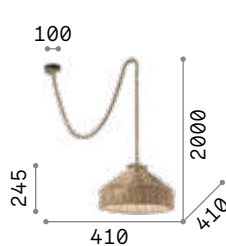

Canapa

Metal varnished frame. Electrical cables and diffusers covered with natural hemp rope.

IP20

2,190 Kg / 0,0944 m³
E27 max 1x15W

€ 180

134833 ■ Rope

3000 K
910 lm
119571 € 6,00

IP20

0,650 Kg / 0,0063 m³
E27 max 2x15W

€ 60

134840 ■ Rope

3000 K
910 lm
119571 € 6,00