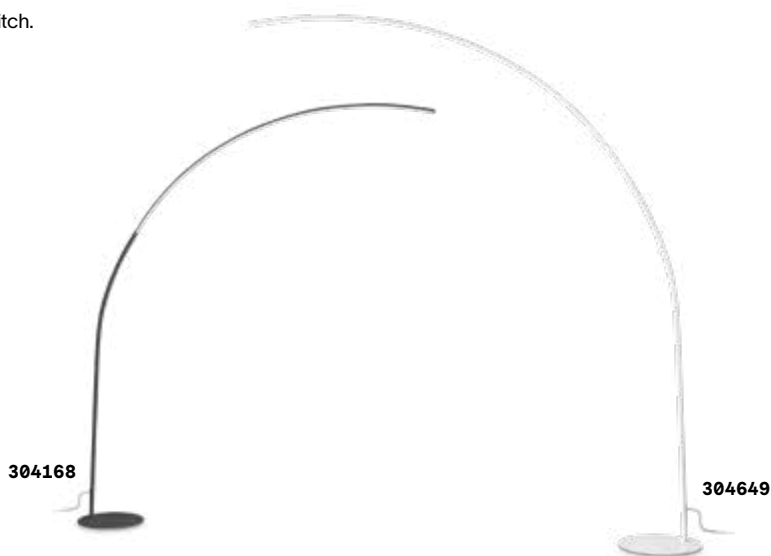

Comet new

Powder coated varnished metal base and body. Opal silicon diffuser. Touch switch integrated on the body. Pvc cable with driver and plug. Finishes: white, black.

LED LED source 3000 K, 20.000 h life.

Lamp with dimmer.

Lamp with touch dimmer.

Lamp with integrated switch.

3,800 Kg / 0,0574 m³
LED 30W / 2850 lm

€ 295

304649 White new
304168 Black new