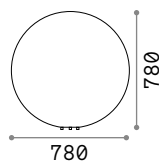

€ 397

293394 ■ Black
 293387 ■ Coffee

IP44

8,000 Kg / 0,1654 m³
 LED 18W / 2300 lm

€ 479

293424 ■ Black
 293417 ■ Coffee

Doris

Multi-greys plastic diffuser with granite effect. Supplied with plug and spike for ground installation.