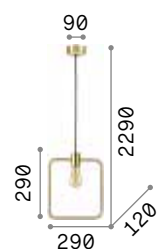

IP20

0,610 Kg / 0,0100 m³
E27 max 1x70W

€ 120

207858 Brass

2200 K
500 lm
151717 € 8,00