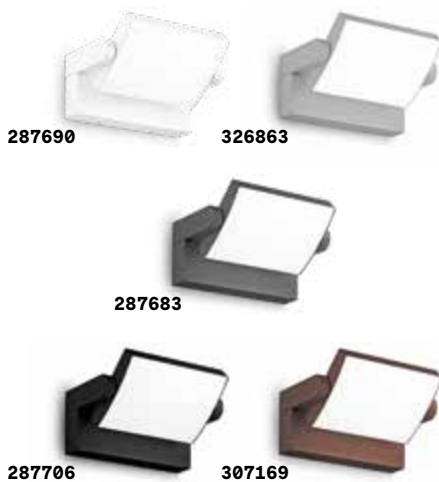

IP54

1,200 Kg / 0,0055 m³
LED 20,5W / 2000 lm

€ 115

287690 White
326863 Grey
287683 Anthracit.
287706 Black
307169 Coffee

IP54

1,300 Kg / 0,0055 m³
LED 21W / 2000 lm

€ 130

287720 White
326870 Grey new
287713 Anthracit.
287737 Black
307176 Coffee