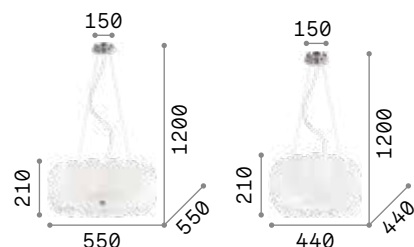

Ovalino

Diffuser composed of circular elements created from curved and acid-etched glass sheet. Steel cables adjustable in length with automatic devices.

IP20

IP20

6,700 Kg / 0,1448 m³
E27 max 8 x 60W

4,810 Kg / 0,1184 m³
E27 max 5 x 60W