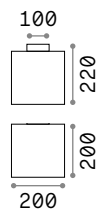

318837 White new

151960 € 2,00

P. 873

Luna

Turned die-cast aluminum body with powder coating. Opal color plastic diffuser.

LED Bulbs LED G9 3W 4000 K included in **213200** model. Cod. **209036**

1,470 Kg / 0,0120 m³
E27 max 1x42W