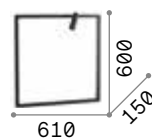

Powder coated aluminum frame and body. Adjustable diffuser with knurled clear acrylic screen. Color: black.

LED LED source 3000 K, 30.000 h life.

■ □ IP20

1,140 Kg / 0,0696 m³
LED 5W / 500 lm

€ 270

271897 ■ Black