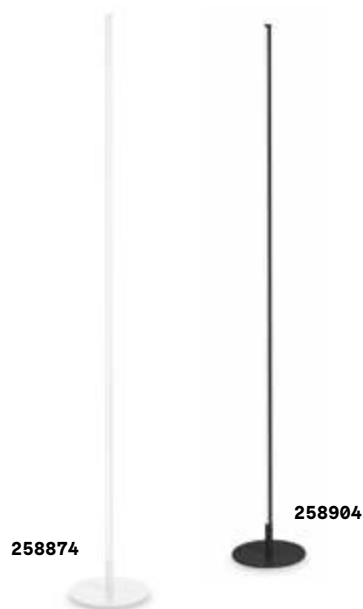

IP20

1,650 Kg / 0,0534 m³
LED 16W / 1350 lm

€ 135

258874 ■ White
258904 ■ Black