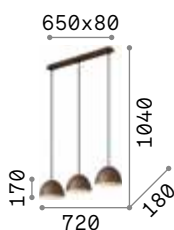

Folk

Metal ceiling cup and diffuser with matt paint, available finishes: coffee. Corrugated enamelled internal parable. Power cable coated with fabric.

IP20

2,190 Kg / 0,0255 m³
E27 max 3 x 60W

€ 245

174235 ■ Coffee

3000 K
340 lm
101286 € 2,60