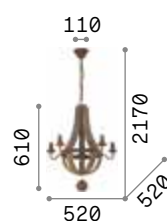

IP20

2,670 Kg / 0,2695 m³
E14 max 5 x 40W

€ 350

129921 Wood

3000K
470 lm

101224 € 2,50