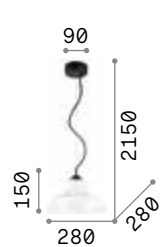

1,200 Kg / 0,0274 m³
E27 max 1x 60W

€ 113

112336 Clear
112343 Smoky Grey

3000 K
910 lm

119571 € 6,00