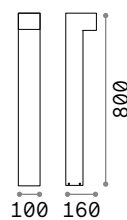

1,880 Kg / 0,0181 m³
G9 max 2x 15W

€ 165

- 115085 White
- 246963 Grey
- 115061 Anthracit.
- 115108 Black
- 213262 Coffee

4000 K
530 lm
307879 € 6,00