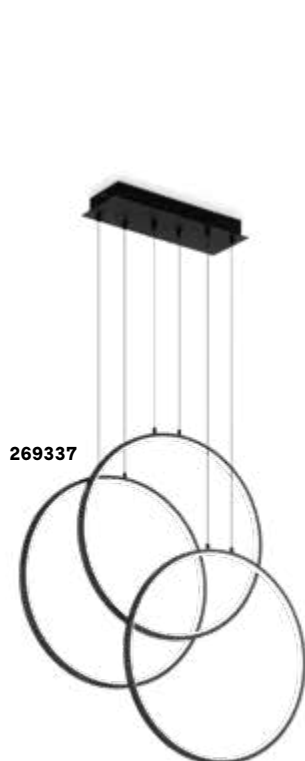

Frame

Matt white or black varnished metal base and frame. Opal colour plastic diffusers. Adjustable in length cables. Direct light emission.

LED LED source 3000 K, 30.000 h life.

IP20	IP20	IP20
3,500 Kg / 0,1050 m³ LED 82W / 7300 lm	4,270 Kg / 0,0689 m³ LED 80W / 9100 lm	4,300 Kg / 0,2100 m³ LED 93W / 10700 lm
€ 355	€ 555	€ 550
269351 ■ White 269337 ■ Black	253596 ■ White 269375 ■ Black	253589 ■ White 269382 ■ Black