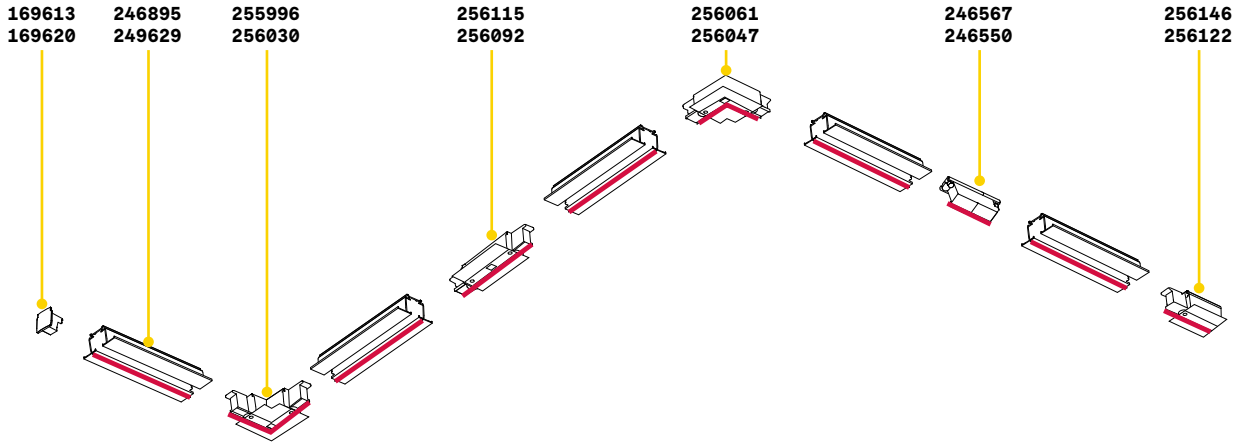

TRACK

Length	Weight	Volume	Finish	Code	€
2000 mm	2,11 Kg	0,0048 m ³	White	246895	76
			Black	249629	76

KIT RECESSED END CAP

Required	Finish	Code	€
Yes - 1 Kit x 1000 mm	Aluminum	188195	6
Yes	White	169613	4
	Black	169620	4