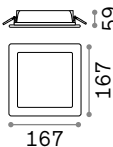

① 145 x 145 mm

0,500 Kg/0,0037 m³

LED SMD OSRAM Driver ON/OFF included

Power	Beam	Lumen	CCT	Finish	Code	€
18 W	100°	1850 lm	3000 K	White	312163	95 new