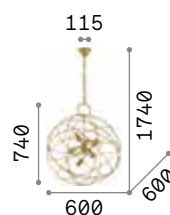

IP20

3,510 Kg / 0,1201 m³
E27 max 6 x 60W

€ 450

156026 ■ Gold

3000 K
910 lm
119571 € 6,00