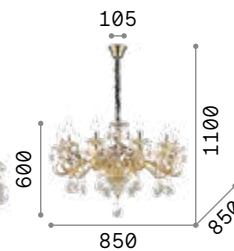

IP20

14,400 Kg / 0,1687 m³
E14 max 10 x 28W

€ 1000

141060 Clear
087771 Gold

3000 K
430 lm

101248 € 2,50