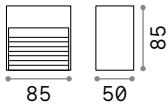

Down

Die-cast aluminum body light with anthracite or white powder coat finish. Acrylic diffuser.

■ IP44

0,270 Kg / 0,0010 m³
G9 max 1x28W

€ 30

115382 White
122045 Anthracit.

4000 K
530 lm

307879 € 6,00