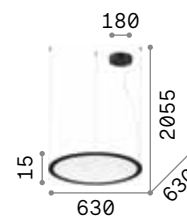

Norma 244

Deca 245

Orbit new

Matt varnished aluminum ceiling cap and frame. Coaxial clear PVC cables. Clear acrylic diffuser with texture obtained with laser. Finishes: white, black.

LED LED source 3000 K, 50.000 h life.