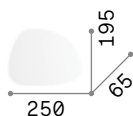

Peggy

Powder coated metal base and frame with white finish. Satin acrylic diffuser. Indirect light emission.

LED LED source 3000 K, 50.000 h life.

■ IP20

0,710 Kg / 0,0068 m³
LED 16,5W / 1500 Lm

€ 170

257242 White