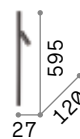

Powder coated aluminum frame and body. Adjustable diffuser with knurled clear acrylic screen. Color: black.

LED LED source 3000 K, 30.000 h life.

■ □ IP20

1,140 Kg / 0,0696 m³
LED 5W / 500 lm

€ 270

271897 ■ Black