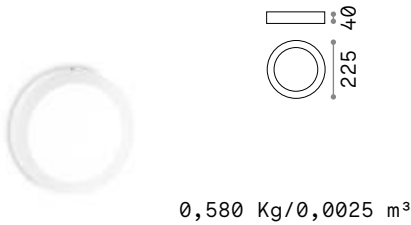

LED SMD Driver ON/OFF included

Power	Beam	Lumen	CCT	Finish		Code	€
19 W	110°	1950 lm	3000 K	White	☐	138602	35
			4000 K	White	☐	321752	35 new