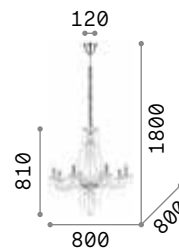

IP20

8,200 Kg / 0,1574 m³
E14 max 8 x 40W

€ 568

168777 Clear

3000 K
470 lm

101224 € 2,50