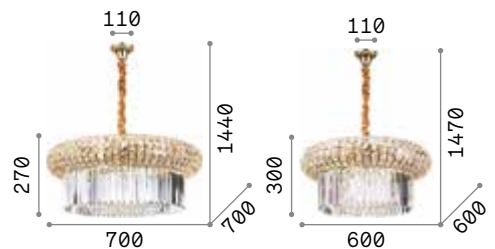

3000 K
510 lm

305486 € 6,00

  
 P. 356 P. 454 P. 510

Nabucco

Metal frame with gold finish. Clear cut crystals decorative elements: square shaped in the upper part, diamond shaped in the lower part. Velvet chain cover.