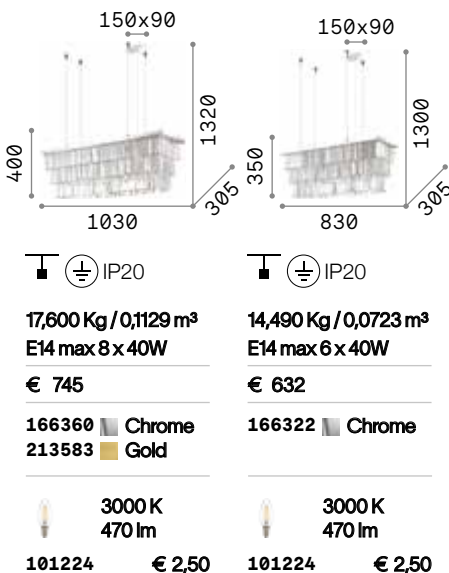

098722 Clear

 **3000 K**
510 lm

305486 € 6,00

Elisir

Metal frame. Cut crystals prisms decorative elements amber.

LED Bulbs LED G9 4W 3000 K included.
Cod. **209043**

Martinez

Chromed or golden metal frame.
Decorative elements with fob-chains composed of octagons and transparent cut-crystals bars.