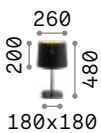

Matt black varnished metal frame.
Golden PVC foil shade covered with
black fabric.

Lamp with integrated switch.

1,220 Kg / 0,0504 m³
E27 max 1x 60W

€ 115

161686 ■ Black

119571

€ 6,00

P. 192