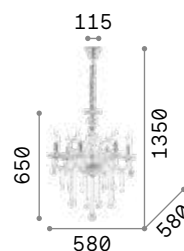

⏏ IP20

5,770 Kg / 0,1041 m³
E14 max 6 x 40W

€ 460

027821 ■ Clear
032504 ■ Black
027418 ■ Red

3000 K
430 lm

101248 € 2,50