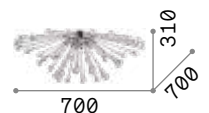

3,500 Kg / 0,0380 m³
G9 max 5 x 40W

€ 500

111117 ■ SmokyGrey

3000 K
510 lm

305486   **€ 6,00**