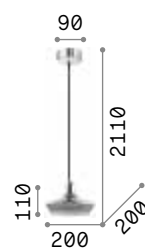

0,660 Kg / 0,0243 m³
G9 max 1x15W

€ 88

168364 ■ Smoky Grey

3000 K
510 lm

305486 € 6,00