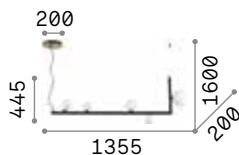

Birds

Varnished metal frame with satin brass decorative disc. White acid-etched blown glass diffusers. PVC electrical cable. Color: matt black with satin brass detail.

LED Bulbs LED G9 4W 3000 K included.
Cod. **209043**

IP20

2,750 Kg / 0,1353 m³
G9 max 5 x 15W

€ 283

273648 ■ Black

3000 K
510 lm

305486 € 6,00

P. 337

P. 433

P. 494

P. 522