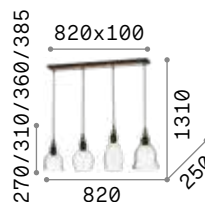

IP20

4,090 Kg / 0,0983 m³
E27 max 4 x 60W

€ 415

122557 ■ Black

3000 K
910 lm
119571 € 6,00