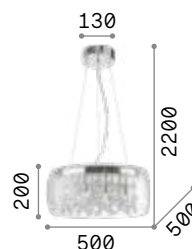

9,560 Kg / 0,1289 m³
G9 max 8 x 40W

€ 620

031750 Clear
197654 SmokyGrey

3000 K
510 lm

305486 € 6,00