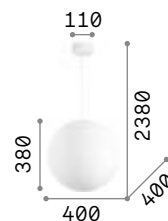

IP20

1,460 Kg / 0,0911 m³
E27 max 1x 25W

€ 225

226033 White

3000 K
950 lm

101330 € 7,50