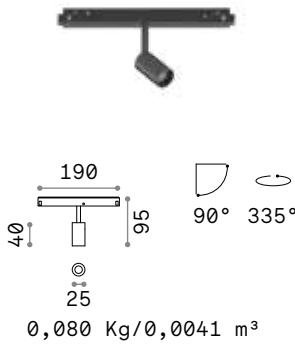

Ego Track Single

LED SMD OSRAM

Power	Beam	Control	Lumen	CCT	Finish	Code	€			
3 W	30°	On-Off	200 lm	3000 K	White	282978	85			
					Black	257617	85			
					Brass	282039	85			
			1-10V	220 lm	4000 K	Black	317977	85	new	
				200 lm	3000 K	White	303673	120		
				200 lm	3000 K	Black	303666	120		
		DALI	200 lm	3000 K	White	286402	140			
					Black	286396	140			
					220 lm	4000 K	Black	321912	140	new