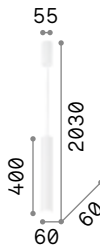

Tube

White or black powder coated aluminum ceiling cup and body. Power cable coated with fabric. Integrated LED light emission.

LED Led source 3000 K, 35.000 h life.

IP20

0,960 Kg / 0,0073 m³
LED 11W / 1200 lm

€ 210

211701 White
211718 Black