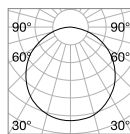

m	lx	øm
1	897	3,10
2	224	6,10
3	100	9,20
4	56	12,00
5	36	15,00