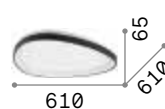

3,200 Kg / 0,0507 m³
LED 27W / 3650 lm

€ 300 On-Off / 380 Dalı

- 328041   White On-Off **new**
- 328942   White Dalı/Push **new**
- 328058   Black On-Off **new**
- 328959   Black Dalı/Push **new**
- 328065   Brass On-Off **new**
- 328966   Brass Dalı/Push **new**