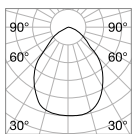

m	lx	øm
1	2945	1,90
2	736	3,80
3	327	5,60
4	184	7,50
5	116	9,40