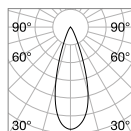

m	lx	øm
1	2336	0,60
2	584	1,21
3	259	1,81
4	146	2,42
5	93	3,02