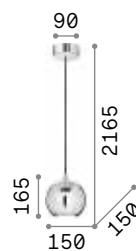

Mr Jack

Metal frame and spherical diffuser with white, chrome or black finish. Electrical cable covered with fabric.

LED Bulbs LED GU10 7W 3000 K included. Cod. **123943**

0,890 Kg / 0,0090 m³
GU10 max 1x28W

€ 80

231273 ■ White
116464 ■ Chrome
231297 ■ Black

3000 K
540 lm

123943 € 3,50