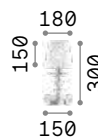

IP20

1,450 Kg / 0,0117 m³
E14 max 1x28W

€ 110

059266 White
197753 Brass

3000 K
420 lm

101217

€ 2,50

P. 214

P. 457

P. 566