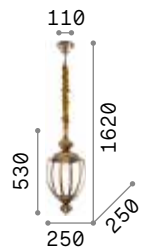

Norma

Metal frame with chrome or antique brass finish. Diffuser composed of clear glass sheets with polished edges. Velvet chain cover.

094786

005911

IP20

2,620 Kg / 0,0286 m³
E27 max 1x 60W

€ 210

094786 Chrome
005911 Ant. Brass

3000 K
430 lm

101279 € 2,60