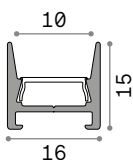

PROFILE 10 mm Mounting kit included - Not compatible with strip LED IP65

Length	Weight	Volume	Finish		Code	€
2000 mm	0,20 Kg	0,0015 m³	White		307145	25
			Black		296463	25