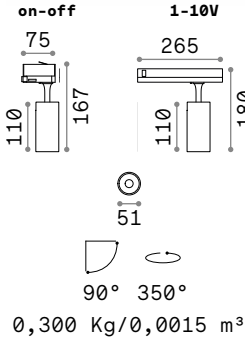

Fox 8W

LED COB BRIDGELUX Driver included

CRI ≥ 80

Power	Beam	Driver	Lumen	CCT	Finish	Code	€
8W	41°	On-Off	1050 lm	3000 K	White	250410	49
					Black	250403	49
		1-10V	1100 lm	4000 K	White	271453	49
					Black	271446	49

CRI ≥ 90

Power	Beam	Driver	Lumen	CCT	Finish	Code	€
8W	41°	On-Off	850 lm	3000 K	White	285368	49
					Black	285351	49
		1-10V	950 lm	4000 K	White	322339	49 new
					Black	322322	49 new
		1-10V	850 lm	3000 K	White	302546	85
					Black	302539	85

LENS*

SINGLE CONNECTION

Required	Beam	Driver	Finish	Code	€
No	23°		Clear	302744	5
No		On/Off	White	170145	27
No			Black	170152	27

Light beam: ACCENT

m	lx	Øm
1	2067	0,77
2	517	1,54
3	230	2,30
4	129	3,07
5	83	3,84

CRI ≥ 80 8W 41° 1000lm 3000K

* The optional lens must be ordered in concomitance with the product and will be mounted inside the product as replacement for the default one.