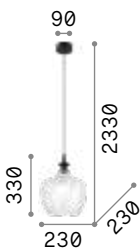

Lord

Powder coated metal ceiling rose
and frame with black finish. Black
PVC electrical cable. Blown glass
diffuser with decorations in relief.
Glass available in amber, clear or
smoky color.

IP20

1,430 Kg / 0,0389 m³
E27 max 1x 60W

€ 105

263632 Clear
263649 Smoky Grey
263656 Amber

3000 K
910 lm

119571

€ 6,00