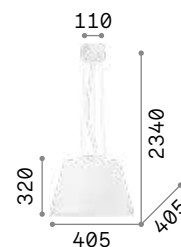

P. 450

P. 500

P. 560

Cylinder

Metal frame. White blown acid-etched diffuser. Steel cables adjustable in length with automatic blocking mechanisms.

IP20

4,040 Kg / 0,0729 m³
E27 max 1x60W

€ 235