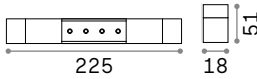

Weight	Volume	Control	Finish	Code	€
0,16 Kg	0,0005 m³	On-Off	White	286006	50
			Black	283111	50
		1-10V / DALI	White	289298	55
			Black	289304	55

MAIN CONNECTOR Required - 1 Kit x power source max 210 W