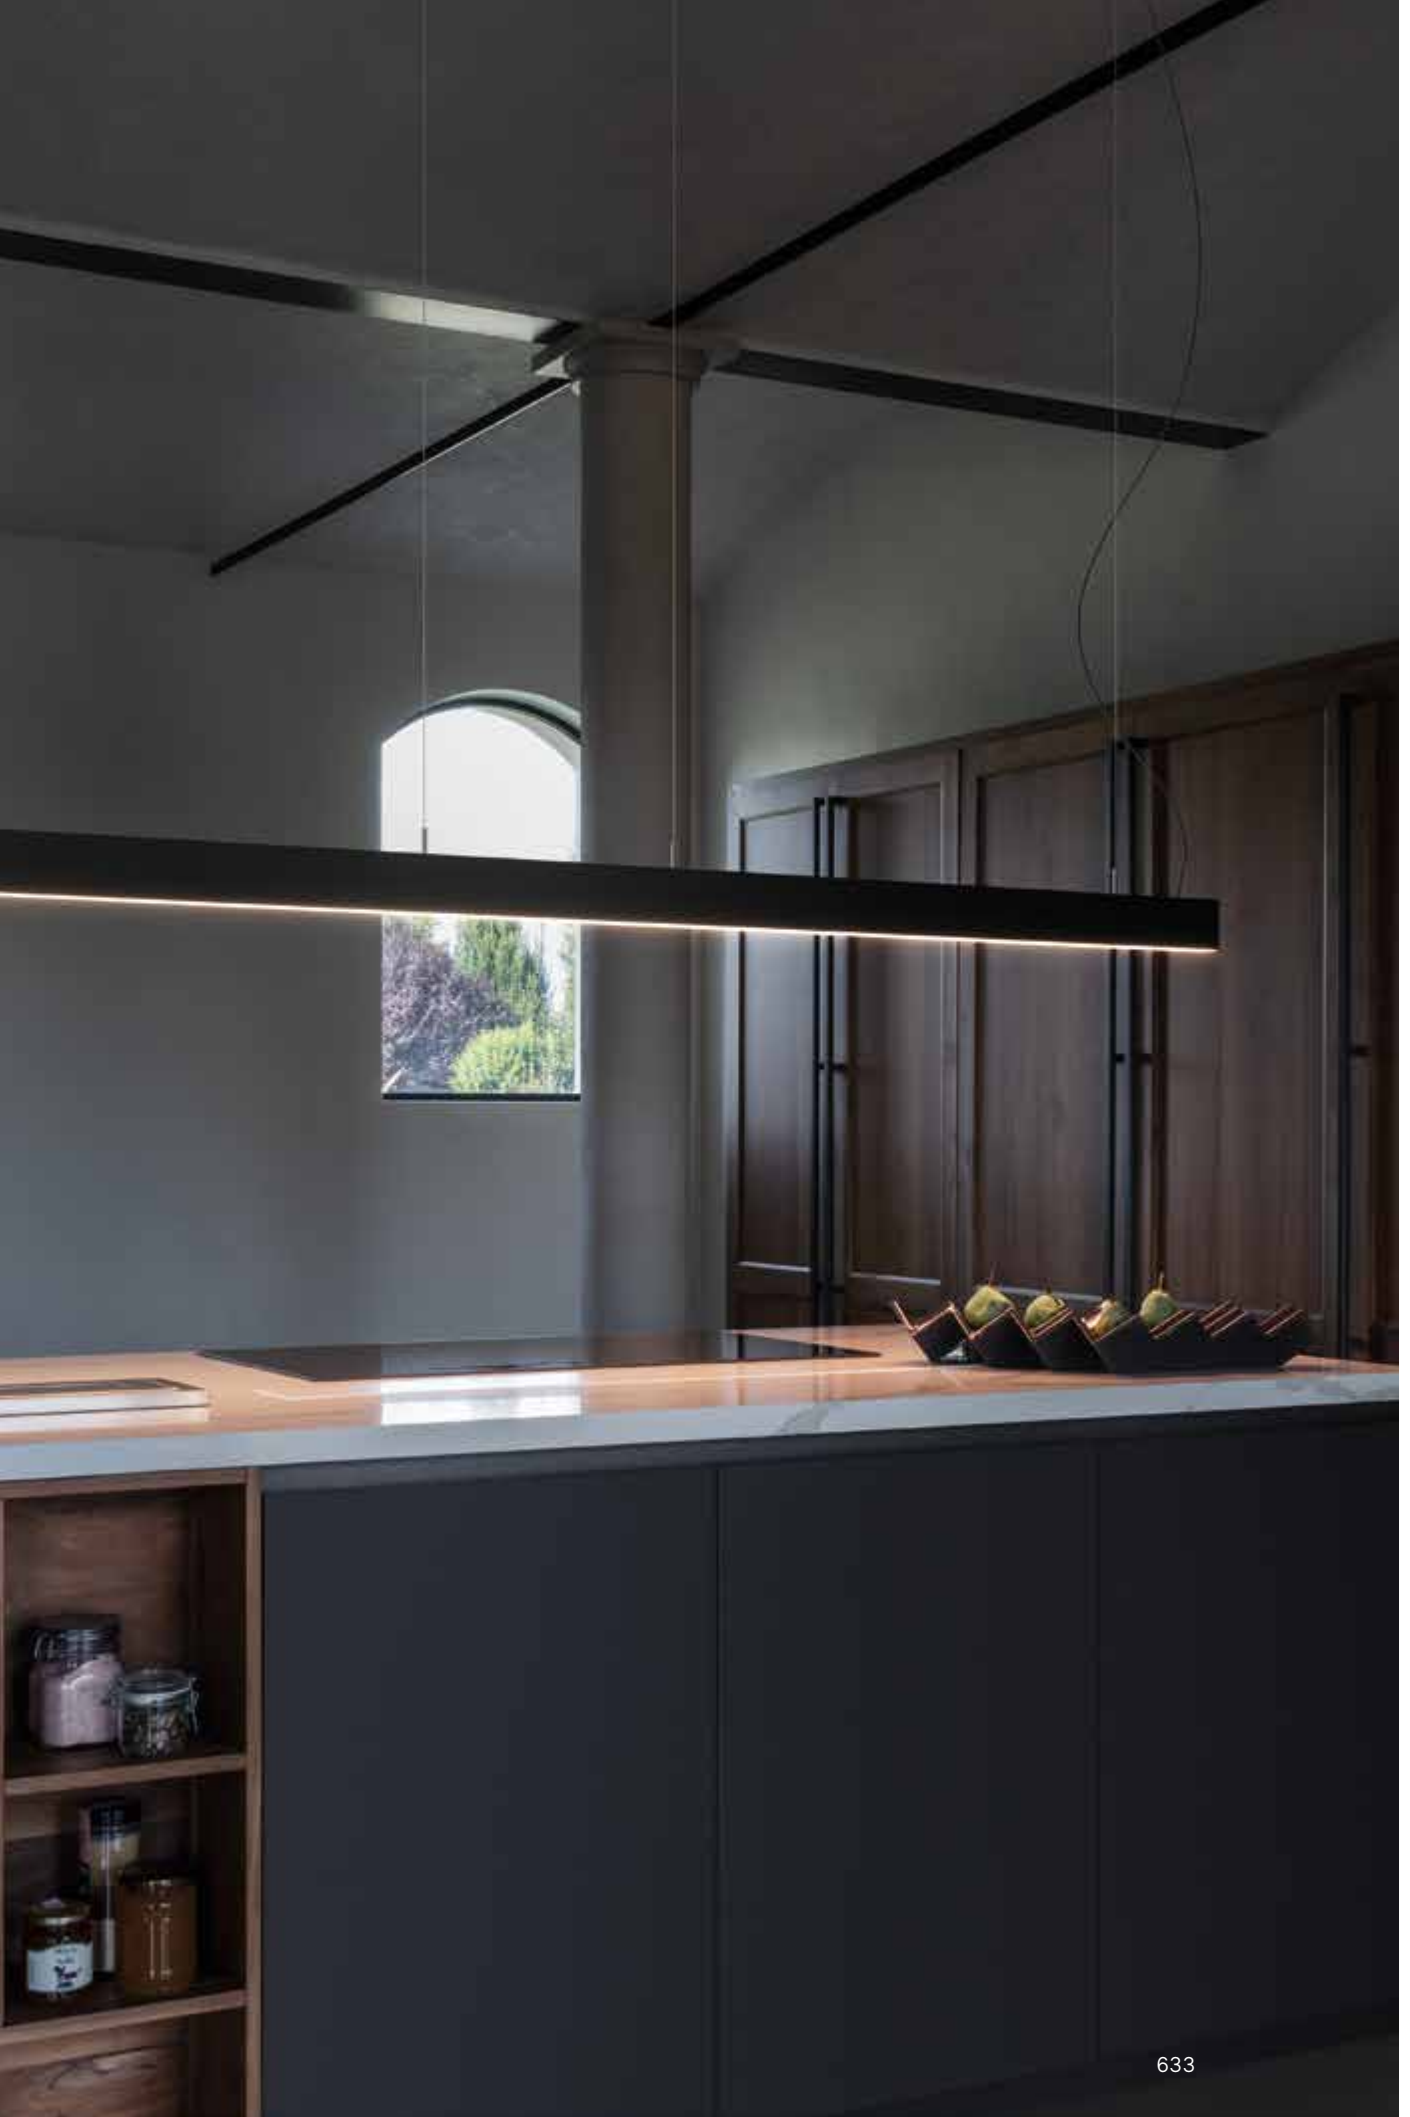

Fluo Accent

2,760 Kg/0,0183 m³
Cable length 2150 mm

LED SMD OSRAM Driver TRIDONIC ON/OFF included - UGR <13

Power	Beam	Lumen	CCT	Finish	Code	€
30 W	30°	2750 lm	3000 K	White	192611	360
				Black	192581	360
		2900 lm	4000 K	White	192543	360
				Black	192529	360