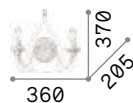

Corte

Totally handcrafted metal frame. Hand painted finish with antiqued effect. Available versions: white or rusty effect.

IP20

1,060 Kg / 0,0329 m³

E14 max 2 x 40W

€ 85

028460 White

057200 Rust

3000 K
470 lm

101224 € 2,50

P. 217