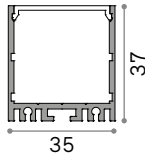

Vision Trimless

PROFILE Mounting kit included

Length	Weight	Volume	Finish		Code	€
2000 mm	1,40 Kg	0,0032 m³	White		270524	65
	1,40 Kg	0,0032 m³	Black		270517	65
3000 mm	2,10 Kg	0,0048 m³	White		270548	95
	2,10 Kg	0,0048 m³	Black		270531	95

SUSPENSION KIT

Required	N° Cables	Cables Length	Code	€
No - 1 Kit x 2000 mm	2	3000 mm	270449	16
No - 1 Kit x 2000 mm	2	5000 mm	270456	20

STRUCTURE CONNECTOR

Yes - 1 Kit x connection			270463	5

STRIP LED AND DRIVER Recommended Strip LED_{max} 40 W/m