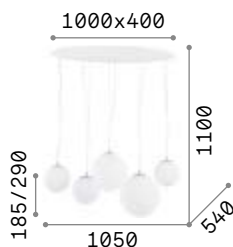

Mapa Bianco ^{new}

White metal frame. White spherical shape acid-etched blown glass diffuser. Steel cables adjustable in length.

LED Bulbs LED G9 4W 3000 K included in **310800** model. Cod. **209043**

IP20

8,700 Kg / 0,2470 m³
E27 max 5x60W

€ 530

043562 White

3000 K
910 lm

119571 € 6,00