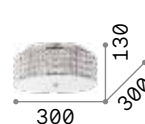

9,600 Kg / 0,1220 m³
G9 max 12 x 40W

6,800 Kg / 0,0905 m³
G9 max 9 x 40W

4,800 Kg / 0,0588 m³
G9 max 6 x 40W

2,500 Kg / 0,0390 m³
G9 max 4 x 40W

€ 640

€ 560

€ 385

€ 270

087870 Chrome

087863 Chrome

000657 Chrome

093093 Chrome