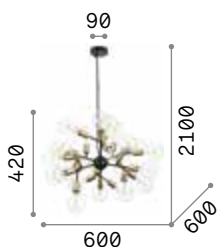

€ 300

162201 ■ Black

3000 K
430 lm
101279 € 2,60

P. 434

Spark

Matt black varnished metal ceiling rose and frame and plated bulb holders. Power cable coated with fabric.

IP20

3,000 Kg / 0,0885 m³
E27 max 24 x 25W