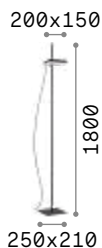

LED LED source 3000 K, 50.000 h life.

ON/OFF Lamp with integrated switch.

IP20

5,150 Kg / 0,0195 m³
LED 17W / 1950 lm

€ 196

321585 White new
305592 Black new

Futura

Articulated aluminum and plastic arm with PVC exposed wire. Adjustable LED diffuser and integrated switcher. Plug with power supply.