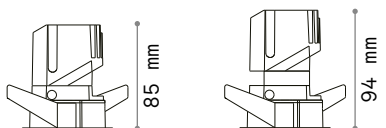

Bento - Source

with anti-glare ring