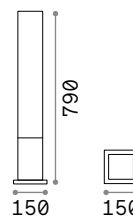

IP44

2,670 Kg / 0,0269 m³
GX53 max 1x15W

€ 132

142999 White
135762 Anthracit.
213088 Coffee

4000 K
1000 lm
154008 € 5,50