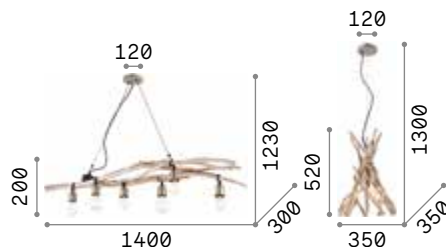

P. 460 P. 508

Driftwood

Metal ceiling cup. Suspended structure made of natural branches. Brushed metal bulb socket cover.

IP20

4,500 Kg / 0,1402 m³
E27 max 6x60W

€ 430

180922 Wood

2200 K
370 lm