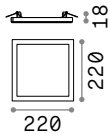

⌀ min 65-max 205 mm
0,400 Kg/0,0018 m³

LED SMD Driver ON/OFF included

Power	Beam	Lumen	CCT	Finish	Code	€
20 W	115°	2200 lm	3000 K	White	290836	40
				Black	290812	40
		2250 lm	4000 K	White	306384	40
				Black	306407	40