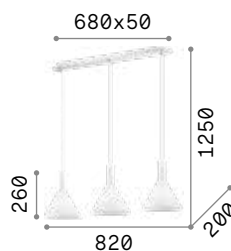

⏏ IP20

1,270 Kg / 0,0354 m³
E27 max 1 x 60W

€ 105

026787 White

💡 3000 K
900 lm

123899 € 6,00

Cocktail

Blown overlay acid-etched glass diffuser. White inside and colored outside. Suspension models supplied with cables adjustable in length.