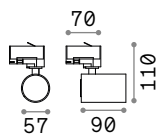

Byte

0,200 Kg/0,0013 m³

GU10 Bulbs LED GU10 7W 3000 K included. Code **123943**

IP20

Power	Finish		Code	€
max 28W	White		274508	36
	Black		274515	36

SINGLE CONNECTION

Required	Driver	Finish	Code	€
No	On/Off	White	170145	27
		Black	170152	27