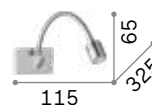

IP20

0,500 Kg / 0,0031 m³
LED 3W / 200 lm

€ 88

031460 Chrome
031477 Nickel
121352 Ant. Brass