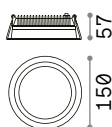

① 145 mm

0,360 Kg/0,0037 m³

LED SMD Driver ON/OFF included

Power	Beam	Lumen	CCT	Finish	Code	€
20 W	77°	2750 lm	3000 K	White	249032	62
		2950 lm	4000 K	White	249049	62