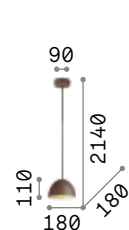

IP20

0,530 Kg / 0,0072 m³
E27 max 1 x 60W

€ 85

174204 ■ Coffee

3000 K
900 lm
123899 € 6,00