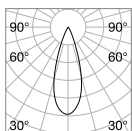

m	lx	øm
1	2410	0,59
2	602	1,19
3	268	1,78
4	151	2,38
5	96	2,98