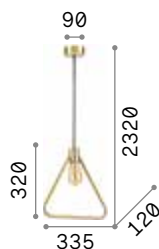

151687 € 4,60

P. 336 P. 436

Abc

Total metal ceiling rose, bulb socket covers and decorative structure with satin brass finish. Power cable coated with black fabric.

IP20

0,590 Kg / 0,0117 m³
E27 max 1x70W

€ 120