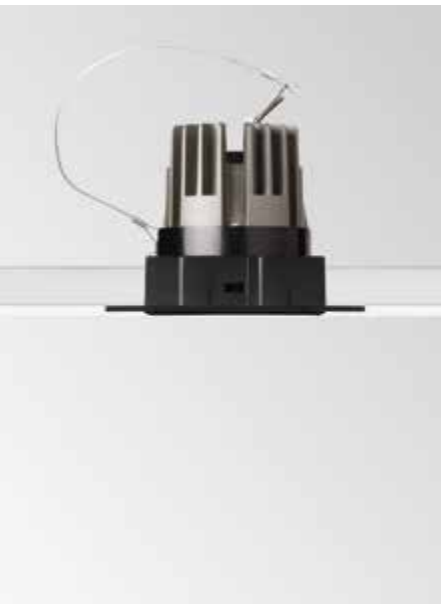

One

Source	LED SMD	LED life	30.000 h
Power	2W / 3W	Insulation class	II
Driver included	On/Off	IP	20
Drivers available	No	Material	Aluminum
CCT	3000 K	Warranty	5 years
CRI	≥90		

⌀ 17 mm

0,050 Kg/0,0001 m³

LED SMD Driver ON/OFF included*

Power	Beam	Lumen	CCT	Finish	Code	€
2W	23°	130 lm	3000 K	White	274768	31

⌀ 25 mm

0,070 Kg/0,0001 m³

LED SMD Driver ON/OFF included*

Power	Beam	Lumen	CCT	Finish	Code	€
2W	30°	130 lm	3000 K	White	274775	37

⌀ 35 mm

0,100 Kg/0,0003 m³

LED SMD Driver ON/OFF included*

Power	Beam	Lumen	CCT	Finish	Code	€
3W	23°	270 lm	3000 K	White	274782	41

Light beam: SPOT

m	lx	øm
1	372	0,40
2	93	0,81
3	41	1,20
4	23	1,60
5	15	2,00

CRI≥90 2W 23° 130lm 3000K

Light beam: SPOT

m	lx	øm
1	307	0,53
2	77	1,10
3	34	1,60
4	19	2,10
5	12	2,70

CRI≥90 2W 30° 130lm 3000K

Light beam: SPOT

m	lx	øm
1	866	0,40
2	216	0,80
3	96	1,20
4	54	1,60
5	35	2,00

CRI≥90 3W 23° 270lm 3000K

* Measure L 38,3 x H 16,5 x W 19,3 mm