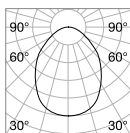

m	lx	øm
1	188	1,84
2	47	3,69
3	20	5,54
4	11	7,39
5	7	9,24