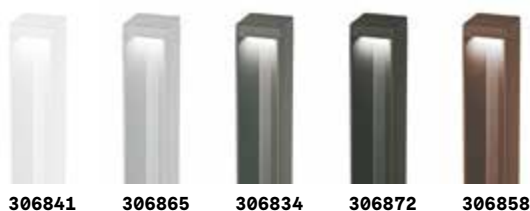

306841   306865   306834   306872   306858