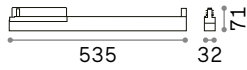

Display Accent

0,400 Kg/0,0064 m³

LED SMD SAMSUNG Driver ON/OFF included - UGR <16

Power	Beam	Lumen	CCT	Finish	Code	€
14 W	60°	1800 lm	3000 K	White	283593	210
				Black	283609	210
		1900 lm	4000 K	White	283616	210
				Black	283623	210