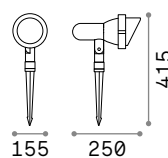

Terra ^{new}

Cast aluminum painted frame.
Adjustable body. Transparent
Pyrex glass diffuser.

IP65

1,230 Kg / 0,0086 m³
E27 max 1x42W

€ 90

033044 Anthracit.
321622 Coffee ^{new}