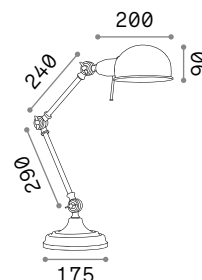

Truman

Matt white, grey or black painted metal structure and diffuser. Adjustable jointed arm with antique brass metal joints. Diffuser white enamelled on the inner side. Cable is covered with vintage fabric in white or black colour.

Lamp with integrated switch.

■ □ IP20

2,380 Kg / 0,0283 m³
E27 max 1x60W

€ 85

145198 ■ White
145204 ■ Grey
145211 ■ Black

3000 K
430 lm

101279 € 2,60