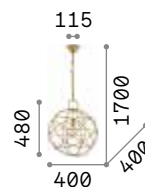

IP20

1,930 Kg / 0,1175 m³
E27 max 1 x 60W

€ 225

155968 ■ Gold

3000 K
910 lm
119571 € 6,00