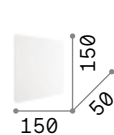

0,510 Kg / 0,0018 m³
LED 9,5W / 830 lm

€ 88

195728 White
195766 Black