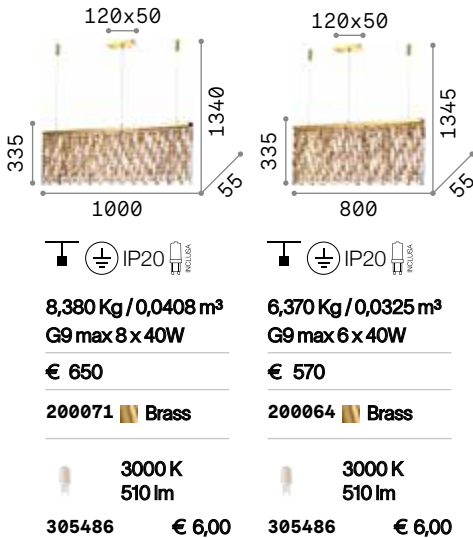

098722 Clear

 **3000 K**
510 lm

305486 € 6,00

Elisir

Metal frame. Cut crystals prisms decorative elements amber.

LED Bulbs LED G9 4W 3000 K included.
Cod. **209043**

Martinez

Chromed or golden metal frame.
Decorative elements with fob-chains composed of octagons and transparent cut-crystals bars.