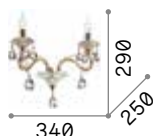

Negresco

Metal frame with chrome or golden finish. Golden version with blown and gilded inside glass arms. Main structure composed of cut crystal blocks. Clear glass and cut crystal decorative elements.

IP20

2,380 Kg / 0,0189 m³

E14 max 2x28W

€ 160

141046 Clear

087757 Gold

3000 K
430 lm

101248

€ 2,50

P. 220