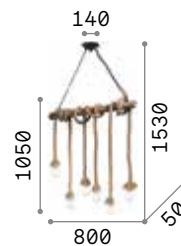

IP20

2,410 Kg / 0,0254 m³
E27 max 6x15W

€ 180

134826 ■ Rope

3000 K
910 lm
119571 € 6,00