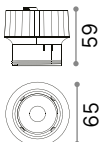

0,150 Kg/0,0030 m³

LED COB CITIZEN Required - Driver TRIDONIC ON/OFF included

Power	Beam	Lumen	CCT	Finish	Code	€
10 W	35°	970 lm	2700 K	Black	208541	65
		1000 lm	3000 K	Black	208558	65
		1100 lm	4000 K	Black	208565	65

DIMMABLE DRIVER* Optional

	Power	Output	Measure (LxHxW)	Code	€
1-10V	10 W	250 mA	135 x 20 x 30 mm	216317	40
DALI/Push	17 W	250 mA	130 x 30 x 43 mm	216027	110