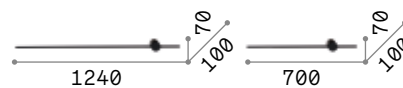

Essence

Powder coated aluminum base and body. Opal color acrylic diffuser. Indirect lighting emission. Color: white or black.

LED LED source 3000 K, 30.000 h life.

1,040 Kg / 0,0163 m³
LED 20W / 2650 lm

€ 240

265575 ■ White
285108 ■ Black

0,800 Kg / 0,0205 m³
LED 12,5W / 1650 lm

€ 182

285115 ■ White
265643 ■ Black