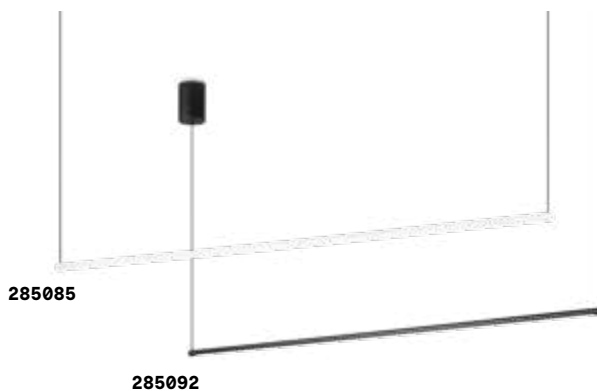

LED LED source 3000 K, 30.000 h life.

IP20

0,900 Kg / 0,0165 m³
LED 20W / 2650 lm

€ 275

285085 ■ White
285092 ■ Black

P. 402

Yoko

Matt varnished ceiling rose, frame and support for the metal cable. Opal polycarbonate diffuser. Clear PVC electrical cable. Colors: white or black.