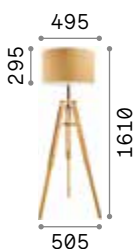

IP20

3,870 Kg / 0,1284 m³
E27 max 1x60W

€ 400

137827 Wood

3000 K
1020 lm

101347 € 8,00