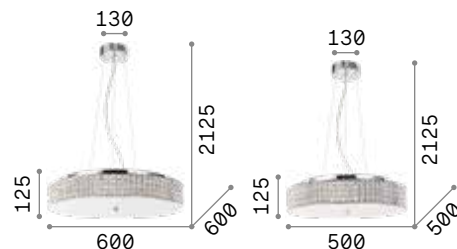

10,00 Kg / 0,1202 m³
G9 max 12 x 40W

€ 800

093062 Chrome

7,100 Kg / 0,0890 m³
G9 max 9 x 40W

€ 650

093048 Chrome

3000 K
510 lm

305486 € 6,00

3000 K
510 lm

305486 € 6,00

P. 356 P. 454 P. 510