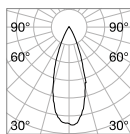

Fox 25W

LED COB BRIDGELUX Driver included

CRI ≥ 80

Power	Beam	Driver	Lumen	CCT	Finish	Code	€
25 W	35°	On-Off	2950 lm	3000 K	White	250458	60
					Black	250441	60
		1-10V/DALI	3050 lm	4000 K	White	267807	60
					Black	267791	60

CRI ≥ 90

Power	Beam	Driver	Lumen	CCT	Finish	Code	€	
25 W	35°	On-Off	2550 lm	3000 K	White	285405	60	
					Black	285399	60	
			1-10V	2700 lm	4000 K	White	322391	60 new
						Black	322377	60 new
				2550 lm	3000 K	White	302607	100
						Black	302591	100
		DALI	2550 lm	3000 K	White	302621	115	
					Black	302614	115	

Required	Beam	Driver	Finish	Code	€
No	15°		Clear	302768	5
No		On/Off	White	170145	27
No			Black	170152	27

0,540 Kg/0,0027 m³

LENS*

SINGLE CONNECTION

Light beam: ACCENT

CRI ≥ 80 25W 35° 2950lm 3000K

* The optional lens must be ordered in concomitance with the product and will be mounted inside the product as replacement for the default one.