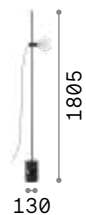

IP20

8,500 Kg / 0,0680 m³
E27 max 1x60W

€ 250

295213 ■ Black

3000 K
1020 lm

101347 € 8,00