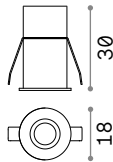

One

Source	LED SMD	LED life	30.000 h
Power	2W / 3W	Insulation class	II
Driver included	On/Off	IP	20
Drivers available	No	Material	Aluminum
CCT	3000 K	Warranty	5 years
CRI	≥90		

⌀ 17 mm

0,050 Kg/0,0001 m³

LED SMD Driver ON/OFF included*

Power	Beam	Lumen	CCT	Finish	Code	€
2W	23°	130 lm	3000 K	White	274768	31