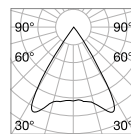

m	lx	øm
1	3598	1,30
2	900	2,50
3	400	3,80
4	225	5,00
5	144	6,30