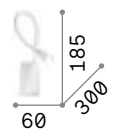

IP20

0,430 Kg / 0,0040 m³
LED 3W / 200 lm

€ 145

142708 ■ White
142692 ■ Black