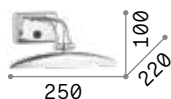

Mirror-20

Metal frame with antique brass, chrome or brass finish. Freely adjustable diffuser.

Bulbs LED G9 4W 3000 K included.

Cod. 209043