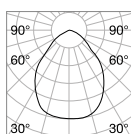

m	lx	øm
1	1066	1,90
2	267	3,70
3	118	5,60
4	67	7,50
5	43	9,40