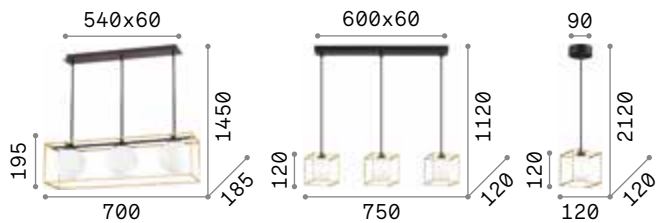

IP20

4,530 Kg / 0,0564 m³
E14 max 3 x 28W

€ 290

304144 ■ Black new
198125 ■ Brass

3000 K
420 lm

101217 € 2,50

IP20

2,260 Kg / 0,0442 m³
G9 max 3 x 28W

€ 240

327846 ■ Black new
251110 ■ Brass

3000 K
510 lm

305486 € 6,00

IP20

0,660 Kg / 0,0105 m³
G9 max 1 x 28W

€ 90

327839 ■ Black new
251103 ■ Brass

3000 K
510 lm

305486 € 6,00

P. 345

P. 497