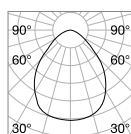

m	lx	øm
1	1511	1,90
2	378	3,80
3	168	5,70
4	94	7,60
5	60	9,50