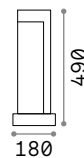

IP55

6,800 Kg / 0,0377 m³
LED 9W / 430/450 lm

€ 250

246994 ■ Granite 3000K
157856 ■ Granite 4000K