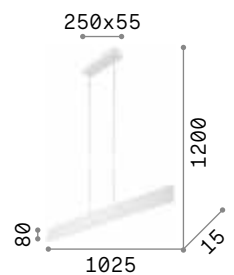

IP20

1,860 Kg / 0,0140 m³
LED 32W / 2100 lm

€ 290

138237 ■ White
173245 ■ Black

P. 386