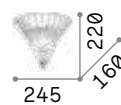

IP20

1,200 Kg / 0,0184 m³
E14 max 1x 40W

€ 100

013060 Clear
013046 Gold

3000 K
470 lm

101224 € 2,50