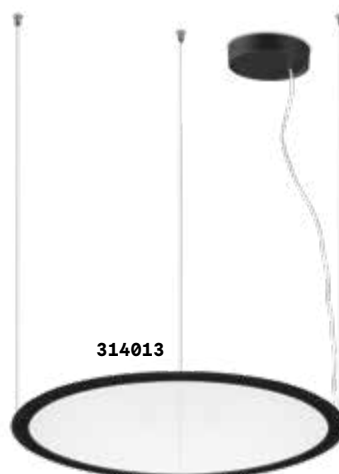

Norma 244

Deca 245

Orbit new

Matt varnished aluminum ceiling cap and frame. Coaxial clear PVC cables. Clear acrylic diffuser with texture obtained with laser. Finishes: white, black.

LED LED source 3000 K, 50.000 h life.