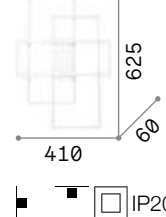

■ ■ □ IP20

1,240 Kg / 0,0264 m³
LED 31W / 4250 lm

€ 290

230726 ■ White
270661 ■ Black