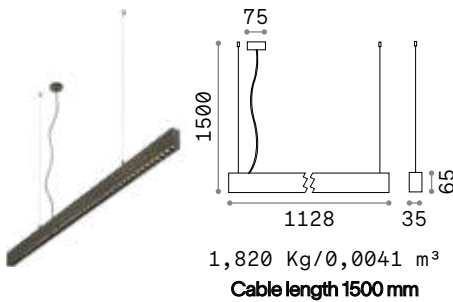

Office

Aluminum linear lamp with direct light for suspended installation. White or black finish available with black reflectors. Integrated LED sources with glare control (UGR < 16); available with 3000 K and 4000 K color temperature; CRI ≥ 80; 30.000 h of life L70B50; protection IP20, insulation class I.

Source	LED SMD	LED life	50.000 h
Power	30W	Insulation class	I
Driver included	On/Off	IP	20
Drivers available	No	Material	Aluminum
CCT	3000 K / 4000 K	Warranty	5 years
CRI	≥80		
UGR	<16		

UGR Product with UGR <16.

LED SMD Driver ON/OFF included

Power	Beam	Lumen	CCT	Finish	Code	€
30 W	37°	2800 lm	3000 K	White	271194	188
				Black	271187	188
30 W	37°	3100 lm	4000 K	White	271217	188
				Black	271200	188

Light beam: ACCENT

m	lx	øm
1	6008	0,72
2	1502	1,40
3	668	2,20
4	376	2,90
5	240	3,60

CRI≥80 30W 37° 3100lm 4000K