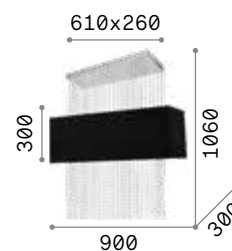

IP20

8,400 Kg / 0,1030 m³
E27 max 5 x 60W

€ 850

099101 ■ White
101163 ■ Black

3000 K
900 lm

123899 € 6,00