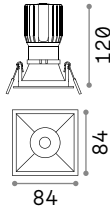

Game Trim Square

LED COB CREE Driver ON/OFF included - CRI ≥80

75 x 75 mm
0,270 Kg/0,0011 m³

Power	Beam	Lumen	CCT	Finish		Code	€
11W	36°	1000 lm	2700 K	White	+ □	285443	47
		1100 lm	3000 K	White	+ □	192376	47
				Black	+ ■	192352	47