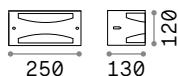

Rex-3

Powder coated die-cast aluminum body available in different colors: anthracite or white. White acrylic diffuser.