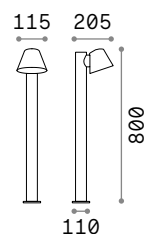

IP43

1,790 Kg / 0,0216 m³
GU10 max 1x35W

€ 116

319704 White new
322414 Grey new
139470 Anthracit.
322421 Black new
213101 Coffee

4000 K
430 lm

253497 € 3,00

P. 825