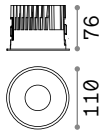

Off

⌀ 100 mm
0,460 Kg/0,0021 m³

LED COB CITIZEN Driver TRIDONIC ON/OFF included

Power	Beam	Lumen	CCT	Finish	Code	€
15 W	50°	1350 lm	3000 K	White	266497	86
				Black	266558	86
		1450 lm	4000 K	White	266503	86
				Black	266565	86