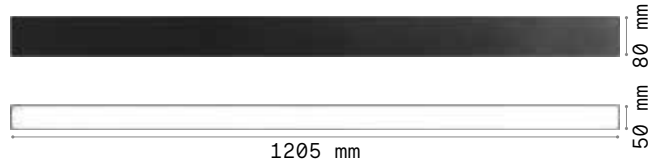

Fluo Wide 1200