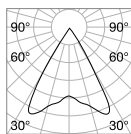

m	lx	øm
1	1330	1,20
2	332	2,40
3	148	3,50
4	83	4,70
5	53	5,90