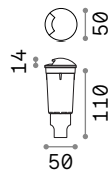

IP67 INCLUSA

0,080 Kg / 0,0007 m³
G9 max 1x1,7W

€ 31

269504 ■ B 3000K
269696 ■ B 4000K