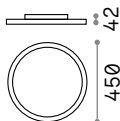

LED SMD SAMSUNG Driver TRIDONIC ON/OFF included

Power	Beam	Lumen	CCT	Finish	Code	€
26 W	87°	3700 lm	3000 K	White	292236	390
		3900 lm	4000 K	White	306667	390

3,750 Kg/0,0170 m³

DIMMABLE DRIVER Not included/Optional

	Power	Output	Measure	Code	€
1-10V/Push	32 W	700 mA	94 x 21 x 67 mm	270586	75
DALI/Push	38 W	700 mA	94 x 21 x 67 mm	270593	95