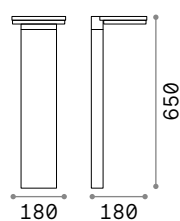

IP65

1,900 Kg / 0,0238 m³
LED 10W / 1200/1250 lm

€ 135

285542 ■ Anthracit. 3000K
250816 ■ Anthracit. 4000K