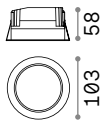

Basic Accent

① 90 mm
0,400 Kg/0,0017 m³

LED COB PHILIPS Driver PHILIPS ON/OFF included

Power	Beam	Lumen	CCT	Finish	Code	€
10 W	45°	1050 lm	3000 K	White	193458	68
		1200 lm	4000 K	White	193359	68