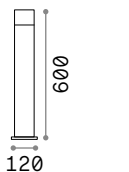

1,070 Kg / 0,0103 m³
GU10 max 1x 15W

€ 95

106182 ■ Anthracit.

4000 K
430 lm

253497 € 3,00