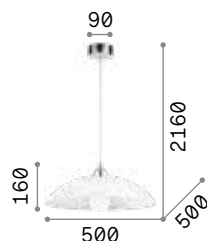

Lana

Transparent glass diffuser with silkscreen decorations inside and sandblasted outside. Chrome metal glass holders.

2,720 Kg / 0,0533 m³

E27 max 1x60W

€ 116

068169 White

101330

€ 7,50

P. 306