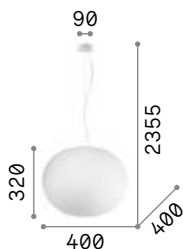

Cotton new

Metal frame and ceiling cap with white powder paint and magnetic closure without screws. Clear PVC cable. White acid-etched blown glass diffuser.

LED Bulbs LED G9 4W 3000 K included in **297781** model. Cod. **209043**

IP20

2,600 Kg / 0,0810 m³
E27 max 1x42W

€ 200

327884 White