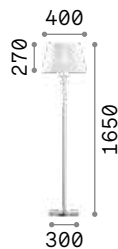

Pegaso

Chrome metal frame. Cut crystal main body, candle cups and pendants. Organza fabric shades.

Lamp with integrated switch.

5,450 Kg / 0,0985 m³
E27 max 1x 60W

€ 340

059228 ■ White

3000 K
900 Lm

101354