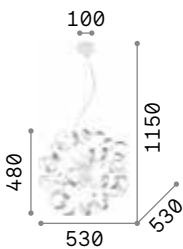

Vortex

Matt white painted metal frame. Hand shaped and hand painted with gold or silver enamel decorative metal elements.