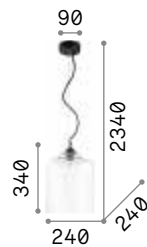

1,840 Kg / 0,0427 m³
E27 max 1x 60W

€ 145

112305 Clear
112312 Smoky Grey

3000 K
910 lm

119571 € 6,00