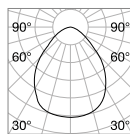

m	lx	øm
1	1562	1,90
2	390	3,70
3	174	5,60
4	98	7,50
5	62	9,40