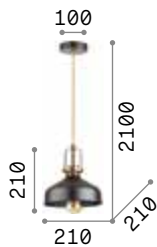

IP20

0,630 Kg / 0,0102 m³
E27 max 1x60W

€ 75

238104 White
249056 Black

3000 K
340 lm

101286 € 2,60