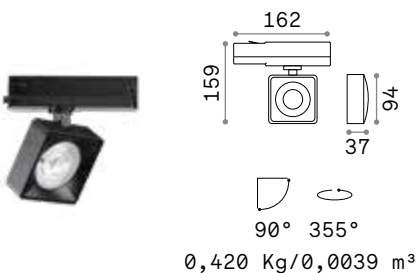

LED COB CREE Driver PHILIPS ON/OFF included

Power	Beam	Lumen	CCT	Finish	Code	€
22 W	36°	2000 lm	3000 K	White	296364	135
				Black	296357	135

[Link - Page 718](#)

Light beam: ACCENT

m	lx	Øm
1	3646	0,65
2	911	1,30
3	405	1,90
4	228	2,60
5	146	3,20

CRI≥95 22W 36° 1750lm 3000K