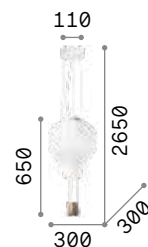

Matt white varnished metal ceiling cup. Power cable coated with fabric. White acid-etched glass diffuser. Rope basket.

IP20

3,830 Kg / 0,1676 m³
E27 max 1x 42W

€ 265

261195 White

3000 K
900 lm

123899 € 6,00