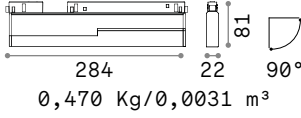

Ego Flexible

LED SMD OSRAM UGR <19

Power	Beam	Lumen	CCT	Control	Finish		Code	€
13 W	35°	1300 lm	3000 K	On-Off	White		282718	200
					Black		257846	200
				1-10V	White		303543	225
					Black		303536	225
				DALI	White		286105	250
					Black		286099	250