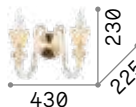

IP20

2,080 Kg / 0,0431 m³

E14 max 2 x 40W

€ 145

140599 Gold

3000 K
430 lm

101248

€ 2,50

P. 229