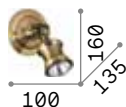

IP20

0,310 Kg / 0,0020 m³
LED 6W / 700 lm

€ 61

196688 White

P. 325

Barber

Total metal base, junction and bulb socket cover. Adjustable body. Available version antique brass.

LED Bulbs LED GU10 7W 3000 K included.
Cod. 123943