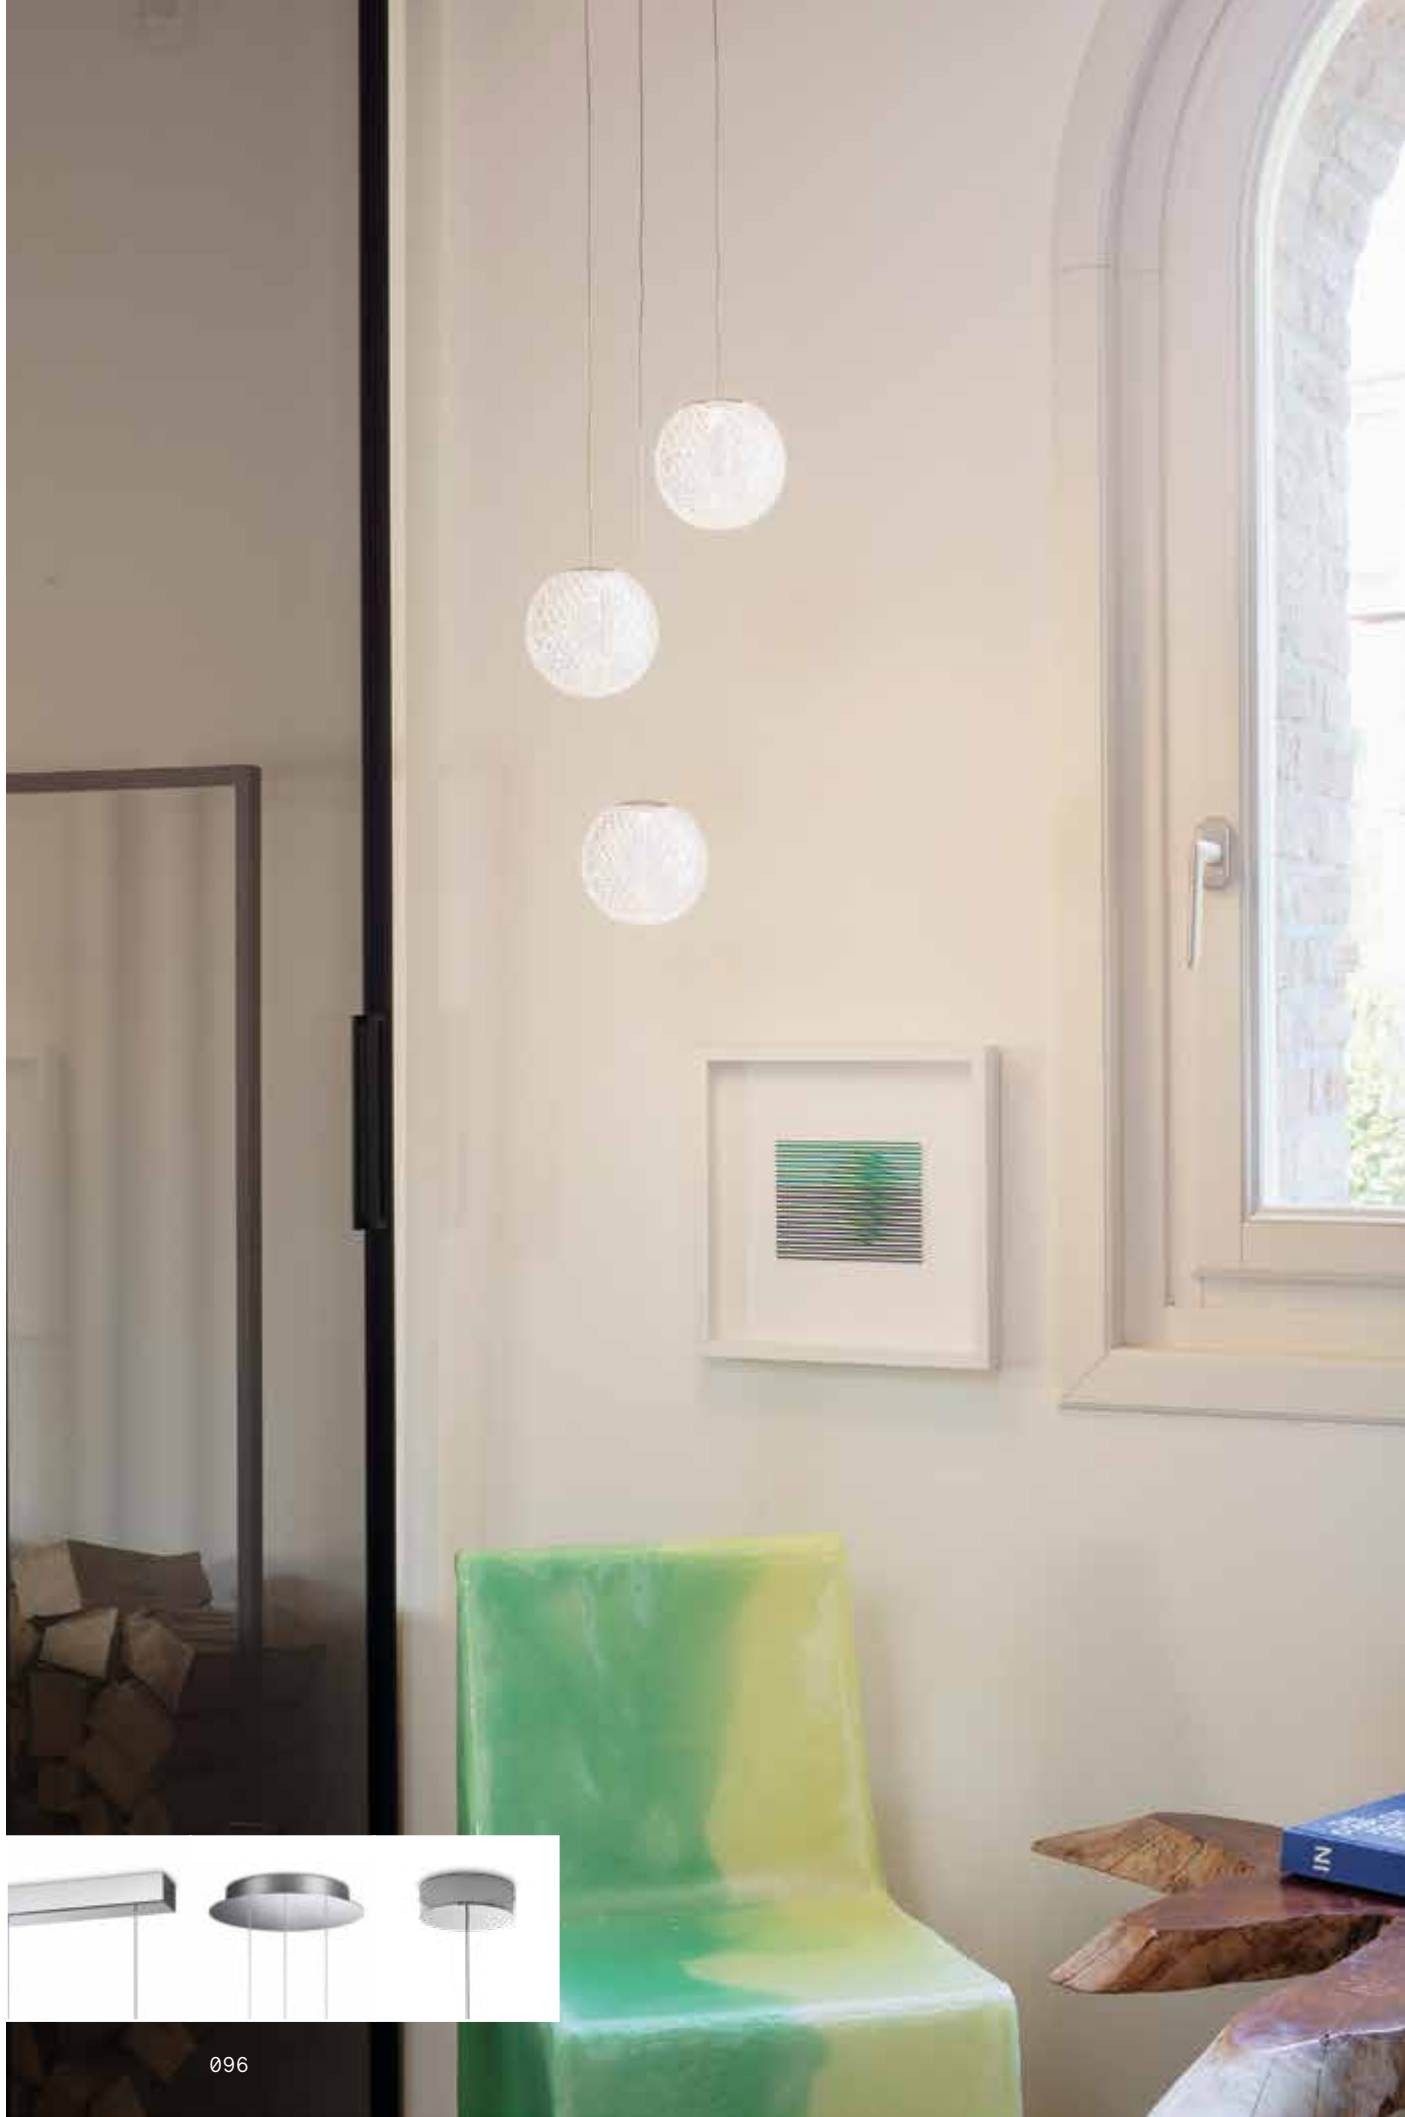

Diamond **new**

Chromed metal ceiling cap. Clear Teflon cable. Clear acrylic diffusers with cut crystal processing effect.

LED LED source 3000 K, 30.000 h life.

IP20	IP20	IP20
2,730 Kg / 0,0276 m³ LED 27W / 2750 lm	1,860 Kg / 0,0181 m³ LED 15W / 1750 lm	0,560 Kg / 0,0044 m³ LED 6,5W / 650 lm
€ 350	€ 210	€ 85
305325 Clear new	305295 Clear new	305288 Clear new