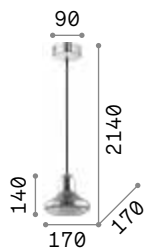

0,790 Kg / 0,0180 m³
G9 max 1x15W

€ 78

168326 ■ Smoky Grey

3000 K
510 lm

305486 € 6,00