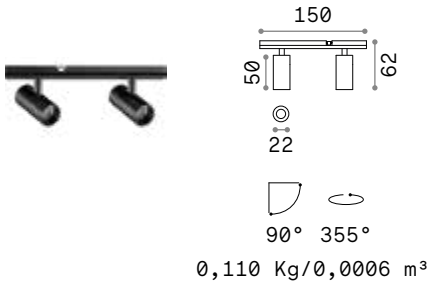

Stick Track Double

LED COB BRIDGLEUX

Power	Beam	Lumen	CCT	Finish	Code	€
6W	24°	550 lm	3000 K	Black	329512	65 new