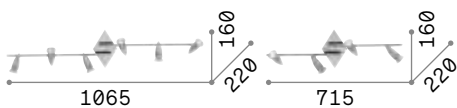

Alfa

Metal structure with satin white or satin nickel. Reflecting body is adjustable by rotation of the stem and inclination of the turning point.

LED Bulbs LED GU10 7W 3000 K included.
Cod. **123943**

1,140 Kg / 0,0196 m³
GU10 max 6 x 50W

€ 135

122748 White
006338 Nickel

1,070 Kg / 0,0158 m³
GU10 max 4 x 50W

€ 90

122731 White
006321 Nickel

3000 K
540 lm

123943 € 3,50

3000 K
540 lm

123943 € 3,50

P. 427