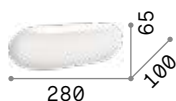

Moris

Chrome metal frame. Blown glass diffuser available in white color.

LED Bulbs LED G9 4W 3000 K included.
Cod. 209043

■ ⊕ IP20

0,520 Kg / 0,0071 m³

G9 max 2x40W

€ 90

034546 White

3000 K
510 lm

305486 € 6,00