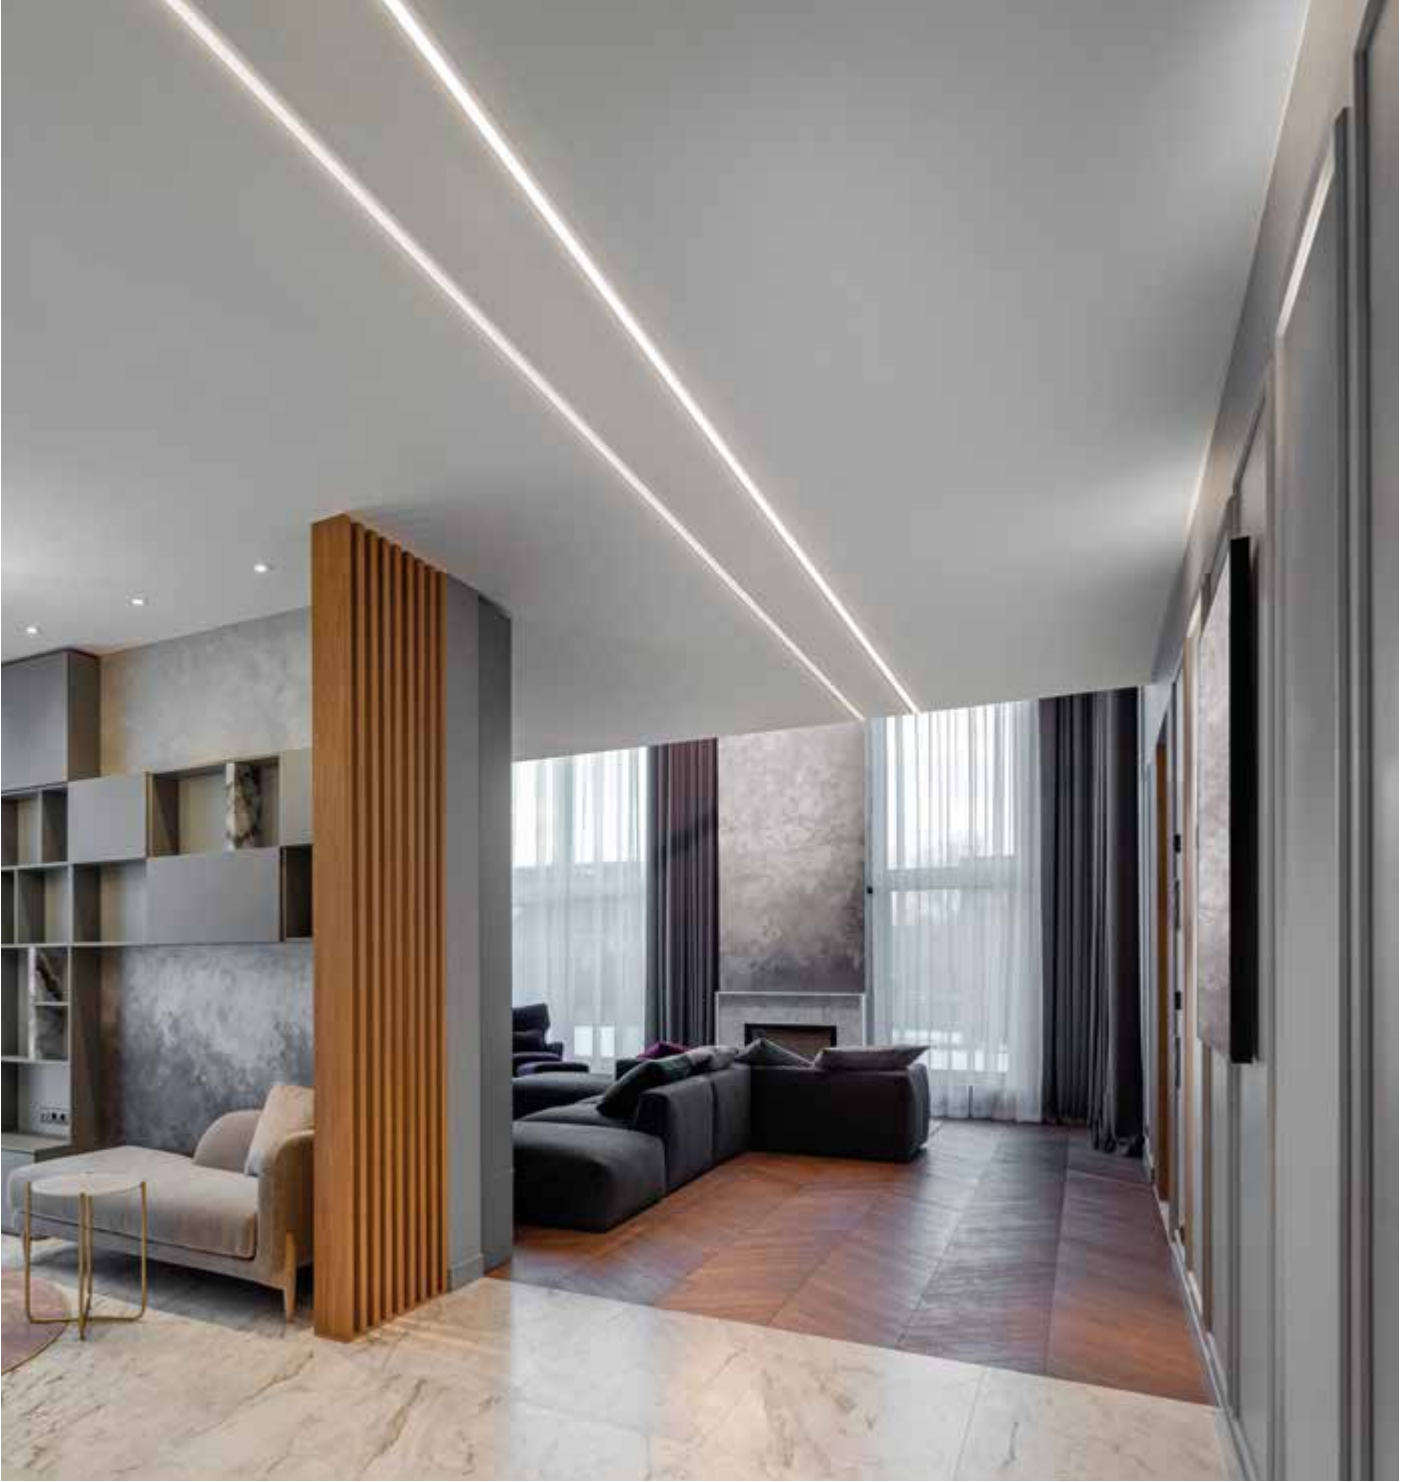

Mounting kit PROFILE 15 mm.