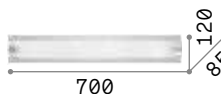

Tudor

Chrome metal base. Diffuser composed of cut clear glass sheet and half tube of Pyrex glass, sandblasted in the middle.

■ ⊕ IP20

1,900 Kg / 0,0214 m³

E14 max 4 x 40W

€ 100

051864 Clear

101217 € 2,50