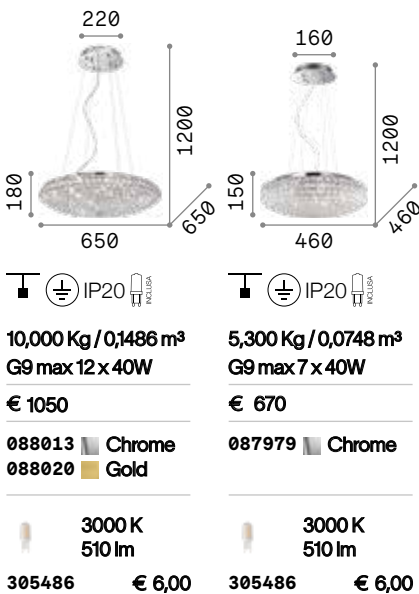

King

Diffuser composed of chrome or golden metal rings with octagonal crystals set inside. Steel cables adjustable in length with automatic devices.

LED Bulbs LED G9 4W 3000 K included. Cod. **209043**

P. 358