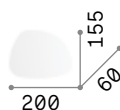

■ IP20

0,520 Kg / 0,0030 m³
LED 10,5W / 1080 Lm

€ 110

257235 White