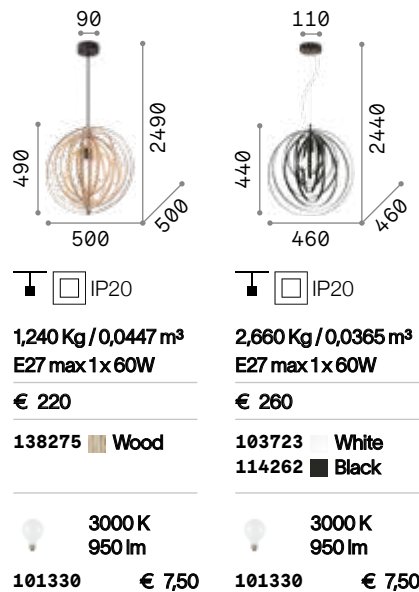

3000 K
900 lm
123899 € 6,00

3000 K
900 lm
123899 € 6,00

3000 K
900 lm
123899 € 6,00

Disco

Rotating circular decorative elements adjustable at will. Available in metal with white or matt black finish and in natural wood.