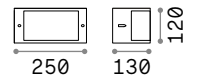

Rex-1 **new**

Powder coated die-cast aluminum body available in different colors: anthracite, white, coffee, grey or black. White acrylic diffuser.