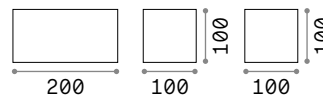

Atom new

Powder coated aluminum body.
Glass diffusers. Double light beam,
up and down with adjustable width
and movable wings.

LED LED source 3000 K, 30.000 h life.

■ IP54

1,160 Kg / 0,0025 m³
LED 23W / 2100 lm