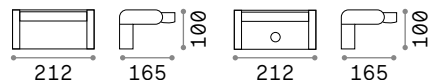

IP54

1,200 Kg / 0,0055 m³
LED 20,5W / 2000 lm

€ 115

287690 White
326863 Grey
287683 Anthracit.
287706 Black
307169 Coffee

IP54

1,300 Kg / 0,0055 m³
LED 21W / 2000 lm

€ 130

287720 White
326870 Grey new
287713 Anthracit.
287737 Black
307176 Coffee