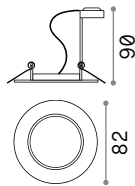

Swing

IP20 ZINC

45° ⌀ 70 mm
0,200 Kg/0,0003 m³
Purchase Qty. 3 pieces

GU10 Not included - Recommended bulb 108292

Power	Finish		Code	€
max 50W	White		083179	12
	Ant. Brass		083186	12
	Chrome		083131	12
	Black		243825	12
	Nickel		083148	12