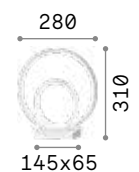

Oz

Plated or powder coated metal base and frame. PVC wires. Opal rubber diffuser. Available finishes: white, black or brushed brass.

LED LED source 3000 K, 30.000 h life.

**ON
OFF** Lamp with integrated switch.

IP20

0,890 Kg / 0,0096 m³
LED 23W / 2300 lm

€ 190

269474 White
269481 Black
269498 Brass