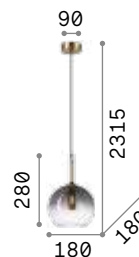

0,600 Kg / 0,0206 m³
G9 max 1x28W

€ 100

309811 Fade Chr.new

3000 K
510 lm
305486 € 6,00