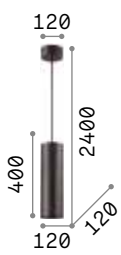

104935 104942 104928 141800 313894 141817 259239 141794 141855 170589

2,950 Kg / 0,0092 m³
GU10 max 1x 50W
€ 132

158723 ■ Black