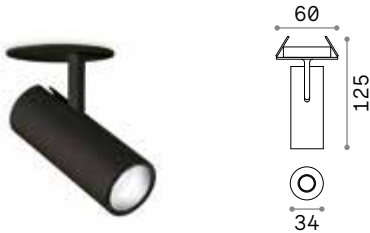

Play

Source	LED COB	LED life	30.000 h
Power	7W	Insulation class	II
Driver included	On/Off	IP	20
Drivers available	No	Material	Aluminum
CCT	3000 K	Warranty	5 years
CRI	≥90		

LED COB Driver ON/OFF included

Power	Beam	Lumen	CCT	Finish	Code	€
7W	17°	520 lm	3000 K	White	258270	60
				Black	268088	60

90° 355° 45 mm

0,220 Kg/0,0014 m³

Light beam: SPOT

m	lx	øm
1	2632	0,31
2	658	0,63
3	292	0,94
4	164	1,30
5	105	1,60

CRI≥90 7W 17° 520lm 3000K