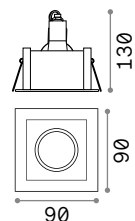

Funky

IP20 IRON

80 x 68 mm
0,300 Kg/0,0006 m³

GU10 Not included - Recommended bulb 108292

Power	Finish		Code	€
max 50W	Aluminum		083223	18
	White		083230	18
	Ant. Brass		083247	18
	Chrome		083193	18
	Black		243849	18