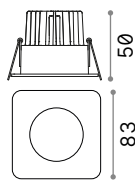

① 68 mm

0,240 Kg/0,0011 m³

LED COB Driver ON/OFF included

Power	Beam	Lumen	CCT	Finish	Code	€
8 W	38°	800 lm	3000 K	White	252049	77
				Black	252056	77

Light beam: ACCENT