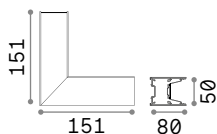

BLINDED CORNER Optional - Compatible with Accent versions

0,610 Kg/0,0023 m³

Finish	Code	€
White	191485	65
Black	191492	65

STRUCTURE CONNECTOR Maximum length per power source: 30 meters

Required	Code	€
Yes - 1 Kit x connection	191508	12