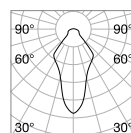

m	lx	øm
1	1250	0,92
2	312	1,84
3	138	2,76
4	78	3,69
5	50	4,61