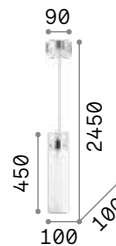

IP20

1,330 Kg / 0,0164 m³
E27 max 1x 60W

€ 68

027364 White

3000 K
910 lm

119571 € 6,00