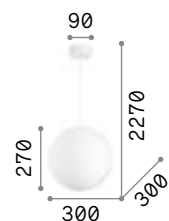

IP20

0,860 Kg / 0,0428 m³
E27 max 1x 25W

€ 110

226026 White

3000 K
950 lm

101330 € 7,50

P. 293 P. 397 P. 484 P. 545