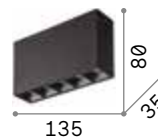

IP20

0,370 Kg / 0,0011 m³
LED 12,5W / 1200 lm

€ 90

248530 ■ White
244884 ■ Black

LED source 3000 K, 50.000 h life.

P. 786

Dynamite

Powder coated or plated or brushed metal frame. Adjustable diffusers.