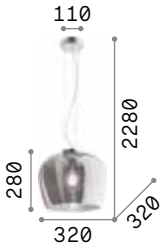

IP20

8,600 Kg / 0,2150 m³
LED 60,2W / 5300 lm

€ 415

224541 White

Blossom

Chrome metal frame and ceiling cup.
Clear blown glass diffuser with amber
or smoky finish. Clear PVC power
cable.

IP20

1,890 Kg / 0,0705 m³
E27 max 1x 60W