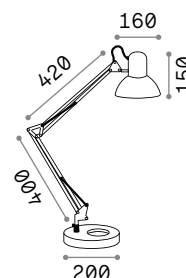

■ □ IP20

193991

265278

061191

2,450 Kg / 0,0111 m³
E27 max 1x 42W

€ 85

193991 ■ White
265278 ■ Black
061191 ■ Black Copper

101286 3000 K
340 lm
€ 2,60