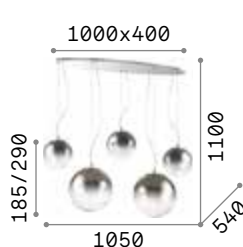

Mapa Fade

Chrome metal ceiling rose and frame. Clear blown spherical glass diffuser with downward faded shade finish. Clear PVC cable. Color: chrome.

IP20

8,700 Kg / 0,2470 m³
E27 max 5x60W

€ 640

140759 FadeChrome

3000 K
910 lm

119571 € 6,00