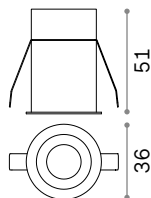

⌀ 35 mm

0,100 Kg/0,0003 m³

LED SMD Driver ON/OFF included*

Power	Beam	Lumen	CCT	Finish	Code	€
3W	23°	270 lm	3000 K	White	274782	41

Light beam: SPOT