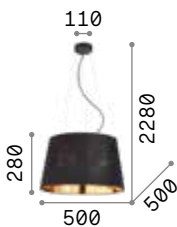

Pan

Metal frame. Diffusers made of decorative elements with metal tube shape of different length. Steel cables adjustable in length.

13,920 Kg / 0,1355 m³
E27 max 5 x 60W

€ 830

208817 ■ Gold

3000 K
910 lm

119571

€ 6,00

P. 442

Nordik

Matt black varnished metal frame.
Golden PVC foil shade covered with black fabric.

1,760 Kg / 0,1694 m³
E27 max 6 x 60W

€ 280

161662 ■ Black

3000 K
910 lm

119571

€ 6,00

1,500 Kg / 0,1064 m³
E27 max 4 x 60W

€ 210

161648 ■ Black

3000 K
910 lm

119571

€ 6,00

P. 450

P. 500

P. 560