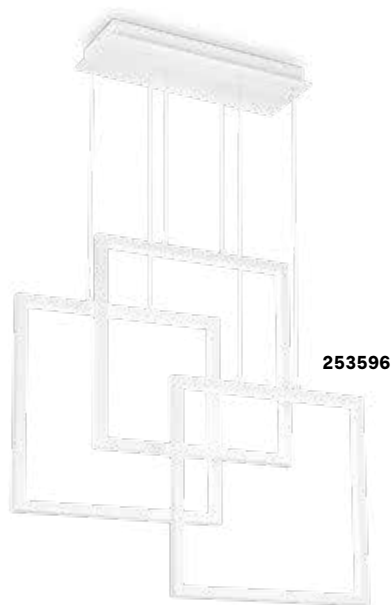

Frame

Matt white or black varnished metal base and frame. Opal colour plastic diffusers. Adjustable in length cables. Direct light emission.

LED LED source 3000 K, 30.000 h life.

IP20	IP20	IP20
3,500 Kg / 0,1050 m³ LED 82W / 7300 lm	4,270 Kg / 0,0689 m³ LED 80W / 9100 lm	4,300 Kg / 0,2100 m³ LED 93W / 10700 lm
€ 355	€ 555	€ 550
269351 ■ White 269337 ■ Black	253596 ■ White 269375 ■ Black	253589 ■ White 269382 ■ Black