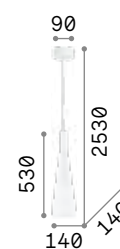

Milk

White enameled elliptical metal frame. White blown and acid-etched glass diffuser. Power cables adjustable in length.

⏏ IP20

4,220 Kg / 0,1024 m³
E27 max 3 x 60W

€ 265

030326 White

💡 3000 K
900 lm

123899 € 6,00