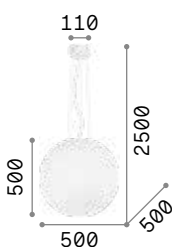

IP20

5,390 Kg / 0,2254 m³
E27 max 1x60W

€ 303

032122 White

3000 K
910 lm

119571 € 6,00