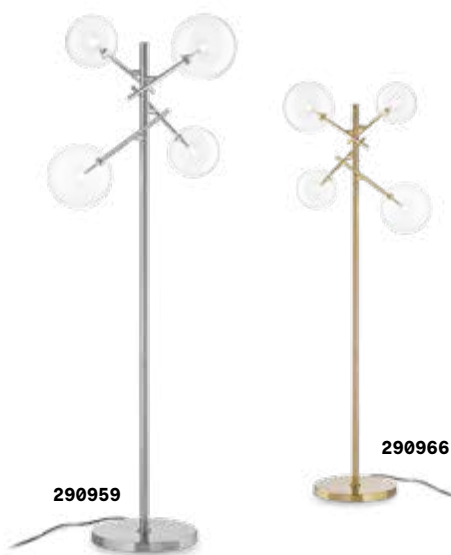

IP20 INCLUDED

6,500 Kg / 0,0882 m³
G4 max 4 x 2W

€ 500

290959 Chrome
290966 Brass

3000 K
200 lm
222257 € 4,00