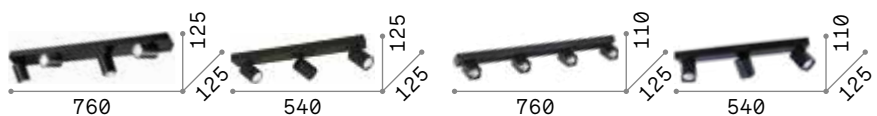

1,230 Kg / 0,0057 m³ GU10 max 4 x 35W € 185	1,080 Kg / 0,0041 m³ GU10 max 3 x 35W € 127	1,230 Kg / 0,0057 m³ GU10 max 3 x 35W € 195	1,080 Kg / 0,0041 m³ GU10 max 3 x 35W € 150

229089 White 229072 Black	229065 White 229058 Black	294827 White 321523 Black	new 294810 White new 321516 Black

3000 K 540 lm 123943 € 3,50	3000 K 540 lm 123943 € 3,50	3000 K 540 lm 123943 € 3,50	3000 K 540 lm 123943 € 3,50