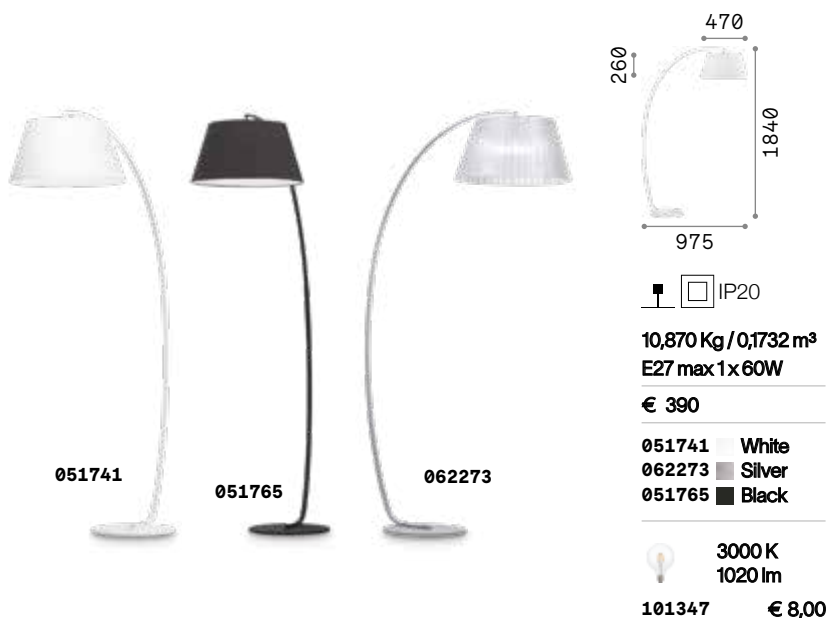

Lamp with integrated switch.

Eminent

White or black powder coated metal frame. Pole made of natural wood. PVC shade coated with fabric. Power cable coated with fabric with switch.

ON / **OFF** Lamp with integrated switch.