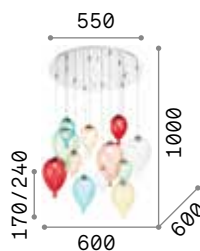

IP20

6,000 Kg / 0,1860 m³
G9 max 12 x 28W

€ 750

100951 Color

3000 K
510 lm

305486 € 6,00