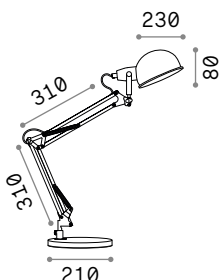

Johnny ^{new}

Matt varnished or plated metal frame and diffuser. Jointed arm with tightening knobs. Adjustable diffuser white inside. Black PVC cable with switch. Finishes: black, satin nickel, antique brass.

Lamp with integrated switch.

■ □ IP20

2,400 Kg / 0,0109 m³
E14 max 1x25W

€ 110

313351 ■ Nickel ^{new}
313344 ■ Black ^{new}
313368 ■ Ant. Brass ^{new}

3000 K
480 lm

101200 € 2,50