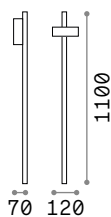

IP54

0,850 Kg / 0,0057 m³
LED 4,5W / 410 lm

€ 132

251257 ■ Anthracit.