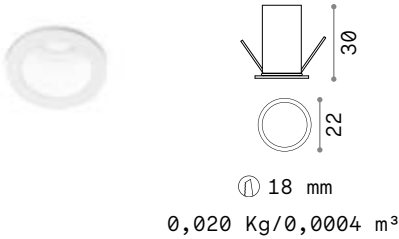

Quark new

Source	LED COB / SMD	LED life	30.000 h
Power	2W / 3W / 5W / 8W	Insulation class	II
Driver included	On/Off	IP	20
Drivers available	No	Material	Aluminum
CCT	3000 K	Warranty	5 years
CRI	≥90		

LED SMD BRIDGELUX Driver ON/OFF included

Power	Beam	Lumen	CCT	Finish	Code	€
2W	30°	180 lm	3000 K	White	327471	35 new
				Black	305844	35 new