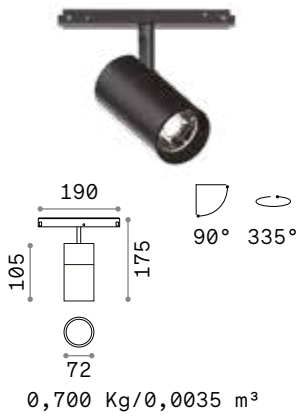

Ego Track Single

LED COB CITIZEN

Power	Beam	Control	Lumen	CCT	Finish		Code	€		
19 W	35°	On-Off	2200 lm	3000 K	White		307558	175		
					Black		305608	175		
		1-10V	2200 lm	3000 K	White		307527	195		
					Black		307510	195		
		DALI	2200 lm	3000 K	White		307541	230		
					Black		307534	230		
					2350 lm	4000 K	Black		321974	230 <i>new</i>