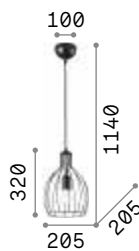

0,590 Kg / 0,0480 m³
E27 max 1x60W

€ 110

200880 White
148151 Black

2200 K
370 lm

151687 € 4,60