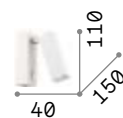

LED LED source 3000 K, 30.000 h life.

ON OFF Lamp with integrated switch.

142586

142579

IP20

0,320 Kg / 0,0025 m³
LED 3W / 145 lm

€ 100

142586 ■ White
142579 ■ Black