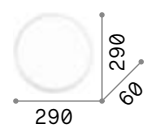

■ ■ □ IP20

0,430 Kg / 0,0164 m³
LED 12W / 1440 lm

€ 30

252599 ■ White
252605 ■ Black