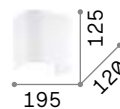

LED LED source 3000 K, 20.000 h life.

ON/OFF Lamp with integrated switch.

USB Lamp with integrated USB socket.

239576

239613

239590

239606

IP20