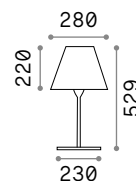

2,940 Kg / 0,0247 m³
E27 max 1x42W

€ 110

298597 ■ Anthracit. new

4000 K
1000 lm

151991 € 2,00