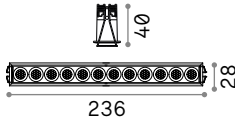

LED SMD Driver ON/OFF included

Power	Beam	Lumen	CCT	Finish	Code	€
19 W	32°	2000 lm	3000 K	White	327518	110 new
				Black	305837	110 new

231 x 23 mm
0,300 Kg/0,0022 m³

Light beam: ACCENT