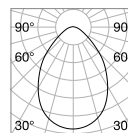

m	lx	øm
1	1644	1,60
2	411	3,20
3	183	4,81
4	103	6,41
5	66	8,01