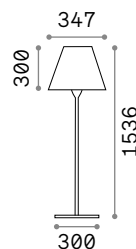

6,500 Kg / 0,0525 m³
E27 max 1x42W

€ 145

298610 ■ Anthracit. new

4000 K
1000 lm

151991 € 2,00