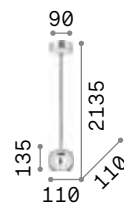

0,520 Kg / 0,0040 m³
GU10 max 1x28W

€ 70

231228 ■ White
116457 ■ Chrome
231259 ■ Black

3000 K
540 lm

123943 € 3,50