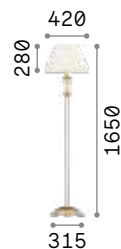

IP20

5,600 Kg / 0,1089 m³
E27 max 1x60W

€ 340

002880 ■ White
020877 ■ Gold

3000 K
1020 lm

101347 € 8,00

P. 236

P. 460

P. 509