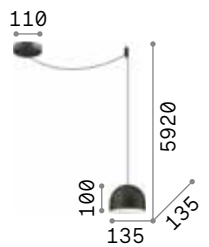

Tall

Matt white or black varnished metal diffuser and details. Over 5 meters length cable coated with fabric and supplied with three fastening hooks.

IP20

0,550 Kg / 0,0036 m³
E27 max 1x 42W

€ 135

196770 ■ White
196787 ■ Black