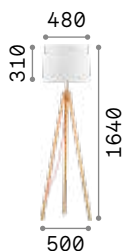

York

Natural wooden tripod stand with metal details. PVC foil shade coated with fabric. Power cable coated with fabric. Available also with white or black shades and frame.

Lamp with integrated switch.

IP20

2,810 Kg / 0,0247 m³
E27 max 1x60W

€ 230

121406 White
121437 Black
089805 Wood

3000 K
1020 lm

101347 € 8,00

Klimt

Natural wood tripod. PVC foil shade covered with fabric, chrome metal support.

Lamp with integrated switch.