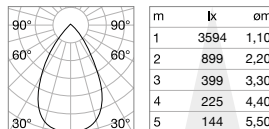

CRI≥90 25W 20-55° 3000lm 3000K