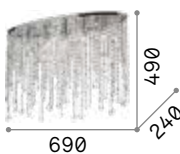

Rain

Chrome metal frame. Pendants composed of multi-shaped cut crystal beads and final drops.

IP20

3,820 Kg / 0,0225 m³
E14 max 5 x 40W

€ 340

008455 Chrome

101224 3000 K
470 lm € 2,50