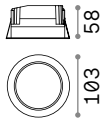

Basic Wide

① 90 mm
0,370 Kg/0,0017 m³

LED SMD SAMSUNG Driver PHILIPS ON/OFF included

Power	Beam	Lumen	CCT	Finish	Code	€
10 W	85°	1150 lm	3000 K	White	193519	65
		1200 lm	4000 K	White	193403	65