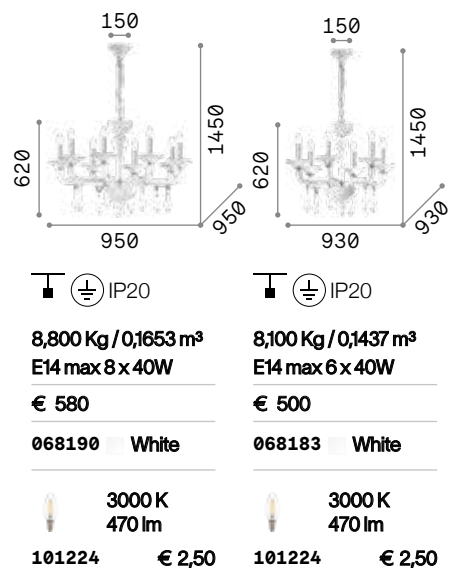

Miramare

Blown and hand finished clear and white glass chandelier. Chrome metal bulb socket covers and details. Velvet chain cover.