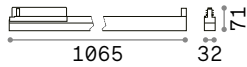

1,120 Kg/0,0112 m³

LED SMD SAMSUNG Driver ON/OFF included - UGR <16

Power	Beam	Lumen	CCT	Finish	Code	€
28 W	60°	3500 lm	3000 K	White	283524	330
				Black	276267	330
		3700 lm	4000 K	White	283531	330
				Black	283548	330