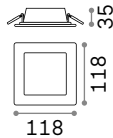

① 100 x 100 mm

0,270 Kg/0,0012 m³

LED SMD AND DRIVER Included

Power	Beam	Lumen	CCT	Finish	Code	€
10 W	110°	1200 lm	3000 K	White	123981	30