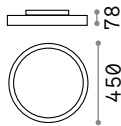

3,700 Kg/0,0250 m³

LED SMD SAMSUNG Driver TRIDONIC ON/OFF included

Power	Beam	Lumen	CCT	Finish	Code	€
26 W	87°	3700 lm	3000 K	White	254272	420
				Black	306599	420
		3900 lm	4000 K	White	270296	420
				Black	306605	420

DIMMABLE DRIVER Not included/Optional

	Power	Output	Measure	Code	€
1-10V/Push	32 W	700 mA	94 x 21 x 67 mm	270586	75
DALI/Push	38 W	700 mA	94 x 21 x 67 mm	270593	95