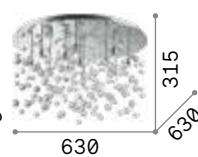

11,250 Kg / 0,1524 m³
G9 max 15 x 40W

7,420 Kg / 0,0920 m³
G9 max 12 x 40W

3,590 Kg / 0,0344 m³
G9 max 8 x 40W

1,500 Kg / 0,0149 m³
G9 max 5 x 40W

€ 760

€ 510

€ 305

€ 155

101194 White
030784 Chrome

101187 White
022239 Chrome

101170 White
022222 Chrome

094687 Chrome

3000 K
510 lm

3000 K
510 lm

3000 K
510 lm

3000 K
510 lm

305486 € 6,00

305486 € 6,00

305486 € 6,00

305486 € 6,00