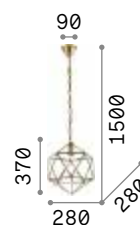

IP20

2,580 Kg / 0,0589 m³
E27 max 1x60W

€ 225

168852 ■ Ant. Brass

2200 K
500 lm

151717 € 8,00