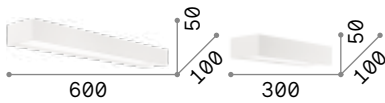

Cube

Heat sink body made of aluminum sheet of 6 mm thickness. Powder coated. Integrated LED.

LED LED source 3000 K, 30.000 h life.

■ IP20

1,390 Kg / 0,0055 m³
LED 14,5W / 1900 lm

€ 195

161792 White

■ IP20

0,800 Kg / 0,0028 m³
LED 8W / 950 lm

€ 145

161785 White