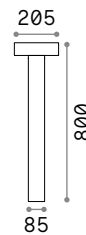

Tesla new

Powder painted aluminum body.
White plastic screen diffuser.
Downward light emission. Available
finishes: anthracite, white, coffee,
grey or black.