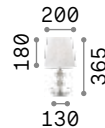

Queen

Gilded metal frame with cut crystal base and decorative elements. PVC foil shade covered with quilted decoration and gold glitters.

Lamp with integrated switch.

2,300 Kg / 0,0886 m³
E27 max 1x60W

€ 210

077758 ■ Gold

3000 K
910 lm

119571

€ 6,00

1,360 Kg / 0,0460 m³
E27 max 1x60W

€ 140

077741 ■ Gold

3000 K
910 lm

119571

€ 6,00

0,900 Kg / 0,0137 m³
E27 max 1x60W

€ 120

077734 ■ Gold

3000 K
910 lm

119571

€ 6,00

P. 566

Le Roy

Chrome metal frame and base with cut crystal decorative elements. PVC foil shade covered with fabric with quilted decoration and silver brilliants.

Lamp with integrated switch.

2,300 Kg / 0,0919 m³
E27 max 1x60W

€ 195

073408 ■ Chrome

3000 K
910 lm

119571

€ 6,00

1,360 Kg / 0,0456 m³
E27 max 1x60W

€ 127

073422 ■ Chrome

3000 K
910 lm

119571

€ 6,00

0,900 Kg / 0,0234 m³
E27 max 1x60W

€ 110

073439 ■ Chrome

3000 K
910 lm

119571

€ 6,00