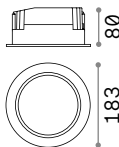

① 160 mm
1,130 Kg/0,0056 m³

LED SMD SAMSUNG Driver PHILIPS ON/OFF included

Power	Beam	Lumen	CCT	Finish	Code	€
30 W	90°	3050 lm	3000 K	White	193540	140
		3150 lm	4000 K	White	193434	140

DIMMABLE DRIVER* Optional

Model	Control	Power	Output	Measure (LxHxW)	Code	€
Basic 10 W	1-10V	12 W	300 mA	150 x 29 x 43 mm	218823	40
	DALI/Push	10 W	300 mA	130 x 30 x 43 mm	220772	125
Basic 15 W	1-10V	15 W	450 mA	150 x 29 x 43 mm	218830	45
	DALI/Push	17 W	450 mA	130 x 30 x 43 mm	220796	134
Basic 20 W	DALI/Push	25 W	700 mA	130 x 30 x 43 mm	220789	146
Basic 30 W	1-10V	31 W	900 mA	150 x 29 x 43 mm	218854	50
	DALI/Push	45 W	900 mA	150 x 30 x 43 mm	220802	158

Light beam: **WIDE**