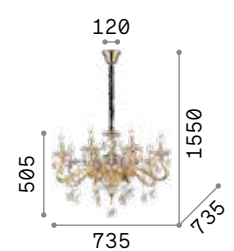

IP20

11,300 Kg / 0,1461 m³
E14 max 8 x 28W

€ 850

141053 Clear
087764 Gold

3000 K
430 lm

101248 € 2,50

Tiepolo

Blown and hand finished glass chandelier with chrome metal details. Crystal pendants composed of octagons and drops. Velvet chain cover.