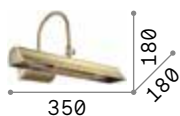

Retrò

Totally metal base, arm and diffuser with brass finish. Adjustable diffuser.

IP20

0,790 Kg / 0,0152 m³

E14 max 2x28W

€ 120

144917 ■ Ant. Brass

3000 K
470 lm

101224 € 2,50