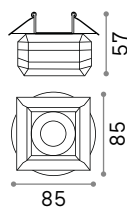

Soul

IP20 CRYSTAL

① 55 mm

0,340 Kg/0,0009 m³

G9 Not included - Recommended bulb 305486

Power	Finish	Code	€
max 40W	Clear	107691	20