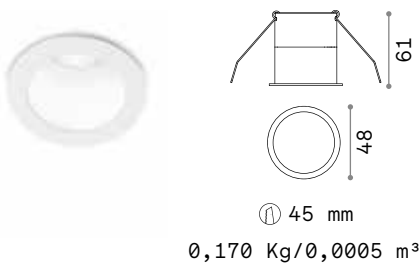

LED COB CITIZEN Driver ON/OFF included

Power	Beam	Lumen	CCT	Finish	Code	€
8W	30°	720 lm	3000 K	White	258478	57
				Black	258461	57

Light beam: ACCENT

m	lx	Øm
1	1446	0,54
2	362	1,10
3	161	1,60
4	90	2,20
5	56	2,70

CRI≥80 8W 30° 720lm 3000K