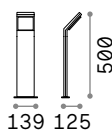

IP54

1,200 Kg / 0,0122 m³
LED 9W / 1050 / 1100 lm

€ 145

318691	White	3000K	new	322599	Anthracit.	4000K	new
322582	White	4000K	new	322537	Black	3000K	new
322551	Grey	3000K	new	322506	Black	4000K	new
322544	Grey	4000K	new	322575	Coffee	3000K	new
322612	Anthracit.	3000K	new	322568	Coffee	4000K	new