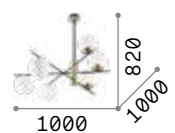

■ □ IP20

3,670 Kg / 0,1017 m³
E14 max 6 x 28W

€ 415

289496 ■ Black

💡 3000 K
420 lm

101217 € 2,50