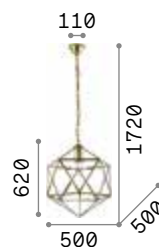

IP20

6,720 Kg / 0,2288 m³
E27 max 1x60W

€ 440

168869 ■ Ant. Brass

2200 K
480 lm

151724 € 8,00