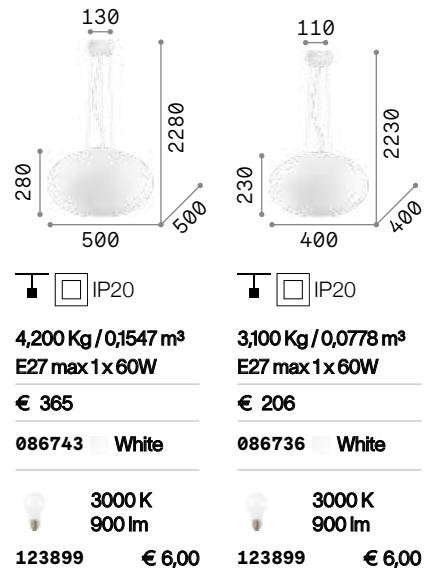

P. 290

P. 486