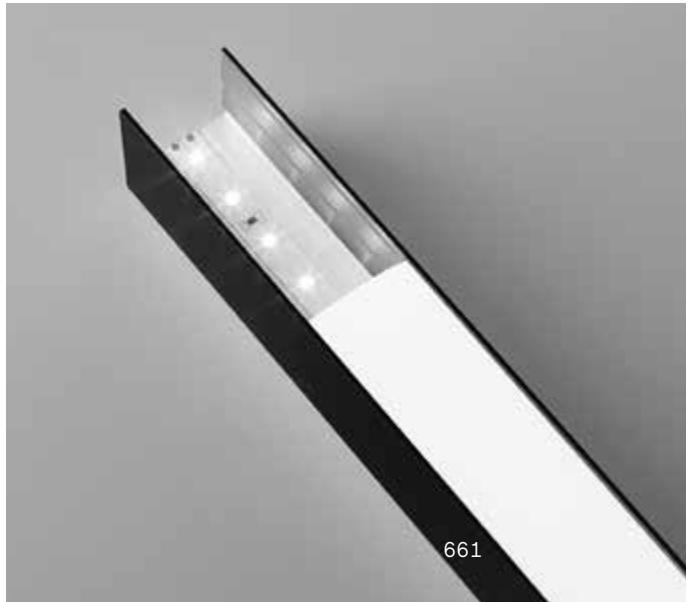

Vision Trimless

PROFILE Mounting kit included

Length	Weight	Volume	Finish		Code	€
2000 mm	1,40 Kg	0,0032 m³	White		270524	65
	1,40 Kg	0,0032 m³	Black		270517	65
3000 mm	2,10 Kg	0,0048 m³	White		270548	95
	2,10 Kg	0,0048 m³	Black		270531	95

SUSPENSION KIT

Required	N° Cables	Cables Length	Code	€
No - 1 Kit x 2000 mm	2	3000 mm	270449	16
No - 1 Kit x 2000 mm	2	5000 mm	270456	20

STRUCTURE CONNECTOR

Yes - 1 Kit x connection			270463	5

STRIP LED AND DRIVER Recommended Strip LED_{max} 40 W/m