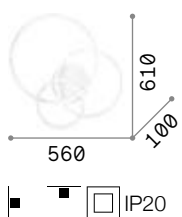

Frame

Matt white or black varnished metal base and frame. Opal colour plastic diffusers. Direct light emission.

LED LED source 3000 K, 30.000 h life.

■ ■ □ IP20

1,600 Kg / 0,0458 m³
LED 41W / 5250 lm

€ 320

255019 ■ White
269825 ■ Black