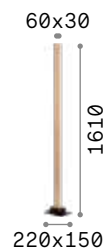

⏻ **□** IP20 **⏮**

3,500 Kg / 0,0586 m³
LED 26W / 2250 lm

€ 395

284484 **■ Wood**