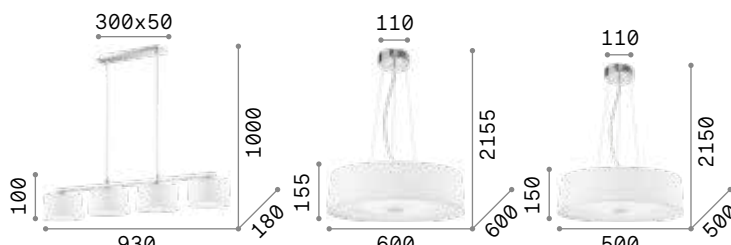

2,850 Kg / 0,0374 m³
G9 max 4x40W

€ 225

075495 White

5,980 Kg / 0,1183 m³
E27 max 6x60W

€ 270

075518 White

3,480 Kg / 0,0817 m³
E27 max 4x60W

€ 195

075501 White

P. 448

P. 501

P. 563

3000 K
510 lm

305486 € 6,00

3000 K
900 lm

123899 € 6,00

3000 K
900 lm

123899 € 6,00