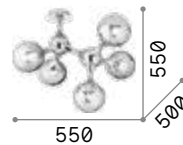

IP20

3,200 Kg / 0,1012 m³
E14 max 5 x 28W

€ 270

200484 Chrome

3000 K
480 lm

101200 € 2,50