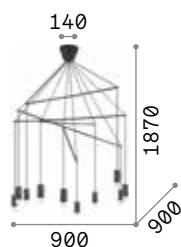

LED LED source 3000 K, 20.000 h life.

IP20

6,790 Kg / 0,0377 m³

LED 37W / 2800 lm

€ 670

196992 ■ Black

Pop

Metal ceiling cup, frame and bulb socket cover with black matt varnish finish. Cables adjustable in length.