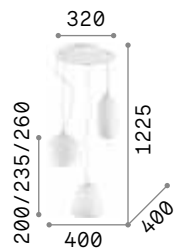

IP20

3,740 Kg / 0,0642 m³
E27 max 3 x 60W

€ 280

198095 White

3000 K
900 lm

123899 € 6,00