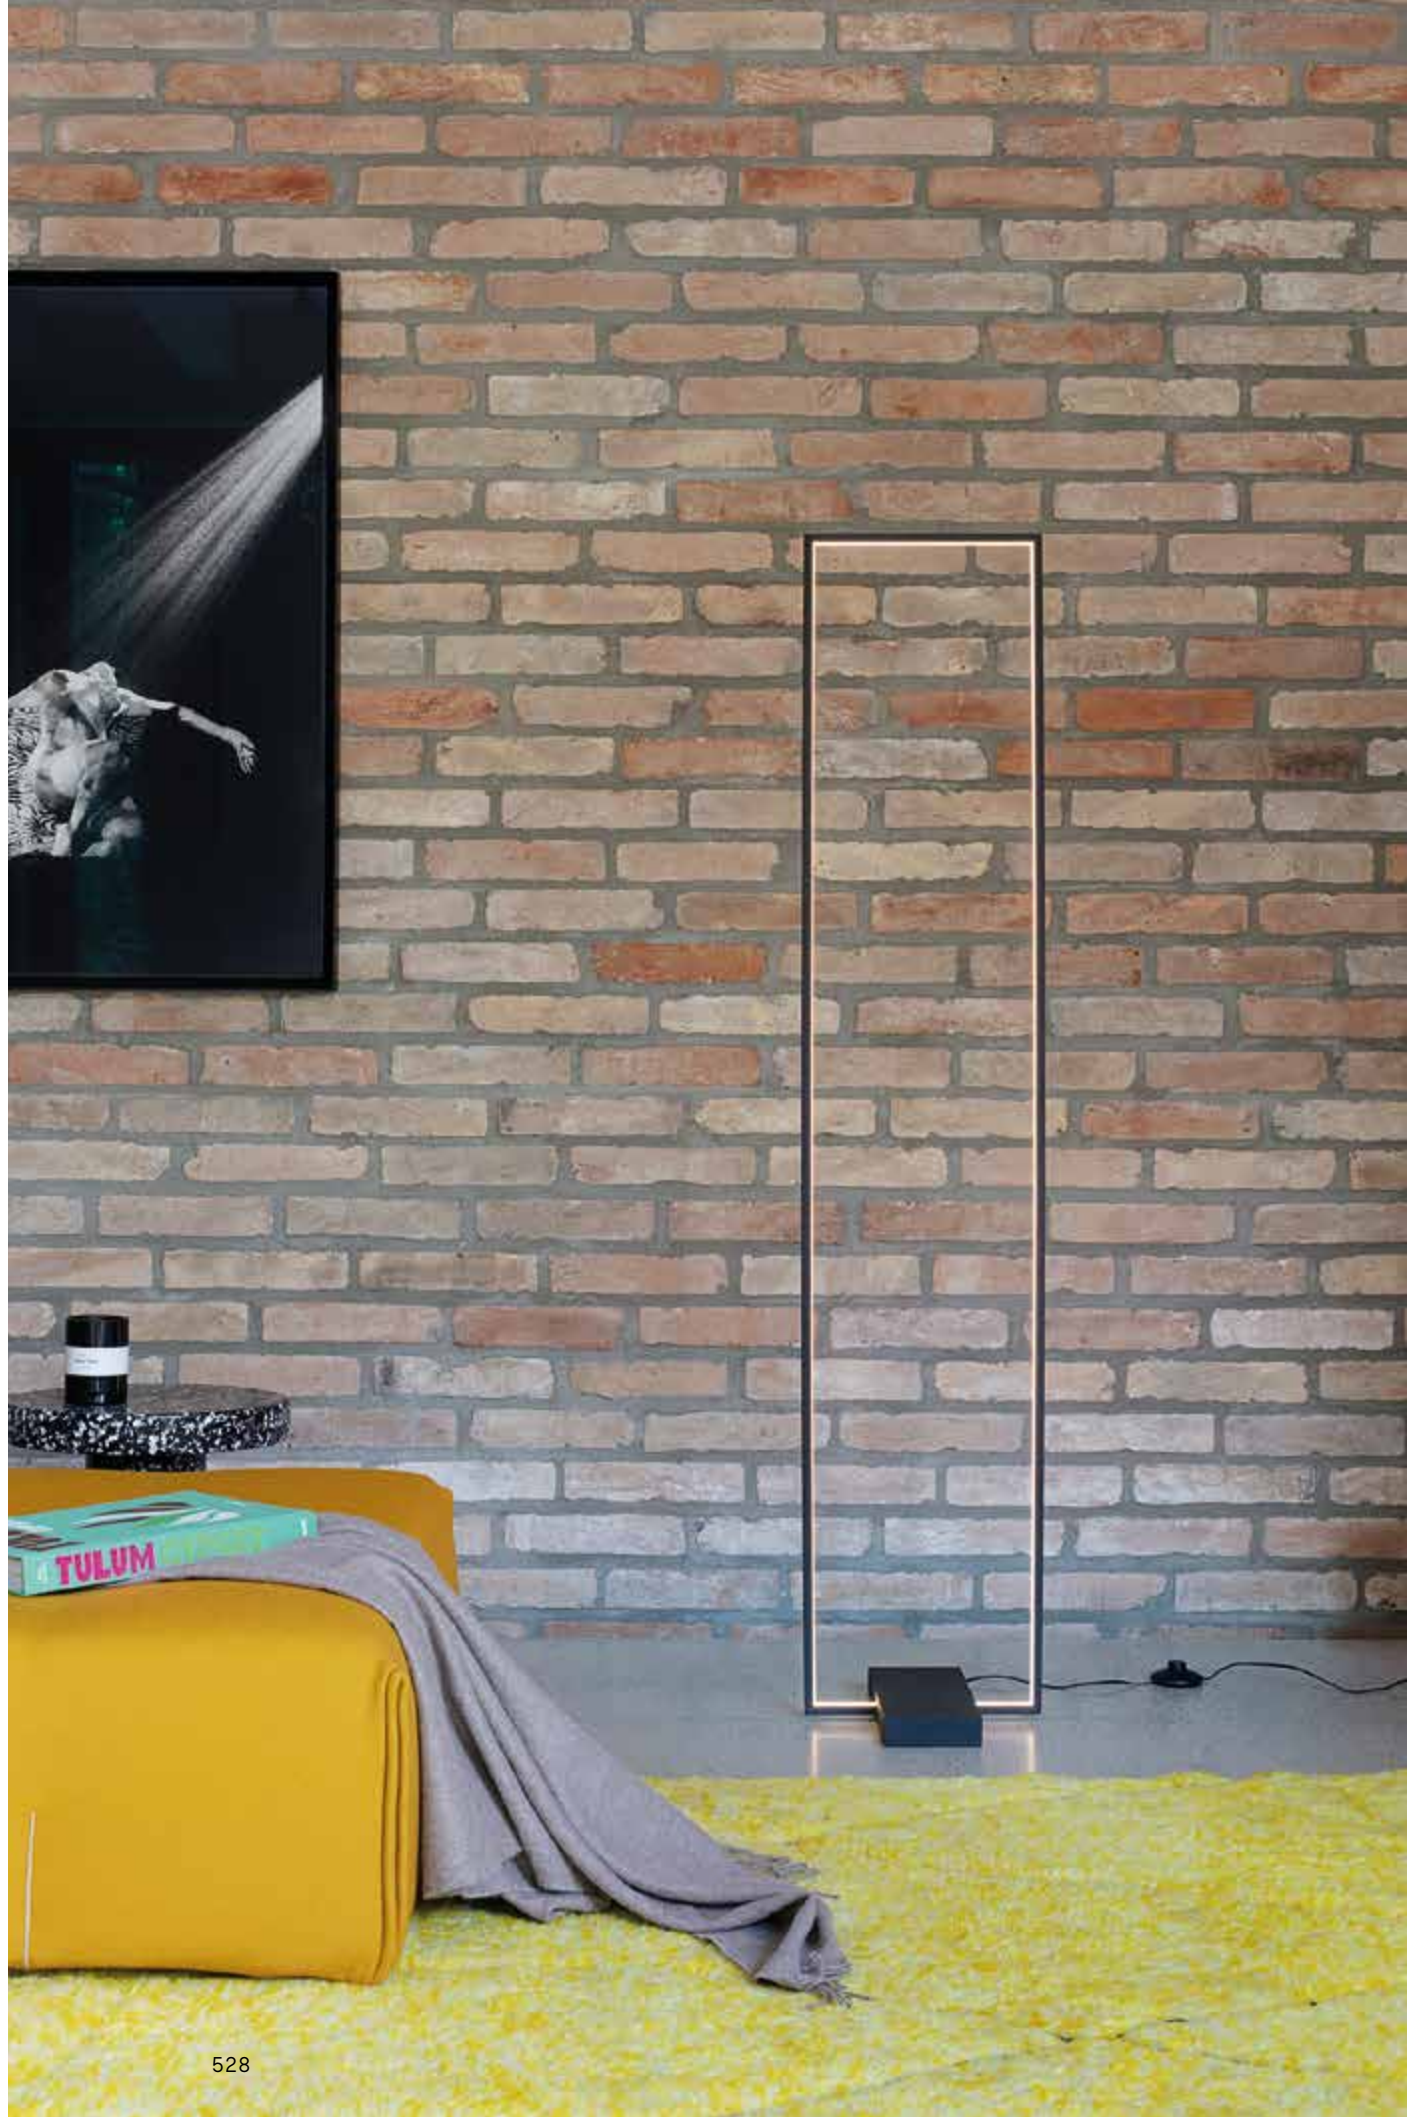

Frame new

Matt white or black varnished metal base and frame. Opal colour plastic diffusers. Direct light emission.

LED LED source 3000 K, 30.000 h life.

**ON
OFF** Lamp with integrated switch.

10,300 Kg / 0,0525 m³
LED 30W / 3000 lm