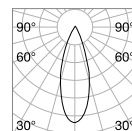

m	lx	øm
1	2242	0,60
2	560	1,20
3	249	1,80
4	140	2,40
5	90	3,00