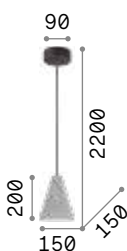

1,180 Kg / 0,0119 m³
E27 max 1x 15W

€ 116

110424 ■ Concrete

101279 € 2,60