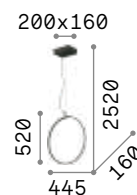

IP20

0,970 Kg / 0,0221 m³
LED 29W / 3200 lm

€ 220

291345 ■ Black

Frame

Matt white or black varnished metal base and frame. Opal colour plastic diffusers. Adjustable in length cables. Direct light emission.