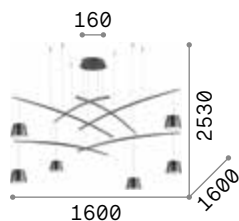

Fish

Black varnished metal ceiling rose, pole and diffuser. Steel cable with chromed metal support. Integrated LED with opal color screen.

LED LED source 3000 K, 20.000 h life.

IP20

6,790 Kg / 0,0377 m³

LED 37W / 2800 lm

€ 670

196992 ■ Black