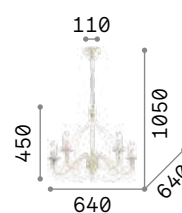

IP20

3,180 Kg / 0,1500 m³
E14 max 5 x 40W

€ 175

005881 White
057187 Rust

3000 K
470 lm
101224 € 2,50