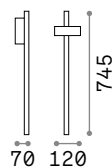

IP54

0,720 Kg / 0,0083 m³
LED 4,5W / 410 lm

€ 132

251226 ■ Anthracit.

Base
Not included
Optional

€ 32

251295 ■ Anthracit.