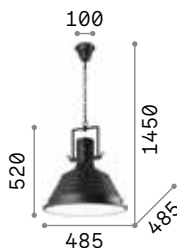

Fisherman

Totally metal body with copper or matt black enamel finish. White silkscreen-printed glass diffuser.

IP20

5,040 Kg / 0,0899 m³

E27 max 1x60W

€ 400

125831 ■ Black

134871 ■ Copper

3000 K
1120 lm

101323 € 7,00