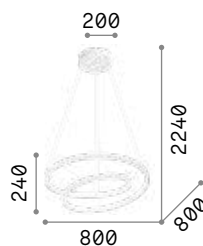

Oz

Plated or powder coated metal base and frame. PVC wires. Opal rubber diffuser. Available finishes: white, black or brushed brass. DALI/Push dimmable version available.

LED LED source 3000 K, 30.000 h life.

IP20

IP20

1,900 Kg / 0,0607 m³
LED 55W / 6100 lm

1,500 Kg / 0,0354 m³
LED 48W / 5300 lm

€ 390 On-Off / 500 Dali

€ 325 On-Off / 415 Dali

253664	White	On-Off
304571	White	Dali/Push
269450	Black	On-Off
304588	Black	Dali/Push
269467	Brass	On-Off
304595	Brass	Dali/Push

253671	White	On-Off
304540	White	Dali/Push
269436	Black	On-Off
304557	Black	Dali/Push
269443	Brass	On-Off
304564	Brass	Dali/Push