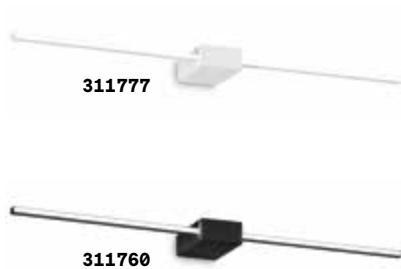

1150	750
0,600 Kg / 0,0168 m³ LED 20,5W / 1250 lm	0,520 Kg / 0,0112 m³ LED 13,5W / 870 lm
€ 130	€ 115

327945	White	new	311777	White	new
311784	Black	new	311760	Black	new