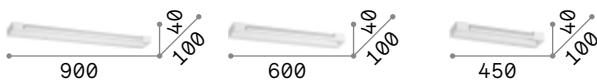

0,800 Kg / 0,0028 m³
LED 8W / 950 lm

€ 145

161785 White

Balance ^{new}

Powder coated aluminum frame. Adjustable diffuser with clear glass, frosted inside. Finishes: white, black.

LED LED source 3000 K, 30.000 h life.