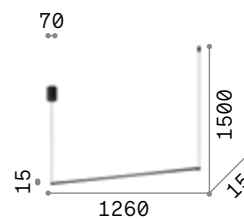

LED LED source 3000 K, 30.000 h life.

IP20

0,900 Kg / 0,0165 m³
LED 20W / 2650 lm

€ 275

285085 ■ White
285092 ■ Black

P. 402

Yoko

Matt varnished ceiling rose, frame and support for the metal cable. Opal polycarbonate diffuser. Clear PVC electrical cable. Colors: white or black.