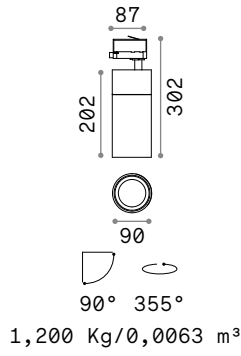

Quick 28W

LED COB CITIZEN

CRI ≥ 80

Power	Beam	Lumen	CCT	Finish	Code	€
28 W	30°	3550 lm	3000 K	White	222615	185
				Black	222622	185
		3800 lm	4000 K	White	222639	185
				Black	222646	185

CRI ≥ 90

Power	Beam	Lumen	CCT	Finish	Code	€
28 W	30°	3100 lm	3000 K	White	222653	185
				Black	222660	185
		3300 lm	4000 K	White	222677	185
				Black	222684	185

FILTER HONEYCOMB

LENS*

SINGLE CONNECTION

Required	Beam	Finish	Code	€
No		Black	222714	10
No	18°	Clear	222691	10
No	45°	Clear	222707	10
No		White	170145	27
No		Black	170152	27

Light beam: ACCENT

m	lx	øm
1	8760	0,55
2	2190	1,11
3	973	1,67
4	547	2,22
5	350	2,78

CRI ≥ 80 28W 30° 3550lm 3000K

* The optional lens must be ordered in concomitance with the product and will be mounted inside the product as replacement for the default one.