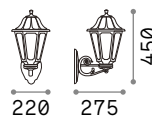

220 275 450

■ □ IP55

1,000 Kg / 0,0101 m³
E27 max 1x 23W

€ 33

120423 ■ White
101491 ■ Black

153964 € 6,00