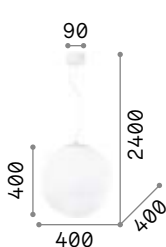

IP20

3,620 Kg / 0,1215 m³
E27 max 1x60W

€ 145

032139 White

3000 K
910 lm

119571 € 6,00