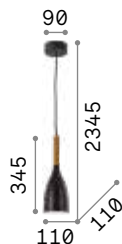

Manhattan

Metal ceiling rose and diffuser with matt white or black varnish finish and natural wood detail. Power cable coated with fabric.

0,560 Kg / 0,0061 m³
E14 max 1x 40W

€ 75

110745 White
110752 Black

101200 € 2,50