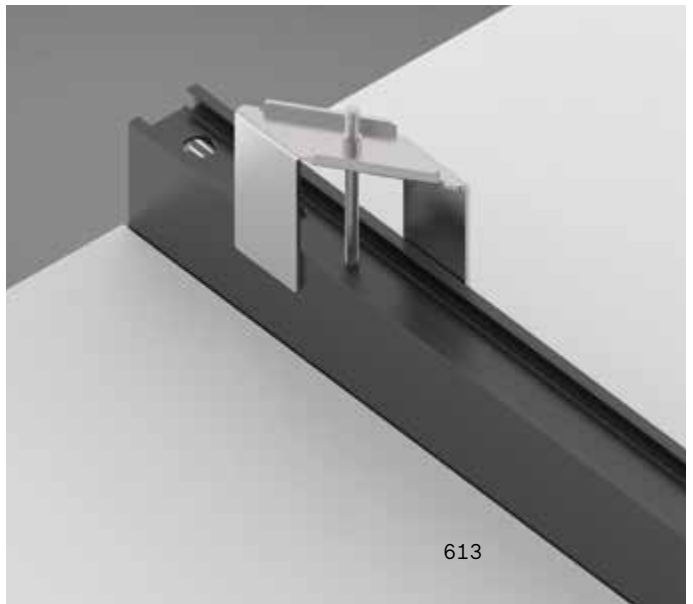

Ego - Assembly plans

Ego - Drivers

DRIVER MEANWELL ON/OFF Required

Power	Output	Class	Measure(LxHxW)	Driver box	Code	€
75 W	48 Vdc	⊕	171x37x62 mm	255x55x75 mm	223155	140
100 W	48 Vdc	⊕	220x37x68 mm	330x60x80 mm	223162	185
150 W	48 Vdc	⊕	228x37x68 mm	330x60x80 mm	223179	205
240 W	48 Vdc	⊕	244x39x68 mm	330x60x80 mm	224275	230

DRIVER BOX Optional

Material	Measure(LxHxW)	Color	Code	€
Metal	255x55x75 mm	White	302379	25
		Black	302362	25
	330x60x80 mm	White	302355	30
		Black	302348	30

MAGNETIC DRIVER Required - Cable length 2000 mm It replaces Driver + Main connector

Power	Output	Class	Measure(LxHxW)	Code	€
100 W	48 Vdc	□	297x20x16 mm	296302	90
150 W	48 Vdc	□	268x43x16 mm	325750	95 new
200 W	48 Vdc	□	268x43x16 mm	325767	110 new

* Codes **325750** and **325767** suggested use with HIGH and RECESSED versions.