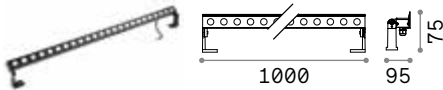

LED SMD OSRAM Driver not included

2,460 Kg/0,0108 m³
Cable length 500 mm

Power	Beam	Lumen	CCT	Finish	Code	€
40 W	28°	4500 lm	3000 K	White	322117	325 new
				Anthracite	261355	325
		4950 lm	4000 K	White	322049	325 new
				Anthracite	322018	325 new