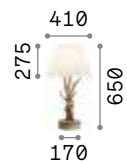

123899 € 6,00

Chalet

Metal frame and bearing structure. Handcrafted and hand painted resin decorative elements. An accurate reproduction of horns and carved wood.

Lamp with integrated switch.

IP20

3,500 Kg / 0,1650 m³
E27 max 1x60W