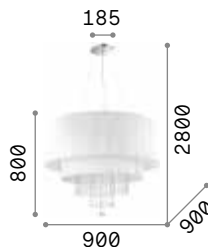

IP20

7,340 Kg / 0,3322 m³
E27 max 10 x 60W

€ 850

165011 White