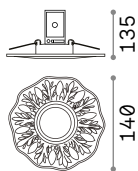

Polka

□ △ IP20

① 65 mm

0,250 Kg/0,0022 m³

GU10 Not included - Recommended bulb 108292

Power	Material	Finish		Code	€
max 50W	Gypsum	White		115597	16
	Aluminum	Brass		115610	16
	Aluminum	Ant. Brass		115580	16