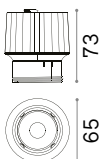

0,350 Kg/0,0030 m³

LED COB CITIZEN Required - Driver TRIDONIC ON/OFF included

Power	Beam	Lumen	CCT	Finish	Code	€
15 W	35°	1500 lm	2700 K	Black	208572	90
		1150 lm	3000 K	Black	208589	90
		1650 lm	4000 K	Black	208596	90

DIMMABLE DRIVER* Optional

	Power	Output	Measure (LxHxW)	Code	€
1-10V	20 W	350 mA	101 x 29 x 51 mm	216324	65
DALI/Push	17 W	350 mA	130 x 30 x 43 mm	216263	115

* The dimmable power supplies must be ordered in concomitance with the product and will be included inside the fittings by replacing the on-off power supply. ** Lens 35° included.