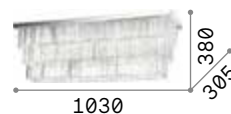

IP20

17,500 Kg / 0,0807 m³
E14 max 8 x 40W

€ 770

166285 Chrome
213569 Gold

3000 K
470 lm

101224 € 2,50

P. 203