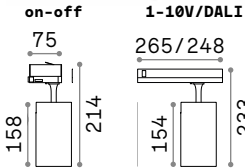

Fox 25W

LED COB BRIDGELUX Driver included

CRI ≥ 80

Power	Beam	Driver	Lumen	CCT	Finish	Code	€
25 W	35°	On-Off	2950 lm	3000 K	White	250458	60
					Black	250441	60
		1-10V/DALI	3050 lm	4000 K	White	267807	60
					Black	267791	60

CRI ≥ 90

Power	Beam	Driver	Lumen	CCT	Finish	Code	€	
25 W	35°	On-Off	2550 lm	3000 K	White	285405	60	
					Black	285399	60	
			1-10V	2700 lm	4000 K	White	322391	60 new
						Black	322377	60 new
				2550 lm	3000 K	White	302607	100
						Black	302591	100
		DALI	2550 lm	3000 K	White	302621	115	
					Black	302614	115	

Required	Beam	Driver	Finish	Code	€
No	15°		Clear	302768	5
No		On/Off	White	170145	27
No			Black	170152	27