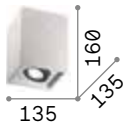

Oak

Gypsum or concrete body.
Adjustable central bulb holder
made of varnished metal.

Item suitable for painting and varnishing.