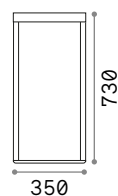

IP44

5,100 Kg / 0,1041 m³
LED 16W / 1800 Lm

€ 335

282244 ■ White
282251 ■ Black