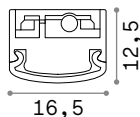

Modular profile made of painted extruded aluminum, opal polycarbonate diffuser, SMD LED technology. Modules available in two linear lengths 260 mm and 500 mm and in a vertical corner version, which can be assembled together using quick couplings depending on the desired arrangement up to a maximum continuous length of 3 meters. On-off version available, or with dimmable control system via button or proximity sensor. Available in 3000K color temperature; CRI ≥ 80; insulation class III, 24 Vdc power supply; LED useful life 30,000 h L70B50. Suitable for installation in under cabinets, kitchens and wardrobes.

LED SMD

Length	Power	Lumen	CCT	Finish		Code	€
257 mm	3,5 W	300 lm	3000 K	White	☐	297163	15 new
500 mm	7 W	600 lm	3000 K	White	☐	297170	25 new

0,060 Kg/0,0001 m³

0,130 Kg/0,0002 m³

Cable length 1000 mm