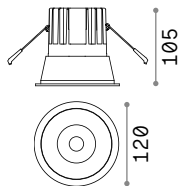

⌀ 110 mm
0,660 Kg/0,0033 m³

LED COB BRIDGELUX Driver ON/OFF included - CRI ≥90

Power	Beam	Lumen	CCT	Finish	Code	€
20W	24°	2350 lm	3000 K	White	+ [ ] 273174	90
				Black	+ [ ] 273167	90

Light beam: ACCENT

Light beam: SPOT