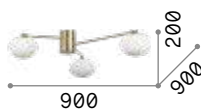

305486 € 6,00

Hermes new

Plated metal base and frame. White blown acid-etched glass diffusers. Available finishes: white or satin brass.

Bulbs LED G9 4W 3000 K included.
Cod. **209043**

2,500 Kg / 0,0296 m³
G9 max 5 x 28W