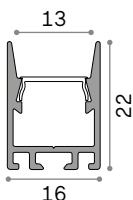

PROFILE 13 mm Mounting kit included - Not compatible with strip LED IP65

Length	Weight	Volume	Finish		Code	€
2000 mm	0,40 Kg	0,0021 m³	White		307152	29
			Black		296456	29