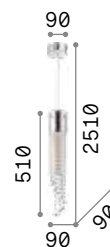

1,140 Kg / 0,0123 m³
GU10 max 1x28W

€ 130

089669 Chrome

3000 K
540 lm

123943

€ 3,50