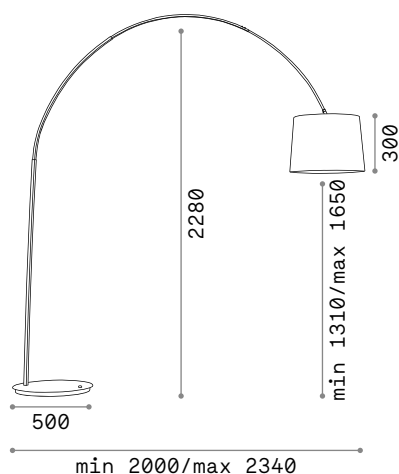

12,000 Kg / 0,0856 m³
E27 max 1x60W

€ 600

286686 White
286662 Chrome
286679 Black

0,430 Kg / 0,0709 m³

€ 75

046723 White
041742 Chrome
046471 Black

3000 K
1020 lm
101347 € 8,00