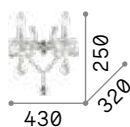

IP20

1,430 Kg / 0,0189 m³

E14 max 2x40W

€ 155

035642 Chrome

035659 Gold

3000 K
470 lm

101224

€ 2,50

P. 224