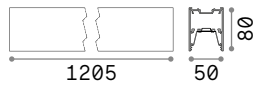

Fluo Bi-Emission*

LED SMD SAMSUNG

Up-light included - Driver TRIDONIC ON/OFF included

2,890 Kg/0,0183 m³
Cable length 2150 mm

Power	Beam	Lumen	CCT	Finish	Code	€
27 W	105°	3250 lm	3000 K	White	192666	425
				Black	192710	425
4050 lm	4000 K	4050 lm	4000 K	White	192741	425
				Black	192758	425

UP-LIGHT INFO

Power	Beam	Lumen	CCT
13 W	105°	1750 lm	3000 K
		2050 lm	4000 K

KIT DIMMABLE DRIVER*

	Code	€
1-10V	270692	230
DALI/Push	270876	260