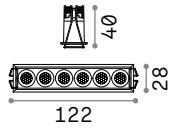

Lika Slim

LED SMD Driver ON/OFF included

Power	Beam	Lumen	CCT	Finish	Code	€
10 W	32°	1000 lm	3000 K	White	327501	65 new
				Black	305813	65 new

117 x 23 mm
0,180 Kg/0,0013 m³