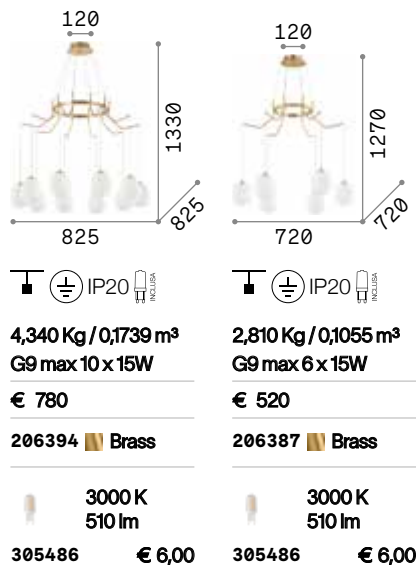

Craft

Matt black varnished metal ceiling cap. Natural wood body. Satin opal color polycarbonate diffuser. Clear PVC cable.

LED LED source 3000 K, 20.000 h life.

IP20

3,400 Kg / 0,0238 m³
LED 37W / 4600 lm

€ 360

284460 ■ Wood

P. 386

P. 538

Karousel

Metal frame with satin brass finish.
White overlay acid-etched blown glass diffuser.

LED Bulbs LED G9 4W 3000 K included.
Cod. **209043**

Rhapsody