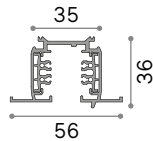

Link Trim On/Off

TRACK

Length	Weight	Volume	Finish	Code	€
2000 mm	1,92 Kg	0,0132 m³	White	188010	68
			Black	188027	68

KIT RECESSED
END CAP

Required	Finish	Code	€
Yes - 1 Kit x 1000 mm	Aluminum	188195	6
Yes	White	169613	4
	Black	169620	4