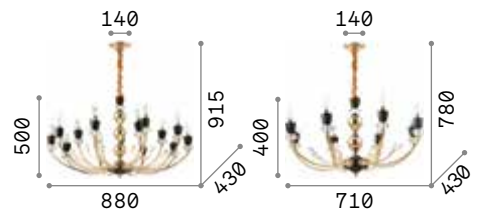

IP20

8,850 Kg / 0,2878 m³
E14 max 15 x 40W

€ 680

206639 Gold

3000 K
470 lm

101224 € 2,50

IP20

4,940 Kg / 0,1454 m³
E14 max 8 x 40W

€ 420

206622 Gold

3000 K
470 lm

101224 € 2,50