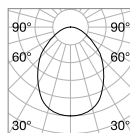

m	lx	øm
1	318	1,72
2	79	3,44
3	35	5,17
4	19	6,89
5	12	8,61