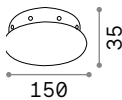

8 cables

272429 € 21,00	272436 € 21,00	272443 € 27,00	272450 € 27,00	272467 € 21,00