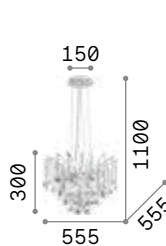

Audi-77

Octagonal and round cut crystal pendants. Pendant lamps with wires adjustable in length with an automatic device.

LED Bulbs LED G9 4W 3000 K included.
Cod. **209043**

6,550 Kg / 0,1347 m³
G9 max 8 x 40W