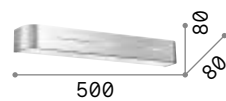

500

1,270 Kg / 0,0136 m³
E14 max 3 x 40W

€ 87

051970 White
009933 Aluminum

3000 K
480 lm

101200 € 2,50