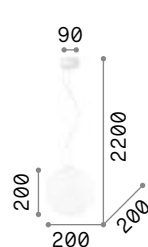

IP20

1,130 Kg / 0,0272 m³
E27 max 1x60W

€ 52

009148 White

3000 K
910 lm

119571 € 6,00