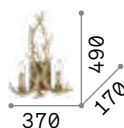

■ IP20

1,770 Kg / 0,0759 m³

E14 max 2x40W

€ 205

115511 Beige

3000 K
470 lm

101224

€ 2,50

P. 240

P. 508