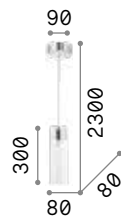

IP20

0,810 Kg / 0,0115 m³
E27 max 1x 60W

€ 62

027357 White

3000 K
910 lm

119571 € 6,00