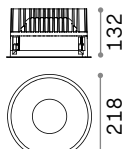

⌀ 205 mm
1,850 Kg/0,0094 m³

LED COB CITIZEN Driver TRIDONIC ON/OFF included

Power	Beam	Lumen	CCT	Finish	Code	€
42 W	60°	4150 lm	3000 K	White	266534	180
				Black	266596	180
		4500 lm	4000 K	White	266541	180
				Black	266602	180

DIMMABLE DRIVER* Optional

Model	Control	Power	Output	Measure (LxHxW)	Code	€
Off 15 W	1-10V/Push	20 W	350 mA	105 x 20 x 50 mm	266657	70
	DALI	20 W	350 mA	120 x 29 x 51 mm	266701	70
Off 28 W	1-10V/Push	22 W	700 mA	100 x 20 x 65 mm	266671	95
	DALI	32 W	700 mA	108 x 30 x 44 mm	266725	95
Off 42 W	1-10V	42 W	1050 mA	120 x 20 x 75 mm	266688	115
	DALI/Push	45 W	1050 mA	150 x 30 x 43 mm	266732	110

Light beam: WIDE