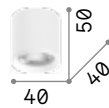

0,600 Kg / 0,0004 m³
LED 4W / 320/370 lm

€ 45

299419	White	3000K
306513	White	4000K
299402	Black	3000K
306520	Black	4000K