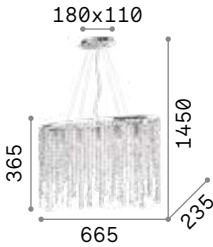

Rain

Chrome metal frame. Pendants composed of multi-shaped cut crystal beads and final drops. Suspension versions provided with steel cables adjustable in length.

3,320 Kg / 0,0351 m³
E14 max 5x40W

€ 350

008363 Chrome

3000 K
470 lm

101224 € 2,50 P. 364