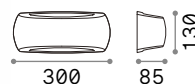

Felix

High performance resin body: resistant to corrosion caused by both atmospheric agents and chemical fertilizers, colors stabilized during UV rays treatment, thermal shock resistance from -60° to +90°C.

LED Bulbs LED E27 8W Goccia included in 123745 model. Settable CCT: 2700 K, 4000 K, 6500 K.

300 85

0,520 Kg / 0,0050 m³
E27 max 1x23W

€ 52

123745 White

4000 K
600 lm

151960 € 2,00

0,610 Kg / 0,0050 m³
E27 max 1x23W

€ 35

123776 White

123769 Grey

123783 Black

4000 K
600 lm

151960 € 2,00