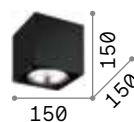

1,420 Kg / 0,0068 m³
GU10 max 1x 50W

€ 97

140933 White
243931 Black

3000 K
800 lm

189031 € 15,00