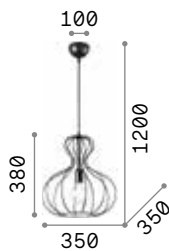

0,950 Kg / 0,0709 m³
E27 max 1x60W

€ 120

194295 White
148502 Black

2200 K
500 lm

151717 € 8,00