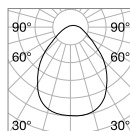

m	lx	øm
1	3991	1,90
2	998	3,90
3	443	5,80
4	249	7,80
5	160	9,70