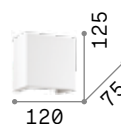

■ IP20

0,770 Kg / 0,0024 m³
G9 max 1x 40W

€ 49

214672 White

3000 K
510 lm

305486 € 6,00