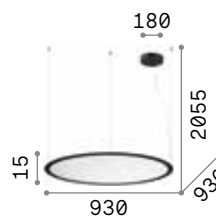

Norma 244

Deca 245

Orbit new

Matt varnished aluminum ceiling cap and frame. Coaxial clear PVC cables. Clear acrylic diffuser with texture obtained with laser. Finishes: white, black.

LED LED source 3000 K, 50.000 h life.