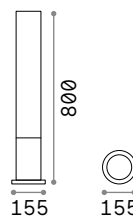

IP44

1,600 Kg / 0,0240 m³
GX53 max 1x15W

€ 132

135755 White
138510 Anthracit.
213071 Coffee

4000 K
1000 lm
154008 € 5,50