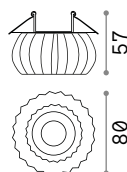

① 55 mm

0,400 Kg/0,0008 m³

G9 Not included - Recommended bulb 305486

Power	Finish	Code	€
max 40W	Clear	107707	20