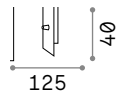

6 cables

303390 € 20,00	303406 € 20,00	307091 € 27,00	307084 € 27,00	307077 € 20,00