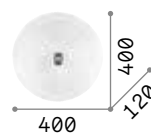

3,940 Kg / 0,0381 m³
E27 max 3 x 60W

€ 140

008608 Clear
140179 Amber

3000 K
430 lm

101279 € 2,60