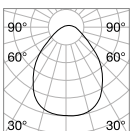

m	lx	øm
1	3000	1,90
2	750	3,80
3	333	5,70
4	187	7,60
5	120	9,50