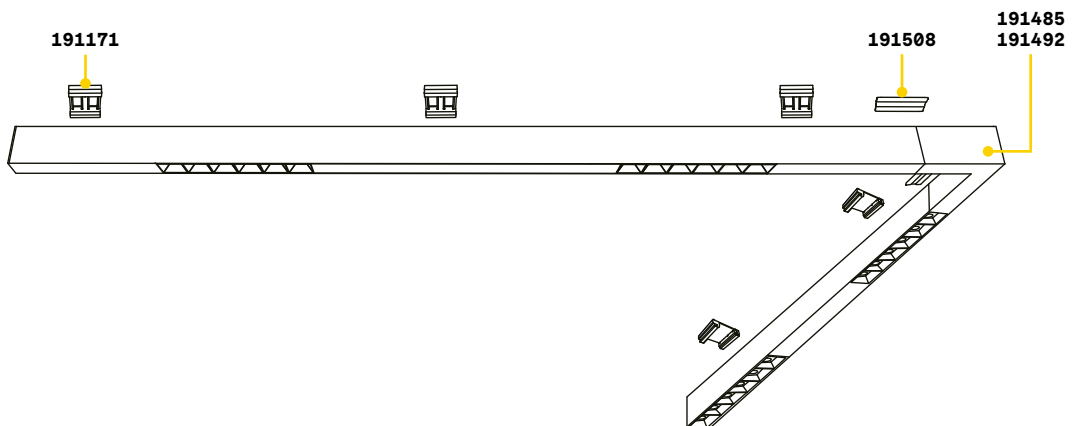

FLUO SURFACE