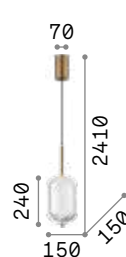

IP20

1,100 Kg / 0,0123 m³
LED 14W / 1750 lm

€ 145

292090 Clear