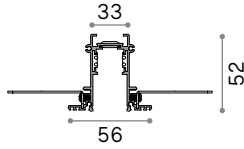

Ego - Recessed

TRACK Kit for assembly profile included
Maximum length per power source: 25 meters

Length	Weight	Volume	Finish	Code	€
1000 mm	1,13 Kg	0,0039 m³	White	282923	71
			Black	258171	71
2000 mm	2,26 Kg	0,0078 m³	White	282930	150
			Black	266183	150

CONNECTOR HORIZONTAL Optional