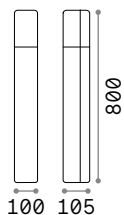

Pulsar

Cast aluminum body with powder coating available in different colors: anthracite, coffee or grey. White polycarbonate diffuser.

1,900 Kg / 0,0120 m³
E27 max 1x 42W

€ 200

135922 ■ Grey
135908 ■ Anthracit.
246888 ■ Coffee

4000 K
600 lm

151960 € 2,00