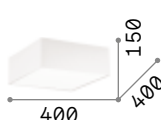

1,110 Kg / 0,0444 m³
E27 max 4 x 42W

€ 155

152875 White

123899 € 6,00

Simply

Transparent frosted glass diffuser.
Chrome metal glass holders with
cast-on cast-off mechanism.

3,190 Kg / 0,0511 m³
E27 max 4 x 60W