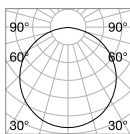

m	lx	øm
1	473	5,20
2	118	6,50
3	53	9,70
4	30	13,00
5	19	16,00