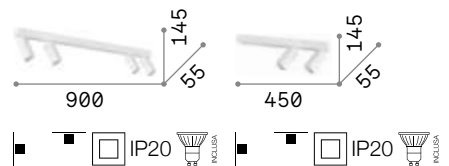

1,900 Kg / 0,0151 m³
GU10 max 4 x 28W

€ 155

328188 White
328195 Black

3000 K
540 lm

123943 € 3,50

0,940 Kg / 0,0078 m³
GU10 max 2 x 28W

€ 75

new 314716 White new
new 314723 Black new

3000 K
540 lm

123943 € 3,50