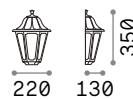

220 130 350

■ □ IP55

0,600 Kg / 0,0117 m³
E27 max 1x 23W

€ 28

120430 ■ White
101552 ■ Black