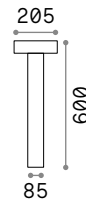

Tesla new

Powder painted aluminum body.
White plastic screen diffuser.
Downward light emission. Available
finishes: anthracite, white, coffee,
grey or black.