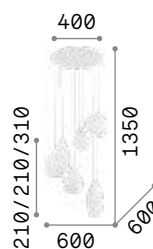

IP20

6,400 Kg / 0,1138 m³
E14 max 6 x 40W

€ 390

087818 White
111841 SmokyGrey

3000 K
420 lm

101217 € 2,50