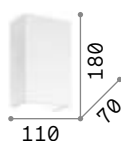

■ IP20

0,710 Kg / 0,0049 m³
G9 max 1x 40W

€ 51

214689 White

3000 K
510 lm

305486 € 6,00