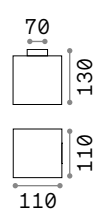

0,400 Kg / 0,0021 m³
G9 max 1x5W

€ 100

213200 White

4000 K
530 lm

307879 € 6,00

P. 874