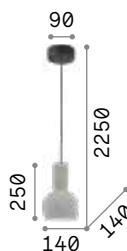

1,810 Kg / 0,0130 m³
E27 max 1x 15W

€ 116

110431 ■ Concrete

101279 € 2,60