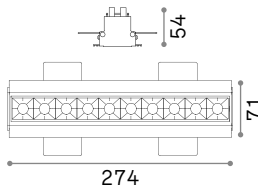

278 x 70 mm
0,720 Kg/0,0023 m³

LED COB OSRAM Driver ON/OFF included

Power	Beam	Lumen	CCT	Finish		Code	€
20 W	29°	1750 lm	3000 K	Black	■	206240	151
		1850 lm	4000 K	Black	■	267913	151

DIMMABLE DRIVER* Optional

Model	Control	Power	Output	Measure (LxHxW)	Code	€
Lika 6 W	DALI	10 W	700 mA	132x20x30 mm	267982	56
Lika 12 W	DALI	12 W	700 mA	135x24x72 mm	267999	56
Lika 20 W	DALI/Push	25 W	600 mA	135x24x72 mm	268002	104

Light beam: ACCENT

m	lx	øm
1	2786	0,58
2	696	1,16
3	309	1,74
4	174	2,32
5	111	2,90

CRI≥90 12W 29° 1200lm 3000K

* The dimmable power supplies must be ordered in concomitance with the product and will be included inside the fittings by replacing the on-off power supply.