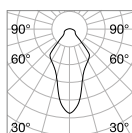

m	lx	øm
1	719	0,98
2	179	1,96
3	79	2,95
4	44	3,93
5	28	4,92