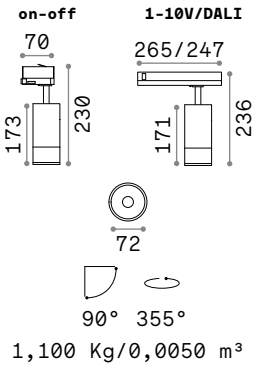

Power	Beam	Driver	Lumen	CCT	Finish		Code	€	
25 W	20-55°	On-Off	2250 lm	3000 K	White		286600	92	
					Black		276243	92	
		1-10V	2700 lm	4000 K	White		322124	92	new
					Black		322100	92	new
			2250 lm	3000 K	White		302973	135	
					Black		302966	135	
DALI	2250 lm	3000 K	White		303017	155			
			Black		303000	155			

SINGLE CONNECTION

Required	Beam	Driver	Finish		Code	€
No		On/Off	White		170145	27
No			Black		170152	27

Light beam: from SPOT to WIDE

CRI≥90 15W 20-55° 1550lm 3000K

CRI≥90 25W 20-55° 3000lm 3000K