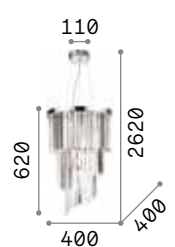

IP20

10,000 Kg / 0,1136 m³
E14 max 8 x 40W

€ 550

117737 Chrome

101224 3000K 470lm
€ 2,50

P. 367

P. 455