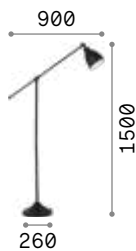

Newton

Chrome metal frame and diffuser. Available with satin nickel or matt black varnish finish. Adjustable arm. Adjustable diffuser with white enamel coating inside.

ON
OFF Lamp with integrated switch.

IP20

5,270 Kg / 0,0323 m³
E27 max 1x 42W

€ 120

015286 ■ Nickel
003528 ■ Black

3000 K
900 lm

123899

€ 6,00

P. 438