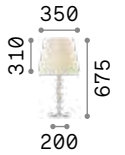

3000 K
900 lm

123899 € 6,00

Queen

Gilded metal frame with cut crystal base and decorative elements. PVC foil shade covered with quilted decoration and gold glitters.

Lamp with integrated switch.

2,300 Kg / 0,0886 m³
E27 max 1x60W