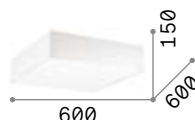

Ritz

Enameled metal base. PVC foil shade and lower diffuser panel covered with fabric.