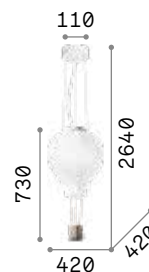

IP20

3,830 Kg / 0,1676 m³
E27 max 1x 42W

€ 265

261195 White

3000 K
900 lm

123899 € 6,00