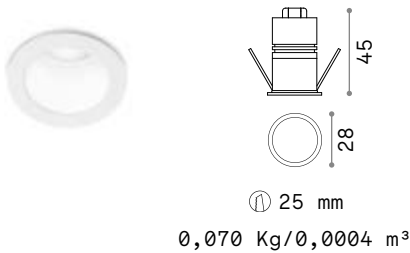

LED SMD BRIDGELUX Driver ON/OFF included

Power	Beam	Lumen	CCT	Finish	Code	€
3W	25°	250 lm	3000 K	White	327488	40 new
				Black	305851	40 new