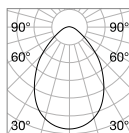

m	lx	øm
1	1056	1,60
2	264	3,20
3	117	4,81
4	66	6,41
5	42	8,01