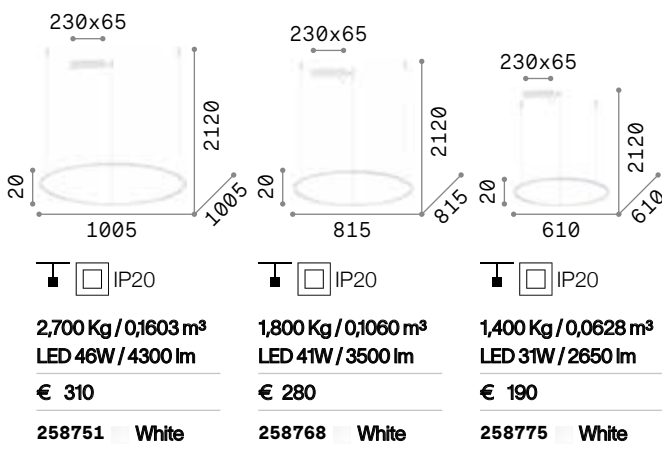

Hulahoop

Powder coated metal ceiling rose and frame in white finish. Opal rubber diffuser. Steel cables with ceiling supports. Clear PVC electrical cable.

LED LED source 3000 K, 17.500 h life.