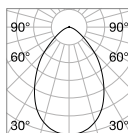

m	lx	øm
1	625	1,43
2	156	2,86
3	69	4,30
4	39	5,73
5	25	7,16