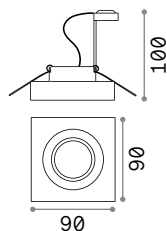

⌀ 60 mm
0,340 Kg/0,0012 m³
Purchase Qty. 3 pieces

GU10 Not included - Recommended bulb 108292

Power	Finish	Code	€
max 50W	Clear	114019	24