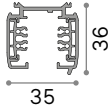

Link Trimless On/Off

TRACK

Length	Weight	Volume	Finish	Code	€
1000 mm	0,94 Kg	0,0016 m³	White	243269	35
			Black	243252	35
2000 mm	1,93 Kg	0,0032 m³	White	187976	65
			Black	187983	65
3000 mm	2,87 Kg	0,0048 m³	White	187990	105
			Black	188003	105

KIT SURFACE

SUSPENSION KIT

END CAP

Required	N° Cables	Cables Length	Finish	Code	€
Yes - 1Kitx1000 mm			White	169972	7
			Black	169989	7
Yes - 1Kitx1000 mm	1	3000 mm	White	242705	16
			Black	243283	16
	1	5000 mm	White	243245	18
			Black	243238	18
Yes			White	169613	4
			Black	169620	4