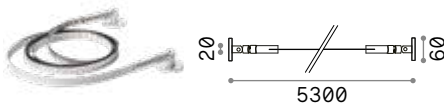

Available finishes: steel, white or black.
Ideal for environments of historical and architectural feature which already have strong personality.

STRIP LED SUPPORT

Length	Weight	Volume	Finish	Code	€
5000 mm	0,35 Kg	0,0234 m³	Steel	258300	130
			White	302256	130
			Black	302263	130