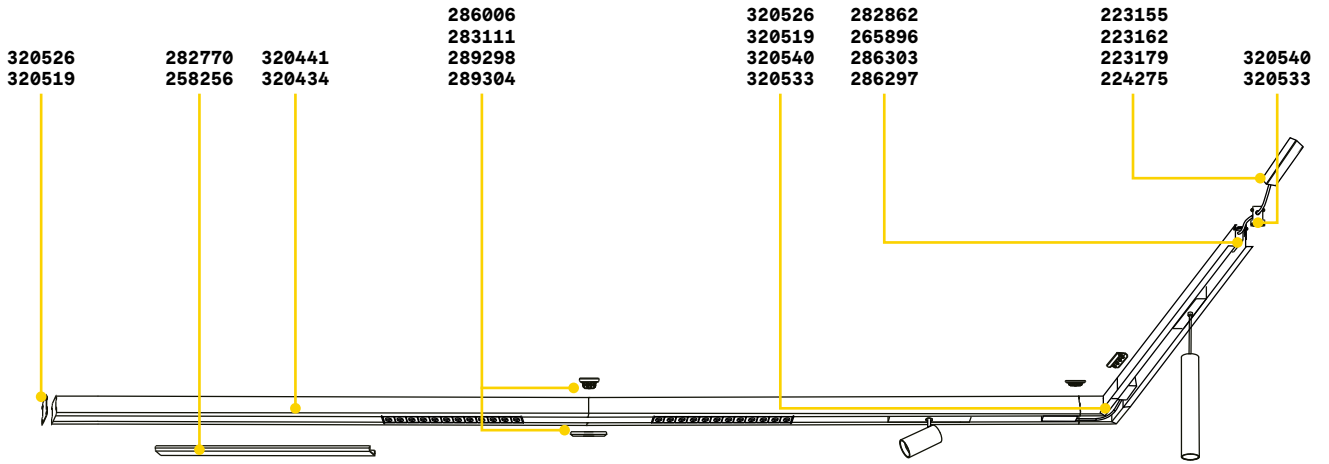

Ego - Assembly plans

Ego - Drivers

DRIVER MEANWELL ON/OFF Required

Power	Output	Class	Measure(LxHxW)	Driver box	Code	€
75 W	48 Vdc	⊕	171x37x62 mm	255x55x75 mm	223155	140
100 W	48 Vdc	⊕	220x37x68 mm	330x60x80 mm	223162	185
150 W	48 Vdc	⊕	228x37x68 mm	330x60x80 mm	223179	205
240 W	48 Vdc	⊕	244x39x68 mm	330x60x80 mm	224275	230

DRIVER BOX Optional

Material	Measure(LxHxW)	Color	Code	€
Metal	255x55x75 mm	White	302379	25
		Black	302362	25
	330x60x80 mm	White	302355	30
		Black	302348	30

MAGNETIC DRIVER Required - Cable length 2000 mm It replaces Driver + Main connector

Power	Output	Class	Measure(LxHxW)	Code	€
100 W	48 Vdc	□	297x20x16 mm	296302	90
150 W	48 Vdc	□	268x43x16 mm	325750	95 new
200 W	48 Vdc	□	268x43x16 mm	325767	110 new

* Codes **325750** and **325767** suggested use with HIGH and RECESSED versions.