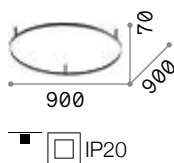

Oracle Slim

Ceiling lamp consisting of a thin matt white or black painted aluminum frame and opal polycarbonate diffuser. Circular model available in three different sizes. Integrated LEDs; available in 3000 K color temperature; CRI ≥ 80; LED useful life 20.000 h ; IP20 protection, insulation class II.

LED LED source 3000 K, 20.000 h life.

■ □ IP20
1,700 Kg / 0,1345 m³
LED 55W / 5300 lm
€ 295

266015 ■ White
266022 ■ Black