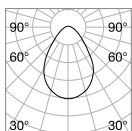

CRI≥90 13W 80° 1900lm 3000K

m	lx	øm
1	760	1,50
2	190	3,00
3	84	4,40
4	48	5,90
5	30	7,40