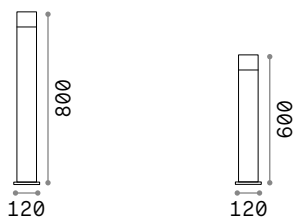

Venus

Steel foil body available with anthracite finish. Satin acrylic top-diffuser.

1,410 Kg / 0,0137 m³
GU10 max 1x 15W

€ 105

106175 ■ Anthracit.

4000 K
430 lm

253497 € 3,00

1,070 Kg / 0,0103 m³
GU10 max 1x 15W

€ 95

106182 ■ Anthracit.

4000 K
430 lm

253497 € 3,00