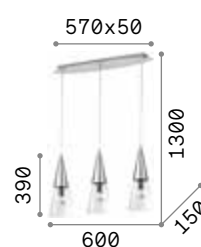

IP20

4,110 Kg / 0,0763 m³
E14 max 3 x 40W

€ 300

112367 Chrome

3000 K
300 lm

101255 € 3,70