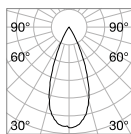

m	lx	Øm
1	2067	0,77
2	517	1,54
3	230	2,30
4	129	3,07
5	83	3,84