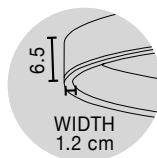

MOTIF - 9530200 · 3000K Triac Dimmable
9530218 · 2700-6000K Changing CCT & Dimming
Sandy White Aluminium & Acrylic
LED 72 Watt 5250Lm
230 Volt IP20
D: 120 H: 250 cm

CONTROLLER - 9530224
Remote control for change CCT & Dimming

MOTIF - 9530203 · 3000K Triac Dimmable
9530221 · 2700-6000K Changing CCT & Dimming
Sandy White Aluminium & Acrylic
LED 80 Watt 6000Lm
230 Volt IP20
D: 150 H: 250 cm