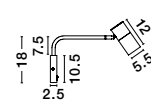

PONGO - 9010221

Sandy Black & Gold Aluminium
LED GU10 1x10 Watt
220-240 Volt
IP20 Bulb Excluded
D: 10.5 H: 18 cm