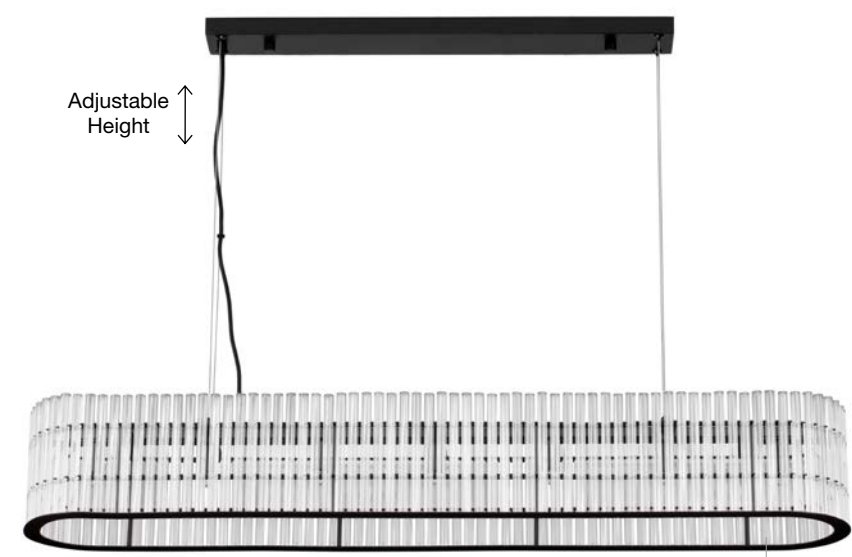

GL 90060581

BAROK - 9006056

Matt Black Metal & Clear Glass (220 pcs)
LED G9 9x5 Watt 230 Volt
IP20 Bulb Excluded
D: 70 H: 210 cm

GL 90060581

BAROK - 9006057

Matt Black Metal & Clear Glass (140 pcs)
LED G9 7x5 Watt 230 Volt
IP20 Bulb Excluded
L: 110 W: 18 H: 210 cm