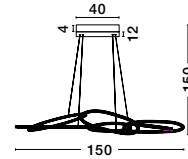

NUDOS - 9289083
Triac Dimmable
Gold Aluminium
& Acrylic
LED 158 Watt 230 Volt
11060Lm 3000K IP20
L: 150 W: 80 H: 150 cm