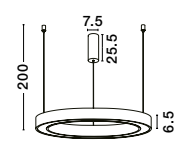

STING - 9558604

Triac Dimmable
Sandy Black Aluminium
& Acrylic
LED 50 Watt 230 Volt
2968Lm 3000K IP20
D: 80 H: 200 cm