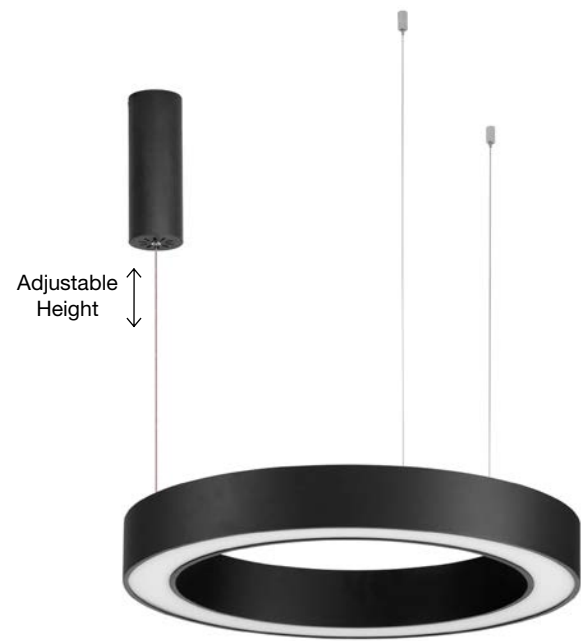

Powered by
tuya

MORBIDO - 9345639

CCT Dimmable
Sandy Black Aluminium
& Acrylic
LED 48 Watt 230 Volt
3268Lm 2700K - 4000K IP20
Remote Control Included
D: 60 H: 200 cm