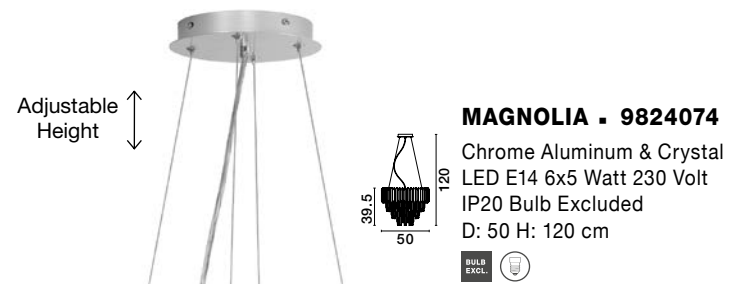

CR 98240801

MAGNOLIA - 9824078

Gold Aluminum & Crystal (96 pcs)
 LED E14 5x5 Watt 230 Volt
 IP20 Bulb Excluded
 D: 40 H: 32.5 cm

CR 98240821

MAGNOLIA - 9824079

Gold Aluminum & Crystal (118 pcs)
 LED E14 6x5 Watt 230 Volt
 IP20 Bulb Excluded
 D: 50 H: 35.5 cm