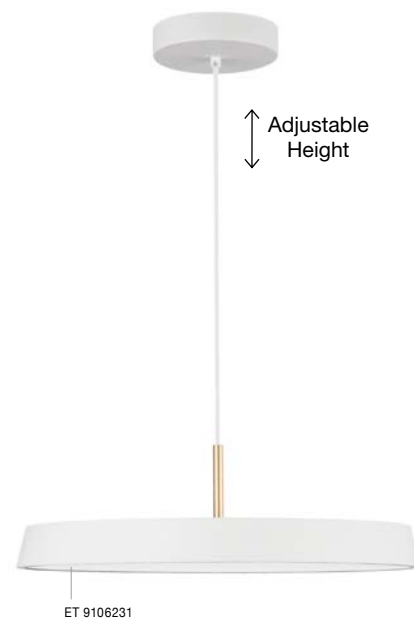

Adjustable
Height

LONDON - 86009

Triac Dimmable

Black Aluminium Outside
Copper Inside & Acrylic
LED 41 Watt 230 Volt
3603Lm 3000K IP20
D: 58 H: 17 H2: 170 cm

Adjustable
Height

GLIM - 9081280

Triac Dimmable

Sandy White Outside
Natural Wood Inside
Aluminium & Acrylic
LED 42 Watt 230 Volt
2015Lm 3000K IP20
D: 58 H: 120 cm