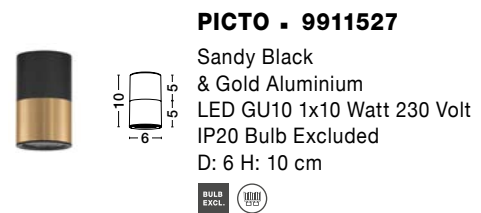

PONGO - 9010220

Sandy Black & Gold Aluminium
LED GU10 2x10 Watt 230 Volt
IP20 Bulb Excluded
D: 5.9 H: 62.7 cm

PICTO - 9911527

Sandy Black & Gold Aluminium
LED GU10 1x10 Watt 230 Volt
IP20 Bulb Excluded
D: 6 H: 10 cm