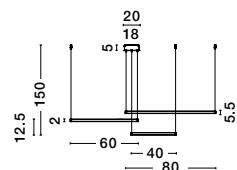

PURPLE - 9210314
Triac Dimmable
Gold Aluminium
& Acrylic
LED 80 Watt 230 Volt
5600Lm 3000K IP20
D: 130 H: 150 cm