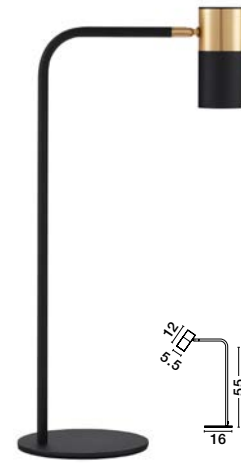

PONGO - 9010221

Sandy Black & Gold Aluminium
LED GU10 1x10 Watt
220-240 Volt
IP20 Bulb Excluded
D: 10.5 H: 18 cm

PONGO - 9010225

Sandy Black & Gold Aluminium
LED GU10 1x10 Watt
220-240 Volt
IP20 Bulb Excluded
Cable Length: 165 cm
D: 16 H: 55 cm