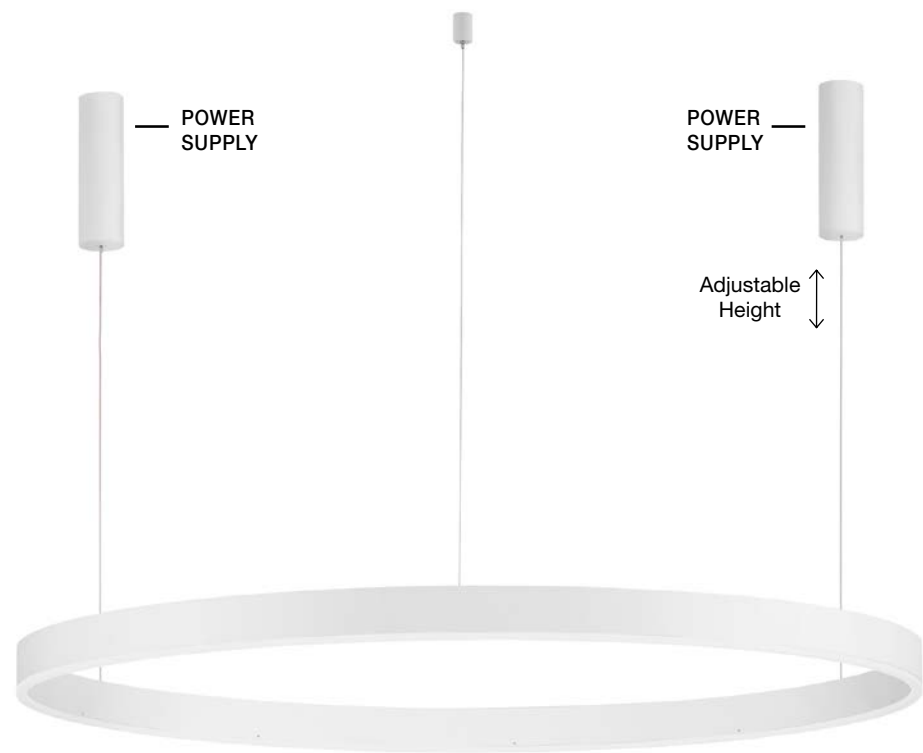

MOTIF - 9530200 · 3000K Triac Dimmable
9530218 · 2700-6000K Changing CCT & Dimming
Sandy White Aluminium & Acrylic
LED 72 Watt 5250Lm
230 Volt IP20
D: 120 H: 250 cm

CONTROLLER - 9530224
Remote control for change CCT & Dimming

MOTIF - 9530203 · 3000K Triac Dimmable
9530221 · 2700-6000K Changing CCT & Dimming
Sandy White Aluminium & Acrylic
LED 80 Watt 6000Lm
230 Volt IP20
D: 150 H: 250 cm