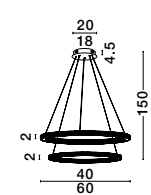

CILION - 9011139
Brass Gold Aluminium
& Acrylic
LED 56 Watt 230 Volt
3555Lm 3000K IP20
D: 60 H: 150 cm