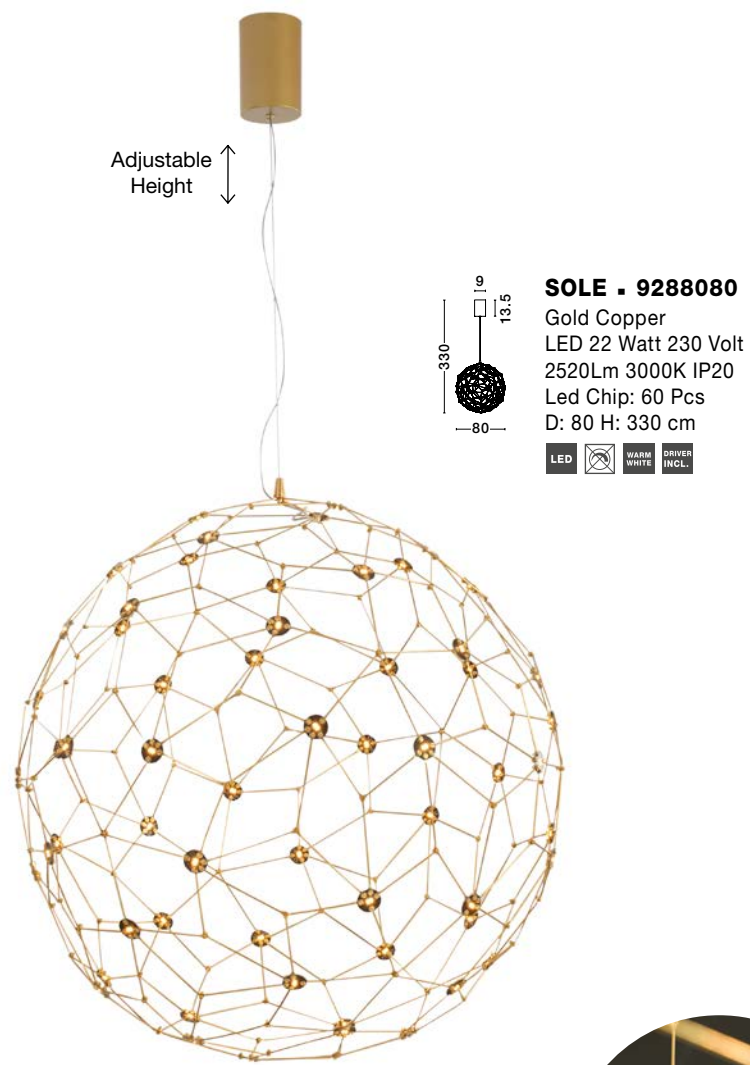

SOLE - 9288080

Gold Copper
LED 22 Watt 230 Volt
2520Lm 3000K IP20
Led Chip: 60 Pcs
D: 80 H: 330 cm

SOLE - 9186001

Gold Copper
LED 22 Watt 230 Volt
2651Lm 3000K IP20
Led Chip: 60 Pcs
D: 60 H: 310 cm

SOLE - 9186905

Titanium Black Copper
LED 21 Watt 230 Volt
2403Lm 3000K IP20
Led Chip: 60 Pcs
D: 40 H: 250 cm

SOLE - 9186002

Gold Copper
LED 21 Watt 230 Volt
2403Lm 3000K IP20
Led Chip: 60 Pcs
D: 40 H: 250 cm

Adjustable Height