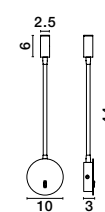

JACO - 8140322
Black Aluminium
Adjustable
Switch On/Off
LED Samsung 3 Watt
190Lm 3000K IP20
L: 10 W: 3 H: 44 cm