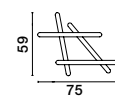

WILLOW . 9210919

Triac Dimmable
Sandy Black Aluminum
& Acrylic
LED 38 Watt 230 Volt
1900Lm 3000K IP20
L: 51 W: 39 H: 5.6 cm