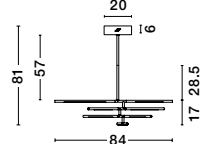

Adjustable Height

RACCIO - 9695213
 Triac Dimmable
 Black Metal & Acrylic
 LED 27 Watt 230 Volt
 1308Lm 3000K IP20
 L: 115 W: 53 H: 200 cm

ALSO YOU CAN DO

Two Options Of Height
 81 - 52.5 cm

Rotating & Adjustable