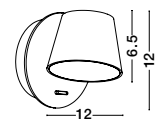

Adjustable

AMADEO - 8223601

White Aluminium & Acrylic
Adjustable
Switch On/Off
LED Edison 6 Watt 230 Volt
528Lm 3000K IP20
L: 12 W: 12 H: 12 cm

Adjustable

AMADEO - 8223602

Black Aluminium & Acrylic
Adjustable
Switch On/Off
LED Edison 6 Watt 230 Volt
528Lm 3000K IP20
L: 12 W: 12 H: 12 cm