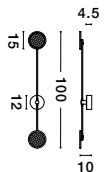

SCOPE . 9695250
Black Metal & Acrylic
LED 19 Watt 230 Volt
2494Lm 3000K IP20
L: 100 W: 10 H: 120 cm