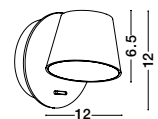

Adjustable

AMADEO - 8223601

White Aluminium & Acrylic
Adjustable
Switch On/Off
LED Edison 6 Watt 230 Volt
528Lm 3000K IP20
L: 12 W: 12 H: 12 cm

Adjustable

AMADEO - 8223602

Black Aluminium & Acrylic
Adjustable
Switch On/Off
LED Edison 6 Watt 230 Volt
528Lm 3000K IP20
L: 12 W: 12 H: 12 cm