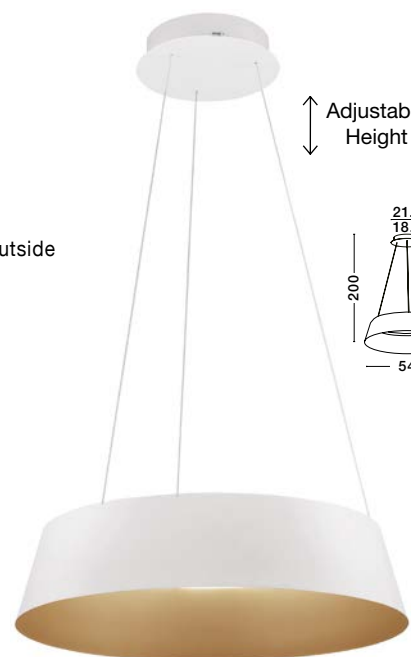

ALBA - 9345658
Triac Dimmable
Sandy Black Aluminium Outside
Champaign Gold Inside
LED 53 Watt 230 Volt
1982Lm 3000K IP20
D: 54 H: 200 cm

ALBA - 9345657
Triac Dimmable
Sandy White Aluminium Outside
Champaign Gold Inside
LED 53 Watt 230 Volt
1982Lm 3000K IP20
D: 54 H: 200 cm