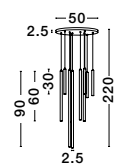

TRIMLE . 9287920

Sandy Black Aluminium & Acrylic
LED 3 Watt 230 Volt
271Lm 3000K IP20
D: 2.5 H: 50 Hz: 150 cm

TRIMLE . 9287921

Sandy Black Aluminium & Acrylic
LED 3 Watt 230 Volt
271Lm 3000K IP20
D: 2.5 H: 70 Hz: 150 cm

TRIMLE . 9287945

Triac Dimmable
Sandy Black Aluminium & Acrylic
LED 26 Watt 230 Volt
1861Lm 3000K IP20
D: 50 H: 220 cm

Adjustable Height

TRIMLE . 9287935

Sandy Black Aluminium & Acrylic
LED 21 Watt 230 Volt
1581Lm 3000K IP20
L: 100 W: 8 H: 180 cm