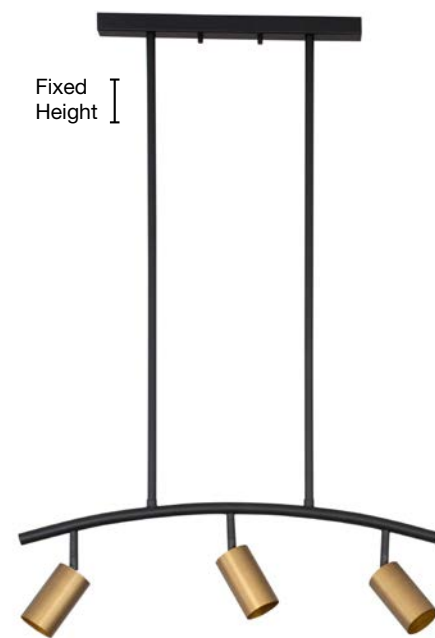

POGNO - 9111456
Black & Gold Aluminium
LED GU10 3x10 Watt 230 Volt
IP20 Bulb Excluded
L: 72.5 H: 90 cm