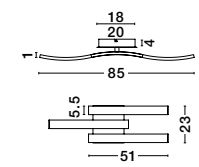

CESENA - 81002001
Chrome Aluminium & Acrylic
LED 63 Watt 230 Volt
4100Lm 3000K IP20
L: 85 W: 23 H: 8 cm

LED WARM WHITE DRIVER INCL