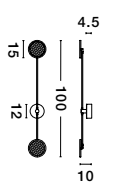

SCOPE - 9695251
Black & Gold Metal
& Acrylic
LED 19 Watt 230 Volt
2494Lm 3000K IP20
L: 100 W: 10 H: 120 cm