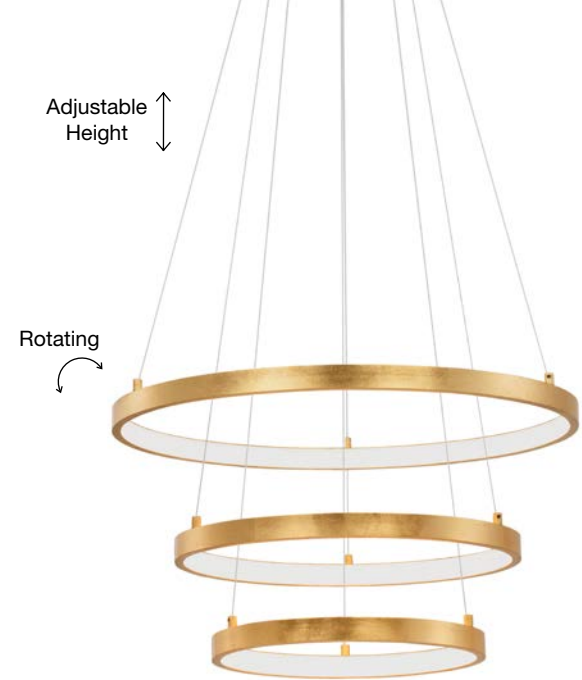

Adjustable Height

Rotating

LEON - 9501430

Triac Dimmable

Gold Leaf Aluminium & Acrylic

LED 83 Watt 230 Volt

5597Lm 3000K IP20

D1: 61 D2: 45 D3: 35.5 H: 150 cm