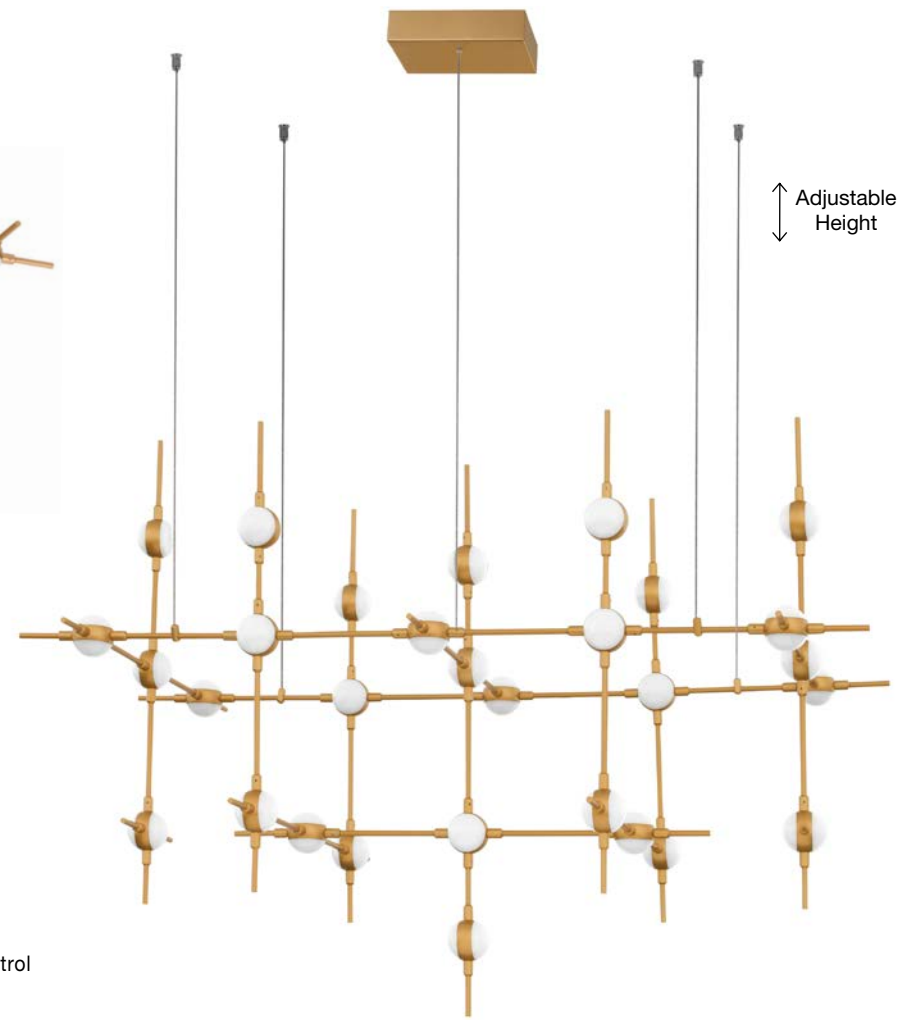

9180614 - 9180636
Included
Remote control

ATOMO - 9180636

Triac Dimmable

Gold Metal & Acrylic
LED 100 Watt 230 Volt
3898Lm 3000K IP20
Included Remote Control
L: 75 W: 69 H: 40.5 cm

ATOMO - 9180673

Gold Metal & Acrylic
LED 9 Watt 230 Volt
605Lm 3000K IP20
L: 31 W: 3.5 H: 40 cm

ATOMO - 9180618
Triac Dimmable

Gold Metal & Acrylic
LED 51 Watt 230 Volt
2751Lm 3000K IP20
L: 75 W: 68 H: 36 cm

Adjustable Height

9180630
Included
Remote control

ATOMO - 9180630
Triac Dimmable

Gold Metal & Acrylic
LED 84 Watt 230 Volt
3805Lm 3000K IP20
Included Remote Control
L: 106 W: 58.5 H: 150 cm