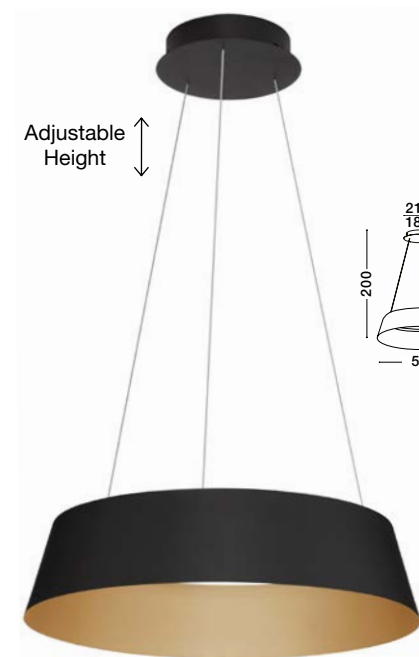

ALBA - 9345658
Triac Dimmable
Sandy Black Aluminium Outside
Champaign Gold Inside
LED 53 Watt 230 Volt
1982Lm 3000K IP20
D: 54 H: 200 cm