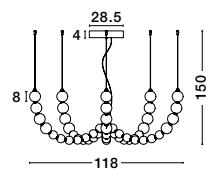

Triac Dimmable
 Gold Metal & Opal Glass
 LED 98 Watt 230 Volt
 5563Lm 3000K IP20
 Included Remote Control
 L: 167 W: 42 H: 200 cm

Adjustable
Height

PERLA - 9695203

Triac Dimmable

Gold Metal & Opal Glass

LED 125 Watt 230 Volt