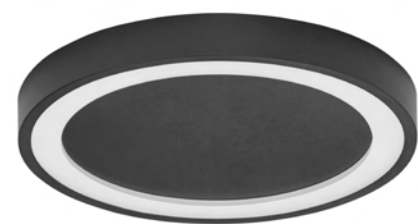

NODI - 9081220

Sandy Black Aluminium
& Acrylic

LED 30 Watt 230 Volt

1590Lm 3000K IP20

D: 45 H: 5 cm