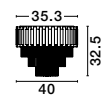

CR 98240801

Gold Aluminum & Crystal (96 pcs)
LED E14 5x5 Watt 230 Volt
IP20 Bulb Excluded
D: 40 H: 32.5 cm