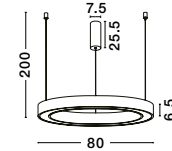

STING - 9558605

Triac Dimmable
Brass Gold Aluminium
& Acrylic
LED 50 Watt 230 Volt
2968Lm 3000K IP20
D: 80 H: 200 cm