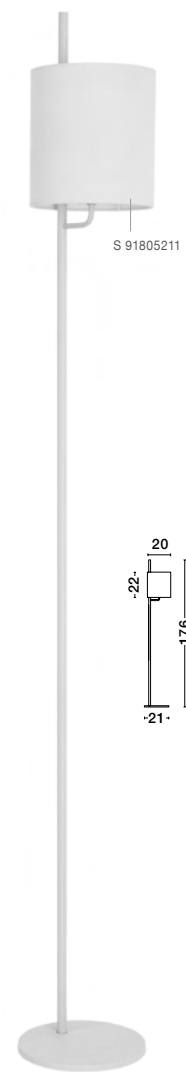

YAMA - 9180521

White Fabric Shade
& White Aluminium
Switch On/Off
LED E27 1x12 Watt 230 Volt
IP20 Bulb Excluded
Cable Length: 192 cm
D: 20 H: 22 H2: 176 cm