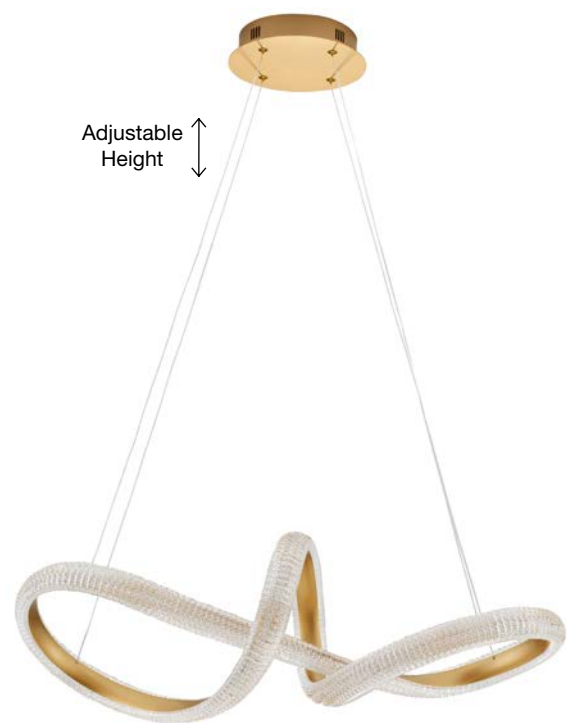

MEDORA - 9748157
Triac Dimmable
Brass Gold Aluminium
& Acrylic
LED 42 Watt 230 Volt
3400Lm 3000K IP20
D: 75.5 H: 120 cm