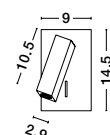

DONA - 9081351
Sandy White Aluminium
LED Cree 3 Watt 230 Volt
Switch On/Off
180Lm 3000K IP20
L: 9 H: 14.5 cm

LED WARM WHITE DRIVER INCL. ON/OFF