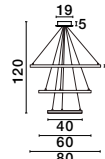

LED WARM WHITE DRIVER INCL.