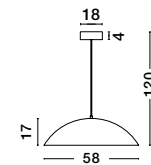

Adjustable
Height

LONDON - 86009

Triac Dimmable

Black Aluminium Outside
Copper Inside & Acrylic
LED 41 Watt 230 Volt
3603Lm 3000K IP20
D: 58 H: 17 H2: 170 cm

Adjustable
Height

GLIM - 9081280

Triac Dimmable

Sandy White Outside
Natural Wood Inside
Aluminium & Acrylic
LED 42 Watt 230 Volt
2015Lm 3000K IP20
D: 58 H: 120 cm