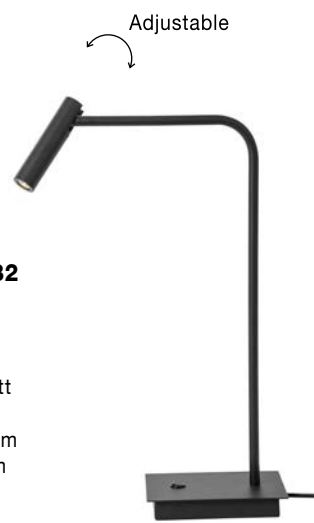

SICILY - 7140182
Black Aluminium
Adjustable
Switch On/Off
LED Samsung 3 Watt
190Lm 3000K IP20
Cable Length: 150 cm
L: 17 W: 30 H: 55 cm