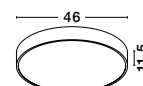

SOTTO - 9756722

CCT Dimmable
Sandy Black Aluminium
& Acrylic
LED 40 Watt 220-240 Volt
1964Lm 2700-3500-5000K IP20
Included Remote Control
D: 46 H: 11.5 cm