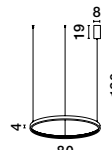

PRESTON - 9285801

Triac Dimmable

Antique Gold Brass
Aluminium & Acrylic
LED 49 Watt 230 Volt
2727Lm 3000K IP20
D: 80 H: 120 cm