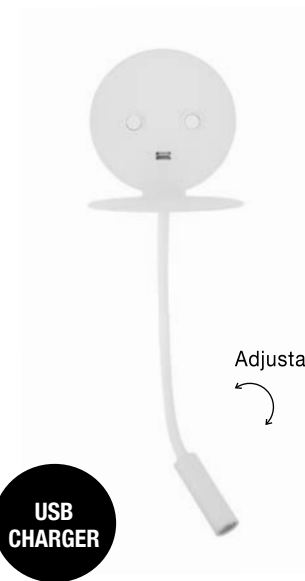

ECLIP - 9173281
White Aluminium
Adjustable Switch On/Off
USB Charger
LED Samsung 230 Volt 3000K
Backlight 6 Watt 310Lm
Reader 3 Watt 210Lm IP20
L: 15 W: 19.5 H: 50 cm

LED WARM WHITE DRIVER INCL. ON/OFF USB