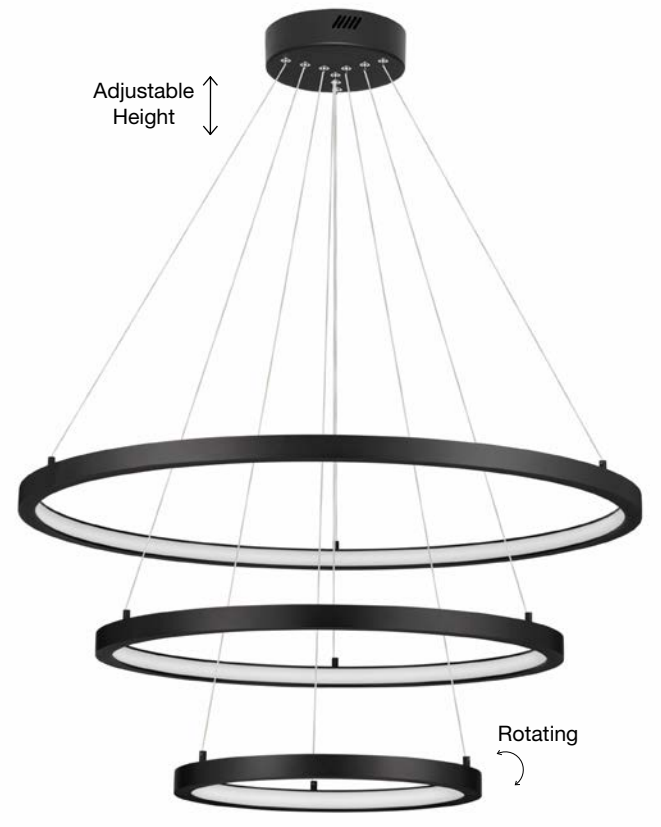

LED WARM WHITE DRIVER INCL.

WIDTH
2 cm

EMPATIA - 9172867
Triac Dimmable
Sandy Black Aluminium
& Acrylic
LED 108 Watt 230 Volt
2245Lm 3000K IP20
D1: 80 D2: 60 D3: 40 H: 120 cm

LED WARM WHITE DRIVER INCL.