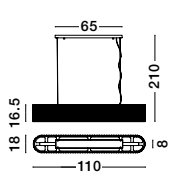

BAROK - 9006057

Matt Black Metal & Clear Glass (140 pcs)
LED G9 7x5 Watt 230 Volt
IP20 Bulb Excluded
L: 110 W: 18 H: 210 cm