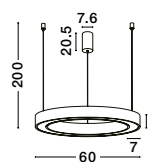

MORBIDO - 9345638

CCT Dimmable
Sandy White Aluminium
& Acrylic
LED 48 Watt 230 Volt
3268Lm 2700K - 4000K IP20
Remote Control Included
D: 60 H: 200 cm

9345638-9345641-9345644
Included
Remote control