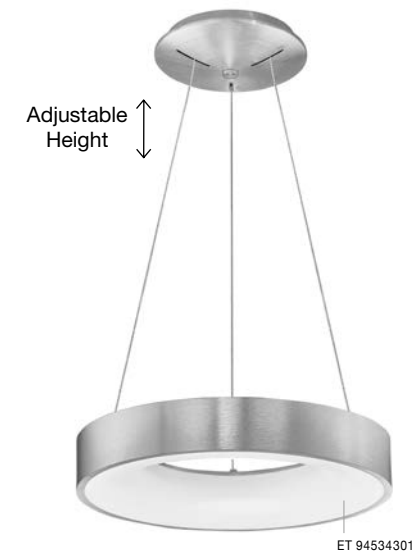

RANDO THIN - 9453431
Triac Dimmable
Sandy Black Aluminium
& Acrylic
LED 30 Watt 230 Volt
1845Lm 3000K IP20
D: 38 H: 120 cm

LED WARM WHITE DRIVER INCL.

RANDO THIN - 9453434
Triac Dimmable
Brushed Silver Aluminium
& Acrylic
LED 30 Watt 230 Volt
1845Lm 3000K IP20
D: 38 H: 120 cm

LED WARM WHITE DRIVER INCL.

RANDO THIN - 9453430
Triac Dimmable
Sandy White Aluminium
& Acrylic
LED 30 Watt 230 Volt
1845Lm 3000K IP20
D: 38 H: 120 cm

LED WARM WHITE DRIVER INCL.

RANDO THIN - 9453433
Triac Dimmable
Brushed Coffee Aluminium
& Acrylic
LED 30 Watt 230 Volt
1845Lm 3000K IP20
D: 38 H: 120 cm

LED WARM WHITE DRIVER INCL.

RANDO THIN - 9453432
Triac Dimmable
Brushed Gold Aluminium
& Acrylic
LED 30 Watt 230 Volt
1845Lm 3000K IP20
D: 38 H: 120 cm

LED WARM WHITE DRIVER INCL.