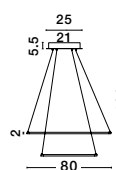

FERROL - 6265003

Triac Dimmable
Coffee Brown Aluminium & Acrylic
LED 99 Watt 230 Volt
5449Lm 3000K IP20
D: 80 H: 130 cm