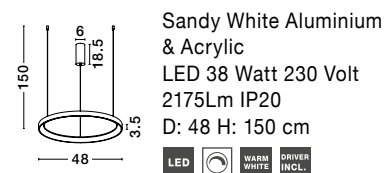

PERTINO - 9853681 · 3000K Triac Dimmable
9345686 · 2700K Triac Dimmable

Sandy White Aluminium
& Acrylic
LED 38 Watt 230 Volt
2175Lm IP20
D: 48 H: 150 cm