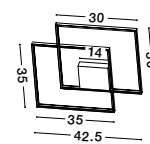

PORTO - 9364036

Triac Dimmable

Sandy White Steel Aluminium & Acrylic
LED 30 Watt 230 Volt
2030Lm 3000K IP20
L: 42.5 W:42.5 H: 6 cm