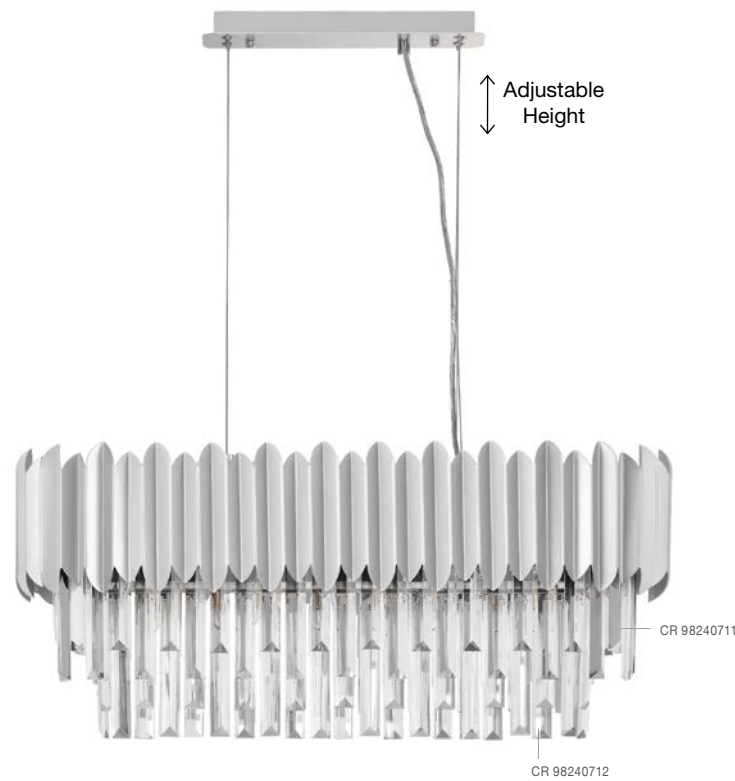

CR 98240801

MAGNOLIA - 9824078

Gold Aluminum & Crystal (96 pcs)
 LED E14 5x5 Watt 230 Volt
 IP20 Bulb Excluded
 D: 40 H: 32.5 cm

CR 98240821

MAGNOLIA - 9824079

Gold Aluminum & Crystal (118 pcs)
 LED E14 6x5 Watt 230 Volt
 IP20 Bulb Excluded
 D: 50 H: 35.5 cm