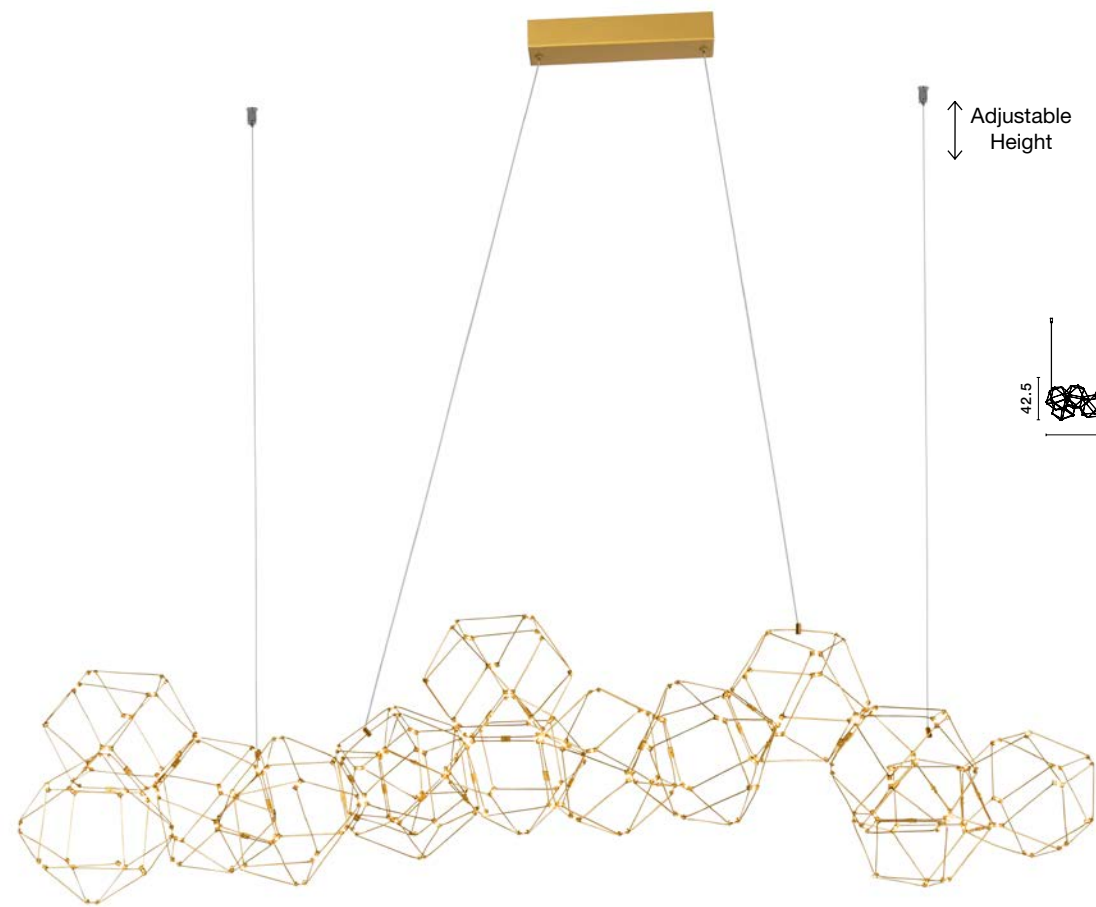

SOLE - 9288080

Gold Copper
LED 22 Watt 230 Volt
2520Lm 3000K IP20
Led Chip: 60 Pcs
D: 80 H: 330 cm

SOLE - 9186001

Gold Copper
LED 22 Watt 230 Volt
2651Lm 3000K IP20
Led Chip: 60 Pcs
D: 60 H: 310 cm

SOLE - 9186905

Titanium Black Copper
LED 21 Watt 230 Volt
2403Lm 3000K IP20
Led Chip: 60 Pcs
D: 40 H: 250 cm

SOLE - 9186002

Gold Copper
LED 21 Watt 230 Volt
2403Lm 3000K IP20
Led Chip: 60 Pcs
D: 40 H: 250 cm

Adjustable Height

NEBULA - 9186814

Gold Copper
LED 58 Watt 230 Volt
3906Lm 3000K IP20
Led Chip: 168 Pcs
L: 163 W: 54 H: 120 cm

Adjustable Height

Adjustable Height

NEBULA - 9186807

Gold Copper
LED 34 Watt 230 Volt
2711Lm 3000K IP20
Led Chip: 84 Pcs
L: 108 W: 32 H: 120 cm