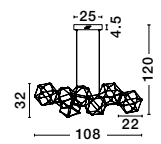

Titanium Black Copper
LED 21 Watt 230 Volt
2403Lm 3000K IP20
Led Chip: 60 Pcs
D: 40 H: 250 cm

SOLE - 9186002

Gold Copper
LED 21 Watt 230 Volt
2403Lm 3000K IP20
Led Chip: 60 Pcs
D: 40 H: 250 cm

Adjustable Height

NEBULA - 9186814

Gold Copper
LED 58 Watt 230 Volt
3906Lm 3000K IP20
Led Chip: 168 Pcs
L: 163 W: 54 H: 120 cm

Adjustable Height

Adjustable Height

NEBULA - 9186807

Gold Copper
LED 34 Watt 230 Volt
2711Lm 3000K IP20
Led Chip: 84 Pcs
L: 108 W: 32 H: 120 cm