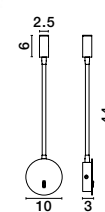

JACO - 8140321
White Aluminium
Adjustable
Switch On/Off
LED Samsung 3 Watt
190Lm 3000K IP20
L: 10 W: 3 H: 44 cm