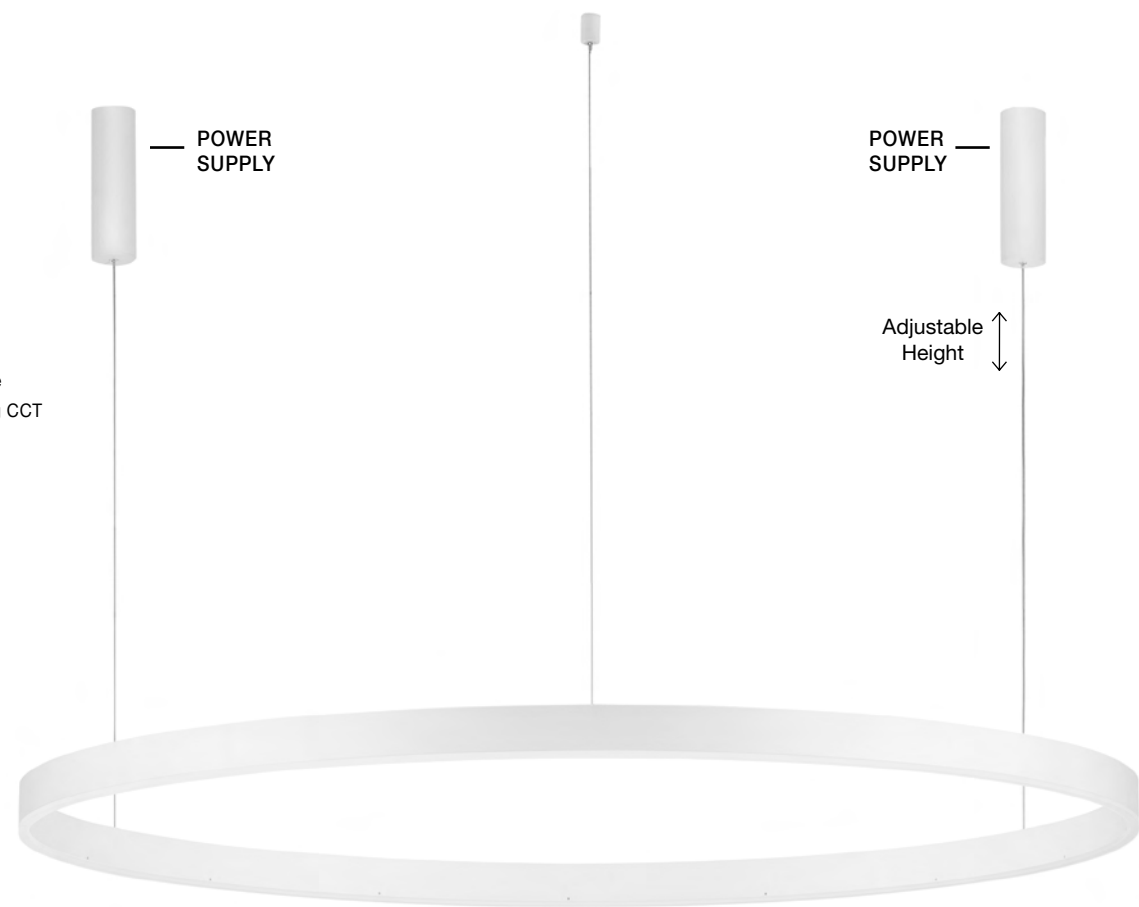

MOTIF - 9530200 · 3000K Triac Dimmable
9530218 · 2700-6000K Changing CCT & Dimming
Sandy White Aluminium & Acrylic
LED 72 Watt 5250Lm
230 Volt IP20
D: 120 H: 250 cm

CONTROLLER - 9530224
Remote control for change CCT & Dimming

MOTIF - 9530203 · 3000K Triac Dimmable
9530221 · 2700-6000K Changing CCT & Dimming
Sandy White Aluminium & Acrylic
LED 80 Watt 6000Lm
230 Volt IP20
D: 150 H: 250 cm