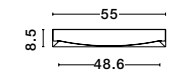

ET 98184521

LUTON - 9818453
Sandy White Aluminium
Matt White Acrylic Diffuser
LED 47 Watt 230 Volt
3525Lm 3000K IP20
D: 55 H: 8.5 cm

ET 98184521

LUTON - 9818452
Sandy Black Aluminium
Matt White Acrylic Diffuser
LED 47 Watt 230 Volt
3525Lm 3000K IP20
D: 55 H: 8.5 cm

ET 98184521

LUTON - 9818451
Coffee Brown Aluminium
Matt White Acrylic Diffuser
LED 47 Watt 230 Volt
3525Lm 3000K IP20
D: 55 H: 8.5 cm

ET 90812701

VELA - 9081270
Triac Dimmable
Sandy Black Outside
Coffee Inside
Aluminium & Acrylic
LED 30 Watt 230 Volt
1665Lm 3000K IP20
D: 45 H: 9.5 cm

ET 90812701

VELA - 9081260
Triac Dimmable
Sandy White Outside
Coffee Inside
Aluminium & Acrylic
LED 30 Watt 230 Volt
1665Lm 3000K IP20
D: 45 H: 9.5 cm