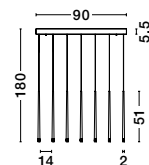

GIONO - 9601007

Sandy Black Aluminium
& Acrylic
LED 18 Watt 220 Volt
1933Lm 3000K IP20
L: 90 W: 5 H₁: 51 H₂: 180 cm

GIONO - 9601001

Sandy Black Aluminium
& Acrylic
LED 3 Watt 230 Volt
160Lm 3000K IP20
D: 8 H₁: 51 H₂: 180 cm