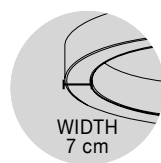

MORBIDO - 9345641

CCT Dimmable
Sandy White Aluminium
& Acrylic
LED 59 Watt 230 Volt
4076Lm 2700K - 4000K IP20
Remote Control Included
D: 80 H: 200 cm