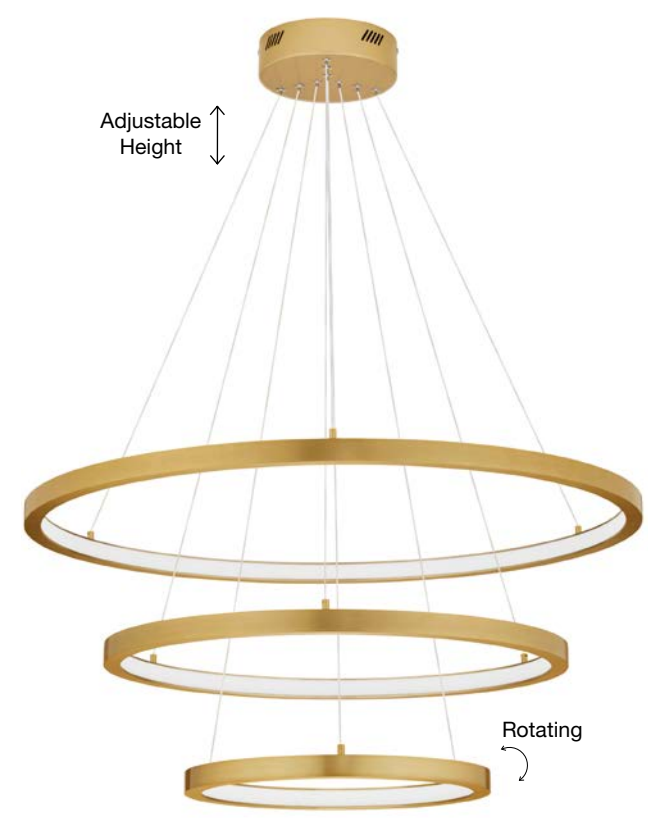

WIDTH
2 cm

EMPATIA - 9172869
Triac Dimmable
Brass Gold Aluminium & Acrylic
LED 108 Watt 230 Volt
2245Lm 3000K IP20
D1: 80 D2: 60 D3: 40 H: 120 cm

LED WARM WHITE DRIVER INCL.