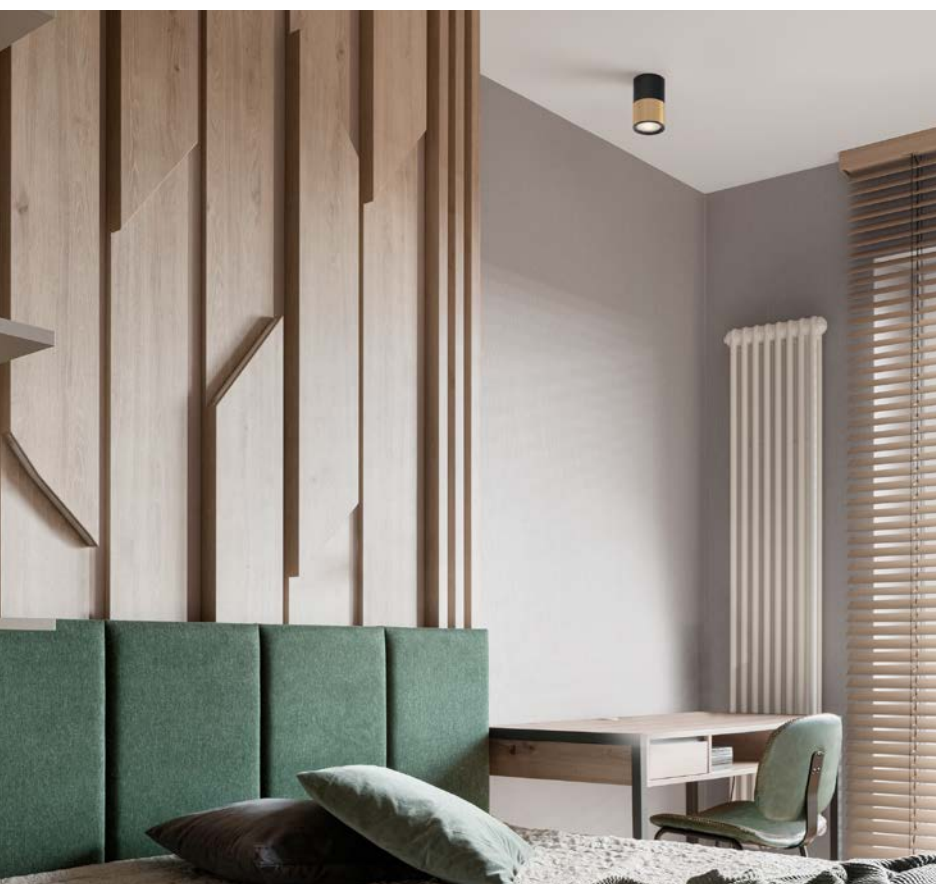

PONGO - 9010220

Sandy Black & Gold Aluminium
LED GU10 2x10 Watt 230 Volt
IP20 Bulb Excluded
D: 5.9 H: 62.7 cm