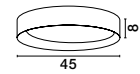

STAKE - 9345526
Triac Dimmable

Sandy White Aluminium
Wood & Acrylic
LED 40 Watt 220-240 Volt
2312Lm 3000K IP20
D: 45 H: 8 cm