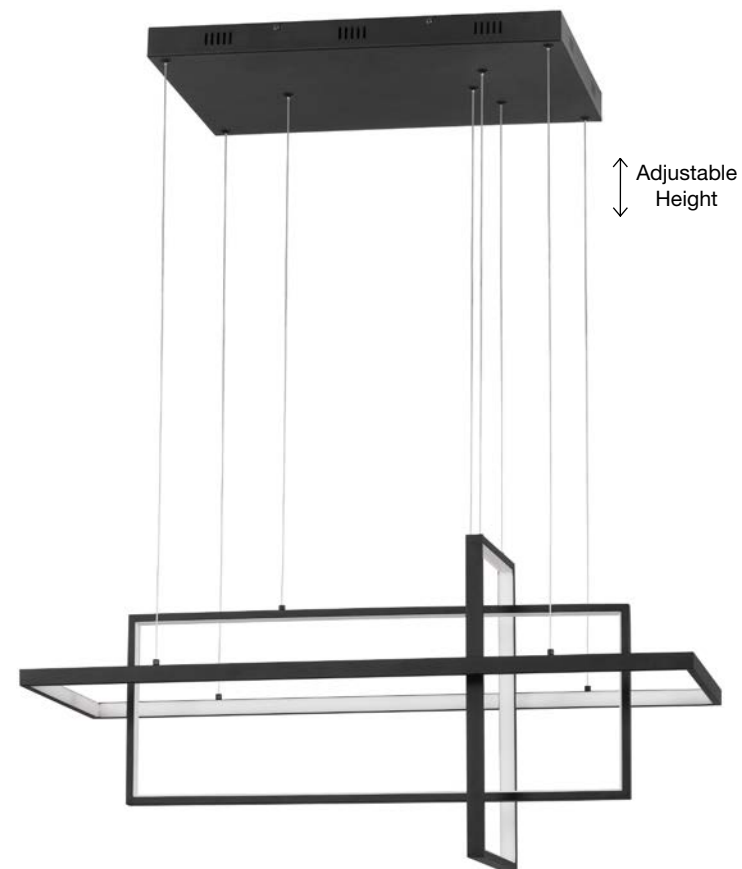

Sandy Black Aluminium & Acrylic
LED 40 Watt 230V IP20
1428Lm 3000K Class II
L: 100 W: 8 H: 120 cm

Adjustable Height

X-LINE - 9060910

Triac Dimmable

Sandy White Aluminium & Acrylic
LED 40 Watt 230V
1428Lm 3000K IP20
L: 100 W: 8 H: 120 cm