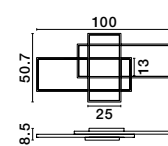

Sandy Black Aluminium
& Acrylic
LED 58 Watt 220-240 Volt
3455Lm IP20
Included Remote Control
L: 100 W: 50.7 H: 8.5 cm

CLEA - 9756721 · Changing CCT & Dimming
(2700-3500-5000K)

Sandy White Aluminium
& Acrylic
LED 58 Watt 220-240 Volt
3455Lm IP20
Included Remote Control
L: 100 W: 50.7 H: 8.5 cm

9756719-9756720-9756721
Included
Remote control