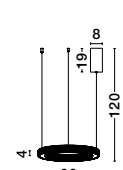

FIORE - 9285610
Triac Dimmable

Antique Gold Brass
Aluminium & Acrylic
LED 60 Watt 230 Volt
3530Lm 3000K IP20
D: 60 H: 120 cm