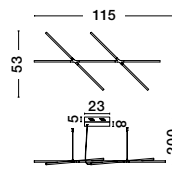

Adjustable Height

RACCIO - 9695213
 Triac Dimmable
 Black Metal & Acrylic
 LED 27 Watt 230 Volt
 1308Lm 3000K IP20
 L: 115 W: 53 H: 200 cm

ALSO YOU CAN DO

Two Options Of Height
 81 - 52.5 cm

Rotating & Adjustable