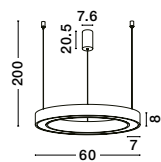

MORBIDO - 9345640
CCT Dimmable

Brass Gold Aluminium
& Acrylic
LED 48 Watt 230 Volt
3268Lm 2700K - 4000K IP20
Remote Control Included
D: 60 H: 200 cm