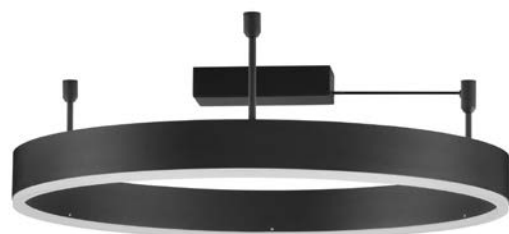

MOTIF - 9530180 · 3000K · Triac Dimmable
9530216 · 2700-6000K
 Changing CCT & Dimming

Sandy White Aluminium
 & Acrylic
 LED 140 Watt 230 Volt
 7840Lm IP20
 D1: 60 D2: 80 D3: 100 H: 250 cm

CONTROLLER - 9530224
 Remote control for
 change CCT & Dimming