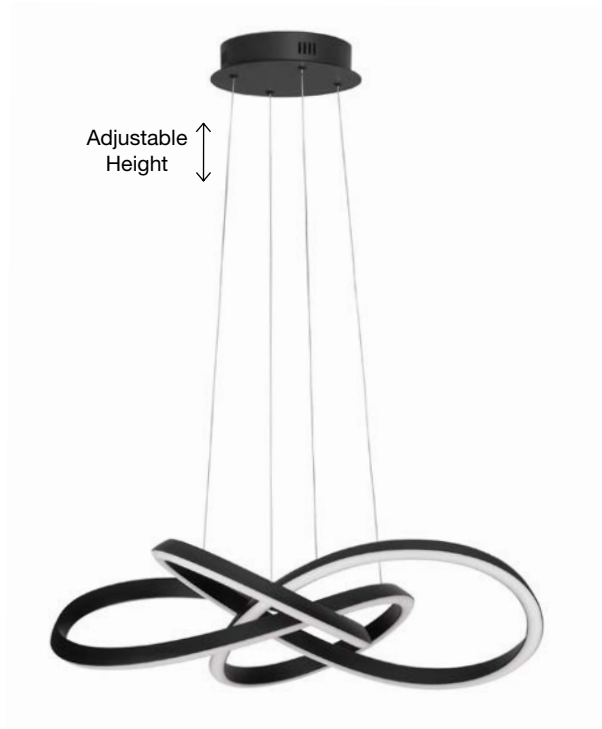

LED WARM WHITE DRIVER INCL.

AMARA - 9248108
Triac Dimmable

Sandy Black Aluminium
& Acrylic
LED 54 Watt 230 Volt
2800Lm 3000K IP20
D: 68 H: 120 cm

AMARA - 9248107

Sandy Black Aluminium
& Acrylic
LED 28 Watt 230 Volt
1600Lm 3000K IP20
D: 56 H: 120 cm