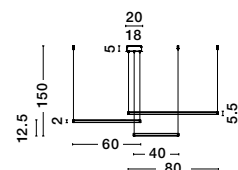

Rotating

PURPLE - 9210314
 Triac Dimmable
 Gold Aluminium
 & Acrylic
 LED 80 Watt 230 Volt
 5600Lm 3000K IP20
 D: 130 H: 150 cm

WIDTH
2 cm

Adjustable
Height

PURPLE - 9210312
 Triac Dimmable
 Sandy Black Aluminium
 & Acrylic
 LED 80 Watt 230 Volt
 5600Lm 3000K IP20
 D: 130 H: 150 cm