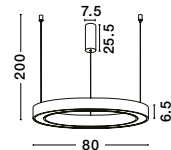

STING . 9558603

Triac Dimmable
Sandy White Aluminium & Acrylic
LED 50 Watt 230 Volt
2968Lm 3000K IP20
D: 80 H: 200 cm