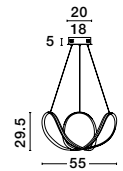

LED WARM WHITE DRIVER INCL.