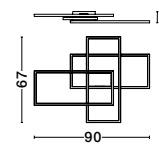

BILBAO - 9508431

Triac Dimmable
Matt Black Aluminium & Acrylic
LED 55 Watt 230 Volt
3550Lm 3000K IP20
L: 90 W: 67 H: 9 cm