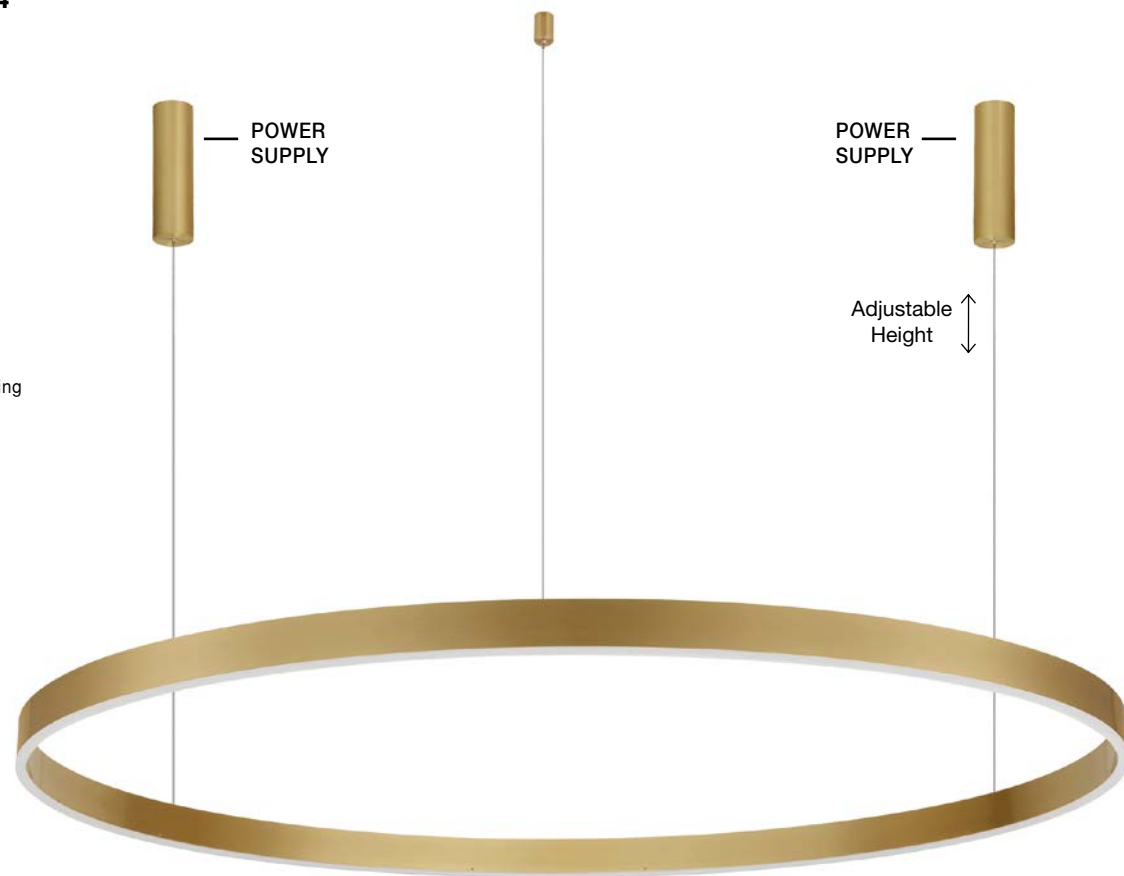

MOTIF - 9530202 · 3000K Triac Dimmable
9530220 · 2700-6000K Changing CCT & Dimming

Brass Gold Aluminium & Acrylic
LED 72 Watt 5250Lm
230 Volt IP20
D: 120 H: 250 cm

CONTROLLER - 9530224
Remote control for change CCT & Dimming

MOTIF - 9530205 · 3000K Triac Dimmable
9530223 · 2700-6000K Changing CCT & Dimming

Brass Gold Aluminium & Acrylic
LED 80 Watt 6000Lm
230 Volt IP20
D: 150 H: 250 cm