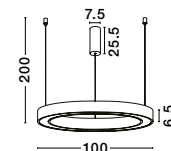

STING - 9558608

Triac Dimmable
Brass Gold Aluminium
& Acrylic
LED 60 Watt 230 Volt
3389Lm 3000K IP20
D: 100 H: 200 cm