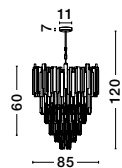

GRANE - 9050120
Gold Metal & Crystal
LED E14 20x5 Watt 230 Volt
IP20 Bulb Excluded
D: 85 H1: 60 H2: 120 cm