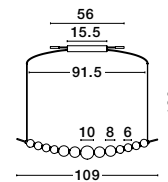

PERLA - 9186914
Triac Dimmable
Chrome Metal & Opal Glass
LED 28 Watt 230 Volt
2686Lm 3000K IP20
L: 109 W: 13.5 H: 120 cm