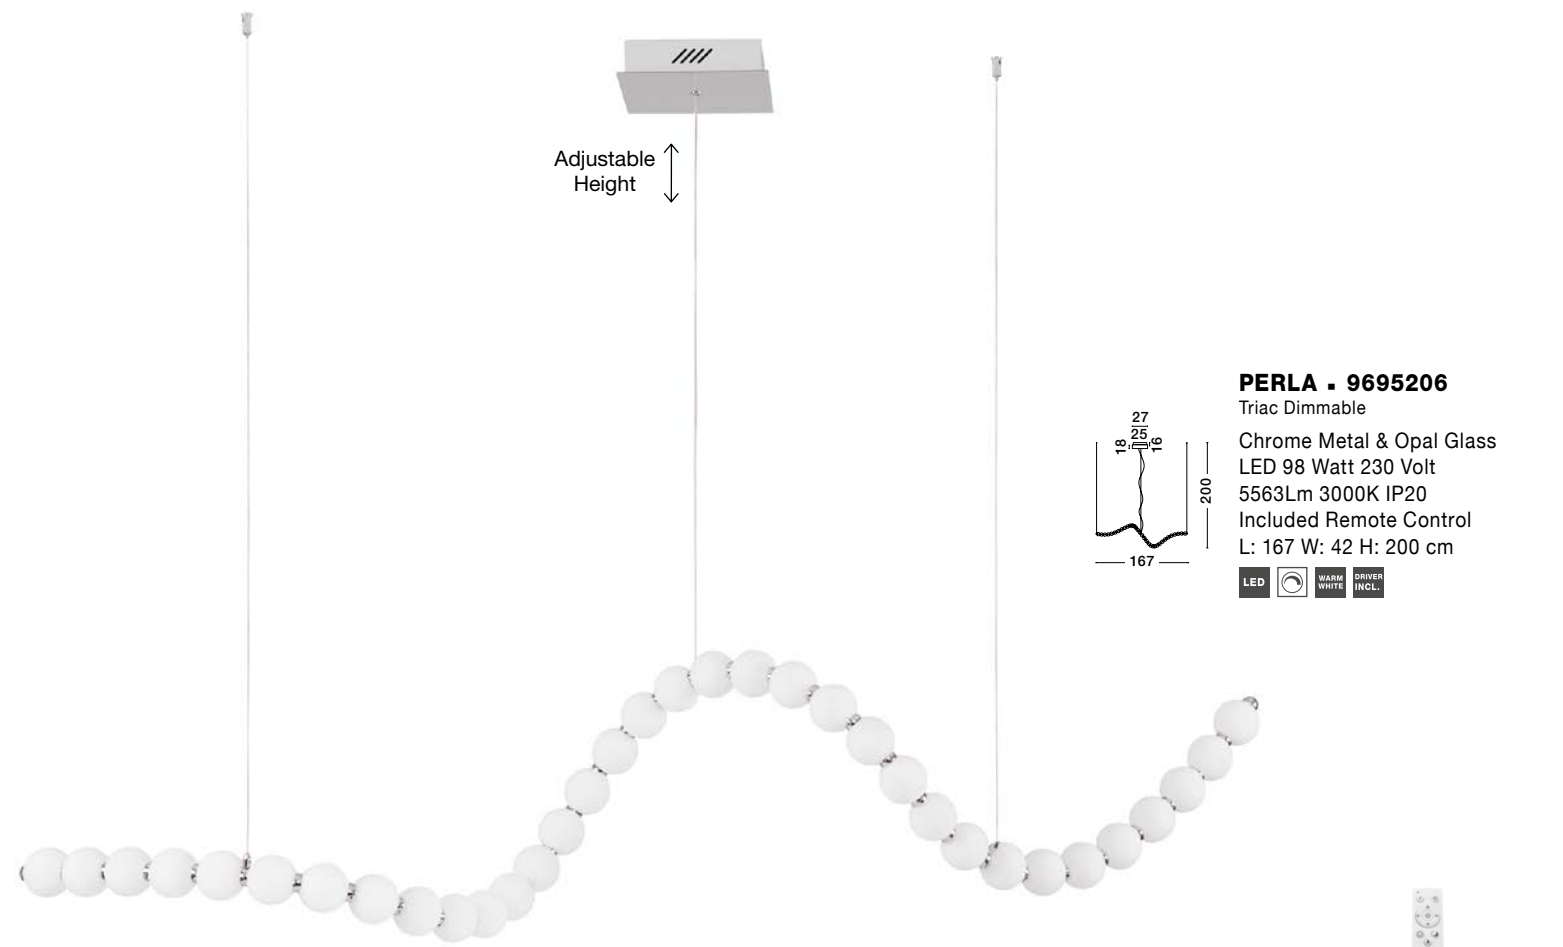

09 HOTEL
p. 524

01
modular

PERLA - 9186915
 Triac Dimmable
 Chrome Metal & Opal Glass
 LED 207 Watt 230 Volt
 13065Lm 3000K IP20
 D1: 79 D2: 10 H: 400 cm

PERLA - 9695207
 Triac Dimmable
 Gold Metal & Opal Glass
 LED 207 Watt 230 Volt
 13065Lm 3000K IP20
 D1: 79 D2: 10 H: 400 cm

PERLA - 9695206

Triac Dimmable
 Chrome Metal & Opal Glass
 LED 98 Watt 230 Volt
 5563Lm 3000K IP20
 Included Remote Control
 L: 167 W: 42 H: 200 cm

9695206-9695601
 Included
 Remote control

PERLA - 9695601

Triac Dimmable
 Gold Metal & Opal Glass
 LED 98 Watt 230 Volt
 5563Lm 3000K IP20
 Included Remote Control
 L: 167 W: 42 H: 200 cm

Adjustable
Height

PERLA - 9695203

Triac Dimmable

Gold Metal & Opal Glass

LED 125 Watt 230 Volt

11377Lm 3000K IP20

Included Remote Control

D: 118 H: 150 cm

9695203
Included
Remote control

PERLA - 9695240

Gold Metal & Opal Glass

LED 10 Watt 230 Volt

868Lm 3000K IP20