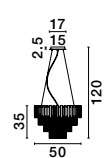

CR 98240821

CR 98240821

MAGNOLIA - 9824082
 Gold Aluminum & Crystal (21 pcs)
 LED E14 2x5 Watt 230 Volt
 IP20 Bulb Excluded
 L: 24 W: 16.3 H: 26.5 cm

Adjustable Height

CR 98240821

MAGNOLIA - 9824081
 Gold Aluminum & Crystal (120 pcs)
 LED E14 6x5 Watt 230 Volt
 IP20 Bulb Excluded
 D: 50 H1: 35 H2: 120 cm