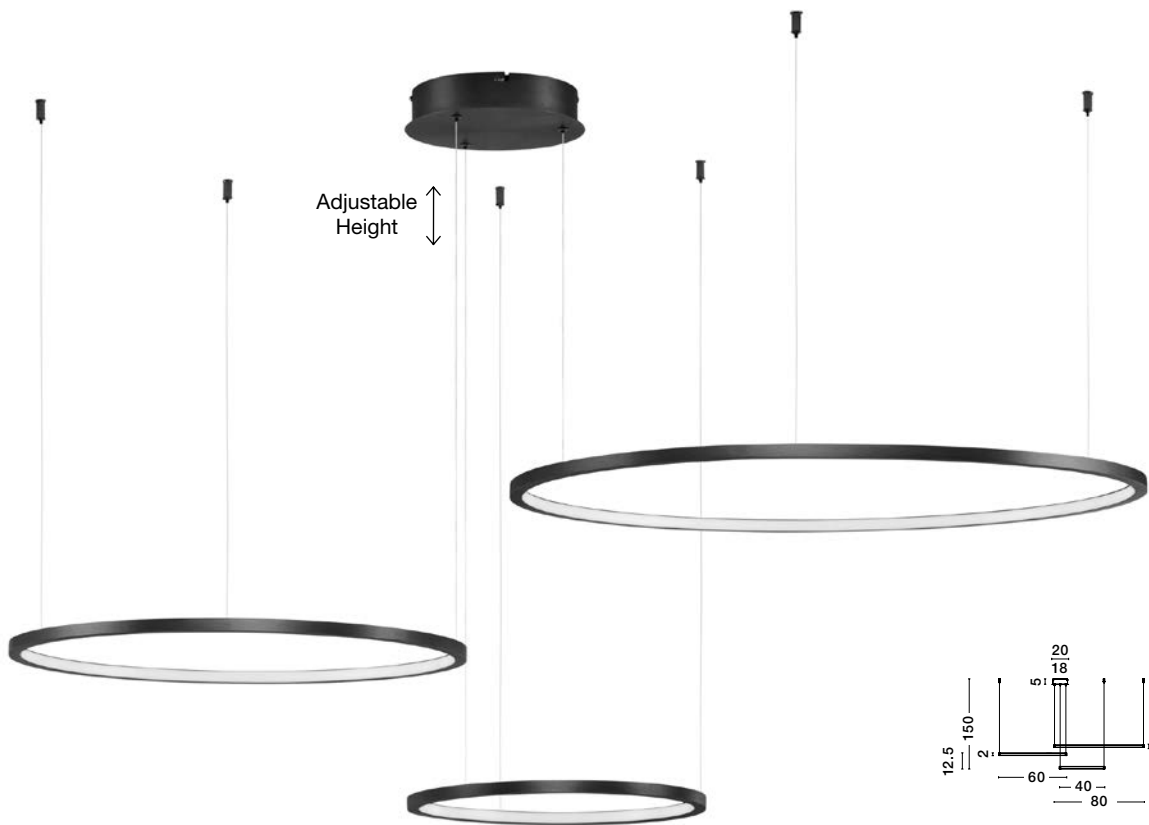

Rotating

PURPLE - 9210314
 Triac Dimmable
 Gold Aluminium
 & Acrylic
 LED 80 Watt 230 Volt
 5600Lm 3000K IP20
 D: 130 H: 150 cm

WIDTH
2 cm

Adjustable
Height

PURPLE - 9210312
 Triac Dimmable
 Sandy Black Aluminium
 & Acrylic
 LED 80 Watt 230 Volt
 5600Lm 3000K IP20
 D: 130 H: 150 cm