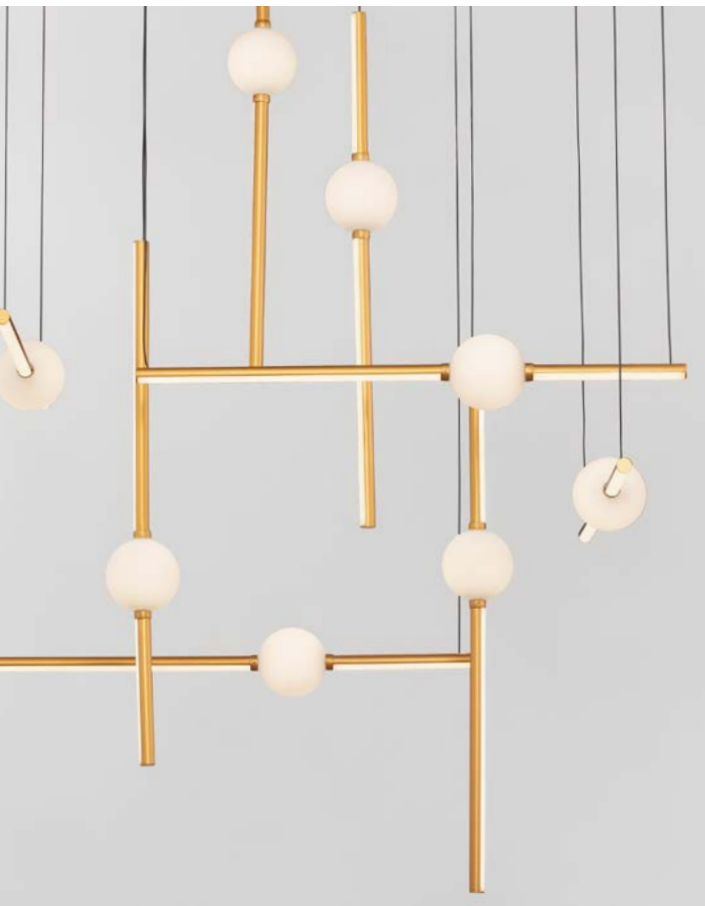

INDEX

01 modular | 014