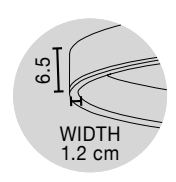

MOTIF - 9190740 · 3000K Triac Dimmable
9530209 · 2700-6000K Changing CCT & Dimming

Sandy White Aluminium & Acrylic
LED 40 Watt 2943Lm
230 Volt IP20
D: 60 H: 200 cm

MOTIF - 9190748 · 3000K Triac Dimmable
9530210 · 2700-6000K Changing CCT & Dimming

Sandy White Aluminium & Acrylic
LED 50 Watt 3684Lm
230 Volt IP20
D: 80 H: 200 cm

CONTROLLER - 9530224
Remote control for change CCT & Dimming

MOTIF - 9190755 · 3000K Triac Dimmable
9530211 · 2700-6000K Changing CCT & Dimming

Sandy White Aluminium & Acrylic
LED 60 Watt 4165Lm
230 Volt IP20
D: 100 H: 200 cm