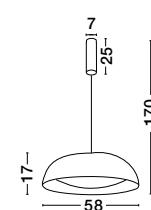

Adjustable
Height

LONDON - 86009

Triac Dimmable

Black Aluminium Outside
Copper Inside & Acrylic
LED 41 Watt 230 Volt
3603Lm 3000K IP20
D: 58 H: 17 H2: 170 cm

Adjustable
Height

GLIM - 9081280

Triac Dimmable

Sandy White Outside
Natural Wood Inside
Aluminium & Acrylic
LED 42 Watt 230 Volt
2015Lm 3000K IP20
D: 58 H: 120 cm