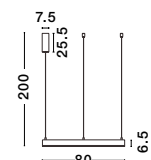

MOTIF - 9190848 · 3000K Triac Dimmable
9530213 · 2700-6000K Changing CCT & Dimming

Sandy Black Aluminium
& Acrylic
LED 50 Watt 3684Lm
230 Volt IP20
D: 80 H: 200 cm

CONTROLLER - 9530224

Remote control for
change CCT & Dimming