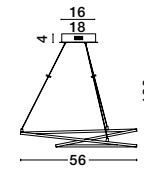

VIAREGGIO - 8101202

White Aluminium & Acrylic
LED 28 Watt 230 Volt
2222Lm 3000K IP20
D: 56 H: 120 cm