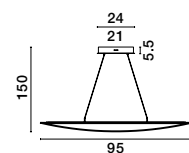

AGOS . 9054450
Triac Dimmable
Gold Aluminium
& Acrylic
LED 32 Watt 230 Volt
2156Lm 3000K IP20
L: 95 W: 56 H: 150 cm