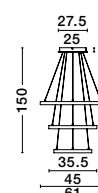

Adjustable Height

Rotating

LEON - 9501430

Triac Dimmable

Gold Leaf Aluminium & Acrylic

LED 83 Watt 230 Volt

5597Lm 3000K IP20

D1: 61 D2: 45 D3: 35.5 H: 150 cm