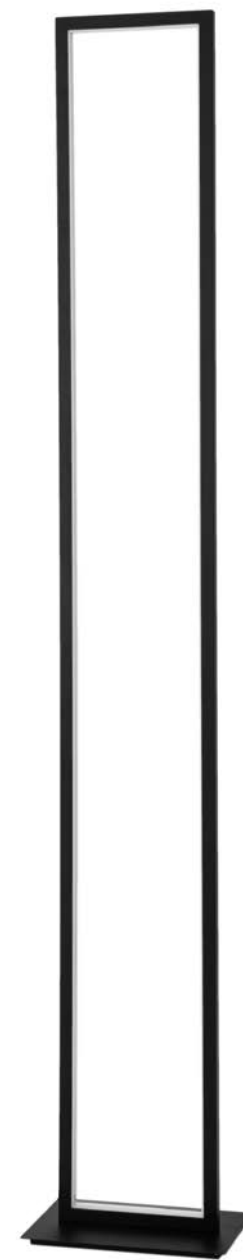

Adjustable Height

CORNICE - 9142765
Triac Dimmable
Sandy Black Aluminium & Acrylic
LED 91 Watt 230 Volt
4860Lm 3000K IP20
L: 120 H: 50 H2: 160 cm

CORNICE - 9421751
Sandy Black Aluminium & Acrylic
LED 18 Watt 230 Volt
1080Lm 3000K IP20
L: 21 W: 6 H: 25 cm

WENNA - 9500812
Matt Black Aluminium & Acrylic
LED 38 Watt 230 Volt
3363Lm 3000K IP20
L: 26 W: 16 H: 153 cm

WENNA - 9500811
Triac Dimmable
Matt Black Aluminium & Acrylic
3 Step Touch Dimmable
LED 11 Watt 230 Volt
699Lm 3000K IP20
L: 17.5 W: 10 H: 36 cm