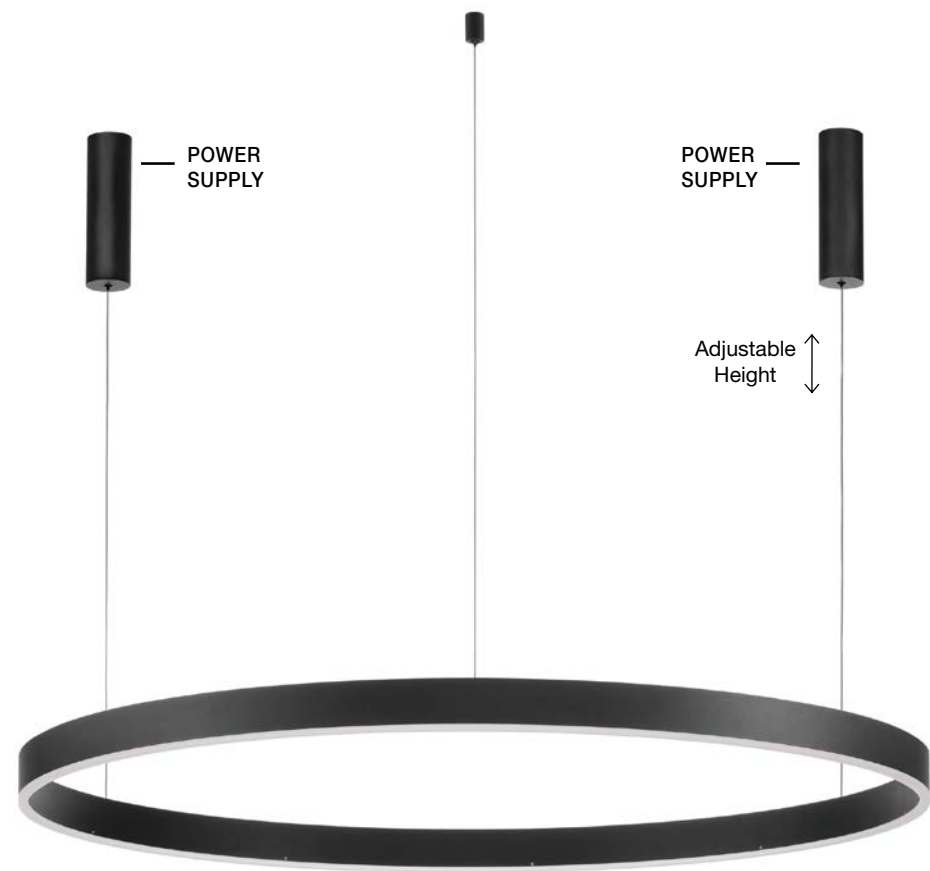

CONTROLLER - 9530224

Remote control for
 change CCT & Dimming

MOTIF - 9190855 · 3000K Triac Dimmable
9530214 · 2700-6000K Changing CCT & Dimming

Sandy Black Aluminium
 & Acrylic
 LED 60 Watt 4165Lm
 230 Volt IP20
 D: 100 H: 200 cm