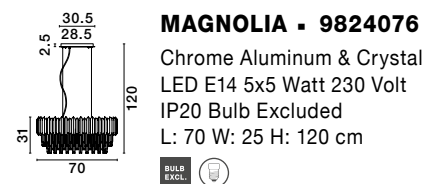

CR 98240801

MAGNOLIA - 9824078

Gold Aluminum & Crystal (96 pcs)
 LED E14 5x5 Watt 230 Volt
 IP20 Bulb Excluded
 D: 40 H: 32.5 cm

CR 98240821

MAGNOLIA - 9824079

Gold Aluminum & Crystal (118 pcs)
 LED E14 6x5 Watt 230 Volt
 IP20 Bulb Excluded
 D: 50 H: 35.5 cm