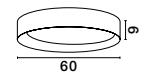

STAKE - 9345529
Triac Dimmable

Sandy Black Aluminium
Wood & Acrylic
LED 50 Watt 220-240 Volt
3166Lm 3000K IP20
D: 60 H: 9 cm