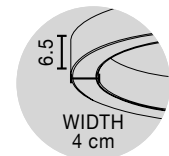

STING - 9558605

Triac Dimmable
Brass Gold Aluminium
& Acrylic
LED 50 Watt 230 Volt
2968Lm 3000K IP20
D: 80 H: 200 cm