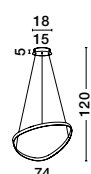

ARIES - 9357064

Triac Dimmable
Sandy Black Aluminium
& Acrylic
LED 33 Watt 230 Volt
2177Lm 3000K IP20
D: 74 H: 120 cm