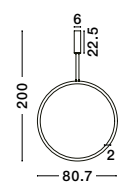

CHANGE • 9070170
Triac Dimmable
Brass Gold Aluminium
& Acrylic
LED 48 Watt 230 Volt
1685Lm 3000K IP20
D: 80.7 H: 200 cm