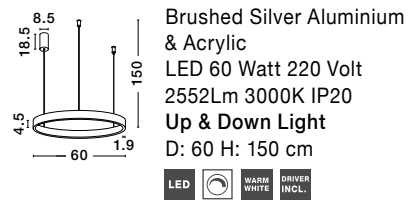

WIDTH
1.9 cm

Adjustable Height

ELOWEN - 9345665

Triac Dimmable

Brushed Gold Aluminium & Acrylic

LED 77 Watt 220 Volt

3326Lm 3000K IP20

Up & Down Light

D: 80 H: 150 cm

LIGHT
UP &
DOWN

Adjustable Height

ELOWEN - 9345669

Triac Dimmable

Brushed Gold Aluminium & Acrylic

LED 106 Watt 230 Volt

4899Lm 3000K IP20

Up & Down Light

D: 98 H: 200 cm

Adjustable Height

WIDTH
1.9 cm

Adjustable Height

LIGHT
UP &
DOWN

Adjustable Height

ELOWEN - 9345659
 Triac Dimmable
 Sandy White Aluminium
 & Acrylic
 LED 60 Watt 220 Volt
 2552Lm 3000K IP20
 Up & Down Light
 D: 60 H: 150 cm