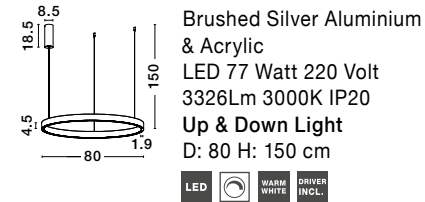

D: 80 H: 150 cm

LIGHT
UP &
DOWN

Adjustable Height

ELOWEN - 9345669

Triac Dimmable

Brushed Gold Aluminium & Acrylic

LED 106 Watt 230 Volt

4899Lm 3000K IP20

Up & Down Light

D: 98 H: 200 cm

Adjustable Height

WIDTH
1.9 cm

Adjustable Height

LIGHT
UP &
DOWN

Adjustable Height

ELOWEN - 9345659
 Triac Dimmable
 Sandy White Aluminium
 & Acrylic
 LED 60 Watt 220 Volt
 2552Lm 3000K IP20
 Up & Down Light
 D: 60 H: 150 cm