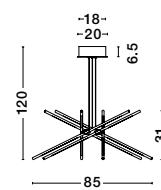

9695215-9180782
Included
Remote control

RACCIO - 9180782
Triac Dimmable
Brass Gold Metal & Acrylic
LED 68 Watt 230 Volt
5397Lm 3000K IP20
Included Remote Control
D: 85 H1: 31 H2: 120 cm