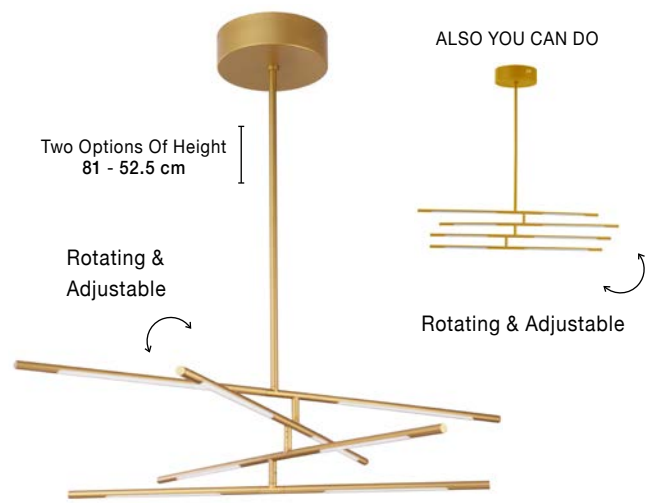

RACCIO - 9180781

Triac Dimmable
Brass Gold Metal & Acrylic
LED 48 Watt 230 Volt
3633Lm 3000K IP20
Included Two parts
Of Metal 33 & 43 cm
L: 84 W: 80 H: 81 cm