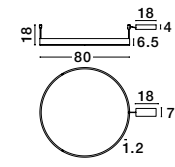

MOTIF - 9063603
Triac Dimmable
Brass Gold Aluminium
& Acrylic
LED 50 Watt 230 Volt
4166Lm 3000K IP20
D: 80 W: 1.2 H: 18 cm

LED WARM WHITE DRIVER INCL.