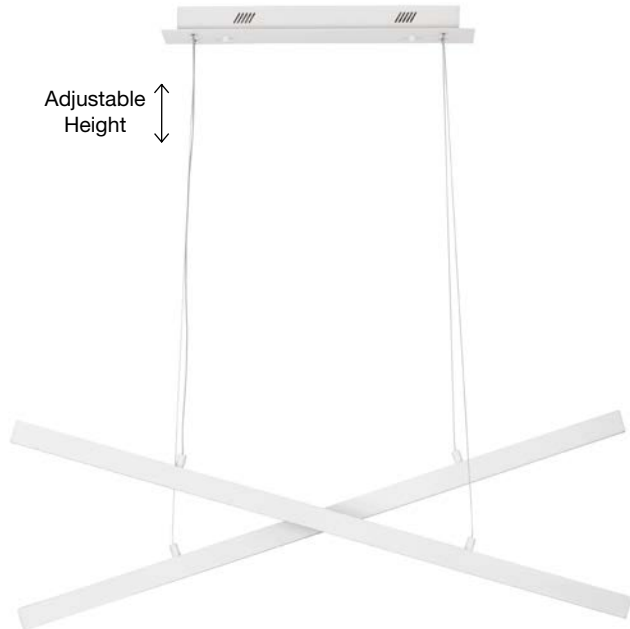

Adjustable Height

X-LINE - 9060910

Triac Dimmable

Sandy White Aluminium & Acrylic
LED 40 Watt 230V
1428Lm 3000K IP20
L: 100 W: 8 H: 120 cm