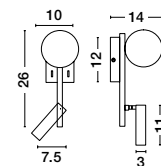

JOLINE - 9919530

Sandy Black Metal & Aluminium
White Opal Glass
Switch On/Off
LED G9 1x5 Watt 450 Lm
Samsung 1x3 Watt 200Lm
230 Volt 3200K IP20
L: 14 W: 10 H: 26 cm