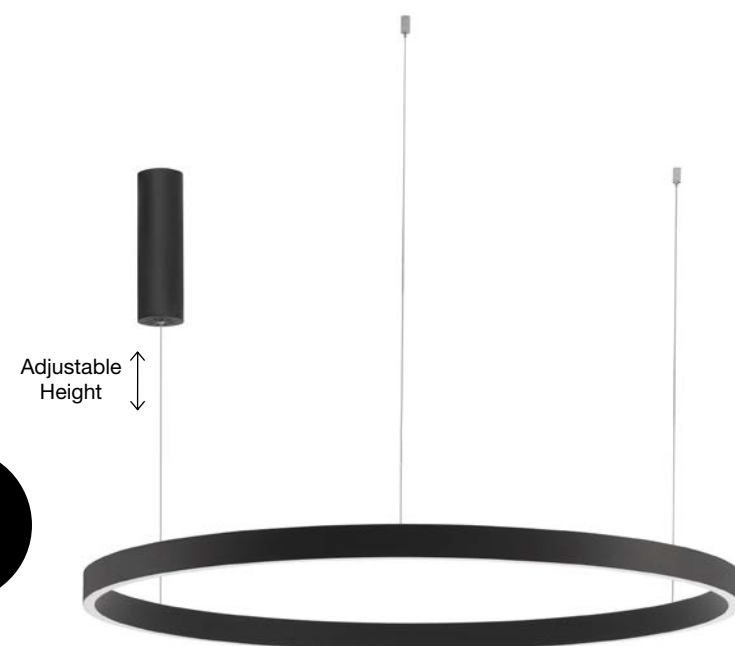

WIDTH
1.9 cm

ELOWEN - 9345664

Triac Dimmable

Sandy Black Aluminium
& Acrylic
LED 77 Watt 220 Volt
3326Lm 3000K IP20
Up & Down Light
D: 80 H: 150 cm

LIGHT
UP &
DOWN

ELOWEN - 9345668

Triac Dimmable

Sandy Black Aluminium
& Acrylic
LED 106 Watt 230 Volt
4899Lm 3000K IP20
Up & Down Light
D: 98 H: 200 cm

Adjustable Height

ELOWEN - 9345661

Triac Dimmable

Brushed Gold Aluminium & Acrylic

LED 60 Watt 220 Volt

2552Lm 3000K IP20

Up & Down Light

D: 60 H: 150 cm

WIDTH
1.9 cm

Adjustable Height

ELOWEN - 9345665

Triac Dimmable

Brushed Gold Aluminium & Acrylic

LED 77 Watt 220 Volt

3326Lm 3000K IP20

Up & Down Light

D: 80 H: 150 cm

LIGHT
UP &
DOWN

Adjustable Height

ELOWEN - 9345669

Triac Dimmable

Brushed Gold Aluminium & Acrylic

LED 106 Watt 230 Volt

4899Lm 3000K IP20