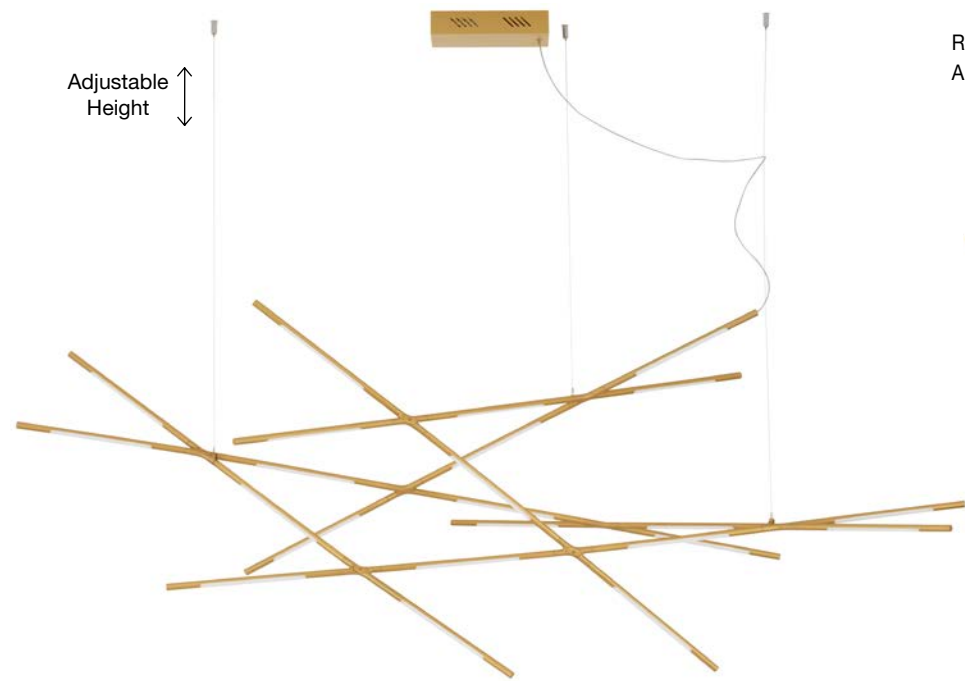

RACCIO - 9180713
Triac Dimmable
Brass Gold Metal & Acrylic
LED 50 Watt 230 Volt
2438Lm 3000K IP20
L: 94.5 W: 94.5 H: 21 cm

RACCIO - 9695215
Triac Dimmable
Brass Gold Metal & Acrylic
LED 109 Watt 230 Volt
6868Lm 3000K IP20
Included Remote Control
L: 180.5 W: 75 H: 200 cm

9695215-9180782
Included
Remote control

RACCIO - 9180782
Triac Dimmable
Brass Gold Metal & Acrylic
LED 68 Watt 230 Volt
5397Lm 3000K IP20
Included Remote Control
D: 85 H1: 31 H2: 120 cm