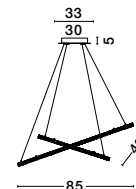

CELINE - 7403002
Chrome Aluminium
& Crystal Adjustable
LED 50 Watt 230 Volt
3120Lm 3500K IP20
L: 85 W: 42 H: 120 cm