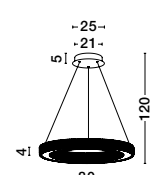

FIORE - 9285810
Triac Dimmable

Antique Gold Brass
Aluminium & Acrylic
LED 80 Watt 230 Volt
4452Lm 3000K IP20
D: 80 H: 120 cm