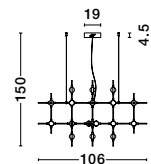

Gold Metal & Acrylic
LED 84 Watt 230 Volt
3805Lm 3000K IP20
Included Remote Control
L: 106 W: 58.5 H: 150 cm

ATOMO - 9280674