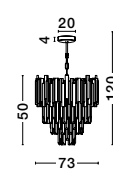

GRANE - 9050110

Gold Metal & Crystal
LED E14 12x5 Watt 230 Volt
IP20 Bulb Excluded
D: 73 H1: 50 H2: 120 cm