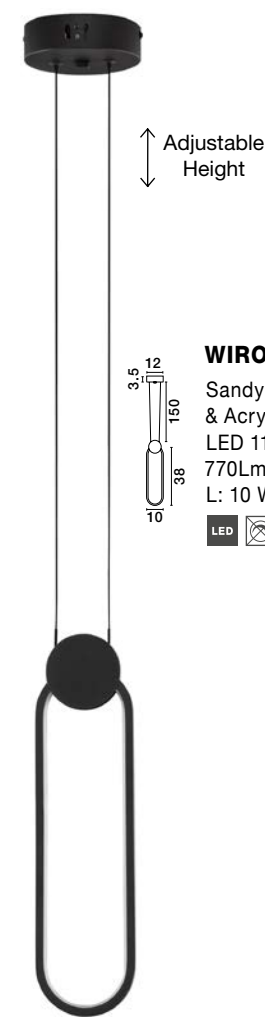

LED WARM WHITE DRIVER INCL.

VETRO - 910623
 Matt Green Aluminium & Acrylic
 LED 35 Watt 230 Volt
 2662Lm 3000K IP20
 D: 50 H: 120 cm

LED WARM WHITE DRIVER INCL.

WIRO - 9080131
 Sandy Black Aluminium
 & Acrylic
 LED 11 Watt 230 Volt
 770Lm 3000K IP20
 L: 20 W: 1 H: 150 cm