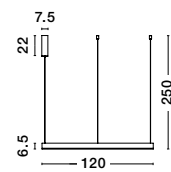

MOTIF - 9530200 · 3000K Triac Dimmable
9530218 · 2700-6000K Changing CCT & Dimming
Sandy White Aluminium & Acrylic
LED 72 Watt 5250Lm
230 Volt IP20
D: 120 H: 250 cm

CONTROLLER - 9530224
Remote control for change CCT & Dimming

MOTIF - 9530203 · 3000K Triac Dimmable
9530221 · 2700-6000K Changing CCT & Dimming
Sandy White Aluminium & Acrylic
LED 80 Watt 6000Lm
230 Volt IP20
D: 150 H: 250 cm