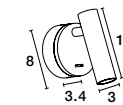

CLIP - 9030201
Sandy White Aluminium
LED Philips 3 Watt
Switch On/Off
190Lm 3000K IP20
D: 8 W: 3.4 H: 11 cm

CLIP - 9030202
Sandy Black Aluminium
LED Philips 3 Watt
Switch On/Off
190Lm 3000K IP20
D: 8 W: 3.4 H: 11 cm

**ANTI
GLARE
NETWORK**

Rotating & Adjustable

LAREDO - 8140521
White Aluminium
Adjustable
Switch On/Off
LED Samsung 3 Watt
190Lm 3000K IP20
L: 11 W: 9 H: 11 cm

Rotating & Adjustable

LAREDO - 8140522
Chrome Aluminium
Adjustable
Switch On/Off
LED Samsung 3 Watt
190Lm 3000K IP20
L: 11 W: 9 H: 11 cm

Rotating & Adjustable

LAREDO - 8140523
Black Aluminium
Adjustable
Switch On/Off
LED Samsung 3 Watt
190Lm 3000K IP20
L: 11 W: 9 H: 11 cm

Rotating & Adjustable

CLIP - 9030203
Satin Brass Aluminium
LED Philips 3 Watt
Switch On/Off
190Lm 3000K IP20
D: 8 W: 3.4 H: 11 cm