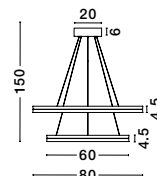

Adjustable Height

ALSO YOU CAN DO

CANTRIA - 9695239

Triac Dimmable

Black & Brass Gold Metal & Acrylic

LED 98 Watt 230 Volt

7643Lm 3000K IP20

D: 80 H: 150 cm