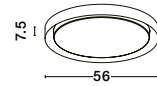

TROY - 9053593

Triac Dimmable
Matt White Metal
& Acrylic Diffuser
LED 50 Watt 230 Volt
2750Lm 3000K IP20
D: 56 H: 7.5 cm