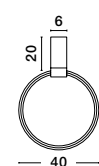

GARVE - 9085242
Triac Dimmable
Sandy White Aluminium
& Acrylic
LED 30 Watt 230 Volt
1354Lm 3000K IP20
D: 40 H: 60 cm