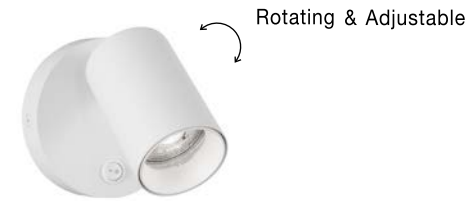

Rotating & Adjustable

NET - 9011921

Sandy White Aluminium
Switch On/Off
LED GU10 1x10 Watt IP20
220-240 Volt Bulb Excluded
D: 5.7 H: 9 H2: 10.5 cm