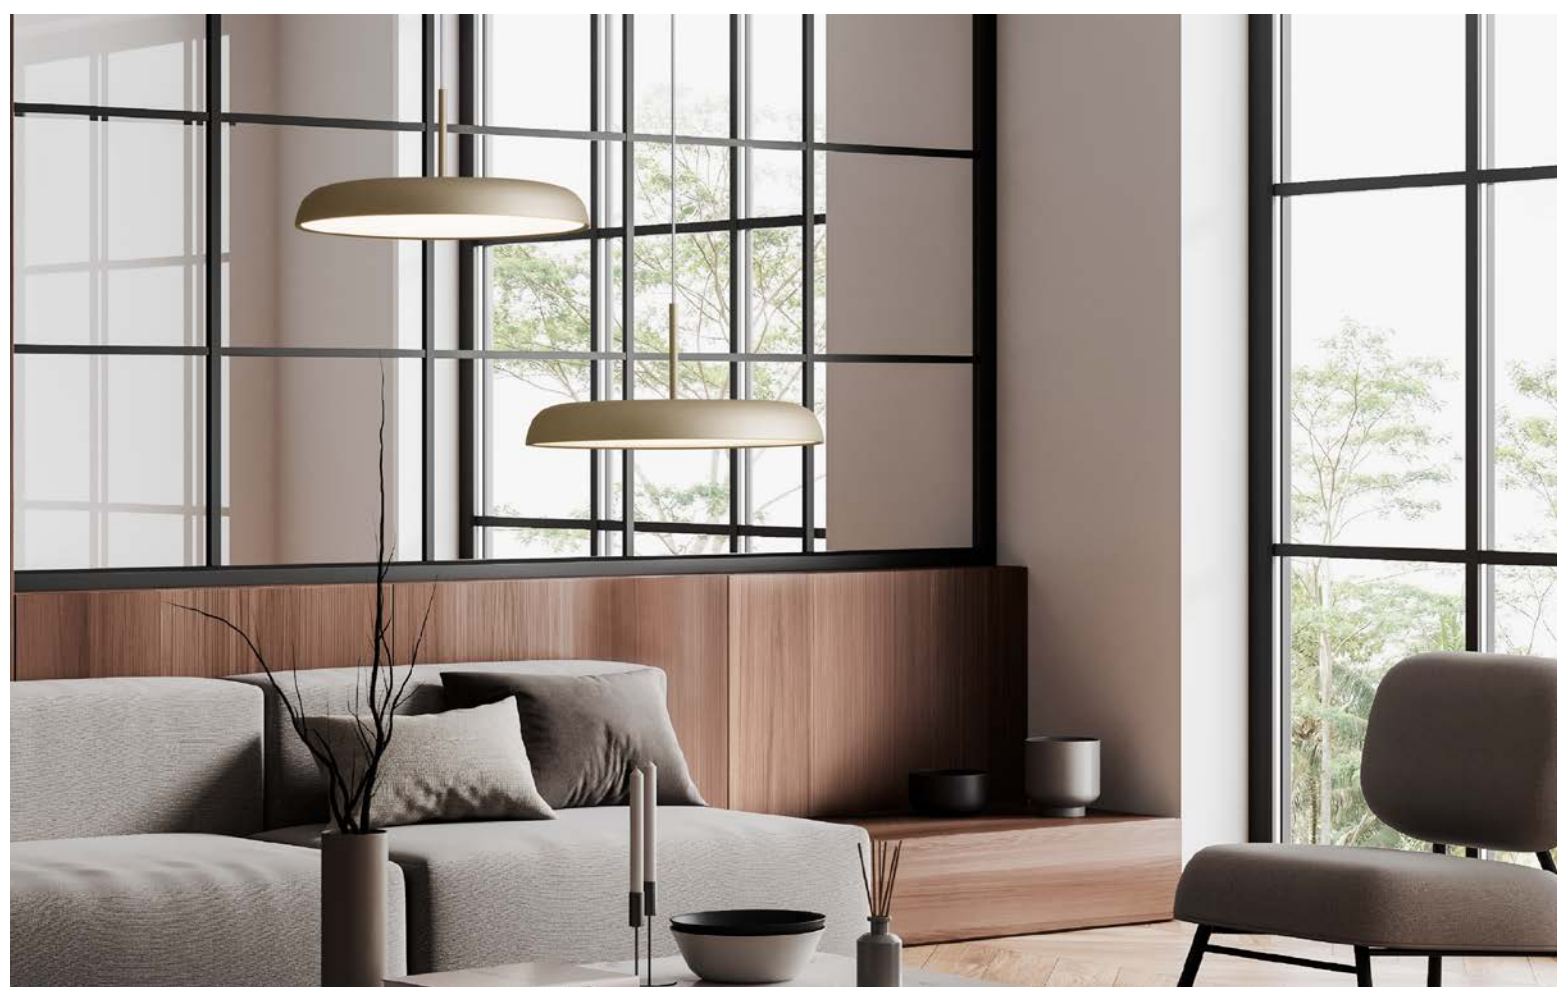

Champagne Gold Aluminium & Acrylic
 LED 40 Watt 220-240 Volt
 2541Lm IP20
 Remote Control Included
 D: 45 H: 150 cm

LED DRIVER INCL. CCT 2700-4000K

LINUS - 9005642 · 3000K Traic Dimmable
9005653 · 2700-6000K CCT Dimmable