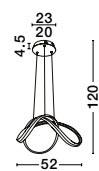

LED WARM WHITE DRIVER INCL.