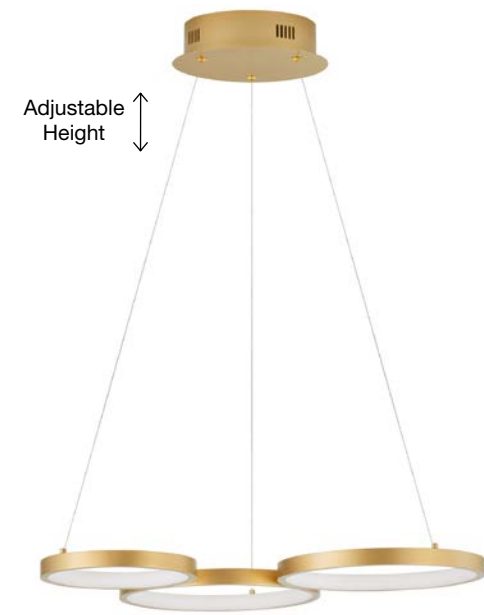

Adjustable Height

MAGNUS - 9248116
Triac Dimmable
Brass Gold Aluminium & Acrylic
LED 28 Watt 230 Volt
1900Lm 3000K IP20
D: 55 W: 51.5 H: 120 cm