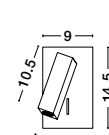

DONA - 9081352
Sandy Black Aluminium
LED Cree 3 Watt 230 Volt
Switch On/Off
180Lm 3000K IP20
L: 9 H: 14.5 cm

LED WARM WHITE DRIVER INCL. ON/OFF