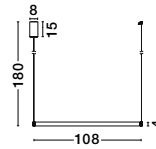

VEGAS - 86016805

Antique Brass
Aluminium & Acrylic
LED 35 Watt 230 Volt
1900Lm 3000K IP20
D: 108 H: 180 cm