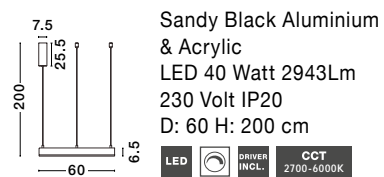

MOTIF - 9190840 · 3000K Triac Dimmable
9530212 · 2700-6000K Changing CCT & Dimming

Sandy Black Aluminium
& Acrylic
LED 40 Watt 2943Lm
230 Volt IP20
D: 60 H: 200 cm