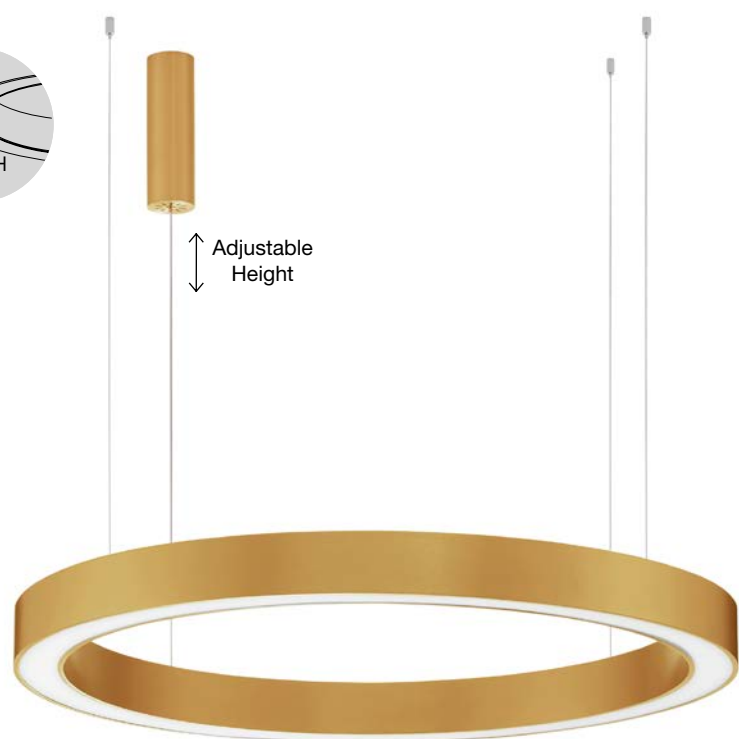

MORBIDO - 9345646
CCT Dimmable

Brass Gold Aluminium
& Acrylic
LED 80 Watt 230 Volt
4373Lm 2700K - 4000K IP20
Remote Control Included
D: 100 H: 200 cm