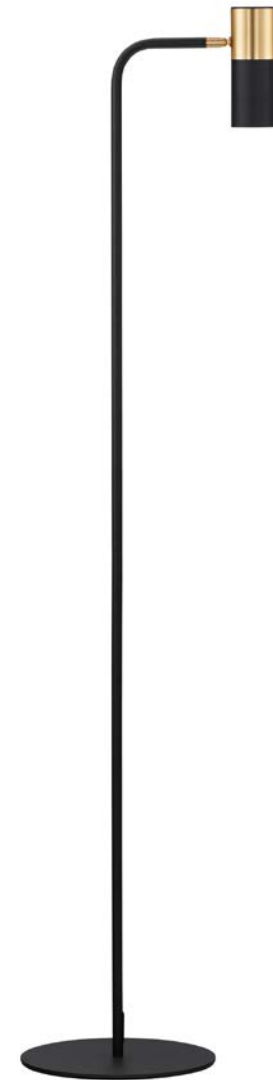

PONGO - 9010221

Sandy Black & Gold Aluminium
LED GU10 1x10 Watt
220-240 Volt
IP20 Bulb Excluded
D: 10.5 H: 18 cm

PONGO - 9010225

Sandy Black & Gold Aluminium
LED GU10 1x10 Watt
220-240 Volt
IP20 Bulb Excluded
Cable Length: 165 cm
D: 16 H: 55 cm