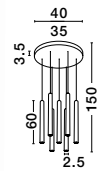

Adjustable Height

ULTRATHIN - 9184023

Sandy White Aluminium
LED 7x3 Watt 230 Volt
1260Lm 3000K IP20
D: 40 H: 150 cm

Adjustable Height

ULTRATHIN - 9184022

Sandy Black Aluminium
LED 3 Watt 230 Volt
180Lm 3000K IP20
D: 2.5 H1: 60 H2: 150 cm