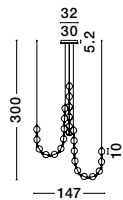

Adjustable Height

CELIA - 9820604
 Triac Dimmable
 Satin Gold Aluminium
 Opal Glass
 LED 29 Watt 230 Volt
 3203Lm 3000K IP20
 D: 43 W: 10 H: 120 cm

Adjustable Height

CELIA - 9820602
 Triac Dimmable
 Satin Gold Aluminium
 Opal Glass
 LED 45 Watt 230 Volt
 4751Lm 3000K IP20
 L: 100 W: 29 H: 120 cm

9820604-9820602-
 9820600
 Included
 Remote control

Adjustable Height

CELIA - 9820600
 Triac Dimmable
 Satin Gold Aluminium
 Opal Glass
 LED 37 Watt 230 Volt
 3812Lm 3000K IP20
 D: 64 W: 64 H: 120 cm

CELIA - 9820605
 Triac Dimmable
 Black Aluminium
 Opal Glass
 LED 29 Watt 230 Volt
 3203Lm 3000K IP20
 D: 43 W: 10 H: 120 cm

CELIA - 9820603
 Triac Dimmable
 Black Aluminium
 Opal Glass
 LED 45 Watt 230 Volt
 4751Lm 3000K IP20
 L: 100 W: 29 H: 120 cm

9820601-9820603-
 9820605
 Included
 Remote control

CELIA - 9820601
 Triac Dimmable
 Black Aluminium
 Opal Glass
 LED 37 Watt 230 Volt
 3812Lm 3000K IP20
 D: 64 W: 64 H: 120 cm

Adjustable Height

BRILLE - 9511020

Gold Aluminium & Acrylic
LED 7 Watt 230 Volt
345Lm 3200K IP20
D: 11 H: 120 cm

Adjustable Height

BRILLE - 9511030

Gold Aluminium & Acrylic
LED 6 Watt 230 Volt
322Lm 3200K IP20
D: 14 H: 150 cm