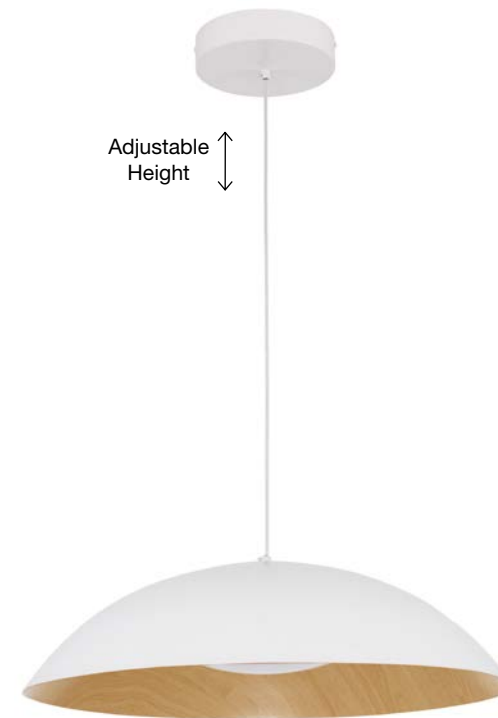

Adjustable
Height

LONDON - 86009

Triac Dimmable

Black Aluminium Outside
Copper Inside & Acrylic
LED 41 Watt 230 Volt
3603Lm 3000K IP20
D: 58 H: 17 H2: 170 cm

Adjustable
Height

GLIM - 9081280

Triac Dimmable

Sandy White Outside
Natural Wood Inside
Aluminium & Acrylic
LED 42 Watt 230 Volt
2015Lm 3000K IP20
D: 58 H: 120 cm