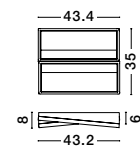

ELIZE - 9248113

Triac Dimmable

Black & Brass Gold Steel
& Aluminium & Silicon
LED 28 Watt 230 Volt
1550Lm 3000K IP20
L:43.2 W: 35 H: 8 cm