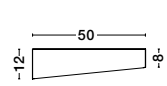

MAGGIO - 9111362
Sandy White Aluminium
Matt White Acrylic Diffuser
LED 60 Watt 230 Volt
4280Lm 3000K IP20
D: 50 H: 12 cm