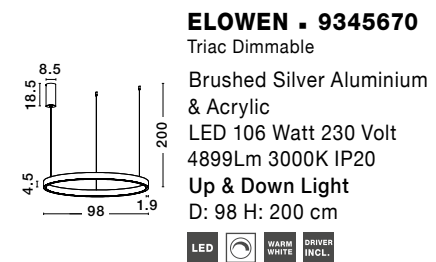

D: 80 H: 150 cm

LIGHT
UP &
DOWN

Adjustable Height

ELOWEN - 9345669

Triac Dimmable

Brushed Gold Aluminium & Acrylic

LED 106 Watt 230 Volt

4899Lm 3000K IP20

Up & Down Light

D: 98 H: 200 cm

Adjustable Height

WIDTH
1.9 cm

Adjustable Height

LIGHT
UP &
DOWN

Adjustable Height

ELOWEN - 9345659
 Triac Dimmable
 Sandy White Aluminium
 & Acrylic
 LED 60 Watt 220 Volt
 2552Lm 3000K IP20
 Up & Down Light
 D: 60 H: 150 cm