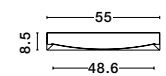

ET 98184521

LUTON - 9818453
Sandy White Aluminium
Matt White Acrylic Diffuser
LED 47 Watt 230 Volt
3525Lm 3000K IP20
D: 55 H: 8.5 cm

ET 98184521

LUTON - 9818452
Sandy Black Aluminium
Matt White Acrylic Diffuser
LED 47 Watt 230 Volt
3525Lm 3000K IP20
D: 55 H: 8.5 cm

ET 98184521

LUTON - 9818451
Coffee Brown Aluminium
Matt White Acrylic Diffuser
LED 47 Watt 230 Volt
3525Lm 3000K IP20
D: 55 H: 8.5 cm

ET 90812701

VELA - 9081270
Triac Dimmable
Sandy Black Outside
Coffee Inside
Aluminium & Acrylic
LED 30 Watt 230 Volt
1665Lm 3000K IP20
D: 45 H: 9.5 cm

ET 90812701

VELA - 9081260
Triac Dimmable
Sandy White Outside
Coffee Inside
Aluminium & Acrylic
LED 30 Watt 230 Volt
1665Lm 3000K IP20
D: 45 H: 9.5 cm