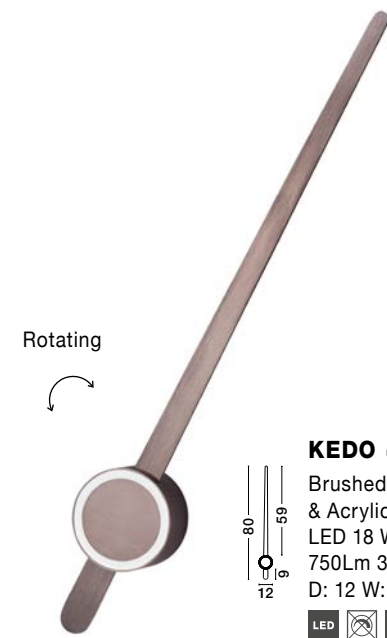

KEDO - 9190618
Brushed Coffee Aluminium
& Acrylic
LED 18 Watt 230 Volt
750Lm 3000K IP20
D: 12 W: 6.7 H: 80 cm