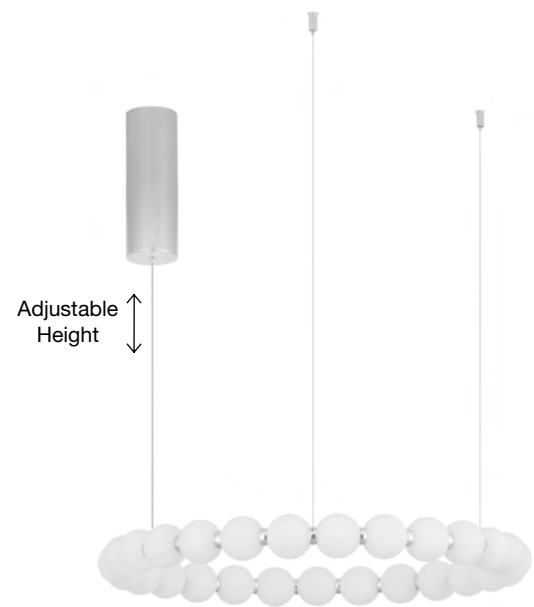

Adjustable Height

PERLA - 9695230
 Triac Dimmable
 Gold Metal & Opal Glass
 LED 56 Watt 230 Volt
 4732Lm 3000K IP20
 D: 62 H: 200 cm

Adjustable Height

PERLA - 9695231
 Triac Dimmable
 Gold Metal & Opal Glass
 LED 72 Watt 230 Volt
 6492Lm 3000K IP20
 Included Remote Control
 D: 80 H: 200 cm

Adjustable Height

PERLA - 9695232
 Triac Dimmable
 Gold Metal & Opal Glass
 LED 96 Watt 230 Volt
 8076Lm 3000K IP20
 Included Remote Control
 D: 104 H: 200 cm

9695231-9695232
 Included
 Remote control

PERLA - 9186916
 Triac Dimmable
 Chrome Metal & Opal Glass
 LED 56 Watt 230 Volt
 4732Lm 3000K IP20
 D: 62 H: 200 cm

PERLA - 9186918
 Chrome Metal & Opal Glass
 LED 11 Watt 230 Volt
 963Lm 3000K IP20
 D: 10 H: 150 cm

PERLA - 9186917
 Triac Dimmable
 Chrome Metal & Opal Glass
 LED 72 Watt 230 Volt
 6492Lm 3000K IP20
 Included Remote Control
 D: 80 H: 200 cm