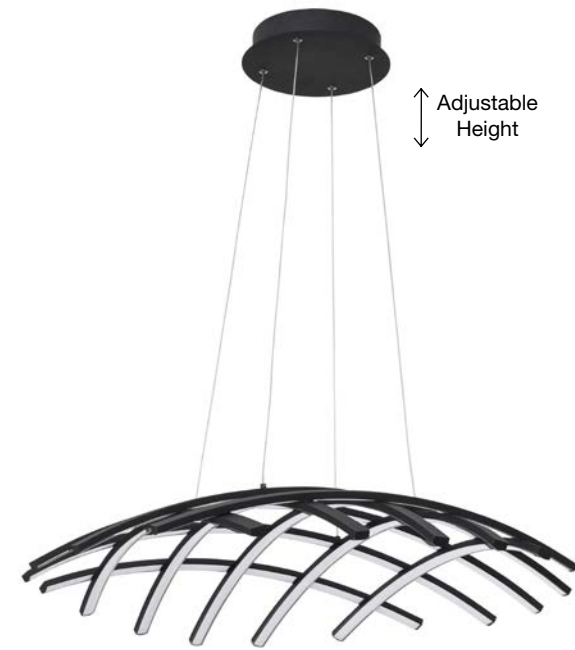

Adjustable Height

HYDE - 9005652

Triac Dimmable

Brushed Gold & Black Aluminium & Acrylic
LED 38 Watt 220-240 Volt
2046Lm 3000K IP20
D: 66 H: 150 cm

HYDE - 9005651

Triac Dimmable

Brushed Gold & Black Aluminium & Acrylic
LED 38 Watt 220-240 Volt
1993Lm 3000K IP20
D: 65 H: 10.7 cm