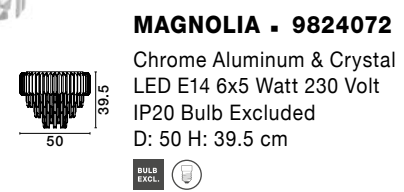

CR 98240801

MAGNOLIA - 9824078

Gold Aluminum & Crystal (96 pcs)
 LED E14 5x5 Watt 230 Volt
 IP20 Bulb Excluded
 D: 40 H: 32.5 cm

CR 98240821

MAGNOLIA - 9824079

Gold Aluminum & Crystal (118 pcs)
 LED E14 6x5 Watt 230 Volt
 IP20 Bulb Excluded
 D: 50 H: 35.5 cm