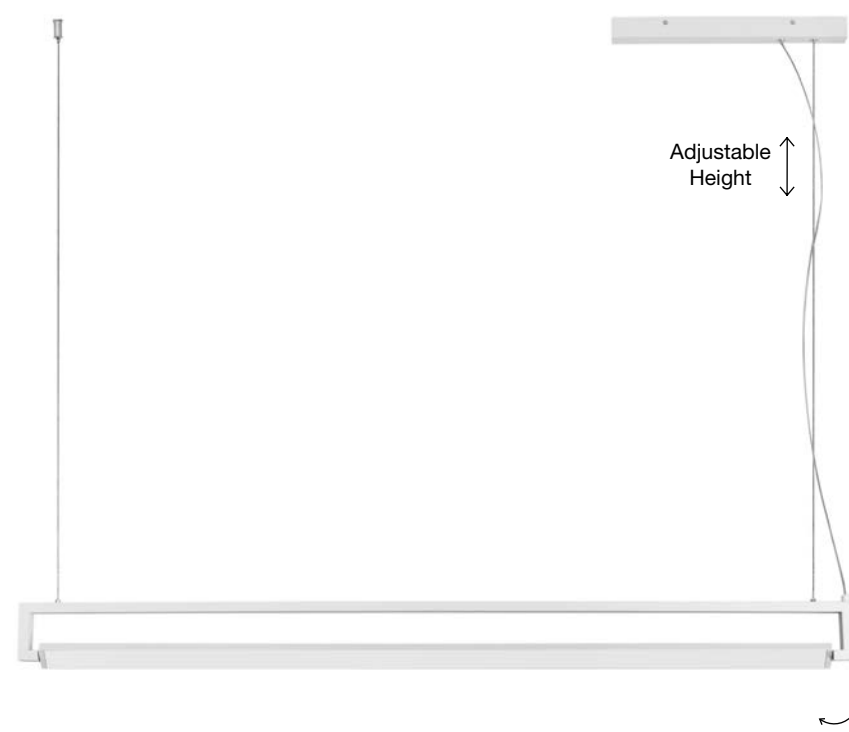

Adjustable Height

LINE . 9117338
Sandy White Aluminium
& Acrylic
LED 38 Watt 230 Volt
1460Lm 3000K IP20
L: 130 W: 4.5 H: 150 cm
LED WARM WHITE DRIVER INCL.

Rotating