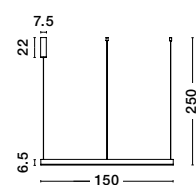

MOTIF - 9530202 · 3000K Triac Dimmable
9530220 · 2700-6000K Changing CCT & Dimming

Brass Gold Aluminium & Acrylic
LED 72 Watt 5250Lm
230 Volt IP20
D: 120 H: 250 cm

CONTROLLER - 9530224
Remote control for change CCT & Dimming

MOTIF - 9530205 · 3000K Triac Dimmable
9530223 · 2700-6000K Changing CCT & Dimming

Brass Gold Aluminium & Acrylic
LED 80 Watt 6000Lm
230 Volt IP20
D: 150 H: 250 cm