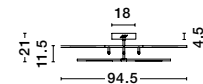

RACCIO - 9180713
Triac Dimmable
Brass Gold Metal & Acrylic
LED 50 Watt 230 Volt
2438Lm 3000K IP20
L: 94.5 W: 94.5 H: 21 cm