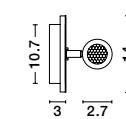

PENOR - 9081222

Sandy Black Steel
& Aluminium Acrylic
Switch On/Off
LED Cree 9 Watt 230 Volt
780Lm 3000K IP20
D: 14 W: 5.7 H: 14 cm