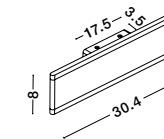

LINE - 9115908

Sandy White Aluminium & Acrylic
LED 2x8 Watt 230 Volt
1056Lm 3000K IP20
L: 30.4 W: 4.8 H: 8 cm