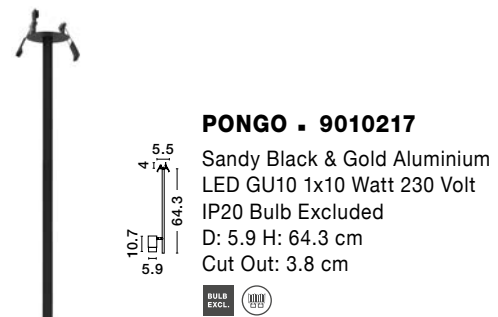

PONGO - 9010217

Sandy Black & Gold Aluminium
LED GU10 1x10 Watt 230 Volt
IP20 Bulb Excluded
D: 5.9 H: 64.3 cm
Cut Out: 3.8 cm

PONGO - 9010218

Sandy Black & Gold Aluminium
LED GU10 2x10 Watt 230 Volt
IP20 Bulb Excluded
D: 5.9 H: 64.6 cm
Cut Out: 3.8 cm

PONGO - 9010216

Sandy Black & Gold Aluminium
LED GU10 1x10 Watt 230 Volt
IP20 Bulb Excluded
D: 5.9 H: 62.2 cm

PONGO - 9010220

Sandy Black & Gold Aluminium
LED GU10 2x10 Watt 230 Volt
IP20 Bulb Excluded
D: 5.9 H: 62.7 cm

PICTO - 9911527

Sandy Black & Gold Aluminium
LED GU10 1x10 Watt 230 Volt
IP20 Bulb Excluded
D: 6 H: 10 cm

PICTO - 9911528

Sandy Black & Gold Aluminium
LED GU10 1x10 Watt 230 Volt
IP20 Bulb Excluded
D: 6 H: 15 cm