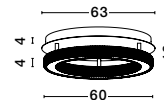

FIORE - 9285620

Triac Dimmable
Antique Gold Brass
Aluminium & Acrylic
LED 59 Watt 230 Volt
3919Lm 3000K IP20
D: 60 H: 12 cm