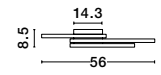

BILBAO - 9500832

Matt Black Aluminium & Acrylic
LED 42 Watt 230 Volt
2650Lm 3000K IP20
L: 56 W: 56 H: 8.5 cm