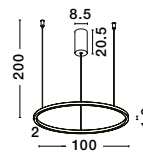

TARQUIN . 9345610

Triac Dimmable
Brass Gold Aluminium
& Acrylic
LED 59 Watt 230 Volt
2144Lm 3000K IP20
D: 100 H: 200 cm