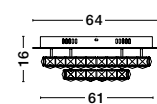

QUENTIN - 9172519

Chrome Aluminium
K9 Crystal
LED 44 Watt 230 Volt
2640Lm 3500K IP20
D: 64 H: 16 cm