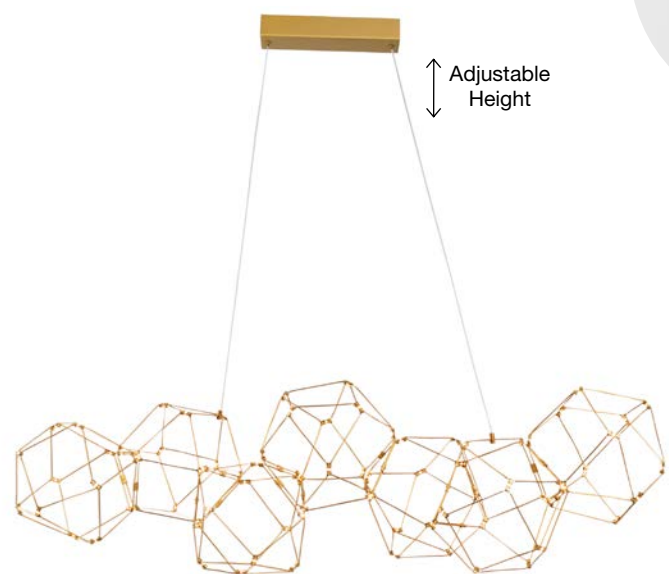

Titanium Black Copper
LED 21 Watt 230 Volt
2403Lm 3000K IP20
Led Chip: 60 Pcs
D: 40 H: 250 cm

SOLE - 9186002

Gold Copper
LED 21 Watt 230 Volt
2403Lm 3000K IP20
Led Chip: 60 Pcs
D: 40 H: 250 cm

Adjustable Height

NEBULA - 9186814

Gold Copper
LED 58 Watt 230 Volt
3906Lm 3000K IP20
Led Chip: 168 Pcs
L: 163 W: 54 H: 120 cm

Adjustable Height

Adjustable Height

NEBULA - 9186807

Gold Copper
LED 34 Watt 230 Volt
2711Lm 3000K IP20
Led Chip: 84 Pcs
L: 108 W: 32 H: 120 cm