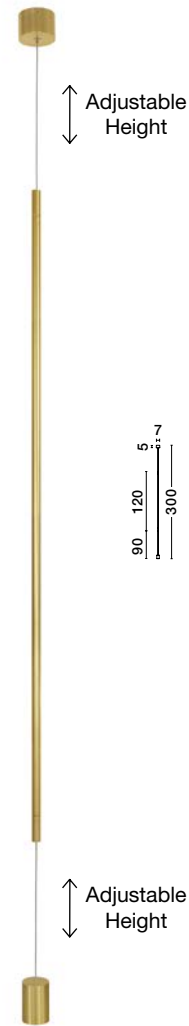

Adjustable Height

ELETTRA - 9088106

Brass Gold Aluminium
LED 20 Watt 230 Volt
698Lm 3000K IP20
D: 7 H1: 120 H2: 300 cm

Adjustable Height