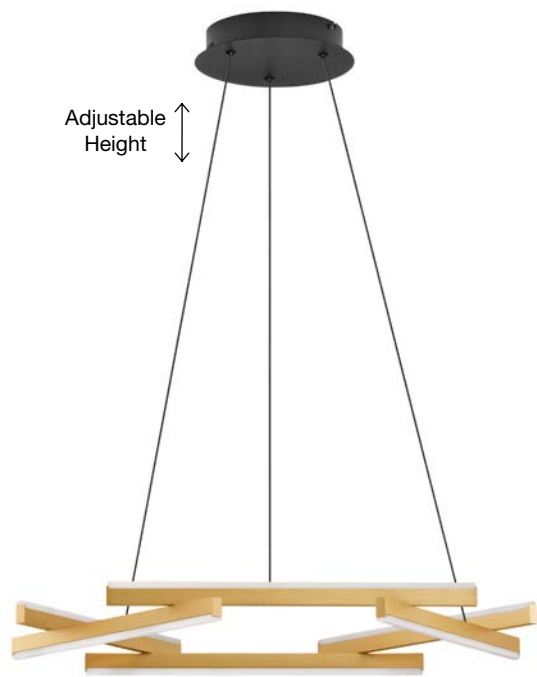

Adjustable Height

HYDE - 9005652

Triac Dimmable

Brushed Gold & Black Aluminium & Acrylic
LED 38 Watt 220-240 Volt
2046Lm 3000K IP20
D: 66 H: 150 cm