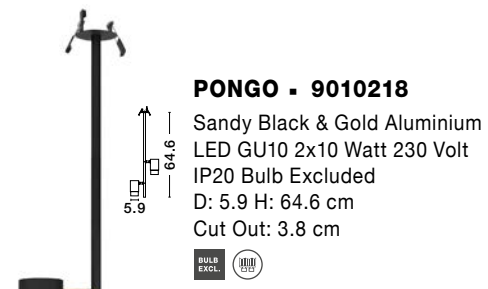

PONGO - 9010217

Sandy Black & Gold Aluminium
LED GU10 1x10 Watt 230 Volt
IP20 Bulb Excluded
D: 5.9 H: 64.3 cm
Cut Out: 3.8 cm

PONGO - 9010218

Sandy Black & Gold Aluminium
LED GU10 2x10 Watt 230 Volt
IP20 Bulb Excluded
D: 5.9 H: 64.6 cm
Cut Out: 3.8 cm