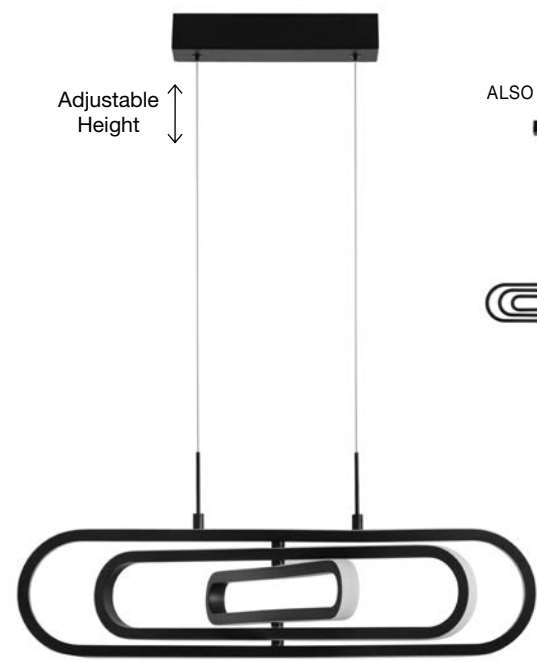

ARTE . 9113122
Triac Dimmable
Gold Aluminium
& Acrylic
LED 29 Watt 230 Volt
2449Lm 3000K IP20
L: 90 H1: 13 H2: 120 cm

LED WARM WHITE DRIVER INCL.

ARTE - 9110351
Triac Dimmable
Matt Black Aluminium
& Acrylic
LED 56 Watt 230 Volt
4441Lm 3000K IP20
L: 64 W: 44 H1: 25.8 H2: 120 cm