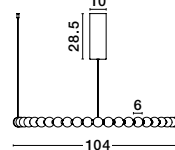

PERLA - 9695232
Triac Dimmable
Gold Metal & Opal Glass
LED 96 Watt 230 Volt
8076Lm 3000K IP20
Included Remote Control
D: 104 H: 200 cm

9695231-9695232
Included
Remote control