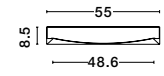

ET 98184521

LUTON - 9818453
Sandy White Aluminium
Matt White Acrylic Diffuser
LED 47 Watt 230 Volt
3525Lm 3000K IP20
D: 55 H: 8.5 cm

ET 98184521

LUTON - 9818452
Sandy Black Aluminium
Matt White Acrylic Diffuser
LED 47 Watt 230 Volt
3525Lm 3000K IP20
D: 55 H: 8.5 cm

ET 98184521

LUTON - 9818451
Coffee Brown Aluminium
Matt White Acrylic Diffuser
LED 47 Watt 230 Volt
3525Lm 3000K IP20
D: 55 H: 8.5 cm

ET 90812701

VELA - 9081270
Triac Dimmable
Sandy Black Outside
Coffee Inside
Aluminium & Acrylic
LED 30 Watt 230 Volt
1665Lm 3000K IP20
D: 45 H: 9.5 cm

ET 90812701

VELA - 9081260
Triac Dimmable
Sandy White Outside
Coffee Inside
Aluminium & Acrylic
LED 30 Watt 230 Volt
1665Lm 3000K IP20
D: 45 H: 9.5 cm