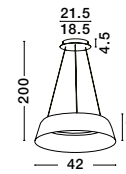

ALBA - 9345655
Triac Dimmable
Sandy White Aluminium Outside
Champaign Gold Inside
LED 42 Watt 230 Volt
1279Lm 3000K IP20
D: 42 H: 200 cm