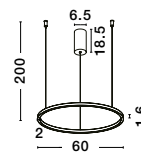

TARQUIN - 9345601

Triac Dimmable
Sandy Black Aluminium
& Acrylic
LED 37 Watt 230 Volt
1274Lm 3000K IP20
D: 60 H: 200 cm

Adjustable Height

TARQUIN - 9345605

Triac Dimmable
Sandy Black Aluminium
& Acrylic
LED 46 Watt 230 Volt
1708Lm 3000K IP20
D: 80 H: 200 cm

WIDTH
2 cm

Adjustable Height

TARQUIN - 9345609

Triac Dimmable
Sandy Black Aluminium
& Acrylic
LED 59 Watt 230 Volt
2144Lm 3000K IP20
D: 100 H: 200 cm