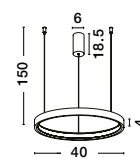

PERRINE . 9345615
Triac Dimmable
Brushed Gold Aluminium & Acrylic
LED 22 Watt 230 Volt
1540Lm 3000K IP20
D: 40 H: 150 cm