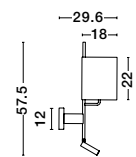

YAMA - 9180511

White Fabric Shade
& White Aluminium
Adjustable - Switch On/Off
LED Samsung 3 Watt
210Lm 3000K
LED E27 1x12 Watt 230 Volt
IP20 Bulb Excluded
D: 18 W: 29.6 H: 57.5 cm