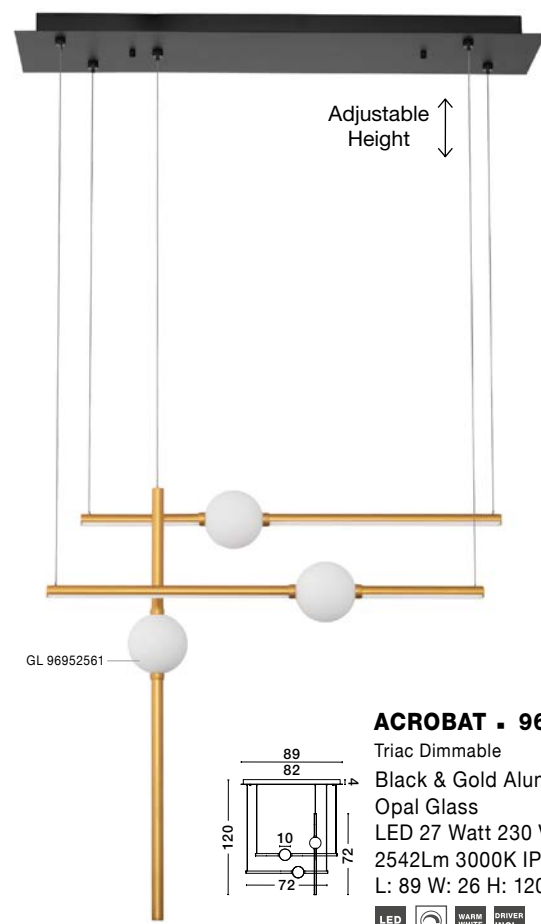

Adjustable Height

GL 96952561

ACROBAT - 9695257
Triac Dimmable
Black & Gold Aluminium
Opal Glass
LED 27 Watt 230 Volt
2542Lm 3000K IP20
L: 89 W: 26 H: 120 cm