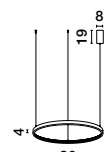

PRESTON - 9865180

Triac Dimmable

Sandy Black Aluminium & Acrylic
LED 50 Watt 230 Volt
2727Lm 3000K IP20
D: 80 H: 120 cm

Adjustable Height

PRESTON - 9865160

Triac Dimmable

Sandy Black Aluminium & Acrylic
LED 35 Watt 230 Volt
2264Lm 3000K IP20
D: 60 H: 120 cm