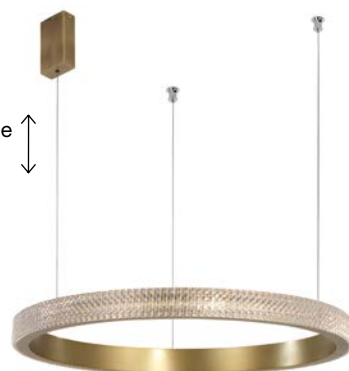

Adjustable Height

ORLANDO - 86016803

Antique Brass
Aluminium & Acrylic
LED 23 Watt 230 Volt
1265Lm 3000K IP20
D: 65 H: 180 cm

Adjustable Height

ORLANDO - 86016802

Antique Brass
Aluminium & Acrylic
LED 30 Watt 230 Volt
1650Lm 3000K IP20
D: 85 H: 180 cm

Adjustable Height

ORLANDO - 86016804

Antique Brass
Aluminium & Acrylic
LED 18 Watt 230 Volt
1020Lm 3000K IP20
D: 45 H: 180 cm

MAKE IT IDEAL FOR YOU

choose the right plate depending on the number of rings you want to attach