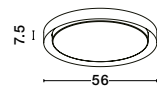

TROY - 9053594

Triac Dimmable
Matt Black Metal
& Acrylic Diffuser
LED 50 Watt 230 Volt
2750Lm 3000K IP20
D: 56 H: 7.5 cm