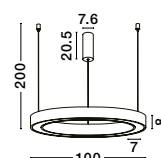

MORBIDO - 9345646
CCT Dimmable

Brass Gold Aluminium
& Acrylic
LED 80 Watt 230 Volt
4373Lm 2700K - 4000K IP20
Remote Control Included
D: 100 H: 200 cm