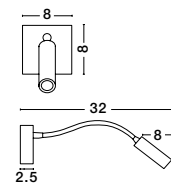

MADISON - 8128202

White Aluminium
Adjustable
Switch On/Off
LED Samsung 3 Watt
190Lm 3000K IP20
L: 32 W: 8 H: 8 cm