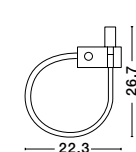

GENEVA - 8126582
Black Aluminium
Adjustable
Switch On/Off
LED Samsung 3 Watt
190Lm 3000K IP20
L: 22.3 W: 4.8 H: 26.7 cm