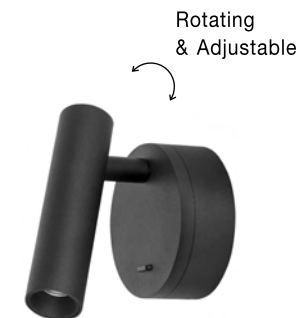

CLIP - 9030201
Sandy White Aluminium
LED Philips 3 Watt
Switch On/Off
190Lm 3000K IP20
D: 8 W: 3.4 H: 11 cm

CLIP - 9030202
Sandy Black Aluminium
LED Philips 3 Watt
Switch On/Off
190Lm 3000K IP20
D: 8 W: 3.4 H: 11 cm

**ANTI
GLARE
NETWORK**