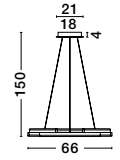

Adjustable Height

HYDE - 9005652

Triac Dimmable

Brushed Gold & Black Aluminium & Acrylic
LED 38 Watt 220-240 Volt
2046Lm 3000K IP20
D: 66 H: 150 cm

HYDE - 9005651

Triac Dimmable

Brushed Gold & Black Aluminium & Acrylic
LED 38 Watt 220-240 Volt
1993Lm 3000K IP20
D: 65 H: 10.7 cm