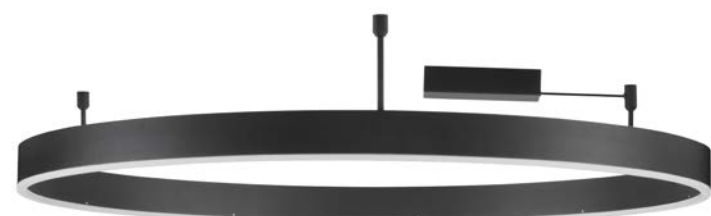

MOTIF . 9063607
Triac Dimmable
Sandy Black Aluminium
& Acrylic
LED 60 Watt 230 Volt
4552Lm 3000K IP20
D: 100 W: 1.2 H: 18 cm