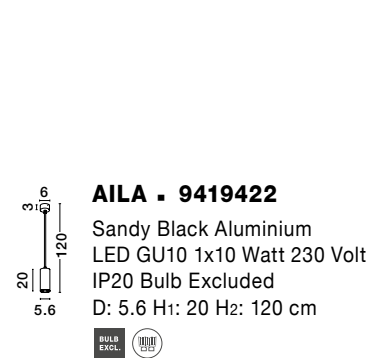

AILA - 9419422
Sandy Black Aluminium
LED GU10 1x10 Watt 230 Volt
IP20 Bulb Excluded
D: 5.6 H1: 20 H2: 120 cm