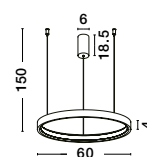

PERRINE . 9345619
Triac Dimmable
Brushed Gold Aluminium & Acrylic
LED 40 Watt 230 Volt
2800Lm 3000K IP20
D: 60 H: 150 cm

WIDTH
2 cm