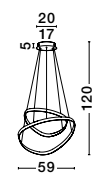

ARIES - 9357061

Triac Dimmable
Sandy White Aluminium
& Acrylic
LED 45 Watt 230 Volt
2364Lm 3000K IP20
D: 59 H: 120 cm