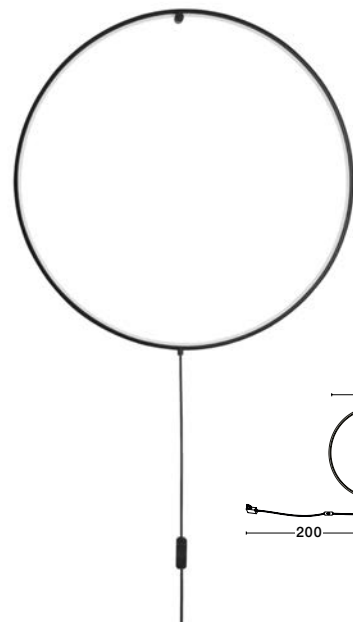

RING - 9108311
Sandy Black Aluminium & Acrylic
Black Fabric Wire
LED 30 Watt 230 Volt
1445Lm 3000K IP20
D: 79 W: 2 cm
Cable Length: 200 cm

BASE_B - 9108314
Sandy Black Aluminium Base
L: 28 cm
Suitable for 9108311

RING - 9108312
Sandy Black Aluminium & Acrylic
Black Fabric Wire
LED 19 Watt 230 Volt
901Lm 3000K IP20
D: 45 W: 2 cm
Cable Length: 200 cm

BASE_B - 9108313
Sandy Black Aluminium Base
L: 18 cm
Suitable for 9108312