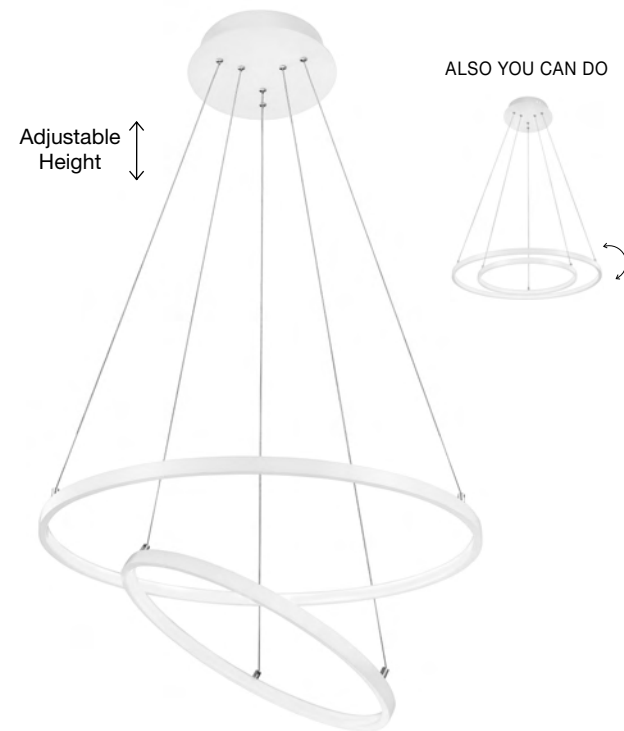

ALSO YOU CAN DO

DEA - 17222001 · Not Dimmable
17222001 D · Triac Dimmable

Matt White Aluminium
& Acrylic
LED 130 Watt 230 Volt
6820Lm 3000K IP20
D: 80 H: 120 cm

DEA - 17222002 · Not Dimmable
17222002 D · Triac Dimmable

Matt White Aluminium
& Acrylic
LED 75 Watt 230 Volt
5260Lm 3000K IP20
D: 60 H: 120 cm