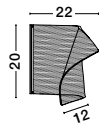

SIDERNO - 9054401
Gold Aluminium & Acrylic
LED 6 Watt 230 Volt
348Lm 3000K IP20
Cable Length: 200 cm
L: 22 W: 12 H: 20 cm