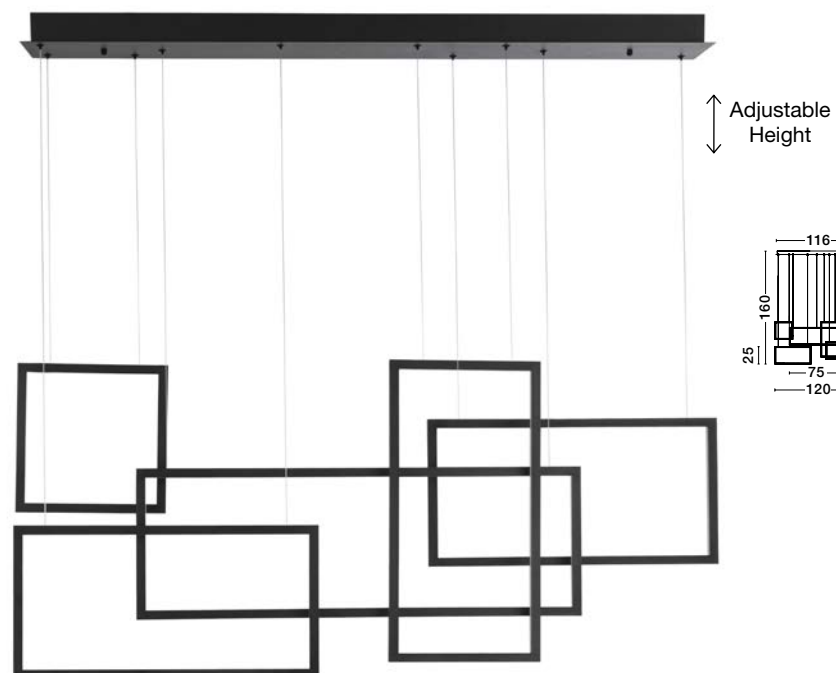

9756719-9756720-9756721
Included
Remote control

Adjustable Height

CORNICE - 9142765
 Triac Dimmable
 Sandy Black Aluminium & Acrylic
 LED 91 Watt 230 Volt
 4860Lm 3000K IP20
 L: 120 H: 50 H2: 160 cm

CORNICE - 9421751
 Sandy Black Aluminium & Acrylic
 LED 18 Watt 230 Volt
 1080Lm 3000K IP20
 L: 21 W: 6 H: 25 cm