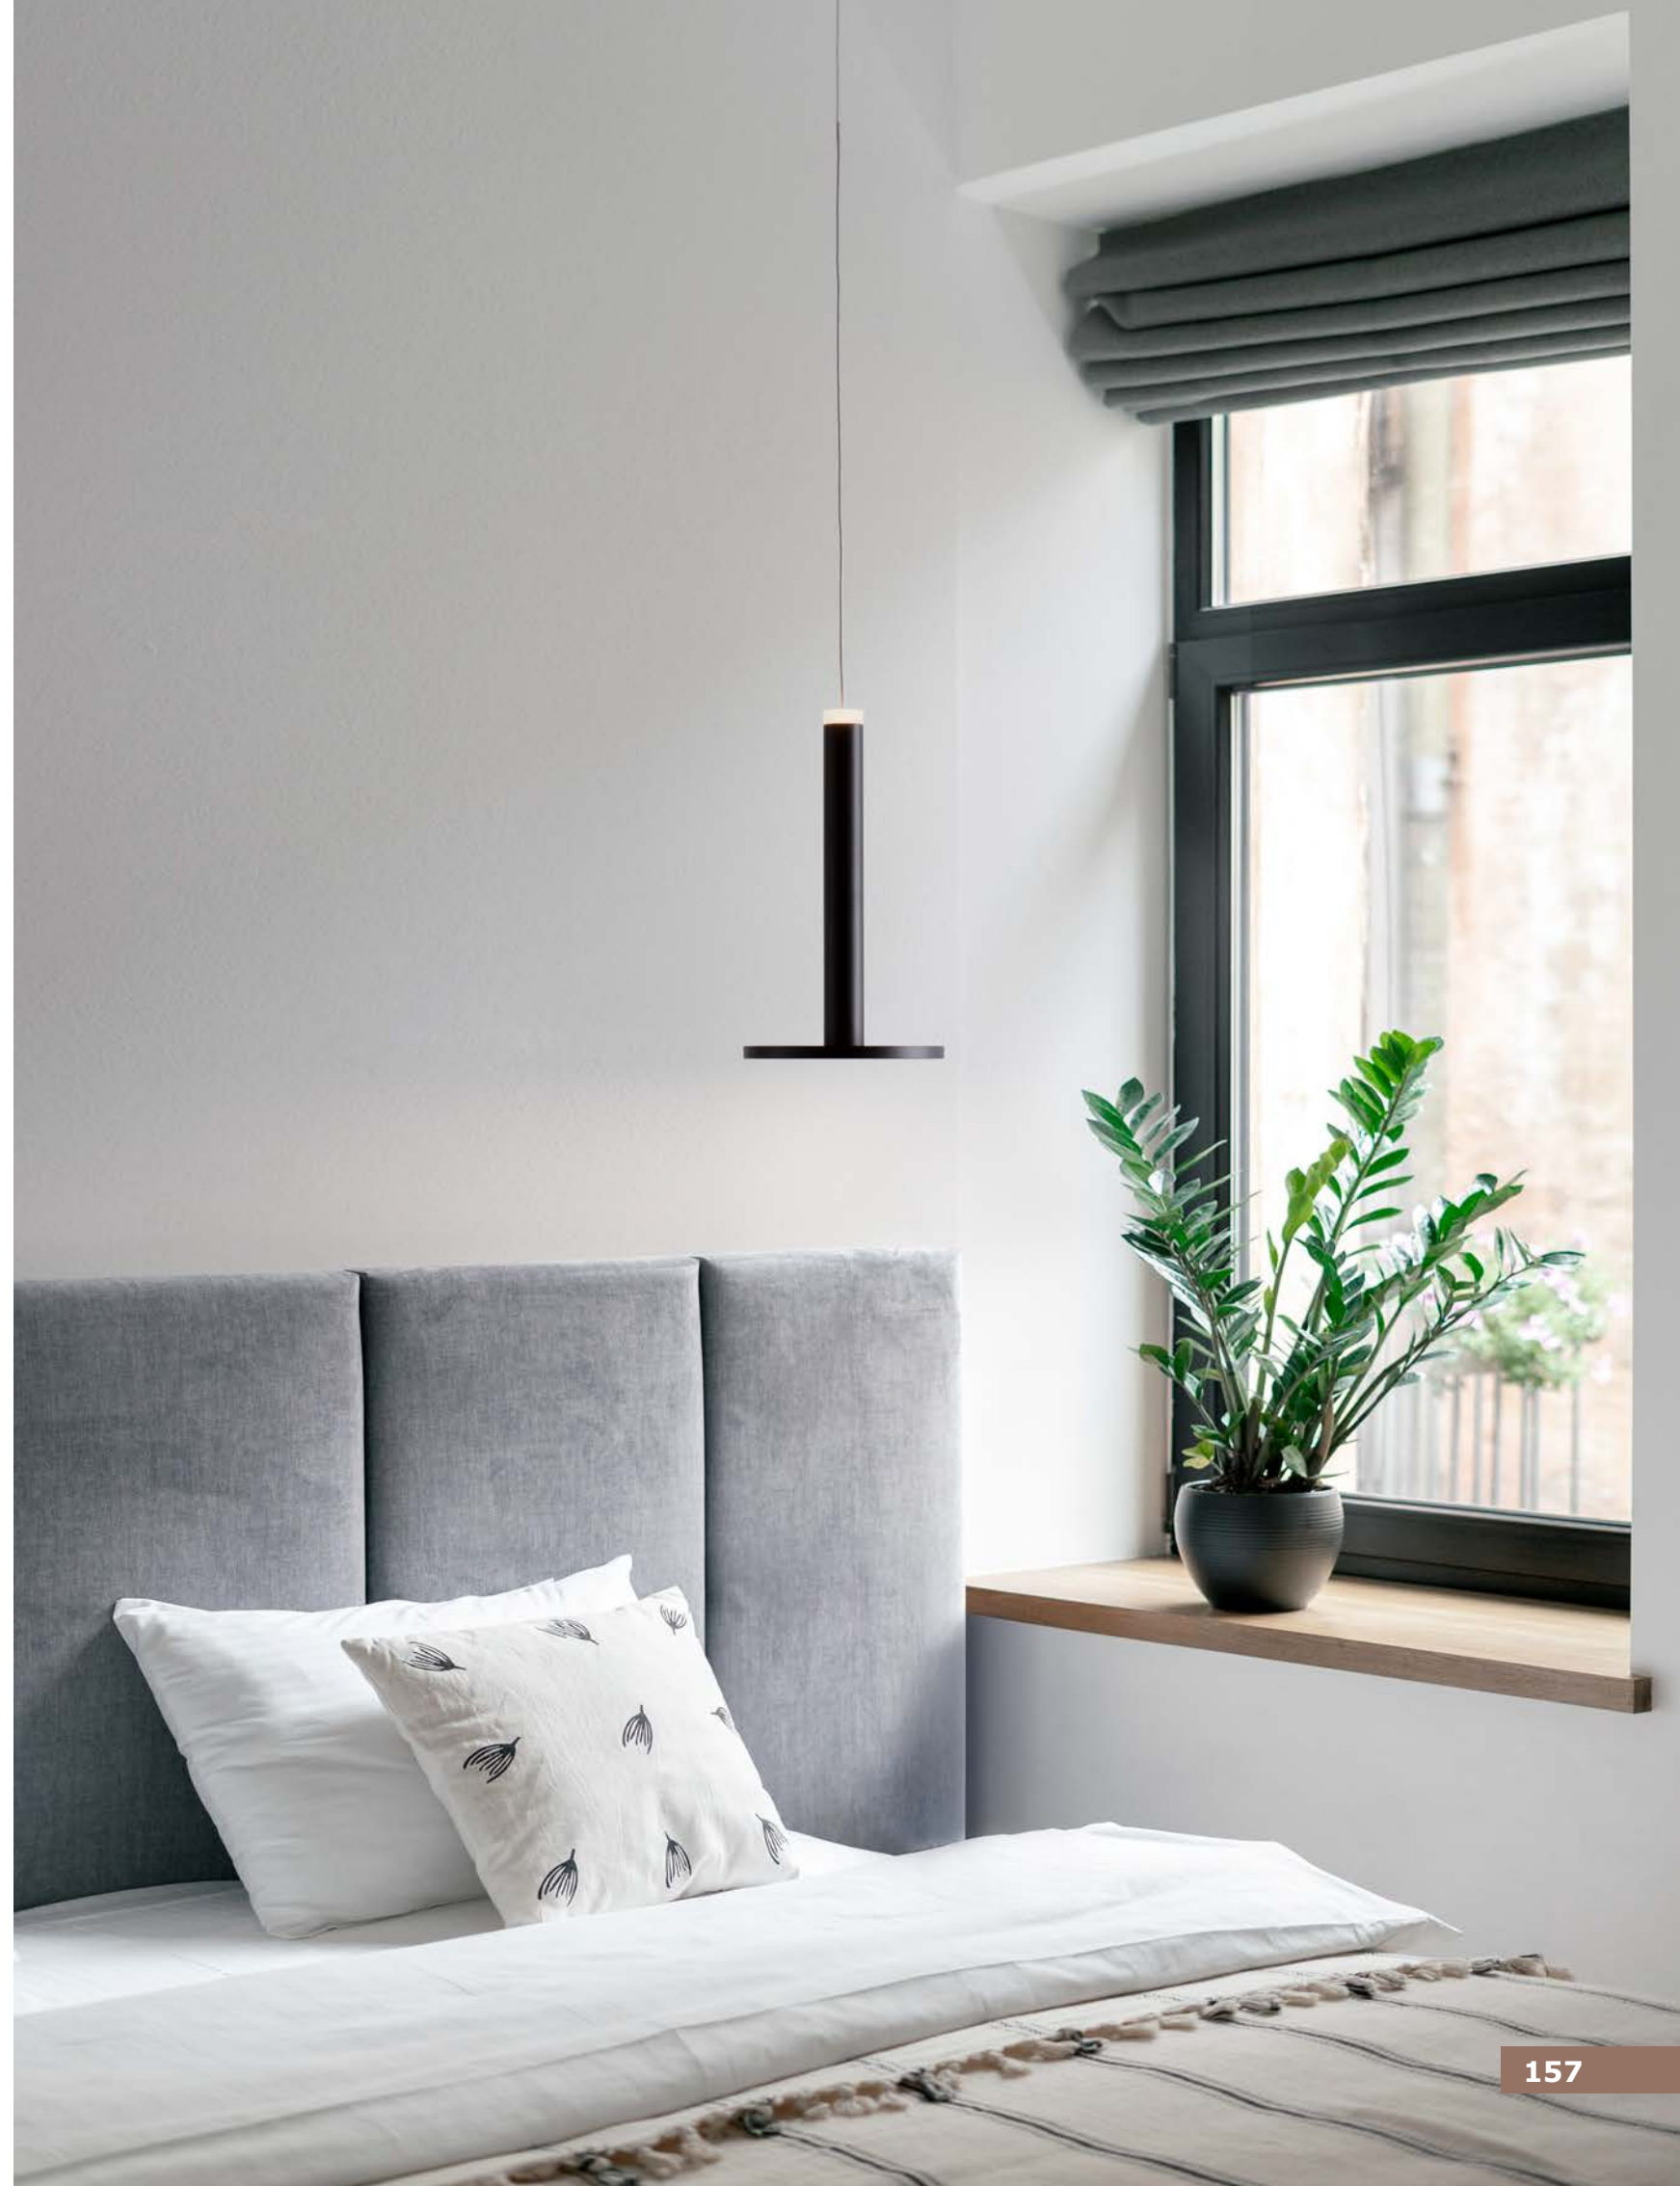

Adjustable Height

Adjustable Height

Adjustable Height

PALENCIA - 9695227
Satin Nickel Metal
LED 10 Watt 230 Volt
517Lm 3000K IP20
D: 15 H: 160 cm

LED WARM WHITE DRIVER INCL.