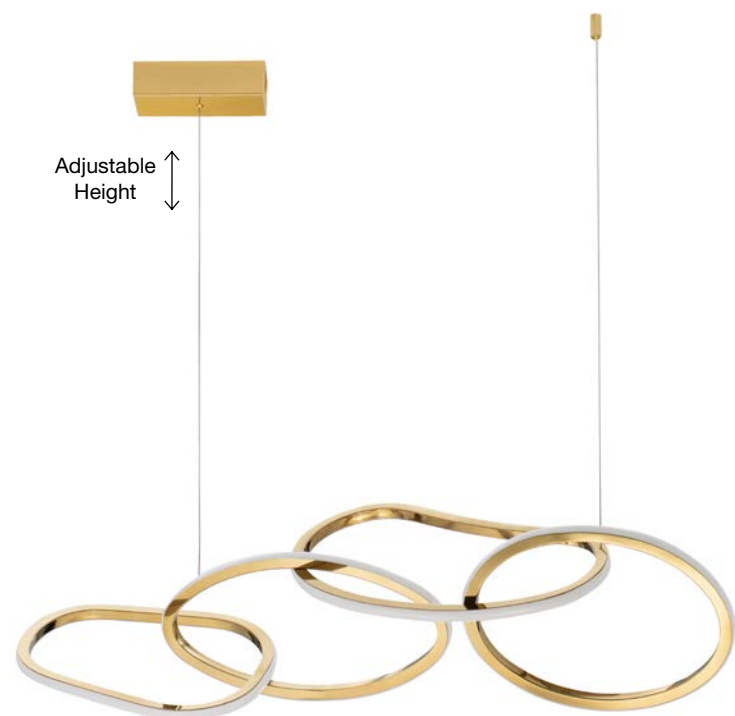

GIRISH . 9248111
Triac Dimmable
Gold Stainless Steel
& Acrylic
LED 51 Watt 230 Volt
2400Lm 3000K IP20
L: 100 W: 20 H: 120 cm

LED WARM WHITE DRIVER INCL.