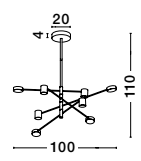

NORDIK - 9080122
Triac Dimmable

Black Aluminium
& Acrylic
LED 40 Watt 230 Volt
690Lm 3000K IP20
D: 100 H: 110 cm