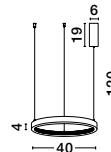

PRESTON - 9285401

Triac Dimmable

Antique Gold Brass
Aluminium & Acrylic
LED 30 Watt 230 Volt
1827Lm 3000K IP20
D: 40 H: 120 cm