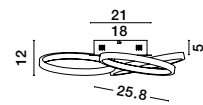

ELIZE - 9248112

Triac Dimmable

Black & Brass Gold Steel
& Aluminium & Silicon
LED 28 Watt 230 Volt
1550Lm 3000K IP20
D:55 H: 12 cm