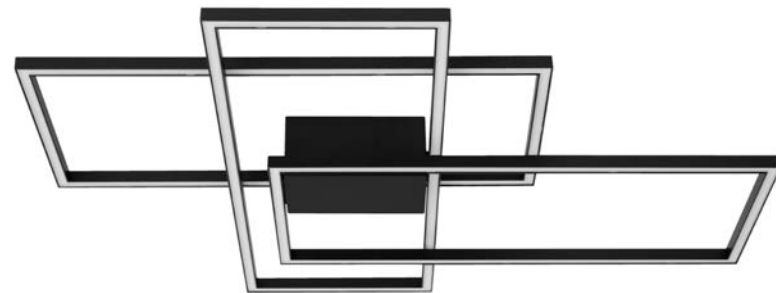

BILBAO - 9508431

Triac Dimmable
Matt Black Aluminium & Acrylic
LED 55 Watt 230 Volt
3550Lm 3000K IP20
L: 90 W: 67 H: 9 cm