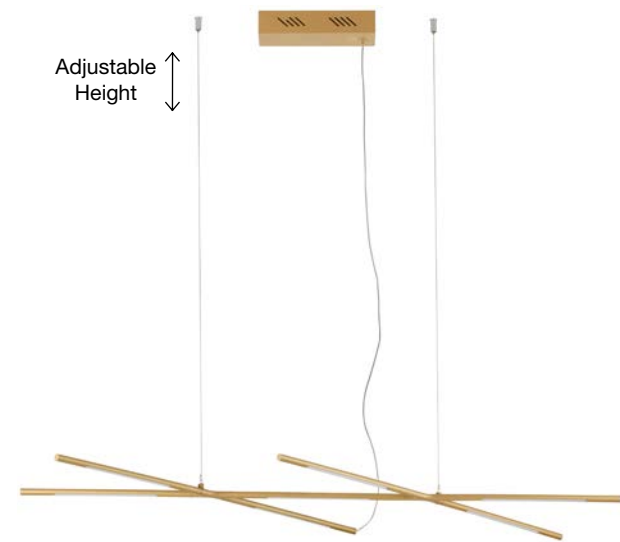

RACCIO - 9695214

Triac Dimmable
Brass Gold Metal & Acrylic
LED 27 Watt 230 Volt
1491Lm 3000K IP20
L: 115 W: 53 H: 200 cm