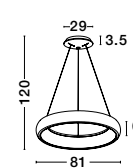

ALBI - 8105603 D

Triac Dimmable
Sandy White Aluminium
& Acrylic
LED 80 Watt 230 Volt
4000Lm 3000K IP20
D: 81 H: 120 cm