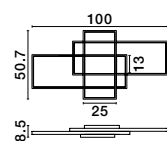

CLEA - 9756720 · Changing CCT & Dimming
(2700-3500-5000K)