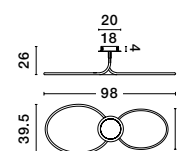

ALSO YOU CAN DO

Adjustable

EMIL - 9349062

Triac Dimmable
 Sandy White Aluminium
 & Acrylic
 LED 30 Watt 230 Volt
 2300Lm 3000K IP20
 D: 45 W: 35 H: 21.5 cm

LED WARM WHITE DRIVER INCL.

FUNGO . 9357086

Triac Dimmable
 Gold Leaf Aluminium & Acrylic
 LED 47 Watt 230 Volt
 2630Lm 3000K IP20
 L: 98 H: 26 cm