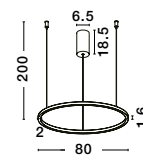

TARQUIN . 9345606

Triac Dimmable
Brass Gold Aluminium
& Acrylic
LED 46 Watt 230 Volt
1708Lm 3000K IP20
D: 80 H: 200 cm