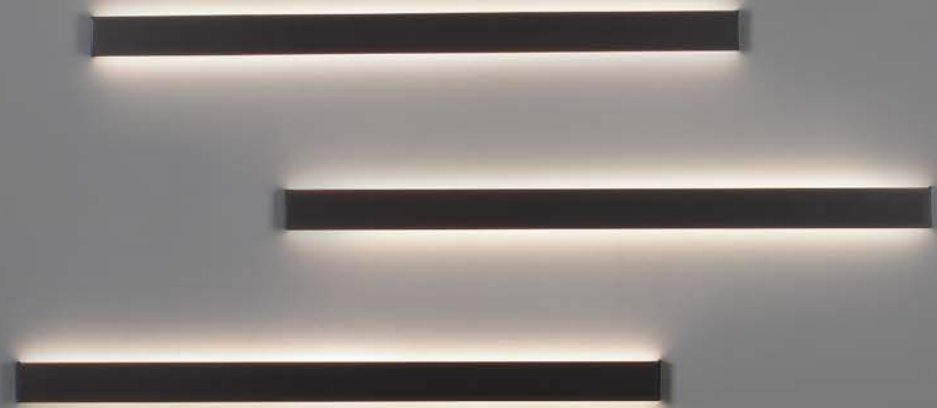

IP44

SELINE - 9060613

Sandy Black Aluminium
LED 20 Watt 230 Volt
1478Lm 3000K IP44
L: 60 W: 2.7 H: 7.5 cm

THE POWER SUPPLY IS IN THE CENTER
OF THE LAMP.

SELINE - 9060913

Sandy Black Aluminium
LED 36 Watt 230 Volt
2614Lm 3000K IP44
L: 90 W: 2.7 H: 7.5 cm

SELINE - 9081400

Sandy Black Aluminium
LED 44 Watt 230 Volt
3124Lm 3000K IP44
L: 120 W: 2.7 H: 7.5 cm