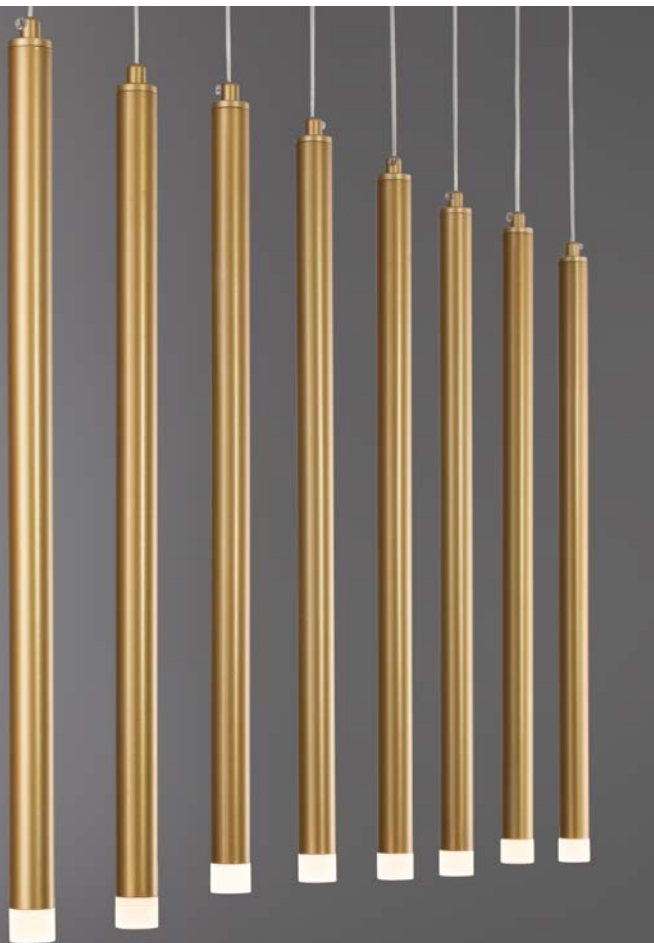

TRIMLE - 9287930

Brushed Gold Aluminium & Acrylic
LED 21 Watt 230 Volt
1581Lm 3000K IP20
L: 100 W: 8 H1: 50 H2: 180 cm