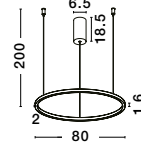

TARQUIN - 9345601

Triac Dimmable
Sandy Black Aluminium
& Acrylic
LED 37 Watt 230 Volt
1274Lm 3000K IP20
D: 60 H: 200 cm

Adjustable Height