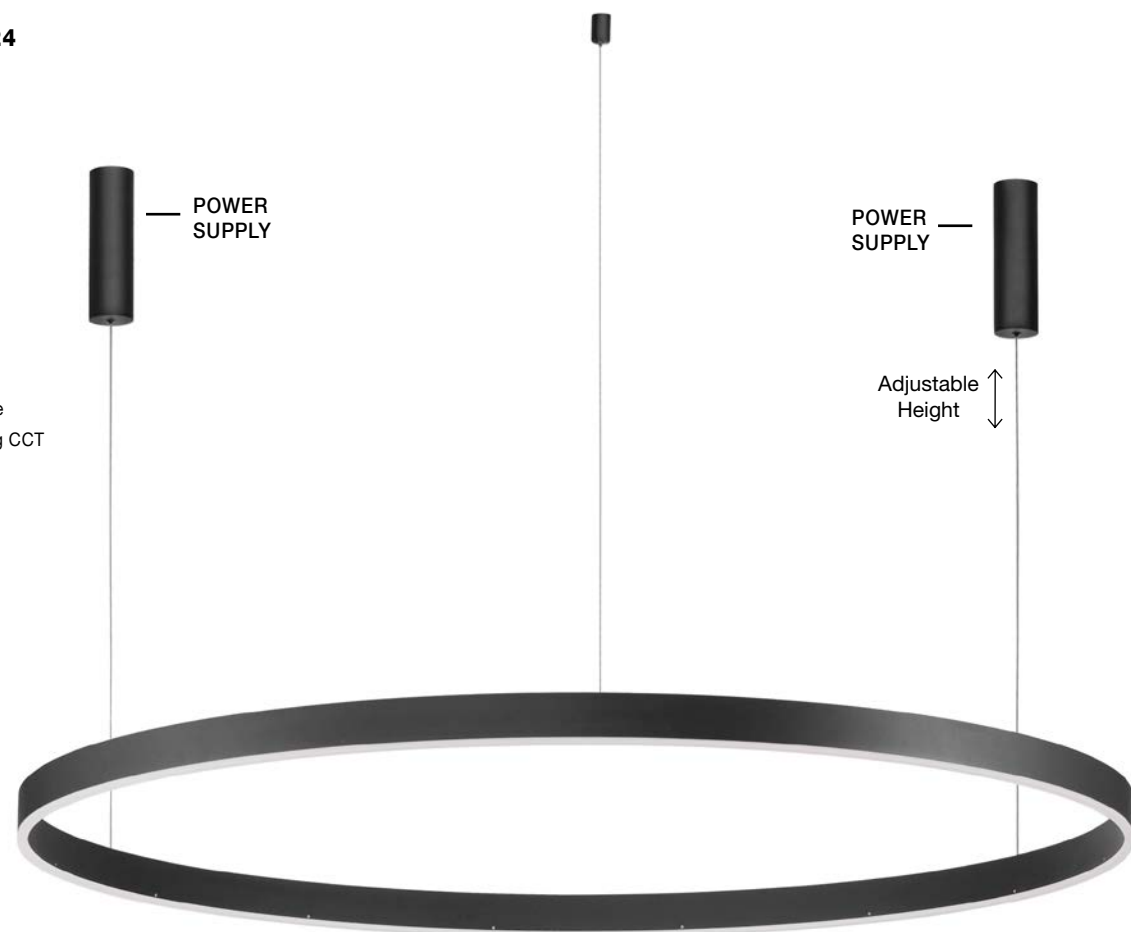

MOTIF . 9530201 - 3000K Triac Dimmable
9530219 - 2700-6000K Changing CCT & Dimming

Sandy Black Aluminium
& Acrylic
LED 72 Watt 5250Lm
230 Volt IP20
D: 120 H: 250 cm

CONTROLLER . 9530224
Remote control for
change CCT & Dimming

MOTIF . 9530204 - 3000K Triac Dimmable
9530222 - 2700-6000K Changing CCT
& Dimming

Sandy Black Aluminium
& Acrylic
LED 80 Watt 6000Lm
230 Volt IP20
D: 150 H: 250 cm