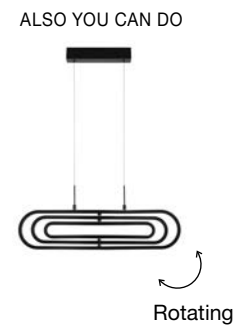

ARTE - 9110351
Triac Dimmable
Matt Black Aluminium
& Acrylic
LED 56 Watt 230 Volt
4441Lm 3000K IP20
L: 64 W: 44 H1: 25.8 H2: 120 cm