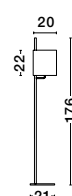

YAMA - 9180522

Black Fabric Shade
& Black Aluminium
Switch On/Off
LED E27 1x12 Watt 230 Volt
IP20 Bulb Excluded
Cable Length: 192 cm
D: 20 H: 22 H2: 176 cm