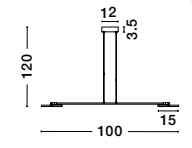

SCOPE - 9695253
Triac Dimmable
Black & Gold Metal
& Acrylic
LED 19 Watt 230 Volt
2494Lm 3000K IP20
L: 100 W: 26 H: 120 cm