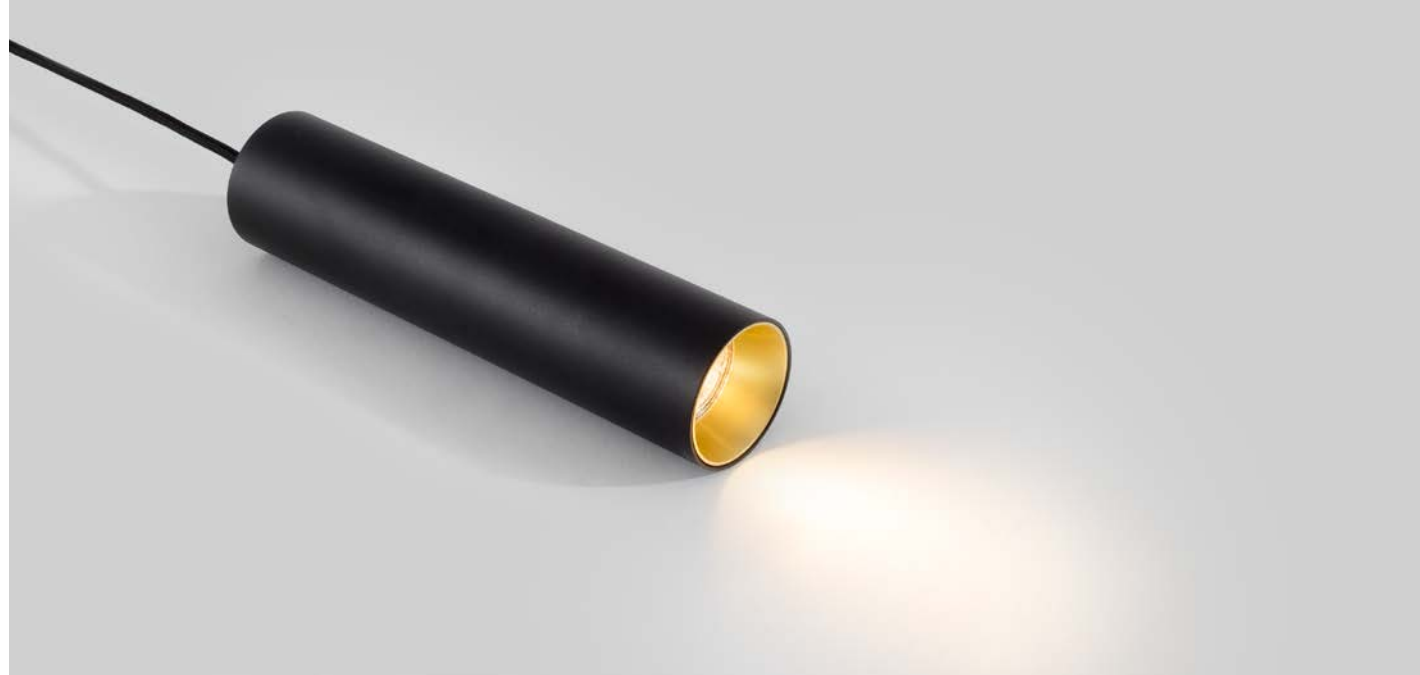

ESCA - 9387003

Sandy Black Aluminium & Acrylic
LED GU10 1x10 Watt IP20
220-240 Volt Bulb Excluded
D: 6 H1: 30 H2: 150 cm

ESCA - 9387004

Sandy White Aluminium & Acrylic
LED GU10 1x10 Watt IP20
220-240 Volt Bulb Excluded
D: 6 H1: 30 H2: 150 cm