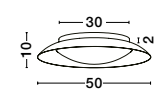

FULINE • 9348071
Triac Dimmable
Gold Leaf Aluminium
& Acrylic
LED 32 Watt 230 Volt
2320Lm 3000K IP20
D: 50 H: 5 cm