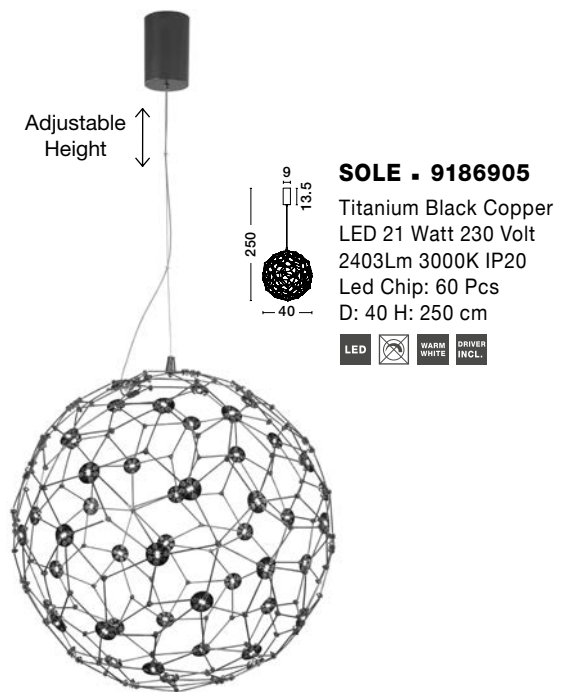

SOLE - 9288080

Gold Copper
LED 22 Watt 230 Volt
2520Lm 3000K IP20
Led Chip: 60 Pcs
D: 80 H: 330 cm

SOLE - 9186001

Gold Copper
LED 22 Watt 230 Volt
2651Lm 3000K IP20
Led Chip: 60 Pcs
D: 60 H: 310 cm

SOLE - 9186905

Titanium Black Copper
LED 21 Watt 230 Volt
2403Lm 3000K IP20
Led Chip: 60 Pcs
D: 40 H: 250 cm

SOLE - 9186002

Gold Copper
LED 21 Watt 230 Volt
2403Lm 3000K IP20
Led Chip: 60 Pcs
D: 40 H: 250 cm

Adjustable Height