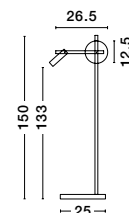

JOLINE - 9919532

Sandy Black Metal & Aluminium
White Opal Glass
Switch On/Off
LED 6 Watt 450Lm
Samsung 1x3 Watt 200Lm
230 Volt 3200K IP20
Cable Length: 170 cm
L: 26.5 W: 16.5 H: 150 cm