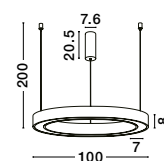

MORBIDO - 9345644

CCT Dimmable
Sandy White Aluminium
& Acrylic
LED 80 Watt 230 Volt
4373Lm 2700K - 4000K IP20
Remote Control Included
D: 100 H: 200 cm