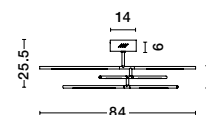

RACCIO - 9180761
Triac Dimmable
Black Metal & Acrylic
LED 32 Watt 230 Volt
2304Lm 3000K IP20
L: 84 W: 77 H: 25.5 cm