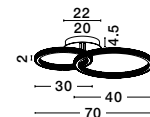

CILION - 9011137
Triac Dimmable
Brass Gold Aluminium
& Acrylic
LED 41 Watt 230 Volt
2602Lm 3000K IP20
D1: 30 D2: 40 W: 40 H: 13 cm