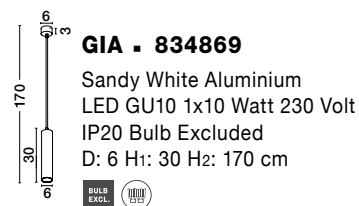

GIA - 834869
Sandy White Aluminium
LED GU10 1x10 Watt 230 Volt
IP20 Bulb Excluded
D: 6 H1: 30 H2: 170 cm