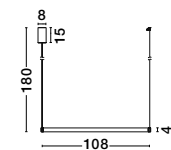

Adjustable Height

ORLANDO - 86016801

Antique Brass
Aluminium & Acrylic
LED 35 Watt 230 Volt
1900Lm 3000K IP20
D: 108 H: 180 cm

Adjustable Height