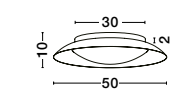

FULINE • 9348071
 Triac Dimmable
 Gold Leaf Aluminium
 & Acrylic
 LED 32 Watt 230 Volt
 2320Lm 3000K IP20
 D: 50 H: 5 cm

ZANO • 9053821
 Triac Dimmable
 Golden Leaf Metal
 & White Acrylic Diffuser
 LED 28 Watt 230 Volt
 1400Lm 3000K IP20
 D: 50 H: 10 cm