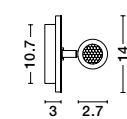

PENOR - 9081221

Sandy White
Aluminium & Acrylic
Switch On/Off
LED Cree 9 Watt 230 Volt
780Lm 3000K IP20
D: 14 W: 5.7 H: 14 cm