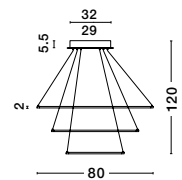

DEA - 17222001 · Not Dimmable
17222001 D · Triac Dimmable

Matt White Aluminium
& Acrylic
LED 130 Watt 230 Volt
6820Lm 3000K IP20
D: 80 H: 120 cm