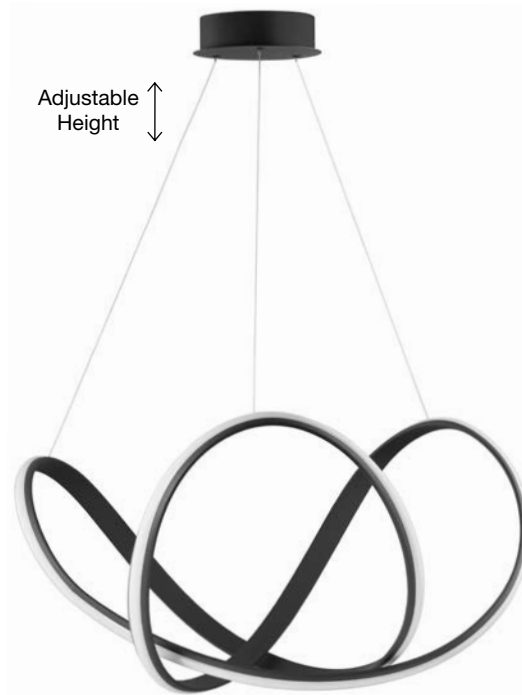

APUS - 9348051
Triac Dimmable
Sandy Black Aluminium
& Acrylic
LED 50 Watt 230 Volt
2158Lm 3000K IP20
D: 70 H: 120 cm

LED WARM WHITE DRIVER INCL.