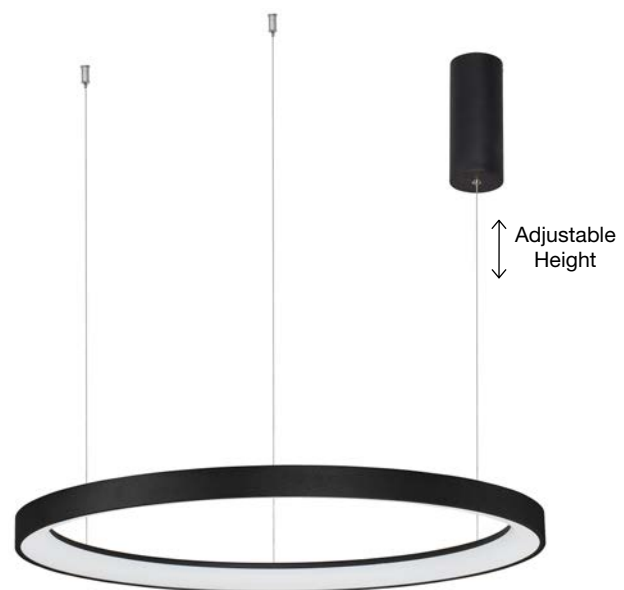

PERTINO - 9853686
Triac Dimmable

Sandy Black Aluminium
& Acrylic
LED 61 Watt 230 Volt
4235Lm 3000K IP20
D: 78 H: 150 cm