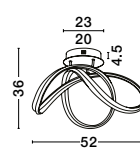

LED WARM WHITE DRIVER INCL.