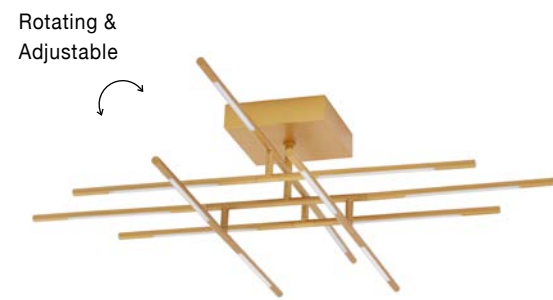

RACCIO - 9180713
Triac Dimmable
Brass Gold Metal & Acrylic
LED 50 Watt 230 Volt
2438Lm 3000K IP20
L: 94.5 W: 94.5 H: 21 cm

RACCIO - 9695215
Triac Dimmable
Brass Gold Metal & Acrylic
LED 109 Watt 230 Volt
6868Lm 3000K IP20
Included Remote Control
L: 180.5 W: 75 H: 200 cm