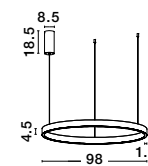

Up & Down Light

D: 98 H: 200 cm

Adjustable Height

WIDTH
1.9 cm

Adjustable Height

LIGHT
UP &
DOWN

Adjustable Height

ELOWEN - 9345659
 Triac Dimmable
 Sandy White Aluminium
 & Acrylic
 LED 60 Watt 220 Volt
 2552Lm 3000K IP20
 Up & Down Light
 D: 60 H: 150 cm