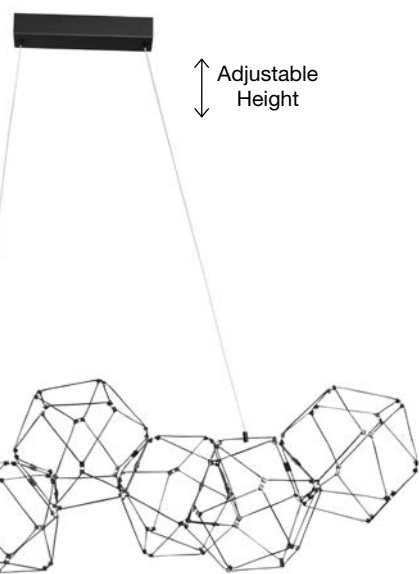

Titanium Black Copper
LED 21 Watt 230 Volt
2403Lm 3000K IP20
Led Chip: 60 Pcs
D: 40 H: 250 cm

SOLE - 9186002

Gold Copper
LED 21 Watt 230 Volt
2403Lm 3000K IP20
Led Chip: 60 Pcs
D: 40 H: 250 cm

Adjustable Height

NEBULA - 9186814

Gold Copper
LED 58 Watt 230 Volt
3906Lm 3000K IP20
Led Chip: 168 Pcs
L: 163 W: 54 H: 120 cm

Adjustable Height

Adjustable Height

NEBULA - 9186807

Gold Copper
LED 34 Watt 230 Volt
2711Lm 3000K IP20
Led Chip: 84 Pcs
L: 108 W: 32 H: 120 cm