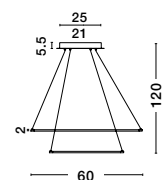

DEA - 17222002 · Not Dimmable
17222002 D · Triac Dimmable

Matt White Aluminium
& Acrylic
LED 75 Watt 230 Volt
5260Lm 3000K IP20
D: 60 H: 120 cm