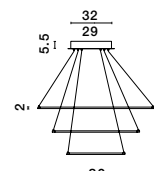

FERROL - 6265004

Triac Dimmable
Coffee Brown Aluminium & Acrylic
LED 123 Watt 230 Volt
6766Lm 3000K IP20
D: 80 H: 150 cm