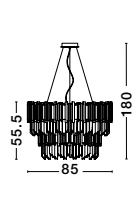

BALADONA - 81091718
Golden Brass Aluminium & Crystal
LED G9 18x5 Watt 230 Volt
IP20 Bulb Excluded
D: 85 H1: 55.5 H2: 180 cm