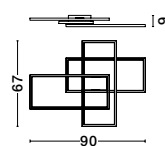

BILBAO . 9508432

Triac Dimmable
Gold Leaf Aluminium
& Acrylic
LED 55 Watt 230 Volt
3550Lm 3000K IP20
L: 90 W: 67 H: 9 cm