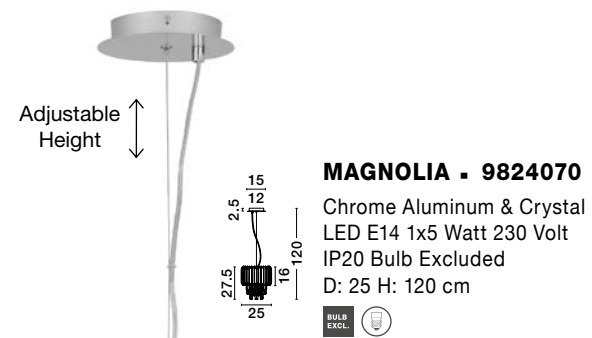

CR 98240801

MAGNOLIA - 9824078

Gold Aluminum & Crystal (96 pcs)
 LED E14 5x5 Watt 230 Volt
 IP20 Bulb Excluded
 D: 40 H: 32.5 cm

CR 98240821

MAGNOLIA - 9824079

Gold Aluminum & Crystal (118 pcs)
 LED E14 6x5 Watt 230 Volt
 IP20 Bulb Excluded
 D: 50 H: 35.5 cm