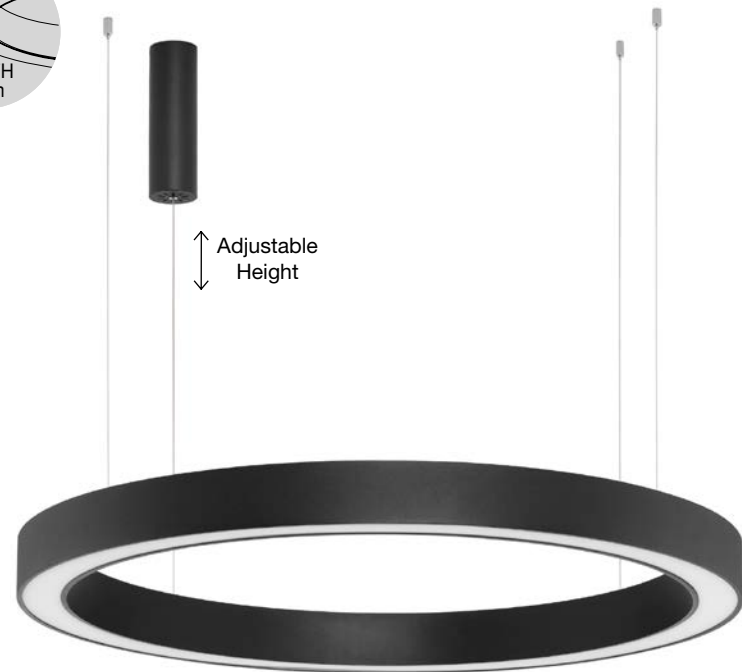

MORBIDO - 9345645

CCT Dimmable
Sandy Black Aluminium
& Acrylic
LED 80 Watt 230 Volt
4373Lm 2700K - 4000K IP20
Remote Control Included
D: 100 H: 200 cm