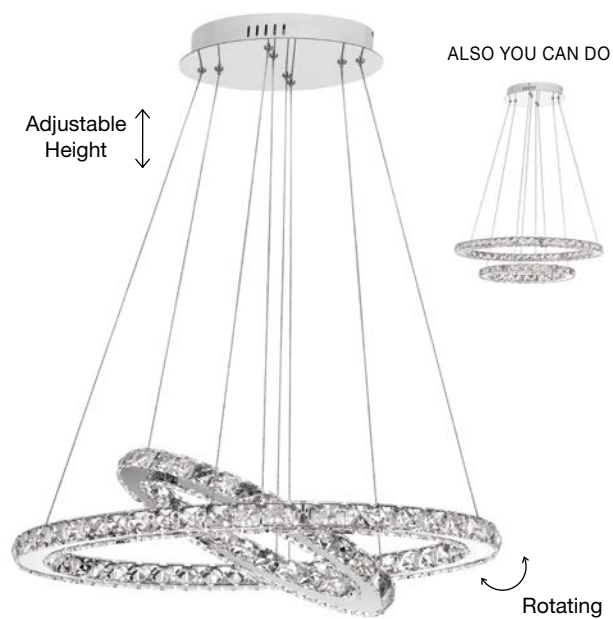

CR 98240801

MAGNOLIA - 9824078

Gold Aluminum & Crystal (96 pcs)
 LED E14 5x5 Watt 230 Volt
 IP20 Bulb Excluded
 D: 40 H: 32.5 cm

CR 98240821

MAGNOLIA - 9824079

Gold Aluminum & Crystal (118 pcs)
 LED E14 6x5 Watt 230 Volt
 IP20 Bulb Excluded
 D: 50 H: 35.5 cm