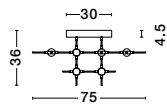

Gold Metal & Acrylic
LED 51 Watt 230 Volt
2751Lm 3000K IP20
L: 75 W: 68 H: 36 cm

Adjustable Height

9180630
Included
Remote control