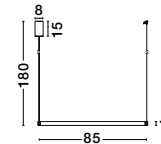

VEGAS - 86016806

Antique Brass
Aluminium & Acrylic
LED 30 Watt 230 Volt
1650Lm 3000K IP20
D: 85 H: 180 cm