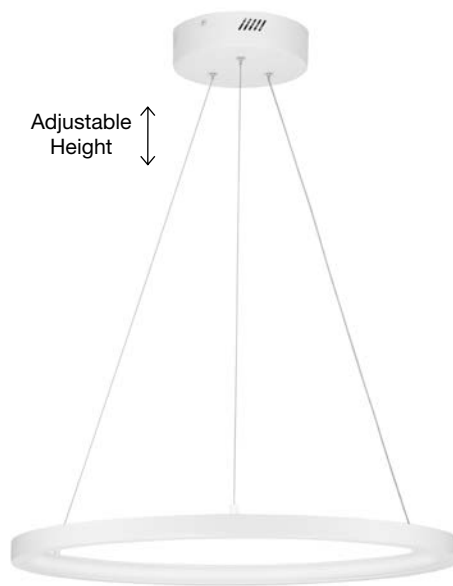

LED WARM WHITE DRIVER INCL.

WIDTH
2 cm

EMPATIA - 9172869
 Triac Dimmable
 Brass Gold Aluminium & Acrylic
 LED 108 Watt 230 Volt
 2245Lm 3000K IP20
 D1: 80 D2: 60 D3: 40 H: 120 cm

LED WARM WHITE DRIVER INCL.