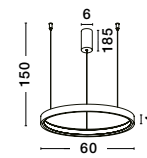

WIDTH
2 cm

Adjustable Height

PERRINE . 9345614
 Triac Dimmable
 Brushed Champagne Silver Aluminium & Acrylic
 LED 22 Watt 230 Volt
 1540Lm 3000K IP20
 D: 40 H: 150 cm

Adjustable Height

PERRINE . 9345618
 Triac Dimmable
 Brushed Champagne Silver Aluminium & Acrylic
 LED 40 Watt 230 Volt
 2800Lm 3000K IP20
 D: 60 H: 150 cm