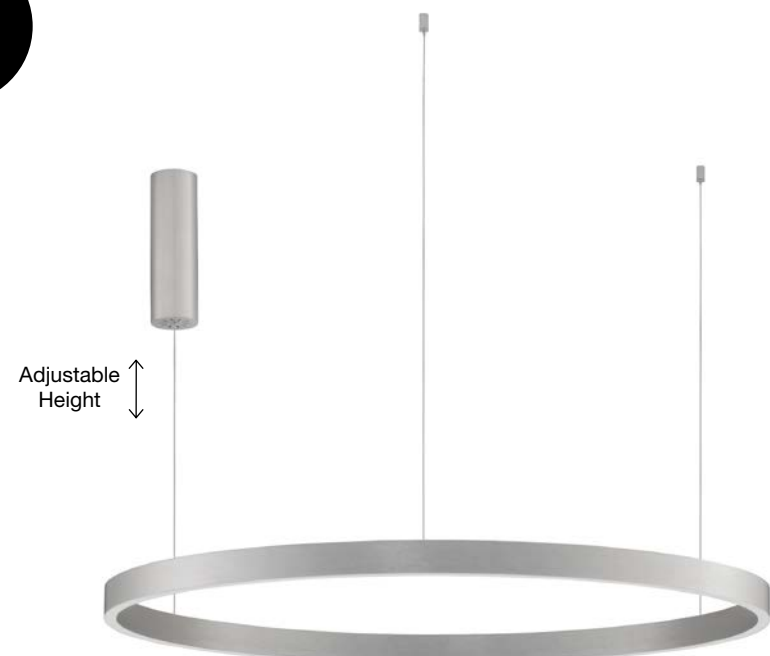

D: 80 H: 150 cm

LIGHT
UP &
DOWN

Adjustable Height

ELOWEN - 9345669

Triac Dimmable

Brushed Gold Aluminium & Acrylic

LED 106 Watt 230 Volt

4899Lm 3000K IP20

Up & Down Light

D: 98 H: 200 cm

Adjustable Height

WIDTH
1.9 cm

Adjustable Height

LIGHT
UP &
DOWN

Adjustable Height

ELOWEN - 9345659
 Triac Dimmable
 Sandy White Aluminium
 & Acrylic
 LED 60 Watt 220 Volt
 2552Lm 3000K IP20
 Up & Down Light
 D: 60 H: 150 cm

Adjustable Height

WIDTH
3 cm

CANTRIA - 9695238

Triac Dimmable

Black & Brass Gold Metal & Acrylic

LED 33 Watt 230 Volt

4580Lm 3000K IP20

D: 60 H: 150 cm