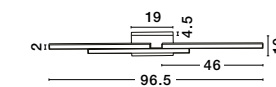

IP44

CHART - 9695245
Matt Black Aluminium
& Acrylic
LED 31 Watt 220-240 Volt
2077Lm 3000K IP44
L: 96.5 W: 9 H: 10 cm