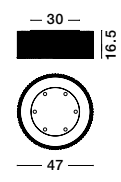

BAROK - 9006058

Matt Black Metal & Clear Glass (84 pcs)
LED G9 6x5 Watt 230 Volt
IP20 Bulb Excluded
D: 47 H: 16.5 cm