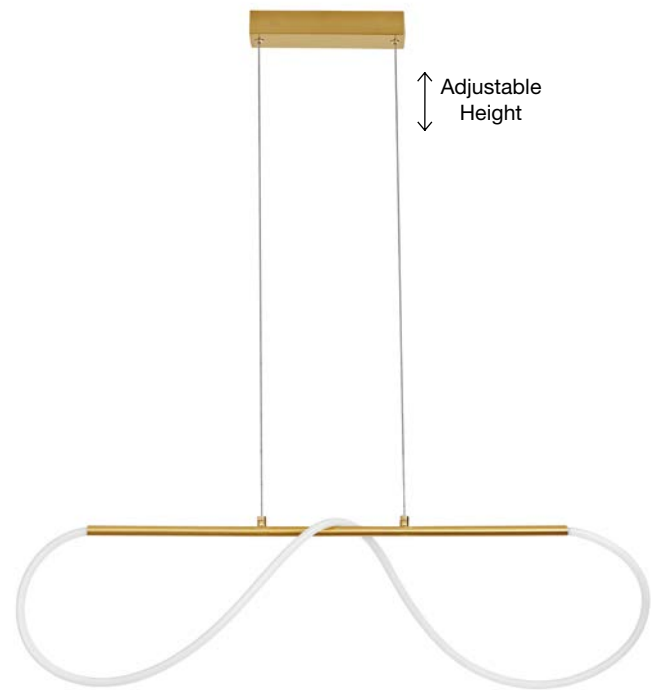

CERELIA - 9082091
 Brass Gold Metal
 & Fiber Braided Silicone Tube
 LED 29.5 Watt 230 Volt
 1861Lm 3000K IP20
 D: 35 W: 17 H: 50 cm

CERELIA - 9082094

Brass Gold Metal
& Fiber Braided Silicone Tube
LED 15 Watt 230 Volt
1160Lm 3000K IP20
D: 40 H: 120 cm

CERELIA - 9082092

Triac Dimmable
Brass Gold Metal
& Fiber Braided Silicone Tube
LED 34 Watt 230 Volt
2271Lm 3000K IP20
D : 60 H: 120 cm

ALSO YOU CAN DO

CERELIA - 9082095

Brass Gold Metal
& Fiber Braided Silicone Tube
LED 17.7 Watt 230 Volt
1146Lm 3000K IP20
L: 90 H: 30 cm