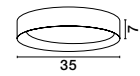

STAKE - 9345524
Triac Dimmable

Sandy White Aluminium
Wood & Acrylic
LED 30 Watt 220-240 Volt
1717Lm 3000K IP20
D: 35 H: 7 cm