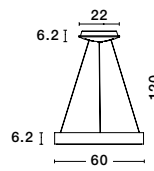

RANDO SMART - 9853044
CCT Dimmable - Wireless
Sandy Black Aluminium
& Acrylic
LED 50 Watt 230 Volt
2864Lm 3000K - 4000K IP20
D: 60 H: 120 cm