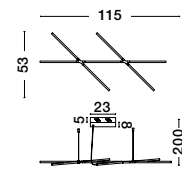

RACCIO - 9695214

Triac Dimmable
Brass Gold Metal & Acrylic
LED 27 Watt 230 Volt
1491Lm 3000K IP20
L: 115 W: 53 H: 200 cm