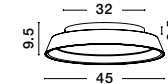

ET 98184521

LUTON - 9818453
Sandy White Aluminium
Matt White Acrylic Diffuser
LED 47 Watt 230 Volt
3525Lm 3000K IP20
D: 55 H: 8.5 cm

ET 98184521

LUTON - 9818452
Sandy Black Aluminium
Matt White Acrylic Diffuser
LED 47 Watt 230 Volt
3525Lm 3000K IP20
D: 55 H: 8.5 cm

ET 98184521

LUTON - 9818451
Coffee Brown Aluminium
Matt White Acrylic Diffuser
LED 47 Watt 230 Volt
3525Lm 3000K IP20
D: 55 H: 8.5 cm

ET 90812701

VELA - 9081270
Triac Dimmable
Sandy Black Outside
Coffee Inside
Aluminium & Acrylic
LED 30 Watt 230 Volt
1665Lm 3000K IP20
D: 45 H: 9.5 cm

ET 90812701

VELA - 9081260
Triac Dimmable
Sandy White Outside
Coffee Inside
Aluminium & Acrylic
LED 30 Watt 230 Volt
1665Lm 3000K IP20
D: 45 H: 9.5 cm