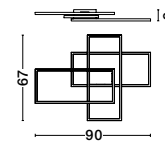

BILBAO - 9977001

Triac Dimmable
White Aluminium & Acrylic
LED 55 Watt 230 Volt
3550Lm 3000K IP20
L: 90 W: 67 H: 9 cm