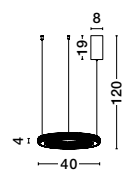

FIORE - 9285410
Triac Dimmable

Antique Gold Brass
Aluminium & Acrylic
LED 40 Watt 230 Volt
2139Lm 3000K IP20
D: 40 H: 120 cm