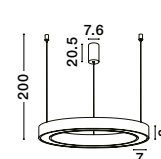

MORBIDO - 9345642

CCT Dimmable
Sandy Black Aluminium
& Acrylic
LED 59 Watt 230 Volt
4076Lm 2700K - 4000K IP20
Remote Control Included
D: 80 H: 200 cm