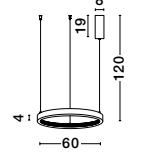

Adjustable Height

PRESTON - 9285110

Triac Dimmable

Antique Gold Brass
Aluminium & Acrylic
LED 60 Watt 230 Volt
4030Lm 3000K IP20
D: 110 H: 120 cm

Adjustable Height

ALSO YOU CAN DO

Adjustable Height

ALSO YOU CAN DO