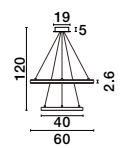

EMPATIA - 9172866
Triac Dimmable
Brass Gold Aluminium & Acrylic
LED 60 Watt 230 Volt
1755Lm 3000K IP20
D1: 60 D2: 40 H: 120 cm

LED WARM WHITE DRIVER INCL.