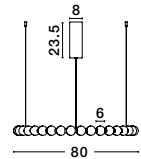

PERLA - 9695231
Triac Dimmable
Gold Metal & Opal Glass
LED 72 Watt 230 Volt
6492Lm 3000K IP20
Included Remote Control
D: 80 H: 200 cm