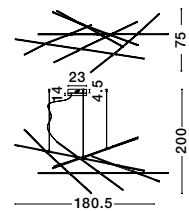

RACCIO - 9695215
Triac Dimmable
Brass Gold Metal & Acrylic
LED 109 Watt 230 Volt
6868Lm 3000K IP20
Included Remote Control
L: 180.5 W: 75 H: 200 cm