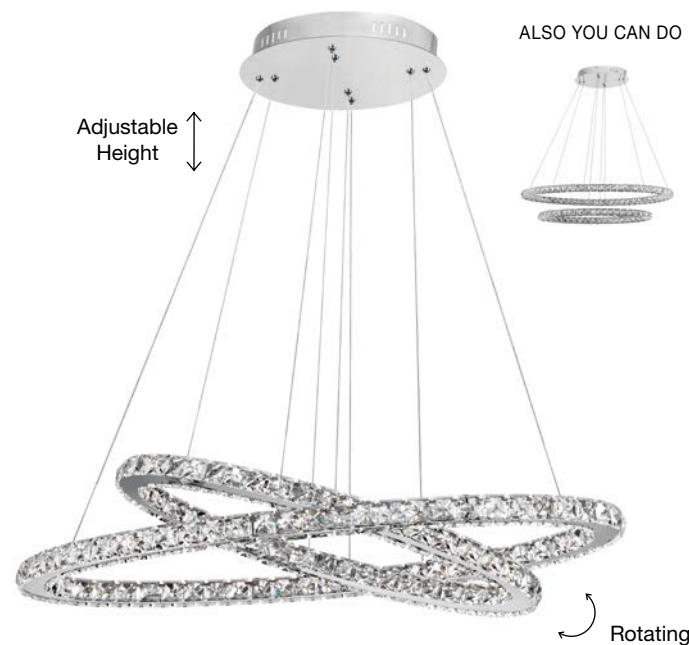

CELINE - 7403002
Chrome Aluminium
& Crystal Adjustable
LED 50 Watt 230 Volt
3120Lm 3500K IP20
L: 85 W: 42 H: 120 cm