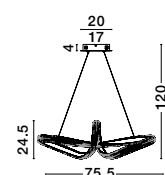

MEDORA - 9748157
Triac Dimmable
Brass Gold Aluminium
& Acrylic
LED 42 Watt 230 Volt
3400Lm 3000K IP20
D: 75.5 H: 120 cm