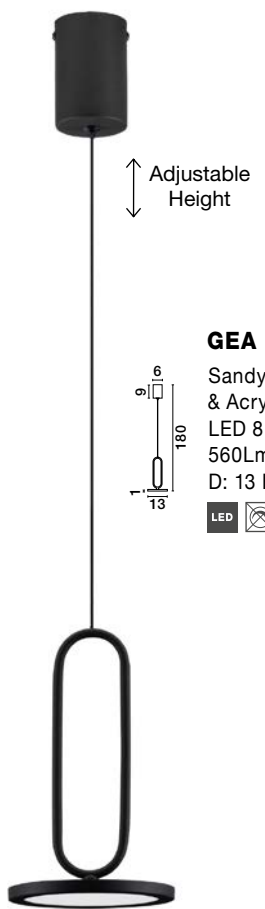

GEA - 9501208
Sandy Black Aluminium
& Acrylic
LED 12 Watt 220-240 Volt
840Lm 3000K IP20
D: 17.5 H: 180 cm

GEA - 9501207
Sandy Black Aluminium
& Acrylic
LED 8 Watt 220-240 Volt
560Lm 3000K IP20
D: 13 H: 180 cm