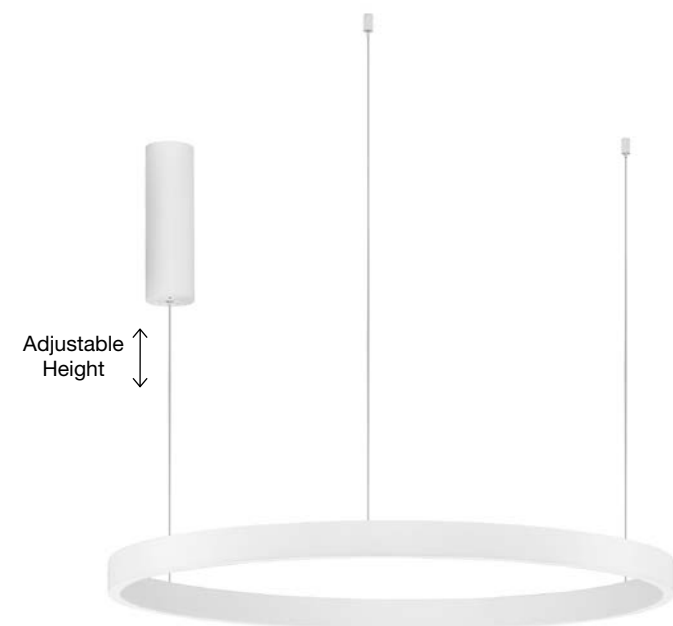

WIDTH
1.9 cm

ELOWEN - 9345663
Triac Dimmable
Sandy White Aluminium
& Acrylic
LED 77 Watt 220 Volt
3326Lm 3000K IP20
Up & Down Light
D: 80 H: 150 cm