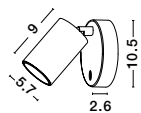

NET - 9011921

Sandy White Aluminium
Switch On/Off
LED GU10 1x10 Watt IP20
220-240 Volt Bulb Excluded
D: 5.7 H: 9 H2: 10.5 cm