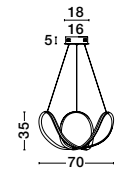

LED WARM WHITE DRIVER INCL.