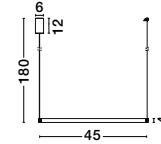

VEGAS - 86016808

Antique Brass
Aluminium & Acrylic
LED 18 Watt 230 Volt
1020Lm 3000K IP20
D: 45 H: 180 cm