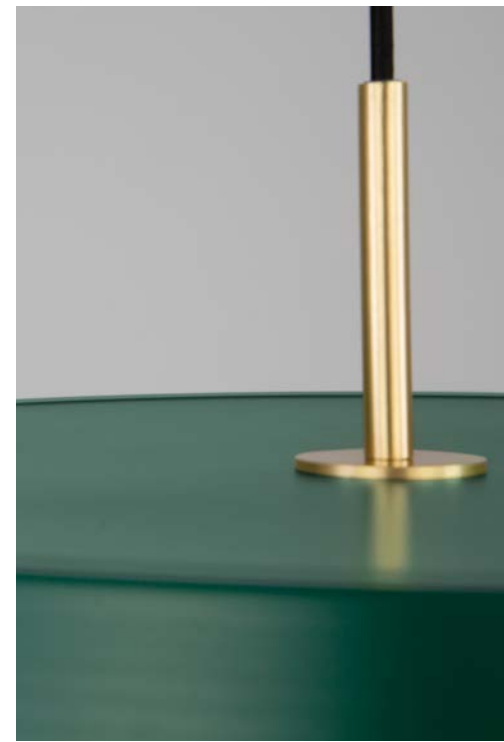

Adjustable
Height

LONDON - 86009

Triac Dimmable

Black Aluminium Outside
Copper Inside & Acrylic
LED 41 Watt 230 Volt
3603Lm 3000K IP20
D: 58 H: 17 H2: 170 cm

Adjustable
Height

GLIM - 9081280

Triac Dimmable

Sandy White Outside
Natural Wood Inside
Aluminium & Acrylic
LED 42 Watt 230 Volt
2015Lm 3000K IP20
D: 58 H: 120 cm