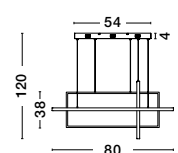

CLEA - 9756719 · Changing CCT & Dimming
(2700-3500-5000K)

Sandy Black Aluminium
& Acrylic
LED 59 Watt 220-240 Volt
2129Lm IP20
Included Remote Control
L: 80 W: 38 H: 120 cm