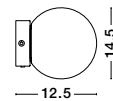

JOLINE - 9919601

Sandy Black Metal & Aluminium
White Opal Glass
Switch On/Off
LED 1x6 Watt 240 Volt
445Lm 3200K IP20
D: 12.5. W: 12.5 H: 14.5 cm

GL 99195321

Adjustable