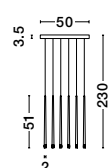

GIONO - 9601012

Sandy Black Aluminium
& Acrylic
LED 29 Watt 230 Volt
3434Lm 3000K IP20
D: 50 H₁: 51 H₂: 230 cm