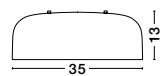

PERLETO - 926811

Metal & Acrylic Diffuser
Gold Leaf Outside
Matt White Inside
LED E27 2x12 Watt 230 Volt
IP20 Bulb Excluded
D: 35 H: 13 cm