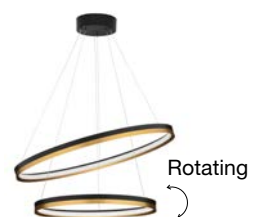

Adjustable Height

ALSO YOU CAN DO