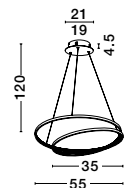

GRANIA - 9818510

Triac Dimmable
Matt Gold Aluminium & Acrylic
LED 25 Watt 230 Volt
1900Lm 3000K IP20
D: 55 H: 120 cm