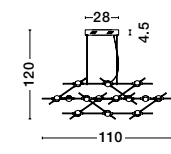

ATOMO - 9180614

Triac Dimmable

Gold Metal & Acrylic
LED 39 Watt 230 Volt
2096Lm 3000K IP20
Included Remote Control
L: 110 W: 34.5 H: 120 cm