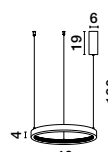

PRESTON - 9865140

Triac Dimmable

Sandy Black Aluminium & Acrylic
LED 30 Watt 230 Volt
1828Lm 3000K IP20
D: 40 H: 120 cm