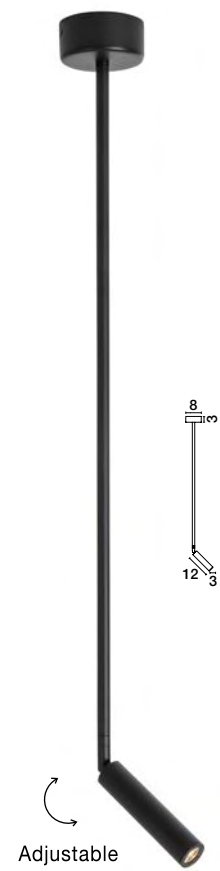

SICILY - 7140184
Black Aluminium
Adjustable
LED Samsung 3 Watt
190Lm 3000K IP20
D: 8 W: 12 H: 80 cm