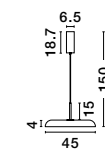

ET 90056491

LINUS . 9005649 · 3000K Triac Dimmable
9005660 · 2700-4000K CCT Dimmable

Sandy Black Aluminium & Acrylic
LED 40 Watt 220-240 Volt
2541Lm IP20
Remote Control Included
D: 45 H: 150 cm

LED DRIVER INCL. CCT 2700-4000K