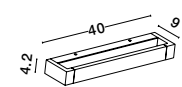

LINE . 9117312
Sandy White Aluminium
& Acrylic
LED 12 Watt 230 Volt
901Lm 3000K IP20
L: 40 W: 9 H: 4.2 cm
LED WARM WHITE DRIVER INCL.