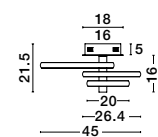

ALSO YOU CAN DO

Adjustable

EMIL - 9349062

Triac Dimmable
 Sandy White Aluminium
 & Acrylic
 LED 30 Watt 230 Volt
 2300Lm 3000K IP20
 D: 45 W: 35 H: 21.5 cm

LED WARM WHITE DRIVER INCL.

FUNGO . 9357086

Triac Dimmable
 Gold Leaf Aluminium & Acrylic
 LED 47 Watt 230 Volt
 2630Lm 3000K IP20
 L: 98 H: 26 cm