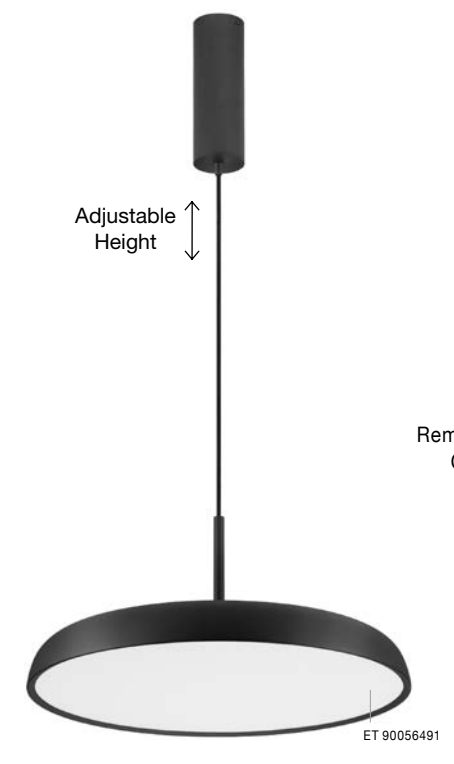

Sandy White Aluminium & Acrylic
 LED 40 Watt 220-240 Volt
 2541Lm IP20
 Remote Control Included
 D: 45 H: 150 cm

LED DRIVER INCL. CCT 2700-4000K

ET 90056491

LINUS . 9005649 · 3000K Triac Dimmable
9005660 · 2700-4000K CCT Dimmable