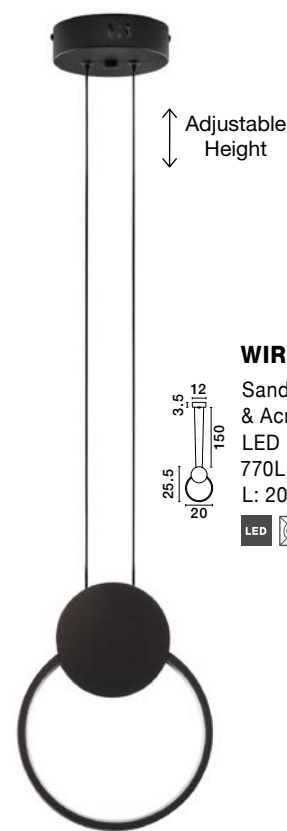

VETRO - 910622
Matt Black Aluminium & Acrylic
LED 35 Watt 230 Volt
2662Lm 3000K IP20
D: 50 H: 120 cm

LED WARM WHITE DRIVER INCL.

WIRO - 9080131
Sandy Black Aluminium
& Acrylic
LED 11 Watt 230 Volt
770Lm 3000K IP20
L: 20 W: 1 H: 150 cm