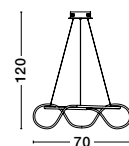

TIRIAC - 9548104

Triac Dimmable
Gold Aluminium & Acrylic
LED 43 Watt 230 Volt
4581Lm 3000K IP20
D: 70 H: 120 cm