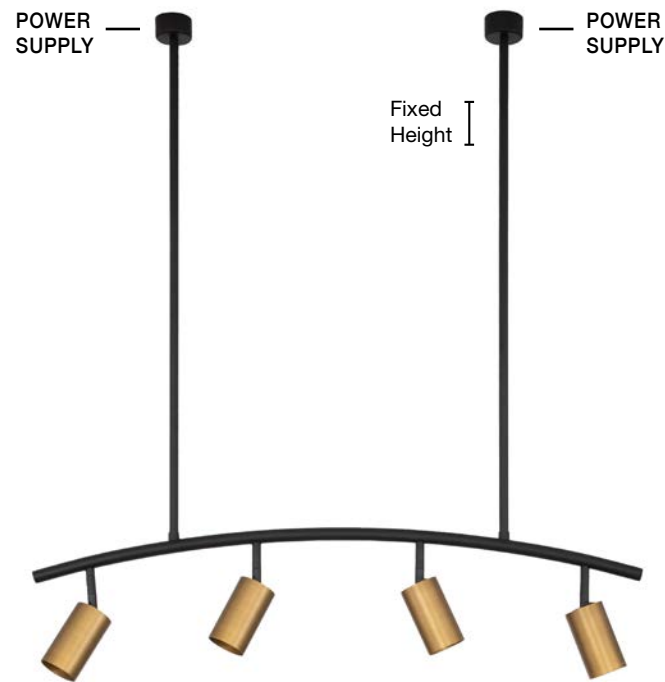

POGNO - 9111457
Black & Gold Aluminium
LED GU10 4x10 Watt 230 Volt
IP20 Bulb Excluded
L: 96.5 H: 90 cm