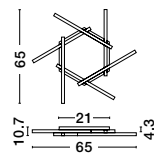

Adjustable Height

HYDE - 9005652

Triac Dimmable

Brushed Gold & Black Aluminium & Acrylic
LED 38 Watt 220-240 Volt
2046Lm 3000K IP20
D: 66 H: 150 cm

HYDE - 9005651

Triac Dimmable

Brushed Gold & Black Aluminium & Acrylic
LED 38 Watt 220-240 Volt
1993Lm 3000K IP20
D: 65 H: 10.7 cm