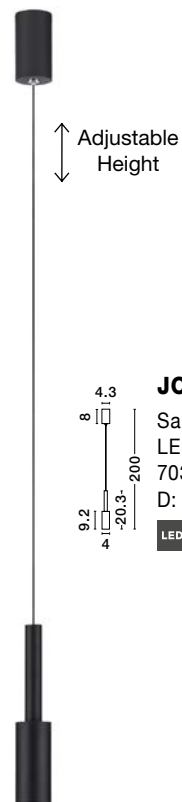

Sandy Black Metal & Aluminium
White Opal Glass
Switch On/Off
LED 1x6 Watt 240 Volt
445Lm 3200K IP20
D: 12.5. W: 12.5 H: 14.5 cm

GL 99195321

Adjustable

JOLINE - 9919532

Sandy Black Metal & Aluminium
White Opal Glass
Switch On/Off
LED 6 Watt 450Lm
Samsung 1x3 Watt 200Lm
230 Volt 3200K IP20
Cable Length: 170 cm
L: 26.5 W: 16.5 H: 150 cm