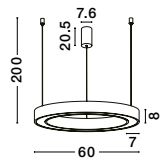

MORBIDO - 9345639

CCT Dimmable
Sandy Black Aluminium
& Acrylic
LED 48 Watt 230 Volt
3268Lm 2700K - 4000K IP20
Remote Control Included
D: 60 H: 200 cm