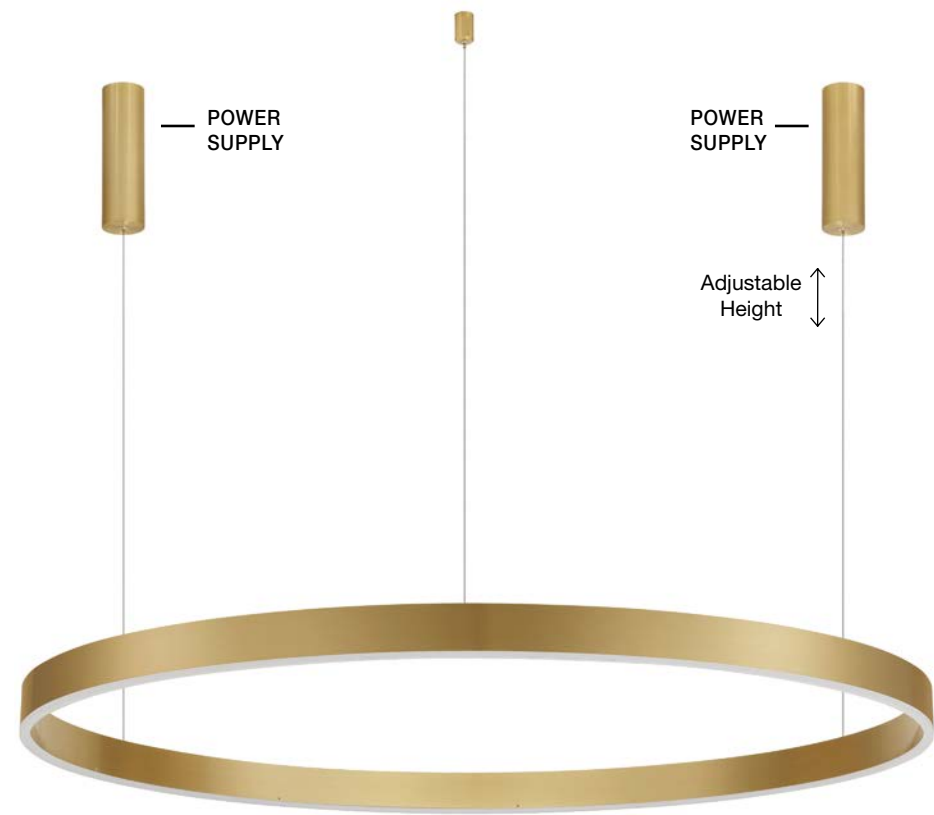

MOTIF - 9530202 · 3000K Triac Dimmable
9530220 · 2700-6000K Changing CCT & Dimming

Brass Gold Aluminium & Acrylic
LED 72 Watt 5250Lm
230 Volt IP20
D: 120 H: 250 cm

CONTROLLER - 9530224
Remote control for change CCT & Dimming

MOTIF - 9530205 · 3000K Triac Dimmable
9530223 · 2700-6000K Changing CCT & Dimming

Brass Gold Aluminium & Acrylic
LED 80 Watt 6000Lm
230 Volt IP20
D: 150 H: 250 cm