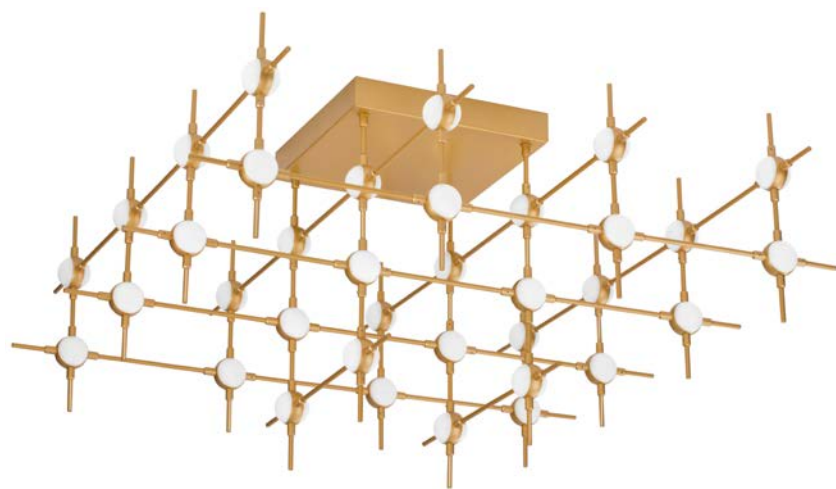

ATOMO - 9180610

Triac Dimmable

Gold Metal & Acrylic
LED 25 Watt 230 Volt
1644Lm 3000K IP20
L: 61 W: 52 H: 14 cm

9180614 - 9180636
Included
Remote control