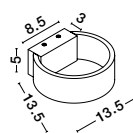

ENNA - 9102461

Sandy White Aluminum & Acrylic
LED 6 Watt 230 Volt
444Lm 3000K IP20
L: 13.5 W: 13.5 H: 5 cm