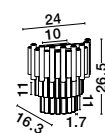

Adjustable Height