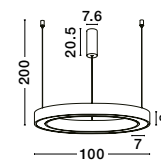

MORBIDO - 9345645

CCT Dimmable
Sandy Black Aluminium
& Acrylic
LED 80 Watt 230 Volt
4373Lm 2700K - 4000K IP20
Remote Control Included
D: 100 H: 200 cm