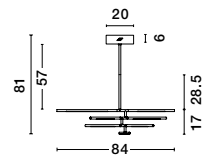

RACCIO - 9180781

Triac Dimmable
Brass Gold Metal & Acrylic
LED 48 Watt 230 Volt
3633Lm 3000K IP20
Included Two parts
Of Metal 33 & 43 cm
L: 84 W: 80 H: 81 cm