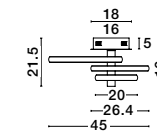

ALSO YOU CAN DO

Adjustable

EMIL - 9349062

Triac Dimmable
 Sandy White Aluminium
 & Acrylic
 LED 30 Watt 230 Volt
 2300Lm 3000K IP20
 D: 45 W: 35 H: 21.5 cm

LED WARM WHITE DRIVER INCL.

FUNGO . 9357086

Triac Dimmable
 Gold Leaf Aluminium & Acrylic
 LED 47 Watt 230 Volt
 2630Lm 3000K IP20
 L: 98 H: 26 cm