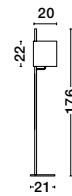

YAMA - 9180521

White Fabric Shade
& White Aluminium
Switch On/Off
LED E27 1x12 Watt 230 Volt
IP20 Bulb Excluded
Cable Length: 192 cm
D: 20 H: 22 H2: 176 cm