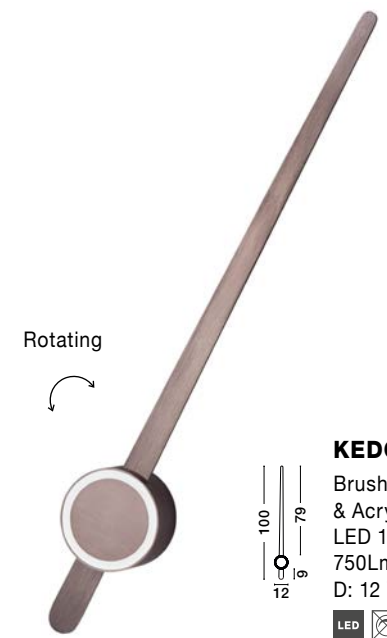

KEDO - 9190718
Brushed Coffee Aluminium
& Acrylic
LED 18 Watt 230 Volt
750Lm 3000K IP20
D: 12 W: 7.7 H: 100 cm