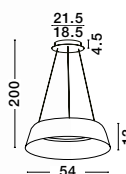

ALBA - 9345658
Triac Dimmable
Sandy Black Aluminium Outside
Champaign Gold Inside
LED 53 Watt 230 Volt
1982Lm 3000K IP20
D: 54 H: 200 cm