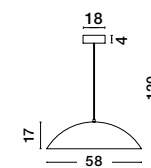

Adjustable
Height

LONDON - 86009

Triac Dimmable

Black Aluminium Outside
Copper Inside & Acrylic
LED 41 Watt 230 Volt
3603Lm 3000K IP20
D: 58 H: 17 H2: 170 cm

Adjustable
Height

GLIM - 9081280

Triac Dimmable

Sandy White Outside
Natural Wood Inside
Aluminium & Acrylic
LED 42 Watt 230 Volt
2015Lm 3000K IP20
D: 58 H: 120 cm