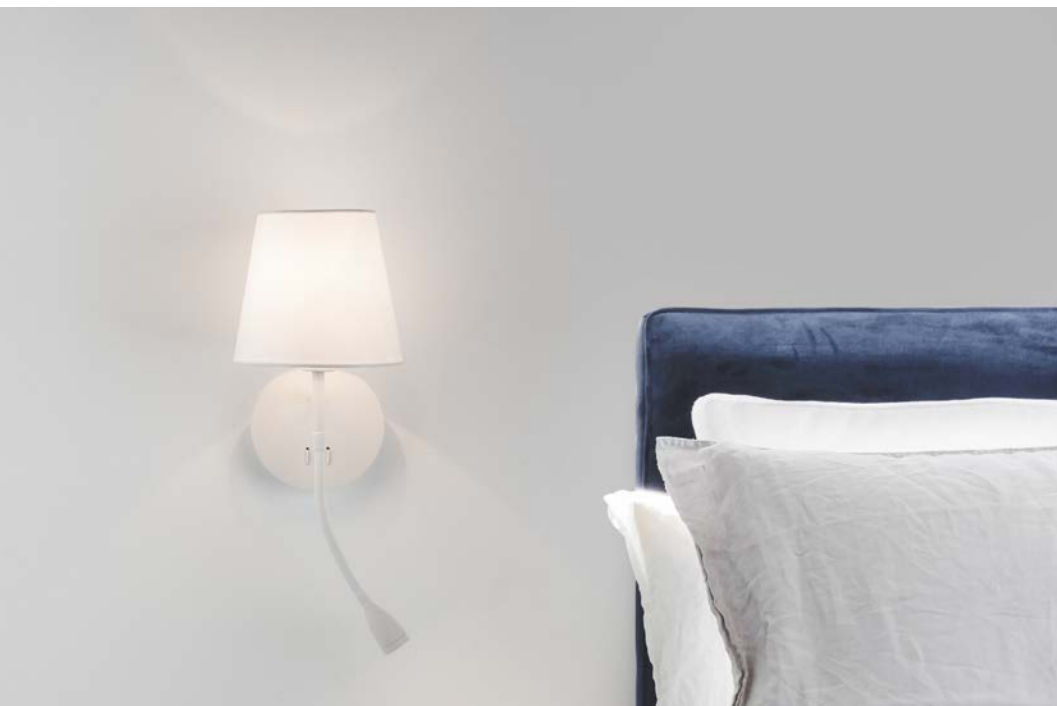

Adjustable

S 91293301

SAGE - 9129330
 Black Aluminium
 Black Fabric Shade
 Switch On/Off
 LED E27 1x12 Watt
 LED 1x3 Watt 190Lm 230 Volt
 3500K Bulb Excluded IP20
 D: 20 W: 29 H: 59 cm

Adjustable

S 91823711