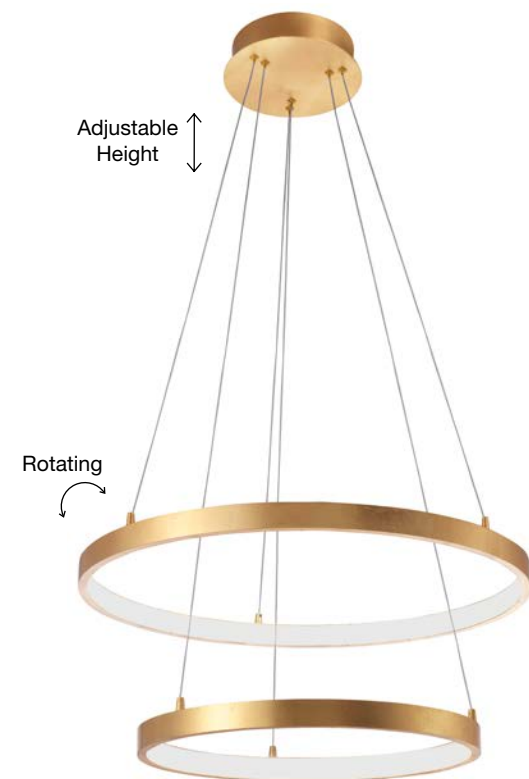

Adjustable Height

Rotating

LEON - 9501430

Triac Dimmable

Gold Leaf Aluminium & Acrylic

LED 83 Watt 230 Volt

5597Lm 3000K IP20

D1: 61 D2: 45 D3: 35.5 H: 150 cm

Adjustable Height

Rotating

LEON - 8100281

Gold Leaf Aluminium & Acrylic

LED 67 Watt 230 Volt

3643Lm 3000K IP20

D1: 60 D2: 44 H: 150 cm

WIDTH
1.2 cm