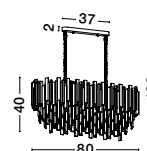

Adjustable Height

CR 90501301

CR 90501302

GRANE - 9050130

Gold Metal & Crystal
LED E14 8x5 Watt 230 Volt
IP20 Bulb Excluded
L: 80 W: 30 H: 120 cm

MAGNOLIA - 9824080
 Gold Aluminum & Crystal (96 pcs)
 LED E14 5x5 Watt 230 Volt
 IP20 Bulb Excluded
 D: 39 H1: 35 H2: 120 cm