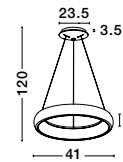

ALBI - 8105618

Triac Dimmable
Sandy White Aluminium
& Acrylic
LED 32 Watt 230 Volt
1950Lm 3000K IP20
D: 41 H: 120 cm