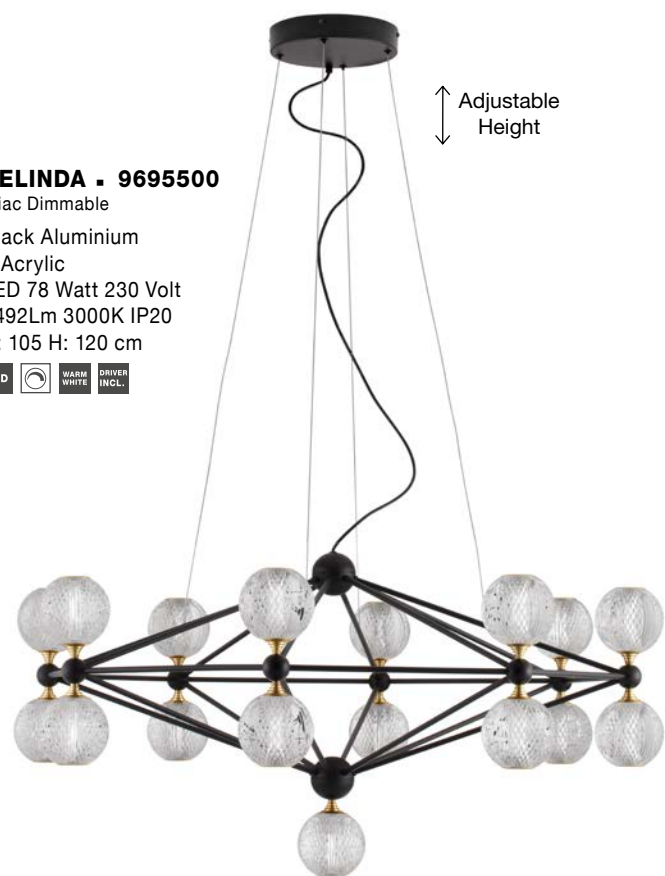

BELINDA . 9695500
Triac Dimmable
Black Aluminium
& Acrylic
LED 78 Watt 230 Volt
4492Lm 3000K IP20
D: 105 H: 120 cm

LED WARM WHITE DRIVER INCL