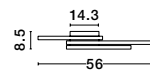

BILBAO . 9500831

Gold Leaf Aluminium
& Acrylic
LED 42 Watt 230 Volt
2650Lm 3000K IP20
L: 56 W: 56 H: 8.5 cm