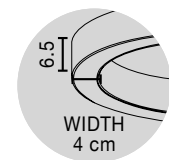

STING - 9558604

Triac Dimmable
Sandy Black Aluminium
& Acrylic
LED 50 Watt 230 Volt
2968Lm 3000K IP20
D: 80 H: 200 cm