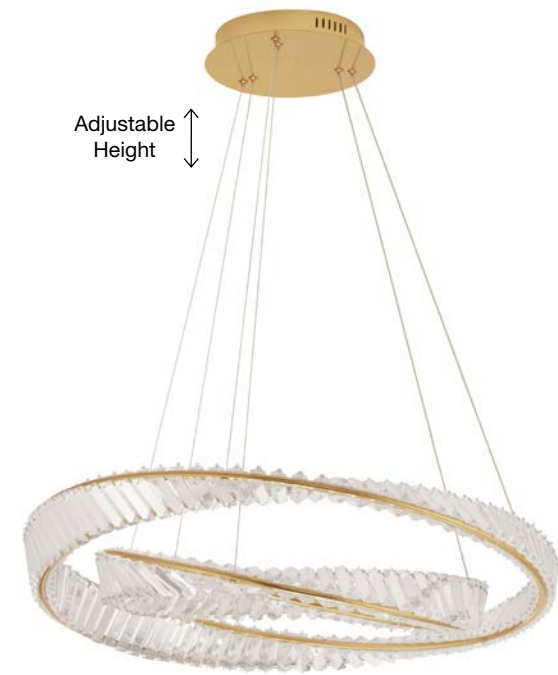

GL 90060581

BAROK - 9006056

Matt Black Metal & Clear Glass (220 pcs)
LED G9 9x5 Watt 230 Volt
IP20 Bulb Excluded
D: 70 H: 210 cm

GL 90060581

BAROK - 9006057

Matt Black Metal & Clear Glass (140 pcs)
LED G9 7x5 Watt 230 Volt
IP20 Bulb Excluded
L: 110 W: 18 H: 210 cm