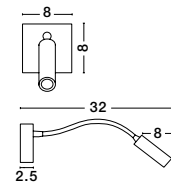

MADISON - 8128201

Chrome Aluminium
Adjustable
Switch On/Off
LED Samsung 3 Watt
190Lm 3000K IP20
L: 32 W: 8 H: 8 cm