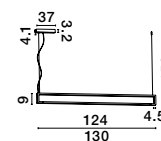

LINE . 9117338
Sandy White Aluminium
& Acrylic
LED 38 Watt 230 Volt
1460Lm 3000K IP20
L: 130 W: 4.5 H: 150 cm
LED WARM WHITE DRIVER INCL.

Rotating