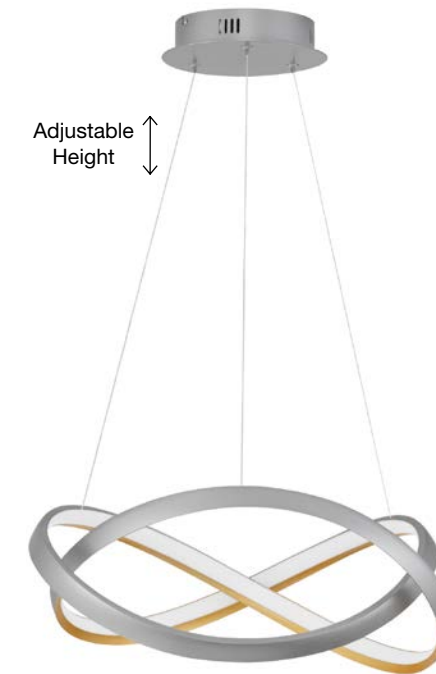

Included
Remote control on
CCT model