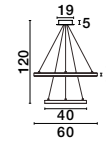

EMPATIA - 9172864
Triac Dimmable
Sandy Black Aluminium
& Acrylic
LED 60 Watt 230 Volt
1755Lm 3000K IP20
D1: 60 D2: 40 H: 120 cm