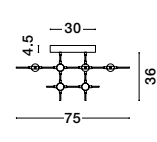

ATOMO - 9180636

Triac Dimmable

Gold Metal & Acrylic
LED 100 Watt 230 Volt
3898Lm 3000K IP20
Included Remote Control
L: 75 W: 69 H: 40.5 cm