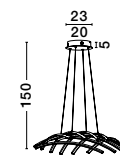

NARVI - 9848138

Triac Dimmable

Sandy Black Aluminium & Acrylic
LED 83 Watt 230 Volt
4000Lm 3000K IP20
D : 81 W: 81 H: 150 cm