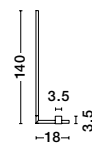

RACCIO - 9180726

Brass Gold Metal & Acrylic
LED 21 Watt 230 Volt
1557Lm 3000K IP20
L: 18 W: 140 cm