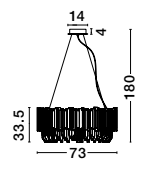

BALADONA - 81091706
Golden Brass Aluminium & Crystal
LED G9 6x5 Watt 230 Volt
IP20 Bulb Excluded
D: 73 H1: 33.5 H2: 180 cm