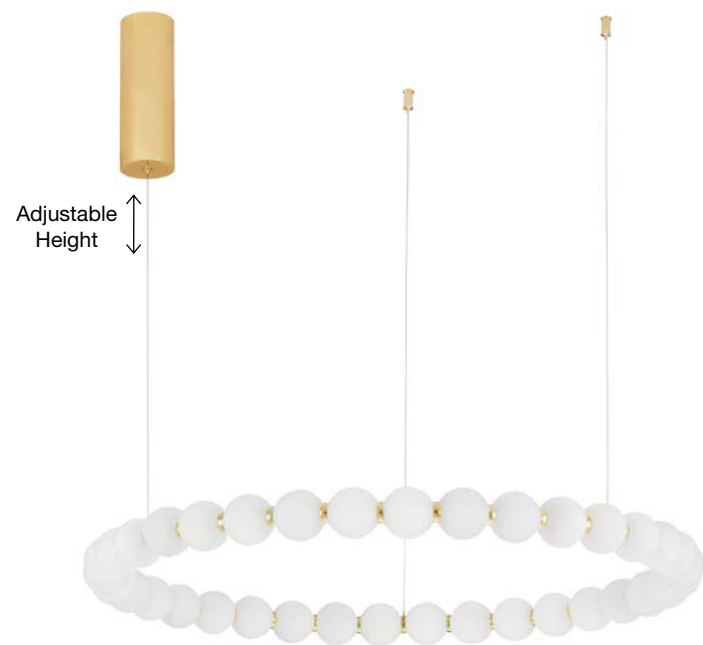

11377Lm 3000K IP20

Included Remote Control

D: 118 H: 150 cm

9695203
Included
Remote control

PERLA - 9695240

Gold Metal & Opal Glass

LED 10 Watt 230 Volt

868Lm 3000K IP20

D: 12 H: 31 cm

PERLA - 9695205
 Triac Dimmable
 Gold Metal & Opal Glass
 LED 28 Watt 230 Volt
 2686Lm 3000K IP20
 L: 109 W: 13.5 H: 120 cm

PERLA - 9186914
 Triac Dimmable
 Chrome Metal & Opal Glass
 LED 28 Watt 230 Volt
 2686Lm 3000K IP20
 L: 109 W: 13.5 H: 120 cm

Adjustable Height

PERLA - 9695230
 Triac Dimmable
 Gold Metal & Opal Glass
 LED 56 Watt 230 Volt
 4732Lm 3000K IP20
 D: 62 H: 200 cm

Adjustable Height

PERLA - 9695231
 Triac Dimmable
 Gold Metal & Opal Glass
 LED 72 Watt 230 Volt
 6492Lm 3000K IP20
 Included Remote Control
 D: 80 H: 200 cm

Adjustable Height

PERLA - 9695232
 Triac Dimmable
 Gold Metal & Opal Glass
 LED 96 Watt 230 Volt
 8076Lm 3000K IP20
 Included Remote Control
 D: 104 H: 200 cm

9695231-9695232
 Included
 Remote control

PERLA - 9186916
 Triac Dimmable
 Chrome Metal & Opal Glass
 LED 56 Watt 230 Volt
 4732Lm 3000K IP20
 D: 62 H: 200 cm