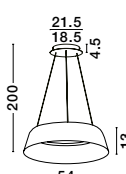

ALBA - 9345657
Triac Dimmable
Sandy White Aluminium Outside
Champaign Gold Inside
LED 53 Watt 230 Volt
1982Lm 3000K IP20
D: 54 H: 200 cm