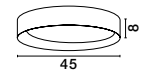

STAKE - 9345527
Triac Dimmable

Sandy Black Aluminium
Wood & Acrylic
LED 40 Watt 220-240 Volt
2312Lm 3000K IP20
D: 45 H: 8 cm