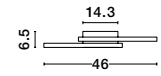

BILBAO - 8160162

White Aluminium & Acrylic
LED 25 Watt 230 Volt
1600Lm 3000K IP20
L: 46 W: 46 H: 6.5 cm