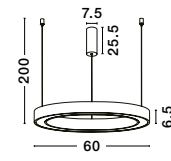

STING - 9558602

Triac Dimmable
Brass Gold Aluminium
& Acrylic
LED 40 Watt 230 Volt
2153Lm 3000K IP20
D: 60 H: 200 cm