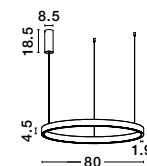

ELOWEN - 9345665

Triac Dimmable

Brushed Gold Aluminium & Acrylic

LED 77 Watt 220 Volt

3326Lm 3000K IP20

Up & Down Light

D: 80 H: 150 cm