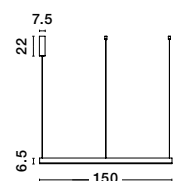

MOTIF . 9530201 - 3000K Triac Dimmable
9530219 - 2700-6000K Changing CCT & Dimming

Sandy Black Aluminium
& Acrylic
LED 72 Watt 5250Lm
230 Volt IP20
D: 120 H: 250 cm

CONTROLLER . 9530224
Remote control for
change CCT & Dimming

MOTIF . 9530204 - 3000K Triac Dimmable
9530222 - 2700-6000K Changing CCT
& Dimming

Sandy Black Aluminium
& Acrylic
LED 80 Watt 6000Lm
230 Volt IP20
D: 150 H: 250 cm