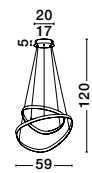

ARIES - 9357063

Triac Dimmable
Sandy Black Aluminium
& Acrylic
LED 45 Watt 230 Volt
2364Lm 3000K IP20
D: 59 H: 120 cm