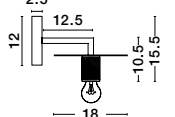

ROYAL - 9501238

Gold Metal
LED E27 1x12 Watt 230 Volt
IP20 Bulb Excluded
D: 12 W: 21 H: 15.5 cm