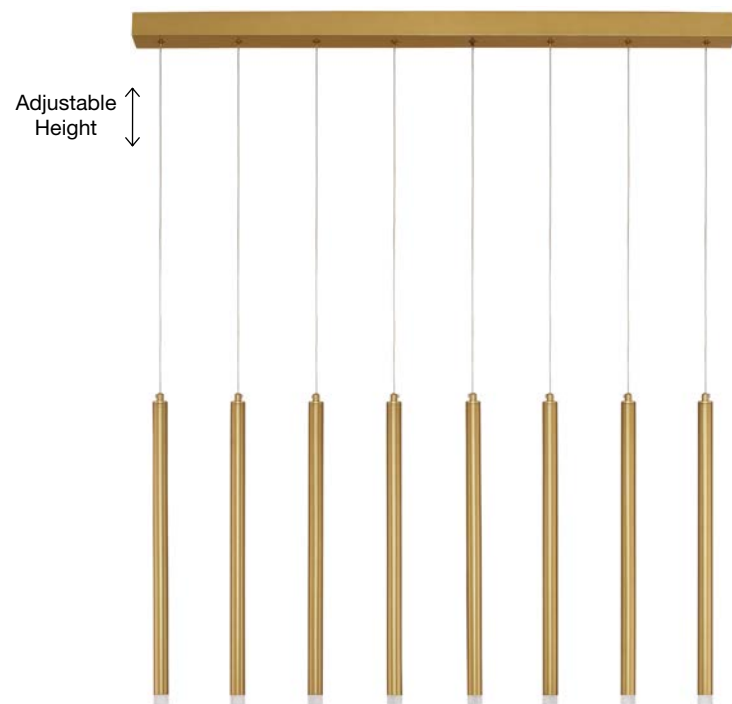

TRIMLE - 9287930

Brushed Gold Aluminium & Acrylic
LED 21 Watt 230 Volt
1581Lm 3000K IP20
L: 100 W: 8 H1: 50 H2: 180 cm