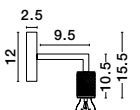

ROYAL - 9501239

Gold Metal
LED E27 1x12 Watt 230 Volt
IP20 Bulb Excluded
D: 12 W: 12 H: 15.5 cm