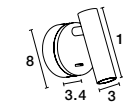

CLIP - 9030201
Sandy White Aluminium
LED Philips 3 Watt
Switch On/Off
190Lm 3000K IP20
D: 8 W: 3.4 H: 11 cm