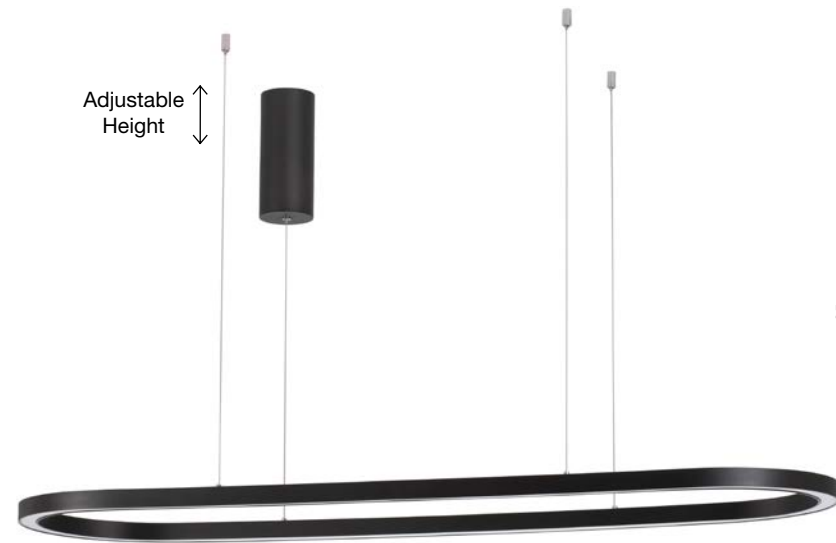

LED 48 Watt 230 Volt
3730Lm 2700K - 4000K IP20
Remote Control Included
D1: 60 D2: 46 H:8 cm

MORBIDO . 9345637

CCT Dimmable

Brass Gold Aluminium
& Acrylic

LED 59 Watt 230 Volt
4283Lm 2700K - 4000K IP20
Remote Control Included
D1: 80 D2: 66 H: 8 cm

Adjustable Height

CUPPE - 9345624

Triac Dimmable
Sandy Black Aluminum
& Acrylic
LED 56 Watt 230 Volt
6989Lm 3000K IP20
L: 120 W: 35 H: 200 cm

Adjustable Height

CUPPE - 9345625

Triac Dimmable
Sandy White Aluminum
& Acrylic
LED 56 Watt 230 Volt
6989Lm 3000K IP20
L: 120 W: 35 H: 200 cm