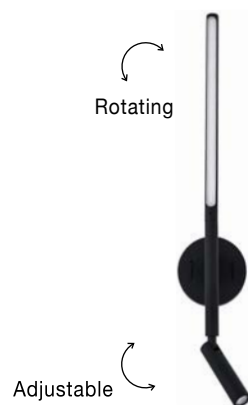

HANDY - 9182812
Sandy Black Aluminium & Acrylic
Adjustable/Rotating - Switch On/Off
LED Samsung 230 Volt 3000K
Backlight 6 Watt 310Lm
Reader 3 Watt 210Lm IP20
L: 2 W: 13.65 H: 55 cm