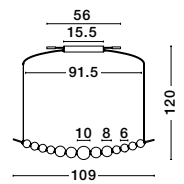

PERLA - 9695205
Triac Dimmable
Gold Metal & Opal Glass
LED 28 Watt 230 Volt
2686Lm 3000K IP20
L: 109 W: 13.5 H: 120 cm