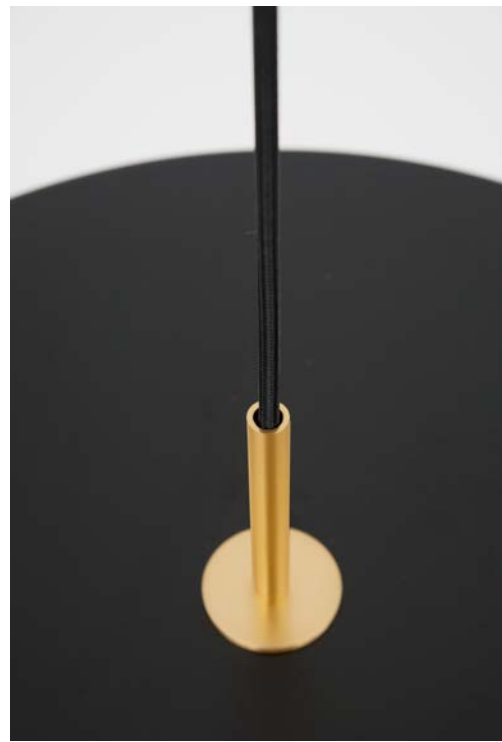

Adjustable
Height

LONDON - 86009

Triac Dimmable

Black Aluminium Outside
Copper Inside & Acrylic
LED 41 Watt 230 Volt
3603Lm 3000K IP20
D: 58 H: 17 H2: 170 cm

Adjustable
Height

GLIM - 9081280

Triac Dimmable

Sandy White Outside
Natural Wood Inside
Aluminium & Acrylic
LED 42 Watt 230 Volt
2015Lm 3000K IP20
D: 58 H: 120 cm