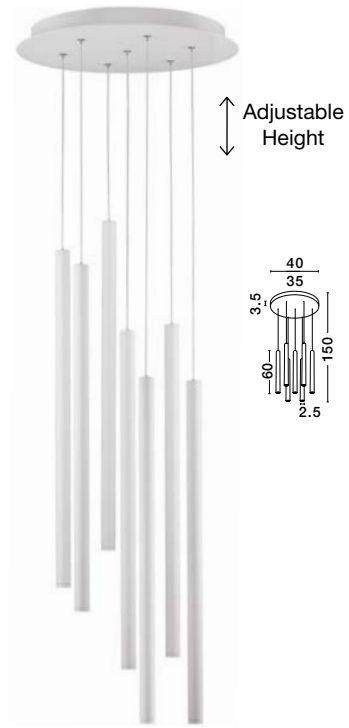

AMADEO - 9118635

Sandy Black Aluminium
& Acrylic
Switch On/Off
LED 36 Watt 230 Volt
2280Lm 3000K IP20
D1: 15 D2: 9 H: 400 cm

Adjustable Height

ULTRATHIN - 9184024

Sandy Black Aluminium
LED 7x3 Watt 230 Volt
1260Lm 3000K IP20
D: 40 H: 150 cm