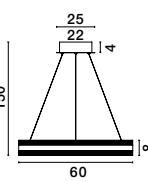

AGOS - 9054444

Triac Dimmable
Gold Aluminium
& Acrylic
LED 75 Watt 230 Volt
2947Lm 3000K IP20
D: 60 H: 150 cm