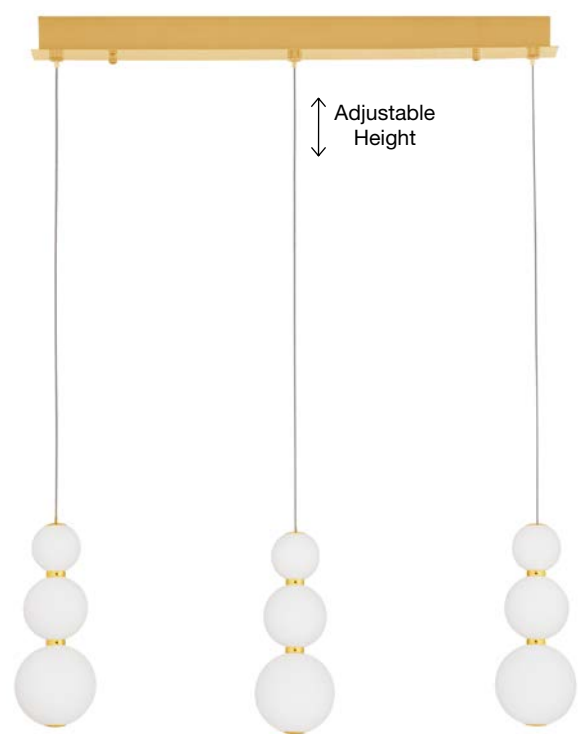

9186917 - Included Remote control

PERLA - 9186919
 Triac Dimmable
 Chrome Metal & Opal Glass
 LED 23 Watt 230 Volt
 2281Lm 3000K IP20
 D: 31 H: 150 cm

Adjustable Height

PERLA - 9695301
 Gold Metal & Opal Glass
 LED 11 Watt 230 Volt
 963Lm 3000K IP20
 D: 10 H: 150 cm

Adjustable Height

PERLA - 9695242
 Triac Dimmable
 Gold Metal & Opal Glass
 LED 23 Watt 230 Volt
 2281Lm 3000K IP20
 D: 31 H: 150 cm

Adjustable Height

PERLA - 9695243
 Triac Dimmable
 Gold Metal & Opal Glass
 LED 25 Watt 230 Volt
 2265Lm 3000K IP20
 L: 70 W: 10 H: 150 cm