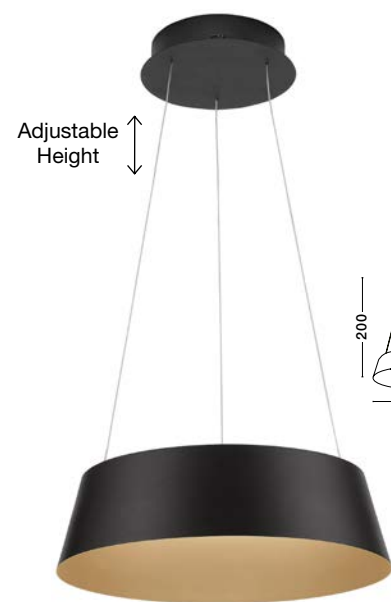

Adjustable Height

Adjustable Height

GIRISH - 9248109

Triac Dimmable
Gold Stainless Steel & Acrylic
LED 41 Watt 230 Volt
2000Lm 3000K IP20
D: 60 H: 120 cm

ALBA - 9345656
 Triac Dimmable
 Sandy Black Aluminium Outside
 Champaign Gold Inside
 LED 42 Watt 230 Volt
 1279Lm 3000K IP20
 D: 42 H: 200 cm