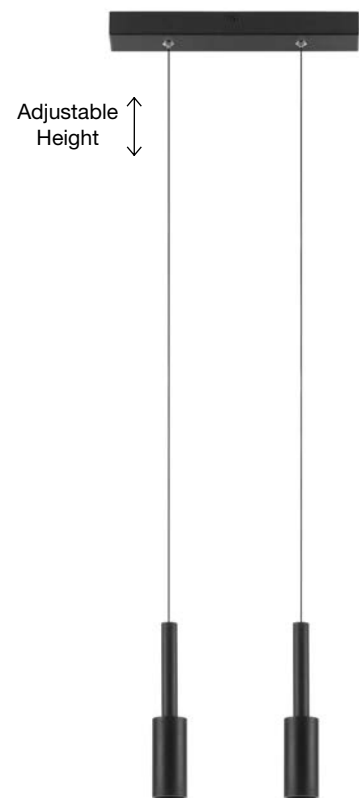

Adjustable Height

JOY - 9010228

Sandy Black Aluminium
LED 7 Watt 220-240 Volt
703Lm 3000K IP20
D: 4 H: 200 cm

Adjustable Height

JOY - 9010230

Sandy Black Aluminium
LED 14 Watt 220-240 Volt
1121Lm 3000K IP20
L: 30 H: 200 cm

JOY - 9010232

Sandy Black Aluminium
LED 7 Watt 220-240 Volt
667Lm 3000K IP20
D: 8 W: 14 H: 20.5 cm