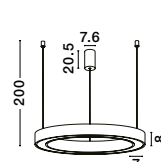

MORBIDO - 9345643
CCT Dimmable

Brass Gold Aluminium
& Acrylic
LED 59 Watt 230 Volt
4076Lm 2700K - 4000K IP20
Remote Control Included
D: 80 H: 200 cm