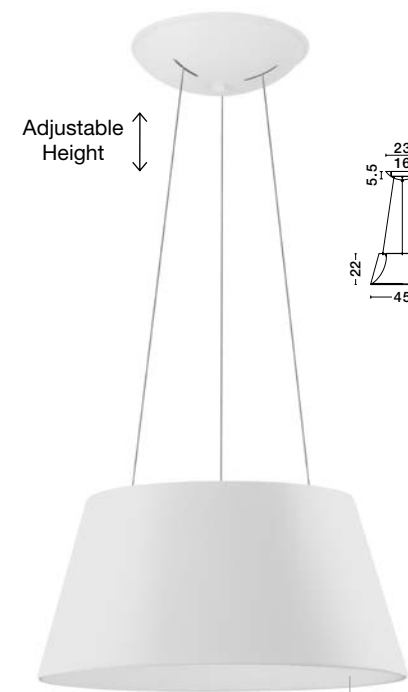

VOLCANO - 9077882

Sandy White Metal
White Diffuser Inside
LED 33 Watt 230 Volt
1680Lm 3000K IP20
D: 45 H1: 22 H2: 120 cm

ET 90778821

VOLCANO - 9077881

Sandy Black Metal
White Diffuser Inside
LED 33 Watt 230 Volt
1680Lm 3000K IP20
D: 45 H1: 22 H2: 120 cm