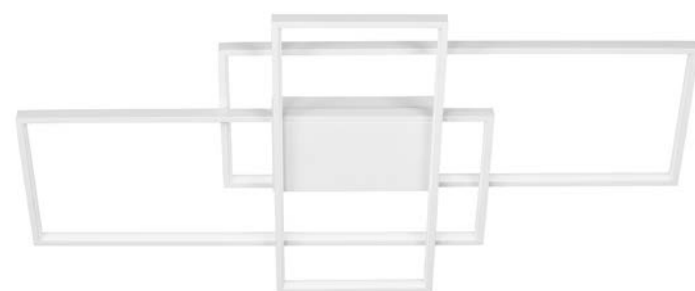

Sandy Black Aluminium
& Acrylic
LED 58 Watt 220-240 Volt
3455Lm IP20
Included Remote Control
L: 100 W: 50.7 H: 8.5 cm

Sandy White Aluminium
& Acrylic
LED 58 Watt 220-240 Volt
3455Lm IP20
Included Remote Control
L: 100 W: 50.7 H: 8.5 cm

9756719-9756720-9756721
Included
Remote control