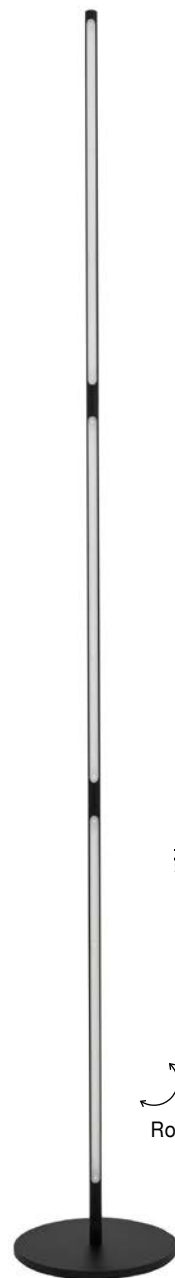

HANDY - 9183251
 Sandy Black Aluminium & Acrylic
 Rotating - Switch On/Off
 LED Samsung 25 Watt 230 Volt
 2600Lm 3000K IP20
 Cable Length: 190 cm
 D: 2 H: 171 cm

YAMA - 9180512

Black Fabric Shade
& Black Aluminium
Adjustable - Switch On/Off
LED Samsung 3 Watt
210Lm 3000K
LED E27 1x12 Watt 230 Volt
IP20 Bulb Excluded
D: 18 W: 29.6 H: 57.5 cm