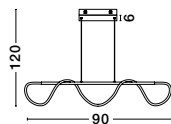

TIRIAC - 9548103

Triac Dimmable
Gold Aluminium & Acrylic
LED 28 Watt 230 Volt
3146Lm 3000K IP20
L: 90 W: 20 H: 120 cm