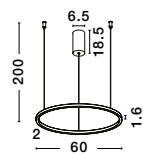

TARQUIN . 9345602

Triac Dimmable
Brass Gold Aluminium
& Acrylic
LED 37 Watt 230 Volt
1274Lm 3000K IP20
D: 60 H: 200 cm