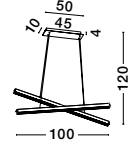

X-LINE - 9060910

Triac Dimmable

Sandy White Aluminium & Acrylic
LED 40 Watt 230V
1428Lm 3000K IP20
L: 100 W: 8 H: 120 cm