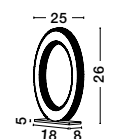

CILION - 9011136
Brass Gold Aluminium
& Acrylic
LED 20 Watt 230 Volt
1276Lm 3000K IP20
D: 25 W: 7 H: 26 cm