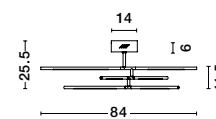

RACCIO - 9180762

Triac Dimmable
Brass Gold Metal & Acrylic
LED 32 Watt 230 Volt
2304Lm 3000K IP20
L: 84 W: 77 H: 25.5 cm