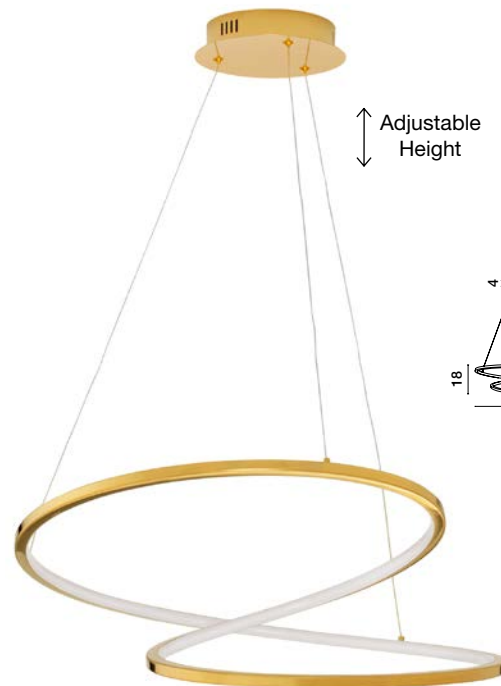

Adjustable Height

Adjustable Height

GIRISH - 9248109

Triac Dimmable
Gold Stainless Steel & Acrylic
LED 41 Watt 230 Volt
2000Lm 3000K IP20
D: 60 H: 120 cm

ALBA - 9345656
 Triac Dimmable
 Sandy Black Aluminium Outside
 Champaign Gold Inside
 LED 42 Watt 230 Volt
 1279Lm 3000K IP20
 D: 42 H: 200 cm