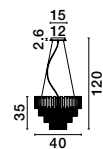

Adjustable Height

CR 90501301

CR 90501302

GRANE - 9050130

Gold Metal & Crystal
LED E14 8x5 Watt 230 Volt
IP20 Bulb Excluded
L: 80 W: 30 H: 120 cm

MAGNOLIA - 9824080
 Gold Aluminum & Crystal (96 pcs)
 LED E14 5x5 Watt 230 Volt
 IP20 Bulb Excluded
 D: 39 H1: 35 H2: 120 cm