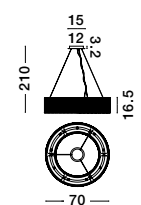

BAROK - 9006056

Matt Black Metal & Clear Glass (220 pcs)
LED G9 9x5 Watt 230 Volt
IP20 Bulb Excluded
D: 70 H: 210 cm