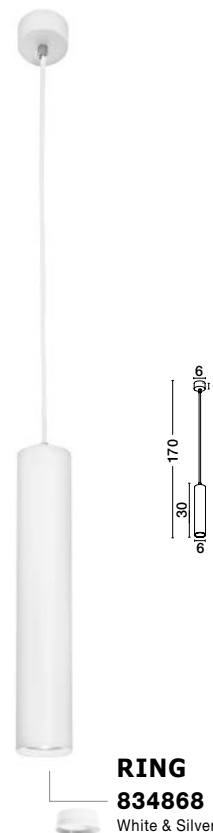

GIA - 834869
Sandy White Aluminium
LED GU10 1x10 Watt 230 Volt
IP20 Bulb Excluded
D: 6 H1: 30 H2: 170 cm

RING
834868
White & Silver