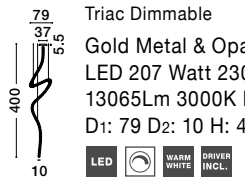

09 HOTEL
p. 524

01
modular

PERLA - 9186915
 Triac Dimmable
 Chrome Metal & Opal Glass
 LED 207 Watt 230 Volt
 13065Lm 3000K IP20
 D1: 79 D2: 10 H: 400 cm

PERLA - 9695207
 Triac Dimmable
 Gold Metal & Opal Glass
 LED 207 Watt 230 Volt
 13065Lm 3000K IP20
 D1: 79 D2: 10 H: 400 cm

PERLA - 9695206

Triac Dimmable
 Chrome Metal & Opal Glass
 LED 98 Watt 230 Volt
 5563Lm 3000K IP20
 Included Remote Control
 L: 167 W: 42 H: 200 cm

9695206-9695601
 Included
 Remote control

PERLA - 9695601

Triac Dimmable
 Gold Metal & Opal Glass
 LED 98 Watt 230 Volt
 5563Lm 3000K IP20
 Included Remote Control
 L: 167 W: 42 H: 200 cm

Adjustable
Height

PERLA - 9695203

Triac Dimmable

Gold Metal & Opal Glass

LED 125 Watt 230 Volt