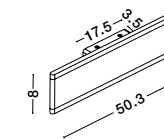

LINE - 9115912

Sandy White Aluminium & Acrylic
LED 2x12 Watt 230 Volt
1823Lm 3000K IP20
L: 50.3 W: 4.8 H: 8 cm