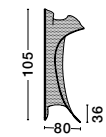

SIDERNO - 9054402
Gold Aluminium & Acrylic
LED 32 Watt 230 Volt
2518Lm 3000K IP20
L: 80 W: 36 H: 105 cm