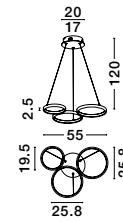

Adjustable Height

Adjustable Height

Adjustable Height

Adjustable Height