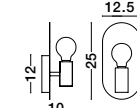

ROYAL - 9501244

Gold Metal
LED E27 1x12 Watt 230 Volt
IP20 Bulb Excluded
D: 12.5 W: 10 H: 25 cm