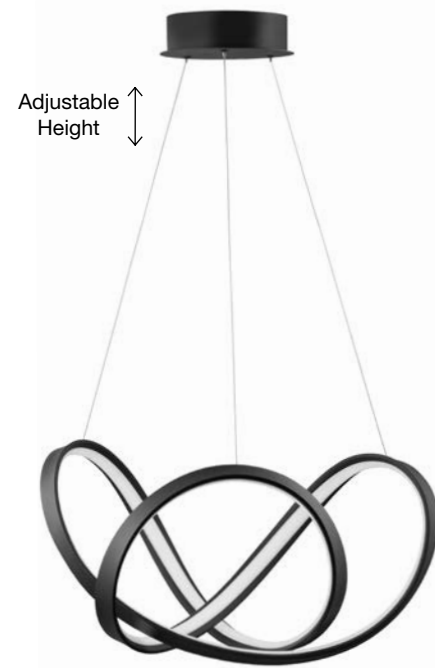

APUS - 9348053
Triac Dimmable
Sandy Black Aluminium
& Acrylic
LED 45 Watt 230 Volt
1720Lm 3000K IP20
D: 55 H: 120 cm

LED WARM WHITE DRIVER INCL.