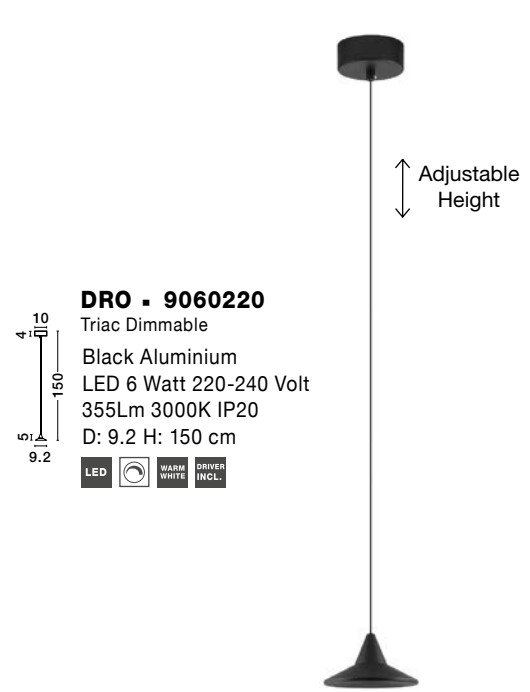

DRO - 9060220
Triac Dimmable
Black Aluminium
LED 6 Watt 220-240 Volt
355Lm 3000K IP20
D: 9.2 H: 150 cm