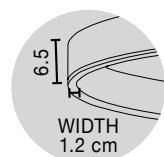

MOTIF - 9190840 · 3000K Triac Dimmable
9530212 · 2700-6000K Changing CCT & Dimming

Sandy Black Aluminium
& Acrylic
LED 40 Watt 2943Lm
230 Volt IP20
D: 60 H: 200 cm

MOTIF - 9190848 · 3000K Triac Dimmable
9530213 · 2700-6000K Changing CCT & Dimming

Sandy Black Aluminium
& Acrylic
LED 50 Watt 3684Lm
230 Volt IP20
D: 80 H: 200 cm

CONTROLLER - 9530224

Remote control for
change CCT & Dimming

MOTIF - 9190855 · 3000K Triac Dimmable
9530214 · 2700-6000K Changing CCT & Dimming

Sandy Black Aluminium
& Acrylic
LED 60 Watt 4165Lm
230 Volt IP20
D: 100 H: 200 cm