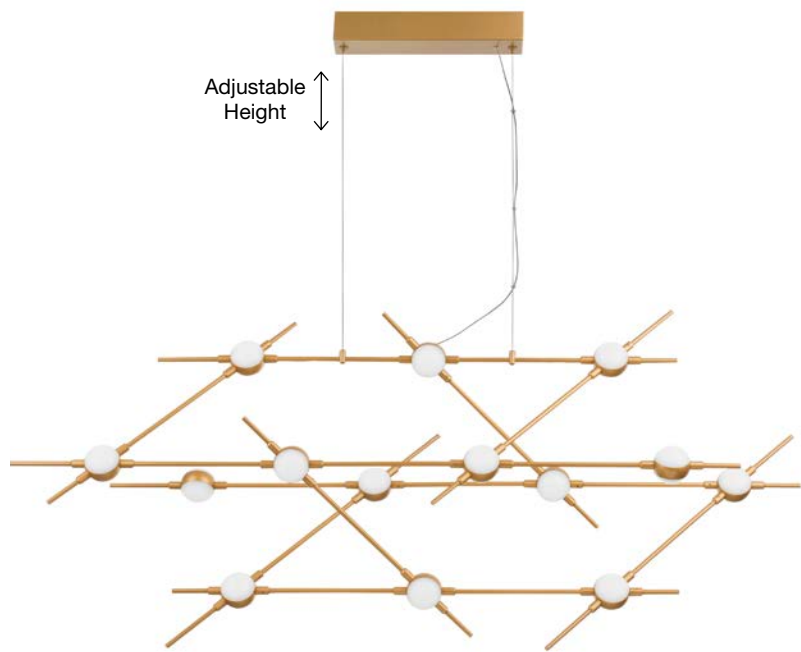

NEBULA . 9186900
Titanium Black Copper
LED 25 Watt 230 Volt
2049Lm 3000K IP20
Led Chip: 60 Pcs
L: 84 W: 22 H: 110 cm

LED WARM WHITE DRIVER INCL.