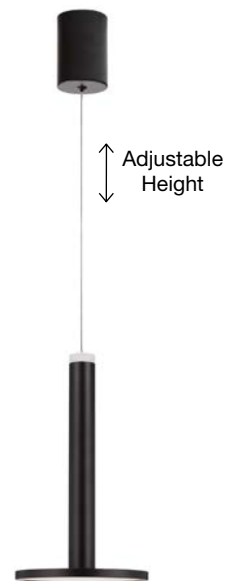

LED WARM WHITE DRIVER INCL.

Adjustable Height

Adjustable Height

Adjustable Height

PALENCIA - 9695226
 Matt Black Metal
 LED 10 Watt 230 Volt
 517Lm 3000K IP20
 D: 15 H: 160 cm

LED WARM WHITE DRIVER INCL.

PALENCIA - 9695227
 Satin Nickel Metal
 LED 10 Watt 230 Volt
 517Lm 3000K IP20
 D: 15 H: 160 cm