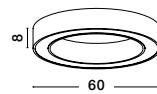

MORBIDO . 9345633

CCT Dimmable

Sandy Black Aluminium
& Acrylic

LED 48 Watt 230 Volt
3730Lm 2700K - 4000K IP20
Remote Control Included
D1: 60 D2: 46 H:8 cm