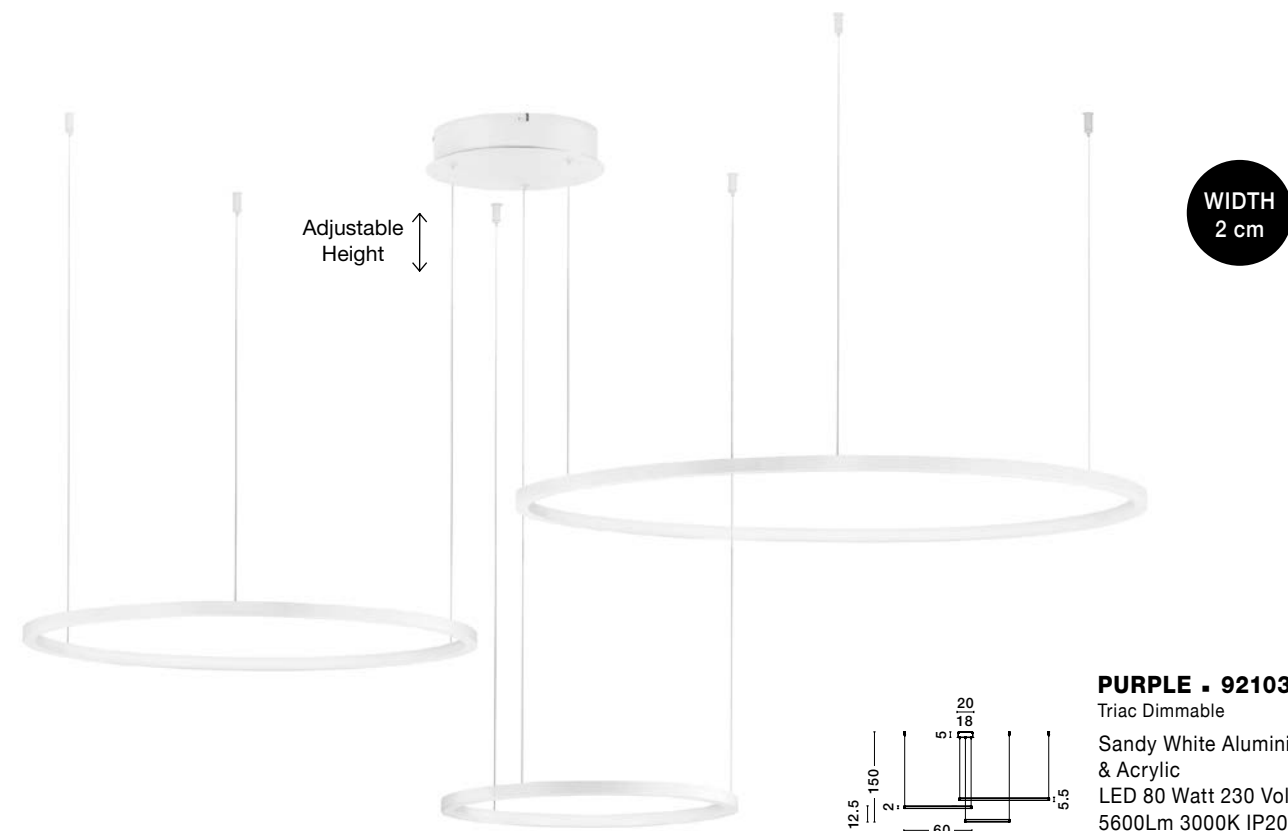

Rotating

PURPLE - 9210314
 Triac Dimmable
 Gold Aluminium
 & Acrylic
 LED 80 Watt 230 Volt
 5600Lm 3000K IP20
 D: 130 H: 150 cm

WIDTH
2 cm

Adjustable
Height

PURPLE - 9210312
 Triac Dimmable
 Sandy Black Aluminium
 & Acrylic
 LED 80 Watt 230 Volt
 5600Lm 3000K IP20
 D: 130 H: 150 cm