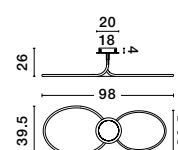

FUNGO . 9357087

Triac Dimmable
Sandy White Aluminium & Acrylic
LED 47 Watt 230 Volt
2630Lm 3000K IP20
L: 98 H: 26 cm