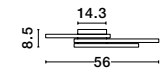

BILBAO - 8160161

White Aluminium & Acrylic
LED 42 Watt 230 Volt
2650Lm 3000K IP20
L: 56 W: 56 H: 8.5 cm