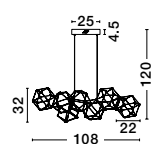

Titanium Black Copper
LED 21 Watt 230 Volt
2403Lm 3000K IP20
Led Chip: 60 Pcs
D: 40 H: 250 cm

SOLE - 9186002

Gold Copper
LED 21 Watt 230 Volt
2403Lm 3000K IP20
Led Chip: 60 Pcs
D: 40 H: 250 cm

Adjustable Height

NEBULA - 9186814

Gold Copper
LED 58 Watt 230 Volt
3906Lm 3000K IP20
Led Chip: 168 Pcs
L: 163 W: 54 H: 120 cm

Adjustable Height

Adjustable Height

NEBULA - 9186807

Gold Copper
LED 34 Watt 230 Volt
2711Lm 3000K IP20
Led Chip: 84 Pcs
L: 108 W: 32 H: 120 cm