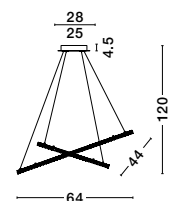

CR 98240801

MAGNOLIA - 9824078

Gold Aluminum & Crystal (96 pcs)
 LED E14 5x5 Watt 230 Volt
 IP20 Bulb Excluded
 D: 40 H: 32.5 cm

CR 98240821

MAGNOLIA - 9824079

Gold Aluminum & Crystal (118 pcs)
 LED E14 6x5 Watt 230 Volt
 IP20 Bulb Excluded
 D: 50 H: 35.5 cm