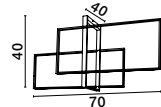

CLEA - 9086025
Sandy Black Aluminium
& Acrylic
LED 26 Watt 220-240 Volt
3772Lm 3000K IP20
L: 70 W: 40 H: 40 cm