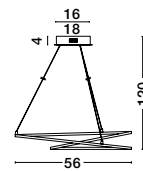

VIAREGGIO - 8101202

White Aluminium & Acrylic
LED 28 Watt 230 Volt
2222Lm 3000K IP20
D: 56 H: 120 cm

VIAREGGIO - 8101201

Chrome Aluminium & Acrylic
LED 28 Watt 230 Volt
2222Lm 3000K IP20
D: 56 H: 120 cm

Adjustable Height

Adjustable Height

GIRISH - 9248109

Triac Dimmable
Gold Stainless Steel & Acrylic
LED 41 Watt 230 Volt
2000Lm 3000K IP20
D: 60 H: 120 cm