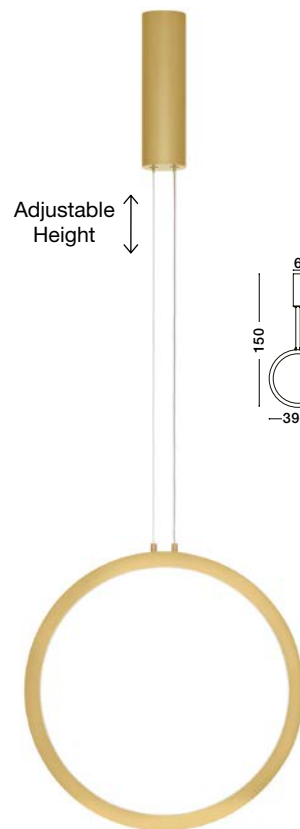

WIDTH
2 cm

CHANGE • 9070166
Triac Dimmable
Brass Gold Aluminium
& Acrylic
LED 26 Watt 230 Volt
741Lm 3000K IP20
D: 39.5 H: 150 cm