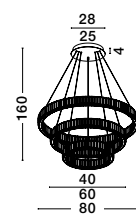

Adjustable Height

Rotating