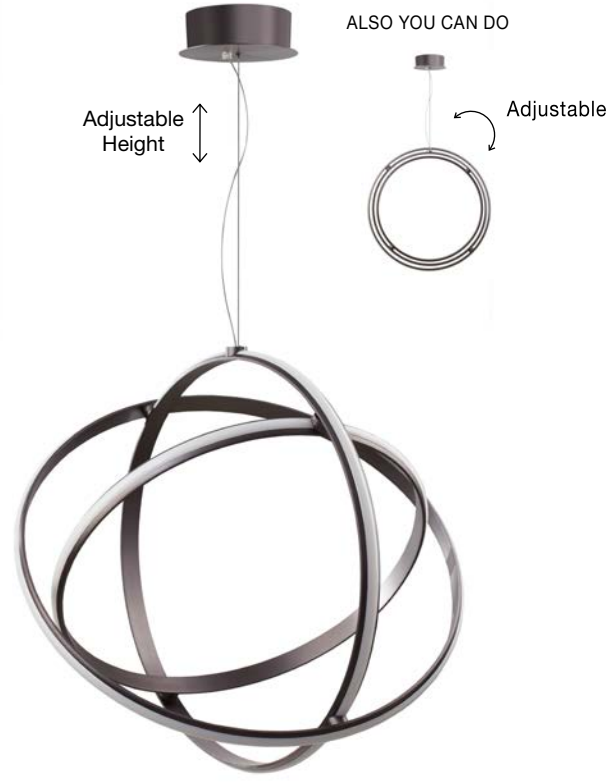

PERTONE - 9365013
Triac Dimmable
Black Purple Aluminium & Acrylic
LED 63 Watt 230 Volt
3043Lm 3000K IP20
D: 70 H: 150 cm

LED WARM WHITE DRIVER INCL.