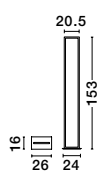

9756719-9756720-9756721
Included
Remote control

Adjustable Height

CORNICE - 9142765
 Triac Dimmable
 Sandy Black Aluminium & Acrylic
 LED 91 Watt 230 Volt
 4860Lm 3000K IP20
 L: 120 H: 50 H2: 160 cm

CORNICE - 9421751
 Sandy Black Aluminium & Acrylic
 LED 18 Watt 230 Volt
 1080Lm 3000K IP20
 L: 21 W: 6 H: 25 cm