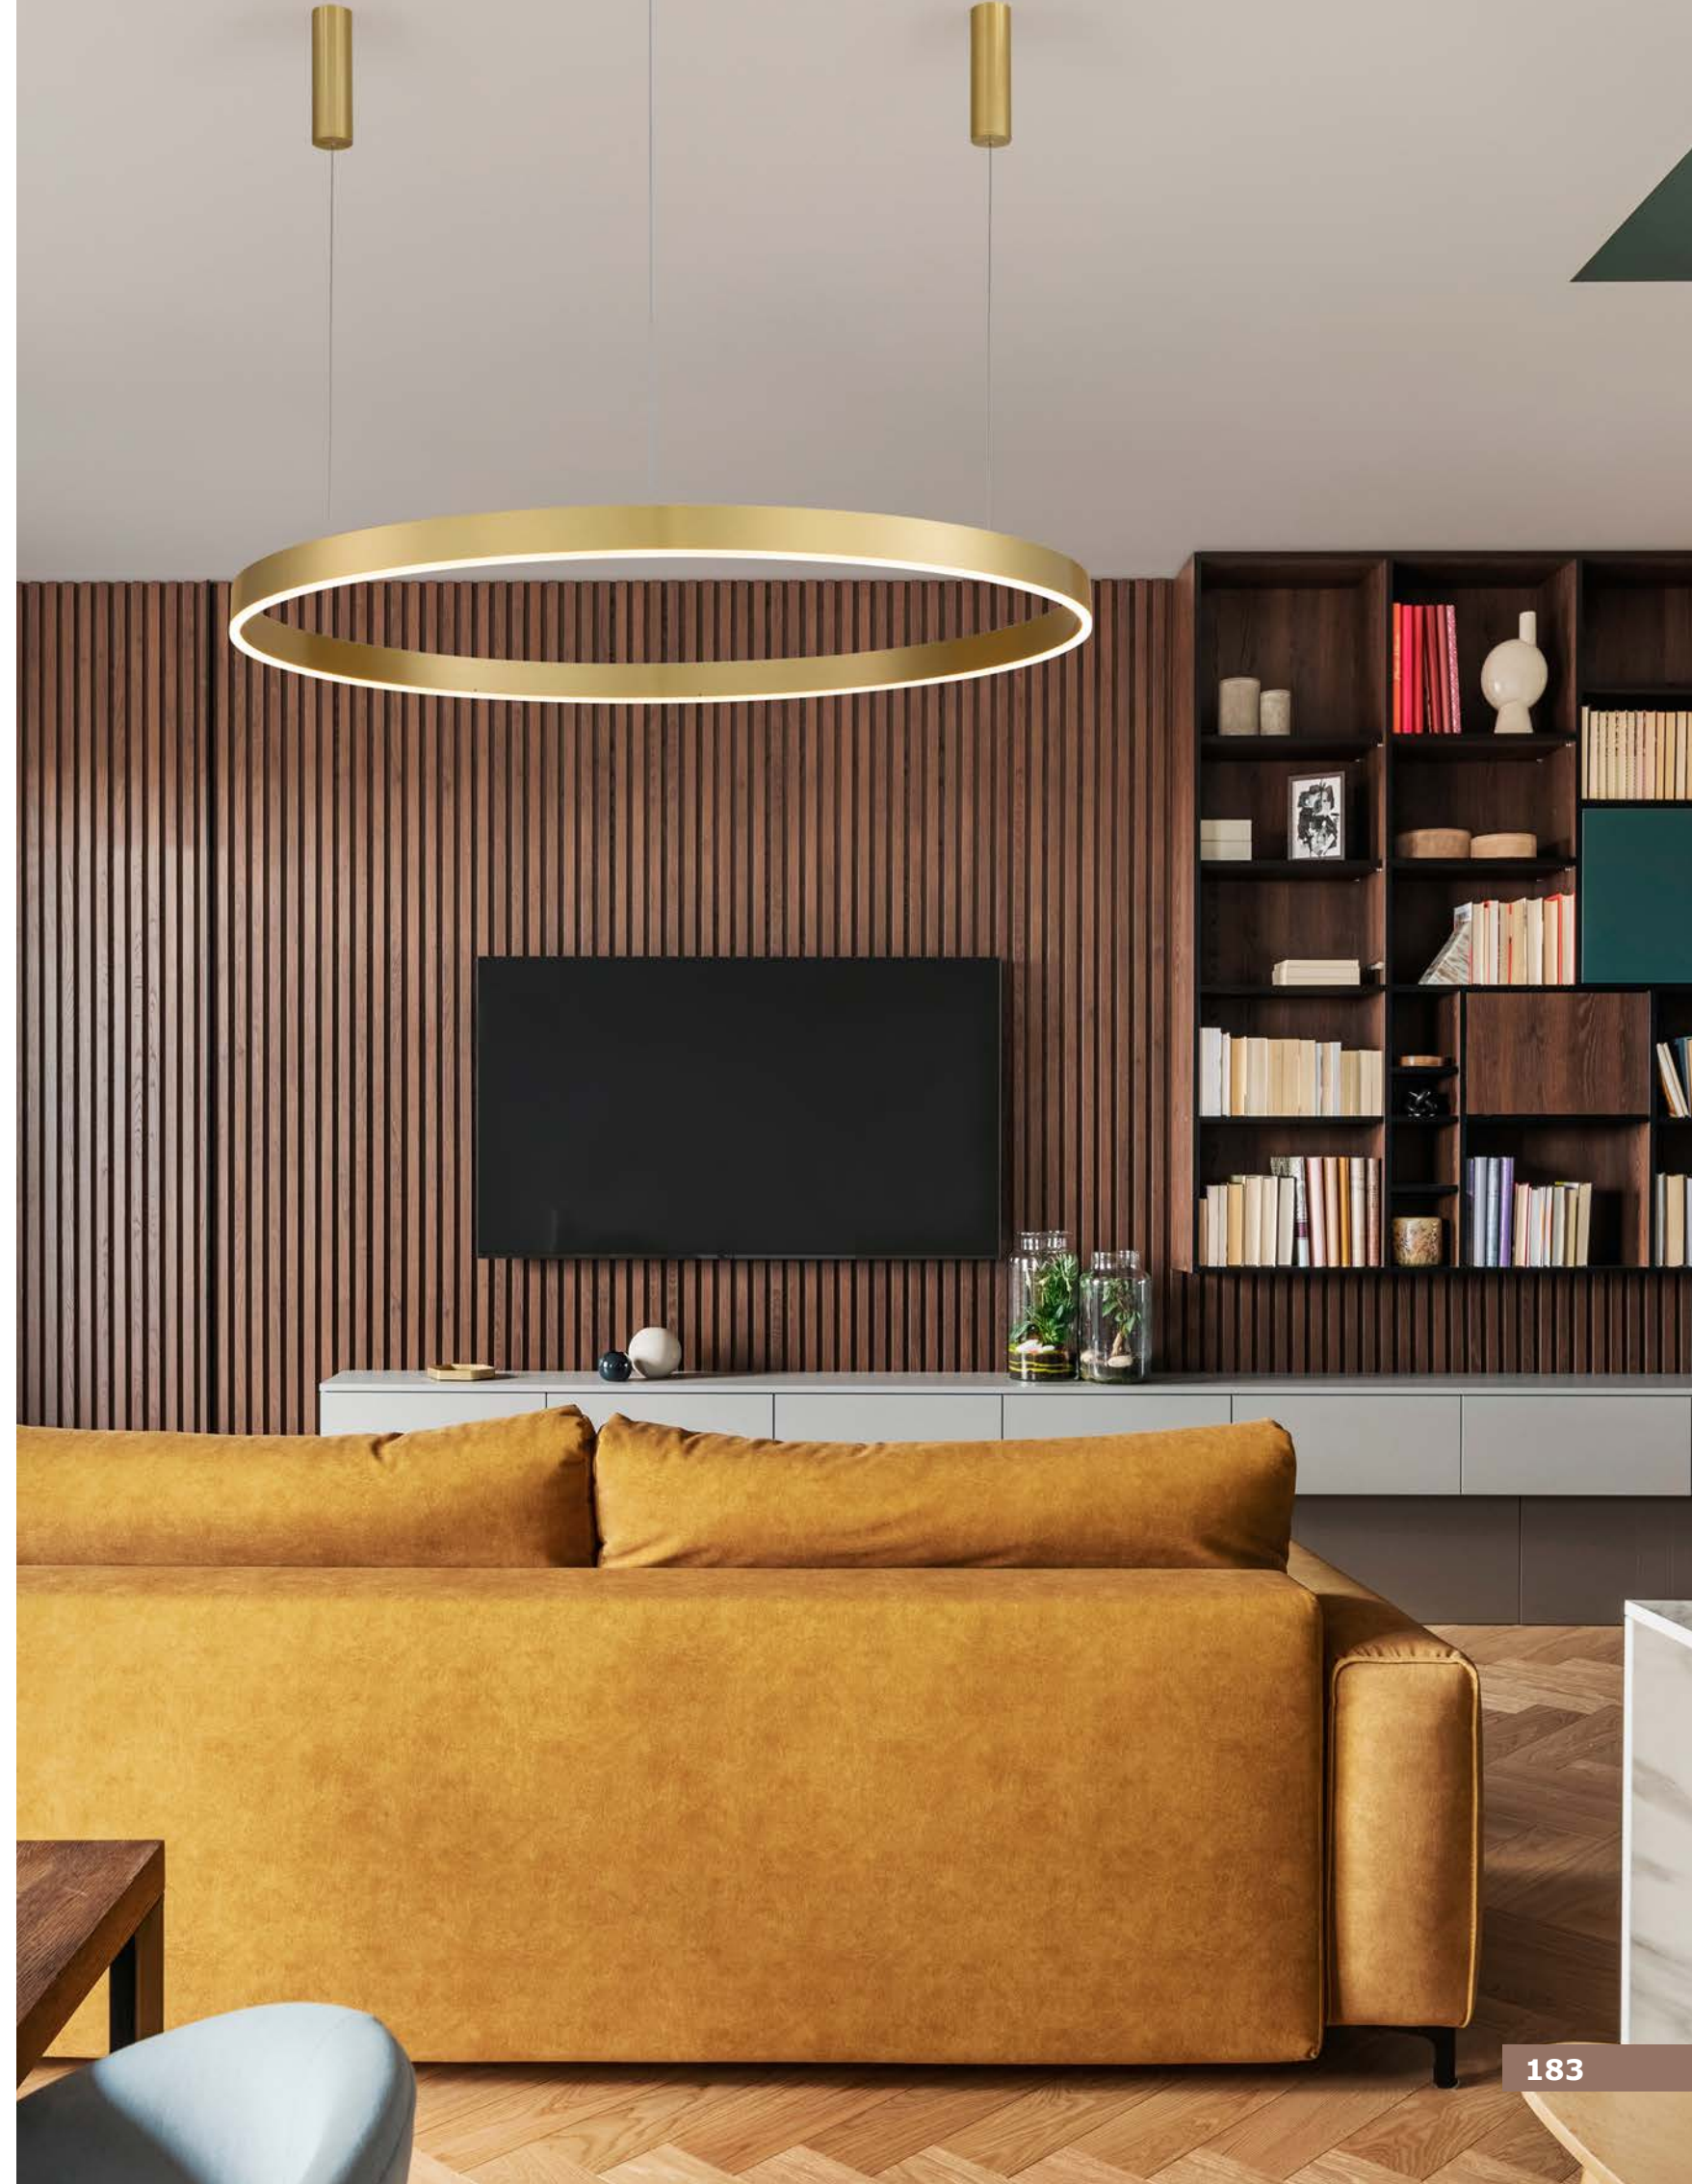

MOTIF - 9530202 · 3000K Triac Dimmable
9530220 · 2700-6000K Changing CCT & Dimming

Brass Gold Aluminium & Acrylic
LED 72 Watt 5250Lm
230 Volt IP20
D: 120 H: 250 cm

CONTROLLER - 9530224
Remote control for change CCT & Dimming

MOTIF - 9530205 · 3000K Triac Dimmable
9530223 · 2700-6000K Changing CCT & Dimming

Brass Gold Aluminium & Acrylic
LED 80 Watt 6000Lm
230 Volt IP20
D: 150 H: 250 cm