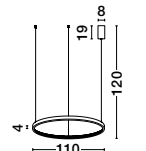

PRESTON - 9285110

Triac Dimmable

Antique Gold Brass
Aluminium & Acrylic
LED 60 Watt 230 Volt
4030Lm 3000K IP20
D: 110 H: 120 cm