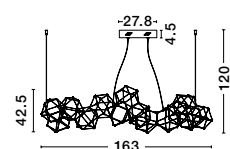

Titanium Black Copper
LED 21 Watt 230 Volt
2403Lm 3000K IP20
Led Chip: 60 Pcs
D: 40 H: 250 cm

SOLE - 9186002

Gold Copper
LED 21 Watt 230 Volt
2403Lm 3000K IP20
Led Chip: 60 Pcs
D: 40 H: 250 cm

Adjustable Height