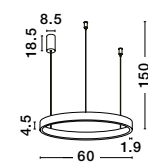

Adjustable Height

ELOWEN - 9345661

Triac Dimmable

Brushed Gold Aluminium & Acrylic

LED 60 Watt 220 Volt

2552Lm 3000K IP20

Up & Down Light

D: 60 H: 150 cm