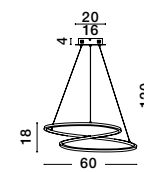

Adjustable Height

Adjustable Height

GIRISH - 9248109

Triac Dimmable
Gold Stainless Steel & Acrylic
LED 41 Watt 230 Volt
2000Lm 3000K IP20
D: 60 H: 120 cm

ALBA - 9345656
 Triac Dimmable
 Sandy Black Aluminium Outside
 Champaign Gold Inside
 LED 42 Watt 230 Volt
 1279Lm 3000K IP20
 D: 42 H: 200 cm