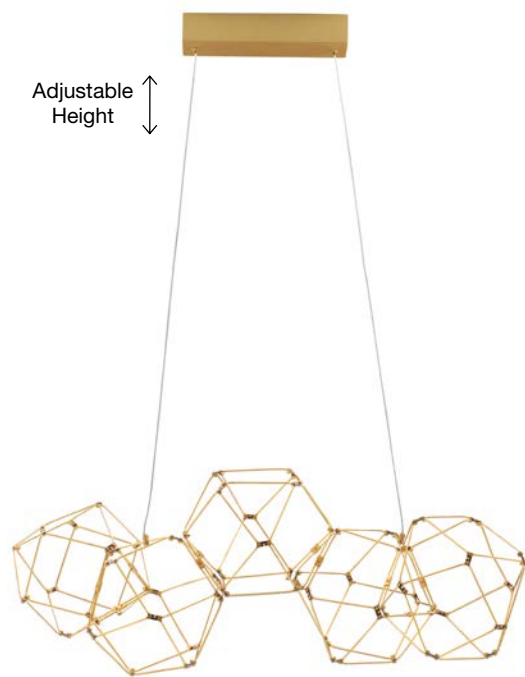

Titanium Black Copper
LED 21 Watt 230 Volt
2403Lm 3000K IP20
Led Chip: 60 Pcs
D: 40 H: 250 cm

SOLE - 9186002

Gold Copper
LED 21 Watt 230 Volt
2403Lm 3000K IP20
Led Chip: 60 Pcs
D: 40 H: 250 cm

Adjustable Height

NEBULA - 9186814

Gold Copper
LED 58 Watt 230 Volt
3906Lm 3000K IP20
Led Chip: 168 Pcs
L: 163 W: 54 H: 120 cm

Adjustable Height

Adjustable Height

NEBULA - 9186807

Gold Copper
LED 34 Watt 230 Volt
2711Lm 3000K IP20
Led Chip: 84 Pcs
L: 108 W: 32 H: 120 cm

NEBULA - 9186902

Titanium Black Copper
LED 34 Watt 230 Volt
2711Lm 3000K IP20
Led Chip: 84 Pcs
L: 108 W: 32 H: 120 cm

NEBULA . 9695211
 Gold Copper
 LED 25 Watt 230 Volt
 2049Lm 3000K IP20
 Led Chip: 60 Pcs
 L: 84 W: 22 H: 110 cm