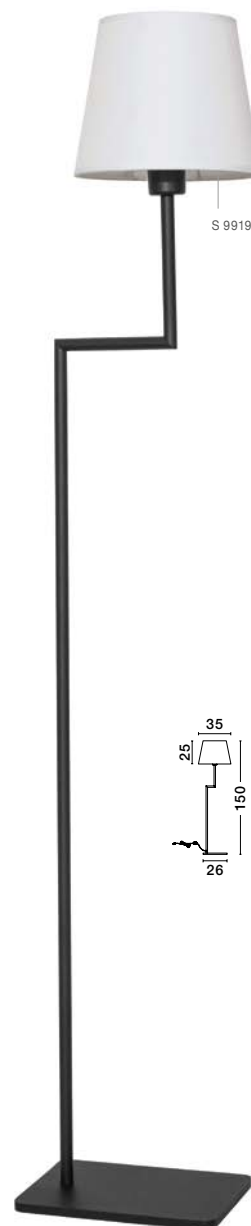

S 99191531

SAVONA - 9919153

White Fabric Shade
Sandy Black Aluminium
LED E27 1x12 Watt 230 Volt
IP20 Bulb Excluded
Cable Length: 174 cm
D: 35 W: 18 H: 25 H2: 150 cm