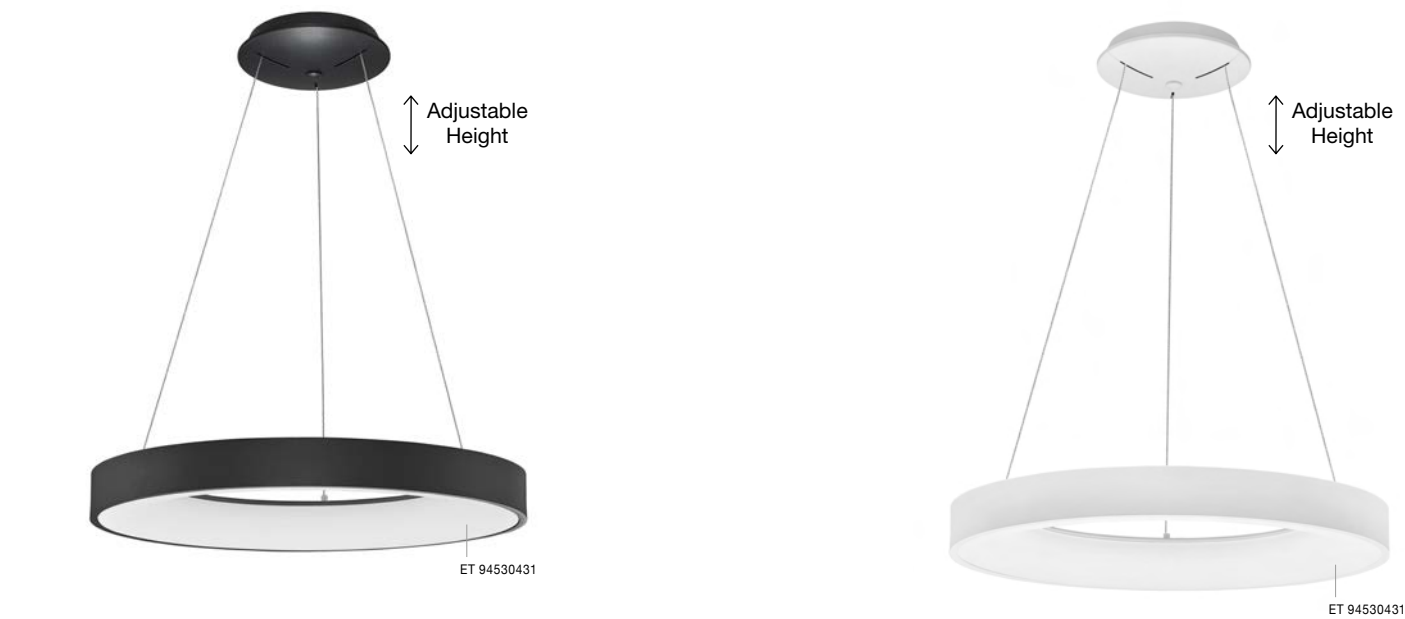

RANDO THIN - 9453453 · 3000K Triac Dimmable

9453451 · 4000K Triac Dimmable

Sandy Black Aluminium & Acrylic
LED 50 Watt 230 Volt
2864Lm 3000K IP20
D: 60 H: 120 cm

RANDO THIN - 9453452 · 3000K Triac Dimmable

9453450 · 4000K Triac Dimmable

Sandy White Aluminium & Acrylic
LED 50 Watt 230 Volt
2864Lm 3000K IP20
D: 60 H: 120 cm