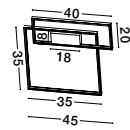

PORTO - 9364033

Triac Dimmable

Sandy Black Steel Aluminium & Acrylic
LED 30 Watt 230 Volt
2030Lm 3000K IP20
L: 45 W:45 H: 4 cm