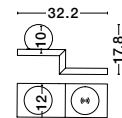

WIRELESS FAST CHARGE

ROOM - 9183311

White Aluminium & Opal Glass
Switch On/Off
LED Samsung 6 Watt 230 Volt
360Lm 3000K IP20
L: 32.2 W: 12 H: 17.8 cm

FUSE - 9170102
 Black Aluminium
 Adjustable
 Switch On/Off - USB Charger
 LED Samsung 3 Watt
 210Lm 3000K IP20
 L: 6 W: 12.3 H: 18 cm