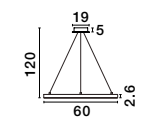

LED WARM WHITE DRIVER INCL.