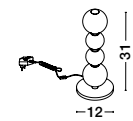

PERLA - 9695240

Gold Metal & Opal Glass

LED 10 Watt 230 Volt

868Lm 3000K IP20

D: 12 H: 31 cm