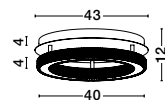

FIORE - 9285420

Triac Dimmable
Antique Gold Brass
Aluminium & Acrylic
LED 40 Watt 230 Volt
2139Lm 3000K IP20
D: 40 H: 12 cm