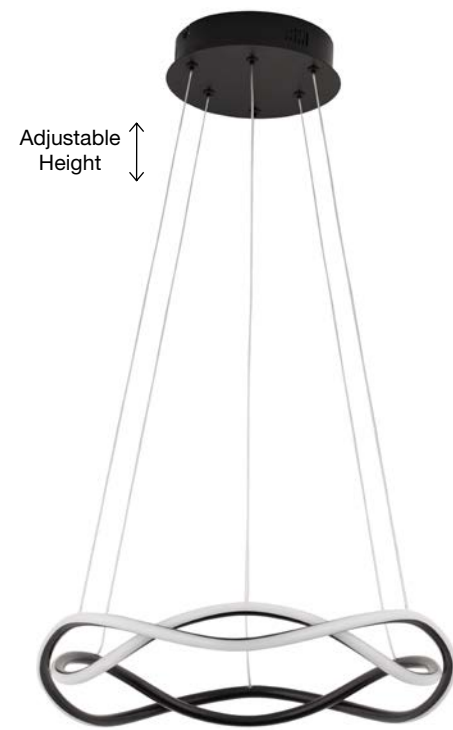

JINAL - 9348101
Triac Dimmable
Black Aluminium
& Acrylic
LED 27 Watt 230 Volt
1894Lm 3000K IP20
D: 45 H: 120 cm

LED WARM WHITE DRIVER INCL.