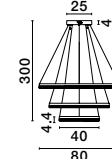

ADRIA . 9530231

Triac Dimmable

Sandy Black Aluminium
LED 97 Watt 220 Volt
9452Lm 3000K IP20
D: 80 H: 300 cm