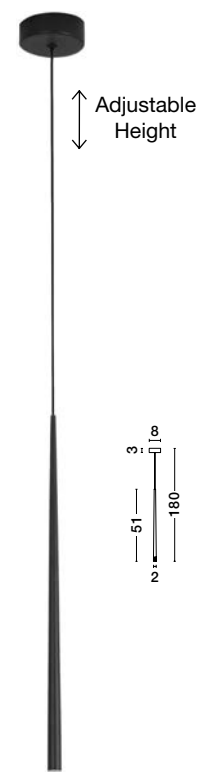

GIONO - 9601001

Sandy Black Aluminium
& Acrylic
LED 3 Watt 230 Volt
160Lm 3000K IP20
D: 8 H₁: 51 H₂: 180 cm