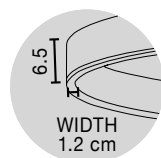

CONTROLLER . 9530224

Remote control for change CCT & Dimming

WIDTH
1.2 cm