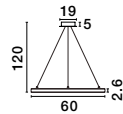

EMPATIA - 9172866
Triac Dimmable
Brass Gold Aluminium & Acrylic
LED 60 Watt 230 Volt
1755Lm 3000K IP20
D1: 60 D2: 40 H: 120 cm

LED WARM WHITE DRIVER INCL.