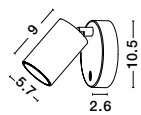

NET - 9011922

Sandy Black Aluminium
Switch On/Off
LED GU10 1x10 Watt IP20
220-240 Volt Bulb Excluded
D: 5.7 H: 9 H2: 10.5 cm