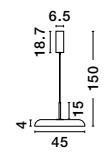

ET 90056491

LINUS . 9005648 · 3000K Triac Dimmable
9005659 · 2700-4000K CCT Dimmable

Sandy White Aluminium & Acrylic
LED 40 Watt 220-240 Volt
2541Lm IP20
Remote Control Included
D: 45 H: 150 cm

LED DRIVER INCL. CCT 2700-4000K