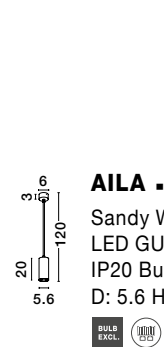

AILA - 9419421
Sandy White Aluminium
LED GU10 1x10 Watt 230 Volt
IP20 Bulb Excluded
D: 5.6 H1: 20 H2: 120 cm