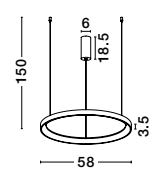

PERTINO - 9853683 · 3000K Triac Dimmable
9345688 · 2700K Triac Dimmable

Sandy White Aluminium
& Acrylic
LED 48 Watt 230 Volt
2773Lm IP20
D: 58 H: 150 cm