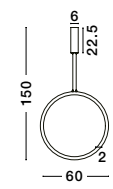

CHANGE • 9070168
Triac Dimmable
Brass Gold Aluminium
& Acrylic
LED 36 Watt 230 Volt
1161Lm 3000K IP20
D: 60 H: 150 cm