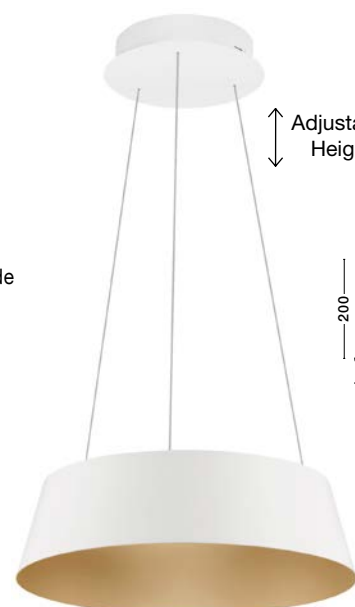

Adjustable Height

Adjustable Height

GIRISH - 9248109

Triac Dimmable
Gold Stainless Steel & Acrylic
LED 41 Watt 230 Volt
2000Lm 3000K IP20
D: 60 H: 120 cm

ALBA - 9345656
 Triac Dimmable
 Sandy Black Aluminium Outside
 Champaign Gold Inside
 LED 42 Watt 230 Volt
 1279Lm 3000K IP20
 D: 42 H: 200 cm