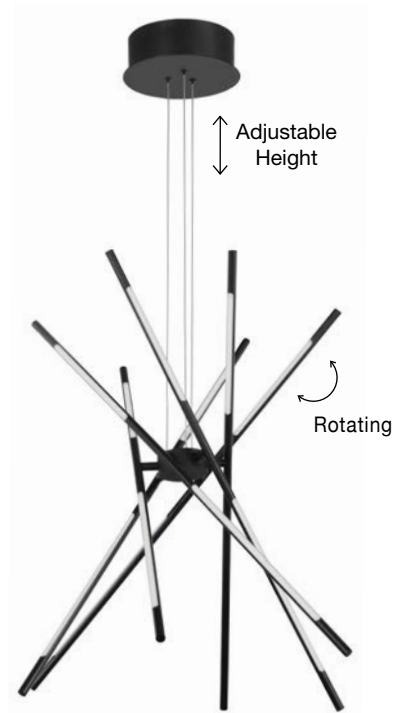

9695216-9180783
Included
Remote control