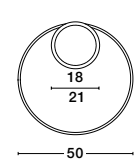

FULINE • 9348071
Triac Dimmable
Gold Leaf Aluminium
& Acrylic
LED 32 Watt 230 Volt
2320Lm 3000K IP20
D: 50 H: 5 cm