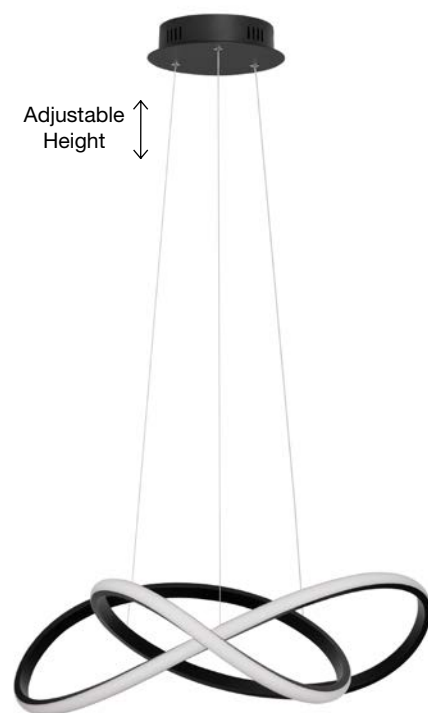

LED WARM WHITE DRIVER INCL.

AMARA - 9248108
Triac Dimmable

Sandy Black Aluminium
& Acrylic
LED 54 Watt 230 Volt
2800Lm 3000K IP20
D: 68 H: 120 cm

AMARA - 9248107

Sandy Black Aluminium
& Acrylic
LED 28 Watt 230 Volt
1600Lm 3000K IP20
D: 56 H: 120 cm