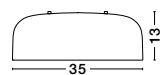

ET 5268051

PERLETO - 526806

Metal & Acrylic Diffuser
 Matt Black Steel Outside
 Matt White Inside
 LED E27 3x12 Watt 230 Volt
 IP20 Bulb Excluded
 D: 48 H: 15 cm

ET 8268061

PERLETO - 826806

Metal & Acrylic Diffuser
 Matt White Outside
 Matt White Inside
 LED E27 2x12 Watt 230 Volt
 IP20 Bulb Excluded
 D: 35 H: 13 cm