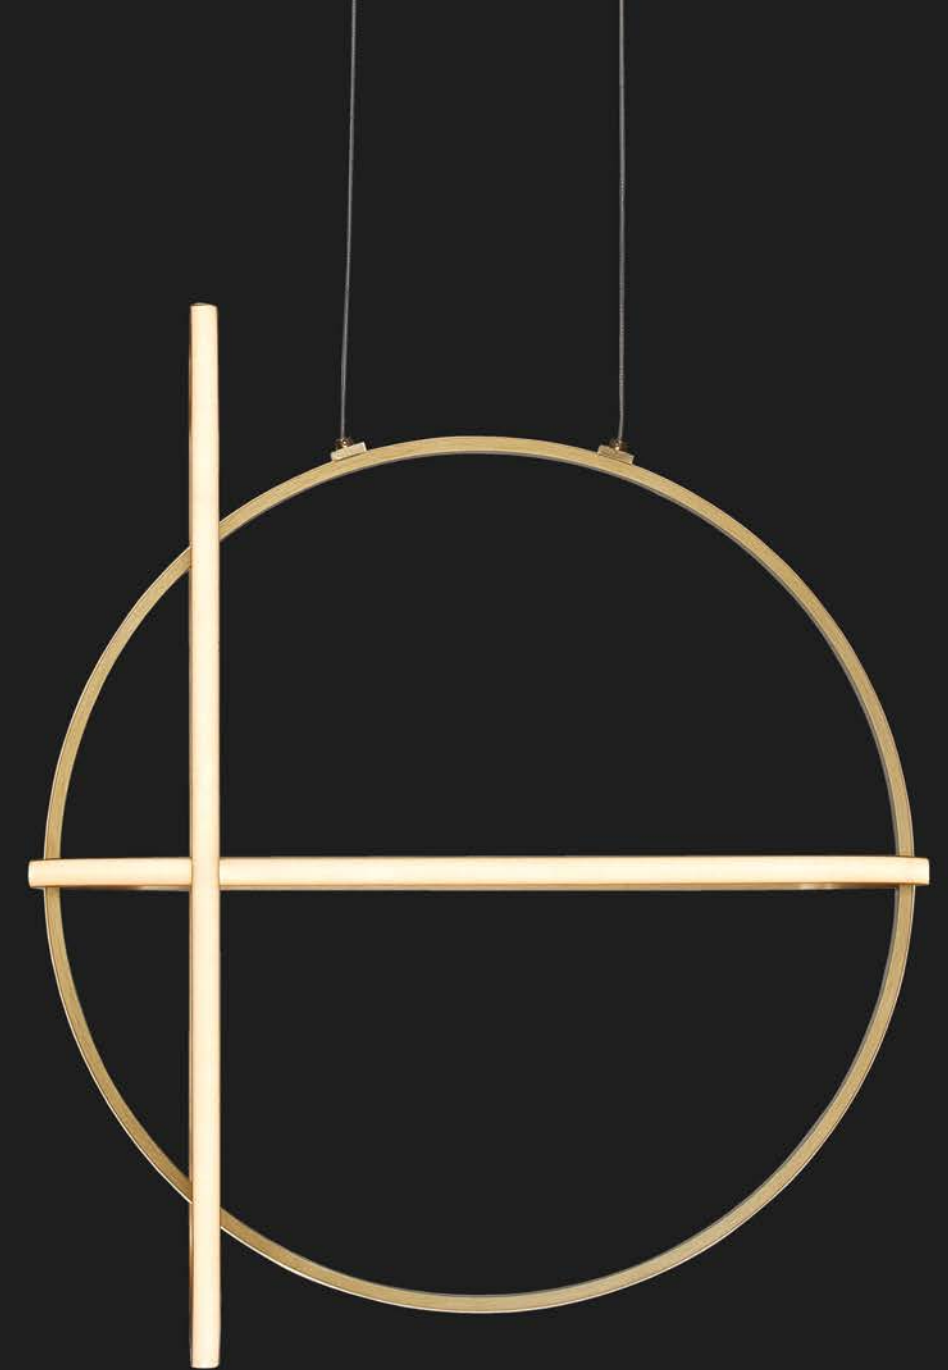

ARTE . 9110352
Triac Dimmable
Gold Aluminium
& Acrylic
LED 56 Watt 230 Volt
4441Lm 3000K IP20
L: 64 W: 44 H1: 25.8 H2: 120 cm

LED WARM WHITE DRIVER INCL.