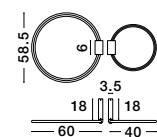

GARVE - 9085246
Triac Dimmable
Sandy White Aluminium
LED 70 Watt 220-240 Volt
3150Lm 3000K IP20
D1: 60 D2:40 H: 20 cm