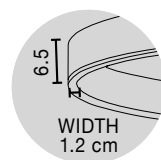

MOTIF . 9530201 - 3000K Triac Dimmable
9530219 - 2700-6000K Changing CCT & Dimming

Sandy Black Aluminium
& Acrylic
LED 72 Watt 5250Lm
230 Volt IP20
D: 120 H: 250 cm

CONTROLLER . 9530224
Remote control for
change CCT & Dimming

MOTIF . 9530204 - 3000K Triac Dimmable
9530222 - 2700-6000K Changing CCT
& Dimming

Sandy Black Aluminium
& Acrylic
LED 80 Watt 6000Lm
230 Volt IP20
D: 150 H: 250 cm