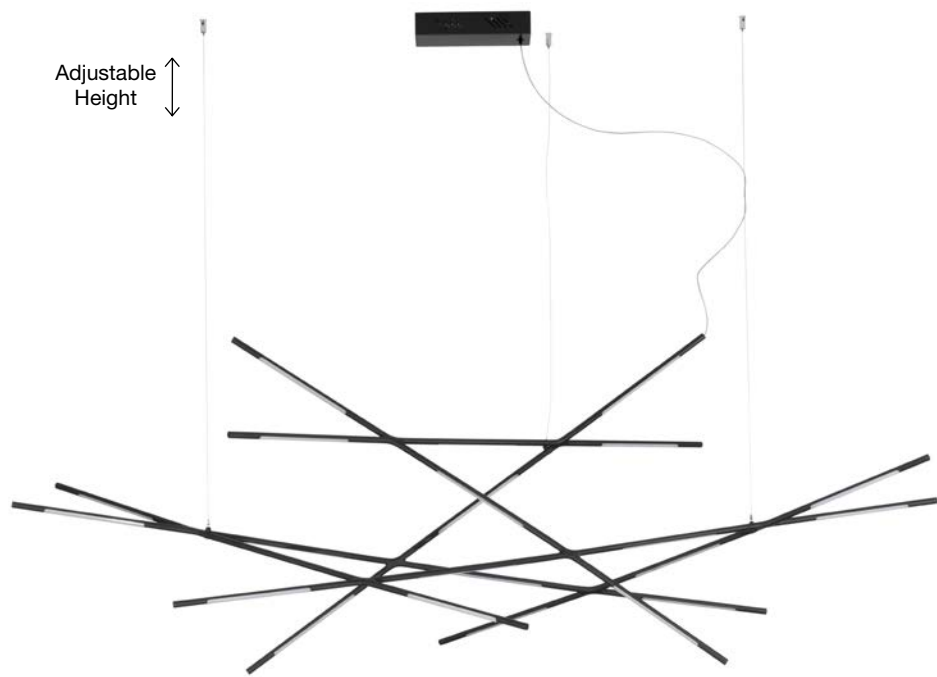

Adjustable Height

RACCIO - 9695213
 Triac Dimmable
 Black Metal & Acrylic
 LED 27 Watt 230 Volt
 1308Lm 3000K IP20
 L: 115 W: 53 H: 200 cm

ALSO YOU CAN DO

Two Options Of Height
 81 - 52.5 cm

Rotating & Adjustable

RACCIO - 9180780
 Triac Dimmable
 Black Metal & Acrylic
 LED 48 Watt 230 Volt
 3633Lm 3000K IP20
 Included Two parts
 Of Metal 33 & 43 cm
 L: 84 W: 80 H: 81 cm

Rotating & Adjustable

RACCIO - 9180761
 Triac Dimmable
 Black Metal & Acrylic
 LED 32 Watt 230 Volt
 2304Lm 3000K IP20
 L: 84 W: 77 H: 25.5 cm