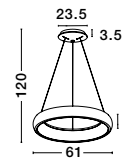

ALBI - 8105601 D

Triac Dimmable
Sandy White Aluminium
& Acrylic
LED 52 Watt 230 Volt
2685Lm 3000K IP20
D: 61 H: 120 cm