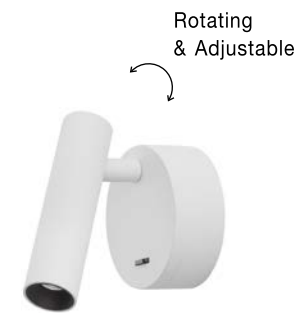

CLIP - 9030201
Sandy White Aluminium
LED Philips 3 Watt
Switch On/Off
190Lm 3000K IP20
D: 8 W: 3.4 H: 11 cm

CLIP - 9030202
Sandy Black Aluminium
LED Philips 3 Watt
Switch On/Off
190Lm 3000K IP20
D: 8 W: 3.4 H: 11 cm

**ANTI
GLARE
NETWORK**

Rotating & Adjustable

LAREDO - 8140521
White Aluminium
Adjustable
Switch On/Off
LED Samsung 3 Watt
190Lm 3000K IP20
L: 11 W: 9 H: 11 cm

Rotating & Adjustable

LAREDO - 8140522
Chrome Aluminium
Adjustable
Switch On/Off
LED Samsung 3 Watt
190Lm 3000K IP20
L: 11 W: 9 H: 11 cm

Rotating & Adjustable

LAREDO - 8140523
Black Aluminium
Adjustable
Switch On/Off
LED Samsung 3 Watt
190Lm 3000K IP20
L: 11 W: 9 H: 11 cm

Rotating & Adjustable

CLIP - 9030203
Satin Brass Aluminium
LED Philips 3 Watt
Switch On/Off
190Lm 3000K IP20
D: 8 W: 3.4 H: 11 cm