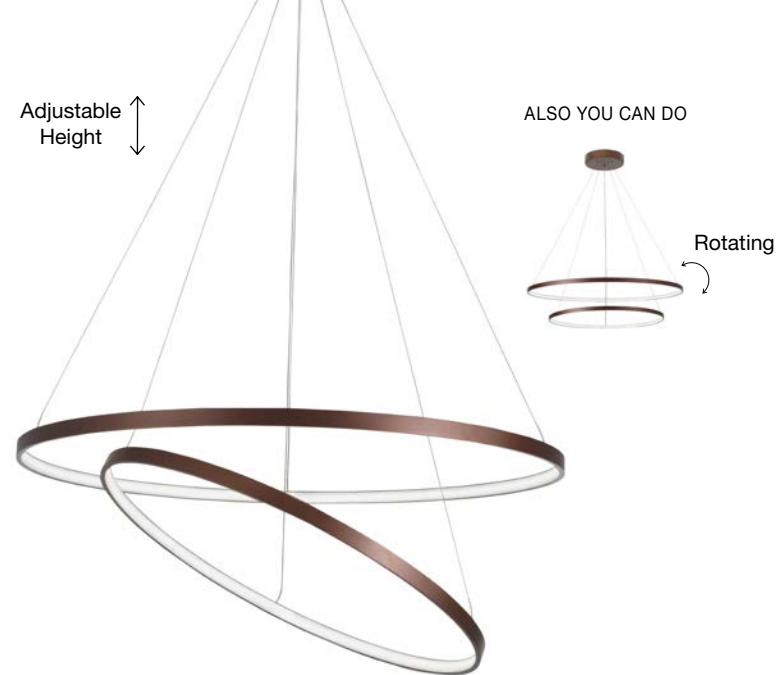

FERROL - 6265003

Triac Dimmable
Coffee Brown Aluminium & Acrylic
LED 99 Watt 230 Volt
5449Lm 3000K IP20
D: 80 H: 130 cm