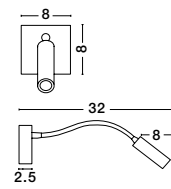

MADISON - 8128204

Black Aluminium
Adjustable
Switch On/Off
LED Samsung 3 Watt
190Lm 3000K IP20
L: 32 W: 8 H: 8 cm