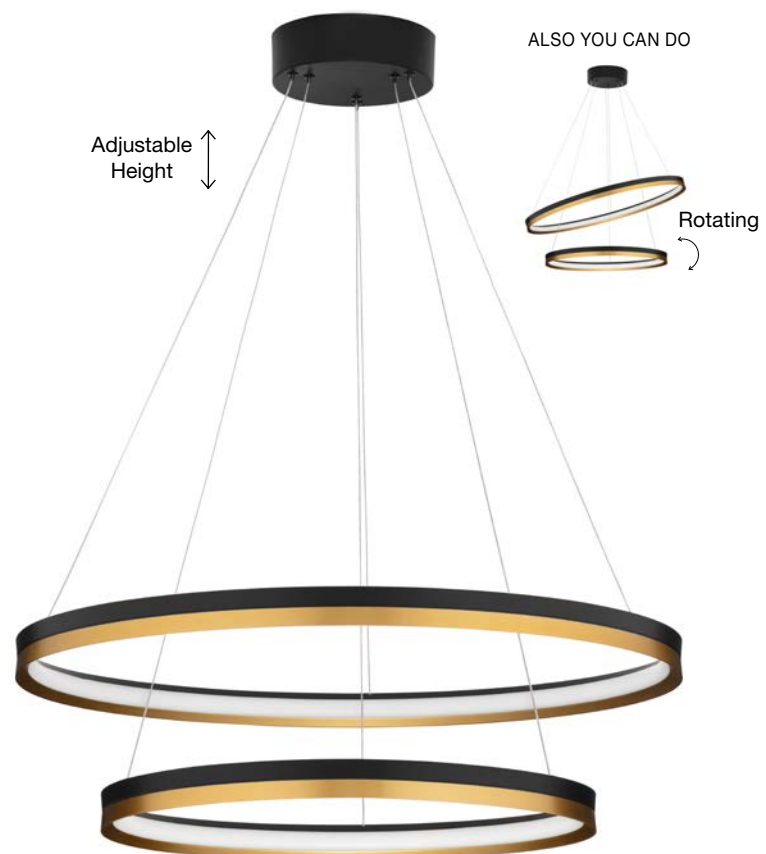

Adjustable Height

WIDTH
3 cm

CANTRIA - 9695238

Triac Dimmable

Black & Brass Gold Metal & Acrylic

LED 33 Watt 230 Volt

4580Lm 3000K IP20

D: 60 H: 150 cm

Adjustable Height

ALSO YOU CAN DO

CANTRIA - 9695239

Triac Dimmable

Black & Brass Gold Metal & Acrylic

LED 98 Watt 230 Volt

7643Lm 3000K IP20

D: 80 H: 150 cm