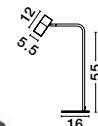

PONGO - 9010225

Sandy Black & Gold Aluminium
LED GU10 1x10 Watt
220-240 Volt
IP20 Bulb Excluded
Cable Length: 165 cm
D: 16 H: 55 cm