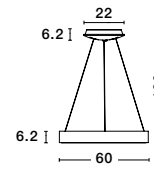

RANDO SMART - 9453043
CCT Dimmable - Wireless
Sandy White Aluminium
& Acrylic
LED 50 Watt 230 Volt
2864Lm 3000K - 4000K IP20
D: 60 H: 120 cm