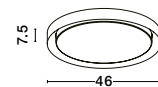

TROY - 9053592

Triac Dimmable
Matt Black Metal
& Acrylic Diffuser
LED 40 Watt 230 Volt
2200Lm 3000K IP20
D: 46 H: 7.5 cm