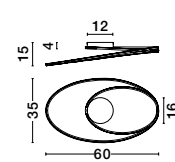

VIARREGIO - 9500710
Matt Black Aluminium & Acrylic
LED 28 Watt 230 Volt
1950Lm 3000K IP20
D: 60 W: 35 H: 15 cm

LED WARM WHITE DRIVER INCL.