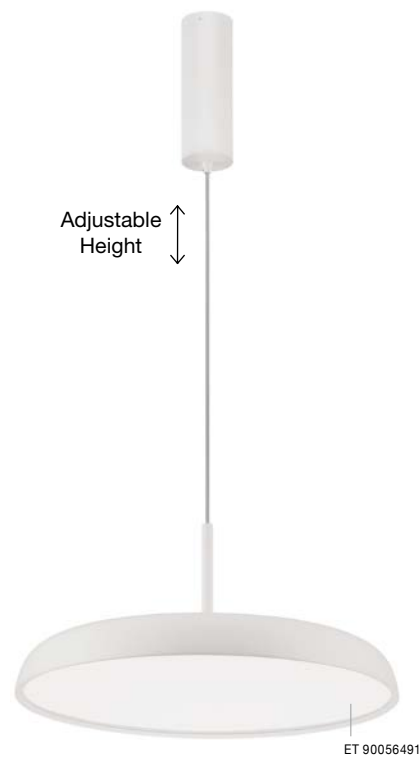

ET 90056491

LINUS . 9005648 · 3000K Triac Dimmable
9005659 · 2700-4000K CCT Dimmable

Sandy White Aluminium & Acrylic
LED 40 Watt 220-240 Volt
2541Lm IP20
Remote Control Included
D: 45 H: 150 cm

LED DRIVER INCL. CCT 2700-4000K