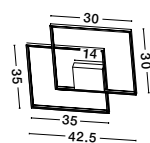

PORTO - 9364035

Triac Dimmable

Sandy Black Steel Aluminium & Acrylic
LED 30 Watt 230 Volt
2030Lm 3000K IP20
L: 42.5 W: 42.5 H: 6 cm