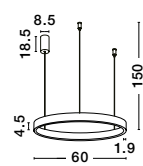

ELOWEN - 9345660

Triac Dimmable

Sandy Black Aluminium
& Acrylic
LED 60 Watt 220 Volt
2552Lm 3000K IP20
Up & Down Light
D: 60 H: 150 cm