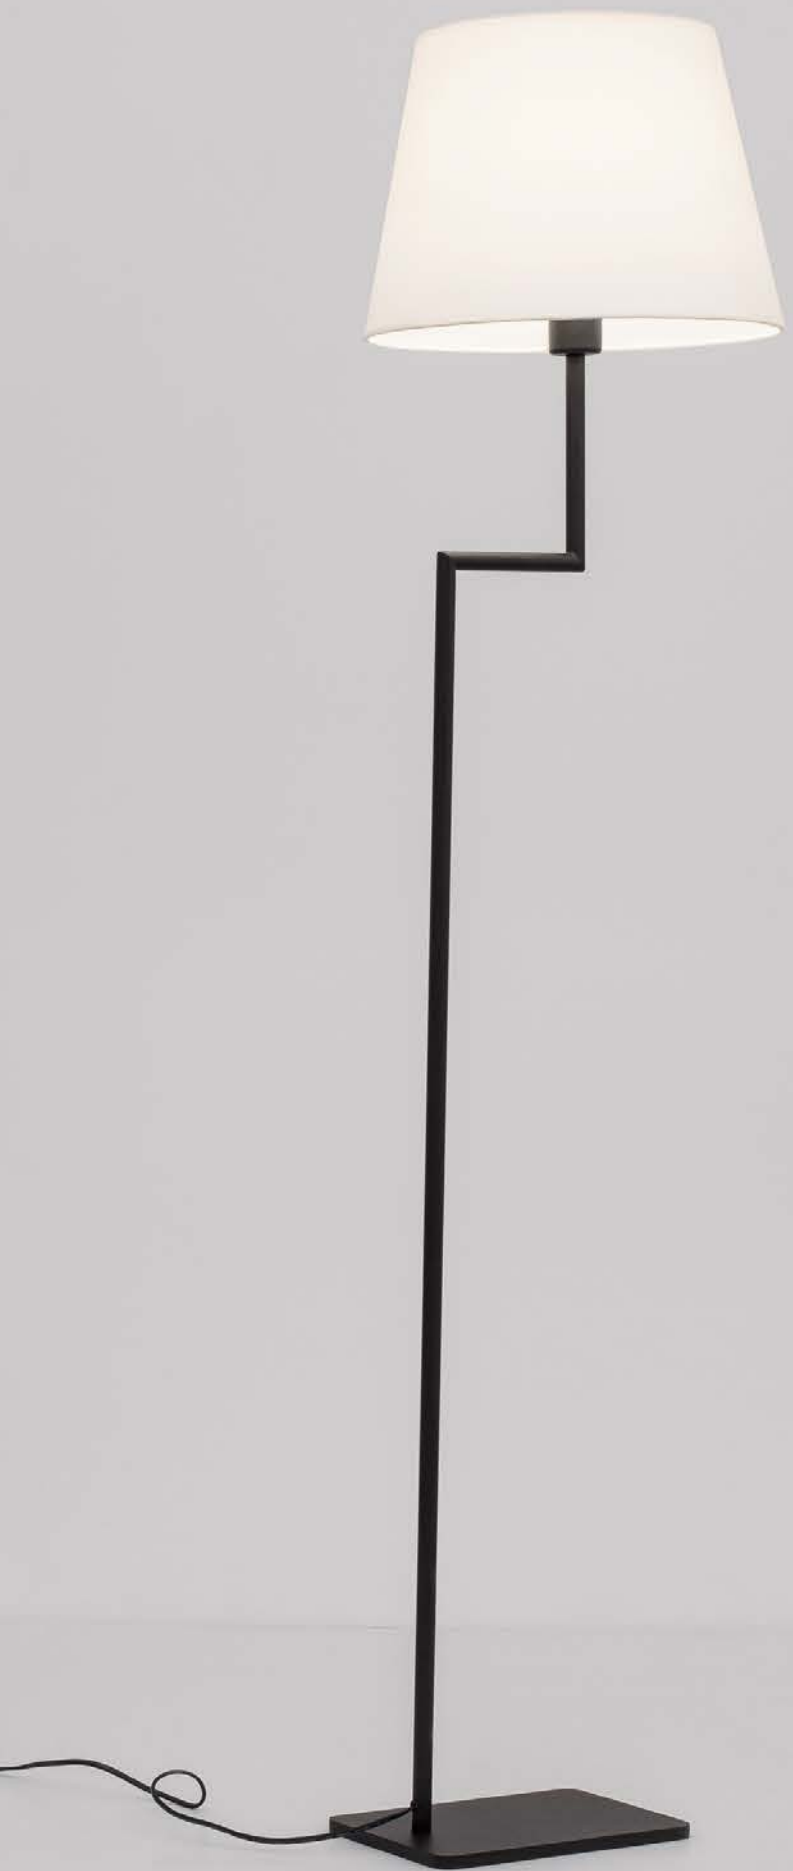

GL 99195321

Adjustable

JOLINE - 9919531

Sandy Black Metal & Aluminium
White Opal Glass
Switch On/Off
LED 6 Watt 450 Lm
Samsung 1x3 Watt 200Lm
230 Volt 3200K IP20
Cable Length: 150 cm
L: 26 W: 13.5 H: 55 cm