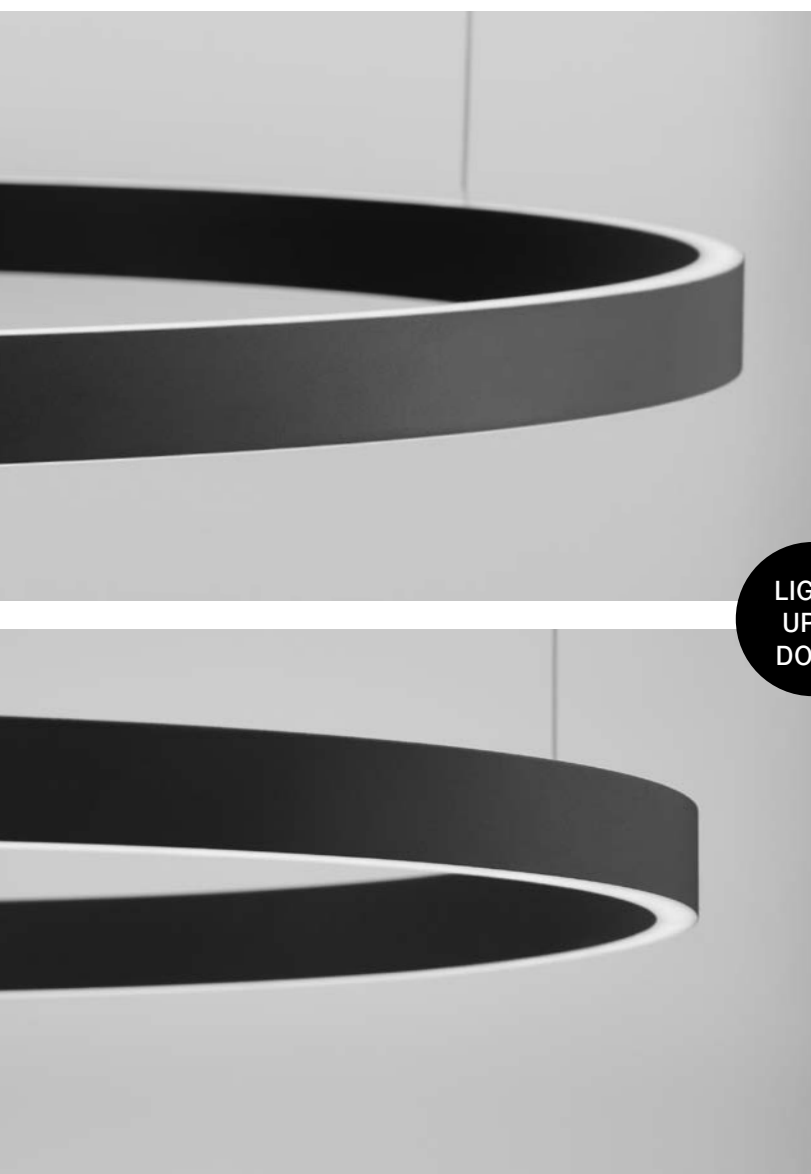

ELOWEN - 9345660

Triac Dimmable

Sandy Black Aluminium
& Acrylic
LED 60 Watt 220 Volt
2552Lm 3000K IP20
Up & Down Light
D: 60 H: 150 cm

WIDTH
1.9 cm

ELOWEN - 9345664

Triac Dimmable

Sandy Black Aluminium
& Acrylic
LED 77 Watt 220 Volt
3326Lm 3000K IP20
Up & Down Light
D: 80 H: 150 cm

LIGHT
UP &
DOWN

ELOWEN - 9345668

Triac Dimmable

Sandy Black Aluminium
& Acrylic
LED 106 Watt 230 Volt
4899Lm 3000K IP20
Up & Down Light
D: 98 H: 200 cm