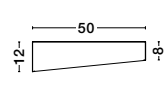

MAGGIO - 9111361
Sandy Black Aluminium
Matt White Acrylic Diffuser
LED 60 Watt 230 Volt
4280Lm 3000K IP20
D: 50 H: 12 cm