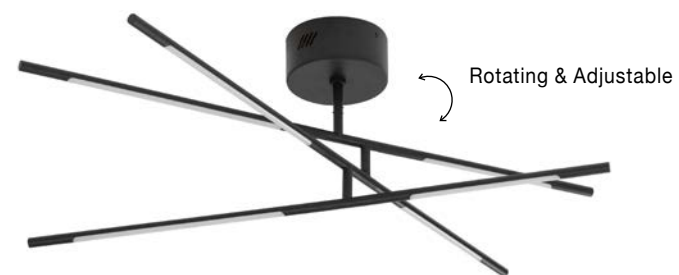

Rotating & Adjustable

RACCIO - 9180761
Triac Dimmable
Black Metal & Acrylic
LED 32 Watt 230 Volt
2304Lm 3000K IP20
L: 84 W: 77 H: 25.5 cm