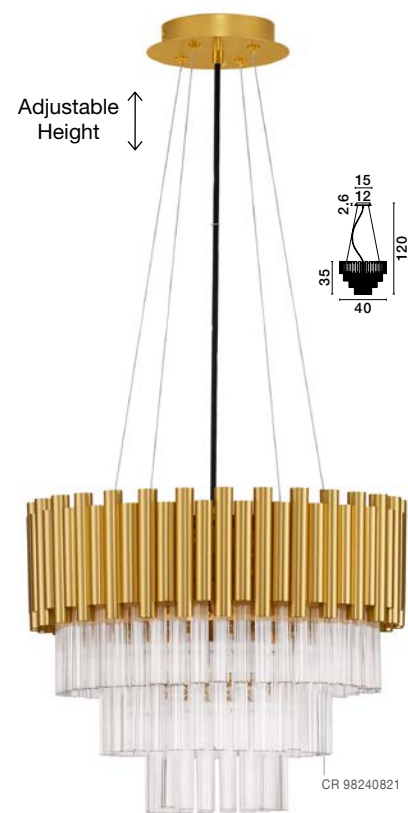

Adjustable Height

CR 90501301

CR 90501302

GRANE - 9050130

Gold Metal & Crystal
LED E14 8x5 Watt 230 Volt
IP20 Bulb Excluded
L: 80 W: 30 H: 120 cm

MAGNOLIA - 9824080
 Gold Aluminum & Crystal (96 pcs)
 LED E14 5x5 Watt 230 Volt
 IP20 Bulb Excluded
 D: 39 H1: 35 H2: 120 cm

CR 98240821

CR 98240821

MAGNOLIA - 9824082
 Gold Aluminum & Crystal (21 pcs)
 LED E14 2x5 Watt 230 Volt
 IP20 Bulb Excluded
 L: 24 W: 16.3 H: 26.5 cm

Adjustable Height

CR 98240821

MAGNOLIA - 9824081
 Gold Aluminum & Crystal (120 pcs)
 LED E14 6x5 Watt 230 Volt
 IP20 Bulb Excluded
 D: 50 H1: 35 H2: 120 cm