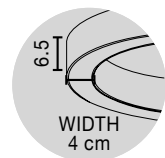

STING . 9558603

Triac Dimmable
Sandy White Aluminium & Acrylic
LED 50 Watt 230 Volt
2968Lm 3000K IP20
D: 80 H: 200 cm