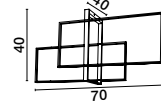

CLEA - 9086026
Gold Aluminium
& Acrylic
LED 26 Watt 220-240 Volt
3772Lm 3000K IP20
L: 70 W: 40 H: 40 cm