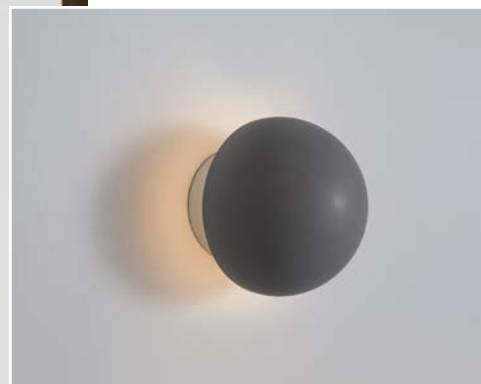

NETUNE . 9831050
White Gypsum
& White Aluminium
LED 6 Watt 220-240 Volt
160Lm 3000K IP20
D: 11 W: 9.6 H: 7.5 cm

LED ☒ WARM WHITE ☒ DRIVER INCL.

NETUNE . 9831051
Gray Concrete
& White Aluminium
LED 6 Watt 220-240 Volt
160Lm 3000K IP20
D: 11 W: 9.6 H: 7.5 cm

LED ☒ WARM WHITE ☒ DRIVER INCL.

GL 9577010

ZERO . 9577010
Gray Concrete
& Opal Glass
LED G9 1x5 Watt 230 Volt
IP20 Bulb Excluded
D: 10 H: 20 cm

BULB EXCL.

GL 9577011

ZERO . 9577011
White Gypsum
& Opal Glass
LED G9 1x5 Watt 230 Volt
IP20 Bulb Excluded
D: 10 H: 20 cm

BULB EXCL.