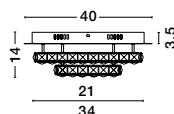

QUENTIN - 83399203

Chrome & White Aluminium
K9 Crystal
LED 28 Watt 230 Volt
1560Lm 3000K IP20
D: 40 H: 14 cm