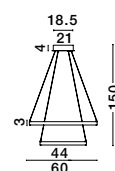

Adjustable Height

Rotating

LEON - 9501430

Triac Dimmable

Gold Leaf Aluminium & Acrylic

LED 83 Watt 230 Volt

5597Lm 3000K IP20

D1: 61 D2: 45 D3: 35.5 H: 150 cm

Adjustable Height

Rotating

LEON - 8100281

Gold Leaf Aluminium & Acrylic

LED 67 Watt 230 Volt

3643Lm 3000K IP20

D1: 60 D2: 44 H: 150 cm

WIDTH
1.2 cm

LEON - 8100282

Gold Leaf Aluminium & Acrylic

LED 42 Watt 230 Volt

3529Lm 3000K IP20

L: 64 W: 45 H: 14 cm

LEON - 9512110

Gold Leaf Aluminium & Acrylic

LED 23 Watt 230 Volt

1760Lm 3000K IP20

D: 29 H: 143 cm