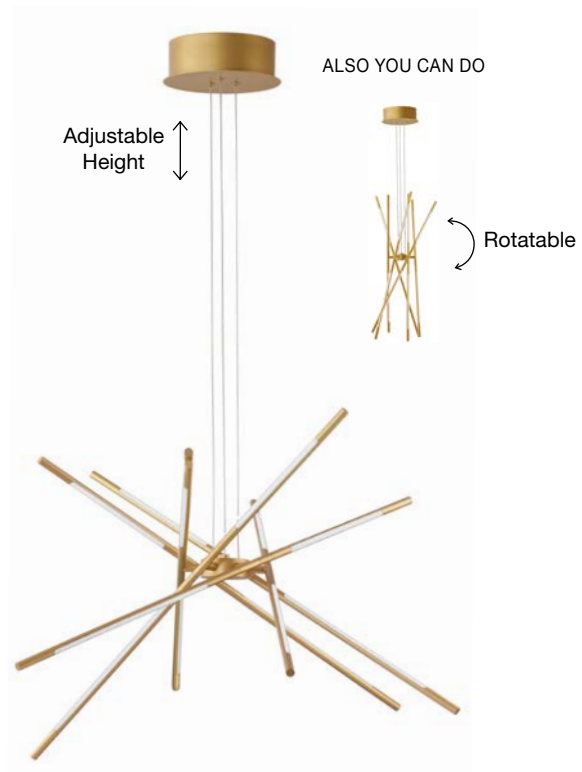

RACCIO - 9180713
Triac Dimmable
Brass Gold Metal & Acrylic
LED 50 Watt 230 Volt
2438Lm 3000K IP20
L: 94.5 W: 94.5 H: 21 cm

RACCIO - 9695215
Triac Dimmable
Brass Gold Metal & Acrylic
LED 109 Watt 230 Volt
6868Lm 3000K IP20
Included Remote Control
L: 180.5 W: 75 H: 200 cm

9695215-9180782
Included
Remote control

RACCIO - 9180782
Triac Dimmable
Brass Gold Metal & Acrylic
LED 68 Watt 230 Volt
5397Lm 3000K IP20
Included Remote Control
D: 85 H1: 31 H2: 120 cm