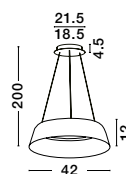

Adjustable Height

Adjustable Height

GIRISH - 9248109

Triac Dimmable
Gold Stainless Steel & Acrylic
LED 41 Watt 230 Volt
2000Lm 3000K IP20
D: 60 H: 120 cm

ALBA - 9345656
 Triac Dimmable
 Sandy Black Aluminium Outside
 Champaign Gold Inside
 LED 42 Watt 230 Volt
 1279Lm 3000K IP20
 D: 42 H: 200 cm