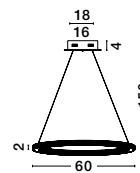

CILION - 9011138
Triac Dimmable
Brass Gold Aluminium
& Acrylic
LED 43 Watt 230 Volt
2729Lm 3000K IP20
D: 60 H: 150 cm