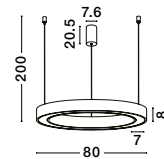

MORBIDO - 9345641

CCT Dimmable
Sandy White Aluminium
& Acrylic
LED 59 Watt 230 Volt
4076Lm 2700K - 4000K IP20
Remote Control Included
D: 80 H: 200 cm