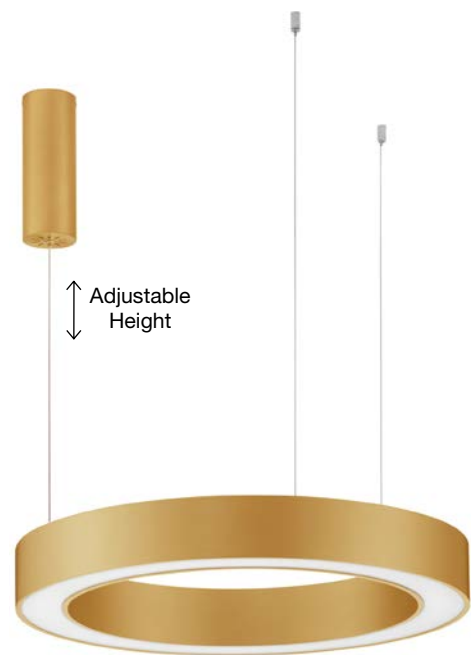

Powered by
tuya

MORBIDO - 9345640
CCT Dimmable

Brass Gold Aluminium
& Acrylic
LED 48 Watt 230 Volt
3268Lm 2700K - 4000K IP20
Remote Control Included
D: 60 H: 200 cm