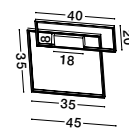

PORTO - 9364034

Triac Dimmable

Sandy White Steel Aluminium & Acrylic
LED 30 Watt 230 Volt
2030Lm 3000K IP20
L: 45 W:45 H: 4 cm