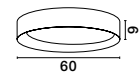

STAKE - 9345528
Triac Dimmable

Sandy White Aluminium
Wood & Acrylic
LED 50 Watt 220-240 Volt
3166Lm 3000K IP20
D: 60 H: 9 cm