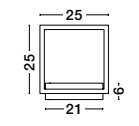

9756719-9756720-9756721
Included
Remote control

Adjustable Height

CORNICE - 9142765
 Triac Dimmable
 Sandy Black Aluminium & Acrylic
 LED 91 Watt 230 Volt
 4860Lm 3000K IP20
 L: 120 H: 50 H2: 160 cm

CORNICE - 9421751
 Sandy Black Aluminium & Acrylic
 LED 18 Watt 230 Volt
 1080Lm 3000K IP20
 L: 21 W: 6 H: 25 cm