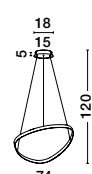

ARIES - 9357062

Triac Dimmable
Sandy White Aluminium
& Acrylic
LED 33 Watt 230 Volt
2177Lm 3000K IP20
D: 74 H: 120 cm