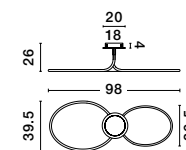

ALSO YOU CAN DO

Adjustable

EMIL - 9349062

Triac Dimmable
 Sandy White Aluminium
 & Acrylic
 LED 30 Watt 230 Volt
 2300Lm 3000K IP20
 D: 45 W: 35 H: 21.5 cm

LED WARM WHITE DRIVER INCL.

FUNGO . 9357086

Triac Dimmable
 Gold Leaf Aluminium & Acrylic
 LED 47 Watt 230 Volt
 2630Lm 3000K IP20
 L: 98 H: 26 cm