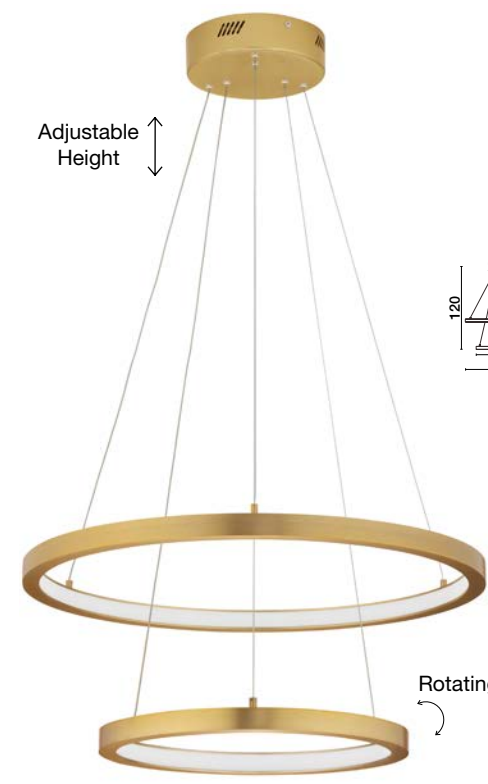

EMPATIA - 9172866
Triac Dimmable
Brass Gold Aluminium & Acrylic
LED 60 Watt 230 Volt
1755Lm 3000K IP20
D1: 60 D2: 40 H: 120 cm

LED WARM WHITE DRIVER INCL.