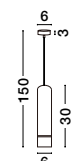

ESCA - 9387004

Sandy White Aluminium & Acrylic
LED GU10 1x10 Watt IP20
220-240 Volt Bulb Excluded
D: 6 H1: 30 H2: 150 cm