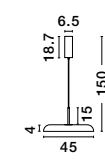

ET 90056491

LINUS . 9005650 · 3000K Triac Dimmable
9005661 · 2700-4000K CCT Dimmable

Champagne Gold Aluminium & Acrylic
LED 40 Watt 220-240 Volt
2541Lm IP20
Remote Control Included
D: 45 H: 150 cm

LED DRIVER INCL. CCT 2700-4000K