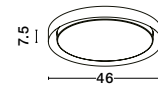

ET 90812701

VELA - 9081260
 Triac Dimmable
 Sandy White Outside
 Coffee Inside
 Aluminium & Acrylic
 LED 30 Watt 230 Volt
 1665Lm 3000K IP20
 D: 45 H: 9.5 cm

ET 90535911

TROY - 9053591

Triac Dimmable
Matt White Metal
& Acrylic Diffuser
LED 40 Watt 230 Volt
2200Lm 3000K IP20
D: 46 H: 7.5 cm