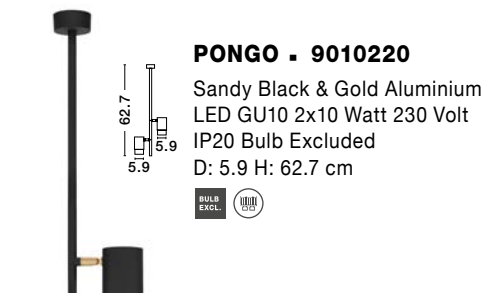

PONGO - 9010216

Sandy Black & Gold Aluminium
LED GU10 1x10 Watt 230 Volt
IP20 Bulb Excluded
D: 5.9 H: 62.2 cm