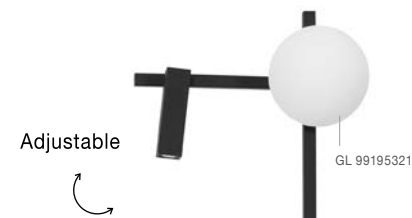

GL 99195321

Adjustable

JOLINE - 9919532

Sandy Black Metal & Aluminium
White Opal Glass
Switch On/Off
LED 6 Watt 450Lm
Samsung 1x3 Watt 200Lm
230 Volt 3200K IP20
Cable Length: 170 cm
L: 26.5 W: 16.5 H: 150 cm