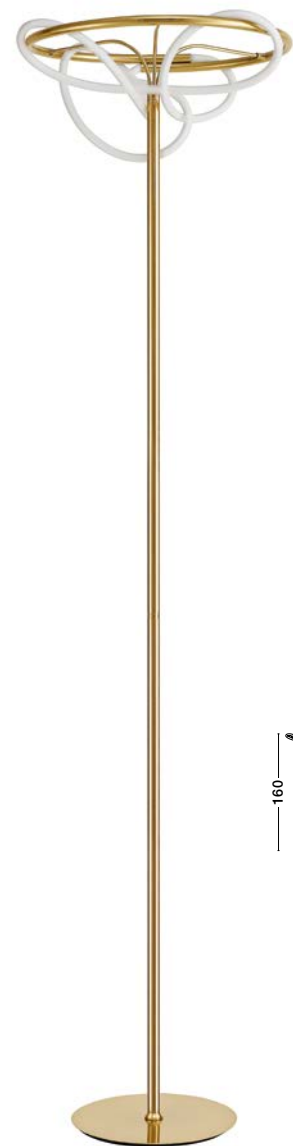

TIRIAC - 9548106

Gold Aluminium
& Acrylic
LED 31 Watt 230 Volt
2784Lm 3000K IP20
L: 40 H: 160 cm