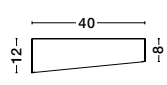

MAGGIO - 9111261
Sandy Black Aluminium
Matt White Acrylic Diffuser
LED 24 Watt 230 Volt
2280Lm 3000K IP20
D: 40 H: 12 cm