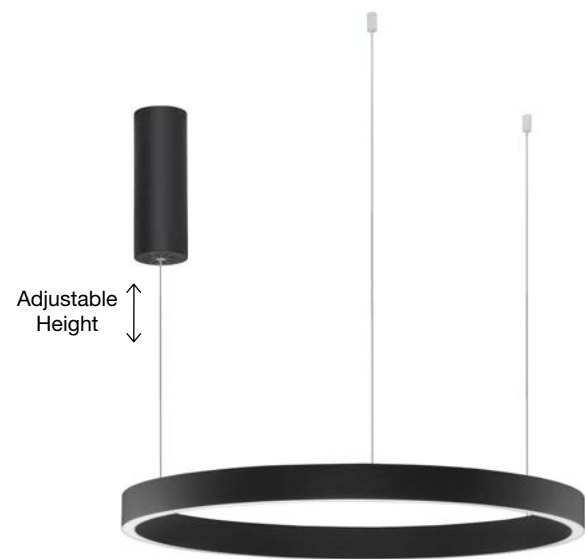

ELOWEN - 9345660

Triac Dimmable

Sandy Black Aluminium
& Acrylic
LED 60 Watt 220 Volt
2552Lm 3000K IP20
Up & Down Light
D: 60 H: 150 cm

WIDTH
1.9 cm

ELOWEN - 9345664

Triac Dimmable

Sandy Black Aluminium
& Acrylic
LED 77 Watt 220 Volt
3326Lm 3000K IP20
Up & Down Light
D: 80 H: 150 cm

LIGHT
UP &
DOWN

ELOWEN - 9345668

Triac Dimmable

Sandy Black Aluminium
& Acrylic
LED 106 Watt 230 Volt
4899Lm 3000K IP20
Up & Down Light
D: 98 H: 200 cm