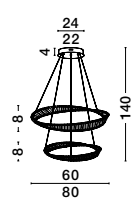

AURELIA - 9333063

Triac Dimmable
Gold Metal & Crystal
LED 72W 230 Volt
6351Lm 3500K
IP20 Class I
D: 80 H: 150 cm