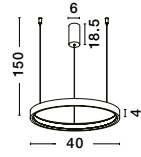

WIDTH
2 cm

Adjustable Height

PERRINE . 9345614
 Triac Dimmable
 Brushed Champagne Silver Aluminium & Acrylic
 LED 22 Watt 230 Volt
 1540Lm 3000K IP20
 D: 40 H: 150 cm

Adjustable Height

PERRINE . 9345618
 Triac Dimmable
 Brushed Champagne Silver Aluminium & Acrylic
 LED 40 Watt 230 Volt
 2800Lm 3000K IP20
 D: 60 H: 150 cm