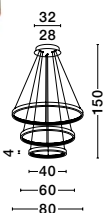

PRESTON - 9862853

Triac Dimmable
Antique Gold Brass
Aluminium & Acrylic
LED 112 Watt 230 Volt
4731Lm 3000K IP20
D: 80 H: 150 cm