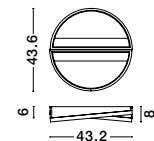

ELIZE - 9248114

Triac Dimmable

Black & Brass Gold Steel
& Aluminium & Silicon
LED 28 Watt 230 Volt
1550Lm 3000K IP20
D:43.2 W: 43.6 H: 8 cm