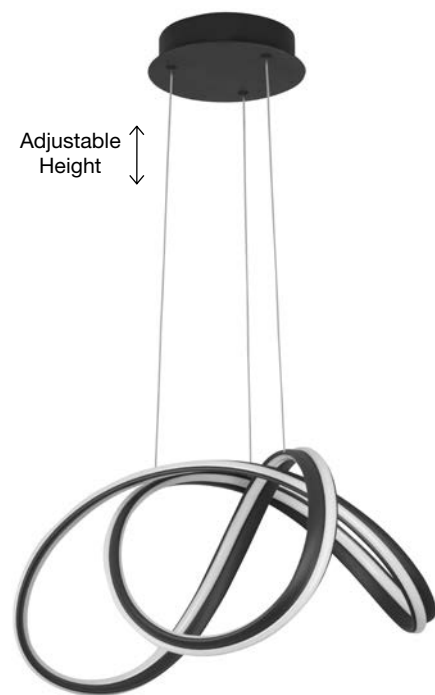

TRUNO - 9104722
Triac Dimmable
Sandy Black Aluminium
& Acrylic
LED 60 Watt 230 Volt
4746Lm 3000K IP20
D: 52 H: 120 cm

LED WARM WHITE DRIVER INCL.