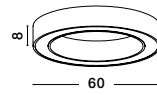

MORBIDO . 9345632

CCT Dimmable

Sandy White Aluminium
& Acrylic

LED 48 Watt 230 Volt
3730Lm 2700K - 4000K IP20
Remote Control Included
D1: 60 D2: 46 H:8 cm