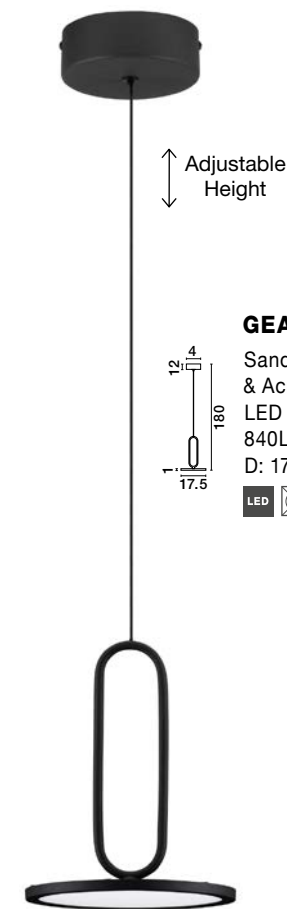

WIRO - 9080131
Sandy Black Aluminium
& Acrylic
LED 11 Watt 230 Volt
770Lm 3000K IP20
L: 20 W: 1 H: 150 cm

WIRO - 9080132
Sandy Black Aluminium
& Acrylic
LED 11 Watt 230 Volt
770Lm 3000K IP20
L: 10 W: 1 H: 38 H2: 150 cm

GEA - 9501208
Sandy Black Aluminium
& Acrylic
LED 12 Watt 220-240 Volt
840Lm 3000K IP20
D: 17.5 H: 180 cm

GEA - 9501207
Sandy Black Aluminium
& Acrylic
LED 8 Watt 220-240 Volt
560Lm 3000K IP20
D: 13 H: 180 cm