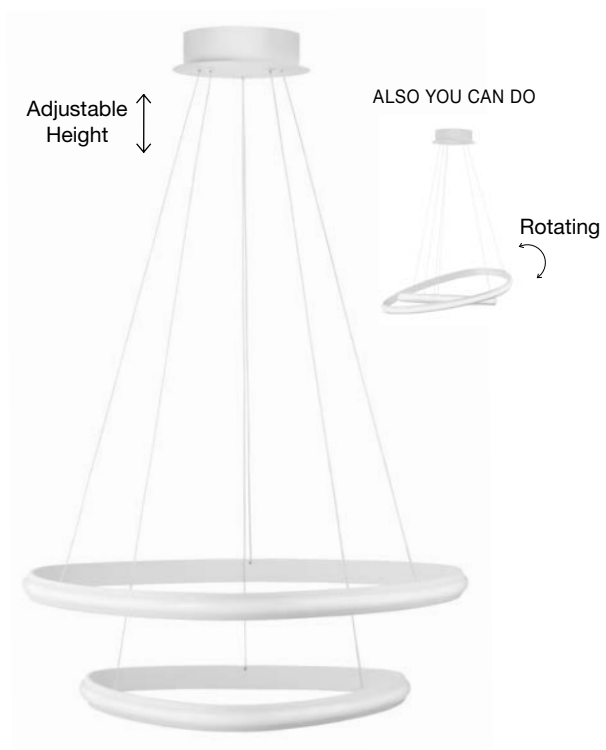

ARIES - 9357061

Triac Dimmable
Sandy White Aluminium
& Acrylic
LED 45 Watt 230 Volt
2364Lm 3000K IP20
D: 59 H: 120 cm