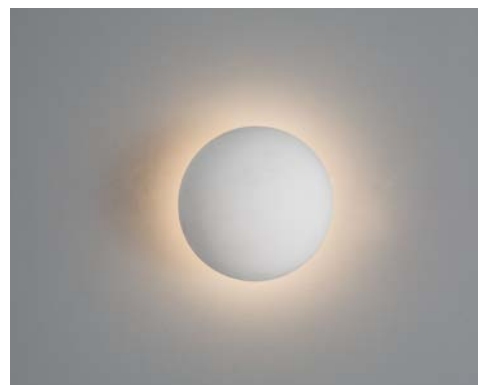

NETUNE . 9831050
White Gypsum
& White Aluminium
LED 6 Watt 220-240 Volt
160Lm 3000K IP20
D: 11 W: 9.6 H: 7.5 cm

LED ☒ WARM WHITE ☒ DRIVER INCL.

NETUNE . 9831051
Gray Concrete
& White Aluminium
LED 6 Watt 220-240 Volt
160Lm 3000K IP20
D: 11 W: 9.6 H: 7.5 cm

LED ☒ WARM WHITE ☒ DRIVER INCL.

GL 9577010

ZERO . 9577010
Gray Concrete
& Opal Glass
LED G9 1x5 Watt 230 Volt
IP20 Bulb Excluded
D: 10 H: 20 cm

BULB EXCL.

GL 9577011

ZERO . 9577011
White Gypsum
& Opal Glass
LED G9 1x5 Watt 230 Volt
IP20 Bulb Excluded
D: 10 H: 20 cm

BULB EXCL.