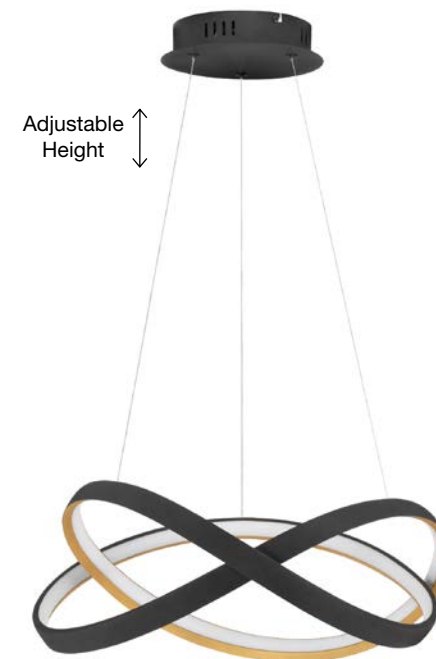

ODREY - 9756717
CCT Dimmable
Sandy Black & Gold
Aluminium & Acrylic
LED 40 Watt 220-240 Volt
2033Lm IP20
2700K - 3500K - 5000K
D: 50 H: 120 cm

Included
Remote control on
CCT model