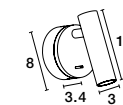

Rotating & Adjustable