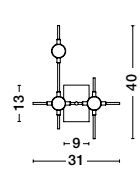

ATOMO - 9180673

Gold Metal & Acrylic
LED 9 Watt 230 Volt
605Lm 3000K IP20
L: 31 W: 3.5 H: 40 cm