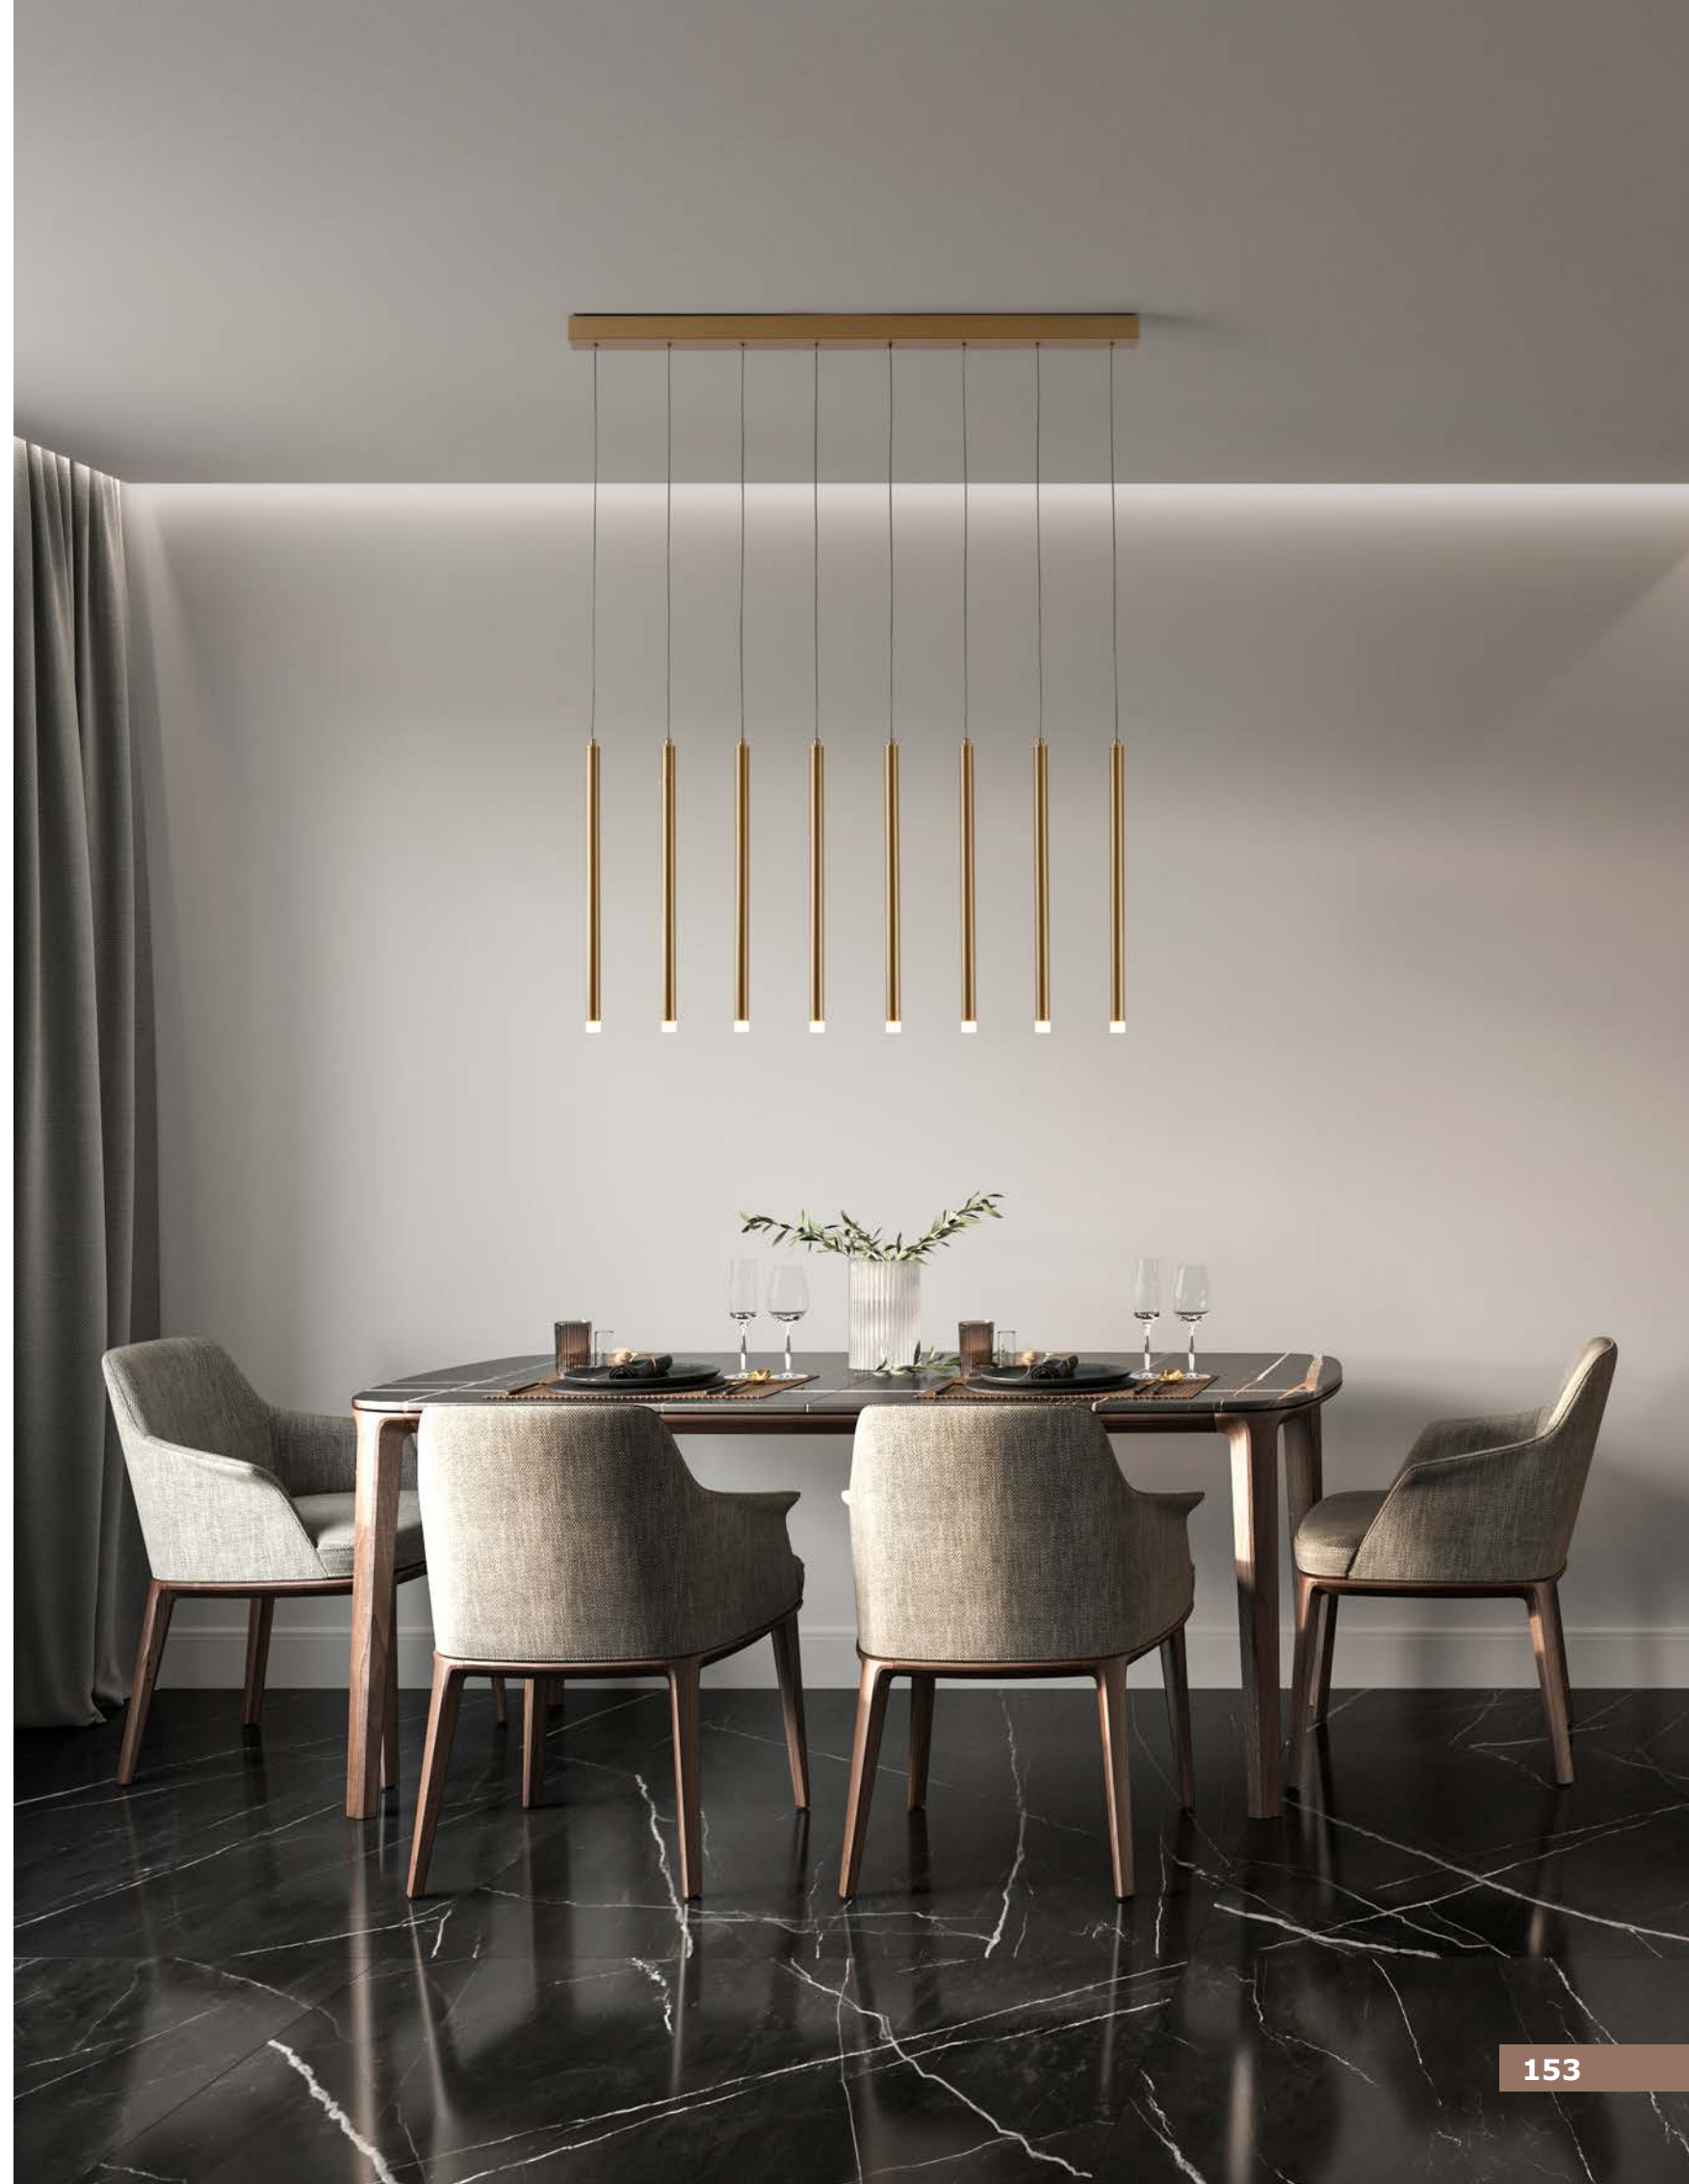

TRIMLE - 9287918

Gold Aluminium & Acrylic
LED 3 Watt 230 Volt
271Lm 3000K IP20
D: 2.5 H1: 50 H2: 150 cm

TRIMLE - 9287919

Gold Aluminium & Acrylic
LED 3 Watt 230 Volt
271Lm 3000K IP20
D: 2.5 H1: 70 H2: 150 cm

TRIMLE - 9287940

Triac Dimmable
Brushed Gold Aluminium & Acrylic
LED 26 Watt 230 Volt
1861Lm 3000K IP20
D: 50 H: 220 cm

TRIMLE - 9287930

Brushed Gold Aluminium & Acrylic
LED 21 Watt 230 Volt
1581Lm 3000K IP20
L: 100 W: 8 H1: 50 H2: 180 cm