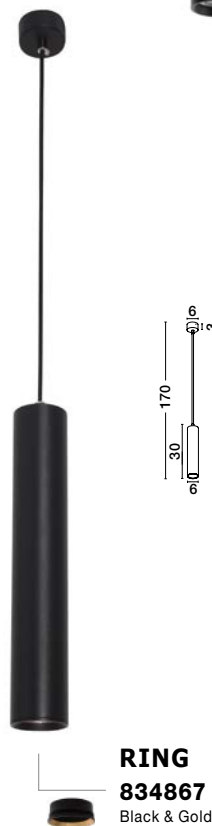

GIA - 834870
Sandy Black Aluminium
LED GU10 1x10 Watt 230 Volt
IP20 Bulb Excluded
D: 6 H1: 30 H2: 170 cm

RING
834867
Black & Gold