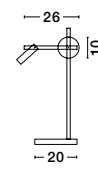

GL 99195321

Adjustable

JOLINE - 9919531

Sandy Black Metal & Aluminium
White Opal Glass
Switch On/Off
LED 6 Watt 450 Lm
Samsung 1x3 Watt 200Lm
230 Volt 3200K IP20
Cable Length: 150 cm
L: 26 W: 13.5 H: 55 cm