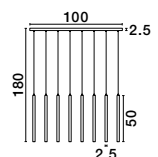

TRIMLE - 9287930

Brushed Gold Aluminium & Acrylic
LED 21 Watt 230 Volt
1581Lm 3000K IP20
L: 100 W: 8 H1: 50 H2: 180 cm