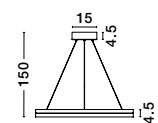

CANTRIA - 9695238

Triac Dimmable

Black & Brass Gold Metal & Acrylic

LED 33 Watt 230 Volt

4580Lm 3000K IP20

D: 60 H: 150 cm