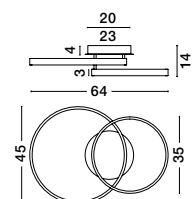

Adjustable Height

Rotating

LEON - 8100281

Gold Leaf Aluminium & Acrylic

LED 67 Watt 230 Volt

3643Lm 3000K IP20

D1: 60 D2: 44 H: 150 cm

WIDTH
1.2 cm