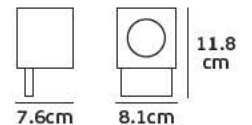

VK/02128

Product Models

Code	Model	Box
75169-358694	VK/02128/AN/W ■ Anthracite. 3000K. 90lm. 1w. 28°. CRI>83	36pcs
75169-359694	VK/02128/G/W ■ Grey. 3000K. 90lm. 1w. 28°. CRI>83	36pcs

Details

AC Driver 12-24V (Included). Watt 1w. Beam Angle 28°. CRI>83. Type of Led CREE. Lifetime 30.000hrs. Working temperature -20°C→45°C. No Dimmable. Material Die-cast Aluminium. 2 years guarantee.

IP65. 1w.

VK/02123

Product Models

Code	Model	Box
75169-352694	VK/02123/AN/W ■ Anthracite. 3000K. 656lm. 10w. 26°. CRI>83	4pcs

Details

AC Driver 200-240V (Included). Watt 10w. Beam Angle 26°. CRI>83. Type of Led COB. Lifetime 30.000hrs. Working temperature -20°C→45°C. No Dimmable. Material Die-cast Aluminium. 2 years guarantee.

IP65. 10w.