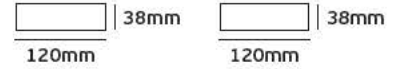

Details

Voltage 90-250V. Watt 10w. Material Metallic. 2 years guarantee.

IP67. 10w.

VK/30E

Product Models

Code	Model	Box
78000-590719	VK/A12-30E 2.5A. 30w. 12V.	10pcs
78000-606719	VK/A24-30E 1.25A. 30w. 24V.	10pcs