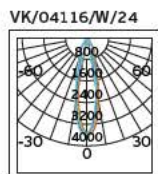

Details

Voltage 220-240V. Watt 20w. Type of LED COB Epistar. Beam angle 24°. Working temperature -25°C→ 45°C. Lifetime 35.000hrs. 3-phase adapter. Material Aluminium. 2 years guarantee.

IP20. 15w.