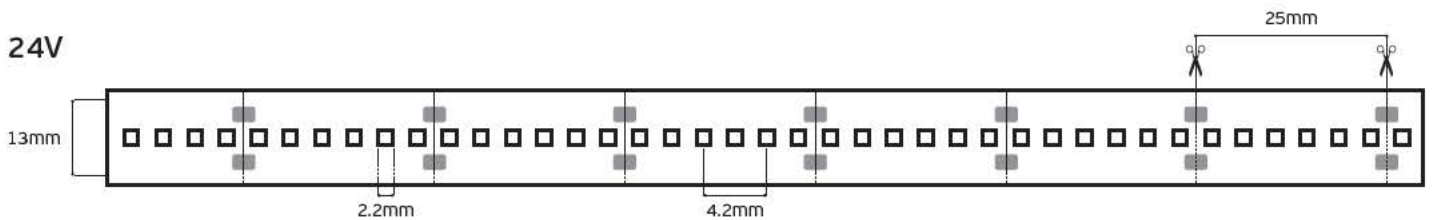

VK/24/2216W/.../240

Product Models

Code	Model	Voltage	Color	Lumen	Brand	CRI	Power	Box
78001-719724	VK/24/2216W/927/240	24V	2700K	2750lm/m	EPISTAR	CRI>90	24w/m	5m/roll
78001-720724	VK/24/2216W/930/240	24V	3000K	2750lm/m	EPISTAR	CRI>90	24w/m	5m/roll
78001-721724	VK/24/2216W/940/240	24V	4000K	2750lm/m	EPISTAR	CRI>90	24w/m	5m/roll

Details

Led type SMD 2216. Watt 24w/m. Led qty 240pcs/m. Tape on back 3M. Working temperature -10°C → 40°C. Storage temperature -20°C → 60°C.

5 years guarantee   **Super bright!!!**