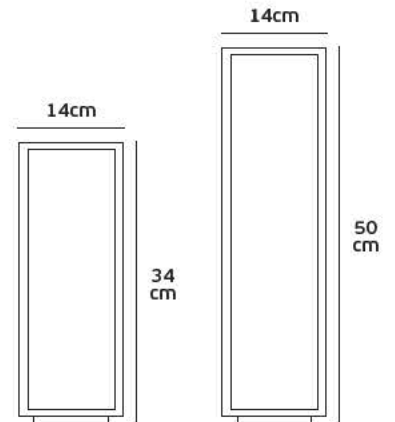

Details

AC 220-240V. Watt 7w. Beam Angle 66°. CRI>85. Type of Led SMD. Lifetime 30.000hrs. Working temperature -20°C→40°C. No Dimmable. Material Die-cast aluminium, opal PC. 2 years guarantee.

IP54. 7w.