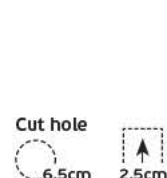

Details

AC Driver 220-240V (Included). Watt 10w. Beam Angle 348°. CRI>80. Type of Led SMD 2835. Lifetime 30.000hrs. No Dimmable. Working temperature -20°C→45°C. Material Aluminium. 2 years guarantee.

IP54. 10w.