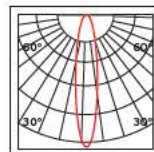

VK/04205TR/6

Product Models

Code	Model	Box
71164-011721	VK/04205TR/W/6/B ■ Black sand. 3000K. 756lm. 12w. <i>bridgelux</i>. led. 8°. CRI>90	20pcs
71164-045721	VK/04205TR/C/6/B ■ Black sand. 4000K. 756lm. 12w. <i>bridgelux</i>. led. 8°. CRI>90	20pcs

Details

Led magnetic track light DC Driver 24V. Watt 12w. Beam Angle 8°. Type of Led *bridgelux*. Lifetime 50.000hrs. Working temperature < 45°C. Material Aluminium. 2 years guarantee.

IP20. 12w.

VK/04206TR

Code	Model	Box
71164-012721	VK/04206TR/W/LIN/B ■ Black sand. 3000K. 348lm. 10w. <i>bridgelux</i>. led. 18°. CRI>90	30pcs
71164-039721	VK/04206TR/C/LIN/B ■ Sand Black. 4000K. 348lm. 10w. <i>bridgelux</i>. led. 18°. CRI>90	30pcs

Details

Led magnetic track light DC Driver 24V. Watt 10w. CRI>90. Beam Angle 18°. Type of Led *bridgelux*. Lifetime 50.000hrs. Working temperature < 45°C. Material Aluminium. 2 years guarantee.

IP20. 10w.