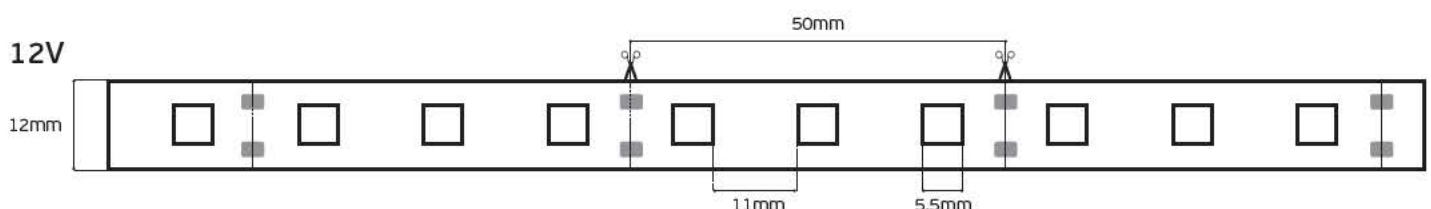

VK/5050W/60 24V

Product Models

Code	Model	Voltage	Color	Light Output	CRI	Power	Box
78001-279123	VK/24/5050W/WW/60	24V	2700K	1440lm/m	CRI>80	14.4w/m	5m/roll
78001-280123	VK/24/5050W/W/60	24V	3000K	1440lm/m	CRI>80	14.4w/m	5m/roll
78001-281123	VK/24/5050W/C/60	24V	4000K	1440lm/m	CRI>80	14.4w/m	5m/roll
78001-282123	VK/24/5050W/D/60	24V	6000K	1440lm/m	CRI>80	14.4w/m	5m/roll
78001-283123	VK/24/5050W/BL/60	24V	BLUE	1.008lm/m	CRI>80	14.4w/m	5m/roll

Details

Led type SMD 5050. Watt 14.4w/m. Led qty 60pcs/m. CRI>80. Tape on back 3M. Working temperature -25°C → 60°C. Storage temperature -40°C → 80°C. 2 years guarantee.

VK/5050W/60 12V

Product Models

Code	Model	Voltage	Color	Light Output	CRI	Power	Box
78001-242123	VK/12/5050W/WW/60	12V	2700K	1440lm/m	CRI>80	14.4w/m	5m/roll
78001-232123	VK/12/5050W/W/60	12V	3000K	1440lm/m	CRI>80	14.4w/m	5m/roll
78001-233123	VK/12/5050W/C/60	12V	4000K	1440lm/m	CRI>80	14.4w/m	5m/roll
78001-234123	VK/12/5050W/D/60	12V	6000K	1440lm/m	CRI>80	14.4w/m	5m/roll
78001-235123	VK/12/5050W/BL/60	12V	BLUE	1.008lm/m	CRI>80	14.4w/m	5m/roll
78001-267123	VK/12/5050W/A/60	12V	AMBER	1.008lm/m	CRI>80	14.4w/m	5m/roll
78001-268123	VK/12/5050W/P/60	12V	PURPLE	1.008lm/m	CRI>80	14.4w/m	5m/roll

Details

Led type SMD 5050. Watt 14.4w/m. Led qty 60pcs/m. CRI>80. Tape on back 3M. Working temperature -25°C → 60°C. Storage temperature -40°C → 80°C. 2 years guarantee.