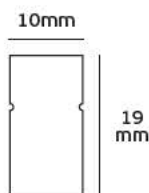

Details

RGB: Led type SMD 5050. Watt 9w/m. Led qty 96pcs/m. COLORS: Led type SMD 2835. Watt 9w/m. Led qty 140pcs/m. CRI>80. Working temperature -25°C → 60°C. Storage temperature -40°C → 80°C. 2 years guarantee. Silicon, metallic brackets and end-cups including in the package