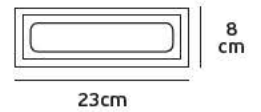

Details

Voltage 220-240V. Watt 4.4w. CRI>80. Type of Led SMD 3014. Beam Angle 120°. Lifetime 50.000hrs. Clicks 50.000. No Dimmable. Working temperature -20°C→30°C. Material ABS+PC. 1 year guarantee.

IP65. 4.4w.