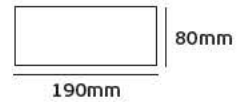

## Details

Voltage 180-240V. Watt 100w. Material Metallic. 2 years guarantee.

IP67. 100w.