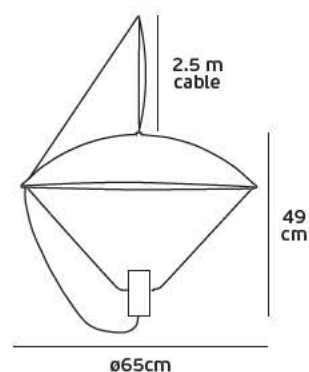

VK/04256PE

Product Models

Code	Model	Box
75169-005741	VK/04256PE/6R ■ Green+white. GU10.	1pc

Details

AC 220-240V. Max Watt 7w. Base GU10. Color Green metal shade with white inside.
Cable Black textile. Material Metal.

IP20. GU10

VK/04257PE

Product Models

Code	Model	Box
75169-006741	VK/04257PE/W □ White. GU10.	1pc

Details

AC 220-240V. Max Watt 7w. Base GU10. Color White metal shade with white inside.
Cable Black textile. Material Metal.

IP20. GU10