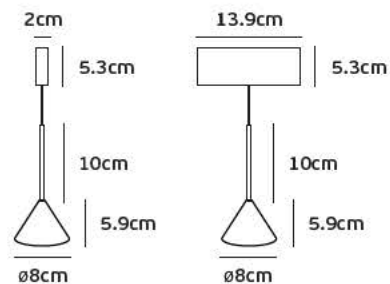

VK/04382/CE/B

Product Models

Code	Model	Box
71164-120721	VK/04382/CE/B ■ Black sand. 3000K. 350lm. 6w. <i>bridgelux</i>. led. 24°. CRI>90	1pc

Details

Led magnetic track Pendant Light DC driver 48V (included). Watt 6w. CRI>90.
IP Rating IP20. Type of Led *bridgelux*. E6 CA with driver. Dimmable 1-10V. Lifetime 50.000hrs.
Working temperature < 45°C. Material Aluminium. 2 years guarantee.

IP20. 6w.