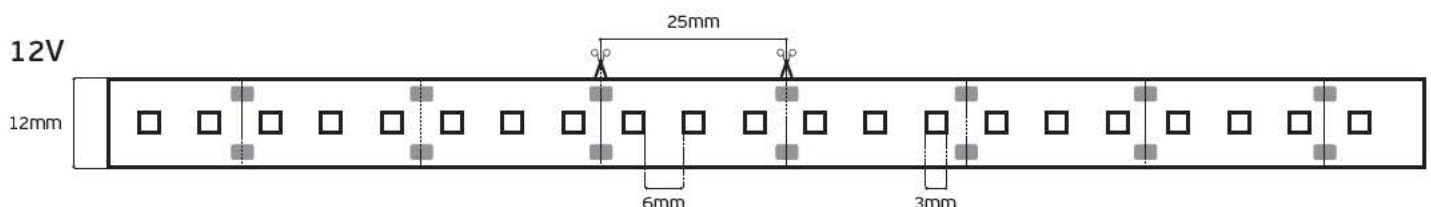

Details

Led type SMD 3528. Watt 9.68w/m. Led qty 120pcs/m. CRI>80. Tape on back 3M. Working temperature -25°C → 60°C. Storage temperature -40°C → 80°C. 2 years guarantee.

IP68. 9.68w/m. 12V

**VK/5050W/60 24V**