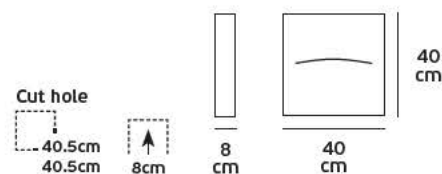

Details

Voltage 240V. Max watt 40w. G9. Material Gypsum. Possibility to paint.