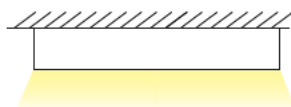

Details

Voltage 220-240V. Type of LED **TRIDONIC**. Beam angle 120°. CRI>80. Clicks 50.000. Working temperature -25°C→ 45°C. Lifetime 50.000hrs. Material Aluminium. No dimmable but can be dimmable after contact with our headquarter sales department.

5 years guarantee