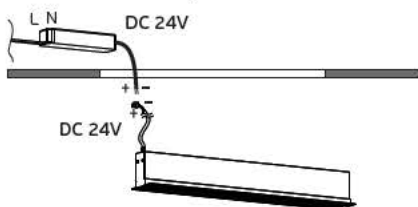

4a. Check cut out size, then cut the hole in position.

4b. Connect driver output side with track line.