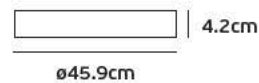

Details

AC Driver 220-240V (included). Watt 20w/30w. CRI>90. Type of Led *bridgelux.* 2835 with driver. No Dimmable. Lifetime 50.000 hrs. Working temperature < 45°C. Material Aluminium. Recessed Trimless ceiling. 2 years guarantee.

IP20. 20w/30w.