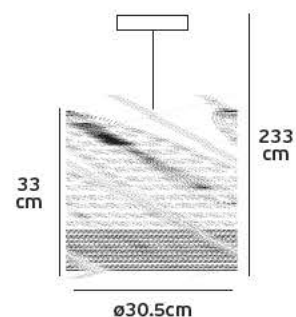

VK/03118PE

VK/03119PE

Product Models

Code	Model	Box
75169-222115	VK/03118PE/B ■ Black. E27. Max 60w.	1pc
75169-223115	VK/03118PE/GD ■ Gold. E27. Max 60w.	1pc

Product Models

Code	Model	Box
75169-224115	VK/03119PE/B ■ Black. E27. Max 60w.	1pc
75169-225115	VK/03119PE/GD ■ Gold. E27. Max 60w.	1pc

Details

Voltage 240V. Max watt 60w. E27. Working temperature -20°C ~ 40°C.
Cable 2m black fabric cable + black ceiling plate. Material Metal.

Details

Voltage 240V. Max watt 60w. E27. Working temperature -20°C ~ 40°C.
Cable 2m black fabric cable + black ceiling plate. Material Metal.

IP20. E27.

IP20. E27.