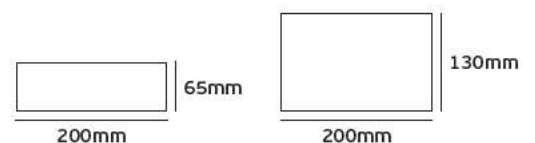

Details

Voltage 170-250V. Watt 600w. Material Metallic. 2 years guarantee.

IP20. 600w.