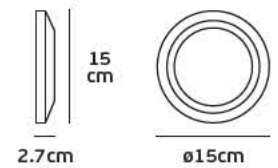

Details

Voltage 220-240V. Watt 4w. CRI>80. Type of Led SMD 3014. Beam Angle 120°. Lifetime 50.000hrs. Clicks 50.000. No Dimmable. Working temperature -20°C→30°C. Material ABS+PC. 1 year guarantee.