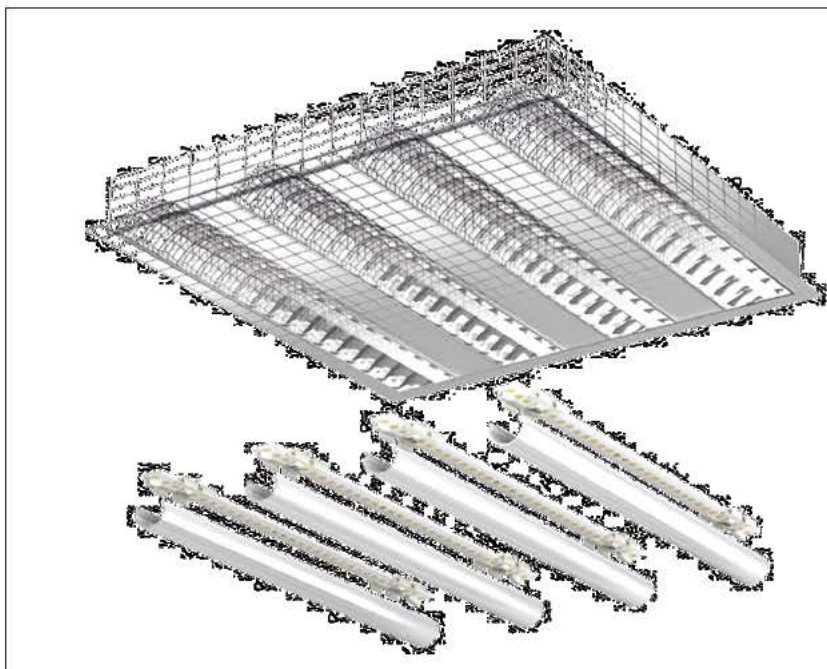

VK/04286/900/3/W/C