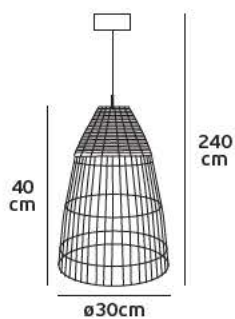

Details

Voltage 240V. Max watt 60w. E27. Working temperature -20°C ~ 40°C. Cable 2 m white fabric cable + white ceiling plate. Material Bamboo.

⏚ ⚡ IP20. E27.