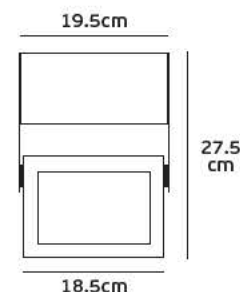

VK/04107

Product Models

Code	Model	Box
64174-285128	VK/04107/W/W □ White. 3000K. 3.775lm. 55w. 90°. CRI>80	1pc
64174-231128	VK/04107/W/C □ White. 4000K. 3.775lm. 55w. 90°. CRI>80	1pc
64174-286128	VK/04107/B/W ■ Black. 3000K. 3.775lm. 55w. 90°. CRI>80	1pc
64174-276128	VK/04107/B/C ■ Black. 4000K. 3.775lm. 55w. 90°. CRI>80	1pc

Details

Voltage 220-240V. Watt 45w. Type of LED SMD 2835. Beam angle 90°. Working temperature -25°C→ 45°C. Lifetime 50.000hrs. 3-phase adapter. Material Aluminium. 2 years guarantee.

IP20. 45w.

VK/04081

Product Models

Code	Model	Box
64174-220128	VK/04081/W/W/24 □ White. 3000K. 2.100lm. 30w. 24°. CRI>80	1pc
64174-221128	VK/04081/W/C/24 □ White. 4000K. 2.100lm. 30w. 24°. CRI>80	1pc
64174-222128	VK/04081/B/W/24 ■ Black. 3000K. 2.100lm. 30w. 24°. CRI>80	1pc
64174-223128	VK/04081/B/C/24 ■ Black. 4000K. 2.100lm. 30w. 24°. CRI>80	1pc

Details

Voltage 220-240V. Watt 30w. Type of LED COB Epistar. Beam angle 24°. Clicks 25.000. Working temperature -25°C→ 45°C. Lifetime 25.000hrs. 3-phase adapter. Material Aluminium. 3 years guarantee.

IP20. 30w.