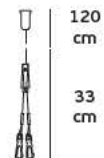

VK/04019/SRK
Set of 2 ropes

Product Models

Code	Model	Box
63158-221123	VK/04019/SRK Set of 2 ropes for LED panel VK/04019.	1pc

Details

Set of 2 ropes for LED panel VK/04019. Material Steel, Aluminium.

VK/04041/SRK
Set of 3 ropes

Product Models

Code	Model	Box
63158-222123	VK/04041/SRK Set of 3 ropes for LED panel VK/04041.	1pc

Details

Set of 3 ropes for LED panel VK/04041. Material Steel, Aluminium.