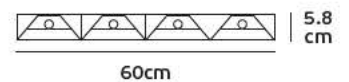

Parabolic detail