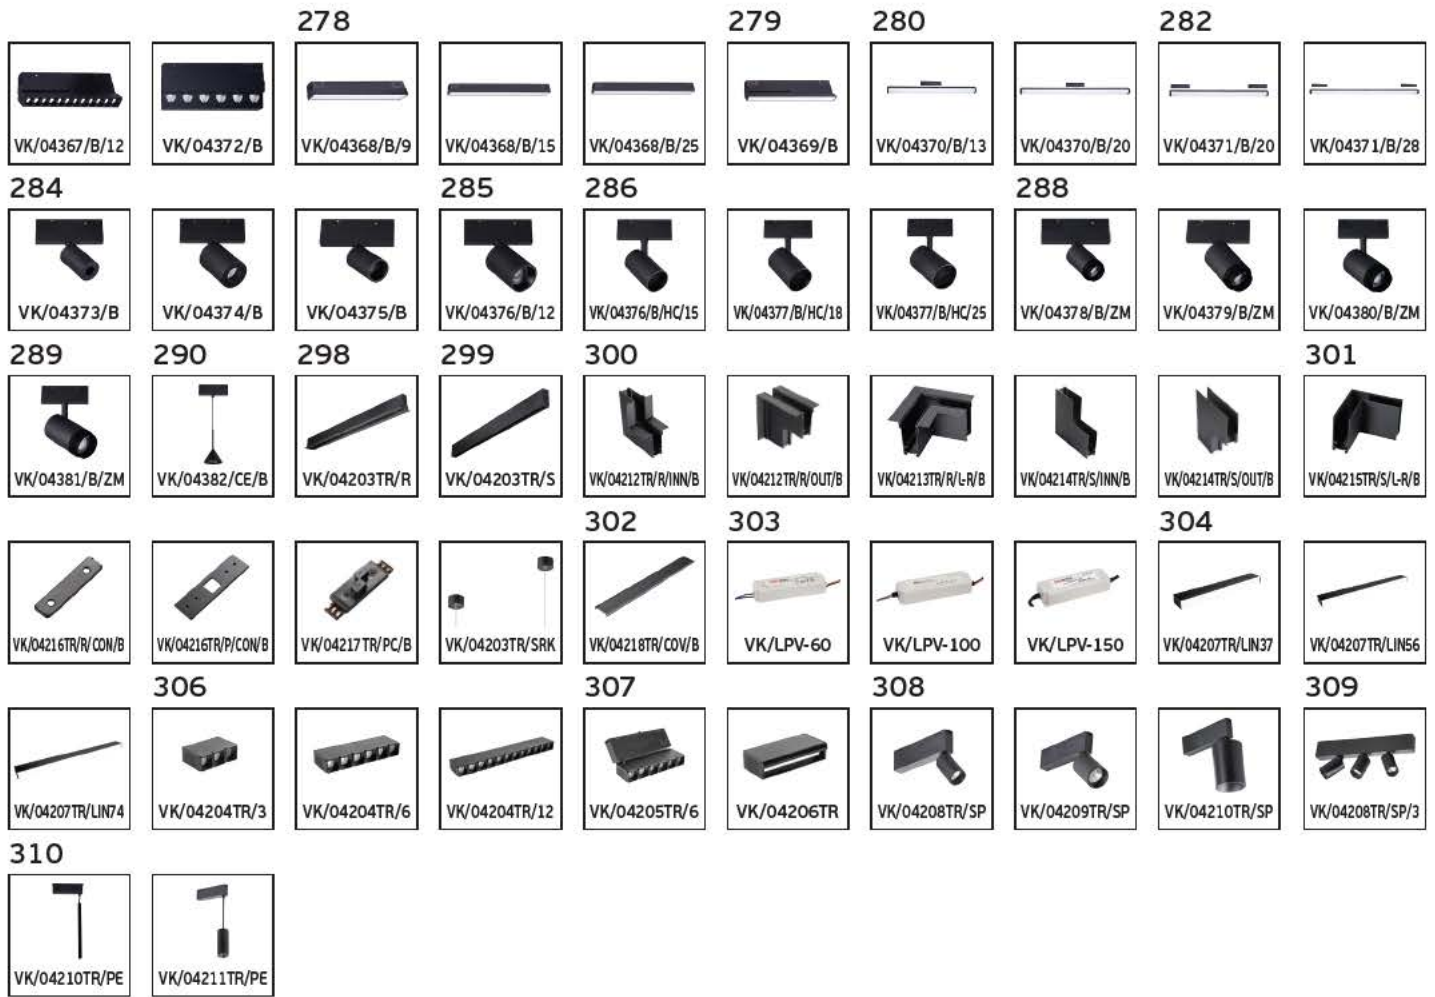

05 Linear lighting

Pages 316-355

06 Tubes & squares

Pages 356-403