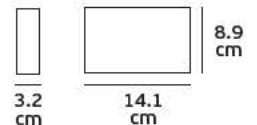

Details

AC 100-240V Driver (Included). Watt 4w. CRI>80. Beam Angle 60°.
Type of Led High Power Led Edison. Lifetime 20.000hrs. Working temperature -20°C→ 45°C.
Material Aluminium. 2 years guarantee.