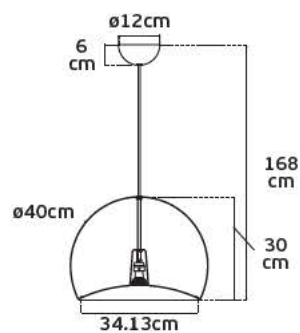

VK/04391/PE

Product Models

Code	Model	Box
75169-018741	VK/04391/PE/GD ■ Gold shade + canopy. GU10. Max 25w.	1pc
75169-017741	VK/04391/PE/B ■ Black shade + canopy. GU10. Max 25w.	1pc

Details

Pendant Light 220-240V. Max watt 25w. IP Rating IP20. Working temperature -20°C → 45°C.
Material Metal shade, black textile cable, metal canopy.
Included lamp Led 5w, 3000K, 435lm. 3 years guarantee.

□ I IP20. GU10.