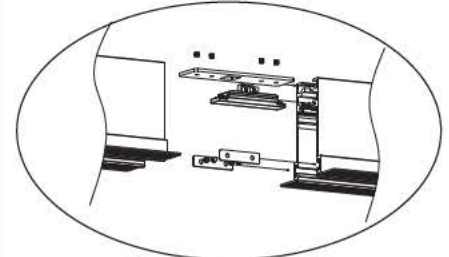

Recessed magnet track system connect

Figure 1