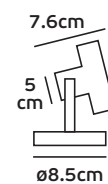

VK/ULFD-2

Product Models

Code	Model	Box
62159-062291	VK/ULFD-2/WS ■ Black. 6000K. 350lm. 9w. 40°.	1pc
62159-063291	VK/ULFD-2/MS ■ Black. RGB. 220lm. 9w. 40°.	1pc

Details

AC Driver 12V (Included). Watt 9w. Beam Angle 40°. Type of Led SMD. Lifetime 30.000hrs. Working temperature -20°C→40°C. No Dimmable. Material Plastic. Included Cable 1.65m hrnf 07 - 2x1mm. 2 years guarantee.

IP68. 9w.