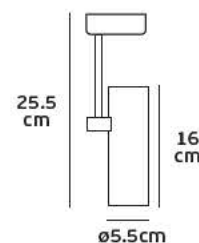

VK/03094TR

Product Models

Code	Model	Box
64174-012108	VK/03094TR/BGD ■ Black+Gold. GU10. Max 35w.	20pcs

Details

Voltage 240V. Max watt 35w. Par16. Material Aluminium. 3-phase adapter.

IP20. 240V.

VK/04197TR/L

Product Models

Code	Model	Box
64174-948128	VK/04197TR/W/L □ White. GU10. Max 35w.	30pcs
64174-949128	VK/04197TR/B/L ■ Black. GU10. Max 35w.	30pcs
64174-950128	VK/04197TR/G/L ■ Grey. GU10. Max 35w.	30pcs

Details

Voltage 240V. Max watt 35w. Par16. Material Aluminium. 3-phase adapter.

IP20. 240V.