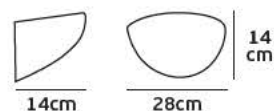

Details

Voltage 240V. Max watt 40w. E14. Material Gypsum. Possibility to paint.