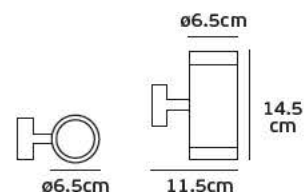

VK/01056

Product Models

Code	Model	Box
75169-180997	VK/01056/W □ White. GU10. Max 35w.	18pcs
75169-181997	VK/01056/B ■ Black. GU10. Max 35w.	18pcs
75169-182997	VK/01056/AN ■ Anthracite. GU10. Max 35w.	18pcs
75169-183997	VK/01056/G ■ Grey. GU10. Max 35w.	18pcs
75169-287997	VK/01056/BR ■ Rust Brown. GU10. Max 35w.	18pcs

Details

Voltage 240V. Max watt 35w. GU10. Material Alu diecast/Glass.

IP54. GU10.

VK/01057

Product Models

Code	Model	Box
75169-184997	VK/01057/W □ White. GU10x2. Max 2x35w.	18pcs
75169-185997	VK/01057/B ■ Black. GU10x2. Max 2x35w.	18pcs
75169-186997	VK/01057/AN ■ Anthracite. GU10x2. Max 2x35w.	18pcs
75169-187997	VK/01057/G ■ Grey. GU10x2. Max 2x35w.	18pcs
75169-288997	VK/01057/BR ■ Rust Brown. GU10x2. Max 2x35w.	18pcs

Details

Voltage 240V. Max watt 2x35w. GU10x2. Material Alu diecast/Glass.

IP54. GU10x2.