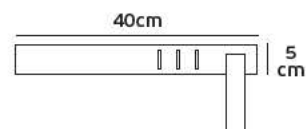

VK/04231/40/R

Product Models

Code	Model	Box
64171-276727	VK/04231/W/W/40/R □ White. 3200K. 690lm. 3w & 2x6w. 25°. CRI>70.	1pc
64171-277727	VK/04231/B/W/40/R ■ Black. 3200K. 690lm. 3w & 2x6w. 25°. CRI>70.	1pc

Details

Voltage 220-240V. Watt 3w & 12w. CRI>70. Type of LED SMD Samsung 3535/Edison 2835. Beam angle 25°. No dimmable. Lifetime 30.000hrs. Working temperature -20°C→ 45°C. Material Aluminium, iron, acrylic. 2 years guarantee.

IP20. 3w & 2x6w.