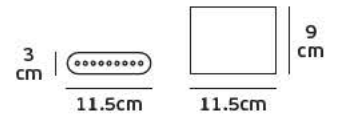

VK/02047

Product Models

Code	Model	Box
75169-306692	VK/02047/AN/W ■ Anthracite. 3000K. 280lm. 4w. 2x89°. CRI>80	20pcs
75169-307692	VK/02047/W/W □ White. 3000K. 280lm. 4w. 2x89°. CRI>80	20pcs

Details

AC Driver 220-240V (Included). Watt 4w. Beam Angle 2x89°. CRI>80.
Type of Led SMD 5630. Working temperature -20°C → 40°C. Lifetime 30.000hrs.
No Dimmable. Material Aluminium. 2 years guarantee.

IP54. 4w.

VK/02048

Product Models

Code	Model	Box
75169-308692	VK/02048/AN/W ■ Anthracite. 3000K. 405lm. 6w. 2x89°. CRI>80	20pcs
75169-309692	VK/02048/W/W □ White. 3000K. 405lm. 6w. 2x89°. CRI>80	20pcs

Details

AC Driver 220-240V (Included). Watt 6w. Beam Angle 2x89°. CRI>80.
Type of Led SMD 5630. Working temperature -20°C → 40°C. Lifetime 30.000hrs.
No Dimmable. Material Aluminium. 2 years guarantee.

IP54. 6w.

VK/02049

Product Models

Code	Model	Box
75169-310692	VK/02049/AN/W ■ Anthracite. 3000K. 520lm. 10w. 2x112°. CRI>80	20pcs
75169-311692	VK/02049/W/W □ White. 3000K. 520lm. 10w. 2x112°. CRI>80	20pcs

Details

AC Driver 220-240V (Included). Watt 10w. Beam Angle 2x112°. CRI>80.
Type of Led SMD 2835. Working temperature -20°C → 40°C. Lifetime 30.000hrs.
No Dimmable. Material Aluminium. 2 years guarantee.

IP54. 10w.