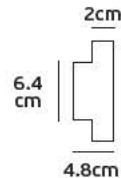

Details

AC Driver 100-240V (Included). Watt 10w. Beam Angle 348°. CRI>80. Type of Led SMD 2835. Lifetime 30.000hrs. No Dimmable. Working temperature -20°C→45°C. Material Aluminium. 2 years guarantee.

IP54. 10w.