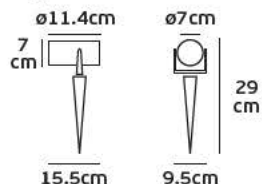

Details

AC Driver 220-240V (Included). Watt 6w. Beam Angle 25°. CRI>80. Type of Led COB. Lifetime 30.000hrs. Working temperature -20°C→45°C. No Dimmable. Material Aluminium. 2 years guarantee.

IP65. 6w.