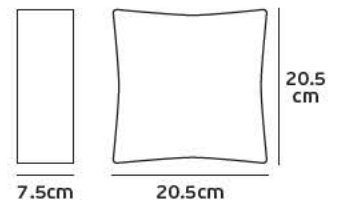

Details

AC Driver 220-240V (Included). Watt 4w. Beam Angle 4x29°. CRI>80.
Type of Led SMD HIGH POWER. Lifetime 30.000hrs. Working temperature -20°C → 40°C.
No Dimmable. Material Aluminium. 2 years guarantee.

IP54. 4w.