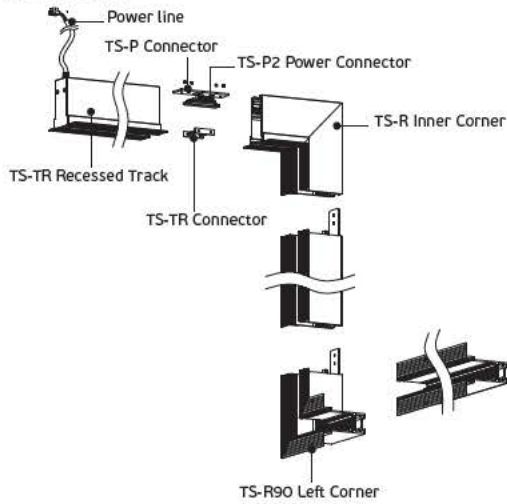

Οδηγίες Εγκατάστασης Χωνευτής Μαγνητικής Ράγας Recessed Magnet Track Installation Diagram

Product detail