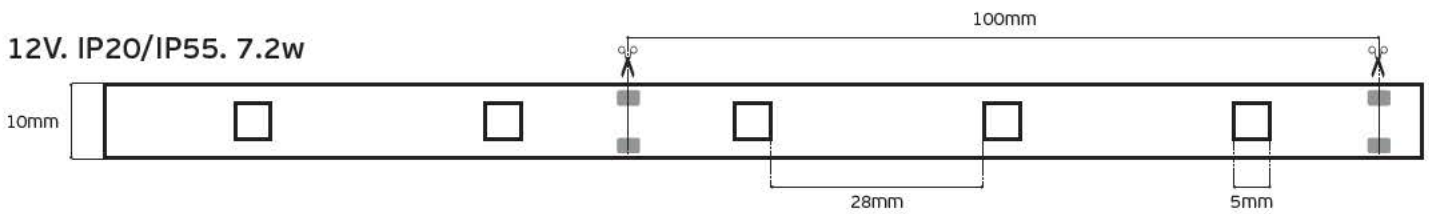

Details

Led type SMD 5050. Watt 7.2w/m. Led qty 30pcs/m. CRI>80. Tape on back 3M. Working temperature -25°C → 60°C. Storage temperature -40°C → 80°C. 2 years guarantee.

LED's/m  
30pcs

12V. IP20/IP55. 7.2w