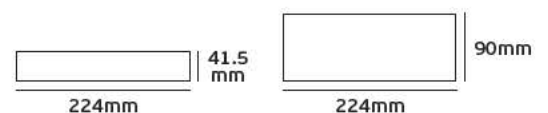

Details

Voltage 220-277V. Watt 400w. I-in 2.1A. V-out 24V. Material **Metal**. **Dimmable**. 2 years guarantee.

IP67. 400w.

Dimming Wiring