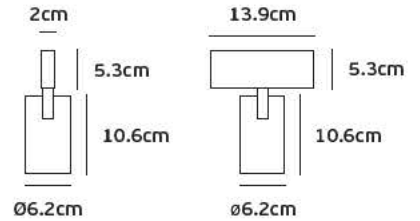

Details

Led magnetic track light with honeycomb cover DC driver 48V (included). Watt 15w. CRI>90. IP Rating IP20. Type of Led *bridgelux*. with driver. Dimmable 1-10V. Lifetime 50.000 hrs. Working temperature < 45°C. Material Aluminium. 2 years guarantee.

IP20. 15w.