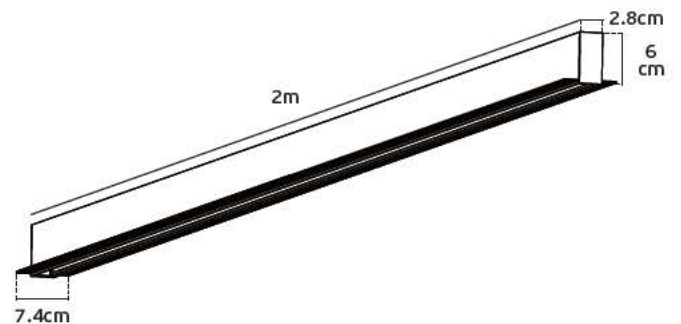

4e. After the installation of magnetic track, clean the surface