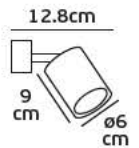

VK/03093WA

Product Models

Code	Model	Box
64174-007108	VK/03093WA/W □ White sanded. GU10. Max 35w.	50pcs
64174-008108	VK/03093WA/B ■ Black sanded. GU10. Max 35w.	50pcs

Details

Voltage 240V. Max watt 35w. GU10/Par16. Material Aluminium. IP Rating IP20.

IP20. GU10.

VK/04052WA

Product Models

Code	Model	Box
64174-333269	VK/04052WA/W □ White. GU10. Max 35w.	1pc
64174-332269	VK/04052WA/B ■ Black. GU10. Max 35w.	1pc
64174-334269	VK/04052WA/G ■ Grey. GU10. Max 35w.	1pc
64174-335269	VK/04052WA/AN ■ Anthracite. GU10. Max 35w.	1pc
64174-336269	VK/04052WA/MC ■ Brushed chrome. GU10. Max 35w.	1pc

Details

Voltage 240V. Max watt 35w. GU10/Par16. Material Aluminium. IP Rating IP20.

IP20. GU10.