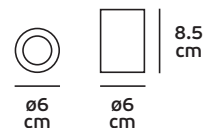

VK/03139CE

Product Models

Code	Model	Box
75169-381121	VK/03139CE/W □ White. GU10. Max 35w.	1pc
75169-382121	VK/03139CE/B ■ Black. GU10. Max 35w.	1pc

Details

Voltage 240V. Max watt 35w. GU10/Par16. Working temperature -20°C ~ 40°C.
Material Aluminium.

IP20. GU10.