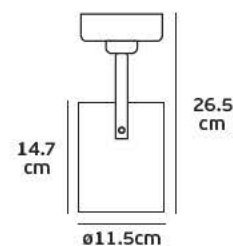

VK/04198TR

Product Models

Code	Model	Box
64174-951128	VK/04198TR/W □ White. GU10. Max 50w.	8pcs
64174-952128	VK/04198TR/B ■ Black. GU10. Max 50w.	8pcs
64174-953128	VK/04198TR/G ■ Grey. GU10. Max 50w.	8pcs

Details

Voltage 240V. Max watt 50w. ES111/R111. Material Aluminium. 3-phase adapter.

IP20. 240V.

VK/04199TR

Product Models

Code	Model	Box
64174-954128	VK/04199TR/W □ White. GU10. Max 50w.	8pcs
64174-955128	VK/04199TR/B ■ Black. GU10. Max 50w.	8pcs

Details

Voltage 240V. Max watt 50w. ES111/R111. Material Aluminium. 3-phase adapter.

IP20. 240V.