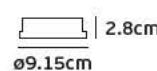

VK/03071

Product Models

Code	Model	Box
64174-025700	VK/03071/W □ White sanded. GU10. Max 35w.	50pcs
64174-026700	VK/03071/B ■ Black sanded. GU10. Max 35w.	50pcs

Details

Voltage 240V. Max watt 35w. Par16. Material Aluminium.

IP20. 240V.

Cut hole

VK/03015G

Product Models

Code	Model	Box
64173-055121	VK/03015G/W □ White. GU10. Max 35w.	50pcs
64173-057121	VK/03015G/AL ■ Aluminium. GU10. Max 35w.	50pcs
64173-056121	VK/03015G/B ■ Black. GU10. Max 35w.	50pcs

Details

Voltage 240V. Max watt 35w. Par16. Material Pure aluminium.

IP20. 240V.

Cut hole

VK/03014G

Product Models

Code	Model	Box
64173-058121	VK/03014G/W □ White. GU10. Max 35w.	50pcs
64173-060121	VK/03014G/AL ■ Aluminium. GU10. Max 35w.	50pcs
64173-059121	VK/03014G/B ■ Black. GU10. Max 35w.	50pcs

Details

Voltage 240V. Max watt 35w. Par16. Material Pure aluminium.

IP20. 240V.

Cut hole