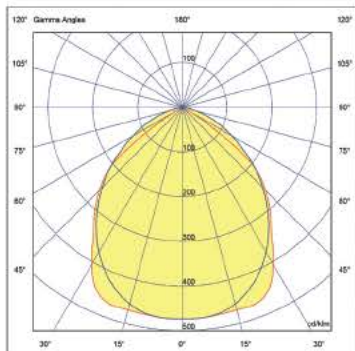

VK/04287/700/3/W/C