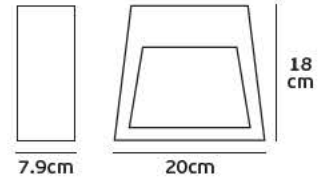

VK/02115

Product Models

Code	Model	Box
75169-346694	VK/02115/AN/W ■ Anthracite. 3000K. 612lm. 18w. PHILIPS led. 28°. CRI>83	6pcs

Details

AC Driver 220-240V (Included). Watt 18w. Beam Angle 28°. CRI>83.
Type of Led PHILIPS SMD 2835. Working temperature -20°C → 40°C.
Lifetime 30.000hrs. No Dimmable. Material Aluminium. 2 years guarantee.

IP65. 18w.