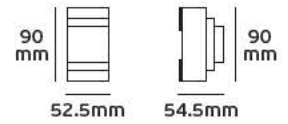

MW VK/HDR-60

Product Models

Code	Model	Box
78000-676255	VK/HDR-60-24 2.5A, 60w, 24V.	60pcs

Details

Voltage 100-240V. Watt 60w. Material Plastic housing. Use Rail. 3 years guarantee.

IP20. 60w.

MW VK/HDR-100

Product Models

Code	Model	Box
78000-677255	VK/HDR-100-24 3.83A, 100w, 24V.	48pcs

Details

Voltage 100-240V. Watt 100w. Material Plastic housing. Use Rail. 3 years guarantee.

IP20. 100w.