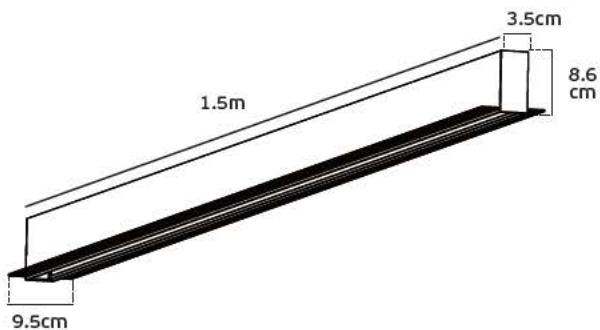

4d. Apply plaster on the track