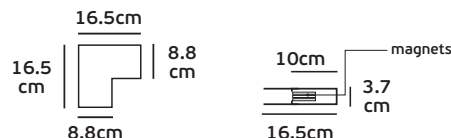

Details

Outer corner. Connect 2 rails link at an angle of 90°. Material Aluminium.