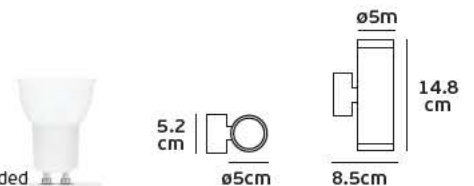

Details

Voltage 240V. Max watt 2x35w. GU10x2. Material Brass/Glass.

⏚ ⚡ IP65. GU10x2.

Mini lamp MR11-GU10 is placed, not included