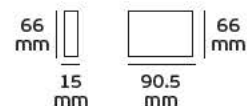

Details

Voltage 5V/500mA. Protocol 2.4GHz, WiFi 802.11 b/g/n. Working temperature -20°C → 60°C Material Plastic. Dimmable RGB+W. 2 years guarantee.

IP20. 5V/500mA.

Match with all controllers & receivers of VK/FUT series