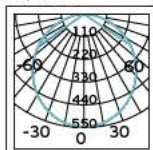

Details

Voltage 100-240V. Watt 20w. Type of LED SMD 5630. Beam angle 110°. Clicks 15.000. Working temperature -25°C→ 60°C. Lifetime 50.000hrs. 3-phase adapter. Material Plastic. 2 years guarantee.

IP20. 20w.

VK/04109