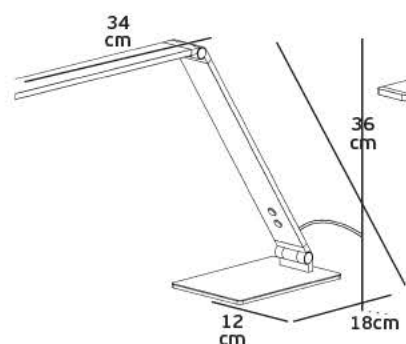

VK/04161

Product Models

Code	Model	Box
58610-111739	VK/04161/B ■ Black. 3000K-6000K. 350lm. 10w. CRI>70.	1pc
58610-112739	VK/04161/AL ■ Aluminium. 3000K-6000K. 350lm. 10w. CRI>70.	1pc

Details

Voltage 100-230V. Watt 10w. CRI>70. Type of LED SMD Epistar. Working temperature -20°C→40°C. Lifetime 20.000hrs. Material Aluminium, acrylic. 2 years guarantee.

IP20. 10w.