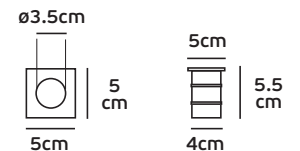

VK/01053

Product Models

Code	Model	Box
74168-141677	VK/01053/MC ■ Brushed Chrome. GU10. Max 35w.	1pc

Details

Voltage 240V. Max watt 35w. GU10. Material Aluminium/Stainless 316.

⏚ ⚡ IP65. GU10.

VK/01055

Product Models

Code	Model	Box
74168-143677	VK/01055/MC ■ Brushed Chrome. Module Led (NOT included). Max 35w.	10pcs

Details

Voltage 350mA-700mA. Max watt 35w. GU10. Material Aluminium.

⏚ ⚡ IP65. Module LED

VK/01055/70

Product Models

Code	Model	Box
74168-241677	VK/01055/70/MC ■ Brushed Chrome. GU10. Max 35w.	10pcs

Details

Voltage 350mA-700mA. Max watt 35w. GU10. Material Aluminium.

⏚ ⚡ IP65. GU10

Mini lamp MR11-GU10 is placed, not included