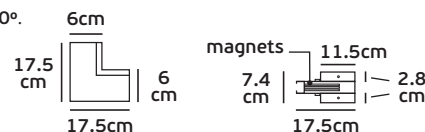

Details

Inner corner for recessed.
Track lines 48V. 2 rails link at an angle of 90°.
Material Aluminium.
Must be install VK/04364/PC to work (connector for corners).