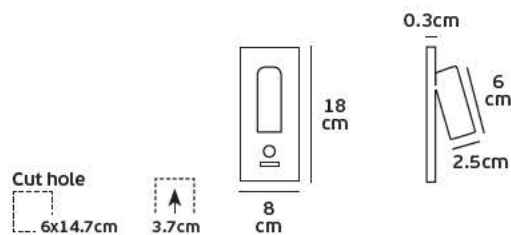

VK/04175

Product Models

Code	Model	Box
64171-067126	VK/04175/WA/B/W ■ Black matt. 3000K. 110lm. 3w. 30°. CRI>80.	10pcs
64171-066126	VK/04175/WA/W/W □ White. 3000K. 110lm. 3w. 30°. CRI>80.	10pcs

Details

AC 100-265V Driver (Included). Watt 3w. CRI>80. Beam Angle 30°. Type of Led 3535.
Working temperature -20°C→ 40°C. Lifetime 30,000hrs. Material Aluminium. USB charger.
3 years guarantee.

IP20. 3w.