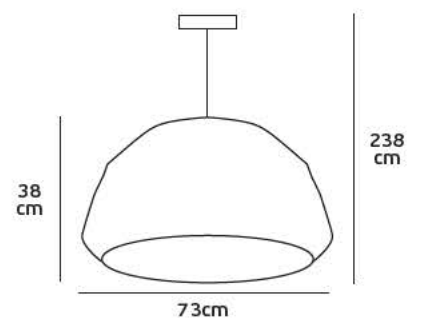

VK/03148PE/

Product Models

Code 75169-481724	Model VK/03148PE/73	■ Black	E27	Max 40w	Box 1pc

Details

Voltage 240V. Max watt 40w. E27. Working temperature -20°C ~ 40°C. Cable 2 m black fabric cable + black ceiling plate. Material PC Rattan, metal.

IP20. E27.