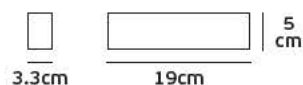

VK/02105

Product Models

Code	Model	Box
75169-333694	VK/02105/AN/W ■ Anthracite. 3000K. 233lm. 7w. 90°. CRI>83	24pcs

Details

AC Driver 220-240V (Included). Watt 7w. Beam Angle 90°. CRI>83.
Type of Led SMD 3030. Working temperature -20°C → 40°C. Lifetime 30.000hrs.
No Dimmable. Material Aluminium. 2 years guarantee.

IP65. 7w.

VK/02083

Product Models

Code	Model	Box
75169-295694	VK/02083/AN/W ■ Anthracite. 3000K. 1.140lm. 7w. PHILIPS led. 110°. CRI>84	8pcs
75169-296694	VK/02083/W/W □ White. 3000K. 1.140lm. 7w. PHILIPS led. 110°. CRI>84	8pcs

Details

AC Driver 220-240V (Included). Watt 7w. Beam Angle 110°. CRI>84.
Type of Led SMD PHILIPS 2835. Working temperature -20°C → 40°C.
Lifetime 30.000hrs. No Dimmable. Material Aluminium. 2 years guarantee.

IP65. 7w.