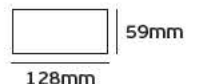

Details

Voltage 190-265V. Watt 50w. Material Plastic. 2 years guarantee.

IP20. 50w.