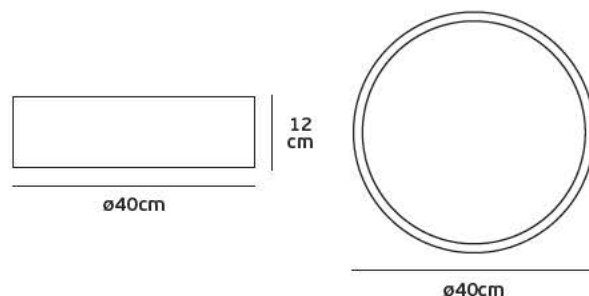

VK/04133CE

Product Models

Code	Model	Box
71164-001108	VK/04133CE/B/W ■ Black shade-white plate. 3000K. 1.100lm. 10w. CRI>80	1pc

Details

AC 175-265V Driver (Included). Watt 10w. Beam Angle 125°. Type of Led SMD 2835. Working temperature -25°C ~ 40°C. Lifetime 50.000hrs. Material Metal, Fabric, PMMA. 2 years guarantee.

IP20. 10w.

VK/04134CE

Product Models

Code	Model	Box
71164-002108	VK/04134CE/B/W ■ Black shade-white plate. 3000K. 2.200lm. 20w. CRI>80	1pc

Details

AC 175-265V Driver (Included). Watt 20w. Beam Angle 125°. Type of Led SMD 2835. Working temperature -25°C ~ 40°C. Lifetime 50.000hrs. Material Metal, Fabric, PMMA. 2 years guarantee.

IP20. 20w.