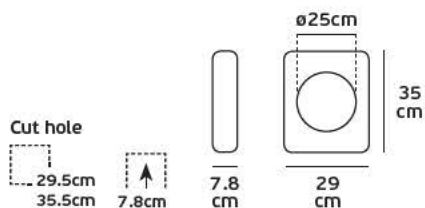

Details

Voltage 240V. Max watt 35w. GU10. Material Gypsum. Possibility to paint.

IP20. GU10.