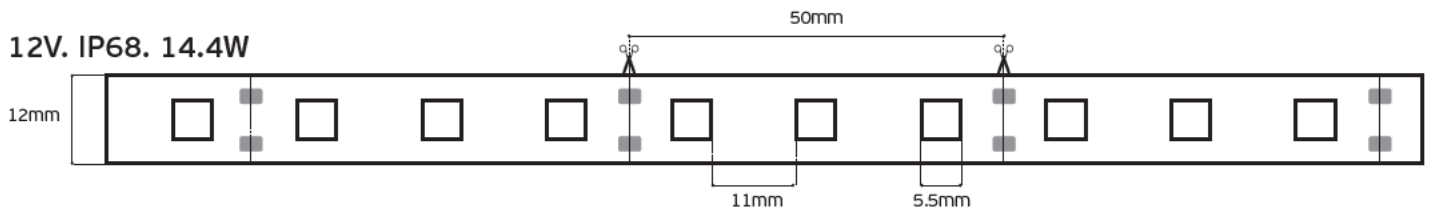

12V. IP68. 14.4W