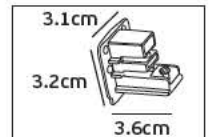

VK/35B

Product Models

Code	Model	Box
71164-007111	VK/35B/S ■ Silver. End plug. Aluminium, plastic.	10pcs
71164-008111	VK/35B/W □ White. End plug. Aluminium, plastic.	10pcs
71164-009111	VK/35B/B ■ Black. End plug. Aluminium, plastic.	10pcs

Details

End plug connects to the track end section.
Material Aluminium, plastic.

VK/38B

Product Models

Code	Model	Box
71164-031111	VK/38B/S ■ Silver. Suspension clamp. Aluminium.	10pcs
71164-032111	VK/38B/W □ White. Suspension clamp. Aluminium.	10pcs
71164-033111	VK/38B/B ■ Black. Suspension clamp. Aluminium.	10pcs

Details

Suspension clamp for track connection.
Material Aluminium.

VK/37D

Product Models

Code	Model	Box
71164-055111	VK/37D ■ Silver. Suspension kit. Aluminium.	10pcs

Details

Suspension kit with 2m wire.
Material Aluminium.

VK/85

Product Models

Code	Model	Box
71164-045111	VK/85/S ■ Silver. Pendant adaptor. Aluminium, plastic.	10pcs
71164-043111	VK/85/W □ White. Pendant adaptor. Aluminium, plastic.	10pcs
71164-044111	VK/85/B ■ Black. Pendant adaptor. Aluminium, plastic.	10pcs

Details

Pendant adaptor for connection to candelier or pendant fixture.
Material Aluminium.