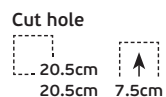

VK/09008

Product Models

Code	Model	Box
64174-227131	VK/09008 □ White. G53/R111. Max 50w.	6pcs

Details

Voltage 12V. Max watt 50w. G53/R111. Material Gypsum. Possibility to paint.

IP20. G53/R111.

VK/09007

Product Models

Code	Model	Box
64174-226131	VK/09007 □ White. G53/R111. Max 50w.	6pcs

Details

Voltage 12V. Max watt 50w. G53/R111. Material Gypsum. Possibility to paint.

IP20. G53/R111.

VK/09078

Product Models

Code	Model	Box
64174-317131	VK/09078 □ White. G53/R111. Max 50w.	8pcs

Details

Voltage 12V. Max watt 50w. G53/R111. Material Gypsum. Possibility to paint.

IP20. G53/R111.