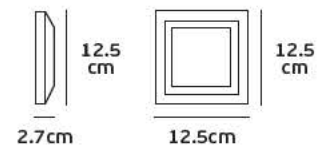

Details

Voltage 220-240V. Watt 4.5w. CRI>80. Type of Led SMD 3014. Beam Angle 120°. Lifetime 50.000hrs. Clicks 50.000. No Dimmable. Working temperature -20°C→30°C. Material ABS+PC. 1 year guarantee.