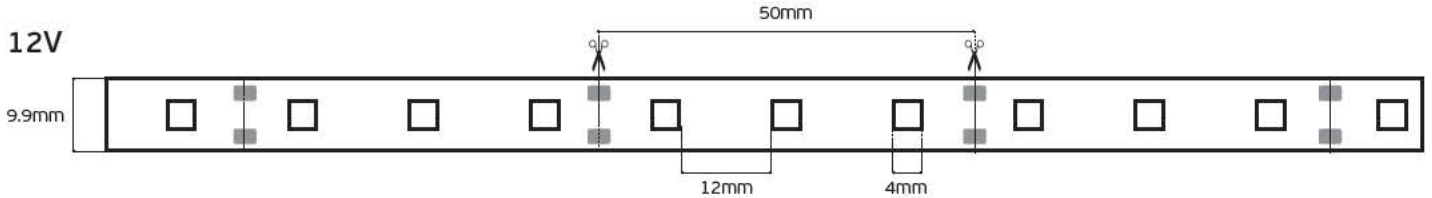

VK/5050/60 12V

Product Models

Code	Model	Voltage	Color	Lumen/m	CRI	Power/m	Box
78001-246123	VK/12/5050/WW/60	12V	2700K	1.440lm/m	CRI>80	14.4w/m	5m/roll
78001-038719	VK/12/5050/W/60	12V	3000K	1.440lm/m	CRI>80	14.4w/m	5m/roll
78001-247123	VK/12/5050/C/60	12V	4000K	1.440lm/m	CRI>80	14.4w/m	5m/roll
78001-037719	VK/12/5050/D/60	12V	6000K	1.440lm/m	CRI>80	14.4w/m	5m/roll
78001-112719	VK/12/5050/BL/60	12V	BLUE	1.008lm/m	CRI>80	14.4w/m	5m/roll
78001-113719	VK/12/5050/R/60	12V	RED	1.008lm/m	CRI>80	14.4w/m	5m/roll
78001-114719	VK/12/5050/Y/60	12V	YELLOW	1.008lm/m	CRI>80	14.4w/m	5m/roll
78001-115719	VK/12/5050/GR/60	12V	GREEN	1.008lm/m	CRI>80	14.4w/m	5m/roll
78001-251123	VK/12/5050/A/60	12V	AMBER	1.008lm/m	CRI>80	14.4w/m	5m/roll
78001-252123	VK/12/5050/P/60	12V	PURPLE	1.008lm/m	CRI>80	14.4w/m	5m/roll

Details

Led type SMD 5050. Watt 14.4w/m. Led qty 60pcs/m. CRI>80. Tape on back 3M. Working temperature -25°C → 60°C. Storage temperature -40°C → 80°C. 2 years guarantee.