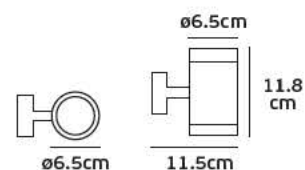

VK/01056

Product Models

Code	Model	Box
75169-180997	VK/01056/W □ White. GU10. Max 35w.	18pcs
75169-181997	VK/01056/B ■ Black. GU10. Max 35w.	18pcs
75169-182997	VK/01056/AN ■ Anthracite. GU10. Max 35w.	18pcs
75169-183997	VK/01056/G ■ Grey. GU10. Max 35w.	18pcs
75169-287997	VK/01056/BR ■ Rust Brown. GU10. Max 35w.	18pcs

Details

Voltage 240V. Max watt 35w. GU10. Material Alu diecast/Glass.

IP54. GU10.

VK/01057

Product Models

Code	Model	Box
75169-184997	VK/01057/W □ White. GU10x2. Max 2x35w.	18pcs
75169-185997	VK/01057/B ■ Black. GU10x2. Max 2x35w.	18pcs
75169-186997	VK/01057/AN ■ Anthracite. GU10x2. Max 2x35w.	18pcs
75169-187997	VK/01057/G ■ Grey. GU10x2. Max 2x35w.	18pcs
75169-288997	VK/01057/BR ■ Rust Brown. GU10x2. Max 2x35w.	18pcs

Details

Voltage 240V. Max watt 2x35w. GU10x2. Material Alu diecast/Glass.

IP54. GU10x2.