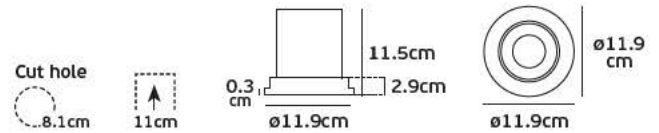

Details

AC Driver 100-265V (Included). CRI>80. Type of Led COB. Lifetime 50.000hrs. Clicks 50.000. Working temperature -20°C ~ 45°C. Material Aluminium. 2 years guarantee.

IP20. 13w.