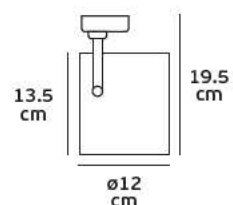

## Details

Voltage 240V. Max watt 50w. ES111/R111. Material Aluminium. 3-phase adapter.

IP20. 240V.