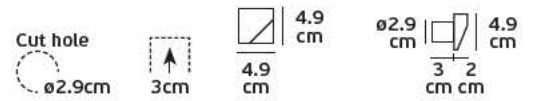

VK/04224

Product Models

Code	Model	Box
75169-042721	VK/04224/W/W □ White matt. 3000K. 40lm. 3w. CRI>80.	300pcs
75169-044721	VK/04224/W/C □ White matt. 4000K. 40lm. 3w. CRI>80.	300pcs

Details

AC Driver 100-240V (Included). Watt 3w. CRI>80. Beam Angle Diffuser light.
Type of Led CREE XPE. Lifetime 50.000hrs. Working temperature < 45°C.
Material Aluminium. 2 years guarantee.

IP20. 3w.

Square Night Light