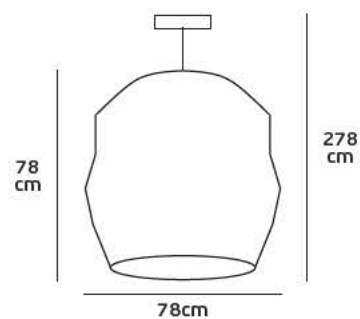

VK/03147PE/78

Product Models

Code 75169-480724	Model VK/03147PE/78	■ Black	E27	Max 40w	Box 1pc

Details

Voltage 240V. Max watt 40w. E27. Working temperature -20°C ~ 40°C. Cable 2m black fabric cable + black ceiling plate. Material PC Rattan, metal.

IP20. E27.