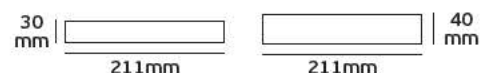

Details

Voltage 12-24V. Output 3 channels x 5A. Watt 180/360W. Material Plastic. Dimmable RGB. 2 years guarantee.

IP20. 12-24V.