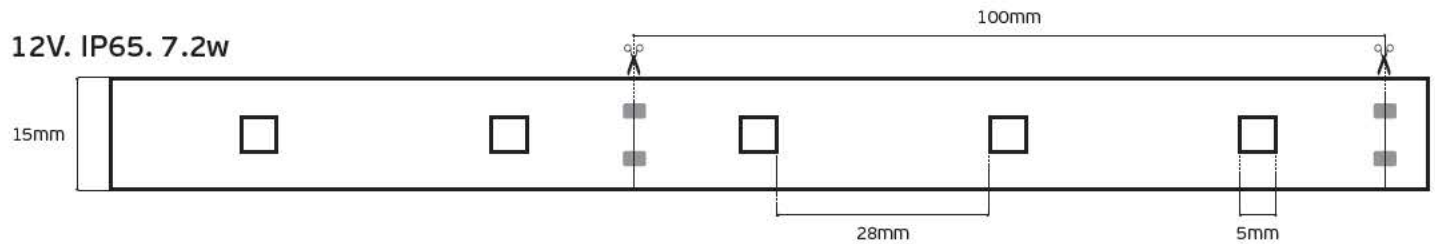

12V. IP65. 7.2w