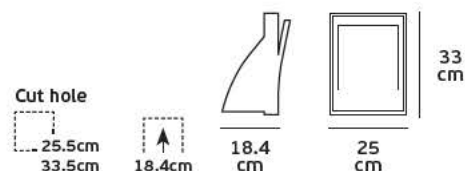

Details

Voltage 240V. Max watt 40w. E14. Material Gypsum. Possibility to paint.