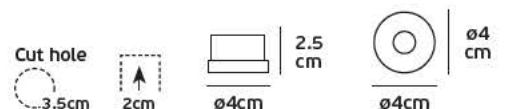

Details

AC 100-240V Driver (Included). Watt 1w. CRI>80. Type of Led Edison. Lifetime 50.000hrs. Clicks 20.000. Working temperature < 45°C. Material Aluminium. 2 years guarantee.