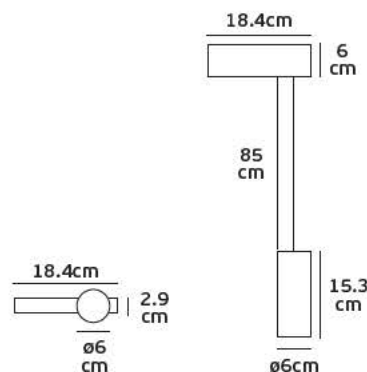

Details

Led magnetic track light DC Driver 24V. Watt 7w. Beam Angle 24°. Type of Led CREE CXA 1304. Lifetime 50.000hrs. Working temperature < 45°C. Material Aluminium. 2 years guarantee.

IP20. 7w.