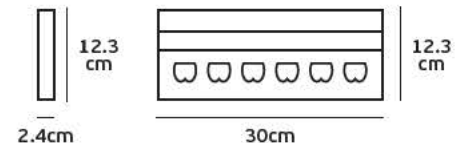

Details

Led magnetic track light DC driver 48V (included). Watt 18w. CRI>90. IP Rating IP20
Type of Led 5050 with driver. Dimmable 1-10V. Lifetime 50.000 hrs
Working temperature < 45°C. Material Aluminium. 2 years guarantee.