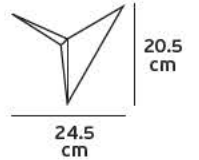

VK/04180/WA

Product Models

Code	Model	Box
75169-356695	VK/04180/WA/W/W □ White. 3000K. 390lm. 3w. 120°. CRI>80.	5pcs
75169-357695	VK/04180/WA/B/W ■ Black. 3000K. 390lm. 3w. 120°. CRI>80.	5pcs
75169-358695	VK/04180/WA/GD/W ■ Gold. 3000K. 390lm. 3w. 120°. CRI>80.	5pcs

Details

AC 220-240V Driver (Included). Watt 3w. CRI>80. Beam Angle 120°.
Type of Led CREE. Lifetime 30.000hrs. Working temperature -20°C→ 40°C. Material Iron.
2 years guarantee.

IP20. 3w.