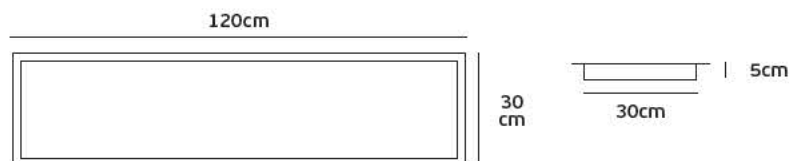

VK/04051/MF

Product Models

Code 77161-135164	Model VK/04051/MF	□ White.	Box 1pc

Details

Frame mounting kit for LED panel VK/04051.

VK/04041/MF

Product Models

Code 77161-131164	Model VK/04041/MF	□ White.	Box 1pc

Details

Frame mounting kit for LED panel VK/04041.