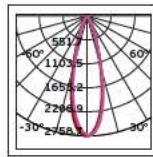

VK/04376/B/12

Product Models

Code	Model	Box
71164-112721	VK/04376/B/12 ■ Black sand. 3000K. 880lm. 12w. <i>bridgelux</i>. led. 24°. CRI>90	1pc

Details

Led magnetic track light DC driver 48V (included). Watt 12w. CRI>90. IP Rating IP20
Type of Led *bridgelux*. E8 with driver. Dimmable 1-10V. Lifetime 50.000 hrs
Working temperature < 45°C. Material Aluminium. 2 years guarantee.

IP20. 12w.