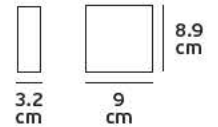

Details

AC 100-240V Driver (Included). Watt 2w. CRI>80. Beam Angle 60°.
Type of Led High Power Led Edison. Lifetime 20.000hrs. Working temperature -20°C→ 45°C.
Material Aluminium. 2 years guarantee.