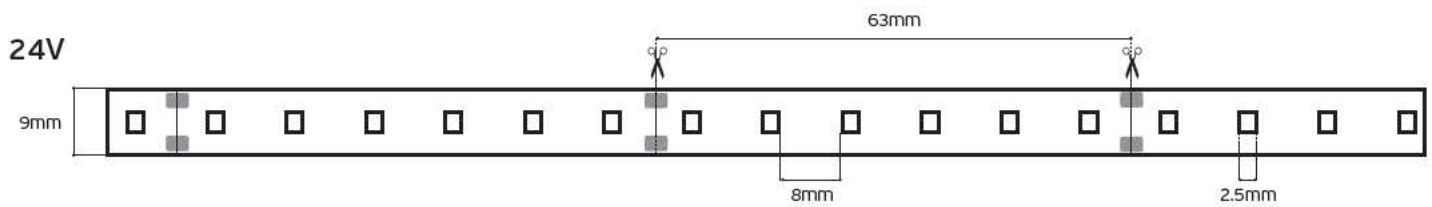

VK/3528/96 24V

Product Models

Code	Model	Voltage	Color	Lumen	CRI	Power	Box
78001-147719	VK/24/3528/WW/96	24V	2700K	770lm/m	CRI>80	7.68w/m	5m/roll
78001-111719	VK/24/3528/W/96	24V	3000K	768lm/m	CRI>80	7.68w/m	5m/roll
78001-237123	VK/24/3528/C/96	24V	4000K	770lm/m	CRI>80	7.68w/m	5m/roll
78001-099719	VK/24/3528/D/96	24V	6000K	768lm/m	CRI>80	7.68w/m	5m/roll
78001-646126	VK/24/3528/BL/96	24V	BLUE	770lm/m	CRI>80	7.68w/m	5m/roll

Details

Led type SMD 2835. Watt 7.68w/m. Led qty 96pcs/m. CRI>80. Tape on back 3M. Working temperature -25°C → 60°C. Storage temperature -40°C → 80°C. 2 years guarantee.