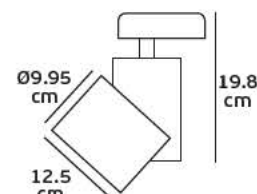

VK/04020

Product Models

Code	Model	Box
64174-199128	VK/04020/W/W/24 □ White. 3000K. 1.200lm. 15w. 24°. CRI>80	1pc
64174-200128	VK/04020/W/C/24 □ White. 4000K. 1.350lm. 15w. 24°. CRI>80	1pc
64174-201128	VK/04020/B/W/24 ■ Black. 3000K. 1.200lm. 15w. 24°. CRI>80	1pc
64174-202128	VK/04020/B/C/24 ■ Black. 4000K. 1.350lm. 15w. 24°. CRI>80	1pc
64174-203128	VK/04020/G/W/24 ■ Grey. 3000K. 1.200lm. 15w. 24°. CRI>80	1pc
64174-204128	VK/04020/G/C/24 ■ Grey. 4000K. 1.350lm. 15w. 24°. CRI>80	1pc

Details

Voltage 220-240V. Watt 15w. Type of LED COB Citizen. Beam angle 24°. Clicks 25.000. Working temperature -25°C → 45°C. Lifetime 50.000hrs. 3-phase adapter. Material Aluminium.

IP20. 15w.

5 years guarantee

VK/04021

Product Models

Code	Model	Box
64174-205128	VK/04021/W/W/36 □ White. 3000K. 2.400lm. 30w. 36°. CRI>80	1pc
64174-206128	VK/04021/W/C/36 □ White. 4000K. 2.700lm. 30w. 36°. CRI>80	1pc
64174-207128	VK/04021/B/W/36 ■ Black. 3000K. 2.400lm. 30w. 36°. CRI>80	1pc
64174-208128	VK/04021/B/C/36 ■ Black. 4000K. 2.700lm. 30w. 36°. CRI>80	1pc
64174-209128	VK/04021/G/W/36 ■ Grey. 3000K. 2.400lm. 30w. 36°. CRI>80	1pc
64174-210128	VK/04021/G/C/36 ■ Grey. 4000K. 2.700lm. 30w. 36°. CRI>80	1pc

Details

Voltage 220-240V. Watt 30w. Type of LED COB Citizen. Beam angle 36°. Clicks 25.000. Working temperature -25°C → 45°C. Lifetime 50.000hrs. 3-phase adapter. Material Aluminium.

IP20. 30w.

5 years guarantee

VK/04021/C/36