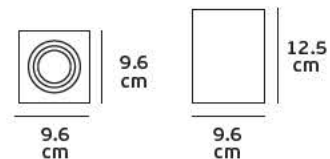

VK/03005

Product Models

Code	Model	Box
75169-205108	VK/03005/W □ White. GU10. Max 35w.	1pc
75169-206108	VK/03005/B ■ Black. GU10. Max 35w.	1pc
75169-191108	VK/03005/AL ■ Aluminium. GU10. Max 35w.	1pc

Details

Voltage 240V. Max watt 35w. GU10/Par16. Working temperature -20°C ~ 40°C.
Material Aluminium.

IP20. GU10.

VK/03081CE

Product Models

Code	Model	Box
75169-227108	VK/03081CE/COP ■ Copper. GU10. Max 35w.	20pcs

Details

Voltage 240V. Max watt 35w. GU10/Par16. Working temperature -20°C ~ 40°C.
Material Aluminium.

IP20. GU10.