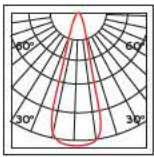

VK/04208TR/SP/3

Product Models

Code	Model							Box
71164-019721	VK/04208TR/W/SP/3/B ■ Black sand.	3000K.	1.100lm.	21w.	24°.	CRI>90		12pcs
71164-049721	VK/04208TR/C/SP/3/B ■ Black sand.	4000K.	1.100lm.	21w.	24°.	CRI>90		12pcs

Details

Led magnetic track light DC Driver 24V. Watt 21w. Beam Angle 24°. Type of Led CREE CXA 1304. Lifetime 50.000hrs. Working temperature < 45°C. Material Aluminium. 2 years guarantee.

IP20. 21w.