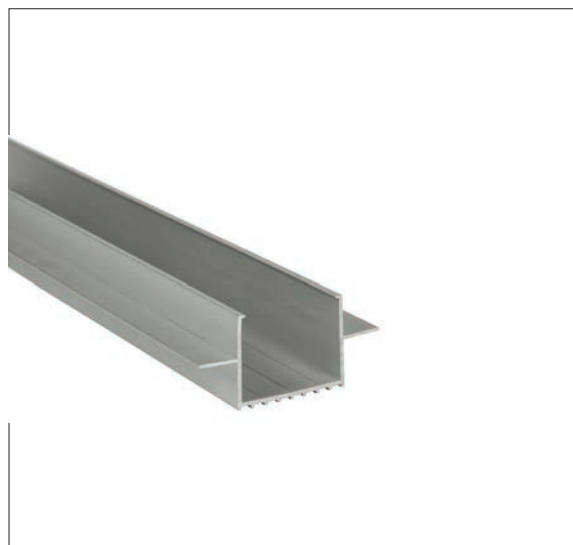

Details

Charged **per meter**. Available 2m.  
Material Aluminium.

1 σειρά LEDSTRIP

VK/07R/TRIMLESS/AL

Product Models

Code	Model	Box
75165-246264	VK/07R/TRIMLESS/AL Aluminium. 2.000x57.8x27.2mm	100pcs

Details