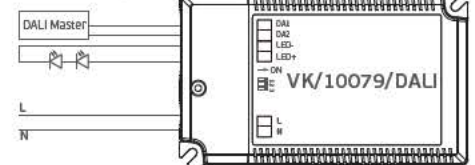

Details

Voltage 220-240V. Output 1 ch. 850-1.200mA. Vout 55Vmax. Pout 40w max PF >0.95. Material Plastic. Dimmable. 2 years guarantee.

IP20. 40w.

DALI Wiring