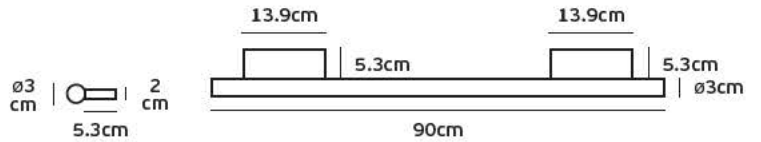

Details

Led magnetic track light DC driver 48V (included). Watt 20w. CRI>90. IP Rating IP20 Type of Led [bridgelux](#). 2835 with driver. Dimmable 1-10V. Lifetime 50.000 hrs Working temperature < 45°C. Material Aluminium. 2 years guarantee.