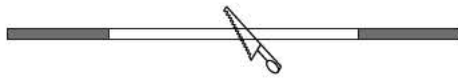

**Details**

Magnetic recessed track line 48V. Length 1-2m. IP Rating IP20. Working temperature < 45°C. Material Aluminium. Must be install VK/04361 to work.

IP20.

4b. Measure the size of cut-out, drill the hole in the installation position