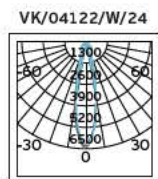

VK/04122

Product Models

Code	Model	Box
64174-270128	VK/04122/W/W/24 □ White. 3000K. 1.800lm. 20w. 24°. CRI>80	10pcs
64174-271128	VK/04122/W/C/24 □ White. 4000K. 1.800lm. 20w. 24°. CRI>80	10pcs

Details

Voltage 220-240V. Watt 20w. Type of LED COB Epistar. Beam angle 24°. Working temperature -25°C→ 45°C. Lifetime 35.000hrs. 3-phase adapter. Material Aluminium. 2 years guarantee.

IP20. 20w.

VK/04116

Product Models

Code	Model	Box
64174-232128	VK/04116/W/W/24 □ White. 3000K. 1.200lm. 15w. 24°. CRI>80	20pcs
64174-233128	VK/04116/W/C/24 □ White. 4000K. 1.200lm. 15w. 24°. CRI>80	20pcs
64174-234128	VK/04116/B/W/24 ■ Black. 3000K. 1.200lm. 15w. 24°. CRI>80	20pcs
64174-235128	VK/04116/B/C/24 ■ Black. 4000K. 1.200lm. 15w. 24°. CRI>80	20pcs

Details

Voltage 220-240V. Watt 20w. Type of LED COB Epistar. Beam angle 24°. Working temperature -25°C→ 45°C. Lifetime 35.000hrs. 3-phase adapter. Material Aluminium. 2 years guarantee.

IP20. 15w.