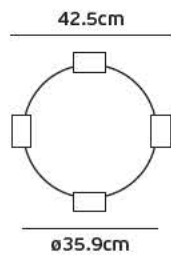

Details

AC Driver 220-240V (included). Watt 20w/30w. CRI>90. Type of Led *bridgelux.* 2835 with driver. No Dimmable. Lifetime 50.000 hrs. Working temperature < 45°C. Material Aluminium. Recessed Trimless ceiling. 2 years guarantee.

IP20. 20w/30w.