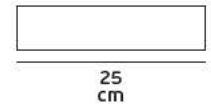

VK/04133WA

Product Models

Code	Model	Box
75169-258108	VK/04133WA/W/W □ White sanded. 3000K. 480lm. 6w. CRI>80.	10pcs
75169-259108	VK/04133WA/B/W ■ Black sanded. 3000K. 480lm. 6w. CRI>80.	10pcs

Details

AC 220-240V Driver (Included). Watt 6w. CRI>80. Beam Angle 120°.
Type of Led SMD Edison. Lifetime 50.000hrs. Working temperature -20°C→ 45°C.
Material Aluminium. 2 years guarantee.

IP20. 6w.