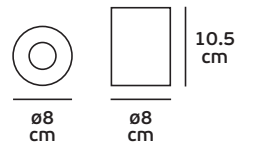

VK/03086CE

Product Models

Code	Model	Box
75169-232108	VK/03086CE/BGD ■ Black sanded+Gold. GU10. Max 35w.	20pcs

Details

Voltage **240V.** Max watt **35w.** GU10/Par16. Working temperature **-20°C ~ 40°C.**
Material **Aluminium.**

IP20. GU10.

VK/03085CE

Product Models

Code	Model	Box
75169-231108	VK/03085CE/BGD ■ Black sanded+Gold. GU10. Max 35w.	20pcs

Details

Voltage **240V.** Max watt **35w.** GU10/Par16. Working temperature **-20°C ~ 40°C.**
Material **Aluminium.**

IP20. GU10.