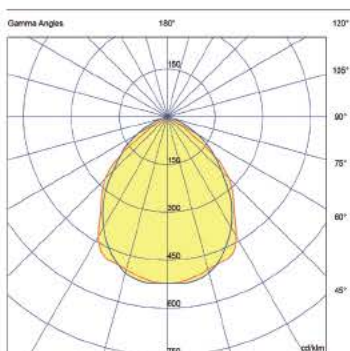

VK/04286/900/5/W/C

Parabolic detail