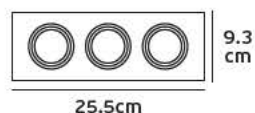

VK/03014G/2

Product Models

Code	Model	Box
64173-061121	VK/03014G/2/W □ White. GU10x2. Max 2x35w.	50pcs
64173-063121	VK/03014G/2/AL ■ Aluminium. GU10x2. Max 2x35w.	50pcs
64173-062121	VK/03014G/2/B ■ Black. GU10x2. Max 2x35w.	50pcs

Details

Voltage 240V. Max watt 2x35w. Par16. Material Pure aluminium.

IP20. 240V.

Cut hole

VK/03014G/3

Product Models

Code	Model	Box
64173-064121	VK/03014G/3/W □ White. GU10x3. Max 3x35w.	50pcs
64173-066121	VK/03014G/3/AL ■ Aluminium. GU10x3. Max 3x35w.	50pcs
64173-065121	VK/03014G/3/B ■ Black. GU10x3. Max 3x35w.	50pcs

Details

Voltage 240V. Max watt 3x35w. Par16. Material Pure aluminium.

IP20. 240V.

Cut hole