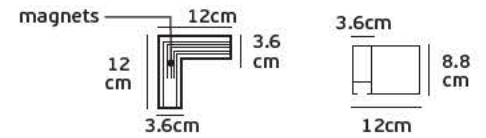

Details

Left/Right Corner. Connect 2 rails link at an angle of 90°. Material Aluminium.