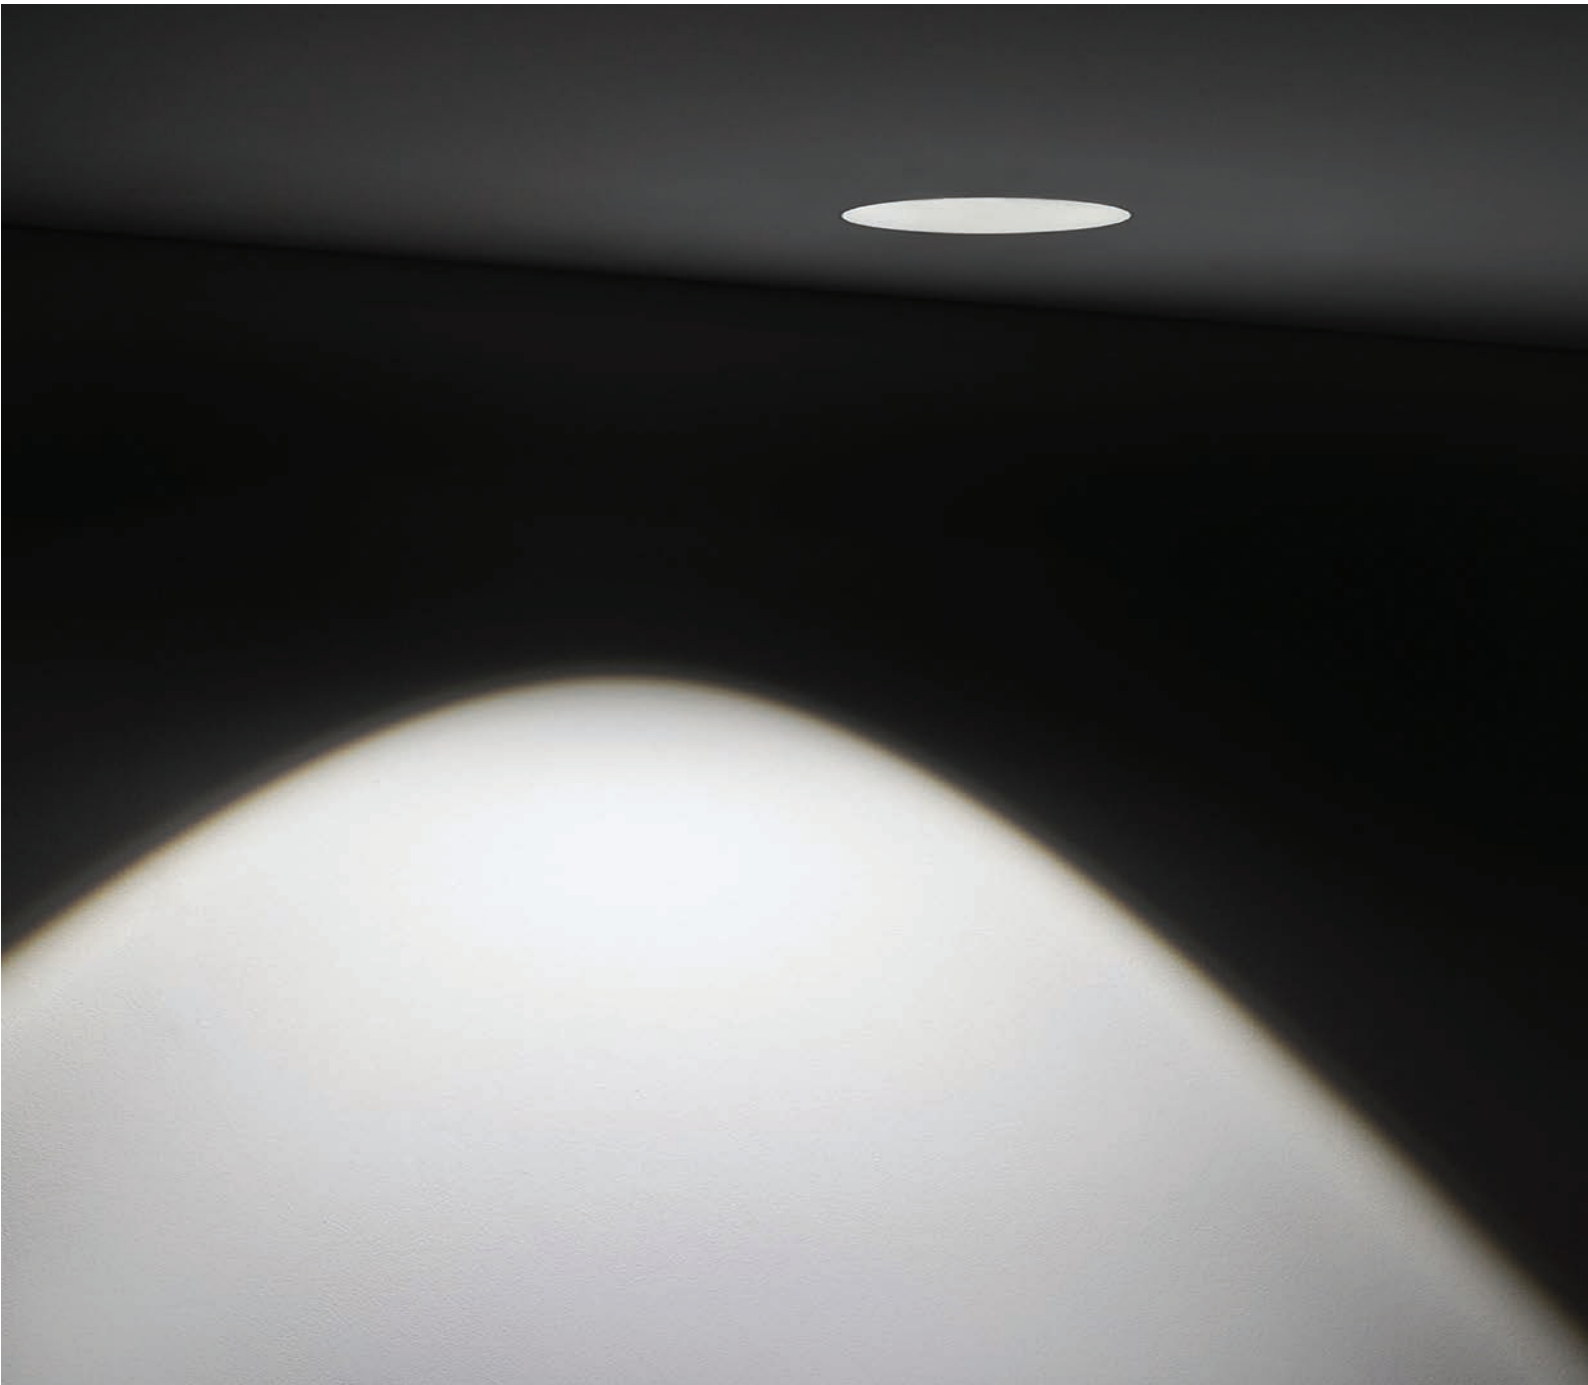

Details

Voltage 240V. Max watt 35w. GU10. Material Gypsum. Possibility to paint.

IP20. GU10.