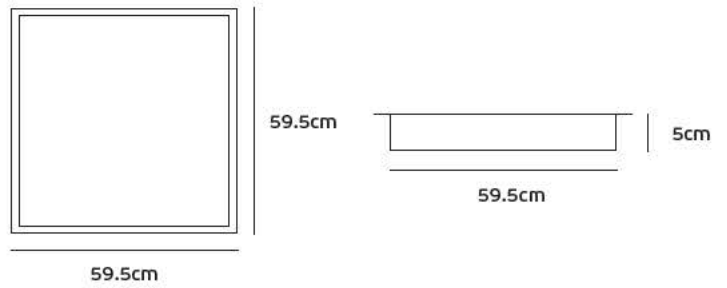

VK/04019/RF

Product Models

Code 77161-133164	Model VK/04019/RF	□ White.	Box 1pc

Details

Frame mounting kit for LED panel VK/04019 with metal clip set.