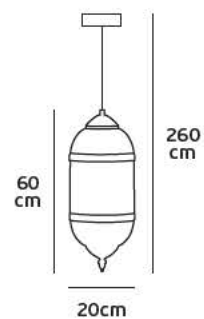

VK/03180PE

Product Models

Code	Model	Color	Base	Power	Box
75169-482724	VK/03180PE/B	■ Black	E27	Max 60W	1pc

Details

Voltage 240V. Max watt 60w. E27. Working temperature -20°C ~ 40°C. Cable 2m black cable + black ceiling plate. Material Iron.

IP20. E27.