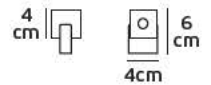

VK/02128

Product Models

Code	Model	Box
75169-358694	VK/02128/AN/W ■ Anthracite. 3000K. 90lm. 1w. 28°. CRI>83	36pcs
75169-359694	VK/02128/G/W ■ Grey. 3000K. 90lm. 1w. 28°. CRI>83	36pcs

Details

AC Driver 12-24V (Included). Watt 1w. Beam Angle 28°. CRI>83. Type of Led CREE. Lifetime 30.000hrs. Working temperature -20°C→45°C. No Dimmable. Material Die-cast Aluminium. 2 years guarantee.

IP65. 1w.

VK/02123

Product Models

Code	Model	Box
75169-352694	VK/02123/AN/W ■ Anthracite. 3000K. 656lm. 10w. 26°. CRI>83	4pcs

Details

AC Driver 200-240V (Included). Watt 10w. Beam Angle 26°. CRI>83. Type of Led COB. Lifetime 30.000hrs. Working temperature -20°C→45°C. No Dimmable. Material Die-cast Aluminium. 2 years guarantee.

IP65. 10w.