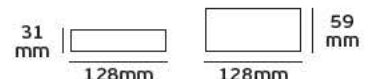

VK/10080/RP
RGB Amplifier

Product Models

Code	Model	Box
78000-598663	VK/10080/RP 3 ch x 10A / 1 ch x 30A. 360w/720w. 12~24VDC.	1pc

Details

Voltage 3chx10A / 1chx30A. Output 12~24VDC. Watt 360w max (12V) / 720w max (24V). 2 years guarantee.

IP20. 12~24VDC.

VK/10078/RP
Power repeater (RGBW)

Product Models

Code	Model	Box
78000-746720	VK/10078/RP 4 ch x 5A. 240w/720w. 12~36VDC.	1pc

Details

Output current 4ch, 5A/ch. Input Voltage 12~36VDC. Watt 240/720w. Iin 20.5A. Vout 4x(12-36) VDC. Iout 4x5A. Pout 4x (60-180)w. 2 years guarantee.

IP20. 12~36VDC.

Function introduction

VK/RP308
Data repeater PWM

Product Models

Code	Model	Box
78000-542016	VK/RP308 3x8A/1x24A. 288w/576w. 12~24V. L128xW59xH31mm	1pc

Details

Output current 3x8A/1x24A. Input Voltage 12/24V. Watt 288/576w. Material plastic. 2 years guarantee.

IP20. 12~24VDC.
PWM