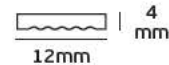

VK/00/AL

Product Models

Code	Model	Box
75165-137264	VK/00/AL Aluminium. 2.000x12x4mm	100pcs

Details

Charged per meter. Available 2m. Material Aluminium.

VK/01/SLIM/AL

Product Models

Code	Model	Box
75165-162264	VK/01/SLIM/AL Aluminium. 2.000x14x8mm	100pcs

Details

Charged per meter. Available 2m. Material Aluminium.

VK/01/DEEP/SLIM/AL

Product Models

Code	Model	Box
75165-215264	VK/01/DEEP/SLIM/AL Aluminium. 2.000x27.4x15mm	100pcs

Details

Charged per meter. Available 2m. Material Aluminium.