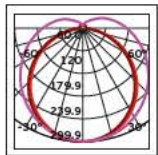

Details

Led magnetic track light DC driver 48V (included). Watt 13w. CRI>90. IP Rating IP20. Type of Led [bridgelux. 2835 with driver](#). Dimmable 1-10V. Lifetime 50.000 hrs Working temperature < 45°C. Material Aluminium. 2 years guarantee.

IP20. 13w.