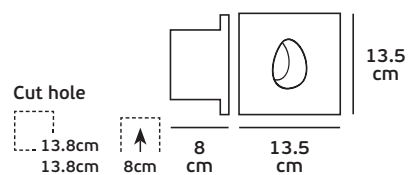

VK/09072

Product Models

Code	Model	Box
64174-307131	VK/09072 □ White. GU10. Max 35w.	4pcs

Details

Voltage 240V. Max watt 35w. GU10. Material Gypsum. Possibility to paint.

IP20. GU10.