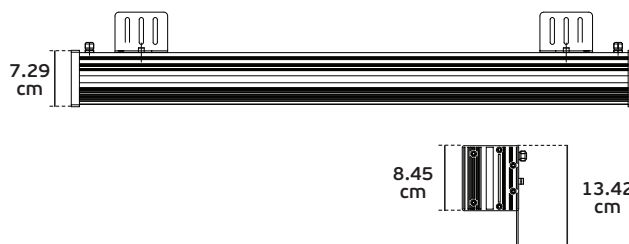

Details

Led light with 12 reflectors. Voltage 110-240V. Watt 24w. Beam angle 5.3°. CRI>80. IP Rating IP66. Type of Led CREE XPG-3. No Dimmable. Lifetime 20.000 hrs. Working temperature -40° ~ 50°C. Material Aluminium. Driver Meanwell. 3-5 years guarantee.