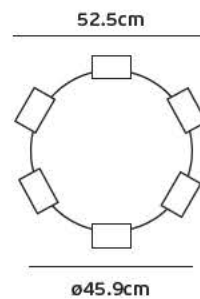

Details

AC Driver 220-240V (included). Watt 20w/30w. CRI>90. Type of Led *bridgelux.* 2835 with driver. No Dimmable. Lifetime 50.000 hrs. Working temperature < 45°C. Material Aluminium. Recessed Trimless ceiling. 2 years guarantee.

IP20. 20w/30w.