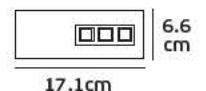

VK/04342/CE

Product Models

Code	Model	Box
71164-064721	VK/04342/CE/WB/W ■ White-Black sand. 3000K. 550lm. 6w. led. 24°. CRI>90	30pcs
71164-063721	VK/04342/CE/B/W ■ Black sand. 3000K. 550lm. 6w. led. 24°. CRI>90	30pcs

Details

AC Driver 220-240V (included). Watt 6w. CRI>90. IP Rating IP20. Type of Led with driver. No Dimmable. Lifetime 50.000 hrs. Working temperature < 45°C. Material Aluminium. 2 years guarantee.

IP20. 6w.

VK/04344/CE

Product Models

Code	Model	Box
71164-068721	VK/04344/CE/WB/W ■ White-Black sand. 3000K. 1.090lm. 15w. led. 24°. CRI>90	20pcs
71164-067721	VK/04344/CE/B/W ■ Black sand. 3000K. 1.090lm. 15w. led. 24°. CRI>90	20pcs

Details

AC Driver 220-240V (included). Watt 15w. CRI>90. Type of Led 5050 with driver. IP Rating IP20. No Dimmable. Lifetime 50.000 hrs. Working temperature < 45°C. Material Aluminium. 2 years guarantee.

IP20. 15w.