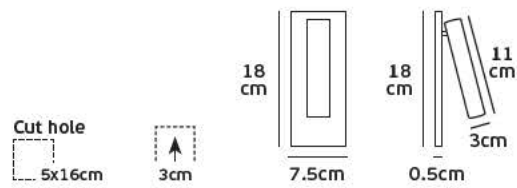

VK/04154

Product Models

Code	Model	Box
64171-062126	VK/04154/WA/B/W ■ Black matt. 3000K. 110lm. 3w. 30°. CRI>80.	40pcs
64171-063126	VK/04154/WA/W/W □ White. 3000K. 110lm. 3w. 30°. CRI>80.	40pcs

Details

AC 100-265V Driver (Included). Watt 3w. CRI>80. Beam Angle 30°. Type of Led 3535.
Working temperature -20°C→ 40°C. Lifetime 30,000hrs. Material Aluminium.
3 years guarantee.

IP20. 3w.