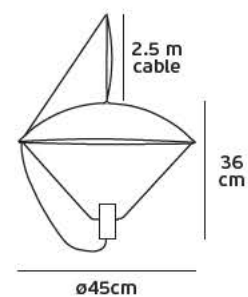

VK/04256PE

Product Models

Code	Model	Box
75169-005741	VK/04256PE/6R ■ Green+white. GU10.	1pc

Details

AC 220-240V. Max Watt 7w. Base GU10. Color Green metal shade with white inside.
Cable Black textile. Material Metal.

IP20. GU10

VK/04257PE

Product Models

Code	Model	Box
75169-006741	VK/04257PE/W □ White. GU10.	1pc

Details

AC 220-240V. Max Watt 7w. Base GU10. Color White metal shade with white inside.
Cable Black textile. Material Metal.

IP20. GU10