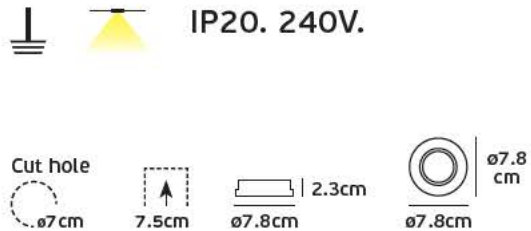

Details

Voltage 240V. Max watt 35w. Par16. Material Die cast aluminium.