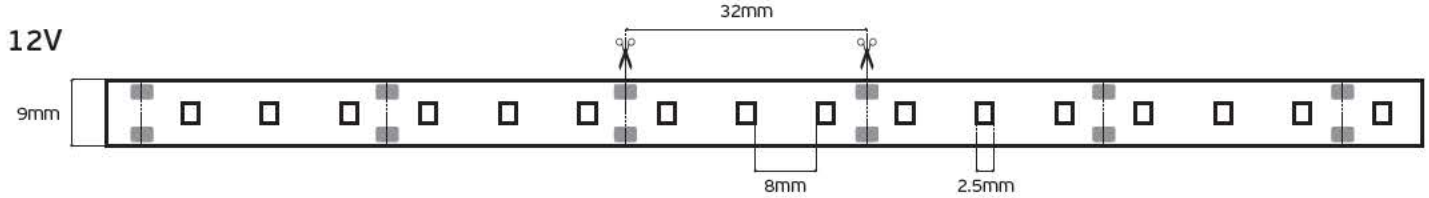

VK/3528/96 12V

Product Models

Code	Model	Voltage	Color	Lumen	CRI	Power	Box
78001-145719	VK/12/3528/WW/96	12V	2700K	768lm/m	CRI>80	7.68w/m	5m/roll
78001-109719	VK/12/3528/W/96	12V	3000K	768lm/m	CRI>80	7.68w/m	5m/roll
78001-161719	VK/12/3528/C/96	12V	4000K	768lm/m	CRI>80	7.68w/m	5m/roll
78001-110719	VK/12/3528/D/96	12V	6000K	768lm/m	CRI>80	7.68w/m	5m/roll
78001-611719	VK/12/3528/BL/96	12V	Blue	770lm/m	CRI>80	7.68w/m	5m/roll

Details

Led type SMD 2835. Watt 7.68w/m. Led qty 96pcs/m. CRI>80. Tape on back 3M. Working temperature -25°C → 60°C. Storage temperature -40°C → 80°C. 2 years guarantee.