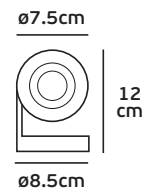

VK/ULFD-2

Product Models

Code	Model	Box
62159-062291	VK/ULFD-2/WS ■ Black. 6000K. 350lm. 9w. 40°.	1pc
62159-063291	VK/ULFD-2/MS ■ Black. RGB. 220lm. 9w. 40°.	1pc

Details

AC Driver 12V (Included). Watt 9w. Beam Angle 40°. Type of Led SMD. Lifetime 30.000hrs. Working temperature -20°C→40°C. No Dimmable. Material Plastic. Included Cable 1.65m hrnf 07 - 2x1mm. 2 years guarantee.

IP68. 9w.