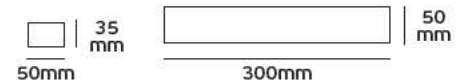

Oti Dali 210w

Product Models

Code	Model	Input	Output	Channels	Box
78000-504019	VK/Oti Dali 210w	69A	210w	1-4 channels	6pcs

Details

Voltage 220-240V. AC198-264V. Watt 210w. Dimmable. IP Rating IP66/IP67. Working temperature -20°C → 60°C. Lifetime 50.000hrs. Material Aluminium. 5 years guarantee.

IP66/IP67. 210w.