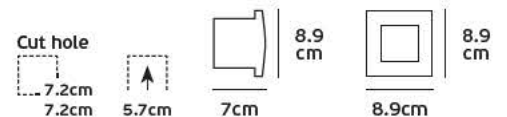

Details

AC Driver 220-240V (Included). Watt 1.5w. CRI>80. Type of Led SMD 2835. Lifetime 20.000hrs. Working temperature -20°C→45°C. No Dimmable. Material Aluminium. glass. 2 years guarantee.

IP54. 1.5w.