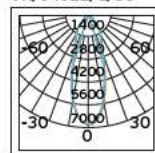

VK/04022/C/36