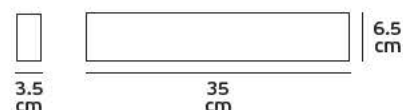

Details

AC 220-240V Driver (Included). Watt 12w. CRI>80. Beam Angle Diffuse light.
Type of Led Bridgelux 2835. Lifetime 50.000hrs. Working temperature <45°C.
Material Aluminium. 2 years guarantee.