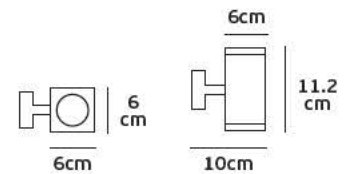

VK/01067

Product Models

Code	Model	Box
75169-216997	VK/01067/W □ White. GU10. Max 35w.	18pcs
75169-217997	VK/01067/B ■ Black. GU10. Max 35w.	18pcs
75169-218997	VK/01067/AN ■ Anthracite. GU10. Max 35w.	18pcs
75169-219997	VK/01067/G ■ Grey. GU10. Max 35w.	18pcs
75169-283997	VK/01067/BR ■ Rust Brown. GU10. Max 35w.	18pcs

Details

Voltage 240V. Max watt 35w. GU10. Material Alu diecast/Glass.

IP54. GU10.

VK/01068

Product Models

Code	Model	Box
75169-220997	VK/01068/W □ White. GU10x2. Max 2x35w.	18pcs
75169-221997	VK/01068/B ■ Black. GU10x2. Max 2x35w.	18pcs
75169-222997	VK/01068/AN ■ Anthracite. GU10x2. Max 2x35w.	18pcs
75169-223997	VK/01068/G ■ Grey. GU10x2. Max 2x35w.	18pcs
75169-284997	VK/01068/BR ■ Rust Brown. GU10x2. Max 2x35w.	18pcs

Details

Voltage 240V. Max watt 2x35w. GU10x2. Material Alu diecast/Glass.

IP54. GU10x2.