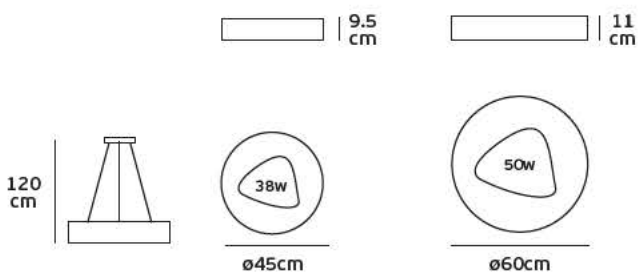

Details

AC 220-240V Driver (Included). Watt 38w/50w. Beam Angle 120°. Type of Led SMD Epistar 2835. Working temperature -20°C ~ 60°C. Lifetime 50.000hrs. Material PE. 2 years guarantee.

IP20. 38w./50w.