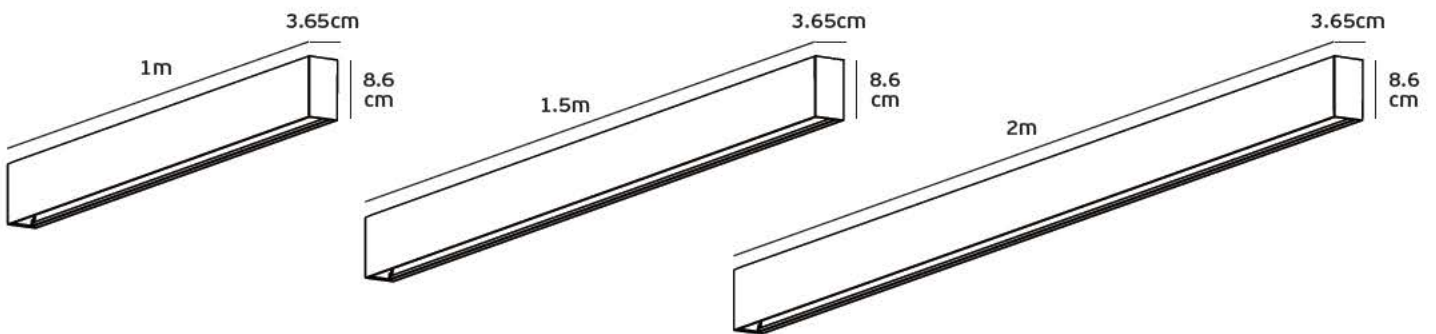

VK/04203TR/S

Product Models

Code	Model	Box
71164-004721	VK/04203TR/S/1/B ■ Black sand. 24V. 1m. (L100.5cm)	1pc
71164-005721	VK/04203TR/S/1.5/B ■ Black sand. 24V. 1.5m (L150.5cm)	1pc
71164-006721	VK/04203TR/S/2/B ■ Black sand. 24V. 2m. (L200.5cm)	1pc

surface/pendant

Details

Magnetic surface mounted track line 24V. Length 1-2m. IP Rating IP20.
Working temperature < 45°C. Material Aluminium.

IP20.

surface

A. Use screw fix TS-S installation support on the ceiling.

B. Connect driver output side with track power line, then fix TS-TS track with TS-TS support.

pendant

A. Fixed TS-TP track ceiling box on ceiling with screw.

B. Connect driver output side with track line, and fixed TS-TP ceiling cover and TS-TP box cover with M4 screw.