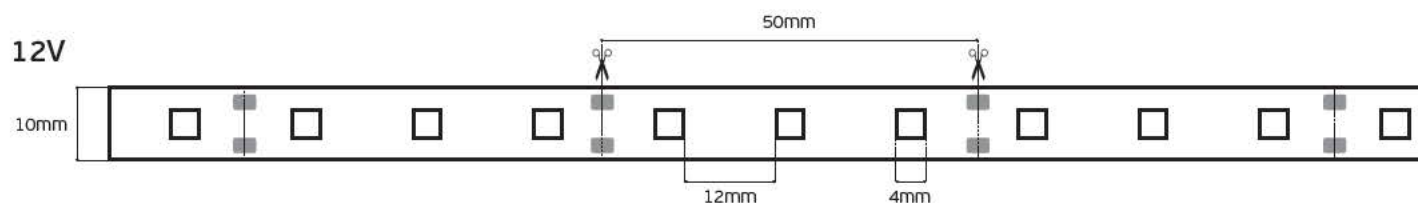

VK/5050J/60 12V

Product Models

Code	Model	Voltage	Color	Lumen	CRI	Power	Box
78001-259123	VK/12/5050J/WW/60	12V	2700K	1440lm/m	CRI>80	14.4w/m	5m/roll
78001-045719	VK/12/5050J/W/60	12V	3000K	1440lm/m	CRI>80	14.4w/m	5m/roll
78001-260123	VK/12/5050J/C/60	12V	4000K	1440lm/m	CRI>80	14.4w/m	5m/roll
78001-044719	VK/12/5050J/D/60	12V	6000K	1440lm/m	CRI>80	14.4w/m	5m/roll
78001-100719	VK/12/5050J/BL/60	12V	BLUE	1008lm/m	CRI>80	14.4w/m	5m/roll
78001-122719	VK/12/5050J/R/60	12V	RED	1008lm/m	CRI>80	14.4w/m	5m/roll
78001-123719	VK/12/5050J/Y/60	12V	YELLOW	1008lm/m	CRI>80	14.4w/m	5m/roll
78001-124719	VK/12/5050J/GR/60	12V	GREEN	1008lm/m	CRI>80	14.4w/m	5m/roll
78001-261123	VK/12/5050J/A/60	12V	AMBER	1008lm/m	CRI>80	14.4w/m	5m/roll
78001-262123	VK/12/5050J/P/60	12V	PURPLE	1008lm/m	CRI>80	14.4w/m	5m/roll

Details

Led type SMD 5050. Watt 14.4w/m. Led qty 60pcs/m. CRI>80. Tape on back 3M. Working temperature -25°C → 60°C. Storage temperature -40°C → 80°C. 2 years guarantee.