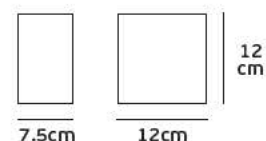

Details

Voltage 240V. Max watt 40w. G9. Material Gypsum. Possibility to paint.