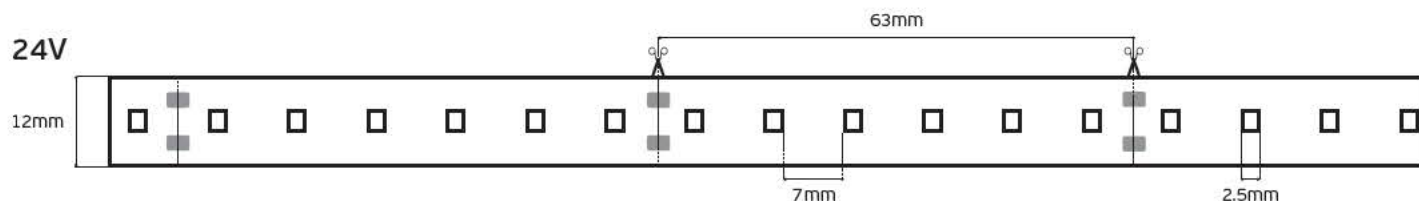

VK/3528W/96 24V

Product Models

Code	Model	Voltage	Color	Lumen	CRI	Power	Box
78001-284123	VK/24/3528W/WW/96	24V	2700K	780lm/m	CRI>80	7.68w/m	5m/roll
78001-285123	VK/24/3528W/W/96	24V	3000K	780lm/m	CRI>80	7.68w/m	5m/roll
78001-286123	VK/24/3528W/C/96	24V	4000K	780lm/m	CRI>80	7.68w/m	5m/roll
78001-287123	VK/24/3528W/D/96	24V	6000K	780lm/m	CRI>80	7.68w/m	5m/roll
78001-288123	VK/24/3528W/BL/96	24V	BLUE	780lm/m	CRI>80	7.68w/m	5m/roll

Details

Led type SMD 3528. Watt 7.68w/m. Led qty 96pcs/m. CRI>80. Tape on back 3M. Working temperature -25°C → 60°C. Storage temperature -40°C → 80°C. 2 years guarantee.