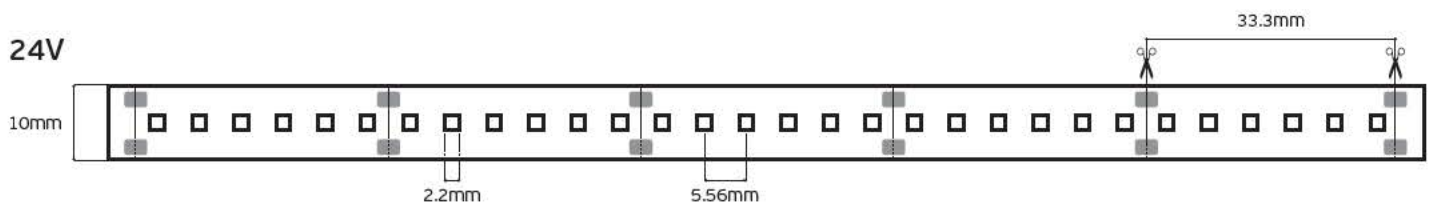

VK/24/2216/.../180

Product Models

Code	Model	Voltage	Color	Lumen	Brand	Efficiency	Power	Box
78001-701724	VK/24/2216/927/180	24V	2700K	2050lm/m	EPISTAR	CRI>90	18w/m	5m/roll
78001-702724	VK/24/2216/930/180	24V	3000K	2050lm/m	EPISTAR	CRI>90	18w/m	5m/roll
78001-703724	VK/24/2216/940/180	24V	4000K	2050lm/m	EPISTAR	CRI>90	18w/m	5m/roll

Details

Led type SMD 2216. Watt 18w/m. Led qty 180pcs/m. Tape on back 3M. Working temperature -10°C → 40°C. Storage temperature -20°C → 60°C.

5 years guarantee   *Super bright!!!*