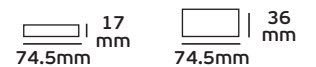

VK/FUT092
4 Zone Remote controller RGB+CCT

Product Models

Code	Model	Box
90004-037698	VK/FUT092 2.4GHz. 3V. 6dBm. 20uA.	1pc

Details
Voltage **3V**. Frequency **2.4GHz**. Transmitting power **6dBm**. Standby Power **20uA**. Distance **30m**. Material **Plastic**. Dimmable **RGB+CCT**. Working temperature **-20~60°C**. 2 years guarantee.

IP20. 3V.
RGB+CCT

VK/FUT039S
Controller RGB+CCT

Product Models

Code	Model	Box
90004-039698	VK/FUT039S 6A/Channel. 12-24V. Max 12A.	1pc

Details
Voltage **12-24V**. Output **6A/channel**. Total output **Max 12A**. **2.4G RF RGB+CCT** Distance **30m**. Material **Plastic**. Dimmable **RGB+CCT, 4 channels**. Working temperature **-10~40°C**. 2 years guarantee.

IP20. 12/24V.
RGB+CCT