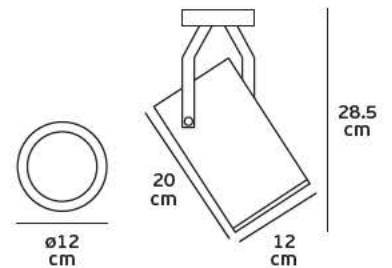

VK/03109CE

Product Models

Code	Model	Box
64174-024108	VK/03109CE/W □ White. GU10. Max 50w.	10pcs
64174-025108	VK/03109CE/B ■ Black. GU10. Max 50w.	10pcs

Details

Voltage **240V**. Max watt **50w**. GU10/ES111. Working temperature $-20^{\circ}\text{C} \sim 40^{\circ}\text{C}$.
Material **Aluminium**.

IP20. GU10/ES111.

VK/03097CE

Product Models

Code	Model	Box
64174-016108	VK/03097CE/W □ White. GU10. Max 50w.	20pcs
64174-017108	VK/03097CE/B ■ Black. GU10. Max 50w.	20pcs

Details

Voltage **240V**. Max watt **50w**. GU10/ES111. Working temperature $-20^{\circ}\text{C} \sim 40^{\circ}\text{C}$.
Material **Aluminium**.

IP20. GU10/ES111.