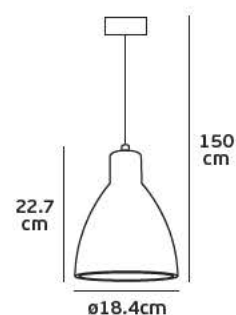

Details

Voltage 240V. Max watt 42w. E27. Working temperature -20°C ~ 40°C. Cable 1.20 m + ceiling plate. Material Concrete. Possibility to paint.

IP20. E27.