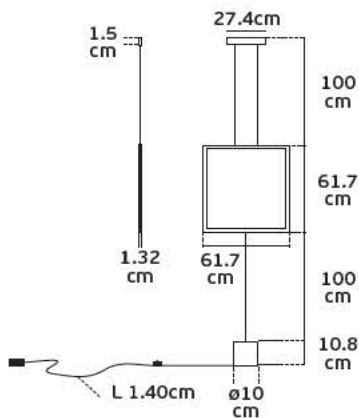

VK/04401

Product Models

Code	Model	Box
71164-018724	VK/04401/GD/W ■ Matt Gold. 3000K. 2.898lm. 28w. CRI>80	1pc

Details

Led Pendant Light 220-240V. Watt 28w. CRI>80. Type of Led 2835 with driver. Dimmable Euchip Triac. Lifetime 20.000hrs. Working temperature -20°C → 40°C. Material Iron+aluminium+acrylic, cable 1.4m.

IP20. 28w.

5 years guarantee