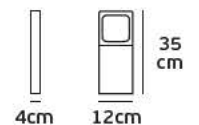

VK/02097

Product Models

Code	Model	Box
75169-323694	VK/02097/AN/W ■ Anthracite. 3000K. 218lm. 7w. PHILIPS led. 49°. CRI>82	4pcs

Details

AC Driver 200-240V (Included). Watt 7w. Beam Angle 49°. CRI>82.
Type of Led SMD PHILIPS 3014. Lifetime 30.000hrs. Working temperature -20°C→45°C.
No Dimmable. Material Aluminium. 2 years guarantee.

IP54. 7w.

VK/02098

Product Models

Code	Model	Box
75169-324694	VK/02098/AN/W ■ Anthracite. 3000K. 218lm. 7w. PHILIPS led. 49°. CRI>82	6pcs

Details

AC Driver 200-240V (Included). Watt 7w. Beam Angle 49°. CRI>82.
Type of Led SMD PHILIPS 3014. Lifetime 30.000hrs. Working temperature -20°C→45°C.
No Dimmable. Material Aluminium. 2 years guarantee.

IP54. 7w.