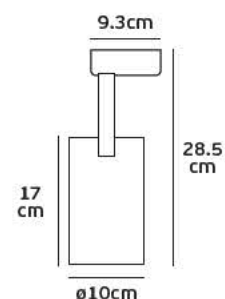

VK/04228

Product Models

Code	Model	Box
64174-281128	VK/04228/W/W/36 □ White. 3000K. 3.600lm. 40w. 36°. CRI>80	24pcs
64174-282128	VK/04228/W/C/36 □ White. 4000K. 3.600lm. 40w. 36°. CRI>80	24pcs
64174-283128	VK/04228/B/W/36 ■ Black. 3000K. 3.600lm. 40w. 36°. CRI>80	24pcs
64174-284128	VK/04228/B/C/36 ■ Black. 4000K. 3.600lm. 40w. 36°. CRI>80	24pcs

Details

Voltage 220-240V. Watt 40w. Type of LED COB Citizen. Beam angle 36°. Clicks 25.000. Working temperature -25°C→ 45°C. Lifetime 35.000hrs. 3-phase adapter. Material Aluminium.

IP20. 40w.

5 years guarantee

VK/LENSE

Product Models

Code	Model	Box
64174-268128	VK/LENSE/12 Clear. Glass. 12°.	100pcs
64174-269128	VK/LENSE/24 Clear. Glass. 24°.	100pcs

Details

Can be used to VK/04121. Material Glass.

VK/ANTIGLARE-NET

Product Models

Code	Model	Box
64174-272128	VK/ANTIGLARE-NET Black. Metal. Filter.	1pc

Details

Can be used to VK/04117. Material Metal.