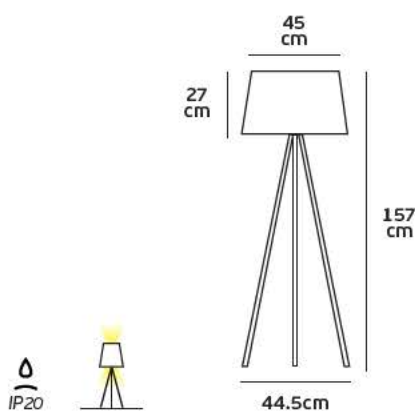

Details

Voltage 240V. Max watt 40w. Lampholder E27. Material Metal.

IP20. E27.