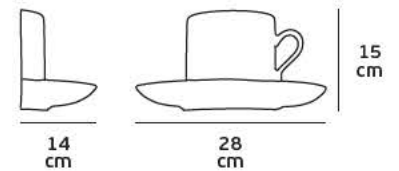

Details

Voltage 240V. Max watt 40w. G9. Material Gypsum. Possibility to paint.