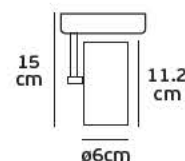

VK/04052TR/S

Product Models

Code	Model	Box
64174-323269	VK/04052TR/W/S □ White. GU10. Max 35w.	1pc
64174-322269	VK/04052TR/B/S ■ Black. GU10. Max 35w.	1pc
64174-324269	VK/04052TR/G/S ■ Grey. GU10. Max 35w.	1pc
64174-325269	VK/04052TR/AN/S ■ Anthracite. GU10. Max 35w.	1pc
64174-326269	VK/04052TR/MC/S ■ Brushed Chrome. GU10. Max 35w.	1pc

Details

Voltage 240V. Max watt 35w. Par16. Material Aluminium. 3-phase adapter.

IP20. 240V.

VK/04052TR/L

Product Models

Code	Model	Box
64174-318269	VK/04052TR/W/L □ White. GU10. Max 35w.	1pc
64174-316269	VK/04052TR/B/L ■ Black. GU10. Max 35w.	1pc
64174-319269	VK/04052TR/G/L ■ Grey. GU10. Max 35w.	1pc
64174-320269	VK/04052TR/AN/L ■ Anthracite. GU10. Max 35w.	1pc
64174-321269	VK/04052TR/MC/L ■ Brushed Chrome. GU10. Max 35w.	1pc

Details

Voltage 240V. Max watt 35w. Par16. Material Aluminium. 3-phase adapter.

IP20. 240V.