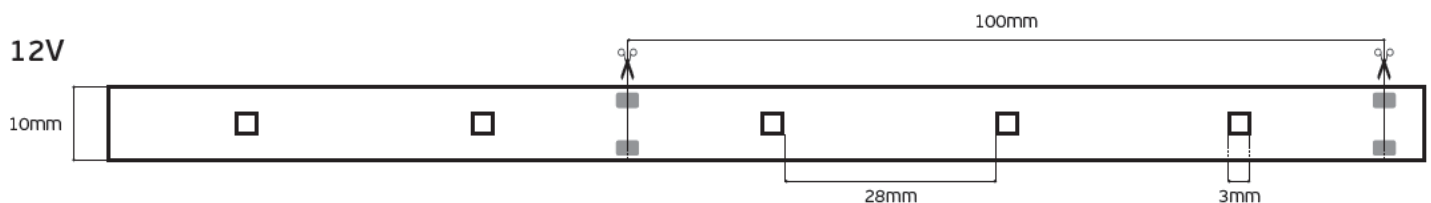

Details

Led type SMD 5050. Watt 7.2w/m. Led qty 30pcs/m. CRI>80. Tape on back 3M. Working temperature -25°C → 60°C. Storage temperature -40°C → 80°C. 2 years guarantee.