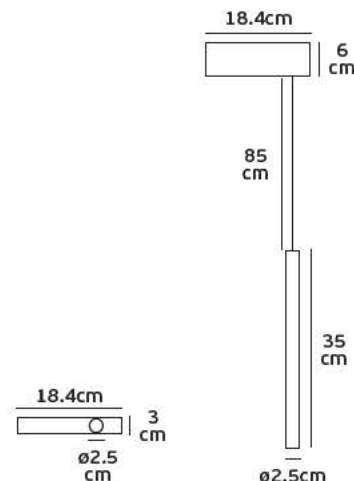

Details

Led magnetic track light DC Driver 24V. Watt 3w. Beam Angle 15°. Type of Led CREE XP-E2. Lifetime 50.000hrs. Working temperature < 45°C. Material Aluminium. 2 years guarantee.

IP20. 3w.