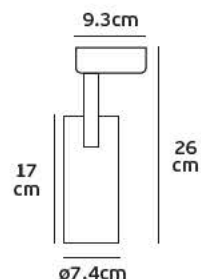

VK/04120
12°

Product Models

Code	Model	Box
64174-252128	VK/04120/W/W/12 □ White. 3000K. 1.800lm. 20w. 12°. CRI>80	24pcs
64174-253128	VK/04120/W/C/12 □ White. 4000K. 1.800lm. 20w. 12°. CRI>80	24pcs
64174-254128	VK/04120/B/W/12 ■ Black. 3000K. 1.800lm. 20w. 12°. CRI>80	24pcs
64174-255128	VK/04120/B/C/12 ■ Black. 4000K. 1.800lm. 20w. 12°. CRI>80	24pcs

Details

Voltage 220-240V. Watt 20w. Type of LED COB Citizen. Beam angle 12°. Clicks 25.000. Working temperature -25°C→ 45°C. Lifetime 35.000hrs. 3-phase adapter. Material Aluminium.

IP20. 20w.

5 years guarantee

VK/04120/C/12

VK/04120
24°

Product Models

Code	Model	Box
64174-256128	VK/04120/W/W/24 □ White. 3000K. 1.800lm. 20w. 24°. CRI>80	24pcs
64174-257128	VK/04120/W/C/24 □ White. 4000K. 1.800lm. 20w. 24°. CRI>80	24pcs
64174-258128	VK/04120/B/W/24 ■ Black. 3000K. 1.800lm. 20w. 24°. CRI>80	24pcs
64174-259128	VK/04120/B/C/24 ■ Black. 4000K. 1.800lm. 20w. 24°. CRI>80	24pcs

Details

Voltage 220-240V. Watt 20w. Type of LED COB Citizen. Beam angle 24°. Clicks 25.000. Working temperature -25°C→ 45°C. Lifetime 35.000hrs. 3-phase adapter. Material Aluminium.

IP20. 20w.

5 years guarantee