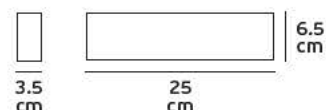

Details

AC 220-240V Driver (Included). Watt 7w. CRI>80. Beam Angle Diffuse light.
Type of Led Bridgelux 2835. Lifetime 50.000hrs. Working temperature <45°C.
Material Aluminium. 2 years guarantee.