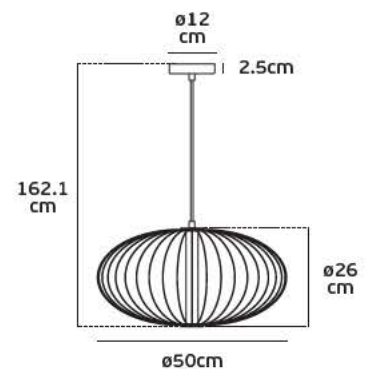

VK/04388/PE/.../W

Product Models

Code	Model	Box
75169-011741	VK/04388/PE/BS/W ■ Brass. 2700K. 350lm. 5w. CRI>80.	1pc
75169-012741	VK/04388/PE/B/W ■ Black. 2700K. 350lm. 5w. CRI>80.	1pc

Details

Led Pendant Light 220-240V. Watt 5w. CRI>80. Type of Led SMD with driver. No dimmable. Lifetime 10.000hrs. Working temperature -20°C → 45°C. Material Metal wires, black painting metal canopy, black textile cable. 3 years guarantee.

IP20. 5w.