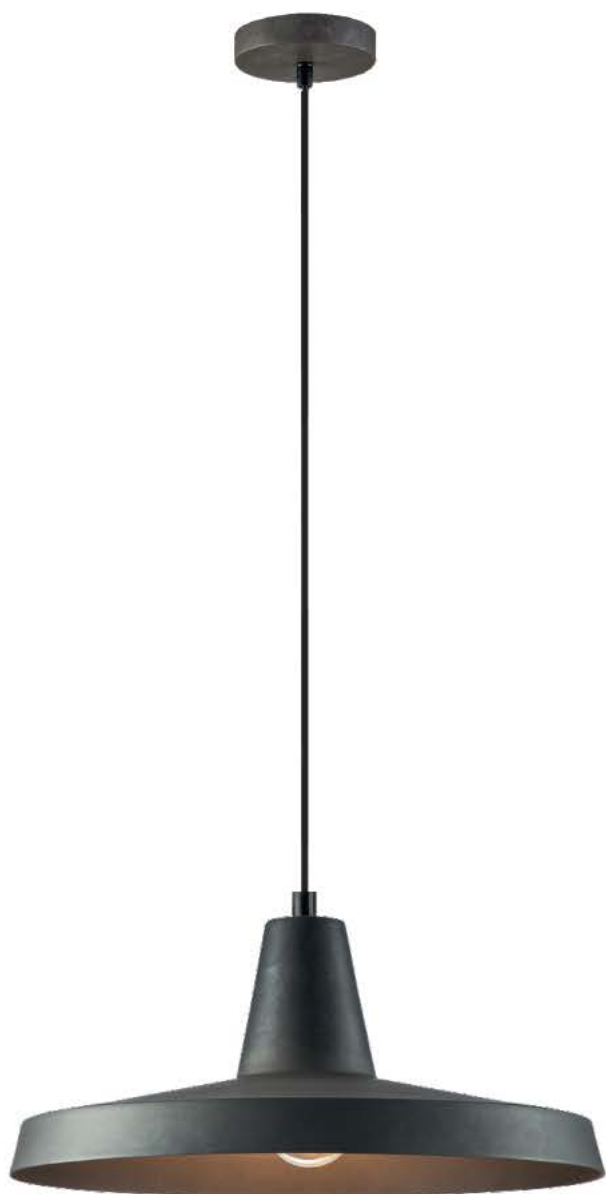

■ VK/03166/G
VK/03167/G

Product Models

Code	Model	Box
75169-019733	VK/03166/G ■ Dark grey. E27. Max 40w. Dark grey ceiling plate.	1pc
75169-021733	VK/03167/G ■ Dark grey. E27. Max 40w. Dark grey ceiling plate.	1pc

Details

Voltage 240V. Max watt 40w. E27. Working temperature -20°C ~ 40°C.
Cable 1m black cable + dark grey ceiling plate. Material Metal.

⏚ ⚡ IP20. E27.