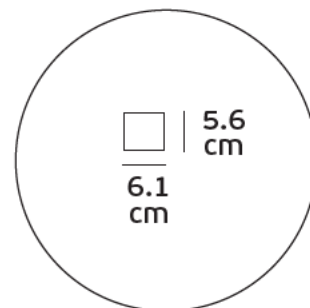

Code	Model						Box
75165-395210	VK/04156/168/AL/W	■ Aluminium	3000K	38w	4.800lm	168cm	1pc
75165-396210	VK/04156/168/W/W	□ White	3000K	38w	4.800lm	168cm	1pc
75165-397210	VK/04156/168/B/W	■ Black	3000K	38w	4.800lm	168cm	1pc
75165-413210	VK/04156/168/AL/C	■ Aluminium	4000K	38w	4.800lm	168cm	1pc
75165-414210	VK/04156/168/W/C	□ White	4000K	38w	4.800lm	168cm	1pc
75165-415210	VK/04156/168/B/C	■ Black	4000K	38w	4.800lm	168cm	1pc
75165-398210	VK/04156/196/AL/W	■ Aluminium	3000K	44w	5.600lm	196cm	1pc
75165-399210	VK/04156/196/W/W	□ White	3000K	44w	5.600lm	196cm	1pc
75165-400210	VK/04156/196/B/W	■ Black	3000K	44w	5.600lm	196cm	1pc
75165-416210	VK/04156/196/AL/C	■ Aluminium	4000K	44w	5.600lm	196cm	1pc
75165-417210	VK/04156/196/W/C	□ White	4000K	44w	5.600lm	196cm	1pc
75165-418210	VK/04156/196/B/C	■ Black	4000K	44w	5.600lm	196cm	1pc

Details

Voltage 220-240V. Type of LED **TRIDONIC**. Beam angle 120°. CRI>80. Clicks 50.000. Working temperature -25°C→ 45°C. Lifetime 50.000hrs. Material Aluminium. No dimmable but can be dimmable after contact with our headquarter sales department.

IP20.

VK/04156/140/W/C

- » TRIDONIC LLE-G2
- » TRIDONIC LED driver