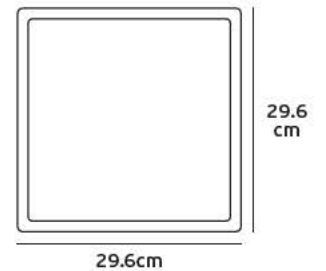

Details

AC Driver 230V (Included). Watt 16w. Beam Angle 120°. CRI>80. Type of Led SMD 2835. Lifetime 30.000hrs. No Dimmable. Working temperature -20°C→45°C. Material Plastic (ABS). 2 years guarantee.

IP65. 16w.