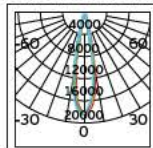

Details

Voltage 220-240V. Watt 20w. Type of LED COB Citizen. Beam angle 24°. Clicks 25.000. Working temperature -25°C→ 45°C. Lifetime 35.000hrs. 3-phase adapter. Material Aluminium.

IP20. 30w.

5 years guarantee

VK/04121/W/24