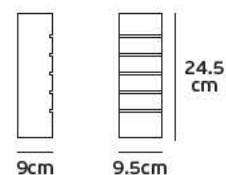

Details

Voltage 240V. Max watt 40w. E14. Material Gypsum. Possibility to paint.