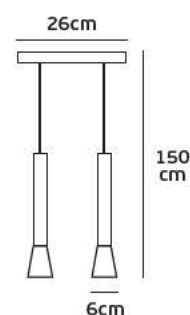

Details

Voltage 240V. Max watt 2x35w. GU10/Par16. Working temperature -20°C ~ 40°C. Cable 1.20 m + ceiling plate. Material Aluminium, metal.

⚡ IP20. GU10.