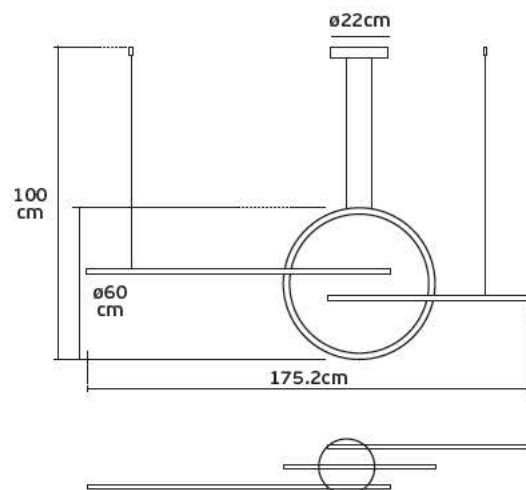

VK/04399/PE

Product Models

Code	Model	Box
71164-016724	VK/04399/PE/B/W ■ Matt Black. 3000K. 6.800lm. 68w. . CRI>80	1pc

Details

Led Pendant Light 220-240V. Watt 68w. CRI>80. IP Rating IP20. Type of Led 2835 with driver. Dimmable Euchip Triac. Lifetime 20.000hrs. Working temperature -20°C → 40°C
Material Iron+aluminium+silicone strip, cable 1.5m.

IP20. 68w.

5 years guarantee