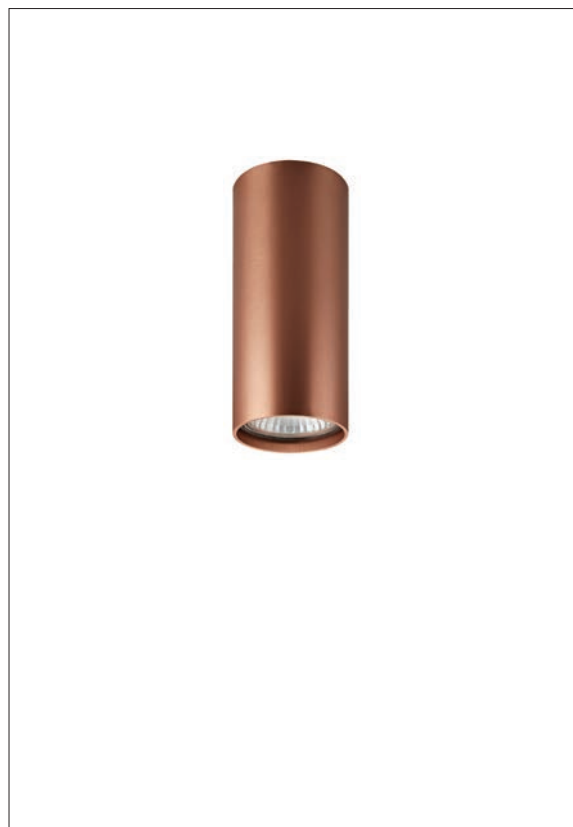

**IP20. GU10.**

**VK/03140/R**

**Product Models**

Code	Model	Box
75169-386121	VK/03140/R/G Gold ring.	1pc

**Details**

Can be used to **VK/03139CE**. Material **Aluminium**.

**VK/03087CE/13**

**Product Models**