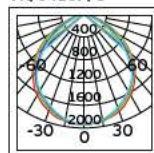

VK/04107/C