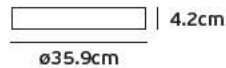

Details

AC Driver 220-240V (included). Watt 20w/30w. CRI>90. Type of Led *bridgelux.* 2835 with driver. No Dimmable. Lifetime 50.000 hrs. Working temperature < 45°C. Material Aluminium. Recessed Trimless ceiling. 2 years guarantee.

IP20. 20w/30w.