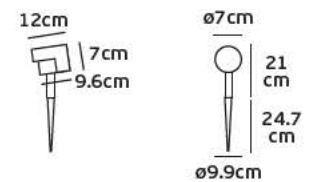

Details

AC Driver 200-240V (Included). Watt 10w. Beam Angle 41°. CRI>82.
Type of Led COB SHINING ON. Lifetime 30.000hrs. Working temperature -20°C→45°C.
No Dimmable. Material Aluminium. 2 years guarantee.

IP65. 10w.