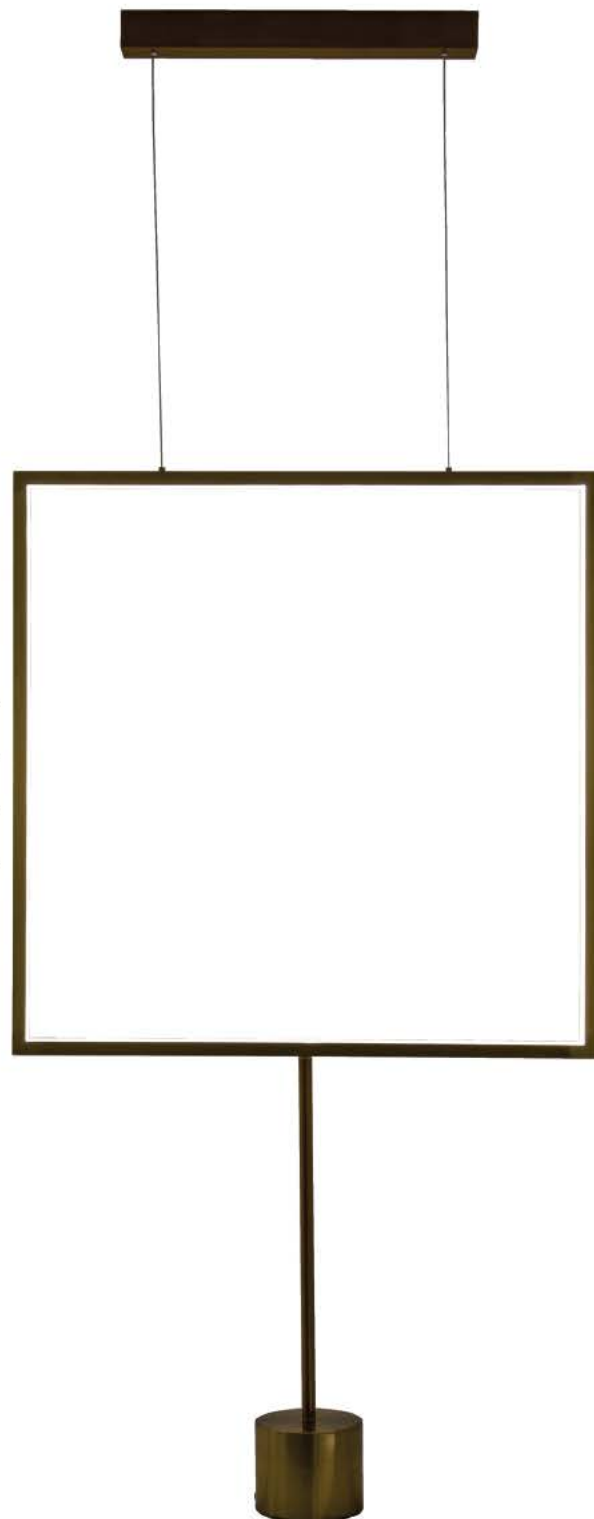

VK/04401

Product Models

Code	Model	Box
71164-018724	VK/04401/GD/W ■ Matt Gold. 3000K. 2.898lm. 28w. CRI>80	1pc

Details

Led Pendant Light 220-240V. Watt 28w. CRI>80. Type of Led 2835 with driver. Dimmable Euchip Triac. Lifetime 20.000hrs. Working temperature -20°C → 40°C. Material Iron+aluminium+acrylic, cable 1.4m.

IP20. 28w.

5 years guarantee