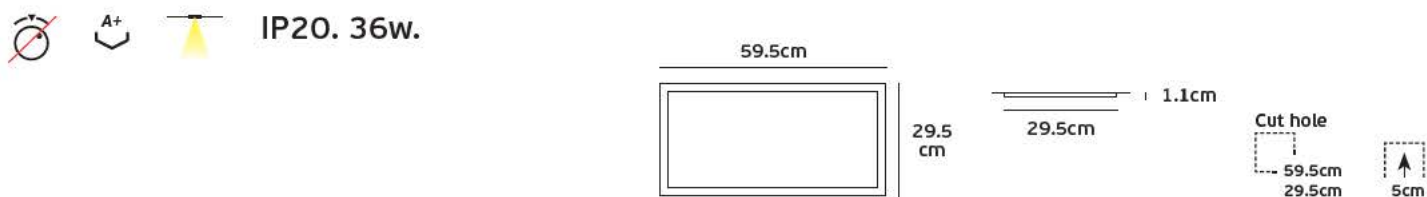

Details

AC Driver 100-240V (Included). Watt 36w. Beam Angle 120°. CRI>83. LED SMD 4014. Lifetime 50.000hrs. Clicks 50.000. Working temperature < 45°C. Material Aluminium, Plastic. 2 years guarantee.