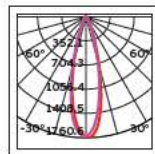

Details

Led magnetic track light DC driver 48V (included). Watt 7w. CRI>90. IP Rating IP20
Type of Led E6 with driver. Dimmable 1-10V. Lifetime 50.000 hrs
Working temperature < 45°C. Material Aluminium. 2 years guarantee.

IP20. 7w.