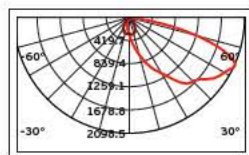

Details

Led magnetic track light DC driver 48V (included). Watt 18w. CRI>90. IP Rating IP20
Type of Led 5050 with driver. Dimmable 1-10V. Lifetime 50.000 hrs
Working temperature < 45°C. Material Aluminium. 2 years guarantee.