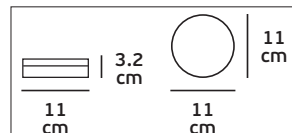

VK/87

Product Models

Code	Model	Box
71164-042111	VK/87/S ■ Silver. Base for track light VK/04109. Plastic.	40pcs
71164-041111	VK/87/W □ White. Base for track light VK/04109. Plastic.	40pcs
71164-040111	VK/87/B ■ Black. Base for track light VK/04109. Plastic.	40pcs

Details

Base for track light VK/04109.
Material Plastic.

VK/FLAPS

Product Models

Code	Model	Box
64174-273128	VK/FLAPS/D90/W □ White. Flaps. Aluminium.	50pcs
64174-274128	VK/FLAPS/D90/B ■ Black. Flaps. Aluminium.	50pcs

Details

Flaps.
Material Aluminium.