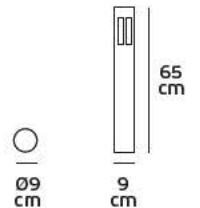

VK/02101

Product Models

Code	Model	Box
75169-328694	VK/02101/AN/W ■ Anthracite. 3000K. 278lm. 7w. 33°. CRI>82	4pcs

Details

AC Driver 100-240V (Included). Watt 7w. Beam Angle 33°. CRI>82.
Type of Led CREE 13004. Lifetime 30.000hrs. Working temperature -20°C→45°C.
No Dimmable. Material Aluminium. 2 years guarantee.

IP54. 7w.

VK/02140

Product Models

Code	Model	Box
75169-373694	VK/02140/AN/W ■ Anthracite. 3000K. 420lm. 7w. 41°. CRI>82	6pcs

Details

AC Driver 200-240V (Included). Watt 7w. Beam Angle 41°. CRI>82.
Type of Led CREE. Lifetime 30.000hrs. Working temperature -20°C→30°C.
No Dimmable. Material Aluminium diecast. 2 years guarantee.

IP54. 7w.