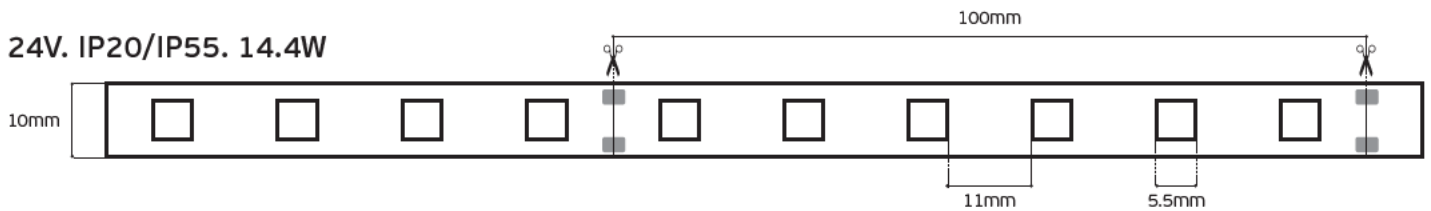

Details

Led type SMD 5050. Watt 14.4w/m. Led qty 60pcs/m. CRI>80. Tape on back 3M. Working temperature -25°C → 60°C. Storage temperature -40°C → 80°C. 2 years guarantee.

12V. IP20/IP55. 14.4W

24V. IP20/IP55. 14.4W