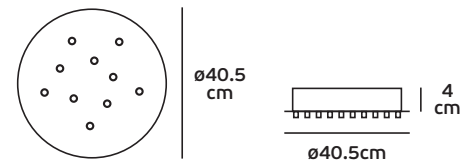

Details

Voltage 220-240V. IP Rating IP20, Working temperature -20 ~ 45°C. Material Iron.
Canopy with 2 drivers (10 heads) HBL, 31-36w, 25-30Vdc, 1.200Ma. 3 years guarantee.

IP20. 10 heads.