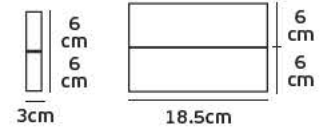

VK/04205TR/6

Product Models

Code	Model	Box
71164-011721	VK/04205TR/W/6/B ■ Black sand. 3000K. 756lm. 12w. <i>bridgelux</i>. led. 8°. CRI>90	20pcs
71164-045721	VK/04205TR/C/6/B ■ Black sand. 4000K. 756lm. 12w. <i>bridgelux</i>. led. 8°. CRI>90	20pcs

Details

Led magnetic track light DC Driver 24V. Watt 12w. Beam Angle 8°. Type of Led *bridgelux*. Lifetime 50.000hrs. Working temperature < 45°C. Material Aluminium. 2 years guarantee.

IP20. 12w.

VK/04206TR

Code	Model	Box
71164-012721	VK/04206TR/W/LIN/B ■ Black sand. 3000K. 348lm. 10w. <i>bridgelux</i>. led. 18°. CRI>90	30pcs
71164-039721	VK/04206TR/C/LIN/B ■ Sand Black. 4000K. 348lm. 10w. <i>bridgelux</i>. led. 18°. CRI>90	30pcs

Details

Led magnetic track light DC Driver 24V. Watt 10w. CRI>90. Beam Angle 18°. Type of Led *bridgelux*. Lifetime 50.000hrs. Working temperature < 45°C. Material Aluminium. 2 years guarantee.

IP20. 10w.