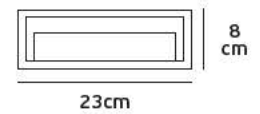

Details

Voltage 220-240V. Watt 3.5w. CRI>80. Type of Led SMD 3014. Lifetime 50.000hrs. Clicks 50.000. No Dimmable. Working temperature -20°C→45°C. Material ABS+PC. 1 year guarantee.

IP65. 3.5w.