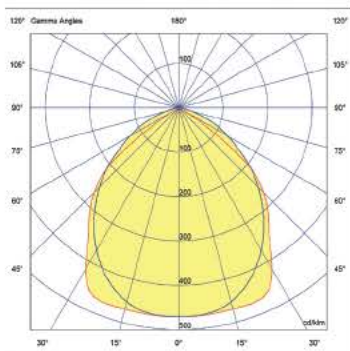

VK/04286/900/3/W/C