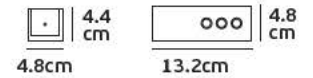

VK/04341/CE

Product Models

Code	Model	Box
71164-062721	VK/04341/CE/WB/W □ ■ White-Black sand. 3000K. 500lm. 6w. led. 24°. CRI>90	30pcs
71164-061721	VK/04341/CE/BGD/W ■ ■ Black-Gold sand. 3000K. 500lm. 6w. led. 24°. CRI>90	30pcs

Details

AC Driver 220-240V (included). Watt 6w. CRI>90. IP Rating IP20. Type of Led with driver. No Dimmable. Lifetime 50.000 hrs. Working temperature < 45°C. Material Aluminium. 2 years guarantee.

IP20. 6w.

VK/04343/CE

Product Models

Code	Model	Box
71164-066721	VK/04343/CE/WB/W □ ■ White-Black sand. 3000K. 1.020lm. 15w. led. 24°. CRI>90	20pcs
71164-065721	VK/04343/CE/BGD/W ■ ■ Black-Gold sand. 3000K. 1.020lm. 15w. led. 24°. CRI>90	20pcs

Details

AC Driver 220-240V (included). Watt 15w. CRI>90. Type of Led 5050 with driver. IP Rating IP20. No Dimmable. Lifetime 50.000 hrs. Working temperature < 45°C. Material Aluminium. 2 years guarantee.

IP20. 15w.