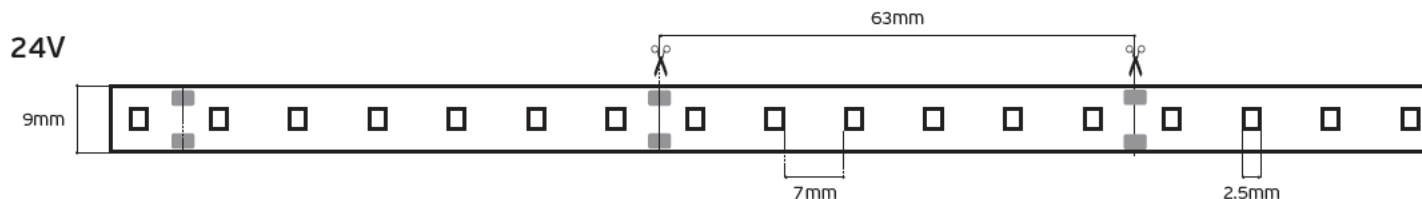

VK/3528J/96 24V

Product Models

Code	Model	Voltage	Color	Lumen	CRI	Wattage	Box
78001-156719	VK/24/3528J/WW/96	24V	2700K	768lm/m	CRI>80	7.68w/m	5m/roll
78001-120719	VK/24/3528J/W/96	24V	3000K	768lm/m	CRI>80	7.68w/m	5m/roll
78001-166719	VK/24/3528J/C/96	24V	4000K	768lm/m	CRI>80	7.68w/m	5m/roll
78001-121719	VK/24/3528J/D/96	24V	6000K	768lm/m	CRI>80	7.68w/m	5m/roll
78001-653126	VK/24/3528J/BL/96	24V	BLUE	768lm/m	CRI>80	7.68w/m	5m/roll

Details

Led type SMD 2835. Watt 7.68w/m. Led qty 96pcs/m. CRI>80. Tape on back 3M. Working temperature -25°C → 60°C. Storage temperature -40°C → 80°C. 2 years guarantee.