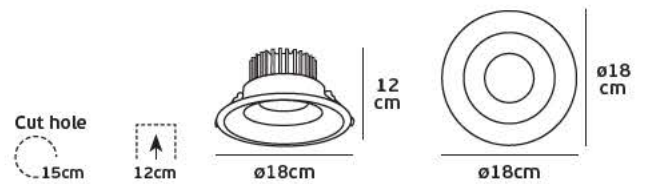

Details

AC Driver 85-256V (Included). Watt 15w. Beam Angle 24°, 36°-40°, 36°. CRI>90.
Type of Led TOYONIA. Lifetime 50.000hrs. Clicks 20.000. Working temperature -20°C ~ 45°C.
Material Aluminium, plastic. Adjustable. 2 years guarantee.

IP65. 15w.