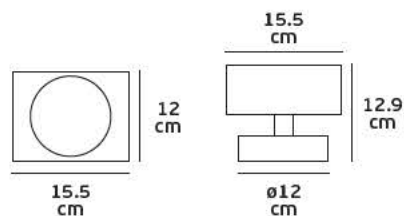

VK/03111CE

Product Models

Code	Model	Box
75169-269108	VK/03111CE/W □ White sanded. GU10. Max 50w.	12pcs
75169-270108	VK/03111CE/B ■ Black sanded. GU10. Max 50w.	12pcs

Details

Voltage 240V. Max watt 50w. GU10/ES111. Working temperature -20°C ~ 40°C.
Material Aluminium, metal.

IP20. GU10/ES111.

VK/03111CE/2

Product Models

Code	Model	Box
75169-271108	VK/03111CE/2/W □ White sanded. GU10x2. Max 2x50w.	9pcs
75169-272108	VK/03111CE/2/B ■ Black sanded. GU10x2. Max 2x50w.	9pcs

Details

Voltage 240V. Max watt 2x50w. GU10/ES111. Working temperature -20°C ~ 40°C.
Material Aluminium, metal.

IP20. GU10/ES111.