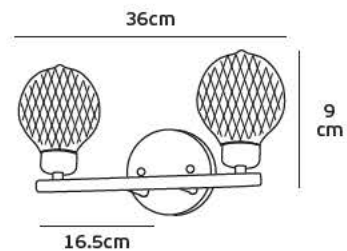

VK/03069/WA

Product Models

Code	Model	Box
64171-055697	VK/03069/WA/BR ■ Brown. G9. Max 28w.	8pcs

Details

Voltage 230V. Max watt 28w. G9. Material Metal, glass. IP Rating IP20.

IP20. G9.

VK/03069/2/WA

Product Models

Code	Model	Box
64171-056697	VK/03069/2/WA/BR ■ Brown. G9. Max 2x28w.	6pcs

Details

Voltage 230V. Max watt 2x28w. G9. Material Metal, glass. IP Rating IP20.

IP20. G9.