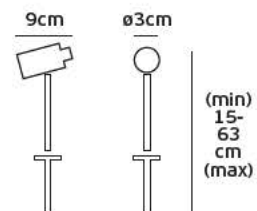

Details

AC Driver 12V (Included). Watt 1w. Beam Angle 18°. CRI>80. Type of Led SMD.
Lifetime 30.000hrs. Working temperature -20°C→45°C. No Dimmable.
Material Aluminium. 2 years guarantee.

IP67. 1w.