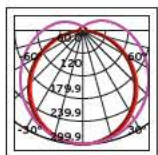

Details

Led magnetic track light DC driver 48V (included). Watt 20w. CRI>90. IP Rating IP20 Type of Led [bridgelux. 2835 with driver](#). Dimmable 1-10V. Lifetime 50.000 hrs Working temperature < 45°C. Material Aluminium. 2 years guarantee.

IP20. 20w.