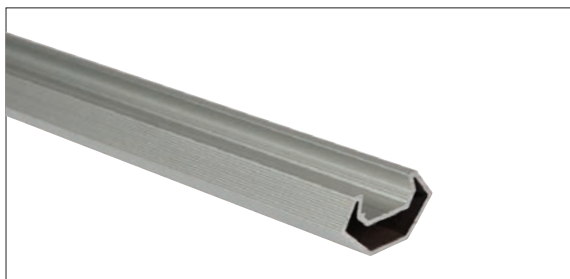

VK/O3/SLIM/AL