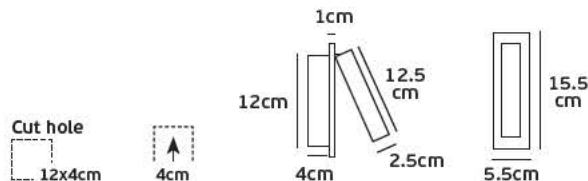

VK/04151

Product Models

Code	Model	Box
64171-055126	VK/04151/WA/B/W ■ Black matt. 3000K. 110lm. 3w. 30°. CRI>80.	24pcs
64171-056126	VK/04151/WA/W/W □ White. 3000K. 110lm. 3w. 30°. CRI>80.	24pcs

Details

AC 100-265V Driver (Included). Watt 3w. CRI>80. Beam Angle 30°. Type of Led CREE. Working temperature -20°C→ 40°C. Lifetime 50.000hrs. Material Aluminium. 2 years guarantee.

IP20. 3w.

VK/04153

Product Models

Code	Model	Box
64171-060126	VK/04153/WA/B/W ■ Black matt. 3000K. 110lm. 3w. 30°. CRI>80.	40pcs
64171-061126	VK/04153/WA/W/W □ White. 3000K. 110lm. 3w. 30°. CRI>80.	40pcs

Details

AC 100-265V Driver (Included). Watt 3w. CRI>80. Beam Angle 30°. Type of Led 3535. Working temperature -20°C→ 40°C. Lifetime 30.000hrs. Material Aluminium. 3 years guarantee.

IP20. 3w.