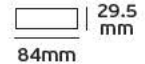

MW MEAN WELL VK/APV-16

Product Models

Code	Model	Box
78000-668255	VK/APV-16-12 1.25A. 16w. 12V.	120pcs
78000-669255	VK/APV-16-24 0.67A. 16w. 24V.	120pcs

Details

Voltage 100-240V. Watt 16w. Material Plastic housing. 2 years guarantee.

IP42. 16w.

MW MEAN WELL VK/APV-25

Product Models

Code	Model	Box
78000-670255	VK/APV-25-12 2.1A. 25w. 12V.	72pcs
78000-671255	VK/APV-25-24 1.05A. 25w. 24V.	72pcs

Details

Voltage 100-240V. Watt 25w. Material Plastic housing. 2 years guarantee.

IP42. 25w.

MW MEAN WELL VK/LPV-20

Product Models

Code	Model	Box
78000-683255	VK/LPV-20-12 1.67A. 20w. 12V.	60pcs
78000-684255	VK/LPV-20-24 0.84A. 20w. 24V.	60pcs

Details

Voltage 90-264V. Watt 20w. Material Plastic housing. 2 years guarantee.

IP67. 20w.

MW MEAN WELL VK/LPV-35

Product Models

Code	Model	Box
78000-685255	VK/LPV-35-12 3A. 35w. 12V.	40pcs
78000-686255	VK/LPV-35-24 1.5A. 35w. 24V.	40pcs

Details

Voltage 90-264V. Watt 35w. Material Plastic housing. 2 years guarantee.

IP67. 35w.