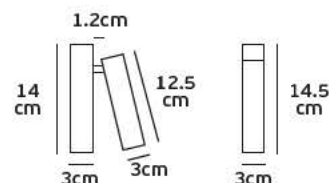

VK/04151

Product Models

Code	Model	Box
64171-055126	VK/04151/WA/B/W ■ Black matt. 3000K. 110lm. 3w. 30°. CRI>80.	24pcs
64171-056126	VK/04151/WA/W/W □ White. 3000K. 110lm. 3w. 30°. CRI>80.	24pcs

Details

AC 100-265V Driver (Included). Watt 3w. CRI>80. Beam Angle 30°. Type of Led CREE. Working temperature -20°C→ 40°C. Lifetime 50.000hrs. Material Aluminium. 2 years guarantee.

IP20. 3w.

VK/04153

Product Models

Code	Model	Box
64171-060126	VK/04153/WA/B/W ■ Black matt. 3000K. 110lm. 3w. 30°. CRI>80.	40pcs
64171-061126	VK/04153/WA/W/W □ White. 3000K. 110lm. 3w. 30°. CRI>80.	40pcs

Details

AC 100-265V Driver (Included). Watt 3w. CRI>80. Beam Angle 30°. Type of Led 3535. Working temperature -20°C→ 40°C. Lifetime 30.000hrs. Material Aluminium. 3 years guarantee.

IP20. 3w.