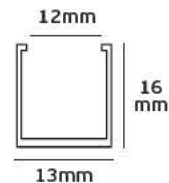

Details

Charged per meter. Available 2m. Material Aluminium.