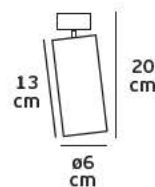

VK/04194CE

Product Models

Code	Model	Box
64174-938121	VK/04194CE/W □ White. GU10. Max 35w.	1pc
64174-939121	VK/04194CE/B ■ Black. GU10. Max 35w.	1pc
64174-953121	VK/04194CE/CH-GD ■ Champaign Gold. GU10. Max 35w.	1pc

Details

Voltage 240V. Max watt 35w. GU10/Par16. Working temperature -20°C ~ 40°C.
Material Aluminium.

IP20. GU10.

VK/04195CE

Product Models

Code	Model	Box
64174-940121	VK/04195CE/W □ White. GU10. Max 35w.	1pc
64174-941121	VK/04195CE/B ■ Black. GU10. Max 35w.	1pc

Details

Voltage 240V. Max watt 35w. GU10/Par16. Working temperature -20°C ~ 40°C.
Material Aluminium.

IP20. GU10.