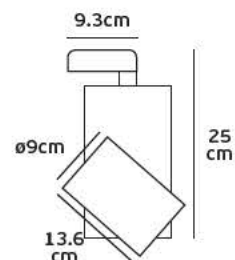

VK/04117

Product Models

Code	Model	Box
64174-236128	VK/04117/W/W/36 □ White. 3000K. 2.400lm. 30w. 36°. CRI>80	10pcs
64174-237128	VK/04117/W/C/36 □ White. 4000K. 2.400lm. 30w. 36°. CRI>80	10pcs
64174-238128	VK/04117/B/W/36 ■ Black. 3000K. 2.400lm. 30w. 36°. CRI>80	10pcs
64174-239128	VK/04117/B/C/36 ■ Black. 4000K. 2.400lm. 30w. 36°. CRI>80	10pcs

Details

Voltage 220-240V. Watt 30w. Type of LED COB Epistar. Beam angle 36°. Working temperature -25°C→ 45°C. Lifetime 35.000hrs. 3-phase adapter. Material Aluminium. 2 years guarantee.

IP20. 30w.

VK/04118

Product Models

Code	Model	Box
64174-240128	VK/04118/W/W/36 □ White. 3000K. 4.000lm. 50w. 36°. CRI>80	10pcs
64174-241128	VK/04118/W/C/36 □ White. 4000K. 4.000lm. 50w. 36°. CRI>80	10pcs
64174-242128	VK/04118/B/W/36 ■ Black. 3000K. 4.000lm. 50w. 36°. CRI>80	10pcs
64174-243128	VK/04118/B/C/36 ■ Black. 4000K. 4.000lm. 50w. 36°. CRI>80	10pcs

Details

Voltage 220-240V. Watt 50w. Type of LED COB Epistar. Beam angle 36°. Working temperature -25°C→ 45°C. Lifetime 35.000hrs. 3-phase adapter. Material Aluminium. 2 years guarantee.

IP20. 50w.