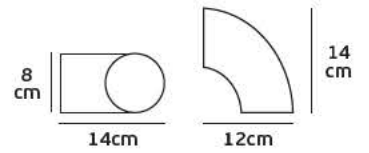

Details

AC Driver 220-240V (Included). Watt 6w. Beam Angle 85°. CRI>80. Type of Led COB. Lifetime 30.000hrs. Working temperature -20°C → 40°C. No Dimmable. Material Aluminium. 2 years guarantee.

IP54. 6w.