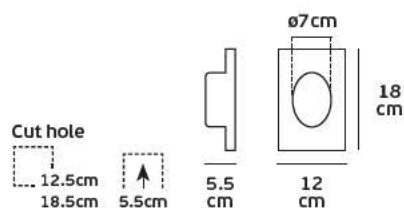

Details

AC Driver 220-240V (Included). Watt 1w. Beam Angle Diffuser light. Type of Led CREE. Lifetime 30.000 hrs. Working temperature < 45°C. Material Gypsum. Possibility to paint. 2 years guarantee.