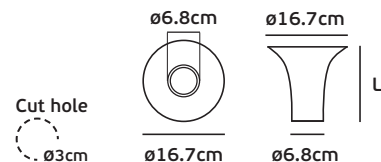

Details

Voltage 240V. Max watt 35w. GU10. Material Gypsum. Possibility to paint.

IP20. GU10.