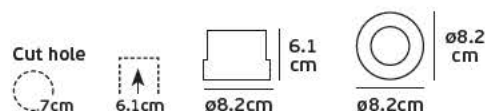

Details

AC 220-240V Driver (Included). Watt 10w. Beam Angle 36°. CRI>80. Type of Led COB. Lifetime 30.000hrs. Clicks 15.000. Working temperature -25°C ~ 40°C. Material Aluminium. 2 years guarantee.