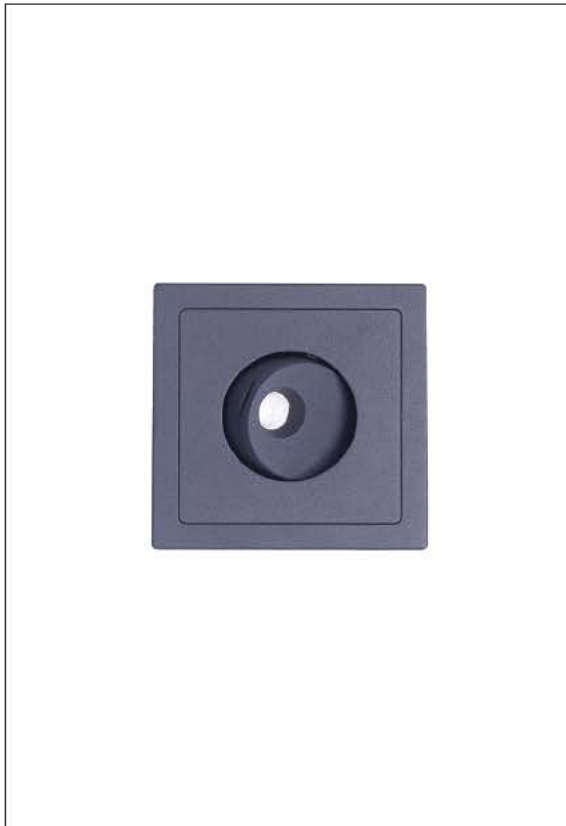

VK/04178

Product Models

Code	Model	Box
64174-021126	VK/04178/WA/W/W □ White. 3000K. 120lm. 2w. 24°. CRI>80.	10pcs
64174-022126	VK/04178/WA/W/C □ White. 4000K. 120lm. 2w. 24°. CRI>80.	10pcs
64174-023126	VK/04178/WA/AN/W ■ Anthracite. 3000K. 120lm. 2w. 24°. CRI>80.	10pcs
64174-024126	VK/04178/WA/AN/C ■ Anthracite. 4000K. 120lm. 2w. 24°. CRI>80.	10pcs

Details

AC 100-265V Driver (Included). Watt 2w. CRI>80. Beam Angle 24°. Type of Led CREE High power. Working temperature -20°C→ 40°C. Lifetime 50.000hrs. Material Aluminium. 2 years guarantee.

VK/04155

Product Models

Code	Model	Box
64171-064126	VK/04155/WA/B/W ■ Black matt. 3000K. 110lm. 3w. 30°. CRI>80.	36pcs
64171-065126	VK/04155/WA/W/W □ White. 3000K. 110lm. 3w. 30°. CRI>80.	36pcs

Details

AC 100-265V Driver (Included). Watt 3w. CRI>80. Beam Angle 30°. Type of Led CREE. Working temperature -20°C→ 40°C. Lifetime 50.000hrs. Material Aluminium. 2 years guarantee.