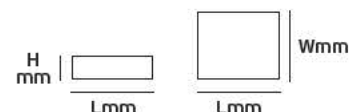

Details

Voltage 110-240V. Watt 60w, 75w, 100w, 120w. Material Metallic. 2 years guarantee.

IP20. 60/75/100/120w.