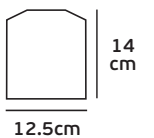

Details

AC Driver 200-240V (Included). Watt 7w. Beam Angle 70°. CRI>82. Type of Led CREE. Lifetime 30.000hrs. No Dimmable. Material Aluminium diecast. Static weight 500kg allowed. Included Recessed Plastic Box. 2 years guarantee.

IP67. 7w.