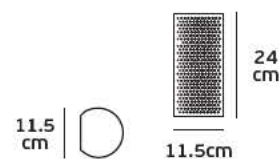

Details

Voltage 240V. Max watt 40w. E14. Material Gypsum. Possibility to paint.