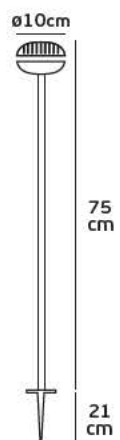

Details

AC Driver 100-240V (Included). Watt 6w. Beam Angle 36°. CRI>81.
Type of Led CREE XBD. Lifetime 30.000hrs. Working temperature -20°C→45°C.
No Dimmable. Material Aluminium. 2 years guarantee.

IP54. 6w.