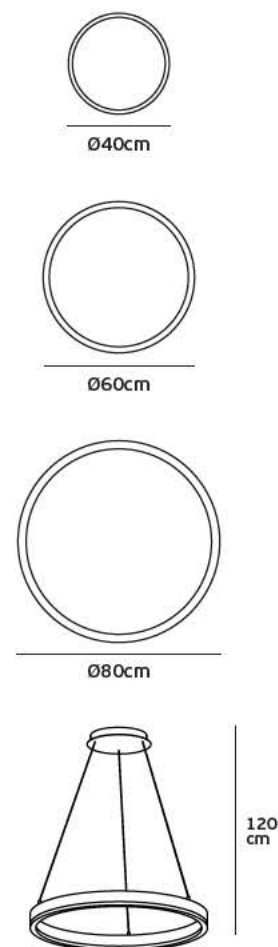

Pendant lights LED

VK/04251PE

Product Models

Code	Model							Box
71164-021702	VK/04251PE/W/W/40	□ White sandy.	3000K.	2.240lm.	32w	CRI>80	Dø40cm.	1pc
71164-022702	VK/04251PE/B/W/40	■ Black sandy.	3000K.	2.080lm.	32w	CRI>80	Dø40cm.	1pc
71164-023702	VK/04251PE/CG/W/40	■ Champaign Gold.	3000K.	2.080lm.	32w	CRI>80	Dø40cm.	1pc
71164-024702	VK/04251PE/W/W/60	□ White sandy.	3000K.	2.940lm.	42w	CRI>80	Dø60cm.	1pc
71164-025702	VK/04251PE/B/W/60	■ Black sandy.	3000K.	2.730lm.	42w	CRI>80	Dø60cm.	1pc
71164-026702	VK/04251PE/CG/W/60	■ Champaign Gold.	3000K.	2.730lm.	42w	CRI>80	Dø60cm.	1pc
71164-027702	VK/04251PE/W/W/80	□ White sandy.	3000K.	4.340lm.	62w	CRI>80	Dø80cm.	1pc
71164-028702	VK/04251PE/B/W/80	■ Black sandy.	3000K.	4.030lm.	62w	CRI>80	Dø80cm.	1pc
71164-029702	VK/04251PE/CG/W/80	■ Champaign Gold.	3000K.	4.030lm.	62w	CRI>80	Dø80cm.	1pc

Details

AC 200-240V. Watt 32w./42w./62w. Type of Led SMD 2835. Working temperature -20°C ~ 60°C. Lifetime 50.000hrs. Material Aluminium. Cable 1m + 12.5cm ceiling plate. 2 years guarantee.

IP20. 32w./42w./62w.