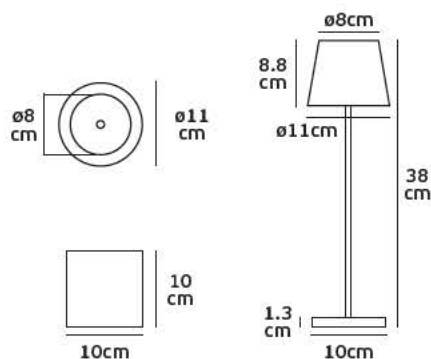

VK/03141

Product Models

Code	Model	Box
61171-237694	VK/03141/W/W □ White. 3000K. 188lm. 2.2w. 45°. CRI>85	6pcs
61171-238694	VK/03141/B/W ■ Black. 3000K. 188lm. 2.2w. 45°. CRI>85	6pcs
61171-239694	VK/03141/RB/W ■ Rusty brown. 3000K. 188lm. 2.2w. 45°. CRI>85	6pcs

Details

Portable led light. Voltage 2x2200mAh lithium battery. Charge 5-7 hours. Work time 9 hours. Location Outdoor table. CRI>85. IP Rating IP54. With Touch switch. Dimmable. Working temperature -20 ~ 50°C. Material Die-cast Aluminum. 2 years guarantee.

⌚ A+ ⚡ IP54. 2.2w.