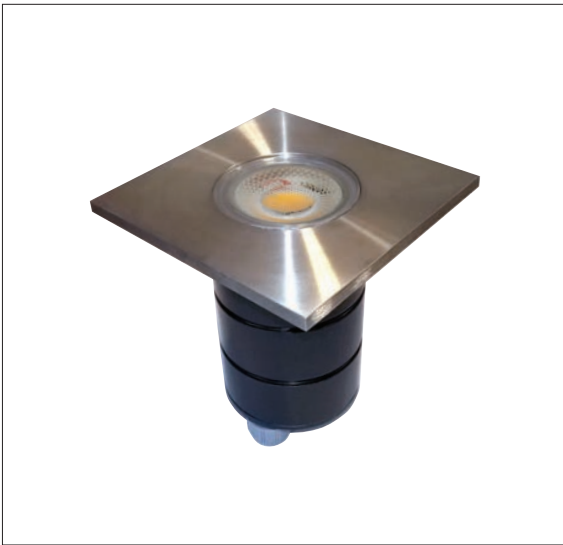

VK/01053

Product Models

Code	Model	Box
74168-141677	VK/01053/MC ■ Brushed Chrome. GU10. Max 35w.	1pc

Details

Voltage 240V. Max watt 35w. GU10. Material Aluminium/Stainless 316.

⏚ ⚡ IP65. GU10.