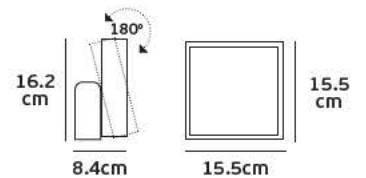

Details

AC Driver 200-240V (Included). Watt 16w. Beam Angle 45°. CRI>82. Type of Led CREE. Lifetime 30.000hrs. No Dimmable. Working temperature -20°C→45°C. Material Aluminium diecast. 2 years guarantee.

IP65. 16w.