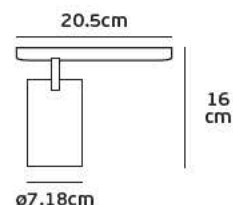

VK/04122

Product Models

Code	Model	Box
64174-270128	VK/04122/W/W/24 □ White. 3000K. 1.800lm. 20w. 24°. CRI>80	10pcs
64174-271128	VK/04122/W/C/24 □ White. 4000K. 1.800lm. 20w. 24°. CRI>80	10pcs

Details

Voltage 220-240V. Watt 20w. Type of LED COB Epistar. Beam angle 24°. Working temperature -25°C→ 45°C. Lifetime 35.000hrs. 3-phase adapter. Material Aluminium. 2 years guarantee.

IP20. 20w.

VK/04116

Product Models

Code	Model	Box
64174-232128	VK/04116/W/W/24 □ White. 3000K. 1.200lm. 15w. 24°. CRI>80	20pcs
64174-233128	VK/04116/W/C/24 □ White. 4000K. 1.200lm. 15w. 24°. CRI>80	20pcs
64174-234128	VK/04116/B/W/24 ■ Black. 3000K. 1.200lm. 15w. 24°. CRI>80	20pcs
64174-235128	VK/04116/B/C/24 ■ Black. 4000K. 1.200lm. 15w. 24°. CRI>80	20pcs

Details

Voltage 220-240V. Watt 20w. Type of LED COB Epistar. Beam angle 24°. Working temperature -25°C→ 45°C. Lifetime 35.000hrs. 3-phase adapter. Material Aluminium. 2 years guarantee.

IP20. 15w.