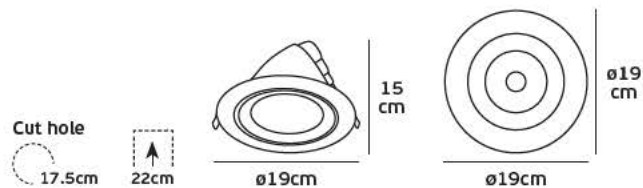

VK/04083/W

Product Models

Code	Model	Box
64174-226128	VK/04083/W/W/24 □ White. 3000K. 1.800lm. 20w. 24°. CRI>80	1pc
64174-227128	VK/04083/W/C/24 □ White. 4000K. 1.800lm. 20w. 24°. CRI>80	1pc

Details

AC Driver 200-240V (Included). Watt 20w. Beam Angle 24°. CRI>80. Type of Led COB CITIZEN. Lifetime 50.000hrs. Clicks 25.000. Working temperature -20°C ~ 45°C. Material Aluminium. Adjustable. 2 years guarantee.

IP20. 20w.

VK/04084/W

Product Models

Code	Model	Box
64174-228128	VK/04084/W/W/24 □ White. 3000K. 2.700lm. 30w. 24°. CRI>80	1pc
64174-229128	VK/04084/W/C/24 □ White. 4000K. 2.700lm. 30w. 24°. CRI>80	1pc

Details

AC Driver 200-240V (Included). Watt 30w. Beam Angle 24°. CRI>80. Type of Led COB CITIZEN. Lifetime 50.000hrs. Clicks 25.000. Working temperature -20°C ~ 45°C. Material Aluminium. Adjustable. 2 years guarantee.

IP20. 30w.