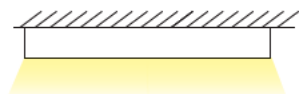

Details

Voltage 220-240V. Type of LED **TRIDONIC**. Beam angle 120°. CRI>80. Clicks 50.000. Working temperature -25°C→ 45°C. Lifetime 50.000hrs. Material Aluminium. No dimmable but can be dimmable after contact with our headquarter sales department.

5 years guarantee