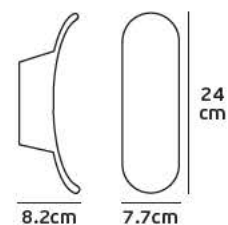

VK/02041

Product Models

Code	Model	Box
75169-285692	VK/02041/AN/W ■ Anthracite. 3000K. 254lm. 6w. 2x118°. CRI>80	20pcs

Details

AC Driver 230V (Included). Watt 6w. Beam Angle 2x118°. CRI>80. Type of Led SMD 3535. Lifetime 30.000hrs. Working temperature -20°C → 40°C. No Dimmable. Material Aluminium. 2 years guarantee.

IP54. 6w.

VK/02074

Product Models

Code	Model	Box
75169-345692	VK/02074/BR/W ■ Brown. 3000K. 450lm. 6w. 337°. CRI>80	10pcs

Details

AC Driver 230V (Included). Watt 6w. Beam Angle 337°. CRI>80. Type of Led COB. Lifetime 30.000hrs. Working temperature -20°C → 40°C. No Dimmable. Material Aluminium. 2 years guarantee.

IP54. 6w.