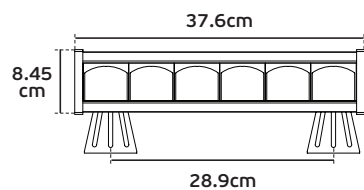

Details

Led light with 6 reflectors. Voltage 110-240V. Watt 12w. Beam angle 5.3°. CRI>80. IP Rating IP66. Type of Led CREE XP6-3. No Dimmable. Lifetime 20.000 hrs. Working temperature -40° ~ 50°C. Material Aluminium. Driver Meanwell. 3-5 years guarantee.

IP66. 12w.