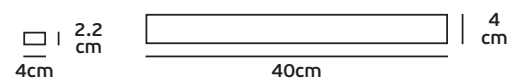

VK/LV100W48CG

Product Models

Code	Model	Box
71164-083721	VK/LV100W48CG 0-2100mA. 100w.	1pc

Details

Voltage 220-240V. $I_{in} \leq 0.6A$. $U_{rated} = 48V$. $I_{range} = 0-2100mA$. $P_{range} = 0-100w$. IP Rating IP20. Working temperature $-25^{\circ}C \rightarrow 45^{\circ}C$. Material Plastic housing. 3 years guarantee.

IP20. 100w.

VK/LV150W48CG

Product Models

Code	Model	Box
71164-084721	VK/LV150W48CG 0-3125mA. 150w.	1pc

Details

Voltage 220-240V. $I_{in} \leq 0.9A$. $U_{rated} = 48V$. $I_{range} = 0-3125mA$. $P_{range} = 0-150w$. IP Rating IP20. Working temperature $-25^{\circ}C \rightarrow 45^{\circ}C$. Material Plastic housing. 3 years guarantee.

IP20. 150w.

VK/LV250W48CG

Product Models

Code	Model	Box
71164-085721	VK/LV250W48CG 0-5210mA. 250w.	1pc

Details

Voltage 220-240V. $I_{in} \leq 1.5A$. $U_{rated} = 48V$. $I_{range} = 0-5210mA$. $P_{range} = 0-250w$. IP Rating IP20. Working temperature $-25^{\circ}C \rightarrow 45^{\circ}C$. Material Plastic housing. 3 years guarantee.

IP20. 250w.