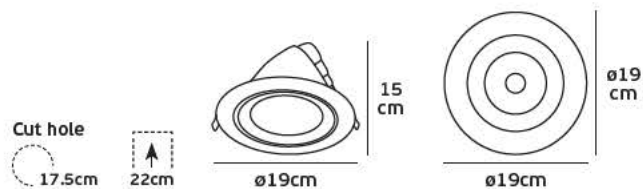

VK/04083/W

Product Models

Code	Model	Box
64174-226128	VK/04083/W/W/24 □ White. 3000K. 1.800lm. 20w. 24°. CRI>80	1pc
64174-227128	VK/04083/W/C/24 □ White. 4000K. 1.800lm. 20w. 24°. CRI>80	1pc

Details

AC Driver 200-240V (Included). Watt 20w. Beam Angle 24°. CRI>80. Type of Led COB CITIZEN. Lifetime 50.000hrs. Clicks 25.000. Working temperature -20°C ~ 45°C. Material Aluminium. Adjustable. 2 years guarantee.

IP20. 20w.

VK/04084/W

Product Models

Code	Model	Box
64174-228128	VK/04084/W/W/24 □ White. 3000K. 2.700lm. 30w. 24°. CRI>80	1pc
64174-229128	VK/04084/W/C/24 □ White. 4000K. 2.700lm. 30w. 24°. CRI>80	1pc

Details

AC Driver 200-240V (Included). Watt 30w. Beam Angle 24°. CRI>80. Type of Led COB CITIZEN. Lifetime 50.000hrs. Clicks 25.000. Working temperature -20°C ~ 45°C. Material Aluminium. Adjustable. 2 years guarantee.

IP20. 30w.