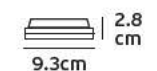

VK/03071

Product Models

Code	Model	Box
64174-025700	VK/03071/W □ White sanded. GU10. Max 35w.	50pcs
64174-026700	VK/03071/B ■ Black sanded. GU10. Max 35w.	50pcs

Details

Voltage 240V. Max watt 35w. Par16. Material Aluminium.

IP20. 240V.

Cut hole

VK/03015G

Product Models

Code	Model	Box
64173-055121	VK/03015G/W □ White. GU10. Max 35w.	50pcs
64173-057121	VK/03015G/AL ■ Aluminium. GU10. Max 35w.	50pcs
64173-056121	VK/03015G/B ■ Black. GU10. Max 35w.	50pcs

Details

Voltage 240V. Max watt 35w. Par16. Material Pure aluminium.

IP20. 240V.

Cut hole

VK/03014G

Product Models

Code	Model	Box
64173-058121	VK/03014G/W □ White. GU10. Max 35w.	50pcs
64173-060121	VK/03014G/AL ■ Aluminium. GU10. Max 35w.	50pcs
64173-059121	VK/03014G/B ■ Black. GU10. Max 35w.	50pcs

Details

Voltage 240V. Max watt 35w. Par16. Material Pure aluminium.

IP20. 240V.

Cut hole