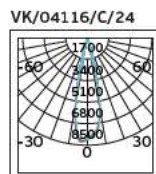

VK/04122

Product Models

Code	Model	Box
64174-270128	VK/04122/W/W/24 □ White. 3000K. 1.800lm. 20w. 24°. CRI>80	10pcs
64174-271128	VK/04122/W/C/24 □ White. 4000K. 1.800lm. 20w. 24°. CRI>80	10pcs

Details

Voltage 220-240V. Watt 20w. Type of LED COB Epistar. Beam angle 24°. Working temperature -25°C→ 45°C. Lifetime 35.000hrs. 3-phase adapter. Material Aluminium. 2 years guarantee.

IP20. 20w.

VK/04116

Product Models

Code	Model	Box
64174-232128	VK/04116/W/W/24 □ White. 3000K. 1.200lm. 15w. 24°. CRI>80	20pcs
64174-233128	VK/04116/W/C/24 □ White. 4000K. 1.200lm. 15w. 24°. CRI>80	20pcs
64174-234128	VK/04116/B/W/24 ■ Black. 3000K. 1.200lm. 15w. 24°. CRI>80	20pcs
64174-235128	VK/04116/B/C/24 ■ Black. 4000K. 1.200lm. 15w. 24°. CRI>80	20pcs

Details

Voltage 220-240V. Watt 20w. Type of LED COB Epistar. Beam angle 24°. Working temperature -25°C→ 45°C. Lifetime 35.000hrs. 3-phase adapter. Material Aluminium. 2 years guarantee.

IP20. 15w.