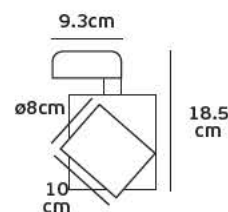

VK/04122

Product Models

Code	Model	Box
64174-270128	VK/04122/W/W/24 □ White. 3000K. 1.800lm. 20w. 24°. CRI>80	10pcs
64174-271128	VK/04122/W/C/24 □ White. 4000K. 1.800lm. 20w. 24°. CRI>80	10pcs

Details

Voltage 220-240V. Watt 20w. Type of LED COB Epistar. Beam angle 24°. Working temperature -25°C→ 45°C. Lifetime 35.000hrs. 3-phase adapter. Material Aluminium. 2 years guarantee.

IP20. 20w.

VK/04116

Product Models

Code	Model	Box
64174-232128	VK/04116/W/W/24 □ White. 3000K. 1.200lm. 15w. 24°. CRI>80	20pcs
64174-233128	VK/04116/W/C/24 □ White. 4000K. 1.200lm. 15w. 24°. CRI>80	20pcs
64174-234128	VK/04116/B/W/24 ■ Black. 3000K. 1.200lm. 15w. 24°. CRI>80	20pcs
64174-235128	VK/04116/B/C/24 ■ Black. 4000K. 1.200lm. 15w. 24°. CRI>80	20pcs

Details

Voltage 220-240V. Watt 20w. Type of LED COB Epistar. Beam angle 24°. Working temperature -25°C→ 45°C. Lifetime 35.000hrs. 3-phase adapter. Material Aluminium. 2 years guarantee.

IP20. 15w.