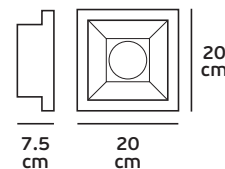

Details

Voltage 12V. Max watt 50w. G53/R111. Material Gypsum. Possibility to paint.

IP20. G53/R111.