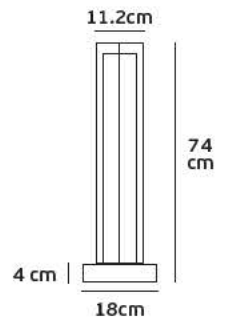

Details

AC Driver 220-240V (Included). Watt 6.5w. Type of Led CREE 1304. No Dimmable. Working temperature -20°C→45°C. Material Concrete. 2 years guarantee.

IP65. 6.5w.