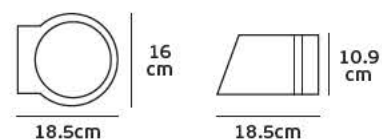

Details

Voltage 240V. Max watt 40w. G9. Material Gypsum. Possibility to paint.