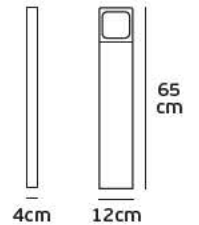

VK/02097

Product Models

Code	Model	Box
75169-323694	VK/02097/AN/W ■ Anthracite. 3000K. 218lm. 7w. PHILIPS led. 49°. CRI>82	4pcs

Details

AC Driver 200-240V (Included). Watt 7w. Beam Angle 49°. CRI>82.
Type of Led SMD PHILIPS 3014. Lifetime 30.000hrs. Working temperature -20°C→45°C.
No Dimmable. Material Aluminium. 2 years guarantee.

IP54. 7w.

VK/02098

Product Models

Code	Model	Box
75169-324694	VK/02098/AN/W ■ Anthracite. 3000K. 218lm. 7w. PHILIPS led. 49°. CRI>82	6pcs

Details

AC Driver 200-240V (Included). Watt 7w. Beam Angle 49°. CRI>82.
Type of Led SMD PHILIPS 3014. Lifetime 30.000hrs. Working temperature -20°C→45°C.
No Dimmable. Material Aluminium. 2 years guarantee.

IP54. 7w.