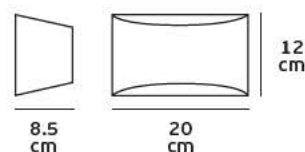

Details

Voltage 240V. Max watt 42w. G9. Material Gypsum. Possibility to paint.