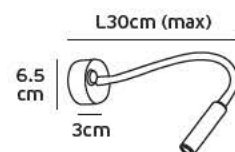

Details

AC 100-240V Driver (Included). Watt 3w. CRI>80. Beam Angle 25°. Type of Led CREE.
Working temperature -20°C→ 45°C. Lifetime 50.000hrs. Clicks 50.000.
Material Aluminium, spiral. NO switch. 2 years guarantee.