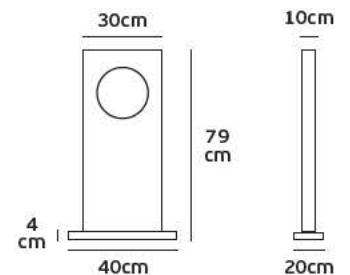

Details

AC Driver 220-240V (Included). Watt 6.5w. CRI>80. Type of Led CREE 1304.
Working temperature -20°C→45°C. No Dimmable. Material Concrete. 2 years guarantee.

IP65. 6.5w.