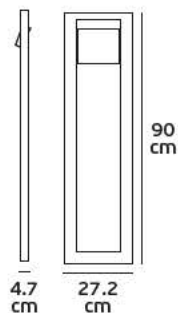

VK/02104

Product Models

Code	Model	Box
75169-332694	VK/02104/AN/W ■ Anthracite. 3000K. 900lm. 16w. PHILIPS led. 35°. CRI>83	1pc

Details

AC Driver 200-240V (Included). Watt 16w. Beam Angle 35°. CRI>83.
Type of Led SMD PHILIPS 3030. Lifetime 30.000hrs. Working temperature -20°C→45°C.
No Dimmable. Material Aluminium. 2 years guarantee.

A+

IP65. 16w.