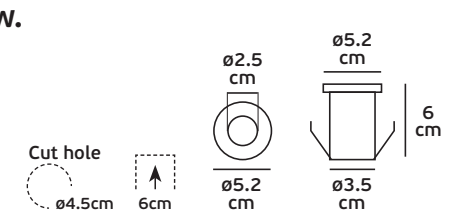

Details

AC Driver 85-265V (Included). Watt 3w. CRI>80. Type of Led EPistar. Lifetime 50.000hrs. Working temperature -20°C→45°C. No Dimmable. Material Stainless steel. Location Ground/Pool. Included Recessed plastic box ø4.5cm. 2 years guarantee.

IP68. 3w.