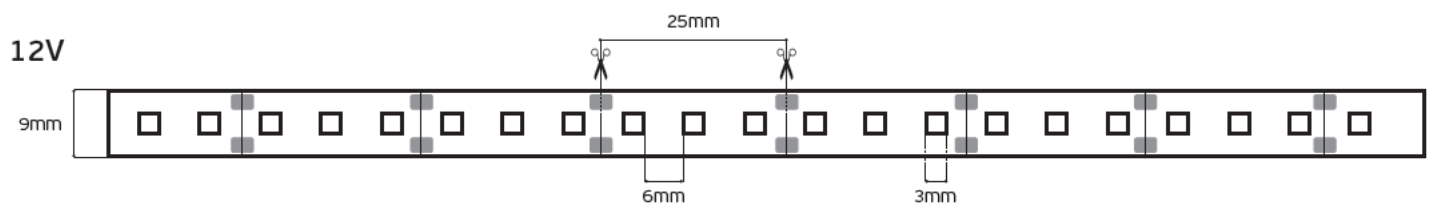

Details

Led type SMD 2835. Watt 9.6w/m. Led qty 120pcs/m. CRI>80. Tape on back 3M. Working temperature -25°C → 60°C. Storage temperature -40°C → 80°C. 2 years guarantee.

IP55. 9.6w/m. 12V

VK/5050J/60 24V