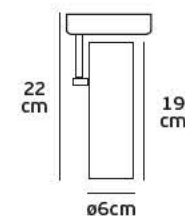

VK/04052TR/S

Product Models

Code	Model	Box
64174-323269	VK/04052TR/W/S □ White. GU10. Max 35w.	1pc
64174-322269	VK/04052TR/B/S ■ Black. GU10. Max 35w.	1pc
64174-324269	VK/04052TR/G/S ■ Grey. GU10. Max 35w.	1pc
64174-325269	VK/04052TR/AN/S ■ Anthracite. GU10. Max 35w.	1pc
64174-326269	VK/04052TR/MC/S ■ Brushed Chrome. GU10. Max 35w.	1pc

Details

Voltage 240V. Max watt 35w. Par16. Material Aluminium. 3-phase adapter.

IP20. 240V.

VK/04052TR/L

Product Models

Code	Model	Box
64174-318269	VK/04052TR/W/L □ White. GU10. Max 35w.	1pc
64174-316269	VK/04052TR/B/L ■ Black. GU10. Max 35w.	1pc
64174-319269	VK/04052TR/G/L ■ Grey. GU10. Max 35w.	1pc
64174-320269	VK/04052TR/AN/L ■ Anthracite. GU10. Max 35w.	1pc
64174-321269	VK/04052TR/MC/L ■ Brushed Chrome. GU10. Max 35w.	1pc

Details

Voltage 240V. Max watt 35w. Par16. Material Aluminium. 3-phase adapter.

IP20. 240V.