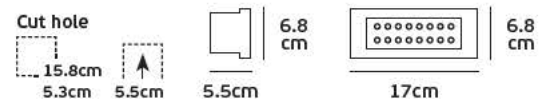

Details

AC Driver 100-240V (Included). Watt 1.6w. Beam Angle 120°. CRI>80. Type of Led DIP 16pcs. Lifetime 20.000hrs. Working temperature -20°C→35°C. No Dimmable. Material Steel. glass. plastic. 2 years guarantee.

IP54. 1.6w.