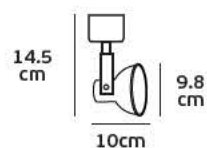

VK/03106CE

Product Models

Code	Model	Box
64174-029108	VK/03106CE/COP ■ Copper+Black. GU10. Max 35w.	24pcs
64174-030108	VK/03106CE/B ■ Black. GU10. Max 35w.	24pcs

Details

Voltage 240V. Max watt 35w. GU10/Par16. Working temperature -20°C ~ 40°C.
Material Aluminium, iron.

IP20. GU10.

VK/03106CE/2

Product Models

Code	Model	Box
64174-031108	VK/03106CE/2/COP ■ Copper+Black. GU10x2. Max 2x35w.	12pcs
64174-032108	VK/03106CE/2/B ■ Black. GU10x2. Max 2x35w.	12pcs

Details

Voltage 240V. Max watt 2x35w. GU10/Par16. Working temperature -20°C ~ 40°C.
Material Aluminium, iron.

IP20. GU10.