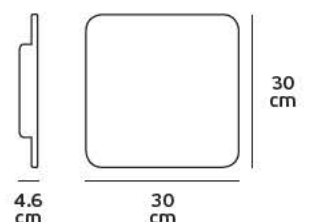

Details

AC Driver 220-240V (Included). Watt 10.5w. Beam Angle Diffuser light. Type of Led SMD 5050. No Dimmable. Lifetime 30.000 hrs. Working temperature < 45°C. Material Gypsum. Possibility to paint. 2 years guarantee.