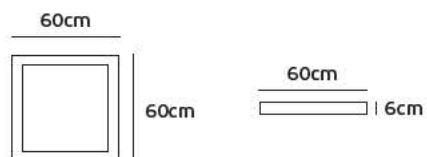

VK/04286/900/3/W/C