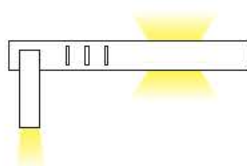

Wall lights LED

VK/04231/40/L

Product Models

Code	Model	Box
64171-264727	VK/04231/W/W/40/L □ White. 3200K. 690lm. 3w & 2x6w. 25°. CRI>70.	1pc
64171-265727	VK/04231/B/W/40/L ■ Black. 3200K. 690lm. 3w & 2x6w. 25°. CRI>70.	1pc

Details

Voltage 220-240V. Watt 3w & 12w. CRI>70. Type of LED SMD Samsung 3535/Edison 2835.
Beam angle 25°. No dimmable. Lifetime 30.000hrs.
Working temperature -20°C → 45°C. Material Aluminium, iron, acrylic. 2 years guarantee.

IP20. 3w & 2x6w.