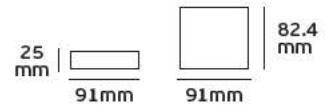

VK/10080/RP
RGB Amplifier

Product Models

Code	Model	Box
78000-598663	VK/10080/RP 3 ch x 10A / 1 ch x 30A. 360w/720w. 12~24VDC.	1pc

Details

Voltage 3chx10A / 1chx30A. Output 12~24VDC. Watt 360w max (12V) / 720w max (24V). 2 years guarantee.

IP20. 12~24VDC.

VK/10078/RP
Power repeater (RGBW)

Product Models

Code	Model	Box
78000-746720	VK/10078/RP 4 ch x 5A. 240w/720w. 12~36VDC.	1pc

Details

Output current 4ch, 5A/ch. Input Voltage 12~36VDC. Watt 240/720w. Iin 20.5A. Vout 4x(12-36) VDC. Iout 4x5A. Pout 4x (60-180)w. 2 years guarantee.

IP20. 12~36VDC.

Function introduction

VK/RP308
Data repeater PWM

Product Models

Code	Model	Box
78000-542016	VK/RP308 3x8A/1x24A. 288w/576w. 12~24V. L128xW59xH31mm	1pc

Details

Output current 3x8A/1x24A. Input Voltage 12/24V. Watt 288/576w. Material plastic. 2 years guarantee.

IP20. 12~24VDC.
PWM