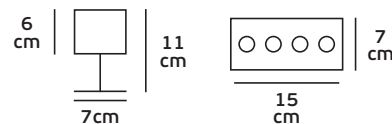

Details

Driver 85-256V (Included). Watt 4w. Beam Angle 8°-10°. CRI>80. LED CREE High 4pcs. No Dimmable. Lifetime 50.000hrs. Clicks 50.000. Working temperature -40°C→60°C. Material Aluminium. 2 years guarantee.

IP65. 4w.