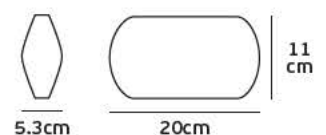

VK/02047

Product Models

Code	Model	Box
75169-306692	VK/02047/AN/W ■ Anthracite. 3000K. 280lm. 4w. 2x89°. CRI>80	20pcs
75169-307692	VK/02047/W/W □ White. 3000K. 280lm. 4w. 2x89°. CRI>80	20pcs

Details

AC Driver 220-240V (Included). Watt 4w. Beam Angle 2x89°. CRI>80.
Type of Led SMD 5630. Working temperature -20°C → 40°C. Lifetime 30.000hrs.
No Dimmable. Material Aluminium. 2 years guarantee.

IP54. 4w.

VK/02048

Product Models

Code	Model	Box
75169-308692	VK/02048/AN/W ■ Anthracite. 3000K. 405lm. 6w. 2x89°. CRI>80	20pcs
75169-309692	VK/02048/W/W □ White. 3000K. 405lm. 6w. 2x89°. CRI>80	20pcs

Details

AC Driver 220-240V (Included). Watt 6w. Beam Angle 2x89°. CRI>80.
Type of Led SMD 5630. Working temperature -20°C → 40°C. Lifetime 30.000hrs.
No Dimmable. Material Aluminium. 2 years guarantee.

IP54. 6w.

VK/02049

Product Models

Code	Model	Box
75169-310692	VK/02049/AN/W ■ Anthracite. 3000K. 520lm. 10w. 2x112°. CRI>80	20pcs
75169-311692	VK/02049/W/W □ White. 3000K. 520lm. 10w. 2x112°. CRI>80	20pcs

Details

AC Driver 220-240V (Included). Watt 10w. Beam Angle 2x112°. CRI>80.
Type of Led SMD 2835. Working temperature -20°C → 40°C. Lifetime 30.000hrs.
No Dimmable. Material Aluminium. 2 years guarantee.

IP54. 10w.