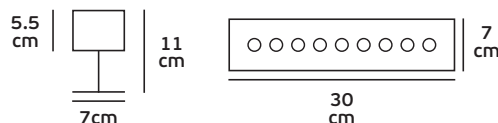

Details

Driver 85-256V (Included). Watt 9w. Beam Angle 8°-10°. CRI>80. LED CREE High 9pcs. No Dimmable. Lifetime 50.000hrs. Clicks 50.000. Working temperature -40°C→60°C. Material Aluminium. 2 years guarantee.

IP65. 9w.