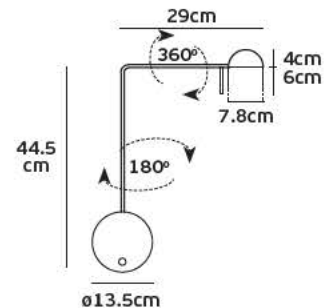

Details

AC 220-240V Driver (Included). Watt 7w. CRI>82. Type of Led SMD 5730. Working temperature -20°C → 30°C. Lifetime 50.000hrs. Clicks 30.000. Material Aluminium. 2 years guarantee.

IP20. 7w.