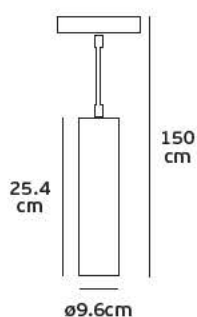

Details

Voltage 240V. Max watt 35w. GU10/Par16. Working temperature -20°C ~ 40°C. Cable 1.50 m + ceiling plate. Material Aluminium.

IP20. GU10.