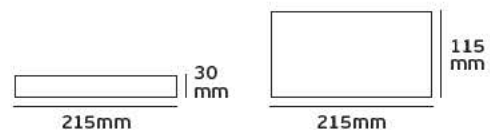

Details

Voltage 100-240V. Watt 350w. Material Metallic. 3 years guarantee.

IP20. 350w.