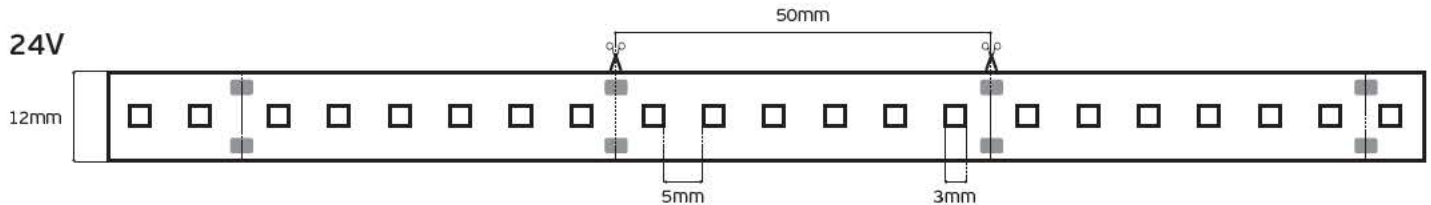

VK/3528W/120 24V

Product Models

Code	Model	Voltage	Color	Lumen	CRI	Power	Box
78001-289123	VK/24/3528W/WW/120	24V	2700K	970lm/m	CRI>80	9.68w/m	5m/roll
78001-290123	VK/24/3528W/W/120	24V	3000K	970lm/m	CRI>80	9.68w/m	5m/roll
78001-291123	VK/24/3528W/C/120	24V	4000K	970lm/m	CRI>80	9.68w/m	5m/roll
78001-292123	VK/24/3528W/D/120	24V	6000K	970lm/m	CRI>80	9.68w/m	5m/roll
78001-293123	VK/24/3528W/BL/120	24V	BLUE	970lm/m	CRI>80	9.68w/m	5m/roll

Details

Led type SMD 3528. Watt 9.68w/m. Led qty 120pcs/m. CRI>80. Tape on back 3M. Working temperature -25°C → 60°C. Storage temperature -40°C → 80°C. 2 years guarantee.

VK/3528W/120 12V

Product Models

Code	Model	Voltage	Color	Lumen	CRI	Power	Box
78001-662126	VK/12/3528W/WW/120	12V	2700K	970lm/m	CRI>80	9.68w/m	5m/roll
78001-663126	VK/12/3528W/W/120	12V	3000K	970lm/m	CRI>80	9.68w/m	5m/roll
78001-664126	VK/12/3528W/C/120	12V	4000K	970lm/m	CRI>80	9.68w/m	5m/roll
78001-665126	VK/12/3528W/D/120	12V	6000K	970lm/m	CRI>80	9.68w/m	5m/roll
78001-666126	VK/12/3528W/BL/120	12V	BLUE	970lm/m	CRI>80	9.68w/m	5m/roll

Details

Led type SMD 3528. Watt 9.68w/m. Led qty 120pcs/m. CRI>80. Tape on back 3M. Working temperature -25°C → 60°C. Storage temperature -40°C → 80°C. 2 years guarantee.