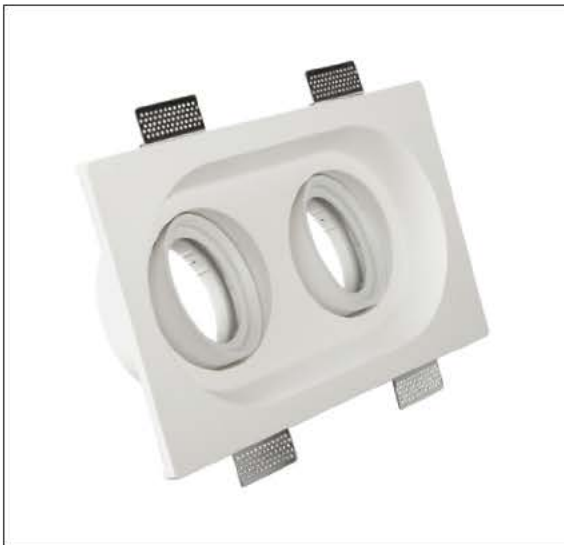

VK/09030

Product Models

Code	Model	Box
64174-249131	VK/09030	4pcs
□ White. G53/R111. Max 50w.		

Details

Voltage 12V. Max watt 50w. G53/R111. Material Gypsum. Adjustable. Possibility to paint.

IP20. G53/R111.

VK/09009

Product Models

Code	Model	Box
64174-228131	VK/09009	4pcs
□ White. G53/R111. Max 50w.		

Details

Voltage 12V. Max watt 50w. G53/R111. Material Gypsum. Adjustable. Possibility to paint.

IP20. G53/R111.