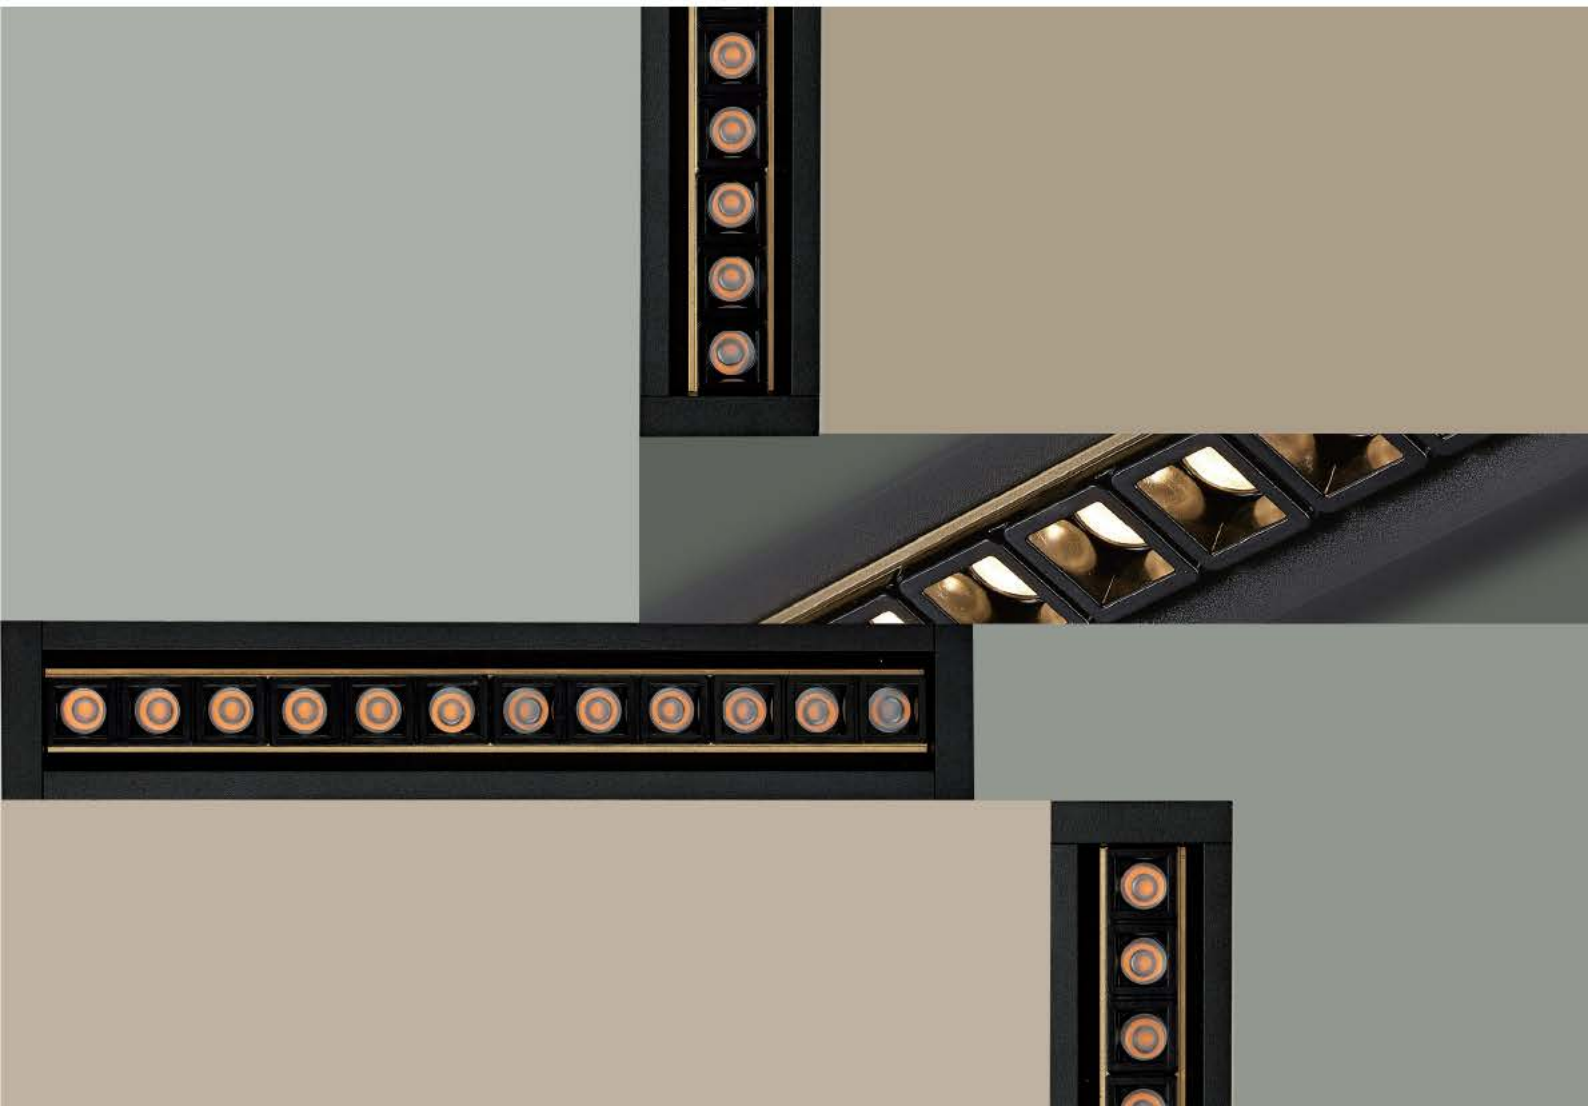

VK/04267/12

Product Models

Code	Model	Box
64174-069721	VK/04267/W/12/W □ White. 3000K. 12w. 1.287lm. 15°. CRI>90	10pcs
64174-070721	VK/04267/W/12/C □ White. 4000K. 12w. 1.287lm. 15°. CRI>90	10pcs
64174-067721	VK/04267/B/12/W ■ Black. 3000K. 12w. 1.287lm. 15°. CRI>90	10pcs
64174-068721	VK/04267/B/12/C ■ Black. 4000K. 12w. 1.287lm. 15°. CRI>90	10pcs

Details

AC Driver 220-240V. Watt 12w. Beam Angle 15°. CRI>90. Type of Led .
Lifetime 50.000hrs. Clicks 20.000. Working temperature < 45°C. Material Aluminium.
2 years guarantee.

IP20. 12w.