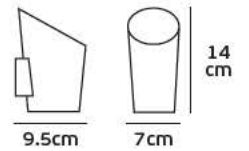

VK/02052

Product Models

Code	Model	Box
75169-316692	VK/02052/W/W □ White. 3000K. 348lm. 6w. 2x70°. CRI>80	12pcs

Details

AC Driver 220-240V (Included). Watt 6w. Beam Angle 2x70°. CRI>80. Type of Led COB. Lifetime 30.000hrs. Working temperature -20°C → 40°C. No Dimmable. Material Aluminium. 2 years guarantee.

IP54. 6w.

VK/02112

Product Models

Code	Model	Box
75169-343694	VK/02112/AN/W ■ Anthracite. 3000K. 616lm. 15w. 100°. CRI>82	4pcs

Details

AC Driver 100-240V (Included). Watt 15w. Beam Angle 100°. CRI>82. Type of Led CREE XBD. Lifetime 30.000hrs. Working temperature -20°C → 40°C. No Dimmable. Material Aluminium. 2 years guarantee.

IP54. 15w.