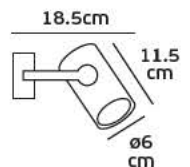

VK/03093WA

Product Models

Code	Model	Box
64174-007108	VK/03093WA/W □ White sanded. GU10. Max 35w.	50pcs
64174-008108	VK/03093WA/B ■ Black sanded. GU10. Max 35w.	50pcs

Details

Voltage 240V. Max watt 35w. GU10/Par16. Material Aluminium. IP Rating IP20.

IP20. GU10.

VK/04052WA

Product Models

Code	Model	Box
64174-333269	VK/04052WA/W □ White. GU10. Max 35w.	1pc
64174-332269	VK/04052WA/B ■ Black. GU10. Max 35w.	1pc
64174-334269	VK/04052WA/G ■ Grey. GU10. Max 35w.	1pc
64174-335269	VK/04052WA/AN ■ Anthracite. GU10. Max 35w.	1pc
64174-336269	VK/04052WA/MC ■ Brushed chrome. GU10. Max 35w.	1pc

Details

Voltage 240V. Max watt 35w. GU10/Par16. Material Aluminium. IP Rating IP20.

IP20. GU10.