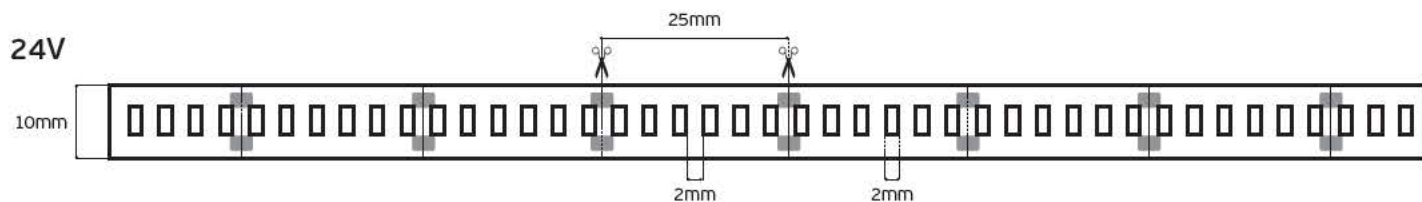

VK/2835/240 24V
SUPER BRIGHT!!!

Product Models

Code	Model	Voltage	Color	Lumen	CRI	Power	Box
78001-622126	VK/24/2835/WW/240	24V	2700K	1.600lm/m	CRI>80	16w/m	5m/roll
78001-623126	VK/24/2835/W/240	24V	3000K	1.600lm/m	CRI>80	16w/m	5m/roll
78001-624126	VK/24/2835/C/240	24V	4000K	1.600lm/m	CRI>80	16w/m	5m/roll
78001-625126	VK/24/2835/D/240	24V	6000K	1.600lm/m	CRI>80	16w/m	5m/roll

Details

Led type SMD 2835. Watt 16w/m. Led qty 240pcs/m. CRI>80. Tape on back 3M. Working temperature -25°C → 60°C. Storage temperature -40°C → 80°C. 2 years guarantee.