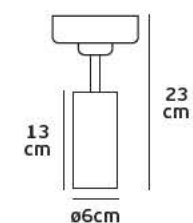

VK/03198TR

Product Models

Code	Model	Box
64174-946121	VK/03198TR/W □ White. GU10. Max 35w.	30pcs
64174-947121	VK/03198TR/B ■ Black. GU10. Max 35w.	30pcs
64174-950121	VK/03198TR/CH-GD ■ Champaign Gold. GU10. Max 35w.	30pcs

Details

Voltage 230V. Max watt 35w. Par16. Material Pure aluminium. 3-phase adapter.

IP20. 230V.

VK/04196TR

Product Models

Code	Model	Box
64174-942121	VK/04196TR/W □ White. GU10. Max 35w.	30pcs
64174-943121	VK/04196TR/B ■ Black. GU10. Max 35w.	30pcs

Details

Voltage 240V. Max watt 35w. Par16. Material Pure aluminium. 3-phase adapter.

IP20. 240V.