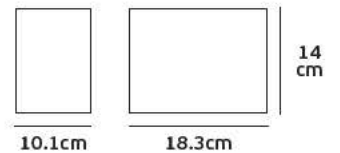

Details

AC Driver 100-240V (Included). Watt 15w. Beam Angle 100°. CRI>82. Type of Led CREE XBD. Lifetime 30.000hrs. Working temperature -20°C → 40°C. No Dimmable. Material Aluminium. 2 years guarantee.

IP54. 15w.