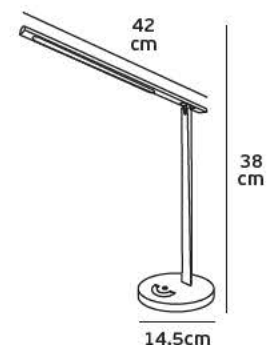

Details

Voltage 220-240V. Watt 7w. CRI>80. Type of LED SMD. Working temperature -25°C→ 45°C. Lifetime 25.000hrs. Clicks 25.000. Material Aluminium, ABS, PC. 2 years guarantee.

IP20. 7w.