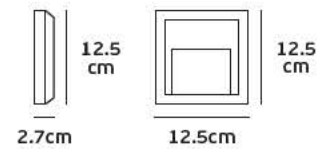

Details

Voltage 220-240V. Watt 1.6w. CRI>80. Type of Led SMD 3014. Lifetime 50.000hrs. Clicks 50.000. No Dimmable. Working temperature -20°C→45°C. Material ABS+PC. 1 year guarantee.

IP65. 1.6w.