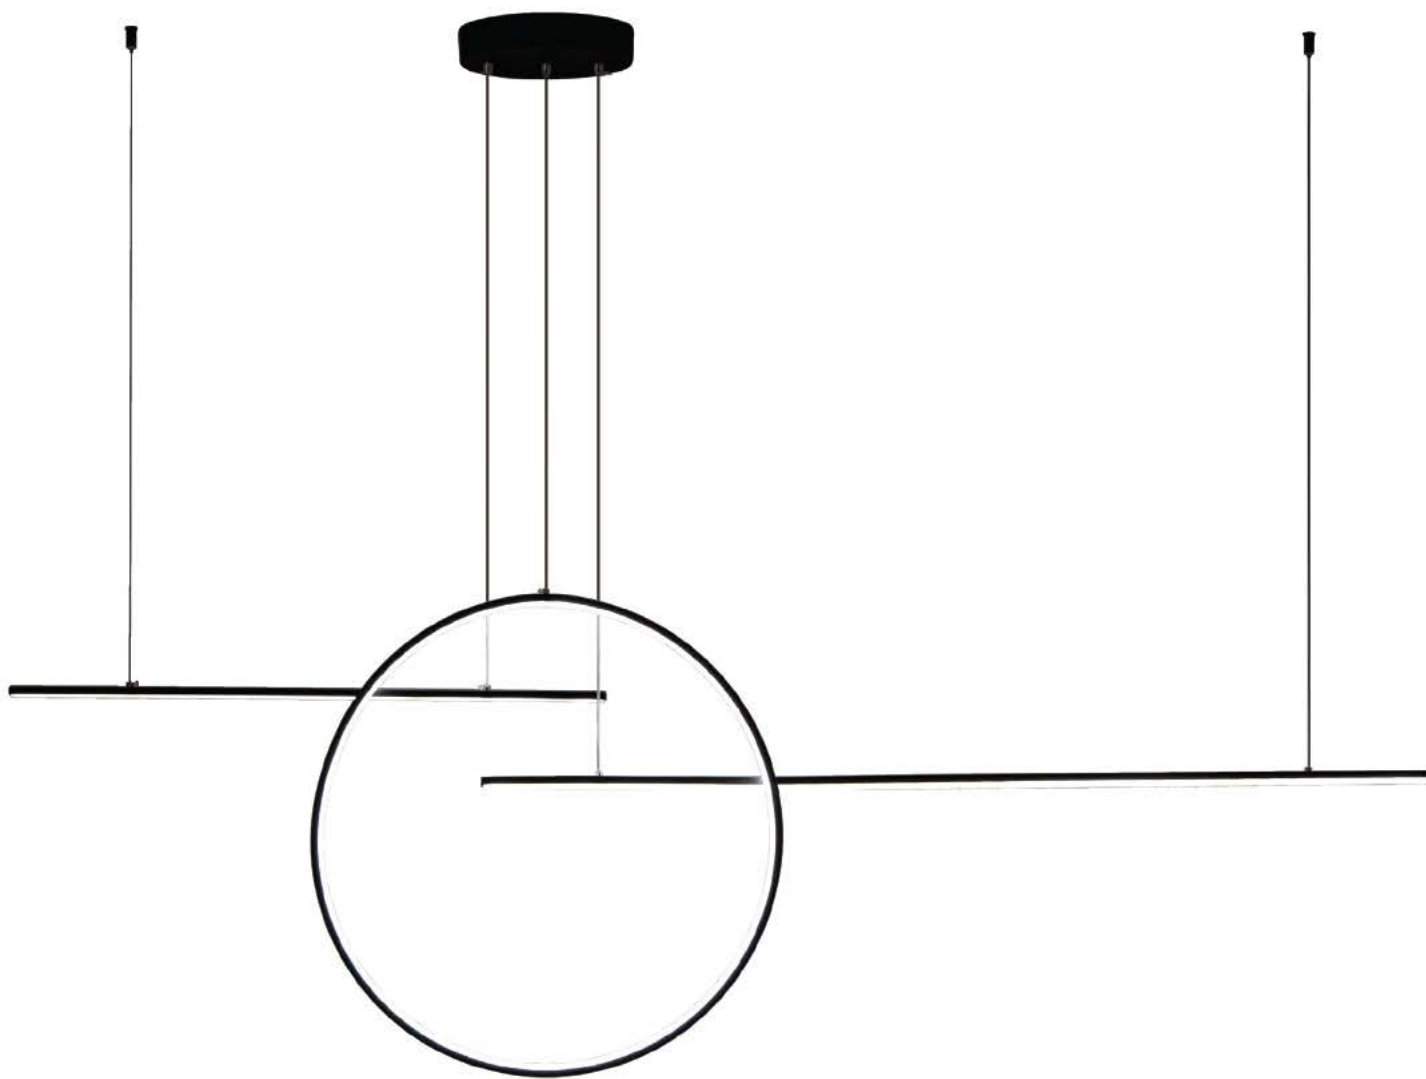

VK/04399/PE

Product Models

Code	Model	Box
71164-016724	VK/04399/PE/B/W ■ Matt Black. 3000K. 6.800lm. 68w. . CRI>80	1pc

Details

Led Pendant Light 220-240V. Watt 68w. CRI>80. IP Rating IP20. Type of Led 2835 with driver. Dimmable Euchip Triac. Lifetime 20.000hrs. Working temperature -20°C → 40°C
Material Iron+aluminium+silicone strip, cable 1.5m.

IP20. 68w.

5 years guarantee