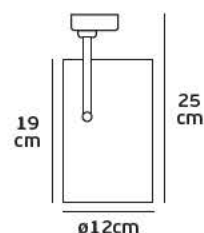

## Details

Voltage 240V. Max watt 50w. ES111/R111. Material Aluminium. 3-phase adapter.

IP20. 240V.