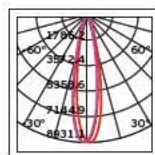

Details

Led magnetic track light DC driver 48V (included). Watt 27w. CRI>90. IP Rating IP20
Type of Led CREE with driver. Dimmable 1-10V. Lifetime 50.000 hrs
Working temperature < 45°C. Material Aluminium. 2 years guarantee.

IP20. 27w.