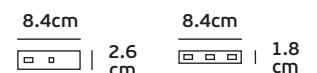

VK/04363/S/B/OC

Product Models

Code	Model	Box
71164-091721	VK/04363/S/B/OC ■ Black. 48V. Outer corner for surface magnetic track	1pc

Details

Outer corner for surface. Track lines 48V.
2 rails link at an angle of 90°.
Material Aluminium.
Must be install VK/04364/PC to work
(connector for corners).

IP20.

VK/04361/B

Product Models

Code	Model	Box
71164-082721	VK/04361/B ■ Black. 48V.	1pc

Details

Power connector for recessed & surface
magnetic track lines (VK/04360TR/R/...
& VK/04360TR/S/...) with cable.
Working temperature < 45°C. Material Plastic.

IP20.

VK/04364/B/PC/2

Product Models

Code	Model	Box
71164-093721	VK/04364/B/PC/2 ■ Black. 48V.	1pc

Details

Power connector for 2 recessed or
2 surface magnetic track 48V
(VK/04360TR/R/... & VK/04360TR/S/...)
with cable. Working temperature < 45°C.
IP Rating IP20. Material Plastic.

IP20.

VK/04364/B/PC

Product Models

Code	Model	Box
71164-092721	VK/04364/B/PC ■ Black. 48V.	1pc

Details

Corner Power connector for recessed
& surface magnetic track 48V
(VK/04360TR/R/... & VK/04360TR/S/...)
with cable. Working temperature < 45°C.
IP Rating IP20. Material Plastic.

IP20.

VK/04360/SRK

Product Models

Code	Model	Box
71164-081721	VK/04360/SRK ■ Black. 48V.	1pc

Details

Hanging kit for magnetic surface
track lines (VK/04360TR/S/...) 48V
to become hanging track. IP Rating IP20.
Material Aluminium.

IP20.