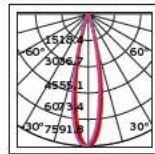

Details

Led magnetic track light with honeycomb cover DC driver 48V (included). Watt 18w. CRI>90. IP Rating IP20. Type of Led *bridgelux*. with driver. Dimmable 1-10V. Lifetime 50.000 hrs Working temperature < 45°C. Material Aluminium. 2 years guarantee.

IP20. 18w.