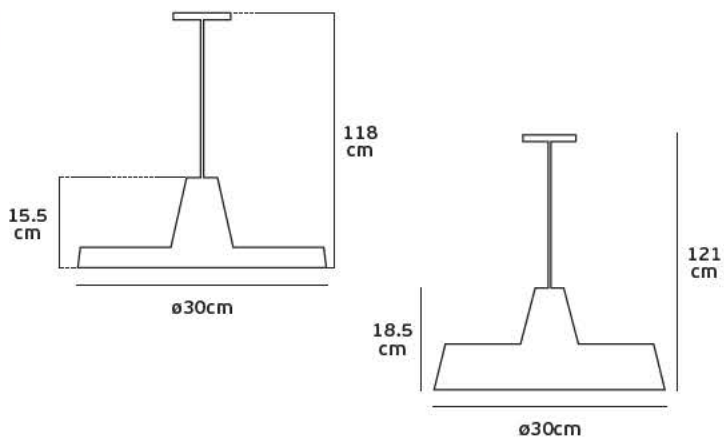

Details

Voltage 240V. Max watt 40w. E27. Working temperature -20°C ~ 40°C.
Cable 1m black cable + rust brown ceiling plate ceiling plate. Material Metal.

⏚ ⚡ IP20. E27.