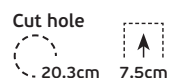

VK/09008

Product Models

Code	Model	Box
64174-227131	VK/09008 □ White. G53/R111. Max 50w.	6pcs

Details

Voltage 12V. Max watt 50w. G53/R111. Material Gypsum. Possibility to paint.

IP20. G53/R111.

VK/09007

Product Models

Code	Model	Box
64174-226131	VK/09007 □ White. G53/R111. Max 50w.	6pcs

Details

Voltage 12V. Max watt 50w. G53/R111. Material Gypsum. Possibility to paint.

IP20. G53/R111.

VK/09078

Product Models

Code	Model	Box
64174-317131	VK/09078 □ White. G53/R111. Max 50w.	8pcs

Details

Voltage 12V. Max watt 50w. G53/R111. Material Gypsum. Possibility to paint.

IP20. G53/R111.