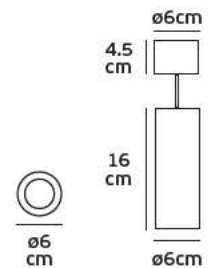

VK/04351G/PE

Product Models

Code	Model	Box
64174-705269	VK/04351G/PE/W □ White. GU10. Max 35w.	1pc
64174-512269	VK/04351G/PE/B ■ Black. GU10. Max 35w.	1pc
64174-706269	VK/04351G/PE/GD ■ Gold. GU10. Max 35w.	1pc

Details

Voltage 240V. Max watt 35w. GU10/Par16. Working temperature -20°C ~ 40°C. Material Aluminium.

IP20. GU10.

VK/04351G/CE

Product Models

Code	Model	Box
64174-703269	VK/04351G/CE/W □ White. GU10. Max 35w.	1pc
64174-513269	VK/04351G/CE/B ■ Black. GU10. Max 35w.	1pc
64174-704269	VK/04351G/CE/GD ■ Gold. GU10. Max 35w.	1pc

Details

Voltage 240V. Max watt 35w. GU10/Par16. Working temperature -20°C ~ 40°C. Material Aluminium.

IP20. GU10.