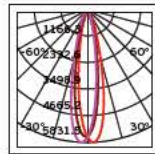

Details

Led magnetic track light DC driver 48V (included). Watt 18w. CRI>90. IP Rating IP20
Type of Led with driver. Dimmable 1-10V. Lifetime 50.000 hrs
Working temperature < 45°C. Material Aluminium. 2 years guarantee.