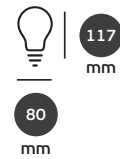

VK/05109   **VK/05110**   Clear

Code	Model	Base	Watt	Dimm	Kelvin	Lumen	Box
03045-187664	VK/05109/E/CL/W	E27	4.3w		2700K	470lm	50
03045-209664	VK/05110/D/E/CL/W	E27	7w		2700K	806lm	50

Voltage 220-240	COB 1016/ 1030	360° 	CRI Ra>80	15k hrs	30k clicks	A++ 	-20°C 40°C 	Glass 	Alu 	4W > 39W 7W > 60W	IP20 	2