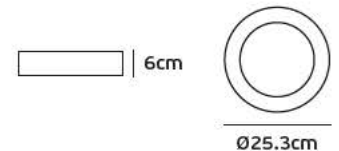

Details

AC Driver 200-240V (Included). Watt 18w. Beam Angle 108°. CRI>85.
Type of Led SMD PHILIPS 3030. Lifetime 30.000hrs. No Dimmable.
Working temperature -20°C→45°C. Material ABS PC. 2 years guarantee.

IP54. 18w.