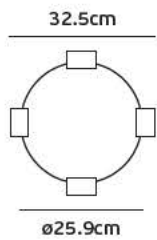

Details

AC Driver 220-240V (included). Watt 20w/30w. CRI>90. Type of Led *bridgelux.* 2835 with driver. No Dimmable. Lifetime 50.000 hrs. Working temperature < 45°C. Material Aluminium. Recessed Trimless ceiling. 2 years guarantee.

IP20. 20w/30w.