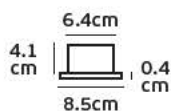

VK/03208

Product Models

Code	Model	Box
64173-104121	VK/03208/W □ White. GU5.3. Max 35w.	100pcs
64173-102121	VK/03208/B ■ Black. GU5.3. Max 35w.	100pcs

Details

Voltage 12V. Max watt 35w. MR16. Material Die cast aluminium.

IP65. 12V.