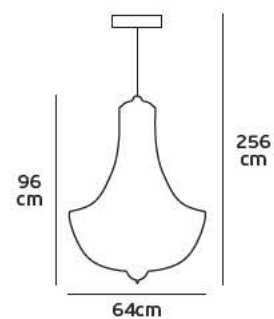

VK/03170/PE

Product Models

Code	Model	Color	Socket	Power	Box
75169-482730	VK/03170/PE/ABS	■ Bronze	E27x3	Max 3x40w	1pc

Details

Voltage 240V. Max watt 3x40w. E27. Working temperature -20°C ~ 40°C. Cable 1.6m black cable+chain + ceiling plate. Material Metal.

IP20. E27.