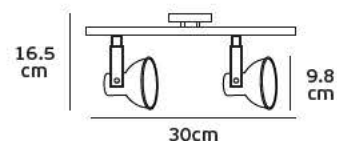

VK/03106CE

Product Models

Code	Model	Box
64174-029108	VK/03106CE/COP ■ Copper+Black. GU10. Max 35w.	24pcs
64174-030108	VK/03106CE/B ■ Black. GU10. Max 35w.	24pcs

Details

Voltage 240V. Max watt 35w. GU10/Par16. Working temperature -20°C ~ 40°C.
Material Aluminium, iron.

IP20. GU10.

VK/03106CE/2

Product Models

Code	Model	Box
64174-031108	VK/03106CE/2/COP ■ Copper+Black. GU10x2. Max 2x35w.	12pcs
64174-032108	VK/03106CE/2/B ■ Black. GU10x2. Max 2x35w.	12pcs

Details

Voltage 240V. Max watt 2x35w. GU10/Par16. Working temperature -20°C ~ 40°C.
Material Aluminium, iron.

IP20. GU10.