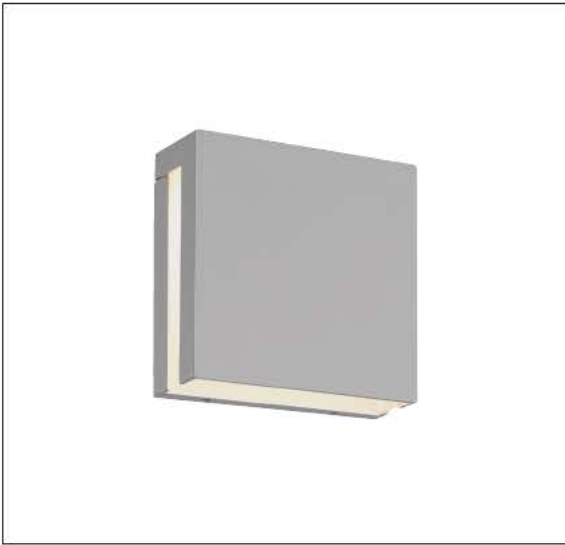

VK/02107

Product Models

Code	Model	Box
75169-335694	VK/02107/G/W ■ Grey. 3000K. 46lm. 3.6w. PHILIPS led. 56°. CRI>80	18pcs

Details

AC Driver 100-240V (Included). Watt 3.6w. Beam Angle 56°. CRI>80. Type of Led SMD 3014/
PHILIPS. Lifetime 30.000hrs. Working temperature -20°C→45°C. No Dimmable.
Material Aluminium. 2 years guarantee.

IP65. 3.6w.