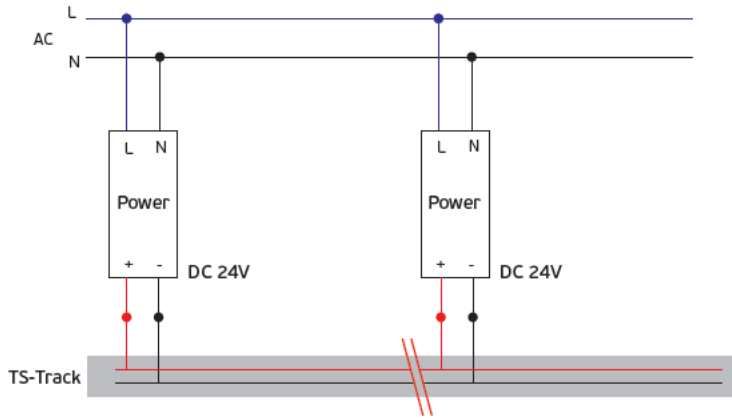

Συνδεσμολογία Μαγνητικής Ράγας
Magnet Track System Electrical Diagram

Note: When all lights power is bigger than load power, need to add one new driver into track.

(driver is near track installation position easily to install)
Before install track, put the driver into ceiling, calculate driver power and lights power. Lights power must be smaller than driver's power. If is bigger, need to add one more driver.