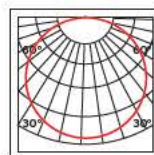

Details

Led magnetic track light DC Driver 24V. Watt 24w. Beam Angle 110°. Type of Led *bridgelux*. 2835. Lifetime 50.000hrs. Working temperature < 45°C. Material Aluminium. 2 years guarantee.

IP20. 24w.