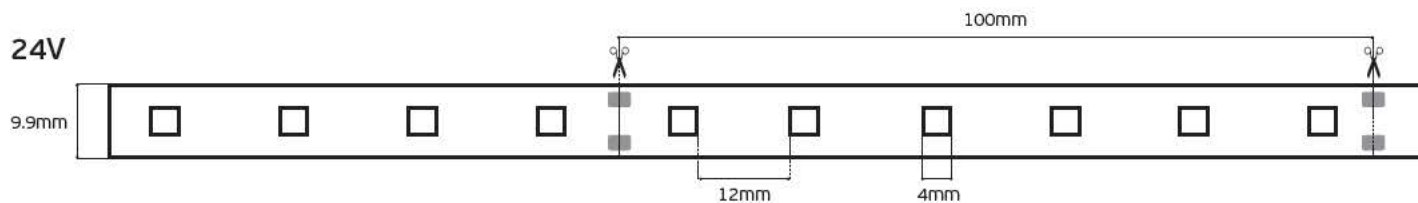

VK/5050/60 24V

Product Models

Code	Model	Voltage	Color	Lumen	CRI	Power	Box
78001-248123	VK/24/5050/WW/60	24V	2700K	1.440lm/m	CRI>80	14.4w/m	5m/roll
78001-056719	VK/24/5050/W/60	24V	3000K	1.440lm/m	CRI>80	14.4w/m	5m/roll
78001-239123	VK/24/5050/C/60	24V	4000K	1.440lm/m	CRI>80	14.4w/m	5m/roll
78001-053719	VK/24/5050/D/60	24V	6000K	1.440lm/m	CRI>80	14.4w/m	5m/roll
78001-607719	VK/24/5050/WD/60	24V	3000-6000K	1.440lm/m	CRI>80	14.4w/m	5m/roll
78001-649126	VK/24/5050/BL/60	24V	BLUE	1.440lm/m	CRI>80	14.4w/m	5m/roll

Details

Led type SMD 5050. Watt 14.4w/m. Led qty 60pcs/m. CRI>80. Tape on back 3M. Working temperature -25°C → 60°C. Storage temperature -40°C → 80°C. 2 years guarantee.