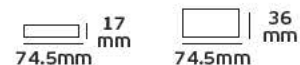

VK/FUT039S
Controller RGB+CCT

Product Models

Code	Model	Box
90004-039698	VK/FUT039S	1pc
	6A/Channel. 12-24V. Max 12A.	

Details

Voltage 12-24V. Output 6A/channel. Total output Max 12A. 2.4G RF RGB+CCT Distance 30m. Material Plastic. Dimmable RGB+CCT, 4 channels. Working temperature -10-40°C. 2 years guarantee.

IP20. 12/24V.

Match FUT092

VK/iBOX2
Controller WiFi

Product Models

Code	Model	Box
78000-649734	VK/iBOX2	1pc
	5V/500mA. 2.4GHz. WiFi 802.11 b/g/n. L90.5xW66xH15mm	

Details

Voltage 5V/500mA. Protocol 2.4GHz, WiFi 802.11 b/g/n. Working temperature -20°C → 60°C Material Plastic. Dimmable RGB+W. 2 years guarantee.

IP20. 5V/500mA.

Match with all controllers & receivers of VK/FUT series