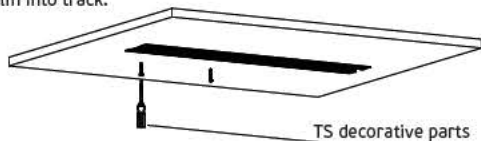

4c. Put the track into the hole, use screw to fix and instal this decorative film into track.