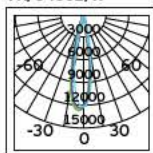

Details

Voltage 220-240V. Watt 30w. Type of LED COB Telescopic Sharp. Beam angle 15°-65°. Clicks 25.000. Working temperature -25°C→ 45°C. Lifetime 25.000hrs. 3-phase adapter. Material Aluminium. 3 years guarantee.

IP20. 30w.

VK/04082/W