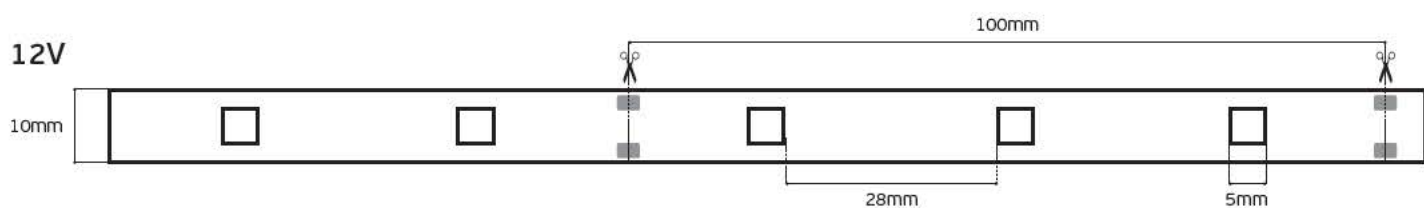

VK/5050/30 12V

Product Models

Code	Model	Voltage	Color	Lumen	CRI	Power	Box
78001-036719	VK/12/5050/W/30	12V	3000K	720lm/m	CRI>80	7.2w/m	5m/roll
78001-035719	VK/12/5050/D/30	12V	6000K	720lm/m	CRI>80	7.2w/m	5m/roll
78001-108719	VK/12/5050/BL/30	12V	BLUE	504lm/m	CRI>80	7.2w/m	5m/roll

Details

Led type SMD 5050. Watt 7.2w/m. Led qty 30pcs/m. CRI>80. Tape on back 3M. Working temperature -25°C → 60°C. Storage temperature -40°C → 80°C. 2 years guarantee.