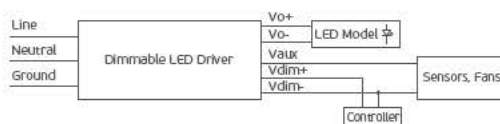

Details

Voltage 220-277V. Watt 400w. I-in 2.1A. V-out 24V. Material **Metal**. **Dimmable**. 2 years guarantee.

IP67. 400w.

Dimming Wiring