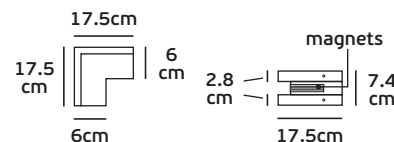

Details

Outer corner for recessed.
Track lines 48V. 2 rails link at an angle of 90°.
Material Aluminium.
Must be install VK/04364/PC to work (connector for corners).