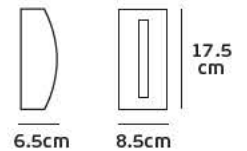

VK/02046

Product Models

Code	Model	Box
75169-304692	VK/02046/AN/W ■ Anthracite. 3000K. 386lm. 6w. 85°. CRI>80	20pcs
75169-305692	VK/02046/W/W □ White. 3000K. 386lm. 6w. 85°. CRI>80	20pcs

Details

AC Driver 220-240V (Included). Watt 6w. Beam Angle 85°. CRI>80. Type of Led COB. Lifetime 30.000hrs. Working temperature -20°C → 40°C. No Dimmable. Material Aluminium. 2 years guarantee.

IP54. 6w.

VK/02133

Product Models

Code	Model	Box
75169-364694	VK/02133/AN/W ■ Anthracite. 3000K. 68lm. 3w. 108°. CRI>78	12pcs
75169-363694	VK/02133/W/W □ White. 3000K. 68lm. 3w. 108°. CRI>78	12pcs

Details

AC Driver 220-240V (Included). Watt 3w. Beam Angle 108°. CRI>78. Type of Led CREE. Lifetime 30.000hrs. No Dimmable. Working temperature -20°C → 45°C. Material Aluminium diecast. 2 years guarantee.

IP65. 3w.