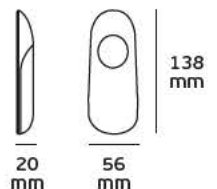

Details

Voltage 3V. Frequency 2.4GHz. Transmitting power 6dBm. Standby Power 20uA. Distance 30m. Material Plastic. Dimmable RGB+CCT. Working temperature -20~60°C. 2 years guarantee.

IP20. 3V.