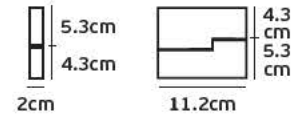

Details

Led magnetic track light DC driver 48V (included). Watt 9w. CRI>90. IP Rating IP20
Type of Led with driver. Dimmable 1-10V. Lifetime 50.000 hrs
Working temperature < 45°C. Material Aluminium. 2 years guarantee.