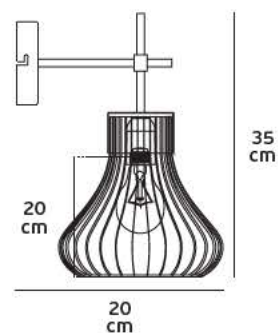

VK/03149/WA

Product Models

Code	Model	Box
64174-945724	VK/03149/WA/GD ■ Gold mat. E27. Max 40w.	1pc

Details

Voltage 240V. Max watt 40w. E27. Material Aluminium. IP Rating IP20.

⏚ ⚡ IP20. E27.

VK/03161/WA

Product Models

Code	Model	Box
71164-014724	VK/03161/WA/B ■ Black. E27. Max 42w.	1pc

Details

Voltage 240V. Max watt 42w. E27. Material Metal. IP Rating IP20.

⏚ ⚡ IP20. E27.