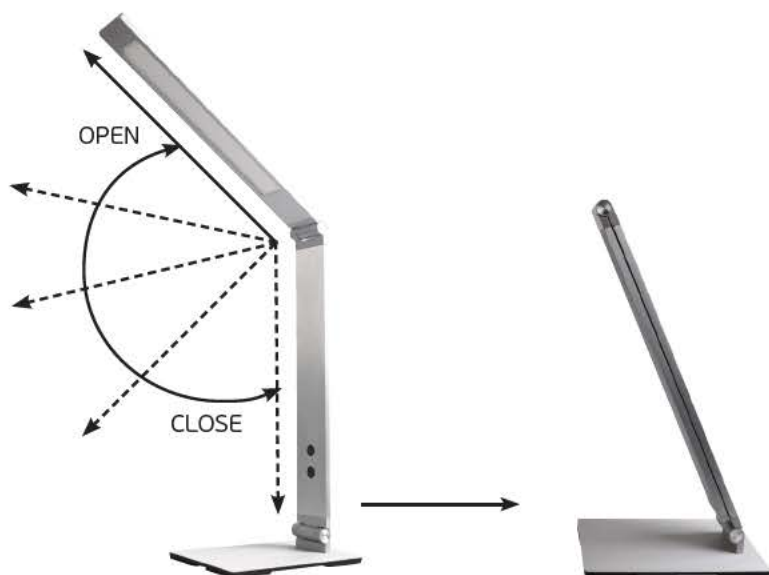

VK/04161

Product Models

Code	Model	Box
58610-111739	VK/04161/B ■ Black. 3000K-6000K. 350lm. 10w. CRI>70.	1pc
58610-112739	VK/04161/AL ■ Aluminium. 3000K-6000K. 350lm. 10w. CRI>70.	1pc

Details

Voltage 100-230V. Watt 10w. CRI>70. Type of LED SMD Epistar. Working temperature -20°C→40°C. Lifetime 20.000hrs. Material Aluminium, acrylic. 2 years guarantee.

IP20. 10w.