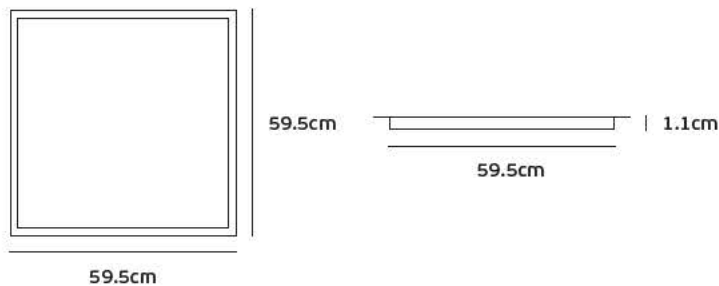

VK/04019/W/RGB
with driver

Product Models

Code 63158-219123	Model VK/04019/W/RGB/D	□ White	6000K+RGB	3.200lm+N/A	40w	120°	CRI>83	Box 1pc

Details

AC Driver 240V (Included). Watt 40w. Beam Angle 120°. CRI>83. LED SMD 2835+5050. Lifetime 50.000hrs. Clicks 50.000. Working temperature < 45°C. Material Aluminium, Plastic. 2 years guarantee.

RGB