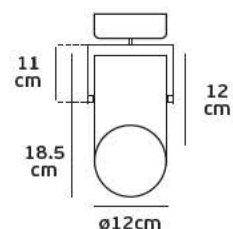

VK/03045/S

Product Models

Code	Model	Box
64174-390269	VK/03045/S/W □ White. GU10. Max 50w.	1pc
64174-391269	VK/03045/S/B ■ Black. GU10. Max 50w.	1pc

Details

Voltage 240V. Max watt 50w. ES111/R111. Material Aluminium. 3-phase adapter.

IP20. 240V.

VK/04053TR/S

Product Models

Code	Model	Box
64174-348269	VK/04053TR/W/S □ White. GU10. Max 50w.	1pc
64174-317269	VK/04053TR/B/S ■ Black. GU10. Max 50w.	1pc
64174-349269	VK/04053TR/G/S ■ Grey. GU10. Max 50w.	1pc
64174-350269	VK/04053TR/AN/S ■ Anthracite. GU10. Max 50w.	1pc
64174-351269	VK/04053TR/MC/S ■ Brushed Chrome. GU10. Max 50w.	1pc

Details

Voltage 240V. Max watt 50w. ES111/R111. Material Aluminium. 3-phase adapter.

IP20. 240V.