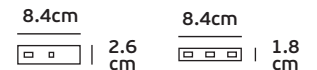

VK/04363/S/B/OC

Product Models

Code	Model	Box
71164-091721	VK/04363/S/B/OC ■ Black. 48V. Outer corner for surface magnetic track	1pc

Details

Outer corner for surface. Track lines 48V.
2 rails link at an angle of 90°.
Material Aluminium.
Must be install VK/04364/PC to work
(connector for corners).

IP20.

VK/04361/B

Product Models

Code	Model	Box
71164-082721	VK/04361/B ■ Black. 48V.	1pc

Details

Power connector for recessed & surface
magnetic track lines (VK/04360TR/R/...
& VK/04360TR/S/...) with cable.
Working temperature < 45°C. Material Plastic.

IP20.

VK/04364/B/PC/2

Product Models

Code	Model	Box
71164-093721	VK/04364/B/PC/2 ■ Black. 48V.	1pc

Details

Power connector for 2 recessed or
2 surface magnetic track 48V
(VK/04360TR/R/... & VK/04360TR/S/...)
with cable. Working temperature < 45°C.
IP Rating IP20. Material Plastic.

IP20.

VK/04364/B/PC

Product Models

Code	Model	Box
71164-092721	VK/04364/B/PC ■ Black. 48V.	1pc

Details

Corner Power connector for recessed
& surface magnetic track 48V
(VK/04360TR/R/... & VK/04360TR/S/...)
with cable. Working temperature < 45°C.
IP Rating IP20. Material Plastic.

IP20.

VK/04360/SRK

Product Models

Code	Model	Box
71164-081721	VK/04360/SRK ■ Black. 48V.	1pc

Details

Hanging kit for magnetic surface
track lines (VK/04360TR/S/...) 48V
to become hanging track. IP Rating IP20.
Material Aluminium.

IP20.