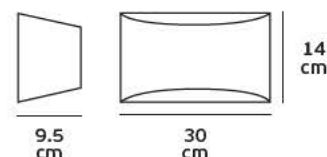

Details

Voltage 240V. Max watt 42w. E14. Material Gypsum. Possibility to paint.