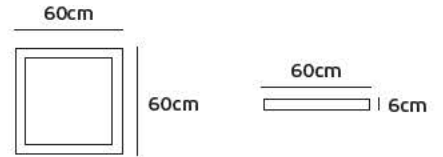

Details

700mA. Supply Voltage 230V AC. Driver or PHILIPS (included). Watt 36w, 38w, UGR<19. Special Led board 1.4cm customed of VK Leading Light 2835 Edison. Working Temperature -25°C → 45°C. CRI>80. Material Metal body, electrostatically painted in white color, 99.85% clear mirror. PMMA Diffuser. Transmission 92%. Beam angle 130°. Lifetime 100.000hrs. Clicks 100.000. 5 years guarantee.

IP20. 36w. 38w.

VK/04287/700/3/W/C