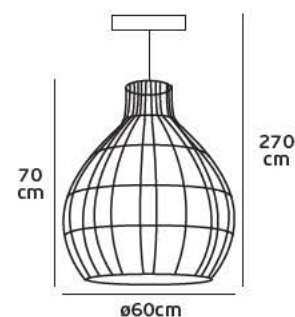

Details

Voltage 240V. Max watt 40w. E27. Working temperature -20°C ~ 40°C. Cable 2 m white cable + white ceiling plate. Material Rattan, metal.

⚡ ⚡ IP20. E27.