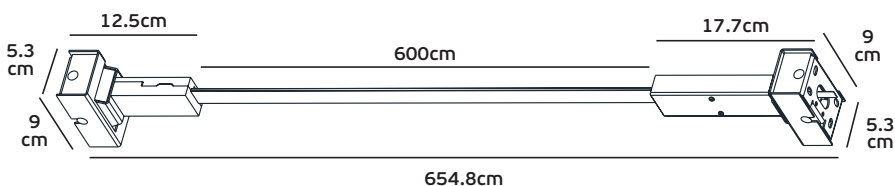

■ VK/03217/CE
VK/03218/CE

Product Models

Code	Model	Color	Length	Max width LED Strip	Box
75169-048721	VK/03217/CE/B/6	■ Black	6m	10mm	1pc
75169-049721	VK/03218/CE/B/12	■ Black	12m	10mm	1pc

Details

DC 24V. Working temperature <45°C. Material Stainless steel+iron. Length 6m or 12m.
Attention: Max width of LED Strip cannot over 10mm. The power supply put inside the ceiling!
2 years guarantee.

IP20