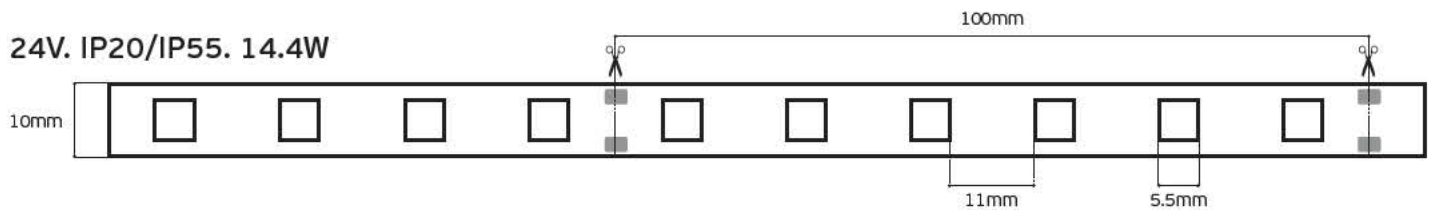

Details

Led type SMD 5050. Watt 14.4w/m. Led qty 60pcs/m. CRI>80. Tape on back 3M. Working temperature -25°C → 60°C. Storage temperature -40°C → 80°C. 2 years guarantee.

24V. IP20/IP55. 14.4W

Check our controllers in pages 126-128