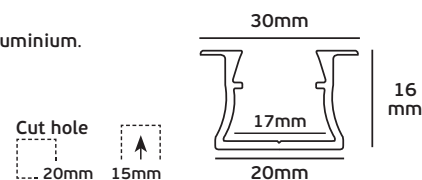

Details

Charged per meter. Available 2m. Material Aluminium.