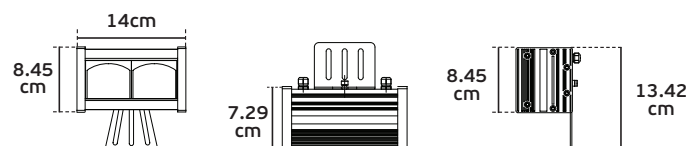

VK/02167/S/.../8

Product Models

Code	Model	Box
63158-002115	VK/02167/S/W/8 ■ Silver. 3000K. 217lm. 2w. 5.3°. 1 reflector. CRI>80	1pc
63158-003115	VK/02167/S/C/8 ■ Silver. 4000K. 217lm. 2w. 5.3°. 1 reflector. CRI>80	1pc

Details

Led light with 1 reflector. Voltage 24V. Watt 2w. Beam angle 5.3°. CRI>80. IP Rating IP66. Type of Led CREE XPG-3. No Dimmable. Lifetime 20.000 hrs. Working temperature -40° ~ 50°C. Material Aluminium. Driver JS. 3-5 years guarantee.

VK/02167/S/.../14

Product Models

Code	Model	Box
63158-004115	VK/02167/S/W/14 ■ Silver. 3000K. 445lm. 4w. 5.3°. 2 reflectors. CRI>80	1pc
63158-005115	VK/02167/S/C/14 ■ Silver. 4000K. 445lm. 4w. 5.3°. 2 reflectors. CRI>80	1pc

Details

Led light with 2 reflectors. Voltage 110-240V. Watt 4w. Beam angle 5.3°. CRI>80. IP Rating IP66. Type of Led CREE XPG-3. No Dimmable. Lifetime 20.000 hrs. Working temperature -40° ~ 50°C. Material Aluminium. Driver JS. 3-5 years guarantee.