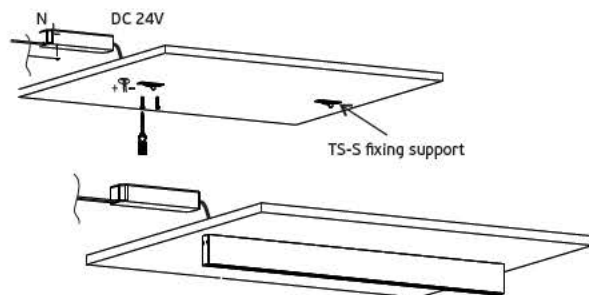

surface

A. Use screw fix TS-S installation support on the ceiling.