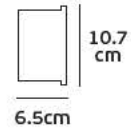

Details

AC Driver 100-240V (Included). Watt 3.6w. Beam Angle 48°. CRI>80.
Type of Led SMD 3014/PHILIPS. Lifetime 30.000hrs. No Dimmable.
Working temperature <45°C. Material Aluminium. 2 years guarantee.

IP65. 3.6w.