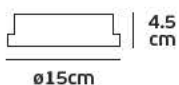

VK/03184

Product Models

Code	Model	Box
64174-027700	VK/03184/W □ White. ES111/R111. Max 50w.	1pc
64174-028700	VK/03184/B ■ Black. ES111/R111. Max 50w.	1pc

Details

Max watt 50w. ES111/R111. Material Aluminium.
INCLUDED LAMPHOLDER G53.

IP20. GU10/G53.

Cut hole