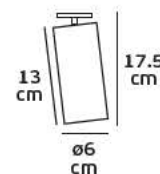

Details

Voltage 240V. Max watt 35w. GU10/Par16. Working temperature -20°C ~ 40°C.
Material Aluminium.

IP20. GU10.