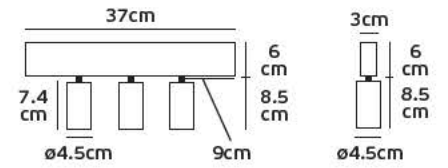

VK/04208TR/SP/3

Product Models

Code	Model							Box
71164-019721	VK/04208TR/W/SP/3/B ■ Black sand.	3000K.	1.100lm.	21w.	24°.	CRI>90		12pcs
71164-049721	VK/04208TR/C/SP/3/B ■ Black sand.	4000K.	1.100lm.	21w.	24°.	CRI>90		12pcs

Details

Led magnetic track light DC Driver 24V. Watt 21w. Beam Angle 24°. Type of Led CREE CXA 1304. Lifetime 50.000hrs. Working temperature < 45°C. Material Aluminium. 2 years guarantee.

IP20. 21w.