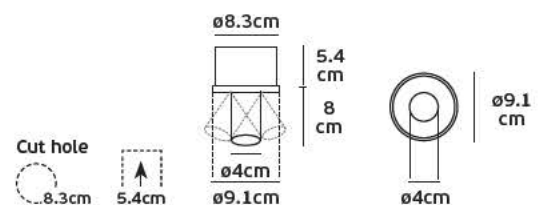

VK/04147

Product Models

Code	Model	Box
64174-016126	VK/04147/W/W □ White+Gold. 3000K. 560lm. 7w. 24° 220-240V. CRI>80	25pcs
64174-017126	VK/04147/B/W ■ Black+Gold. 3000K. 560lm. 7w. 24° 220-240V. CRI>80	25pcs
64174-020126	VK/04147ND/B/W (Driver NOT included) ■ Black. 3000K. 560lm. 7w. 24° Depends on driver. CRI>80	25pcs

Details

AC 220-240V Driver (The models that included). Watt 7w. Beam Angle 24°. CRI>80. Type of Led COB. Lifetime 50.000hrs. Clicks 20.000. Working temperature -40°C ~ 60°C. Material Aluminium. 2 years guarantee.

IP20. 7w.

VK/04148

Product Models

Code	Model	Box
64174-018126	VK/04148/W/W □ White+Gold. 3000K. 1.040lm. 13w. 24°. CRI>80	25pcs
64174-019126	VK/04148/B/W ■ Black+Gold. 3000K. 1.040lm. 13w. 24°. CRI>80	25pcs

Details

AC 220-240V Driver (Included). Watt 13w. Beam Angle 24°. CRI>80. Type of Led COB. Lifetime 50.000hrs. Clicks 20.000. Working temperature -40°C ~ 60°C. Material Aluminium. 2 years guarantee.

IP20. 13w.