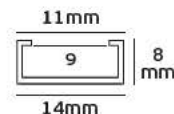

Details

Charged per meter. Available 2m. Material Aluminium.