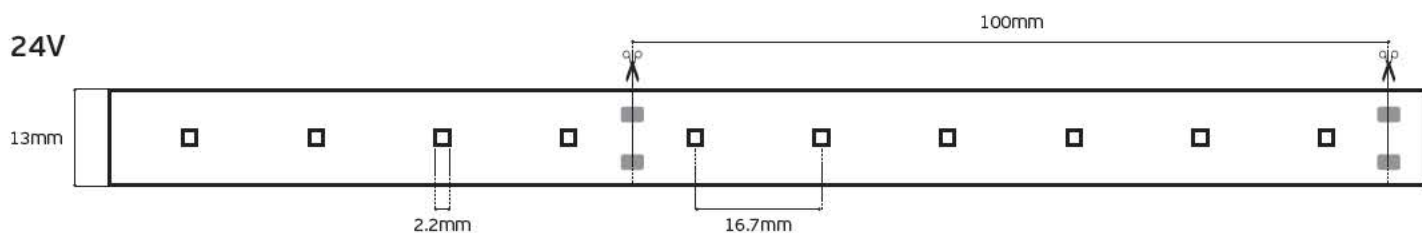

Details

Led type SMD 2216. Watt 6w/m. Led qty 60pcs/m. Tape on back 3M. Working temperature -10°C → 40°C. Storage temperature -20°C → 60°C.

**5** years guarantee    *Super bright!!!*

IP66. 6w/m

VK/24/2216W/.../120