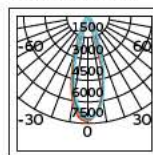

VK/04117/C/36