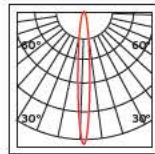

Details

Led magnetic track light DC Driver 24V. Watt 12w. Beam Angle 8°. Type of Led *bridgelux*. Lifetime 50.000hrs. Working temperature < 45°C. Material Aluminium. 2 years guarantee.

IP20. 12w.