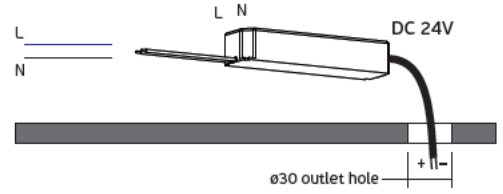

**Driver**  
 LPV-60-24//AC:100-240V DC:60W 24V  
 LPV-100-24//AC:100-240V DC:100W 24V  
 LPV-150-24//AC:100-240V DC:150W 24V

**Cut off electric supply before installation!**

**Πίνακας Διαστάσεων Κοπής**  
**Built-in Magnet Track System Cut out size List**