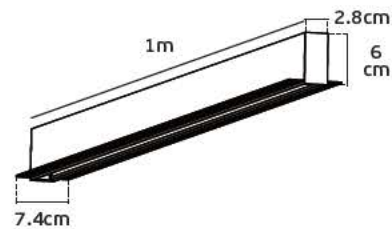

4e. After the installation of magnetic track, clean the surface