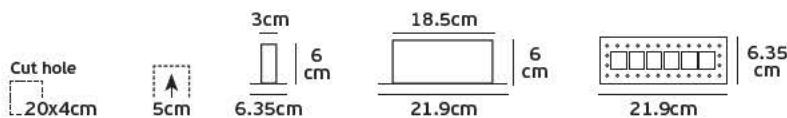

VK/04266TR/3

Product Models

Code	Model	Box
71164-054721	VK/04266TR/W/3/W □ White. 3000K. 6w. <i>bridgelux</i>. led. 429lm. 8°. CRI>90	10pcs
71164-055721	VK/04266TR/W/3/C □ White. 4000K. 6w. <i>bridgelux</i>. led. 429lm. 8°. CRI>90	10pcs
71164-052721	VK/04266TR/B/3/W ■ Black. 3000K. 6w. <i>bridgelux</i>. led. 429lm. 8°. CRI>90	10pcs
71164-053721	VK/04266TR/B/3/C ■ Black. 4000K. 6w. <i>bridgelux</i>. led. 429lm. 8°. CRI>90	10pcs

Details

AC Driver 220-240V. Watt 6w. Beam Angle 8°. CRI>90. Type of Led *bridgelux*.
Lifetime 50.000hrs. Clicks 20.000. Working temperature < 45°C. Material Aluminium.
Magnet light. 2 years guarantee.

VK/04266TR/6

Product Models

Code	Model	Box
71164-058721	VK/04266TR/W/6/W □ White. 3000K. 12w. <i>bridgelux</i>. led. 694lm. 8°. CRI>90	10pcs
71164-059721	VK/04266TR/W/6/C □ White. 4000K. 12w. <i>bridgelux</i>. led. 694lm. 8°. CRI>90	10pcs
71164-056721	VK/04266TR/B/6/W ■ Black. 3000K. 12w. <i>bridgelux</i>. led. 694lm. 8°. CRI>90	10pcs
71164-057721	VK/04266TR/B/6/C ■ Black. 4000K. 12w. <i>bridgelux</i>. led. 694lm. 8°. CRI>90	10pcs

Details

AC Driver 220-240V. Watt 12w. Beam Angle 8°. CRI>90. Type of Led *bridgelux*.
Lifetime 50.000hrs. Clicks 20.000. Working temperature < 45°C. Material Aluminium.
Magnet light. 2 years guarantee.