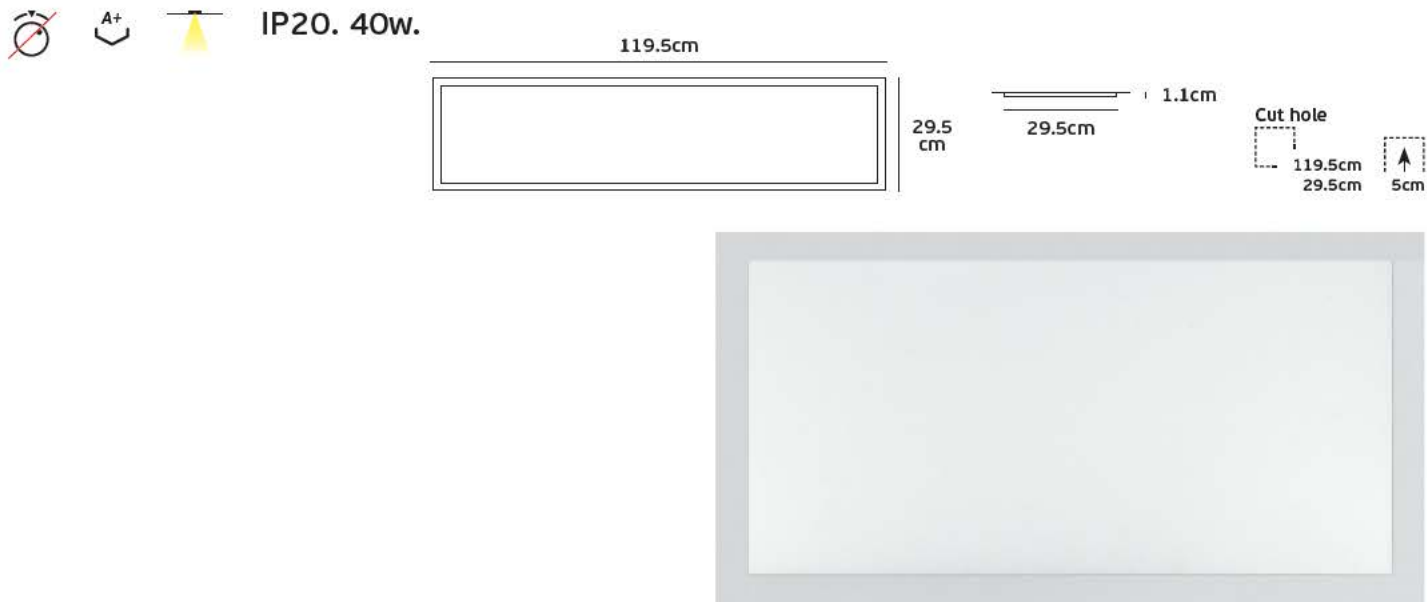

Details

AC Driver 85-265V (Included). Watt 40w. Beam Angle 110°. CRI>83. LED SMD 4014. Lifetime 50.000hrs. Clicks 50.000. LED SMD 4014. Working temperature < 45°C. Material Aluminium, PMMA. 2 years guarantee.