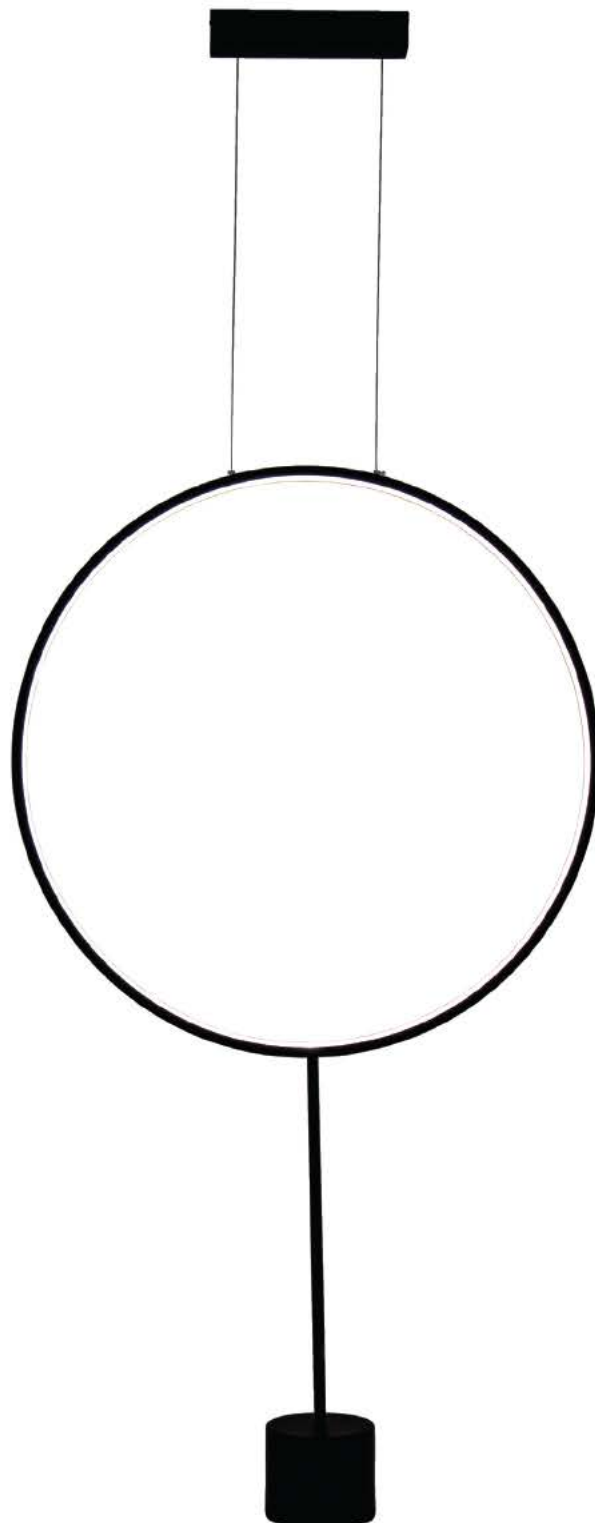

VK/04400

Product Models

Code	Model	E
71164-017724	VK/04400/B/W ■ Matt Black. 3000K. 2.070lm. 19w. . CRI>80	...

Details

Led Pendant Light 220-240V. Watt 19w. CRI>80. Type of Led 2835 with driver. Dimmable Euchip Triac. Lifetime 20.000hrs. Working temperature -20°C → 40°C. Material Iron+aluminium+acrylic, cable 1.4m.

IP20. 19w.

5 years guarantee