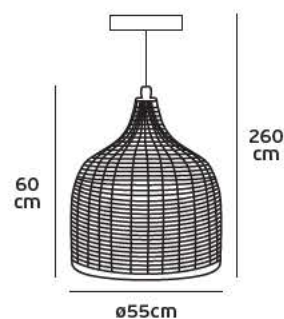

Details

Voltage 240V. Max watt 60w. E27. Working temperature -20°C ~ 40°C. Cable 2 m white fabric cable + white ceiling plate. Material Bamboo.

IP20. E27.