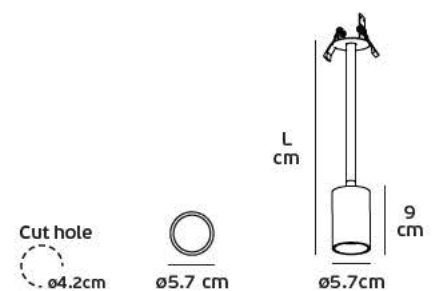

Details

Voltage 220-240V. Max watt 13w. GU10/Par16. Working temperature -20°C ~ 40°C.
Material Aluminium.

IP20. GU10.