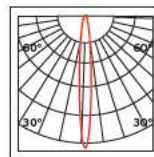

VK/04205TR/6

Product Models

Code	Model	Box
71164-011721	VK/04205TR/W/6/B ■ Black sand. 3000K. 756lm. 12w. <i>bridgelux</i>. led. 8°. CRI>90	20pcs
71164-045721	VK/04205TR/C/6/B ■ Black sand. 4000K. 756lm. 12w. <i>bridgelux</i>. led. 8°. CRI>90	20pcs

Details

Led magnetic track light DC Driver 24V. Watt 12w. Beam Angle 8°. Type of Led *bridgelux*. Lifetime 50.000hrs. Working temperature < 45°C. Material Aluminium. 2 years guarantee.

IP20. 12w.

VK/04206TR

Code	Model	Box
71164-012721	VK/04206TR/W/LIN/B ■ Black sand. 3000K. 348lm. 10w. <i>bridgelux</i>. led. 18°. CRI>90	30pcs
71164-039721	VK/04206TR/C/LIN/B ■ Sand Black. 4000K. 348lm. 10w. <i>bridgelux</i>. led. 18°. CRI>90	30pcs

Details

Led magnetic track light DC Driver 24V. Watt 10w. CRI>90. Beam Angle 18°. Type of Led *bridgelux*. Lifetime 50.000hrs. Working temperature < 45°C. Material Aluminium. 2 years guarantee.

IP20. 10w.