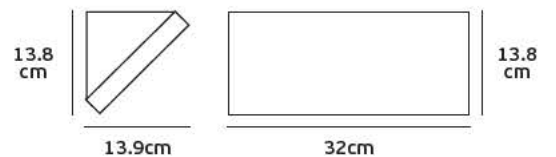

VK/02067

Product Models

Code	Model	Box
75169-333692	VK/02067/G/C ■ Grey, 4000K, 700lm, 12w, 120°. CRI>80	10pcs

Details

Voltage 230V. Watt 12w. CRI>80. Type of Led SMD 2835. Beam Angle 120°. Lifetime 30.000hrs. No Dimmable. Working temperature -20°C→45°C. Material ABS & PC housing and PC diffuser. 2 years guarantee.

IP65. 12w.

VK/02068

Product Models

Code	Model	Box
75169-334692	VK/02068/G/C ■ Grey, 4000K, 1.500lm, 24w, 120°. CRI>80	6pcs

Details

Voltage 230V. Watt 24w. CRI>80. Type of Led SMD 2835. Beam Angle 120°. Lifetime 30.000hrs. No Dimmable. Working temperature -20°C→45°C. Material ABS & PC housing and PC diffuser. 2 years guarantee.

IP65. 24w.