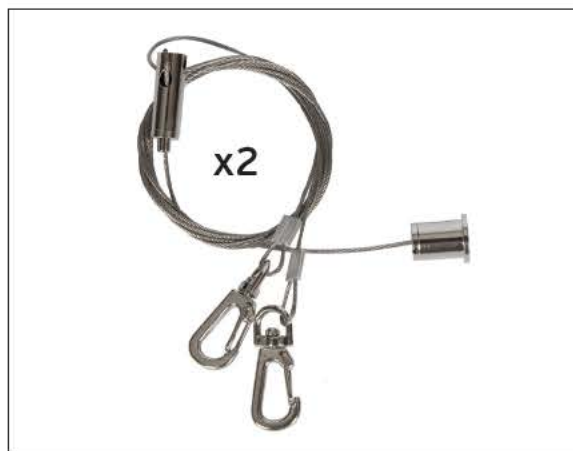

#### Details

Voltage 220-240V. Material Plastic housing. 3 years guarantee.

IP20. 220-240V.

10.3cm	2.95 cm	6.7 cm
10.3cm		

**VK/04019/SRK**  
Set of 2 ropes

**Product Models**

Code	Model	Box
63158-221123	VK/04019/SRK Set of 2 ropes for LED panel VK/04019.	1pc