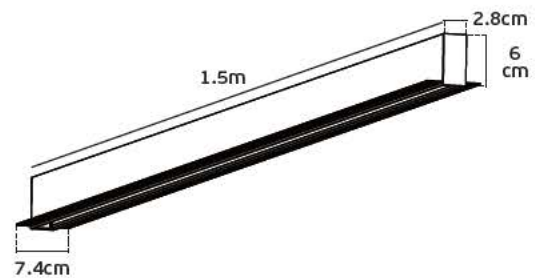

4e. After the installation of magnetic track, clean the surface