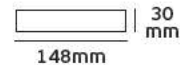

MW MEAN WELL VK/APV-16

Product Models

Code	Model	Box
78000-668255	VK/APV-16-12 1.25A. 16w. 12V.	120pcs
78000-669255	VK/APV-16-24 0.67A. 16w. 24V.	120pcs

Details

Voltage 100-240V. Watt 16w. Material Plastic housing. 2 years guarantee.

IP42. 16w.

MW MEAN WELL VK/APV-25

Product Models

Code	Model	Box
78000-670255	VK/APV-25-12 2.1A. 25w. 12V.	72pcs
78000-671255	VK/APV-25-24 1.05A. 25w. 24V.	72pcs

Details

Voltage 100-240V. Watt 25w. Material Plastic housing. 2 years guarantee.

IP42. 25w.

MW MEAN WELL VK/LPV-20

Product Models

Code	Model	Box
78000-683255	VK/LPV-20-12 1.67A. 20w. 12V.	60pcs
78000-684255	VK/LPV-20-24 0.84A. 20w. 24V.	60pcs

Details

Voltage 90-264V. Watt 20w. Material Plastic housing. 2 years guarantee.

IP67. 20w.

MW MEAN WELL VK/LPV-35

Product Models

Code	Model	Box
78000-685255	VK/LPV-35-12 3A. 35w. 12V.	40pcs
78000-686255	VK/LPV-35-24 1.5A. 35w. 24V.	40pcs

Details

Voltage 90-264V. Watt 35w. Material Plastic housing. 2 years guarantee.

IP67. 35w.