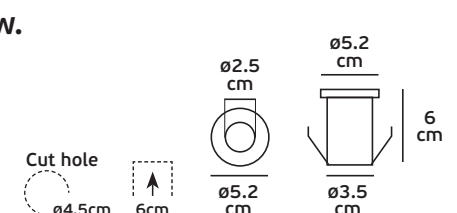

Details

3x350mA (driver not included). Watt 3w. CRI>80. Type of Led EPistar. Lifetime 50.000hrs. Working temperature -20°C→45°C. Dimmable. Material Stainless steel. Location Ground/Pool. Included Recessed plastic box ø4.5cm. 2 years guarantee.

IP68. 3w.