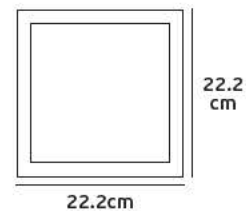

VK/04015

Product Models

Code	Model	Box
71164-003122	VK/04015/W/W □ White. 3000K. 1.780lm. 18w. 120°. CRI>75	20pcs
71164-004122	VK/04015/W/C □ White. 4000K. 1.780lm. 18w. 120°. CRI>75	20pcs
71164-006122	VK/04015/W/D □ White. 6000K. 1.780lm. 18w. 120°. CRI>75	20pcs

Details

AC Driver 90-265V (Included). Watt 18w. Beam Angle 120°. CRI>75. Type of Led SMD 2835. Lifetime 30.000hrs. Clicks 20.000. Working temperature -20°C ~ 45°C. Material Aluminium, plastic. 2 years guarantee.

IP20. 18w.