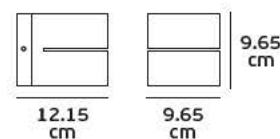

Details

Voltage 220-240V. Max watt 42w. G9. Material Aluminium. IP Rating IP20.

IP20. G9.