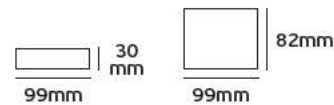

MW MEAN WELL VK/LRS-50

Product Models

Code	Model	Box
78000-673255	VK/LRS-50-12 4.2A. 50w. 12V.	60pcs
78000-662255	VK/LRS-50-24 2.2A. 50w. 24V.	60pcs

Details

Voltage 100-240V. Watt 50w. Material Metallic. 3 years guarantee.

IP20. 50w.

MW MEAN WELL VK/LRS-100

Product Models

Code	Model	Box
78000-674255	VK/LRS-100-12 8.5A. 100w. 12V.	40pcs
78000-637734	VK/LRS-100-24 4.5A. 100w. 24V.	40pcs

Details

Voltage 100-240V. Watt 100w. Material Metallic. 3 years guarantee.

IP20. 100w.

MW MEAN WELL VK/LRS-150

Product Models

Code	Model	Box
78000-675255	VK/LRS-150-12 12.5A. 150w. 12V.	30pcs
78000-653255	VK/LRS-150-24 6.5A. 150w. 24V.	30pcs

Details

Voltage 100-240V. Watt 150w. Material Metallic. 3 years guarantee.

IP20. 150w.