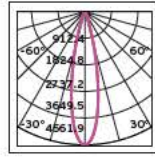

Details

Led magnetic track light with honeycomb cover DC driver 48V (included). Watt 15w. CRI>90. IP Rating IP20. Type of Led *bridgelux*. with driver. Dimmable 1-10V. Lifetime 50.000 hrs. Working temperature < 45°C. Material Aluminium. 2 years guarantee.

IP20. 15w.