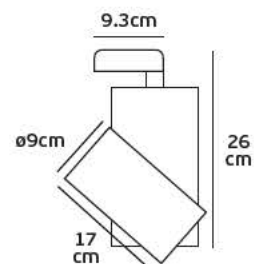

Details

Voltage 220-240V. Watt 50w. Type of LED COB Epistar. Beam angle 36°. Working temperature -25°C→ 45°C. Lifetime 35.000hrs. 3-phase adapter. Material Aluminium. 2 years guarantee.

IP20. 50w.