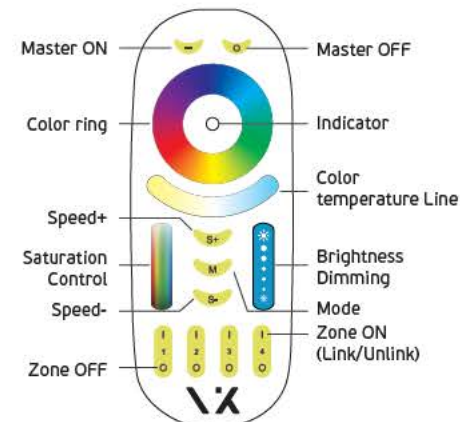

Details

Voltage 3V. Frequency 2.4GHz. Transmitting power 6dBm. Standby Power 20uA. Distance 30m. Material Plastic. Dimmable RGB+CCT. Working temperature -20~60°C. 2 years guarantee.

IP20. 3V.