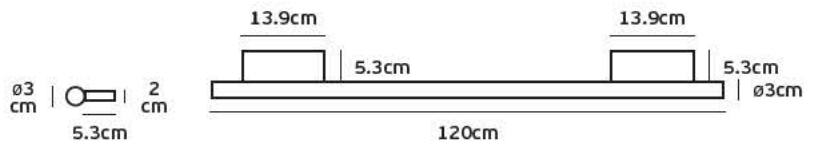

Details

Led magnetic track light DC driver 48V (included). Watt 28w. CRI>90. IP Rating IP20 Type of Led [bridgelux](#). 2835 with driver. Dimmable 1-10V. Lifetime 50.000 hrs Working temperature < 45°C. Material Aluminium. 2 years guarantee.