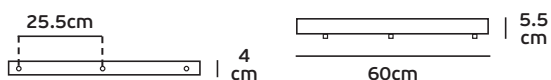

VK/04396LIN/.../3

Product Models

Code	Model	Box
75169-526724	VK/04396LIN/W/3 □ White. Canopy with driver (3 heads). IP20.	1pc
75169-527724	VK/04396LIN/B/3 ■ Black. Canopy with driver (3 heads). IP20.	1pc

Details

Voltage 220-240V. IP Rating IP20. Working temperature -20 ~ 45°C. Material Iron. Canopy with driver (3 heads) HBL, 20-25w, 28-36Vdc, 700Ma. 3 years guarantee.

IP20. 3 heads.