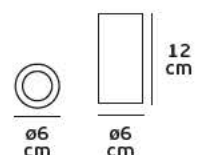

VK/04351G/PE

Product Models

Code	Model	Box
64174-705269	VK/04351G/PE/W □ White. GU10. Max 35w.	1pc
64174-512269	VK/04351G/PE/B ■ Black. GU10. Max 35w.	1pc
64174-706269	VK/04351G/PE/GD ■ Gold. GU10. Max 35w.	1pc

Details

Voltage 240V. Max watt 35w. GU10/Par16. Working temperature -20°C ~ 40°C. Material Aluminium.

IP20. GU10.

VK/04351G/CE

Product Models

Code	Model	Box
64174-703269	VK/04351G/CE/W □ White. GU10. Max 35w.	1pc
64174-513269	VK/04351G/CE/B ■ Black. GU10. Max 35w.	1pc
64174-704269	VK/04351G/CE/GD ■ Gold. GU10. Max 35w.	1pc

Details

Voltage 240V. Max watt 35w. GU10/Par16. Working temperature -20°C ~ 40°C. Material Aluminium.

IP20. GU10.