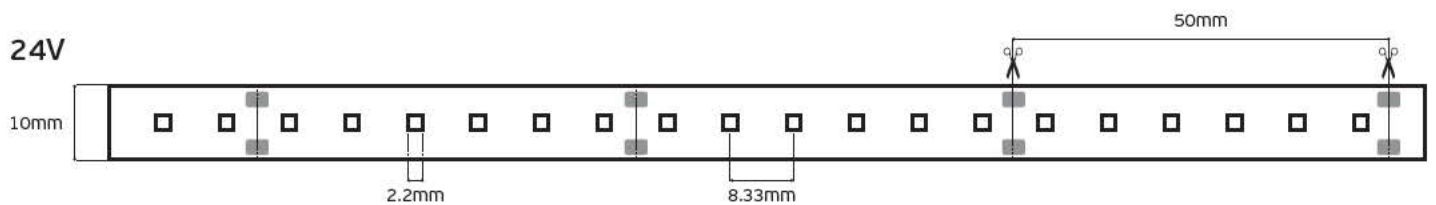

Details

Led type SMD 2216. Watt 12w/m. Led qty 120pcs/m. Tape on back 3M. Working temperature -10°C → 40°C. Storage temperature -20°C → 60°C.

**5** years guarantee    **Super bright!!!**

IP20. 12w/m

VK/24/2216/.../180