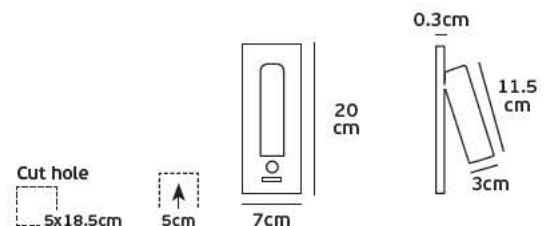

VK/04176

Product Models

Code	Model	Box
64171-069126	VK/04176/WA/B/W ■ Black matt. 3000K. 110lm. 3w. 30°. CRI>80.	10pcs
64171-068126	VK/04176/WA/W/W □ White. 3000K. 110lm. 3w. 30°. CRI>80.	10pcs

Details

AC 100-265V Driver (Included). Watt 3w. CRI>80. Beam Angle 30°. Type of Led CREE. Working temperature -20°C→ 40°C. Lifetime 50.000hrs. Material Aluminium. USB charger. 2 years guarantee.

VK/04177

Product Models

Code	Model	Box
64171-071126	VK/04177/WA/B/W ■ Black matt. 3000K. 110lm. 3w. 30°. CRI>80.	10pcs
64171-070126	VK/04177/WA/W/W □ White. 3000K. 110lm. 3w. 30°. CRI>80.	10pcs

Details

AC 100-265V Driver (Included). Watt 3w. CRI>80. Beam Angle 30°. Type of Led 3535. Working temperature -20°C→ 40°C. Lifetime 30.000hrs. Material Aluminium. USB charger. 3 years guarantee.