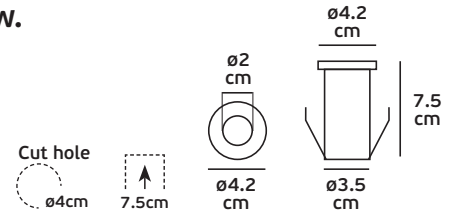

Details

AC Driver 85-265V (Included). Watt 1w. CRI>80. Type of Led EPistar. Lifetime 50.000hrs. Working temperature -20°C→45°C. No Dimmable. Material Stainless steel. Location Ground/Pool. Included Recessed plastic box ø4cm. 2 years guarantee.

IP68. 1w.