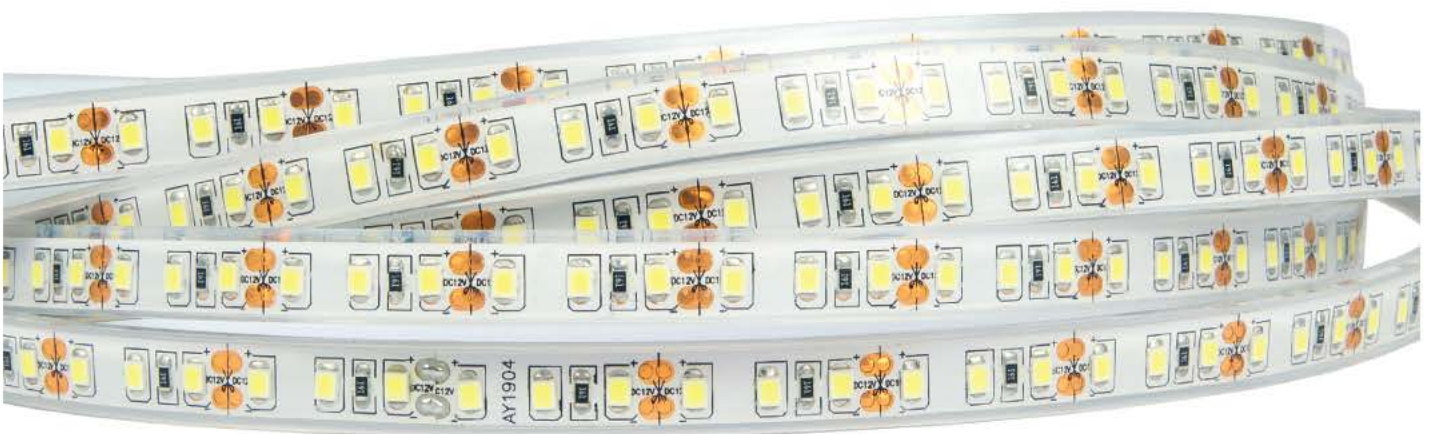

Details

Led type SMD 3528. Watt 9.68w/m. Led qty 120pcs/m. CRI>80. Tape on back 3M. Working temperature -25°C → 60°C. Storage temperature -40°C → 80°C. 2 years guarantee.

VK/3528W/120 12V

Product Models

Code	Model	Voltage	Color	Lumen	CRI	Power	Box
78001-662126	VK/12/3528W/WW/120	12V	2700K	970lm/m	CRI>80	9.68w/m	5m/roll
78001-663126	VK/12/3528W/W/120	12V	3000K	970lm/m	CRI>80	9.68w/m	5m/roll
78001-664126	VK/12/3528W/C/120	12V	4000K	970lm/m	CRI>80	9.68w/m	5m/roll
78001-665126	VK/12/3528W/D/120	12V	6000K	970lm/m	CRI>80	9.68w/m	5m/roll
78001-666126	VK/12/3528W/BL/120	12V	BLUE	970lm/m	CRI>80	9.68w/m	5m/roll

Details

Led type SMD 3528. Watt 9.68w/m. Led qty 120pcs/m. CRI>80. Tape on back 3M. Working temperature -25°C → 60°C. Storage temperature -40°C → 80°C. 2 years guarantee.

IP68. 9.68w/m. 12V

**VK/5050W/60 24V**