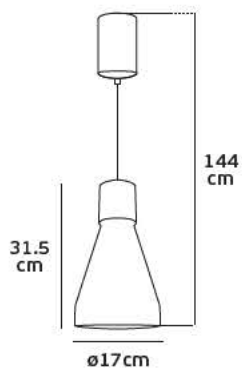

Details

AC 110-240V Driver (Included). Watt 18w. Beam Angle 120°. Type of Led COB Edison. Working temperature -20°C ~ 45°C. Lifetime 50.000hrs. Material Aluminium. Cable 1m + 12.5cm ceiling plate. 2 years guarantee.

IP20. 18w.