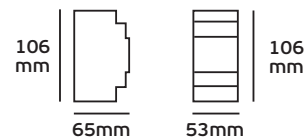

VK/10076/PD

Product Models

Code	Model	Box
78000-744720	VK/10076/PD 1x10A. 120-240w. 12-24V.	1pc

Details

Voltage 12-24V. Watt 120-240w. Working temperature -20°C → 50°C. Material Plastic. Dimmable. 2 years guarantee.

IP20. 120-240w.

VK/CV/DIM/DALI

Product Models

Code	Model	Box
78000-763019	VK/CV/DIM/DALI Automatic reversible. ~~120w~~ 120w. 10.5-24V.	20pcs

Details

Voltage 10.5-24V. Watt 120w. Working temperature -20°C → 50°C. Material Plastic. Dimmable. 5 years guarantee.

IP20. 120w.

VK/10077/DIN

Product Models

Code	Model	Box
78000-745720	VK/10077/DIN 4ch, 5A/ch. 240-720w. 12-36V.	1pc

Details

Voltage 12-36V. Watt 240-720w. I-in 10A. V-out 4x(12-36) VDC. I-out 4x5A. Pout 4x 60-180w Working temperature -20°C → 50°C. Material Plastic. Dimmable. 2 years guarantee.

IP20. 240-720w.