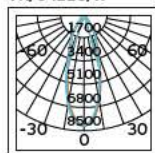

Details

Voltage 220-240V. Watt 40w. Type of LED COB Citizen. Beam angle 36°. Clicks 25.000. Working temperature -25°C→ 45°C. Lifetime 35.000hrs. 3-phase adapter. Material Aluminium.

IP20. 40w.

5 years guarantee

VK/04228/W