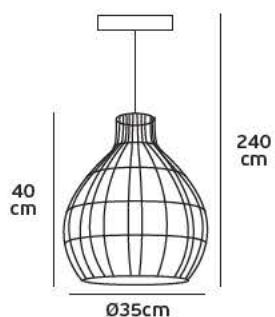

Details

Voltage 240V. Max watt 40w. E27. Working temperature -20°C ~ 40°C. Cable 2 m white cable + white ceiling plate. Material Rattan, metal.

⚡ ⚡ IP20. E27.

VK/03146PE/60