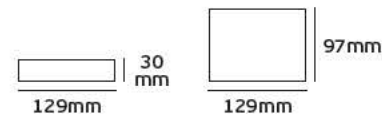

MW MEAN WELL VK/LRS-50

Product Models

Code	Model	Box
78000-673255	VK/LRS-50-12 4.2A. 50w. 12V.	60pcs
78000-662255	VK/LRS-50-24 2.2A. 50w. 24V.	60pcs

Details

Voltage 100-240V. Watt 50w. Material Metallic. 3 years guarantee.

IP20. 50w.

MW MEAN WELL VK/LRS-100

Product Models

Code	Model	Box
78000-674255	VK/LRS-100-12 8.5A. 100w. 12V.	40pcs
78000-637734	VK/LRS-100-24 4.5A. 100w. 24V.	40pcs

Details

Voltage 100-240V. Watt 100w. Material Metallic. 3 years guarantee.

IP20. 100w.

MW MEAN WELL VK/LRS-150

Product Models

Code	Model	Box
78000-675255	VK/LRS-150-12 12.5A. 150w. 12V.	30pcs
78000-653255	VK/LRS-150-24 6.5A. 150w. 24V.	30pcs

Details

Voltage 100-240V. Watt 150w. Material Metallic. 3 years guarantee.

IP20. 150w.