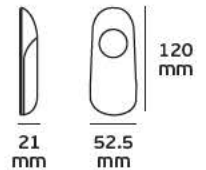

Details

Voltage 3V. Frequency 2.4GHz. Transmitting power 6dBm. Standby Power 20uA. Distance 30m. Material Plastic. Dimmable RGB+W. Working temperature -20~60°C. 2 years guarantee.

IP20. 3V.