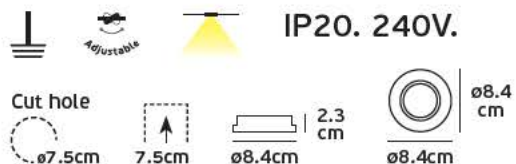

Details

Voltage 240V. Max watt 35w. Par16. Material Die cast aluminium.