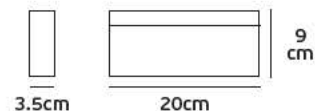

VK/02058

Product Models

Code	Model	Box
75169-323692	VK/02058/W/W □ White. 3000K. 245lm. 9w. 115°. CRI>80	15pcs

Details

AC Driver 220-240V (Included). Watt 9w. Beam Angle 115°. CRI>80. Type of Led SMD 2835. Lifetime 30.000hrs. No Dimmable. Working temperature -20°C→45°C. Material Aluminium. 2 years guarantee.

IP54. 9w.

VK/02094

Product Models

Code	Model	Box
75169-318694	VK/02094/G/W ■ Grey. 3000K. 261lm. 6w. 30°. CRI>82	12pcs
75169-319694	VK/02094/W/W □ White. 3000K. 261lm. 6w. 30°. CRI>82	12pcs

Details

AC Driver 100-240V (Included). Watt 6w. Beam Angle 30°. CRI>82. Type of Led CREE LED XBD. Lifetime 30.000hrs. No Dimmable. Working temperature -20°C→45°C. Material Aluminium. 2 years guarantee.

IP54. 6w.