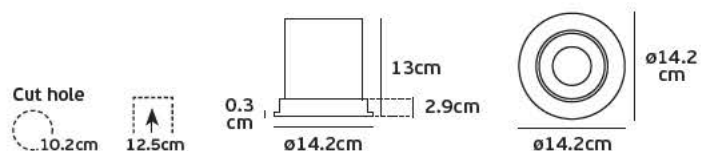

Details

AC Driver 100-265V (Included). CRI>80. Type of Led COB. Lifetime 50.000hrs. Clicks 50.000. Working temperature -20°C ~ 45°C. Material Aluminium. Dimmable. 2 years guarantee.

IP20. 24w.