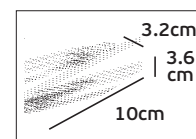

#### Details

Straight I-shape connector to connect two track sections end-to-end. Material Aluminium, plastic.