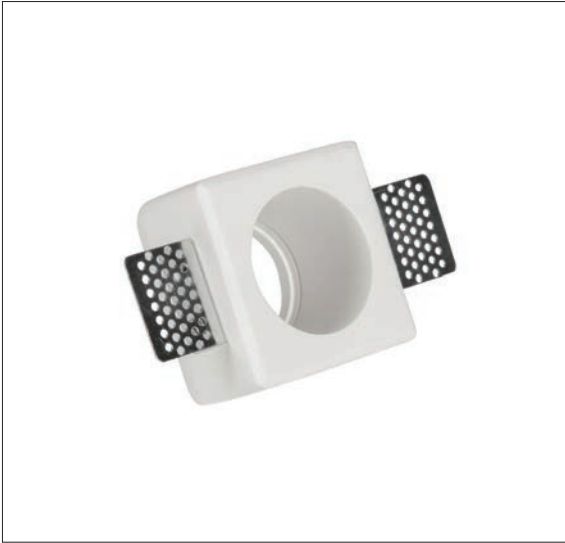

VK/09075

Product Models

Code
64174-310131

Model
VK/09075
□ White. GU10. Max 35w.

Box
24pcs