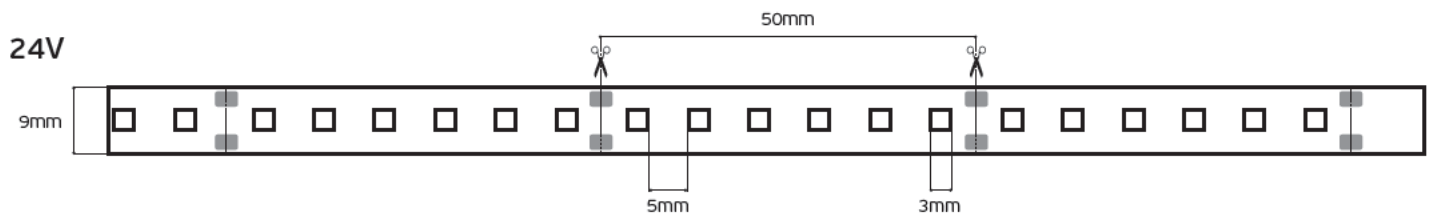

VK/3528J/120 24V

Product Models

Code	Model	Voltage	Color	Beam Angle	CRI	Power	Box
78001-168719	VK/24/3528J/WW/120	24V	2700K	960lm/m	CRI>80	9.6w/m	5m/roll
78001-103719	VK/24/3528J/W/120	24V	3000K	960lm/m	CRI>80	9.6w/m	5m/roll
78001-169719	VK/24/3528J/C/120	24V	4000K	960lm/m	CRI>80	9.6w/m	5m/roll
78001-102719	VK/24/3528J/D/120	24V	6000K	960lm/m	CRI>80	9.6w/m	5m/roll
78001-655126	VK/24/3528J/BL/120	24V	BLUE	960lm/m	CRI>80	9.6w/m	5m/roll

Details

Led type SMD 2835. Watt 9.6w/m. Led qty 120pcs/m. CRI>80. Tape on back 3M. Working temperature -25°C → 60°C. Storage temperature -40°C → 80°C. 2 years guarantee.