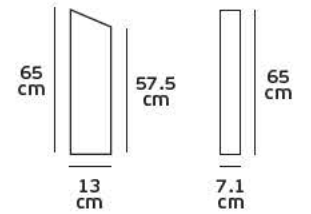

VK/02099

Product Models

Code	Model	Box
75169-325694	VK/02099/AN/W ■ Anthracite. 3000K. 95lm. 3x3w. 70°. CRI>81	4pcs

Details

AC Driver 100-240V (Included). Watt 3x3w. Beam Angle 70°. CRI>81.
Type of Led CREE XBD. Lifetime 30.000hrs. Working temperature -20°C→45°C.
No Dimmable. Material Aluminium. 2 years guarantee.

IP54. 3x3w.