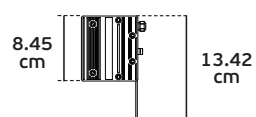

Details

Led light with 6 reflectors. Voltage 110-240V. Watt 12w. Beam angle 5.3°. CRI>80. IP Rating IP66. Type of Led CREE XP6-3. No Dimmable. Lifetime 20.000 hrs. Working temperature -40° ~ 50°C. Material Aluminium. Driver Meanwell. 3-5 years guarantee.

IP66. 12w.