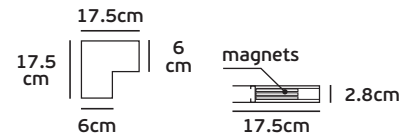

VK/04363/S/B/OC

Product Models

Code	Model	Box
71164-091721	VK/04363/S/B/OC ■ Black. 48V. Outer corner for surface magnetic track	1pc

Details

Outer corner for surface. Track lines 48V.
2 rails link at an angle of 90°.
Material Aluminium.
Must be install VK/04364/PC to work
(connector for corners).

IP20.

VK/04361/B

Product Models

Code	Model	Box
71164-082721	VK/04361/B ■ Black. 48V.	1pc

Details

Power connector for recessed & surface
magnetic track lines (VK/04360TR/R/...
& VK/04360TR/S/...) with cable.
Working temperature < 45°C. Material Plastic.

IP20.

VK/04364/B/PC/2

Product Models

Code	Model	Box
71164-093721	VK/04364/B/PC/2 ■ Black. 48V.	1pc

Details

Power connector for 2 recessed or
2 surface magnetic track 48V
(VK/04360TR/R/... & VK/04360TR/S/...)
with cable. Working temperature < 45°C.
IP Rating IP20. Material Plastic.

IP20.

VK/04364/B/PC

Product Models

Code	Model	Box
71164-092721	VK/04364/B/PC ■ Black. 48V.	1pc

Details

Corner Power connector for recessed
& surface magnetic track 48V
(VK/04360TR/R/... & VK/04360TR/S/...)
with cable. Working temperature < 45°C.
IP Rating IP20. Material Plastic.

IP20.

VK/04360/SRK

Product Models

Code	Model	Box
71164-081721	VK/04360/SRK ■ Black. 48V.	1pc

Details

Hanging kit for magnetic surface
track lines (VK/04360TR/S/...) 48V
to become hanging track. IP Rating IP20.
Material Aluminium.

IP20.