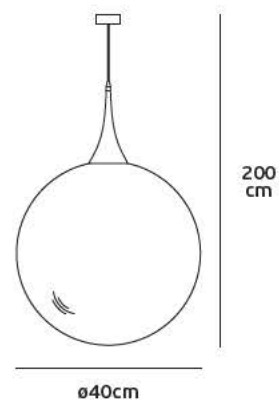

Details

Voltage 240V. Max watt 60w. E27. Working temperature -20°C ~ 40°C. Cable 1.80 m + ceiling plate. Material Glass milky.

IP20. E27.