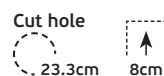

VK/09008

Product Models

Code	Model	Box
64174-227131	VK/09008 □ White. G53/R111. Max 50w.	6pcs

Details

Voltage 12V. Max watt 50w. G53/R111. Material Gypsum. Possibility to paint.

IP20. G53/R111.

VK/09007

Product Models

Code	Model	Box
64174-226131	VK/09007 □ White. G53/R111. Max 50w.	6pcs

Details

Voltage 12V. Max watt 50w. G53/R111. Material Gypsum. Possibility to paint.

IP20. G53/R111.

VK/09078

Product Models

Code	Model	Box
64174-317131	VK/09078 □ White. G53/R111. Max 50w.	8pcs

Details

Voltage 12V. Max watt 50w. G53/R111. Material Gypsum. Possibility to paint.

IP20. G53/R111.