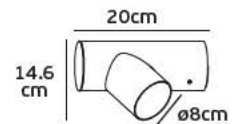

Details

AC 100-240V. Watt 10w. CRI>80. Type of Led COB CREE. Lifetime 20.000hrs. Working temperature -20°C→40°C. No Dimmable. Material Aluminium+Iron+Anti-glare PC. 2 years guarantee.

IP54. 10w.