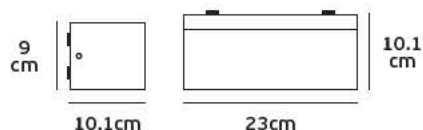

VK/02069

Product Models

Code	Model	Box
75169-335692	VK/02069/G/C ■ Grey. 4000K. 450lm. 8w. 110°. CRI>80	10pcs
75169-336692	VK/02069/AN/C ■ Anthracite. 4000K. 450lm. 8w. 110°. CRI>80	10pcs

Details

Voltage 230V. Watt 8w. CRI>80. Type of Led SMD 2835. Beam Angle 110°. Lifetime 30.000hrs. No Dimmable. Working temperature -20°C→45°C. Material ABS & PC housing and PC diffuser. 2 years guarantee.

IP65. 8w.

VK/02070

Product Models

Code	Model	Box
75169-337692	VK/02070/G/C ■ Grey. 4000K. 700lm. 12w. 110°. CRI>80	10pcs
75169-338692	VK/02070/AN/C ■ Anthracite. 4000K. 700lm. 12w. 110°. CRI>80	10pcs

Details

Voltage 230V. Watt 12w. CRI>80. Type of Led SMD 2835. Beam Angle 110°. Lifetime 30.000hrs. No Dimmable. Working temperature -20°C→45°C. Material ABS & PC housing and PC diffuser. 2 years guarantee.

IP65. 12w.