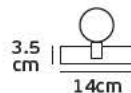

VK/02136

Product Models

Code	Model	Box
75169-370694	VK/02136/AN/W ■ Anthracite. 3000K. 110lm. 1.3w. 28°. CRI>79	12pcs
75169-369694	VK/02136/W/W □ White. 3000K. 110lm. 1.3w. 28°. CRI>79	12pcs

Details

AC Driver DC 3.7V (Included). Watt 1.3w. Beam Angle 28°. CRI>79. Type of Led CREE. Panel 2watt. Charge 6-8h. Lifetime 30.000hrs. Working temperature -20°C→45°C. No Dimmable. Material Aluminium diecast. Glass. 2 years guarantee.

IP65. 1.3w.

- » Automatically light up at night Work time >7
- » Plastic spike included

solar