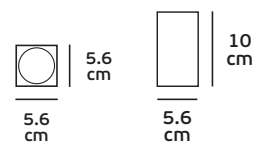

VK/03090CE

Product Models

Code	Model	Box
75169-242108	VK/03090CE/W □ White sanded. GU10. Max 35w.	20pcs
75169-243108	VK/03090CE/B ■ Black sanded. GU10. Max 35w.	20pcs
75169-244108	VK/03090CE/COP ■ Copper. GU10. Max 35w.	20pcs

Details

Voltage 240V. Max watt 35w. GU10/Par16. Working temperature -20°C ~ 40°C. Material Aluminium.

IP20. GU10.