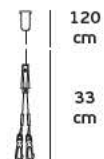

VK/04019/SRK
Set of 2 ropes

Product Models

Code	Model	Box
63158-221123	VK/04019/SRK Set of 2 ropes for LED panel VK/04019.	1pc

Details

Set of 2 ropes for LED panel VK/04019. Material Steel, Aluminium.

VK/04041/SRK
Set of 3 ropes

Product Models

Code	Model	Box
63158-222123	VK/04041/SRK Set of 3 ropes for LED panel VK/04041.	1pc

Details

Set of 3 ropes for LED panel VK/04041. Material Steel, Aluminium.