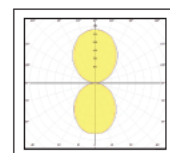

IP20.

VK/04463/114/W/C