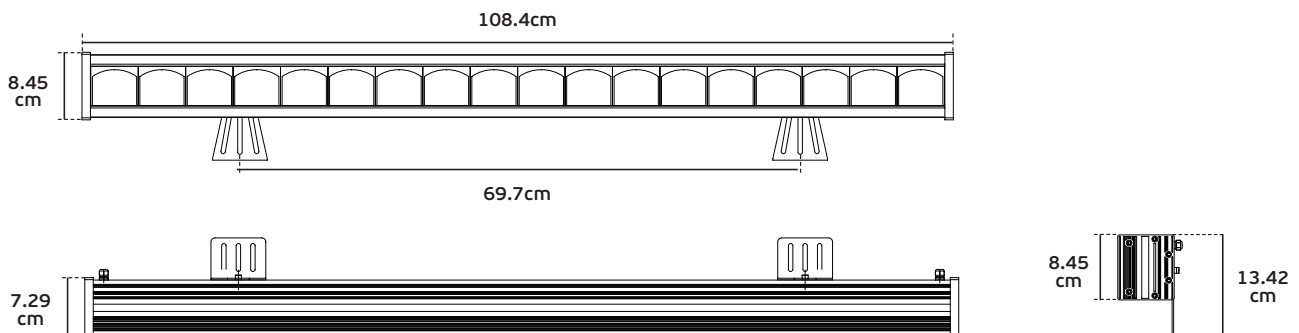

Details

Led light with 18 reflectors. Voltage 110-240V. Watt 54w. Beam angle 5.3°. CRI>80. IP Rating IP66. Type of Led CREE XPG-3. No Dimmable. Lifetime 20.000 hrs. Working temperature -40° ~ 50°C. Material Aluminium. Driver Meanwell. 3-5 years guarantee.

IP66. 54w.