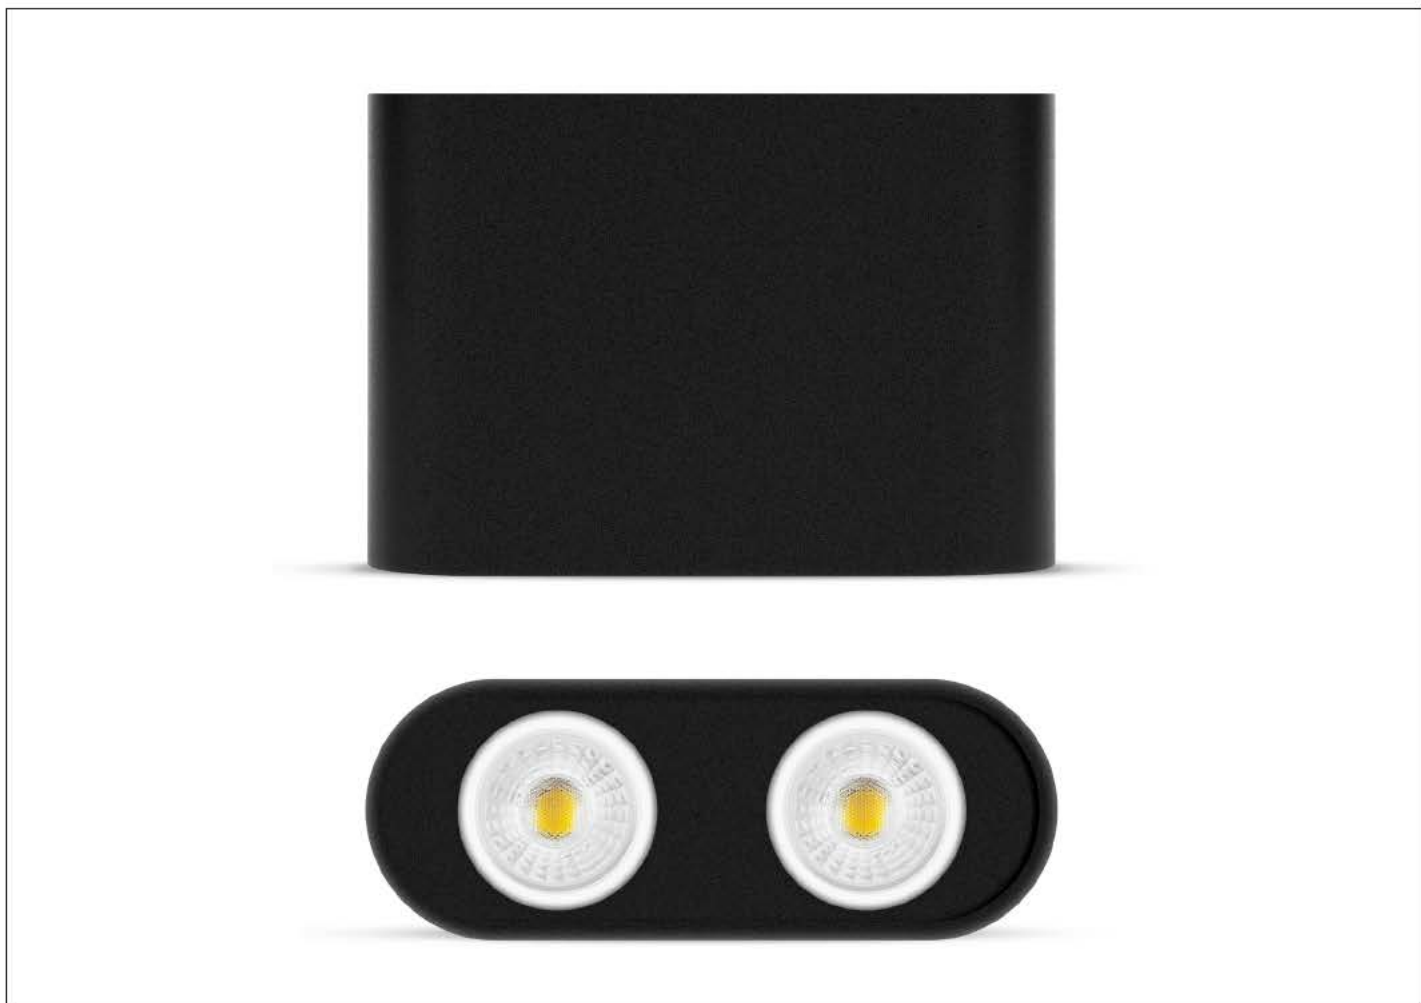

VK/03108CE

Product Models

Code	Model	Box
75169-266108	VK/03108CE/W □ White sanded. GU10x2. Max 2x35w.	20pcs
75169-267108	VK/03108CE/B ■ Black sanded. GU10x2. Max 2x35w.	20pcs

Details

Voltage 240V. Max watt 35w. GU10/Par16. Working temperature -20°C ~ 40°C.
Material Aluminium.

IP20. GU10.