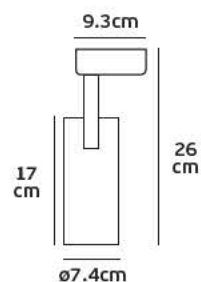

VK/04120
12°

Product Models

Code	Model	Box
64174-252128	VK/04120/W/W/12 □ White. 3000K. 1.800lm. 20w. 12°. CRI>80	24pcs
64174-253128	VK/04120/W/C/12 □ White. 4000K. 1.800lm. 20w. 12°. CRI>80	24pcs
64174-254128	VK/04120/B/W/12 ■ Black. 3000K. 1.800lm. 20w. 12°. CRI>80	24pcs
64174-255128	VK/04120/B/C/12 ■ Black. 4000K. 1.800lm. 20w. 12°. CRI>80	24pcs

Details

Voltage 220-240V. Watt 20w. Type of LED COB Citizen. Beam angle 12°. Clicks 25.000. Working temperature -25°C→ 45°C. Lifetime 35.000hrs. 3-phase adapter. Material Aluminium.

IP20. 20w.

5 years guarantee

VK/04120
24°

Product Models

Code	Model	Box
64174-256128	VK/04120/W/W/24 □ White. 3000K. 1.800lm. 20w. 24°. CRI>80	24pcs
64174-257128	VK/04120/W/C/24 □ White. 4000K. 1.800lm. 20w. 24°. CRI>80	24pcs
64174-258128	VK/04120/B/W/24 ■ Black. 3000K. 1.800lm. 20w. 24°. CRI>80	24pcs
64174-259128	VK/04120/B/C/24 ■ Black. 4000K. 1.800lm. 20w. 24°. CRI>80	24pcs

Details

Voltage 220-240V. Watt 20w. Type of LED COB Citizen. Beam angle 24°. Clicks 25.000. Working temperature -25°C→ 45°C. Lifetime 35.000hrs. 3-phase adapter. Material Aluminium.

IP20. 20w.

5 years guarantee

VK/04120/C/24