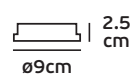

VK/03195

Product Models

Code	Model	Box
64173-097121	VK/03195/W □ White. GU5.3. Max 35w.	100pcs
64173-098121	VK/03195/B ■ Black. GU5.3. Max 35w.	100pcs

Details

Voltage 12V. Max watt 35w. MR16. Material Die cast aluminium.

IP65. 12V.

Cut hole

VK/03196

Product Models

Code	Model	Box
64173-099121	VK/03196/W □ White. GU5.3. Max 35w.	100pcs
64173-100121	VK/03196/B ■ Black. GU5.3. Max 35w.	100pcs

Details

Voltage 12V. Max watt 35w. MR16. Material Die cast aluminium.

IP65. 12V.

Cut hole

VK/03197

Product Models

Code	Model	Box
64173-101121	VK/03197/W □ White. GU5.3. Max 35w.	100pcs
64173-103121	VK/03197/B ■ Black. GU5.3. Max 35w.	100pcs

Details

Voltage 12V. Max watt 35w. MR16. Material Die cast aluminium.

IP65. 12V.

Cut hole