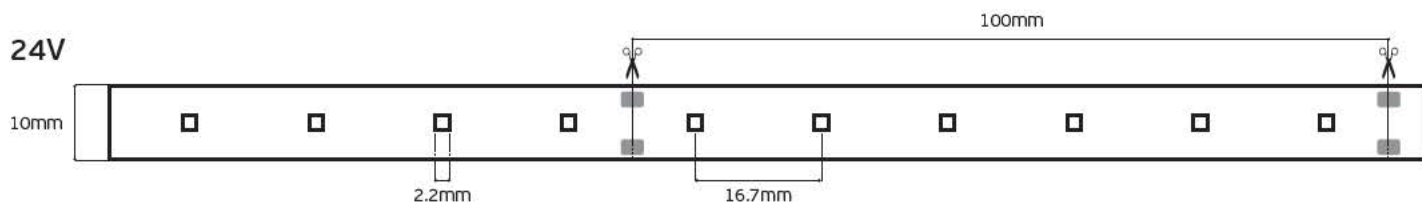

Details

Led type SMD 2216. Watt 6w/m. Led qty 60pcs/m. Tape 3M. Working temperature -10°C → 40°C. Storage temperature -20°C → 60°C.

**5** years guarantee    *Super bright!!!*

IP20. 6w/m

VK/24/2216/.../120