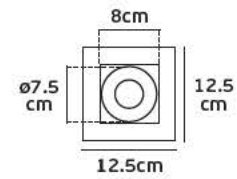

VK/03194G

Product Models

Code	Model	Box
64173-095121	VK/03194G/W □ White. GU10. Max 35w.	50pcs
64173-096121	VK/03194G/B ■ Black. GU10. Max 35w.	50pcs

Details

Voltage 240V. Max watt 35w. Par16. Material Die cast aluminium.

IP20. 240V.