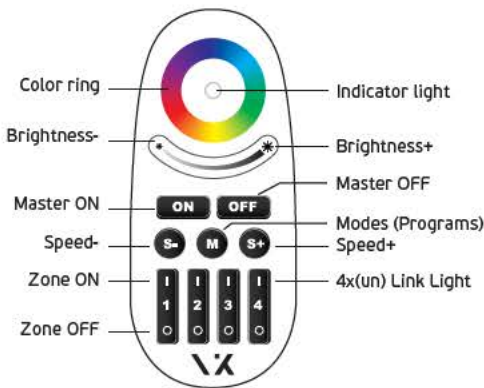

Details

Voltage 3V. Frequency 2.4GHz. Transmitting power 6dBm. Standby Power 20uA. Distance 30m. Material Plastic. Dimmable RGB+W. Working temperature -20~60°C. 2 years guarantee.

IP20. 3V.