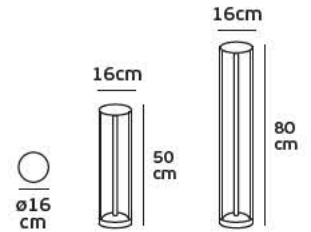

Details

AC Driver 200-240V (Included). Watt 12w. Beam Angle 98°. CRI>83. Type of Led SMD. Working temperature -20°C→45°C. Lifetime 30.000hrs. No Dimmable. Material Aluminium diecast. 2 years guarantee.

IP65. 12w/15w.