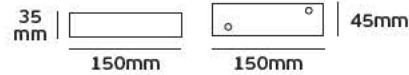

Product Models

Code	Model	Box
12083-919002	LD-250W-RF 1 ch 21A. 252/504w. 12/24V.	1pc

Details
Voltage 12-24V. 252/504w. Material Plastic. Dimmable. 2 years guarantee.

IP20. 252/504w.