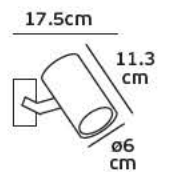

VK/04043WA

Product Models

Code	Model	Box
64174-304269	VK/04043WA/W □ White. GU10. Max 35w.	1pc
64174-302269	VK/04043WA/B ■ Black. GU10. Max 35w.	1pc
64174-305269	VK/04043WA/VE ■ Venge. GU10. Max 35w.	1pc
64174-303269	VK/04043WA/MC ■ Brushed chrome. GU10. Max 35w.	1pc

Details

Voltage 240V. Max watt 35w. GU10/Par16. Material Aluminium. IP Rating IP20.

IP20. GU10.

VK/03094CE

Product Models

Code	Model	Box
64174-011108	VK/03094CE/BGD ■ Black+Gold. GU10. Max 35w.	24pcs

Details

Voltage 240V. Max watt 35w. GU10/Par16. Working temperature -20°C ~ 40°C. Material Aluminium.

IP20. GU10.