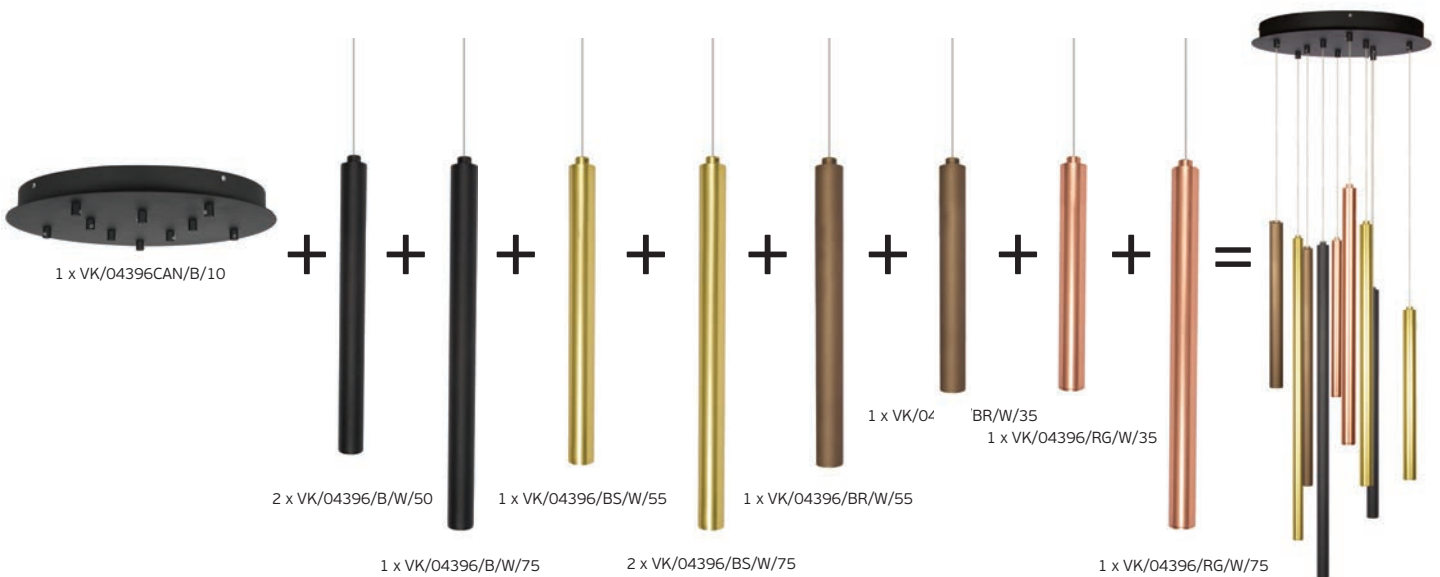

Details

Voltage 220-240V. IP Rating IP20, Working temperature -20 ~ 45°C. Material Iron.
Canopy with 2 drivers (15 heads) 1st Driver HBL, 42-50w, 28-33Vdc, 1.500Ma.
2nd Driver HBL, 50-60w, 33-40Vdc, 1.750Ma. 3 years guarantee.

IP20. 15 heads.