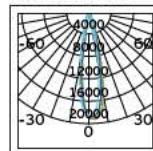

VK/04121/C/12