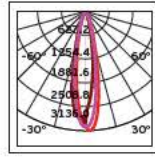

Details

Led magnetic track light DC driver 48V (included). Watt 9w. CRI>90. IP Rating IP20
Type of Led CREE with driver. Dimmable 1-10V. Lifetime 50.000 hrs
Working temperature < 45°C. Material Aluminium. 2 years guarantee.

IP20. 9w.