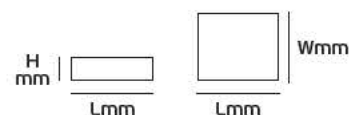

Details

Voltage 180-240V. Watt 240w, 350w. Material Metallic. 2 years guarantee.

IP20. 240/350w.