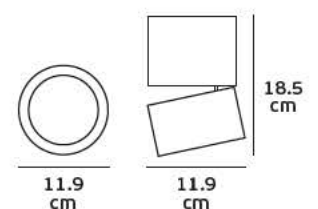

VK/03109CE

Product Models

Code	Model	Box
64174-024108	VK/03109CE/W □ White. GU10. Max 50w.	10pcs
64174-025108	VK/03109CE/B ■ Black. GU10. Max 50w.	10pcs

Details

Voltage **240V**. Max watt **50w**. GU10/ES111. Working temperature $-20^{\circ}\text{C} \sim 40^{\circ}\text{C}$.
Material **Aluminium**.

IP20. GU10/ES111.

VK/03097CE

Product Models

Code	Model	Box
64174-016108	VK/03097CE/W □ White. GU10. Max 50w.	20pcs
64174-017108	VK/03097CE/B ■ Black. GU10. Max 50w.	20pcs

Details

Voltage **240V**. Max watt **50w**. GU10/ES111. Working temperature $-20^{\circ}\text{C} \sim 40^{\circ}\text{C}$.
Material **Aluminium**.

IP20. GU10/ES111.