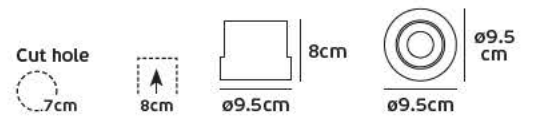

Details

AC Driver 200-240V (Included). CRI>80. Type of Led COB. Lifetime 50.000hrs. Clicks 50.000. Working temperature -40°C ~ 60°C. Material Aluminium. 2 years guarantee.

IP20. 10w.