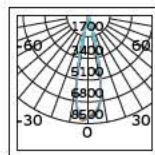

Details

Voltage 220-240V. Watt 15w. Type of LED COB Citizen. Beam angle 24°. Clicks 25.000. Working temperature -25°C → 45°C. Lifetime 50.000hrs. 3-phase adapter. Material Aluminium.

IP20. 15w.

5 years guarantee

VK/04020/W/24