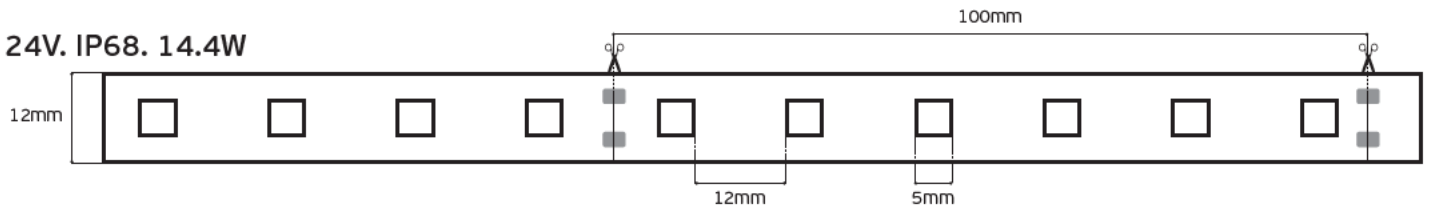

24V. IP68. 14.4W

Check our controllers in pages 126-128