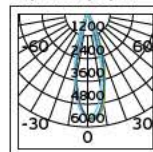

Details

Voltage 220-240V. Watt 20w. Type of LED COB Citizen. Beam angle 24°. Clicks 25.000. Working temperature -25°C→ 45°C. Lifetime 35.000hrs. 3-phase adapter. Material Aluminium.

IP20. 20w.

5 years guarantee

VK/04120/W/24