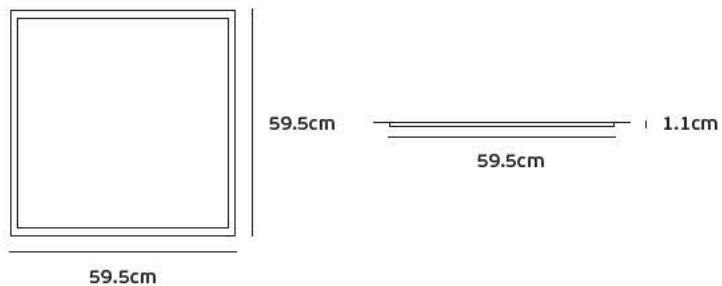

VK/04019/W
with **PHILIPS** driver

Product Models

Code	Model	Color	Temp	Beam	Power	Angle	CRI	Box
63158-212123	VK/04019/W/W	□ White	3000K	4.400lm	40w	110°	CRI>83	1pc
63158-213123	VK/04019/W/C	□ White	4000K	4.400lm	40w	110°	CRI>83	1pc
63158-214123	VK/04019/W/D	□ White	6000K	4.400lm	40w	110°	CRI>83	1pc

Details

AC Driver 220-240V **PHILIPS** (Included). Watt **40w**. Beam Angle 110°. CRI>83. LED SMD 4014. Lifetime 50.000hrs. Clicks 50.000. Working temperature < 45°C. Material Aluminium, PMMA. 2 years guarantee.

IP40. 40w.