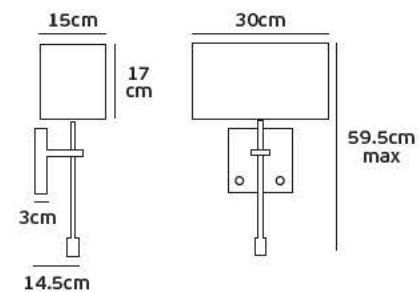

VK/04034

Product Models

Code	Model	Box
64171-029171	VK/04034/MC/W □ White shade. Nickel. 1w. E14.	10pcs
64171-028171	VK/04034/MC/B ■ Black shade. Nickel. 1w. E14.	10pcs

Details

Voltage 240V. Watt 1w. Lampholder E14. Max watt 42w. Working temperature -20°C→ 45°C.
Material Aluminium, metal, TC shade (included). IP Rating IP20.

IP20. 1w & E14.