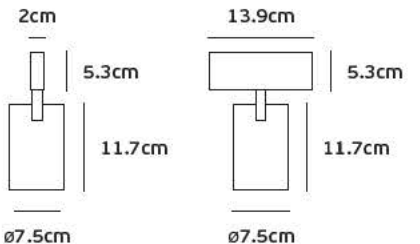

Details

Led magnetic track light with honeycomb cover DC driver 48V (included). Watt 18w. CRI>90. IP Rating IP20. Type of Led *bridgelux*. with driver. Dimmable 1-10V. Lifetime 50.000 hrs Working temperature < 45°C. Material Aluminium. 2 years guarantee.

IP20. 18w.