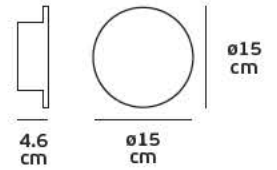

Details

AC Driver 220-240V (Included). Watt 4w. Beam Angle Diffuser light perimeter.
Type of Led SMD Hongli 5050. No Dimmable. Lifetime 30.000 hrs.
Working temperature < 45°C. Material Gypsum. Possibility to paint. 2 years guarantee.

IP20. 4w.