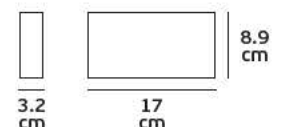

Details

AC 100-240V Driver (Included). Watt 6w. CRI>80. Beam Angle 60°.
Type of Led High Power Led Edison. Lifetime 20.000hrs. Working temperature -20°C→ 45°C.
Material Aluminium. 2 years guarantee.