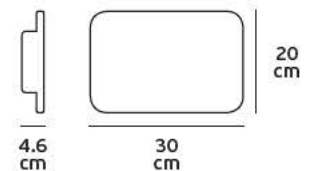

Details

AC Driver 220-240V (Included). Watt 8w. Beam Angle Diffuser light. Type of Led SMD 5050. No Dimmable. Lifetime 30.000 hrs. Working temperature < 45°C. Material Gypsum. Possibility to paint. 2 years guarantee.