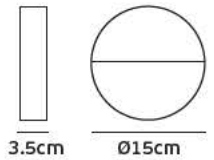

VK/02057

Product Models

Code	Model	Box
75169-322692	VK/02057/W/W □ White. 3000K. 130lm. 6w. 118°. CRI>80	30pcs

Details

AC Driver 220-240V (Included). Watt 6w. Beam Angle 118°. CRI>80.
Type of Led SMD 2835. Lifetime 30.000hrs. No Dimmable. Working temperature -20°C→45°C.
Material Aluminium. 2 years guarantee.

IP54. 6w.

VK/02056

Product Models

Code	Model	Box
75169-321692	VK/02056/W/W □ White. 3000K. 130lm. 6w. 118°. CRI>80	30pcs

Details

AC Driver 220-240V (Included). Watt 6w. Beam Angle 118°. CRI>80.
Type of Led SMD 2835. Lifetime 30.000hrs. No Dimmable. Working temperature -20°C→45°C.
Material Aluminium. 2 years guarantee.

IP54. 6w.