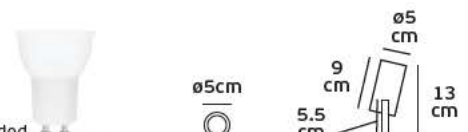

Details

Voltage 240V. Max watt 35w. GU10. Material Brass.

IP65. GU10.