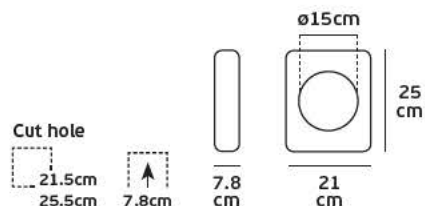

Details

Voltage 240V. Max watt 35w. GU10. Material Gypsum. Possibility to paint.

IP20. GU10.