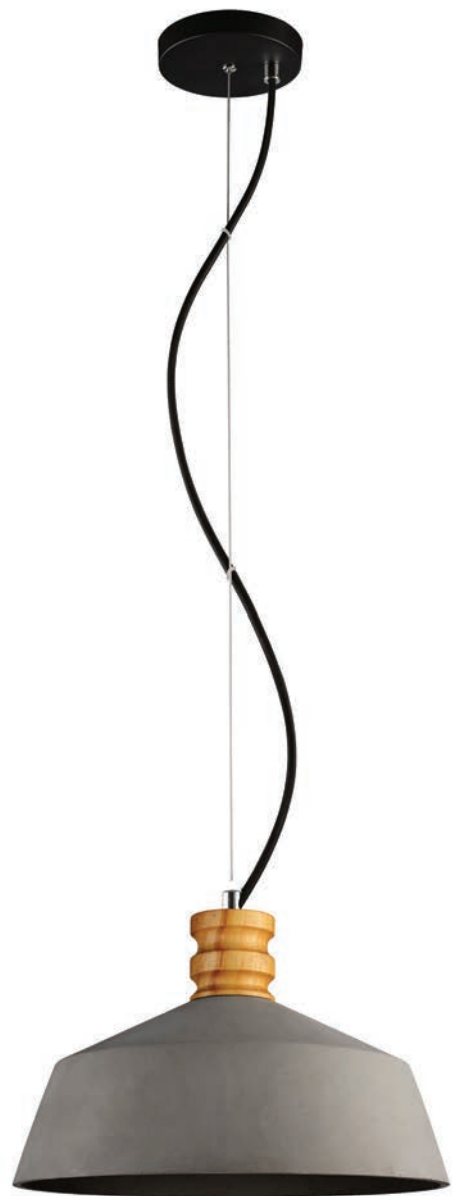

VK/09067/W

VK/09067/AN

Product Models

Product Models

Code	Model	Box
64174-296131	VK/09067/W □ White. E27. Max 42w.	4pcs

Code	Model	Box
64174-297131	VK/09067/AN ■ Anthracite. E27. Max 42w.	4pcs

Details

Voltage 240V. Max watt 42w. E27. Working temperature -20°C ~ 40°C. Cable 1.20 m + ceiling plate. Material Concrete. Possibility to paint.

IP20. E27.

Details

Voltage 240V. Max watt 42w. E27. Working temperature -20°C ~ 40°C. Cable 1.20 m + ceiling plate. Material Concrete. Possibility to paint.

IP20. E27.