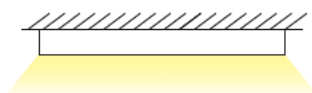

Details

Voltage 220-240V. Type of LED **TRIDONIC**. Beam angle 120°. CRI>80. Clicks 50.000. Working temperature -25°C→ 45°C. Lifetime 50.000hrs. Material Aluminium. No dimmable but can be dimmable after contact with our headquarter sales department.