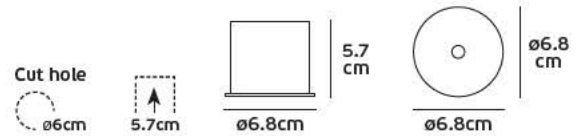

Details

AC Driver 100-240V (included). Watt 3w. CRI>90. IP Rating IP20. Type of Led . No Dimmable. Lifetime 50.000 hrs. Working temperature < 45°C. Material Aluminium. 2 years guarantee.

IP20. 3w.