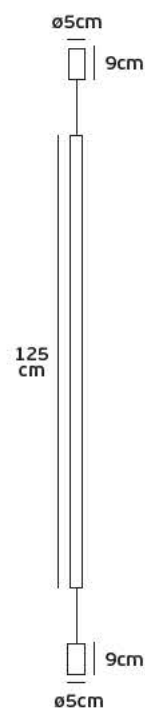

Details

Voltage 200-240V. Watt 12w. CRI>80. Diffuse lighting. Type of Led .
Lifetime 50.000hrs. Working temperature < 45°C. Material Aluminium. 2 years guarantee.

IP20. 12w.