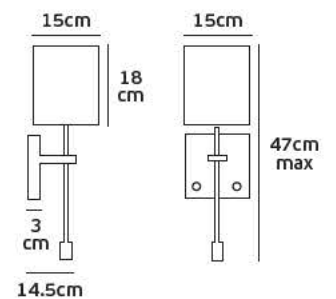

VK/04032

Product Models

Code	Model	Box
64171-025171	VK/04032/MC/W □ White shade. Nickel. 1w. E14.	10pcs
64171-024171	VK/04032/MC/B ■ Black shade. Nickel. 1w. E14.	10pcs

Details

Voltage 240V. Watt 1w. Lampholder E14. Max watt 42w. Working temperature -20°C→ 45°C. Material Aluminium, metal, TC shade (included). IP Rating IP20.

IP20. 1w & E14.

VK/04033

Product Models

Code	Model	Box
64171-027171	VK/04033/MC/W □ White shade. Nickel mat. 1w. E14.	10pcs
64171-026171	VK/04033/MC/B ■ Black shade. Nickel mat. 1w. E14.	10pcs

Details

Voltage 240V. Watt 1w. Lampholder E14. Max watt 42w. Working temperature -20°C→ 45°C. Material Aluminium, metal, TC shade (included). IP Rating IP20.

IP20. 1w & E14.