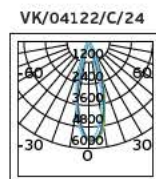

VK/04122

Product Models

Code	Model	Box
64174-270128	VK/04122/W/W/24 □ White. 3000K. 1.800lm. 20w. 24°. CRI>80	10pcs
64174-271128	VK/04122/W/C/24 □ White. 4000K. 1.800lm. 20w. 24°. CRI>80	10pcs

Details

Voltage 220-240V. Watt 20w. Type of LED COB Epistar. Beam angle 24°. Working temperature -25°C→ 45°C. Lifetime 35.000hrs. 3-phase adapter. Material Aluminium. 2 years guarantee.

IP20. 20w.

VK/04116

Product Models

Code	Model	Box
64174-232128	VK/04116/W/W/24 □ White. 3000K. 1.200lm. 15w. 24°. CRI>80	20pcs
64174-233128	VK/04116/W/C/24 □ White. 4000K. 1.200lm. 15w. 24°. CRI>80	20pcs
64174-234128	VK/04116/B/W/24 ■ Black. 3000K. 1.200lm. 15w. 24°. CRI>80	20pcs
64174-235128	VK/04116/B/C/24 ■ Black. 4000K. 1.200lm. 15w. 24°. CRI>80	20pcs

Details

Voltage 220-240V. Watt 20w. Type of LED COB Epistar. Beam angle 24°. Working temperature -25°C→ 45°C. Lifetime 35.000hrs. 3-phase adapter. Material Aluminium. 2 years guarantee.

IP20. 15w.