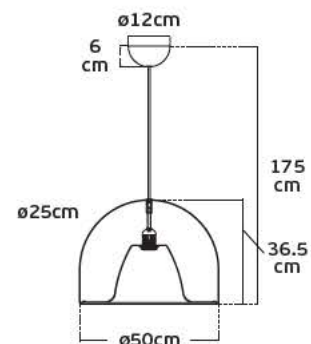

VK/04393/PE

Product Models

Code	Model				Box
75169-023741	VK/04393/PE/B	■ Black shade + canopy	E27	Max 40w	1pc
75169-024741	VK/04393/PE/BL	■ Blue shade + canopy	E27	Max 40w	1pc
75169-025741	VK/04393/PE/G	■ Grey shade + canopy	E27	Max 40w	1pc
75169-026741	VK/04393/PE/GD	■ Gold shade + canopy	E27	Max 40w	1pc

Details

Pendant Light 220-240V. Max watt 40w. IP Rating IP20. Working temperature -20°C → 45°C.
Material Metal shade, black textile cable, metal canopy.

□ I IP20. E27.