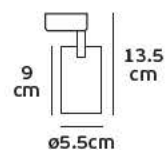

VK/04197TR/S

Product Models

Code	Model	Box
64174-945128	VK/04197TR/W/S □ White. GU10. Max 35w.	60pcs
64174-946128	VK/04197TR/B/S ■ Black. GU10. Max 35w.	60pcs
64174-947128	VK/04197TR/G/S ■ Grey. GU10. Max 35w.	60pcs

Details

Voltage 240V. Max watt 35w. Par16. Material Aluminium. 3-phase adapter.

IP20. 240V.

VK/03093TR

Product Models

Code	Model	Box
64174-009108	VK/03093TR/W □ White. GU10. Max 35w.	40pcs
64174-010108	VK/03093TR/B ■ Black. GU10. Max 35w.	40pcs

Details

Voltage 240V. Max watt 35w. Par16. Material Aluminium. 3-phase adapter.

IP20. 240V.