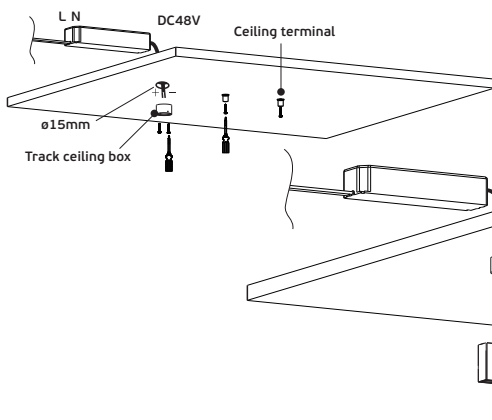

**Οδηγίες εγκατάστασης κρεμοστής μαγνητικής ράγας 48V**

**6. Hanging magnetic track installation diagram 48V**

6a. Fix the ceiling box and ceiling terminal by screws first

6b. Connect output end of power supply to the cable of magnetic track (Install hanging fixture first, then tightening the screws)