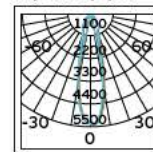

VK/04120/C/24