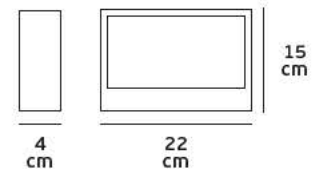

Details

AC Driver 220-240V (Included). Watt 5w. CRI>80. Beam Angle Diffuser light. Type of Led COB. No Dimmable. Lifetime 30.000 hrs. Working temperature < 45°C. Material Gypsum. Possibility to paint. 2 years guarantee.