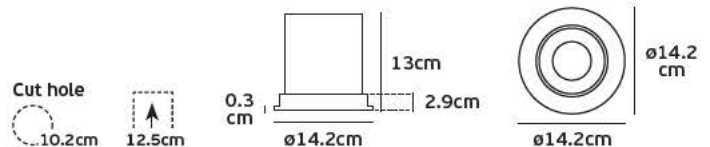

Details

AC Driver 220-240V (Included). CRI>80. Type of Led COB. Lifetime 50.000hrs. Clicks 50.000. Working temperature -20°C ~ 45°C. Material Aluminium. 2 years guarantee.

IP20. 24w.