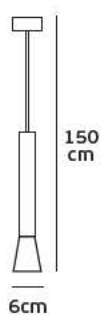

Product Models

Code	Model	Box
75169-252108	VK/03105PE/W □ White sanded. GU10. Max 35w.	20pcs
75169-253108	VK/03105PE/B ■ Black sanded. GU10. Max 35w.	20pcs

Product Models

Code	Model	Box
75169-254108	VK/03105PE/2/W □ White sanded. GU10x2. Max 2x35w.	10pcs
75169-255108	VK/03105PE/2/B ■ Black sanded. GU10x2. Max 2x35w.	10pcs

Details

Voltage 240V. Max watt 35w. GU10/Par16. Working temperature -20°C ~ 40°C. Cable 1.20 m + ceiling plate. Material Aluminium, metal.

⚡ IP20. GU10.

Details

Voltage 240V. Max watt 2x35w. GU10/Par16. Working temperature -20°C ~ 40°C. Cable 1.20 m + ceiling plate. Material Aluminium, metal.

⚡ IP20. GU10.