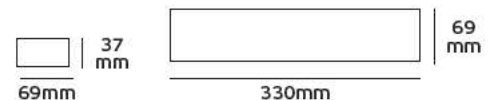

Oti Dali 50w/ Oti Dali 80w

Product Models

Code	Model	Input	Output	Channels	Box
78000-476019	VK/Oti Dali 50w	43A	50w	4 channels	20pcs
78000-473019	VK/Oti Dali 80w	48A	80w	4 channels	20pcs
78000-762019	VK/Oti Dali 80w/1	24V	80w	1 channel	20pcs

Details

Voltage 220-240V. AC198-264V. Watt 50w/80w. Dimmable. IP Rating IP20. Working temperature -20°C → 60°C. Lifetime 50.000hrs. Material Plastic housing. 5 years guarantee.

IP20. 50w./80w.

Oti Dali 160w

Product Models

Code	Model	Input	Output	Channels	Box
78000-472019	VK/Oti Dali 160w	69A	160w	2 channels	20pcs

Details

Voltage 220-240V. AC198-264V. Watt 160w. Dimmable. IP Rating IP20. Working temperature -20°C → 60°C. Lifetime 50.000hrs. Material Plastic housing. 5 years guarantee.

IP20. 160w.

Oti Dali 210w

Product Models

Code	Model	Input	Output	Channels	Box
78000-504019	VK/Oti Dali 210w	69A	210w	1-4 channels	6pcs

Details

Voltage 220-240V. AC198-264V. Watt 210w. Dimmable. IP Rating IP66/IP67. Working temperature -20°C → 60°C. Lifetime 50.000hrs. Material Aluminium. 5 years guarantee.

IP66/IP67. 210w.