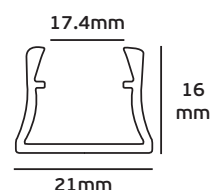

Details

Charged per meter. Available 2m. Material Aluminium.