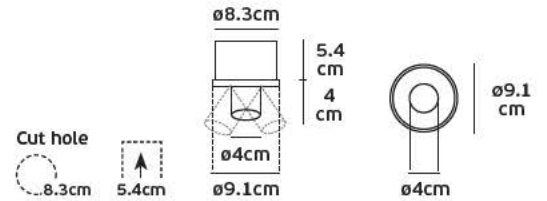

Details

AC 220-240V Driver (The models that included). Watt 7w. Beam Angle 24°. CRI>80. Type of Led COB. Lifetime 50.000hrs. Clicks 20.000. Working temperature -40°C ~ 60°C. Material Aluminium. 2 years guarantee.

IP20. 7w.