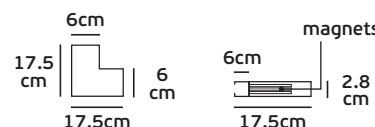

Details

Inner corner for surface. Track lines 48V.
2 rails link at an angle of 90°.
Material Aluminium.
Must be install VK/04364/PC to work (connector for corners).