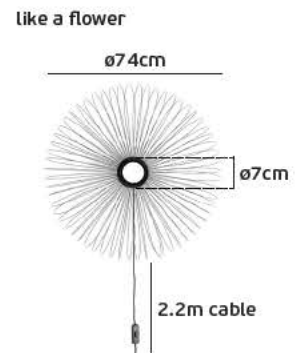

Details

AC 220-240V. Watt 8w. Cable Black textile with dimmer switch. Material Metal. 2 years guarantee.

Side light + Front light