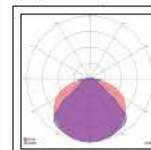

VK/04420/90°