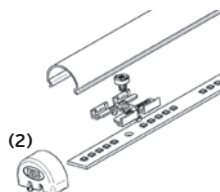

**VK/HOLD/14/W**

**Product Models**

Code	Model	Box
77161-599640	VK/HOLD/14/W	500pcs
31.930.321.51	Diffusor holder for 14 mm LED-System. (3)	

**Details**

Mounting method **Snap-in mounting**. Material **PC**. Color **White**.