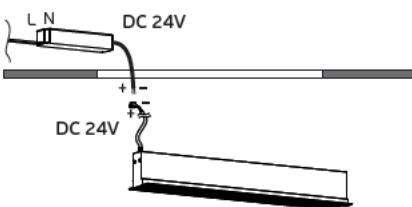

4b. Connect driver output side with track line.