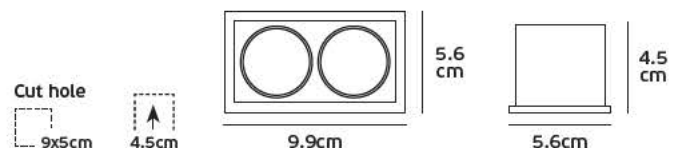

Details

AC Driver 220-240V (Included). Watt 10w (2x5w). CRI>90. Beam Angle 35°. Type of Led *bridgelux*. 5050. Working temperature < 45°C. Lifetime 50.000hrs. Clicks 50.000. Material Aluminium. 2 years guarantee.

IP20. 10w.