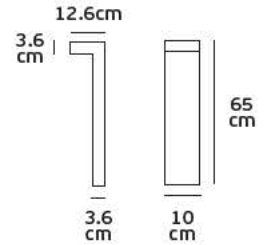

Details

AC Driver 100-240V (Included). Watt 7w. Beam Angle 33°. CRI>82.
Type of Led CREE 13004. Lifetime 30.000hrs. Working temperature -20°C→45°C.
No Dimmable. Material Aluminium. 2 years guarantee.

IP54. 7w.