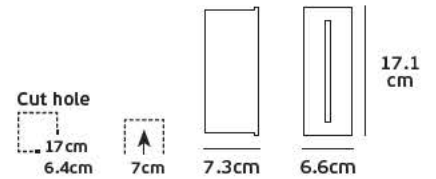

Details

AC Driver 100-240V (Included). Watt 3w. Beam Angle 51°. CRI>80. Type of Led SMD 3535. Lifetime 30.000hrs. Working temperature -20°C→45°C. No Dimmable. Material Aluminium. 2 years guarantee.

IP54. 3w.