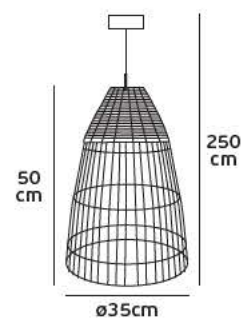

Details

Voltage 240V. Max watt 60w. E27. Working temperature -20°C ~ 40°C. Cable 2 m white fabric cable + white ceiling plate. Material Bamboo.

⏚ ⚡ IP20. E27.