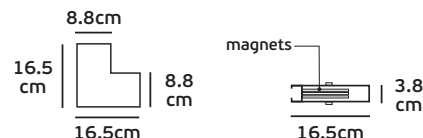

Details

Inner corner. Connect 2 rails link at an angle of 90°. Material Aluminium.