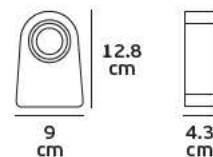

VK/04167CE

Product Models

Code	Model	Box
64174-902739	VK/04167CE/W/W □ White shanded. 3000K. 580lm. 8w. 25°. CRI>80	1pc
64174-903739	VK/04167CE/W/C □ White shanded. 4000K. 580lm. 8w. 25°. CRI>80	1pc

Details

AC 110-240V Driver (Included). Watt 8w. CRI>80. Beam Angle 25°.
Type of Led COB Citizen. Working temperature -20°C ~ 40°C. Lifetime 30.000 hrs.
Material Aluminium die-cast. 3 years guarantee.

IP20. 8w.

VK/04168CE

Product Models

Code	Model	Box
64174-904739	VK/04168CE/W/W □ White shanded. 3000K. 1.160lm. 16w. 25°. CRI>80	1pc
64174-905739	VK/04168CE/W/C □ White shanded. 4000K. 1.160lm. 16w. 25°. CRI>80	1pc

Details

AC 110-240V Driver (Included). Watt 16w. CRI>80. Beam Angle 25°.
Type of Led COB Citizen. Working temperature -20°C ~ 40°C. Lifetime 30.000 hrs.
Material Aluminium die-cast. 3 years guarantee.

IP20. 16w.