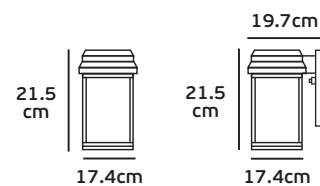

Details

Voltage 230V. Max watt 60w. Lampholder E27. Material Aluminium + clear glass.
Bottom open. 2 years guarantee.

IP23. E27.