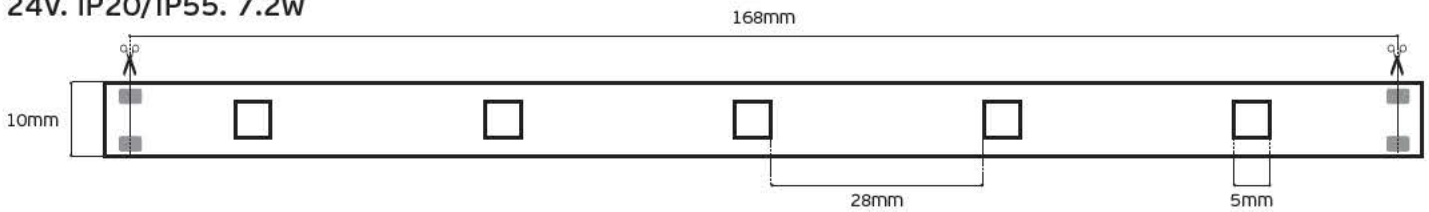

24V. IP20/IP55. 7.2w