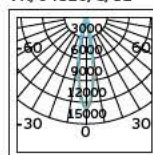

VK/04120/C/12