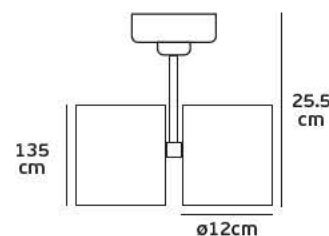

## Details

Voltage 240V. Max watt 2x50w. ES111/R111. Material Aluminium. 3-phase adapter.

IP20. 240V.