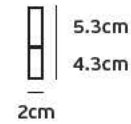

VK/04369/B

Product Models

Code	Model	Box
71164-103721	VK/04369/B ■ Black sand. 3000K. 535lm. 9w. bridgelux. led. 110°. CRI>90	1pc

Details

Led magnetic track light DC driver 48V (included). Watt 9w. CRI>90. IP Rating IP20
Type of Led [bridgelux](#). 2835 with driver. Dimmable 1-10V. Lifetime 50.000 hrs
Working temperature < 45°C. Material Aluminium. 2 years guarantee.

IP20. 9w.