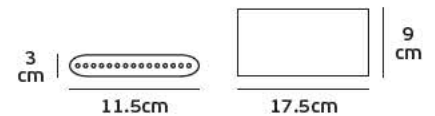

VK/02047

Product Models

Code	Model	Box
75169-306692	VK/02047/AN/W ■ Anthracite. 3000K. 280lm. 4w. 2x89°. CRI>80	20pcs
75169-307692	VK/02047/W/W □ White. 3000K. 280lm. 4w. 2x89°. CRI>80	20pcs

Details

AC Driver 220-240V (Included). Watt 4w. Beam Angle 2x89°. CRI>80.
Type of Led SMD 5630. Working temperature -20°C → 40°C. Lifetime 30.000hrs.
No Dimmable. Material Aluminium. 2 years guarantee.

IP54. 4w.

VK/02048

Product Models

Code	Model	Box
75169-308692	VK/02048/AN/W ■ Anthracite. 3000K. 405lm. 6w. 2x89°. CRI>80	20pcs
75169-309692	VK/02048/W/W □ White. 3000K. 405lm. 6w. 2x89°. CRI>80	20pcs

Details

AC Driver 220-240V (Included). Watt 6w. Beam Angle 2x89°. CRI>80.
Type of Led SMD 5630. Working temperature -20°C → 40°C. Lifetime 30.000hrs.
No Dimmable. Material Aluminium. 2 years guarantee.

IP54. 6w.

VK/02049

Product Models

Code	Model	Box
75169-310692	VK/02049/AN/W ■ Anthracite. 3000K. 520lm. 10w. 2x112°. CRI>80	20pcs
75169-311692	VK/02049/W/W □ White. 3000K. 520lm. 10w. 2x112°. CRI>80	20pcs

Details

AC Driver 220-240V (Included). Watt 10w. Beam Angle 2x112°. CRI>80.
Type of Led SMD 2835. Working temperature -20°C → 40°C. Lifetime 30.000hrs.
No Dimmable. Material Aluminium. 2 years guarantee.

IP54. 10w.