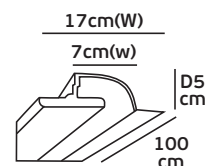

Details

Voltage 24V. Max watt 14.4w/m. LED STRIP. Material Gypsum. Possibility to paint.

IP20. LED strip.