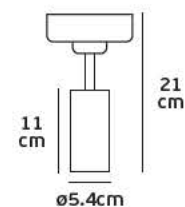

VK/03198TR

Product Models

Code	Model	Box
64174-946121	VK/03198TR/W □ White. GU10. Max 35w.	30pcs
64174-947121	VK/03198TR/B ■ Black. GU10. Max 35w.	30pcs
64174-950121	VK/03198TR/CH-GD ■ Champaign Gold. GU10. Max 35w.	30pcs

Details

Voltage 230V. Max watt 35w. Par16. Material Pure aluminium. 3-phase adapter.

IP20. 230V.

VK/04196TR

Product Models

Code	Model	Box
64174-942121	VK/04196TR/W □ White. GU10. Max 35w.	30pcs
64174-943121	VK/04196TR/B ■ Black. GU10. Max 35w.	30pcs

Details

Voltage 240V. Max watt 35w. Par16. Material Pure aluminium. 3-phase adapter.

IP20. 240V.