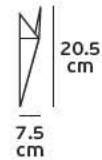

VK/04180/WA

Product Models

Code	Model	Box
75169-356695	VK/04180/WA/W/W □ White. 3000K. 390lm. 3w. 120°. CRI>80.	5pcs
75169-357695	VK/04180/WA/B/W ■ Black. 3000K. 390lm. 3w. 120°. CRI>80.	5pcs
75169-358695	VK/04180/WA/GD/W ■ Gold. 3000K. 390lm. 3w. 120°. CRI>80.	5pcs

Details

AC 220-240V Driver (Included). Watt 3w. CRI>80. Beam Angle 120°.
Type of Led CREE. Lifetime 30.000hrs. Working temperature -20°C→ 40°C. Material Iron.
2 years guarantee.

IP20. 3w.