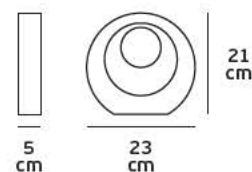

Details

AC Driver 220-240V (Included). Watt 5w. Beam Angle Diffuser Light. Type of Led COB Edison. No Dimmable. Lifetime 30.000 hrs. Working temperature < 45°C. Material Gypsum. Possibility to paint. 2 years guarantee.