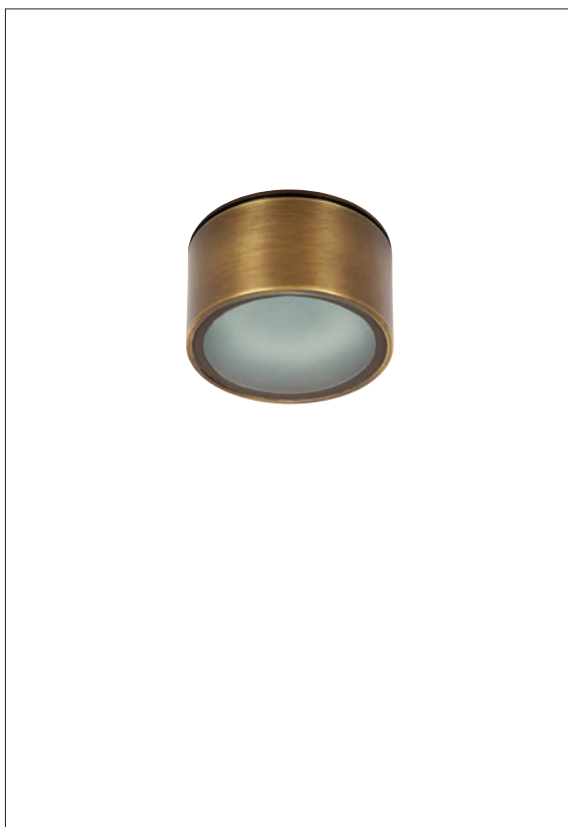

VK/01048

Product Models

Code	Model	Box
74168-205677	VK/01048/MC ■ Brushed Chrome. GX53. Max 50w.	10pcs
74168-193677	VK/01048/ABS ■ Bronze. GX53. Max 50w.	10pcs
74168-206677	VK/01048/NB ■ Natural Brass. GX53. Max 50w.	10pcs

Details

Voltage 240V. Max watt 50w. GX53. Material Brass/Glass.

IP65. GX53.

ø10cm

4,5
cm

10cm

VK/01106