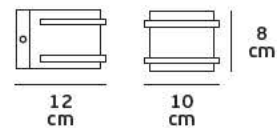

VK/03077WA

Product Models

Code	Model	Box
75169-225108	VK/03077WA/AL ■ Aluminium+Frosted glass. G9. Max 42w.	20pcs
75169-226108	VK/03077WA/COP ■ Copper+Frosted glass. G9. Max 42w.	20pcs

Details

Voltage 220-240V. Max watt 42w. G9. Material Aluminium. IP Rating IP20.

IP20. G9.