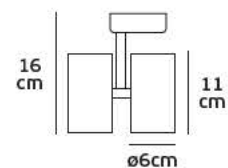

VK/04052TR/2/S

Product Models

Code	Model	Box
64174-328269	VK/04052TR/2/W/S □ White. GU10x2. Max 2x35w.	1pc
64174-327269	VK/04052TR/2/B/S ■ Black. GU10x2. Max 2x35w.	1pc
64174-330269	VK/04052TR/2/AN/S ■ Anthracite. GU10x2. Max 2x35w.	1pc
64174-331269	VK/04052TR/2/MC/S ■ Brushed Chrome. GU10x2. Max 2x35w.	1pc

Details

Voltage 240V. Max watt 2x35w. Par16. Material Aluminium. 3-phase adapter.

IP20. 240V.

VK/04071G

Product Models

Code	Model	Box
64174-394269	VK/04071G/PAR16/W □ White. GU10. Max 35w.	1pc
64174-386269	VK/04071G/PAR16/B ■ Black. GU10. Max 35w.	1pc

Details

Voltage 240V. Max watt 35w. Par16. Material Aluminium. 3-phase adapter.

IP20. 240V.