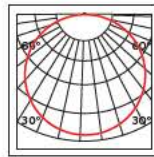

Details

Led magnetic track light DC Driver 24V. Watt 12w. Beam Angle 110°. Type of Led *bridgelux*. 2835. Lifetime 50.000hrs. Working temperature < 45°C. Material Aluminium. 2 years guarantee.

IP20. 12w.