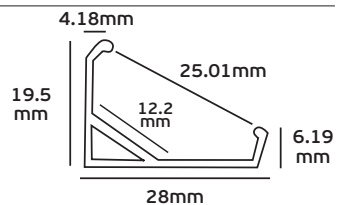

Details

Charged per meter. Available 2m.
Material Aluminium.