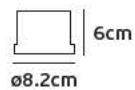

Details

Voltage 240V. Max watt 35w. Par16. Material Pure aluminium.

IP20. 240V.

Cut hole

VK/03013G