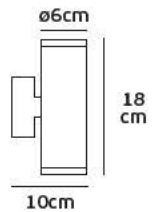

VK/01045

Product Models

Code	Model	Box
74168-201677	VK/01045/MC ■ Brushed Chrome. GU10. Max 35w.	10pcs
74168-202677	VK/01045/ABS ■ Bronze. GU10. Max 35w.	10pcs
74168-158677	VK/01045/NB ■ Natural Brass. GU10. Max 35w.	10pcs
74168-225677	VK/01045/TC ■ Terracotta. GU10. Max 35w.	10pcs

Details

Voltage 240V. Max watt 35w. GU10. Material Brass/Glass.

IP65. GU10.

VK/01046

Product Models

Code	Model	Box
74168-200677	VK/01046/MC ■ Brushed Chrome. GU10x2. Max 2x35w.	10pcs
74168-199677	VK/01046/ABS ■ Bronze. GU10x2. Max 2x35w.	10pcs
74168-156677	VK/01046/NB ■ Natural Brass. GU10x2. Max 2x35w.	10pcs
74168-227677	VK/01046/TR ■ Terracotta. GU10x2. Max 2x35w.	10pcs

Details

Voltage 240V. Max watt 2x35w. GU10x2. Material Brass/Glass.

IP65. GU10x2.