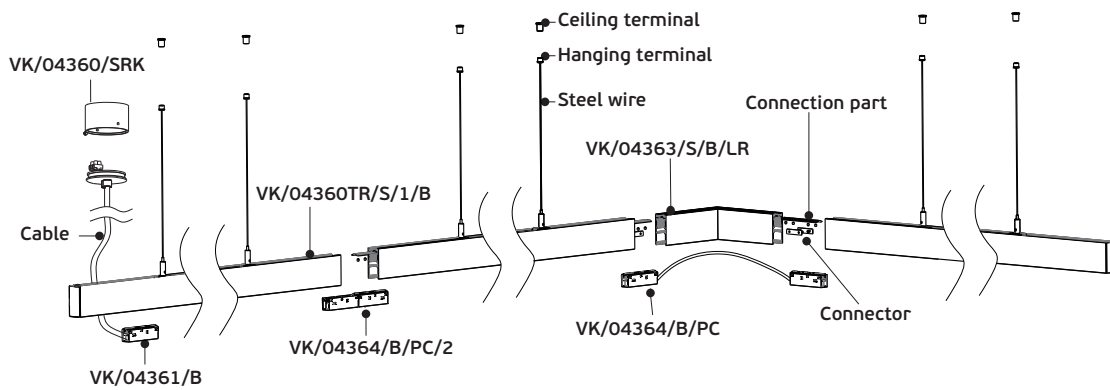

**Οδηγίες εγκατάστασης κρεμοστής μαγνητικής ράγας 48V**

**6. Hanging magnetic track installation diagram 48V**

6a. Fix the ceiling box and ceiling terminal by screws first

6b. Connect output end of power supply to the cable of magnetic track (Install hanging fixture first, then tightening the screws)