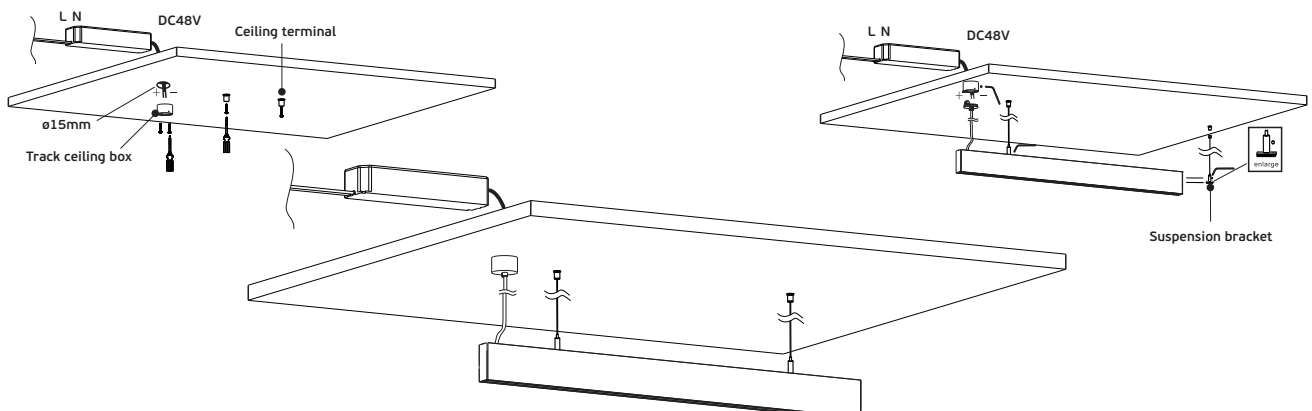

VK/04360TR/S/.../B

Product Models

Code	Model	Box
71164-078721	VK/04360TR/S/1/B ■ Black. 48V. 1m. (L100.4cm)	1pc
71164-079721	VK/04360TR/S/1.5/B ■ Black. 48V. 1.5m. (L150.4cm)	1pc
71164-080721	VK/04360TR/S/2/B ■ Black. 48V. 2m. (L200.4cm)	1pc

surface/pendant

Details

Magnetic surface mounted track line 48V. Length 1-2m. IP Rating IP20.
Working temperature < 45°C. Material Aluminium. Must be install VK/04361 to work.

IP20.

surface

pendant