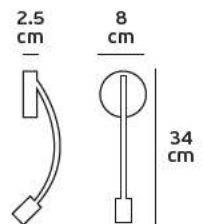

VK/04023

Product Models

Code	Model	Box
64171-011171	VK/04023/C ■ Chrome. 50lm. 1w. 25°. CRI>80.	10pcs
64171-021171	VK/04023/MC ■ Brushed Chrome. 50lm. 1w. 25°. CRI>80.	10pcs
64171-022171	VK/04023/BS ■ Brass. 50lm. 1w. 25°. CRI>80.	10pcs

Details

AC 240V Driver (Included). Watt 1w. CRI>80. Beam Angle 25°. Type of Led CREE. Working temperature -20°C→ 45°C. Lifetime 50.000hrs. Material Aluminium. 2 years guarantee.

IP20. 1w.

VK/04031/SPIRAL

Product Models

Code	Model	Box
64171-024126	VK/04031/SPIRAL/H5 ■ Chrome.	10pcs

Details

Spiral 30x0.8cm. Head 5cm.

VK/04031/CREE

Product Models

Code	Model	Box
64171-026126	VK/04031/CREE 1w.	10pcs

Details

Led CREE. Watt 1w.

VK/04031/LENS

Product Models

Code	Model	Box
64171-027126	VK/04031/LENS	10pcs

Details

Lens.