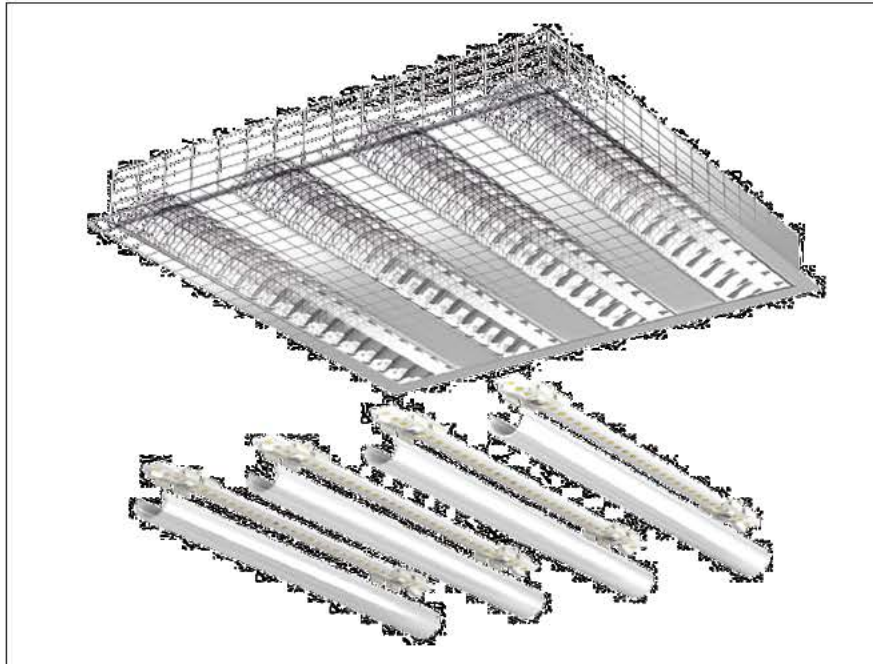

VK/04287/700/3/W/C