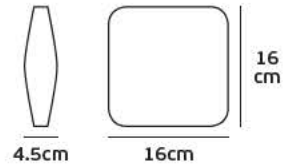

VK/02076

Product Models

Code	Model	Box
75169-347692	VK/02076/B/W ■ Black. 3000K. 677lm. 12w. 4x60°. CRI>80	10pcs

Details

AC Driver 220-240V (Included). Watt 12w. Beam Angle 4x60°. CRI>80.
Type of Led SMD 2835. Lifetime 30.000hrs. Working temperature -20°C → 40°C.
No Dimmable. Material Aluminium. 2 years guarantee.

IP54. 12w.

VK/02043

Product Models

Code	Model	Box
75169-298692	VK/02043/AN/W ■ Anthracite. 3000K. 168lm. 4w. 4x29°. CRI>80	10pcs
75169-299692	VK/02043/W/W □ White. 3000K. 168lm. 4w. 4x29°. CRI>80	10pcs

Details

AC Driver 220-240V (Included). Watt 4w. Beam Angle 4x29°. CRI>80.
Type of Led SMD HIGH POWER. Lifetime 30.000hrs. Working temperature -20°C → 40°C.
No Dimmable. Material Aluminium. 2 years guarantee.

IP54. 4w.