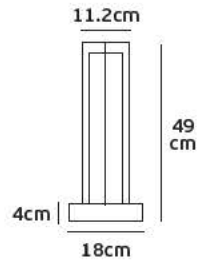

VK/02131/45

Product Models

Code	Model	Box
75169-316131	VK/02131/G/W/45 ■ Grey. 3000K. 450lm. 6.5w.	1pc

Details

AC Driver 220-240V (Included). Watt 6.5w. Type of Led CREE 1304. No Dimmable. Working temperature -20°C→45°C. Material Concrete. 2 years guarantee.

IP65. 6.5w.

VK/02131/70

Product Models

Code	Model	Box
75169-317131	VK/02131/G/W/70 ■ Grey. 3000K. 450lm. 6.5w.	1pc

Details

AC Driver 220-240V (Included). Watt 6.5w. Type of Led CREE 1304. No Dimmable. Working temperature -20°C→45°C. Material Concrete. 2 years guarantee.

IP65. 6.5w.