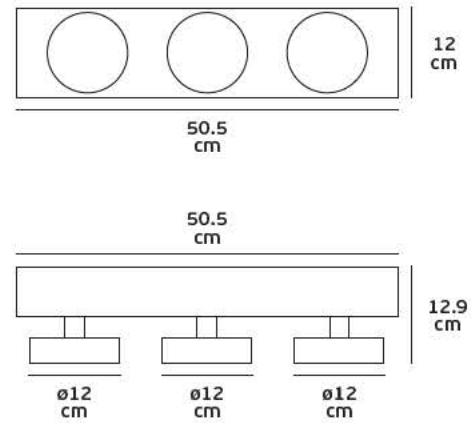

Details

Voltage 240V. Max watt 3x50w. GU10/ES111. Working temperature -20°C ~ 40°C.
Material Aluminium, metal.

IP20. GU10/ES111.