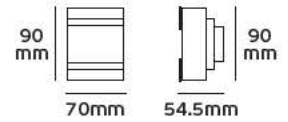

MW VK/HDR-60

Product Models

Code	Model	Box
78000-676255	VK/HDR-60-24 2.5A, 60w, 24V.	60pcs

Details

Voltage 100-240V. Watt 60w. Material Plastic housing. Use Rail. 3 years guarantee.

IP20. 60w.

MW VK/HDR-100

Product Models

Code	Model	Box
78000-677255	VK/HDR-100-24 3.83A, 100w, 24V.	48pcs

Details

Voltage 100-240V. Watt 100w. Material Plastic housing. Use Rail. 3 years guarantee.

IP20. 100w.