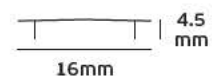

VK/K01

Product Models

Code	Model	Box
75165-039264	VK/K01/CL Clear. 2.000x16x4.5mm	100pcs
75165-062264	VK/K01/W Frost. 2.000x16x4.5mm	100pcs

Details

Suitable for: VK/01R/DEEP/TRIMLESS/AL.

Material Polycarbonate. Charged per meter. Available 2m.

VK/K07

Product Models

Code	Model	Box
75165-242264	VK/K07/W Frost. 2.000x36x3mm	100pcs

Details

Suitable for: VK/07R/TRIMLESS/AL.

Material Polycarbonate. Charged per meter. Available 2m.