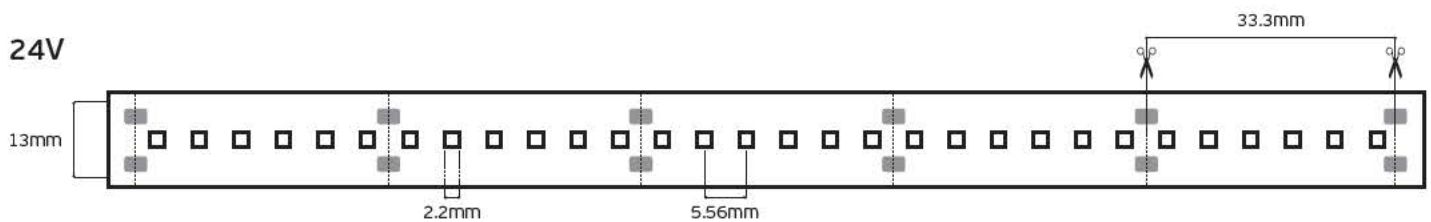

Details

Led type SMD 2216. Watt 18w/m. Led qty 180pcs/m. Tape on back 3M. Working temperature -10°C → 40°C. Storage temperature -20°C → 60°C.

LED's/m  
180spcs

IP66

**5** years guarantee    *Super bright!!!*