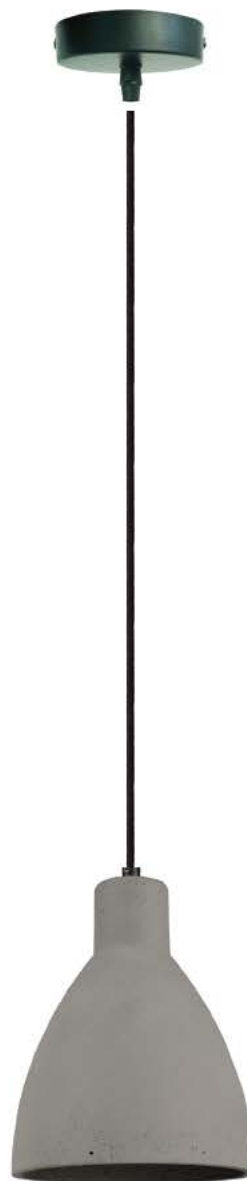

VK/09066

Product Models

Code	Model	Box
64174-295131	VK/09066 □ White. E27. Max 42w.	4pcs

Details

Voltage 240V. Max watt 42w. E27. Working temperature -20°C ~ 40°C. Cable 1.20 m + ceiling plate. Material Gypsum. Possibility to paint.

IP20. E27.

VK/09063

Product Models

Code	Model	Box
64174-292131	VK/09063 ■ Grey. E27. Max 42w.	4pcs

Details

Voltage 240V. Max watt 42w. E27. Working temperature -20°C ~ 40°C. Cable 1.20 m + ceiling plate. Material Concrete. Possibility to paint.

IP20. E27.