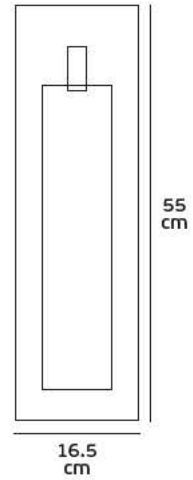

Cut hole
11x53cm

2.5cm