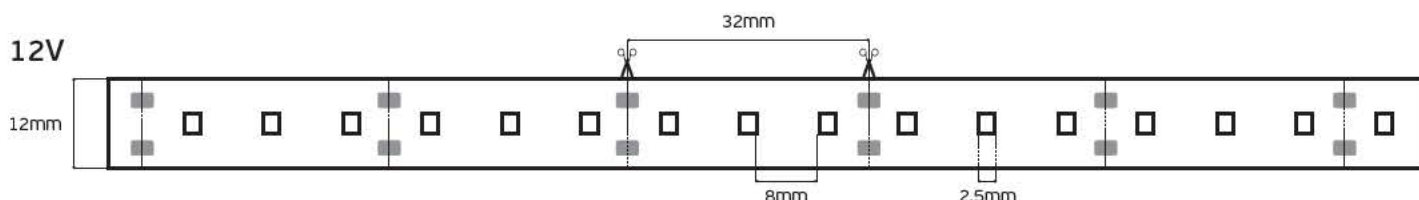

Details

Led type SMD 3528. Watt 7.68w/m. Led qty 96pcs/m. CRI>80. Tape on back 3M. Working temperature -25°C → 60°C. Storage temperature -40°C → 80°C. 2 years guarantee.