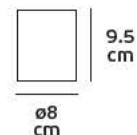

VK/03084CE

Product Models

Code	Model	Box
75169-230108	VK/03084CE/COP ■ Copper. GU10. Max 35w.	20pcs

Details

Voltage 240V. Max watt 35w. GU10/Par16. Working temperature -20°C ~ 40°C.
Material Aluminium.

IP20. GU10.

VK/03006

Product Models

Code	Model	Box
75169-192108	VK/03006/W □ White. GU10. Max 35w.	1pc
75169-208108	VK/03006/B ■ Black. GU10. Max 35w.	1pc
75169-207108	VK/03006/AL ■ Aluminium. GU10. Max 35w.	1pc

Details

Voltage 240V. Max watt 35w. GU10/Par16. Working temperature -20°C ~ 40°C.
Material Aluminium.

IP20. GU10.