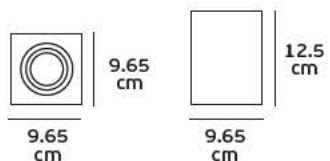

VK/03005

Product Models

Code	Model	Box
75169-205108	VK/03005/W □ White. GU10. Max 35w.	1pc
75169-206108	VK/03005/B ■ Black. GU10. Max 35w.	1pc
75169-191108	VK/03005/AL ■ Aluminium. GU10. Max 35w.	1pc

Details

Voltage 240V. Max watt 35w. GU10/Par16. Working temperature -20°C ~ 40°C.
Material Aluminium.

IP20. GU10.

VK/03081CE

Product Models

Code	Model	Box
75169-227108	VK/03081CE/COP ■ Copper. GU10. Max 35w.	20pcs

Details

Voltage 240V. Max watt 35w. GU10/Par16. Working temperature -20°C ~ 40°C.
Material Aluminium.

IP20. GU10.