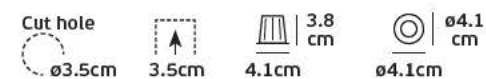

Details

AC Driver 100-240V (Included). Watt 3w. Beam Angle 15°. CRI>90. Type of Led . Lifetime 50.000hrs. Clicks 20.000. Working temperature < 45°C. Material Aluminium with honeycomb. 2 years guarantee.