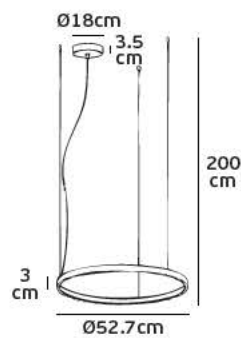

Product Models

Code	Model	Box
71164-001115	VK/04404PE/B/W/53 ■ Black. 3000K. 2.400lm. 24w. CRI>80.	1pc
71164-002115	VK/04404PE/W/W/53 □ White. 3000K. 2.400lm. 24w. CRI>80.	1pc