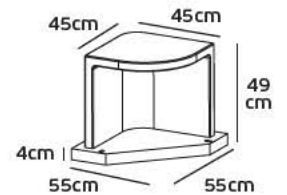

Details

AC Driver 220-240V (Included). Watt 6.5w. Type of Led CREE 1304. No Dimmable. Working temperature -20°C→45°C. Material Concrete. 2 years guarantee.

IP65. 6.5w.