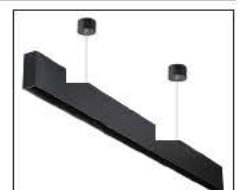

VK/04215TR/S/L-R/B

Product Models

Code	Model	Box
71164-028721	VK/04215TR/S/L-R/B ■ Sand Black. Left/Right corner.	1pc

Details

Left/Right Corner. Connect 2 rails link at an angle of 90°. Material Aluminium.

VK/04216TR/R/CON/B

Product Models

Code	Model	Box
71164-030721	VK/04216TR/R/CON/B ■ Sand Black. Connection accessory.	1pc

Details

Connection accessory for magnetic recessed track. Material Aluminium.

VK/04216TR/P/CON/B

Product Models

Code	Model	Box
71164-031721	VK/04216TR/P/CON/B ■ Sand Black. Connection accessory.	1pc

Details

Connection accessory for magnetic recessed track. Material Aluminium.

VK/04217TR/PC/B

Product Models

Code	Model	Box
71164-032721	VK/04217TR/PC/B ■ Sand Black. Power Connection accessory.	1pc

Details

Power Connection accessory for magnetic recessed track. Material Aluminium.

VK/04203TR/SRK

Product Models

Code	Model	Box
71164-007721	VK/04203TR/SRK ■ Sand Black. 1m hanging kit.	1pc

Details

Material Aluminium. 1m hanging kit.