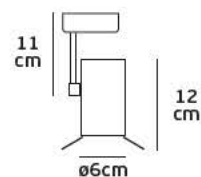

VK/04052TR/2/S

Product Models

Code	Model	Box
64174-328269	VK/04052TR/2/W/S □ White. GU10x2. Max 2x35w.	1pc
64174-327269	VK/04052TR/2/B/S ■ Black. GU10x2. Max 2x35w.	1pc
64174-330269	VK/04052TR/2/AN/S ■ Anthracite. GU10x2. Max 2x35w.	1pc
64174-331269	VK/04052TR/2/MC/S ■ Brushed Chrome. GU10x2. Max 2x35w.	1pc

Details

Voltage 240V. Max watt 2x35w. Par16. Material Aluminium. 3-phase adapter.

IP20. 240V.

VK/04071G

Product Models

Code	Model	Box
64174-394269	VK/04071G/PAR16/W □ White. GU10. Max 35w.	1pc
64174-386269	VK/04071G/PAR16/B ■ Black. GU10. Max 35w.	1pc

Details

Voltage 240V. Max watt 35w. Par16. Material Aluminium. 3-phase adapter.

IP20. 240V.