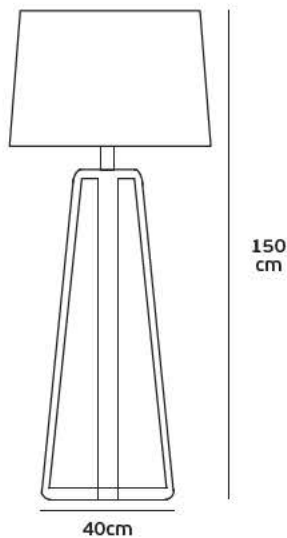

Details

Voltage 240V. Max watt 40w. Lampholder E27. Material Wood, metal, TC shade.

IP20. E27.