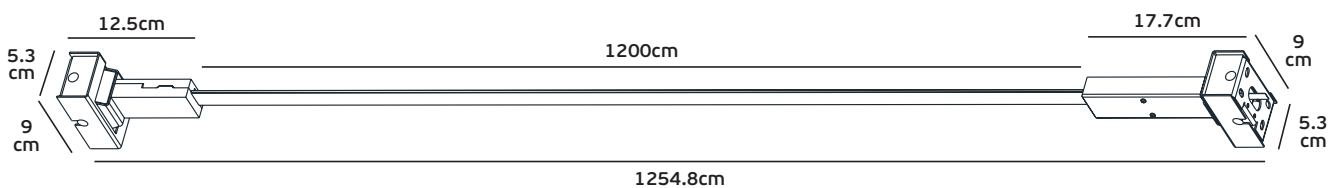

■ VK/03217/CE
VK/03218/CE

Product Models

Code	Model	Color	Length	Max width LED Strip	Box
75169-048721	VK/03217/CE/B/6	■ Black	6m	10mm	1pc
75169-049721	VK/03218/CE/B/12	■ Black	12m	10mm	1pc

Details

DC 24V. Working temperature <45°C. Material Stainless steel+iron. Length 6m or 12m.
Attention: Max width of LED Strip cannot over 10mm. The power supply put inside the ceiling!
2 years guarantee.

IP20