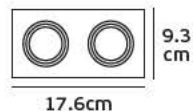

## Details

Voltage 240V. Max watt 2x35w. Par16. Material Pure aluminium.

IP20. 240V.

Cut hole