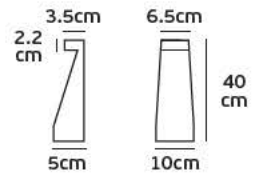

VK/02102

Product Models

Code	Model	Box
75169-329694	VK/02102/AN/W ■ Anthracite. 3000K. 303lm. 7w. 50°. CRI>82	8pcs

Details

AC Driver 100-240V (Included). Watt 7w. Beam Angle 50°. CRI>82.
Type of Led COB CREE 1304. Lifetime 30.000hrs. Working temperature -20°C→45°C.
No Dimmable. Material Aluminium. 2 years guarantee.

IP65. 7w.