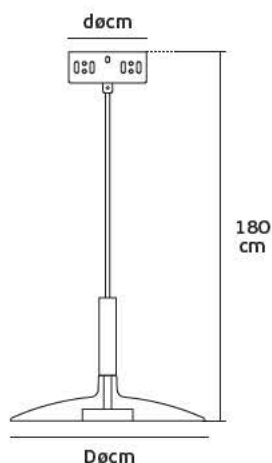

Details

Led Pendant Light 220V. Watt 8w/12w/16w. CRI>80. IP Rating IP20. Type of Led Epistar. Driver Eaglerise. Dimmable triac. Lifetime 50.000hrs, Working temperature -20°C → 60°C. Material Steel+rasin+acrylic. Cable 180cm. 3 years guarantee.

IP20. 8w/12w/16w.