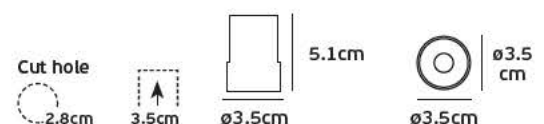

VK/04128

Product Models

Code	Model	Box
64174-015700	VK/04128/W/W □ White sanded. 3000K. 70lm. 3w. 20°. CRI>80	100pcs
64174-016700	VK/04128/W/C □ White sanded. 4000K. 100lm. 3w. 20°. CRI>80	100pcs
64174-017700	VK/04128/B/W ■ Black sanded. 3000K. 70lm. 3w. 20°. CRI>80	100pcs
64174-018700	VK/04128/B/C ■ Black sanded. 4000K. 100lm. 3w. 20°. CRI>80	100pcs

Details

AC 220-240V Driver (Included). Watt 3w. Beam Angle 20°. CRI>80. Type of Led CREE. Lifetime 30.000hrs. Clicks 15.000. Working temperature -25°C ~ 40°C. Material Aluminium. 2 years guarantee.

VK/04146

Product Models

Code	Model	Box
64171-058738	VK/04146/W/W □ White. 3000K. 180-200lm. 3w. 15°. CRI>80	300pcs
64171-057738	VK/04146/B/W ■ Black. 3000K. 180-200lm. 3w. 15°. CRI>80	300pcs

Details

AC 220V Driver (Included). Watt 3w. Beam Angle 15°. CRI>80. Type of Led CREE XPE. Lifetime 17.500hrs. Clicks 15.000. Working temperature -25°C ~ 40°C. Material Aluminium. Dimmable. 2 years guarantee.