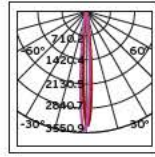

Details

Led magnetic track light DC driver 48V (included). Watt 3w. CRI>90. IP Rating IP20
Type of Led with driver. Dimmable 1-10V. Lifetime 50.000 hrs
Working temperature < 45°C. Material Aluminium. 2 years guarantee.

IP20. 3w.