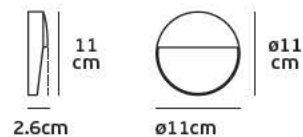

VK/02148

Product Models

Code	Model	Box
75169-328997	VK/02148/W/W □ White. 3000K. 22lm. 3w. CRI>80	1pc
75169-329997	VK/02148/AN/W ■ Anthracite. 3000K. 22lm. 3w. CRI>80	1pc

Details

Voltage 220-240V. Watt 3w. CRI>80. Type of Led SMD. Working temperature -20°C → 40°C. Lifetime 50.000hrs. No Dimmable. Material Die casting aluminium + PC.

IP54. 3w.

VK/02149

Product Models

Code	Model	Box
75169-330997	VK/02149/W/W □ White. 3000K. 22lm. 3w. CRI>80	1pc
75169-331997	VK/02149/AN/W ■ Anthracite. 3000K. 22lm. 3w. CRI>80	1pc

Details

Voltage 220-240V. Watt 3w. CRI>80. Type of Led SMD. Working temperature -20°C → 40°C. Lifetime 50.000hrs. No Dimmable. Material Die casting aluminium + PC. 2 years guarantee.

IP54. 3w.