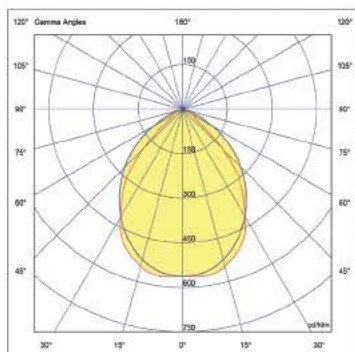

Details

700mA. 900mA. Supply Voltage 230V AC. Driver or PHILIPS (included).
Watt 19w, 25w, UGR<19. Special Led board 1.4cm customed of VK Leading Light 2835 Edison.
Working Temperature -25°C → 45°C. CRI>80. Material Metal body, electrostatically painted in white color, 99.85% clear mirror. PMMA Diffuser. Transmission 92%. Beam angle 130°. Lifetime 100.000hrs. Clicks 100.000. 5 years guarantee.

IP20. 19w. 25w.

VK/04289/W/W