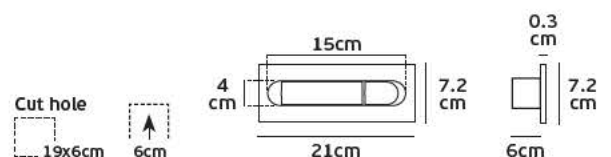

VK/04178

Product Models

Code	Model	Box
64174-021126	VK/04178/WA/W/W □ White. 3000K. 120lm. 2w. 24°. CRI>80.	10pcs
64174-022126	VK/04178/WA/W/C □ White. 4000K. 120lm. 2w. 24°. CRI>80.	10pcs
64174-023126	VK/04178/WA/AN/W ■ Anthracite. 3000K. 120lm. 2w. 24°. CRI>80.	10pcs
64174-024126	VK/04178/WA/AN/C ■ Anthracite. 4000K. 120lm. 2w. 24°. CRI>80.	10pcs

Details

AC 100-265V Driver (Included). Watt 2w. CRI>80. Beam Angle 24°. Type of Led CREE High power. Working temperature -20°C→ 40°C. Lifetime 50.000hrs. Material Aluminium. 2 years guarantee.

VK/04155

Product Models

Code	Model	Box
64171-064126	VK/04155/WA/B/W ■ Black matt. 3000K. 110lm. 3w. 30°. CRI>80.	36pcs
64171-065126	VK/04155/WA/W/W □ White. 3000K. 110lm. 3w. 30°. CRI>80.	36pcs

Details

AC 100-265V Driver (Included). Watt 3w. CRI>80. Beam Angle 30°. Type of Led CREE. Working temperature -20°C→ 40°C. Lifetime 50.000hrs. Material Aluminium. 2 years guarantee.