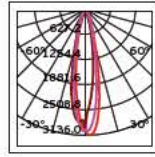

Details

Led magnetic track light DC driver 48V (included). Watt 9w. CRI>90. IP Rating IP20
Type of Led with driver. Dimmable 1-10V. Lifetime 50.000 hrs
Working temperature < 45°C. Material Aluminium. 2 years guarantee.