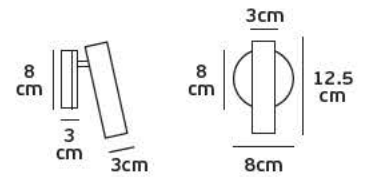

VK/04152

Product Models

Code	Model	Box
64171-057126	VK/04152/WA/B/W ■ Black matt. 3000K. 110lm. 3w. 30°. CRI>80.	40pcs
64171-058126	VK/04152/WA/BS/W ■ Brushed brass. 3000K. 110lm. 3w. 30°. CRI>80.	40pcs
64171-059126	VK/04152/WA/W/W □ White. 3000K. 110lm. 3w. 30°. CRI>80.	40pcs

Details

AC 100-265V Driver (Included). Watt 3w. CRI>80. Beam Angle 30°. Type of Led CREE.
Working temperature -20°C→ 40°C. Lifetime 50.000hrs. Material Aluminium.
2 years guarantee.

IP20. 3w.