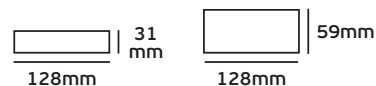

VK/LVD50
SMPS

Product Models

Code	Model	Box
78000-589016	VK/LVD50-12 4.2A. 50w. 12V.	10pcs
78000-368016	VK/LVD50-24 2.1A. 50w. 24V.	10pcs

Details

Voltage 190-265V. Watt 50w. Material Plastic. Dimmable. 2 years guarantee.

IP20. 50w.

VK/LVD75
SMPS

Product Models

Code	Model	Box
78000-381016	VK/LVD75-12 6.2A. 75w. 12V.	10pcs
78000-369016	VK/LVD75-24 3.1A. 75w. 24V.	10pcs

Details

Voltage 190-265V. Watt 75w. Material Plastic. Dimmable. 2 years guarantee.

IP20. 75w.

VK/LVD100
SMPS

Product Models

Code	Model	Box
78000-530016	VK/LVD100-12 8.3A. 100w. 12V.	10pcs
78000-370016	VK/LVD100-24 4.2A. 100w. 24V.	10pcs

Details

Voltage 190-265V. Watt 100w. Material Plastic. Dimmable. 2 years guarantee.

IP20. 100w.