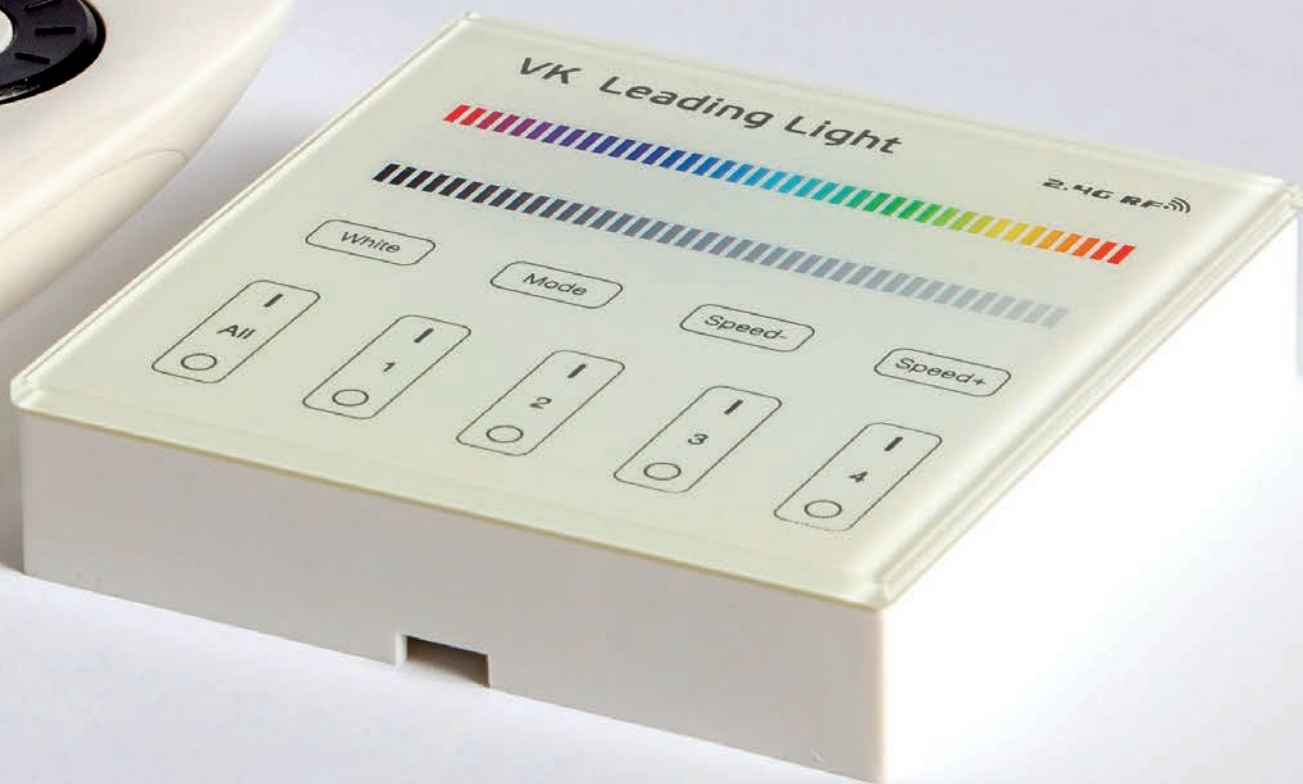

Code	Model	Box
12084-020019	DIM MCU 6A. 230V.	1pc

**Details**

Voltage 230V. Load contact 6A. Material Plastic. 2 years guarantee.

 IP20. 230V.  
1-10V

Controllers/Dimming/DMX

**VK/FUT095**

4 Zone Remote controller (RGBW), (RGB)