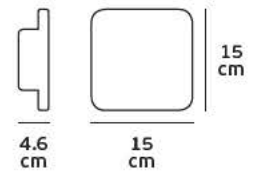

Details

AC Driver 220-240V (Included). Watt 5.5w. Beam Angle Diffuser light. Type of Led SMD 5050. No Dimmable. Lifetime 30.000 hrs. Working temperature < 45°C. Material Gypsum. Possibility to paint. 2 years guarantee.