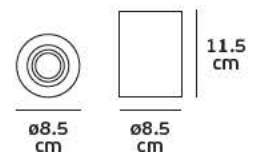

VK/03082CE

Product Models

Code	Model	Box
75169-228108	VK/03082CE/COP ■ Copper. GU10. Max 35w.	20pcs

Details

Voltage 240V. Max watt 35w. GU10/Par16. Working temperature -20°C ~ 40°C.
Material Aluminium.

IP20. GU10.

VK/03054

Product Models

Code	Model	Box
75169-211108	VK/03054/W □ White. GU10. Max 35w.	1pc
75169-212108	VK/03054/B ■ Black. GU10. Max 35w.	1pc
64174-951121	VK/03054/CH-GD ■ Champaign Gold. GU10. Max 35w.	1pc

Details

Voltage 240V. Max watt 35w. GU10/Par16. Working temperature -20°C ~ 40°C.
Material Aluminium. Adjustable.

IP20. GU10.