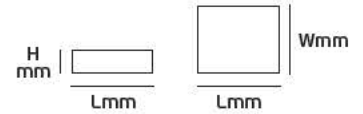

Details

Voltage 110-240V. Watt 15w, 24w, 36w. Material Metallic. 2 years guarantee.

IP20. 15/24/36w.