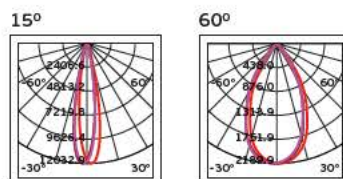

Details

Led magnetic track Zoom Light DC driver 48V (included). Watt 18w. CRI>90.
IP Rating IP20. Type of Led *bridgelux* V10C with driver. Dimmable 1-10V. Lifetime 50.000hrs.
Working temperature < 45°C. Material Aluminium. 2 years guarantee.