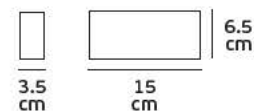

Details

AC 220-240V Driver (Included). Watt 5w. CRI>80. Beam Angle Diffuse light.
Type of Led Bridgelux 2835. Lifetime 50.000hrs. Working temperature <45°C.
Material Aluminium. 2 years guarantee.