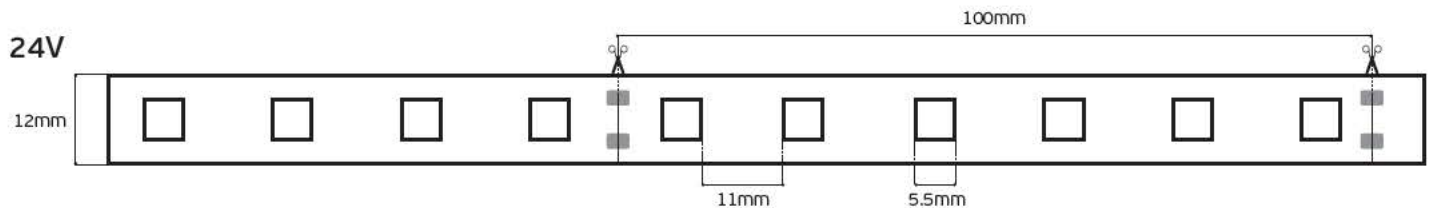

VK/5050W/60 24V

Product Models

Code	Model	Voltage	Color	Light Output	CRI	Power	Box
78001-279123	VK/24/5050W/WW/60	24V	2700K	1440lm/m	CRI>80	14.4w/m	5m/roll
78001-280123	VK/24/5050W/W/60	24V	3000K	1440lm/m	CRI>80	14.4w/m	5m/roll
78001-281123	VK/24/5050W/C/60	24V	4000K	1440lm/m	CRI>80	14.4w/m	5m/roll
78001-282123	VK/24/5050W/D/60	24V	6000K	1440lm/m	CRI>80	14.4w/m	5m/roll
78001-283123	VK/24/5050W/BL/60	24V	BLUE	1.008lm/m	CRI>80	14.4w/m	5m/roll

Details

Led type SMD 5050. Watt 14.4w/m. Led qty 60pcs/m. CRI>80. Tape on back 3M. Working temperature -25°C → 60°C. Storage temperature -40°C → 80°C. 2 years guarantee.

VK/5050W/60 12V

Product Models

Code	Model	Voltage	Color	Light Output	CRI	Power	Box
78001-242123	VK/12/5050W/WW/60	12V	2700K	1440lm/m	CRI>80	14.4w/m	5m/roll
78001-232123	VK/12/5050W/W/60	12V	3000K	1440lm/m	CRI>80	14.4w/m	5m/roll
78001-233123	VK/12/5050W/C/60	12V	4000K	1440lm/m	CRI>80	14.4w/m	5m/roll
78001-234123	VK/12/5050W/D/60	12V	6000K	1440lm/m	CRI>80	14.4w/m	5m/roll
78001-235123	VK/12/5050W/BL/60	12V	BLUE	1.008lm/m	CRI>80	14.4w/m	5m/roll
78001-267123	VK/12/5050W/A/60	12V	AMBER	1.008lm/m	CRI>80	14.4w/m	5m/roll
78001-268123	VK/12/5050W/P/60	12V	PURPLE	1.008lm/m	CRI>80	14.4w/m	5m/roll

Details

Led type SMD 5050. Watt 14.4w/m. Led qty 60pcs/m. CRI>80. Tape on back 3M. Working temperature -25°C → 60°C. Storage temperature -40°C → 80°C. 2 years guarantee.