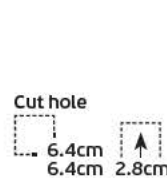

Details

AC Driver 100-240V (Included). Watt 10w. Beam Angle 348°. CRI>80. Type of Led SMD 2835. Lifetime 30.000hrs. No Dimmable. Working temperature -20°C→45°C. Material Aluminium. 2 years guarantee.

IP54. 10w.