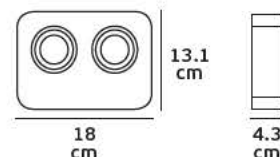

VK/04167CE

Product Models

Code	Model	Box
64174-902739	VK/04167CE/W/W □ White shanded. 3000K. 580lm. 8w. 25°. CRI>80	1pc
64174-903739	VK/04167CE/W/C □ White shanded. 4000K. 580lm. 8w. 25°. CRI>80	1pc

Details

AC 110-240V Driver (Included). Watt 8w. CRI>80. Beam Angle 25°.
Type of Led COB Citizen. Working temperature -20°C ~ 40°C. Lifetime 30.000 hrs.
Material Aluminium die-cast. 3 years guarantee.

IP20. 8w.

VK/04168CE

Product Models

Code	Model	Box
64174-904739	VK/04168CE/W/W □ White shanded. 3000K. 1.160lm. 16w. 25°. CRI>80	1pc
64174-905739	VK/04168CE/W/C □ White shanded. 4000K. 1.160lm. 16w. 25°. CRI>80	1pc

Details

AC 110-240V Driver (Included). Watt 16w. CRI>80. Beam Angle 25°.
Type of Led COB Citizen. Working temperature -20°C ~ 40°C. Lifetime 30.000 hrs.
Material Aluminium die-cast. 3 years guarantee.

IP20. 16w.