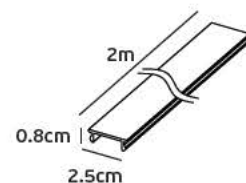

VK/04365/B

Product Models

Code	Model	Box
71164-094721	VK/04365/B ■ Black. 48V. 2m.	1pc

Details

Cover for magnetic track lights 48V, decoration bar for recessed or surface tracks.
IP Rating IP20. Working temperature < 45°C. Material PC.

IP20.