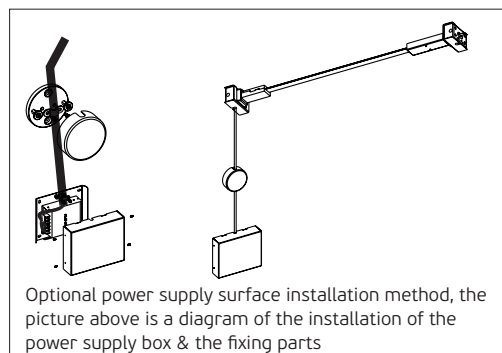

Details

Power box. Voltage AC 100-240V, DC 24V. Power 75w. Working temperature <45°C. Hours 50.000hrs. Material Stainless steel+iron. Use environment: Concrete/Cement ceiling or wall. 2 years guarantee.

IP20. 75w.