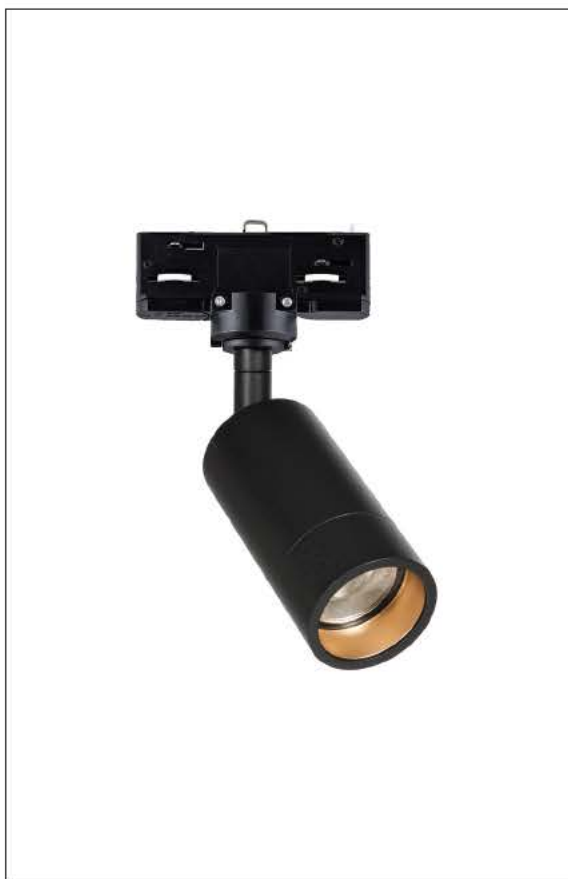

VK/03198TR

Product Models

Code	Model	Box
64174-946121	VK/03198TR/W □ White. GU10. Max 35w.	30pcs
64174-947121	VK/03198TR/B ■ Black. GU10. Max 35w.	30pcs
64174-950121	VK/03198TR/CH-GD ■ Champaign Gold. GU10. Max 35w.	30pcs

Details

Voltage 230V. Max watt 35w. Par16. Material Pure aluminium. 3-phase adapter.

IP20. 230V.

VK/04196TR