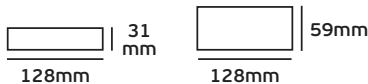

VK/LVD120
SMPS

Product Models

Code	Model	Box
78000-532016	VK/LVD120-12 10A. 120w. 12V.	10pcs
78000-382016	VK/LVD120-24 5A. 120w. 24V.	10pcs

Details
Voltage 190-265V. Watt 120w. Material Plastic. Dimmable. 2 years guarantee.

IP20. 120w.
1-10v

VK/LVD150
SMPS

Product Models

Code	Model	Box
78000-533016	VK/LVD150-12 14A. 150w. 12V.	10pcs
78000-515016	VK/LVD150-24 6.2A. 150w. 24V.	10pcs

Details
Voltage 190-265V. Watt 150w. Material Plastic. Dimmable. 2 years guarantee.

IP20. 150w.
1-10v