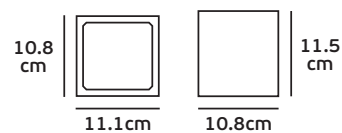

VK/01086

Product Models

Code	Model	Box
75169-349694	VK/01086/W □ White. G9. Max 40w.	1pc
75169-348694	VK/01086/AN ■ Anthracite. G9. Max 40w.	1pc

Details

Voltage 240V. Max watt 40w. G9. Material Aluminium.

IP54. G9.