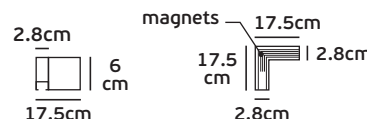

**IP20.**

**VK/04363/S/B/LR**

**Product Models**

Code	Model	Box
71164-089721	VK/04363/S/B/LR ■ Black. 48V. Left & Right corner for surface magnetic track	1pc

**Details**

Left/Right corner for surface. Track lines 48V.  
2 rails link at an angle of 90°.  
Material Aluminium.  
Must be install VK/04364/PC to work (connector for corners).