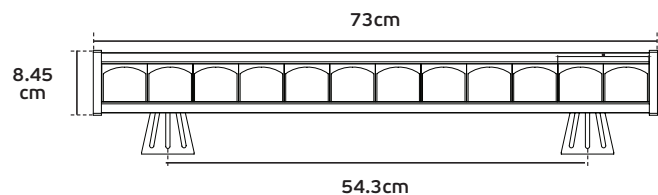

Details

Led light with 12 reflectors. Voltage 110-240V. Watt 24w. Beam angle 5.3°. CRI>80. IP Rating IP66. Type of Led CREE XPG-3. No Dimmable. Lifetime 20.000 hrs. Working temperature -40° ~ 50°C. Material Aluminium. Driver Meanwell. 3-5 years guarantee.