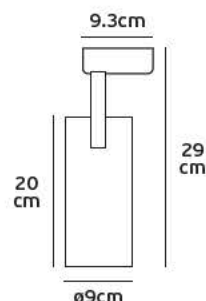

VK/04121
12°

Product Models

Code	Model	Box
64174-260128	VK/04121/W/W/12 □ White. 3000K. 2.700lm. 30w. 12°. CRI>80	15pcs
64174-261128	VK/04121/W/C/12 □ White. 4000K. 2.700lm. 30w. 12°. CRI>80	15pcs
64174-262128	VK/04121/B/W/12 ■ Black. 3000K. 2.700lm. 30w. 12°. CRI>80	15pcs
64174-263128	VK/04121/B/C/12 ■ Black. 4000K. 2.700lm. 30w. 12°. CRI>80	15pcs

Details

Voltage 220-240V. Watt 20w. Type of LED COB Citizen. Beam angle 12°. Clicks 25.000. Working temperature -25°C→ 45°C. Lifetime 35.000hrs. 3-phase adapter. Material Aluminium.

IP20. 30w.

5 years guarantee

VK/04121
24°

Product Models

Code	Model	Box
64174-264128	VK/04121/W/W/24 □ White. 3000K. 2.700lm. 30w. 24°. CRI>80	15pcs
64174-265128	VK/04121/W/C/24 □ White. 4000K. 2.700lm. 30w. 24°. CRI>80	15pcs
64174-266128	VK/04121/B/W/24 ■ Black. 3000K. 2.700lm. 30w. 24°. CRI>80	15pcs
64174-267128	VK/04121/B/C/24 ■ Black. 4000K. 2.700lm. 30w. 24°. CRI>80	15pcs

Details

Voltage 220-240V. Watt 20w. Type of LED COB Citizen. Beam angle 24°. Clicks 25.000. Working temperature -25°C→ 45°C. Lifetime 35.000hrs. 3-phase adapter. Material Aluminium.

IP20. 30w.

5 years guarantee