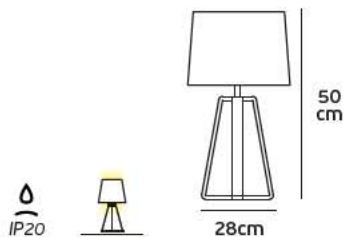

Details

Voltage 240V. Max watt 40w. Lampholder E27. Material Wood, metal, TC shade.

IP20. E27.