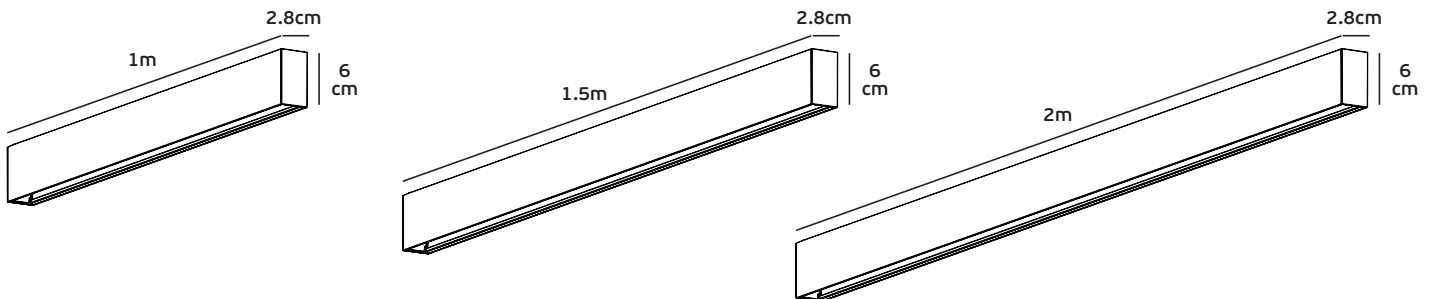

VK/04360TR/S/.../B

Product Models

Code	Model	Box
71164-078721	VK/04360TR/S/1/B ■ Black. 48V. 1m. (L100.4cm)	1pc
71164-079721	VK/04360TR/S/1.5/B ■ Black. 48V. 1.5m. (L150.4cm)	1pc
71164-080721	VK/04360TR/S/2/B ■ Black. 48V. 2m. (L200.4cm)	1pc

surface/pendant

Details

Magnetic surface mounted track line 48V. Length 1-2m. IP Rating IP20.
Working temperature < 45°C. Material Aluminium. Must be install VK/04361 to work.

IP20.

surface

pendant