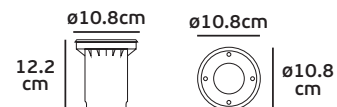

VK/01096

Product Models

Code	Model	Box
74168-264997	VK/01096/MC ■ Nickel Mat. GU10. Max 28w.	1pc

Details

Voltage 240V. Max watt 28w. Par16. Material Die casting aluminium + glass. Use In ground.

IP67. GU10.