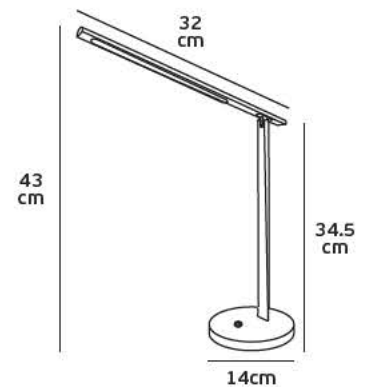

Details

Voltage 220-240V. Watt 7w. CRI>80. Type of LED SMD. Working temperature -25°C→ 45°C. Lifetime 25.000hrs. Clicks 25.000. Material ABS, PC. 2 years guarantee.

IP20. 7w.