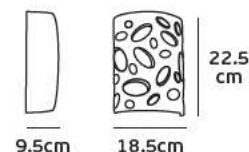

Details

Voltage 240V. Max watt 40w. E14. Material Gypsum. Possibility to paint.