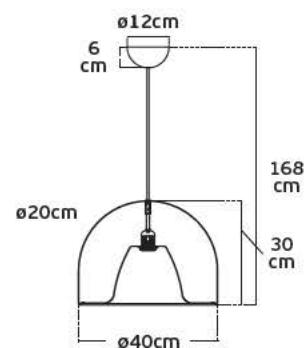

VK/04392/PE

Product Models

Code	Model	Box
75169-019741	VK/04392/PE/B ■ Black shade + canopy. E27. Max 40w.	1pc
75169-020741	VK/04392/PE/BL ■ Blue shade + canopy. E27. Max 40w.	1pc
75169-021741	VK/04392/PE/G ■ Grey shade + canopy. E27. Max 40w.	1pc
75169-022741	VK/04392/PE/GD ■ Gold shade + canopy. E27. Max 40w.	1pc

Details

Pendant Light 220-240V. Max watt 40w. IP Rating IP20. Working temperature -20°C → 45°C.
Material Metal shade, black textile cable, metal canopy.

IP20. E27.