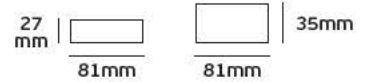

Details

Voltage 12-48V. Output 350mA. Material Plastic. Dimmable. 2 years guarantee.

IP20/IP66. 350mA.