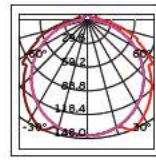

VK/04369/B

Product Models

Code	Model	Box
71164-103721	VK/04369/B ■ Black sand. 3000K. 535lm. 9w. bridgelux. led. 110°. CRI>90	1pc

Details

Led magnetic track light DC driver 48V (included). Watt 9w. CRI>90. IP Rating IP20
Type of Led [bridgelux](#). 2835 with driver. Dimmable 1-10V. Lifetime 50.000 hrs
Working temperature < 45°C. Material Aluminium. 2 years guarantee.

IP20. 9w.