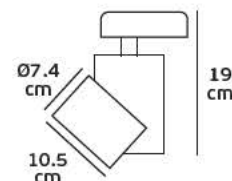

VK/04020

Product Models

Code	Model	Box
64174-199128	VK/04020/W/W/24 □ White. 3000K. 1.200lm. 15w. 24°. CRI>80	1pc
64174-200128	VK/04020/W/C/24 □ White. 4000K. 1.350lm. 15w. 24°. CRI>80	1pc
64174-201128	VK/04020/B/W/24 ■ Black. 3000K. 1.200lm. 15w. 24°. CRI>80	1pc
64174-202128	VK/04020/B/C/24 ■ Black. 4000K. 1.350lm. 15w. 24°. CRI>80	1pc
64174-203128	VK/04020/G/W/24 ■ Grey. 3000K. 1.200lm. 15w. 24°. CRI>80	1pc
64174-204128	VK/04020/G/C/24 ■ Grey. 4000K. 1.350lm. 15w. 24°. CRI>80	1pc

Details

Voltage 220-240V. Watt 15w. Type of LED COB Citizen. Beam angle 24°. Clicks 25.000. Working temperature -25°C → 45°C. Lifetime 50.000hrs. 3-phase adapter. Material Aluminium.

IP20. 15w.

5 years guarantee

VK/04020/C/24

VK/04021

Product Models

Code	Model	Box
64174-205128	VK/04021/W/W/36 □ White. 3000K. 2.400lm. 30w. 36°. CRI>80	1pc
64174-206128	VK/04021/W/C/36 □ White. 4000K. 2.700lm. 30w. 36°. CRI>80	1pc
64174-207128	VK/04021/B/W/36 ■ Black. 3000K. 2.400lm. 30w. 36°. CRI>80	1pc
64174-208128	VK/04021/B/C/36 ■ Black. 4000K. 2.700lm. 30w. 36°. CRI>80	1pc
64174-209128	VK/04021/G/W/36 ■ Grey. 3000K. 2.400lm. 30w. 36°. CRI>80	1pc
64174-210128	VK/04021/G/C/36 ■ Grey. 4000K. 2.700lm. 30w. 36°. CRI>80	1pc

Details

Voltage 220-240V. Watt 30w. Type of LED COB Citizen. Beam angle 36°. Clicks 25.000. Working temperature -25°C → 45°C. Lifetime 50.000hrs. 3-phase adapter. Material Aluminium.

IP20. 30w.

5 years guarantee