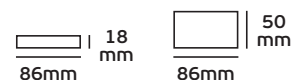

Details

Voltage 12/24V. Output 1 channel-3A. Watt 36/72w. Material Aluminium. Dimmable DMX 512. 2 years guarantee.

IP20. 12/24V.