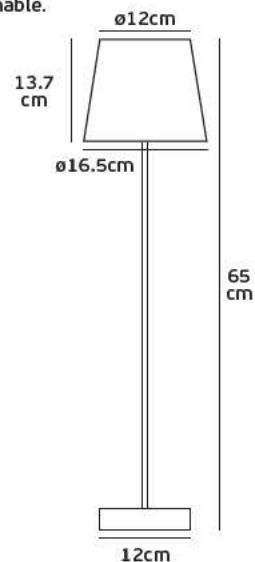

VK/02134

Product Models

Code	Model	Box
75169-366694	VK/02134/AN/W ■ Anthracite. 3000K. 565lm. 7w. 47°. CRI>84	4pcs
75169-365694	VK/02134/W/W □ White. 3000K. 565lm. 7w. 47°. CRI>84	4pcs

Details

AC Driver 220-240V (Included). Watt 7w. Beam Angle 47°. CRI>84. Type of Led CREE. Lifetime 30.000hrs. Working temperature -20°C→50°C. No Dimmable. Material Aluminium diecast, PC. 2 years guarantee.

IP65. 7w.