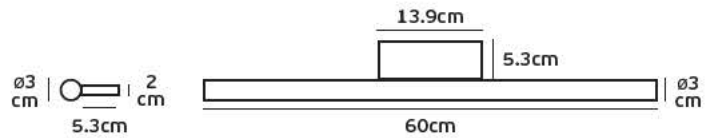

Details

Led magnetic track light DC driver 48V (included). Watt 13w. CRI>90. IP Rating IP20. Type of Led [bridgelux. 2835 with driver](#). Dimmable 1-10V. Lifetime 50.000 hrs Working temperature < 45°C. Material Aluminium. 2 years guarantee.

IP20. 13w.