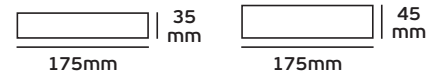

VK/DIM500-PWM
LED dimmer triac

Product Models

Code	Model	Box
12084-023016	VK/DIM500-PWM 230V. 500w. 230V.	10pcs

Details

Voltage **230V**. Output **230V**. Material **Plastic**. **Dimmable**. 2 years guarantee.

IP20. 230V.

VK/DM/24350
DMX Decoder

Product Models

Code	Model	Box
78000-501663	VK/DM/24350 1 ch-350mA. 1-12w. 12-48V.	10pcs

Details

Voltage **12-48V**. Output **1 channel-350mA**. Watt **1-12w**. Material **Aluminium**. **Dimmable**. 2 years guarantee.

IP20. 350mA.

VK/DM/24700
DMX Decoder

Product Models

Code	Model	Box
78000-502663	VK/DM/24700 1 ch-700mA. 3-36w. 12-48V.	10pcs

Details

Voltage **12-48V**. Output **1 channel-700mA**. Watt **3-36w**. Material **Aluminium**. **Dimmable**. 2 years guarantee.

IP20. 700mA.