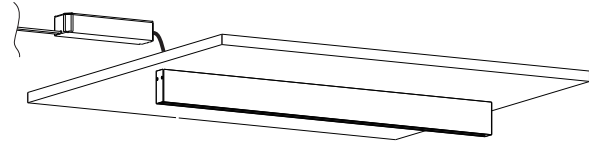

**Οδηγίες εγκατάστασης κρεμοστής μαγνητικής ράγας 48V**

**6. Hanging magnetic track installation diagram 48V**

6a. Fix the ceiling box and ceiling terminal by screws first

6b. Connect output end of power supply to the cable of magnetic track (Install hanging fixture first, then tightening the screws)