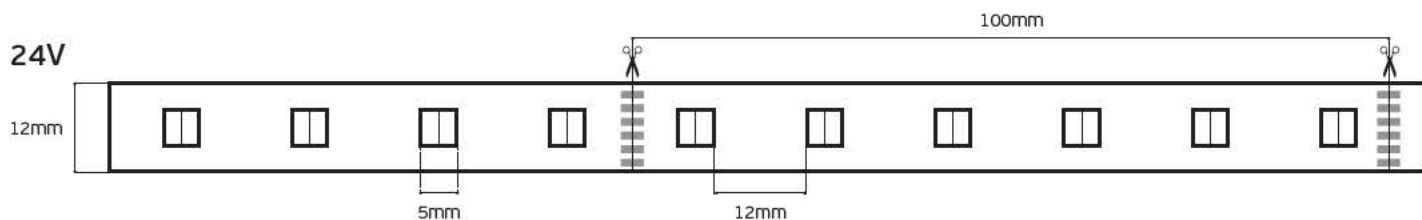

VK/24/5050/CCT/60

Product Models

Code	Model	IP	V	Color	lm/m	CRI	W/m	Box
78001-693724	VK/24/5050/CCT/60	IP20	24V	2400K+6000K (RGB+WW)	800-950lm/m	CRI>90	18w/m	5m/roll
78001-694724	VK/24/5050W/CCT/60	IP65	24V	2400K+6000K (RGB+WW)	800-950lm/m	CRI>90	18w/m	5m/roll

Details

Led type SMD 2835. Watt 18w/m. Led qty 60pcs/m. Tape on back 3M. Working temperature -10°C → 40°C. Storage temperature -20°C → 60°C.

5 years guarantee