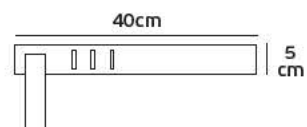

Wall lights LED

VK/04231/40/L

Product Models

Code	Model	Box
64171-264727	VK/04231/W/W/40/L □ White. 3200K. 690lm. 3w & 2x6w. 25°. CRI>70.	1pc
64171-265727	VK/04231/B/W/40/L ■ Black. 3200K. 690lm. 3w & 2x6w. 25°. CRI>70.	1pc

Details

Voltage 220-240V. Watt 3w & 12w. CRI>70. Type of LED SMD Samsung 3535/Edison 2835.
Beam angle 25°. No dimmable. Lifetime 30.000hrs.
Working temperature -20°C → 45°C. Material Aluminium, iron, acrylic. 2 years guarantee.

IP20. 3w & 2x6w.