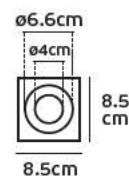

VK/03208

Product Models

Code	Model	Box
64173-104121	VK/03208/W □ White. GU5.3. Max 35w.	100pcs
64173-102121	VK/03208/B ■ Black. GU5.3. Max 35w.	100pcs

Details

Voltage 12V. Max watt 35w. MR16. Material Die cast aluminium.

IP65. 12V.