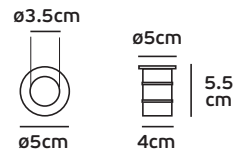

VK/01052

Product Models

Code	Model	Box
74168-170677	VK/01052/MC ■ Brushed Chrome. GU10. Max 35w.	1pc

Details

Voltage 240V. Max watt 35w. GU10. Material Aluminium/Stainless 316.

⏚ ⚡ IP65. GU10.

VK/01054

Product Models

Code	Model	Box
74168-146677	VK/01054/MC ■ Brushed Chrome. Module Led (NOT included). Max 35w.	10pcs

Details

Voltage 350mA-700mA. Max watt 35w. Module Led. Material Aluminium/Stainless 316.

⏚ ⚡ IP65. Module Led

VK/01054/70

Product Models

Code	Model	Box
74168-240677	VK/01054/70/MC ■ Brushed Chrome. GU10. Max 35w.	10pcs

Details

Voltage 240V. Max watt 35w. GU10. Material Aluminium/Stainless 316.

⏚ ⚡ IP65. GU10

Mini lamp MR11-GU10 is placed, not included