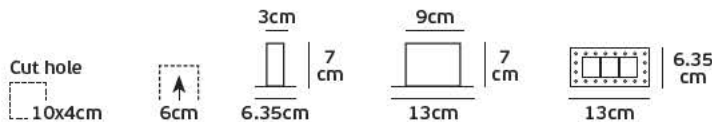

VK/04266TR/3

Product Models

Code	Model	Box
71164-054721	VK/04266TR/W/3/W □ White. 3000K. 6w. <i>bridgelux</i>. led. 429lm. 8°. CRI>90	10pcs
71164-055721	VK/04266TR/W/3/C □ White. 4000K. 6w. <i>bridgelux</i>. led. 429lm. 8°. CRI>90	10pcs
71164-052721	VK/04266TR/B/3/W ■ Black. 3000K. 6w. <i>bridgelux</i>. led. 429lm. 8°. CRI>90	10pcs
71164-053721	VK/04266TR/B/3/C ■ Black. 4000K. 6w. <i>bridgelux</i>. led. 429lm. 8°. CRI>90	10pcs

Details

AC Driver 220-240V. Watt 6w. Beam Angle 8°. CRI>90. Type of Led *bridgelux*.
Lifetime 50.000hrs. Clicks 20.000. Working temperature < 45°C. Material Aluminium.
Magnet light. 2 years guarantee.

VK/04266TR/6

Product Models

Code	Model	Box
71164-058721	VK/04266TR/W/6/W □ White. 3000K. 12w. <i>bridgelux</i>. led. 694lm. 8°. CRI>90	10pcs
71164-059721	VK/04266TR/W/6/C □ White. 4000K. 12w. <i>bridgelux</i>. led. 694lm. 8°. CRI>90	10pcs
71164-056721	VK/04266TR/B/6/W ■ Black. 3000K. 12w. <i>bridgelux</i>. led. 694lm. 8°. CRI>90	10pcs
71164-057721	VK/04266TR/B/6/C ■ Black. 4000K. 12w. <i>bridgelux</i>. led. 694lm. 8°. CRI>90	10pcs

Details

AC Driver 220-240V. Watt 12w. Beam Angle 8°. CRI>90. Type of Led *bridgelux*.
Lifetime 50.000hrs. Clicks 20.000. Working temperature < 45°C. Material Aluminium.
Magnet light. 2 years guarantee.