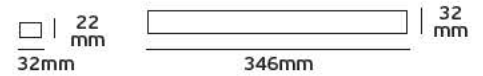

Oti Dali 160w

Product Models

Code	Model	Input	Output	Channels	Box
78000-472019	VK/Oti Dali 160w	69A	160w	2 channels	20pcs

Details

Voltage 220-240V. AC198-264V. Watt 160w. Dimmable. IP Rating IP20. Working temperature -20°C → 60°C. Lifetime 50.000hrs. Material Plastic housing. 5 years guarantee.

IP20. 160w.