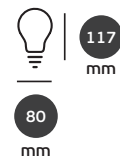

VK/05110   Milky

Code	Model	Base	Watt	Dimm	Kelvin	Lumen	Box
03045-188664	VK/05110/E/MK/W	E27	7w		2700K	650lm	50
03045-198664	VK/05110/E/MK/D	E27	7w		6500K	670lm	50

Voltage 220-240	COB 1030	360° 	CRI Ra>80	15k hrs	30k clicks	A+ 	-20°C 40°C 	Glass 	Alu 	7W > 52W	IP20 	2