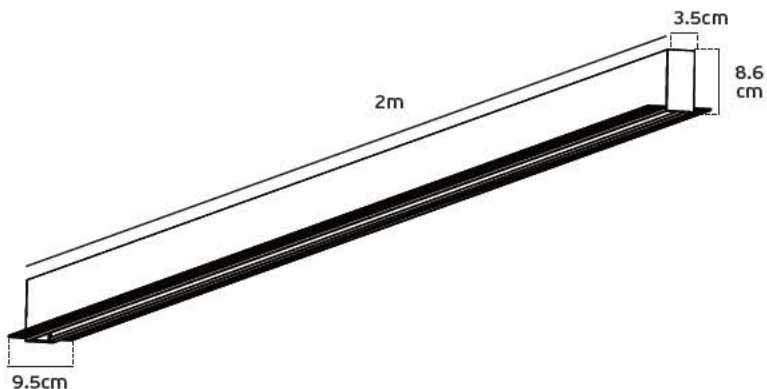

4d. Apply plaster on the track