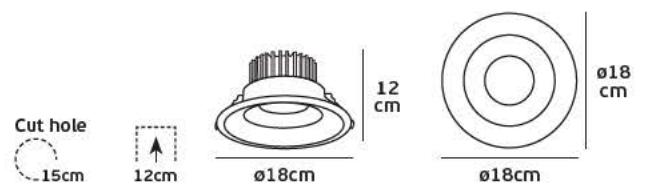

Details

AC Driver 85-256V (Included). Watt 30w. Beam Angle 24°, 36°-40°, 36°. CRI>90.
Type of Led TOYONIA. Lifetime 50.000hrs. Clicks 20.000. Working temperature -20°C ~ 45°C.
Material Aluminium, plastic. Adjustable. 2 years guarantee.

IP65. 30w.