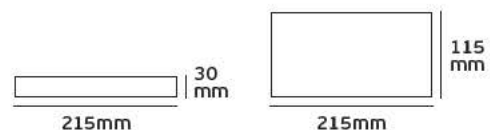

Details

Voltage 100-240V. Watt 200w. Material Metallic. 3 years guarantee.

IP20. 200w.