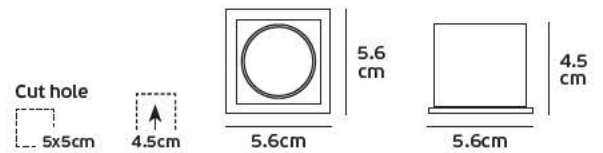

Details

AC Driver 220-240V (Included). Watt 5w. CRI>90. Beam Angle 35°. Type of Led *bridgelux*. 5050. Working temperature < 45°C. Lifetime 50.000hrs. Clicks 50.000. Material Aluminium. 2 years guarantee.

IP20. 5w.