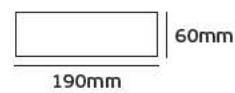

## Details

Voltage 180-240V. Watt 100w. Material Metallic. 2 years guarantee.

IP67. 100w.