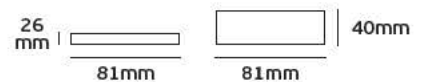

Details

Voltage 12-24V. Output 3 channels x 5A. Material Aluminium. Dimmable. 2 years guarantee.

IP20. 3ch. x 5A.