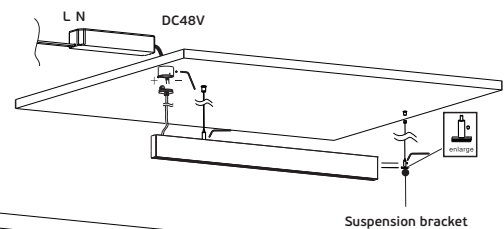

**Οδηγίες εγκατάστασης κρεμοστής μαγνητικής ράγας 48V**

**6. Hanging magnetic track installation diagram 48V**

6a. Fix the ceiling box and ceiling terminal by screws first

6b. Connect output end of power supply to the cable of magnetic track (Install hanging fixture first, then tightening the screws)