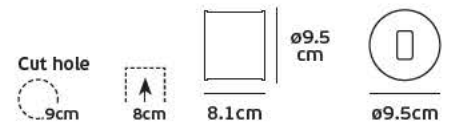

Details

AC Driver 200-240V (Included). Watt 3w. Beam Angle 62°. CRI>80. Type of Led CREE XBD. Lifetime 30.000hrs. Working temperature -20°C→45°C. No Dimmable. Material Aluminium. Steel. 2 years guarantee.

IP65. 3w.