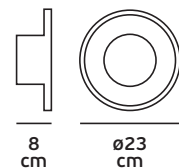

VK/09008

Product Models

Code	Model	Box
64174-227131	VK/09008 □ White. G53/R111. Max 50w.	6pcs

Details

Voltage 12V. Max watt 50w. G53/R111. Material Gypsum. Possibility to paint.

IP20. G53/R111.

VK/09007

Product Models

Code	Model	Box
64174-226131	VK/09007 □ White. G53/R111. Max 50w.	6pcs

Details

Voltage 12V. Max watt 50w. G53/R111. Material Gypsum. Possibility to paint.

IP20. G53/R111.

VK/09078

Product Models

Code	Model	Box
64174-317131	VK/09078 □ White. G53/R111. Max 50w.	8pcs

Details

Voltage 12V. Max watt 50w. G53/R111. Material Gypsum. Possibility to paint.

IP20. G53/R111.