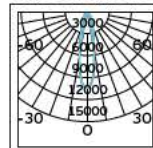

VK/04121/C/24