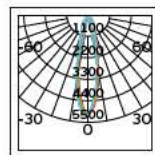

VK/04020/C/24