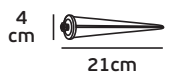

**Box**  
10pcs

**Details**  
Material Brass.

*outdoor inground lights*

VK/02129/1