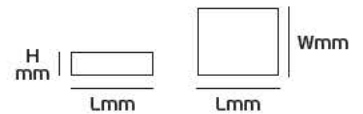

## Details

Voltage 180-240V. Watt 150w, 240w. Material Metallic. 2 years guarantee.

IP20. 150/240w.