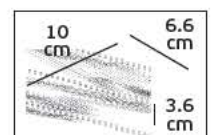

VK/28B/R

Product Models

Code	Model	Box
71164-049111	VK/28B/S/R ■ Silver. Right L-shape. Aluminium, plastic.	10pcs
71164-050111	VK/28B/W/R □ White. Right L-shape. Aluminium, plastic.	10pcs
71164-051111	VK/28B/B/R ■ Black. Right L-shape. Aluminium, plastic.	10pcs

Details

Right L-shape connector to connect two track sections at a 90° angle.
Material Aluminium, plastic.

VK/29B

Product Models

Code	Model	Box
71164-016111	VK/29B/S ■ Silver. "+" connector. Aluminium, plastic.	10pcs
71164-017111	VK/29B/W □ White. "+" connector. Aluminium, plastic.	10pcs
71164-018111	VK/29B/B ■ Black. "+" connector. Aluminium, plastic.	10pcs

Details

"+" connector to connect four track sections into a cross configuration.
Material Aluminium, plastic.

VK/30B

Product Models

Code	Model	Box
71164-028111	VK/30B/S ■ Silver. Flexible connector. Aluminium, plastic.	10pcs
71164-029111	VK/30B/W □ White. Flexible connector. Aluminium, plastic.	10pcs
71164-030111	VK/30B/B ■ Black. Flexible connector. Aluminium, plastic.	10pcs

Details

Flexible connector to connect two track sections at any angle up to 180°.
Material Aluminium, plastic.

VK/32B/L1

Product Models

Code	Model	Box
71164-052111	VK/32B/S/L1 ■ Silver. Left "T" connector. Aluminium, plastic.	10pcs
71164-053111	VK/32B/W/L1 □ White. Left "T" connector. Aluminium, plastic.	10pcs
71164-054111	VK/32B/B/L1 ■ Black. Left "T" connector. Aluminium, plastic.	10pcs

Details

Left "T" connector to connect three track sections into a T configuration.
Material Aluminium, plastic.