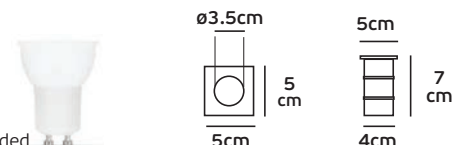

Mini lamp MR11-GU10 is placed, not included