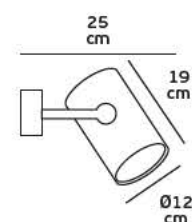

VK/04351G/WA

Product Models

Code	Model	Box
64174-511269	VK/04351G/WA/W □ White. GU10. Max 35w.	1pc
64174-707269	VK/04351G/WA/B ■ Black. GU10. Max 35w.	1pc
64174-708269	VK/04351G/WA/GD ■ Gold. GU10. Max 35w.	1pc

Details

Voltage 240V. Max watt 35w. GU10/Par16. Working temperature -20°C ~ 40°C. Material Aluminium.

IP20. GU10.

VK/04053WA

Product Models

Code	Model	Box
64174-420269	VK/04053WA/B/L ■ Black. GU10. Max 50w.	1pc
64174-421269	VK/04053WA/W/L □ White. GU10. Max 50w.	1pc
64174-422269	VK/04053WA/G/L ■ Grey. GU10. Max 50w.	1pc
64174-423269	VK/04053WA/AN/L ■ Anthracite. GU10. Max 50w.	1pc
64174-424269	VK/04053WA/MC/L ■ Brushed chrome. GU10. Max 50w.	1pc

Details

Voltage 240V. Max watt 50w. GU10/R111. Material Aluminium. IP Rating IP20.

IP20. GU10.