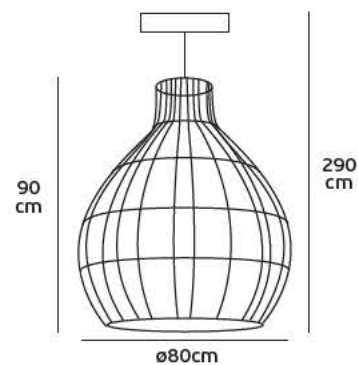

VK/03146PE/80

Product Models

Code	Model	Color	Socket	Power	Box
75169-479724	VK/03146PE/80	■ Brown light	E27	Max 40w	1pc

Details

Voltage 240V. Max watt 40w. E27. Working temperature -20°C ~ 40°C. Cable 2 m white cable + white ceiling plate. Material Rattan, metal.

IP20. E27.