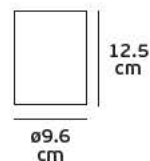

Details

Voltage 240V. Max watt 35w. GU10/Par16. Working temperature -20°C ~ 40°C.
Material Aluminium.

IP20. GU10.