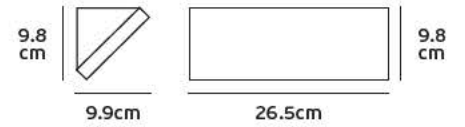

VK/02067

Product Models

Code	Model	Box
75169-333692	VK/02067/G/C ■ Grey, 4000K, 700lm, 12w, 120°. CRI>80	10pcs

Details

Voltage 230V. Watt 12w. CRI>80. Type of Led SMD 2835. Beam Angle 120°. Lifetime 30.000hrs. No Dimmable. Working temperature -20°C→45°C. Material ABS & PC housing and PC diffuser. 2 years guarantee.

IP65. 12w.

VK/02068

Product Models

Code	Model	Box
75169-334692	VK/02068/G/C ■ Grey, 4000K, 1.500lm, 24w, 120°. CRI>80	6pcs

Details

Voltage 230V. Watt 24w. CRI>80. Type of Led SMD 2835. Beam Angle 120°. Lifetime 30.000hrs. No Dimmable. Working temperature -20°C→45°C. Material ABS & PC housing and PC diffuser. 2 years guarantee.

IP65. 24w.