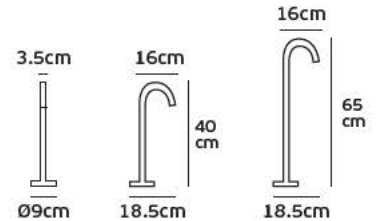

Details

AC Driver 100-240V (Included). Watt 4w. Beam Angle 70°. CRI>84. Type of Led CREE 1340. Working temperature -20°C→45°C. Lifetime 30.000hrs. No Dimmable. Material Aluminium. 2 years guarantee.

IP65. 4w.