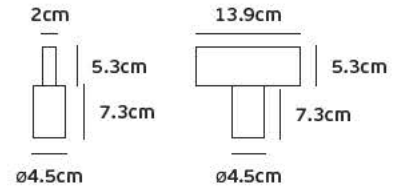

Details

Led magnetic track light DC driver 48V (included). Watt 3w. CRI>90. IP Rating IP20
Type of Led with driver. Dimmable 1-10V. Lifetime 50.000 hrs
Working temperature < 45°C. Material Aluminium. 2 years guarantee.

IP20. 3w.