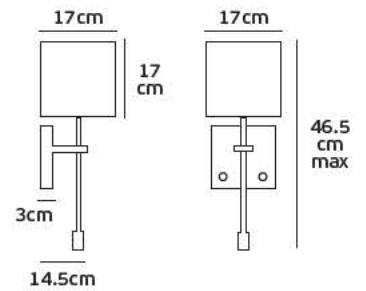

VK/04032

Product Models

Code	Model	Box
64171-025171	VK/04032/MC/W □ White shade. Nickel. 1w. E14.	10pcs
64171-024171	VK/04032/MC/B ■ Black shade. Nickel. 1w. E14.	10pcs

Details

Voltage 240V. Watt 1w. Lampholder E14. Max watt 42w. Working temperature -20°C→ 45°C. Material Aluminium, metal, TC shade (included). IP Rating IP20.

IP20. 1w & E14.

VK/04033

Product Models

Code	Model	Box
64171-027171	VK/04033/MC/W □ White shade. Nickel mat. 1w. E14.	10pcs
64171-026171	VK/04033/MC/B ■ Black shade. Nickel mat. 1w. E14.	10pcs

Details

Voltage 240V. Watt 1w. Lampholder E14. Max watt 42w. Working temperature -20°C→ 45°C. Material Aluminium, metal, TC shade (included). IP Rating IP20.

IP20. 1w & E14.