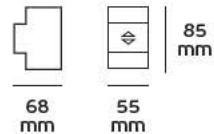

LD-250W-RF
Dimmer button-remote controller MASTER

Product Models

Code	Model	Box
12083-919002	LD-250W-RF 1 ch 21A. 252/504w. 12/24V.	1pc

Details
Voltage 12-24V. 252/504w. Material Plastic. Dimmable. 2 years guarantee.

IP20. 252/504w.

DM-400B-RF
Dimmer button-remote controller MASTER

Product Models

Code	Model	Box
12083-920002	DM-400B-RF 1 ch. 400w. 230V.	1pc

Details
Voltage 230V. 400w. Material Plastic. Dimmable. 2 years guarantee.

IP20. 400w.

DM-DGL/B
Rail Triac-Digital Dimmer

Product Models

Code	Model	Box
12084-027338	DIM-DGL/B 1000w. 180-230V.	1pc

Details
Voltage 180-230V. 700w. Material Plastic. Dimmable. 2 years guarantee.

IP20. 700w.

RF-CTRL
Remote controller MASTER

Product Models

Code	Model	Box
12083-921002	RF-CTRL 433.92MHz. 1 ch. 230V.	1pc

Details
Voltage 230V. Material Plastic. Dimmable. 2 years guarantee.

IP20. 230V.