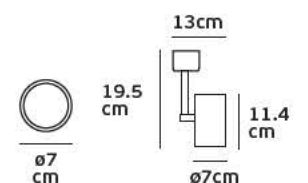

VK/04043WA

Product Models

Code	Model	Box
64174-304269	VK/04043WA/W □ White. GU10. Max 35w.	1pc
64174-302269	VK/04043WA/B ■ Black. GU10. Max 35w.	1pc
64174-305269	VK/04043WA/VE ■ Venge. GU10. Max 35w.	1pc
64174-303269	VK/04043WA/MC ■ Brushed chrome. GU10. Max 35w.	1pc

Details

Voltage 240V. Max watt 35w. GU10/Par16. Material Aluminium. IP Rating IP20.

IP20. GU10.

VK/03094CE

Product Models

Code	Model	Box
64174-011108	VK/03094CE/BGD ■ Black+Gold. GU10. Max 35w.	24pcs

Details

Voltage 240V. Max watt 35w. GU10/Par16. Working temperature -20°C ~ 40°C. Material Aluminium.

IP20. GU10.