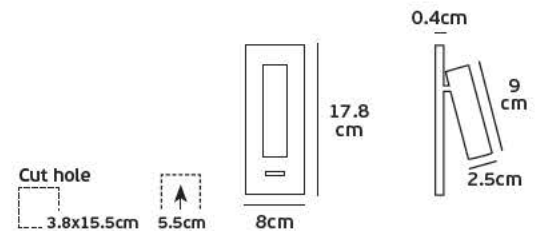

VK/04176

Product Models

Code	Model	Box
64171-069126	VK/04176/WA/B/W ■ Black matt. 3000K. 110lm. 3w. 30°. CRI>80.	10pcs
64171-068126	VK/04176/WA/W/W □ White. 3000K. 110lm. 3w. 30°. CRI>80.	10pcs

Details

AC 100-265V Driver (Included). Watt 3w. CRI>80. Beam Angle 30°. Type of Led CREE. Working temperature -20°C→ 40°C. Lifetime 50.000hrs. Material Aluminium. USB charger. 2 years guarantee.

VK/04177

Product Models

Code	Model	Box
64171-071126	VK/04177/WA/B/W ■ Black matt. 3000K. 110lm. 3w. 30°. CRI>80.	10pcs
64171-070126	VK/04177/WA/W/W □ White. 3000K. 110lm. 3w. 30°. CRI>80.	10pcs

Details

AC 100-265V Driver (Included). Watt 3w. CRI>80. Beam Angle 30°. Type of Led 3535. Working temperature -20°C→ 40°C. Lifetime 30.000hrs. Material Aluminium. USB charger. 3 years guarantee.