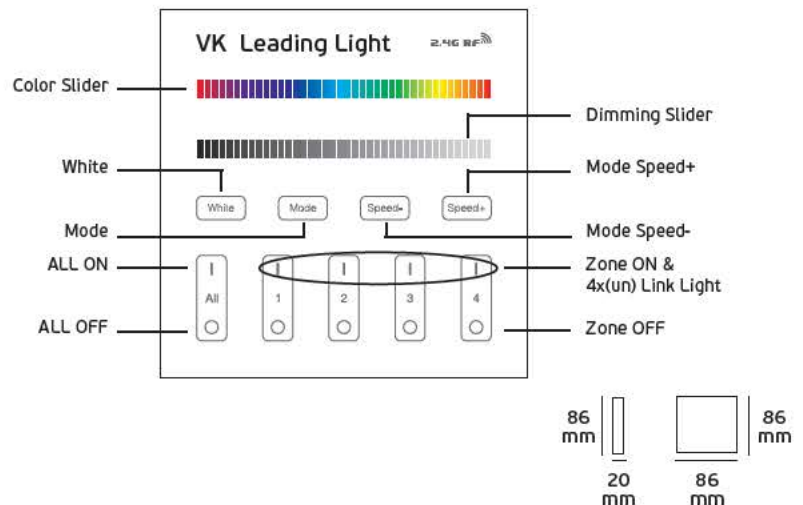

Details

Voltage 3V. Frequency 2.4GHz. Transmission power 6dBm. Working temperature -20°C → 60°C Distance 30m. Material Plastic. Dimmable RGB+W. 2 years guarantee.

IP20
RGB+W