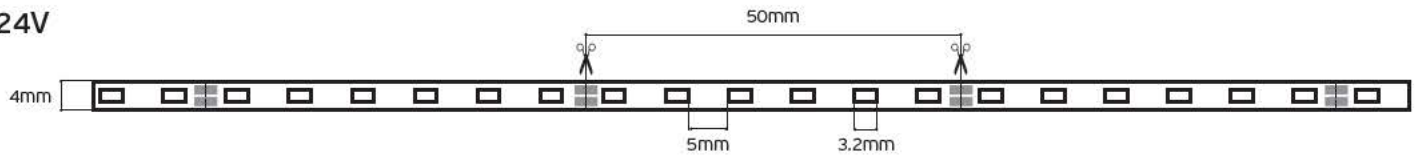

*Details*

Led type **SMD 2835**. Watt **9.69w/m**. Led qty **120pcs/m**. CRI>80. Tape on back **3M**. Working temperature **-25°C → 60°C**. Storage temperature **-40°C → 80°C**. 2 years guarantee.

24V

IP20. 9.69w/m. 24V