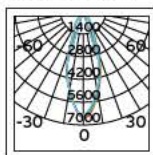

Details

Voltage 220-240V. Watt 30w. Type of LED COB Epistar. Beam angle 36°. Working temperature -25°C→ 45°C. Lifetime 35.000hrs. 3-phase adapter. Material Aluminium. 2 years guarantee.

IP20. 30w.

VK/04117/W/36