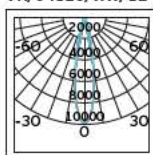

Details

Voltage 220-240V. Watt 20w. Type of LED COB Citizen. Beam angle 12°. Clicks 25.000. Working temperature -25°C→ 45°C. Lifetime 35.000hrs. 3-phase adapter. Material Aluminium.

IP20. 20w.

5 years guarantee

VK/04120/W/W/12