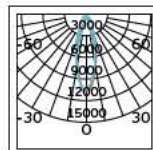

VK/04118/C/36