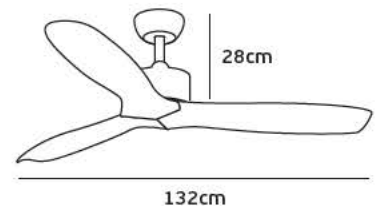

VK/04235/AIR/WOOD

VK/04235/AIR/L-WOOD