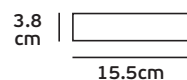

Details

Power box. Voltage AC 100-240V, DC 24V. Power 75w. Working temperature <45°C. Hours 50.000hrs. Material Stainless steel+iron. Use environment: Concrete/Cement ceiling or wall. 2 years guarantee.

IP20. 75w.