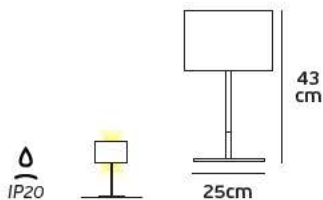

Details

Voltage 240V. Max watt 40w. Lampholder E27. Material Wood, metal, TC shade.

IP20. E27.