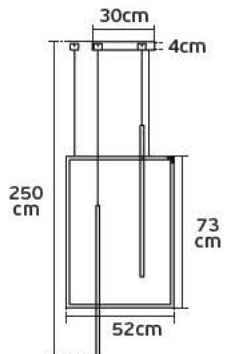

Details

Led Pendant Light 220V. Watt 100w. CRI>80. IP Rating IP20. Type of Led Epistar.
Driver Mean well. Dimmable No. Lifetime 50.000hrs. Working temperature -20°C → 60°C.
Material Aluminium+acrylic. 3 years guarantee.

IP20. 100w.