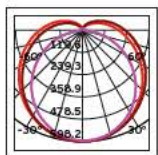

Details

Led magnetic track light DC driver 48V (included). Watt 28w. CRI>90. IP Rating IP20 Type of Led [bridgelux](#). 2835 with driver. Dimmable 1-10V. Lifetime 50.000 hrs Working temperature < 45°C. Material Aluminium. 2 years guarantee.