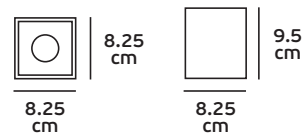

VK/03083CE

Product Models

Code	Model	Box
75169-229108	VK/03083CE/COP ■ Copper. GU10. Max 35w.	20pcs

Details

Voltage 240V. Max watt 35w. GU10/Par16. Working temperature -20°C ~ 40°C.
Material Aluminium.

IP20. GU10.