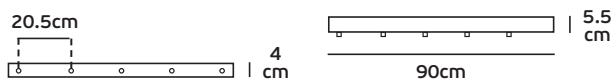

Details

Voltage 220-240V. IP Rating IP20. Working temperature -20 ~ 45°C. Material Iron. Canopy with driver (5 heads) HBL, 31-36w, 25-30Vdc, 1.200Ma. 3 years guarantee.

IP20. 5 heads.