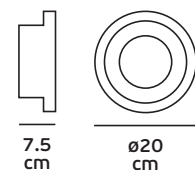

VK/09008

Product Models

Code	Model	Box
64174-227131	VK/09008 □ White. G53/R111. Max 50w.	6pcs

Details

Voltage 12V. Max watt 50w. G53/R111. Material Gypsum. Possibility to paint.

IP20. G53/R111.

VK/09007

Product Models

Code	Model	Box
64174-226131	VK/09007 □ White. G53/R111. Max 50w.	6pcs

Details

Voltage 12V. Max watt 50w. G53/R111. Material Gypsum. Possibility to paint.

IP20. G53/R111.

VK/09078

Product Models

Code	Model	Box
64174-317131	VK/09078 □ White. G53/R111. Max 50w.	8pcs

Details

Voltage 12V. Max watt 50w. G53/R111. Material Gypsum. Possibility to paint.

IP20. G53/R111.