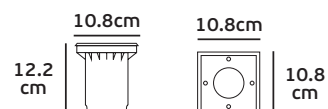

Details

Voltage 240V. Max watt 28w. Par16. Material Die casting aluminium + glass. Use In ground.

IP67. GU10.