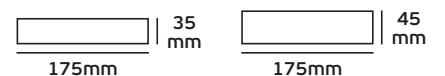

VK/DIM500-PWM
LED dimmer triac

Product Models

Code	Model	Box
12084-023016	VK/DIM500-PWM 230V. 500w. 230V.	10pcs

Details

Voltage **230V**. Output **230V**. Material **Plastic**. **Dimmable**. 2 years guarantee.

IP20. 230V.

VK/DM/24350
DMX Decoder

Product Models

Code	Model	Box
78000-501663	VK/DM/24350 1 ch-350mA. 1-12w. 12-48V.	10pcs

Details

Voltage **12-48V**. Output **1 channel-350mA**. Watt **1-12w**. Material **Aluminium**. **Dimmable**. 2 years guarantee.

IP20. 350mA.

VK/DM/24700
DMX Decoder

Product Models

Code	Model	Box
78000-502663	VK/DM/24700 1 ch-700mA. 3-36w. 12-48V.	10pcs

Details

Voltage **12-48V**. Output **1 channel-700mA**. Watt **3-36w**. Material **Aluminium**. **Dimmable**. 2 years guarantee.

IP20. 700mA.