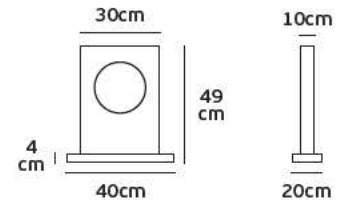

Details

AC Driver 220-240V (Included). Watt 6.5w. CRI>80. Type of Led CREE 1304.
Working temperature -20°C→45°C. No Dimmable. Material Concrete. 2 years guarantee.

IP65. 6.5w.