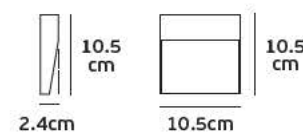

VK/02148

Product Models

Code	Model	Box
75169-328997	VK/02148/W/W □ White. 3000K. 22lm. 3w. CRI>80	1pc
75169-329997	VK/02148/AN/W ■ Anthracite. 3000K. 22lm. 3w. CRI>80	1pc

Details

Voltage 220-240V. Watt 3w. CRI>80. Type of Led SMD. Working temperature -20°C → 40°C. Lifetime 50.000hrs. No Dimmable. Material Die casting aluminium + PC.

IP54. 3w.

VK/02149

Product Models

Code	Model	Box
75169-330997	VK/02149/W/W □ White. 3000K. 22lm. 3w. CRI>80	1pc
75169-331997	VK/02149/AN/W ■ Anthracite. 3000K. 22lm. 3w. CRI>80	1pc

Details

Voltage 220-240V. Watt 3w. CRI>80. Type of Led SMD. Working temperature -20°C → 40°C. Lifetime 50.000hrs. No Dimmable. Material Die casting aluminium + PC. 2 years guarantee.

IP54. 3w.