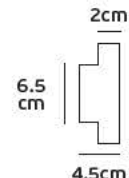

Details

AC Driver 220-240V (Included). Watt 10w. Beam Angle 348°. CRI>80. Type of Led SMD 2835. Lifetime 30.000hrs. No Dimmable. Working temperature -20°C→45°C. Material Aluminium. 2 years guarantee.

IP54. 10w.