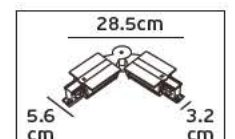

**Details**

Adjustable L-shape connector to connect  
two track sections end-to-end.  
Material Aluminium, plastic.

**VK/28R****Product Models**

Code	Model	Box
71164-023126	VK/28R/W □ White. L-shape connector. Aluminium, plastic.	50pcs
71164-024126	VK/28R/B ■ Black. L-shape connector. Aluminium, plastic.	50pcs