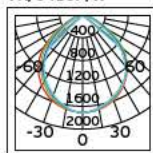

Details

Voltage 220-240V. Watt 45w. Type of LED SMD 2835. Beam angle 90°. Working temperature -25°C→ 45°C. Lifetime 50.000hrs. 3-phase adapter. Material Aluminium. 2 years guarantee.

IP20. 45w.

VK/04107/W