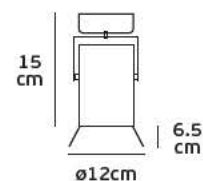

VK/04071G/R111

Product Models

Code	Model	Box
64174-393269	VK/04071G/R111/W □ White. GU10. Max 35w.	1pc
64174-385269	VK/04071G/R111/B ■ Black. GU10. Max 35w.	1pc

Details

Voltage 240V. Max watt 50w. R111. Material Aluminium. 3-phase adapter.

IP20. 240V.

VK/04071E

Product Models

Code	Model	Box
64174-392269	VK/04071E/PAR30/W □ White. E27. Max 50w.	1pc
64174-384269	VK/04071E/PAR30/B ■ Black. E27. Max 50w.	1pc

Details

Voltage 240V. Max watt 50w. PAR30. Material Aluminium. 3-phase adapter.

IP20. 240V.