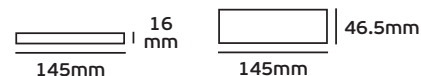

VK/10076/PD

Product Models

Code	Model	Box
78000-744720	VK/10076/PD 1x10A. 120-240w. 12-24V.	1pc

Details

Voltage 12-24V. Watt 120-240w. Working temperature -20°C → 50°C. Material Plastic. Dimmable. 2 years guarantee.

IP20. 120-240w.

VK/CV/DIM/DALI

Product Models

Code	Model	Box
78000-763019	VK/CV/DIM/DALI Automatic reversible. ~~120w~~ 120w. 10.5-24V.	20pcs

Details

Voltage 10.5-24V. Watt 120w. Working temperature -20°C → 50°C. Material Plastic. Dimmable. 5 years guarantee.

IP20. 120w.

VK/10077/DIN

Product Models

Code	Model	Box
78000-745720	VK/10077/DIN 4ch, 5A/ch. 240-720w. 12-36V.	1pc

Details

Voltage 12-36V. Watt 240-720w. I-in 10A. V-out 4x(12-36) VDC. I-out 4x5A. Pout 4x 60-180w Working temperature -20°C → 50°C. Material Plastic. Dimmable. 2 years guarantee.

IP20. 240-720w.