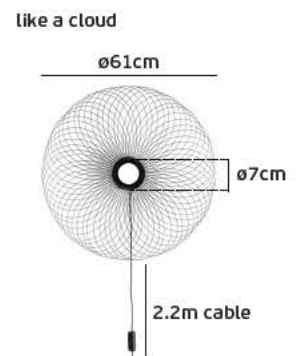

Details

AC 220-240V. Watt 8w. Cable Black textile with dimmer switch. Material Metal. 2 years guarantee.

Side light + Front light