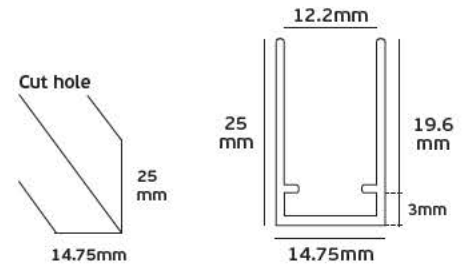

VK/08/19/AL

Product Models

Code	Model	Box
75165-261264	VK/08/19/AL Aluminium. 2.000x25x14.75mm	100pcs

Details

Charged per meter. Available 2m. Suits with LEDSTRIP Keiso VK/24/2835W/140/19 Material Aluminium.