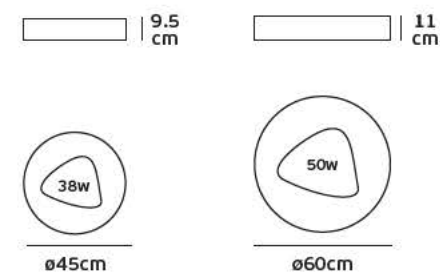

Details

AC 220-240V Driver (Included). Watt 38w/50w. Beam Angle 120°. Type of Led SMD Epistar 2835. Working temperature -20°C ~ 60°C. Lifetime 50.000hrs. Material PE. 2 years guarantee.

IP20. 38w./50w.