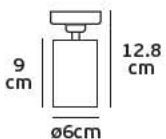

VK/04197TR/S

Product Models

Code	Model	Box
64174-945128	VK/04197TR/W/S □ White. GU10. Max 35w.	60pcs
64174-946128	VK/04197TR/B/S ■ Black. GU10. Max 35w.	60pcs
64174-947128	VK/04197TR/G/S ■ Grey. GU10. Max 35w.	60pcs

Details

Voltage 240V. Max watt 35w. Par16. Material Aluminium. 3-phase adapter.

IP20. 240V.

VK/03093TR

Product Models

Code	Model	Box
64174-009108	VK/03093TR/W □ White. GU10. Max 35w.	40pcs
64174-010108	VK/03093TR/B ■ Black. GU10. Max 35w.	40pcs

Details

Voltage 240V. Max watt 35w. Par16. Material Aluminium. 3-phase adapter.

IP20. 240V.