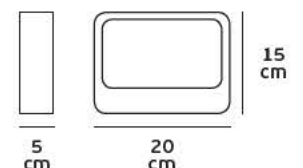

Details

AC Driver 220-240V (Included). Watt 5w. CRI>80. Beam Angle Diffuser light. Type of Led COB. No Dimmable. Lifetime 30.000 hrs. Working temperature < 45°C. Material Gypsum. Possibility to paint. 2 years guarantee.