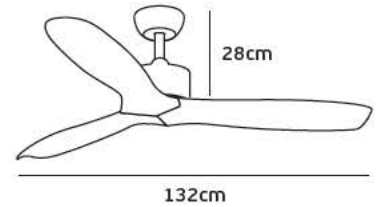

Ceiling Fans

VK/04241/AIR

Product Models

<u>Code</u>	<u>Model</u>	<u>Box</u>
77161-476724	VK/04241/AIR/W White. 65w.	1pc

Details

Voltage 220-240V. Power 65w. Material Aluminium + Wood. IP Rating IP20.

Included Remote
& wall control

VK/04235/AIR

Product Models

<u>Code</u>	<u>Model</u>	<u>Box</u>
77161-474724	VK/04235/AIR/WOOD Wood. 65w.	1pc
77161-477724	VK/04235/AIR/L-WOOD Light Wood. 65w.	1pc

Details

Voltage 220-240V. Power 65w. Material Aluminium + Wood. IP Rating IP20.

Included Remote
& wall control

VK/04235/AIR/WOOD

VK/04235/AIR/L-WOOD