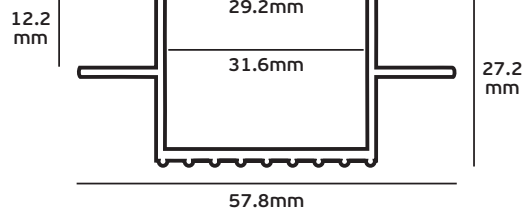

Charged **per meter**. Available 2m.  
Material Aluminium.

1 πλακέτα LED

2 σειρές LEDSTRIP

VK/K01

Product Models

Code	Model	Box
75165-039264	VK/K01/CL Clear. 2.000x16x4.5mm	100pcs
75165-062264	VK/K01/W Frost. 2.000x16x4.5mm	100pcs