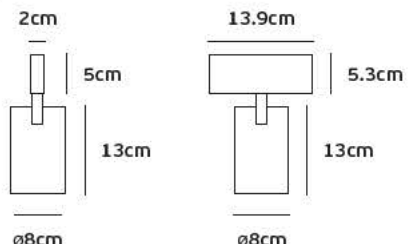

Details

Led magnetic track light with honeycomb cover DC driver 48V (included). Watt 25w. CRI>90. IP Rating IP20. Type of Led *bridgelux*. with driver. Dimmable 1-10V. Lifetime 50.000 hrs. Working temperature < 45°C. Material Aluminium. 2 years guarantee.

IP20. 25w.