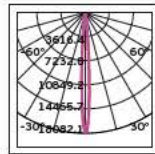

Details

Led magnetic track light DC driver 48V (included). Watt 9w. CRI>90. IP Rating IP20
Type of Led CREE XHP-35 with driver. Dimmable 1-10V. Lifetime 50.000 hrs
Working temperature < 45°C. Material Aluminium. 2 years guarantee.

IP20. 9w.