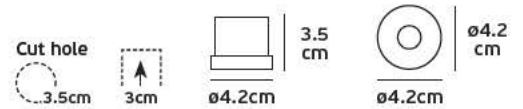

Details

AC 100-240V Driver (Included). Watt 3w. Beam Angle 25°. CRI>80. Type of Led CREE XPE. Lifetime 50.000hrs. Clicks 20.000. Working temperature < 45°C. Material Aluminium. 2 years guarantee.