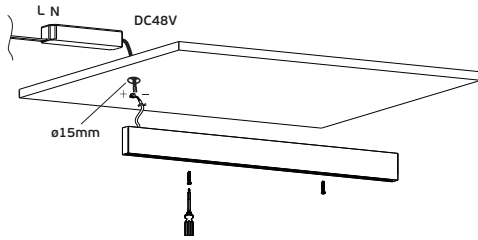

**Οδηγίες εγκατάστασης κρεμοστής μαγνητικής ράγας 48V**

**6. Hanging magnetic track installation diagram 48V**

6a. Fix the ceiling box and ceiling terminal by screws first

6b. Connect output end of power supply to the cable of magnetic track (Install hanging fixture first, then tightening the screws)