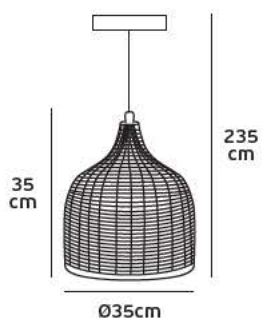

Details

Voltage 240V. Max watt 60w. E27. Working temperature -20°C ~ 40°C. Cable 2 m white fabric cable + white ceiling plate. Material Bamboo.

IP20. E27.