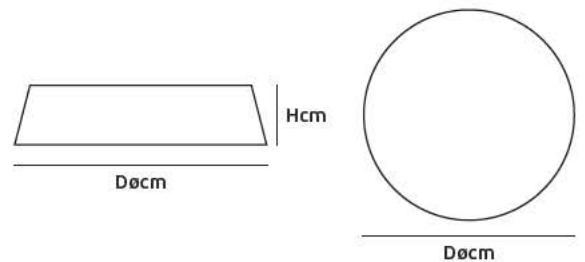

VK/04253CE

Product Models

Code	Model	Box
71164-033702	VK/04253CE/B/W/45 ■ Black sandy. 3000K. 2.100lm. 35w. Dø45xH10cm. CRI>80	1pc
71164-034702	VK/04253CE/B/W/58 ■ Black sandy. 3000K. 3.000lm. 50w. Dø58xH12cm. CRI>80	1pc

Details

AC 220-240V. Watt 35w/50w. Type of Led SMD 2835. Working temperature -20°C ~ 60°C. Material Metal+Acrylic. Lifetime 50.000hrs. Material Metal, Acrylic. 2 years guarantee.

IP20. 35w./50w.

VK/03098CE

Product Models

Code	Model	Box
71164-003108	VK/03098CE/W □ White shade+white plate. E27x4. Max 4x42w.	1pc
71164-004108	VK/03098CE/B ■ Black shade+ white plate. E27x4. Max 4x42w.	1pc

Details

Voltage 230V. Max watt 4x42w. E27. Material Metal+Fabric+PMMA.

IP20. 230V.