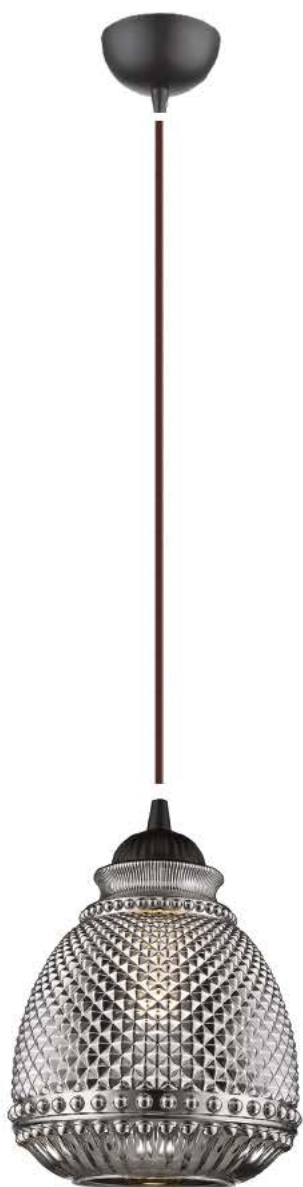

VK/03068/PE

Product Models

Code	Model	Box
64174-886697	VK/03068/PE/BR ■ Brown+Grey glass. E27. Max 60w.	6pcs

Details

Voltage 240V. Max watt 60w. E27. Working temperature -20°C ~ 40°C.
Cable 1 m + ceiling plate. Material Metal, Glass.

⏚ ⚡ IP20. E27.

VK/03069/PE

Product Models

Code	Model	Box
64174-887697	VK/03069/PE/BR ■ Brown+Grey glass. G9. Max 28w.	18pcs

Details

Voltage 240V. Max watt 28w. G9. Working temperature -20°C ~ 40°C.
Cable 1 m + ceiling plate. Material Metal, Glass.

⏚ ⚡ IP20. G9.