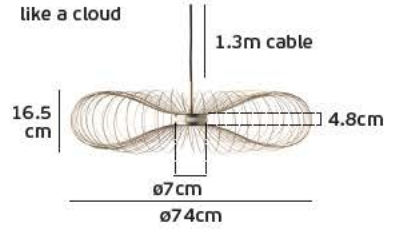

Details

AC 220-240V. Watt 8w. Cable Black textile. Material Metal. 2 years guarantee.

Side light + Down light

The wire can be assembled into 2 configurations, like the cloud or like the flower. Different configuration with different diameter.