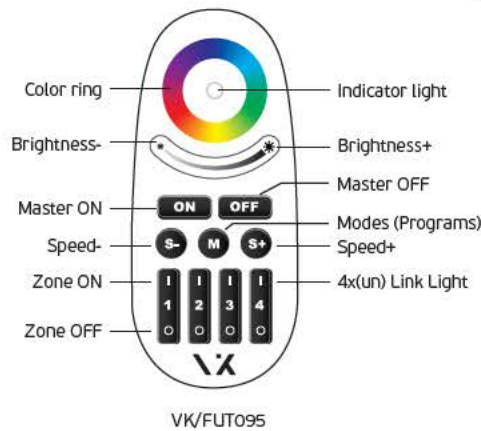

Details

Led type SMD 5050. Watt 14.4w/m. Led qty 60pcs/m. CRI>80. Tape on back 3M. Working temperature -25°C → 60°C. Storage temperature -40°C → 80°C. 2 years guarantee.

24V. IP20/IP55. 14.4W

Check our controllers in pages 126-128