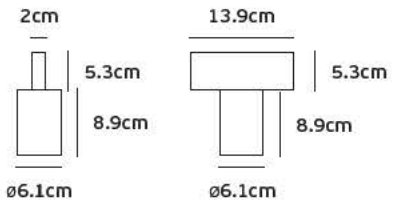

Details

Led magnetic track light DC driver 48V (included). Watt 9w. CRI>90. IP Rating IP20
Type of Led CREE XHP-35 with driver. Dimmable 1-10V. Lifetime 50.000 hrs
Working temperature < 45°C. Material Aluminium. 2 years guarantee.

IP20. 9w.