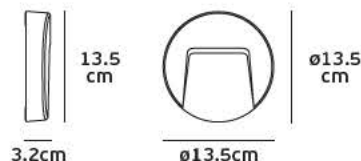

VK/02145

Product Models

Code	Model	Box
75169-313997	VK/02145/W/W □ White. 3000K. 100lm. 3w. CRI>80	24pcs
75169-314997	VK/02145/G/W ■ Grey. 3000K. 100lm. 3w. CRI>80	24pcs
75169-315997	VK/02145/AN/W ■ Anthracite. 3000K. 100lm. 3w. CRI>80	24pcs

Details

Voltage 220-240V. Watt 3w. CRI>80. Type of Led SMD 2835.
Working temperature -20°C → 45°C. Lifetime 20.000hrs. No Dimmable.
Material ABS+PC. 2 years guarantee.

IP65. 3w.

VK/02144

Product Models

Code	Model	Box
75169-310997	VK/02144/W/W □ White. 3000K. 100lm. 3w. CRI>80	24pcs
75169-311997	VK/02144/G/W ■ Grey. 3000K. 100lm. 3w. CRI>80	24pcs
75169-312997	VK/02144/AN/W ■ Anthracite. 3000K. 100lm. 3w. CRI>80	24pcs

Details

Voltage 220-240V. Watt 3w. CRI>80. Type of Led SMD 2835.
Working temperature -20°C → 45°C. Lifetime 20.000hrs. No Dimmable.
Material ABS+PC. 2 years guarantee.

IP65. 3w.