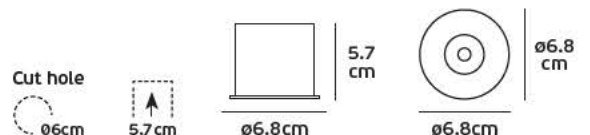

Details

AC Driver 100-240V (included). Watt 3w. CRI>90. IP Rating IP20. Type of Led . No Dimmable. Lifetime 50.000 hrs. Working temperature < 45°C. Material Aluminium. 2 years guarantee.

IP20. 3w.