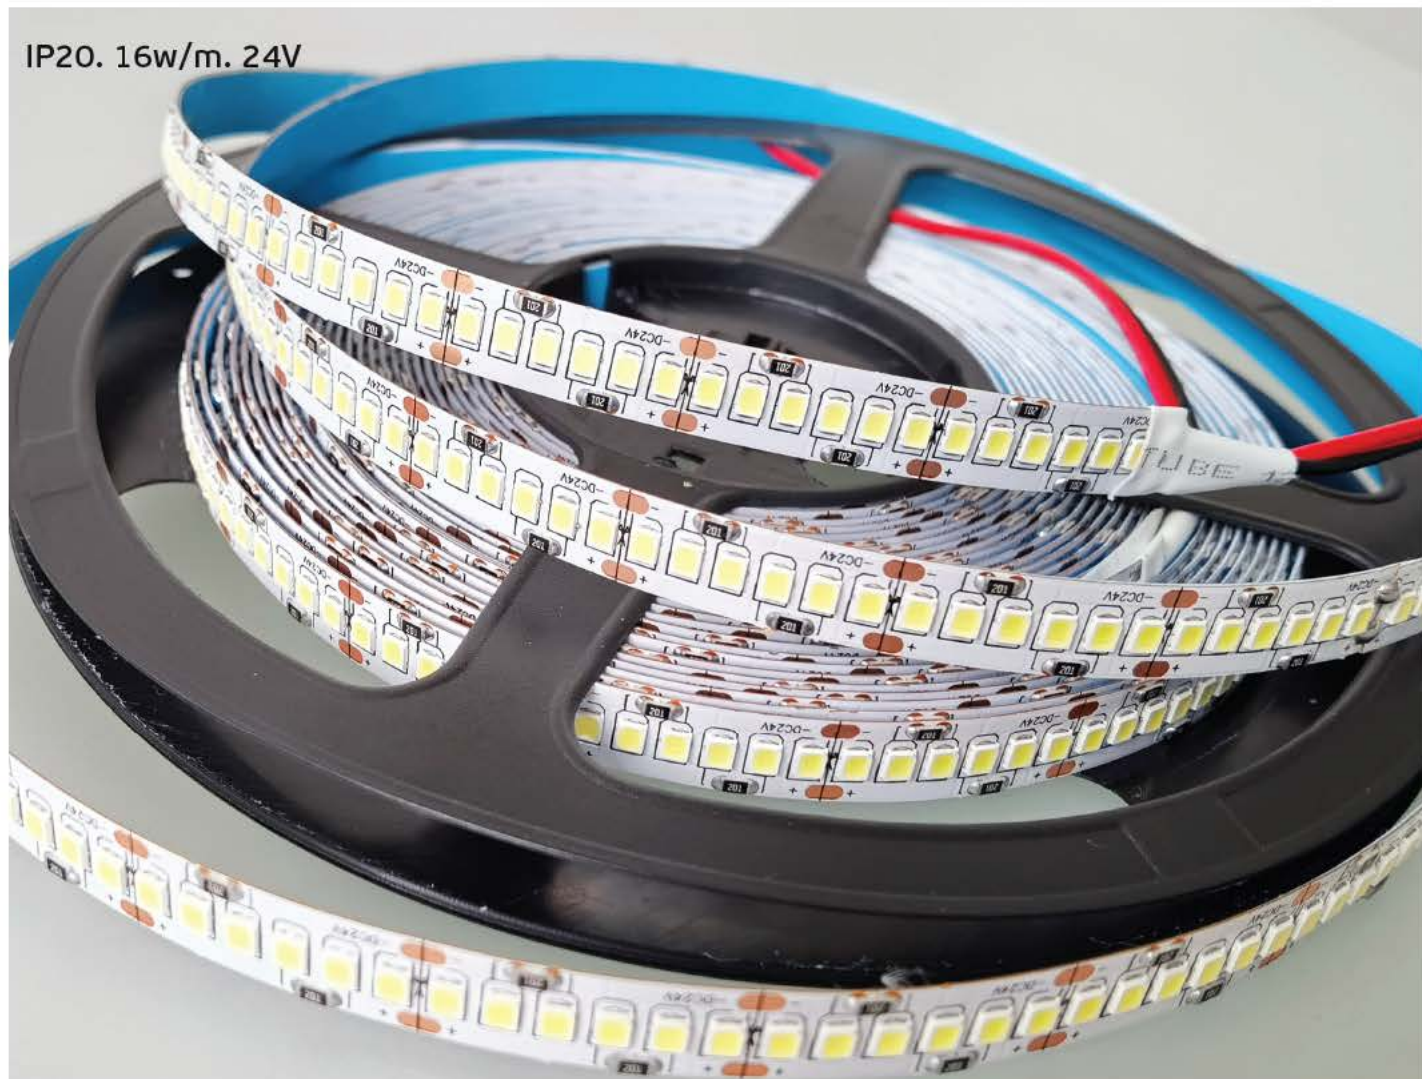

VK/2835/240 24V
SUPER BRIGHT!!!

Product Models

Code	Model	Voltage	Color	Lumen	CRI	Power	Box
78001-622126	VK/24/2835/WW/240	24V	2700K	1.600lm/m	CRI>80	16w/m	5m/roll
78001-623126	VK/24/2835/W/240	24V	3000K	1.600lm/m	CRI>80	16w/m	5m/roll
78001-624126	VK/24/2835/C/240	24V	4000K	1.600lm/m	CRI>80	16w/m	5m/roll
78001-625126	VK/24/2835/D/240	24V	6000K	1.600lm/m	CRI>80	16w/m	5m/roll

Details

Led type SMD 2835. Watt 16w/m. Led qty 240pcs/m. CRI>80. Tape on back 3M. Working temperature -25°C → 60°C. Storage temperature -40°C → 80°C. 2 years guarantee.