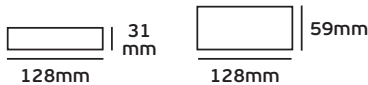

VK/LVD120
SMPS

Product Models

Code	Model	Box
78000-532016	VK/LVD120-12 10A. 120w. 12V.	10pcs
78000-382016	VK/LVD120-24 5A. 120w. 24V.	10pcs

Details
Voltage 190-265V. Watt 120w. Material Plastic. Dimmable. 2 years guarantee.

IP20. 120w.
1-10v

VK/LVD150
SMPS

Product Models

Code	Model	Box
78000-533016	VK/LVD150-12 14A. 150w. 12V.	10pcs
78000-515016	VK/LVD150-24 6.2A. 150w. 24V.	10pcs

Details
Voltage 190-265V. Watt 150w. Material Plastic. Dimmable. 2 years guarantee.

IP20. 150w.
1-10v