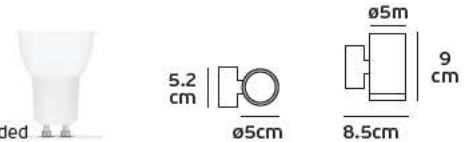

Details

Voltage 240V. Max watt 35w. GU10. Material Brass/Glass.

⏚ ⚡ IP65. GU10.

Mini lamp MR11-GU10 is placed, not included