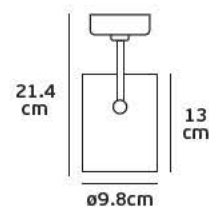

VK/03094TR

Product Models

Code	Model	Box
64174-012108	VK/03094TR/BGD ■ Black+Gold. GU10. Max 35w.	20pcs

Details

Voltage 240V. Max watt 35w. Par16. Material Aluminium. 3-phase adapter.

IP20. 240V.

VK/04197TR/L

Product Models

Code	Model	Box
64174-948128	VK/04197TR/W/L □ White. GU10. Max 35w.	30pcs
64174-949128	VK/04197TR/B/L ■ Black. GU10. Max 35w.	30pcs
64174-950128	VK/04197TR/G/L ■ Grey. GU10. Max 35w.	30pcs

Details

Voltage 240V. Max watt 35w. Par16. Material Aluminium. 3-phase adapter.

IP20. 240V.