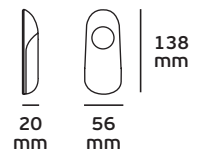

VK/FUT092
4 Zone Remote controller RGB+CCT

Product Models

Code	Model	Box
90004-037698	VK/FUT092 2.4GHz. 3V. 6dBm. 20uA.	1pc

Details
Voltage **3V**. Frequency **2.4GHz**. Transmitting power **6dBm**. Standby Power **20uA**. Distance **30m**. Material **Plastic**. Dimmable **RGB+CCT**. Working temperature **-20~60°C**. 2 years guarantee.

IP20. 3V.
RGB+CCT

VK/FUT039S
Controller RGB+CCT

Product Models

Code	Model	Box
90004-039698	VK/FUT039S 6A/Channel. 12-24V. Max 12A.	1pc

Details
Voltage **12-24V**. Output **6A/channel**. Total output **Max 12A**. **2.4G RF RGB+CCT** Distance **30m**. Material **Plastic**. Dimmable **RGB+CCT, 4 channels**. Working temperature **-10~40°C**. 2 years guarantee.

IP20. 12/24V.
RGB+CCT