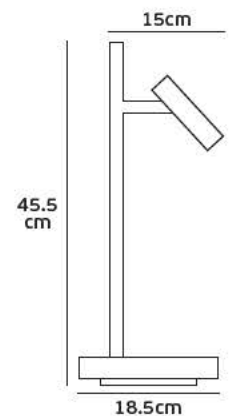

Details

Voltage 220-240V. Watt 3w & 6w. CRI>70. Type of LED SMD Samsung 3535, Edison 3014. Beam angle 25°. Lifetime 30.000hrs. Working temperature -20°C→ 45°C. Material Aluminium, iron & acrylic. 2 years guarantee.

IP20. 3w & 6w.