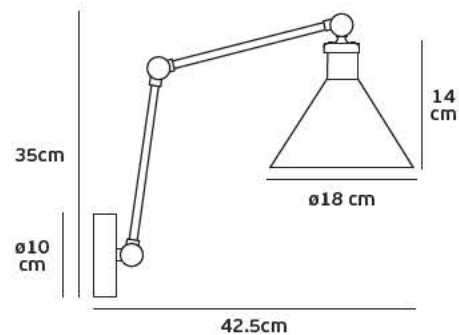

VK/03149/WA

Product Models

Code	Model	Box
64174-945724	VK/03149/WA/GD ■ Gold mat. E27. Max 40w.	1pc

Details

Voltage 240V. Max watt 40w. E27. Material Aluminium. IP Rating IP20.

⏚ ⚡ IP20. E27.

VK/03161/WA

Product Models

Code	Model	Box
71164-014724	VK/03161/WA/B ■ Black. E27. Max 42w.	1pc

Details

Voltage 240V. Max watt 42w. E27. Material Metal. IP Rating IP20.

⏚ ⚡ IP20. E27.