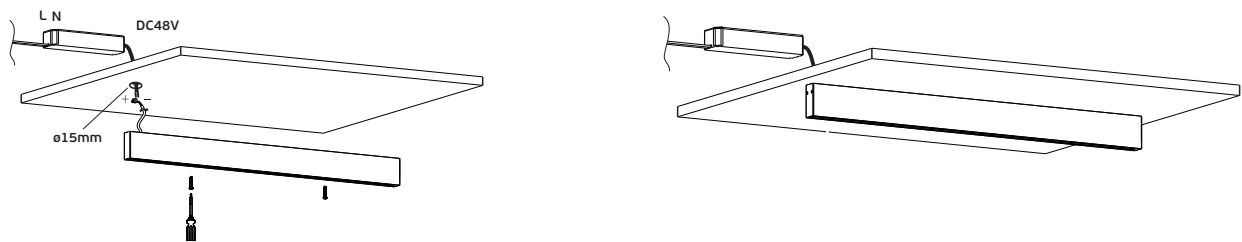

VK/04360TR/S/.../B

Product Models

Code	Model	Box
71164-078721	VK/04360TR/S/1/B ■ Black. 48V. 1m. (L100.4cm)	1pc
71164-079721	VK/04360TR/S/1.5/B ■ Black. 48V. 1.5m. (L150.4cm)	1pc
71164-080721	VK/04360TR/S/2/B ■ Black. 48V. 2m. (L200.4cm)	1pc

surface/pendant

Details

Magnetic surface mounted track line 48V. Length 1-2m. IP Rating IP20.
Working temperature < 45°C. Material Aluminium. Must be install VK/04361 to work.

IP20.

surface

pendant