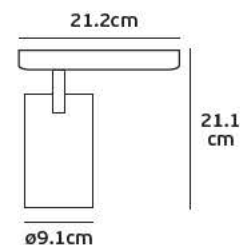

VK/04107

Product Models

Code	Model	Box
64174-285128	VK/04107/W/W □ White. 3000K. 3.775lm. 55w. 90°. CRI>80	1pc
64174-231128	VK/04107/W/C □ White. 4000K. 3.775lm. 55w. 90°. CRI>80	1pc
64174-286128	VK/04107/B/W ■ Black. 3000K. 3.775lm. 55w. 90°. CRI>80	1pc
64174-276128	VK/04107/B/C ■ Black. 4000K. 3.775lm. 55w. 90°. CRI>80	1pc

Details

Voltage 220-240V. Watt 45w. Type of LED SMD 2835. Beam angle 90°. Working temperature -25°C→ 45°C. Lifetime 50.000hrs. 3-phase adapter. Material Aluminium. 2 years guarantee.

IP20. 45w.

VK/04081

Product Models

Code	Model	Box
64174-220128	VK/04081/W/W/24 □ White. 3000K. 2.100lm. 30w. 24°. CRI>80	1pc
64174-221128	VK/04081/W/C/24 □ White. 4000K. 2.100lm. 30w. 24°. CRI>80	1pc
64174-222128	VK/04081/B/W/24 ■ Black. 3000K. 2.100lm. 30w. 24°. CRI>80	1pc
64174-223128	VK/04081/B/C/24 ■ Black. 4000K. 2.100lm. 30w. 24°. CRI>80	1pc

Details

Voltage 220-240V. Watt 30w. Type of LED COB Epistar. Beam angle 24°. Clicks 25.000. Working temperature -25°C→ 45°C. Lifetime 25.000hrs. 3-phase adapter. Material Aluminium. 3 years guarantee.

IP20. 30w.