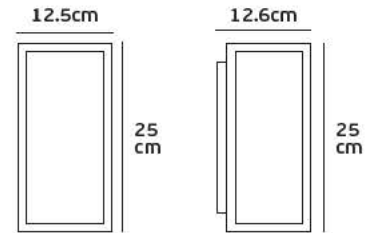

VK/02155/WA

Product Models

Code	Model	Box
75169-400694	VK/02155/WA/AN/W ■ Anthracite. 3000K. 212lm. 7w. 67° CRI>85	1pc

Details

AC 220-240V. Watt 7w. Beam Angle 67°. CRI>85. Type of Led SMD. Lifetime 30.000hrs. Working temperature -20°C→40°C. No Dimmable. Material Die-cast aluminium, opal PC. 2 years guarantee.

IP54. 7w.

VK/02156

Product Models

Code	Model	Box
75169-401694	VK/02156/AN/W/34 ■ Anthracite. 3000K. 388lm. 7w. 66° L34cm. CRI>85	1pc
75169-402694	VK/02156/AN/W/50 ■ Anthracite. 3000K. 388lm. 7w. 66° L50cm. CRI>85	1pc

Details

AC 220-240V. Watt 7w. Beam Angle 66°. CRI>85. Type of Led SMD. Lifetime 30.000hrs. Working temperature -20°C→40°C. No Dimmable. Material Die-cast aluminium, opal PC. 2 years guarantee.

IP54. 7w.