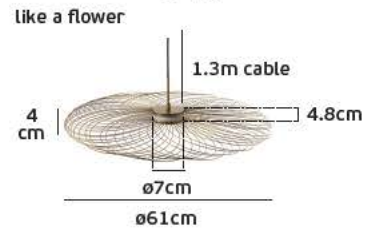

Details

AC 220-240V. Watt 8w. Cable Black textile. Material Metal. 2 years guarantee.

Side light + Down light

The wire can be assembled into 2 configurations, like the cloud or like the flower. Different configuration with different diameter.