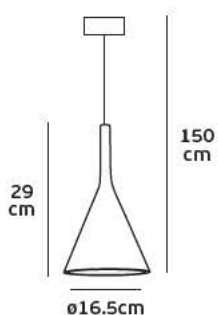

Details

Voltage 240V. Max watt 42w. E27. Working temperature -20°C ~ 40°C. Cable 1.20 m + ceiling plate. Material Gypsum. Possibility to paint.

IP20. E27.