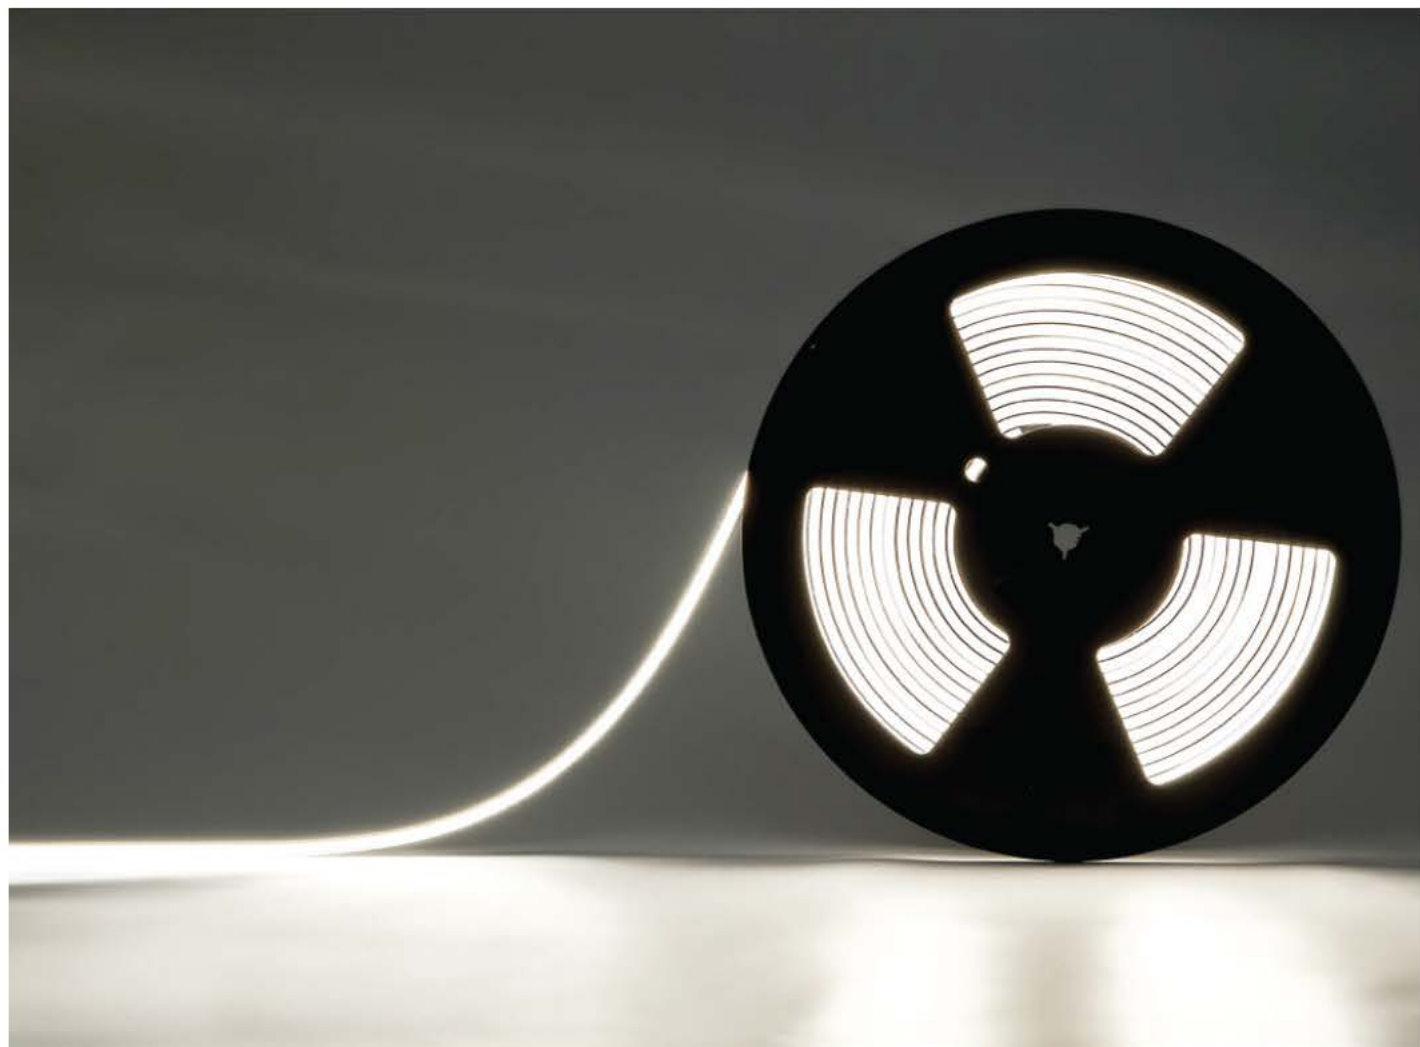

VK/24/2835W/140/11 24V

Product Models

Code	Model	24V	3000K	700lm/m	CRI>80	7w/m	Box 10m/roll
78001-635126	VK/24/2835W/W/140/11	24V	3000K	700lm/m	CRI>80	7w/m	10m/roll
78001-636126	VK/24/2835W/C/140/11	24V	4000K	700lm/m	CRI>80	7w/m	10m/roll
78001-637126	VK/24/2835W/D/140/11	24V	6000K	700lm/m	CRI>80	7w/m	10m/roll

Details

Led type SMD 2835. Watt 7 w/m. Led qty 140pcs/m. CRI>80. Working temperature -25°C → 60°C. Storage temperature -40°C → 80°C. 2 years guarantee.

Silicon, metallic brackets and end-cups including in the package

LED's/m 140pcs
A
IP65