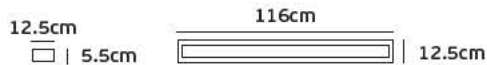

Details

700mA. 900mA. Supply Voltage 230V AC. Driver or PHILIPS (included).
Watt 19w, 25w, UGR<19. Special Led board 1.4cm customed of VK Leading Light 2835 Edison.
Working Temperature -25°C → 45°C. CRI>80. Material Metal body, electrostatically painted in white color, 99.85% clear mirror. PMMA Diffuser. Transmission 92%. Beam angle 130°. Lifetime 100.000hrs. Clicks 100.000. 5 years guarantee.

IP20. 19w. 25w.

VK/04289/W/W