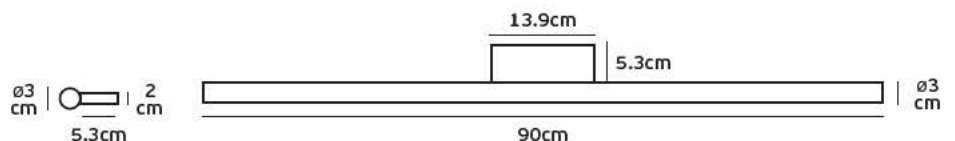

Details

Led magnetic track light DC driver 48V (included). Watt 20w. CRI>90. IP Rating IP20 Type of Led [bridgelux. 2835 with driver](#). Dimmable 1-10V. Lifetime 50.000 hrs Working temperature < 45°C. Material Aluminium. 2 years guarantee.

IP20. 20w.