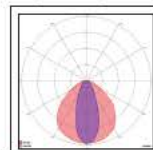

IP67.

VK/04420/40°