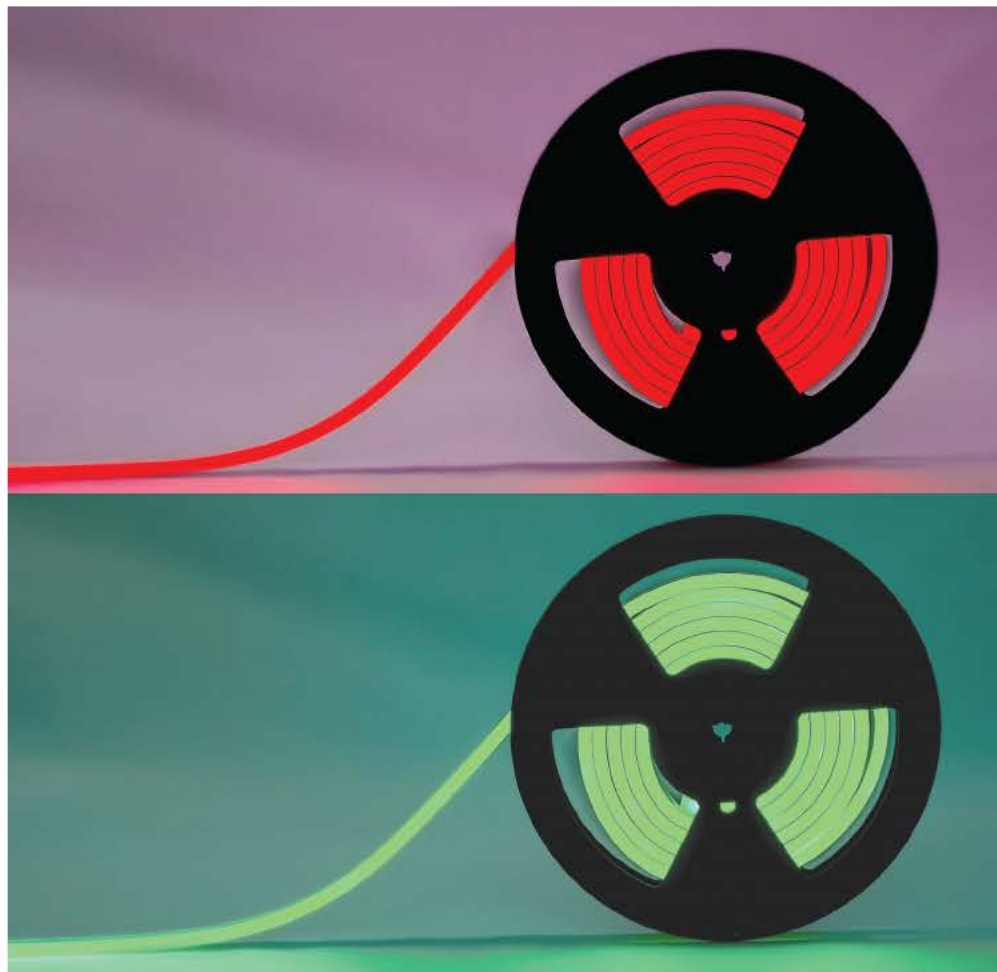

- LED's/m  
96pcs or  
140pcs
- A
- IP65

Profiles in pages 93

in the box

High quality,  
flexible silicone,  
LED phototube  
waterproof appl

High quality, flexible, LED, silicone phototube suitable for  
waterproof applications. Can be used in hidden, outdoor  
lighting applications such as stairs,  
pool overflow perimeters, tower beds, window frames,  
luminous floor linings and many more.