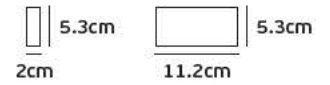

Details

Led magnetic track light DC driver 48V (included). Watt 9w. CRI>90. IP Rating IP20
Type of Led CREE with driver. Dimmable 1-10V. Lifetime 50.000 hrs
Working temperature < 45°C. Material Aluminium. 2 years guarantee.

IP20. 9w.