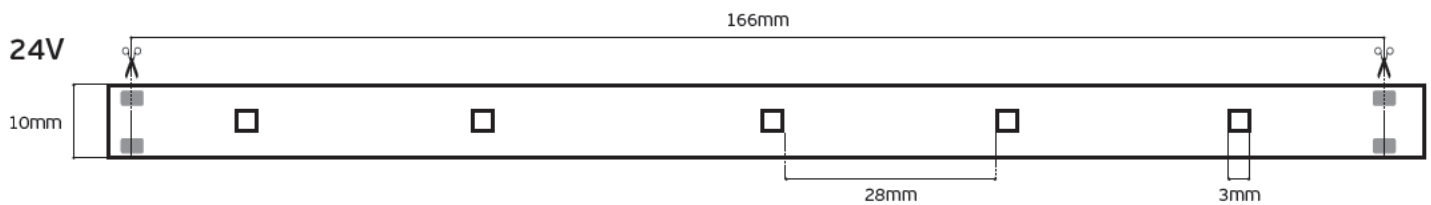

VK/5050J/30 24V

Product Models

Code	Model	Voltage	Color	Lumen	CRI	Power	Box
78001-600719	VK/24/5050J/W/30	24V	3000K	720lm/m	CRI>80	7.2w/m	5m/roll
78001-059719	VK/24/5050J/D/30	24V	6000K	720lm/m	CRI>80	7.2w/m	5m/roll

Details

Led type SMD 5050. Watt 7.2w/m. Led qty 30pcs/m. CRI>80. Tape on back 3M. Working temperature -25°C → 60°C. Storage temperature -40°C → 80°C. 2 years guarantee.