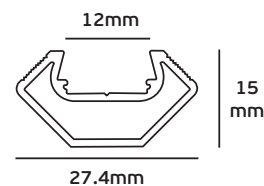

Details

Charged per meter. Available 2m. Material Aluminium.