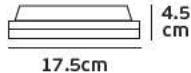

IP20. GU10/G53.

Cut hole

17.5 cm