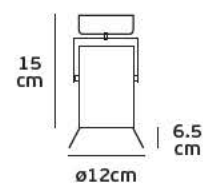

VK/04071G/R111

Product Models

Code	Model	Box
64174-393269	VK/04071G/R111/W □ White. GU10. Max 35w.	1pc
64174-385269	VK/04071G/R111/B ■ Black. GU10. Max 35w.	1pc

Details

Voltage 240V. Max watt 50w. R111. Material Aluminium. 3-phase adapter.

IP20. 240V.

VK/04071E

Product Models

Code	Model	Box
64174-392269	VK/04071E/PAR30/W □ White. E27. Max 50w.	1pc
64174-384269	VK/04071E/PAR30/B ■ Black. E27. Max 50w.	1pc

Details

Voltage 240V. Max watt 50w. PAR30. Material Aluminium. 3-phase adapter.

IP20. 240V.