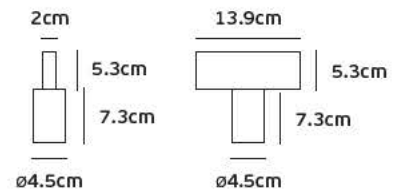

Details

Led magnetic track light DC driver 48V (included). Watt 7w. CRI>90. IP Rating IP20
Type of Led E6 with driver. Dimmable 1-10V. Lifetime 50.000 hrs
Working temperature < 45°C. Material Aluminium. 2 years guarantee.

IP20. 7w.