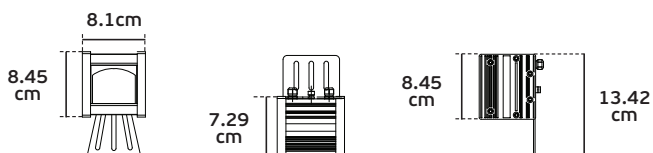

VK/02167/S/.../8

Product Models

Code	Model	Box
63158-002115	VK/02167/S/W/8 ■ Silver. 3000K. 217lm. 2w. 5.3°. 1 reflector. CRI>80	1pc
63158-003115	VK/02167/S/C/8 ■ Silver. 4000K. 217lm. 2w. 5.3°. 1 reflector. CRI>80	1pc

Details

Led light with 1 reflector. Voltage 24V. Watt 2w. Beam angle 5.3°. CRI>80. IP Rating IP66. Type of Led CREE XPG-3. No Dimmable. Lifetime 20.000 hrs. Working temperature -40° ~ 50°C. Material Aluminium. Driver JS. 3-5 years guarantee.

VK/02167/S/.../14

Product Models

Code	Model	Box
63158-004115	VK/02167/S/W/14 ■ Silver. 3000K. 445lm. 4w. 5.3°. 2 reflectors. CRI>80	1pc
63158-005115	VK/02167/S/C/14 ■ Silver. 4000K. 445lm. 4w. 5.3°. 2 reflectors. CRI>80	1pc

Details

Led light with 2 reflectors. Voltage 110-240V. Watt 4w. Beam angle 5.3°. CRI>80. IP Rating IP66. Type of Led CREE XPG-3. No Dimmable. Lifetime 20.000 hrs. Working temperature -40° ~ 50°C. Material Aluminium. Driver JS. 3-5 years guarantee.