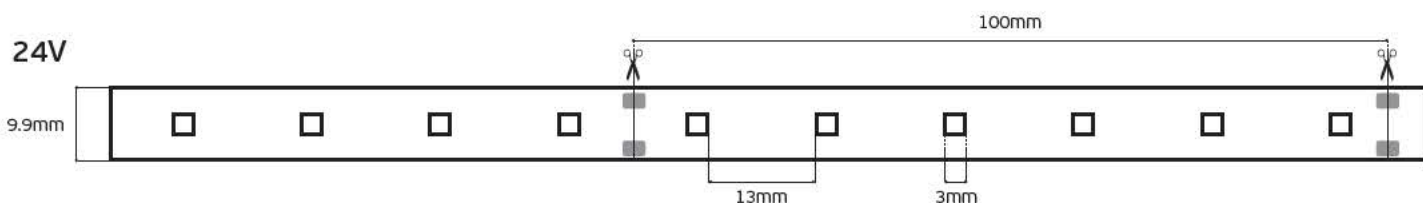

VK/3528J/60 24V

Product Models

Code	Model	Voltage	Color	Brightness	CRI	Power	Box
78001-257123	VK/24/3528J/WW/60	24V	2700K	480lm/m	CRI>80	4.8w/m	5m/roll
78001-058719	VK/24/3528J/W/60	24V	3000K	480lm/m	CRI>80	4.8w/m	5m/roll
78001-258123	VK/24/3528J/C/60	24V	4000K	480lm/m	CRI>80	4.8w/m	5m/roll
78001-057719	VK/24/3528J/D/60	24V	6000K	480lm/m	CRI>80	4.8w/m	5m/roll
78001-651126	VK/24/3528J/BL/60	24V	BLUE	480lm/m	CRI>80	4.8w/m	5m/roll

Details

Led type SMD 2835. Watt 4.8w/m. Led qty 60pcs/m. CRI>80. Tape on back 3M. Working temperature -25°C → 60°C. Storage temperature -40°C → 80°C. 2 years guarantee.