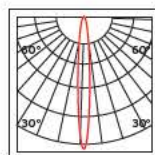

Details

Led magnetic track light DC Driver 24V. Watt 24w. Beam Angle 8°. Type of Led *bridgelux*. Lifetime 50.000hrs. Working temperature < 45°C. Material Aluminium. 2 years guarantee.

IP20. 24w.