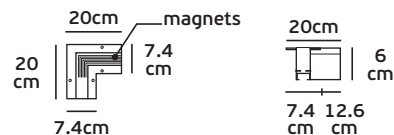

Details

Left/Right corner recessed.
Track lines 48V. 2 rails link at an angle of 90°.
Material Aluminium.
Must be install VK/04364/PC to work (connector for corners).