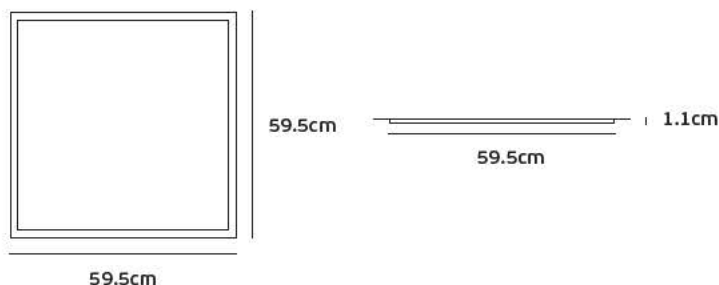

VK/04019/W/C/19
with **PHILIPS** driver

Product Models

Code	Model	Color	Temp	Beam	Power	Angle	UGR	Driver	Box
63158-288123	VK/04019/W/C/19	□ White	4000K	3.240lm	36w	120°	UGR<19	LED driver PHILIPS	1pc

Details

AC Driver 220-240V **PHILIPS** (Included). Watt 36w. CRI>80. LED SMD4014. Lifetime 50.000hrs. Clicks 50.000. Working temperature -20°C → 45°C. Material Aluminium, plastic. 2 years guarantee.

UGR<19 IP40. 36w.