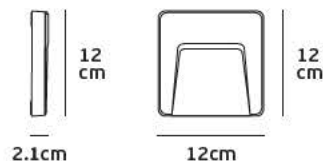

VK/02145

Product Models

Code	Model	Box
75169-313997	VK/02145/W/W □ White. 3000K. 100lm. 3w. CRI>80	24pcs
75169-314997	VK/02145/G/W ■ Grey. 3000K. 100lm. 3w. CRI>80	24pcs
75169-315997	VK/02145/AN/W ■ Anthracite. 3000K. 100lm. 3w. CRI>80	24pcs

Details

Voltage 220-240V. Watt 3w. CRI>80. Type of Led SMD 2835.
Working temperature -20°C → 45°C. Lifetime 20.000hrs. No Dimmable.
Material ABS+PC. 2 years guarantee.

IP65. 3w.

VK/02144

Product Models

Code	Model	Box
75169-310997	VK/02144/W/W □ White. 3000K. 100lm. 3w. CRI>80	24pcs
75169-311997	VK/02144/G/W ■ Grey. 3000K. 100lm. 3w. CRI>80	24pcs
75169-312997	VK/02144/AN/W ■ Anthracite. 3000K. 100lm. 3w. CRI>80	24pcs

Details

Voltage 220-240V. Watt 3w. CRI>80. Type of Led SMD 2835.
Working temperature -20°C → 45°C. Lifetime 20.000hrs. No Dimmable.
Material ABS+PC. 2 years guarantee.

IP65. 3w.