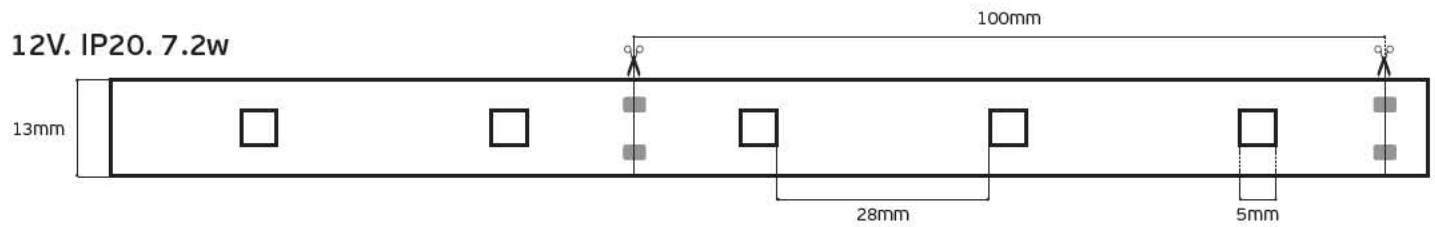

### Details

Led type SMD 5050. Watt 7.2w/m. Led qty 30pcs/m. CRI>80. Tape on back 3M. Working temperature -25°C → 60°C. Storage temperature -40°C → 80°C. 2 years guarantee.

LED's/m  
30pcs

12V. IP20. 7.2w