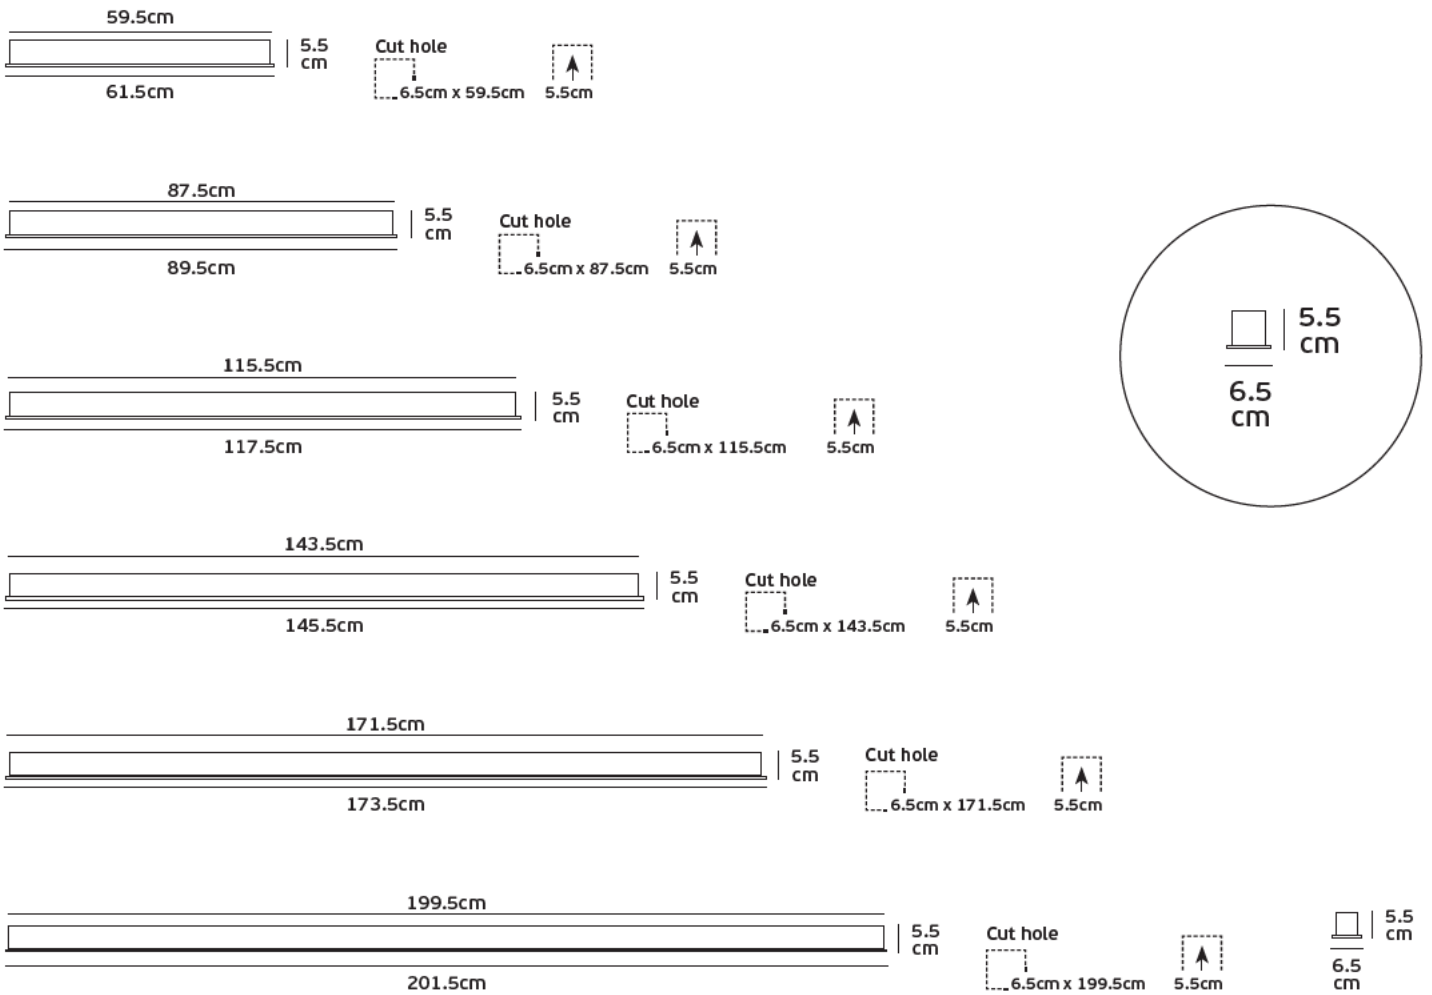

Code	Model	Material	Color	Power	Light Output	Length	Box
75165-507210	VK/04159/172/AL/W	Aluminium	3000K	38w	4.800lm	171.5cm	1pc
75165-508210	VK/04159/172/W/W	White	3000K	38w	4.800lm	171.5cm	1pc
75165-509210	VK/04159/172/B/W	Black	3000K	38w	4.800lm	171.5cm	1pc
75165-525210	VK/04159/172/AL/C	Aluminium	4000K	38w	4.800lm	171.5cm	1pc
75165-526210	VK/04159/172/W/C	White	4000K	38w	4.800lm	171.5cm	1pc
75165-527210	VK/04159/172/B/C	Black	4000K	38w	4.800lm	171.5cm	1pc
75165-510210	VK/04159/200/AL/W	Aluminium	3000K	44w	5.600lm	199.5cm	1pc
75165-511210	VK/04159/200/W/W	White	3000K	44w	5.600lm	199.5cm	1pc
75165-512210	VK/04159/200/B/W	Black	3000K	44w	5.600lm	199.5cm	1pc
75165-528210	VK/04159/200/AL/C	Aluminium	4000K	44w	5.600lm	199.5cm	1pc
75165-529210	VK/04159/200/W/C	White	4000K	44w	5.600lm	199.5cm	1pc
75165-530210	VK/04159/200/B/C	Black	4000K	44w	5.600lm	199.5cm	1pc

Details

Voltage 220-240V. Type of LED **TRIDONIC**. Beam angle 120°. CRI>80. Clicks 50,000. Working temperature -25°C→ 45°C. Lifetime 50,000hrs. Material Aluminium. No dimmable but can be dimmable after contact with our headquarter sales department.

5 years guarantee

IP20.

VK/04159/144/W/C

- » TRIDONIC LLE-G2
- » TRIDONIC LED driver