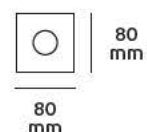

VK/53008/D
Dimmer with switch ON/OFF

Product Models

Code	Model	Box
78000-646126	VK/53008/D 1 ch. x 8A. 12-24V.	10pcs

Details

Voltage 12-24V. Material Plastic. Dimmable. 2 years guarantee.

IP20. 12-24V.

GALAXY
Dimmer electronic

Product Models

Code	Model	Box
14184-116170	GALAXY Dimmer L. 230V. 1300w.	1pc

Details

Voltage 230V. Material Plastic. Dimmer L, ▲ C. Dimmable. 2 years guarantee.

IP20. 230V.

DIM MCU
Dimmer analog **OSRAM**

Product Models

Code	Model	Box
12084-020019	DIM MCU 6A. 230V.	1pc

Details

Voltage 230V. Load contact 6A. Material Plastic. 2 years guarantee.

IP20. 230V.
1-10V