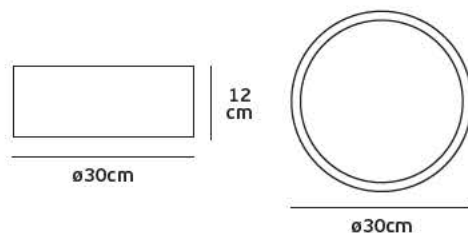

VK/04133CE

Product Models

Code	Model	Box
71164-001108	VK/04133CE/B/W ■ Black shade-white plate. 3000K. 1.100lm. 10w. CRI>80	1pc

Details

AC 175-265V Driver (Included). Watt 10w. Beam Angle 125°. Type of Led SMD 2835. Working temperature -25°C ~ 40°C. Lifetime 50.000hrs. Material Metal, Fabric, PMMA. 2 years guarantee.

IP20. 10w.

VK/04134CE

Product Models

Code	Model	Box
71164-002108	VK/04134CE/B/W ■ Black shade-white plate. 3000K. 2.200lm. 20w. CRI>80	1pc

Details

AC 175-265V Driver (Included). Watt 20w. Beam Angle 125°. Type of Led SMD 2835. Working temperature -25°C ~ 40°C. Lifetime 50.000hrs. Material Metal, Fabric, PMMA. 2 years guarantee.

IP20. 20w.