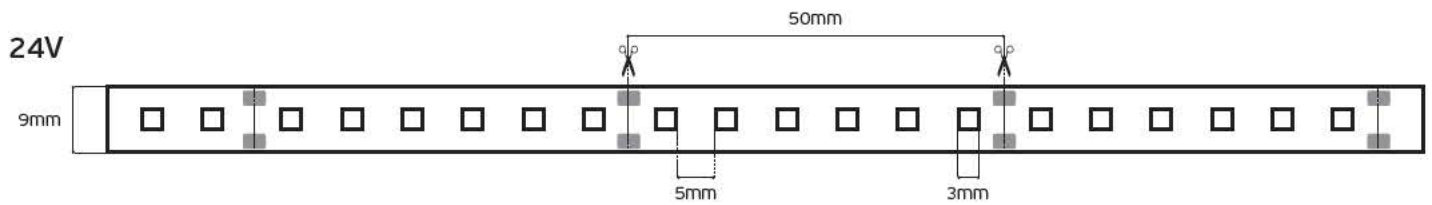

VK/3528/120 24V

Product Models

Code	Model	Voltage	Color	Beam Angle	CRI	Power	Box
78001-164719	VK/24/3528/WW/120	24V	2700K	970lm/m	CRI>80	9.68w/m	5m/roll
78001-079719	VK/24/3528/W/120	24V	3000K	970lm/m	CRI>80	9.68w/m	5m/roll
78001-240123	VK/24/3528/C/120	24V	4000K	970lm/m	CRI>80	9.68w/m	5m/roll
78001-080719	VK/24/3528/D/120	24V	6000K	970lm/m	CRI>80	9.68w/m	5m/roll
78001-606719	VK/24/3528/WD/120	24V	3000K-6000K	970lm/m	CRI>80	9.68w/m	5m/roll
78001-648126	VK/24/3528/BL/120	24V	BLUE	970lm/m	CRI>80	9.68w/m	5m/roll

Details

Led type SMD 2835. Watt 9.68w/m. Led qty 120pcs/m. CRI>80. Tape on back 3M. Working temperature -25°C → 60°C. Storage temperature -40°C → 80°C. 2 years guarantee.