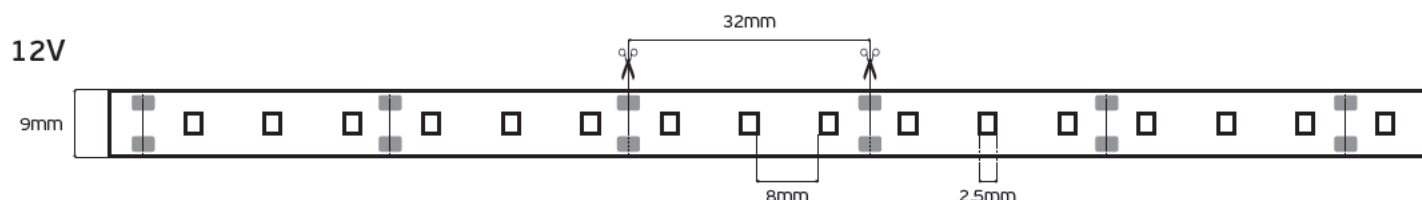

Details

Led type SMD 2835. Watt 7.68w/m. Led qty 96pcs/m. CRI>80. Tape on back 3M. Working temperature -25°C → 60°C. Storage temperature -40°C → 80°C. 2 years guarantee.