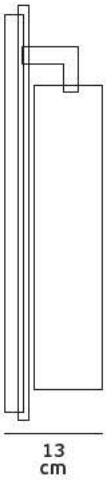

Cut hole
11x53cm

2.5cm