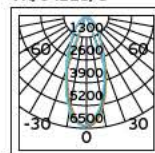

VK/04228/C