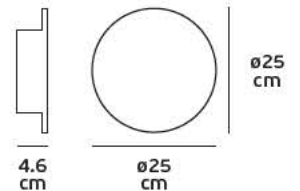

Details

AC Driver 220-240V (Included). Watt 7w. Beam Angle Diffuser light perimeter.
Type of Led SMD Hongli 5050. No Dimmable. Lifetime 30.000 hrs.
Working temperature < 45°C. Material Gypsum. Possibility to paint. 2 years guarantee.

IP20. 7w.