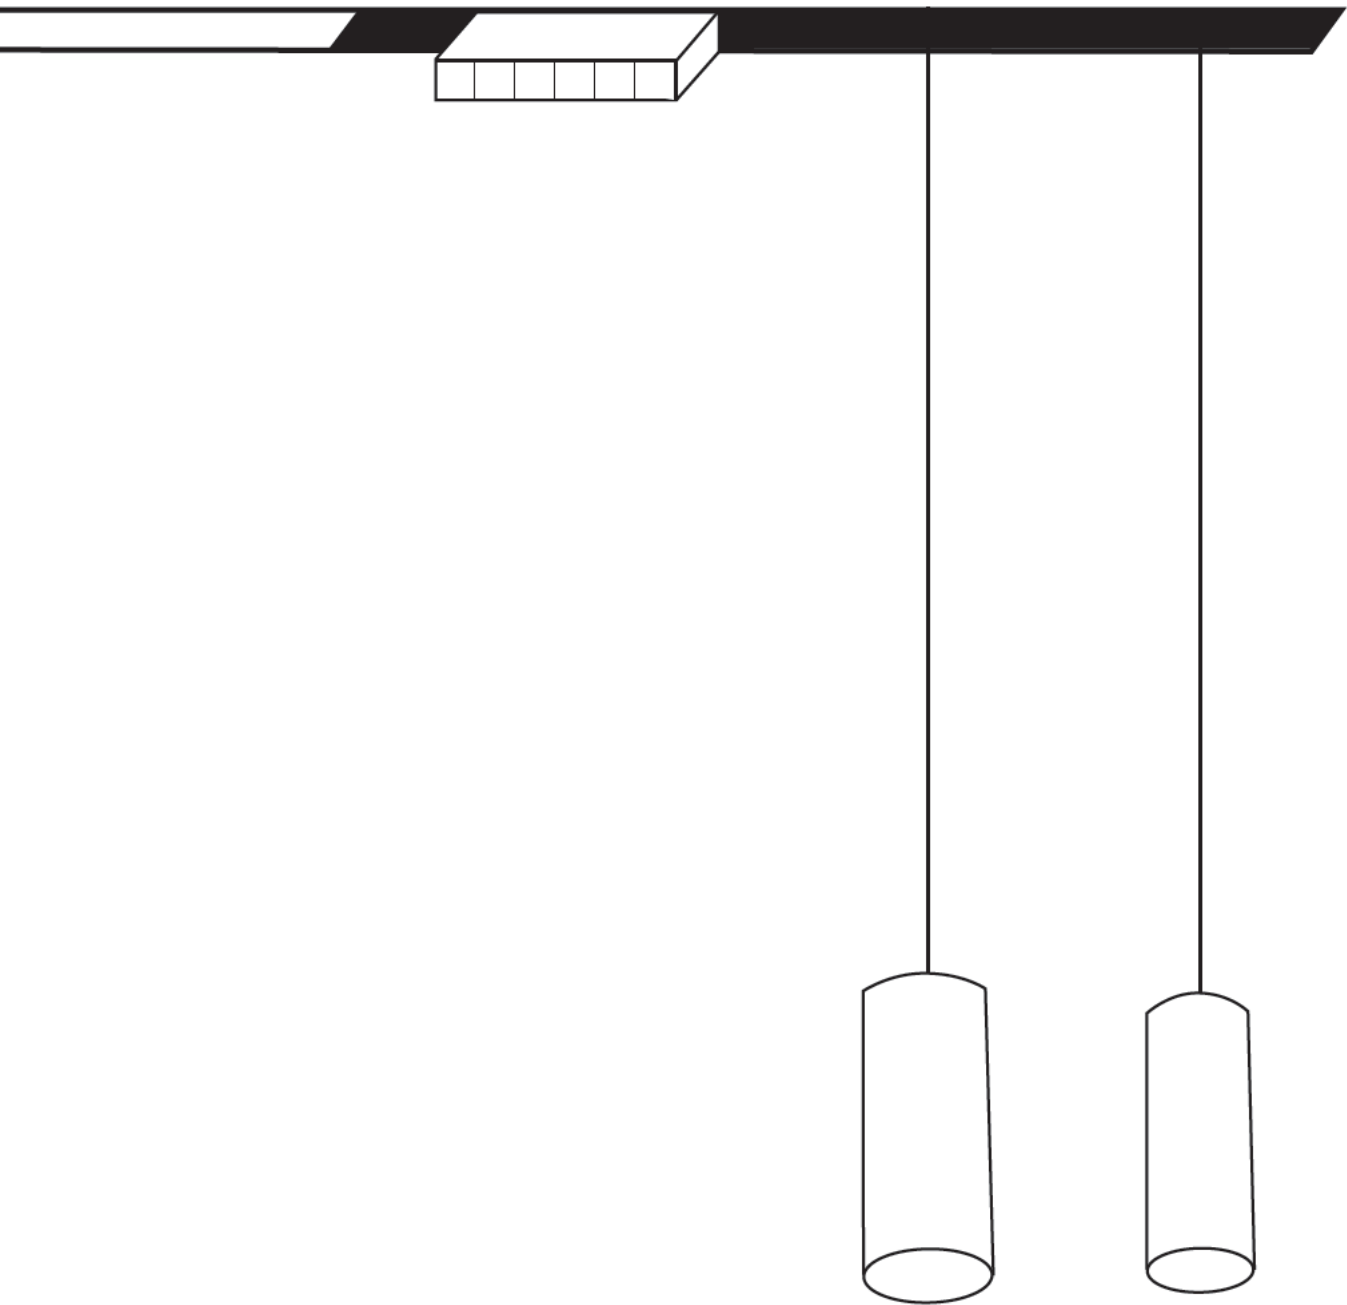

LED Magnetic Track lights 24v