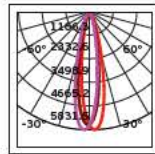

Details

Led magnetic track light DC driver 48V (included). Watt 18w. CRI>90. IP Rating IP20
Type of Led CREE with driver. Dimmable 1-10V. Lifetime 50.000 hrs
Working temperature < 45°C. Material Aluminium. 2 years guarantee.

IP20. 18w.