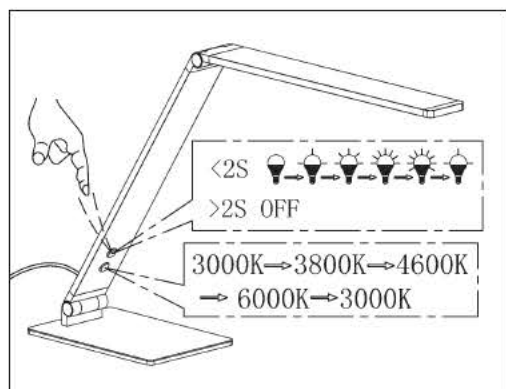

VK/04161

Product Models

Code	Model	Box
58610-111739	VK/04161/B ■ Black. 3000K-6000K. 350lm. 10w. CRI>70.	1pc
58610-112739	VK/04161/AL ■ Aluminium. 3000K-6000K. 350lm. 10w. CRI>70.	1pc

Details

Voltage 100-230V. Watt 10w. CRI>70. Type of LED SMD Epistar. Working temperature -20°C→40°C. Lifetime 20.000hrs. Material Aluminium, acrylic. 2 years guarantee.

IP20. 10w.