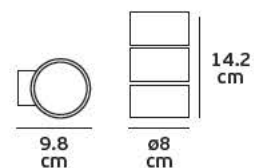

VK/03075WA

Product Models

Code	Model	Box
75169-223108	VK/03075WA/BGD ■ Black+Gold sanded. G9. Max 42w.	20pcs

Details

Voltage 220-240V. Max watt 42w. G9. Material Aluminium. IP Rating IP20.

IP20. G9.

VK/03076WA

Product Models

Code	Model	Box
75169-224108	VK/03076WA/BGD ■ Black+Gold sanded. G9. Max 42w.	20pcs

Details

Voltage 220-240V. Max watt 42w. G9. Material Aluminium. IP Rating IP20.

IP20. G9.