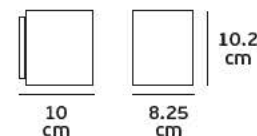

Details

Voltage 220-240V. Max watt 42w. G9. Material Aluminium. IP Rating IP20.

IP20. G9.