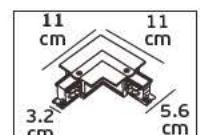

VK/19R

Product Models

Code	Model	Box
71164-002126	VK/19R/W □ White. Recessed Track line. Available 1, 2, 3 meters. Aluminium.	8pcs
71164-003126	VK/19R/B ■ Black. Recessed Track line. Available 1, 2, 3 meters. Aluminium.	8pcs

Details

3-phase track line recessed. Available in 1 meter, 2m, 3m.
Material Aluminium.

VK/24R

Product Models

Code	Model	Box
71164-011126	VK/24R/W □ White. Power connector. Aluminium, plastic.	100pcs
71164-012126	VK/24R/B ■ Black. Power connector. Aluminium, plastic.	100pcs

Details

Power connector to start track. Material Aluminium, plastic.

VK/25R

Product Models

Code	Model	Box
71164-026126	VK/25R/W □ White. Adjustable L-shape. Aluminium, plastic.	50pcs
71164-027126	VK/25R/B ■ Black. Adjustable L-shape. Aluminium, plastic.	50pcs

Details

Adjustable L-shape connector to connect
two track sections end-to-end.
Material Aluminium, plastic.

VK/28R

Product Models

Code	Model	Box
71164-023126	VK/28R/W □ White. L-shape connector. Aluminium, plastic.	50pcs
71164-024126	VK/28R/B ■ Black. L-shape connector. Aluminium, plastic.	50pcs

Details

L-shape connector to connect
two track sections at a 90° angle.
Material Aluminium, plastic.