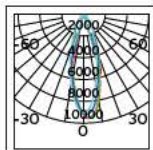

## Details

Voltage 220-240V. Watt 50w. Type of LED COB Epistar. Beam angle 36°. Working temperature -25°C→ 45°C. Lifetime 35.000hrs. 3-phase adapter. Material Aluminium. 2 years guarantee.

IP20. 50w.

VK/04118/W/36