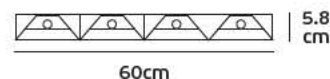

Parabolic detail