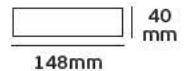

MW MEAN WELL VK/APV-16

Product Models

Code	Model	Box
78000-668255	VK/APV-16-12 1.25A. 16w. 12V.	120pcs
78000-669255	VK/APV-16-24 0.67A. 16w. 24V.	120pcs

Details

Voltage 100-240V. Watt 16w. Material Plastic housing. 2 years guarantee.

IP42. 16w.

MW MEAN WELL VK/APV-25

Product Models

Code	Model	Box
78000-670255	VK/APV-25-12 2.1A. 25w. 12V.	72pcs
78000-671255	VK/APV-25-24 1.05A. 25w. 24V.	72pcs

Details

Voltage 100-240V. Watt 25w. Material Plastic housing. 2 years guarantee.

IP42. 25w.

MW MEAN WELL VK/LPV-20

Product Models

Code	Model	Box
78000-683255	VK/LPV-20-12 1.67A. 20w. 12V.	60pcs
78000-684255	VK/LPV-20-24 0.84A. 20w. 24V.	60pcs

Details

Voltage 90-264V. Watt 20w. Material Plastic housing. 2 years guarantee.

IP67. 20w.

MW MEAN WELL VK/LPV-35

Product Models

Code	Model	Box
78000-685255	VK/LPV-35-12 3A. 35w. 12V.	40pcs
78000-686255	VK/LPV-35-24 1.5A. 35w. 24V.	40pcs

Details

Voltage 90-264V. Watt 35w. Material Plastic housing. 2 years guarantee.

IP67. 35w.