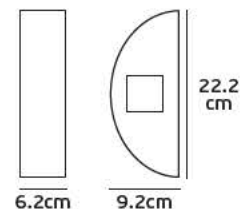

VK/02041

Product Models

Code	Model	Box
75169-285692	VK/02041/AN/W ■ Anthracite. 3000K. 254lm. 6w. 2x118°. CRI>80	20pcs

Details

AC Driver 230V (Included). Watt 6w. Beam Angle 2x118°. CRI>80. Type of Led SMD 3535. Lifetime 30.000hrs. Working temperature -20°C → 40°C. No Dimmable. Material Aluminium. 2 years guarantee.

IP54. 6w.

VK/02074

Product Models

Code	Model	Box
75169-345692	VK/02074/BR/W ■ Brown. 3000K. 450lm. 6w. 337°. CRI>80	10pcs

Details

AC Driver 230V (Included). Watt 6w. Beam Angle 337°. CRI>80. Type of Led COB. Lifetime 30.000hrs. Working temperature -20°C → 40°C. No Dimmable. Material Aluminium. 2 years guarantee.

IP54. 6w.