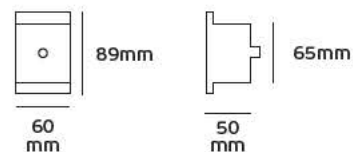

VK/53008/D
Dimmer with switch ON/OFF

Product Models

Code	Model	Box
78000-646126	VK/53008/D 1 ch. x 8A. 12-24V.	10pcs

Details

Voltage 12-24V. Material Plastic. Dimmable. 2 years guarantee.

IP20. 12-24V.

GALAXY
Dimmer electronic

Product Models

Code	Model	Box
14184-116170	GALAXY Dimmer L. 230V. 1300w.	1pc

Details

Voltage 230V. Material Plastic. Dimmer L, ▲ C. Dimmable. 2 years guarantee.

IP20. 230V.

DIM MCU
Dimmer analog **OSRAM**

Product Models

Code	Model	Box
12084-020019	DIM MCU 6A. 230V.	1pc

Details

Voltage 230V. Load contact 6A. Material Plastic. 2 years guarantee.

IP20. 230V.
1-10V