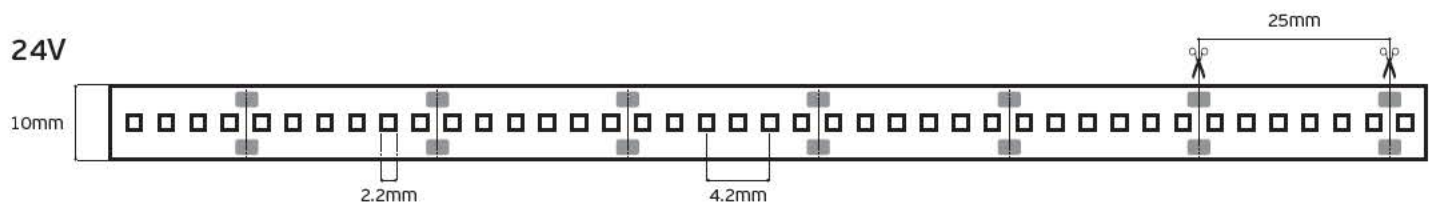

Details

Led type SMD 2216. Watt 24w/m. Led qty 240pcs/m. Tape on back 3M. Working temperature -10°C → 40°C. Storage temperature -20°C → 60°C.

**5** years guarantee    **Super bright!!!**

VK/24/2216W/.../60