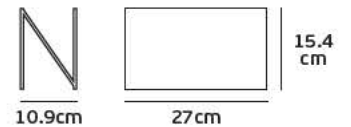

VK/02080

Product Models

Code	Model	Box
75169-289694	VK/02080/G/W ■ Grey. 3000K. 396lm. 20w. 98°. CRI>84	4pcs
75169-290694	VK/02080/W/W □ White. 3000K. 396lm. 20w. 98°. CRI>84	4pcs

Details

AC Driver 100-240V (Included). Watt 20w. Beam Angle 98°. CRI>84. Type of Led CREE XBD. Lifetime 30.000hrs. No Dimmable. Working temperature -20°C→45°C. Material Aluminium. 2 years guarantee.

IP54. 20w.

VK/02085

Product Models

Code	Model	Box
75169-299694	VK/02085/AN/W ■ Anthracite. 3000K. 634lm. 15w. PHILIPS led. 101°. CRI>83	4pcs
75169-300694	VK/02085/W/W □ White. 3000K. 634lm. 15w. PHILIPS led. 101°. CRI>83	4pcs

Details

AC Driver 200-240V (Included). Watt 15w. Beam Angle 101°. CRI>83. Type of Led SMD PHILIPS 3030. Lifetime 30.000hrs. No Dimmable. Working temperature -20°C→45°C. Material Aluminium. 2 years guarantee.

IP54. 15w.