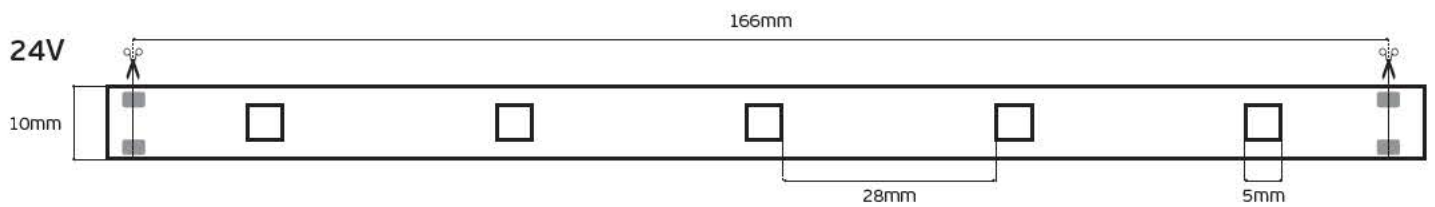

VK/5050/30 24V

Product Models

Code	Model	Voltage	Color	Beam Angle	CRI	Power	Box
78001-055719	VK/24/5050/W/30	24V	3000K	720lm/m	CRI>80	7.2w/m	5m/roll
78001-054719	VK/24/5050/D/30	24V	6000K	720lm/m	CRI>80	7.2w/m	5m/roll

Details

Led type SMD 5050. Watt 7.2w/m. Led qty 30pcs/m. CRI>80. Tape on back 3M. Working temperature -25°C → 60°C. Storage temperature -40°C → 80°C. 2 years guarantee.

IP20. 7.2w/m. 24V