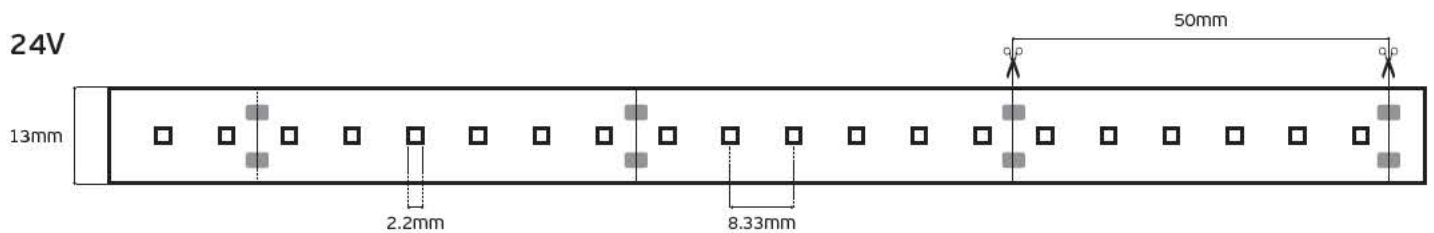

Details

Led type SMD 2216. Watt 12w/m. Led qty 120pcs/m. Tape on back 3M. Working temperature -10°C → 40°C. Storage temperature -20°C → 60°C.

**5** years guarantee    *Super bright!!!*

IP66. 12w/m

VK/24/2216W/.../180