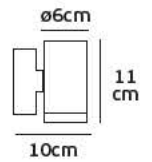

Details

Voltage 240V. Max watt 35w. GU10. Material Brass/Glass.

IP65. GU10.