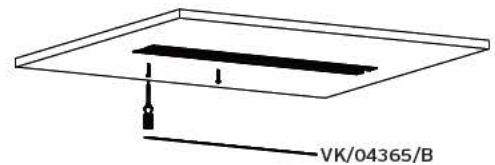

**4. Recessed magnetic track installation diagram 48V**

4b. Measure the size of cut-out, drill the hole in the installation position

4c. Connect input end of power supply to the cable of magnetic track

4d. Put the magnetic track into the installation hole, then fix the magnetic track by screws, and put decoration cover into the magnetic track to avoid touch dust