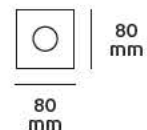

VK/53008/D
Dimmer with switch ON/OFF

Product Models

Code	Model	Box
78000-646126	VK/53008/D 1 ch. x 8A. 12-24V.	10pcs

Details

Voltage 12-24V. Material Plastic. Dimmable. 2 years guarantee.

IP20. 12-24V.

GALAXY
Dimmer electronic

Product Models

Code	Model	Box
14184-116170	GALAXY Dimmer L. 230V. 1300w.	1pc

Details

Voltage 230V. Material Plastic. Dimmer L, ▲ C. Dimmable. 2 years guarantee.

IP20. 230V.

DIM MCU
Dimmer analog **OSRAM**

Product Models

Code	Model	Box
12084-020019	DIM MCU 6A. 230V.	1pc

Details

Voltage 230V. Load contact 6A. Material Plastic. 2 years guarantee.

IP20. 230V.
1-10V