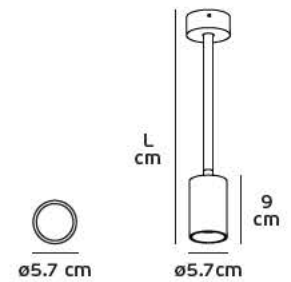

Details

Voltage 220-240V. Max watt 13w. GU10/Par16. Working temperature -20°C ~ 40°C.
Material Aluminium.

IP20. GU10.