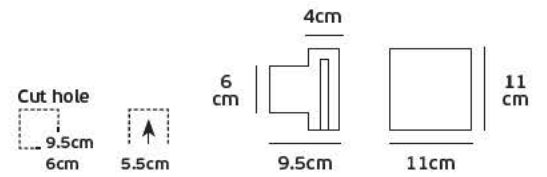

VK/02107

Product Models

Code	Model	Box
75169-335694	VK/02107/G/W ■ Grey. 3000K. 46lm. 3.6w. PHILIPS led. 56°. CRI>80	18pcs

Details

AC Driver 100-240V (Included). Watt 3.6w. Beam Angle 56°. CRI>80. Type of Led SMD 3014/
PHILIPS. Lifetime 30.000hrs. Working temperature -20°C→45°C. No Dimmable.
Material Aluminium. 2 years guarantee.

IP65. 3.6w.