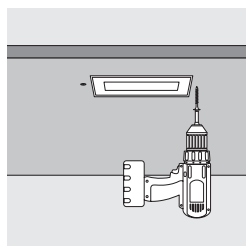

■ FARETTI INCASSI IN GESSO GYPSUM RECESSED SPOTLIGHTS