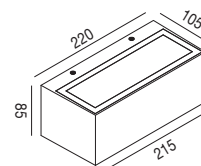

LIGHT SOURCE		FINISHED	CODE	CCT	FLUX
LED 15W | 220-240Vac CRI >80		Grigio antracite Grey graphite	GES970	4000K	600lm
BEAM 120° Biemissione Double Emission		Bianco White	GES971	4000K	755lm
		Ruggine Rusty	GES972	4000K	602lm