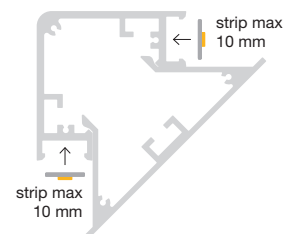

INDOOR

LED PROFILES
ANGOLARE / ANGULAR

LUBIANA D

	FINISHED	CODE	
	Bianco opaco Matt White	PLUPBD	Kit profilo e diffusore 2 m Profile and diffuser kit 2 m
	Nero opaco Matt Black	PLUPND	Kit profilo e diffusore 2 m Profile and diffuser kit 2 m
	Argento Silver	PLUPAD	Kit profilo e diffusore 2 m Profile and diffuser kit 2 m
	Oro Gold	PLUPOD	Kit profilo e diffusore 2 m Profile and diffuser kit 2 m