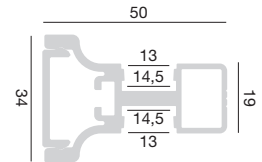

INDOOR

LED PROFILES
APPLIQUE / WALL LIGHT

RIGA ASF

	FINISHED	CODE	
	Bianco opaco Matt White	PRIASF B	Kit profilo e diffusore 2 m Profile and diffuser kit 2 m
	Nero opaco Matt Black	PRIASF N	Kit profilo e diffusore 2 m Profile and diffuser kit 2 m
	Argento Silver	PRIASF A	Kit profilo e diffusore 2 m Profile and diffuser kit 2 m
	Oro Gold	PRIASF O	Kit profilo e diffusore 2 m Profile and diffuser kit 2 m