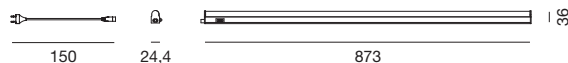

BEAM

LIGHT SOURCE	FINISHED	CODE	CCT	FLUX
LED 14W | 220-240Vac CRI >80	Bianco White	GAP052	4000K	1680lm