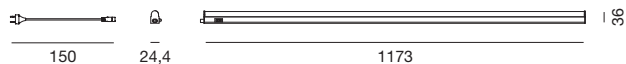

BEAM

Per ordini di applique GAP051 e GAP052 inferiori a 5 pezzi assortiti verrà applicata una spesa di fuori imballo di 15 €.
Per ordini di applique GAP051 e GAP052 uguali o superiori a 5 pezzi assortiti non verrà applicata nessuna spesa di fuori imballo.

For wall-mounted GAP051 and GAP052 orders with less than 5 assorted pieces, a packaging charge of € 15 will be applied.
For wall-mounted GAP051 and GAP052 orders with equal or more than 5 assorted pieces, no packaging charges will be applied.