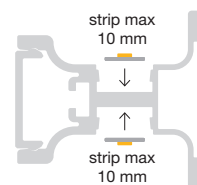

INDOOR

LED PROFILES
APPLIQUE / WALL LIGHT

RIGA AF

	FINISHED	CODE	
	Bianco opaco Matt White	PRIACFB	Kit profilo e diffusore 2 m Profile and diffuser kit 2 m
	Nero opaco Matt Black	PRIACFN	Kit profilo e diffusore 2 m Profile and diffuser kit 2 m
	Argento Silver	PRIACFA	Kit profilo e diffusore 2 m Profile and diffuser kit 2 m
	Oro Gold	PRIACFO	Kit profilo e diffusore 2 m Profile and diffuser kit 2 m