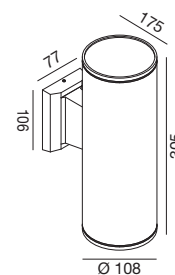

LAMPADINE UTILIZZABILI
AVAILABLE BULBS

Vedi pagina / see page
531

E27	BEAM	CODE	POWER	CCT	FLUX	CRI
		GLA230C	10W	3000K	855lm	>80
		GLA230N	10W	4000K	880lm	>80
		GLA230	10W	6500K	910lm	>80