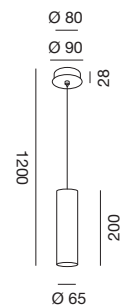

Lampada a sospensione.
Struttura in alluminio.
Finitura in bianco opaco.
Modulo LED CREE
e trasformatore incluso.
3 anni di garanzia.

Suspension lamp.
Aluminium structure.
Matt white finish.
CREE LED module
and transformer included.
3 years warranty.

LIGHT SOURCE	FINISHED	CODE	CCT	FLUX
LED CREE 16W | 220-240Vac CRI >80	Bianco opaco	GSO001C	3000K	1280lm
	Matt White	GSO001N	4000K	1360lm

BEAM