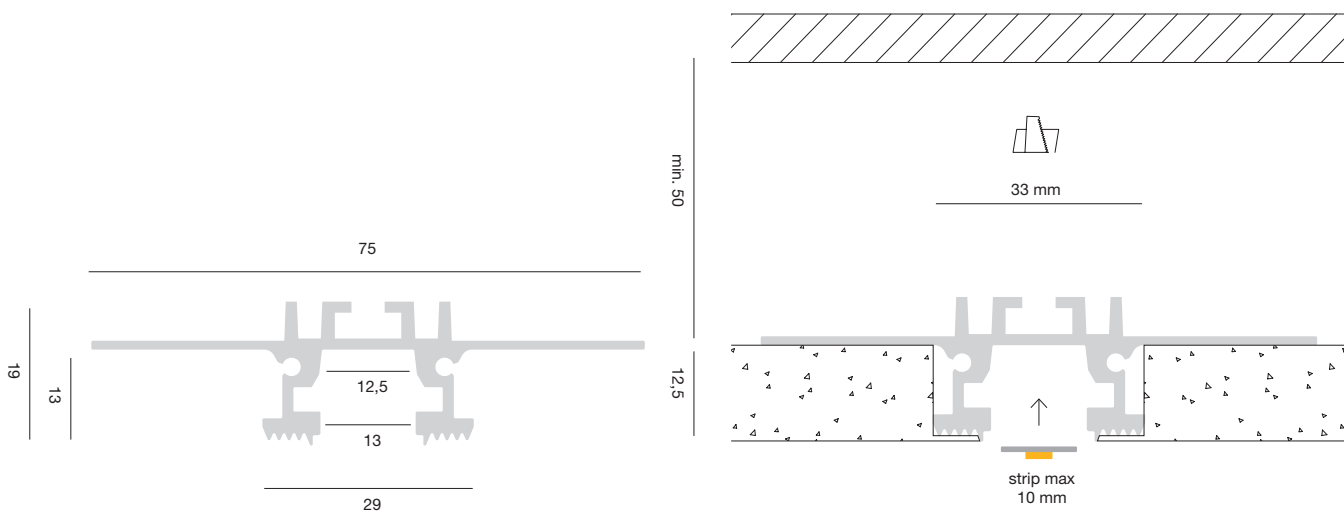

LIVERPOOL FM

	FINISHED	CODE	
	Argento Silver	PLIPFM	Kit profilo e diffusore 2 m Profile and diffuser kit 2 m
	Argento Silver	PLITFM	Testata terminale (2 pz) End Cap (2 pcs)