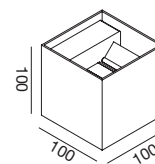

LIGHT SOURCE

LED
2 x 5W | 220-240Vac
CRI >80

Biemissione
Double Emission

BEAM
min 0°
max 115°

FINISHED	CODE	CCT	FLUX
Bianco opaco	GES860C	3000K	590lm
Matt White	GES860N	4000K	640lm

Grigio antracite	GES861C	3000K	465lm

Grey graphite	GES861N	4000K	500lm

Grigio alluminio	GES862C	3000K	500lm

Aluminum Gray	GES862N	4000K	540lm

Nero opaco	GES863C	3000K	335lm

Matt Black	GES863N	4000K	440lm

Marrone	GES864C	3000K	475lm

Brown	GES864N	4000K	500lm

LIGHT SOURCE

LED
2 x 10W | 220-240Vac
CRI >80

Biemissione
Double Emission

BEAM
min 0°
max 115°

FINISHED	CODE	CCT	FLUX
Bianco	GES865C	3000K	1190lm
White	GES865N	4000K	1290lm

Grigio antracite	GES866C	3000K	840lm

Dark Grey	GES866N	4000K	920lm

Marrone	GES867C	3000K	830lm

Dark Brown	GES867N	4000K	940lm

NEW