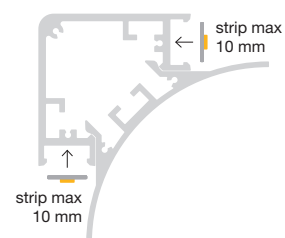

INDOOR

LED PROFILES
ANGOLARE / ANGULAR

LUBIANA C

	FINISHED	CODE	
	Bianco opaco Matt White	PLUPBC	Kit profilo e diffusore 2 m Profile and diffuser kit 2 m
	Nero opaco Matt Black	PLUPNC	Kit profilo e diffusore 2 m Profile and diffuser kit 2 m
	Argento Silver	PLUPAC	Kit profilo e diffusore 2 m Profile and diffuser kit 2 m
	Oro Gold	PLUPOC	Kit profilo e diffusore 2 m Profile and diffuser kit 2 m