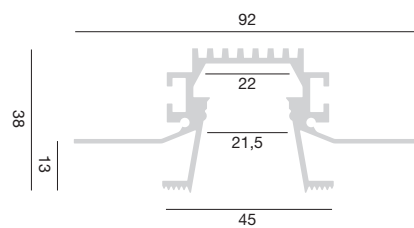

LIVERPOOL RG

FINISHED	CODE		
	Bianco opaco Matt White	PLIPRBG	Kit profilo e diffusore 2 m Profile and diffuser kit 2 m
	Nero opaco Matt Black	PLIPRNG	Kit profilo e diffusore 2 m Profile and diffuser kit 2 m
	Argento Silver	PLIPRAG	Kit profilo e diffusore 2 m Profile and diffuser kit 2 m
	Oro Gold	PLIPROG	Kit profilo e diffusore 2 m Profile and diffuser kit 2 m