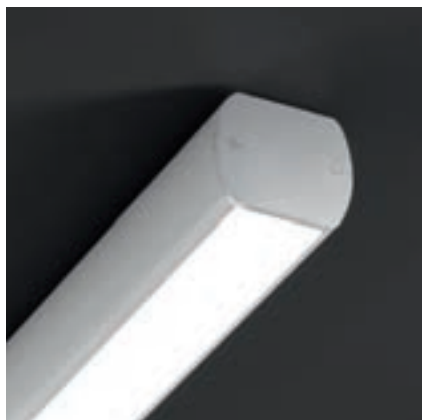

BAKU G

	FINISHED	CODE		
	Bianco opaco Matt White	PBAPB2	Kit profilo e diffusore 2 m Profile and diffuser kit 2 m	
	Nero opaco Matt Black	PBAPN2	Kit profilo e diffusore 2 m Profile and diffuser kit 2 m	
	Argento Silver	PBAPA2	Kit profilo e diffusore 2 m Profile and diffuser kit 2 m	
	Oro Gold	PBAPO2	Kit profilo e diffusore 2 m Profile and diffuser kit 2 m	

TESTATE TERMINALI (2 pz)
END CAPS (2 pcs)

CODE	FINISHED
PBATB2	☐ Bianco opaco Matt White
PBATN2	☒ Nero opaco Matt Black
PBATA2	☐ Argento Silver
PBATO2	☐ Oro Gold

Pafoniera
Ceiling lamp