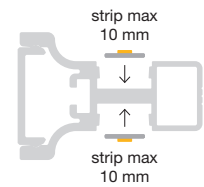

INDOOR

LED PROFILES
APPLIQUE / WALL LIGHT

RIGA ASF

	FINISHED	CODE	
	Bianco opaco Matt White	PRIASF B	Kit profilo e diffusore 2 m Profile and diffuser kit 2 m
	Nero opaco Matt Black	PRIASF N	Kit profilo e diffusore 2 m Profile and diffuser kit 2 m
	Argento Silver	PRIASF A	Kit profilo e diffusore 2 m Profile and diffuser kit 2 m
	Oro Gold	PRIASF O	Kit profilo e diffusore 2 m Profile and diffuser kit 2 m