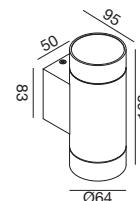

LAMPADINE UTILIZZABILI
AVAILABLE BULBS

Vedi pagina / see page
533

GU10	BEAM	CODE	POWER	CCT	FLUX	CRI
		GLA241C	5W	3000K	420lm	>80
		GLA241N	5W	4000K	430lm	>80
		GLA243C	7W	3000K	590lm	>80
		GLA243N	7W	4000K	610lm	>80
		GLA242C	5W	3000K	410lm	>80
		GLA242N	5W	4000K	420lm	>80
		GLA244C	7W	3000K	550lm	>80
		GLA244N	7W	4000K	560lm	>80
		GLA350C	9W	3000K	900lm	>80
		GLA350N	9W	4000K	950lm	>80