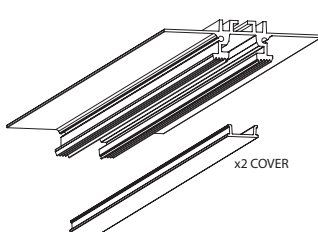

LIVERPOOL FM 75x19 mm