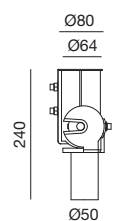

OUTDOOR

PROIETTORI E ARMATURE STRADALI / STEPLIGHTS AND STREET LIGHTING

Armatura stradale.
Struttura in alluminio pressofuso.
Finitura in grigio opaco.
Attacco al palo in alluminio pressofuso idoneo per pali di diametro 62 mm.
Diffusore in vetro temperato.
Modulo LED e trasformatore inclusi.
Altezza di installazione:
GES570 max 6 metri;
GES571 max 10 metri.

Street lighting.
Die-cast aluminium structure.
Matt grey finish.
Support attachment in die-cast aluminium, ideal for supports with diameter 62 mm.
Tempered glass diffuser.
LED module and transformer included.
Installation height:
GES570 max 6 metres;
GES571 max 10 metres.

2230	0,0065	30,000	
3530	0,0115		
4830	0,0188		

LIGHT SOURCE	FINISHED	CODE	CCT	FLUX	
LED 50W | 220-240Vac CRI >70	Grigio opaco Matt Grey	GES570	4000K	4500lm	
BEAM 100°					
LED 100W | 220-240Vac CRI >70	Grigio opaco Matt Grey	GES571	4000K	9000lm	
BEAM 100°					

Accessorio per il collegamento dell'armatura stradale al palo.
Diametro massimo del palo Ø 64 mm

Accessory for connecting street light to the pole.
Maximum diameter of the pole Ø 64 mm

CODE

GES05

930