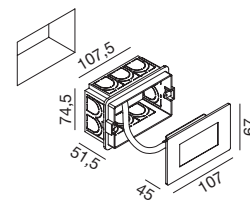

140 0,0004 25.000

LIGHT SOURCE	FINISHED	CODE	CCT	FLUX
LED 2W | 220-240Vac CRI >80	Bianco opaco/ Nichel	GES810C	3000K	200lm
	Matt White/ Nichel	GES810N	4000K	200lm
BEAM 120°				
Funzionante solo con sensore di movimento	Bianco opaco/ Nichel	GES811	3000K	200lm
Only works with motion sensor.	Matt White/ Nichel			
Solo luce di emergenza With emergency light	Bianco opaco/ Nichel	GES812	3000K	200lm
	Matt White/ Nichel