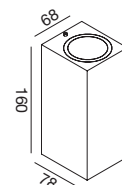

LIGHT SOURCE	FINISHED	CODE	BULBS
GU10 max 2 x 35W 220-240Vac Lampadine non incluse Bulbs not included Biemissione Double Emission 	Bianco opaco Matt White	GES913	2 x GU10
	Grigio antracite Gray graphite	GES914	2 x GU10
	Ruggine Rusty	GES915	2 x GU10