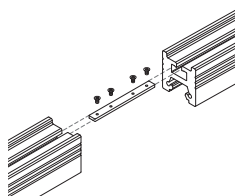

FINISHED	CODE
Argento Silver	PGILP1

Giunzione piccola piegata

Small bent joint