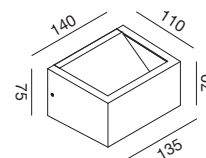

LIGHT SOURCE		FINISHED	CODE	CCT	FLUX
LED 9W | 220-240Vac CRI >80		Grigio antracite	GES1150	3000K	320lm
		Dark Grey		4000K	380lm
				6500K	378lm
Biemissione Double Emission					
		Marrone	GES1160	3000K	330lm
		Corten		4000K	395lm
				6500K	385lm