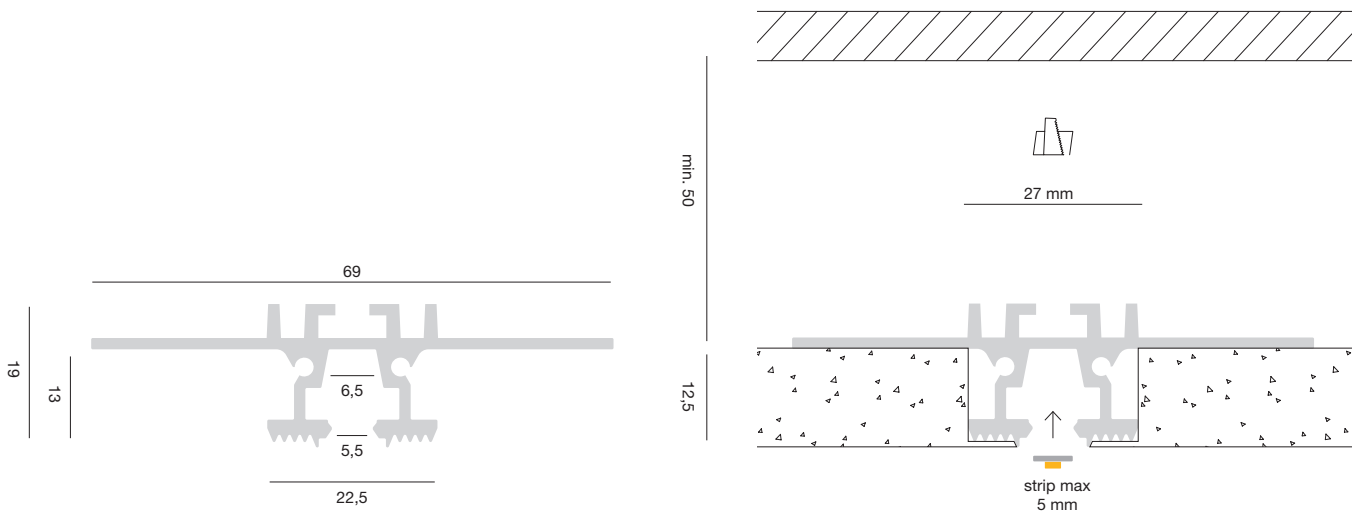

LIVERPOOL FP 69x19 mm

LIVERPOOL FM 75x19 mm

LIVERPOOL FG 83x19 mm

INDOORLED PROFILES
INCASSO / RECESSED

LIVERPOOL FP

	FINISHED	CODE	
	Argento	PLIPFP	Kit profilo e diffusore 2 m
	Silver		Profile and diffuser kit 2 m
	Argento	PLITFP	Testata terminale (2 pz)
	Silver		End Cap (2 pcs)