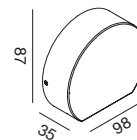

LIGHT SOURCE		FINISHED	CODE	CCT	FLUX
LED 5W | 220-240Vac CRI >80		Bianco opaco	GES890C	3000K	475lm
		Matt White	GES890N	4000K	510lm
BEAM 111°		Grigio antracite	GES891C	3000K	460lm
		Grey graphite	GES891N	4000K	495lm
		Grigio alluminio	GES892C	3000K	470lm
		Aluminum Gray	GES892N	4000K	505lm
		Marrone	GES893C	3000K	460lm
		Brown	GES893N	4000K	495lm