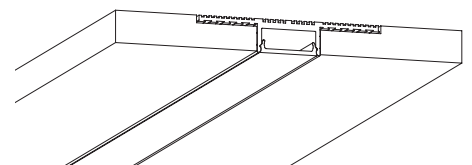

CARRARA G 138x12,5 mm