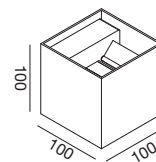

FLUX

405lm
450lm
430lm

Grigio
antracite
Grey
graphite

GES1021

3000K
4000K
5500K

282lm
330lm
320lm