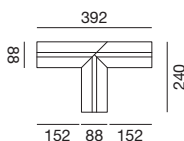

FINISHED

CODE

Argento	PMATA1
Silver