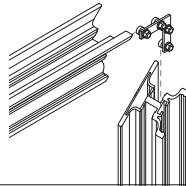

FINISHED

CODE

■ Argento
Silver

PGIAGP

Giunzione grande piegata
passante

Large thought bent joint