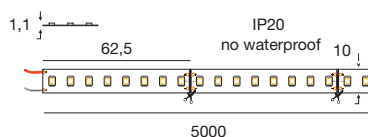

CODE	CCT	FLUX / m
12W/m	GST150C	3000K	1640lm
SMD 2835 128 LED/m CRI>80	GST150N	4000K	1740lm