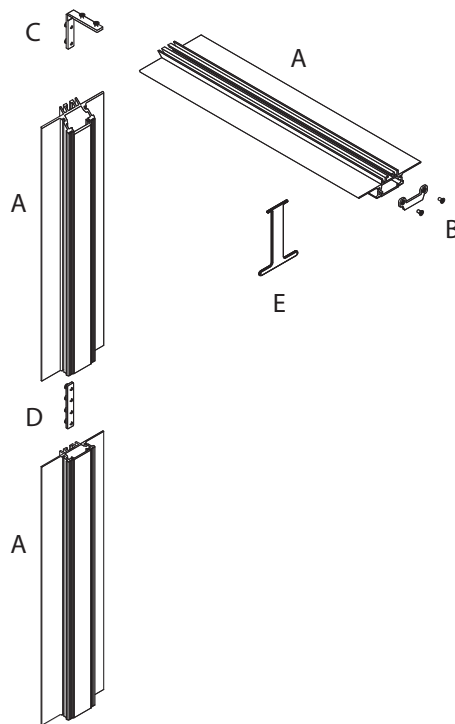

LIVERPOOL F

INCASSO RECESSED

A PLIPFG (X3)
Kit profilo e diffusore 2 m
Profile and diffuser kit 2 m

B PLITFG (X1)
Testata terminale (2 pz)
End Cap (2 pcs)

C PGIPG1 (X1)
Giunzione grande piegata
Large bent joint

D PGILG1 (X1)
Giunzione grande lineare
Large linear joints

E PLIKG1 (X1)
Chiave per fissaggio profilo
Key for fixing profiles