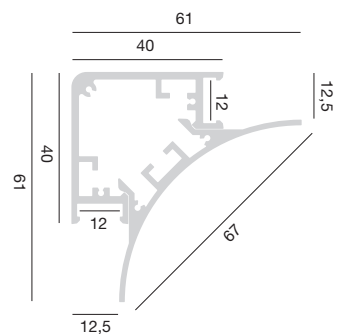

INDOOR

LED PROFILES
ANGOLARE / ANGULAR

LUBIANA C

	FINISHED	CODE	
	Bianco opaco Matt White	PLUPBC	Kit profilo e diffusore 2 m Profile and diffuser kit 2 m
	Nero opaco Matt Black	PLUPNC	Kit profilo e diffusore 2 m Profile and diffuser kit 2 m
	Argento Silver	PLUPAC	Kit profilo e diffusore 2 m Profile and diffuser kit 2 m
	Oro Gold	PLUPOC	Kit profilo e diffusore 2 m Profile and diffuser kit 2 m