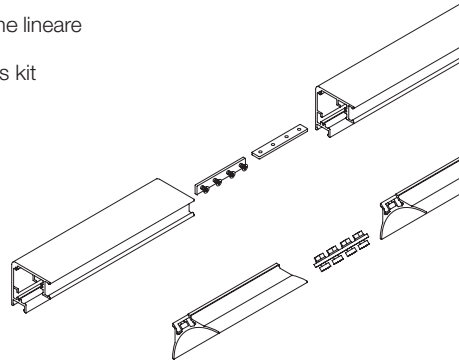

LUBIANA

ACCESSORI / ACCESSORIES

Kit giunzione lineare
Linear joints kit

FINISHED

CODE

■ Argento
Silver

PLUKIL