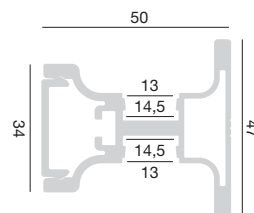

INDOOR

LED PROFILES
APPLIQUE / WALL LIGHT

RIGA AF

	FINISHED	CODE	
	Bianco opaco Matt White	PRIACFB	Kit profilo e diffusore 2 m Profile and diffuser kit 2 m
	Nero opaco Matt Black	PRIACFN	Kit profilo e diffusore 2 m Profile and diffuser kit 2 m
	Argento Silver	PRIACFA	Kit profilo e diffusore 2 m Profile and diffuser kit 2 m
	Oro Gold	PRIACFO	Kit profilo e diffusore 2 m Profile and diffuser kit 2 m