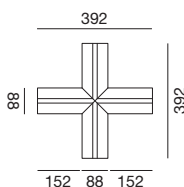

FINISHED

CODE

Argento	PMAXA1
Silver	

Raccordo grande a X
Large X-joint

Per - for
MASSA G