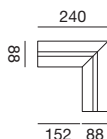

FINISHED

CODE

Argento	PMALA1
Silver