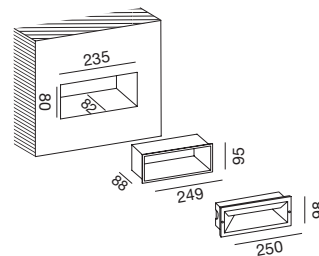

LIGHT SOURCE		FINISHED	CODE	CCT	FLUX
LED 13W | 220-240Vac CRI >80		Grigio antracite Grey graphite	GES350	4000K	1200lm
		Grigio metallizzato Metallic Gray	GES351	4000K	1200lm