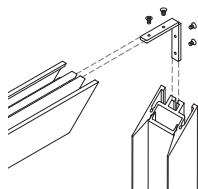

FINISHED	CODE
Argento Silver	PGIPP1

Giunzione piccola angolo