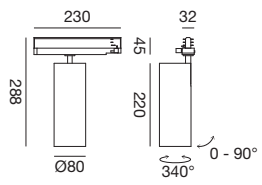

LIGHT SOURCE	FINISHED	CODE	CCT	FLUX
LED CREE 40W | 220-240Vac CRI >80	Bianco	GFA972C	3000K	3320lm
	White	GFA972N	4000K	3650lm
BEAM 		GFA982C	3000K	3190lm
		GFA982N	4000K	3420lm