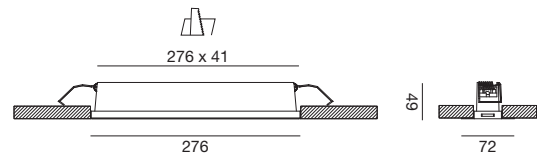

DRIVER

Misure alimentatore (susceptibili di variazioni)
Measures power supply (measures could have variations)
91x35x25 mm