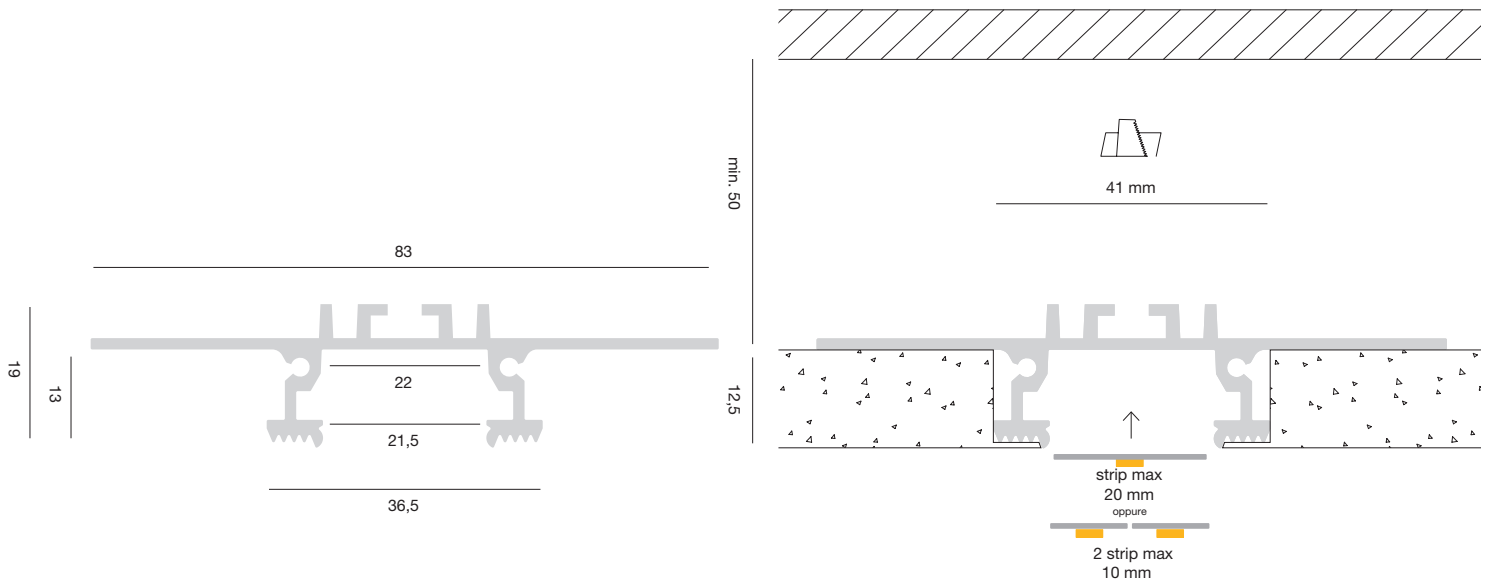

LIVERPOOL FG

	FINISHED	CODE	
	Argento	PLIPFG	Kit profilo e diffusore 2 m Profile and diffuser kit 2 m
	Silver		
	Argento	PLITFG	Testata terminale (2 pz) End Cap (2 pcs)
	Silver