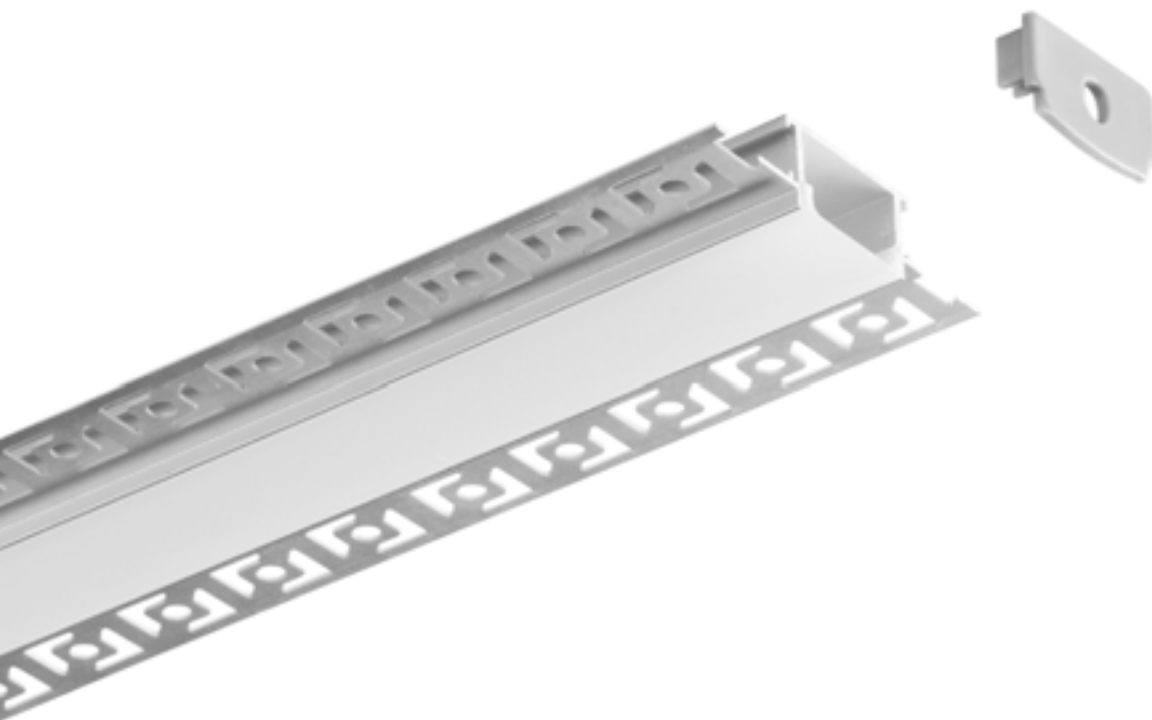

NEW

Profilo in alluminio estruso sezionabile per installazione ad incasso su cartongesso a scomparsa totale. Incluso di diffusore in policarbonato bianco opaco ad incastro. Illuminazione diretta. Colore disponibile: grigio. Strip LED con alimentatore installato in remoto da ordinare separatamente.

CONDIZIONI DI VENDITA: per ordini di profili inferiori a 20 pezzi assortiti verrà applicata una spesa di fuori imballo di 15 €. Per ordini di profili uguali o superiori a 20 pezzi assortiti non verrà applicata nessuna spesa di fuori imballo.

Sectional extruded aluminum profile for fully concealed recessed installation on plasterboard. Included in snap-in matt white polycarbonate. Direct lighting. Available colour: grey. LED strip with remote installed power supply, accessories for joint, fixing and closure to be ordered separately.

SALES CONDITIONS: for profiles orders with less than 20 assorted pieces, a packaging charge of € 15 will be applied. For profiles orders with equal to or more than 20 assorted pieces, no packaging charges will be applied.

	FINISHED	CODE	
	Alluminio	GSTP170	Kit profilo e diffusore 2 m
	Aluminum		Profile and diffuser kit 2 m
			Testata terminale (2 pz) End Cap (2 pcs)