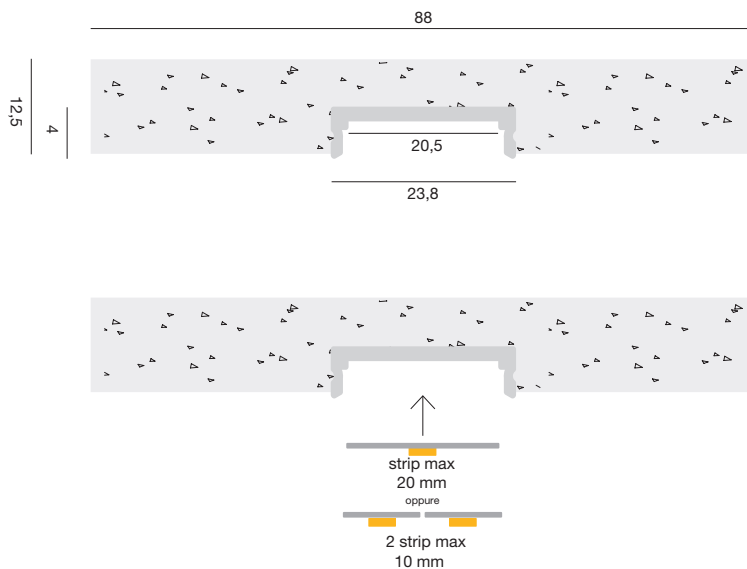

MASSA G

	FINISHED	CODE
	Argento Silver	PMAPA2 Kit profilo e diffusore 2 m Profile and diffuser kit 2 m