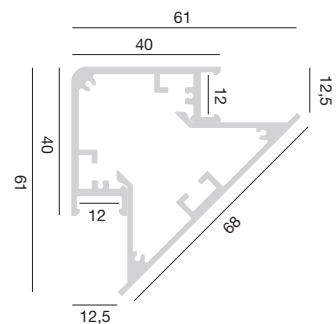

INDOOR

LED PROFILES
ANGOLARE / ANGULAR

LUBIANA D

	FINISHED	CODE	
	Bianco opaco Matt White	PLUPBD	Kit profilo e diffusore 2 m Profile and diffuser kit 2 m
	Nero opaco Matt Black	PLUPND	Kit profilo e diffusore 2 m Profile and diffuser kit 2 m
	Argento Silver	PLUPAD	Kit profilo e diffusore 2 m Profile and diffuser kit 2 m
	Oro Gold	PLUPOD	Kit profilo e diffusore 2 m Profile and diffuser kit 2 m