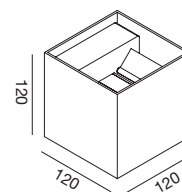

LIGHT SOURCE

LED
2 x 5W | 220-240Vac
CRI >80

Biemissione
Double Emission

BEAM
min 0°
max 115°

FINISHED	CODE	CCT	FLUX
Bianco opaco	GES860C	3000K	590lm
Matt White	GES860N	4000K	640lm

Grigio antracite	GES861C	3000K	465lm

Grey graphite	GES861N	4000K	500lm

Grigio alluminio	GES862C	3000K	500lm

Aluminum Gray	GES862N	4000K	540lm

Nero opaco	GES863C	3000K	335lm

Matt Black	GES863N	4000K	440lm

Marrone	GES864C	3000K	475lm

Brown	GES864N	4000K	500lm

LIGHT SOURCE

LED
2 x 10W | 220-240Vac
CRI >80

Biemissione
Double Emission

BEAM
min 0°
max 115°

FINISHED	CODE	CCT	FLUX
Bianco	GES865C	3000K	1190lm
White	GES865N	4000K	1290lm

Grigio antracite	GES866C	3000K	840lm

Dark Grey	GES866N	4000K	920lm

Marrone	GES867C	3000K	830lm

Dark Brown	GES867N	4000K	940lm

NEW