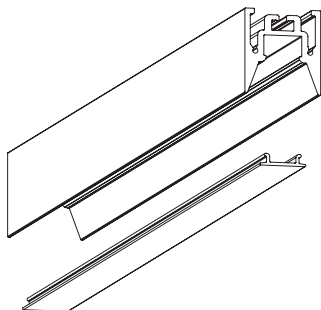

BUCAREST P 24x26 mm