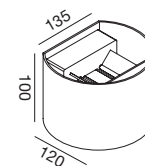

LIGHT SOURCE

LED
2 x 5W | 220-240Vac
CRI >80

Biemissione
Double Emission

BEAM
min 0°
max 115°

FINISHED

Bianco
opaco
Matt White

CODE CCT FLUX

GES870C 3000K 600lm

GES870N 4000K 650lm

Grigio
antracite
Grey
graphite

GES871C 3000K 475lm

GES871N 4000K 510lm

Grigio
alluminio
Aluminum
Gray

GES872C 3000K 510lm

GES872N 4000K 550lm

Nero opaco
Matt Black

GES873C 3000K 355lm

GES873N 4000K 450lm

Marrone
Brown

GES874C 3000K 475lm

GES874N 4000K 510lm

LIGHT SOURCE

LED
2 x 10W | 220-240Vac
CRI >80

Biemissione
Double Emission

BEAM
min 0°
max 115°

FINISHED

Bianco
White

CODE CCT FLUX

GES875C 3000K 1190lm

GES875N 4000K 1300lm

Grigio
antracite
Dark Grey

GES876C 3000K 900lm

GES876N 4000K 1000lm

Marrone
Dark Brown

GES877C 3000K 920lm

GES877N 4000K 1000lm

NEW