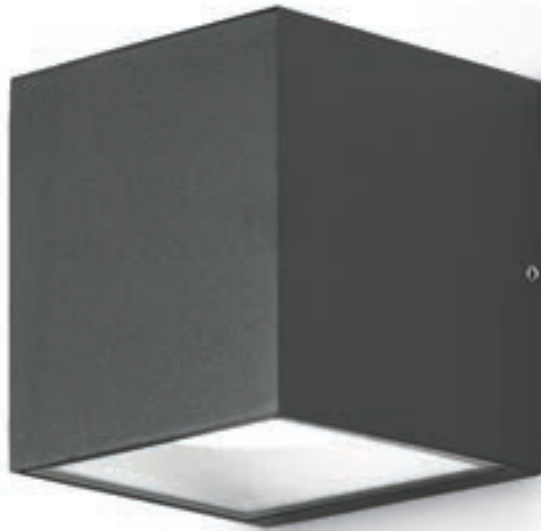

OUTDOOR

PLAFONIERE - APPLIQUE / CEILING - WALL LIGHTS

Applique.

Struttura in alluminio.
 Finitura in bianco, grigio alluminio,
 grigio antracite o marrone.
 Diffusore in vetro trasparente.

Wall light.

Aluminium structure.
 White, grey aluminium,
 grey graphite or brown finish.
 Clear glass diffuser.