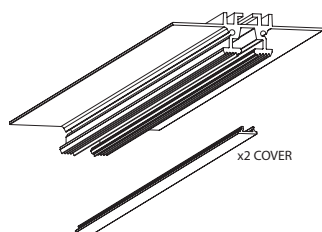

Strip LED con alimentatore installato in remoto, accessori per giunzione, fissaggio e chiusura da ordinare separatamente.

CONDIZIONI DI VENDITA: per ordini di profili inferiori a 4 pezzi assortiti (escluso i profili ad incasso con cartongesso incluso) verrà applicata una spesa di fuori imballo di 10€. Per ordini di profili uguali o superiori a 4 pezzi assortiti (escluso i profili con cartongesso incluso) non verrà applicata nessuna spesa di fuori imballo.

Sectionable extruded aluminium modular system for completely concealed recessed installation on plasterboard or brickwork. Including transparent disposable diffuser for shaving and painting and snap-in matt white polycarbonate diffuser direct lighting.

Available colour: oxidised silver.

LED strip with remote installed power supply, accessories for joint, fixing and closure to be ordered separately.

SALES CONDITIONS: for profiles orders with less than 4 assorted pieces (excluding recessed profiles with integrated plasterboard) a packaging charge of €10 will be applied. For profiles orders with equal to or more than 4 assorted pieces (excluding recessed profiles with integrated plasterboard) no packaging charges will be applied.

LIVERPOOL FP 69x19 mm