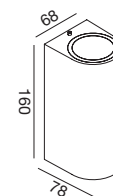

Grigio antracite Gray graphite	GES904	2 x GU10

Ruggine Rusty	GES905	2 x GU10

LAMPADINE UTILIZZABILI
AVAILABLE BULBS

Vedi pagina / see page
533

GU10	BEAM	CODE	POWER	CCT	FLUX	CRI	EURO / pz
		GLA241C	5W	3000K	420lm	>80	123,00
		GLA241N	5W	4000K	430lm	>80	123,00
		GLA243C	7W	3000K	590lm	>80	123,00
		GLA243N	7W	4000K	610lm	>80	123,00
		GLA350C	9W	3000K	900lm	>80	123,00
		GLA350N	9W	4000K	950lm	>80	123,00