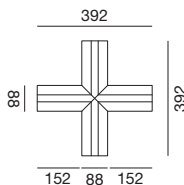

FINISHED

CODE

Argento	PMAXA2
Silver