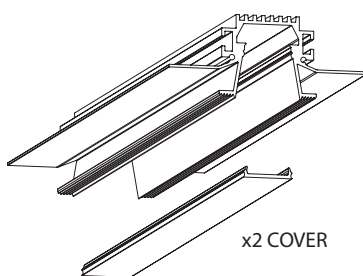

LIVERPOOL RG 92x38 mm