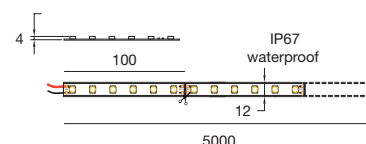

Installabile solo su / Installable only:

Baku G - Bucarest G - Carrara G - Liverpool FG/RG
GSTP101 - GSTP103 - GSTP121 - GSTP123 - GSTP170 - GSTP180 - GSTP181

	CODE	CCT	FLUX / m
RGB	GST063R	RGB	max 415lm
14,4W/m			
SMD 5050			
60 LED/m