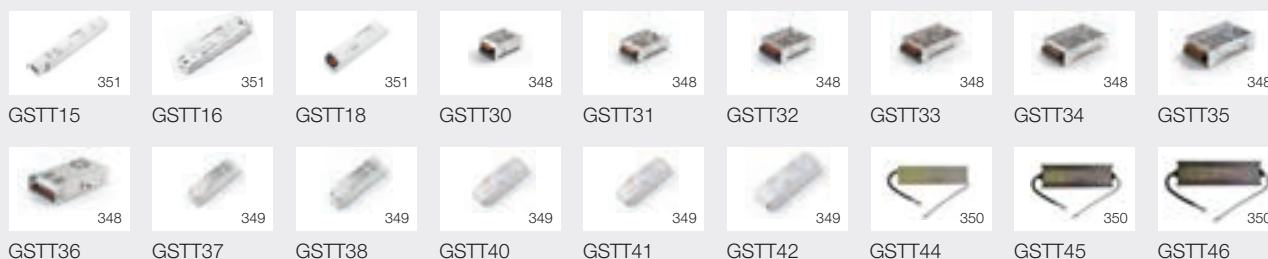

STRIP LED STRIP LED

ALIMENTATORI POWER SUPPLIES

CENTRALINE E TELECOMANDI CONTROL UNITS AND REMOTE UNITS

AMPLIFICATORI DI SEGNALE SIGNAL AMPLIFIER

ACCESSORI STRISCE LED LED STRIPS ACCESSORIES

OUTDOOR

PLAFONIERE E APPLIQUE CEILING AND WALL LIGHTS