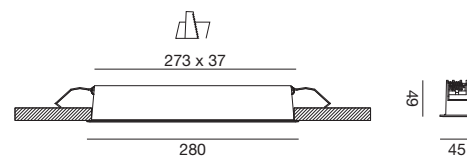

DRIVER

Misure alimentatore (susceptibili di variazioni)
Measures power supply (measures could have variations)
91x35x25 mm