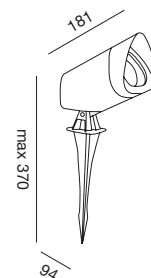

LAMPADINE UTILIZZABILI
AVAILABLE BULBS

Vedi pagina / see page
533

GU10	BEAM	CODE	POWER	CCT	FLUX	CRI
		GLA241C	5W	3000K	420lm	>80
		GLA241N	5W	4000K	430lm	>80
		GLA243C	7W	3000K	590lm	>80
		GLA243N	7W	4000K	610lm	>80
		GLA242C	5W	3000K	410lm	>80
		GLA242N	5W	4000K	420lm	>80
		GLA244C	7W	3000K	550lm	>80
		GLA244N	7W	4000K	560lm	>80
		GLA350C	9W	3000K	900lm	>80
		GLA350N	9W	4000K	950lm	>80