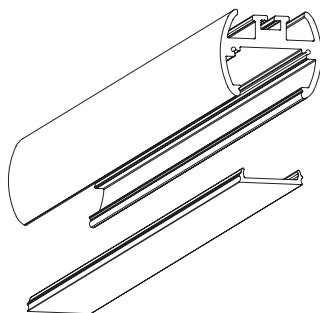

BAKU G 36x30 mm