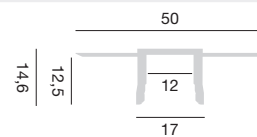

FINISHED	CODE	

Grigio

GSTP150

Kit profilo e diffusore 2 m
Profile and diffuser kit 2 m

Grey

Testata terminale (2 pz)
End Cap (2 pcs)