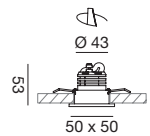

LED CREE
5W | 220-240Vac
CRI >80

BEAM