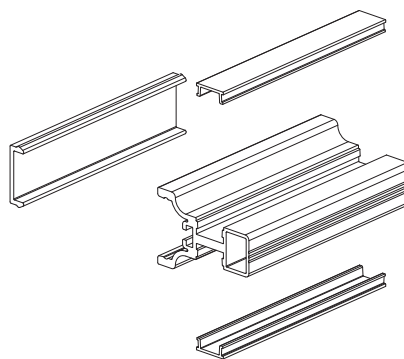

RIGA ASF 50x19 mm