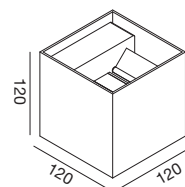

Grigio
antracite
Grey
graphite

GES1024

3000K
4000K
5500K

570lm
690lm
670lm