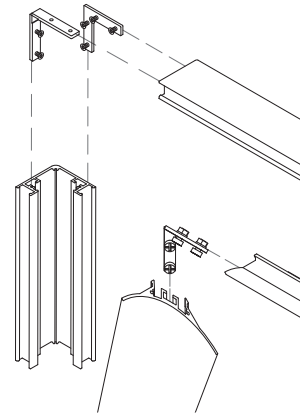

FINISHED

CODE

■ Argento
Silver

PLUKIA