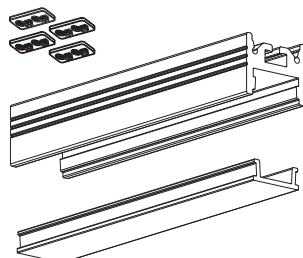

RIGA

Sistema modulare in alluminio estruso sezionabile per installazione a plafone su parete o soffitto o installazione a sospensione. Dotato di 4 staffette per il fissaggio. Incluso di diffusore in policarbonato bianco opaco ad incastro. illuminazione diretta.

Colori disponibili: bianco opaco, nero opaco, argento ossidato o oro ossidato.

Strip LED con alimentatore installato in remoto, accessori per giunzione, sospensione e chiusura da ordinare separatamente.

CONDIZIONI DI VENDITA: per ordini di profili inferiori a 4 pezzi assortiti (escluso i profili ad incasso con cartongesso incluso) verrà applicata una spesa di fuori imballo di 10€. Per ordini di profili uguali o superiori a 4 pezzi assortiti (escluso i profili con cartongesso incluso) non verrà applicata nessuna spesa di fuori imballo.

Sectionable extruded aluminium modular system for mounting on walls or ceilings or suspension installation. Equipped with 4 brackets for fixing. Including snap-in white polycarbonate diffuser. Direct lighting.

Available colours: matt white, matt black, oxidised silver or oxidised gold.

LED strip with remote installed power supply, accessories for joint, suspension and closure to be ordered separately.

SALES CONDITIONS: for profiles orders with less than 4 assorted pieces (excluding recessed profiles with integrated plasterboard) a packaging charge of €10 will be applied. For profiles orders with equal to or more than 4 assorted pieces (excluding recessed profiles with integrated plasterboard) no packaging charges will be applied.