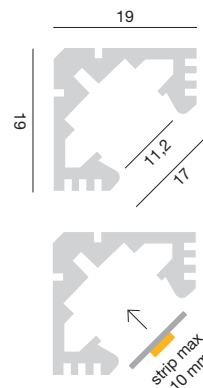

Profilo in alluminio estruso sezionabile per installazione a plafone angolare su parete o soffitto.
Incluso di diffusore in policarbonato bianco opaco ad incastro. Illuminazione diretta.
Colori disponibili: grigio.
Strip LED con alimentatore installato in remoto da ordinare separatamente.

CONDIZIONI DI VENDITA: per ordini di profili inferiori a 20 pezzi assortiti verrà applicata una spesa di fuori imballo di 15 €. Per ordini di profili uguali o superiori a 20 pezzi assortiti non verrà applicata nessuna spesa di fuori imballo.

Sectionable extruded profile for mounting on walls or ceilings angular.
Including snap-in matt white polycarbonate diffusers. Indirect lighting.
Available colours: grey.
LED strip with remote installed power supply to be ordered separately.

SALES CONDITIONS: for profiles orders with less than 20 assorted pieces, a packaging charge of € 15 will be applied. For profiles orders with equal to or more than 20 assorted pieces, no packaging charges will be applied.

	FINISHED	CODE	
	Alluminio Aluminum	GSTP21	Kit profilo e diffusore 2 m Profile and diffuser kit 2 m Testata terminale (2 pz) End Cap (2 pcs) Kit staffette (4 pz) Bracket kit (4 pcs)
	Bianco White	GSTP22 NEW	Kit profilo e diffusore 2 m Profile and diffuser kit 2 m Testata terminale (2 pz) End Cap (2 pcs) Kit staffette (4 pz) Bracket kit (4 pcs)