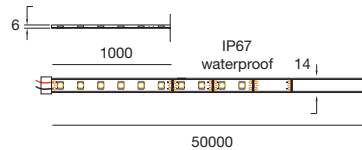

STRIP LED

La confezione delle strisce LED contiene una rolla lunga 50 metri composta da 60 LED per metro montati su un circuito flessibile non adesivo.

Non dimmerabile.

La rolla può essere tagliata ogni 60 LED (1 m).

Temperatura di esercizio -20°~ +60°C. Durata 50.000 ore.

Garanzia 3 anni. Alimentatore per l'intera rolla incluso ed integrato; se la rolla viene sezionata è necessario acquistare ulteriori alimentatori (GSTC12), uno per ogni sezione.

È consigliato l'uso di accessori per il fissaggio (GSTP02), 5 pezzi per metro.

LED STRIP

The reel is 50 meters of strip. It is composed of 60 LEDs/meters integrated in a flexible not adhesive circuit.

It can be cut in 60 LEDs (1 m) unit.

Not dimmable

Operating temperature -20°~ +60°C.

Life 50.000 hours. 3 years warranty.

The complete reel is supplied with a built-in power supply; if the reel is divided into sections, it is necessary to purchase an additional power supply (GSTC12), for each section.

Wall mounted fixings are recommended (GSTP02), 5 clips per meter.

STRIP LED 7W/m - 14 mm

220-240 Vac

Sezionabile ogni / Cuttable every:
60 LED (1 m)

	CODE	CCT	FLUX / m
7W/m	GST070N	4000K	400lm
SMD 2835			
60 LED/m			
CRI>80			

ACCESSORI PER GST070N (NON INCLUSI) / ACCESSORIES FOR GST070N (NOT INCLUDED)

	CODE
Alimentatore per spezzoni aggiuntivi Power supplies for additional pieces	GSTC12

Staffette di fissaggio Fixing brackets	GSTP02

Tappo di chiusura End cap	GSTP03