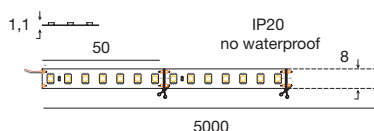

CODE	CCT	FLUX / m
9,6W/m	GST120C	3000K	1200lm
SMD 2835 140 LED/m CRI >80	GST120N	4000K	1248lm