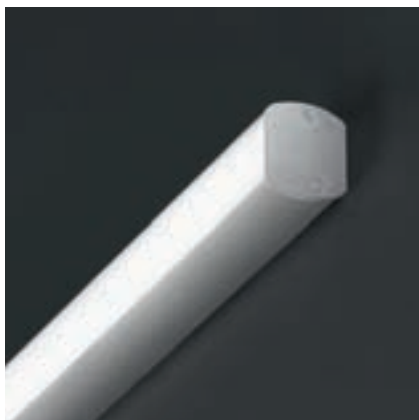

Applique
Wall lamp