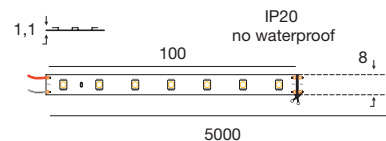

CODE	CCT	FLUX / m
4,8W/m	GST110C	3000K	600lm
SMD 2835	GST110N	4000K	624lm
70 LED/m			
CRI >80