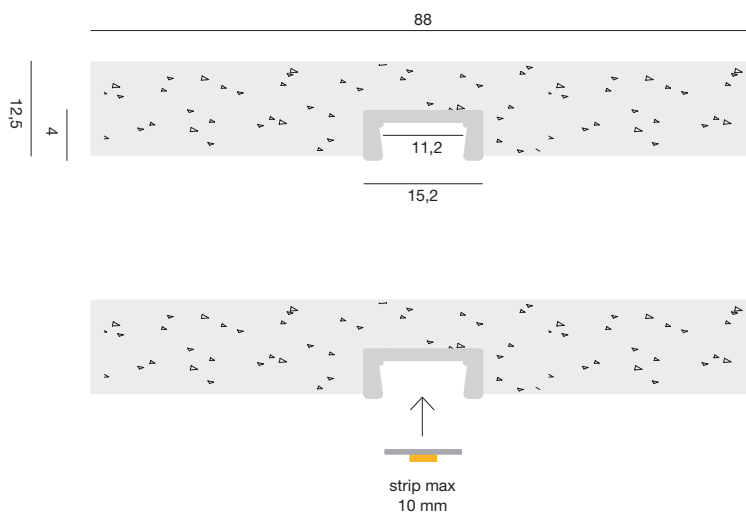

MASSA P 88x12,5 mm

MASSA G 88x12,5 mm

INDOOR

LED PROFILES

INCASSI CON CARTONGESSO INTEGRATO
RECESSED WITH INTEGRATED PLASTERBOARD

MASSA P

	FINISHED	CODE
	Argento Silver	PMAPA1 Kit profilo e diffusore 2 m Profile and diffuser kit 2 m