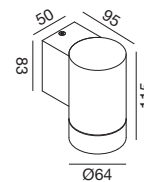

LAMPADINE UTILIZZABILI
AVAILABLE BULBS

Vedi pagina / see page
533

GU10	BEAM	CODE	POWER	CCT	FLUX	CRI
	38°	GLA241C	5W	3000K	420lm	>80
		GLA241N	5W	4000K	430lm	>80
		GLA243C	7W	3000K	590lm	>80
		GLA243N	7W	4000K	610lm	>80
	100°	GLA242C	5W	3000K	410lm	>80
		GLA242N	5W	4000K	420lm	>80
		GLA244C	7W	3000K	550lm	>80
		GLA244N	7W	4000K	560lm	>80
	110°	GLA350C	9W	3000K	900lm	>80
		GLA350N	9W	4000K	950lm	>80