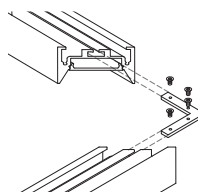

FINISHED	CODE
Argento Silver	PGIAP1

Cover in rotolo da 5,20 metri per BUCAREST G