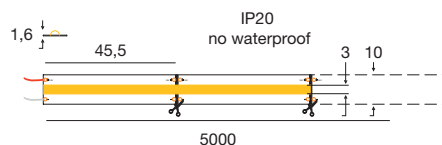

CODE	CCT	FLUX / m
15W/m	GST144C	3000K	1580lm
COBLED 528 LED/m CRI >80	GST144N	4000K	1650lm