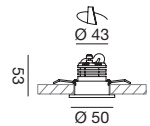

Faretto da incasso.
Struttura e dissipatore in alluminio.
Finitura in bianco opaco.
Diffusore in vetro trasparente.
Modulo LED incluso.
Trasformatore incluso ma non integrato.
3 anni di garanzia.

Recessed spotlight.
Structure and heatsink in aluminium.
Matt white finish.
Diffuser in transparent glass.
CREE LED module included.
Included but not integrated transformer.
3 years warranty.

LIGHT SOURCE	FINISHED	CODE	CCT	FLUX
LED CREE 5W | 220-240Vac CRI >80	Bianco opaco	GFA770C	3000K	350lm
	Matt White	GFA770N	4000K	370lm

BEAM

LED CREE
5W | 220-240Vac
CRI >80

BEAM

DRIVER

Misure alimentatore (suscettibili di variazioni)
Measures power supply (measures could have variations)
58x28x21 mm