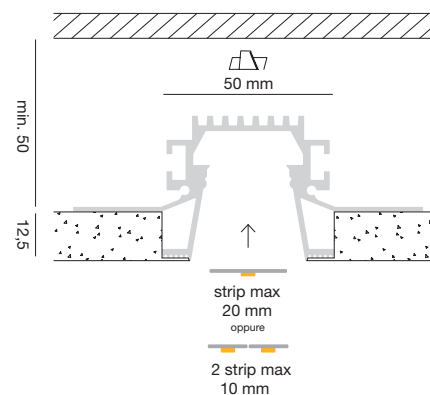

LIVERPOOL RG

FINISHED	CODE		
	Bianco opaco Matt White	PLIPRBG	Kit profilo e diffusore 2 m Profile and diffuser kit 2 m
	Nero opaco Matt Black	PLIPRNG	Kit profilo e diffusore 2 m Profile and diffuser kit 2 m
	Argento Silver	PLIPRAG	Kit profilo e diffusore 2 m Profile and diffuser kit 2 m
	Oro Gold	PLIPROG	Kit profilo e diffusore 2 m Profile and diffuser kit 2 m