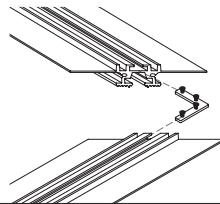

Giunzione grande angolo
Large corner junction

FINISHED	CODE
■ Argento Silver	PGIAG1