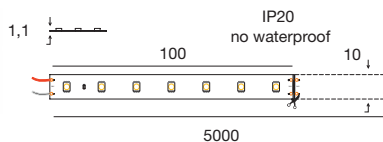

CODE	CCT	FLUX / m
14,4W/m	GST130C	3000K	1512lm
SMD 2835 70 LED/m CRI>80	GST130N	4000K	1584lm