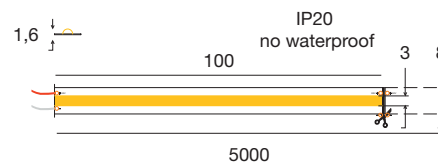

CODE	CCT	FLUX / m
8W/m	GST143C	3000K	870lm
COBLED	GST143N	4000K	880lm
320 LED/m			
CRI >80