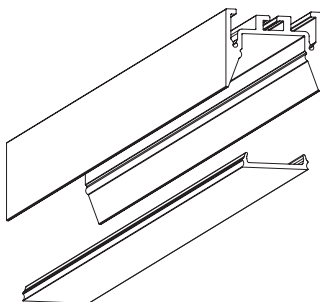

BUCAREST G 32,5x26,5 mm