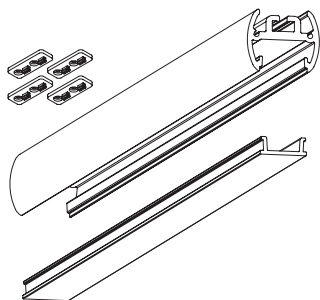

Colori disponibili: bianco opaco, nero opaco, argento ossidato o oro ossidato.

Baku P è dotato di 4 staffette per il fissaggio.

Strip LED con alimentatore installato in remoto, accessori per giunzione, sospensione e chiusura da ordinare separatamente.

CONDIZIONI DI VENDITA: per ordini di profili inferiori a 4 pezzi assortiti (escluso i profili ad incasso con cartongesso incluso) verrà applicata una spesa di fuori imballo di 10€. Per ordini di profili uguali o superiori a 4 pezzi assortiti (escluso i profili con cartongesso incluso) non verrà applicata nessuna spesa di fuori imballo.

Sectionable extruded aluminium modular system for mounting on walls or ceilings or suspension installation.

Equipped with 4 brackets for fixing. Including snap-in white polycarbonate diffuser. Direct lighting.

Available colours: matt white, matt black, oxidised silver or oxidised gold.

Baku P is equipped with 4 brackets for fixing.

LED strip with remote installed power supply, accessories for joint, suspension and closure to be ordered separately.

SALES CONDITIONS: for profiles orders with less than 4 assorted pieces (excluding recessed profiles with integrated plasterboard) a packaging charge of €10 will be applied. For profiles orders with equal to or more than 4 assorted pieces (excluding recessed profiles with integrated plasterboard) no packaging charges will be applied.

BAKU P 23x19 mm