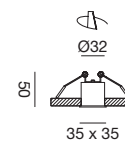

NEW

Faretto ad incasso.
Struttura in alluminio.
Finitura in bianco satinato
o nero satinato.
Diffusore con ottica antiabbaglio.
Modulo LED incluso.
Trasformatore incluso
ma non integrato.
Garanzia 3 anni.

Recessed spotlight.
Aluminium body.
Satin white or satin black finish.
Anti-glare diffuser.
LED module included.
Included but not integrated
transformer.
3 years warranty.

LIGHT SOURCE	FINISHED	CODE	CCT	FLUX

LED CREE
3W | 220-240Vac
CRI >80

Bianco opaco	GFA1090C	3000K	230lm
Sandy White	GFA1090N	4000K	250lm

BEAM

Nero opaco	GFA1091C	3000K	230lm
Sandy Black	GFA1091N	4000K	250lm

LED CREE
3W | 220-240Vac
CRI >80

Bianco opaco	GFA1092C	3000K	230lm
Sandy White	GFA1092N	4000K	250lm

BEAM

Nero opaco	GFA1093C	3000K	230lm
Sandy Black	GFA1093N	4000K	250lm

DRIVER

Misure alimentatore (suscettibili di variazioni)
Measures power supply (measures could have variations)
38x19x16,5 mm