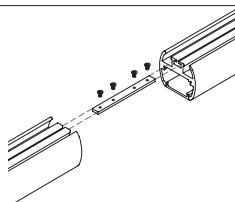

FINISHED	CODE
Argento Silver	PGILP1

Giunzione piccola piegata

Small bent joint