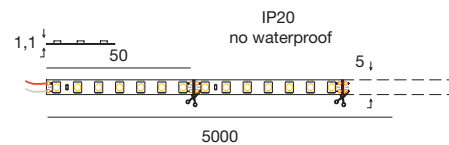

CODE	CCT	FLUX / m
11W/m	GST141C	3000K	1320lm
SMD 2835	GST141N	4000K	1375lm
140 LED/m			
CRI >80