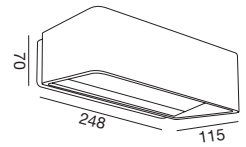

LIGHT SOURCE	FINISHED	CODE	CCT	FLUX
LED 13W | 220-240Vac CRI >80	Bianco	GES760	4000K	1300lm
	White			
BEAM Biemissione Double Emission	Grigio antracite	GES761	4000K	1300lm
	Gray graphite