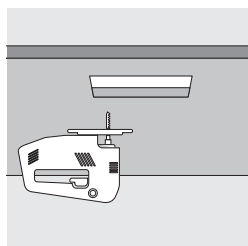

■ FARETTI INCASSI IN GESSO GYPSUM RECESSED SPOTLIGHTS