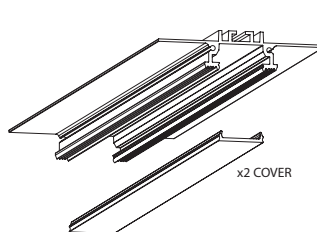

LIVERPOOL FP 69x19 mm

LIVERPOOL FM 75x19 mm

LIVERPOOL FG 83x19 mm

INDOORLED PROFILES
INCASSO / RECESSED

LIVERPOOL FP

	FINISHED	CODE	
	Argento	PLIPFP	Kit profilo e diffusore 2 m
	Silver		Profile and diffuser kit 2 m
	Argento	PLITFP	Testata terminale (2 pz)
	Silver		End Cap (2 pcs)