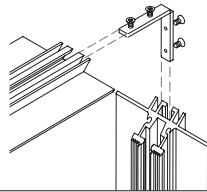

Giunzione grande piegata
Large bent joint

FINISHED	CODE
■ Argento Silver	PGIPG1