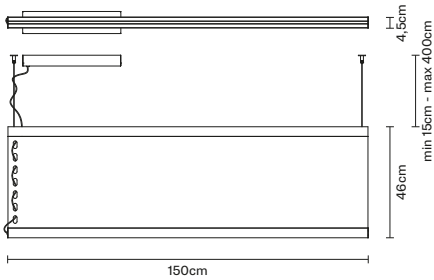

Catalogue

Upon request

More than 30 finishes available upon request.

Pendant

LED 110-230V - 2x64W  
2700K or 3000K or 4000K  
6150lm up, 7460lm down, CRI 90+  
Dimm. PUSH 1.10V

IP40  
Net weight: 6,50 kg  
Included: LED, Dimmable electronic driver