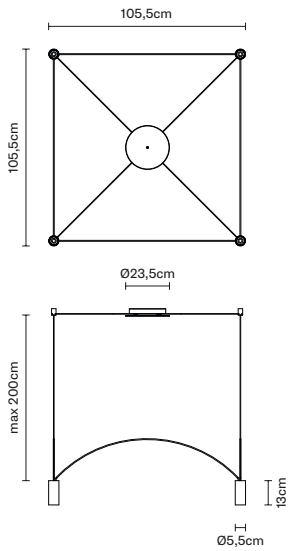

Pendant

LED 230Vac - 4x7W
2700K or 3000K (4000K by request)
4x920lm, CRI 90
Dimm. DALI PUSH 1..10V

IP20
Net weight: 4,30 kg
Included: 4 spots with integrated
LED, 4 arches, canopy with dimmable
electronic driver

F65 A11 SQ 02	Black	3000K - 15° (narrow beam)
F65 A11 LQ 02	Black	3000K - 45° (wide beam)
F65 A11 SQ 12	Gold	3000K - 15° (narrow beam)
F65 A11 LQ 12	Gold	3000K - 45° (wide beam)
F65 A12 SQ 02	Black	2700K - 15° (narrow beam)
F65 A12 LQ 02	Black	2700K - 45° (wide beam)
F65 A12 SQ 12	Gold	2700K - 15° (narrow beam)
F65 A12 LQ 12	Gold	2700K - 45° (wide beam)