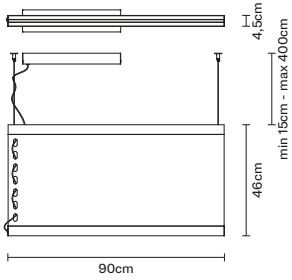

Pendant

LED 110-230V - 2x38W
2700K or 3000K or 4000K
3690lm up, 4480lm down, CRI 90+
Dimm. ON/OFF

IP40
Net weight: 4,50 kg
Included: LED

F68 A01 03	Strawberry red	3000K
F68 A01 36	Mustard	3000K
F68 A01 16	Sand beige	3000K
F68 A01 31	Blue jeans	3000K
F68 A01 43	Reseda green	3000K
F68 A01 75	Light grey	3000K
F68 A02 03	Strawberry red	2700K
F68 A02 36	Mustard	2700K
F68 A02 16	Sand beige	2700K
F68 A02 31	Blue jeans	2700K
F68 A02 43	Reseda green	2700K
F68 A02 75	Light grey	2700K
F68 A03 03	Strawberry red	4000K
F68 A03 36	Mustard	4000K
F68 A03 16	Sand beige	4000K
F68 A03 31	Blue jeans	4000K
F68 A03 43	Reseda green	4000K
F68 A03 75	Light grey	4000K