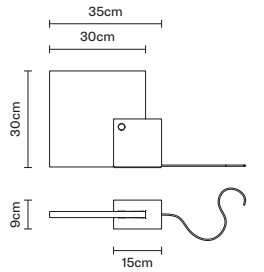

Table	LED 220-240V - 1x9W	F71 B11 00	Transparent	3000K
	2700K or 3000K	F71 B12 00	Transparent	2700K
	590lm, CRI 80+			
	Dimm. PUSH			
	IP40			
	Net weight: 7,40 kg			
	Included: LED			
	Note: Concrete base