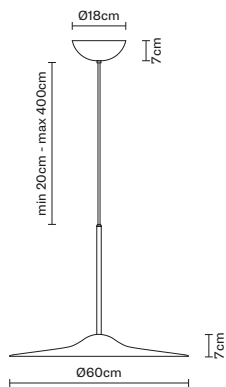

Pendant

LED 100-277V - 1x20W 2700K or 3000K (4000K by request) 1604lm, CRI 90+ Dimm. 1.10V IP40 Net weight: 3,00 kg Included: LED, Dimmable electronic driver	F58 A71 06	Ocean	3000K
	F58 A71 32	Coral	3000K
	F58 A71 37	Concrete	3000K
	F58 A71 43	Lawn green	3000K
	F58 A71 47	Honey	3000K
	F58 A72 06	Ocean	2700K
	F58 A72 32	Coral	2700K
	F58 A72 37	Concrete	2700K
	F58 A72 43	Lawn green	2700K
	F58 A72 47	Honey	2700K

LED 220-240V - 1x20W 2700K or 3000K (4000K by request) 1604lm, CRI 90+ Dimm. DALI+PUSH IP40 Net weight: 3,00 kg Included: LED, Dimmable electronic driver	F58 A81 06	Ocean	3000K
	F58 A81 32	Coral	3000K
	F58 A81 37	Concrete	3000K
	F58 A81 43	Lawn green	3000K
	F58 A81 47	Honey	3000K
	F58 A82 06	Ocean	2700K
	F58 A82 32	Coral	2700K
	F58 A82 37	Concrete	2700K
	F58 A82 43	Lawn green	2700K
	F58 A82 47	Honey	2700K

LED 220-240V - 1x20W 2700K or 3000K (4000K by request) 1604lm, CRI 90+ Dimm. Phase cut 30%-100% IP40 Net weight: 3,00 kg Included: LED, Dimmable electronic driver	F58 A91 06	Ocean	3000K
	F58 A91 32	Coral	3000K
	F58 A91 37	Concrete	3000K
	F58 A91 43	Lawn green	3000K
	F58 A91 47	Honey	3000K
	F58 A92 06	Ocean	2700K
	F58 A92 32	Coral	2700K
	F58 A92 37	Concrete	2700K
	F58 A92 43	Lawn green	2700K
	F58 A92 47	Honey	2700K