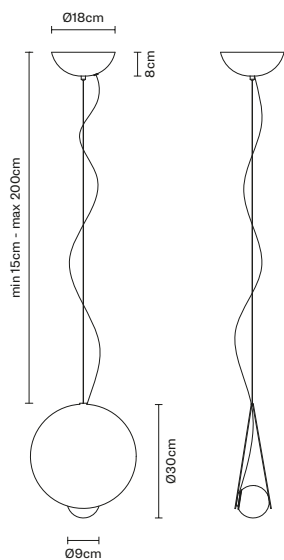

Pendant

LED 220-240V - 1x7W 2700K or 3000K (4000K by request) 622lm, CRI 90+ Dimm. 1.10V	F61 A11 01 F61 A11 21 F61 A11 25 F61 A11 76 F61 A12 01 F61 A12 21 F61 A12 25 F61 A12 76	White Anthracite Corten Bronze White Anthracite Corten Bronze	3000K 3000K 3000K 3000K 2700K 2700K 2700K 2700K
IP40 Net weight: 3,38 kg Included: LED, Dimmable electronic driver			

LED 220-240V - 1x7W 2700K or 3000K (4000K by request) 622lm, CRI 90+ Dimm. DALI	F61 A21 01 F61 A21 21 F61 A21 25 F61 A21 76 F61 A22 01 F61 A22 21 F61 A22 25 F61 A22 76	White Anthracite Corten Bronze White Anthracite Corten Bronze	3000K 3000K 3000K 3000K 2700K 2700K 2700K 2700K
IP40 Net weight: 3,38 kg Included: LED, Dimmable electronic driver			

LED 220-240V - 1x7W 2700K or 3000K (4000K by request) 622lm, CRI 90+ Dimm. ON/OFF	F61 A31 01 F61 A31 21 F61 A31 25 F61 A31 76 F61 A32 01 F61 A32 21 F61 A32 25 F61 A32 76	White Anthracite Corten Bronze White Anthracite Corten Bronze	3000K 3000K 3000K 3000K 2700K 2700K 2700K 2700K
IP40 Net weight: 3,38 kg Included: LED, Electronic driver