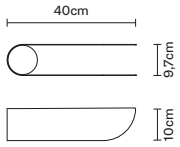

Catalogue

02 Black cord

03 Red cord

99 Patterned cord

Wall

G9 220-240V - 1x4,5W LED  
Dimm. Phase cut 30%-100%

IP40   
Net weight: 1,30 kg  
Not included: bulb

F67 D01 01	White
F67 D01 12	Royal gold
F67 D01 21	Anthracite
F67 D01 76	Bronze