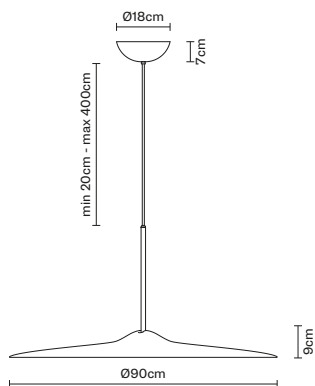

Pendant

LED 100-277V - 1x20W 2700K or 3000K (4000K by request) 1604lm, CRI 90+ Dimm. 1.10V IP40 Net weight: 4,00 kg Included: LED, Dimmable electronic driver	F58 A11 06	Ocean	3000K
	F58 A11 32	Coral	3000K
	F58 A11 37	Concrete	3000K
	F58 A11 43	Lawn green	3000K
	F58 A11 47	Honey	3000K
	F58 A12 06	Ocean	2700K
	F58 A12 32	Coral	2700K
	F58 A12 37	Concrete	2700K
	F58 A12 43	Lawn green	2700K
	F58 A12 47	Honey	2700K

LED 220-240V - 1x20W 2700K or 3000K (4000K by request) 1604lm, CRI 90+ Dimm. DALI+PUSH IP40 Net weight: 4,00 kg Included: LED, Dimmable electronic driver	F58 A21 06	Ocean	3000K
	F58 A21 32	Coral	3000K
	F58 A21 37	Concrete	3000K
	F58 A21 43	Lawn green	3000K
	F58 A21 47	Honey	3000K
	F58 A22 06	Ocean	2700K
	F58 A22 32	Coral	2700K
	F58 A22 37	Concrete	2700K
	F58 A22 43	Lawn green	2700K
	F58 A22 47	Honey	2700K

LED 220-240V - 1x20W 2700K or 3000K (4000K by request) 1604lm, CRI 90+ Dimm. Phase cut 30%-100% IP40 Net weight: 4,00 kg Included: LED, Dimmable electronic driver	F58 A51 06	Ocean	3000K
	F58 A51 32	Coral	3000K
	F58 A51 37	Concrete	3000K
	F58 A51 43	Lawn green	3000K
	F58 A51 47	Honey	3000K
	F58 A52 06	Ocean	2700K
	F58 A52 32	Coral	2700K
	F58 A52 37	Concrete	2700K
	F58 A52 43	Lawn green	2700K
	F58 A52 47	Honey	2700K