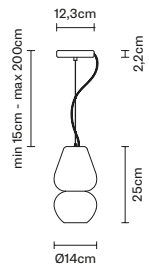

Catalogue

00 Transparent

Pendant

E14 220-240V - Max. 1x10W LED  
Dimm. Phase cut 30%-100%

F62 A01 02 Black

IP20  
Net weight: 1,00 kg  
Not included: Bulb

Note: White glass, Black ceramic

Table