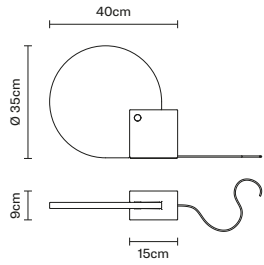

Table	LED 220-240V - 1x9W	F71 B01 00	Transparent	3000K
	2700K or 3000K	F71 B02 00	Transparent	2700K
	590lm, CRI 80+			
	Dimm. PUSH			
	IP40			
	Net weight: 7,60 kg			
	Included: LED			
	Note: Concrete base