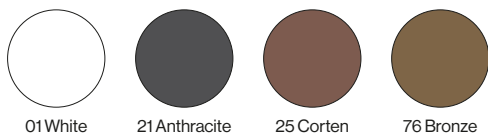

Catalogue

01 White

21 Anthracite

25 Corten

76 Bronze

Upon request

Other finishes available upon request.

Wall