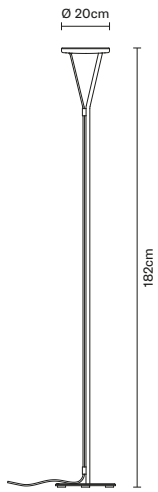

Floor

LED 220-240V - 1x25W
2700K or 3000K
2248lm, CRI 80+
Dimm. PUSH

IP40
Net weight: 5,3 kg
Included: LED

F72 C01 Y01 03	Red cord	3000K - White structure
F72 C01 Y21 31	Blue cord	3000K - Anthracite structure
F72 C01 Y25 04	Yellow /black cord	3000K - Corten structure
F72 C02 Y01 03	Red cord	2700K - White structure
F72 C02 Y21 31	Blue cord	2700K - Anthracite structure
F72 C02 Y25 04	Yellow /black cord	2700K - Corten structure

Catalogue