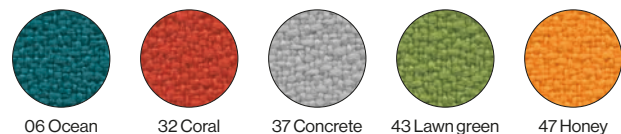

Catalogue

Upon request

More than 50 finishes available upon request.