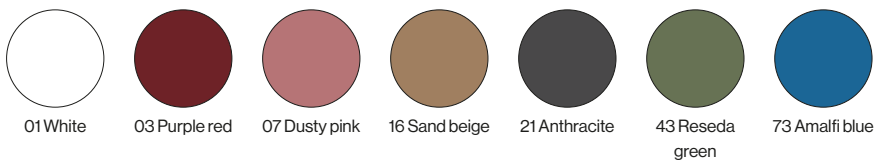

Table

LED USB supply 5V - 1x2,5W
3000K
225lm, CRI 80
Dimm. TOUCH

IP54
Net weight: 0,55 kg
Included: LED, Battery, Battery charger,
USB cable

F59 B01 01	White
F59 B01 03	Purple red
F59 B01 07	Dusty pink
F59 B01 16	Sand beige
F59 B01 21	Anthracite
F59 B01 43	Reseda green
F59 B01 73	Amalfi blue

Catalogue