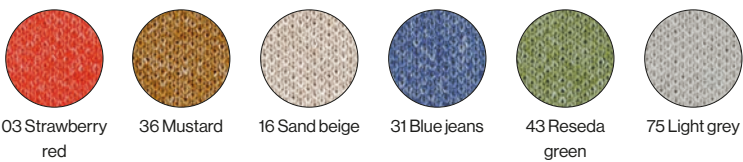

Catalogue

Upon request

More than 30 finishes available upon request.