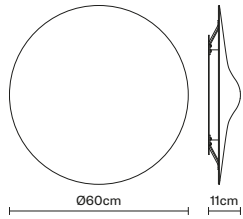

Wall-ceiling

LED 220-240V - 1x37W
2700K or 3000K (4000K by request)
1725lm, CRI 90+
Dimm. ON/OFF

IP40
Net weight: 6,00 kg
Included: LED, Electronic driver

F58 G01 06	Ocean	3000K
F58 G01 32	Coral	3000K
F58 G01 37	Concrete	3000K
F58 G01 43	Lawn green	3000K
F58 G01 47	Honey	3000K
F58 G02 06	Ocean	2700K
F58 G02 32	Coral	2700K
F58 G02 37	Concrete	2700K
F58 G02 43	Lawn green	2700K
F58 G02 47	Honey	2700K

LED 220-240V - 1x37W
2700K or 3000K (4000K by request)
1725lm, CRI 90+
Dimm. DALI PUSH 1.10V

IP40
Net weight: 6,00 kg
Included: LED, Dimmable electronic driver

F58 G11 06	Ocean	3000K
F58 G11 32	Coral	3000K
F58 G11 37	Concrete	3000K
F58 G11 43	Lawn green	3000K
F58 G11 47	Honey	3000K
F58 G12 06	Ocean	2700K
F58 G12 32	Coral	2700K
F58 G12 37	Concrete	2700K
F58 G12 43	Lawn green	2700K
F58 G12 47	Honey	2700K