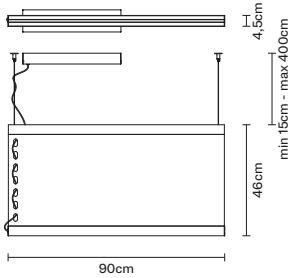

Catalogue

Upon request

More than 30 finishes available upon request.

Pendant

LED 110-230V - 2x38W  
2700K or 3000K or 4000K  
3690lm up, 4480lm down, CRI 90+  
Dimm. PUSH 1.10V

IP40  
Net weight: 4,50 kg  
Included: LED, Dimmable electronic driver