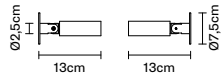

IP40  
Net weight: 1,50 kg  
Included: LED strip, 2 wall attachments,  
2 metal covers, 6m metal strip, silicone  
cover

The strip can be cut to measure.

Accessory

Net weight: 1,20 kg  
Included: 2 wall attachments, 2 metal  
covers