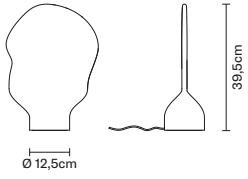

Table

LED 220-240V - 1x12W
2700K or 3000K
1200lm, CRI 80+
Dimm. PUSH

IP40
Net weight: 4,70 kg
Included: LED

F69 B01 00	Transparent	3000K
F69 B01 43	Green	3000K
F69 B01 47	Amber	3000K
F69 B01 58	Smoked	3000K
F69 B02 00	Transparent	2700K
F69 B02 43	Green	2700K
F69 B02 47	Amber	2700K
F69 B02 58	Smoked	2700K

Catalogue

00 Transparent

43 Green

47 Amber

58 Smoked