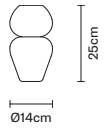

Catalogue

00 Transparent

Pendant

E14 220-240V - Max. 1x10W LED  
Dimm. Phase cut 30%-100%

F62 A01 02 Black

IP20  
Net weight: 1,00 kg  
Not included: Bulb

Note: White glass, Black ceramic

Table