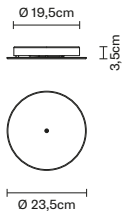

Canopy

LED 230Vac
Dimm. DALI PUSH 1.10V
IP20
Net weight: 0,90 kg
Included: Dimmable electronic driver
Not included: Spots

F65 M01 02	Black	Max. 4 spots
F65 M01 02	Gold	Max. 4 spots