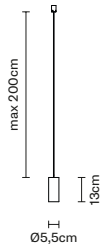

Spot

LED 24Vdc - 1x7W
2700K or 3000K (4000K by request)
920lm, CRI 90
Dimmable
IP20
Net weight: 0,70 kg
Included: LED

F65 L11 SR 02	Black	3000K - 15° (narrow beam)
F65 L11 LR 02	Black	3000K - 45° (wide beam)
F65 L11 SR 12	Gold	3000K - 15° (narrow beam)
F65 L11 LR 12	Gold	3000K - 45° (wide beam)
F65 L12 SR 02	Black	2700K - 15° (narrow beam)
F65 L12 LR 02	Black	2700K - 45° (wide beam)
F65 L12 SR 12	Gold	2700K - 15° (narrow beam)
F65 L12 LR 12	Gold	2700K - 45° (wide beam)