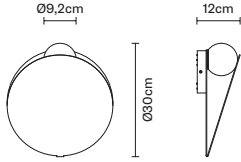

Wall

LED 220-240V - 1x7W
2700K or 3000K (4000K by request)
622lm, CRI 90+
Dimm. 1.10V

IP20
Net weight: 3,38 kg
Included: LED, Dimmable electronic driver

F61 D11 01	White	3000K
F61 D11 21	Anthracite	3000K
F61 D11 25	Corten	3000K
F61 D11 76	Bronze	3000K
F61 D12 01	White	2700K
F61 D12 21	Anthracite	2700K
F61 D12 25	Corten	2700K
F61 D12 76	Bronze	2700K

LED 220-240V - 1x7W
2700K or 3000K (4000K by request)
622lm, CRI 90+
Dimm. DALI

IP20
Net weight: 3,38 kg
Included: LED, Dimmable electronic driver

F61 D21 01	White	3000K
F61 D21 21	Anthracite	3000K
F61 D21 25	Corten	3000K
F61 D21 76	Bronze	3000K
F61 D22 01	White	2700K
F61 D22 21	Anthracite	2700K
F61 D22 25	Corten	2700K
F61 D22 76	Bronze	2700K

LED 220-240V - 1x7W
2700K or 3000K (4000K by request)
622lm, CRI 90+
Dimm. ON/OFF

IP20
Net weight: 3,38 kg
Included: LED, Electronic driver

F61 D31 01	White	3000K
F61 D31 21	Anthracite	3000K
F61 D31 25	Corten	3000K
F61 D31 76	Bronze	3000K
F61 D32 01	White	2700K
F61 D32 21	Anthracite	2700K
F61 D32 25	Corten	2700K
F61 D32 76	Bronze	2700K

Catalogue

01 White

21 Anthracite

25 Corten

76 Bronze

Upon request

Other finishes available upon request.