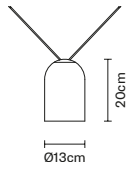

Spots

E14 220-240V - Max. 1x10W LED
Dimm. Phase cut 30%-100%

F63 L01 02	Black	Transparent external glass

IP20
Net weight: 0,80 kg
Included: 3m cable
Not included: Bulb

LED 24Vdc - 1x6W
2700K or 3000K
-lm, CRI 90+
Dimmable

F63 L02 02	Black	2700K, Transparent external glass
F63 L03 02	Black	3000K, Transparent external glass

IP20
Net weight: 0,80 kg
Included: LED, 3m cable