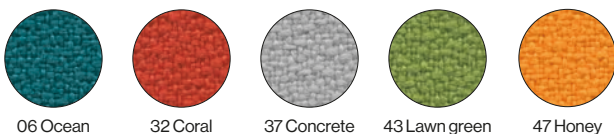

Catalogue

Upon request

More than 50 finishes available upon request.