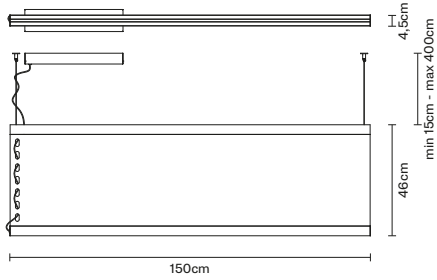

Pendant

LED 110-230V - 2x64W
2700K or 3000K or 4000K
6150lm up, 7460lm down, CRI 90+
Dimm. ON/OFF

IP40
Net weight: 6,50 kg
Included: LED

F68 A51 03	Strawberry red	3000K
F68 A51 36	Mustard	3000K
F68 A51 16	Sand beige	3000K
F68 A51 31	Blue jeans	3000K
F68 A51 43	Reseda green	3000K
F68 A51 75	Light grey	3000K
F68 A52 03	Strawberry red	2700K
F68 A52 36	Mustard	2700K
F68 A52 16	Sand beige	2700K
F68 A52 31	Blue jeans	2700K
F68 A52 43	Reseda green	2700K
F68 A52 75	Light grey	2700K
F68 A53 03	Strawberry red	4000K
F68 A53 36	Mustard	4000K
F68 A53 16	Sand beige	4000K
F68 A53 31	Blue jeans	4000K
F68 A53 43	Reseda green	4000K
F68 A53 75	Light grey	4000K