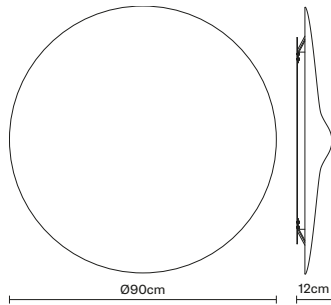

Wall-ceiling

LED 100-277V - 1x20W
2700K or 3000K (4000K by request)
1604lm, CRI 90+
Dimm. 1.10V

IP40
Net weight: 9,00 kg
Included: LED, Dimmable electronic driver

F58 G21 06	Ocean	3000K
F58 G21 32	Coral	3000K
F58 G21 37	Concrete	3000K
F58 G21 43	Lawn green	3000K
F58 G21 47	Honey	3000K
F58 G22 06	Ocean	2700K
F58 G22 32	Coral	2700K
F58 G22 37	Concrete	2700K
F58 G22 43	Lawn green	2700K
F58 G22 47	Honey	2700K

LED 220-240V - 1x20W
2700K or 3000K (4000K by request)
1604lm, CRI 90+
Dimm. DALI+PUSH

IP40
Net weight: 9,00 kg
Included: LED, Dimmable electronic driver

F58 G31 06	Ocean	3000K
F58 G31 32	Coral	3000K
F58 G31 37	Concrete	3000K
F58 G31 43	Lawn green	3000K
F58 G31 47	Honey	3000K
F58 G32 06	Ocean	2700K
F58 G32 32	Coral	2700K
F58 G32 37	Concrete	2700K
F58 G32 43	Lawn green	2700K
F58 G32 47	Honey	2700K