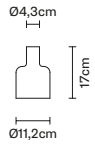

Glass

Net weight: 0,40 kg
Not included: Spots

F63 V01 02	Licorice	Slick internal glass
F63 V01 43	Petroleum	Slick internal glass
F63 V02 02	Licorice	Rigadin internal glass
F63 V02 76	Bronze	Rigadin internal glass
F63 V03 40	Plum	Baloton internal glass
F63 V03 43	Petroleum	Baloton internal glass
F63 V04 40	Plum	Aqua internal glass
F63 V04 76	Bronze	Aqua internal glass