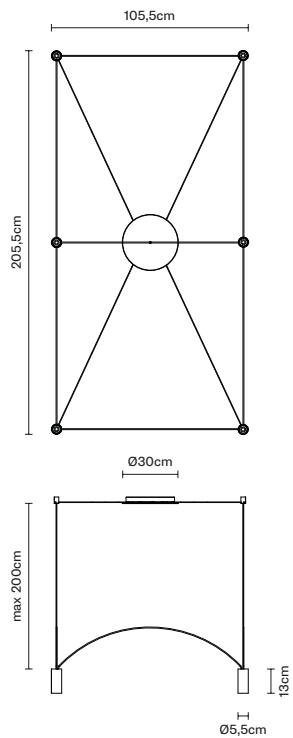

Pendant

LED 230Vac – 6x7W
2700K or 3000K (4000K by request)
6x920lm, CRI 90
Dimm. DALI PUSH 1..10V

IP20
Net weight: 6,60 kg
Included: 6 spots with integrated
LED, 7 arches, canopy with dimmable
electronic driver

F65 A11 SR 02	Black	3000K – 15° (narrow beam)
F65 A11 LR 02	Black	3000K – 45° (wide beam)
F65 A11 SR 12	Gold	3000K – 15° (narrow beam)
F65 A11 LR 12	Gold	3000K – 45° (wide beam)
F65 A12 SR 02	Black	2700K – 15° (narrow beam)
F65 A12 LR 02	Black	2700K – 45° (wide beam)
F65 A12 SR 12	Gold	2700K – 15° (narrow beam)
F65 A12 LR 12	Gold	2700K – 45° (wide beam)

Catalogue

Upon request

Other finishes available upon request.