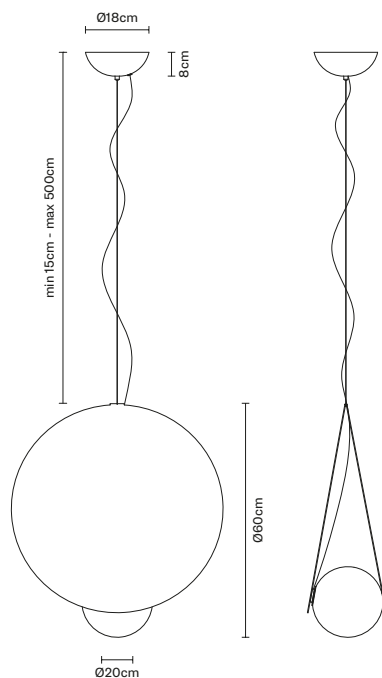

Pendant

LED 220-240V - 1x7W 2700K or 3000K (4000K by request) 622lm, CRI 90+ Dimm. 1.10V	F61 A61 01 F61 A61 21 F61 A61 25 F61 A61 76 F61 A62 01 F61 A62 21 F61 A62 25 F61 A62 76	White Anthracite Corten Bronze White Anthracite Corten Bronze	3000K 3000K 3000K 3000K 2700K 2700K 2700K 2700K
IP40 Net weight: 12,00 kg Included: LED, Dimmable electronic driver			

LED 220-240V - 1x7W 2700K or 3000K (4000K by request) 622lm, CRI 90+ Dimm. DALI	F61 A71 01 F61 A71 21 F61 A71 25 F61 A71 76 F61 A72 01 F61 A72 21 F61 A72 25 F61 A72 76	White Anthracite Corten Bronze White Anthracite Corten Bronze	3000K 3000K 3000K 3000K 2700K 2700K 2700K 2700K
IP40 Net weight: 12,00 kg Included: LED, Dimmable electronic driver			

LED 220-240V - 1x7W 2700K or 3000K (4000K by request) 622lm, CRI 90+ Dimm. ON/OFF	F61 A81 01 F61 A81 21 F61 A81 25 F61 A81 76 F61 A82 01 F61 A82 21 F61 A82 25 F61 A82 76	White Anthracite Corten Bronze White Anthracite Corten Bronze	3000K 3000K 3000K 3000K 2700K 2700K 2700K 2700K
IP40 Net weight: 12,00 kg Included: LED, Electronic driver