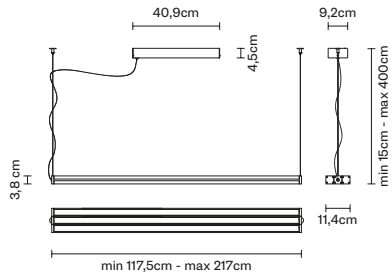

Pendant

LED 110-230V – 1x149W
3000K or 4000K
4100lm up, 5909lm down, CRI 90+
Dimm. ON/OFF

F57 A01 01	White	3000K
F57 A01 02	Black	3000K
F57 A03 01	White	4000K
F57 A03 02	Black	4000K

IP40
Net weight: 7,70 kg
Included: LED, Driver

LED 110-230V – 1x149W
3000K or 4000K
5909lm up, 5909lm down, CRI 90+
Dimm. PUSH 1.10V (up/down independent)

F57 A11 01	White	3000K
F57 A11 02	Black	3000K
F57 A13 01	White	4000K
F57 A13 02	Black	4000K

IP40
Net weight: 7,70 kg
Included: LED, Dimm. electronic driver

LED 220-240V – 1x149W
3000K or 4000K
5909lm up, 5909lm down, CRI 90+
Dimm. PUSH 1.10V DALI (up/down independent)

F57 A21 01	White	3000K
F57 A21 02	Black	3000K
F57 A23 01	White	4000K
F57 A23 02	Black	4000K

IP40
Net weight: 7,70 kg
Included: LED, Dimm. electronic driver

LED 220-240V – 1x149W
3000K or 4000K
5909lm up, 5909lm down, CRI 90+
Dimm. Phase cut 30%-100% (up/down independent)

F57 A31 01	White	3000K
F57 A31 02	Black	3000K
F57 A33 01	White	4000K
F57 A33 02	Black	4000K

IP40
Net weight: 7,70 kg
Included: LED, Dimm. electronic driver

Catalogue

Upon request

Other finishes available upon request.