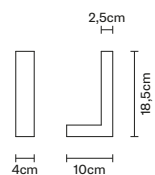

Catalogue

00 Transparent

43 Green

47 Amber

58 Smoked

Wall

LED 220-240V - 1x7W  
 2700K or 3000K  
 690lm, CRI 80+  
 Dimm. ON/OFF

IP20  
 Net weight: 0,30 kg  
 Included: LED