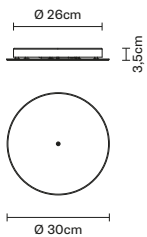

Canopy

LED 230Vac
Dimm. DALI PUSH 1.10V
IP20
Net weight: 1,50 kg
Included: Dimmable electronic driver
Not included: Spots

F65 M02 02	Black	Max. 6 spots
F65 M02 02	Gold	Max. 6 spots