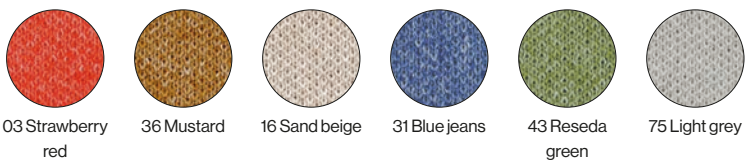

Catalogue

Upon request

More than 30 finishes available upon request.