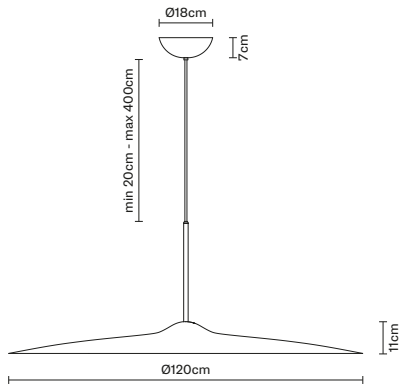

Pendant

LED 100-277V – 1x20W 2700K or 3000K (4000K by request) 1604lm, CRI 90+ Dimm. 1.10V IP40 Net weight: 6,00 kg Included: LED, Dimmable electronic driver	F58 A31 06	Ocean	3000K
	F58 A31 32	Coral	3000K
	F58 A31 37	Concrete	3000K
	F58 A31 43	Lawn green	3000K
	F58 A31 47	Honey	3000K
	F58 A32 06	Ocean	2700K
	F58 A32 32	Coral	2700K
	F58 A32 37	Concrete	2700K
	F58 A32 43	Lawn green	2700K
	F58 A32 47	Honey	2700K
LED 220-240V – 1x20W 2700K or 3000K (4000K by request) 1604lm, CRI 90+ Dimm. DALI-PUSH IP40 Net weight: 6,00 kg Included: LED, Dimmable electronic driver	F58 A41 06	Ocean	3000K
	F58 A41 32	Coral	3000K
	F58 A41 37	Concrete	3000K
	F58 A41 43	Lawn green	3000K
	F58 A41 47	Honey	3000K
	F58 A42 06	Ocean	2700K
	F58 A42 32	Coral	2700K
	F58 A42 37	Concrete	2700K
	F58 A42 43	Lawn green	2700K
	F58 A42 47	Honey	2700K
LED 220-240V – 1x20W 2700K or 3000K (4000K by request) 1604lm, CRI 90+ Dimm. Phase cut 30%-100% IP40 Net weight: 6,00 kg Included: LED, Dimmable electronic driver	F58 A61 06	Ocean	3000K
	F58 A61 32	Coral	3000K
	F58 A61 37	Concrete	3000K
	F58 A61 43	Lawn green	3000K
	F58 A61 47	Honey	3000K
	F58 A62 06	Ocean	2700K
	F58 A62 32	Coral	2700K
	F58 A62 37	Concrete	2700K
	F58 A62 43	Lawn green	2700K
	F58 A62 47	Honey	2700K