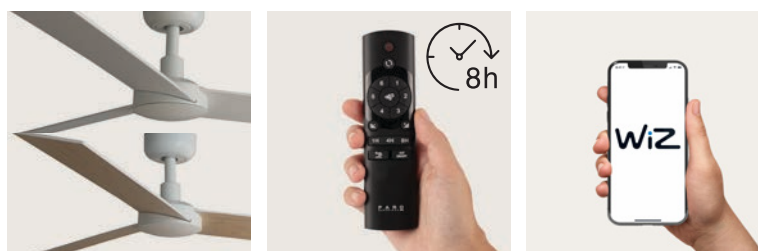

Reversible blades

Programmable 1-4-8h
Memory function pag 38

Smart option

Material Body Steel
Blades Plywood

W 4.3-6.7-10.9-17.2-24.1-35.1

RPM 85-109-134-159-180-203

Airflow 174.4 m3 min

V/Hz 220V-240V/50-60Hz

Accessories 33974 DC Wall Control

Incl. downrod 100 mm

Opt. downrod Page 282

A	A1
232/9.13"	180/7.09"
B	C
80/3.15"	150/5.91"
D	E
60/2.4"	130/5.12"
F	G
ø1320/52"	630/24.8"
Downrod L	Downrod ø
100/3.94"	26/1.02"

*Order your Smart Fan with the reference of the fan finished in WP and add the reference 34151-05 of the gear. The price of the gear is with PRO35 discount.