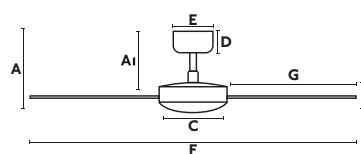

A	A1
232/9.13"	180/7.09"
B	C
80/3.15"	150/5.91"
D	E
60/2.4"	130/5.12"
F	G
ø1060/41.7"	500/19.69"
Downrod L	Downrod ø
100/3.94"	26/1.02"

*Order your Smart Fan with the reference of the fan finished in WP and add the reference 34151-04 of the gear. The price of the gear is with PRO35 discount.