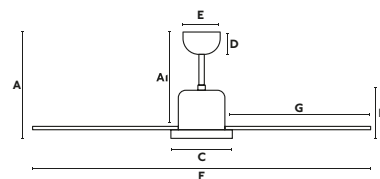

A	A1
460/18.11"	425/16.73"
B	C
220/8.66"	240/9.45"
D	E
50/2"	150/5.91"
F	G
ø2130/83.9"	950/37.4"
Downrod L	Downrod ø
230/9.06"	26/1.02"