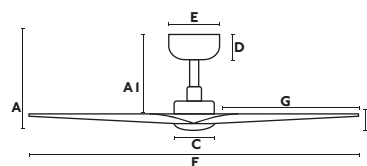

A	A1
270/10.63"	200/7.87"
B	C
80/3.15"	100/3.94"
D	E
60/2.4"	130/5.12"
F	G
ø900/35.4"	430/16.93"
Downrod L	Downrod ø
101/3.98"	26/1.02"

*Order your Smart Fan with the reference of the fan finished in WP and add the reference 34151-07 of the gear. The price of the gear is with PRO35 discount.