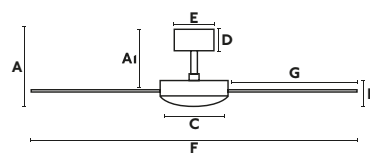

A	A1
310/12.2"	246/9.69"
B	C
80/3.15"	248/9.76"
D	E
60/2.4"	150/5.91"
F	G
ø1060/41.7"	410/16.14"
Downrod L	Downrod ø
152/5.98"	26/1.02"

*Order your Smart Fan with the reference of the fan finished in WP and add the reference 34150-37 of the gear. The price of the gear is with PRO35 discount.