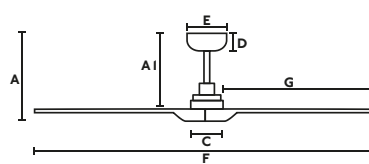

A	A1
243/9.57"	223/8.78"
B	C
82/3.23"	100/3.94"
D	E
59/2.3"	132/5.2"
F	G
ø1320/52"	592/23.31"
Downrod L	Downrod ø
101/3.98"	26/1.02"

*Order your Smart Fan with the reference of the fan finished in WP and request the reference of the gear. The price of the gear is with PRO35 discount.