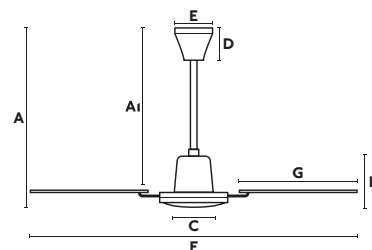

A	A1
600/23.62"	500/19.69"
B	C
160/6.3"	200/7.87"
D	E
60/2.4"	130/5.12"
F	G
ø1400/55.1"	590/23.23"
Downrod L	Downrod ø
510/20.08"	21/0.83"