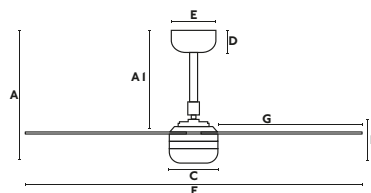

A	A1
263/10.35"	173/6.81"
B	C
106/4.17"	120/4.72"
D	E
60/2.4"	130/5.12"
F	G
ø900/35.4"	441/17.36"
Downrod L	Downrod ø
101/3.98"	26/1.02"

*Order your Smart Fan with the reference of the fan finished in WP and add the reference 34151-06 of the gear. The price of the gear is with PRO35 discount.