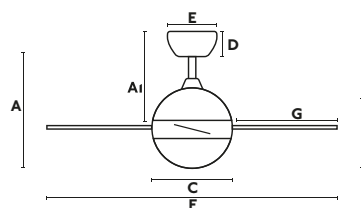

A	A1
549/21.61"	447/17.6"
B	C
295/11.61"	
D	E
80/3.1"	165/6.5"
F	G
ø914/36"	328/12.91"
Downrod L	Downrod ø
127-250/5"	26/1.02"

*Order your Smart Fan with the reference of the fan finished in WP and add the reference 34150-25 of the gear. The price of the gear is with PRO35 discount.