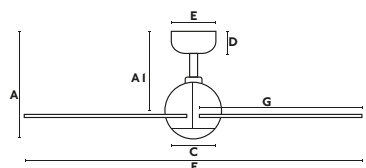

A	A1
248/9.76"	171/6.73"
B	C
132/5.2"	132/5.2"
D	E
60/2.4"	130/5.12"
F	G
ø900/35.4"	439/17.28"
Downrod L	Downrod ø
100/3.94"	26/1.02"

*Order your Smart Fan with the reference of the fan finished in WP and add the reference 34150-27 of the gear. The price of the gear is with PRO35 discount.