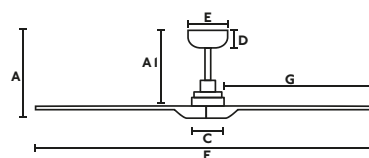

A	A1
243/9.57"	223/8.78"
B	C
82/3.23"	100/3.94"
D	E
59/2.3"	132/5.2"
F	G
ø900/35.4"	387/15.24"
Downrod L	Downrod ø
101/3.98"	26/1.02"

*Order your Smart Fan with the reference of the fan finished in WP and request the reference of the gear. The price of the gear is with PRO35 discount.