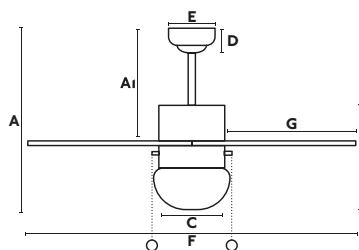

A	A1
390/15.35"	260/10.24"
B	C
190/7.48"	170/6.69"
D	E
60/2.4"	130/5.12"
F	G
ø810/31.9"	350/13.78"
Downrod L	Downrod ø
93/3.66"	21/0.83"