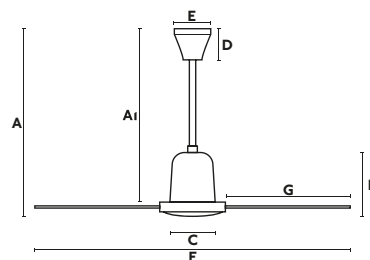

A	A1
320/12.6"	270/10.63"
B	C
160/6.3"	190/7.48"
D	E
60/2.4"	130/5.12"
F	G
ø1200/47.2"	485/19.09"
Downrod L	Downrod ø
152/5.98"	21/0.83"