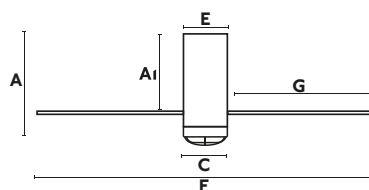

<b>A</b>	<b>A1</b>
324/12.76"	250/9.84"
<b>B</b>	<b>C</b>
250/9.84"	160/6.3"
<b>D</b>	<b>E</b>
	130/5.12"
<b>F</b>	<b>G</b>
ø1280/50.4"	430/16.93"
<b>Downrod L</b>	<b>Downrod ø</b>
200/7.87"	26/1.02"

\*Order your Smart Fan with the reference of the fan finished in WP and add the reference 34150 of the gear. The price of the gear is with PRO35 discount.