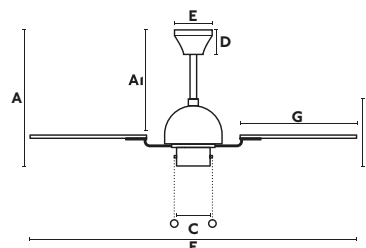

A	A1
510/20.08"	450/17.72"
B	C
350/13.78"	370/14.57"
D	E
60/2.4"	130/5.12"
F	G
ø1320/52"	600/23.62"
Downrod L	Downrod ø
152/5.98"	21/0.83"