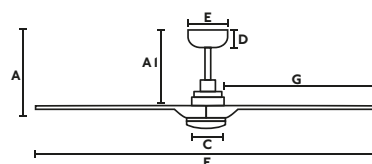

A	A1
270/10.63"	200/7.87"
B	C
80/3.15"	100/3.94"
D	E
60/2.4"	130/5.12"
F	G
ø900/35.4"	430/16.93"
Downrod L	Downrod ø
101/3.98"	26/1.02"