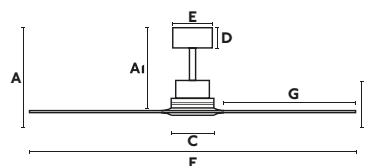

A	A1
330/12.99"	320/12.6"
B	C
165/6.5"	160/6.3"
D	E
70/2.8"	160/6.3"
F	G
Ø1320/52"	660/25.98"
Downrod L	Downrod Ø
153/6.02"	21/0.83"

*Order your Smart Fan with the reference of the fan finished in WP and add the reference 34150-35 of the gear. The price of the gear is with PRO35 discount.