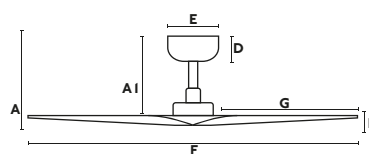

A	A1
243/9.57"	200/7.87"
B	C
80/3.15"	100/3.94"
D	E
60/2.4"	130/5.12"
F	G
ø900/35.4"	430/16.93"
Downrod L	Downrod ø
101/3.98"	26/1.02"

*Order your Smart Fan with the reference of the fan finished in WP and add the reference 34151-07 of the gear. The price of the gear is with PRO35 discount.