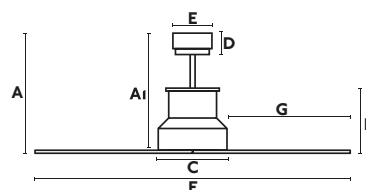

A	A1
390/15.35"	355/13.98"
B	C
210/8.27"	190/7.48"
D	E
55/2.2"	130/5.12"
F	G
ø1270/50"	530/20.87"
Downrod L	Downrod ø
153/6.02"	21/0.83"

*Order your Smart Fan with the reference of the fan finished in WP and add the reference 34150-08 of the gear. The price of the gear is with PRO35 discount.