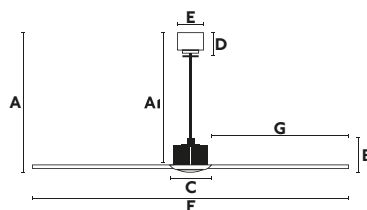

Smart option

3 downrods included  
100 / 200 / 460mm

<b>Material</b>	<b>Body</b> Steel <b>Blades</b> PC
<b>W</b>	4-6-9-13-22-32
<b>RPM</b>	51-77-103-129-155-185
<b>Airflow</b>	145.66 m3 min
<b>V/Hz</b>	220V-240V/50-60Hz
<b>Incl. downrod</b>	100-200-460 mm
<b>Opt. downrod</b>	Page 282