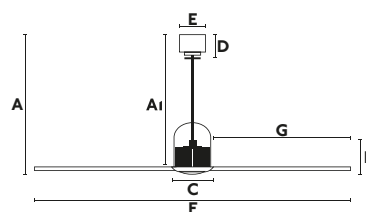

A	A1
640/25.2"	630/24.8"
B	C
180/7.09"	160/6.3"
D	E
60/2.4"	130/5.12"
F	G
ø1280/50.4"	555/21.85"
Downrod L	Downrod ø
100-200-460/3.94"	26/1.02"

*Order your Smart Fan with the reference of the fan finished in WP and add the reference 34150 of the gear. The price of the gear is with PRO35 discount.