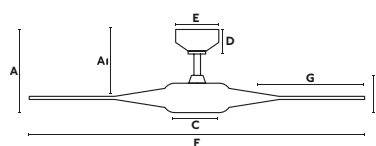

Smart option

A	A1
260/10.24"	200/7.87"
B	C
90/3.54"	200/7.87"
D	E
55/2.2"	140/5.51"
F	G
ø1370/53.9"	585/23.03"
Downrod L	Downrod ø
114/4.49"	21/0.83"

*Order your Smart Fan with the reference of the fan finished in WP and add the reference 34150-11 of the gear. The price of the gear is with PRO35 discount.