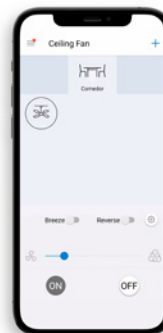

# SMART FAN

Connection guide

Add a device.  
In this case a ceiling fan.

Enter your WIFI password.  
Make sure you are connected to a 2.4 GHz network.

Pair your fan.  
Choose the option of new fan to make the connection.

Configure the fan.  
Select the mode you want to use your fan in.

Regulate the light on your fan. You can modify the light emitted by your fan through the app.

Regulates fan speed. You can modify the speed of your fan through the app.