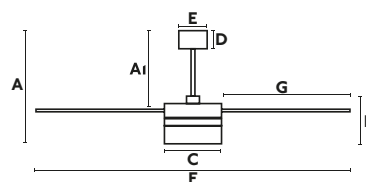

Reversible blades

Audio speaker

Aesthetic light kit

<b>Material</b>	<b>Body</b> Steel	<b>Power</b>	15W
	<b>Blades</b> MDF	<b>Lumen Output</b>	800lm
<b>W</b>	13-25-55	<b>Light Source</b>	SMD LED 3000K
<b>RPM</b>	75-135-180	<b>CRI</b>	>80
<b>Airflow</b>	157.52 m3 min	<b>Driver incl.</b>	Yes
<b>V/Hz</b>	220V-240V/50Hz	<b>Material Diff</b>	Glass