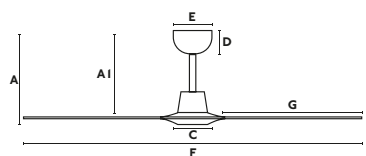

A	A1
280/11.02"	215/8.46"
B	C
130/5.12"	170/6.69"
D	E
50/2"	148/5.83"
F	G
ø1520/59.8"	750/29.53"
Downrod L	Downrod ø
152/5.98"	21/0.83"

*Order your Smart Fan with the reference of the fan finished in WP and add the reference 34150-05 of the gear. The price of the gear is with PRO35 discount.