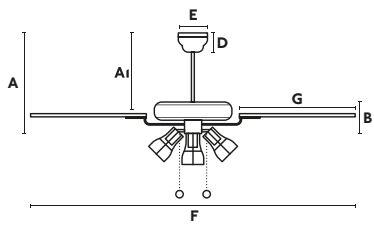

A	A1
520/20.47"	300/11.81"
B	C
130/5.12"	
D	E
60/2.4"	130/5.12"
F	G
Ø1210/47.6"	465/18.31"
Downrod L	Downrod Ø
153/6.02"	21/0.83"