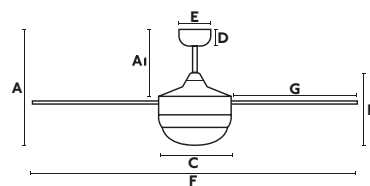

A	A1
415/16.34"	330/12.99"
B	C
280/11.02"	270/10.63"
D	E
50/2"	150/5.91"
F	G
ø1320/52"	520/20.47"

Opt. downrod Page 282