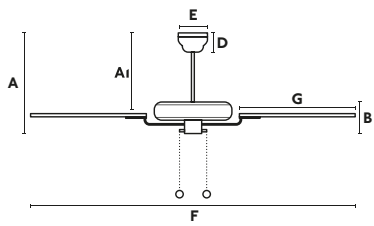

A	A1
350/13.78"	300/11.81"
B	C
130/5.12"	
D	E
60/2.4"	130/5.12"
F	G
ø1210/47.6"	465/18.31"
Downrod L	Downrod ø
153/6.02"	21/0.83"