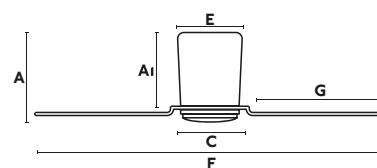

A	A1
215.25/8.47"	190/7.48"
B	C
190/7.48"	180/7.09"
D	E
	170/6.69"
F	G
ø1320/52"	570/22.44"
Downrod L	Downrod ø