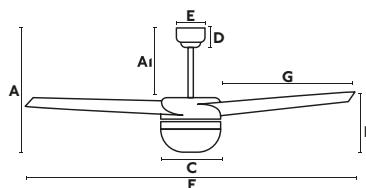

A	A1
460/18.11"	320/12.6"
B	C
100/3.94"	210/8.27"
D	E
75/3"	140/5.51"
F	G
ø1050/41.3"	420/16.54"
Downrod L	Downrod ø
235/9.25"	21/0.83"