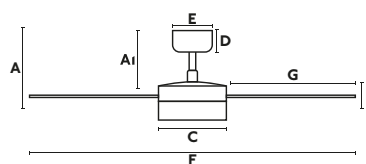

A	A1
276/10.87"	180/7.09"
B	C
80/3.15"	150/5.91"
D	E
60/2.4"	130/5.12"
F	G
ø1060/41.7"	500/19.69"
Downrod L	Downrod ø
100/3.94"	26/1.02"

*Order your Smart Fan with the reference of the fan finished in WP and add the reference 34151-04 of the gear. The price of the gear is with PRO35 discount.