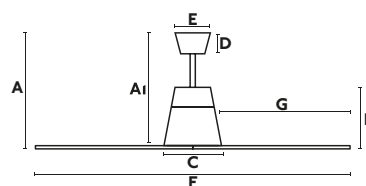

A	A1
390/15.35"	370/14.57"
B	C
200/7.87"	200/7.87"
D	E
55/2.2"	130/5.12"
F	G
ø1300/51.2"	530/20.87"
Downrod L	Downrod ø
153/6.02"	21/0.83"

*Order your Smart Fan with the reference of the fan finished in WP and add the reference 34150-18 of the gear. The price of the gear is with PRO35 discount.