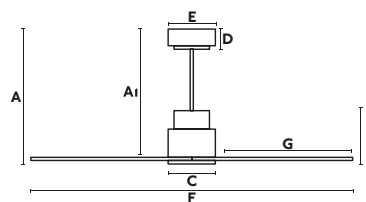

A	A1
400/15.75"	370/14.57"
B	C
170/6.69"	120/4.72"
D	E
60/2.4"	130/5.12"
F	G
ø1280/50.4"	575/22.64"
Downrod L	Downrod ø
225/8.86"	21/0.83"

*Order your Smart Fan with the reference of the fan finished in WP and add the reference 34150-04 of the gear. The price of the gear is with PRO35 discount.