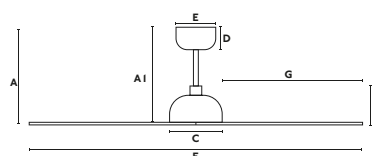

A	A1
250/9.84"	250/9.84"
B	C
130/5.12"	170/6.69"
D	E
55/2.2"	130/5.12"
F	G
ø1320/52"	580/22.83"
Downrod L	Downrod ø
128/5.04"	21/0.83"

*Order your Smart Fan with the reference of the fan finished in WP and add the reference 34150-03 of the gear. The price of the gear is with PRO35 discount.