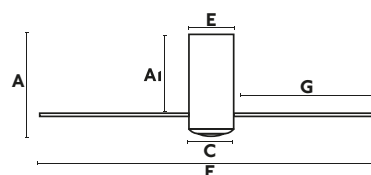

A	A1
290/11.42"	250/9.84"
B	C
250/9.84"	160/6.3"
D	E
	130/5.12"
F	G
ø1280/50.4"	430/16.93"
Downrod L	Downrod ø
200/7.87"	26/1.02"

*Order your Smart Fan with the reference of the fan finished in WP and add the reference 34150 of the gear. The price of the gear is with PRO35 discount.