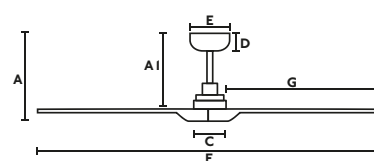

A	A1
270/10.63"	200/7.87"
B	C
80/3.15"	100/3.94"
D	E
60/2.4"	130/5.12"
F	G
ø1320/52"	430/16.93"
Downrod L	Downrod ø
101/3.98"	26/1.02"

*Order your Smart Fan with the reference of the fan finished in WP and add the reference 34151-09 of the gear. The price of the gear is with PRO35 discount.