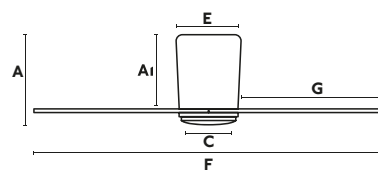

A	A1
190.45/7.5"	155/6.1"
B	C
155/6.1"	140/5.51"
D	E
F	G
ø1320/52"	630/24.8"
Downrod L	Downrod ø