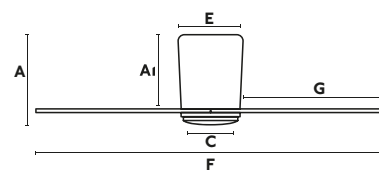

A	A1
190/7.48"	
B	C
155/6.1"	140/5.51"
D	E
	170/6.69"
F	G
∅1320/52"	630/24.8"
Downrod L	Downrod ∅