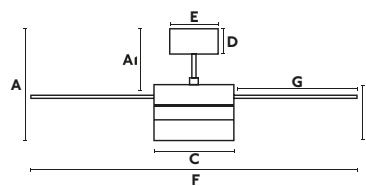

A	A1
280/11.02"	180/7.09"
B	C
150/5.91"	210/8.27"
D	E
65/2.6"	130/5.12"
F	G
ø1220/48"	495/19.49"
Downrod L	Downrod ø
101/3.98"	21/0.83"