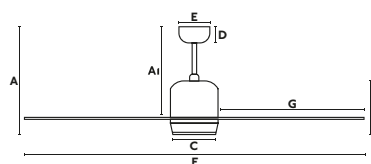

A	A1
500/19.69"	440/17.32"
B	C
290/11.42"	220/8.66"
D	E
60/2.4"	140/5.51"
F	G
ø1685/66.3"	750/29.53"
Downrod L	Downrod ø
230/9.06"	26/1.02"