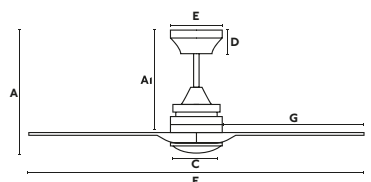

A	A1
302/11.89"	
B	C
	180/7.09"
D	E
60/2.4"	150/5.91"
F	G
ø1520/59.8"	685/26.97"
Downrod L	Downrod ø
153/6.02"	26/1.02"

*Order your Smart Fan with the reference of the fan finished in WP and add the reference 34151-11 of the gear. The price of the gear is with PRO35 discount.