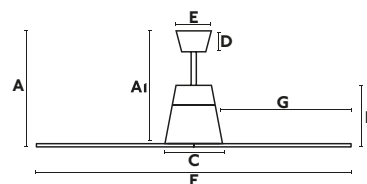

A	A1
390/15.35"	355/13.98"
B	C
210/8.27"	200/7.87"
D	E
55/2.2"	130/5.12"
F	G
Ø1270/50"	530/20.87"
Downrod L	Downrod Ø
153/6.02"	21/0.83"

*Order your Smart Fan with the reference of the fan finished in WP and add the reference 34150-18 of the gear. The price of the gear is with PRO35 discount.