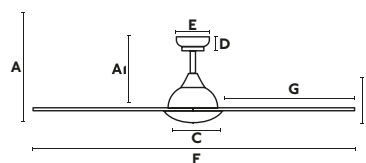

A	A1
320/12.6"	260/10.24"
B	C
200/7.87"	220/8.66"
D	E
70/2.8"	170/6.69"
F	G
ø1320/52"	590/23.23"
Downrod L	Downrod ø
127-245/5"	21/0.83"

*Order your Smart Fan with the reference of the fan finished in WP and add the reference 34150-22 of the gear. The price of the gear is with PRO35 discount.