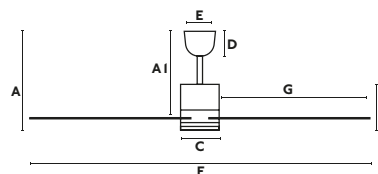

A	A1
670/26.38"	630/24.8"
B	C
200/7.87"	300/11.81"
D	E
170/6.7"	240/9.45"
F	G
ø3050/120.1"	1400/55.12"
Downrod L	Downrod ø
508/20"