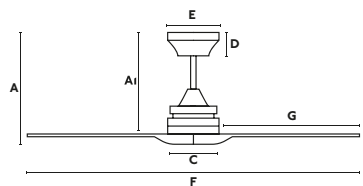

A	A1
302/11.89"	267/10.51"
B	C
	180/7.09"
D	E
60/2.4"	150/5.91"
F	G
ø1520/59.8"	685/26.97"
Downrod L	Downrod ø
153/6.02"	26/1.02"

*Order your Smart Fan with the reference of the fan finished in WP and add the reference 34150-26 of the gear. The price of the gear is with PRO35 discount.