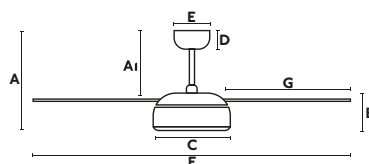

A	A1
330/12.99"	250/9.84"
B	C
123/4.84"	284/11.18"
D	E
55/2.2"	139/5.47"
F	G
ø152/4.84"	645/25.39"
Downrod L	Downrod ø
152/5.98"	21/0.83"

*Order your Smart Fan with the reference of the fan finished in WP and add the reference 34150-20 of the gear. The price of the gear is with PRO35 discount.