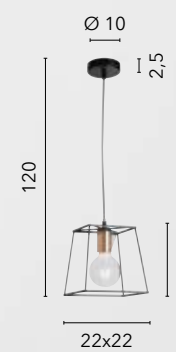

HARLEM

/ Sospensione dalle linee stilizzate in metallo opaco con portalampe in rame.
/ Suspension with stylized lines in black metal with copper lamp holder.

I-HARLEM-L-S1
8031440312875
1xE27

I-HARLEM-M-S1
8031440354387
LED 60W