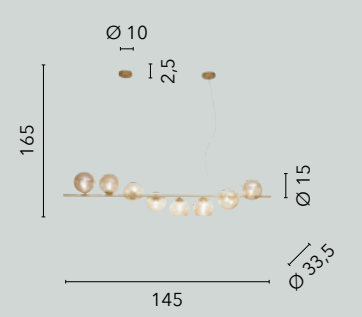

I-HONEY-S8-NER
8031414888696

I-HONEY-S5
8031414888634
5xG9 LED

I-HONEY-S8
8031414888702
8xG9 LED