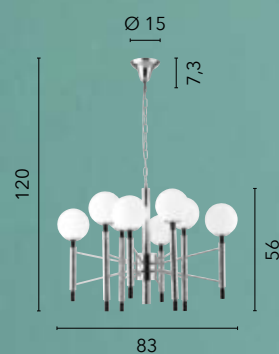

HAMMOND

/ Collezione dalla struttura in metallo cromato con rifiniture in nero e diffusori in vetro opale.

/ Collection with chromed metal structure with black finishes and opal glass diffusers.

I-HAMMOND-S8
8031414863273

8xE14 LED