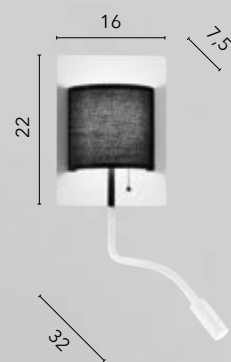

POP

/ Collezione applique in metallo con paralume in bianco o nero con flessibile luce a LED.

/ Wall lamp collection in metal with black or white lampshade with flexible LED light.

LED-POP-WB
8031440364164

LED-POP-BW
8031440364133

LED 6+3W
720 lm
4000K