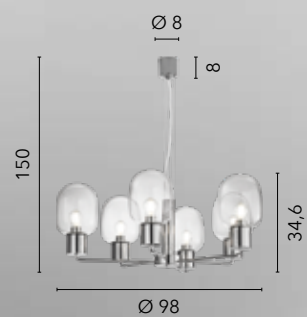

FELLINI CROMO

/ Collezione dalle proporzioni armoniche in metallo cromo con diffusore in vetro soffiato trasparente.

/ Collection with harmonious proportions in chrome metal with transparent blown glass diffusers.

I-FELLINI-S6
8031440364140
6x E27 LED