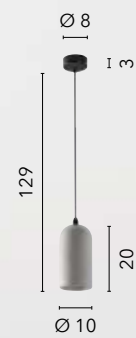

I-ANDO-S10
8031414871568
1xE27