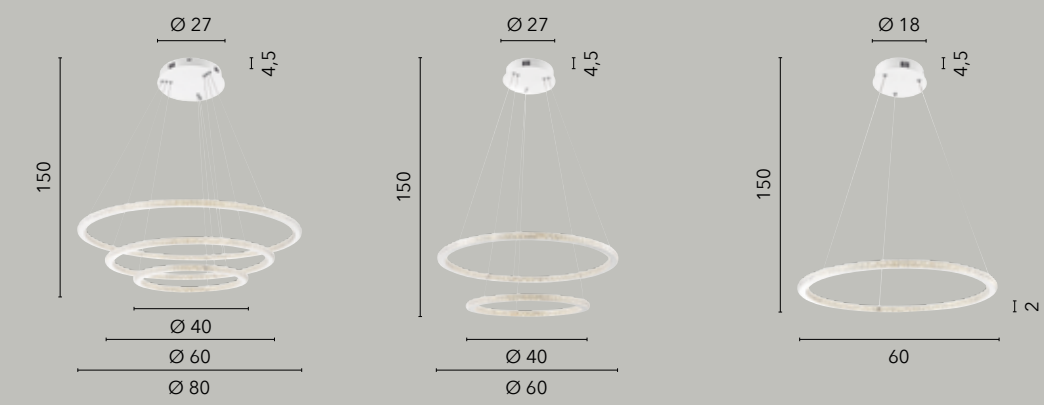

LED-BRYANT-S3
8031414877188
LED 87W
11900 lm
4000K ◉

LED-BRYANT-S2
8031414877171
LED 50W
6640 lm
4000K ◉

LED-BRYANT-S1
8031414877164
LED 45W
5800 lm
4000K ◉

LED-BRYANT-S3C
8031414877713
LED 87W
11900 lm
3000K ◉

LED-BRYANT-S2C
8031414877706
LED 50W
6640 lm
3000K ◉

LED-BRYANT-S1C
8031414877690
LED 45W
5800 lm
3000K ◉