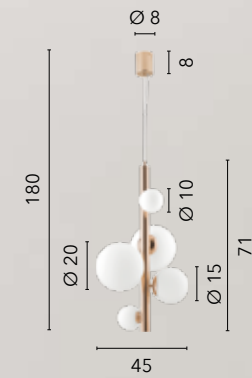

I-HERA-S5
8031414863228
5xG9 LED