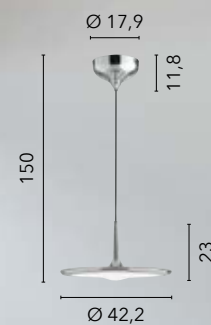

IKON

/ Collezione di design dalle forme stilizzate con struttura in metallo cromato e cavo in tessuto nero.

/ Design collection with stylized shapes with chromed metal frame and cable in black fabric.

LED-IKON-S CR
8031440363112

LED 36W
2880 lm
4000K

LED-IKON-PT CR
8031440363068

LED 36W
2880 lm
4000K