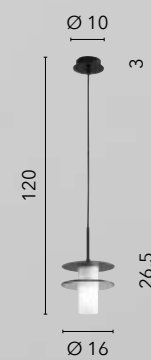

RECORD

/ Collezione con doppio disco dal design semplice ma d'effetto disponibile nelle versioni acciaio nero con vetro fumé o acciaio cromato con vetro trasparente. Diffusore in acrilico satinato.

/ Collection in double disc with a simple but effective design available in black steel with smoked glass or chromed steel with transparent glass. Diffuser in satin acrylic.

I-RECORD-S50 NER
8031414870356

I-RECORD-S16 NER
8031414869947

I-RECORD-S50 CR
8031414870363

I-RECORD-S16 CR
8031414869954

1xE27

1xE27