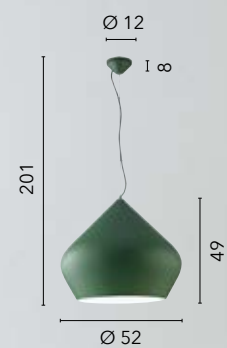

THOLOS

/ Sospensione in metallo dalle forme armoniose disponibile in diversi colori quali nero, grigio o bianco gofrato con interno oro satinato e corten, verde o giallo con interno bianco.

/ Metal suspension with harmonious shapes available in different colors such as black, gray or white embossed with satin gold interior and corten, green or yellow with white interior.