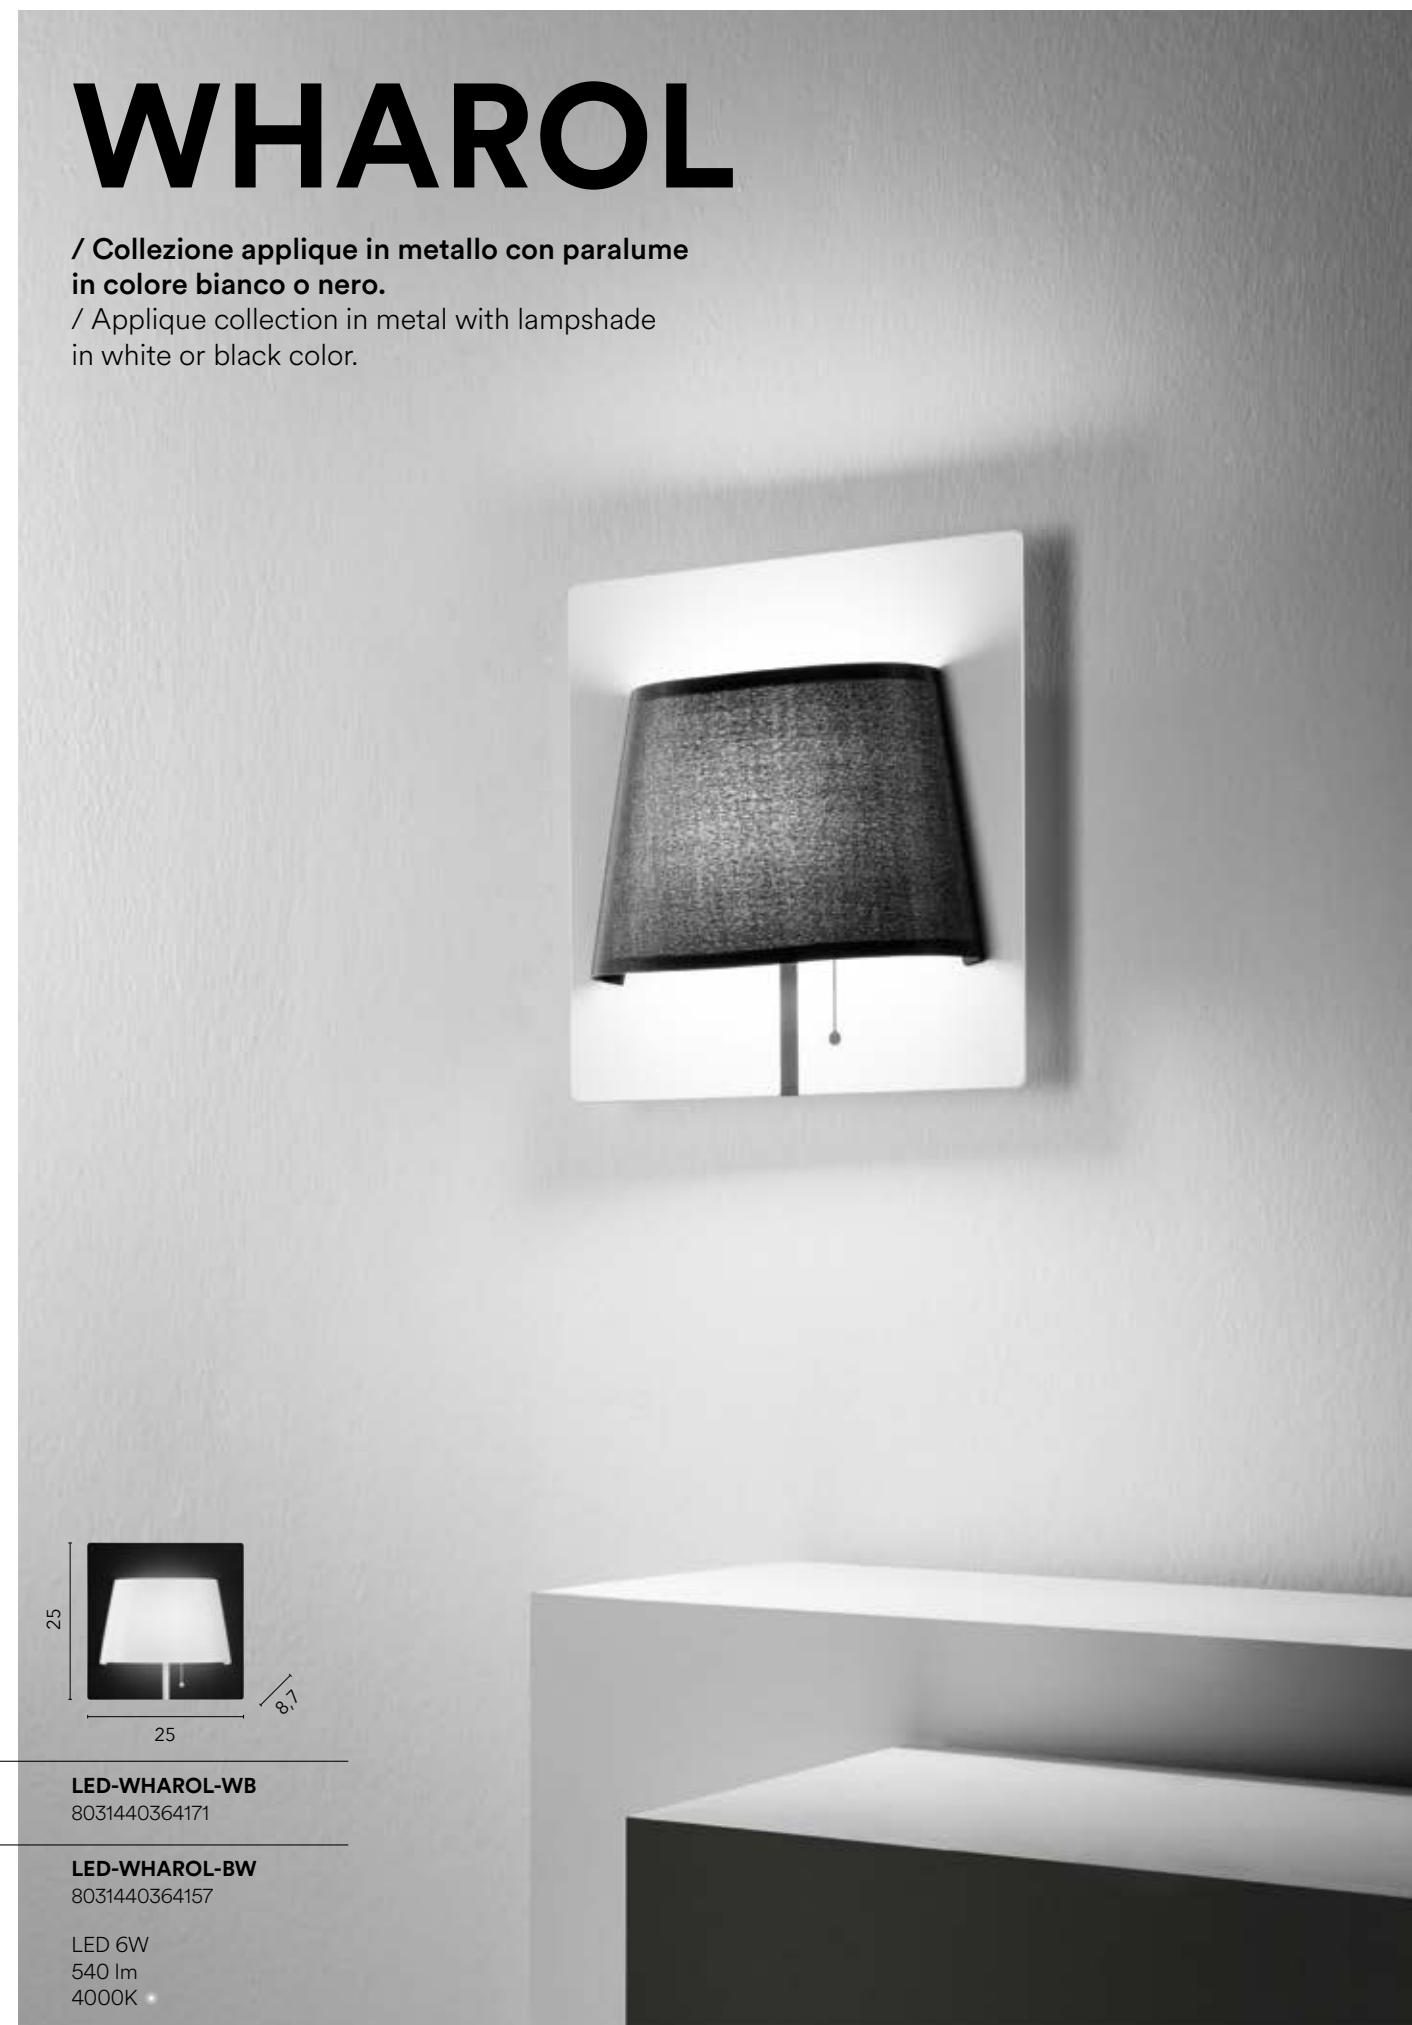

LED-WHAROL-WB
8031440364171

LED-WHAROL-BW
8031440364157

LED 6W
540 lm
4000K