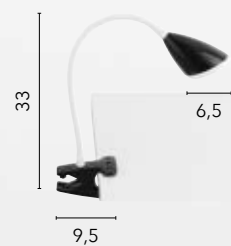

HEGEL

/ Lampada da tavolo in metallo con flessibile in silicone e testa in fibre plastiche. Dotata di una pratica pinza per fissaggio su tavolo.

/ Metal table lamp with silicone flexible and plastic fiber head. Equipped with a practical clamp for fixing on table.

LEDT-HEGEL-BLACK
8031440358323

LEDT-HEGEL-WHITE
8031440358330

LEDT-HEGEL-SILVER
8031440358354

LED 3,7W
450 lm
4000K ◉