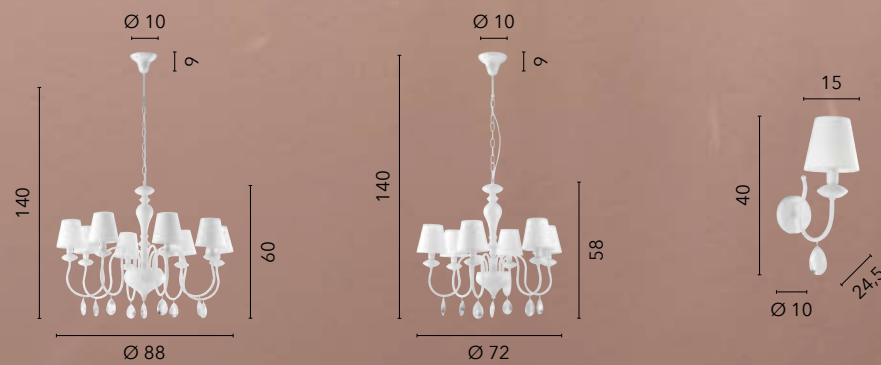

ARTHUR

/ Collezione in metallo bianco con cristalli K9 e paralumi effetto bianco.
/ White metal collection with K9 crystals and white effect lampshades.

I-ARTHUR/8
8031414863297
8xE14

I-ARTHUR/6
8031414863099
6xE14

I-ARTHUR/AP1
8031414863105
1xE14