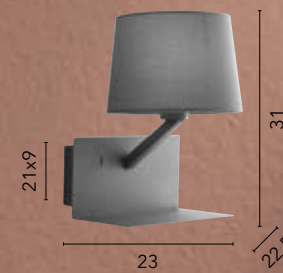

I-CIAK-AP BCO
8031414869749

I-CIAK-AP GR
8031414869756

1xE27