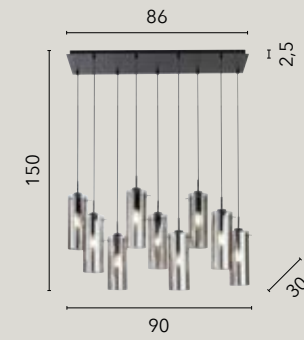

I-MAGIC-S9-ORO
8031414889372