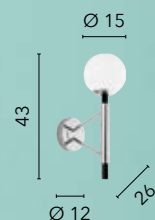

8xE14 LED

**I-HAMMOND-S6**  
8031414863266

6xE14 LED

**I-HAMMOND-AP**  
8031414863280

1xE14 LED