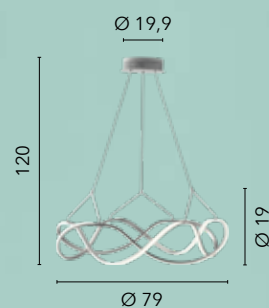

FLIGHT

/ Collezione con struttura dalle linee intrecciate in alluminio nichel spazzolato e diffusore in silicone.

/ Collection with structure with braided lines in brushed nickel aluminum and silicone diffuser.

LED-FLIGHT-S78
8031414869077

LED 45W
4050 lm
4000K