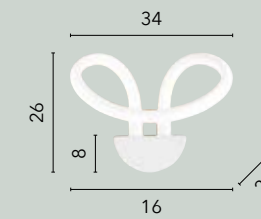

LED-HEAVEN-AP

8031414873463

LED 20W
2900 lm
4000K