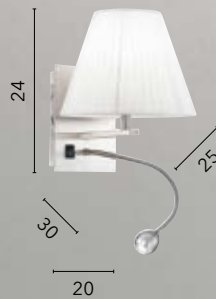

HELLY

/ Applique in alluminio con diffusore in tessuto disponibile nelle varianti plissettato bianco, marrone e bianco con luce a LED da lettura regolabile.
/ Aluminum wall lamp with fabric diffuser available in white, brown and white pleated versions with adjustable LED reading light.

I-090111-5A
8031421131082

LED 3W
60 lm - 4500K
1xE14