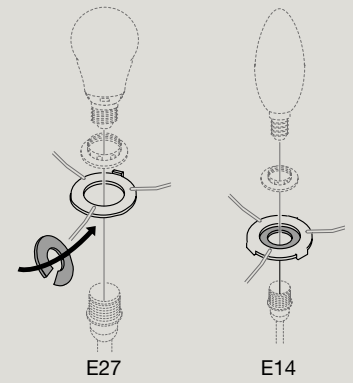

I-CONVERTER-E27-E14
8031414886913

Anello riduttore per paralumi da E27 a E14
Reducer ring for lampshades from E27 to E14