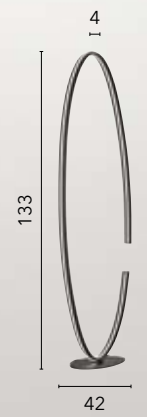

LED-CLARKE-PTC
8031414877737

LED 25W
3650 lm
3000K ●

LED-CLARKE-PT
8031414871537

LED 25W
3650 lm
4000K ●