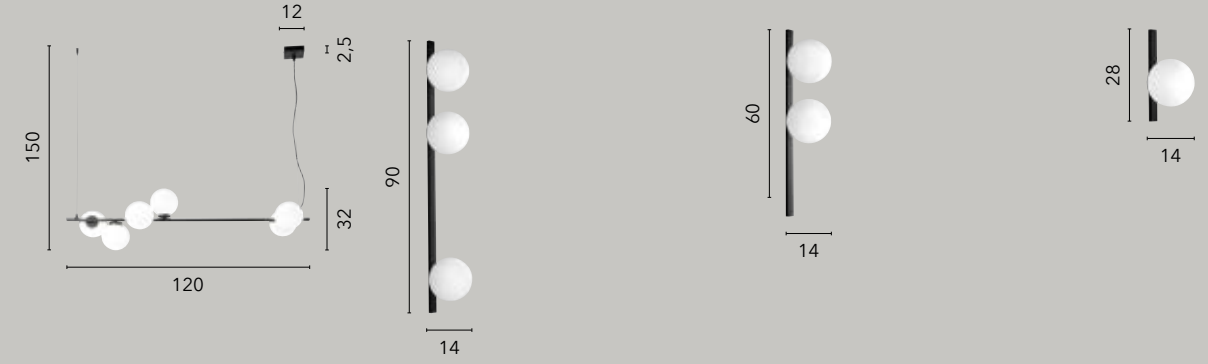

I-ENOIRE-S120 8031414890651	I-ENOIRE-AP3 8031414869848	I-ENOIRE-AP2 8031414869831	I-ENOIRE-AP1 8031414869824
	I-ENOIRE-S120-ORO 8031414890668 6xE14	I-ENOIRE-AP3-ORO 8031414890613 3xE14 LED	I-ENOIRE-AP2-ORO 8031414890606 2xE14 LED	I-ENOIRE-AP1-ORO 8031414890590 1xE14 LED