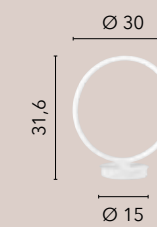

LED-FREDY-L1
8031414884834
LED 15W
1440 lm
3000K 4000K 6500K