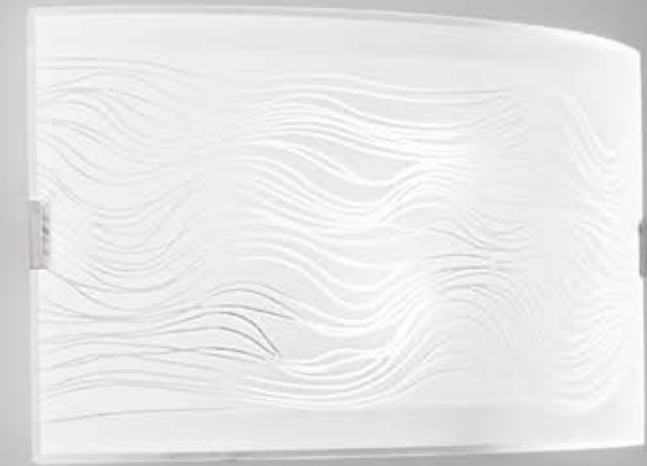

KARDIO

/ Collezione in vetro satinato con motivo ad onde lungo il perimetro centrale della struttura e ganci in cromo.
/ Collection in satin glass with wave pattern along the central perimeter of the structure with chrome hooks.