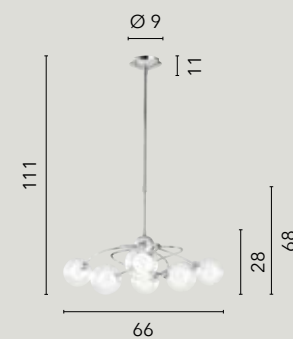

I-BLOG-6
8031440352499
6xG9