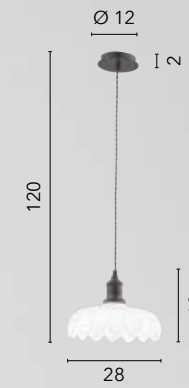

SAN DIEGO

/ Sospensione con vetro in pasta bianca dalle forme lavorate a mano e cavo intrecciato in tessuto marrone.

/ Suspension with glass in white paste with handmade shapes and braided cable in brown fabric.

I-SANDIEGO-S20
8031440365222
1xE27