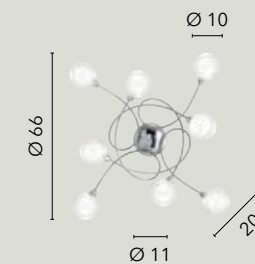

I-BLOG-PL8
8031440352482
8xG9