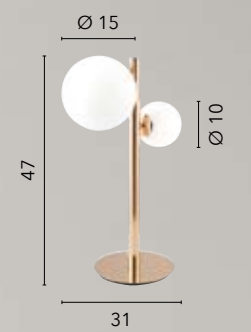

I-HERA-L2
8031414863259
2xG9 LED