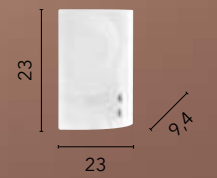

I-MIRO/AP
8031432691193
1xE27