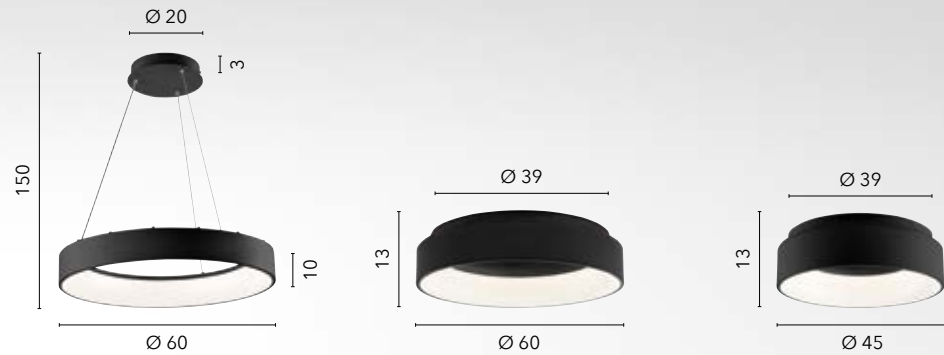

NOAH

/ Collezione a sospensione con struttura finemente lavorata in alluminio disponibile in bianco, oro o nero goffrato con diffusore in acrilico.

/ Suspension collection with structure finely worked in aluminum available in white, gold or black embossed with acrylic diffuser.

LED-NOAH-S60-NER
8031414886043

LED-NOAH-PL60-NER
8031414886012

LED-NOAH-PL45-NER
8031414885985

LED-NOAH-S60-BCO
8031414886036

LED-NOAH-PL60-BCO
8031414886005

LED-NOAH-PL45-BCO
8031414885978

LED-NOAH-S60-ORO
8031414886050

LED-NOAH-PL60-ORO
8031414886029

LED-NOAH-PL45-ORO
8031414885992

LED 60W
8000 Lm
3000K 4000K 6500K ●●●

LED 60W
8000 Lm
3000K 4000K 6500K ●●●

LED 40W
5600 Lm
3000K 4000K 6500K ●●●