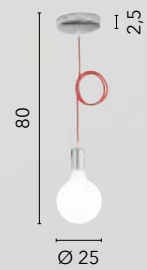

IDEA

/ Pendel con finitura cromo e cavi in tessuto disponibili nei colori: blu, rosso, giallo, bianco e nero.
/ Pendel with chrome finish and fabric cables available in the colors: blue, red, yellow, white and black.

MT3201902
8031435661223

MT3201900
8031439861261

MT3201903
8031435671222

MT3201904
8031435641225

1xE27

SPRIZ

/ Collezione in alluminio silver con portalampade a griglia.
/ Collection in silver aluminium with grid lamp holder.