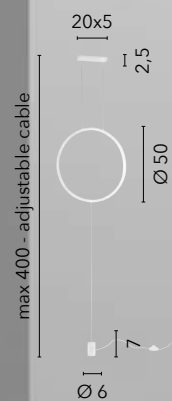

PORTAL

/ Piantana a sospensione finemente lavorata in metallo nelle versioni bianca e nera composta dalla geometria perfetta del cerchio. Pedaliera per accensione e switch per sistema cambio colore temperatura.

/ Suspension lamp finely worked in metal in the white and black versions composed of the perfect geometry of the circle. Pedals for ignition and switch for color change temperature system.

LED-PORTAL-PT-NER
8031414896837

LED-PORTAL-PT-BCO
8031414896844

LED 20W
2400 lm
3000K 4000K 6000K

GRAVITY

/ Piantana a sospensione finemente lavorata in metallo nelle versioni bianca, nera ed oro dalle linee minimali ed eleganti dotata di supporti in acciaio per regolare posizionamento ed altezza. Pedaliera per accensione e switch per sistema cambio colore temperatura.

/ Pendant lamp finely worked in metal in the white, black and gold versions with minimal and elegant lines equipped with steel supports to adjust its positioning and height. Pedals for ignition and switch for color change temperature system.