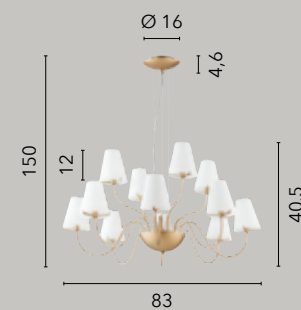

I-CANTO/12
8031414863310
12xG9