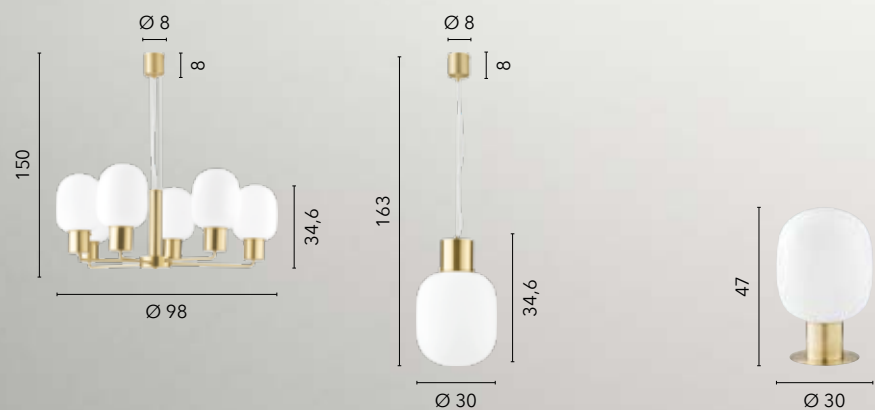

FELLINI ORO

/ Collezione dalle proporzioni armoniche nella versione metallo oro satinato e diffusori vetro soffiato opale.

/ Collection with harmonious proportions in gold metal with opal blown glass diffusers.

I-FELLINI-S6 ORO
8031414863150

6x E27 LED

I-FELLINI-S30 ORO
88031414863167

1x E27 LED

I-FELLINI-L30 ORO
8031414863143

1x E27 LED