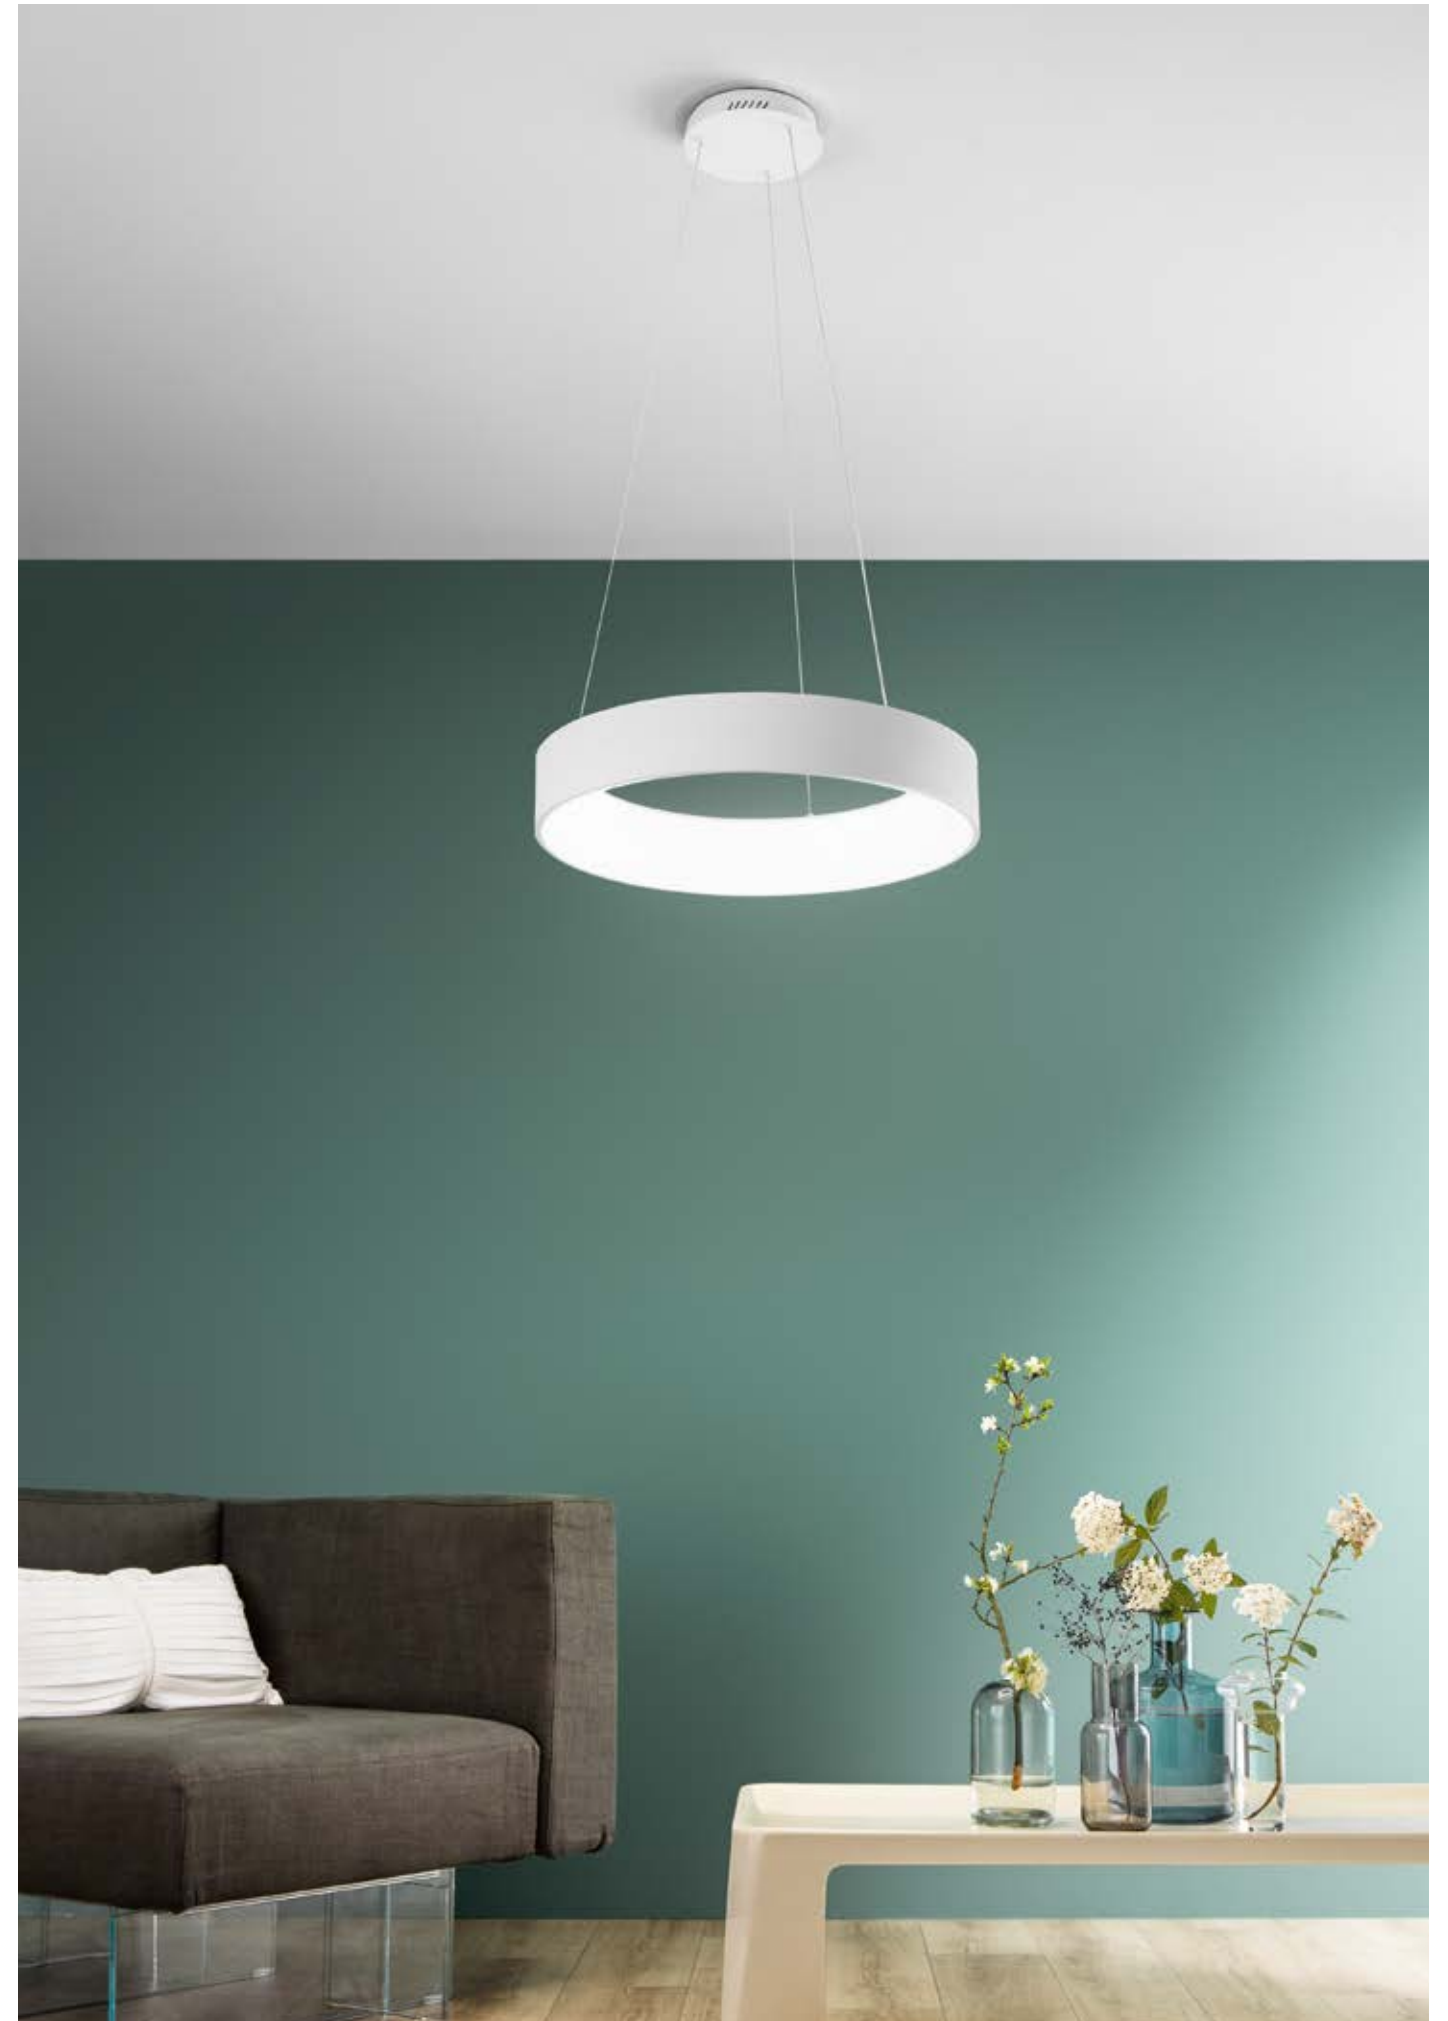

**LED-NOAH-S60-ORO**  
8031414886050

**LED-NOAH-PL60-ORO**  
8031414886029

**LED-NOAH-PL45-ORO**  
8031414885992

LED 60W  
8000 Lm  
3000K 4000K 6500K ●●●

LED 60W  
8000 Lm  
3000K 4000K 6500K ●●●

LED 40W  
5600 Lm  
3000K 4000K 6500K ●●●