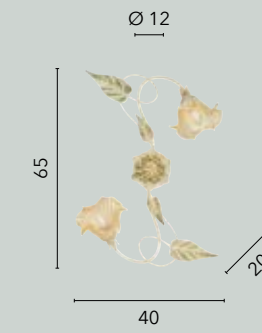

I-PRIMAVERA/PL2
8031423271106
2xE14