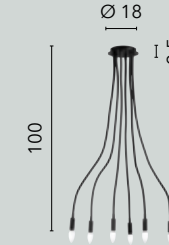

# LOVER

/ Collezione dalle linee curve e sinuose in metallo flessibile rivestito in silicone nero o bianco.

/ Collection with curved and sinuous lines in flexible metal covered in black and white silicone.