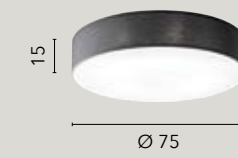

I-CAPITAL-PL76-NER
8031414898312