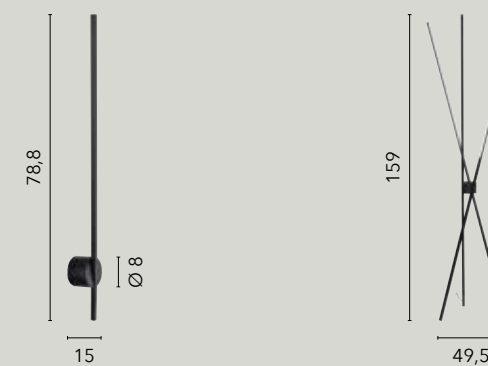

LED-SHANGHAI-APC NERO 8031414877430	LED-SHANGHAI-PT3 NERO 8031414893508
	LED-SHANGHAI-APC BCO 8031414877423 LED 9W 1100 lm 3000K ●	LED-SHANGHAI-PT3 BCO 8031414893492 LED 31W 3990 lm 3000K ● 4000K ●
	LED-SHANGHAI-AP NERO 8031440365550	
	LED-SHANGHAI-AP BCO 8031440365543 LED 9W 1100 lm 4000K ●