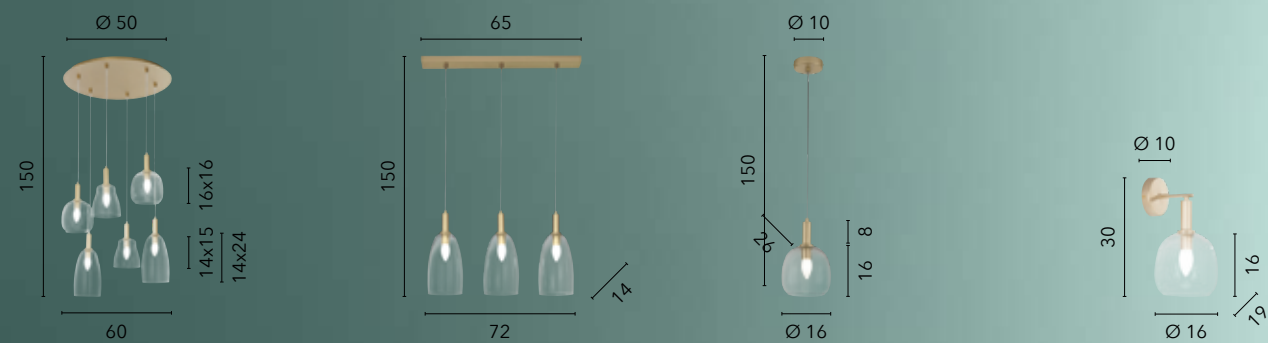

BRANDY

/ Collezione realizzata con diffusori finemente lavorati in vetro soffiato dalle configurazioni diverse e finiture in oro satinato.

/ Collection made with diffusers finely worked in blown glass with different configurations and satin gold finishes.

I-BRANDY-S6
8031414895168
6xE14

I-BRANDY-S3
8031414895151
3xE14

I-BRANDY-S1
8031414895144
1xE14

I-BRANDY-AP
8031414895175
1xE14