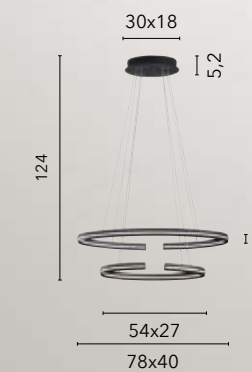

LED-CLARKE-S80C
8031414877751

LED 60W
6750 lm
3000K ●

LED-CLARKE-S80
8031414871513

LED 60W
6750 lm
4000K ●

LED 20W
2050 lm
3000K ●

LED-CLARKE-L
8031414871544

LED 20W
2050 lm
4000K ●