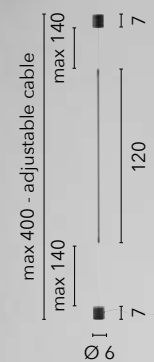

LED-GRAVITY-PT-NER
8031414896868

LED-GRAVITY-PT-BCO
8031414896851

LED-GRAVITY-PT-ORO
8031414896875

LED 15W
1728 lm
3000K 4000K 6000K