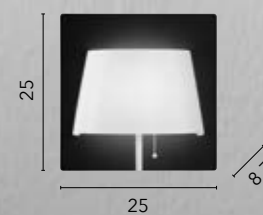

WHAROL

/ Collezione applique in metallo con paralume in colore bianco o nero.

/ Applique collection in metal with lampshade in white or black color.