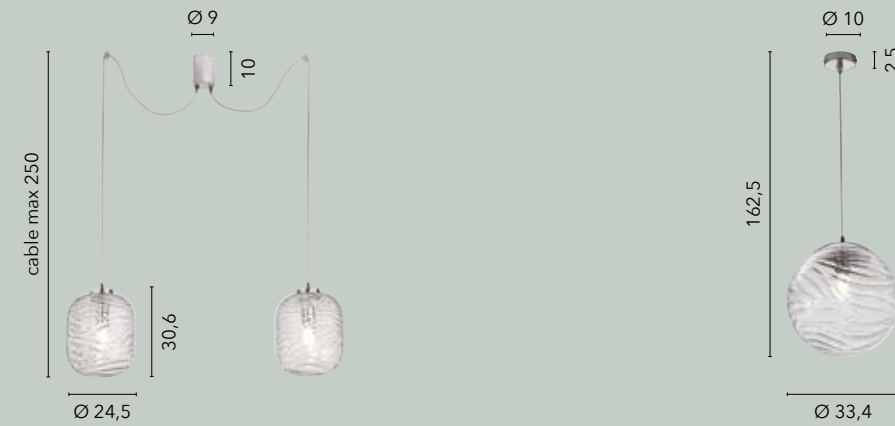

- **I-NEREIDE-C-S2 TR**
  8031414874361
  2xE27 LED
- **I-NEREIDE-G-S1 TR**
  8031414874378
  1xE27 LED