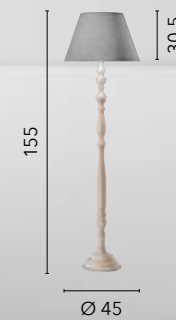

I-BOURLESQUE/PT
8031440359870
1xE27