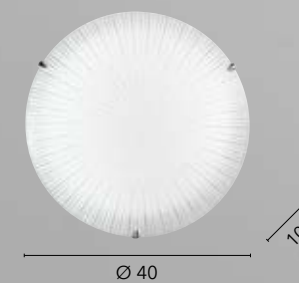

CHANTAL

/ Collezione in vetro arricchita da un decoro diamantato con finiture cromo.

/ Glass collection enriched with a diamond decoration with chrome finishes.