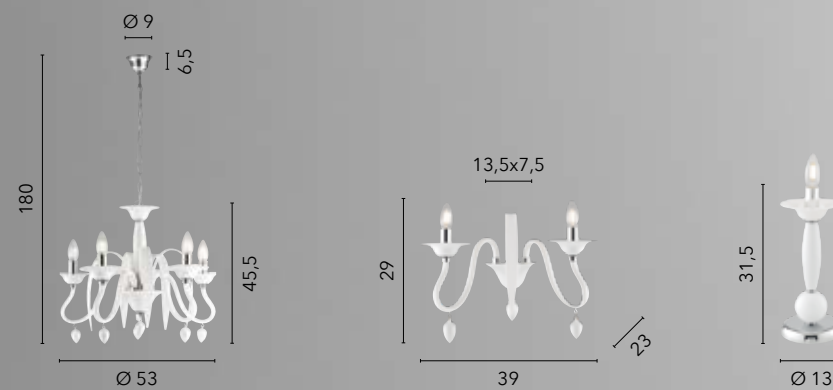

# ESTEFAN

/ Collezione in acrilico bianco dalle forme sinuose ed eleganti con pendenti a mandorla.  
/ Collection in white acrylic with sinuous and elegant shapes with almond pendants.

**I-ESTEFAN-S5 BCO**  
8031440356053  
5xE14