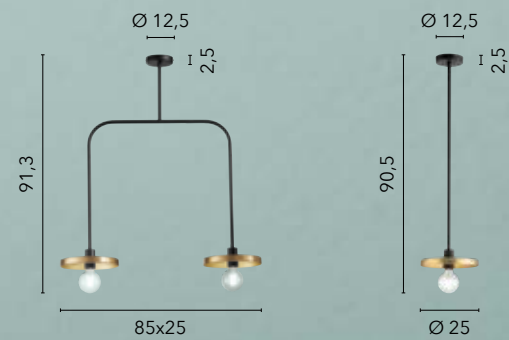

TWIGA

/ Sospensione dal design incisivo disponibile in metallo nero e oro satinato.

/ Suspension with an incisive design available in black metal and satin gold.

I-TWIGA-S2
8031414863754

2xE27

I-TWIGA-S1
8031414863747

1xE27