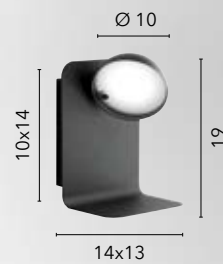

# BOING

/ Applique disponibile in metallo gofrato bianco o nero con testa orientabile a LED integrato ed entrata USB 2A.  
/ Wall lamp available in white or black embossed metal with integrated LED adjustable head and USB 2A input.