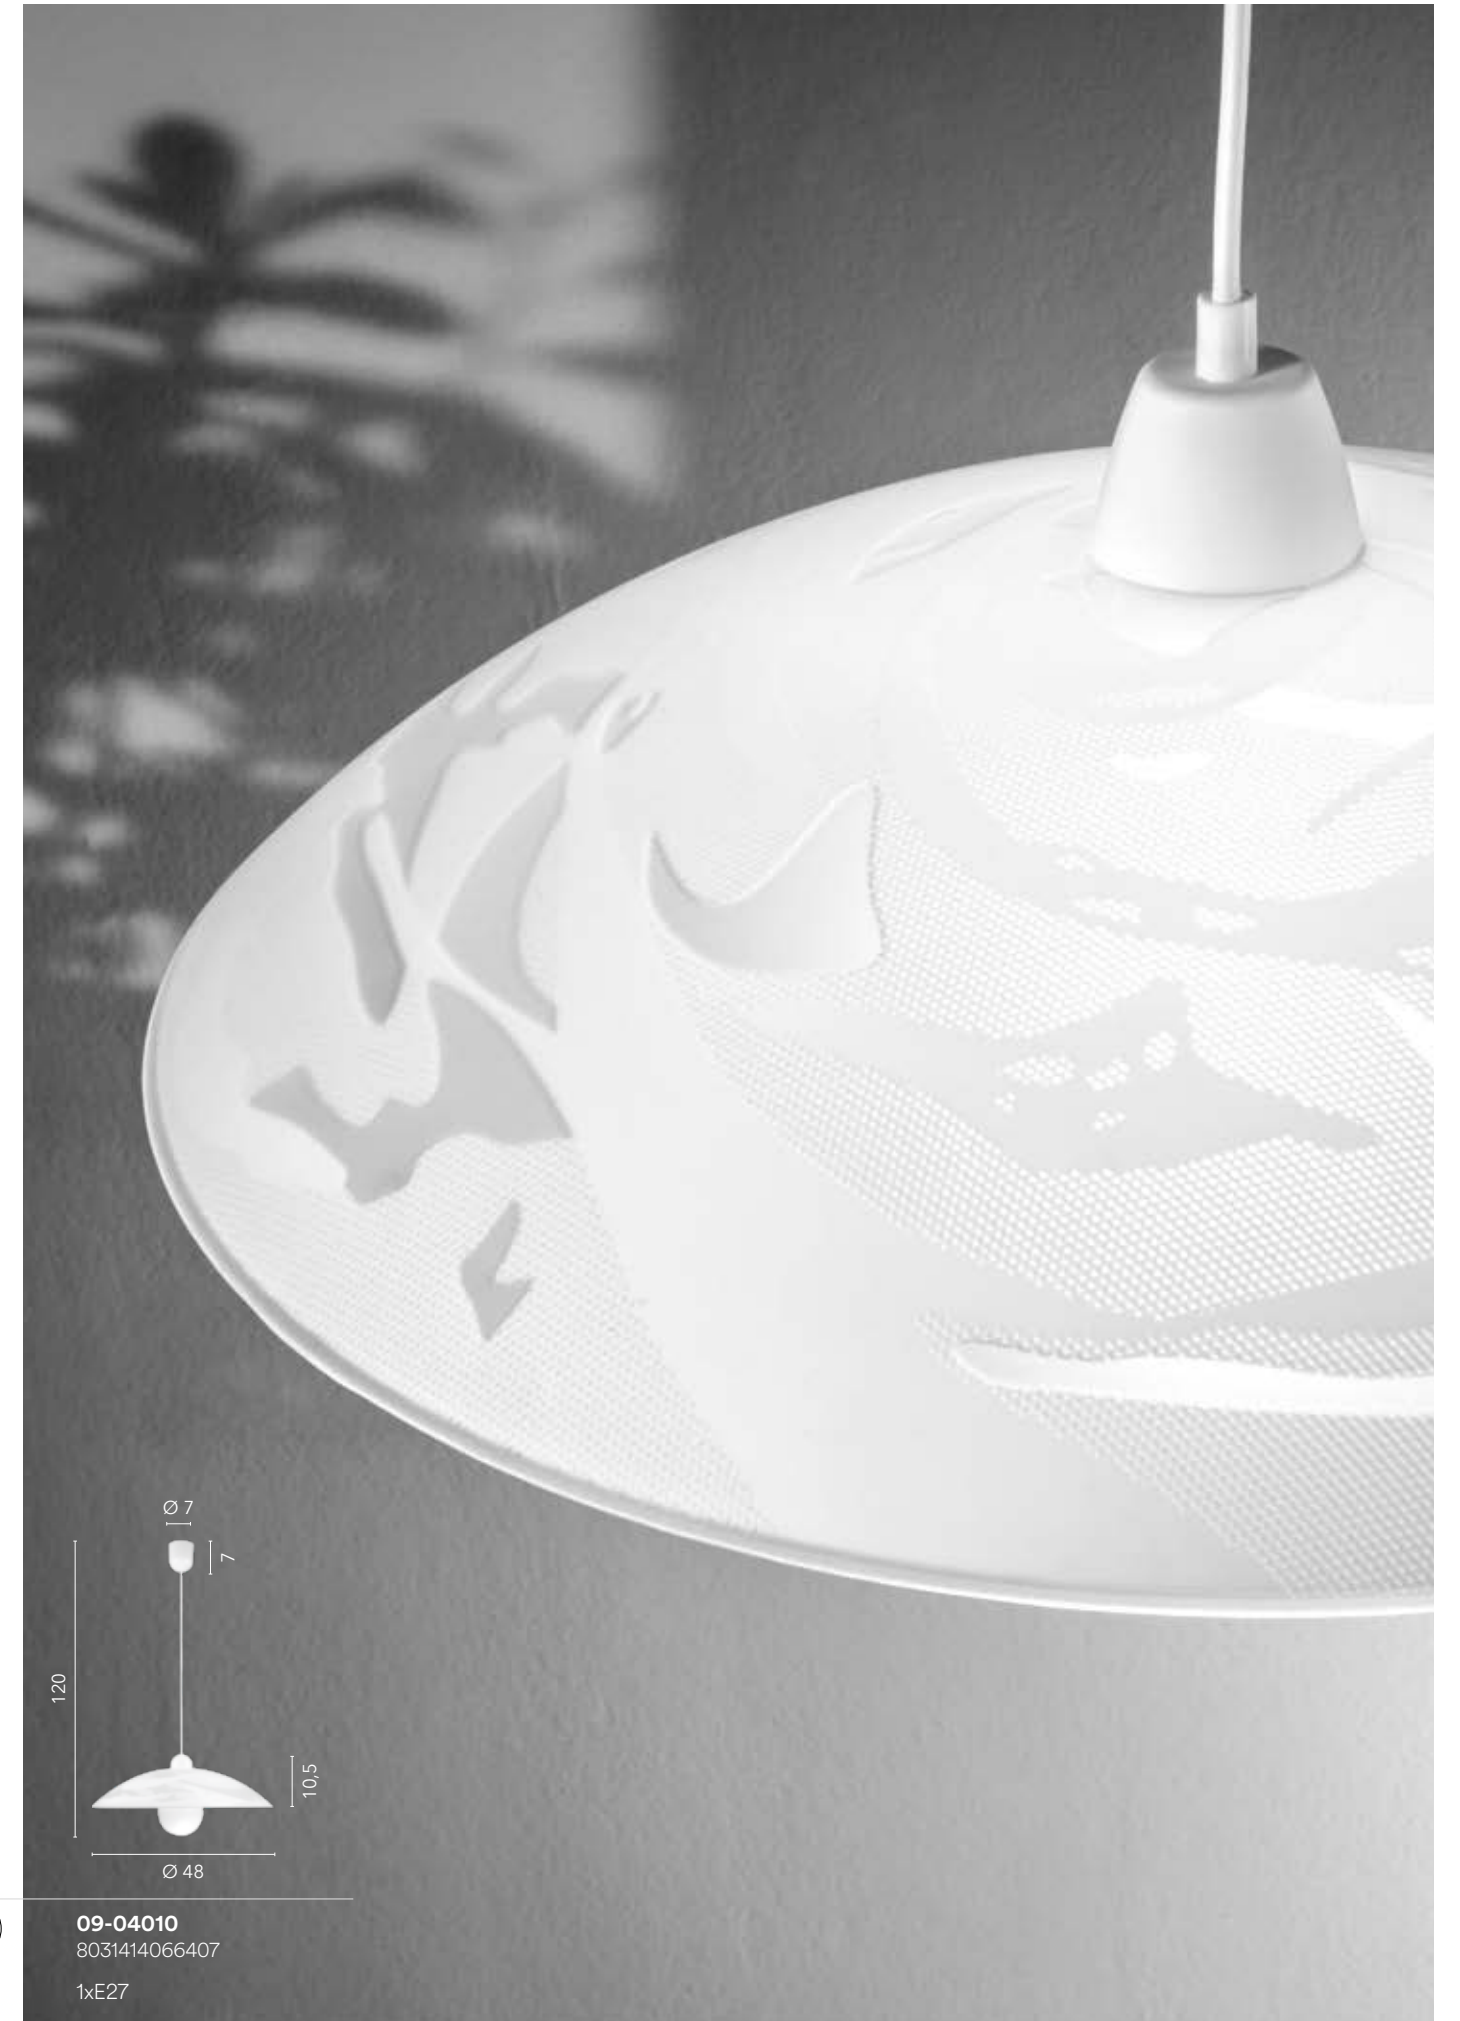

ALABASTRO

/ Sospensione singola in vetro curvato effetto alabastro con pendel in plastica bianco.

/ Single suspension in curved alabaster glass with pendel in white plastic.