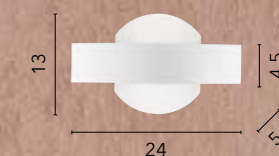

LED-ETERNITY-AP
8031440365437

LED 11W
1210 lm
4000K ●