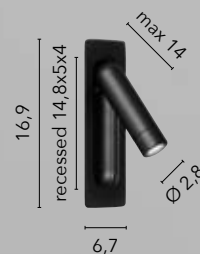

DEFOE

/ Applique ad incasso con punto luce orientabile in alluminio con LED integrato. Disponibile nei colori bianco, nero, nickel ed oro satinato.
/ Recessed wall lamp with adjustable light point in aluminum with integrated LED. Available in white, black, nickel and satin gold.

1. **INC-DEFOE-NER**
     8031414896967
   - **INC-DEFOE-BCO**
     8031414896967
   - **INC-DEFOE-ORO**
     8031414896974
   - **INC-DEFOE-NIK**
     8031414896981
2. LED 3W
   300 lm
   3000K ●

DICKENS

/ Applique a parete con punto luce orientabile in alluminio con LED integrato. Disponibile nei colori bianco, nero, nickel ed oro satinato.
/ Wall lamp with adjustable light point in aluminium with integrated LED. Available in white, black, nickel and satin gold.