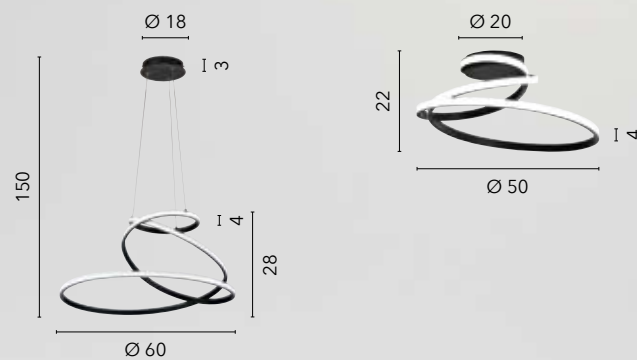

COASTER

/ Collezione con struttura in alluminio ed elementi circolari a più livelli con diffusore in silicone.

ponibile nelle versioni bianco, oro e nero gofrato.

/ Collection with aluminum structure and circular elements in several levels with silicone diffuser.

Available in white, gold and black embossed versions.

LED-COASTER-S-NER
8031414885008

LED-COASTER-PL-NER
8031414885039

LED-COASTER-S-BCO
8031414884995

LED-COASTER-PL-BCO
8031414885022

LED-COASTER-S-ORO
8031414885015

LED-COASTER-PL-ORO
8031414879953

LED 60W
8000 lm
3000K 4000K 6500K ●●●

LED 40W
5440 lm
3000K 4000K 6500K ●●●