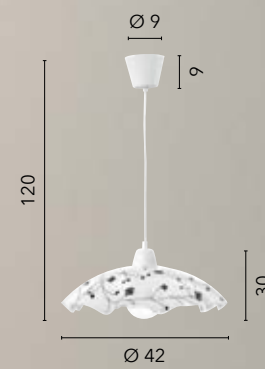

I-ROOT-S42
8031432591196
1xE27