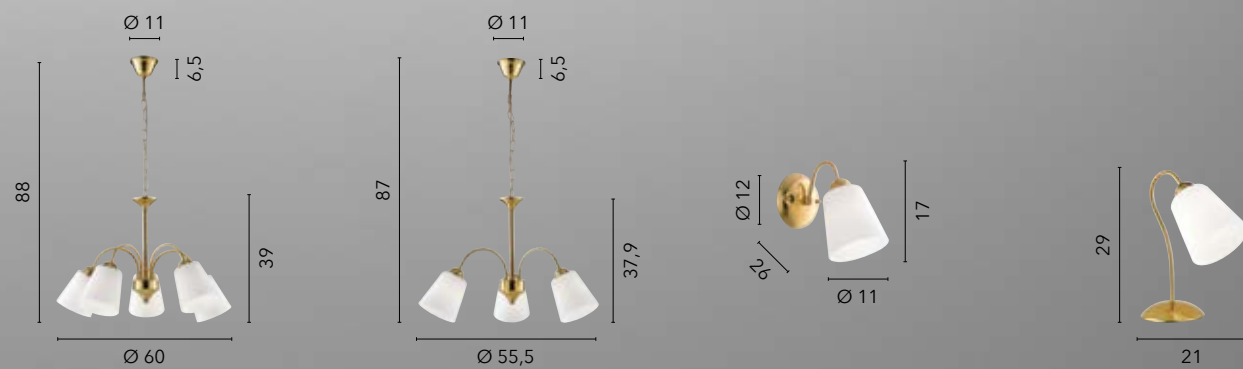

1162

/ Collezione in metallo disponibile con finitura in nickel o oro con diffusori in vetro soffiato bianco acidato.

/ Metal collection available with nickel or gold finish with frosted white blown glass diffusers.

	I-1162/5 NIK 8031414088942	I-1162/3 NIK 8031414088959	I-1162/AP NIK 8031414088973	I-1162/L NIK 8031414088966
	I-1162/5 ORO 8031414089116	I-1162/3 ORO 8031414089109	I-1162/AP ORO 8031414089093	I-1162/L ORO 8031414089086
	5xE14	3xE14	1xE14	1xE14