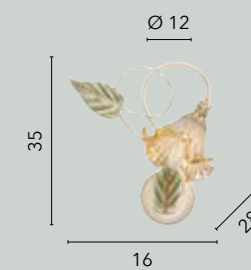

I-PRIMAVERA/AP1
8031423291104
1xE14