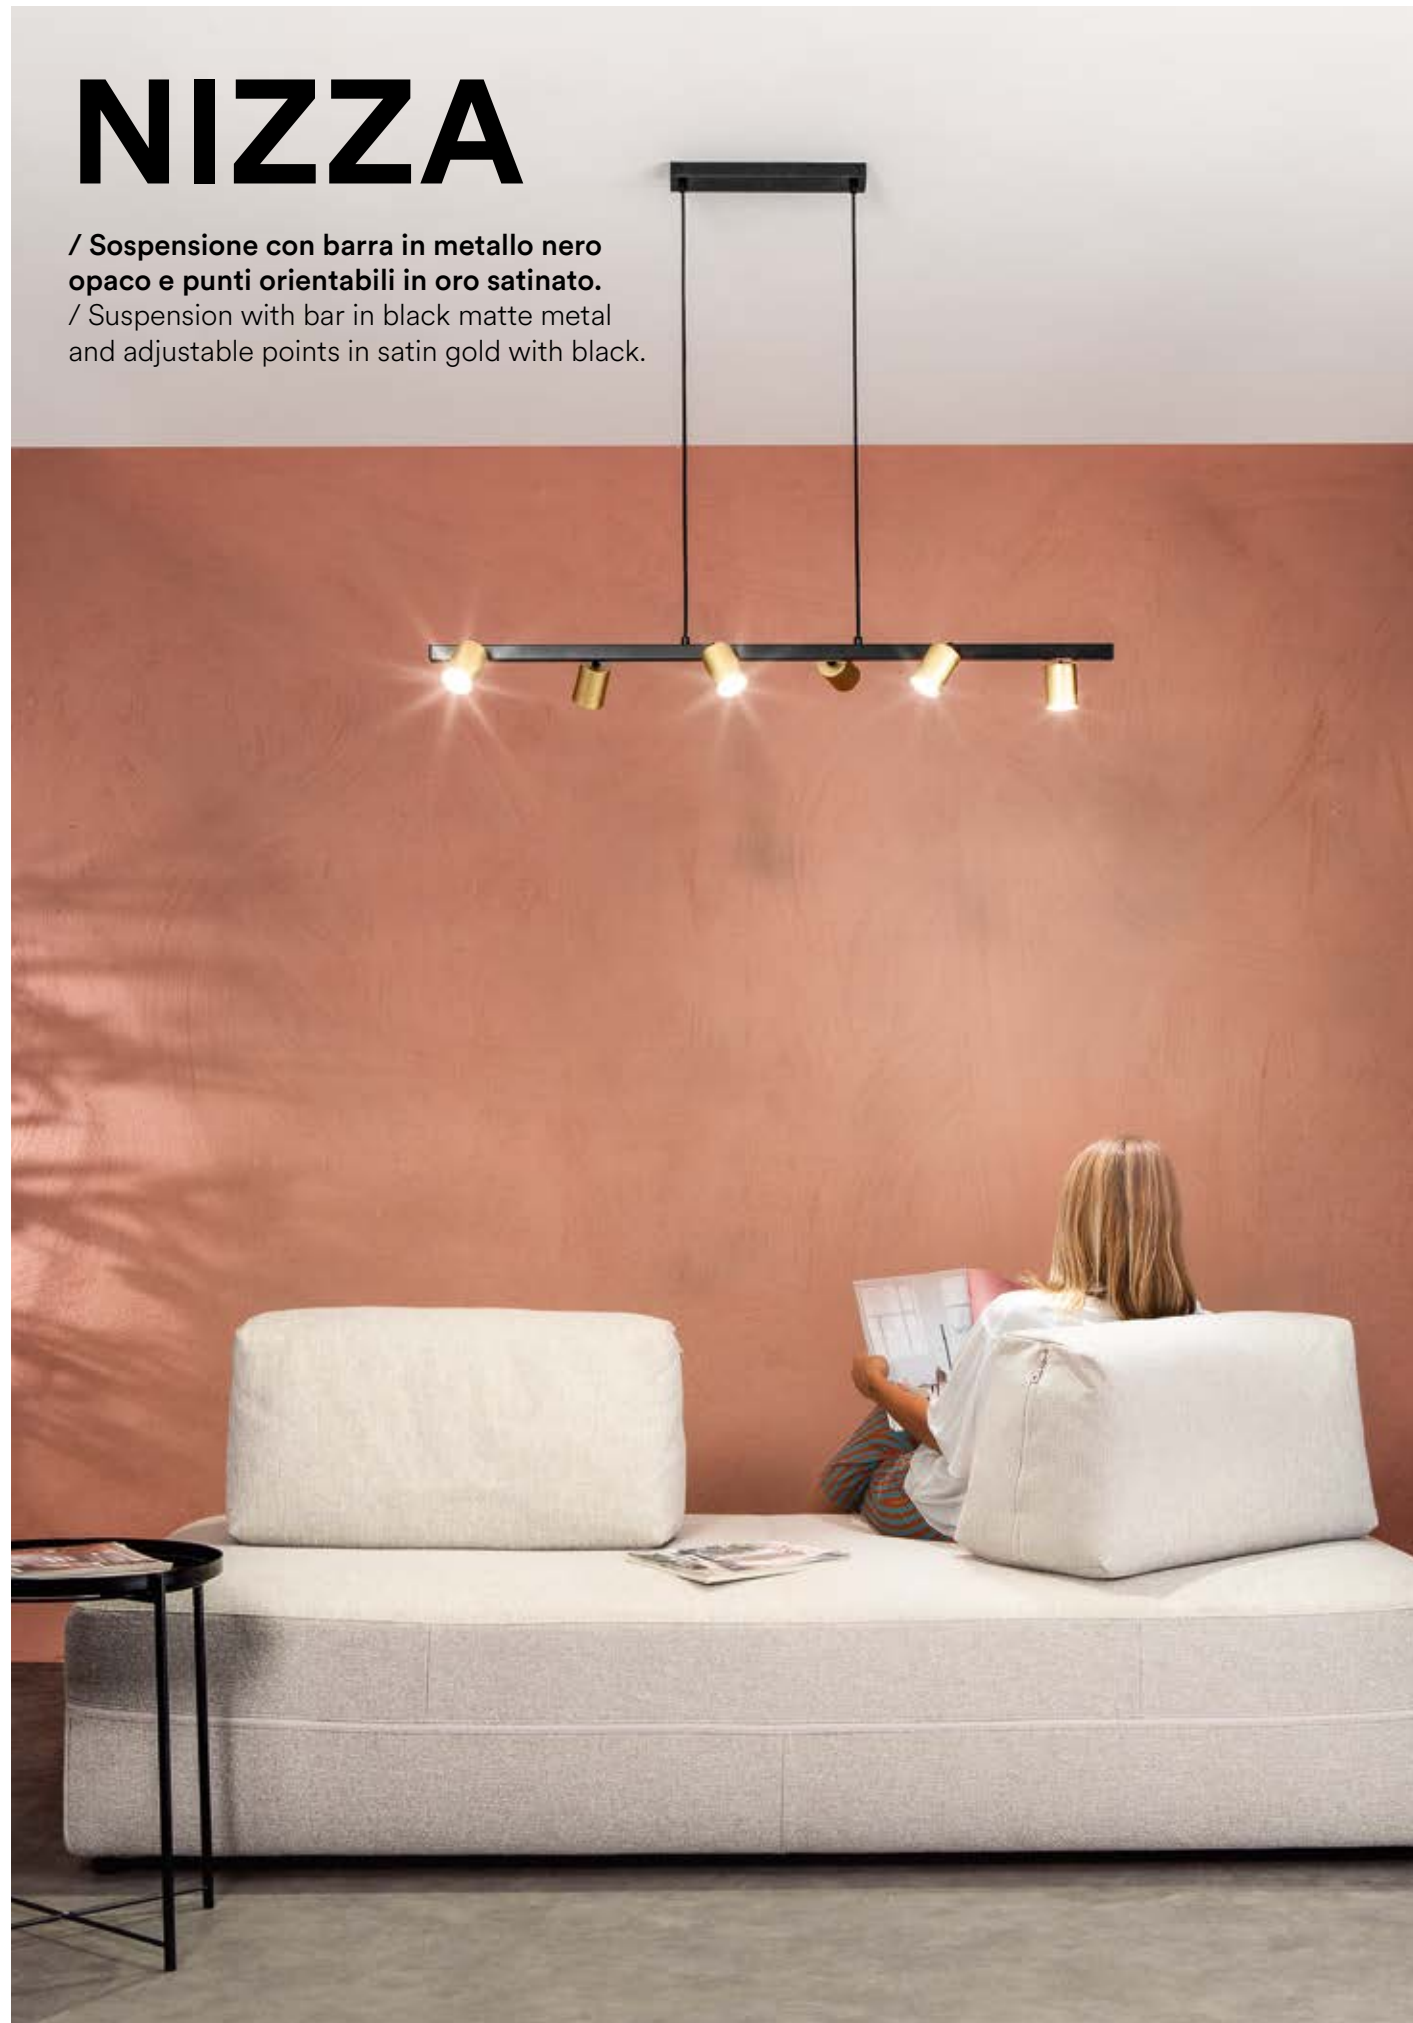

NIZZA

/ Sospensione con barra in metallo nero opaco e punti orientabili in oro satinato.
/ Suspension with bar in black matte metal and adjustable points in satin gold with black.

I-NIZZA-S6
8031414897490
6xG10 LED