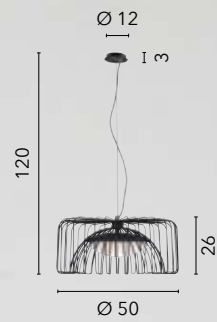

COUGAR

/ Sospensione in fili di metallo disponibile nei colori nero e bianco opaco con diffusore opale al centro.

/ Suspension in metal geometric wires available in black and white matt colour with opal diffuser in the center.

LED-COUGAR-NERO
8031440362603

LED-COUGAR-BCO
8031440362634

LED 24W
2740 lm
4000K