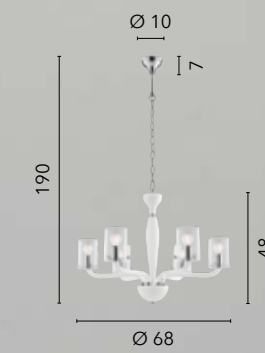

I-AURORA-6 BCO
8031440359627

I-AURORA-6 TR
8031440360012

6xE14