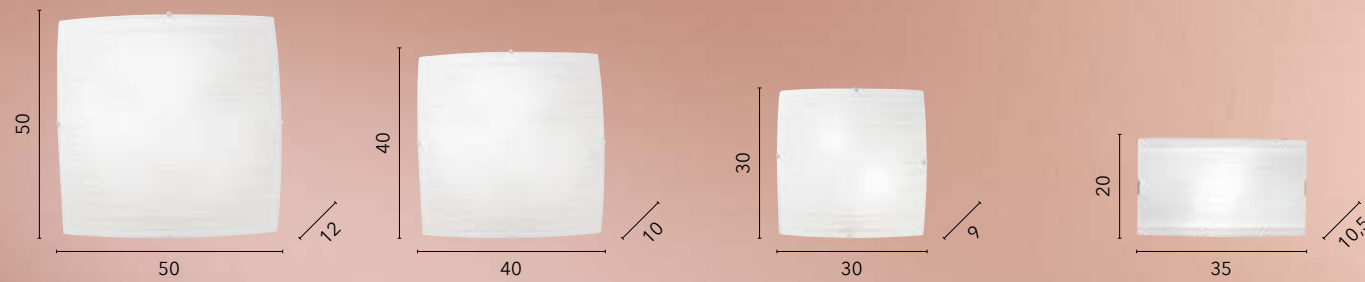

CELINE

/ Collezione in vetro lastra bianco satinato con decorazioni e ganci in cromo.

/ Collection in satin white glass with decorations and hooks in chrome.

I-CELINE-PL50
8031414894796
4xE27

I-CELINE-PL40
8031414894789
3xE27

I-CELINE-PL30
8031414894772
2xE27

I-CELINE-AP3520
8031414894802
2xE27

ISLAND

/ Collezione in vetro bianco satinato con decoro sasso e ganci cromo

/ Collection in white satin glass with stone decorations and chrome hooks.