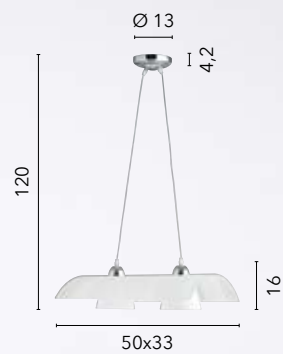

# ZEBRATA

/ Collezione in vetro a lastra curvato serigrafato con fasce in vetro satinato e struttura cromata.

/ Collection in silk-screened curved glass with satin glass bands and chromed structure.

**44/00900**  
8031414008629  
2xE27