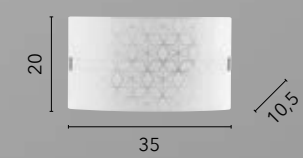

I-ESAGRAM-AP3520
8031414874828
2xE27