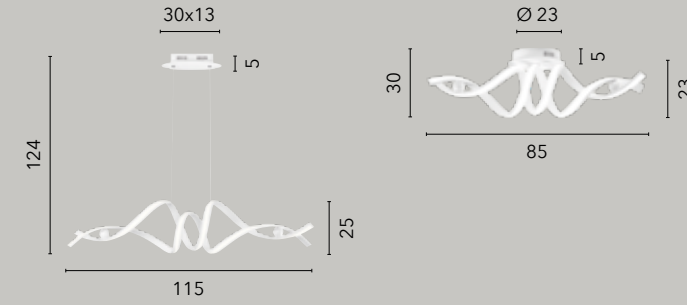

# MYSTRAL

/ Collezione dalle forme sinuose realizzata in alluminio bianco goffrato con diffusore in silicone.  
/ Collection with sinuous shapes made of white embossed aluminum with silicone diffuser.

**LED-MYSTRAL-S**