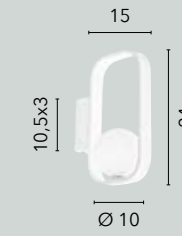

I-ROXY-PL3
8031414868803
3xG9 LED

I-ROXY-AP1
8031414868773
1xG9 LED