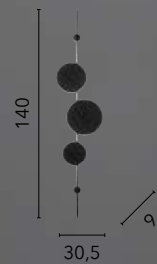

IDOL

/ Applique a LED realizzato in alluminio disponibile nelle varianti nero opaco e oro satinato.

/ LED wall lamp made of aluminum available in matt black and satin gold.

LED-IDOL-AP-NER
8031414896882

LED-IDOL-AP-ORO
8031414896899

LED 33W
3720 lm
3000K 4000K