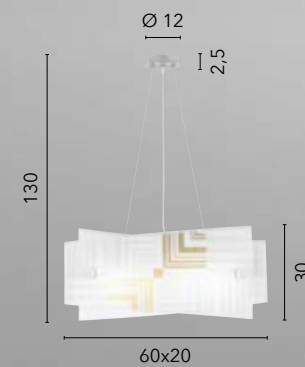

I-SEVENTY/S60
8031440365109
4xE27