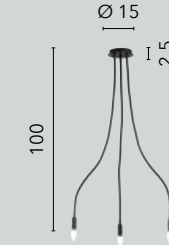

# LOVER

/ Collezione dalle linee curve e sinuose in metallo flessibile rivestito in silicone nero o bianco.

/ Collection with curved and sinuous lines in flexible metal covered in black and white silicone.