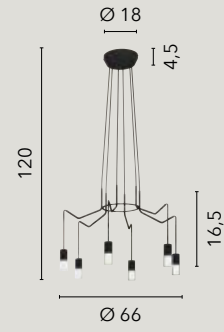

I-SPIDER-S6
8031414869541
6xG9