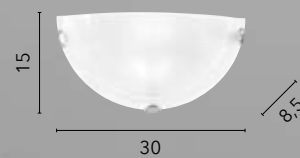

LUNA/AP
8031440355025

LED 12W
1210 lm
4000K

JASMINE

/ Applique a LED dalla forma cilindrica realizzati in vetro satinato decorato con ganci in cromo.

/ LED wall lamp with cylindrical shape made of satin glass decorated with chrome hooks.