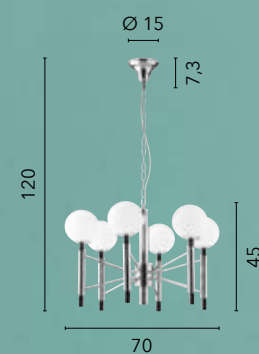

8xE14 LED

**I-HAMMOND-S6**  
8031414863266

6xE14 LED

**I-HAMMOND-AP**  
8031414863280

1xE14 LED