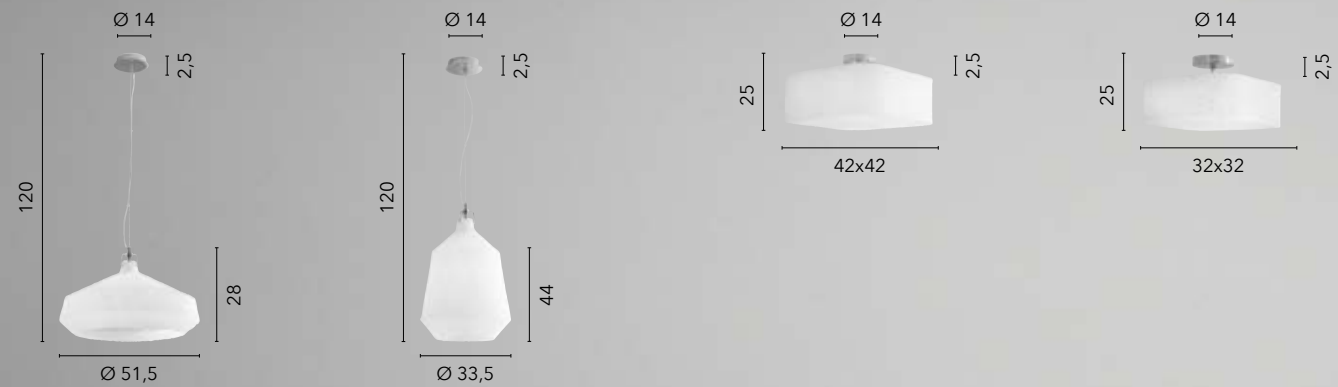

DEA

/ Collezione con struttura in metallo cromo e diffusore in polimero acrilico trasparente.
/ Collection with chrome metal structure and transparent acrylic polymer diffuser.

I-DEA-S51
8031440362948
1xE27

I-DEA-S33
8031440362979
1xE27

I-DEA-PL42
8031440362894
4xE27

I-DEA-PL32
8031440362887
2xE27