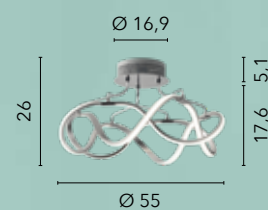

**LED-FLIGHT-S78**  
8031414869077

LED 45W  
4050 lm  
4000K

**LED-FLIGHT-PL55**  
8031414869084

LED 28,8W  
2590 lm  
4000K