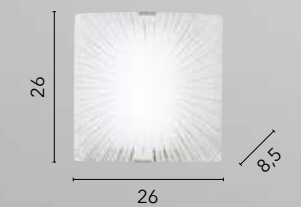

CHANTAL

/ Collezione in vetro arricchita da un decoro diamantato con finiture cromo.

/ Glass collection enriched with a diamond decoration with chrome finishes.