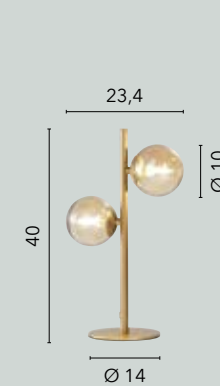

I-HONEY-S16
8031414891979
16xG9 LED
x2 attachment mounting

I-HONEY-L2-NER
8031414888658

I-HONEY-L2
8031414874705
2xG9 LED