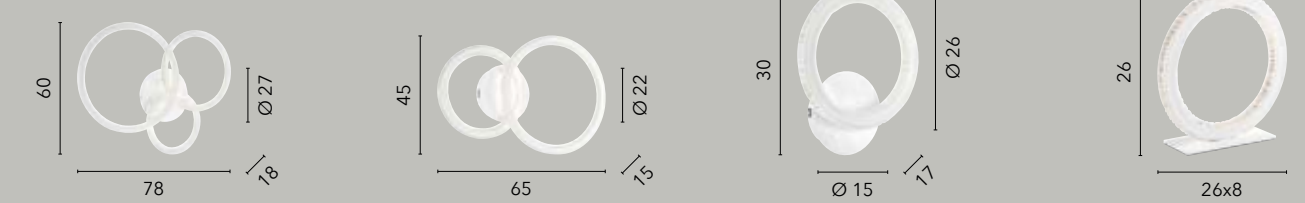

LED-BRYANT-PL3
8031414877157
LED 86W
11750 lm
4000K ◉

LED-BRYANT-PL2
8031414877140
LED 45W
6000 lm
4000K ◉

LED-BRYANT-AP
8031414877195
LED 19W
2040 lm
4000K ◉

LED-BRYANT-L
8031414877201
LED 18W
2300 lm
4000K ◉

LED-BRYANT-PL3C
8031414877683
LED 86W
11750 lm
3000K ◉

LED-BRYANT-PL2C
8031414877676
LED 45W
6000 lm
3000K ◉

LED-BRYANT-APC
8031414877652
LED 19W
2040 lm
3000K ◉

LED-BRYANT-LC
8031414877669
LED 18W
2300 lm
3000K ◉