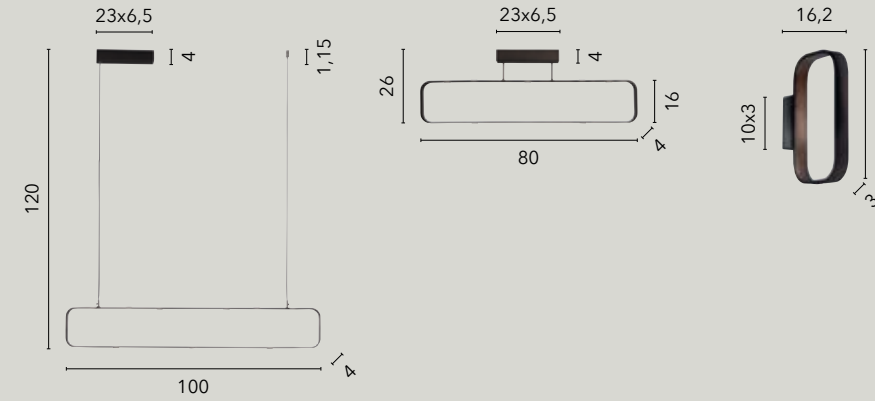

LED-MOKA-S9C
8031414877522

LED 9x5W
3780 lm
3000K ●

LED-MOKA-PL7C
8031414877508

LED 7x5W
2940 lm
3000K ●

LED-MOKA-APC
8031414877485

LED 5W
420 lm
3000K ●

LED-MOKA-S9
8031414863471

LED 9x5W
3780 lm
4000K ○

LED-MOKA-PL7
8031414863495

LED 7x5W
2940 lm
4000K ○

LED-MOKA-AP
8031414863501

LED 5W
420 lm
4000K ○

LED-MOKA-LC
8031414877492

LED 5W
420 lm
3000K ●

LED-MOKA-PTC
8031414877515

LED 2x8W
1120 lm
3000K ●

LED-MOKA-L
8031414863518

LED 5W
420 lm
4000K ○

LED-MOKA-PT
8031414863525

LED 2x8W
1120 lm
4000K ○