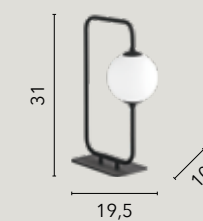

I-NEUTRON-L
8031414871711
1xG9 LED