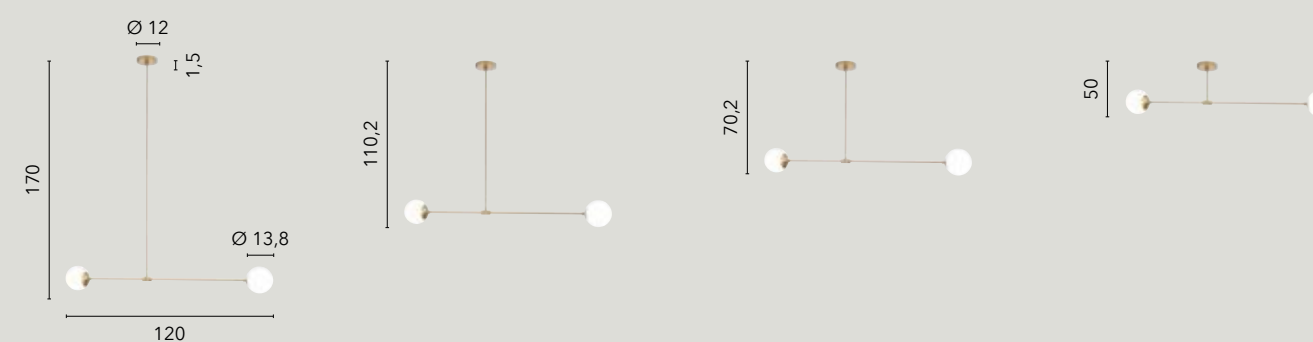

**I-THEMYS-U4**  
8031414870059  
4xE14 LED  
x3 heights

**I-THEMYS-T2**  
8031414870035  
2xE14 LED  
x4 heights

**I-THEMYS-AP1**  
8031414870066  
1xE14 LED