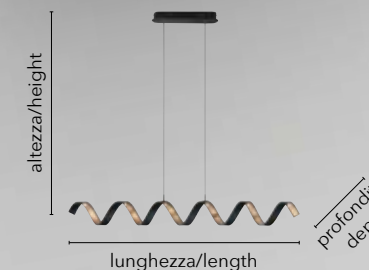

Quote in cm
Dimensions in cm

Il COLORE associato al codice prodotto
The COLOUR associated with the product code

LED-HELIX-S6C NER
8031414877645

Codice prodotto e numero cod. EAN
Product code and EAN code number

Variante colore e variante colore cavo
Variation in colour and cable colour

LED-HELIX-S6C BCO
8031414877638

LED 30W - 1xE27
2520 Lm
3000K 4000K 6500K

LED o Lampadina / LED or Bulb
Lumen / Lumen

Temperatura col. K / K. colour temperature