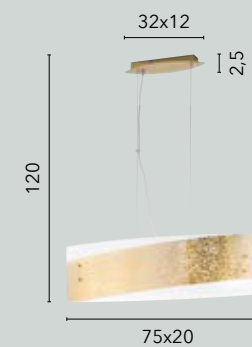

I-PARIS/S4 ORO
8031440353557