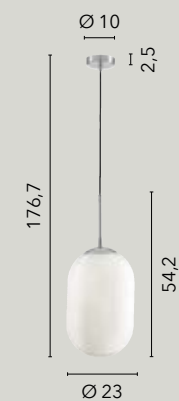

I-GREENWICH-C-S1 BCO
8031414874590
1xE27 LED