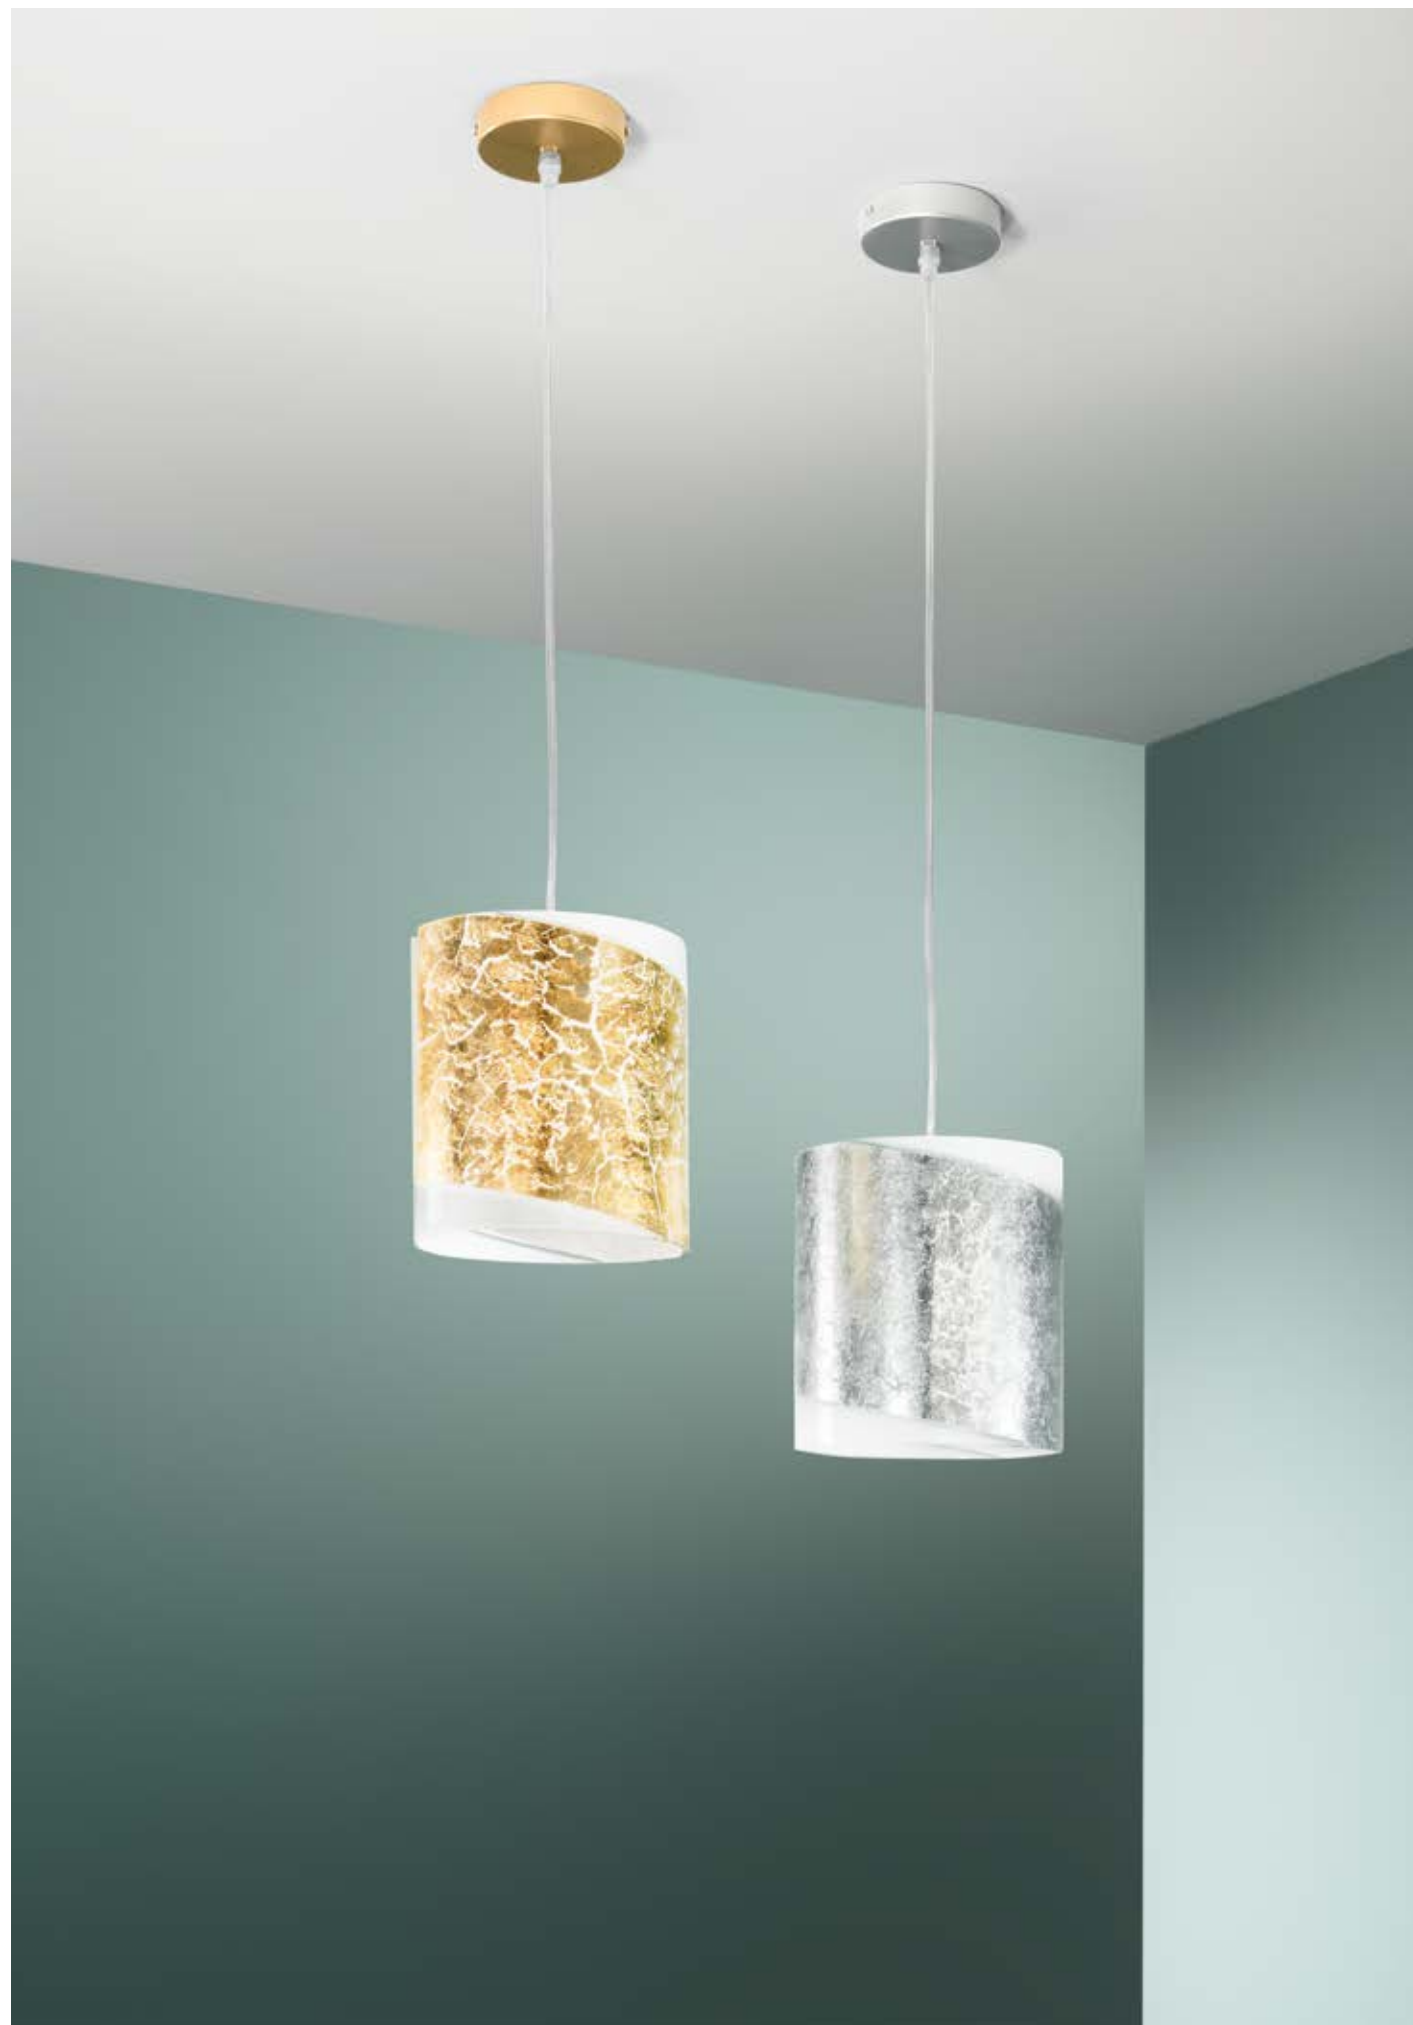

I-PARIS/S4 SIL
8031440353564
4xE27

I-PARIS/S1 SIL
8031440353588
1xE27

I-PARIS/4040 SIL
8031440353526
3xE27

I-PARIS/3030 SIL
8031440353540
2xE27

I-PARIS/4525 SIL
8031440353625
4xE27

I-PARIS/3520 SIL
8031440353649
2xE27

I-PARIS/4512 SIL
8031440353601
2xE14