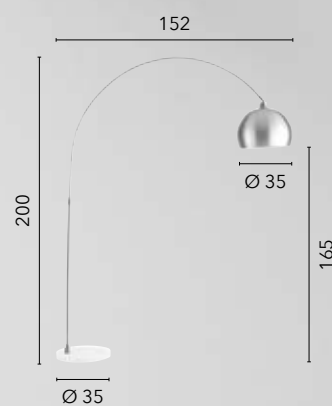

PLAZA

/ Piantana ad arco con base in marmo bianco e struttura in nichel spazzolato con diffusore in alluminio o in acrilico bianco lucido.

/ Arched floor lamp with white marble base and brushed nickel structure with aluminium or glossy white acrylic diffuser.

I-PLAZA/PT BCO
8031438011254

I-PLAZA/PT NIK
8031438021253

1xE27