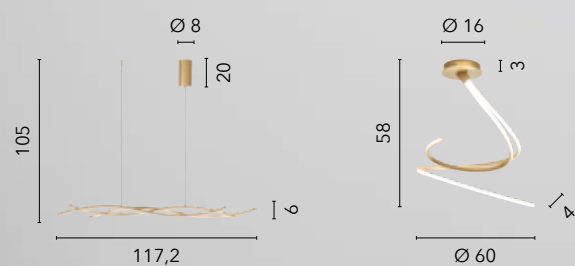

KINETIC

/ Collezione con struttura finemente lavorata in alluminio bianco, oro o nero goffrato con diffusore in silicone.

/ Collection with structure finely worked aluminum white, gold or black embossed with silicone diffuser.

LED-KINETIC-S-NER
8031414884971

LED-KINETIC-PL-NER
8031414884940

LED-KINETIC-S-BCO
8031414884964

LED-KINETIC-PL-BCO
8031414884933

LED-KINETIC-S-ORO
8031414884988

LED-KINETIC-PL-ORO
8031414884957

LED 40W
5100 lm
3000K 4000K 6500K ●●●

LED 40W
5440 lm
3000K 4000K 6500K ●●●