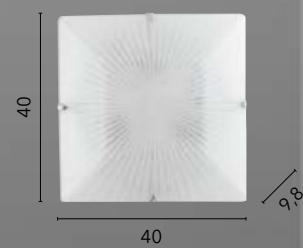

# ISIDE

/ Collezione dalle forme geometriche lavorata in vetro diamantato con eleganti finiture in cromo.

/ Collection with geometric shapes worked in diamond glass with elegant chrome finishes.

**I-SIDE-S45**  
8031437981251  
1xE27