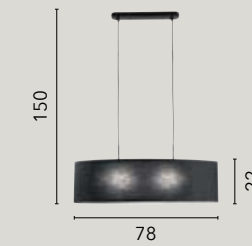

I-CAPITAL-S78-NER
8031414898251

1xE27

1xE27

2xE27