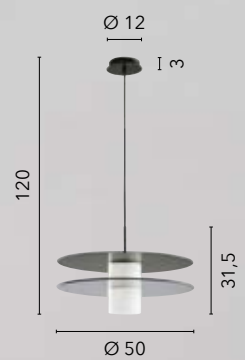

RECORD

/ Collezione con doppio disco dal design semplice ma d'effetto disponibile nelle versioni acciaio nero con vetro fumé o acciaio cromato con vetro trasparente. Diffusore in acrilico satinato.

/ Collection in double disc with a simple but effective design available in black steel with smoked glass or chromed steel with transparent glass. Diffuser in satin acrylic.

I-RECORD-S50 NER
8031414870356

I-RECORD-S16 NER
8031414869947

I-RECORD-S50 CR
8031414870363

I-RECORD-S16 CR
8031414869954

1xE27

1xE27