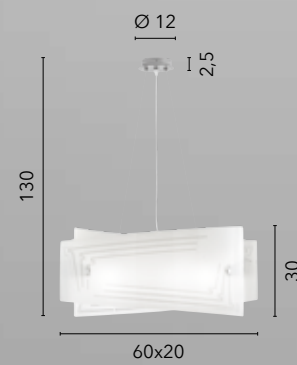

I-CONCEPT/S60
8031440365178
4xE27