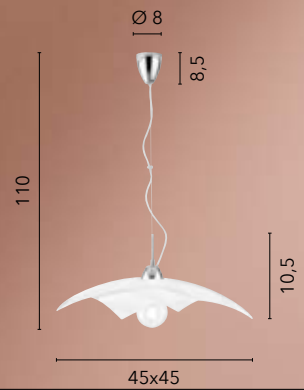

MIRÒ

/ Collezione vetro curvato a lastra serigrafato bianco con decoro graniglia.

/ Collection of curved glass with white silk-screen printed plate with graniglia decoration.

I-MIRO-S45
8031432661196
1xE27