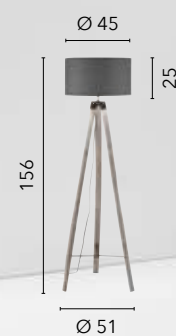

GALLERY

/ Lampada da terra con cavalletto realizzato in legno tortora decapè con paralume in tessuto dalle sfumature tortora.

/ Floor lamp with stand made of dove-grey wood pickles with fabric lampshade in dove-grey shades.

I-GALLERY/PT
8031440359856
1xE27