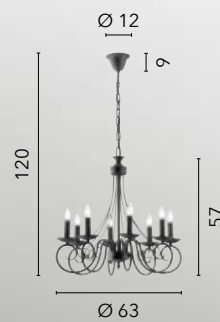

BEATRICE

/ Collezione con braccia dalle forme arricciate in metallo con finitura in antracite.

/ Collection with armrests in curled metal shapes with anthracite finish.

I-BEATRICE-8
8031414870226
8xE14