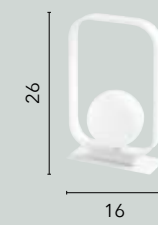

I-ROXY-L1
8031414868759
1xG9 LED