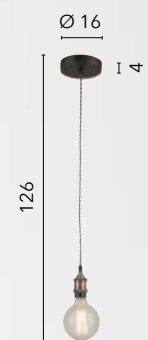

VINTAGE

/ Sospensione singola con portalampane in alluminio, adatta per lampade decorative di varie forme con cavo in tessuto.

/ Single suspension with aluminum lamp holder suitable for decorative lamps of various shapes with fabric cable.

I-VINTAGE-PD NER
8031414864935

I-VINTAGE-PD CR
8031414864928

I-VINTAGE-PD
8031440312868

1xE27