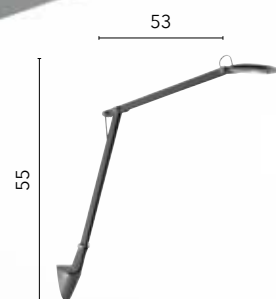

LOCKE

/ Lampada da lavoro multiuso con testa e braccio orientabile. Dotata di una base da appoggio, bassetta fissaggio a parete o pratico fissaccio su tavolo.

/ Multipurpose work lamp with head and adjustable arm. Equipped with a support base, base fixing to the wall or practical fastener on table

○ **LEDT-LOCKE-WHITE**
8031440358200

● **LEDT-LOCKE-GREY**
8031440358217

LED 6W
700 lm
4000K ○