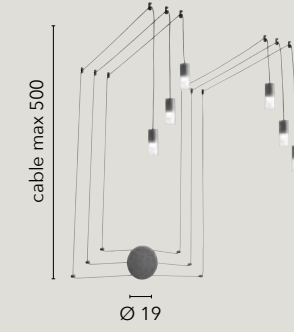

I-SPIDER-PL6
8031414869657
6xG9 LED
24 pcs INCL

I-SPIDER-AP
8031414869565
1xG9