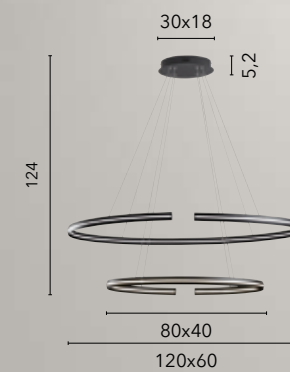

CLARKE

/ Collezione con montatura in fine alluminio nero gofrato e diffusore in silicone.
/ Collection with fine embossed black aluminum frame and silicone diffuser.

LED-CLARKE-S120C
8031414877744

LED 88W
11000 lm
3000K ●

LED-CLARKE-S120
8031414871520

LED 88W
11000 lm
4000K ●