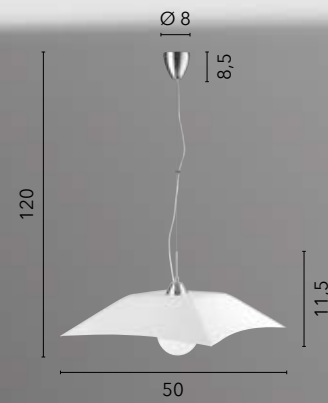

OSIRIDE

/ Collezione in vetro bianco satinato con finiture in cromo.
/ Collection in satin white glass with chrome finishes.

I-OSIRIDE-S50
8031414872756
1xE27