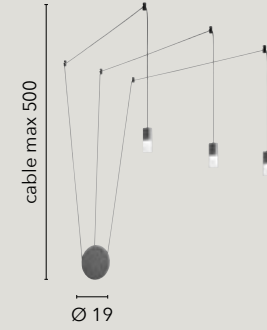

I-SPIDER-PL3
8031414869664
3xG9
12 pcs INCL