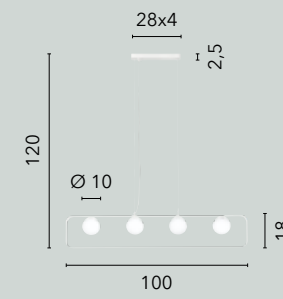

I-ROXY-S4
8031414868780
4xG9 LED

I-ROXY-PL3
8031414868803
3xG9 LED