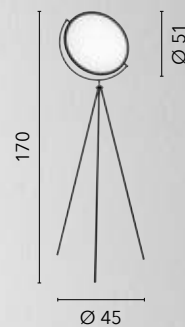

RADAR

/ Piantana in metallo con diffusore ultrasottile in acrilico orientabile.

Sistema cambio temperatura colore con interruttore.

/ Metal floor lamp with ultra-thin adjustable acrylic diffuser.

Color temperature change system with switch.

● **LED-RADAR-PT-NER**
8031414884797

○ **LED-RADAR-PT-BCO**
8031414884780

LED 18W
1980 lm
3000K 4000K 6500K ●●●