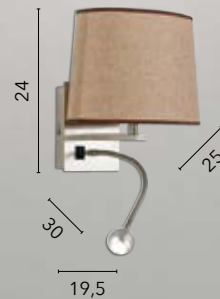

I-090111-5F
8031440311557

LED 3W
60 lm - 4500K
1xE14