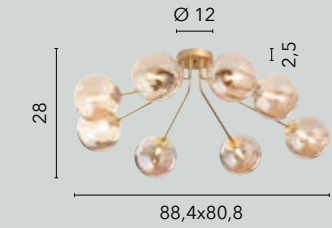

**I-HONEY-SQ5**  
8031414888702  
5xG9 LED

**I-HONEY-S8**  
8031414888702  
8xG9 LED

**I-HONEY-S16-NER**  
8031414891986

**I-HONEY-S16**  
8031414891979  
16xG9 LED  
x2 attachment mounting

**I-HONEY-PL8-NER**  
8031414888641