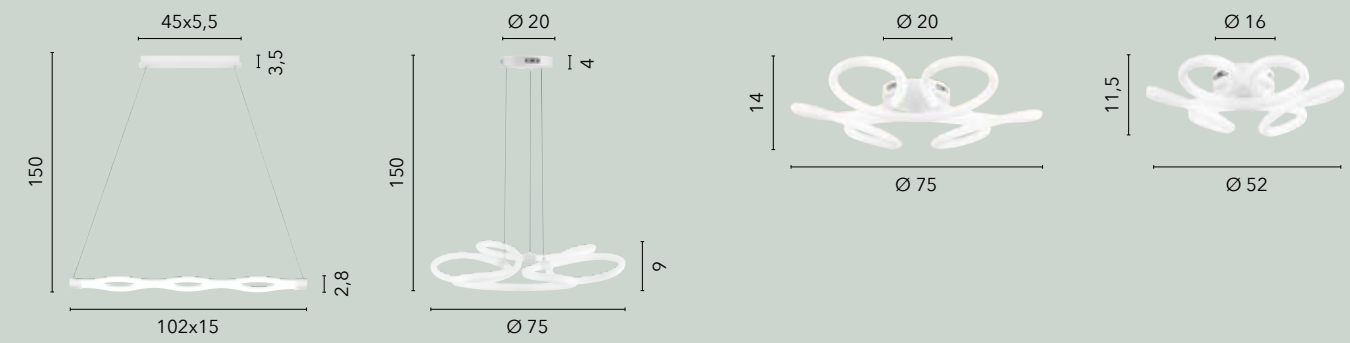

LED-HEAVEN-S102

8031414873500

LED 40W
5800 lm
4000K

LED-HEAVEN-S72

8031414873494

LED 90W
13200 lm
4000K

LED-HEAVEN-PL72

8031414873524

LED 90W
13200 lm
4000K

LED-HEAVEN-PL50

8031414873517

LED 60W
8700 lm
4000K

LED-HEAVEN-AP

8031414873463

LED 20W
2900 lm
4000K

LED-HEAVEN-L

8031414873487

LED 20W
2900 lm
4000K

LED-HEAVEN-PT

8031414873470

LED 30W
4400 lm
4000K