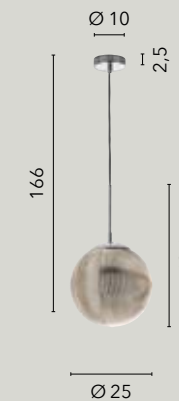

I-GREENWICH-G-S1 GR
8031414874613
1xE27 LED