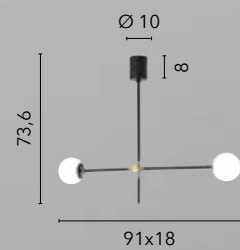

ANTITESI

/ Sospensione composta da steli orientabili in metallo nero e oro spazzolato con diffusori vetro soffiato opale che permettono di creare molteplici configurazioni per arredare gli ambienti in modo sempre differente.

/ Suspension composed of adjustable stems in black metal and brushed gold with opal blown glass diffusers that allow you to create multiple configurations to furnish the settings in a different way.

I-ANTITESI-S4
8031414863464

4xE14 LED

I-ANTITESI-S2
8031414863457

2xE14 LED