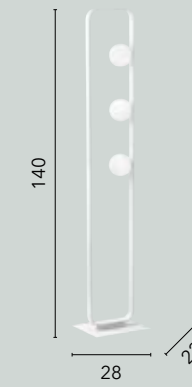

I-ROXY-PT3
8031414868766
3xG9 LED