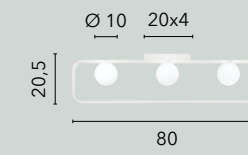

I-ROXY-S4
8031414868780
4xG9 LED

I-ROXY-PL3
8031414868803
3xG9 LED

I-ROXY-AP1
8031414868773
1xG9 LED