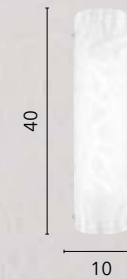

# JASMINE

/ Applique a LED dalla forma cilindrica realizzati in vetro satinato decorato con ganci in cromo.

/ LED wall lamp with cylindrical shape made of satin glass decorated with chrome hooks.

**I-JASMINE/AP40**  
8031440360104