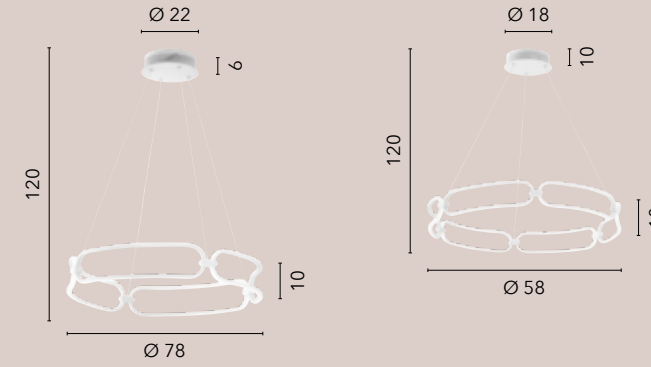

LED-INFINITY-S80

8031414868605

LED 61,5W
5530 lm
4000K

LED-INFINITY-S60

8031414869060

LED 49W
4400 lm
4000K