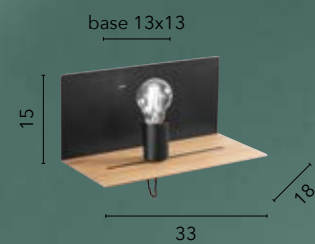

FLASH

/ Applique in metallo gofrato disponibile nelle finiture bianco o nero con mensola in colore legno naturale, lampadina mobile ed entrata USB 2A.
/ Applique in embossed metal available in white or black finishes with shelf in natural wood color, movable bulb and USB input 2A.

I-FLASH-AP NER
8031414869695

I-FLASH-AP BCO
8031414869688

1xE27