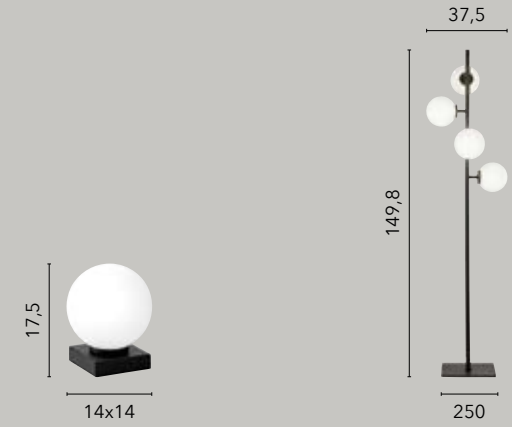

I-ENOIRE-L1 8031414869817	I-ENOIRE-PT4 8031414890637
	I-ENOIRE-L1-ORO 8031414890620 1xE14 LED	I-ENOIRE-PT4-ORO 8031414890644 1xE14 LED