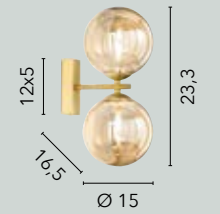

I-HONEY-AP2-NER
8031414888672

I-HONEY-AP2
8031414874699
2xG9 LED