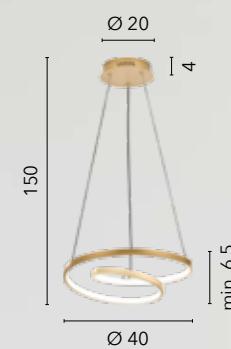

LED-LIEVE-S-NER
8031414885237