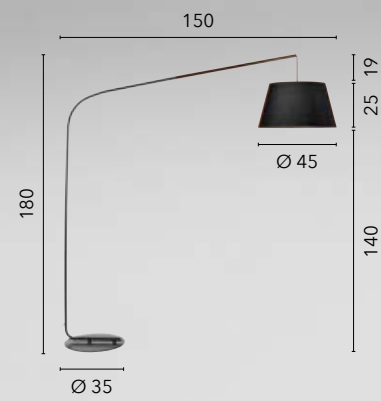

ENJOY

/ Piantana ad arco realizzata in metallo verniciato nero con paralume in tessuto che garantisce una luminosità efficace.

/ Arched floor lamp made of black painted metal with fabric lampshade that guarantees effective brightness.

I-ENJOY-PT-NER

8031414884711

1xE27

electric cable length 230cm