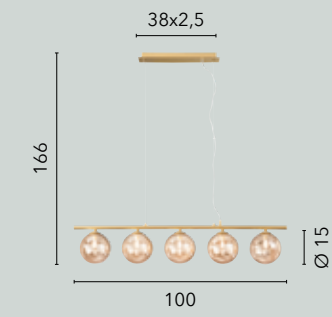

I-HONEY-SQ5-NER
8031414888696