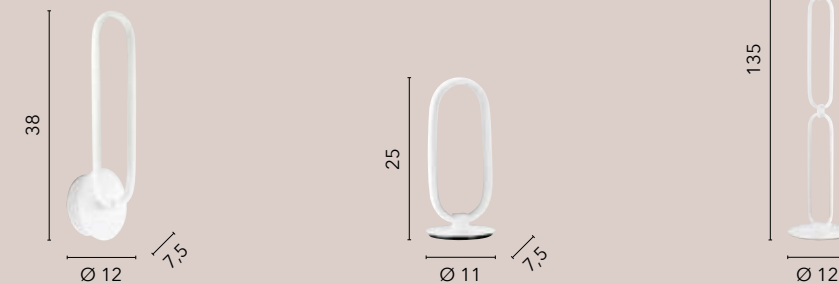

LED-INFINITY-AP

8031414868810

LED 12,5W
1120 lm
4000K

LED-INFINITY-L

8031414868827

LED 11,5W
1030 lm
4000K

LED-INFINITY-PT

8031414868797

LED 30W
2700 lm
4000K