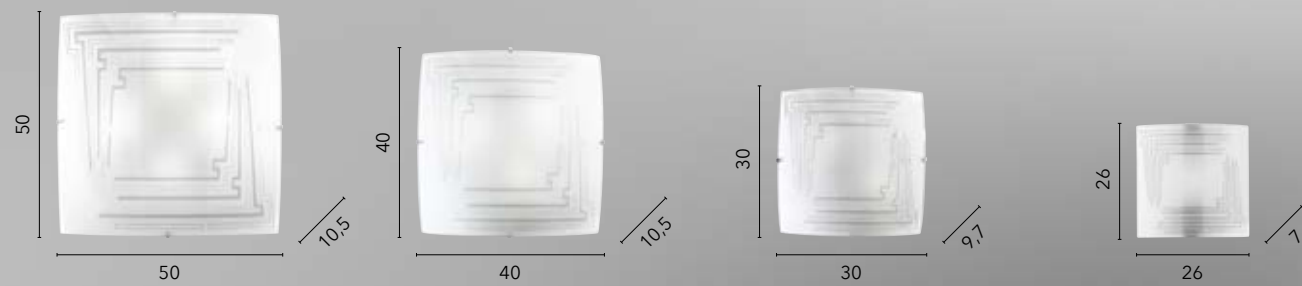

CONCEPT

/ Collezione realizzata in vetro curvato impreziosita da eleganti decori in granigliato.

/ Collection made of curved glass embellished with elegant granite decorations.

I-CONCEPT/PL50
8031440363815
4xE27

I-CONCEPT/PL40
8031440363822
2xE27

I-CONCEPT/PL30
8031440363846
2xE27

I-CONCEPT/AP26
8031440363839
1xE27