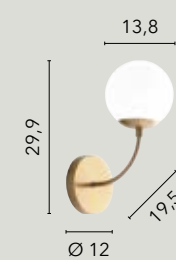

**I-THEMYS-U4**  
8031414870059  
4xE14 LED  
x3 heights

**I-THEMYS-T2**  
8031414870035  
2xE14 LED  
x4 heights

**I-THEMYS-AP1**  
8031414870066  
1xE14 LED