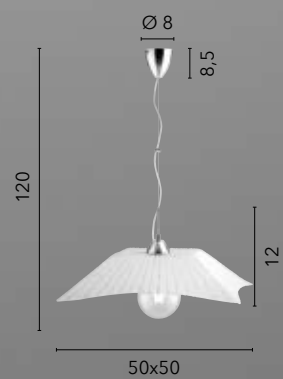

# ISIDE

/ Collezione dalle forme geometriche lavorata in vetro diamantato con eleganti finiture in cromo.

/ Collection with geometric shapes worked in diamond glass with elegant chrome finishes.

**I-SIDE-S45**  
8031437981251  
1xE27