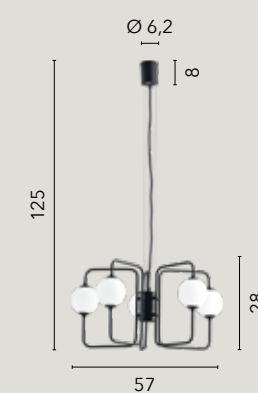

# NEUTRON

/ Collezione in metallo nero gofrato  
con diffusori in vetro opale.

/ Collection in embossed black metal  
with opal glass diffusers.

**I-NEUTRON-S8**  
8031414871698  
8xG9 LED

**I-NEUTRON-S5**  
8031414871681  
5xG9 LED