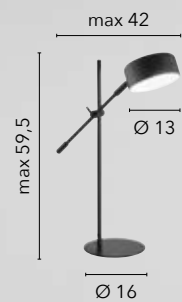

EIFFEL

/ Lampada da tavolo realizzata in metallo disponibile nelle versioni nera, bianca, oro e nickel. Punto luce orientabile.

/ Table lamp made of metal available in black, white, gold and nickel versions. Adjustable light head.

LDT-EIFFEL-NER
8031414892754

LDT-EIFFEL-BCO
8031414892747

LDT-EIFFEL-ORO
8031414892730

LDT-EIFFEL-NIK
8031414892969

1xE14