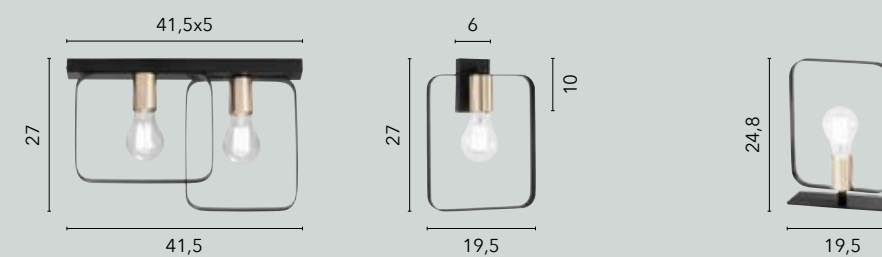

I-SMITH-PL2
8031414875580

I-SMITH-AP1
8031414869046

I-SMITH-L1
8031414875559

I-SMITH-PL2-BCO
8031414885770
2xE27

I-SMITH-AP1-BCO
8031414885756
1xE27

I-SMITH-L1-BCO
8031414885763
1xE27