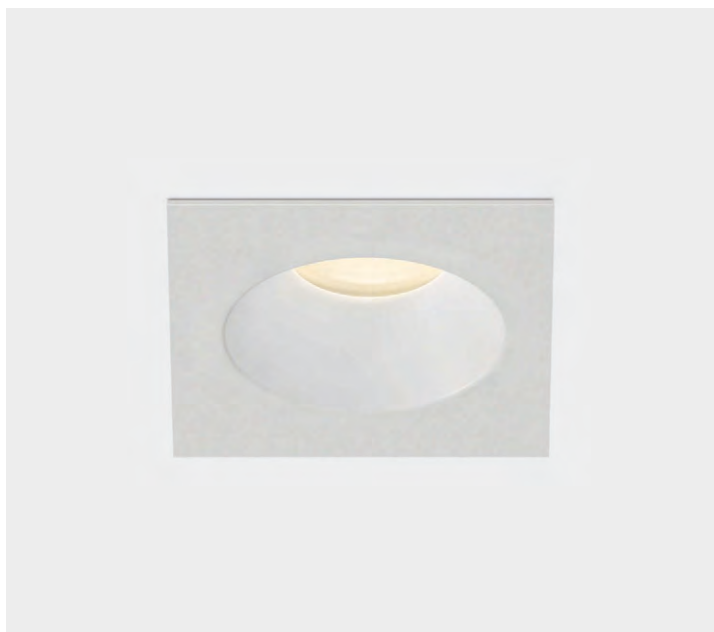

LED BULBS
Pag. 484

FINISH	LAMP	ON/OFF
□	1xGU10 LED	P36781B

FINISH | □ WHITE | BLANCO

METAL | METAL

HERA

LED BULBS
Pag. 484

FINISH	LAMP	ON/OFF
□		P35541B
■	1xGU10 LED	P35541C
■		P35541NS

FINISH | □ TEXTURED WHITE | BLANCO TEXTURADO ■ CHROME | CROMO ■ SATIN NIQUEL | NÍQUEL SATINADO