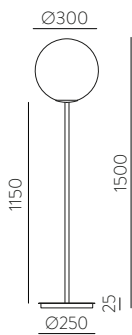

FINISH	LAMP	CLASS	IP	ON/OFF
■				H39461800
	1xE27 LED	□	IP20	□
● NEW ■				H3946180N

Collections / Colecciones

FINISH | ■ MATT ANTIQUE GOLD - OPAL | ORO VIEJO MATE - OPAL ■ BLACK - OPAL | NEGRO - OPAL

IK00

METAL - DOUBLE LAYER GLASS | METAL - CRISTAL DOBLE CAPA