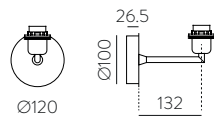

FINISH	LAMP	RAL	ON/OFF
■	1xE27 LED	✓	A8202080N
NEW □		□	A8202080B
■	1xE27 LED	✓	A8202080NSP
NEW □		✗	A8202080BSP

FINISH | ■ TEXTURED BLACK | NEGRO TEXTURADO □ TEXTURED WHITE | BLANCO TEXTURADO □ WHITE SHADE | PANTALLA BLANCA

IP20 IK05 CUSTOM METAL - COTTON | METAL - ALGODÓN

Wall lamps / Apliques