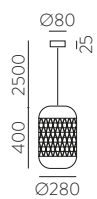

Ømax.
100mm

FINISH

LAMP

ON/OFF

1xE27 LED

C3931082NA

C3931081NA

FINISH | ■ NATURAL RATTAN | RATTAN NATURAL

■ PENDANT KIT WHITE | KIT COLGANTE BLANCO

■ PENDANT KIT BLACK | KIT COLGANTE NEGRO

⊕ IP20 IK05 □ ✖

NATURAL RATTAN - METAL | RATTAN NATURAL - METAL