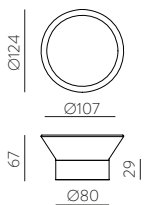

FINISH	WATT	LUM (Real)	K	ON/OFF	TRIAC	DALI/PUSH
Opal	☐	4W	315	2700	A3993090B		
Ral	☐	4W	315	2700	A3993091B		
Custom	☐	4W	315	2700	A3993093B		

FINISH | ☐ TEXTURED WHITE - OPAL | BLANCO TEXTURADO - OPAL

MINIMUM QTY REQUIRED 10 UNITS - CANTIDAD MÍNIMA REQUERIDA 10 UDS.

IP65 IK03 CRI>90

incl

RAL **CUSTOM**

MacAdam Step53

L80B20 ≥50.000h

ALUMINIUM-PMMA | ALUMINIO-PMMA