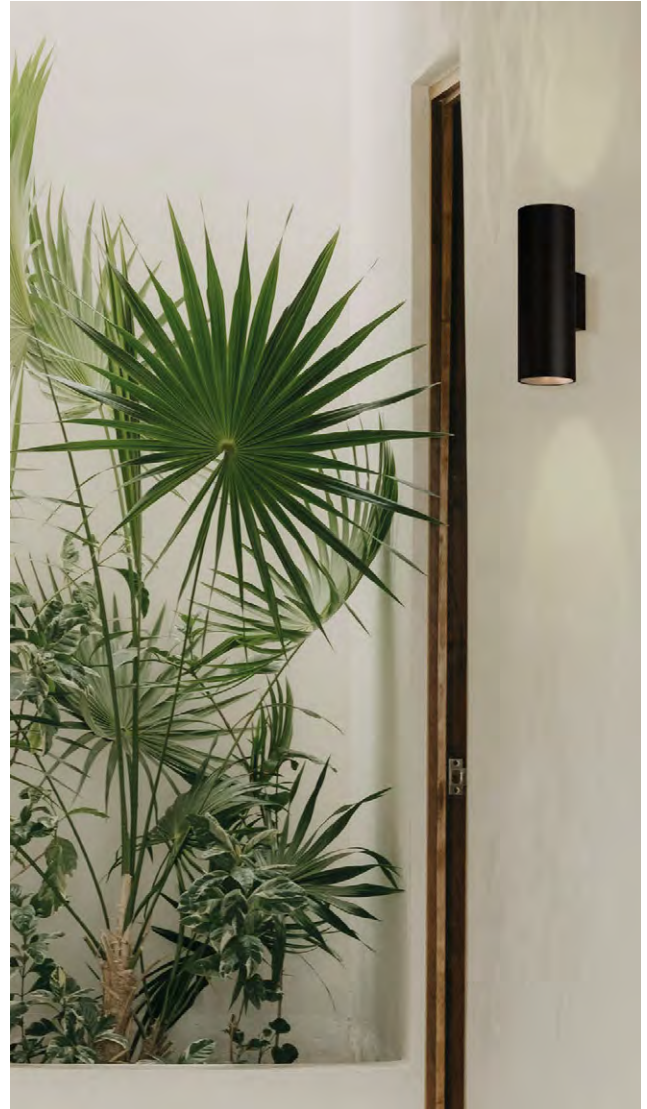

Wall lamps / Apliques

EXTENDED FAMILY
Pag. 68-69

Removable honey comb diffuser included | Difusor panel de abeja extraíble incluido

FINISH	WATT	LUM (Real)	K	CLASS					ON/OFF	TRIAC	DALI/PUSH
Wall 1L											
□	12W	1240	3000	⊕	-	-	-		A3986000B	✗	A3986000BDP
■									A3986000N		A3986000NDP
Wall 2L											
□	2x6W	1240	3000	⊕	-	-	-		A3986100B	✗	A3986100BDP
■									A3986100N		A3986100NDP

FINISH | □ TEXTURED WHITE | BLANCO TEXTURADO ■ TEXTURED BLACK | NEGRO TEXTURADO MINIMUM QTY REQUIRED 10 UNITS - CANTIDAD MÍNIMA REQUERIDA 10 UDS.

IP20 IK06 CRI>90 Incl 36° MacAdam Steps3 L80B10 ≥60.000h

ALUMINIUM | ALUMINIO