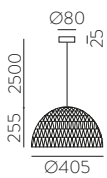

FINISH	LAMP	ON/OFF
	1xE27 LED	C3930082NA
		C3930081NA

FINISH | NATURAL RATTAN | RATTAN NATURAL

PENDANT KIT WHITE | KIT COLGANTE BLANCO PENDANT KIT BLACK | KIT COLGANTE NEGRO

IP20 IK05

NATURAL RATTAN - METAL | RATTAN NATURAL - METAL