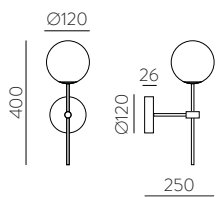

LED BULBS
Pag. 484

FINISH

LAMP

ON/OFF

A382010

1xG9 LED

A38201N

FINISH | ■ ANTIQUE GOLD - OPAL | ORO VIEJO - OPAL

■ TEXTURED BLACK - OPAL | NEGRO TEXTURADO - OPAL

METAL - DOUBLE LAYER GLASS | METAL - CRISTAL DOBLE CAPA