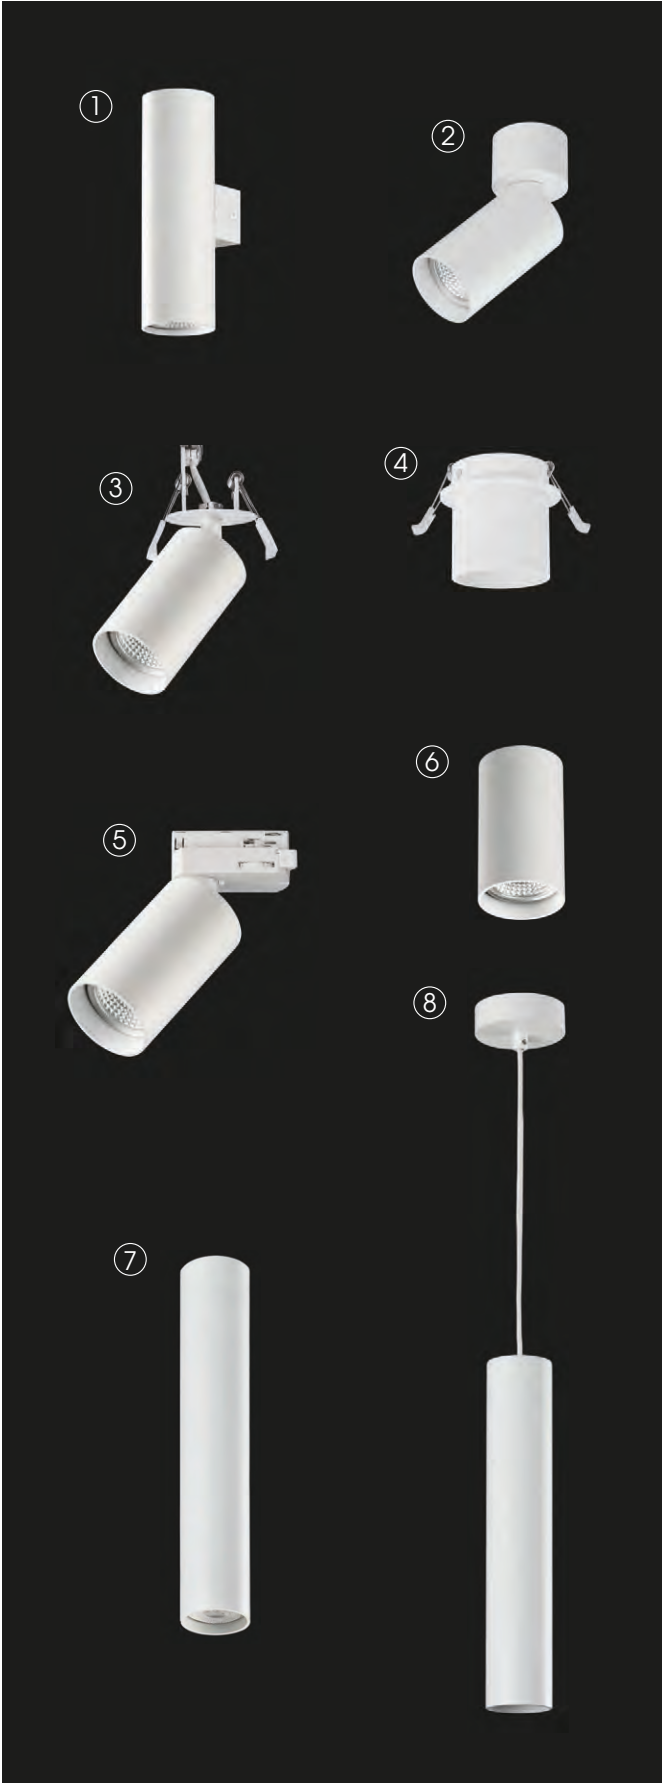

ZOOM

Technical Lighting / Iluminación técnica

SEE PAG.
374-375

ZOOM

LED BULBS
Pag. 484

Max. 58 mm

	FINISH	LAMP	CLASS					ON/OFF
1 Wall 2L	□	2xGU10 LED		-	-	-		A37640B
	■							A37640N
2 Spot 1L	□	1xGU10 LED		350°	90°	-		F37640B
	■							F37640N
3 Spot Recessed 1L	□	1xGU10 LED		350°	90°	Ø44		E37640B
	■							E37640N
4 Mini Spot Recessed 1L	□	1xGU10 LED		-	-	Ø64		E37641B
	■							E37641N
5 Track 1L (3-PHASE)	□	1xGU10 LED		350°	90°	-		T37640B
	■							T37640N
6 Ceiling 100mm	□	1xGU10 LED		-	-	-		P37640B
	■							P37640N
7 Ceiling 350mm	□	1xGU10 LED		-	-	-		P37641B
	■							P37641N
7 Ceiling 450mm	□	1xGU10 LED		-	-	-		P37642B
	■							P37642N
8 Pendant 1L	□	1xGU10 LED		-	-	-		C37640B
	■							C37640N