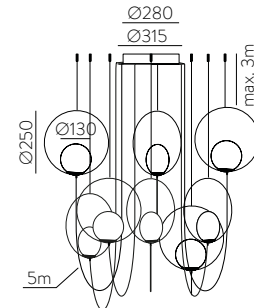

■	8x5W	2960	▶ 2700 - 3000	⊕	C3815871O	C3815871ODT	C3815871ODP
■					C3815871N	C3815871INDT	C3815871NDP

⊕ MINIMUM QTY REQUIRED 10 UNITS - CANTIDAD MÍNIMA REQUERIDA 10 UDS.

FINISH | ■ TEXTURED BLACK - OPAL | NEGRO TEXTURADO - OPAL ■ TECHNICAL GOLD - OPAL | ORO TÉCNICO - OPAL

IP20 IK00 CRI>90 L80B20 ≥50.000h

METAL - DOUBLE LAYER GLASS | METAL - CRISTAL DOBLE CAPA