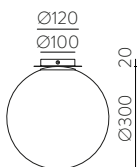

METAL - DOUBLE LAYER GLASS | METAL - CRISTAL DOBLE CAPA

PARMA

PARMA

EXTENDED FAMILY
Pag. 46-51

LED BULBS
Pag. 484

LED max. Ømax. 145mm max.95

LED max. Ømax. 145mm max.95

LED max. Ømax. 145mm max.145