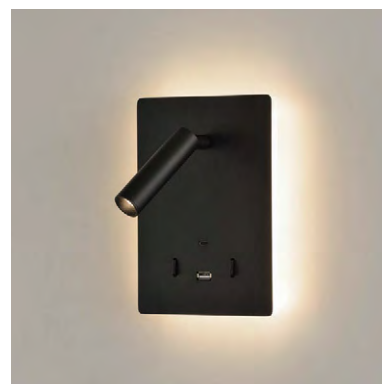

UPGRADE MANAT

Wall lamps / Apliques