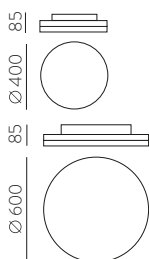

UPGRADE ANGUS

	FINISH	WATT	LUM (Real)	SLIDE SWITCH (K)	ON/OFF	TRIAC (*)	DALI/PUSH
400mm	□	34W	3290	▶ 2700 - 3000	P3979070B	P3979070BDT	P3979070BDP
	□	55W	5740	▶ 2700 - 3000	P3979170B	P3979170BDT	P3979170BDP
600mm	□	55W	5740	▶ 2700 - 3000	P3979170B	P3979170BDT	P3979170BDP
	□	55W	5740	▶ 2700 - 3000	P3979170B	P3979170BDT	P3979170BDP

ANGUS ACCESSORIES

ACCESSORIES SEE PAGE: 486-493

REMOTE CONTROL

RECEIVER CODE

REMOTE CONTROL CODE

CEILING							MULTICANAL XCONTROL001
PENDANT	✓	DALI ITEM CODE	+	XDRVPART008	+		MONOCANAL XCONTROL021

SMART CONTROL

CEILING	✓	CONSULT OUR SALES TEAM | CONSULTA A NUESTRO EQUIPO COMERCIAL					
PENDANT	✓	CONSULT OUR SALES TEAM | CONSULTA A NUESTRO EQUIPO COMERCIAL					

EMERGENCY (*) FOR HANGING VERSIONS USE DALI KIT. | PARA VERSIONES COLGANTES USAR KIT DALI.

				1H 6BAT004		3H 6BAT005
CEILING	✓	ITEM CODE	+	✓ External	or	✓ External
PENDANT	✓	ITEM CODE	+	✓ External	or	✓ External

PENDANT KIT

FINISH

ON/OFF-TRIAC

DALI

RAL

↓ 1.5m
(Ø100x20mm)

K0002040B

K0002040BDP

+ RAL CODE

↓ 3m
(Ø100x20mm)

K0002140B

K0002140BDP

+ RAL CODE

(*) TO BE USED EXCLUSIVELY WITH LED DIMMING SYSTEM AND ONLY ONE UNIT PER SYSTEM | USO EXCLUSIVO PARA REGULADORES LED Y MÁXIMO UNA UNIDAD POR REGULADOR.

FINISH | □ OPAL - WHITE | OPAL - BLANCO

PRODUCTS ON DEMAND - PRODUCTOS BAJO PEDIDO

IP20 IK07 CRI>90

Incl

COMPATIBLE
CASAMBI

MacAdam
Step<=3

L80B10 ≥60.000h

UGR<19

METAL - ACRYLIC | METAL - ACRÍLICO