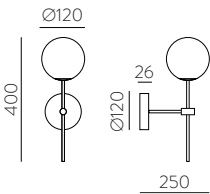

Wall

■ A38201O

1xG9 LED □ 44

■ A38201N