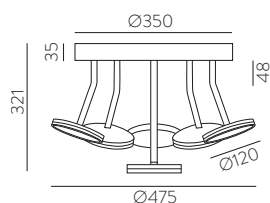

Ceiling 6L

■	42W	3660	3000	⊕	IP20	-	P3945000N	✗ ✗

Pendant 1L

■	7.5W	675	3000	⊕	IP20	-	C3945000N	✗ ✗

Collections / Colecciones

ANY COLOUR AVAILABLE, MOQ OF 10 UNITS. CONSULT OUR SALES TEAM.
CUALQUIER COLOR DISPONIBLE, CANTIDAD MÍNIMA 10 UDS. CONSULTA A NUESTRO EQUIPO COMERCIAL.

FINISH | ■ TEXTURED BLACK - OPAL | NEGRO TEXTURADO - OPAL

MINIMUM QTY REQUIRED 10 UNITS - CANTIDAD MÍNIMA REQUERIDA 10 UDS.

IK03 CRI>90 L80B20 ≥50.000h

ALUMINUM | ALUMINIO