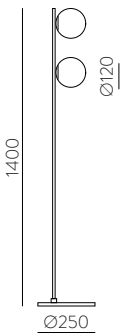

Floor Lamp

■ H3820180O

2xG9 LED □ 20

■ H3820180N

FINISH ■ ANTIQUE GOLD - OPAL | ORO VIEJO - OPAL

■ TEXTURED BLACK - OPAL | NEGRO TEXTURADO - OPAL

IK00

METAL - DOUBLE LAYER GLASS | METAL - CRISTAL DOBLE CAPA

Collections / Colecciones