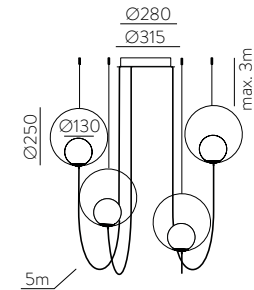

Pendant Lamp/4

■	4x5W	1480	▶ 2700 - 3000	⊕	C3815471O	C3815471ODT	C3815471ODP
■					C3815471N	C3815471INDT	C3815471NDP

Pendant Lamp/8