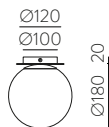

METAL - DOUBLE LAYER GLASS | METAL - CRISTAL DOBLE CAPA

PARMA

PARMA

EXTENDED FAMILY
Pag. 46-51

LED BULBS
Pag. 484

LED max. Ømax. 145mm max.95

LED max. Ømax. 145mm max.95

LED max. Ømax. 145mm max.145