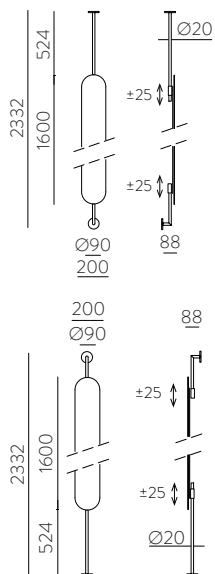

CUSTOM
Customize it | Personalízalo
(See pag. 329)

FIXING

FINISH

CODE

Ceiling - Wall

A107341R1036

Floor - Wall

A10734R1036

FINISH | ■ MATT GOLD | ORO MATE (RAL 1036)

IK00 CUSTOM

GLASS 4mm - METAL | CRISTAL 4mm - METAL