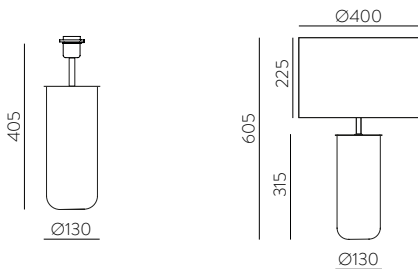

FINISH	LAMP	COMPATIBLE SHADE	ON/OFF
☐		1xE27 LED	✓	S8194B
☒		1xE27 LED	✓	S8194N
☐		1xE27 LED	✗	S8194BSP
☒		1xE27 LED	✗	S8194NSP

FINISH | ☐ TEXTURED OYSTER (RAL 1013) - TECHNICAL GOLD | BLANCO PERLA TEXTURADO (RAL 1013) - ORO TÉCNICO

☒ TEXTURED BLACK - TECHNICAL GOLD | NEGRO TEXTURADO - ORO TÉCNICO

☐ WHITE SHADE | PANTALLA BLANCA

☐ IP20 IK04 ☐ ☒ CUSTOM

METAL - COTTON | METAL - ALGODÓN