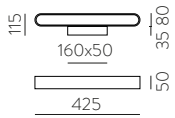

FINISH	WATT	LUM (Real)	SLIDE SWITCH (K)	ON/OFF	TRIAC	DALI/PUSH
425mm	☐				A3189070B		A3189070BDP
	☒	20W	2430	▶ 2700 - 3000	A3189070N	✗	A3189070NDP
	NEW ☒				A3189070O		A3189070ODP
NEW 600mm	☐				A3189170B		A3189170BDP
	☒	31W	3650	2700 - 3000	A3189170N	✗	A3189170NDP
	☒				A3189170O		A3189170ODP
NEW 900mm	☐				A3189270B		A3189270BDP
	☒	43W	5190	2700 - 3000	A3189270N	✗	A3189270NDP
	☒				A3189270O		A3189270ODP

MINIMUM QTY REQUIRED 10 UNITS - CANTIDAD MÍNIMA REQUERIDA 10 UDS.

FINISH | ☐ TEXTURED WHITE | BLANCO TEXTURADO | ☒ TEXTURED BLACK | NEGRO TEXTURADO | ☒ TECHNICAL GOLD | ORO TÉCNICO

IP20 IK05 CRI>90 MacAdam Step≤3 **L80B20 ≥50.000h**

METAL - ACRYLIC | METAL - ACRÍLICO

Wall lamps / Apliques