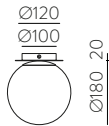

1x Ømax. 45mm
max.145