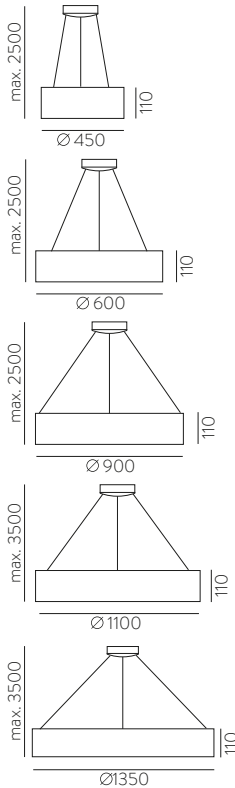

DILGA

Ceiling lamps / Iluminación de techo

	FINISH	WATT	LUM (Real)	SLIDE SWITCH (K)	ON/OFF	TRIAC (*)	DALI/PUSH	CASAMBI
450mm	☐				C3450170B	C3450170BDT	C3450170BDP	C3450170BCA
	☐	27W	2100	▶ 2700 - 3000				
600mm	☐				C3450270B	C3450270BDT	C3450270BDP	C3450270BCA
	☐	48W	3730	▶ 2700 - 3000				
900mm	☐				C3450470B	C3450470BDT	C3450470BDP	C3450470BCA
	☐	126W	9800	▶ 2700 - 3000				
1100mm	☐				C3450570B	C3450570BDT	C3450570BDP	C3450570BCA
	☐	144W	11200	▶ 2700 - 3000				
1350mm	☐				C3450670B	C3450670BDT	C3450670BDP	C3450670BCA
	☐	168W	13100	▶ 2700 - 3000				

(*) TO BE USED EXCLUSIVELY WITH LED DIMMING SYSTEM AND ONLY ONE UNIT PER SYSTEM | USO EXCLUSIVO PARA REGULADORES LED Y MÁXIMO UNA UNIDAD POR REGULADOR.

PRODUCTS ON DEMAND [CASAMBI ACCESSORIES SEE PAG. 486-488] - PRODUCTOS BAJO PEDIDO [ACCESORIOS CASAMBI VER PAG. 486-488]

FINISH | ☐ TEXTURED WHITE - OPAL | BLANCO TEXTURADO - OPAL ☐ TEXTURED BLACK - OPAL | NEGRO TEXTURADO - OPAL

IP20 IK06 CRI>90

Incl

L80B10 ≥60.000h

UGR<19

METAL - ACRYLIC | METAL - ACRÍLICO