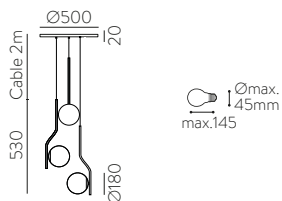

FINISH | ■ BLACK - OPAL | NEGRO - OPAL ■ MATT ANTIQUE GOLD - OPAL | ORO VIEJO MATE - OPAL

METAL - DOUBLE LAYER GLASS | METAL - CRISTAL DOBLE CAPA