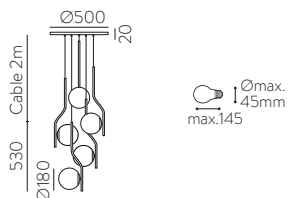

FINISH | ■ BLACK - OPAL | NEGRO - OPAL ■ MATT ANTIQUE GOLD - OPAL | ORO VIEJO MATE - OPAL

METAL - DOUBLE LAYER GLASS | METAL - CRISTAL DOBLE CAPA