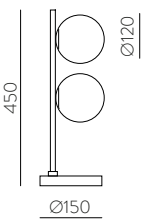

Table Lamp

■ S3820180O

2xG9 LED □ 20

■ S3820180N