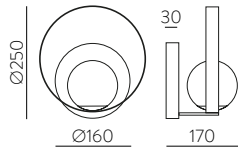

Wall

FINISH	WATT	LUM (Real)	SLIDE SWITCH (K)	CLASS	ON/OFF	TRIAC	DALI/PUSH
■	5W	370	▶ 2700 - 3000	⊕	A3815170O	A3815170ODT	✗
■					A3815170N	A3815170NDT	✗

Table Lamp