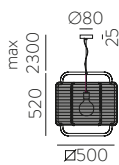

FINISH	LAMP	ON/OFF
350mm	■ ■		C39013NN
	■ ■	1xE27 LED	C39013NAR
	■ ■		C39013NAL
500mm	■ ■		C39015NN
	■ ■	1xE27 LED	C39015NAR
	■ ■		C39015NAL

FINISH | ■ ■ BLACK - TEXT. BLACK | NEGRO - NEGRO TEXT. ■ ■ SAND - TEXT. BLACK | ARENA - NEGRO TEXT. ■ ■ GREEN ALGAE - TEXT. BLACK | VERDE ALGA - NEGRO TEXT.

IP20 IK05 CUSTOM

POLYPROPYLENE - METAL | POLIPROPILENO - METAL