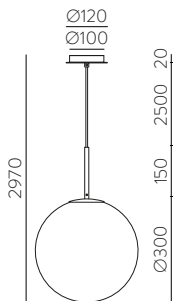

1x Ømax. 65mm
max.245

	FINISH	LAMP	ON/OFF
Wall 1	■	1xE27 LED	A3946180N
	■		A3946180O
Wall 2	■	1xE27 LED	A3946080N
	■		A3946080O
Ceiling 1	■	1xE27 LED	P3946080N
	■		P3946080O
Ceiling 2	■	1xE27 LED	P3946180N
	■		P3946180O
Pendant Lamp 18	■	1xE27 LED	C3946080N
	■		C3946080O
Pendant Lamp 30	■	1xE27 LED	C3946180N
	■		C3946180O

Bathroom / Iluminación Baño

FINISH | ■ MATT ANTIQUE GOLD - OPAL | ■ ORO VIEJO MATE - OPAL | ■ BLACK - OPAL | ■ NEGRO - OPAL

IP44 IK00

METAL - DOUBLE LAYER GLASS | METAL - CRISTAL DOBLE CAPA