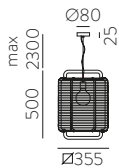

FINISH	LAMP	ON/OFF
350mm	■ ■		C39013NN
	■ ■	1xE27 LED	C39013NAR
	■ ■		C39013NAL
500mm	■ ■		C39015NN
	■ ■	1xE27 LED	C39015NAR
	■ ■		C39015NAL

FINISH | ■ ■ BLACK - TEXT. BLACK | NEGRO - NEGRO TEXT. ■ ■ SAND - TEXT. BLACK | ARENA - NEGRO TEXT. ■ ■ GREEN ALGAE - TEXT. BLACK | VERDE ALGA - NEGRO TEXT.

IP20 IK05 CUSTOM

POLYPROPYLENE - METAL | POLIPROPILENO - METAL