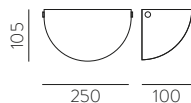

MILANO

LED BULBS
Pag. 484

FINISH	LAMP	ON/OFF
□	2xE14 LED	A163291NMS

FINISH | □ OPAL - SATIN NICKEL | OPAL - NÍQUEL SATINADO

GLASS - METAL | CRISTAL - METAL

Wall lamps / Apliques

DINA

LED BULBS
Pag. 484

FINISH	LAMP	ON/OFF
□	1xE27 LED	A30711OP

FINISH | □ OPAL - CHROME | OPAL - CROMO

DOUBLE LAYER GLASS - METAL |
CRISTAL DOBLE CAPA - METAL