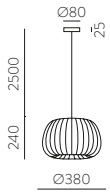

LED BULBS
Pag. 484

	FINISH	LAMP	CLASS	ON/OFF
Wall	□			A30550B
	■	1xE27 LED	□	A30550PI

Pendant 380 mm

- NEW
- NEW
- NEW
- NEW

□				C3055082BN
□		1xE27 LED	⊕	C3055081BB
■			□	C3055082PIN
■			□	C3055081PIB

Pendant 450 mm

- NEW
- NEW
- NEW
- NEW

□				C3055182BN
□		1xE27 LED	⊕	C3055181BB
■			□	C3055182PIN
■			□	C3055181PIB

Table 360 mm

S30540B

□		1xE27 LED	□	S30540PI

Table 510 mm

S30541B

□		1xE27 LED	□	S30541PI

Table 710 mm

S30542B

□		1xE27 LED	□	S30542PI

Floor 1350 mm

H30541B

□		3xE27 LED	□	H30541PI

FINISH | □ WHITE | BLANCO ■ STONE | PIEDRA

□ PENDANT KIT WHITE | KIT COLGANTE BLANCO

■ PENDANT KIT BLACK | KIT COLGANTE NEGRO

IP20 IK05 CUSTOM

TEXTILE - ACRYLIC | TEXTIL - ACRÍLICO