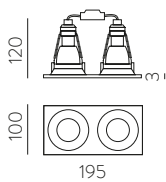

FINISH	LAMP		ON/OFF
1 Light	☐	1xG10 LED	Ø70	P37251B
2 Lights	☐	2xG10 LED	Ø185x90	P37252B

FINISH | ☐ TEXTURED WHITE | BLANCO TEXTURADO

☐ IP20 IK06 ☐ RAL

ALUMINIUM | ALUMINIO