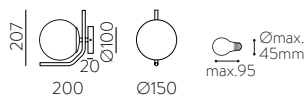

FINISH	LAMP	CLASS	IP		ON/OFF
Wall	■	1xE27 LED	□	IP44	□	A81632N
	■					A81632O
Pendant 1L	■	1xE27 LED	⊕	IP20	□	C81631N
	■					C81631O
Pendant 3L	■	3xE27 LED	⊕	IP20	□	C81633N
	■					C81633O
Pendant 5L	■	5xE27 LED	⊕	IP20	□	C816352N
	■					C816352O
Pendant 4L	■	4xE27 LED	⊕	IP20	□	C81634N
	■					C81634O
Table Lamp 1L	■	1xE27 LED	□	IP20	□	S81631N
	■					S81631O
Floor Lamp 1L	■	1xE27 LED	□	IP20	□	H81631N
	■					H81631O