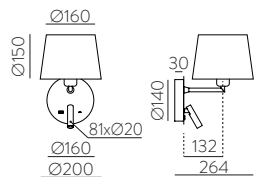

STILO UPGRADE

LED BULBS | **COMPATIBLE SHADE**
Pag. 484 | Pag. 485

NEW Wall Reading Light