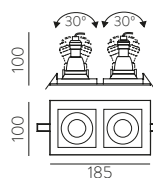

FINISH	LAMP		ON/OFF

1 Light

□	1xG10 LED	Ø90	P36791B

2 Lights

□	2xG10 LED	Ø170x90	P36792B

FINISH | □ WHITE | BLANCO

□ IP20 IK06 □ 30°

METAL - GLASS | METAL - CRISTAL