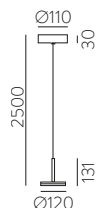

Pendant 1L

■	7.5W	675	3000	⊕	IP20	-	C3945000N	✗ ✗

Collections / Colecciones