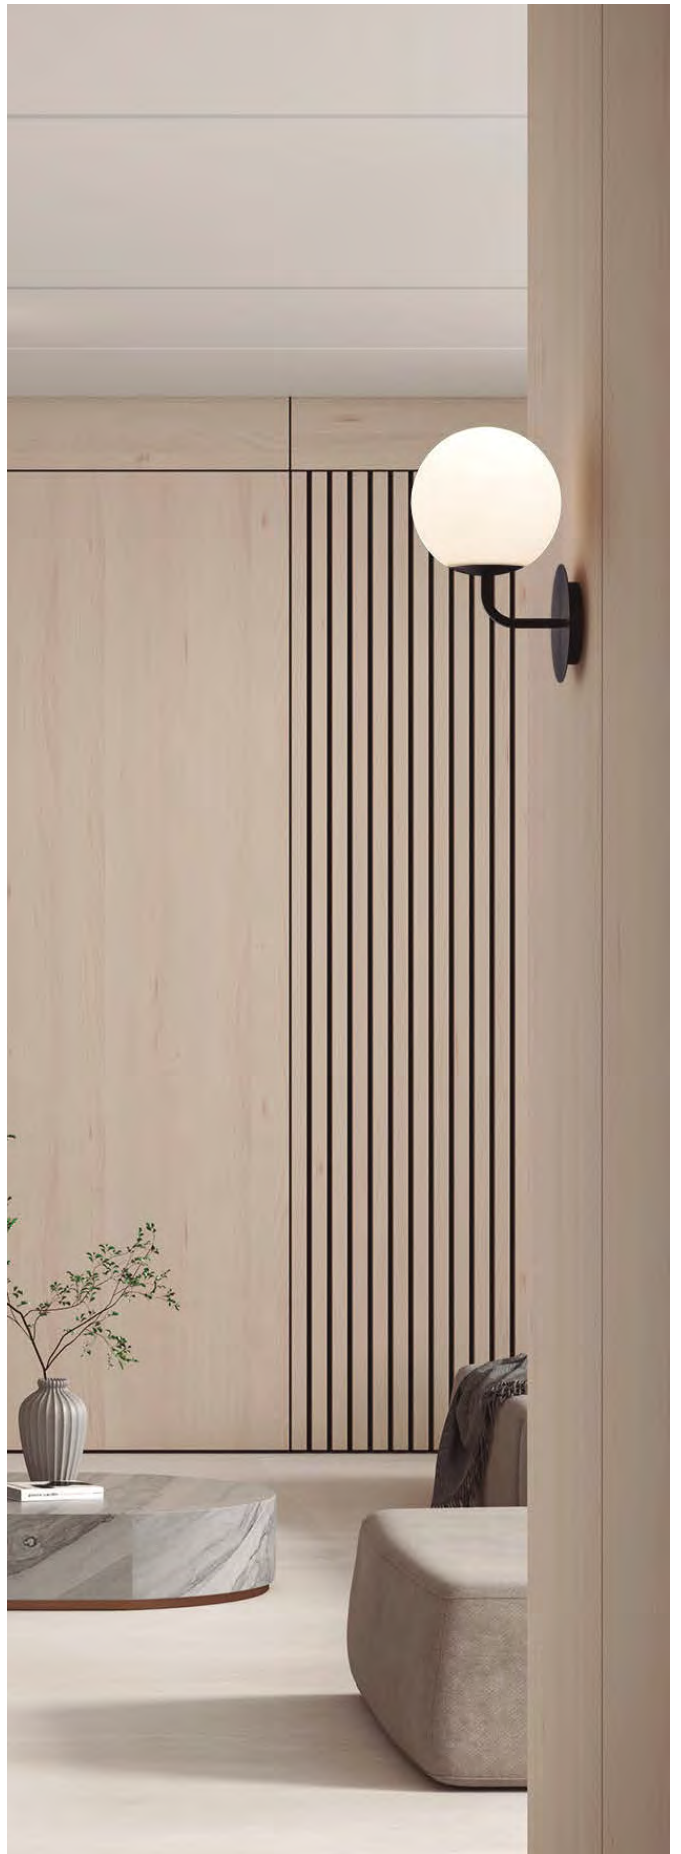

METAL - DOUBLE LAYER GLASS | METAL - CRISTAL DOBLE CAPA

PARMA

PARMA

EXTENDED FAMILY
Pag. 46-51

LED BULBS
Pag. 484

LED max. Ømax. 145mm max.95

LED max. Ømax. 145mm max.95

LED max. Ømax. 145mm max.145