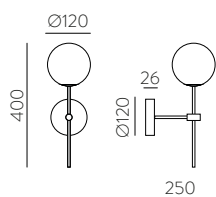

LED BULBS
Pag. 484

FINISH	LAMP	ON/OFF
■	1xG9 LED	A382010
■		A38201N

FINISH | ■ ANTIQUE GOLD - OPAL | ORO VIEJO - OPAL

■ TEXTURED BLACK - OPAL | NEGRO TEXTURADO - OPAL

IP44 IK00

METAL - DOUBLE LAYER GLASS | METAL - CRISTAL DOBLE CAPA