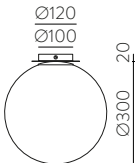

1x Ømax. 65mm
max.245