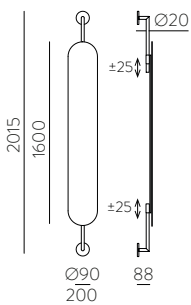

DRESSCODE

Lighting mirrors / Espejos iluminados

CUSTOM
Customize it | Personalízalo
(See pag. 329)

FIXING	FINISH	CODE
Wall - Wall	■	A10735R1036

FINISH | ■ MATT GOLD | ORO MATE (RAL 1036)

IK00 CUSTOM

GLASS 4mm - METAL | CRISTAL 4mm - METAL