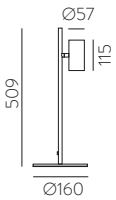

FINISH	LAMP	CLASS				ON/OFF
Table 1L	□	1xGU10 LED	□	350°	-		S3874080B
	■						S3874080N
Floor 2L	□	2xGU10 LED	□	350°	-		H3874080B
	■						H3874080N

FINISH | □ TEXTURED WHITE | BLANCO TEXTURADO ■ TEXTURED BLACK | NEGRO TEXTURADO

IP20 IK06

ALUMINIUM | ALUMINIO