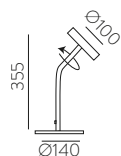

CORVUS

Wall

FINISH	WATT	LUM (Real)	K	CLASS	IP	ON/OFF	TRIAC	DALI/PUSH
RAL ■	7.5W	675	3000	⊕	IP54	-	A3945001N	A3945000NDT A3945000NDP

Table Lamp

■	4.2W	530	3000	□	IP20	355°	S3945000N	✗ ✗

Floor Lamp

■	7.5W	675	3000	□	IP20	355°	H3945000N	✗ ✗

Ceiling 6L

■	42W	3660	3000	⊕	IP20	-	P3945000N	✗ ✗

Pendant 1L

■	7.5W	675	3000	⊕	IP20	-	C3945000N	✗ ✗

Collections / Colecciones

ANY COLOUR AVAILABLE, MOQ OF 10 UNITS. CONSULT OUR SALES TEAM.
CUALQUIER COLOR DISPONIBLE, CANTIDAD MÍNIMA 10 UDS. CONSULTA A NUESTRO EQUIPO COMERCIAL.

FINISH | ■ TEXTURED BLACK - OPAL | NEGRO TEXTURADO - OPAL

MINIMUM QTY REQUIRED 10 UNITS - CANTIDAD MÍNIMA REQUERIDA 10 UDS.

IK03 CRI>90 L80B20 ≥50.000h

ALUMINUM | ALUMINIO