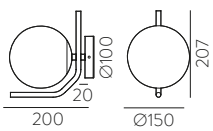

LED BULBS
Pag. 484

Ømax. 145mm
max.95

LED BULBS
Pag. 484

FINISH

LAMP

ON/OFF

A81632O

1xE27 LED

A81632N

FINISH | ■ MATT ANTIQUE GOLD - OPAL | ■ ORO VIEJO MATE - OPAL | ■ BLACK - OPAL | ■ NEGRO - OPAL

METAL - DOUBLE LAYER GLASS | METAL - CRISTAL DOBLE CAPA