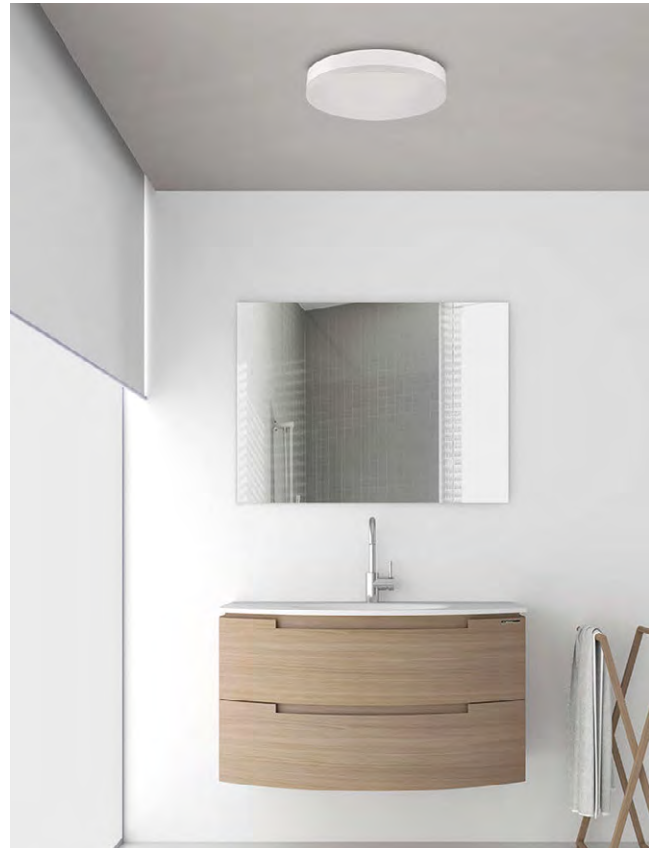

MADISON

Ceiling lamps / Iluminación de techo

AVAILABLE IN 3 VERSIONS

ON-OFF, MOTION SENSOR & EMERGENCY
(WITH LIGHT TEMPERATURE DIP SWITCH)

DISPONIBLE EN 3 VERSIONES

ON-OFF, SENSOR MOVIMIENTO Y EMERGENCIA
(CON SELECTOR DE COLOR DIP SWITCH)