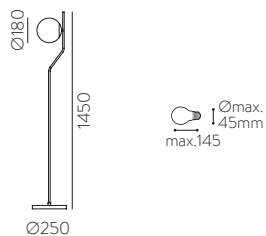

FINISH | ■ BLACK - OPAL | NEGRO - OPAL ■ MATT ANTIQUE GOLD - OPAL | ORO VIEJO MATE - OPAL

METAL - DOUBLE LAYER GLASS | METAL - CRISTAL DOBLE CAPA