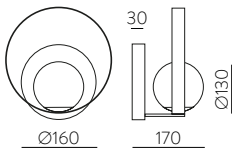

FINISH	WATT	LUM (Real)	SLIDE SWITCH (K)	ON/OFF	TRIAC	DALI/PUSH
■				A3815170O	A3815170ODT	
	5W	370	▶ 2700 - 3000			✗
■				A3815170N	A3815170NDT	

MINIMUM QTY REQUIRED 10 UNITS - CANTIDAD MÍNIMA REQUERIDA 10 UDS.

FINISH | ■ TECHNICAL GOLD - OPAL | ORO TÉCNICO - OPAL ■ TEXTURED BLACK - OPAL | NEGRO TEXTURADO - OPAL

IP20

IK00

CRI>90

MacAdam Steps3

L80B20 ≥50.000h

METAL - DOUBLE LAYER GLASS | METAL - CRISTAL DOBLE CAPA