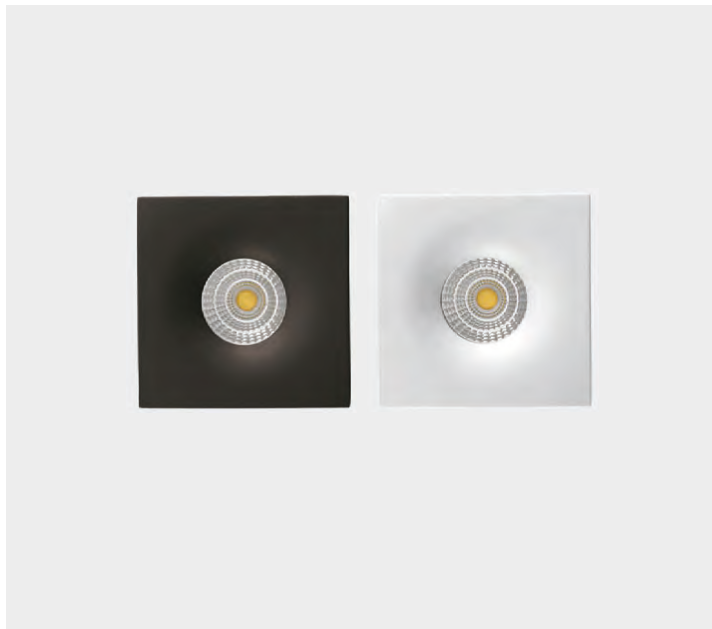

FINISH | TEXTURED WHITE | BLANCO TEXTURADO TEXTURED BLACK | NEGRO TEXTURADO

IP20 IK06 30°

ALUMINIUM | ALUMINIO

DORO

LED BULBS
Pag. 484

FINISH	LAMP	ON/OFF
□	1xGU10 LED	E37890B
■		E37890N

FINISH | □ TEXTURED WHITE | BLANCO TEXTURADO ■ TEXTURED BLACK | NEGRO TEXTURADO