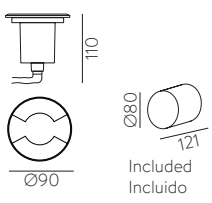

Recessed	FINISH	LAMP	ON/OFF
1 Direction	■	1xGU10 LED	E2065080IN
2 Directions	■	1xGU10 LED	E2066080IN

FINISH | ■ ALUMINIUM | ALUMINIO

⊕ IP67 IK08 □ ✖ ⚡ ⚙️ Ø80x121

ALUMINIUM ADC12 - TEMPERED GLASS | ALUMINIO ADC12 - CRISTAL TEMPLADO