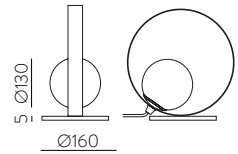

■	5W	370	▶ 2700 - 3000	⊕	S3815170O	✗	✗
■					S3815170N	✗	✗

Pendant Lamp/1