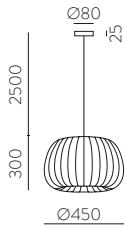

LED BULBS
Pag. 484

	FINISH	LAMP	CLASS	ON/OFF
Wall	□			A30550B
	■	1xE27 LED	□	A30550PI

Pendant 380 mm

- NEW
- NEW
- NEW
- NEW

□				C3055082BN
□		1xE27 LED	⊕	C3055081BB
■			□	C3055082PIN
■			□	C3055081PIB

Pendant 450 mm

- NEW
- NEW
- NEW
- NEW

□				C3055182BN
□		1xE27 LED	⊕	C3055181BB
■			□	C3055182PIN
■			□	C3055181PIB

Table 360 mm

S30540B

□		1xE27 LED	□	S30540PI

Table 510 mm

S30541B

□		1xE27 LED	□	S30541PI

Table 710 mm

S30542B

□		1xE27 LED	□	S30542PI

Floor 1350 mm

H30541B

□		3xE27 LED	□	H30541PI

FINISH | □ WHITE | BLANCO ■ STONE | PIEDRA

□ PENDANT KIT WHITE | KIT COLGANTE BLANCO

■ PENDANT KIT BLACK | KIT COLGANTE NEGRO

IP20 IK05 CUSTOM

TEXTILE - ACRYLIC | TEXTIL - ACRÍLICO