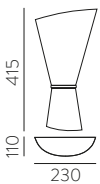

LED BULBS
Pag. 484

Lightbulb icon
Ømax.
60mm

LED BULBS
Pag. 484

FINISH

LAMP

ON/OFF

■ / ■

2xE27 LED

A30201OP

FINISH | ■ OPAL - CHROME | OPAL - CROMO ■ OPAL - OLD GOLD | OPAL - ORO VIEJO

⊕ IP20 IK00 □ ✖

DOUBLE LAYER GLASS - METAL | CRISTAL DOBLE CAPA - METAL