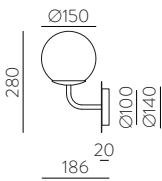

METAL - DOUBLE LAYER GLASS | METAL - CRISTAL DOBLE CAPA

PARMA

PARMA

EXTENDED FAMILY
Pag. 46-51

LED BULBS
Pag. 484

LED max. Ømax. 145mm max.95

LED max. Ømax. 145mm max.95

LED max. Ømax. 145mm max.145