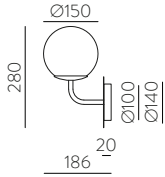

PARMA UPGRADE

LED BULBS
Pag. 484

Collections / Colecciones

	FINISH	LAMP	CLASS	IP	ON/OFF
Wall 1	■	1xE27 LED	□	IP44	A39461800
	● NEW ■				A3946180N