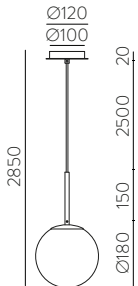

1x Ømax. 45mm
max.145