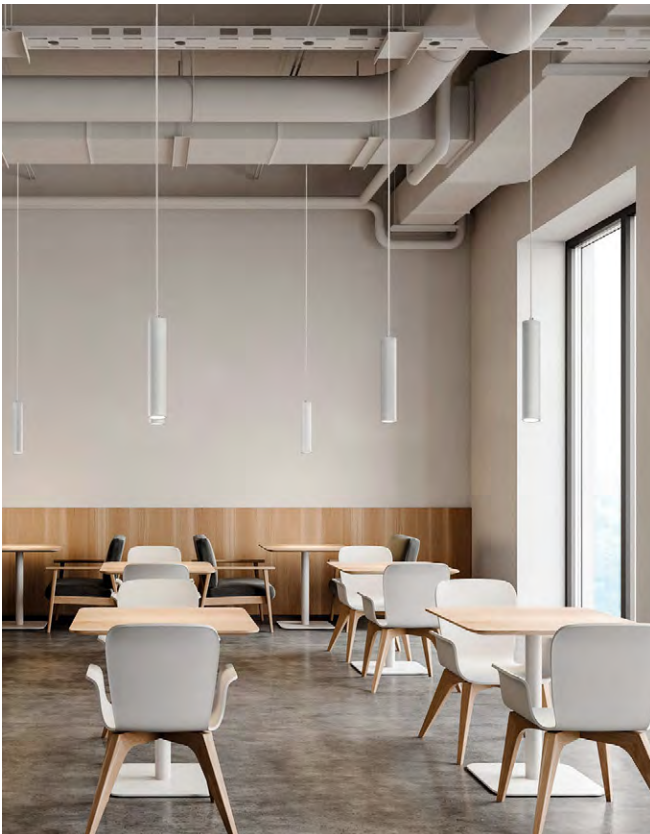

Technical information see Pag. 364-369 | Información técnica ver Pág. 364-369