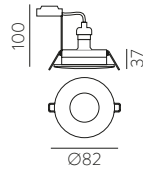

HERA

LED BULBS
Pag. 484

FINISH	LAMP	ON/OFF
□		P35541B
■	1xGU10 LED	P35541C
■		P35541NS

FINISH | □ TEXTURED WHITE | BLANCO TEXTURADO ■ CHROME | CROMO ■ SATIN NIQUEL | NÍQUEL SATINADO

□ IP20 IK05 □ Ø70

METAL - GLASS | METAL - CRISTAL

CONVENIENT FOR PAINTING
PINTAR SIN DESINSTALAR COMPLETAMENTE

Technical Lighting / Iluminación técnica

SAN

LED BULBS
Pag. 484

FINISH	LAMP		ON/OFF

1 Light

□	1xG10 LED	Ø90	P36791B

2 Lights

□	2xG10 LED	Ø170x90	P36792B

FINISH | □ WHITE | BLANCO

□ IP20 IK06 □ 30°

METAL - GLASS | METAL - CRISTAL