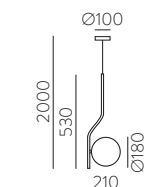

FINISH | ■ BLACK - OPAL | NEGRO - OPAL ■ MATT ANTIQUE GOLD - OPAL | ORO VIEJO MATE - OPAL

METAL - DOUBLE LAYER GLASS | METAL - CRISTAL DOBLE CAPA