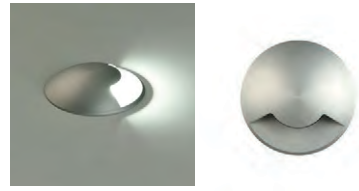

Recessed	FINISH	LAMP	ON/OFF
1 Direction	■	1xGU10 LED	E2065080IN
2 Directions	■	1xGU10 LED	E2066080IN

FINISH | ■ ALUMINIUM | ALUMINIO

⊕ IP67 IK08 □ ✖ ⚡ ⚙️ Ø80x121

ALUMINIUM ADC12 - TEMPERED GLASS | ALUMINIO ADC12 - CRISTAL TEMPLADO