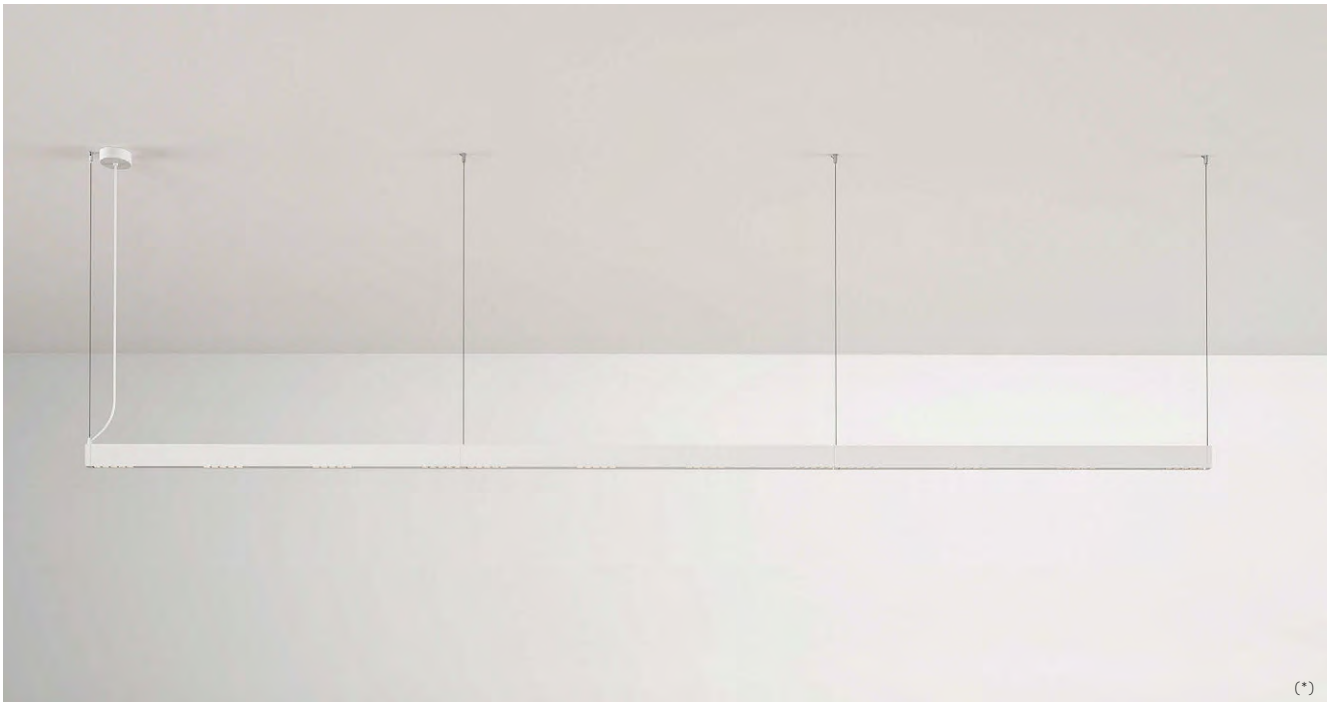

(*)

1 (x3)

3 (x1)

4 (x2)

2 (x1)

(*) Use one power supply led modules each 350W maximum | Usar una conexión a red cada máximo 350W