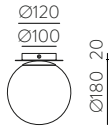

Ceiling 1	■	1xE27 LED	□	IP44	P39460800
	■				P3946080N