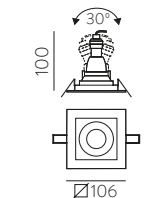

FINISH	LAMP		ON/OFF

1 Light

□	1xG10 LED	Ø90	P36791B

2 Lights

□	2xG10 LED	Ø170x90	P36792B

FINISH | □ WHITE | BLANCO

□ IP20 IK06 □ 30°

METAL - GLASS | METAL - CRISTAL