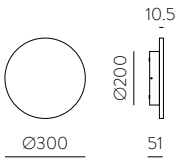

FINISH	WATT	LUM (Real)	SLIDE SWITCH (K)	ON/OFF	TRIAC		DALI/PUSH	
200mm	□				A3966070B	A3966070BDT		A3966070BDP	
A	■	10W	640	2700-3000	A3966070N	A3966070NDT		A3966070NDP	
	■				A3966070O	A3966070ODT		A3966070ODP	
300 mm	□				A3966170B	A3966170BDT		A3966170BDP	
B	■	11W	760	2700-3000	A3966170N	A3966170NDT		A3966170NDP	
	■				A3966170O	A3966170ODT		A3966170ODP	
450mm	□				A3966270B	A3966270BDT		A3966270BDP	
A	■	15W	1140	2700-3000	A3966270N	A3966270NDT		A3966270NDP	
	■				A3966270O	A3966270ODT		A3966270ODP	
600mm	□				A3966370B	A3966370BDT		A3966370BDP	
B	■	20W	1350	2700-3000	A3966370N	A3966370NDT		A3966370NDP	
	■				A3966370O	A3966370ODT		A3966370ODP	

MINIMUM QTY REQUIRED 10 UNITS - CANTIDAD MÍNIMA REQUERIDA 10 UDS.