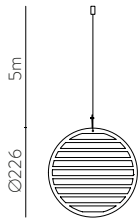

Circle	FINISH	CODE
	■	K0001040O
	■	K0001040N
Square	FINISH	CODE
	■	K0001140O
	■	K0001140N
Diamond	FINISH	CODE
	■	K0001240O
	■	K0001240N

FINISH | ■ MATT ANTIQUE GOLD | ORO VIEJO MATE ■ MATT BLACK | NEGRO MATE

METAL | METAL

Collections / Colecciones