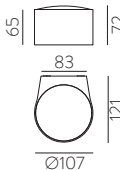

FINISH	WATT	LUM (Real)	K			ON/OFF	TRIAC	DALI/PUSH
Ceiling		☐	6W	495	3000	95°		P2060000B		
		☐						P2060000GR	✗	✗
Wall 1 light		☐	6W	540	3000	100°		A2060000B		
		☐						A2060000GR	✗	✗
Wall 2 lights		☐	12W	1080	3000	100°		A2060100B		
		☐						A2060100GR	✗	✗

FINISH | ☒ ANTHRACITE RAL 7024 | ANTRACITA RAL 7024 ☐ WHITE TEXTURED RAL 9016 | BLANCO TEXTURADO RAL 9016

IP65 IK06 CRI>80 MacAdam Step≤3 **L80B20 ≥50.000h**

ALUMINIUM - ACRYLIC | ALUMINIO - ACRÍLICO