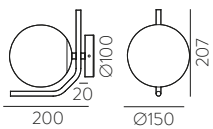

LED BULBS
Pag. 484

1 Ømax. 145mm
max.95

LED BULBS
Pag. 484

FINISH

LAMP

ON/OFF

A816320

1xE27 LED

A81632N

FINISH | ■ MATT ANTIQUE GOLD - OPAL | ORO VIEJO MATE - OPAL ■ BLACK - OPAL | NEGRO - OPAL

METAL - DOUBLE LAYER GLASS | METAL - CRISTAL DOBLE CAPA