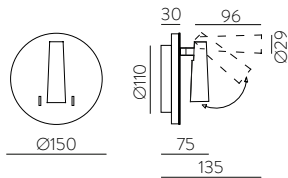

FINISH	WATT	LUM (Real)	K	CLASS		ON/OFF	TRIAC	DALI/PUSH
Wall	□						A3660001B		
	■	3W+6W	285/540	3000	⊕			✗	✗
							A3660001NS		
Table	□						S36600B		
	■	3W+6W	285/540	3000	□			✗	✗
							S36600NS		
Floor	□						H36600B		
	■	3W+8W	285/720	3000	□			✗	✗
							H36600NS		

FINISH | □ TEXTURED WHITE - BLANCO TEXTURADO ■ SATIN NICKEL - NÍQUEL SATINADO

IP20 IK04 CRI>90 L80B20 ≥50.000h

ALUMINUM | ALUMINIO