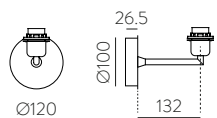

STILO UPGRADE

LED BULBS | **COMPATIBLE SHADE**
Pag. 484 | Pag. 485

NEW Wall Reading Light

FINISH	LAMP	WATT	LUM (Real)	K	RAL	ON/OFF
■						A8202082N
□	1xE27 LED	3W	285	3000	✗	A8202082B
■						A8202082NSP
□	1xE27 LED	3W	285	3000	✗	A8202082BSP

USB output: 5V-2A

FINISH | ■ TEXTURED BLACK | NEGRO TEXTURADO □ TEXTURED WHITE | BLANCO TEXTURADO □ WHITE SHADE | PANTALLA BLANCA

IP20 IK05 CRI>90 incl USB type A USB type C Visual Comfort MacAdam Step=3 **L80B20 ≥50.000h** METAL - COTTON | METAL - ALGODÓN

Collections / Colecciones

Wall

FINISH	LAMP	RAL	ON/OFF
■			A8202080N
NEW □	1xE27 LED	✓	A8202080B
■			A8202080NSP
NEW □	1xE27 LED	✓	A8202080BSP

Pendant Ø420mm

■			C8202080N
	1xE27 LED	✓	
NEW □			C8202080B

Pendant Ø620mm

■			C8202180N
	1xE27 LED	✓	
NEW □			C8202180B

FINISH | ■ TEXTURED BLACK | NEGRO TEXTURADO □ TEXTURED WHITE | BLANCO TEXTURADO □ WHITE SHADE | PANTALLA BLANCA

IP20 IK05 CUSTOM RAL METAL - COTTON | METAL - ALGODÓN