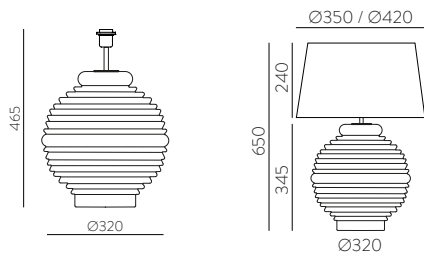

FINISH	LAMP	ON/OFF
	1xE27	☒ S8215080N
☒	1xE27	☒ S8215080NSP

FINISH | ☒ SHINY BLACK | NEGRO BRILLO

☐ WHITE SHADE | PANTALLA BLANCA

☐ IP20 IK00 ☐ ☒ CUSTOM

CERAMICS - METAL - COTTON | CERÁMICA - METAL - ALGODÓN