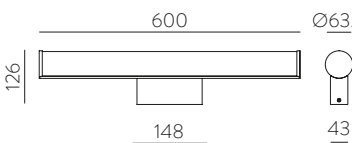

FINISH	WATT	LUM (Real)	SLIDE SWITCH (K)	ON/OFF	TRIAC	DALI/PUSH
■	19W	1780	▶ 3000 - 4000	A3298271C	✗	✗

FINISH | ■ CHROME - OPAL | CROMO - OPAL

IP44 IK06 CRI>90

Incl

MacAdam Steps3

L80B20 ≥50.000h

METAL - METHACRYLATE | METAL - METACRILATO