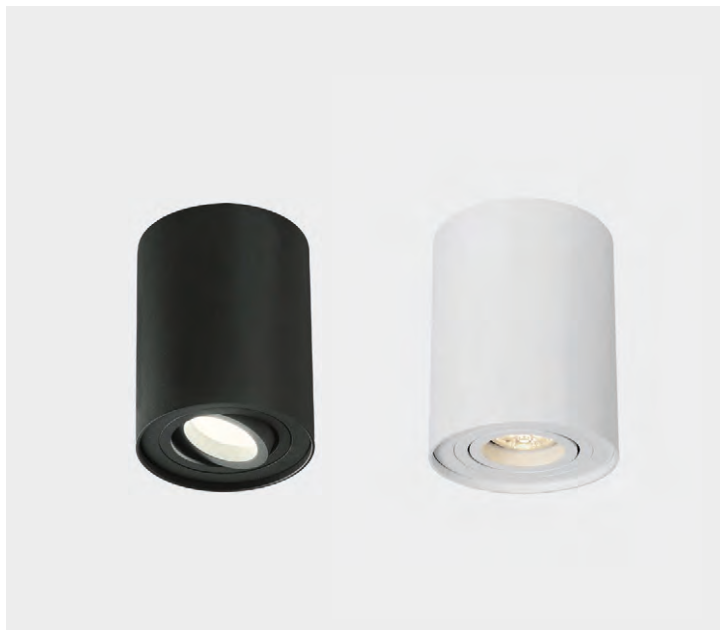

SIMA

LED BULBS
Pag. 484

	FINISH	LAMP	ON/OFF
	☐	1xGU10 LED	P376310B
	☒		P376310N

FINISH | ☐ TEXTURED WHITE | BLANCO TEXTURADO ☒ TEXTURED BLACK | NEGRO TEXTURADO

IP20 IK06 30°

ALUMINIUM | ALUMINIO