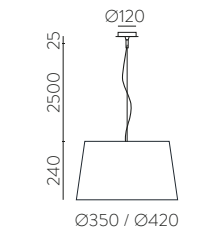

Pendant Ø420mm

■			C8202080N
	1xE27 LED	✓	
NEW □			C8202080B