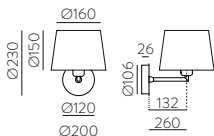

FINISH	LAMP	WATT	LUM (Real)	K	RAL	ON/OFF
■	1xE27 LED	3W	285	3000	✗	A8202082N
□					□	A8202082B
■	1xE27 LED	3W	285	3000	✗	A8202082NSP
□					✗	A8202082BSP

USB output: 5V-2.1A

FINISH | ■ TEXTURED BLACK | NEGRO TEXTURADO □ TEXTURED WHITE | BLANCO TEXTURADO □ WHITE SHADE | PANTALLA BLANCA

IP20 IK05 CRI>90 Incl USB type A USB type C Visual Comfort MacAdam Step53 L80B20 ≥50.000h METAL - COTTON | METAL - ALGODÓN

Wall