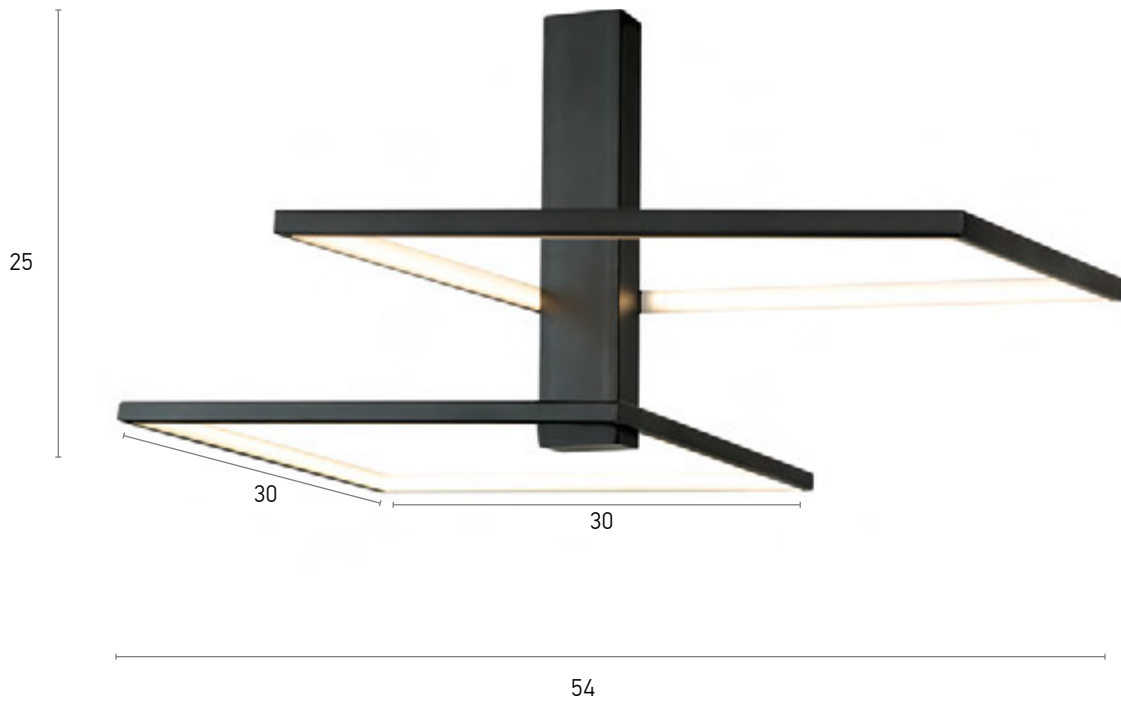

01356

Ceiling Light

100.01356.20.color

Material
Lighting source
IP 20

Metal, Aluminium
48W LED, 3000K 3840 Lm

Available Colors