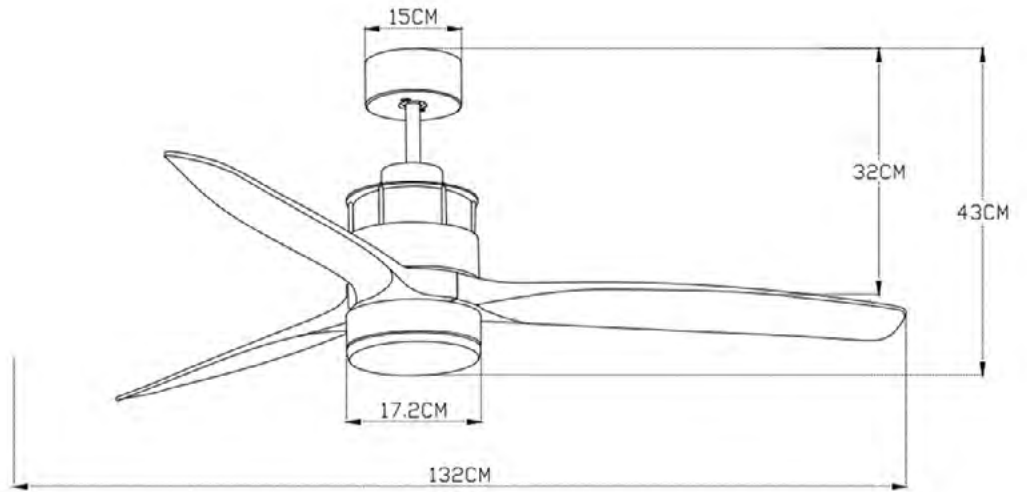

01415

Ceiling Fan Lighting

610.01415.20.color

Material	Metal . Glass . 3 ABS Blades
Lighting source	18W, 220.240V, 50Hz, LED, 1764 Lm
Lighting color temperature	3000K, 4000K, 5000K
Motor Feature	DC Motor 31W, 6 Speeds
Cri	90
dB	42
Air Flow	165m³ min
Night Mode	Time Setting 1h/4h/8h
Special Features	- 2 Down Rods: 15cm & 25cm - Summer & Winter Function
Warranty	10 Years for Motor, 2 Years for Structural
IP 20	

Remote included