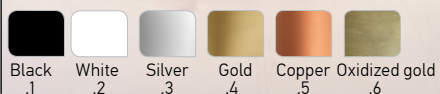

01199

Wall lamp
Length 16 cm Height 95 cm

100.01199.19.*color*

Material
Lighting Source
IP 20

Metal
17W LED 3000K, 1500 Lm

Available Colors

328