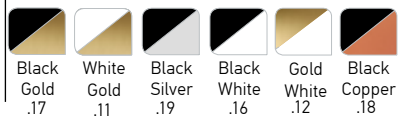

6 light Pendant

100.01350.13.color

Material
Bulb holder
Ball diameter
IP 20

Metal
6xG9, LED
12 cm

Available Colors