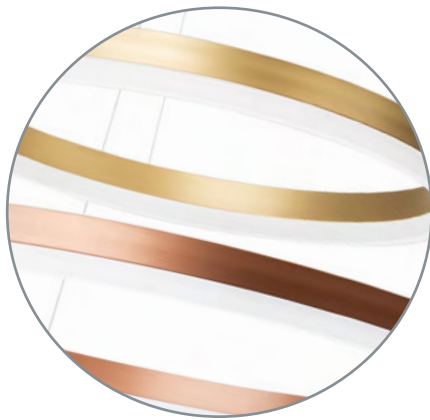

01400

06

05

04

03

Pendant Circle
Lighting IDown

Single Diameter 40 cm	15 W LED, 3000K,	1200 Lm
Single Diameter 60 cm	20 W LED, 3000K,	1600 Lm
Single Diameter 80 cm	25 W LED, 3000K,	2000 Lm
Single Diameter 100 cm	33 W LED, 3000K,	2650 Lm
Set 40 60 80	60 W LED, 3000K,	4800 Lm
Set horizontal 40 60 80	60 W LED, 3000K,	4800 Lm
Double 40+60	34 W LED, 3000K,	2700 Lm
Double 60+80	45 W LED, 3000K,	3600 Lm

- 100.01400.03.color
- 100.01400.04.color
- 100.01400.05.color
- 100.01400.06.color
- 100.01400.07.color
- 100.01400.08.color
- 100.01400.11.color
- 100.01400.12.color

Material
Cable
IP 20

Available Colors

Aluminium+Diffuser
120 cm