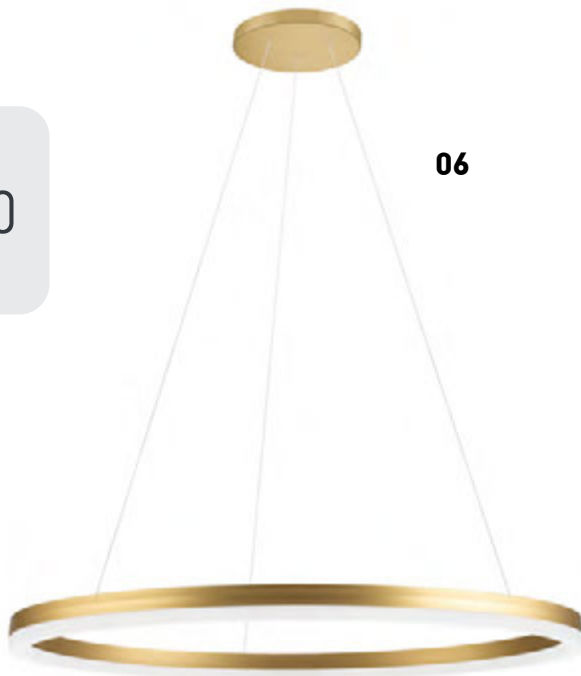

#### Pendant Bar

Bar length	100 cm
Cable length	120 cm
Led light-tube length	200 cm
Lighting Source	20W 3000K 1600 Lm

#### Wall lamp

Rosette diameter	10 cm
Distance from wall	10 cm
Led light-tube length	210 cm
Lighting Source	20W 3000K, 1800 Lm

Material  
IP 20

Metal

Available Colors

120

04

01400

01400

06

05

04

03

Pendant Circle  
Lighting IDown

Single Diameter 40 cm	15 W LED, 3000K,	1200 Lm
Single Diameter 60 cm	20 W LED, 3000K,	1600 Lm
Single Diameter 80 cm	25 W LED, 3000K,	2000 Lm
Single Diameter 100 cm	33 W LED, 3000K,	2650 Lm
Set 40 60 80	60 W LED, 3000K,	4800 Lm
Set horizontal 40 60 80	60 W LED, 3000K,	4800 Lm
Double 40+60	34 W LED, 3000K,	2700 Lm
Double 60+80	45 W LED, 3000K,	3600 Lm