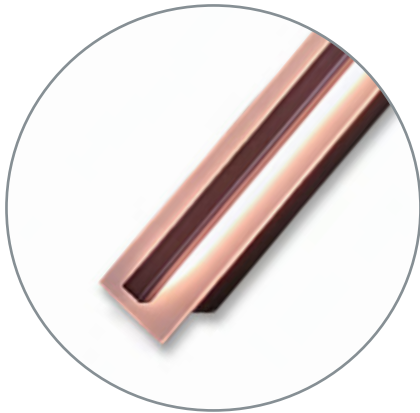

Material	Aluminum
Distance from wall	5 cm
Base diameter	10 cm
IP 54	
Color	Sand Black

528

01395

11

Outdoor Wall Light

Height 80 cm 12W LED, 3000K, 960 Lm  
Height 120 cm 17W LED, 3000K, 1400 Lm  
Height 160 cm 23W LED, 3000K, 1850 Lm