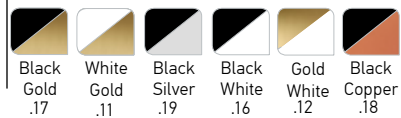

100.01219.13.color

Material  
Bulb holder  
IP 20

Metal, Glass ball  
6xG9, LED

Available Colors

01328

Ceiling light with flower pot  
Height 95 cm    Diameter 23 cm

100.01328.20.color

Material  
Bulb holder  
Ball diameter  
IP 20