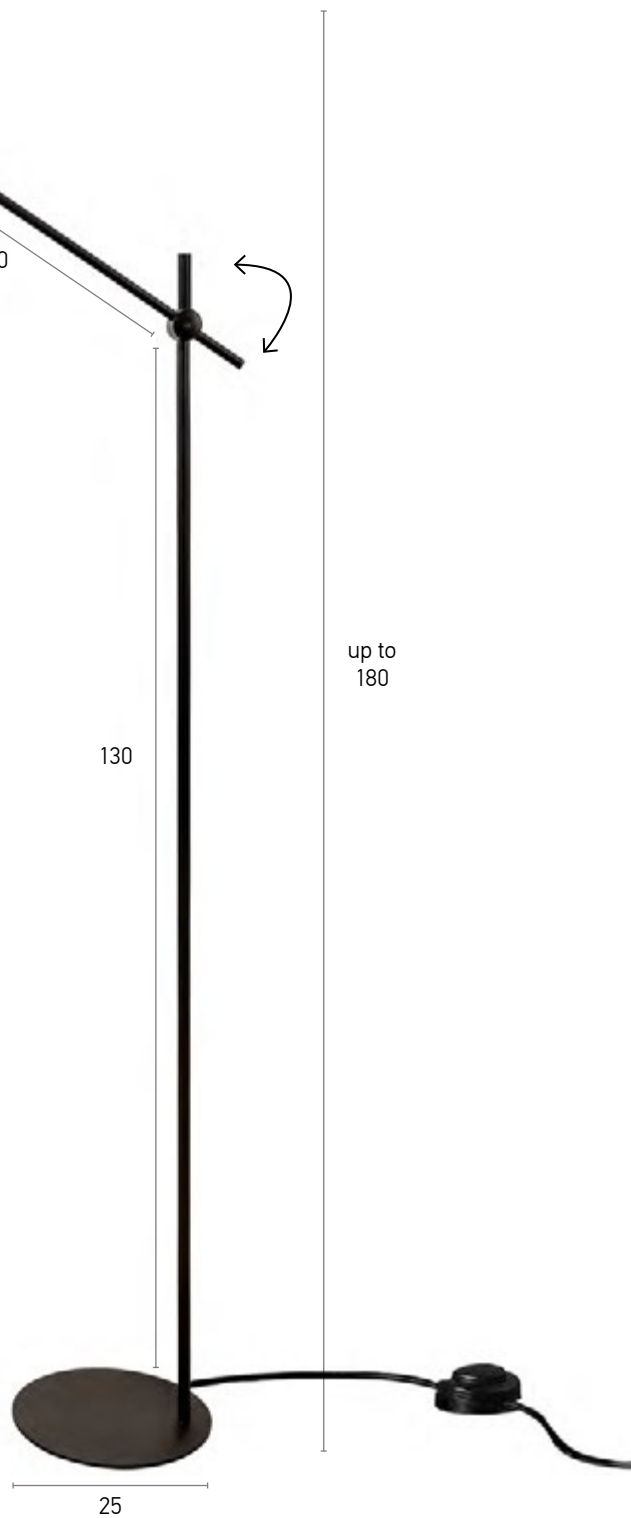

10

Floor Light
Table Light

100.01475.10.color
100.01475.01.color

Material
Bulb holder
Cable
IP 20

Metal
E27, LED
150 cm

Available Colors

436