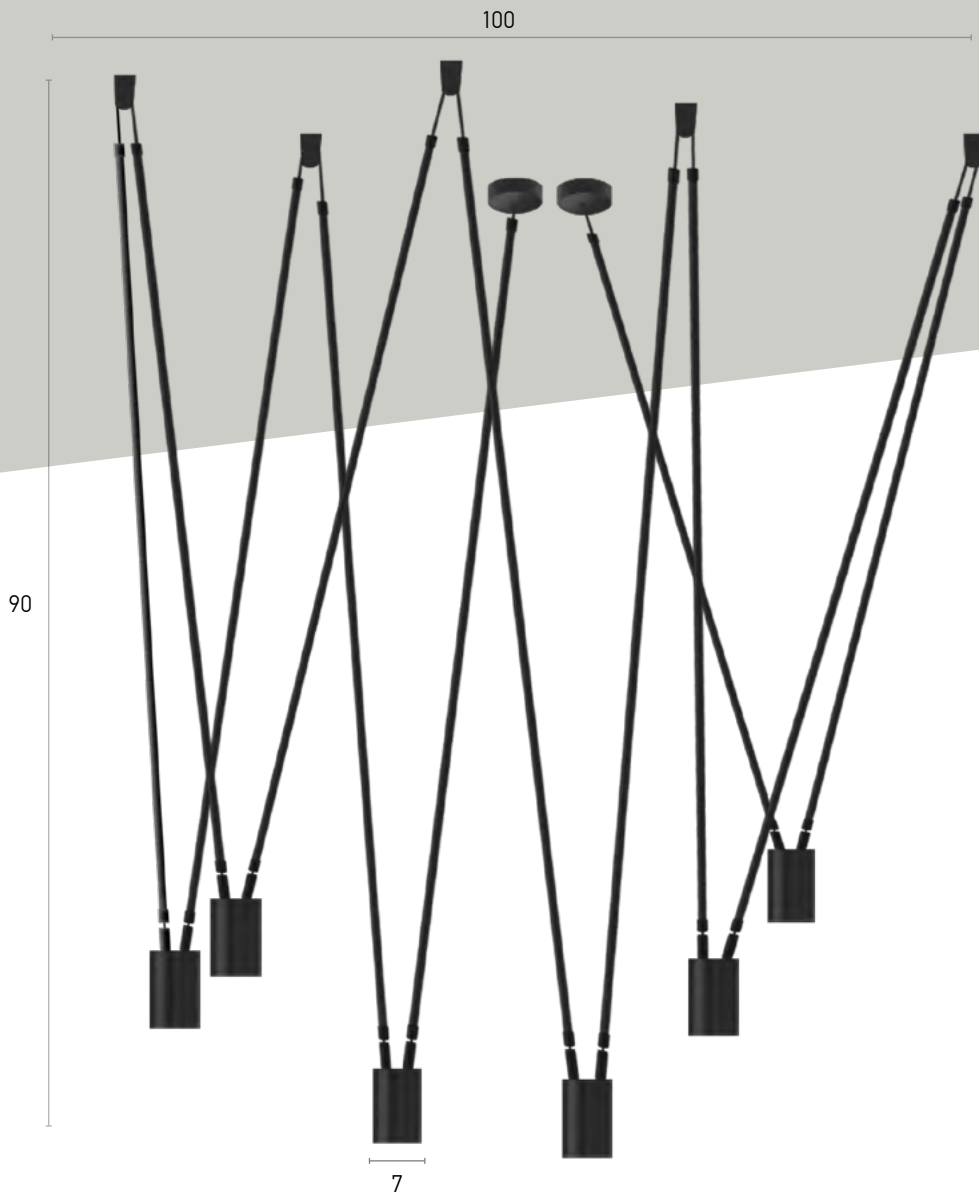

01084

6 light ceiling
9 light ceiling

Length 100 cm
Length 140 cm

Height 90 cm
Height 90 cm

120.01084.13.color
120.01084.09.color

Material
Bulb holder
IP 20

Metal
GU10, LED

Available Colors