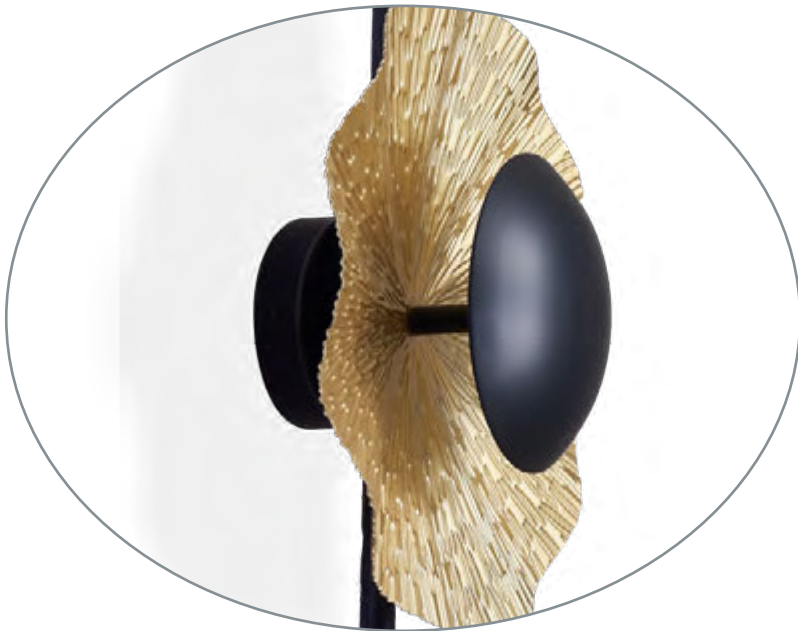

01425

Wall Light

123.01425.18.04

Height

45 cm

Diameter

28 cm

Distance from wall