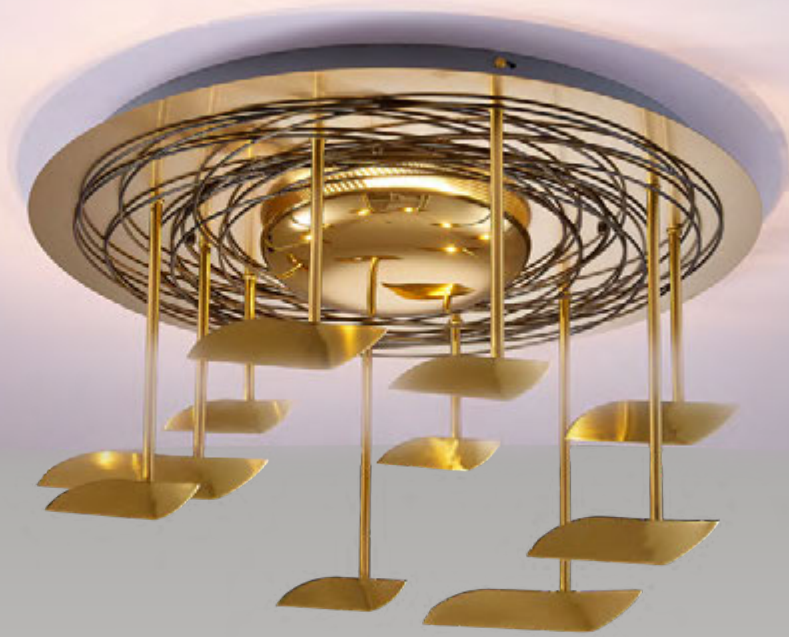

306

01468

20

18

Ceiling Light	123.01468.20.04
Diameter	60 cm
Height	25 cm
Material	Stainless Steel
Bulb holder	45W LED 3000K, 3600 Lm
Color	Gold plated
IP 20	

Wall Light	123.01468.18.04
Diameter	60 cm
Distance from wall	10 cm
Material	Stainless Steel
Bulb holder	20W LED 3000K, 1600 Lm
Color	Gold plated
IP 20	