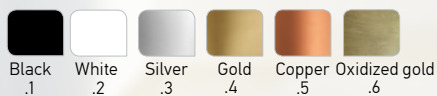

100.01365.07.color

Height  
Diameter

45 cm  
35 cm

Material  
Bulb holder  
Ball diameter  
Cable  
IP 20

Metal  
3xG9, LED  
12, 15, 20 cm  
120 cm

Available Colors  
(metallic parts)

05964

Pendant light	Diameter 15 cm	106.05964.04
Material		Metal with acrylic cover
Lighting Source		LED 6W 4200K, 480 Lm
Cable		120 cm
IP 20		
Color		Black