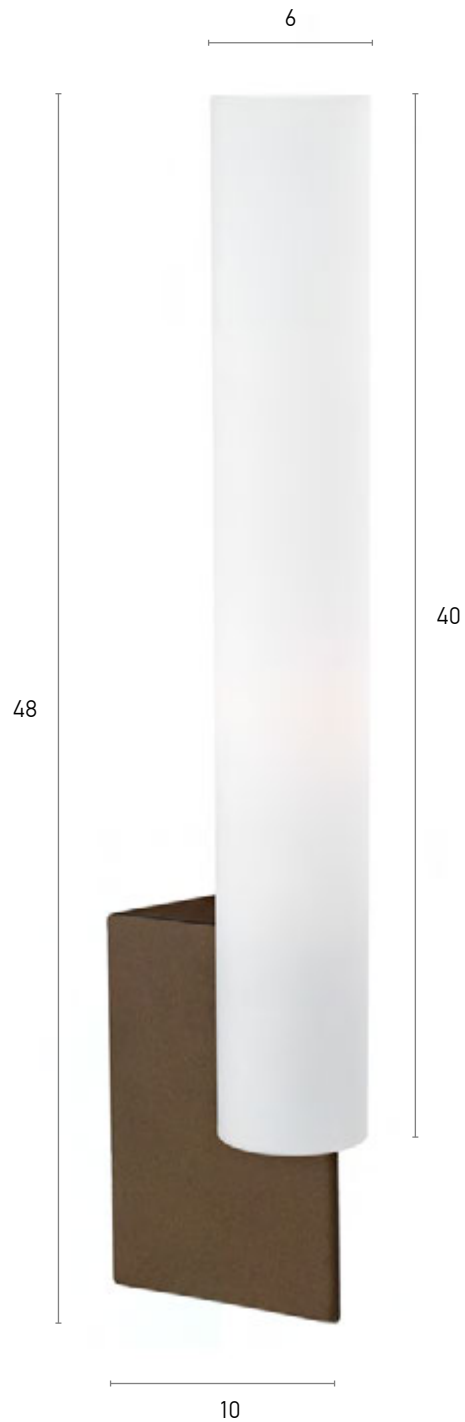

01170

Wall lamp

100.01170.18.color

Material
Bulb holder
IP 20

Glass
E14, LED

Available Colors

390