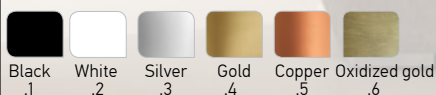

01328

Ceiling light with flower pot
Height 95 cm   Diameter 23 cm

100.01328.20.color

Material
Bulb holder
Ball diameter
IP 20

Metal
G9, LED
20 cm

Available Colors

60