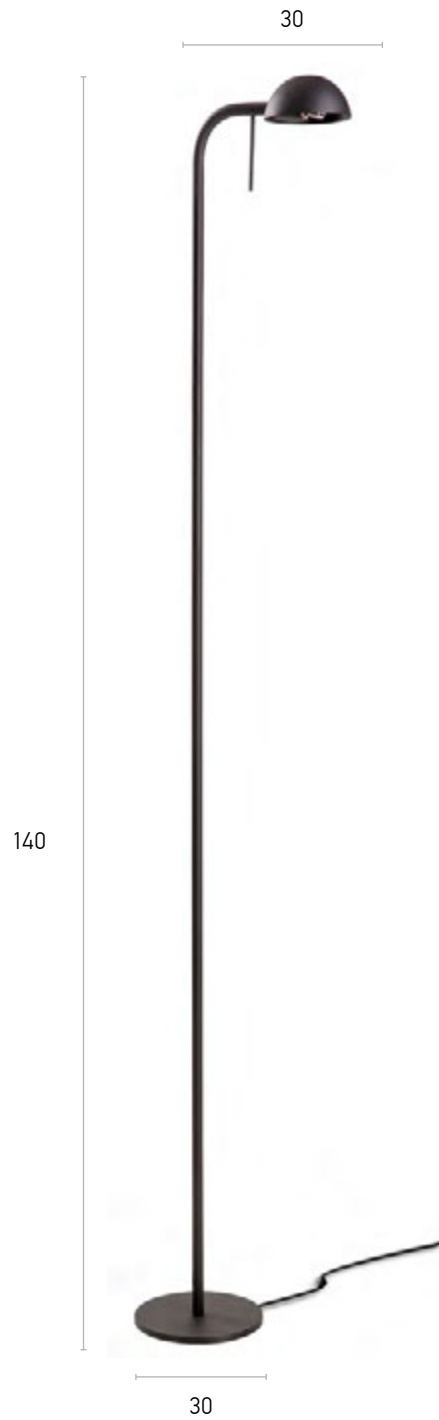

01362

Floor Light

100.01362.10.color

Material
Bulb holder
Cable
IP 20

Metal
G9 LED
150 cm

Available Colors

442