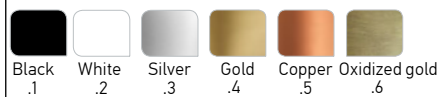

01351

Ceiling Light  
Led light-tube length 200 cm

100.01351.20.color

Material  
Lighting source  
IP 20

Metal  
20W LED 3000K, 1600 Lm

Available Colors

01330