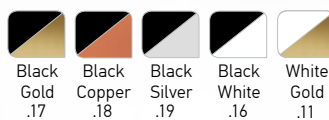

476

01140

Ceiling light Diameter 6 cm Height 35 cm  
Ceiling light Diameter 6 cm Height 25 cm

100.01140.17.color  
100.01140.05.color

Material  
Bulb holder  
IP 20

Aluminium  
GU10, LED

Available Colors

478