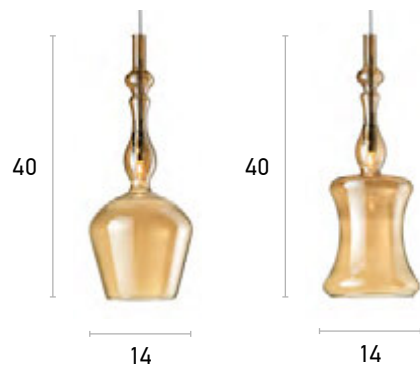

Glass  
E14, LED  
120 cm

Smoke, Clear  
.27 .29

01287  
02288

01287

02288

Pendant Light  
Pendant Light

100.01287.04.color  
100.02288.04.color

Material  
Bulb holder  
Cable  
IP 20  
Color

Glass  
G9, LED  
120 cm  
Smoke, Amber  
.27 .28

Available in

188

01005

Pendant Sphere Diameter 30 cm	104.01005.05
Pendant Sphere Diameter 40 cm	104.01005.06

Material of ball	Glass
Bulb holder	E27, LED
Cable	120 cm
IP 20	
Color	Transparent glass with black body

01080

Pendant light	Diameter 35 cm	Copper	118.01080.04C
Pendant light	Diameter 35 cm	Smoke	118.01080.04N

Material	Glass
Bulb holder	E27, LED
Cable	100 cm
IP 20	

01156

3 light pendant Diameter 30 cm  
3 light pendant Bar Length 70 cm  
4 light pendant Bar Length 85 cm  
5 light pendant Bar Length 100 cm  
6 light pendant Diameter 40 cm  
6 light pendant Bar Length 120 cm