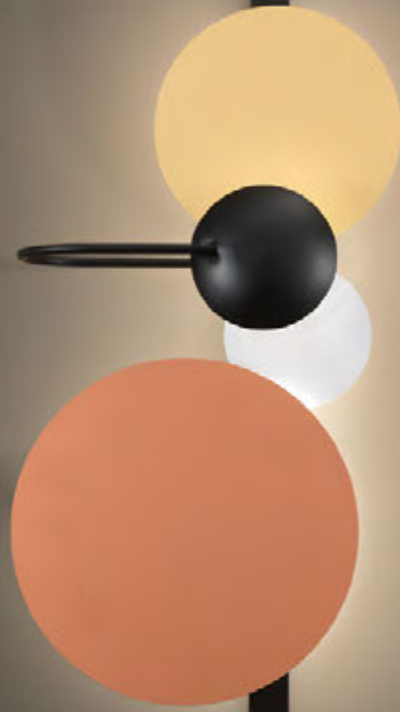

Wall lamp    Height 50 cm  
Distance from wall 6 cm

100.01320.18.color

Material  
Bulb holder  
Disk diameter  
IP 20

Metal  
Linestra (bulb included)  
25 cm

Available Colors

01285

Wall lamp 3.disks    Height 85 cm