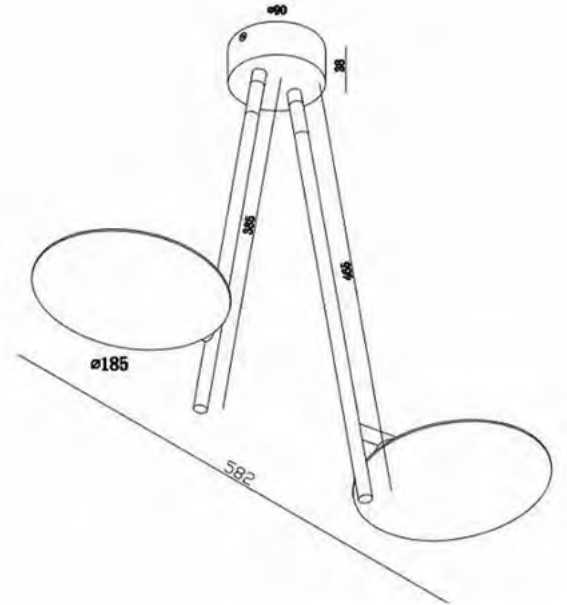

20

Ceiling Single Light - Black	123.01422.20.01	Ceiling 2 light - Black	123.01422.21.01
Height Width	42 cm 23 cm	Height Width	42 cm 58 cm
Material Lighting Source IP 20	Aluminium and Acrylic 9W LED 3000K, 900 Lm	Material Lighting Source IP 20	Aluminium and Acrylic 2x9W LED 3000K, 1800 Lm