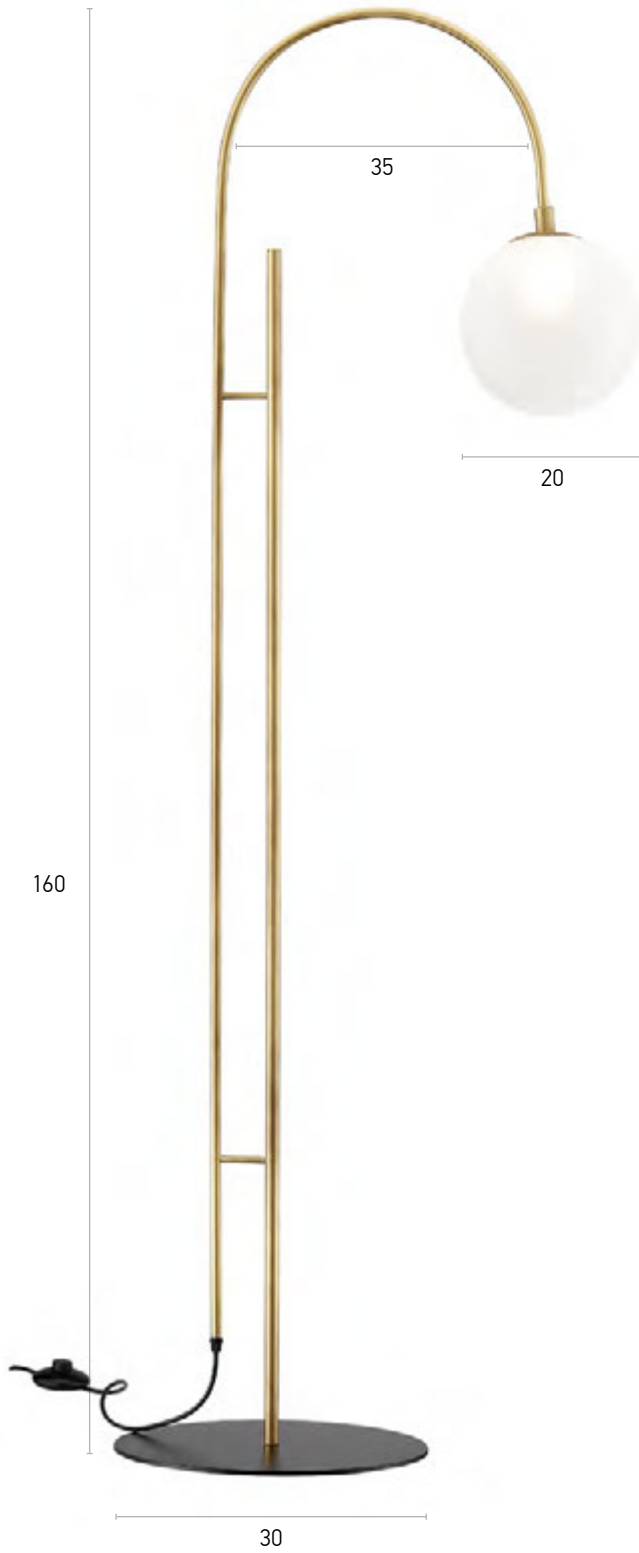

01256

Floor lamp

100.01256.10.color

Material
Bulb holder
Cable
IP 20

Metal
G9, LED
150 cm

Available Colors

446