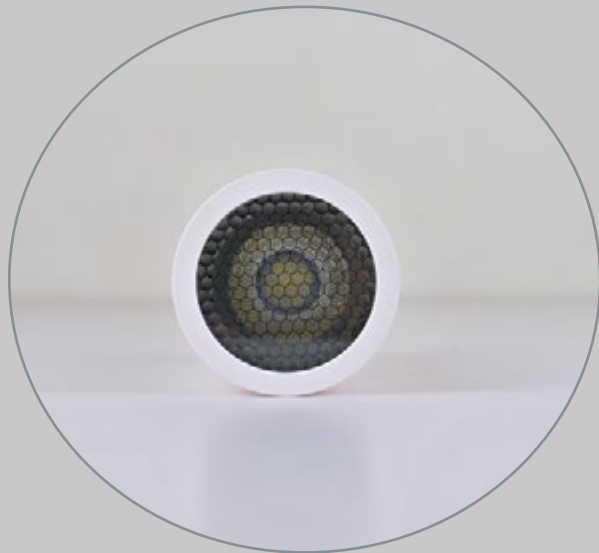

01401

Articulated Spotlight

100.01401.18.color

Height
Diameter

16 cm
6 cm

Material
Adjustable
Bulb holder
IP 44

Aluminum
360°
GU10 (Bulb not included)

Available Colors

472