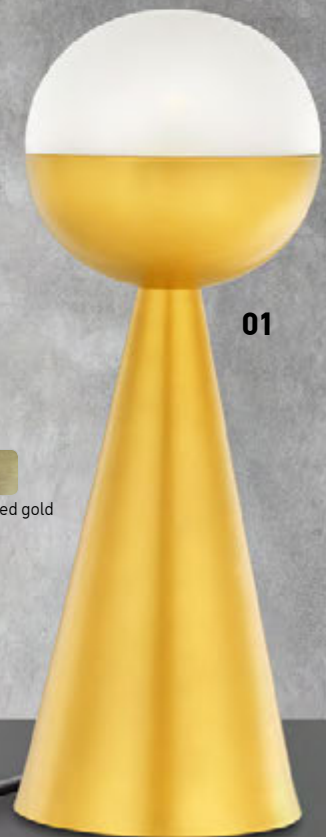

Ceiling light	Diameter 15 cm	Height 40 cm
Table lamp	Diameter 15 cm	Height 40 cm
	Cable length 100 cm	

100.01103.17.color
100.01103.01.color

Material
Bulb holder
IP 20

Aluminium, Glass
E27, LED

Available Colors

01