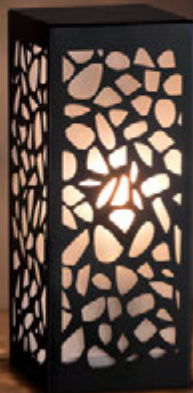

01322
01323
01324

01322