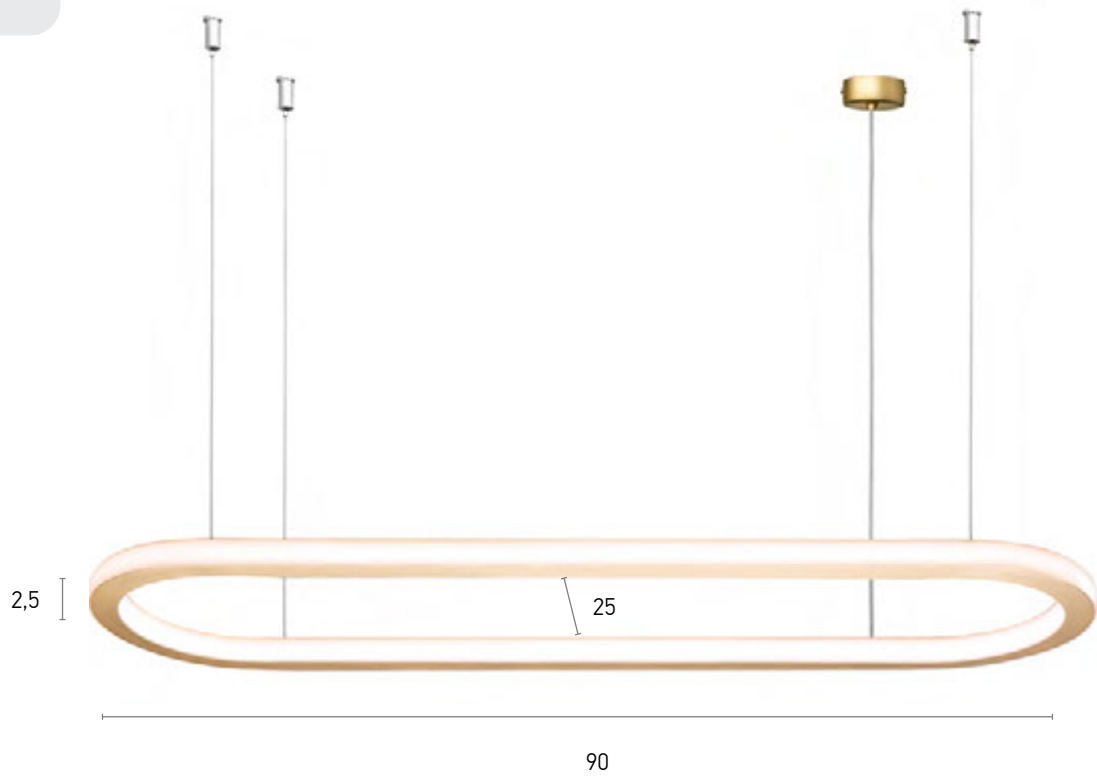

01370

Pendant Light.Oval
Lighting In and Out

100.01370.04.color

Material
Lighting source
Cable
IP 20

Aluminium
80W LED, 3000K 6400 Lm
120 cm

Available Colors