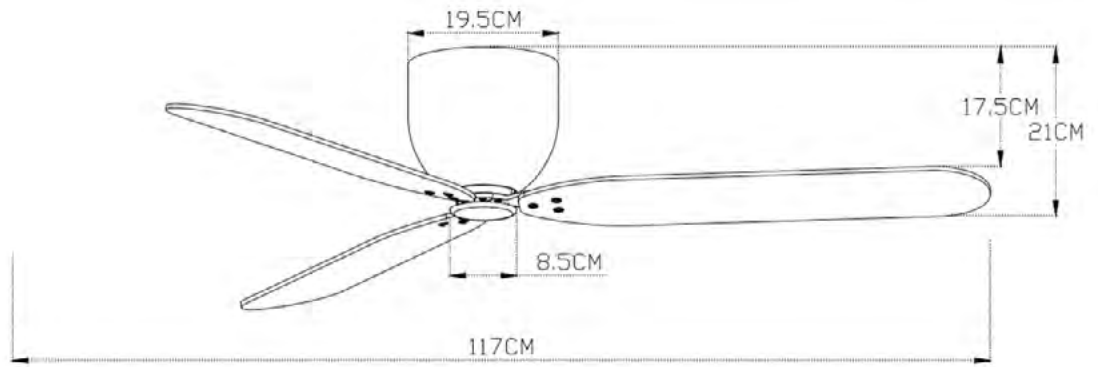

01413

Ceiling Fan "Wood"

610.01413.20.60

Material	Metal . Plywood, 3 ABS Blades
Lighting source	Without Light, 220.240V, 50Hz
Lighting color temperature	-
Motor Feature	DC Motor 30W, 6 Speeds
Cri	-
dB	40
Air Flow	152m³ min
Night Mode	Time Setting 1h/4h/8h
Special Features	- Summer & Winter Function - Black Finish
Warranty	10 Years for Motor, 2 Years for Structural
IP 20	
Color	Double Face: Black /Walnut Wood Blades (code 5053)

Remote included