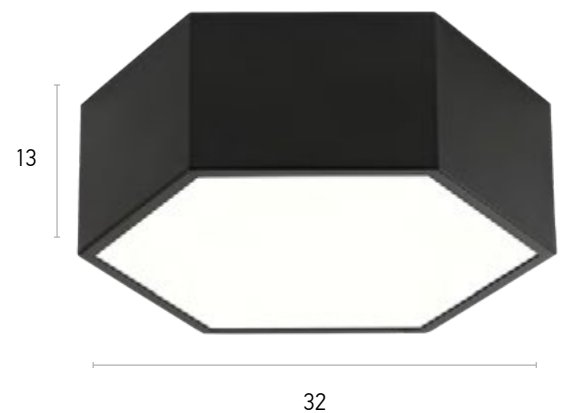

01298

20

201

21

211

Ceiling lamp

100.01298.20.color 10W LED 3000K, 920 Lm
100.01298.201.color 10W LED 3000K, 920 Lm
100.01298.21.color 15W LED 3000K, 1350 Lm
100.01298.211.color 15W LED 3000K, 1350 Lm

Material

Metal

IP 20

Available Colors