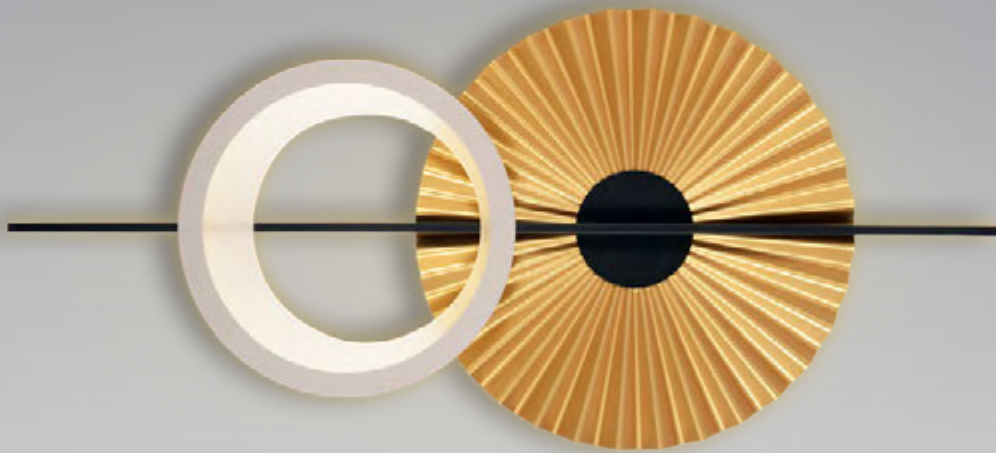

01434

Wall Light

123.01434.18

Length
Height
Distance from wall

100 cm
45 cm
6 cm

Material
Lighting Source
Color
IP 20

Metal and Acrylic
20W 24V LED 3000K, 5200 Lm
As picture