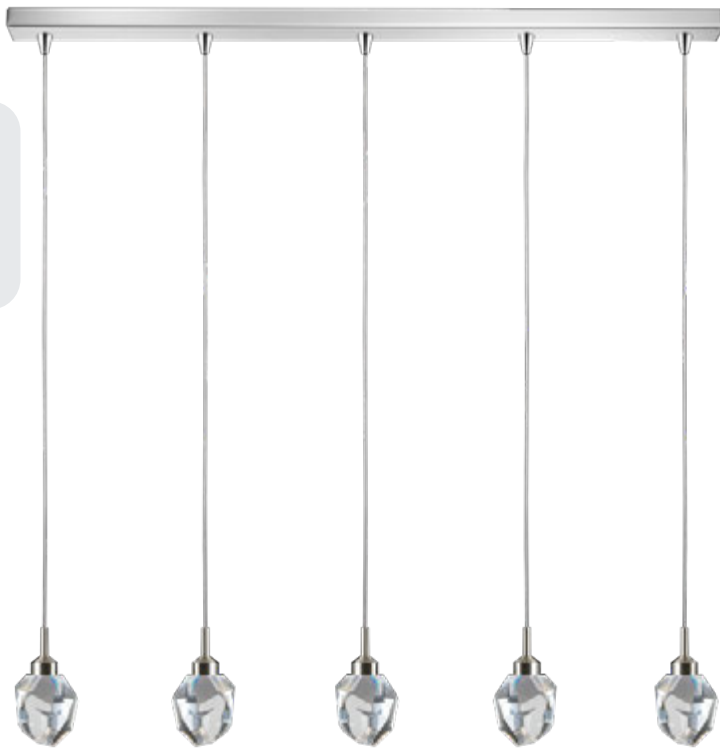

199.06001.16 Diameter 60 cm 6 lights

199.08001.16 Diameter 60 cm 8 lights

199.12001.16 Diameter 60 cm 12 lights

### Available colors:

Any other size or color under request

01464

Pendant light  
3 light Diameter 30 cm  
3 light Bar Length 70 cm  
4 light Bar Length 85 cm  
5 light Bar Length 100 cm  
6 light Diameter 40 cm