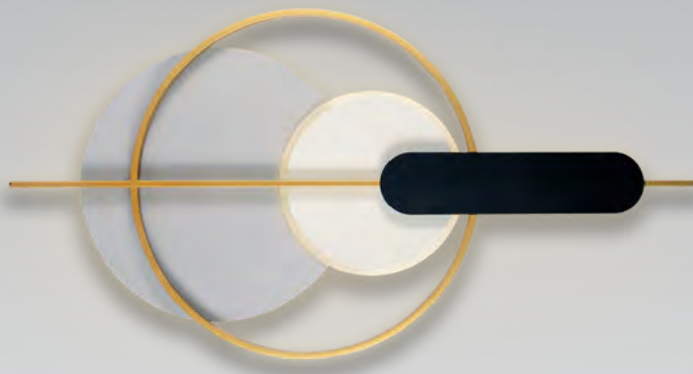

18

Wall Light Length 80 cm
Wall Light Length 100 cm

123.01435.17
123.01435.18

Height
Distance from wall

50 cm
6 cm

Material
Lighting Source
Color
IP 20

Metal and Acrylic
18W 24V LED 3000K, 4700 Lm
As picture