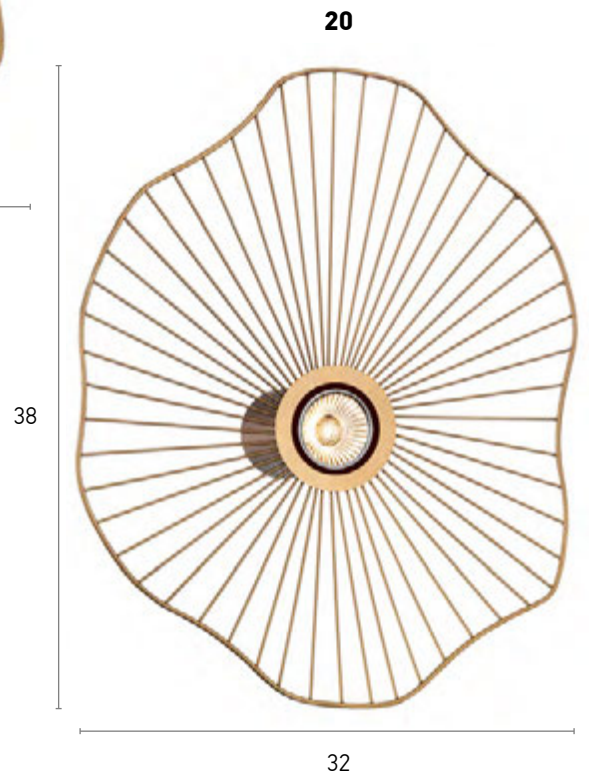

59 cm  
24 cm  
15 cm

Height  
Width  
Distance from wall

80 cm  
32,5 cm  
15 cm

Material  
Bulb holder  
Ball diameter  
Color  
IP 20

Metal and Glass  
G9, LED  
12 cm  
Gold

310

18

01163