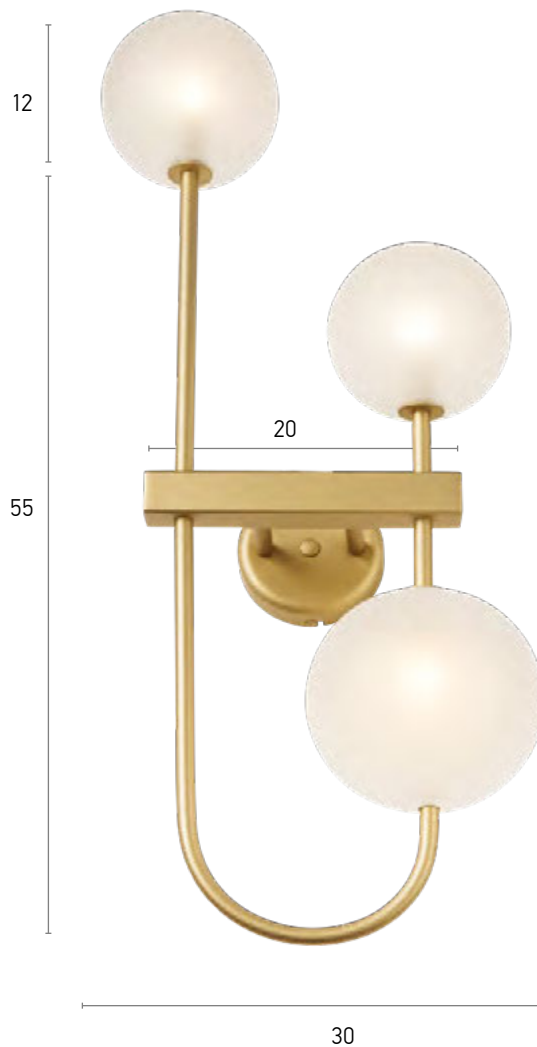

01229

Wall lamp  
Height 75 cm    Width 20 cm

100.01229.18.color

Material  
Bulb holder  
IP 20

Metal  
E27, LED

Available Colors

01207

18

332

Wall lamp  
Height 105 cm

Width 25 cm

100.01207.18.color  
100.01207.19.color

Material  
Bulb holder  
Ball diameter  
IP 20

Metal  
G9, LED  
12 cm

Available Colors

01481

Wall Light

100.01481.18.color

Material  
Distance from wall  
Bulb holder  
Ball diameter  
IP 20

Metal  
22,5 cm  
3xG9, LED  
2x12 and 1x15 cm

Available Colors

01349

Wall 3.light

100.01349.17.color

Material  
Bulb holder  
Ball diameter  
Distance from wall  
IP 20

Metal  
3xG9 LED  
12 cm  
15 cm

Available Colors

336

01258

Wall lamp  
Height 50 cm Width 4 cm  
Distance from wall 8.5 cm

100.01258.18.color