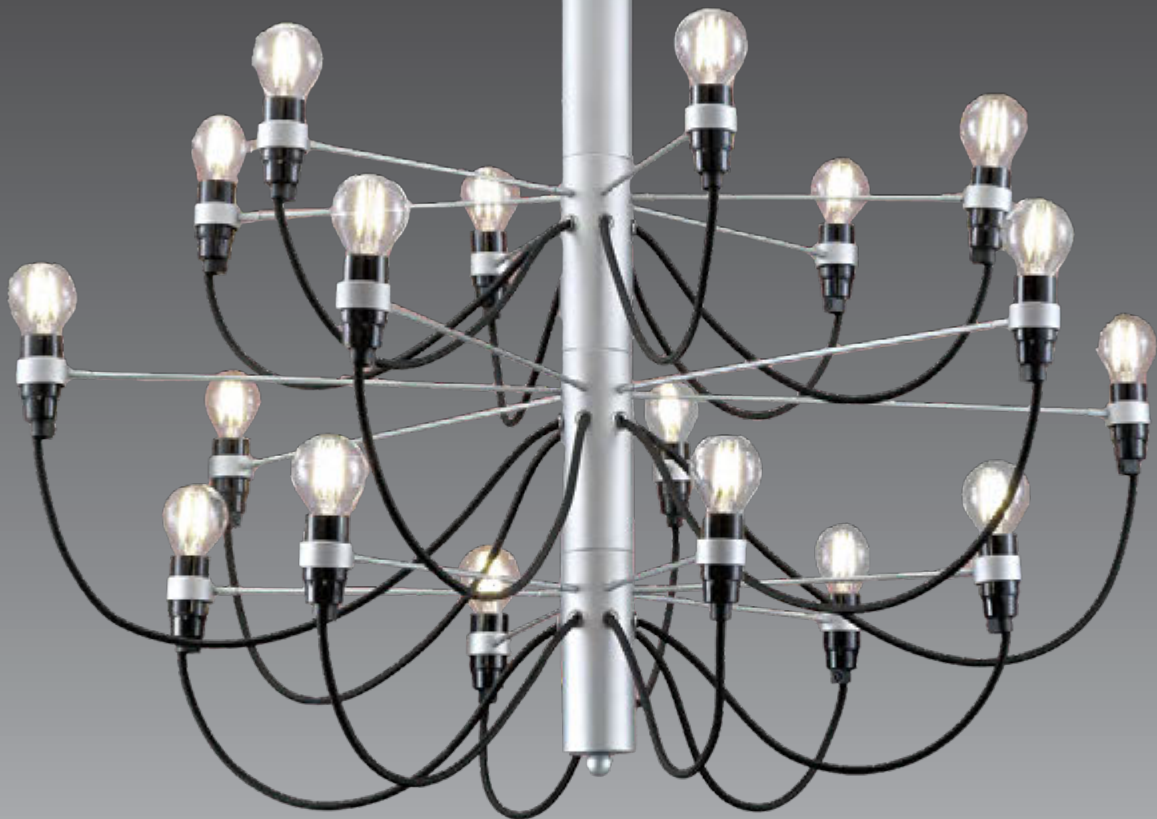

100.01069.04

Diameter 90 cm  
Height 70 cm

Material  
Lighting Source  
Cable  
IP 20  
Color

Metal  
1W 3000K LED, 45W total  
120 cm

Copper

01168

30

18 Light Pendant Diameter 65 cm Height 50 cm  
30 Light Pendant Diameter 80 cm Height 80 cm