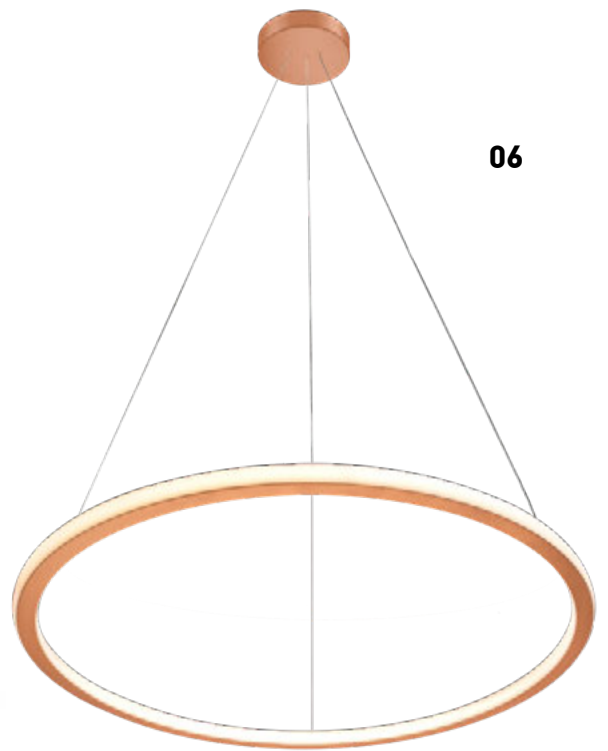

06

04

03

2.5 cm

Pendant Circle

Lighting In and Out

Single Diameter 40 cm	32 W LED, 3000K,	2550 Lm
Single Diameter 60 cm	46 W LED, 3000K,	3680 Lm
Single Diameter 80 cm	60 W LED, 3000K,	4800 Lm
Single Diameter 100 cm	76 W LED, 3000K,	6080 Lm
Single Diameter 120 cm	90 W LED, 3000K,	7200 Lm
Single Diameter 140 cm	110 W LED, 3000K,	6080 Lm
Set 40 60 80	138 W LED, 3000K,	8800 Lm
Set horizontal 40 60 80	138 W LED, 3000K,	11000 Lm
Double 40+60	80 W LED, 3000K,	6400 Lm
Double 60+80	108 W LED, 3000K,	8650 Lm