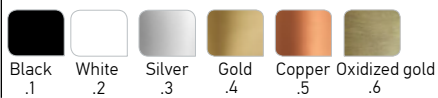

Available in

01253

Pendant light

100.01253.04.color

Material  
Bulb holder  
Cable  
IP 20

Metal  
2xG9, LED  
120 cm

Available Colors

80