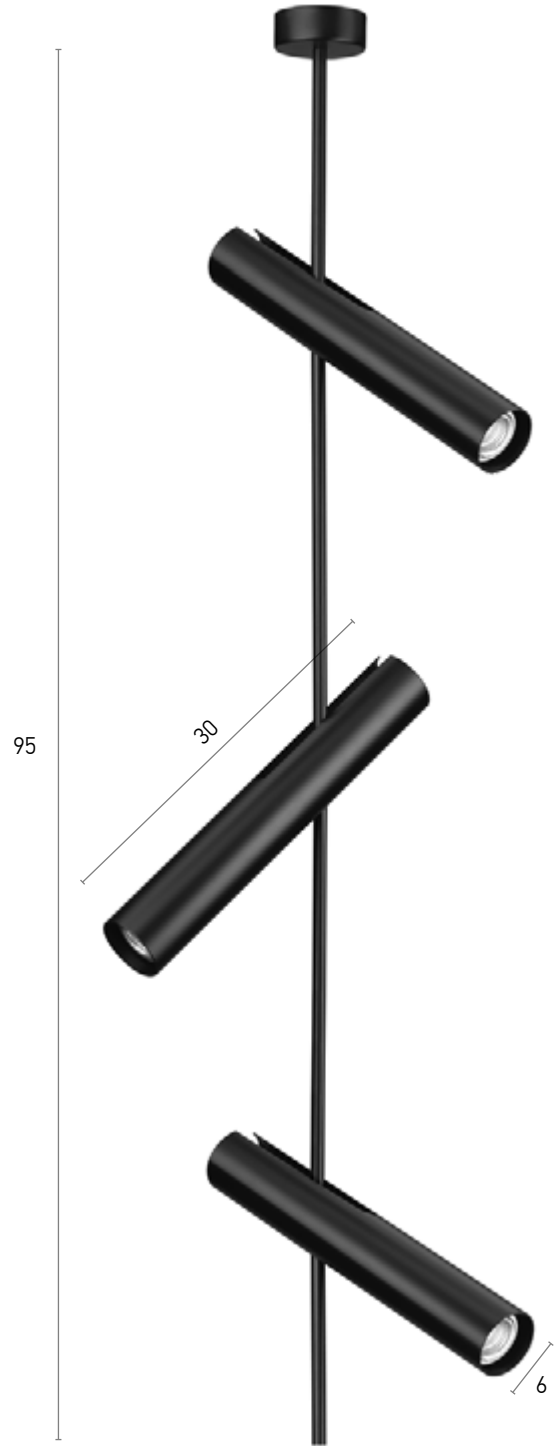

95

30

6

2 Ceiling light
3 Ceiling light

100.01226.21.color
100.01226.22.color

Material
Bulb holder
IP 20

Metal
GU10, LED

Available Colors

464