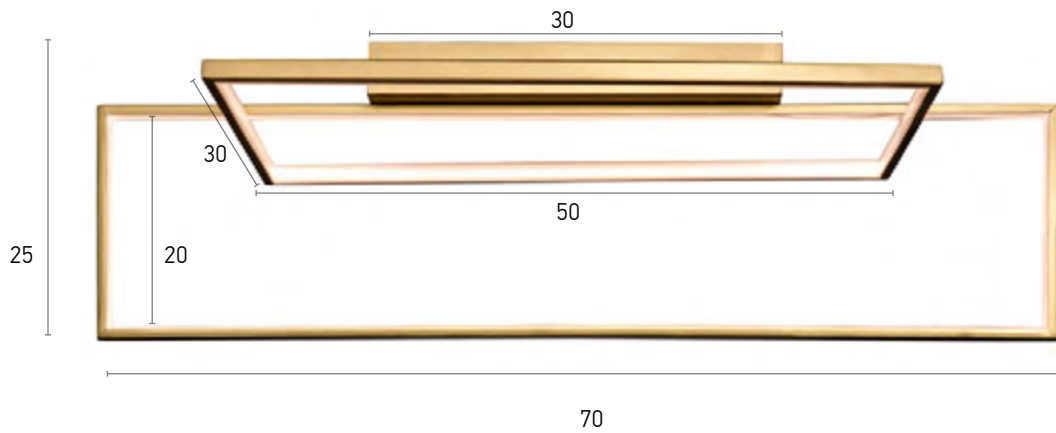

01355

Ceiling Light

100.01355.20.color

Material
Lighting source
IP 20

Aluminium
70W LED, 3000K 5600 Lm

Available Colors