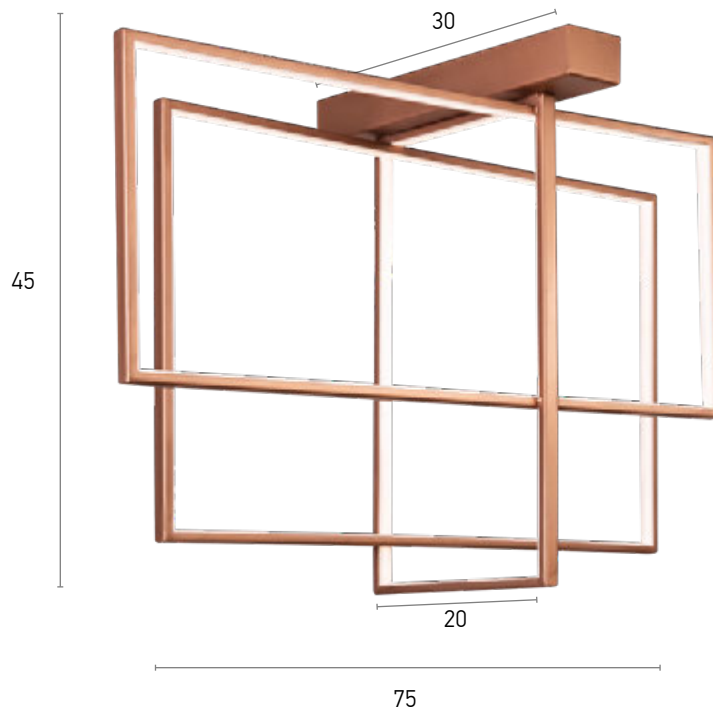

01354

Ceiling Light

100.01354.20.color

Material
Lighting source
IP 20

Aluminium
95W LED, 3000K 8000 Lm

Available Colors