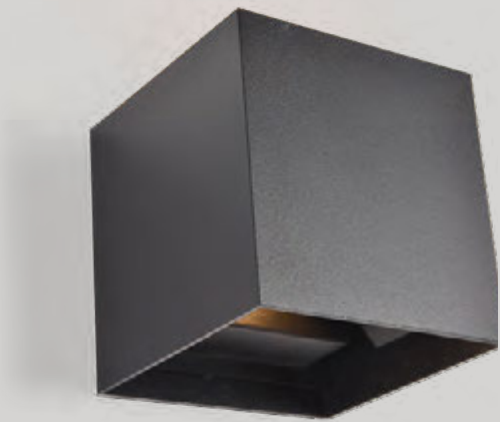

01439

Outdoor Wall Light up.down
Adjustable Lighting beam angle

350.01439.17.01

Height
Width
Distance from wall

10 cm
10 cm
10 cm

Material
Lighting Source
Color
IP 54

Aluminum
2x3W LED 3000K, 2x240 Lm
Black