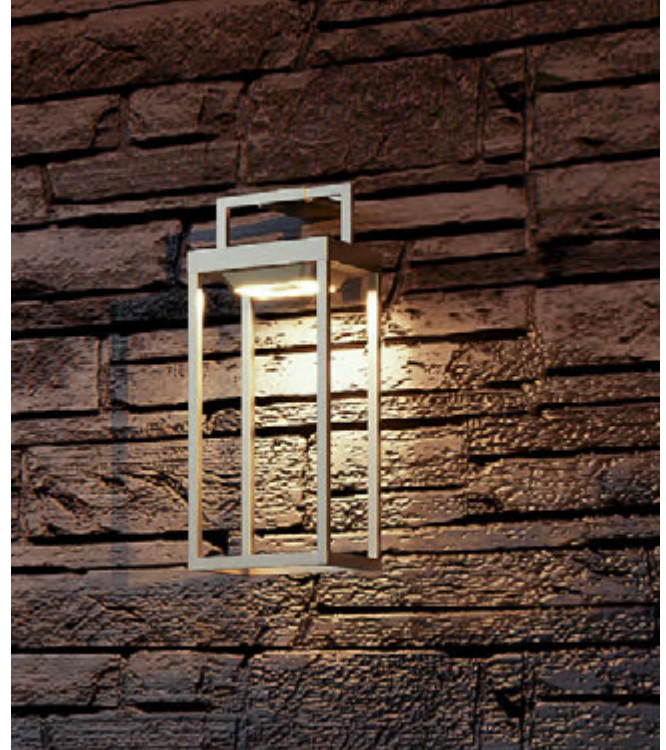

538

01470

Wall Light accessory  
(Included)

11

10

Outdoor Solar Floor/Wall Light  
Height 31,5 cm  
Height 39,2 cm

350.01470.10.01  
350.01470.11.01

Length  
Width