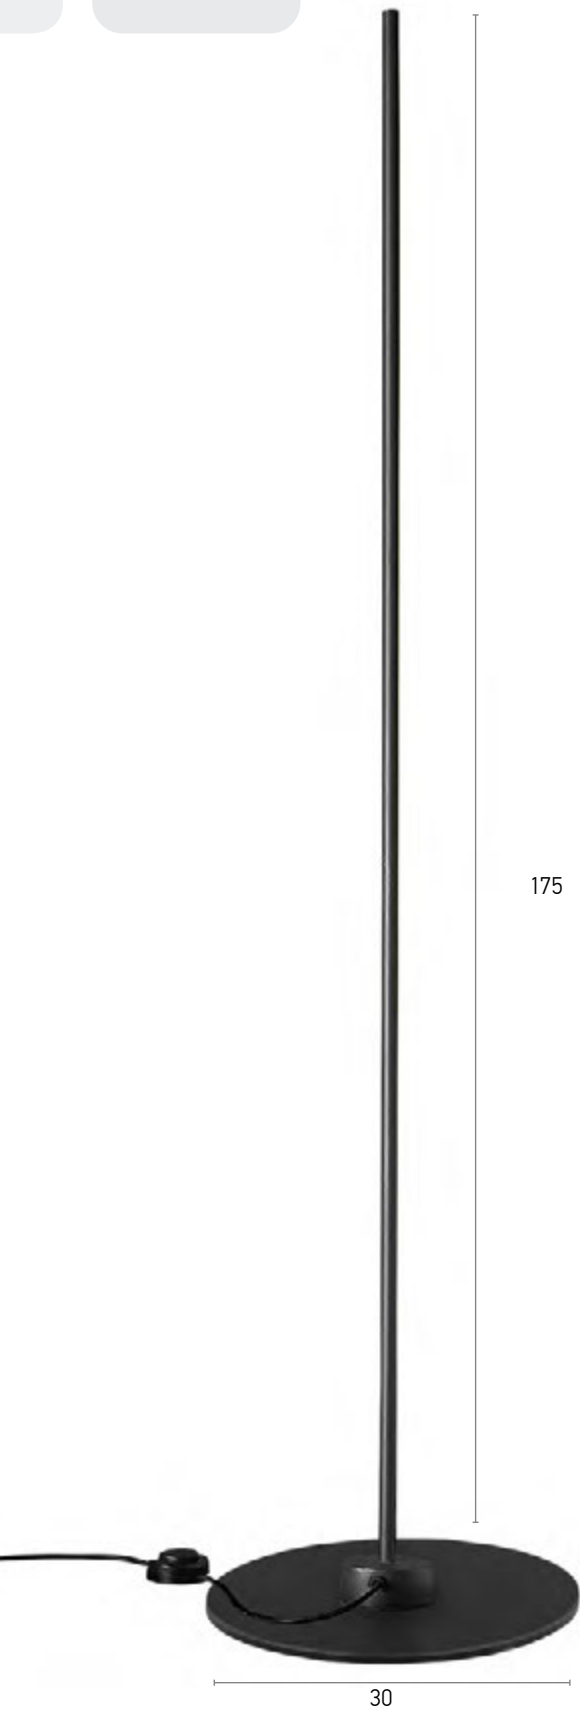

01196

175

30

Floor lamp

100.01196.10.color

Material
Lighting Source
Cable
IP 20

Metal
30W 3000K, LED, 2700 Lm
150 cm

Available Colors

450