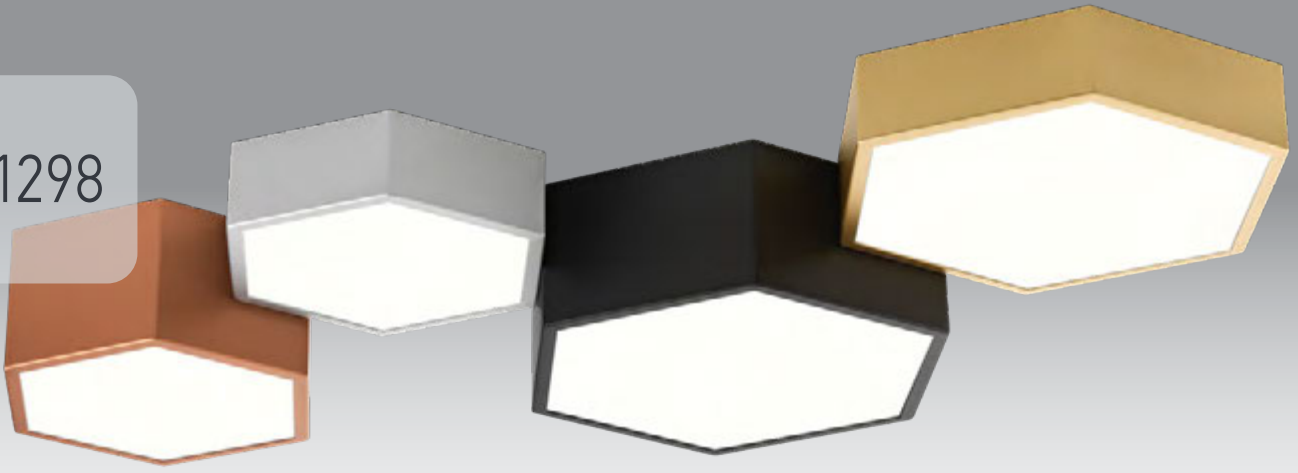

01298

20

201

21

211

Ceiling lamp

100.01298.20.color 10W LED 3000K, 920 Lm
100.01298.201.color 10W LED 3000K, 920 Lm
100.01298.21.color 15W LED 3000K, 1350 Lm
100.01298.211.color 15W LED 3000K, 1350 Lm

Material

Metal

IP 20

Available Colors