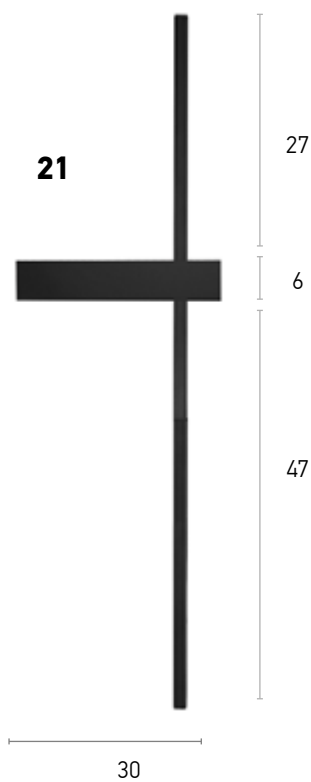

01236

Wall lamp  
Height 180 cm    Width 75 cm

100.01236.19.color

Material  
Bulb holder  
IP 20

Metal  
GU10, LED

Available Colors

479

01326