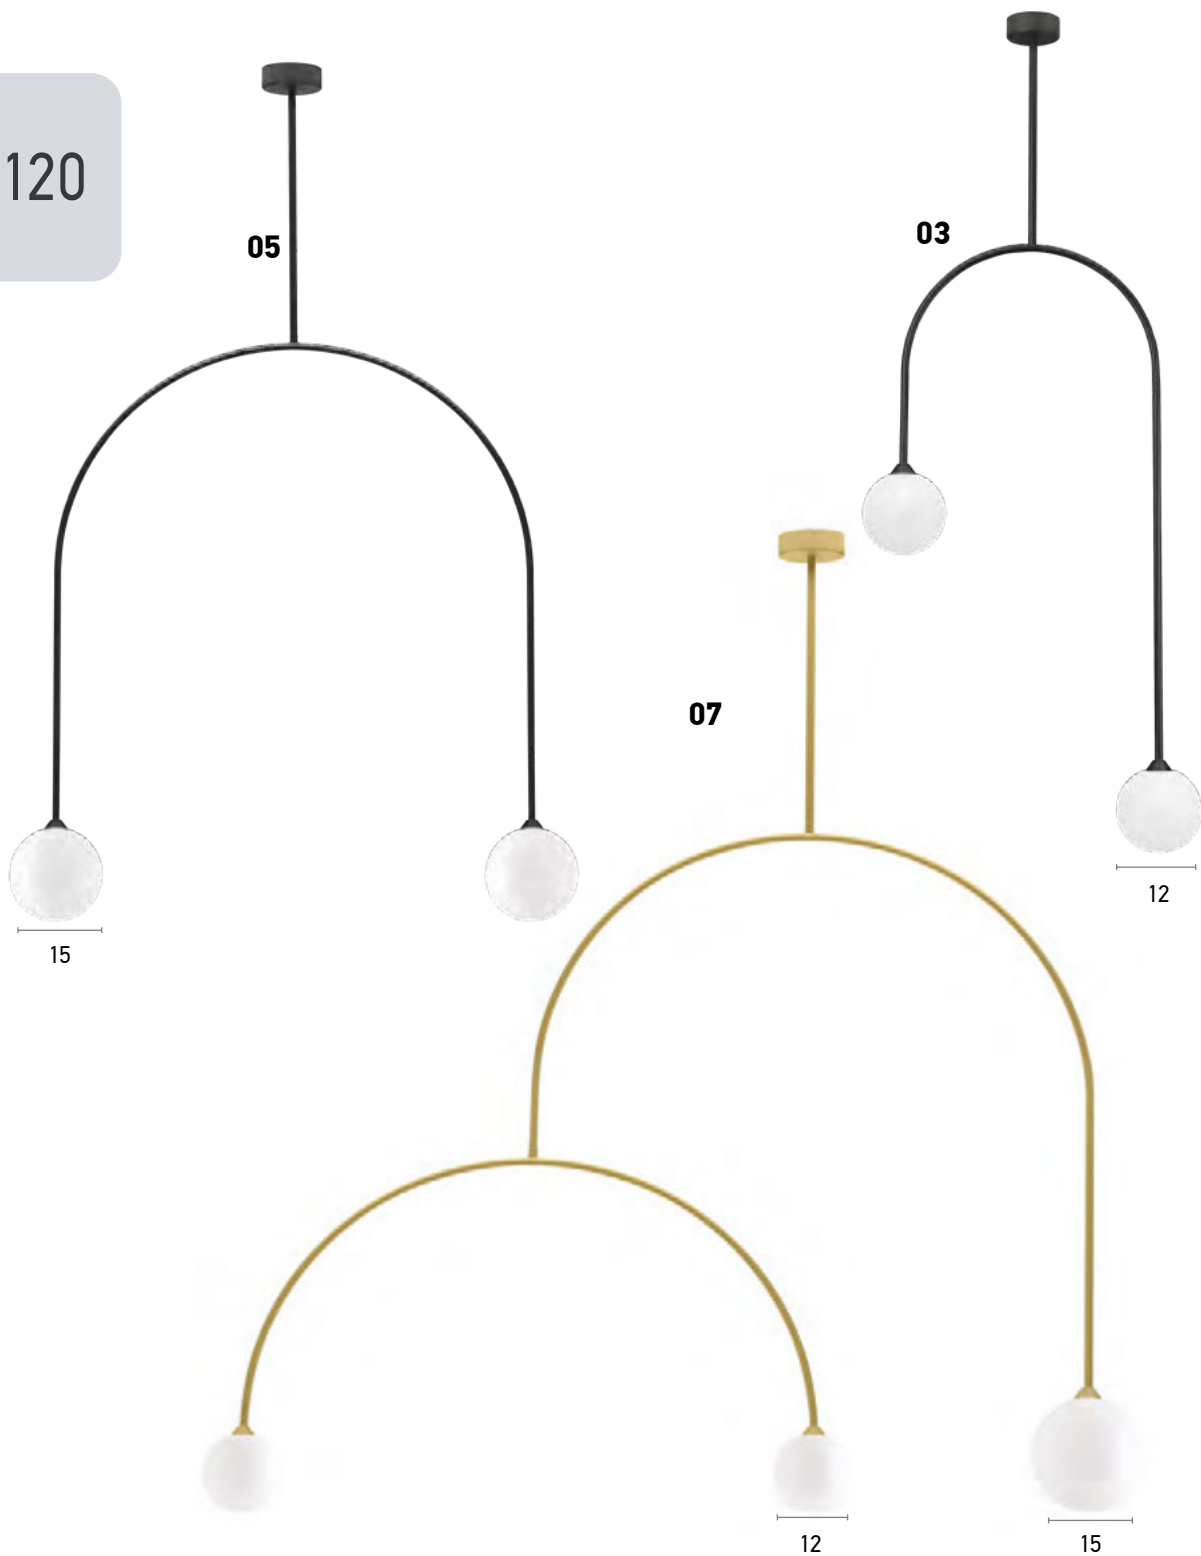

01272

Ceiling 5 Light  
Height 80 cm    Width 80 cm

100.01272.22.color

Material  
Bulb holder  
Ball diameter  
IP 20

Metal  
5xG9, LED  
15 cm

Available Colors

01273

Ceiling 3 Light

100.01273.22.color

Material  
Bulb holder  
IP 20

Metal  
3xG9, LED

Available Colors

01274

Ceiling 3 Light

100.01274.22.color

Material  
Bulb holder  
Ball diameter  
IP 20

Metal  
3xG9, LED  
15 and 12 cm

Available Colors

01120

2 light pendant	Length 38 cm	Height 110 cm
2 light pendant	Length 80 cm	Height 120 cm
3 light pendant	Length 120 cm	Height 120 cm
4 light pendant	Length 200 cm	Height 120 cm