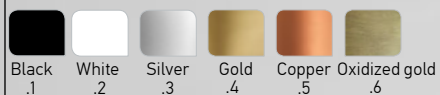

Available Colors

61

01267

Wall lamp with flower pot  
Length 85 cm      Bar height 14 cm

100.01267.19.color

Material  
Bulb holder  
Ball diameter  
IP 20

Metal  
G9, LED  
20 cm

Available Colors