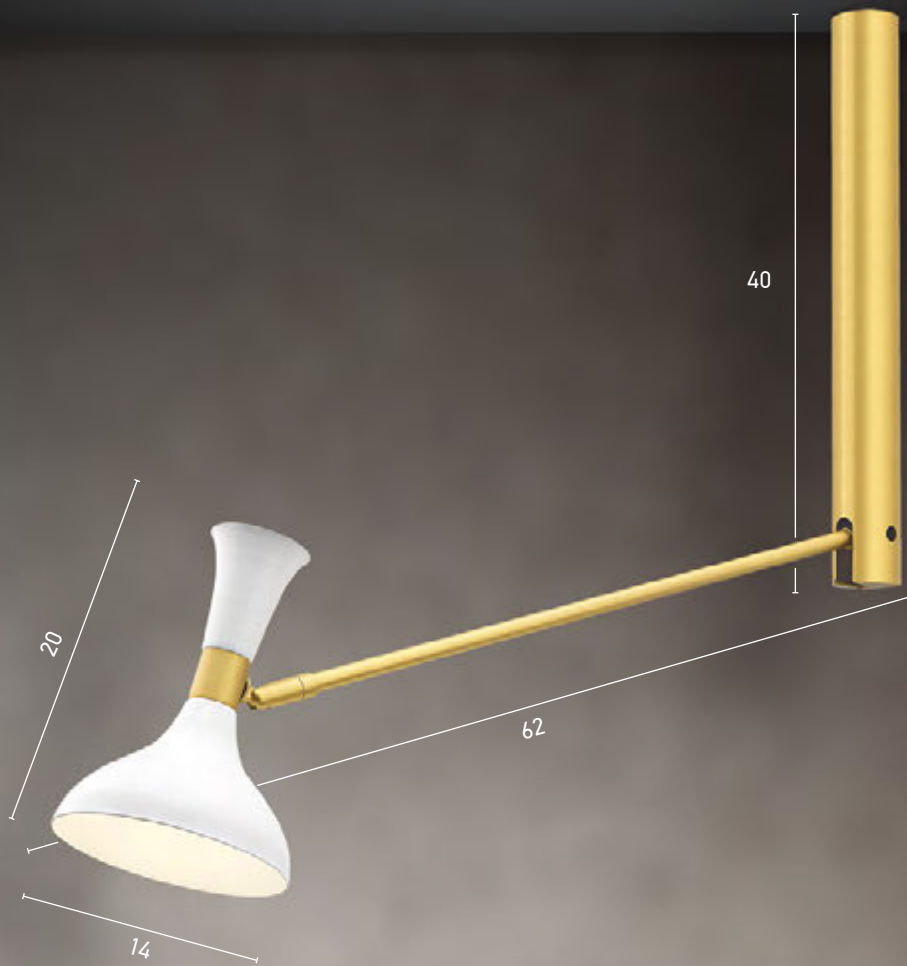

01172

Ceiling light

100.01172.20.color

Material
Bulb holder
IP 20

Metal
G9, LED

Available Colors