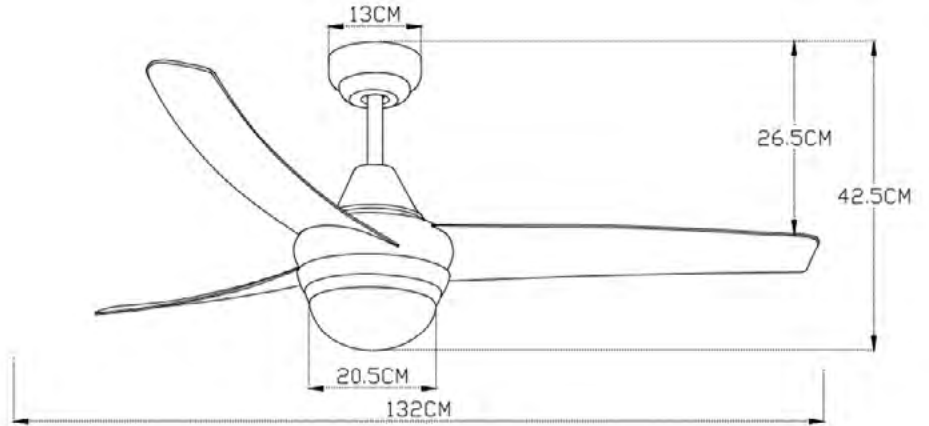

*Remote included*

Black  
.01

White  
.02

Satin Nickel Finish / Pine Wood Blades  
.62

01416

Ceiling Fan Lighting

**610.01416.20.color**

Material	Metal . Glass . 3 ABS Blades
Lighting source	18W, 220.240V, 50Hz, LED, 1764 Lm
Lighting color temperature	3000K, 4000K, 5000K
Motor Feature	DC Motor 31W, 6 Speeds
Cri	90
dB	42
Air Flow	165m <sup>3</sup> min
Night Mode	Time Setting 1h/4h/8h
Special Features	- 2 Down Rods: 15cm & 25cm - Summer & Winter Function
Warranty	10 Years for Motor, 2 Years for Structural
IP 20	