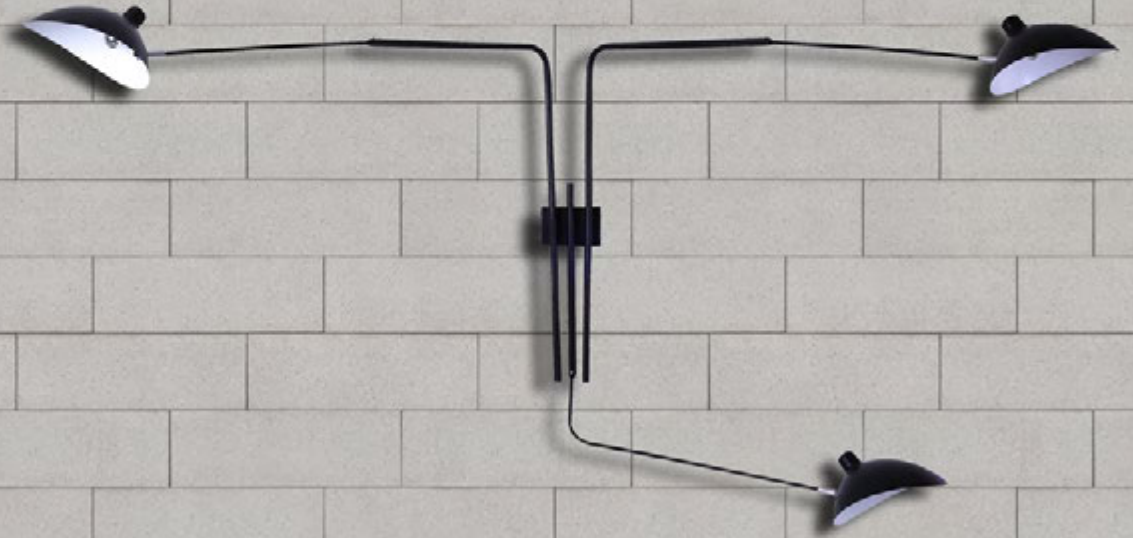

Material  
Bulb holder  
IP 44

Aluminum & Acrylic  
2xG9, LED

Available Colors

316

01012

3 light ceiling light	Diameter 160 cm	Height 55 cm	104.01012.08
Wall lamp	Width 180 cm	Height 110 cm	104.01012.19
Material			Metal
Bulb holder			E27, LED
IP 20			
Color			Black