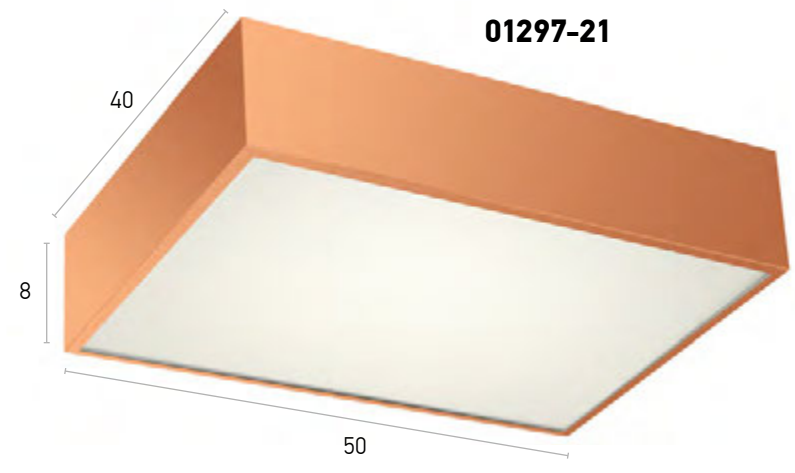

01376
01297

Ceiling lamp	100.01376.20.color	8W LED 3000K, 650 Lm
Ceiling lamp	100.01297.20.color	25W LED 3000K, 2300 Lm
Ceiling lamp	100.01297.21.color	36W LED 3000K, 3300 Lm
Material IP 20	Metal, Acrylic	
Available Colors	 Black .1 White .2 Silver .3 Gold .4 Copper .5 Oxidized gold .6