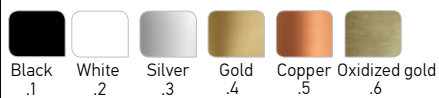

Ceiling light
Ceiling light

100.01180.20.color 25W LED 3000K, 2300 Lm
100.01180.21.color 36W LED 3000K, 3300 Lm

Material
IP 20

Metal

Available Colors