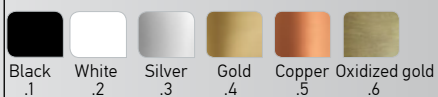

Outdoor Wall Light

100.01484.18.color

Material
Lighting source
IP 54

Metal
5W LED 3000K, 400 Lm

Available Colors