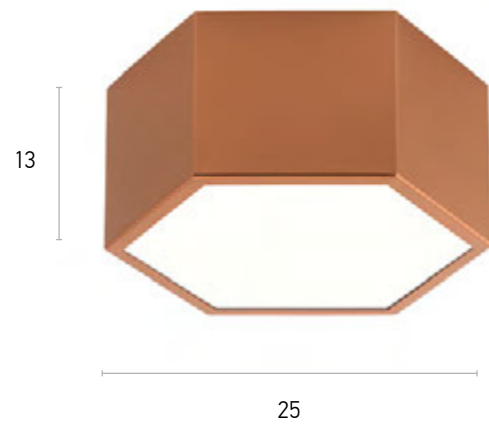

01298

20

201

21

211

Ceiling lamp

100.01298.20.color 10W LED 3000K, 920 Lm
100.01298.201.color 10W LED 3000K, 920 Lm
100.01298.21.color 15W LED 3000K, 1350 Lm
100.01298.211.color 15W LED 3000K, 1350 Lm

Material

Metal

IP 20

Available Colors