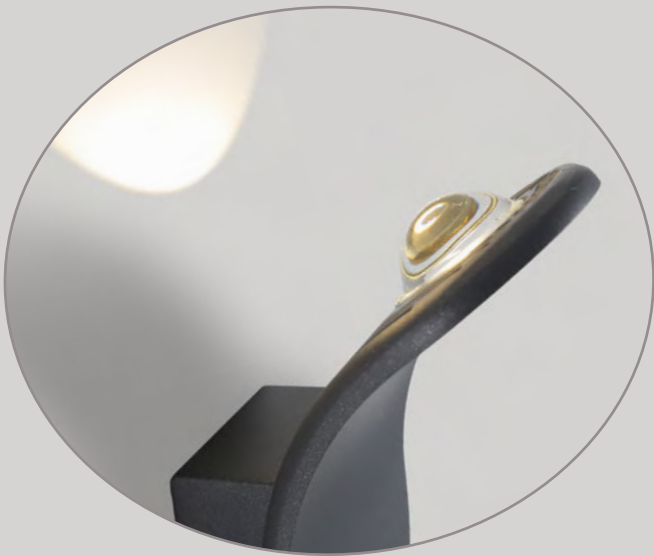

01457

Outdoor Wall Light . Sand White
Outdoor Wall Light . Sand Grey

350.01457.17.02
350.01457.17.07

Height
Width
Distance from wall

17 cm
10 cm
12 cm

Material
Lighting Source
IP 54

Aluminium
12W LED 3000K, 960 Lm

522