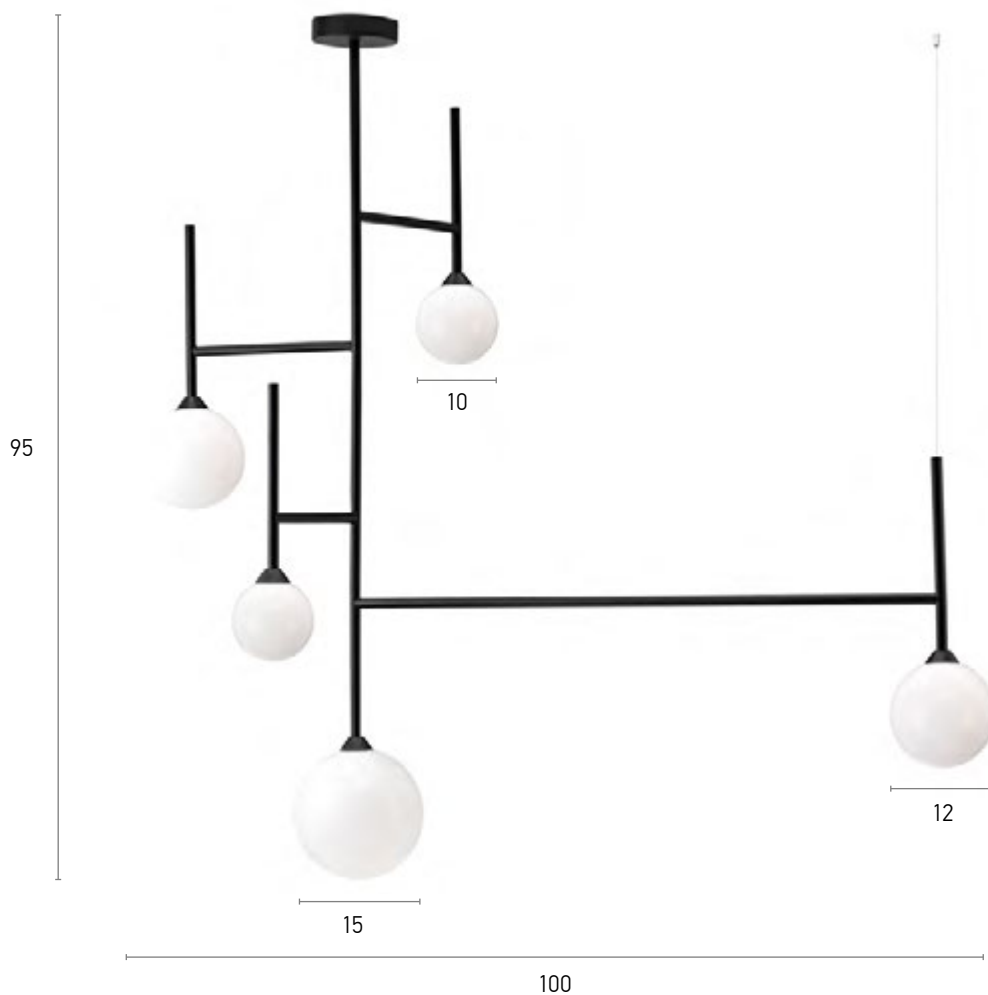

01068

10 lights Pendant Diameter 100 cm Height 80 cm  
15 lights Pendant Diameter 100 cm Height 120 cm

114.01068.04  
114.01068.05

Material  
Bulb holder  
IP 20  
Color

Metal  
E27, LED  
  
Black

05

01227

6 light Pendant

123.01227.13

Material  
Lighting Source

Metal  
6xGU10 & 20W, 12V LED 3000K, 2400 Lm  
(Bulbs included)

Cable  
IP 20  
Color

120 cm  
Black-Copper

01205

5 light Pendant

100.01205.12.color

Material  
Bulb holder  
IP 20

Metal, Glass ball  
5xG9, LED

Available Colors

01219

6 light Pendant

Width 150 cm

Height 120 cm

100.01219.13.color

Material  
Bulb holder  
IP 20

Metal, Glass ball  
6xG9, LED

Available Colors

01328

Ceiling light with flower pot  
Height 95 cm    Diameter 23 cm

100.01328.20.color

Material  
Bulb holder  
Ball diameter  
IP 20