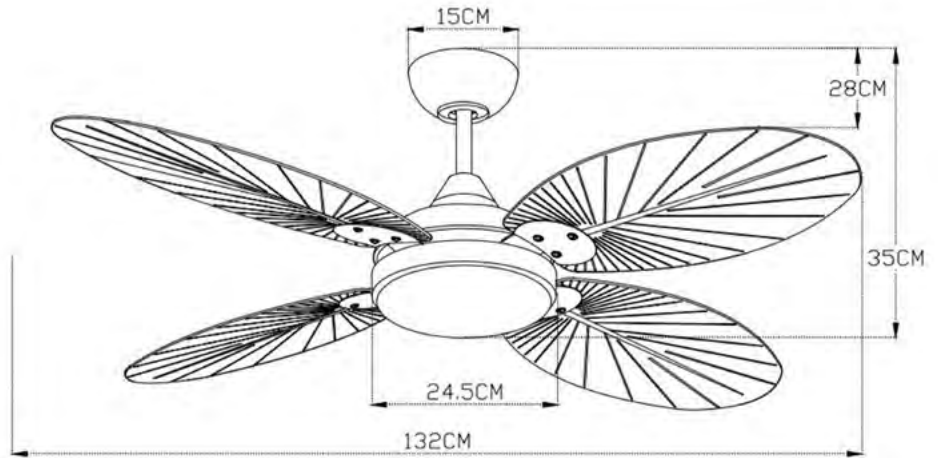

01412

Ceiling Fan Lighting "Leaf"

**610.01412.20.60**

Material	Metal . Glass . 4 ABS Blades
Lighting source	24W, 220.240V, 50Hz LED, 2352 Lm
Lighting color temperature	3000K, 4000K, 5000K
Motor Feature	DC Motor 31W, 6 Speeds
Cri	90
dB	42
Air Flow	168m <sup>3</sup> min
Night Mode	Time Setting 1h/4h/8h
Special Features	- 2 Down Rods 15cm & 25cm - Summer & Winter Function - ORB Finish
Warranty	10 Years for Motor, 2 Years for Structural
IP 20	
Color	ORB ( <i>Oil Rubbed Bronze</i> ) ABS Blades