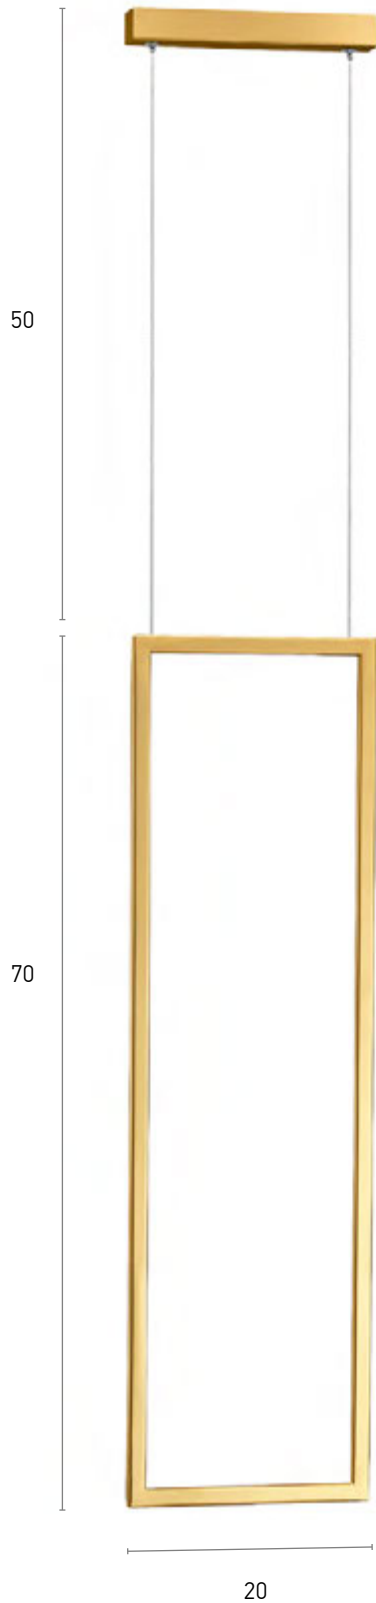

Pendant Light.Oval  
Lighting In

100.01391.04.color

Material  
Lighting source  
Cable  
IP 20

Aluminium  
40W LED, 3000K 3200 Lm  
120 cm

Available Colors

01200

Ceiling Light

100.01200.22.color