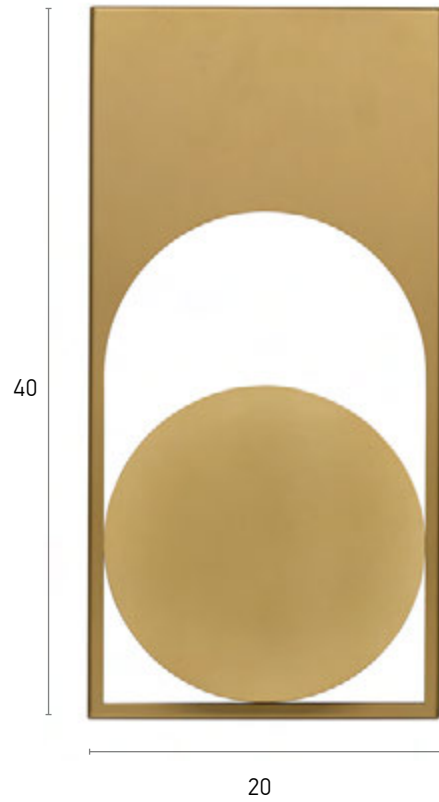

01478

Wall Light

100.01478.18.color

Material
Distance from wall
Bulb holder
IP 20

Metal
6 cm
2xG9, LED

Available Colors

376