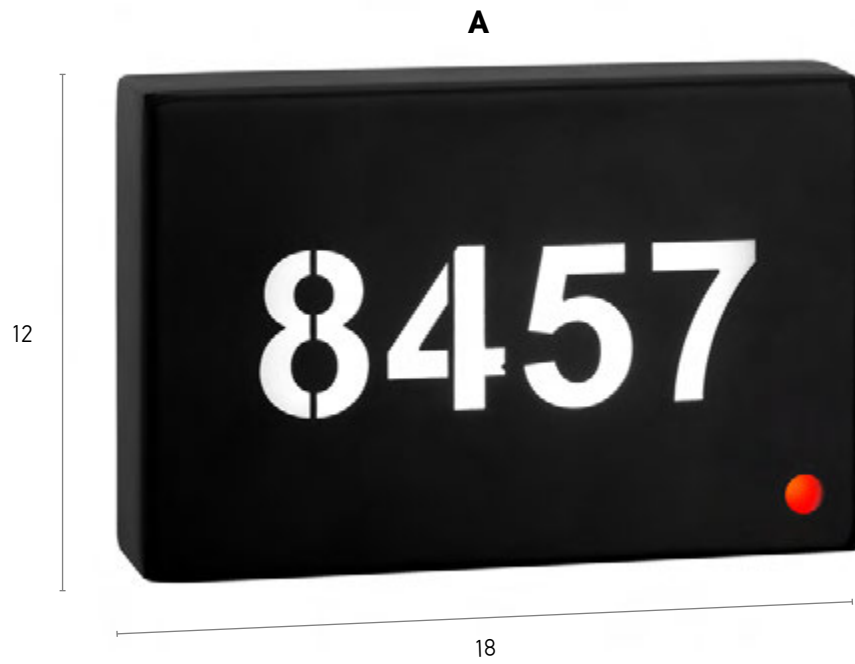

01178

Room Numbering Light

100.01178.18.color

Material
Lighting Source
IP 20

Metal
5W LED 3000K, 400 Lm

Available Colors

488