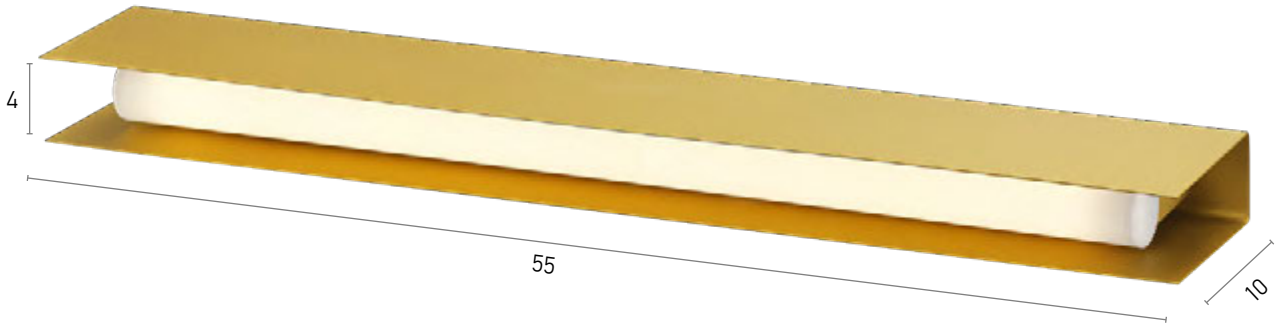

Wall lamp

100.01174.18.color
100.01174.19.color

Material
Bulb holder
IP 20

Metal
Linestra (bulb included)

Available Colors