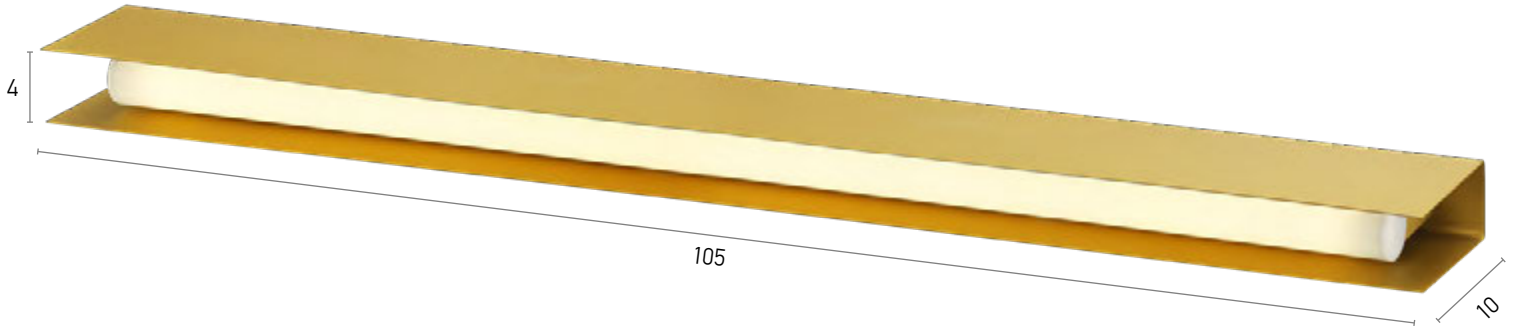

01174

19

18

Wall lamp

100.01174.18.color
100.01174.19.color

Material
Bulb holder
IP 20

Metal
Linestra (bulb included)

Available Colors