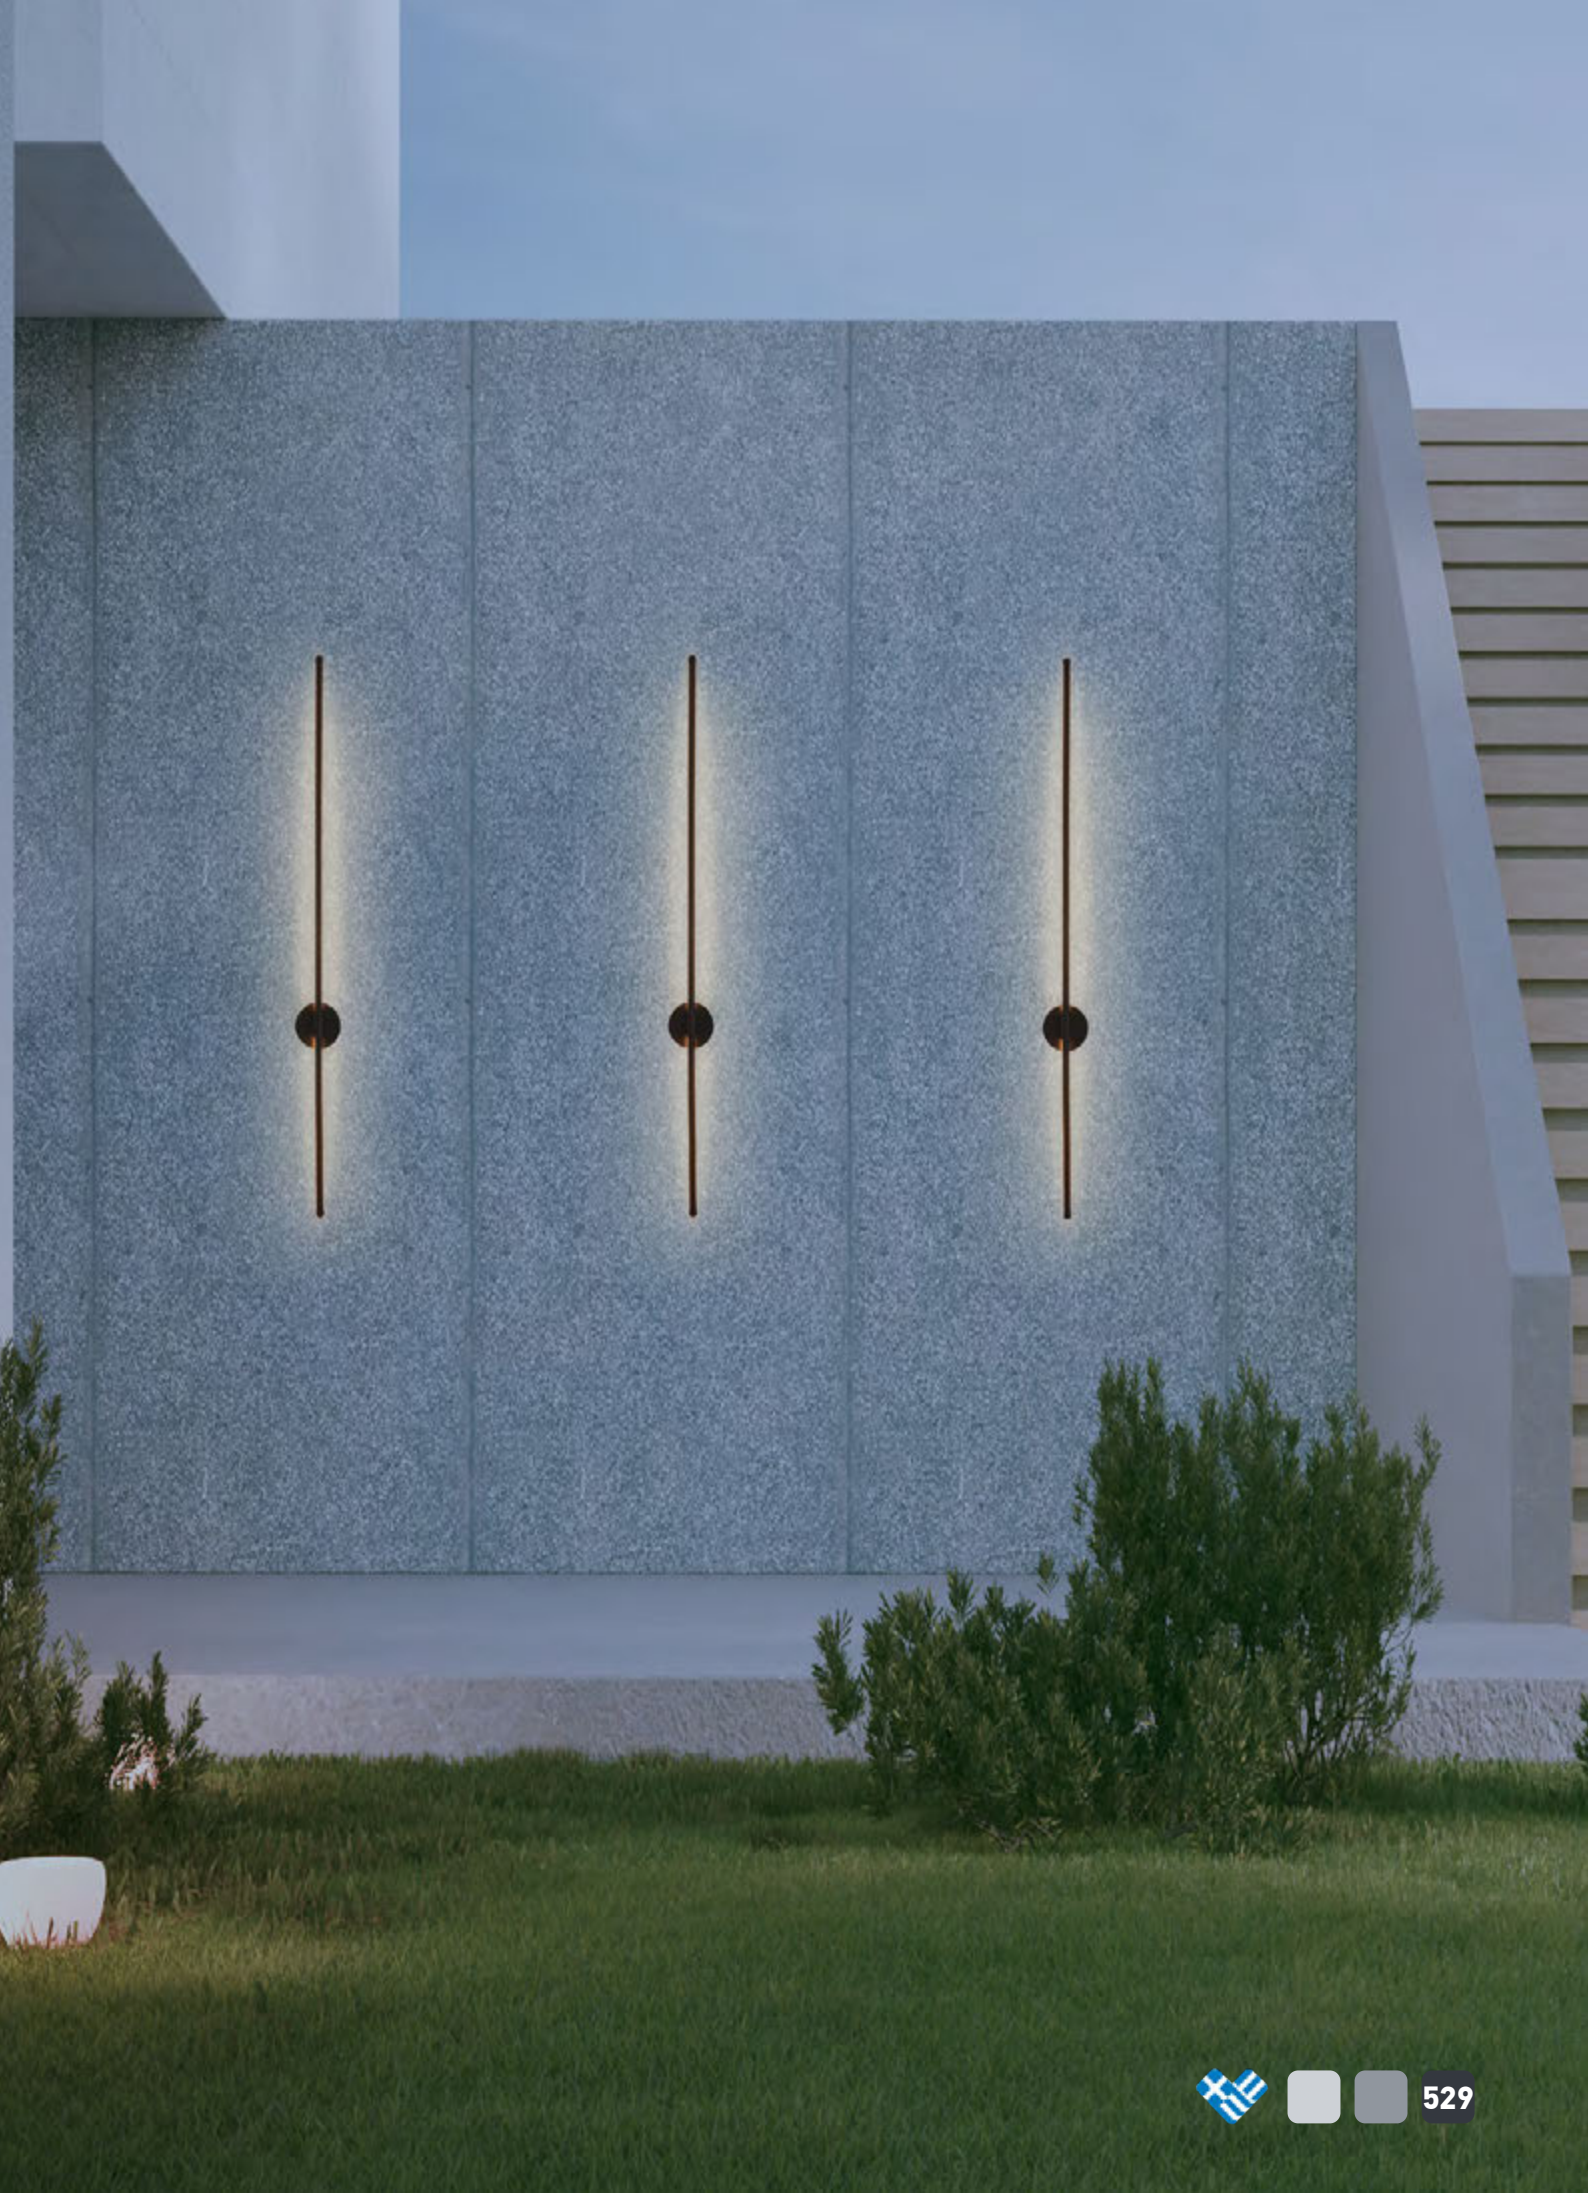

Material	Aluminum
Distance from wall	5 cm
Base diameter	10 cm
IP 54	
Color	Sand Black

528

01395

11

Outdoor Wall Light

Height 80 cm 12W LED, 3000K, 960 Lm  
Height 120 cm 17W LED, 3000K, 1400 Lm  
Height 160 cm 23W LED, 3000K, 1850 Lm