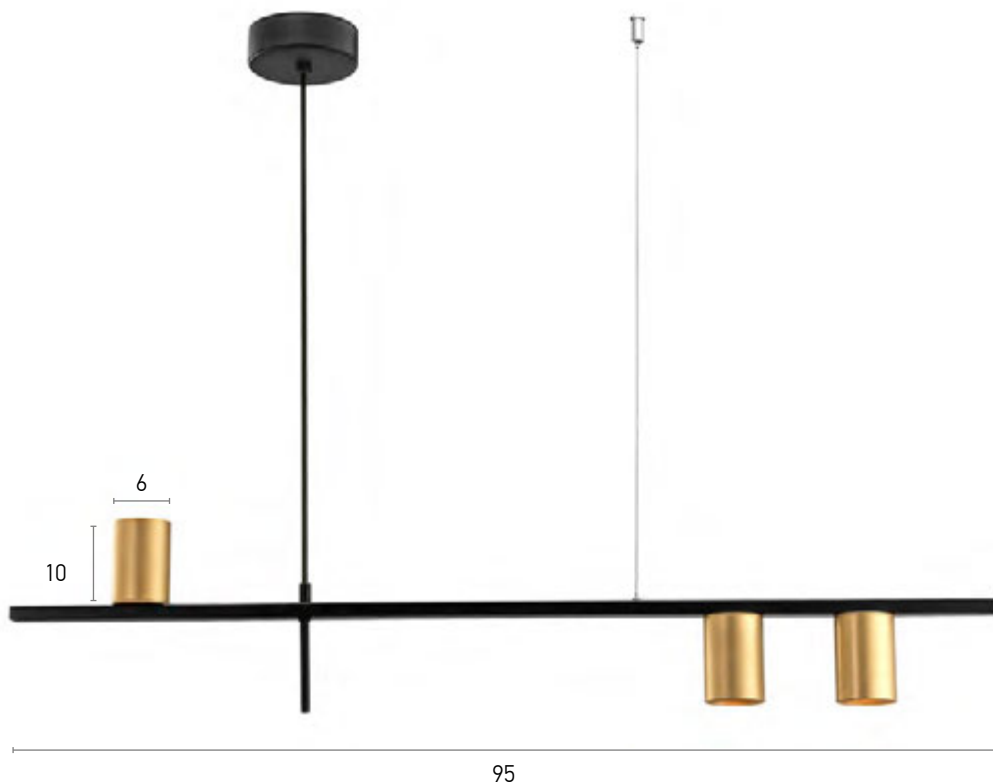

Metal  
GU10, LED  
120 cm

Available Colors

01209

3 light pendant  
6 light pendant

100.01209.07.color  
100.01209.13.color

Material  
Bulb holder  
Cable  
IP 20

Metal  
GU10, LED  
120 cm

Available Colors