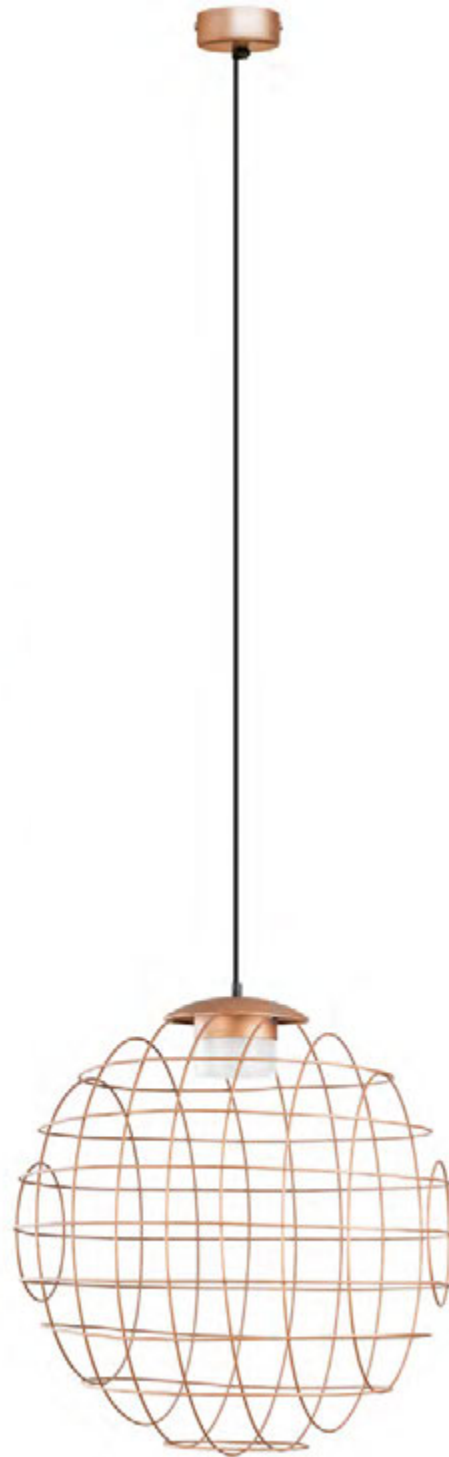

01488

Pendant Light Diameter 40 cm
Diameter 55 cm
Diameter 80 cm

100.01488.04.*color*
100.01488.05.*color*
100.01488.06.*color*

Material
Bulb holder
Cable
IP 20

Metal
GX53 10W LED, 3000K
120 cm

Available Colors