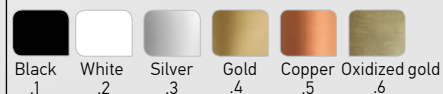

01191

526

Room Numbering Light  
Width 45 cm Height 100 cm

100.01191.18.color

Material  
Lighting Source  
IP 20

Metal  
G9 and LED 5W 3000K, 400 Lm

Available Colors

491