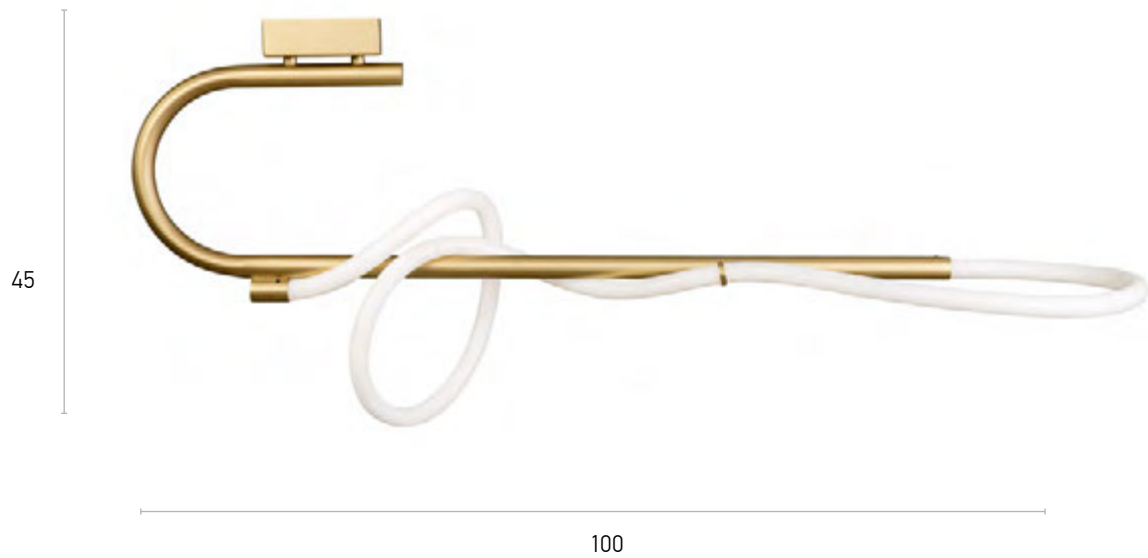

01351

Ceiling Light
Led light-tube length 200 cm

100.01351.20.color

Material
Lighting source
IP 20

Metal
20W LED 3000K, 1600 Lm

Available Colors