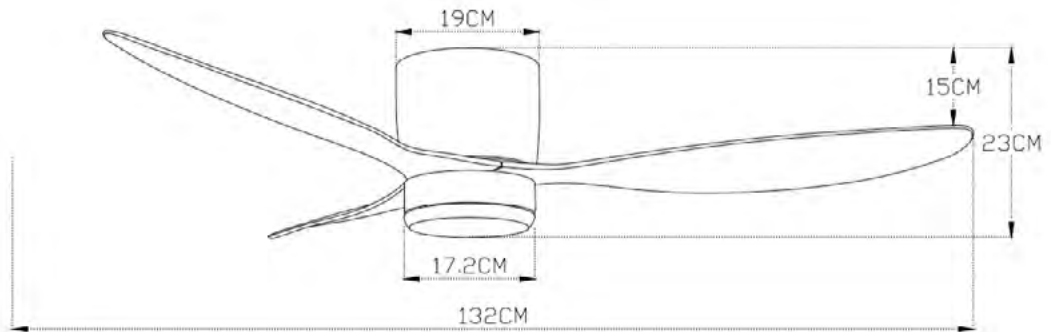

01419

Ceiling Fan Lighting

610.01419.20.color

Material	Metal . Glass . 3 ABS Blades
Lighting source	18W, 220.240V, 50Hz, LED, 1764 Lm
Lighting color temperature	3000K, 4000K, 5000K
Motor Feature	DC Motor 30W, 6 Speeds
Cri	90
dB	41
Air Flow	160m³ min
Night Mode	Time Setting 1h/4h/8h
Special Features	Summer & Winter Function
Warranty	10 Years for Motor, 2 Years for Structural
IP 20	

Remote included