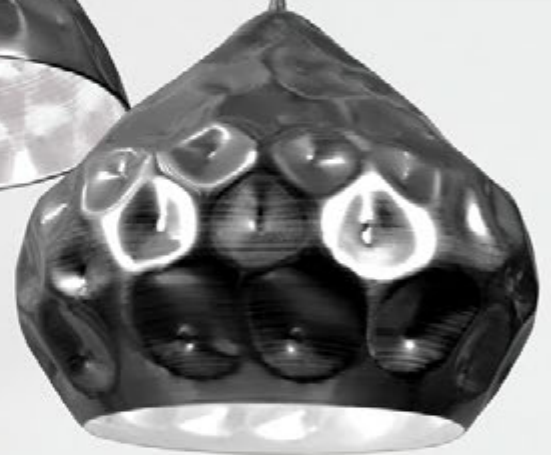

01044

Pendant light	Diameter 28 cm	Height 20 cm	114.01042.04
Pendant light	Diameter 30 cm	Height 22 cm	114.01043.04
Pendant light	Diameter 30 cm	Height 22 cm	114.01044.04

Material	Metal
Bulb holder	E27, LED
Cable	120 cm
IP 20	
Color	Tin plated