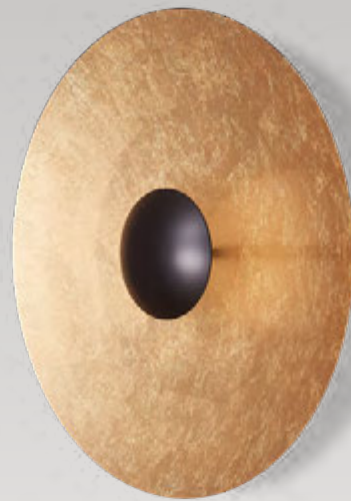

01469

17

18

Wall Light	123.01469.17.04
Diameter Distance from wall	40 cm 10 cm
Material Bulb holder Color IP 20	Metal 8W LED 3000K, 640 Lm Ice Gold

Wall Light	123.01469.18.04
Diameter Distance from wall	60 cm 10 cm
Material Bulb holder Color IP 20	Metal 15W LED 3000K, 1200 Lm Ice Gold