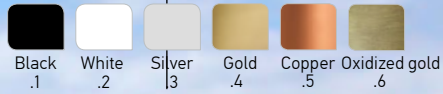

01228

Outdoor Floor lamp Height 26 cm
Outdoor Floor lamp Height 80 cm

100.01228.10.color
100.01228.11.color

Material
Width 8 cm
Bulb holder
IP 54

Aluminium
E27, LED

Available Colors

11

10