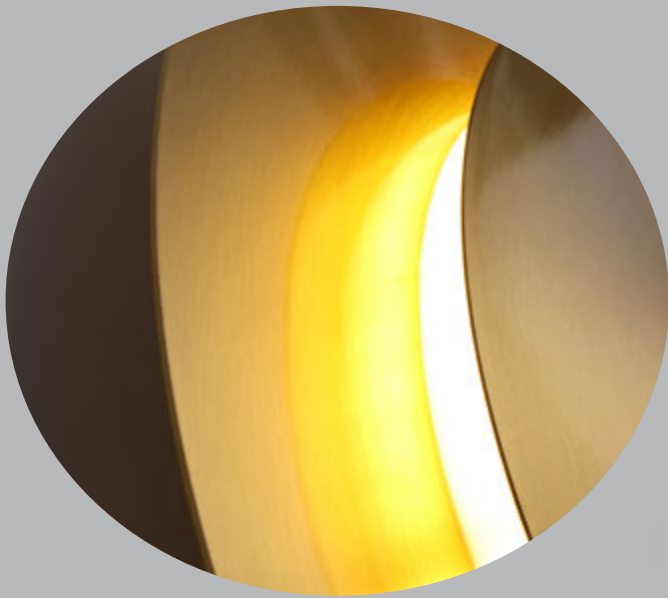

Wall Light

123.01442.18.04

Height

25 cm

Width

21 cm

Distance from wall

5 cm