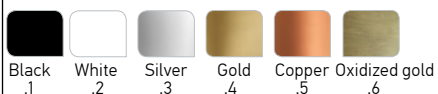

01332

8 candle.lights on a pendant circle

100.01332.14.color

Material
Bulb holder
Candle height
Cable and chain
IP 20

Metal
8xE14
15 cm
50 cm

Available Colors

30