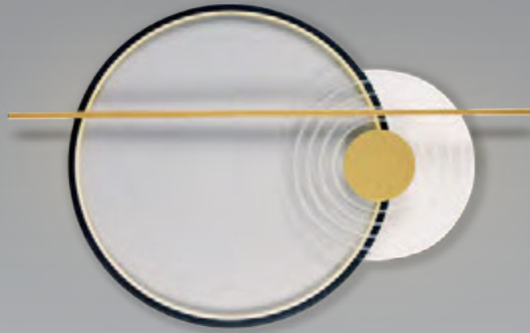

01435

17

18

Wall Light Length 80 cm
Wall Light Length 100 cm

123.01435.17
123.01435.18

Height
Distance from wall

50 cm
6 cm

Material
Lighting Source
Color
IP 20

Metal and Acrylic
18W 24V LED 3000K, 4700 Lm
As picture