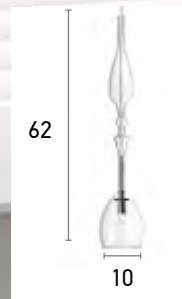

01157

01158

Pendant light
Pendant light

100.01157.04.color
100.01158.04.color

Material
Bulb holder
Cable
IP 20
Colors

Glass
G9, LED
120 cm
Smoke, Amber, Clear
.27 .28 .29