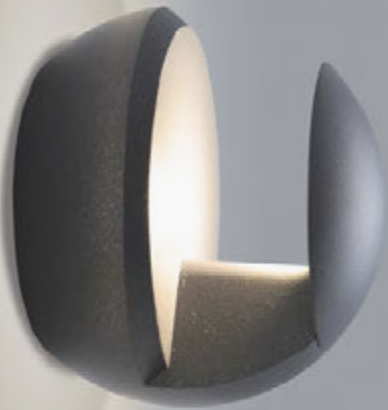

01427

Outdoor Wall Light . Sand White
Outdoor Wall Light . Sand Grey

350.01427.17.02
350.01427.17.07

Height
Width
Distance from wall

10 cm
10 cm
8,5 cm

Material
Lighting Source
IP 54

Aluminium
6W LED 3000K, 540 Lm

510