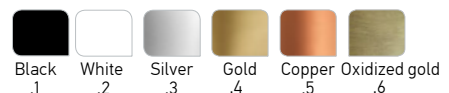

Any other size or color under request

19