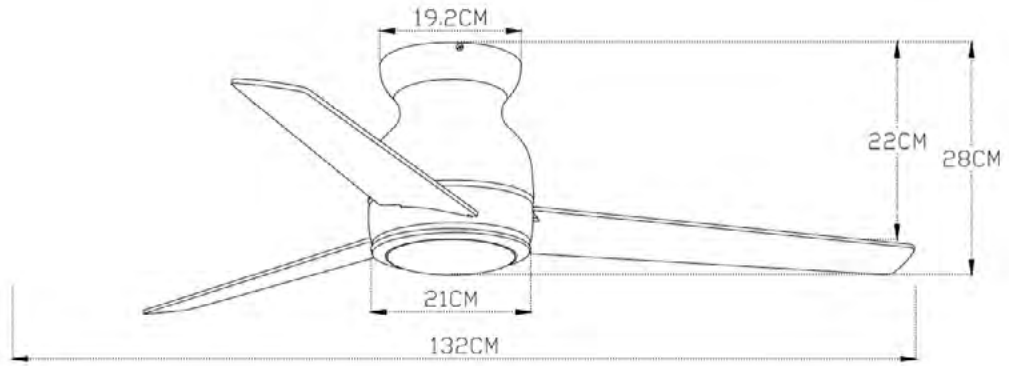

01418

Ceiling Fan Lighting

610.01418.20.color

Material	Metal . Acrylic, 3 Plywood (MDF) Blades
Lighting source	18W, 220.240V, 50Hz, LED, 1764 Lm
Lighting color temperature	3000K, 4000K, 5000K
Motor Feature	DC Motor 30W, 6 Speeds
Cri	90
dB	42
Air Flow	160m³ min
Night Mode	Time Setting 1h/4h/8h
Special Features	Summer & Winter Function
Warranty	10 Years for Motor, 2 Years for Structural
IP 20