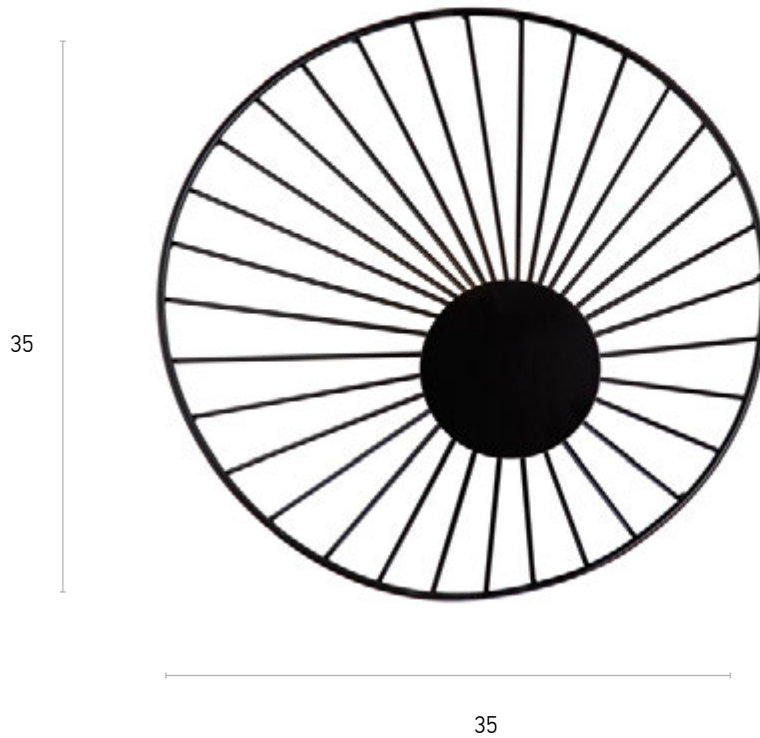

01358

Wall Light

100.01358.17.color

Material
Lighting source
Distance from wall
IP 20

Metal
5W LED 3000K, 400 Lm
8 cm

Available Colors