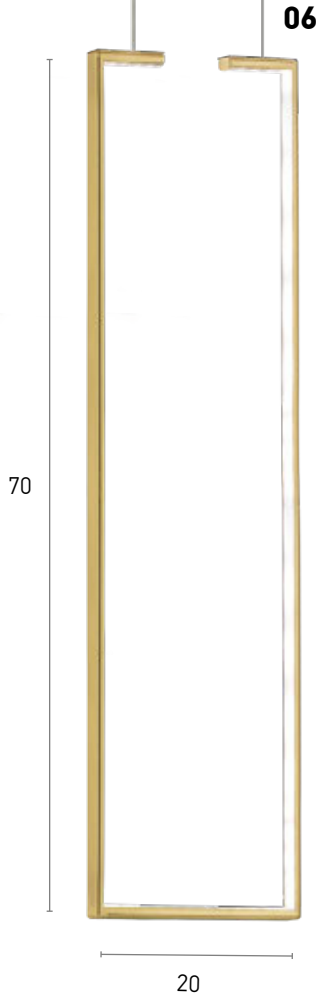

01133

Pendant light
Pendant light
Pendant light
3 light pendant Base 60x20 cm

100.01133.04.color
100.01133.05.color
100.01133.06.color
100.01133.07.color

Material
Lighting Source
Cable
IP 20
Available Colors

Metal
35W LED 3000K, 3000 lm/light
120 cm