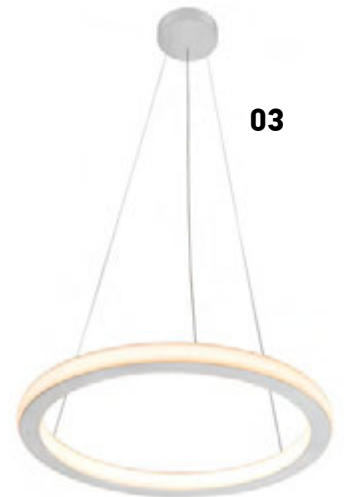

06

04

03

2.5 cm

Pendant Circle

Lighting In and Out

Single Diameter 40 cm	32 W LED, 3000K,	2550 Lm
Single Diameter 60 cm	46 W LED, 3000K,	3680 Lm
Single Diameter 80 cm	60 W LED, 3000K,	4800 Lm
Single Diameter 100 cm	76 W LED, 3000K,	6080 Lm
Single Diameter 120 cm	90 W LED, 3000K,	7200 Lm
Single Diameter 140 cm	110 W LED, 3000K,	6080 Lm
Set 40 60 80	138 W LED, 3000K,	8800 Lm
Set horizontal 40 60 80	138 W LED, 3000K,	11000 Lm
Double 40+60	80 W LED, 3000K,	6400 Lm
Double 60+80	108 W LED, 3000K,	8650 Lm