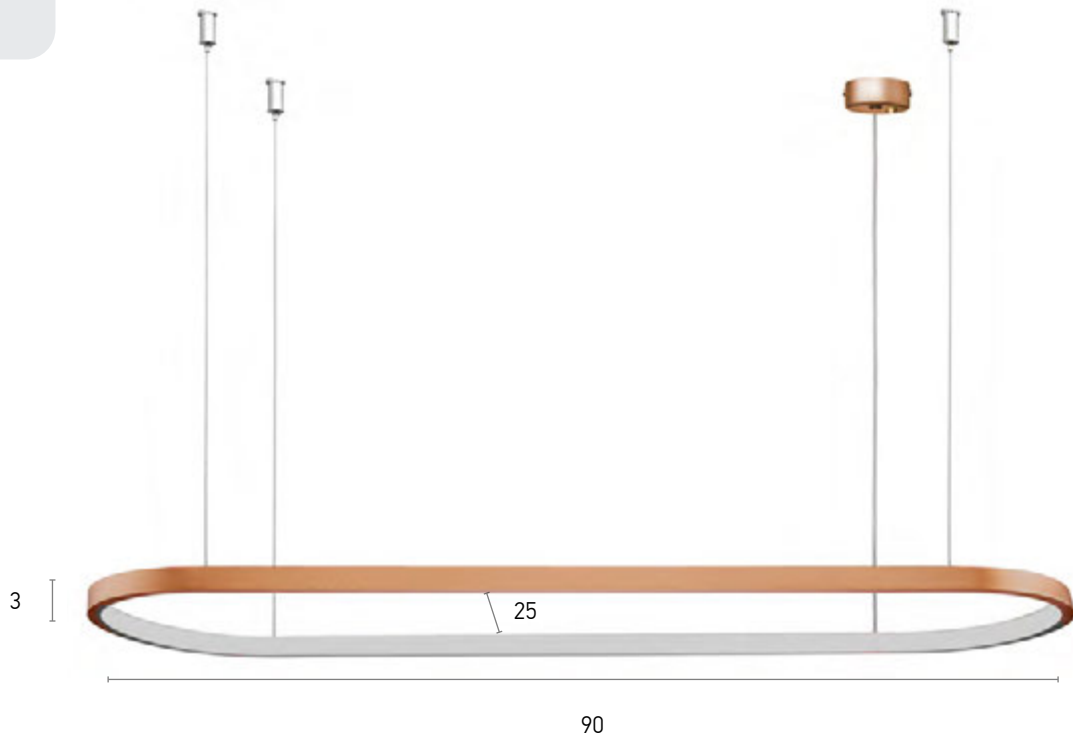

01391

Pendant Light.Oval
Lighting In

100.01391.04.color

Material
Lighting source
Cable
IP 20

Aluminium
40W LED, 3000K 3200 Lm
120 cm

Available Colors