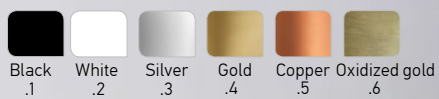

Wall lamp
Diameter 15 cm Height 60 cm Length 45 cm

100.01059.19.color

Material
Bulb holder
IP 20

Metal
E27, LED

Available Colors