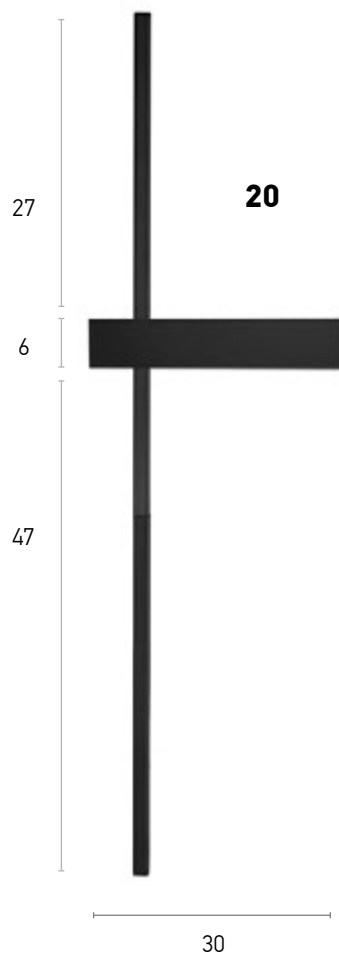

01236

Wall lamp  
Height 180 cm    Width 75 cm

100.01236.19.color

Material  
Bulb holder  
IP 20

Metal  
GU10, LED

Available Colors

479

01326