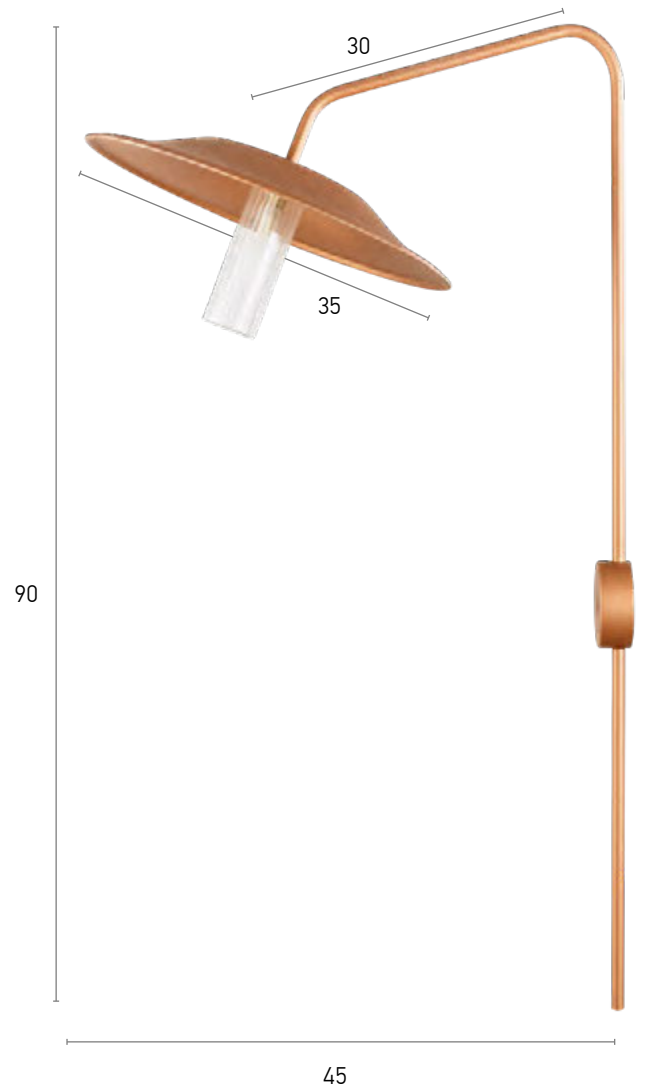

01474

Wall Light

100.01474.18.color

Material
Bulb holder
Glass dimensions
IP 20

Metal
G9, LED
15x5 cm

Available Colors