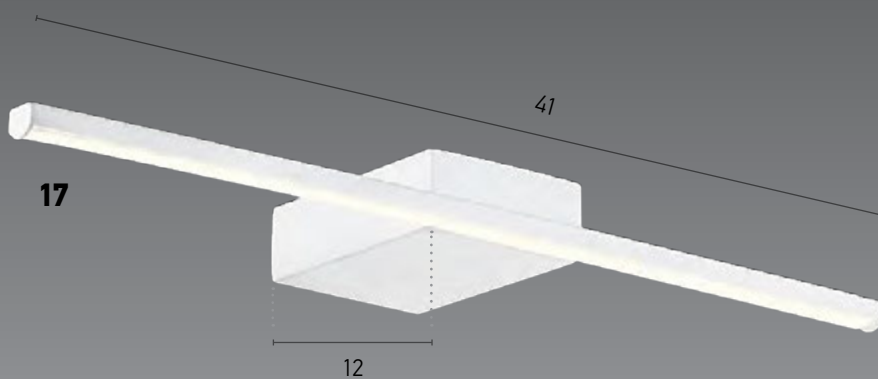

01173

Wall lamp
Wall lamp

100.01173.17.color
100.01173.18.color

8W LED 3000K, 720 Lm
10W LED 3000K, 900 Lm

Material
IP 44

Metal

Available Colors

344