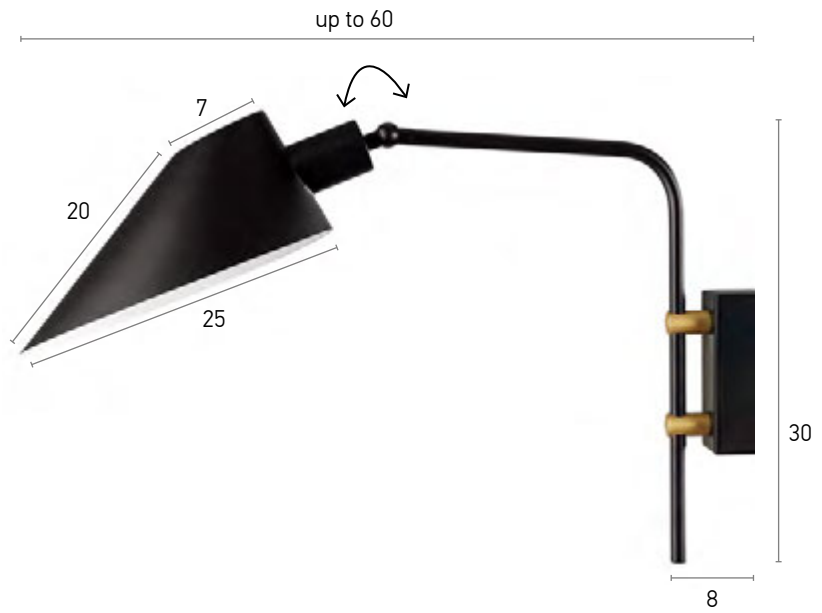

Wall lamp  
Diameter 15 cm Height 60 cm Length 45 cm

100.01059.19.color

Material  
Bulb holder  
IP 20

Metal  
E27, LED

Available Colors

319

01374

20

17

20

Ceiling Light Length up to 70 cm  
Wall Light Length up to 70 cm

100.01374.20.color  
100.01374.17.color

Material  
Bulb holder  
IP 20

Metal  
E27, LED

Available Colors

01473