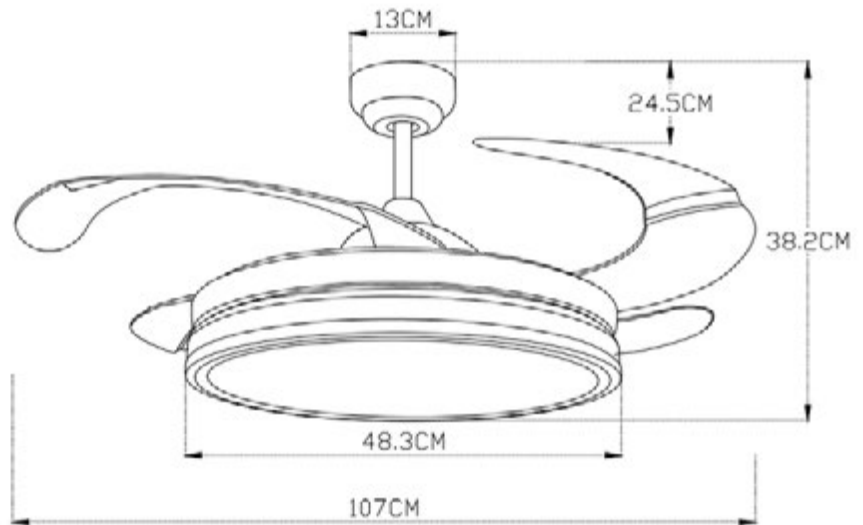

01420

Ceiling Fan Lighting

610.01420.20.color

Material	Metal . Acrylic . 3 ABS Transparent Blades
Lighting source	32W, 220.240V, 50Hz, LED, 3136 Lm
Lighting color temperature	3000K, 4000K, 5000K
Motor Feature	DC Motor 30W, 6 Speeds
Cri	90
dB	41
Air Flow	155m³ min
Night Mode	Time Setting 1h/4h/8h
Special Features	- 2 Down Rods: 15cm & 25cm - Summer & Winter Function
Warranty	10 Years for Motor, 2 Years for Structural
IP 20	

Remote included