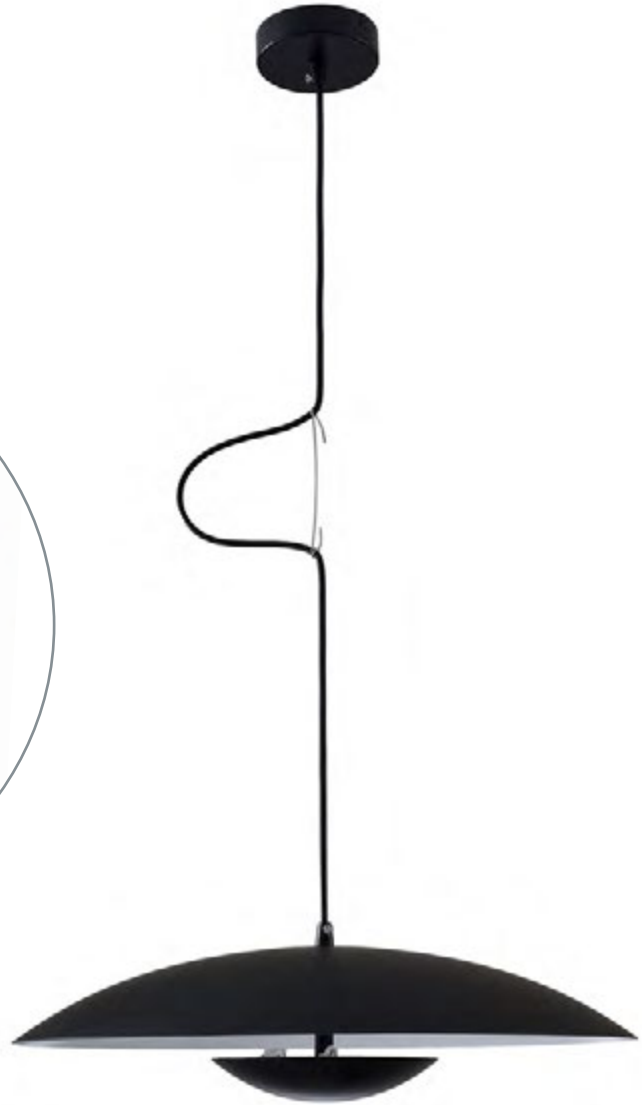

01467

Pendant Light

123.01467.04.01

Diameter
Height

45 cm
15 cm

Material
Lighting Source
Cable
Color
IP 20

Metal and Acrylic
15W LED 3000K, 1200 Lm
120 cm
Satin Black/Satin White

240