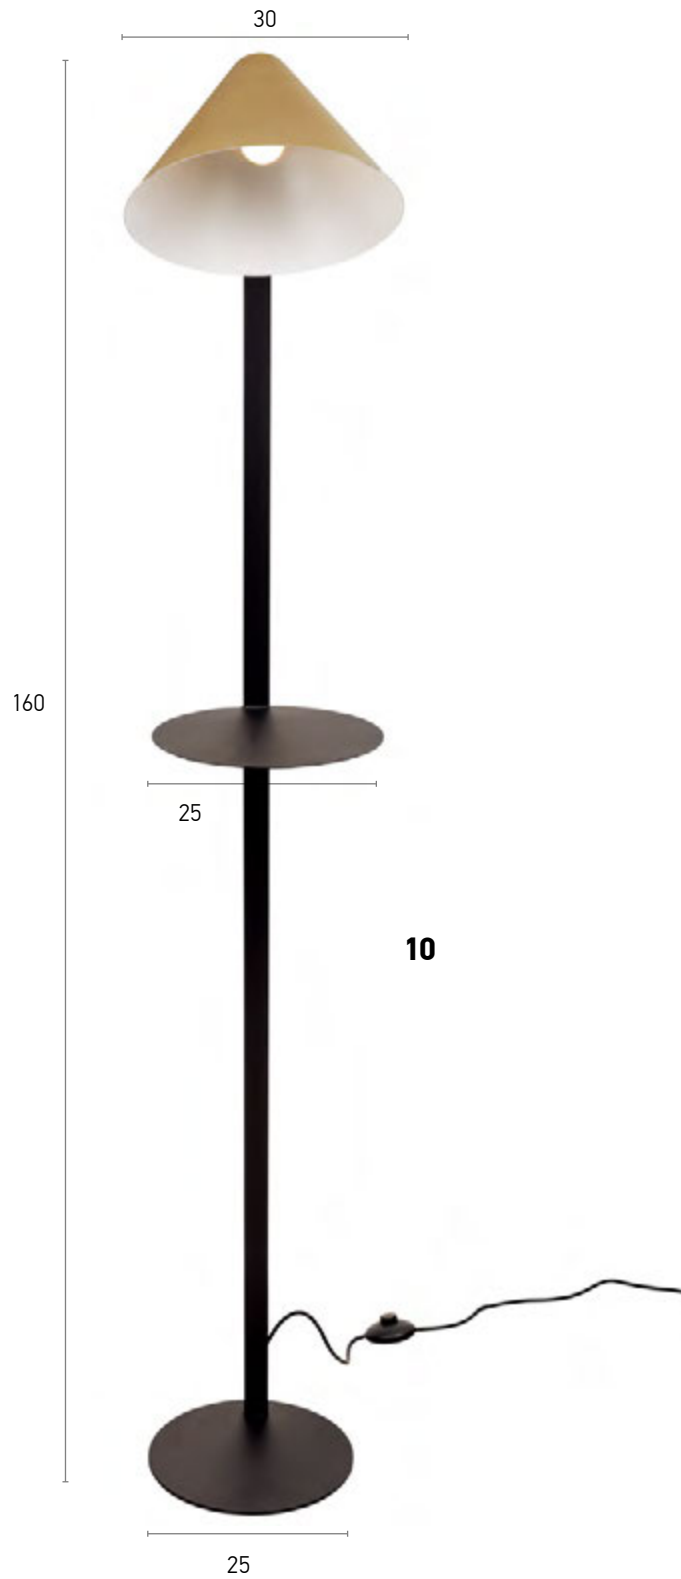

01472

Floor Light
Wall Light

100.01472.10.color
100.01472.18.color

Material
Bulb holder
Cable
IP 20

Metal
E27, LED
150 cm

Available Colors

438