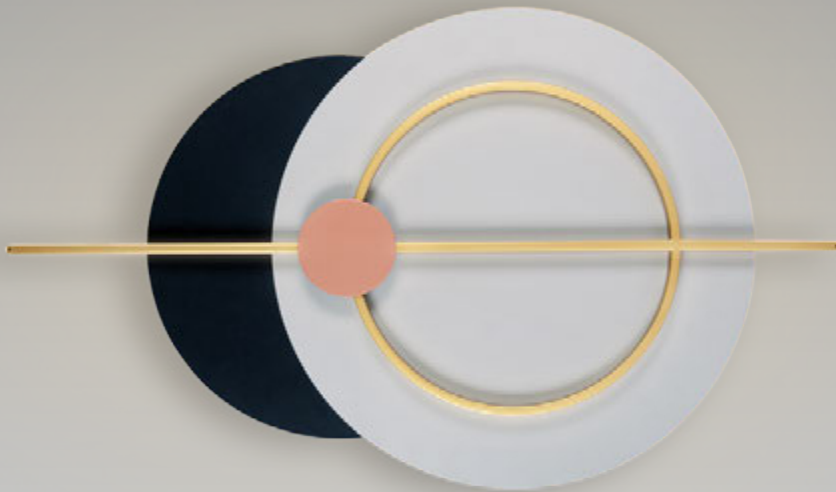

01433

Wall Light

123.01433.18

Length  
Height  
Distance from wall

100 cm  
50 cm  
6 cm

Material  
Lighting Source  
Color  
IP 20

Metal  
21W 24V LED 3000K, 5450 Lm  
As picture

01431