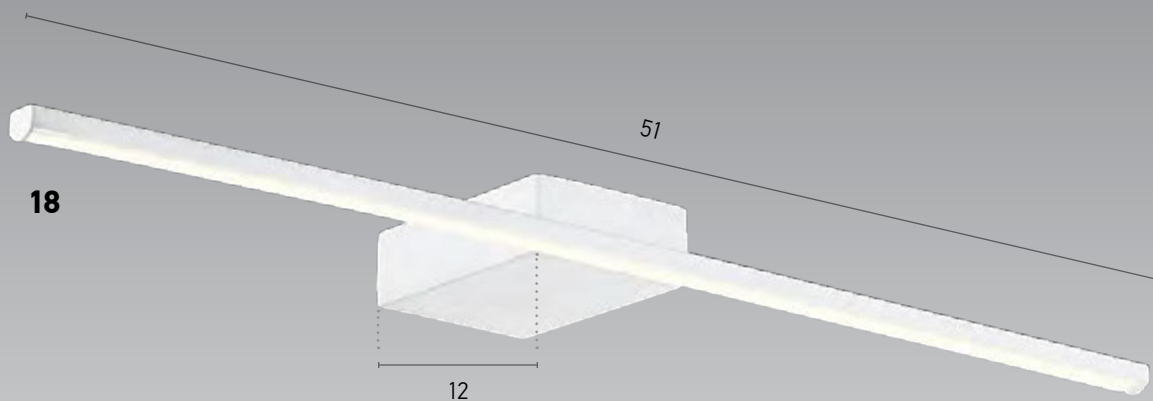

01173

Wall lamp
Wall lamp

100.01173.17.color
100.01173.18.color

8W LED 3000K, 720 Lm
10W LED 3000K, 900 Lm

Material
IP 44

Metal

Available Colors

344