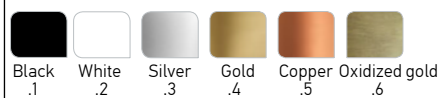

01124

6 light pendant	Diameter 80 cm	Height 120 cm
5 light pendant	Diameter 90 cm	Height 130 cm
Wall lamp	Width 60 cm	Height 35 cm

100.01124.13.color
100.01124.14.color
100.01124.15.color

Material
Bulb holder
IP 20

Metal
E27, LED

Available Colors