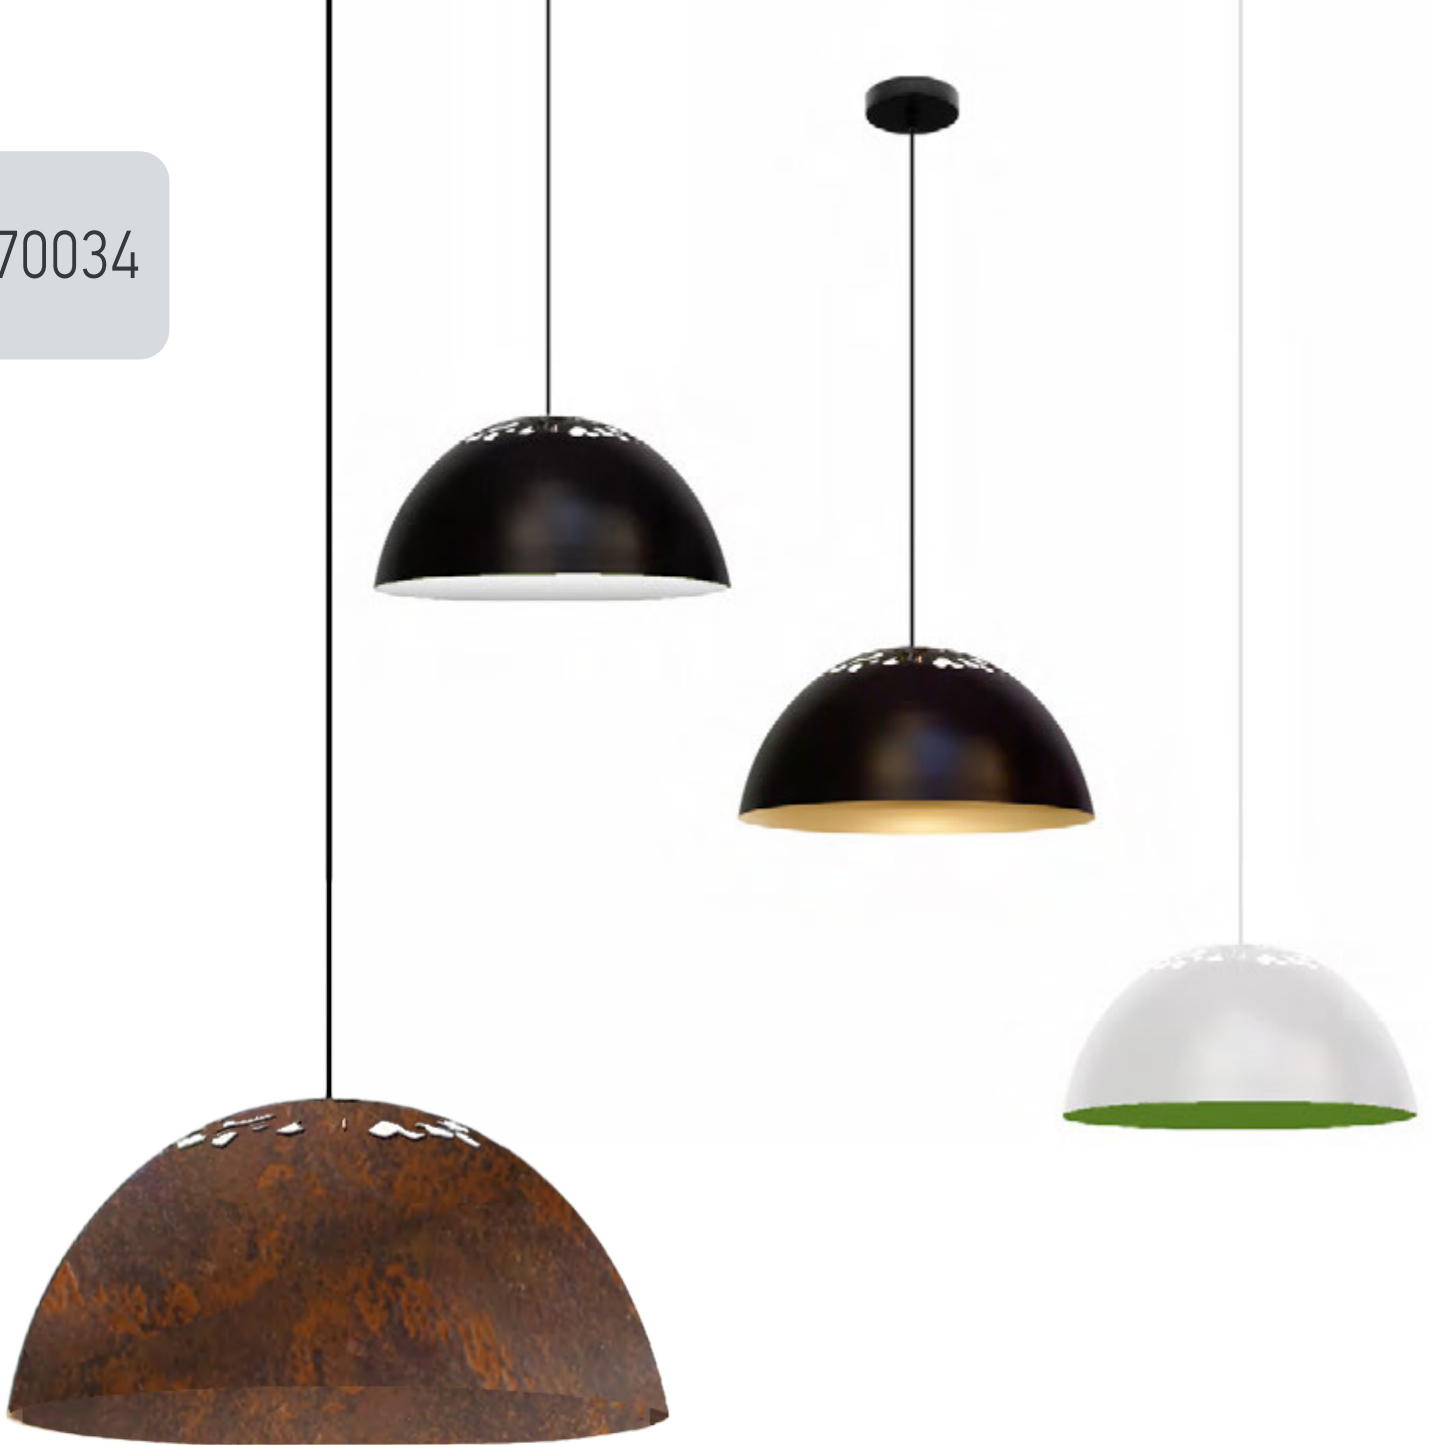

Porcelain  
E14, LED  
120 cm  
White

Available in

218

09830

06

04

Pendant light	Diameter 35 cm	Height 17,5 cm	1xE27
Pendant light	Diameter 50 cm	Height 25 cm	1xE27
Pendant light	Diameter 70 cm	Height 35 cm	3xE27
Pendant light	Diameter 90 cm	Height 45 cm	3xE27

100.09830.03.color  
100.09830.04.color  
100.09830.05.color  
100.09830.06.color

Material  
Bulb holder  
Cable  
IP 20

Aluminium  
E27, LED  
120 cm

Available Colors

220

05

70034

Pendant light Diameter 50 cm Height 26 cm

102.70034.04.color

Material  
Bulb holder  
Cable  
IP 20

Metallic body with laser cut  
1xE27, LED  
120 cm

Suggested Colors

Pendant light

100.09840.04.color

Material  
Bulb holder  
Cable  
IP 20

Metallic body with laser cut  
1xE27, LED  
120 cm