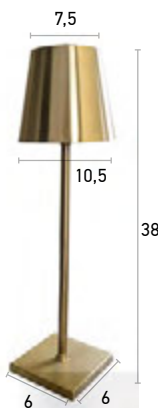

01409

Rechargeable Table Lamp

508.01409.01.color

Material
Lighting source
Light color
Rechargeable Battery
Cable (included)
IP 20

Aluminium
3W 5V LED, 340 Lm
3000K
2500 mA
150 cm USB Type.C
Dimmable

Available Colors

Gold

USB Charging station (Suggested)

508.01499.98 20A, 100W 10 Ports

508.01499.99 40A, 200W 20 Ports