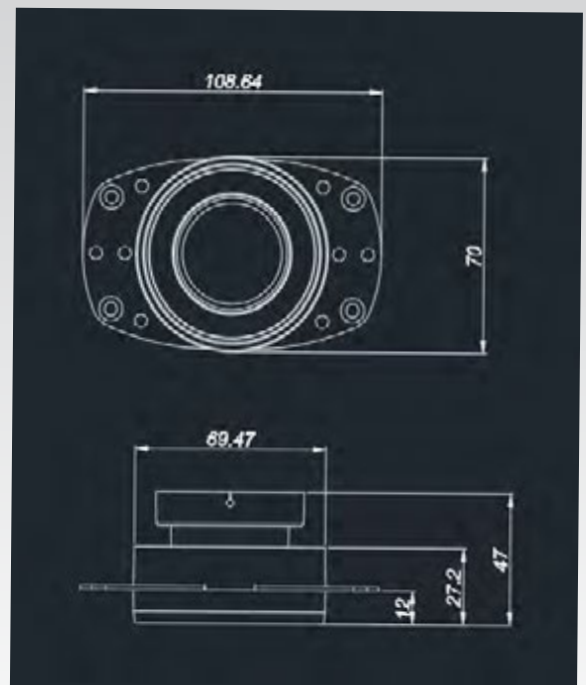

01479

Recessed Spotlight

100.01479.20.02

Material
Bulb holder
Light color
IP 20
Color

Aluminium
GU10 LED (*not included*)
3000K
White

474