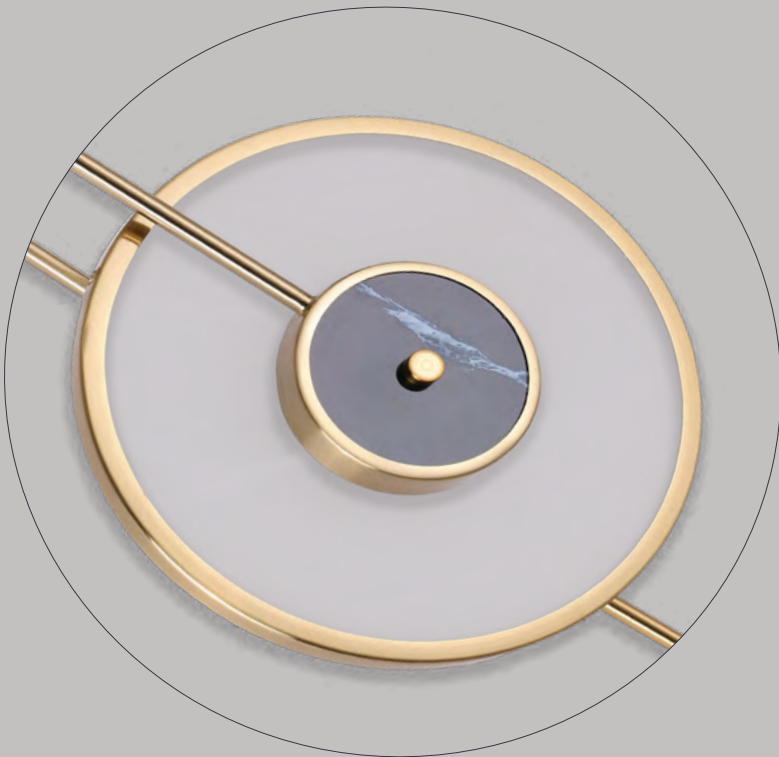

01446

Wall Light

123.01446.17.04

Height

58 cm

Width

25 cm

Distance from wall

12 cm

Material

Metal and Marble

Lighting Source

7W LED 3000K, 560 Lm

Color

Gold

IP 20

352