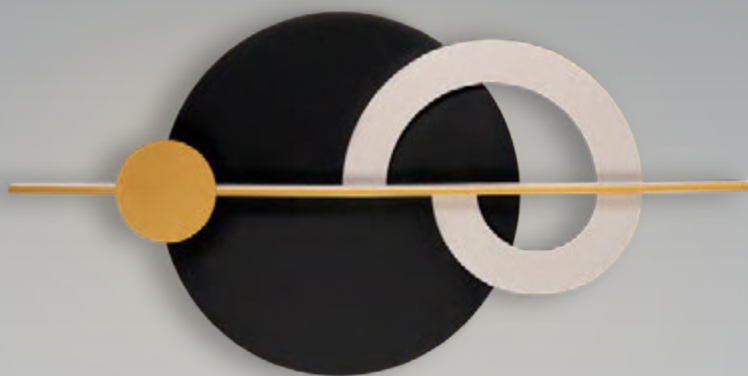

01433

Wall Light

123.01433.18

Length
Height
Distance from wall

100 cm
50 cm
6 cm

Material
Lighting Source
Color
IP 20

Metal
21W 24V LED 3000K, 5450 Lm
As picture