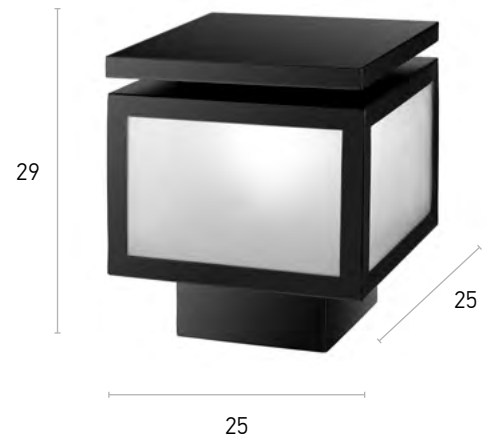

01265

Outdoor Floor lamp

100.01265.10.color

Material
Bulb holder
IP 54

Metal and Glass
E27, LED

Available Colors

542