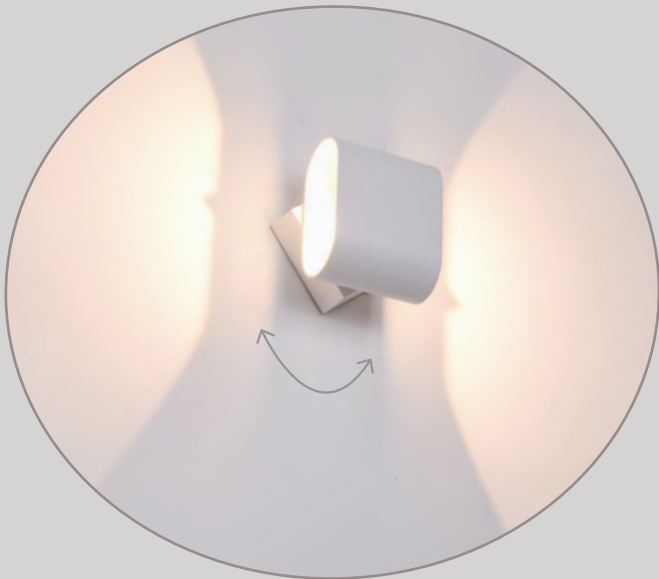

01428

Outdoor Wall Light . Sand White
Outdoor Wall Light . Sand Grey

350.01428.17.02
350.01428.17.07

Height
Width
Distance from wall

10 cm
12 cm
10 cm

Material
Lighting Source
IP 54

Aluminium
12W LED 3000K, 960 Lm

520