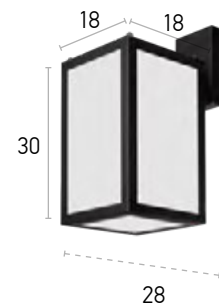

01375

17

18

Outdoor Wall Light Height 50 cm
Outdoor Wall Light Height 37 cm

100.01375.17.color
100.01375.18.color

Material
Bulb holder
Base dimensions
IP 54

Metal, Acrylic
E27, LED
10x10 cm

Available Colors