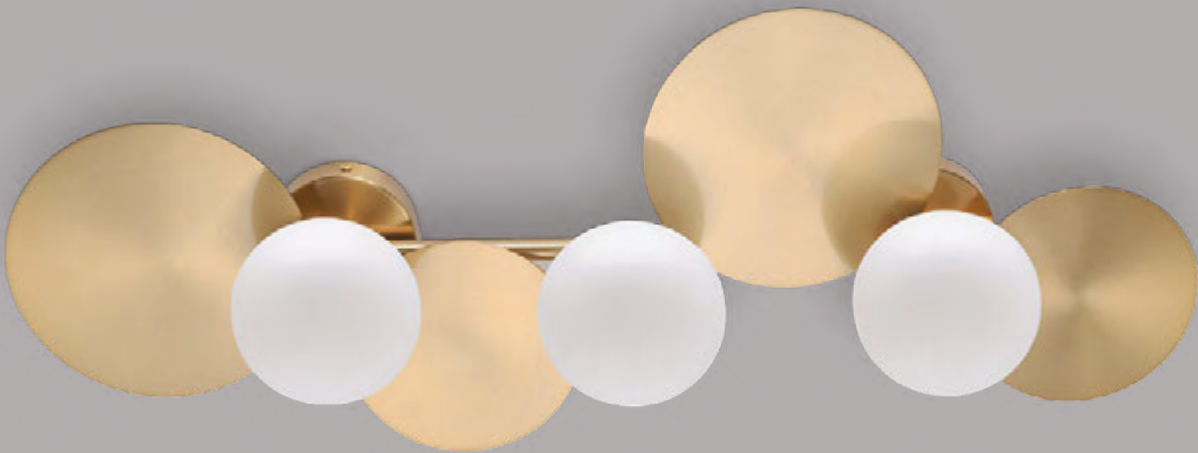

21

Wall 2 Lights
Ceiling 2 Lights

123.01443.17.04
123.01443.20.04

Wall 3 Lights
Ceiling 3 Lights

123.01443.18.04
123.01443.21.04

Height
Width
Distance from wall

59 cm
24 cm
15 cm

Height
Width
Distance from wall

80 cm
32,5 cm
15 cm

Material
Bulb holder
Ball diameter
Color
IP 20

Metal and Glass
G9, LED
12 cm
Gold

310