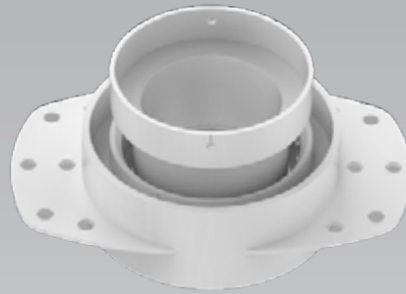

01479

Recessed Spotlight

100.01479.20.02

Material
Bulb holder
Light color
IP 20
Color

Aluminium
GU10 LED (*not included*)
3000K
White

474