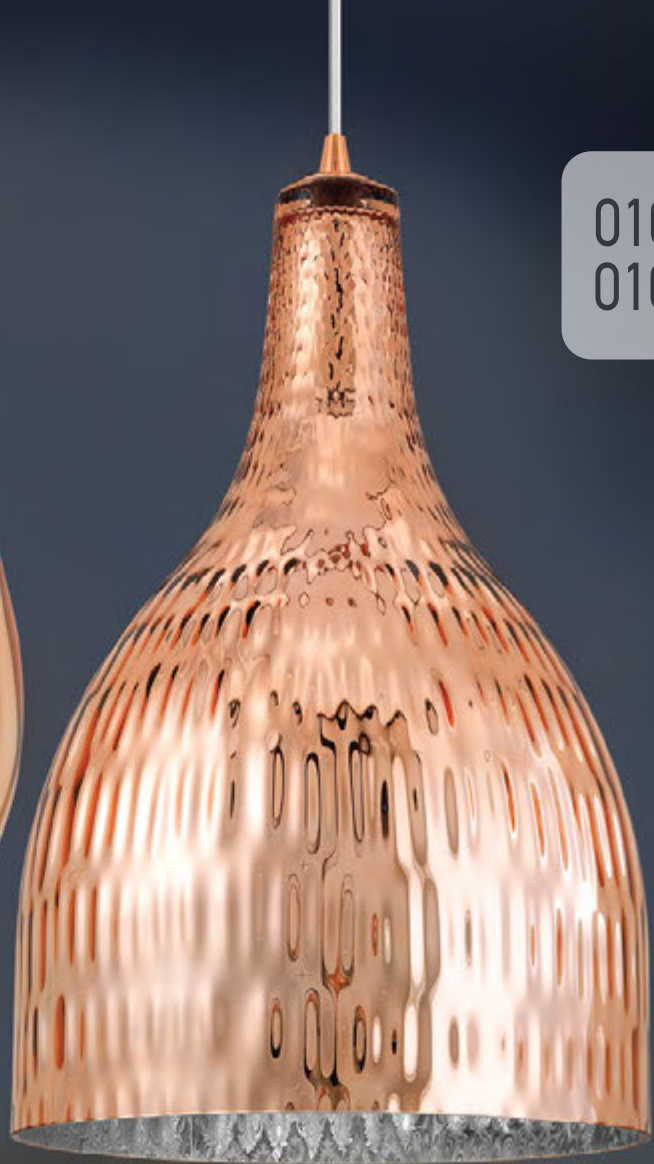

01037

01037
01038

Pendant light Diameter 25 cm Height 40 cm
Pendant light Diameter 20 cm Height 27 cm

114.01037.04
114.01038.04

Material
Bulb holder
Cable
IP 20
Color

Glass
E27, LED
120 cm
Copper outside / Chrome inside