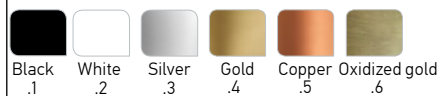

Available Colors

01364

6 light Pendant

100.01364.13.color

Material  
Bulb holder  
Ball diameter  
Cable  
IP 20

Metal  
6xG9  
12 cm  
120 cm

Available Colors

50