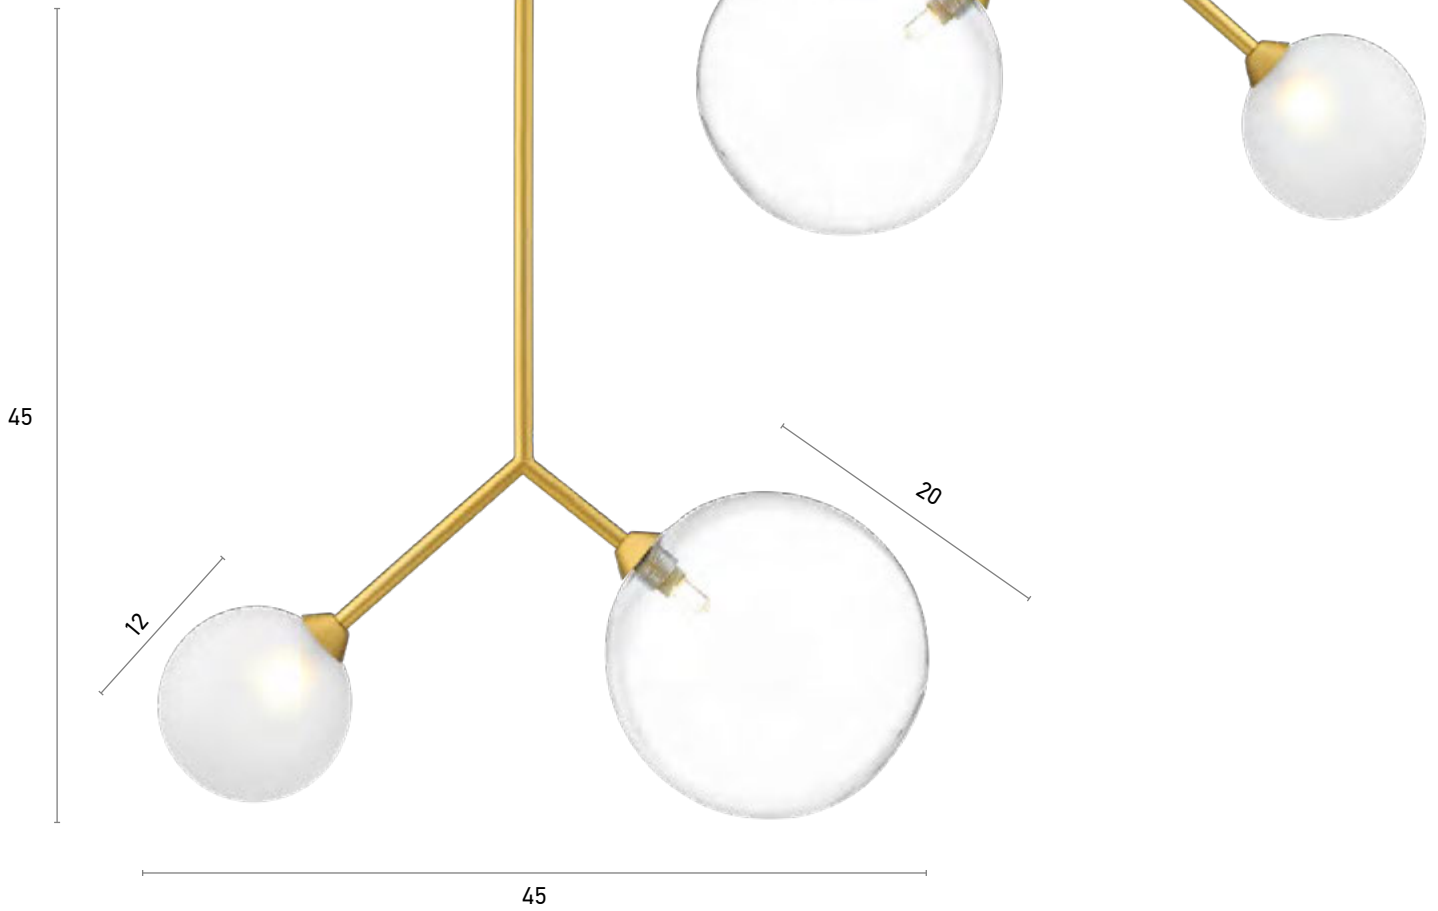

01253

Pendant light

100.01253.04.color

Material
Bulb holder
Cable
IP 20

Metal
2xG9, LED
120 cm

Available Colors

80