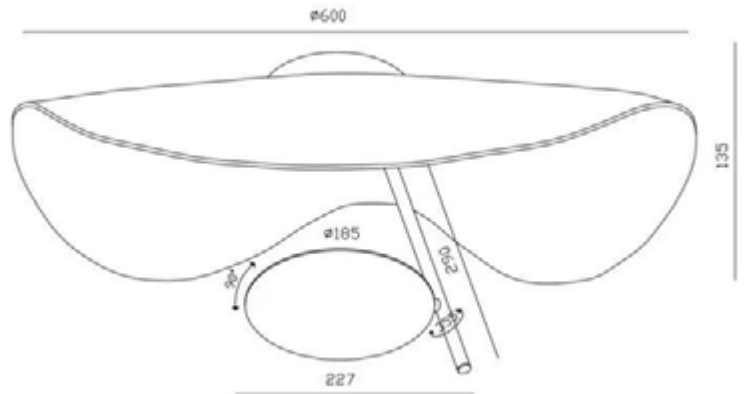

Ceiling light	Diameter 50 cm	106.05008.22
---------------	----------------	--------------

Material	Glass
Bulb holder	3xE27, LED

IP 20

Color

Off white

01421

Ceiling Light	123.01421.20.01
Height	30 cm
Length	60 cm
Material	Aluminium and Acrylic
Lighting Source	13W LED 3000K, 1100 Lm
IP 20	
Color	Black/Gold