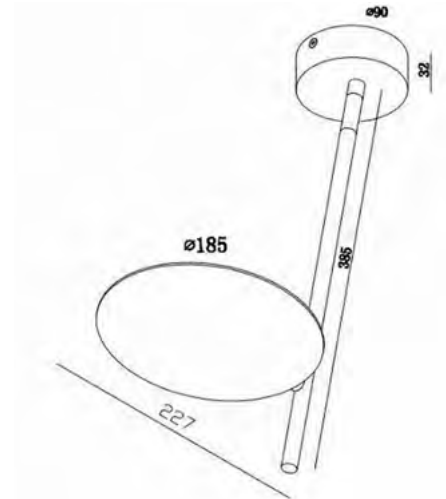

20

Ceiling Single Light - Black	123.01422.20.01	Ceiling 2 light - Black	123.01422.21.01
Height Width	42 cm 23 cm	Height Width	42 cm 58 cm
Material Lighting Source IP 20	Aluminium and Acrylic 9W LED 3000K, 900 Lm	Material Lighting Source IP 20	Aluminium and Acrylic 2x9W LED 3000K, 1800 Lm