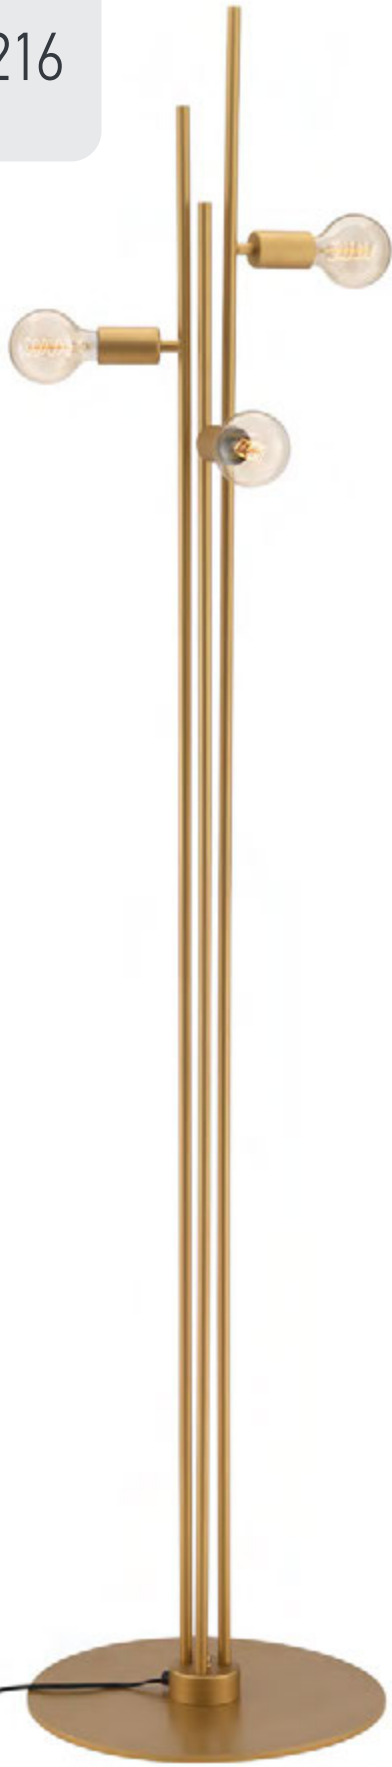

Material  
Bulb holder  
Cable  
IP 20

Metal  
G9 LED  
150 cm

Available Colors

442

01216

175

30

Floor lamp