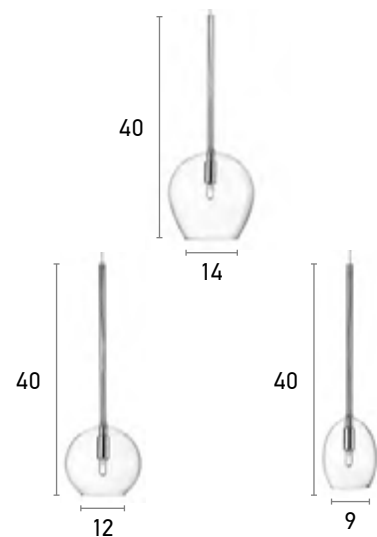

3 light pendant Diameter 30 cm
3 light pendant Bar Length 70 cm
4 light pendant Bar Length 85 cm
5 light pendant Bar Length 100 cm
6 light pendant Diameter 40 cm
6 light pendant Bar Length 120 cm

123.01156.07.color
123.01156.07B.color
123.01156.09B.color
123.01156.12B.color
123.01156.13.color
123.01156.13B.color

Material
Bulb holder
Cable
IP 20
Color

Glass
G9, LED
120 cm
Smoke, Amber, Clear
.27 .28 .29