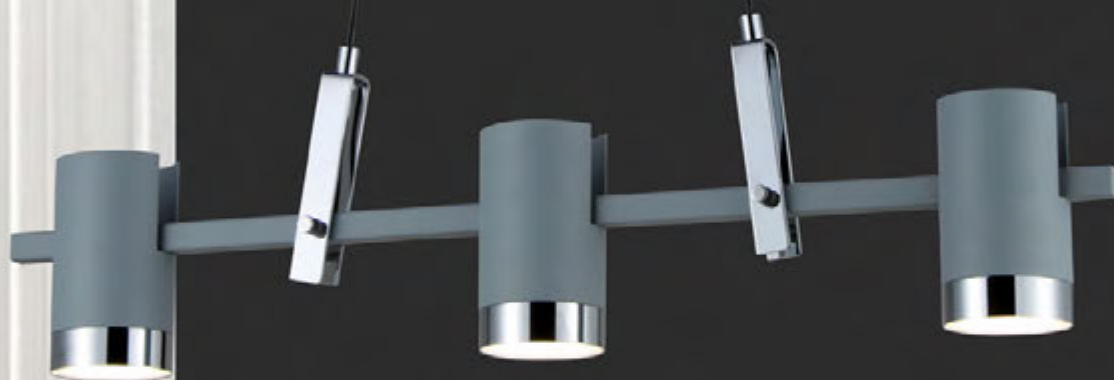

02315

3 light Pendant
Bar Length 65 cm

Height 15 cm

123.02315.07BR

Material
Bulb holder
Cable
IP 20
Color

Metal
GU10, LED
120 cm

Grey-Chrome