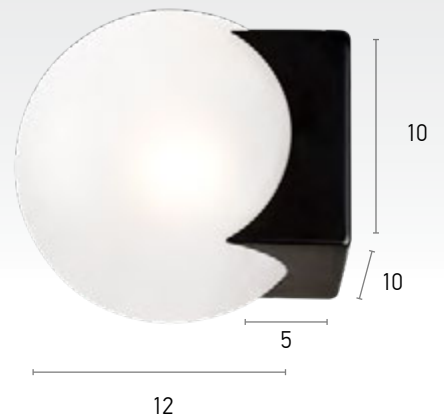

Wall lamp Metal, Acrylic, IP 44
Wall lamp Glass
Wall lamp Aluminium, Acrylic
Wall lamp Metal, Glass

100.01485.18.color
100.01194.18.color
100.01195.18.color
100.01210.17.color

Bulb holder
IP 20

G9, LED

Available Colors

01485