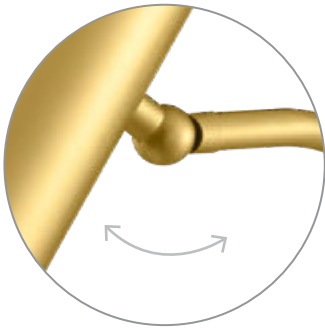

01281

Table lamp

100.01281.01.color

Material
Bulb holder
Cable
IP 20

Metal
GU10, LED
150 cm

Available Colors