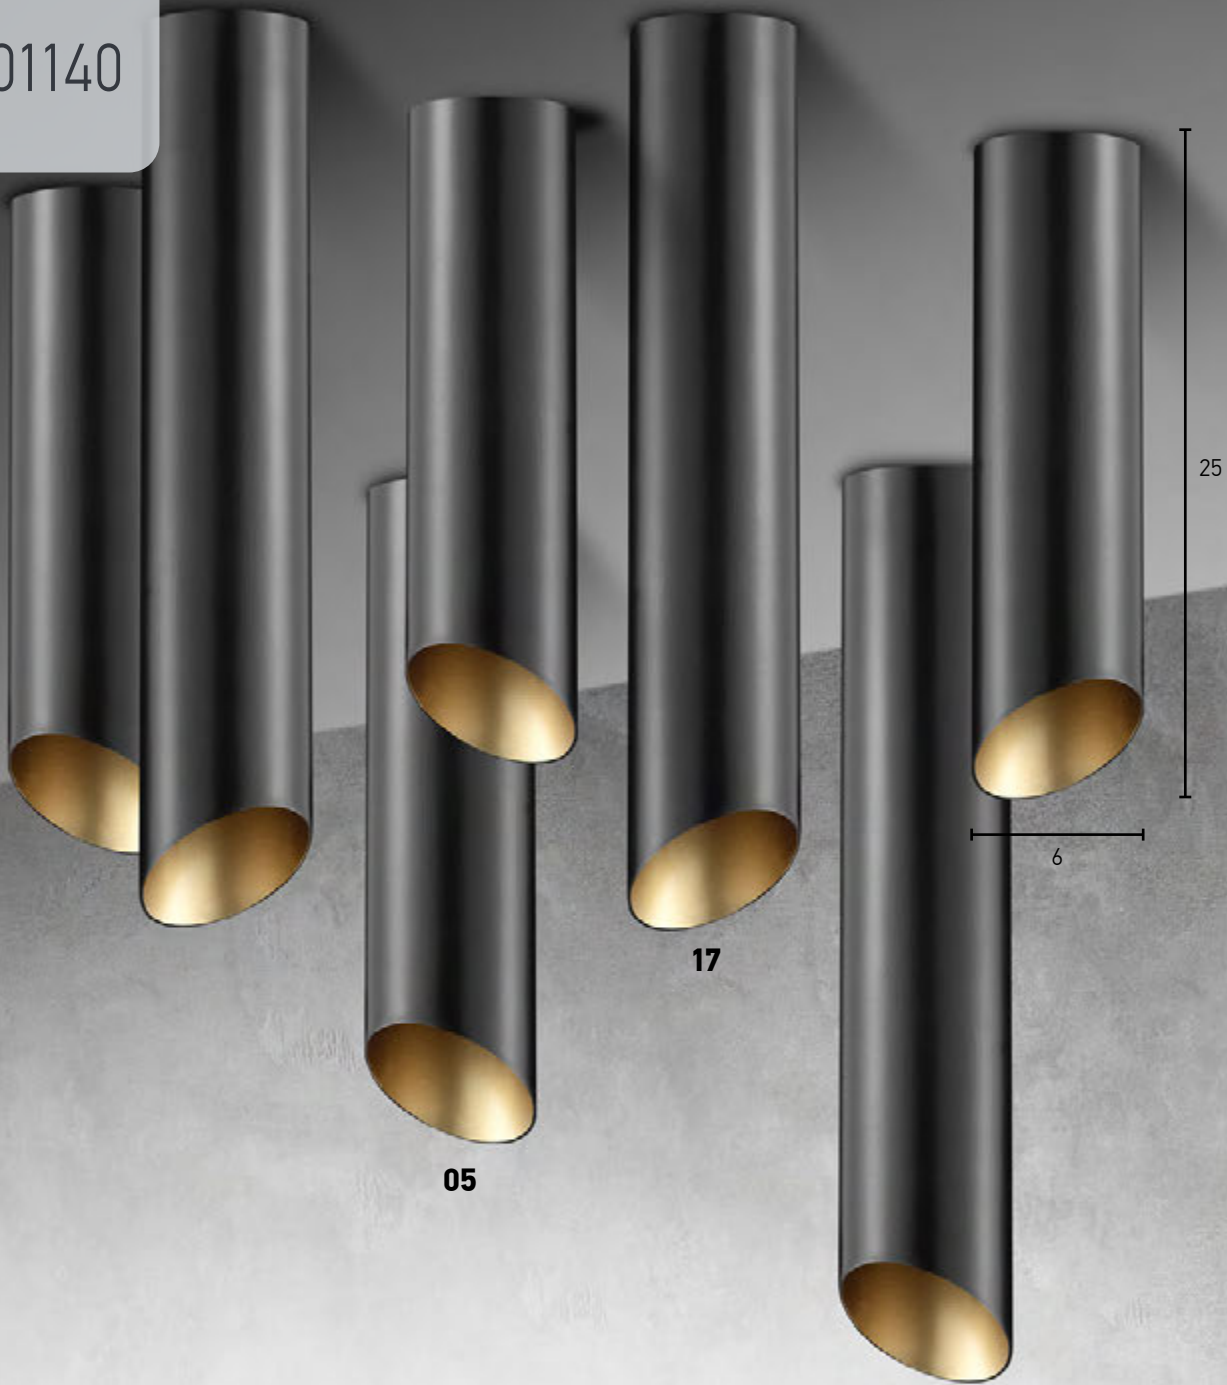

01140

Ceiling light Diameter 6 cm Height 35 cm
Ceiling light Diameter 6 cm Height 25 cm

100.01140.17.color
100.01140.05.color

Material
Bulb holder
IP 20

Aluminium
GU10, LED

Available Colors

478