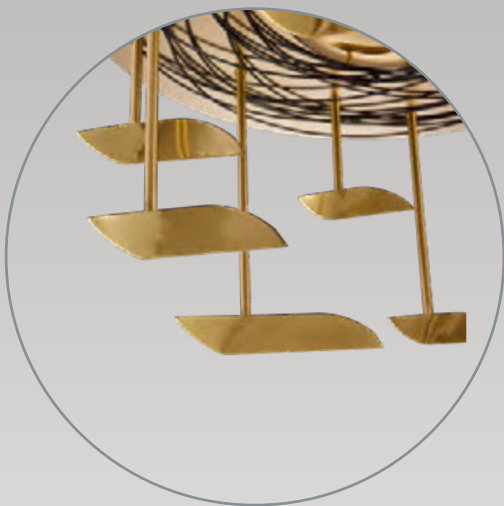

306

01468

20

18

Ceiling Light	123.01468.20.04
Diameter	60 cm
Height	25 cm
Material	Stainless Steel
Bulb holder	45W LED 3000K, 3600 Lm
Color	Gold plated
IP 20	

Wall Light	123.01468.18.04
Diameter	60 cm
Distance from wall	10 cm
Material	Stainless Steel
Bulb holder	20W LED 3000K, 1600 Lm
Color	Gold plated
IP 20	