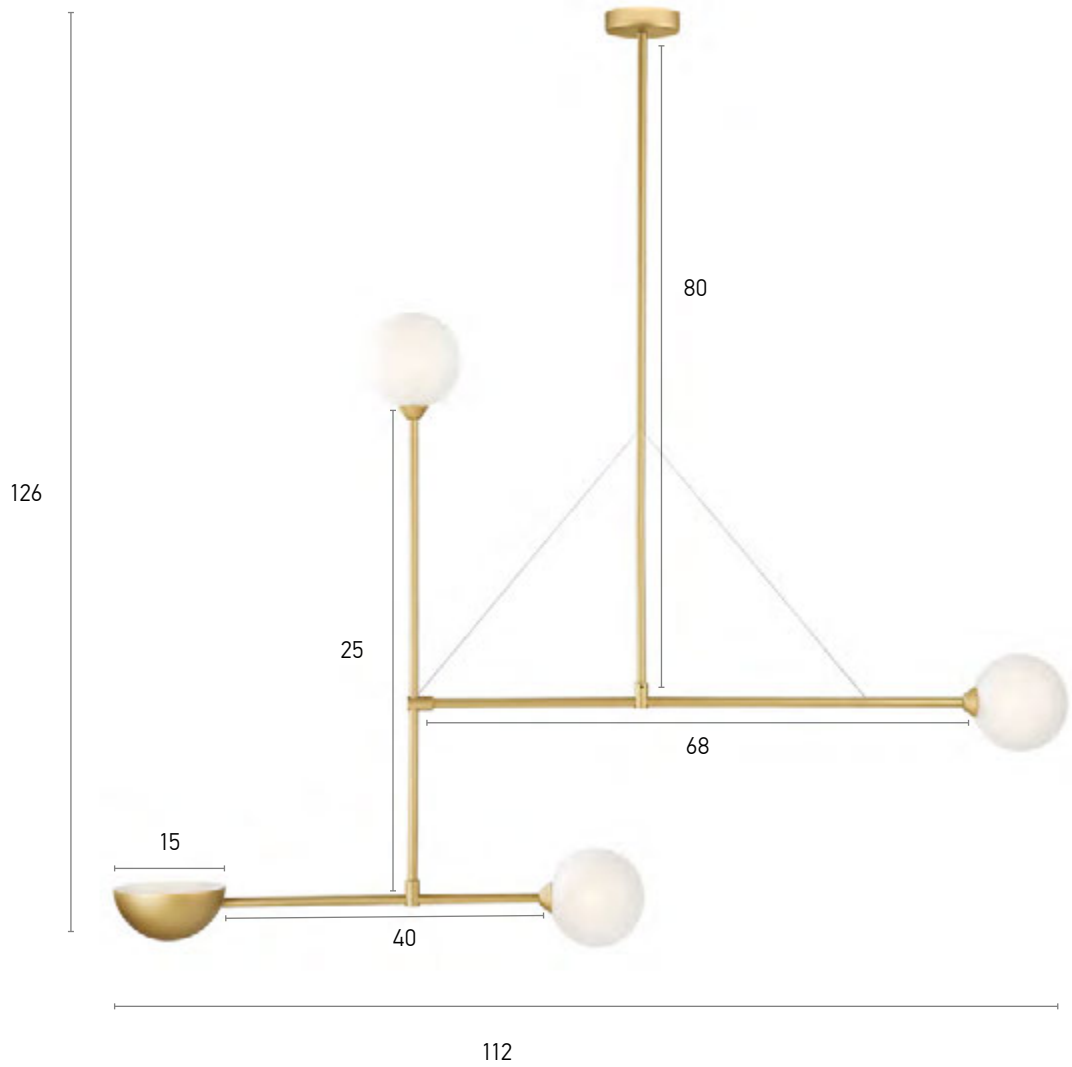

Metal  
3xG9, LED  
15 and 12 cm

Available Colors

01120

2 light pendant	Length 38 cm	Height 110 cm
2 light pendant	Length 80 cm	Height 120 cm
3 light pendant	Length 120 cm	Height 120 cm
4 light pendant	Length 200 cm	Height 120 cm

Pendant 4-Light

100.01482.09.color

Material  
Bulb holder  
Ball diameter  
IP 20

Metal  
4xG9, LED  
12 cm

Available Colors

01347

2 light Ceiling

100.01347.20.color

Material  
Bulb holder  
Ball diameter  
IP 20

Metal  
2xG9, LED  
10, 20 cm

Available Colors

90

01104

Ceiling 3 lights Diameter 40 cm Height 95 cm  
Ceiling 4 lights Diameter 40 cm Height 95 cm

100.01104.07.color  
100.01104.08.color