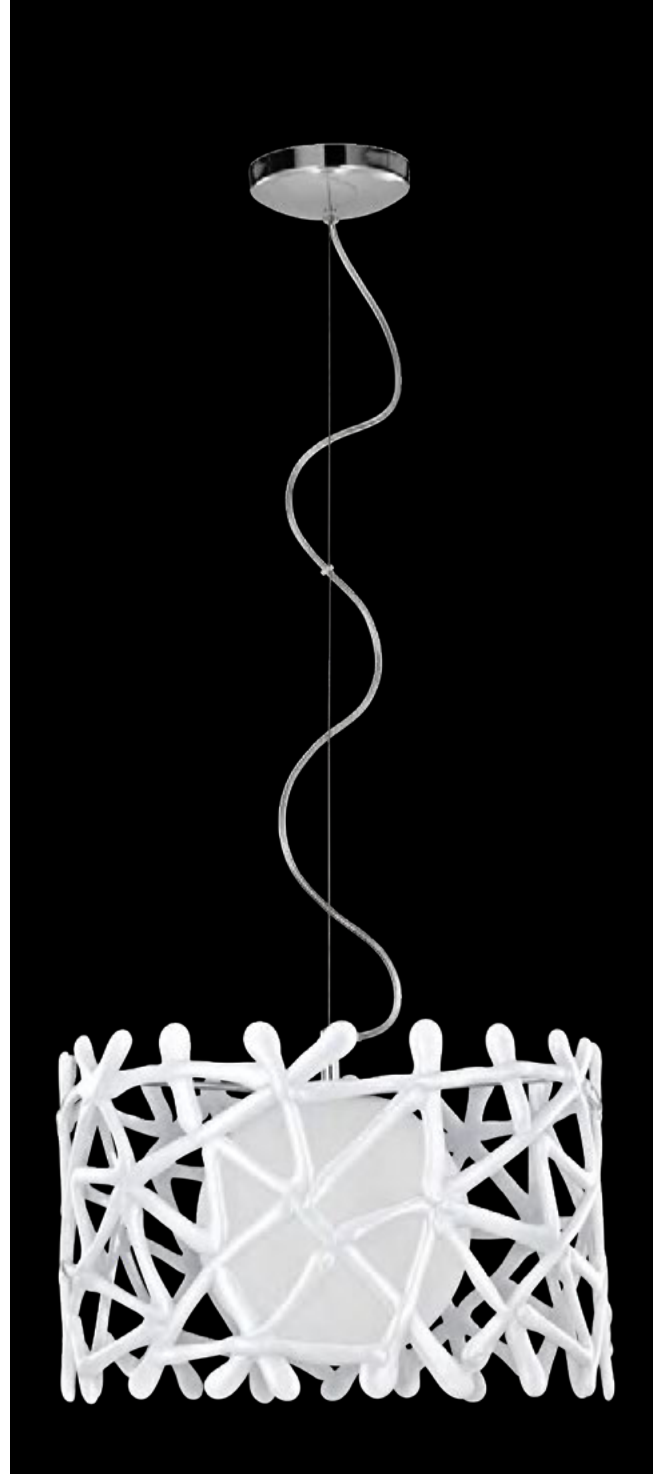

06152

Pendant light

106.06152.06

Material
Bulb holder
Cable
IP 20

Acrylic body, Glass
E27, LED
120 cm

Available
Colors

Black, White

562