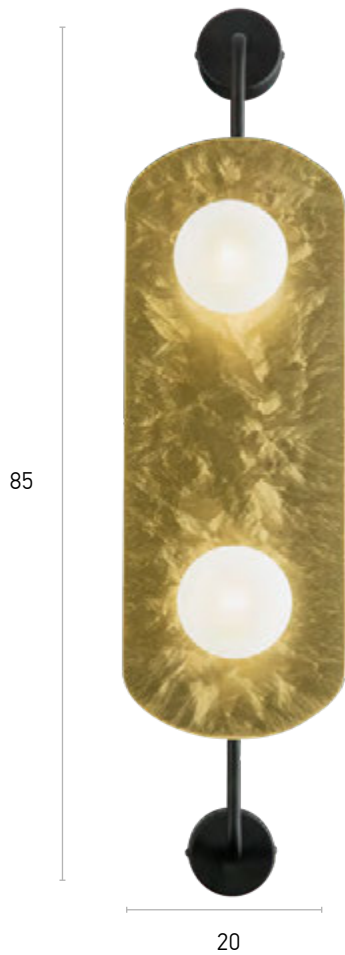

17

Wall Light
Ceiling Light

100.01387.17.color
100.01387.20.color

Material
Bulb holder
Ball diameter
Distance from wall
IP 20

Metal
2xG9 LED
10 cm
25 cm

Available Colors