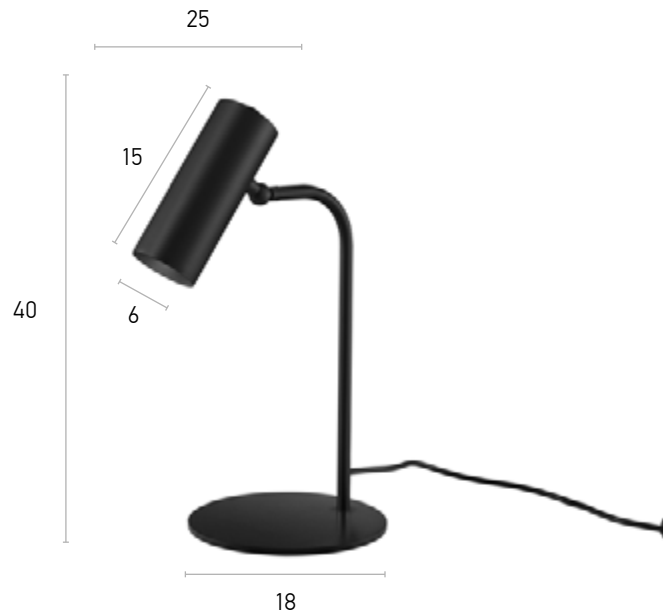

01281

Table lamp

100.01281.01.color

Material
Bulb holder
Cable
IP 20

Metal
GU10, LED
150 cm

Available Colors

430