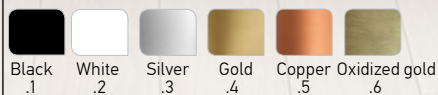

01327

17

18

Reading light - Left
Reading light - Right

100.01327.17.color
100.01327.18.color

Base length 30 cm - Height 4 cm
Spotlight length 16 cm
Spotlight diameter: 2,3 cm
Distance from wall 6 cm

Material
Lighting Source

Metal
2W + 2W LED 3000K,
160 Lm + 160 Lm

IP 20

Available Colors

484