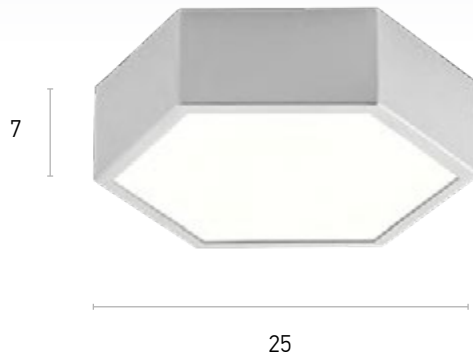

01298

20

201

21

211

Ceiling lamp

100.01298.20.color 10W LED 3000K, 920 Lm
100.01298.201.color 10W LED 3000K, 920 Lm
100.01298.21.color 15W LED 3000K, 1350 Lm
100.01298.211.color 15W LED 3000K, 1350 Lm

Material

Metal

IP 20

Available Colors