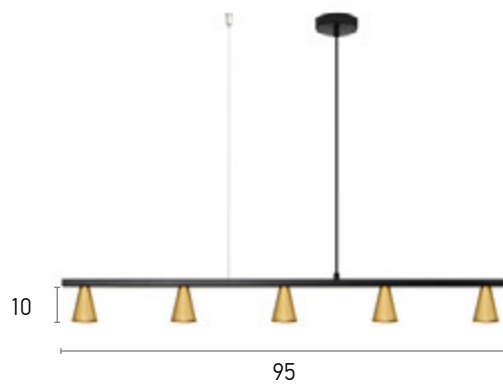

01202

3 light pendant
5 light pendant

100.01202.07B.color
100.01202.12B.color

Material
Bulb holder
Cable
IP 20

Metal
GU10, LED
120 cm

Available Colors