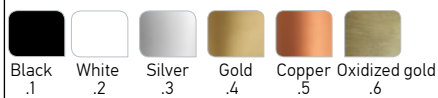

4 light Pendant

100.01367.20.color

Material
Bulb holder
IP 20

Metal
4xE14, LED

Available Colors