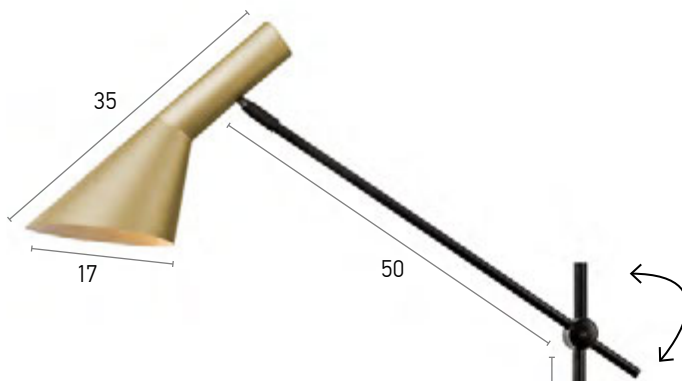

01475

01

10

Floor Light
Table Light

100.01475.10.color
100.01475.01.color

Material
Bulb holder
Cable
IP 20

Metal
E27, LED
150 cm

Available Colors

436