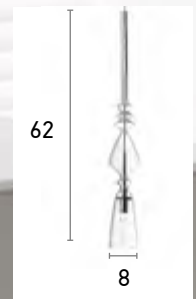

01157

01158

Pendant light
Pendant light

100.01157.04.color
100.01158.04.color

Material
Bulb holder
Cable
IP 20
Colors

Glass
G9, LED
120 cm
Smoke, Amber, Clear
.27 .28 .29