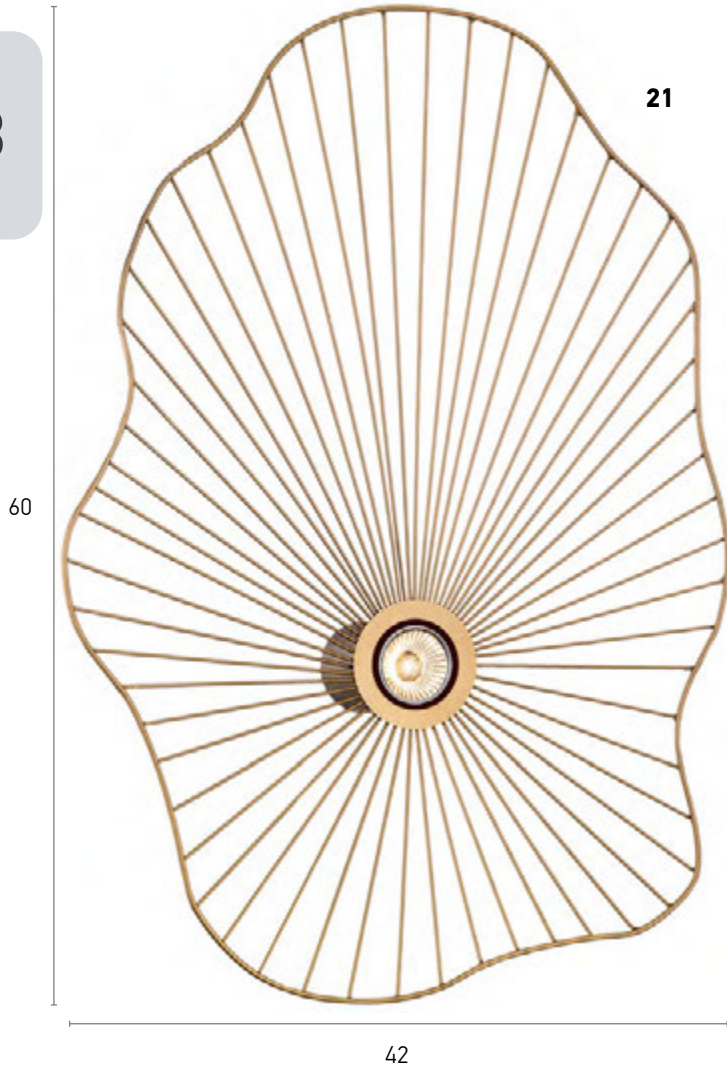

59 cm  
24 cm  
15 cm

Height  
Width  
Distance from wall

80 cm  
32,5 cm  
15 cm

Material  
Bulb holder  
Ball diameter  
Color  
IP 20

Metal and Glass  
G9, LED  
12 cm  
Gold

310

18

01163